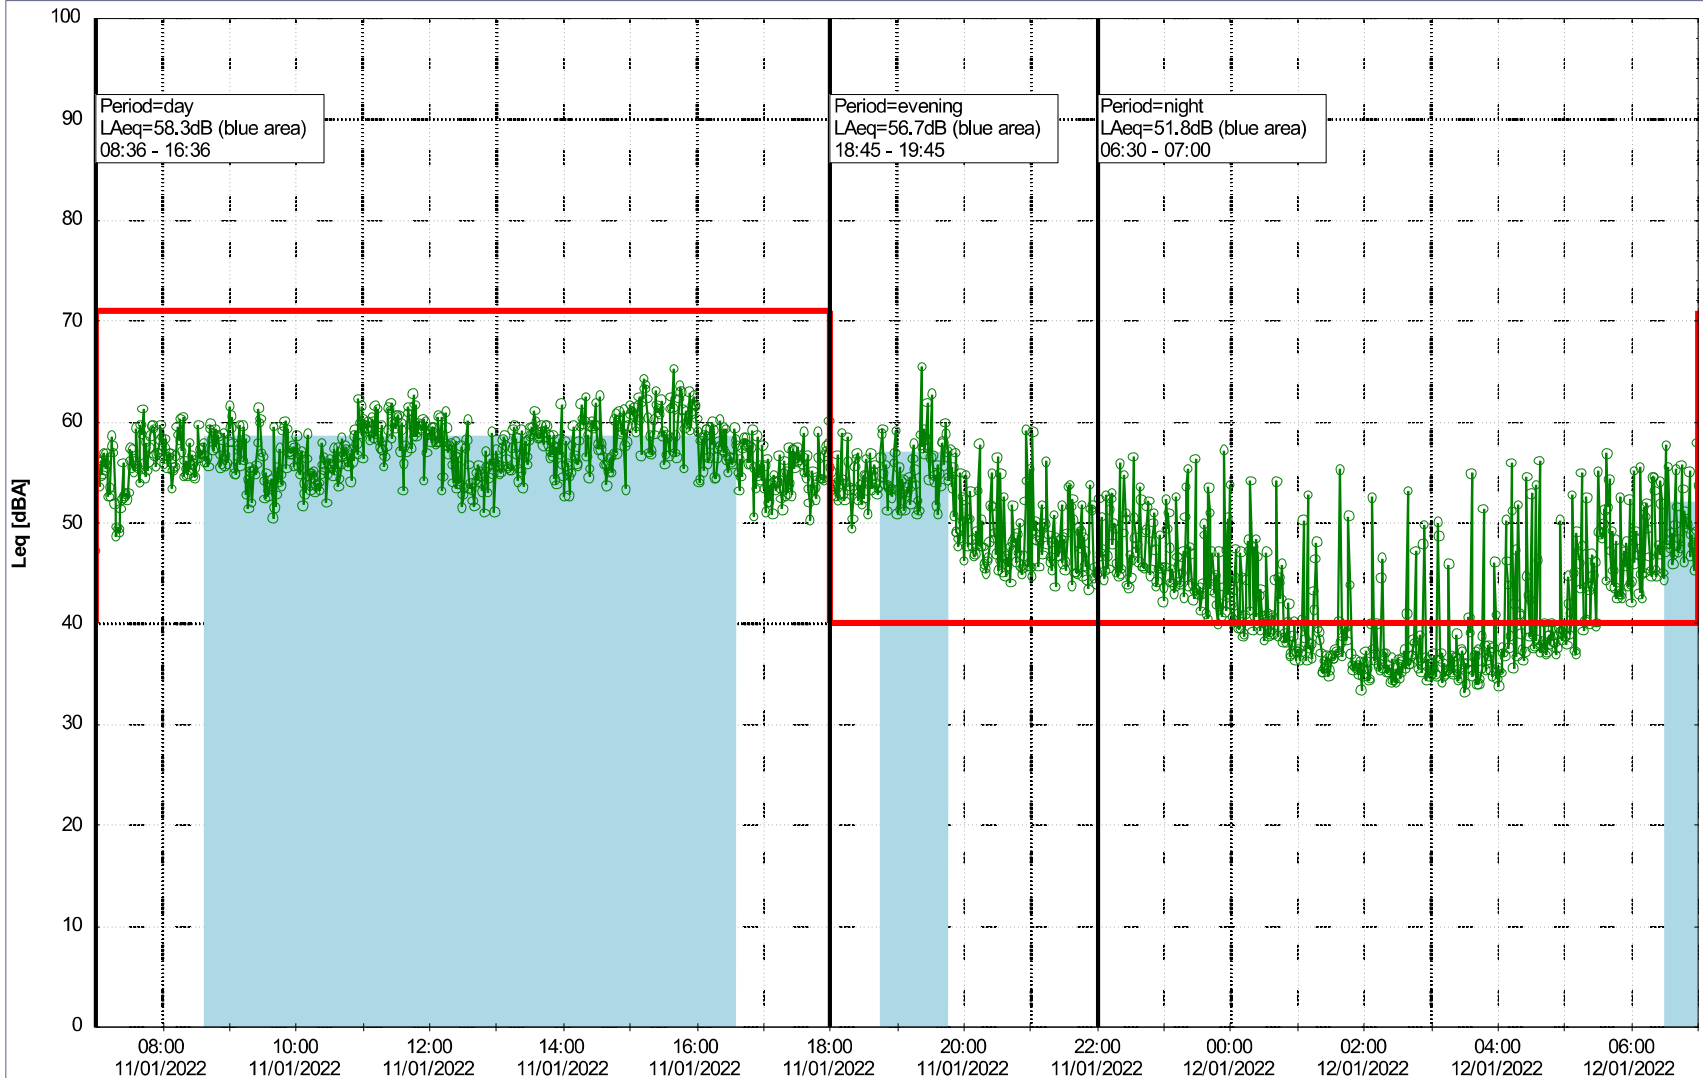

### Noise Time Related Diagram

10/01/2022  
11/01/2022

o o o o NEL\_NS01

Project: Kronos Sydhavnen  
Construction: Ny Ellebjerg  
Location: N-V

Plan View

Remarks

...

### Noise Time Related Diagram

11/01/2022  
12/01/2022

○○○ NEL\_NS01

**Project:** Kronos Sydhavnen  
**Construction:** Ny Ellebjerg  
**Location:** N-V

Plan View

Remarks

...