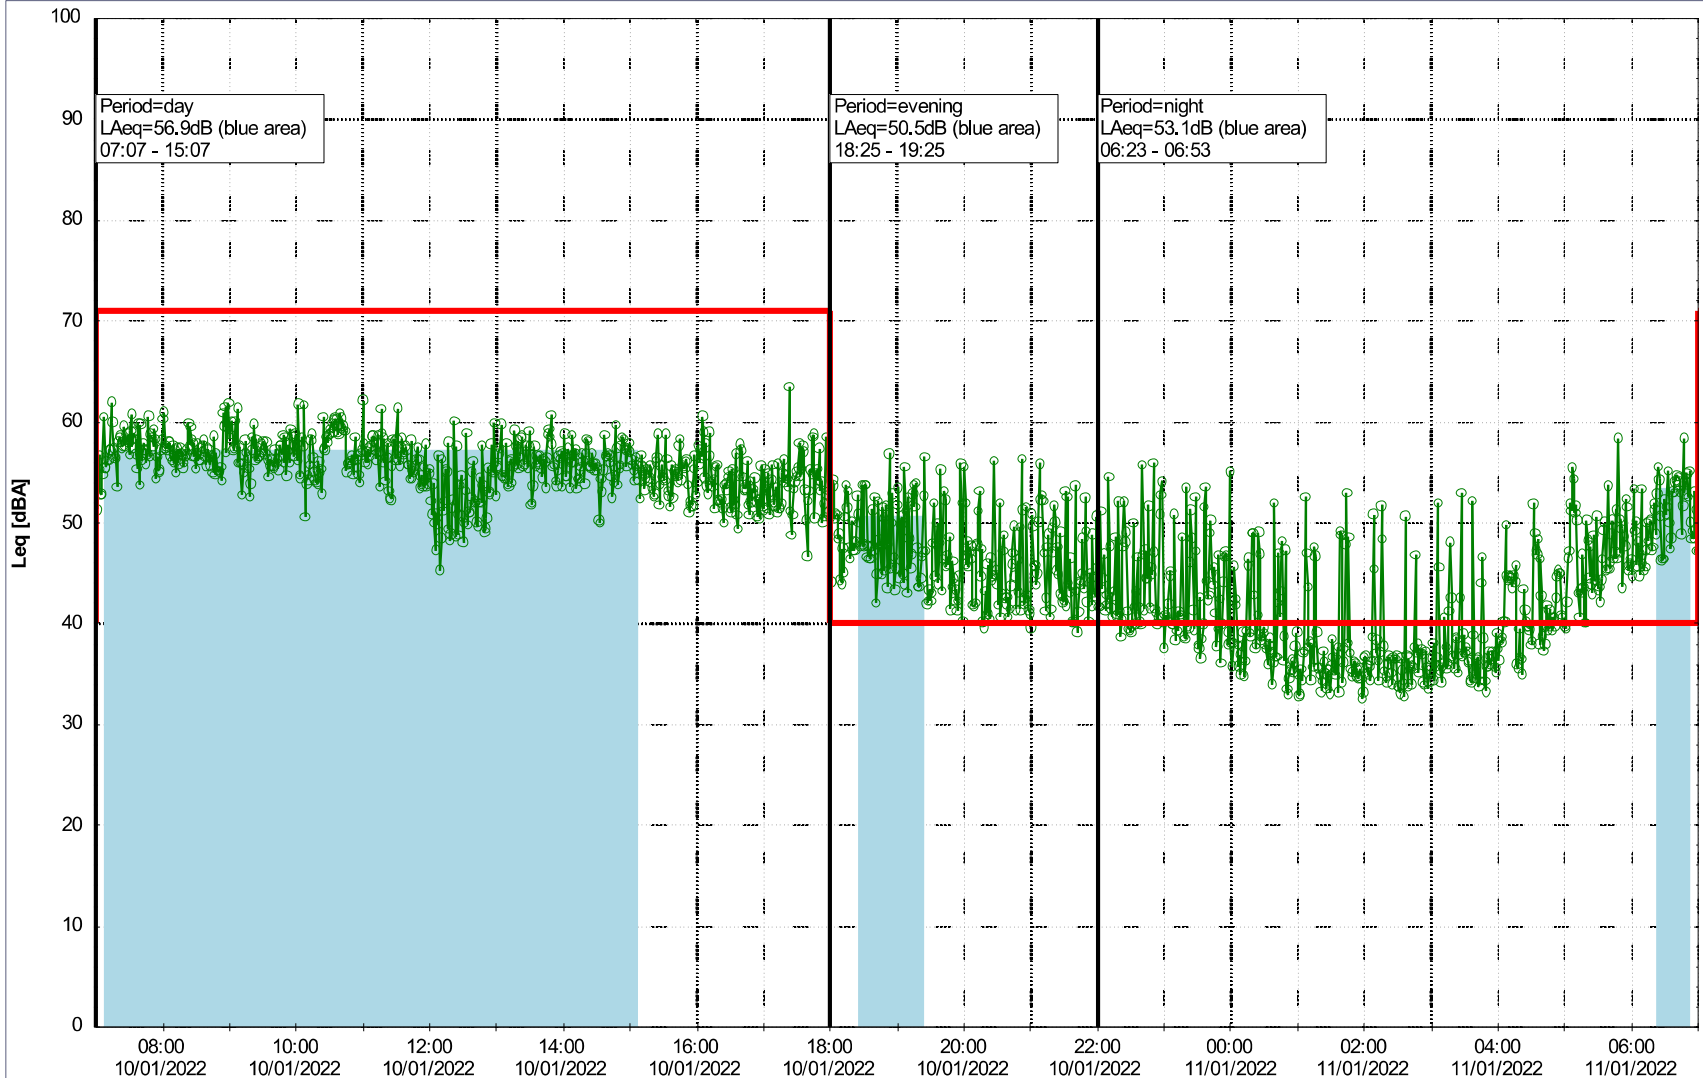

Project: Kronos Sydhavnen  
Construction: Ny Ellebjerg  
Location: N-V

Plan View

Remarks

...

### Noise Time Related Diagram

10/01/2022  
11/01/2022

o o o o NEL\_NS01

Project: Kronos Sydhavnen  
Construction: Ny Ellebjerg  
Location: N-V

Plan View

Remarks

...

### Noise Time Related Diagram

11/01/2022  
12/01/2022

○○○ NEL\_NS01

**Project:** Kronos Sydhavnen  
**Construction:** Ny Ellebjerg  
**Location:** N-V

Plan View

Remarks

...