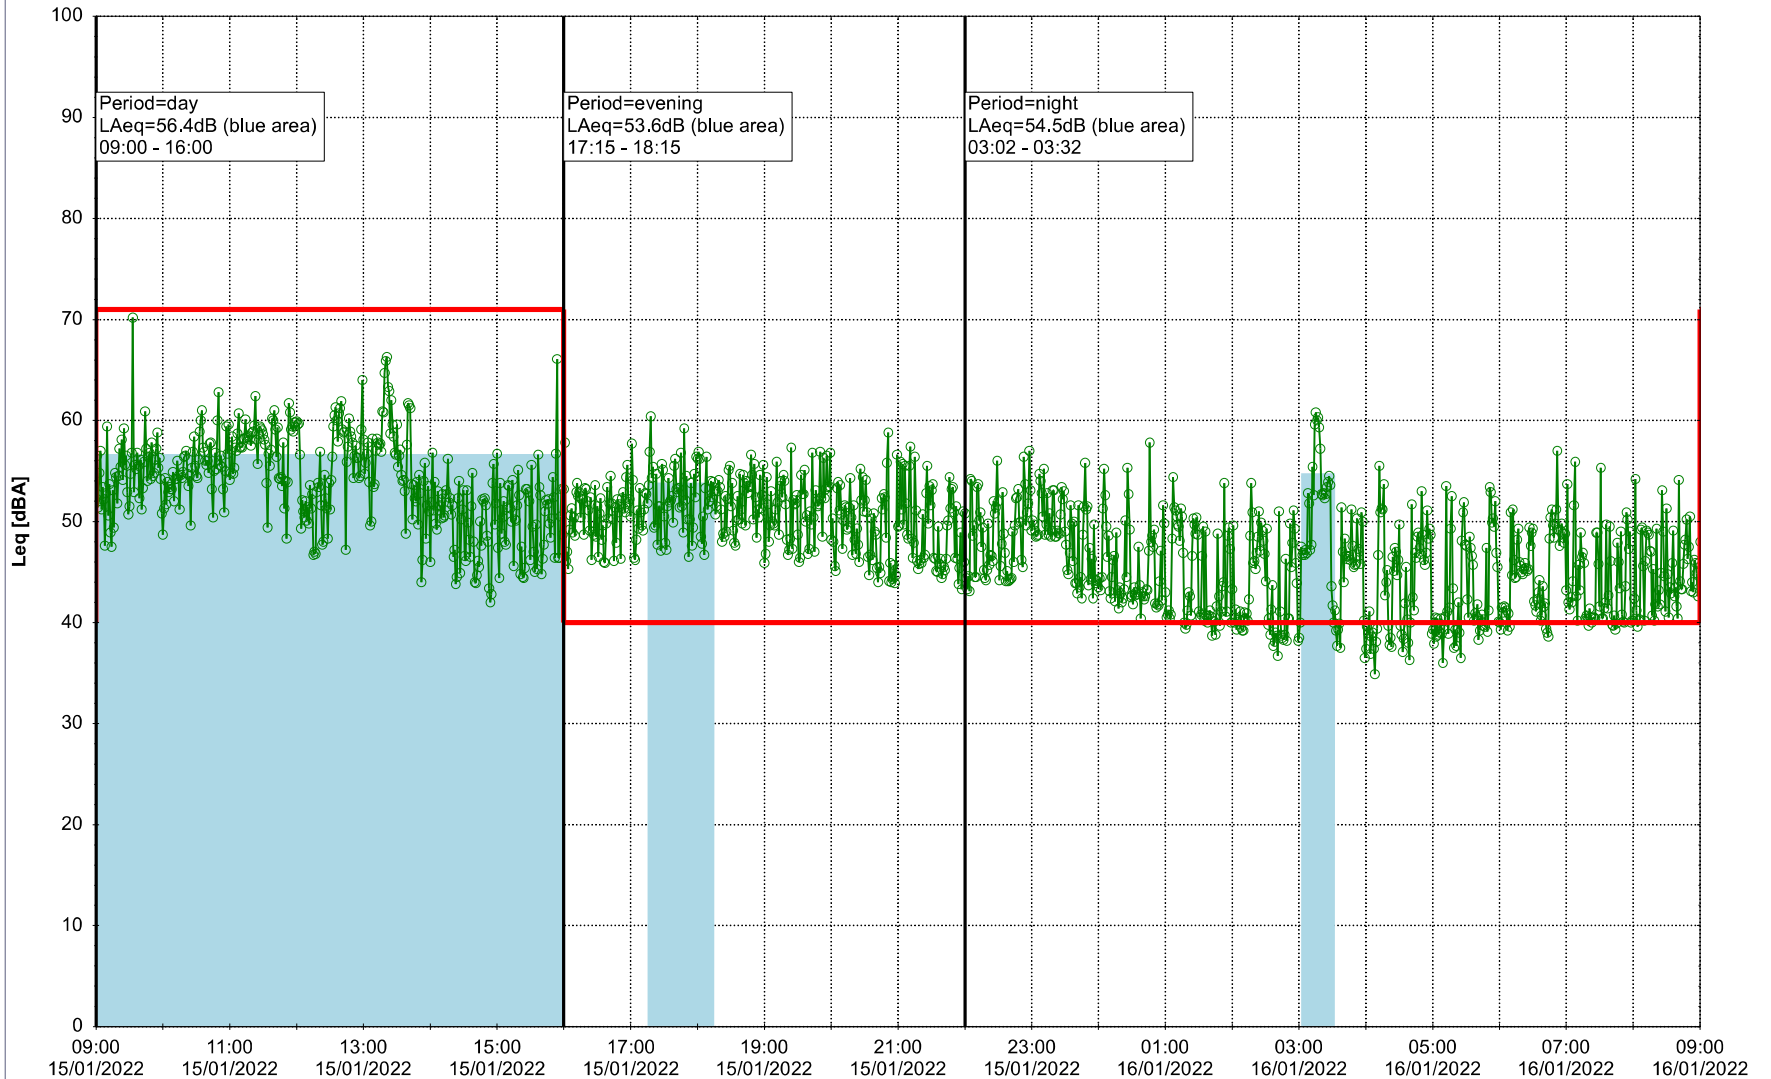

Noise Time Related Diagram

15/01/2022
16/01/2022

○ NEL_NS01