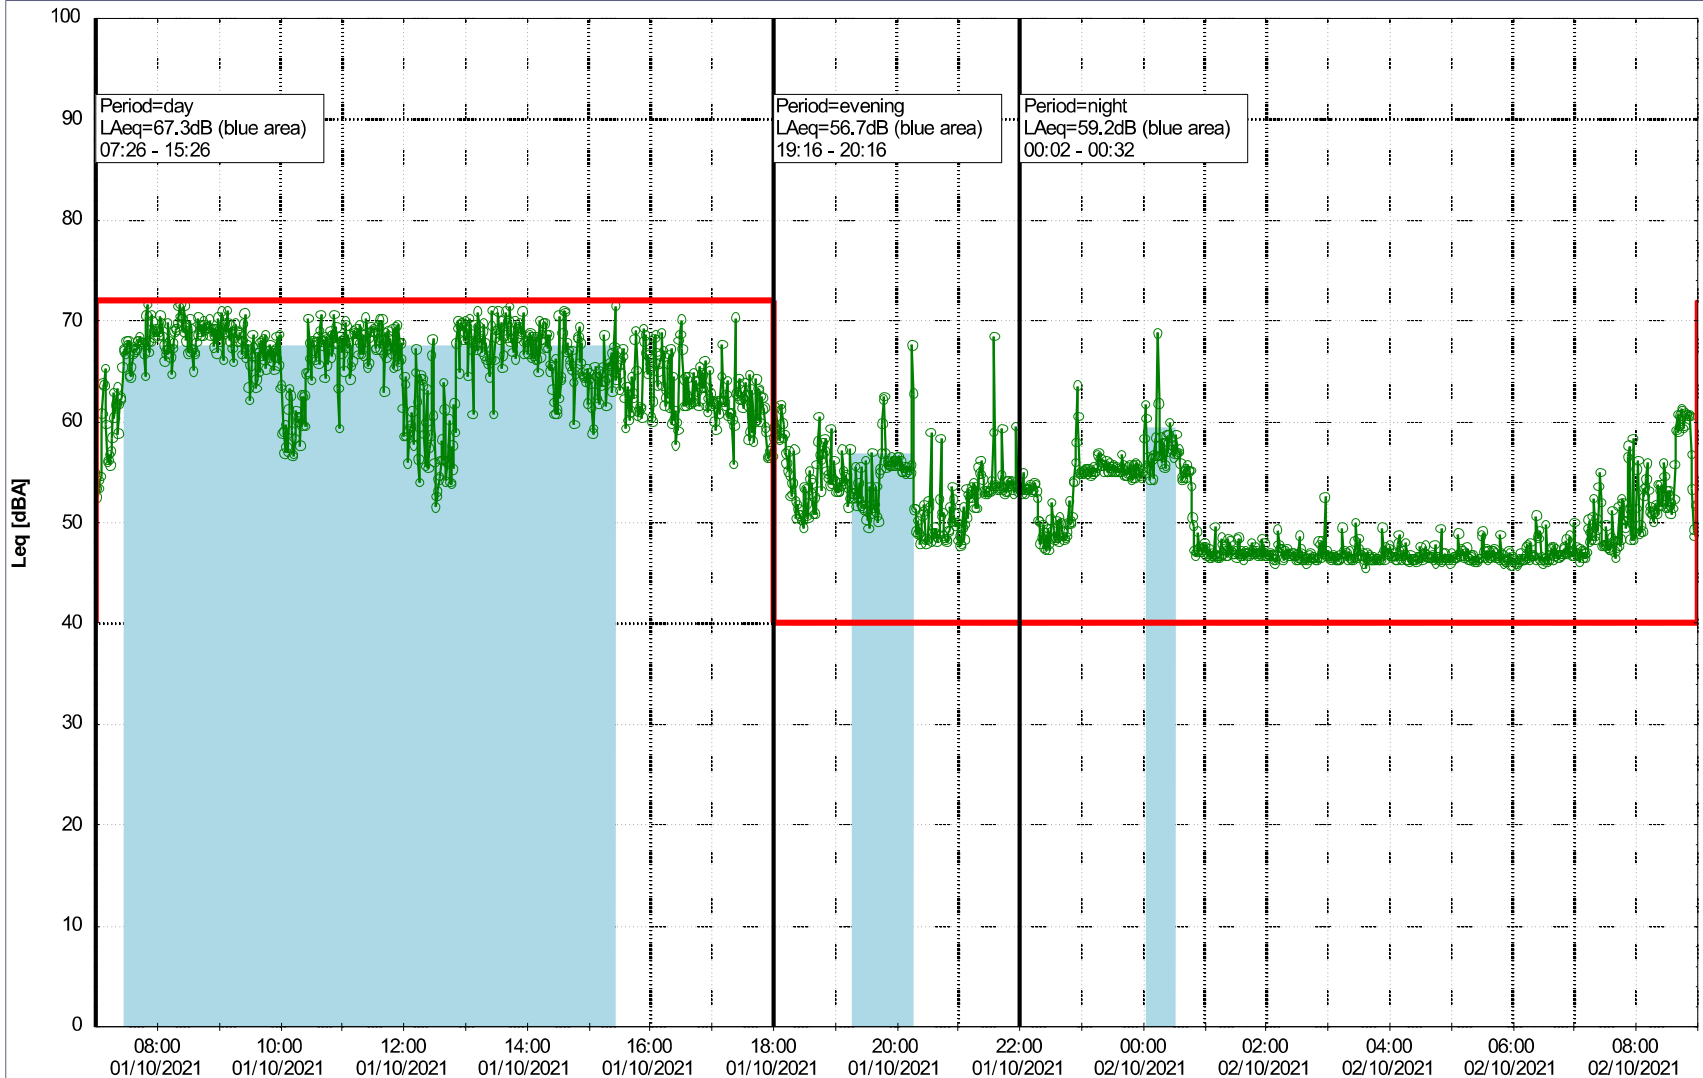

Noise Time Related Diagram

01/10/2021
02/10/2021

○○○○ MOP_NS01