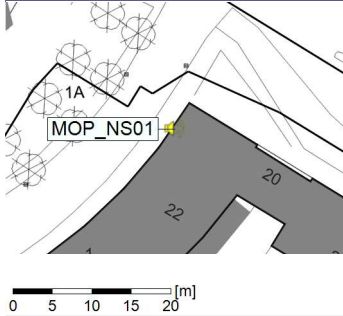

Project: Kronos Sydhavnen
Construction: Mozarts Plads
Location: N-V

28/09/2021
29/09/2021

Plan View