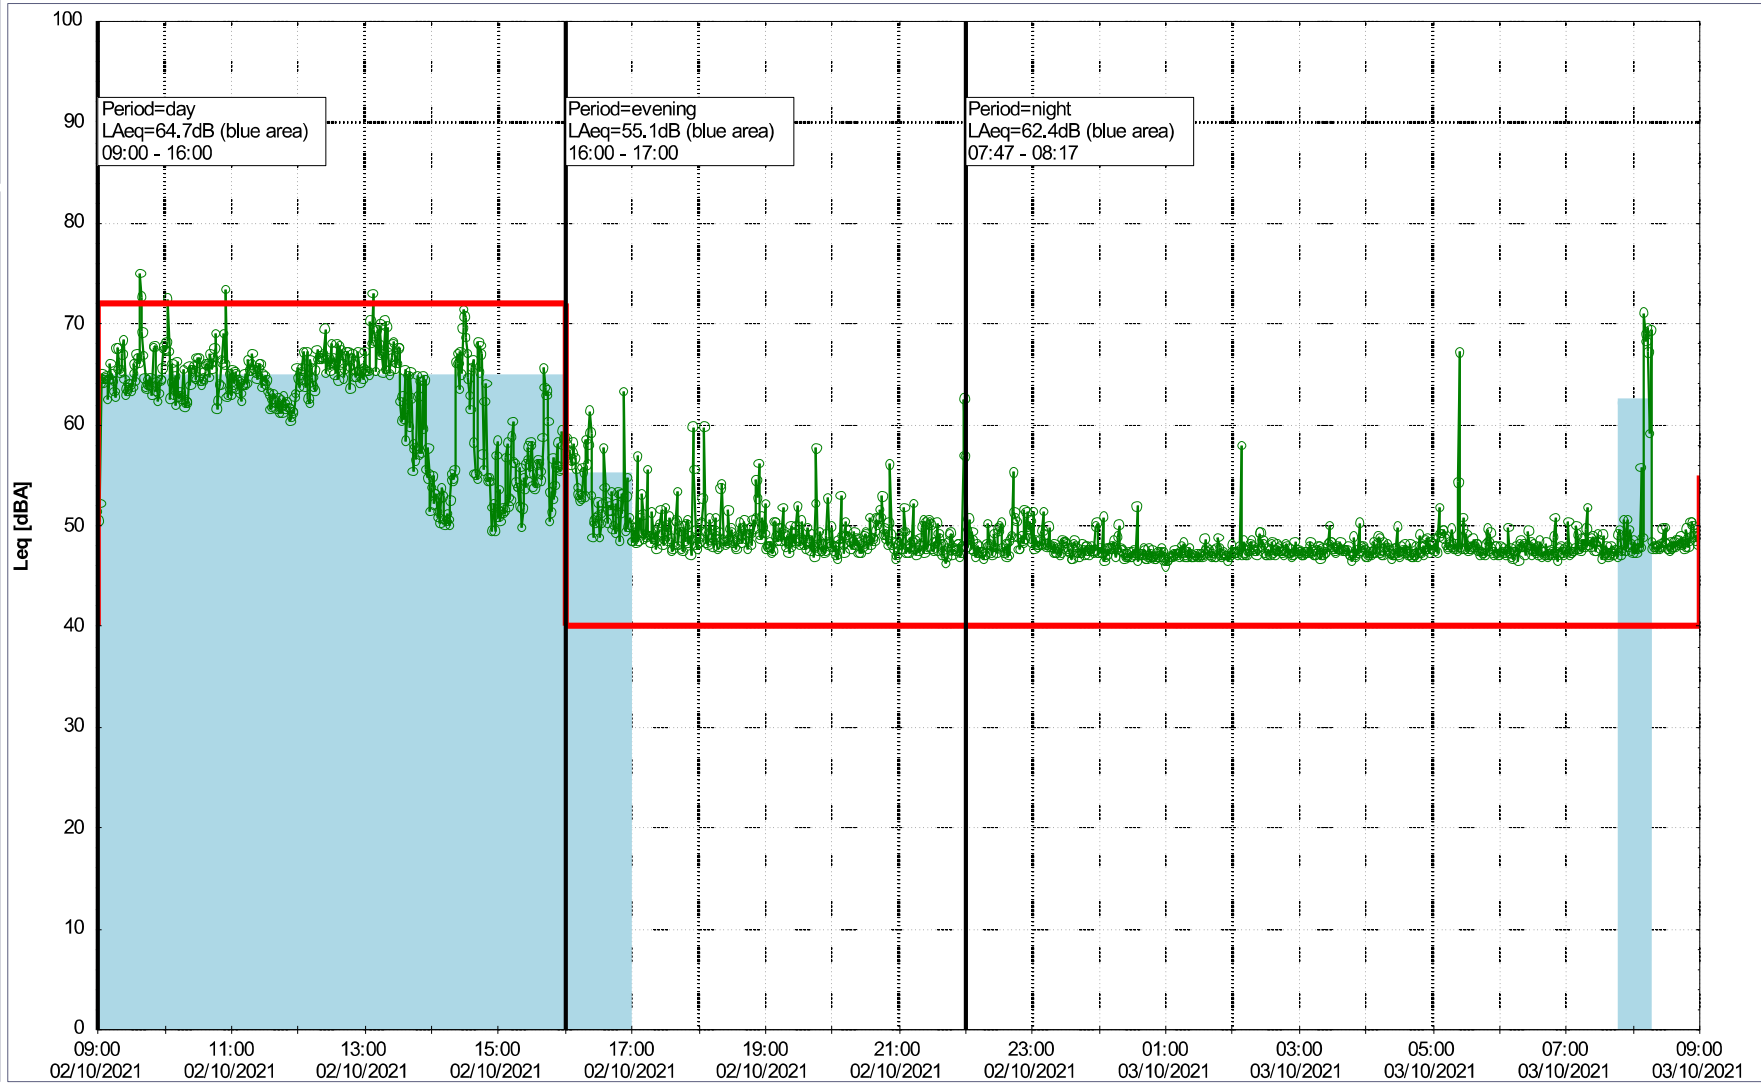

Noise Time Related Diagram

02/10/2021
03/10/2021

○○○○ MOP_NS01