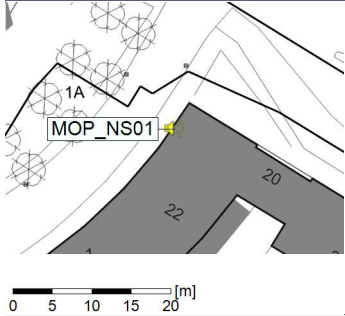

### Noise Time Related Diagram

30/09/2021  
01/10/2021

○○○○ MOP\_NS01

Project: Kronos Sydhavnen  
Construction: Mozarts Plads  
Location: N-V

Plan View

Remarks

...