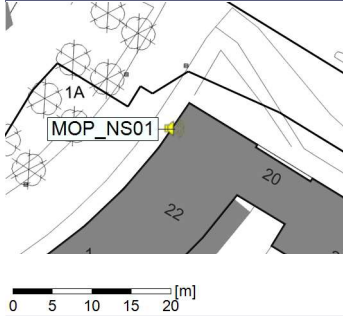

### Noise Time Related Diagram

03/10/2021  
04/10/2021

○○○○ MOP\_NS01

Project: Kronos Sydhavnen  
Construction: Mozarts Plads  
Location: N-V

Plan View

Remarks

...