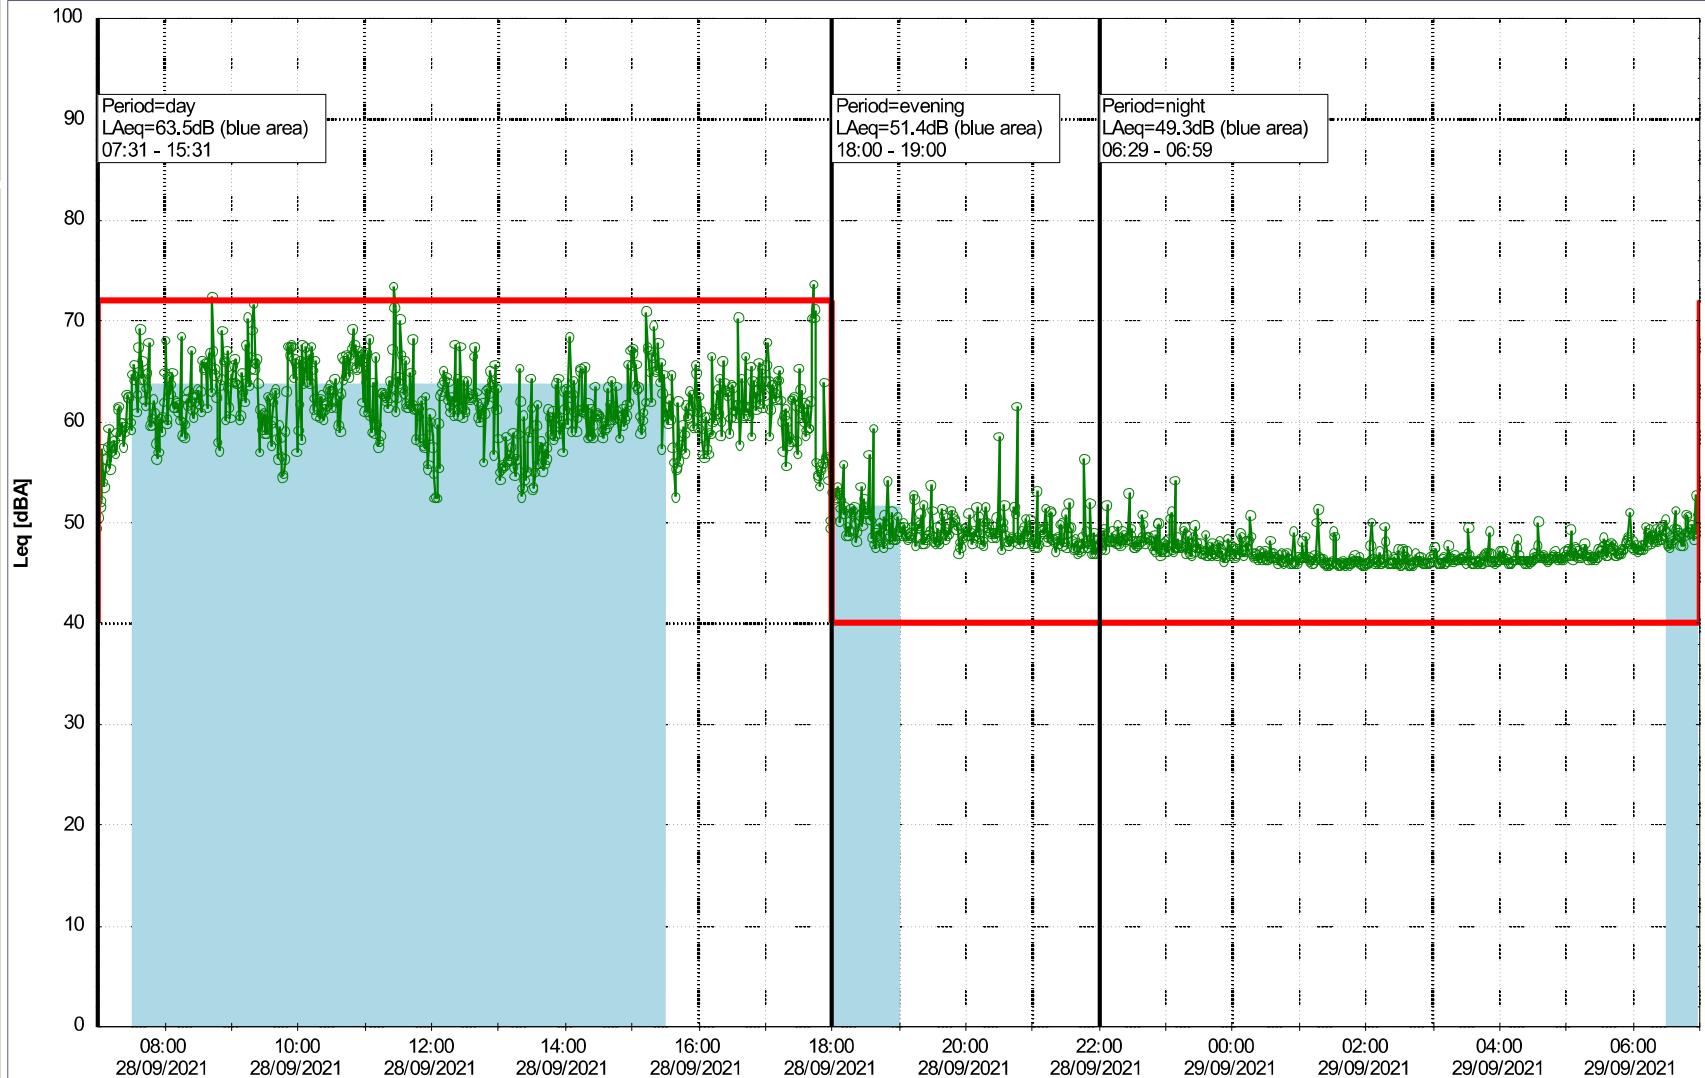

Noise Time Related Diagram

○○○○ MOP_NS01