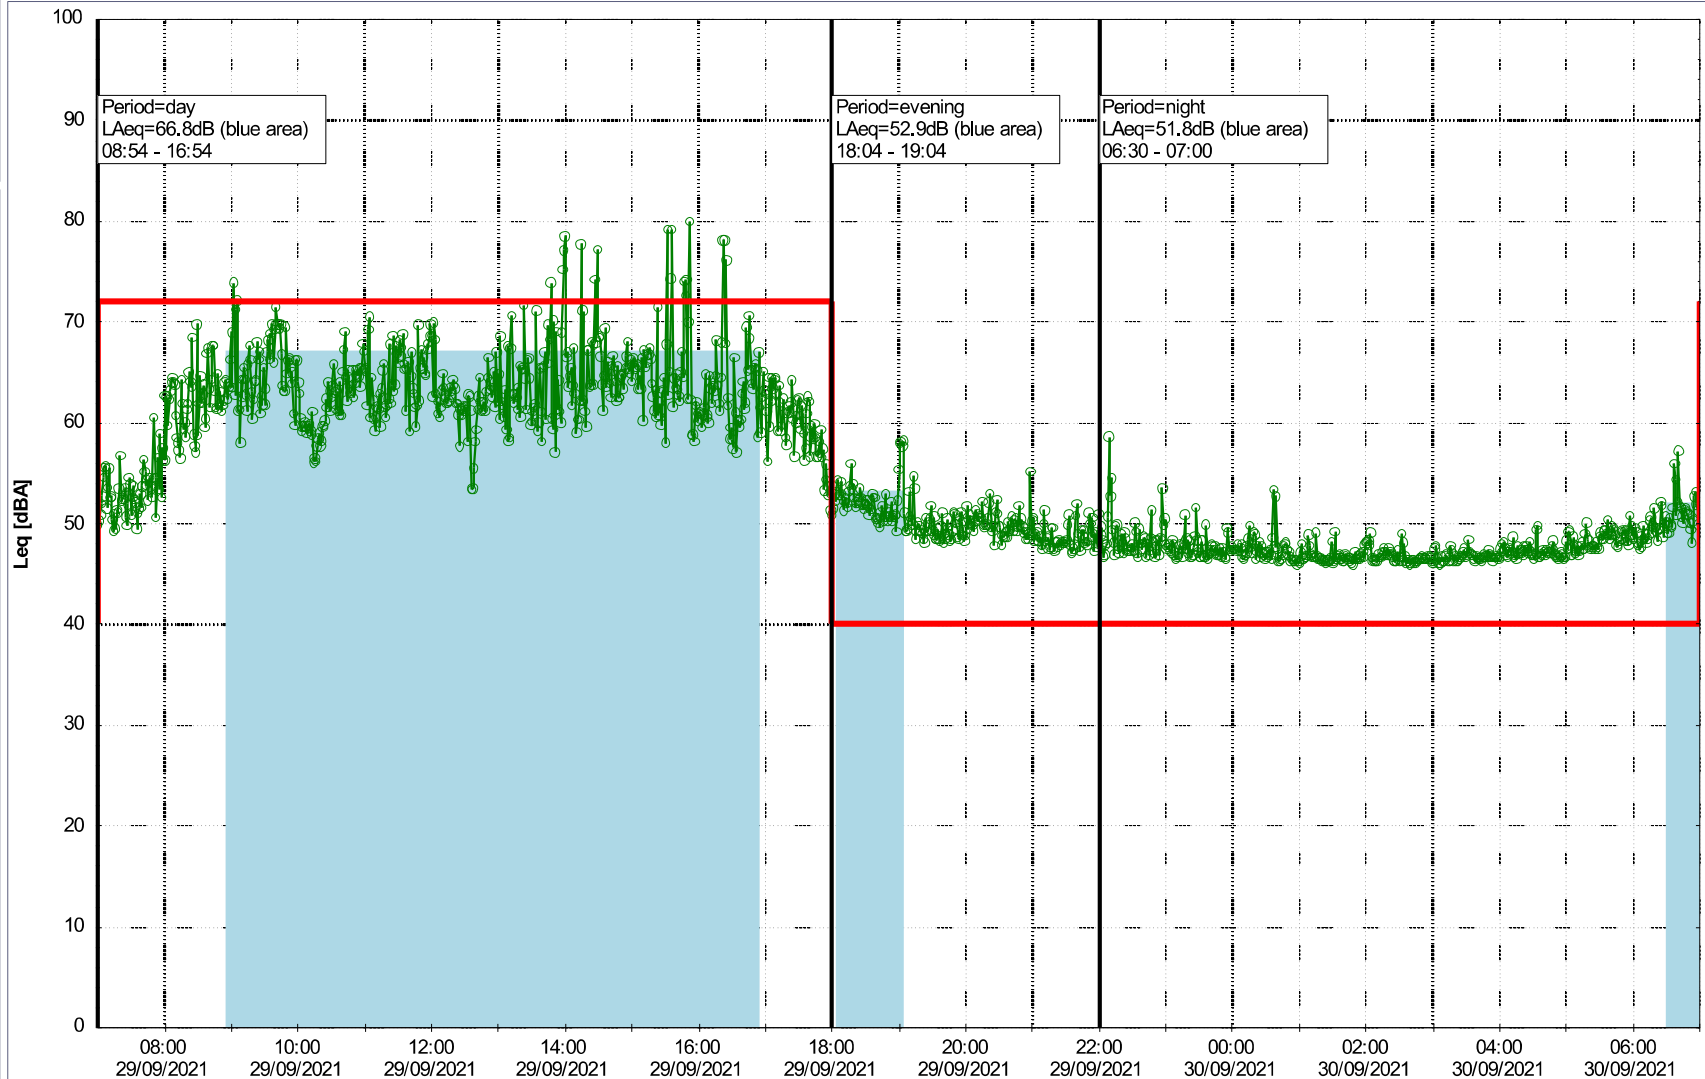

Noise Time Related Diagram

29/09/2021
30/09/2021

○○○○ MOP_NS01