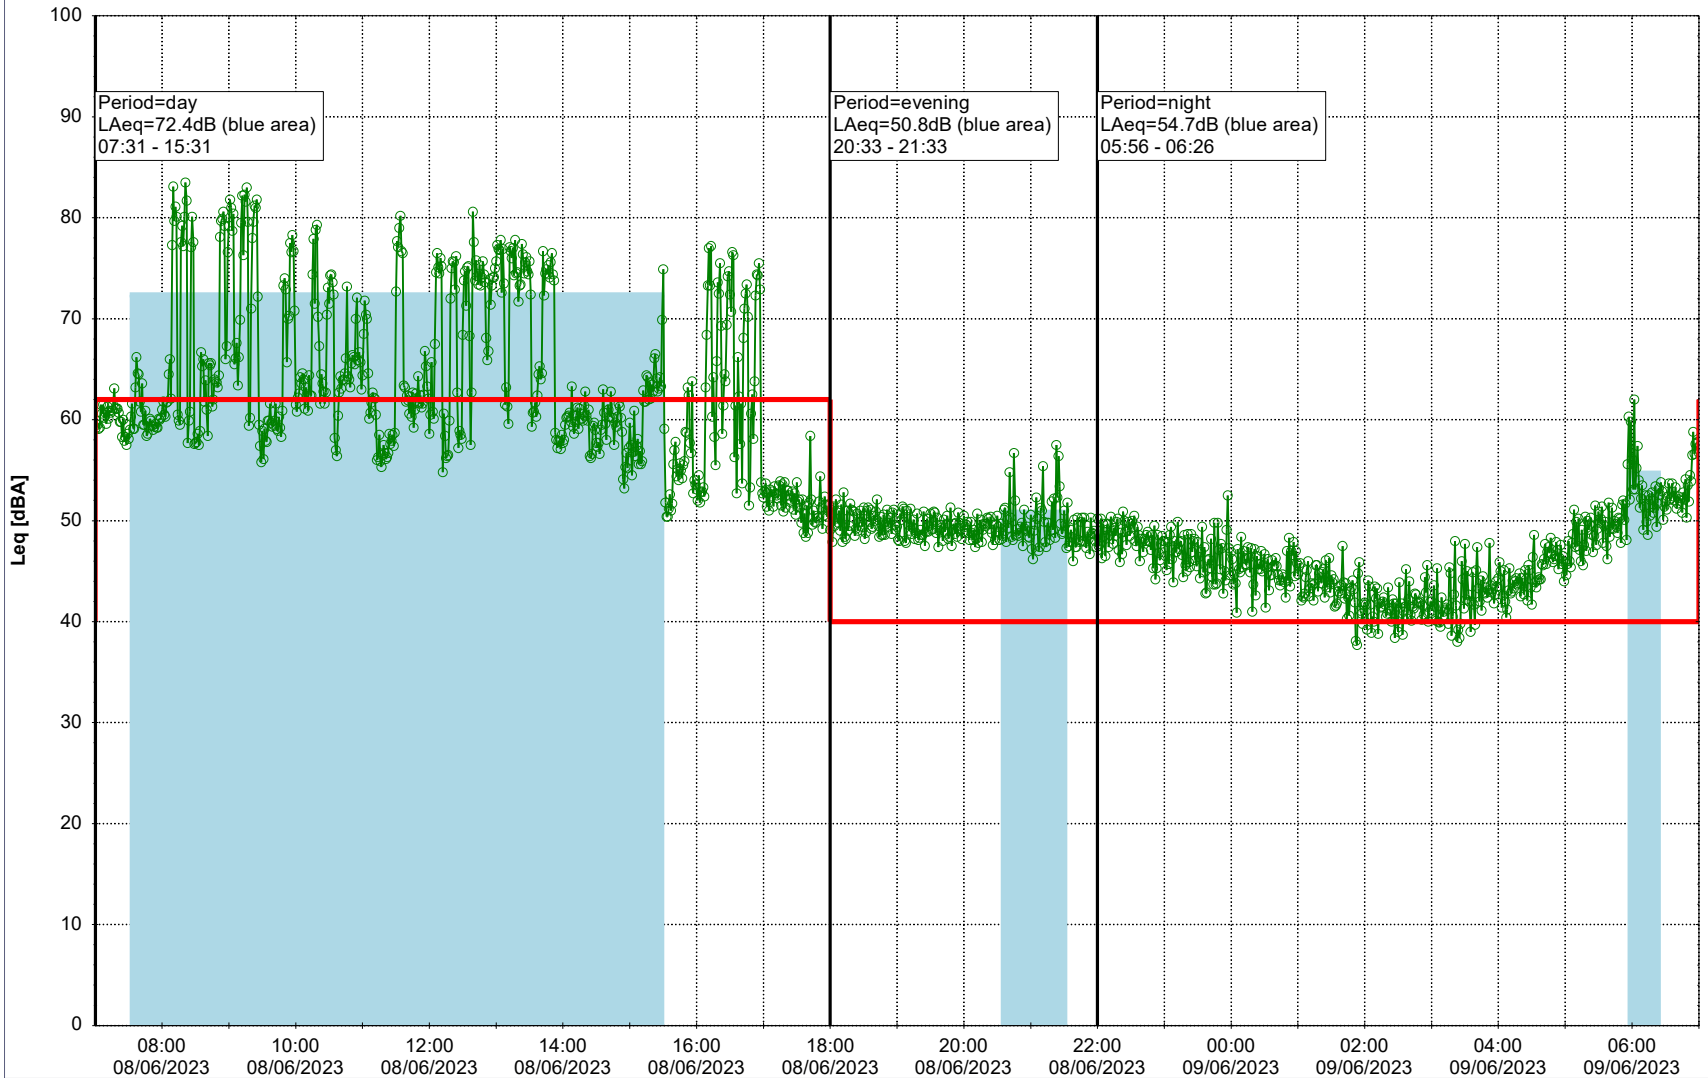

Project: Kronos Sydhavnen
Construction: Sluseholmen
Location: N-V

Plan View

0 5 10 15 20 [m]

Remarks

...

Noise Time Related Diagram

08/06/2023
09/06/2023

○○○○ SLU_NS01

Project: Kronos Sydhavnen
Construction: Sluseholmen
Location: N-V

Plan View

Remarks

...

Noise Time Related Diagram

09/06/2023
10/06/2023

SLU_NS01

Project: Kronos Sydhavnen
Construction: Sluseholmen
Location: N-V

Plan View

0 5 10 15 20 [m]

Remarks

...

Noise Time Related Diagram

10/06/2023
11/06/2023

○○○○ SLU_NS01

Project: Kronos Sydhavnen
Construction: Sluseholmen
Location: N-V