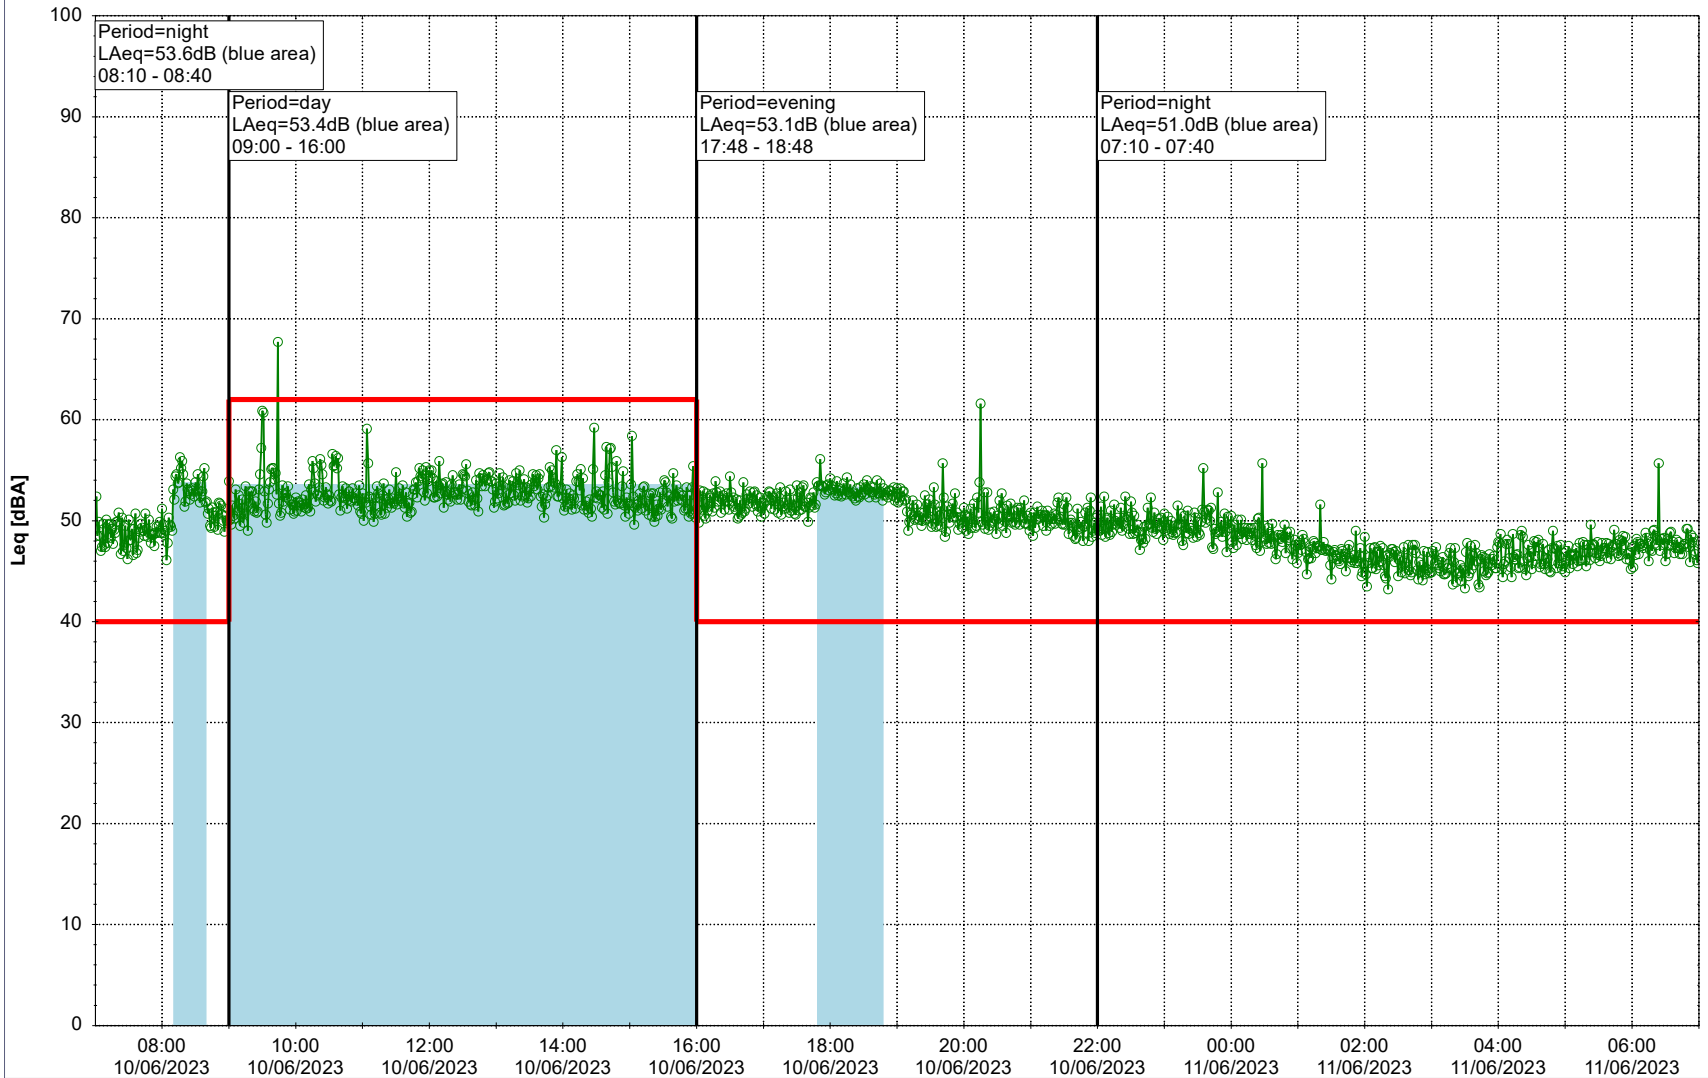

Plan View

0 5 10 15 20 [m]

Remarks

...

Noise Time Related Diagram

10/06/2023
11/06/2023

○○○○ SLU_NS01

Project: Kronos Sydhavnen
Construction: Sluseholmen
Location: N-V

Plan View

0 5 10 15 20 [m]

Remarks

...

Noise Time Related Diagram

11/06/2023
12/06/2023

○○○○ SLU_NS01