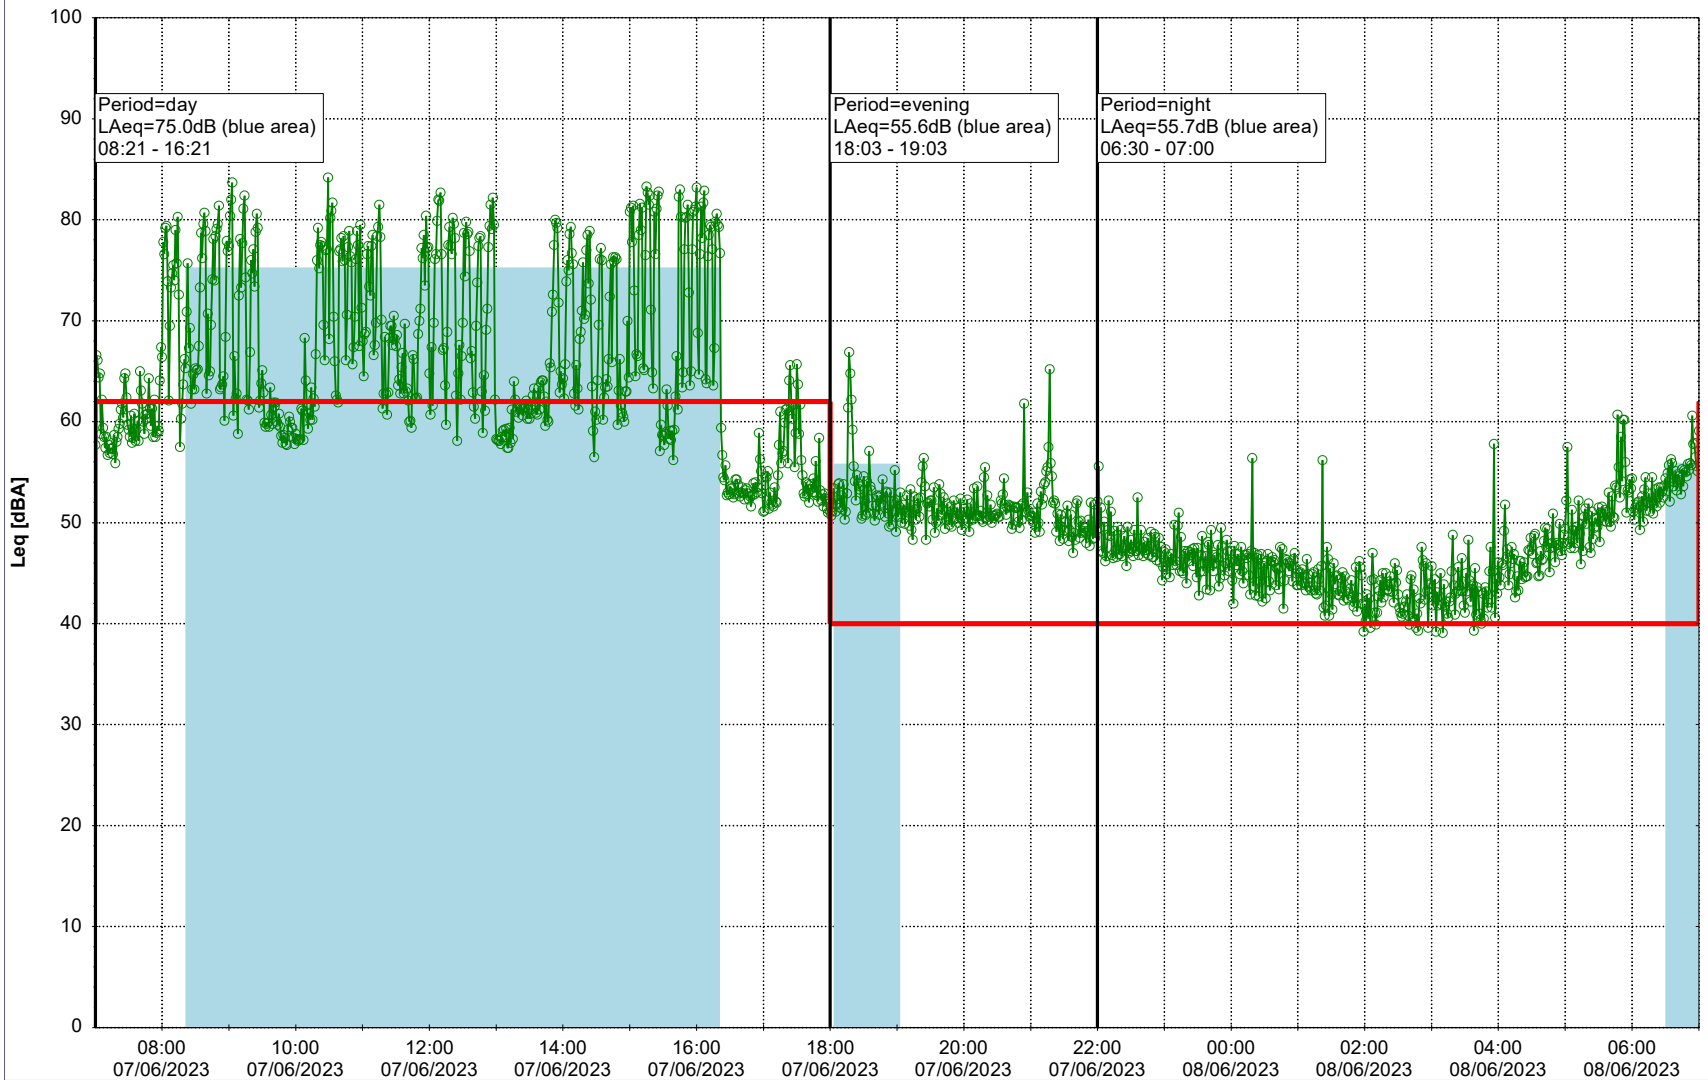

Project: Kronos Sydhavnen
Construction: Sluseholmen
Location: N-V

Plan View

0 5 10 15 20 [m]

Remarks

...

Noise Time Related Diagram

07/06/2023
08/06/2023

○○○○ SLU_NS01

Project: Kronos Sydhavnen
Construction: Sluseholmen
Location: N-V

Plan View

0 5 10 15 20 [m]

Remarks

...

Noise Time Related Diagram

08/06/2023
09/06/2023

○○○○ SLU_NS01

Project: Kronos Sydhavnen
Construction: Sluseholmen
Location: N-V

Plan View

Remarks

...

Noise Time Related Diagram

09/06/2023
10/06/2023

SLU_NS01

Project: Kronos Sydhavnen
Construction: Sluseholmen
Location: N-V

Plan View

0 5 10 15 20 [m]

Remarks

...

Noise Time Related Diagram

10/06/2023
11/06/2023

○○○○ SLU_NS01

Project: Kronos Sydhavnen
Construction: Sluseholmen
Location: N-V