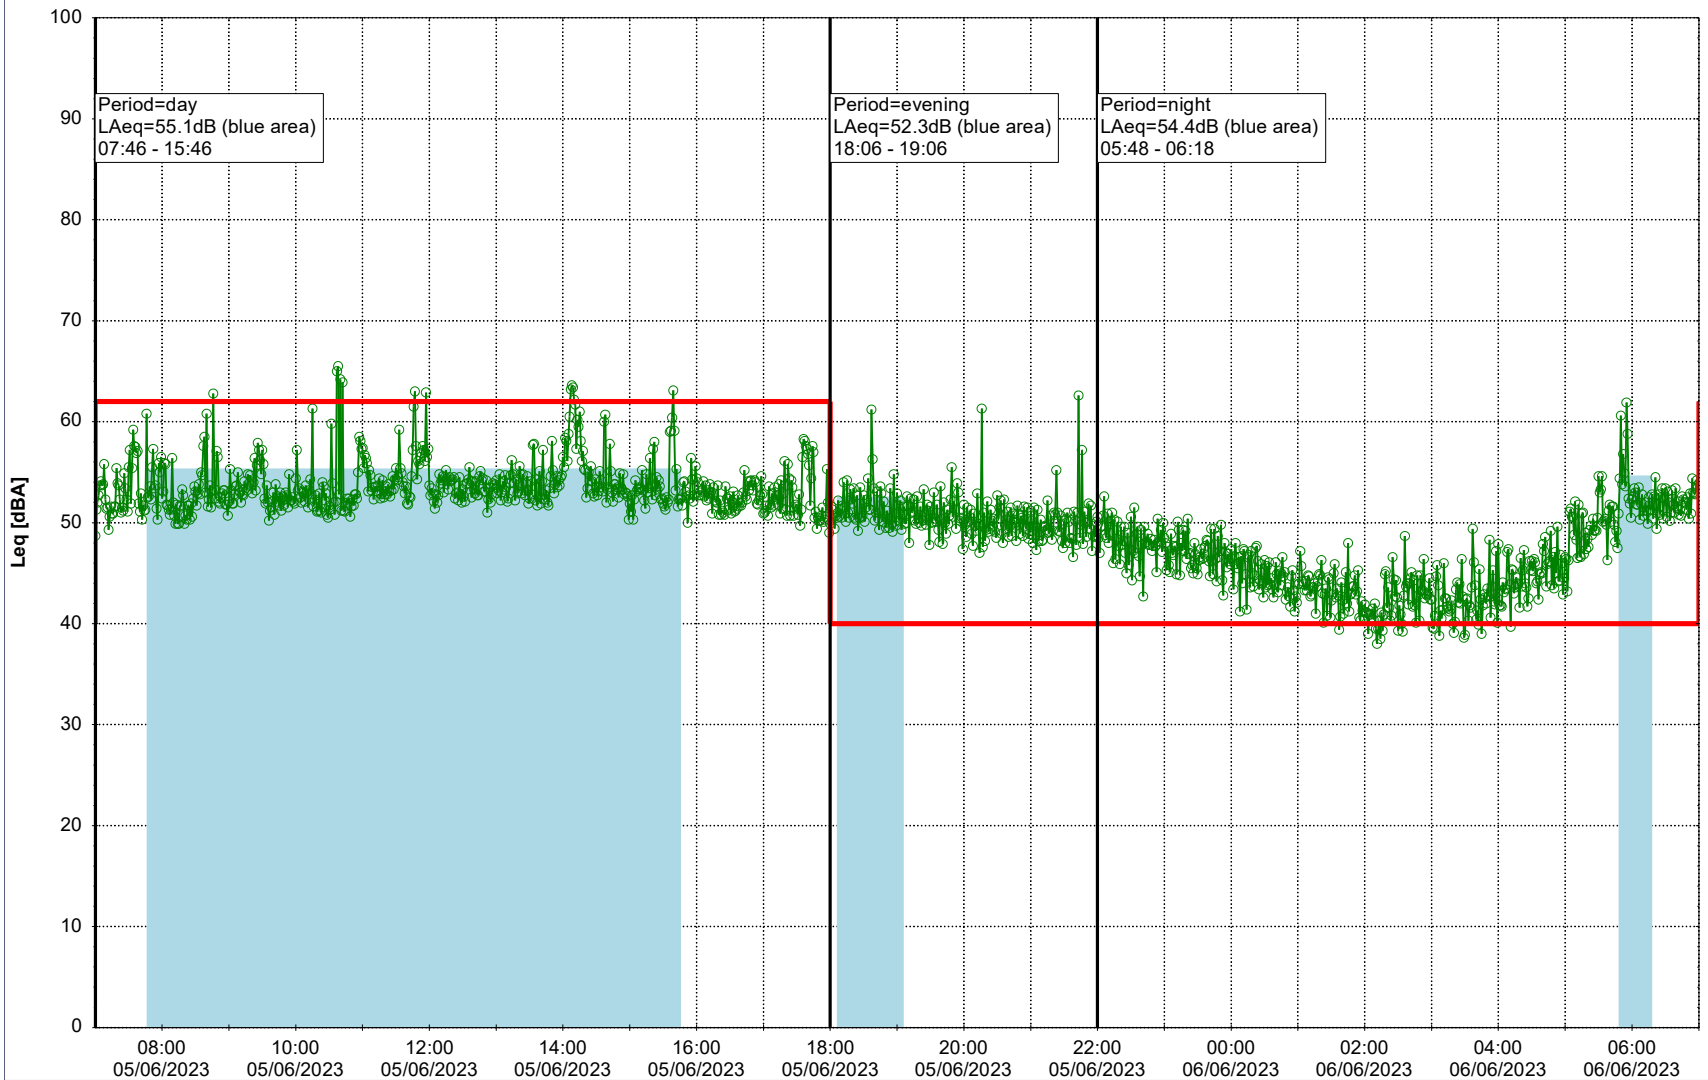

Project: Kronos Sydhavnen
Construction: Sluseholmen
Location: N-V

Plan View

0 5 10 15 20 [m]

Remarks

...

Noise Time Related Diagram

05/06/2023
06/06/2023

SLU_NS01

Project: Kronos Sydhavnen
Construction: Sluseholmen
Location: N-V

Plan View

0 5 10 15 20 [m]

Remarks

...

Noise Time Related Diagram

06/06/2023
07/06/2023

○○○○ SLU_NS01

Project: Kronos Sydhavnen
Construction: Sluseholmen
Location: N-V

Plan View

0 5 10 15 20 [m]

Remarks

...

Noise Time Related Diagram

07/06/2023
08/06/2023

○○○○ SLU_NS01

Plan View

0 5 10 15 20 [m]

Remarks

...

Noise Time Related Diagram

10/06/2023
11/06/2023

○○○○ SLU_NS01

Project: Kronos Sydhavnen
Construction: Sluseholmen
Location: N-V