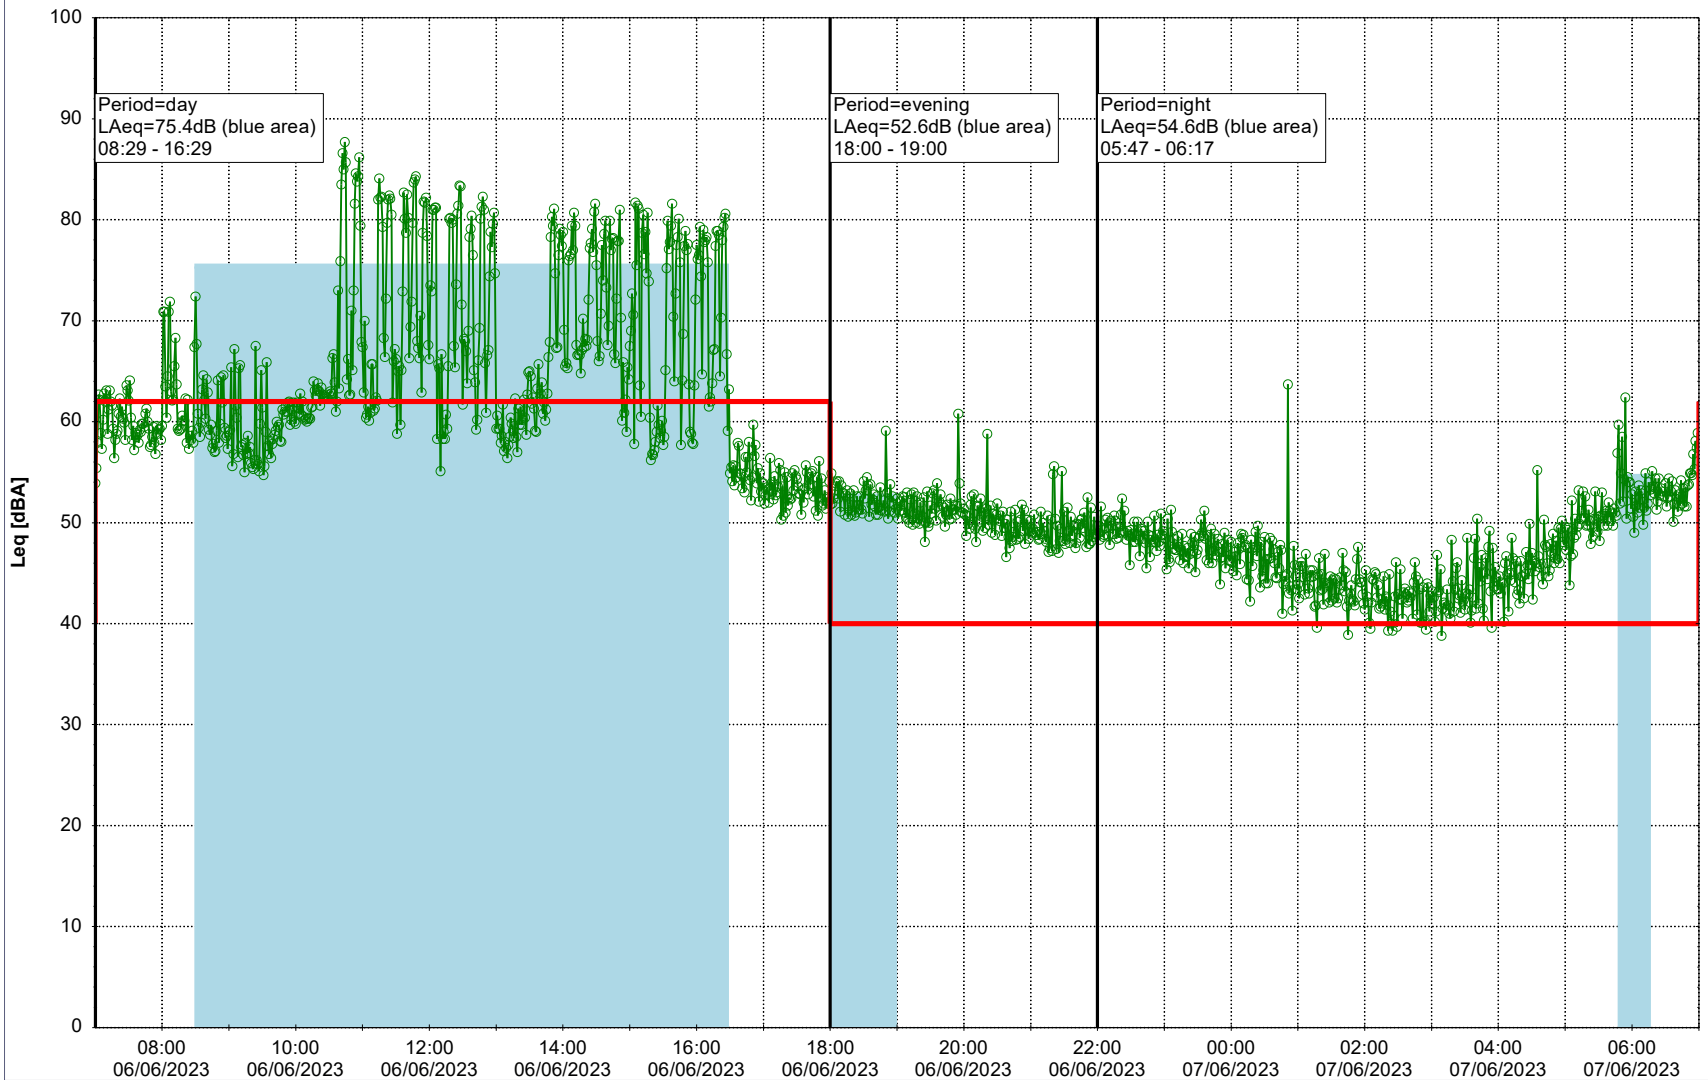

Project: Kronos Sydhavnen
Construction: Sluseholmen
Location: N-V

Plan View

0 5 10 15 20 [m]

Remarks

...

Noise Time Related Diagram

06/06/2023
07/06/2023

○○○○ SLU_NS01

Project: Kronos Sydhavnen
Construction: Sluseholmen
Location: N-V

Plan View

0 5 10 15 20 [m]

Remarks

...

Noise Time Related Diagram

07/06/2023
08/06/2023

○○○○ SLU_NS01

Project: Kronos Sydhavnen
Construction: Sluseholmen
Location: N-V

Plan View

0 5 10 15 20 [m]

Remarks

...

Noise Time Related Diagram

08/06/2023
09/06/2023

○○○○ SLU_NS01

Plan View

0 5 10 15 20 [m]

Remarks

...

Noise Time Related Diagram

10/06/2023
11/06/2023

○○○○ SLU_NS01

Project: Kronos Sydhavnen
Construction: Sluseholmen
Location: N-V