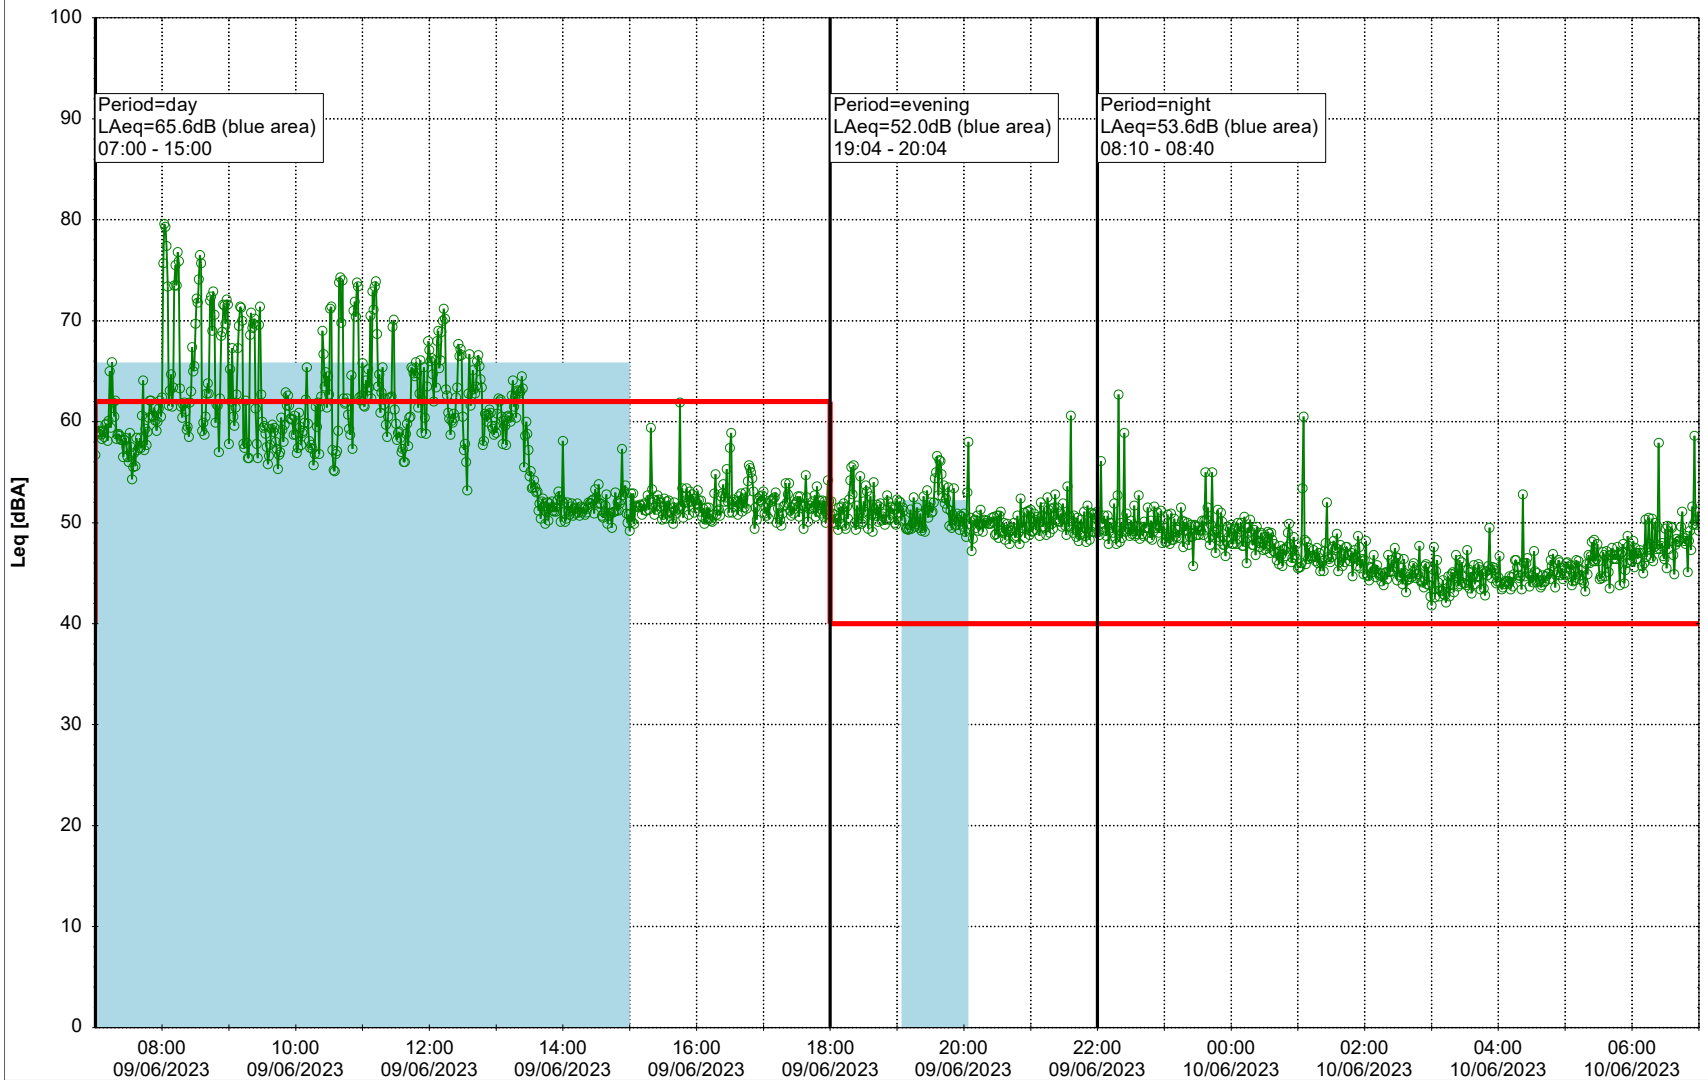

Project: Kronos Sydhavnen
Construction: Sluseholmen
Location: N-V

Plan View

Remarks

...

Noise Time Related Diagram

09/06/2023
10/06/2023

SLU_NS01

Project: Kronos Sydhavnen
Construction: Sluseholmen
Location: N-V

Plan View

0 5 10 15 20 [m]

Remarks

...

Noise Time Related Diagram

10/06/2023
11/06/2023

○○○○ SLU_NS01

Project: Kronos Sydhavnen
Construction: Sluseholmen
Location: N-V