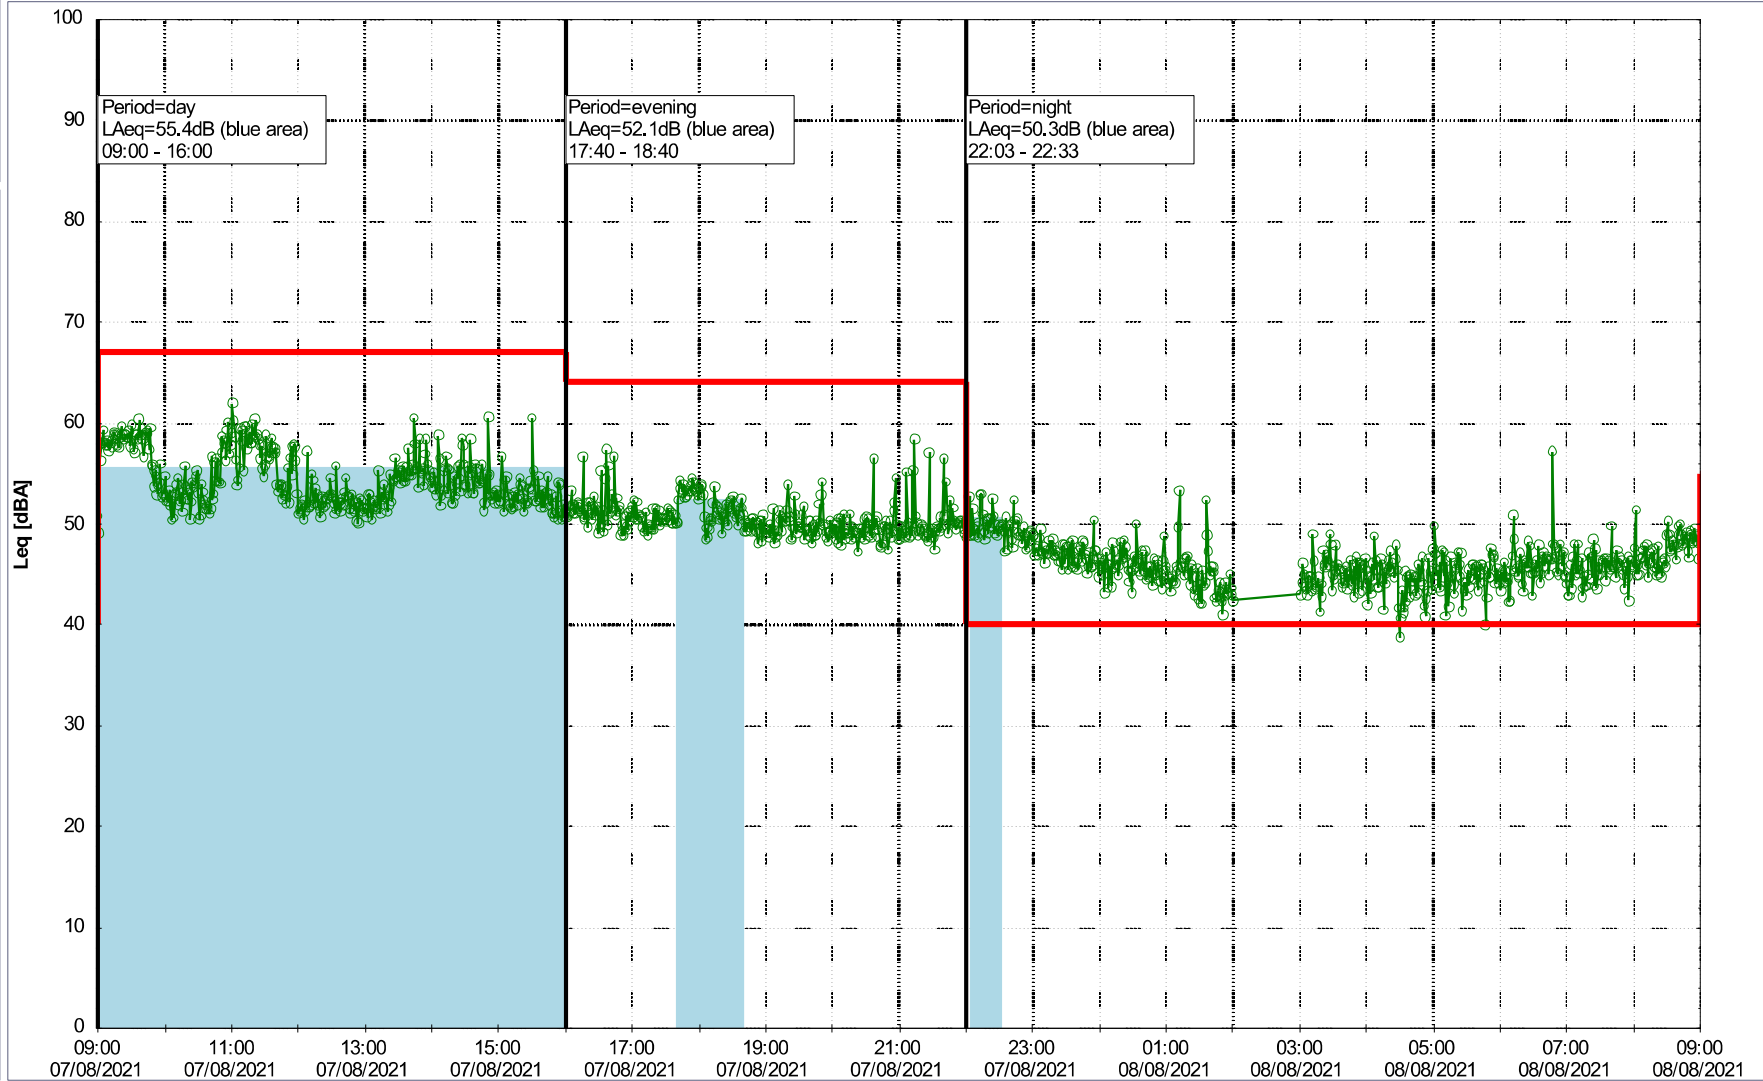

06/08/2021
07/08/2021

SLU_NS01

0 5 10 15 20 [m]

Remarks

...

Project: Kronos Sydhavnen
Construction: Sluseholmen
Location: N-V

Plan View

Remarks

Noise Time Related Diagram

07/08/2021
08/08/2021

SLU_NS01

Project: Kronos Sydhavnen
Construction: Sluseholmen
Location: N-V

Plan View

Remarks

Noise Time Related Diagram

08/08/2021
09/08/2021