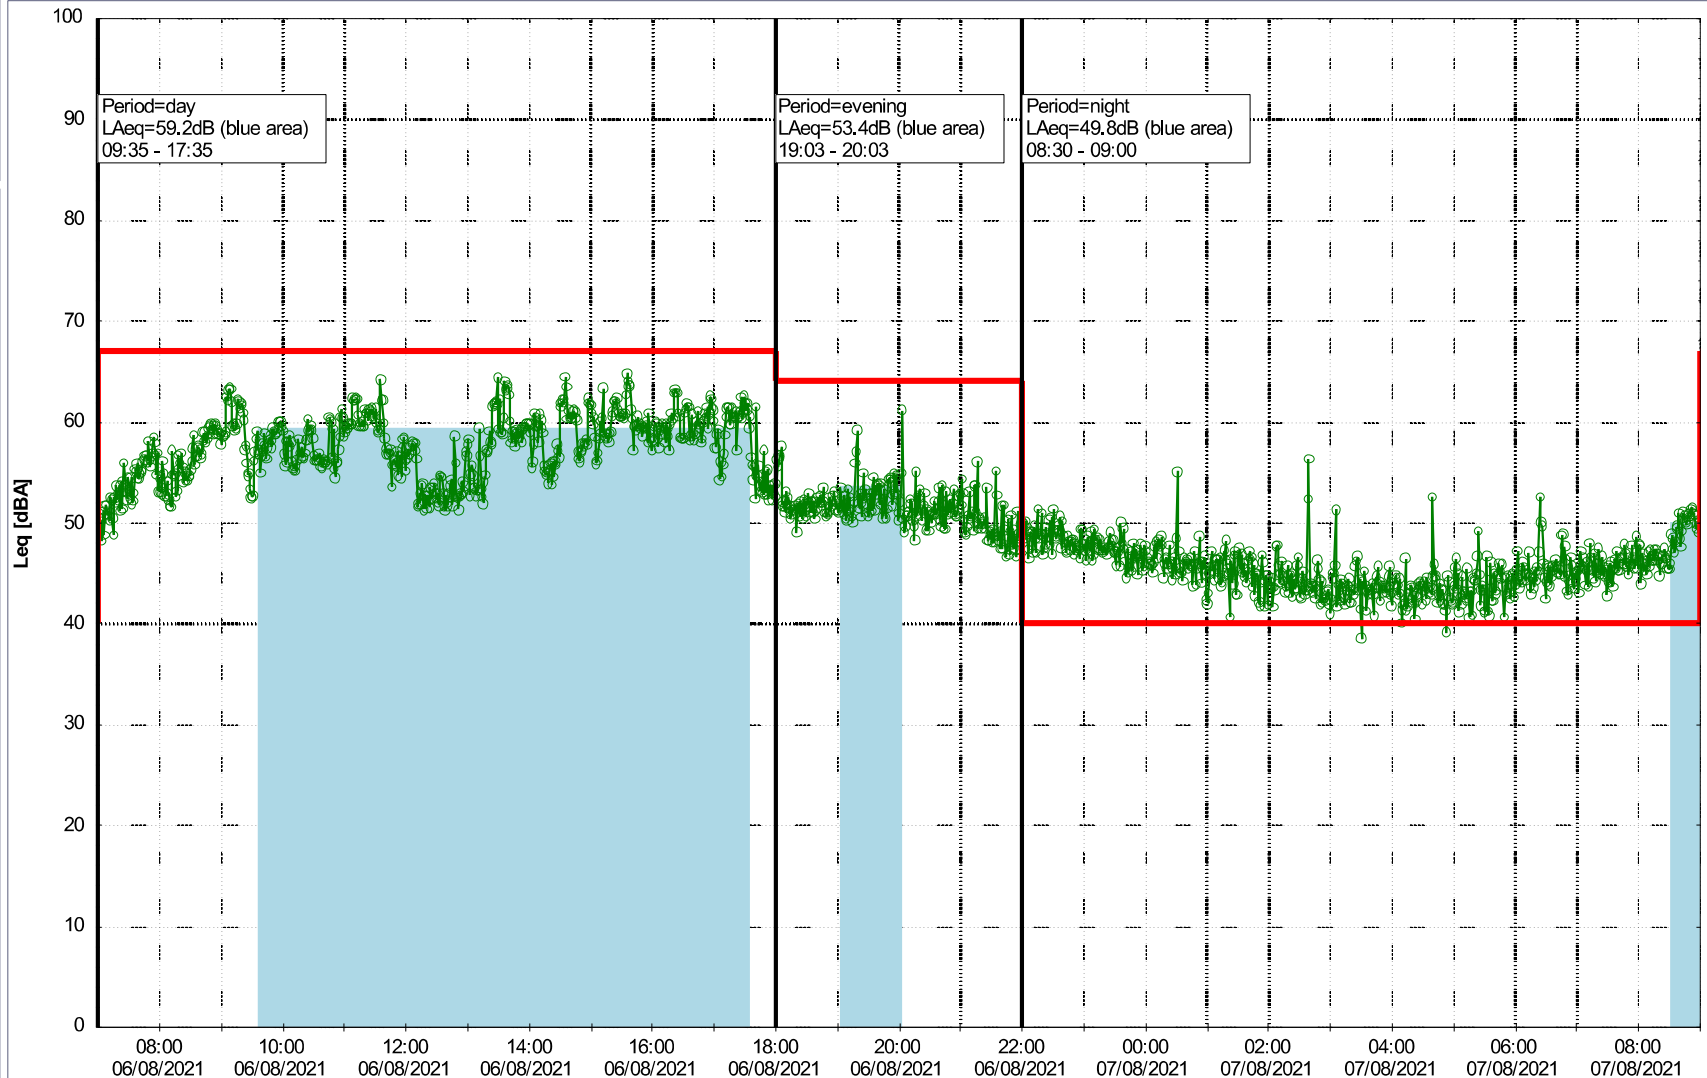

Plan View

Remarks

Noise Time Related Diagram

05/08/2021
06/08/2021

SLU_NS01

Project: Kronos Sydhavnen
Construction: Sluseholmen
Location: N-V

Plan View

Noise Time Related Diagram

06/08/2021
07/08/2021

SLU_NS01

0 5 10 15 20 [m]

Remarks

...

Project: Kronos Sydhavnen
Construction: Sluseholmen
Location: N-V

Plan View

Remarks

Noise Time Related Diagram

07/08/2021
08/08/2021

SLU_NS01

Project: Kronos Sydhavnen
Construction: Sluseholmen
Location: N-V

Plan View

Remarks

Noise Time Related Diagram

08/08/2021
09/08/2021