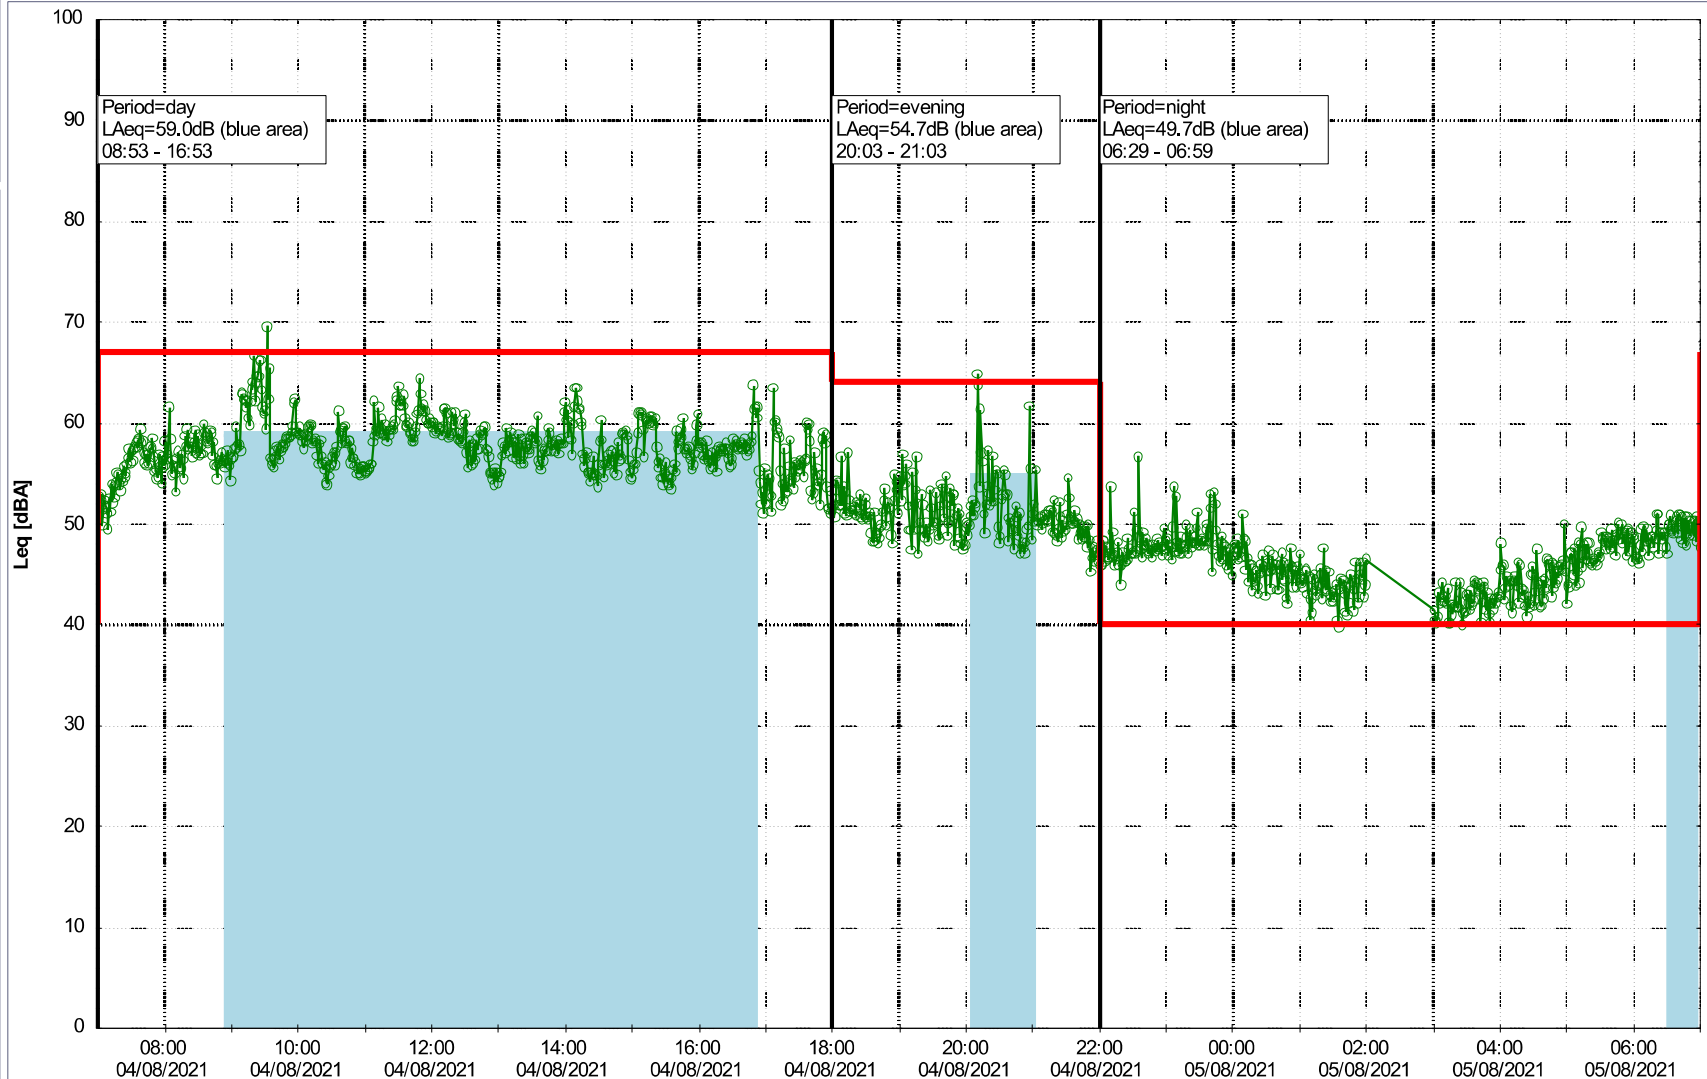

Plan View

Noise Time Related Diagram

04/08/2021
05/08/2021

SLU_NS01

0 5 10 15 20 [m]

Remarks

...

Project: Kronos Sydhavnen
Construction: Sluseholmen
Location: N-V

Plan View

Remarks

Noise Time Related Diagram

05/08/2021
06/08/2021

SLU_NS01

Project: Kronos Sydhavnen
Construction: Sluseholmen
Location: N-V

Plan View

Noise Time Related Diagram

06/08/2021
07/08/2021

SLU_NS01

0 5 10 15 20 [m]

Remarks

...

Project: Kronos Sydhavnen
Construction: Sluseholmen
Location: N-V

Plan View

Remarks

Noise Time Related Diagram

07/08/2021
08/08/2021

SLU_NS01

Project: Kronos Sydhavnen
Construction: Sluseholmen
Location: N-V

Plan View

Remarks

Noise Time Related Diagram

08/08/2021
09/08/2021