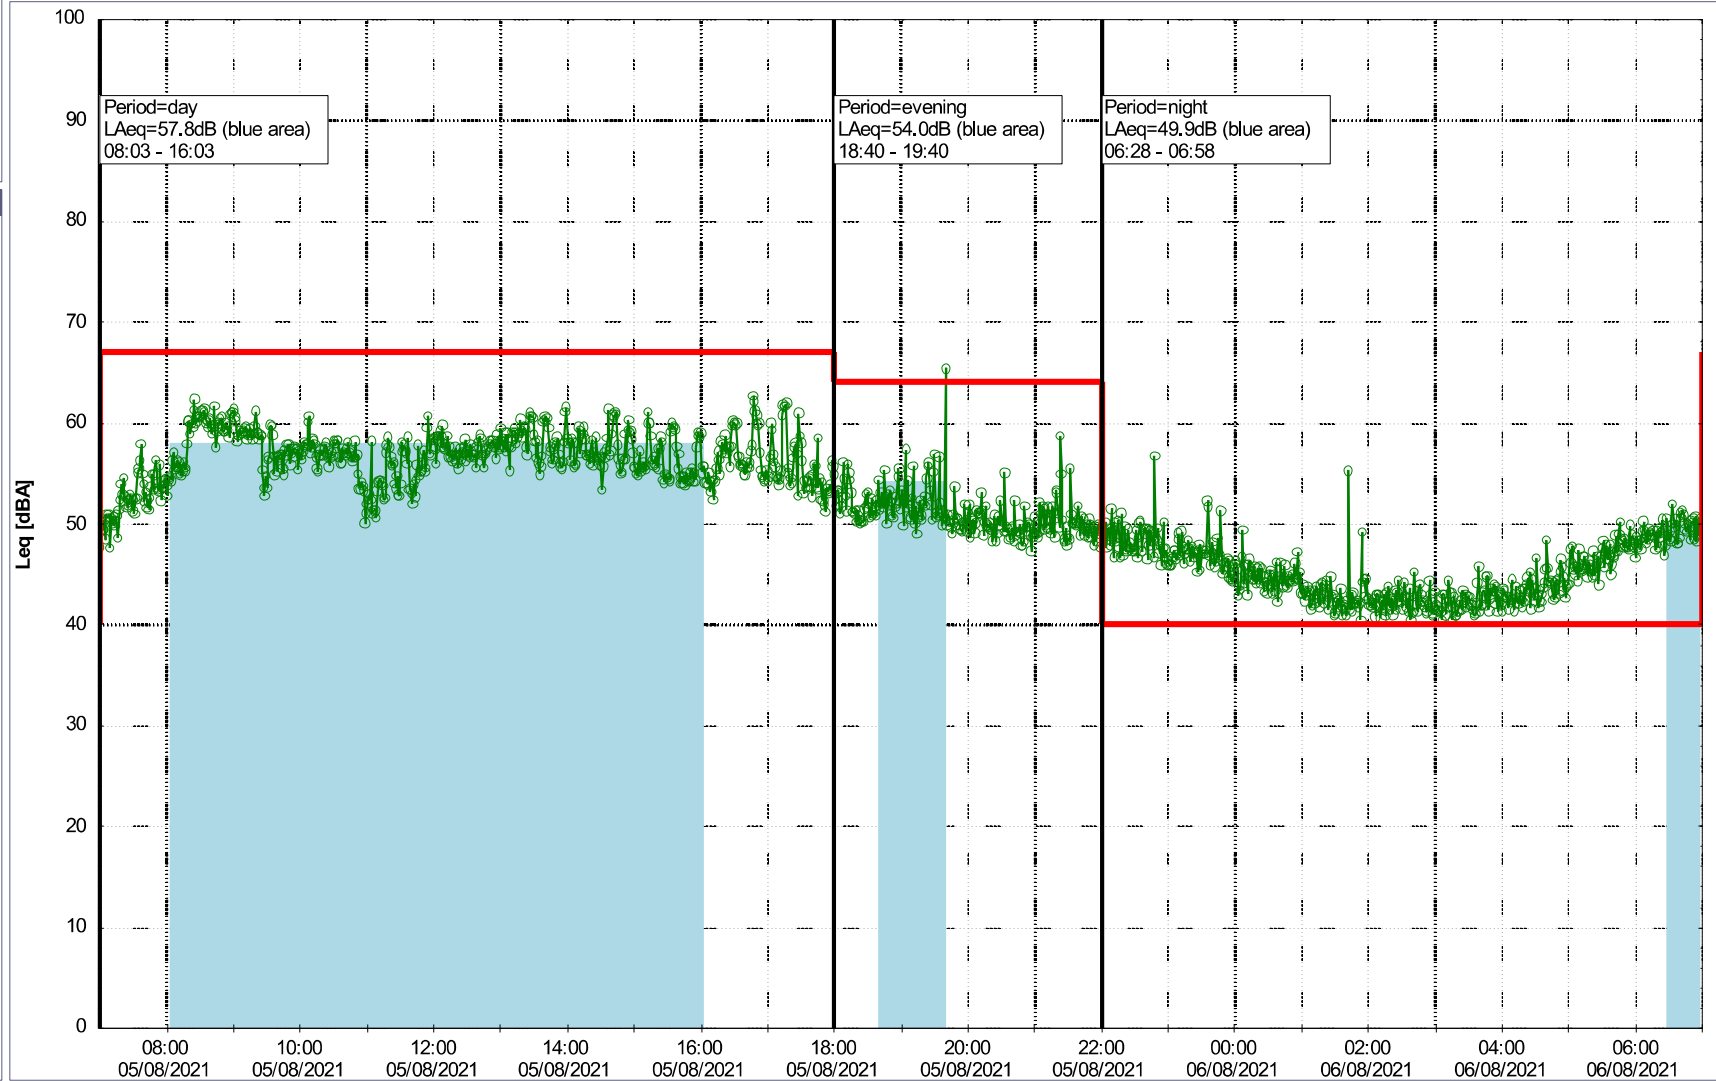

Plan View

Remarks

Noise Time Related Diagram

05/08/2021
06/08/2021

SLU_NS01

Project: Kronos Sydhavnen
Construction: Sluseholmen
Location: N-V

Plan View

Noise Time Related Diagram

06/08/2021
07/08/2021

SLU_NS01

0 5 10 15 20 [m]

Remarks

...

Project: Kronos Sydhavnen
Construction: Sluseholmen
Location: N-V

Plan View

Remarks

Noise Time Related Diagram

07/08/2021
08/08/2021

SLU_NS01

Project: Kronos Sydhavnen
Construction: Sluseholmen
Location: N-V

Plan View

Remarks

Noise Time Related Diagram

08/08/2021
09/08/2021