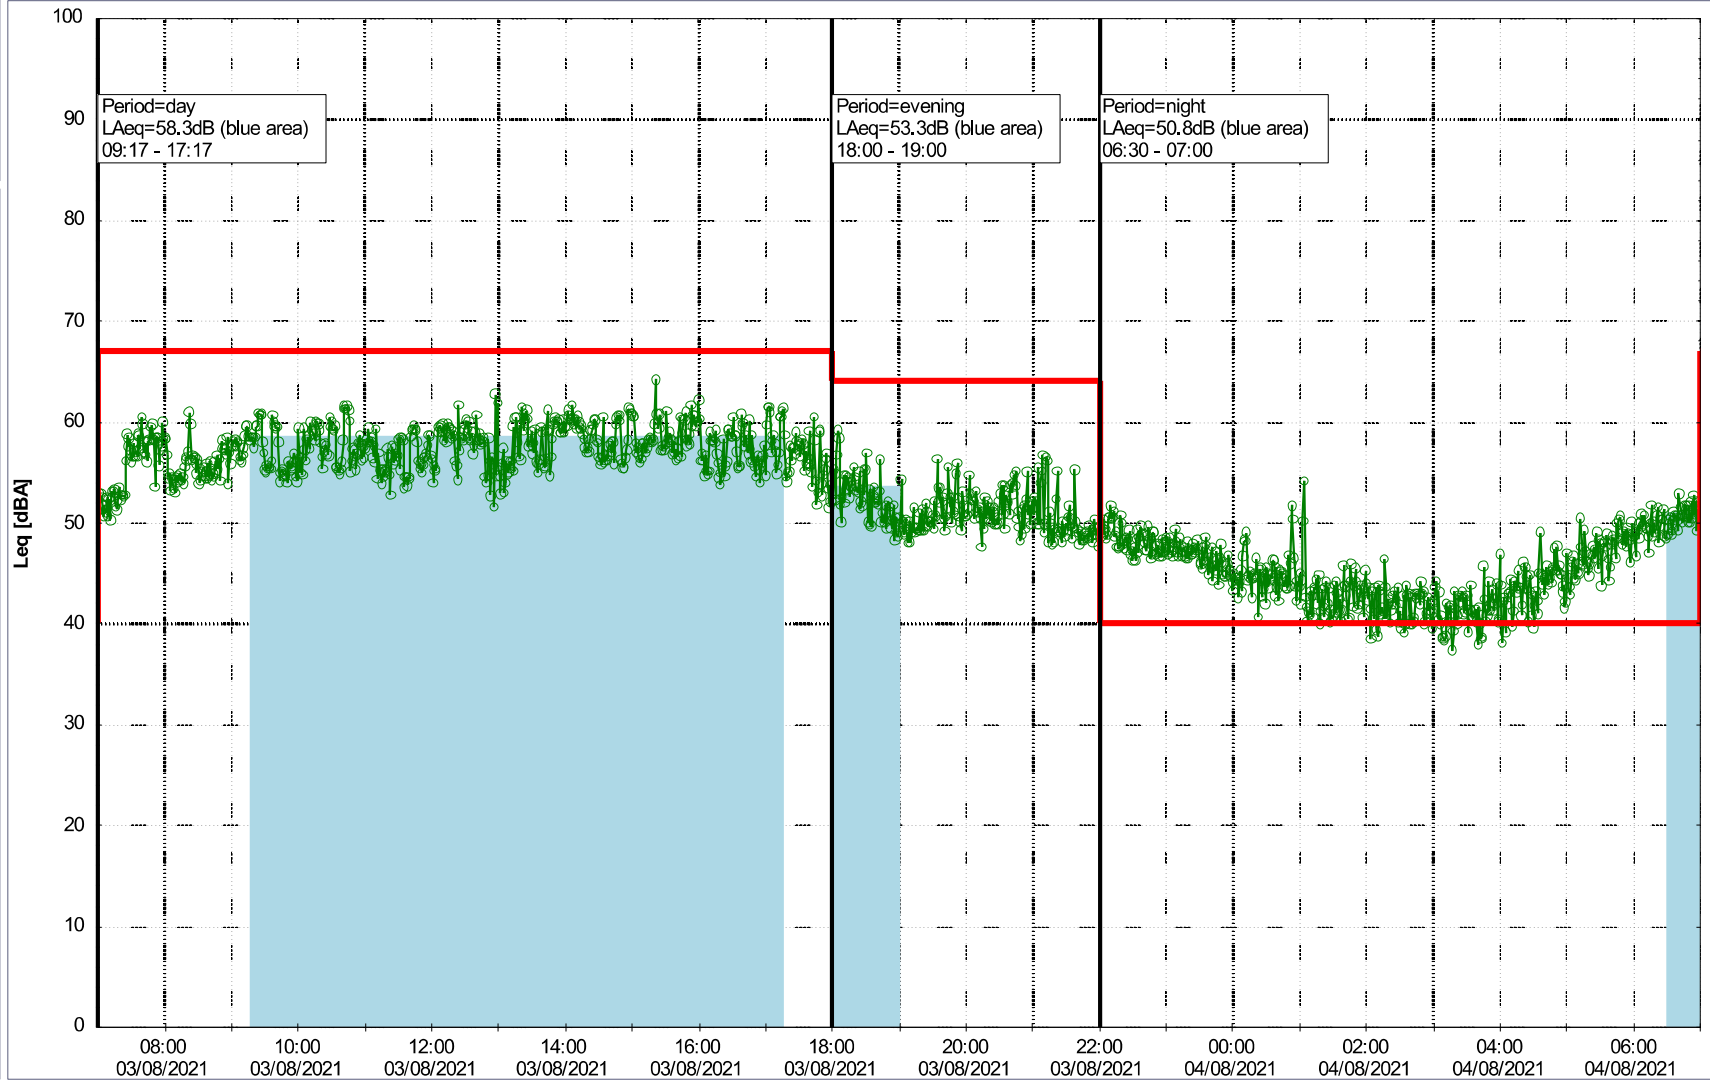

Plan View

Noise Time Related Diagram

03/08/2021
04/08/2021

○○○○ SLU_NS01

0 5 10 15 20 [m]

Remarks

...

Project: Kronos Sydhavnen
Construction: Sluseholmen
Location: N-V

Plan View

Noise Time Related Diagram

04/08/2021
05/08/2021

SLU_NS01

0 5 10 15 20 [m]

Remarks

...

Project: Kronos Sydhavnen
Construction: Sluseholmen
Location: N-V

Plan View

Remarks

Noise Time Related Diagram

05/08/2021
06/08/2021

SLU_NS01

Project: Kronos Sydhavnen
Construction: Sluseholmen
Location: N-V

Plan View

Noise Time Related Diagram

Noise Time Related Diagram

07/08/2021
08/08/2021

SLU_NS01

Project: Kronos Sydhavnen
Construction: Sluseholmen
Location: N-V

Plan View

Remarks

Noise Time Related Diagram

08/08/2021
09/08/2021