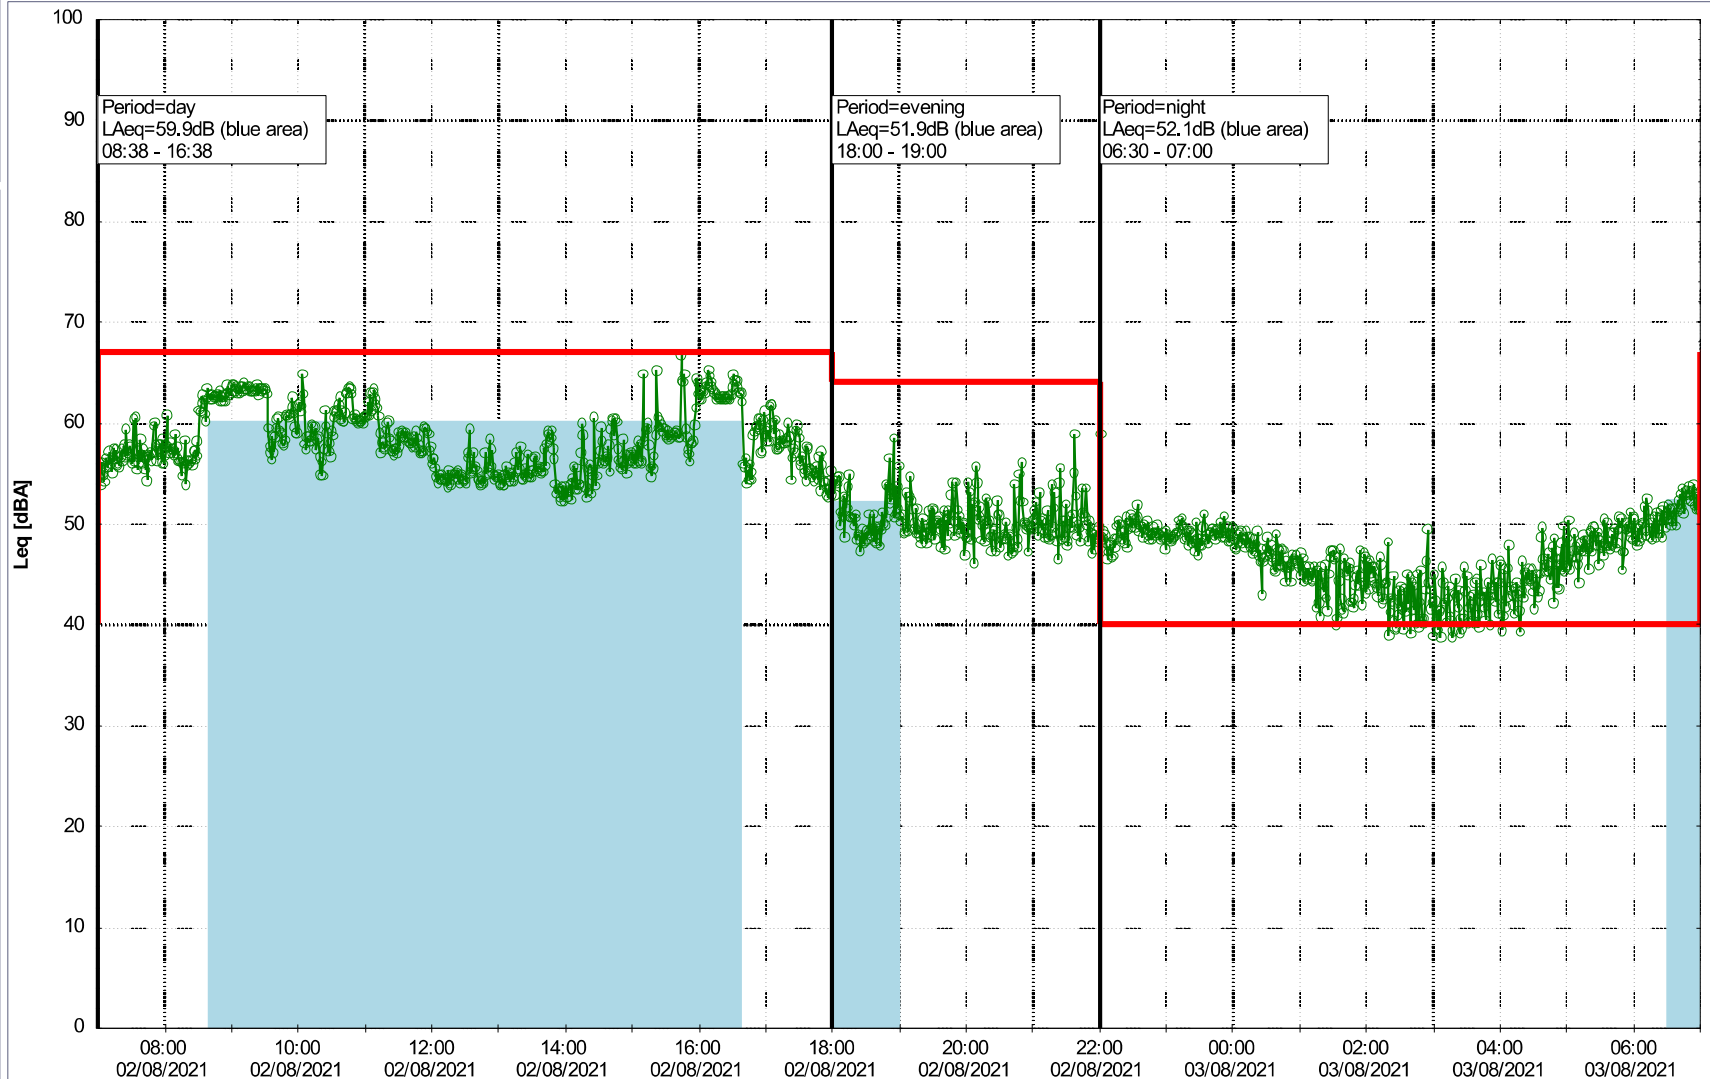

Project: Kronos Sydhavnen
Construction: Sluseholmen
Location: N-V

Plan View

0 5 10 15 20 [m]

Remarks

Noise Time Related Diagram

02/08/2021
03/08/2021

○○○○ SLU_NS01

Project: Kronos Sydhavnen
Construction: Sluseholmen
Location: N-V

Plan View

Noise Time Related Diagram

03/08/2021
04/08/2021

○○○○ SLU_NS01

0 5 10 15 20 [m]

Remarks

...

Project: Kronos Sydhavnen
Construction: Sluseholmen
Location: N-V

Plan View

Noise Time Related Diagram

04/08/2021
05/08/2021

SLU_NS01

0 5 10 15 20 [m]

Remarks

...

Project: Kronos Sydhavnen
Construction: Sluseholmen
Location: N-V

Noise Time Related Diagram

07/08/2021
08/08/2021

SLU_NS01

Project: Kronos Sydhavnen
Construction: Sluseholmen
Location: N-V

Plan View

Remarks

Noise Time Related Diagram

08/08/2021
09/08/2021