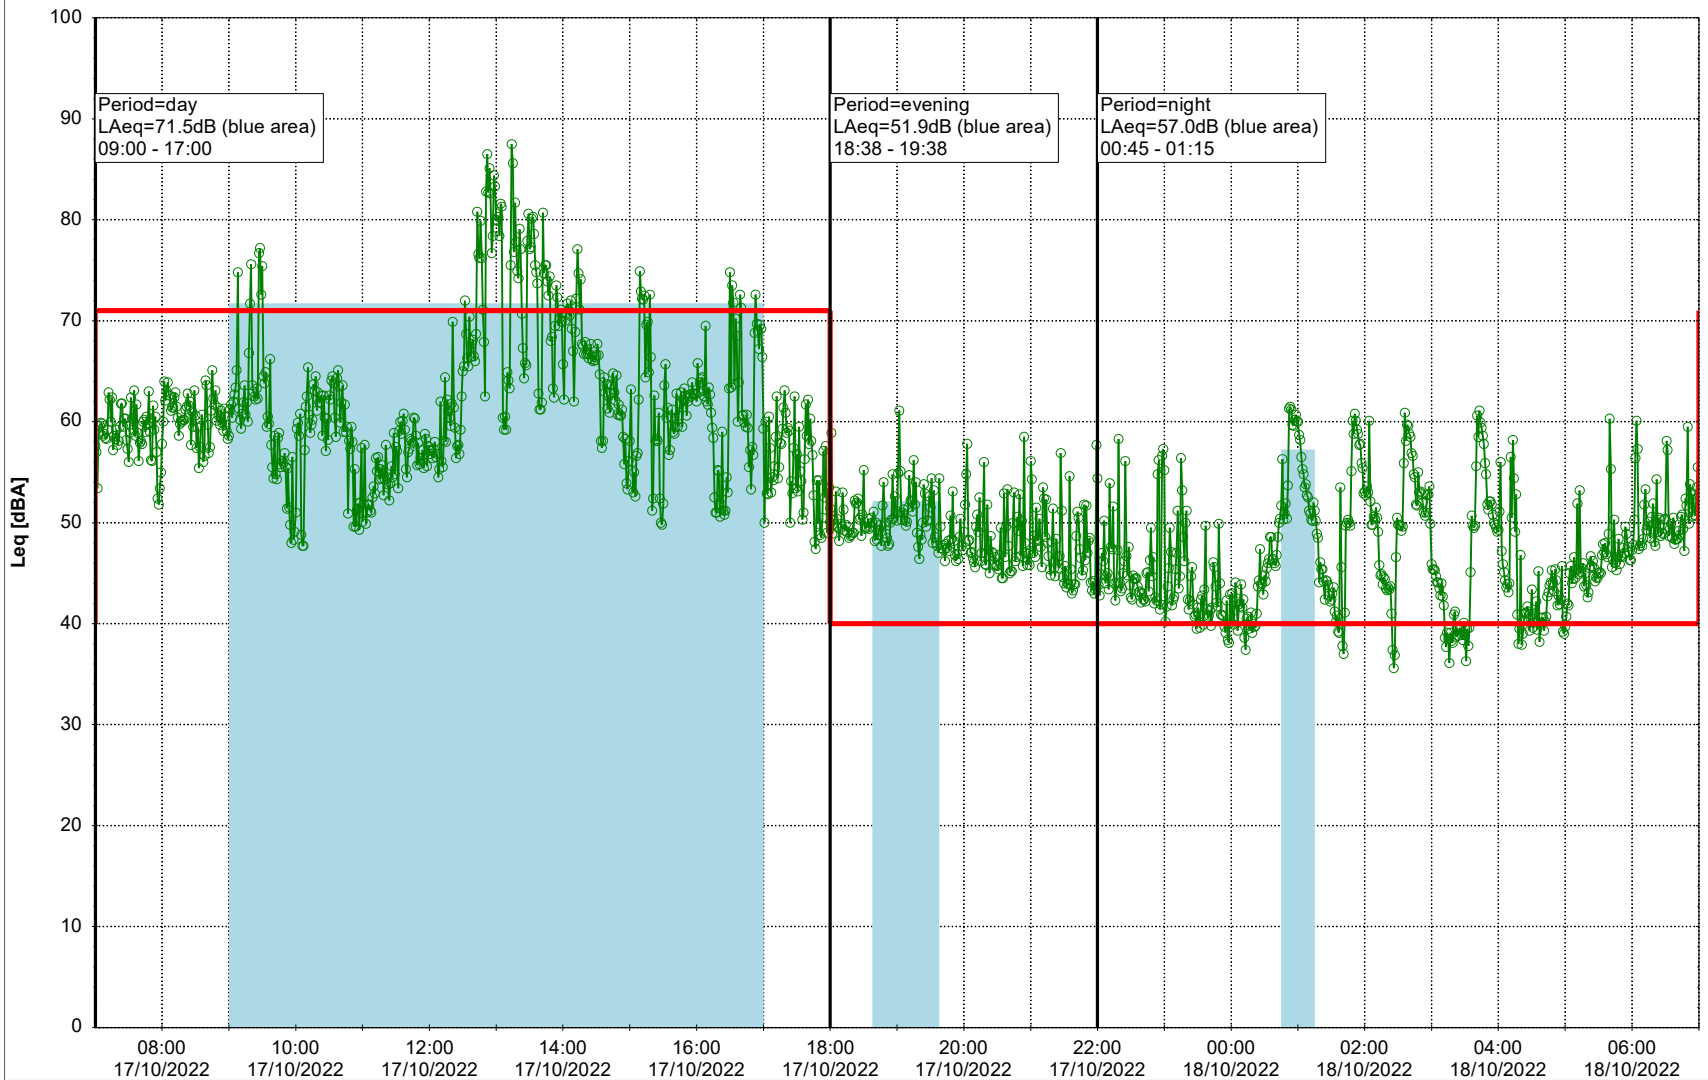

Project: Kronos Sydhavnen
Construction: Ny Ellebjerg
Location: N-V

Plan View

Noise Time Related Diagram

17/10/2022
18/10/2022

○○○ NEL_NS01

Remarks

...

Project: Kronos Sydhavnen
Construction: Ny Ellebjerg
Location: N-V

Plan View

Remarks

...

Noise Time Related Diagram

18/10/2022
19/10/2022

○ ○ ○ ○ NEL_NS01

Project: Kronos Sydhavnen
Construction: Ny Ellebjerg
Location: N-V

Plan View

Remarks

...

Noise Time Related Diagram

20/10/2022
21/10/2022

○○○ NEL_NS01

Project: Kronos Sydhavnen
Construction: Ny Ellebjerg
Location: N-V

21/10/2022
22/10/2022

Plan View

Noise Time Related Diagram

○ NEL_NS01

Remarks

...

Project: Kronos Sydhavnen
Construction: Ny Ellebjerg
Location: N-V

Plan View

Remarks

...