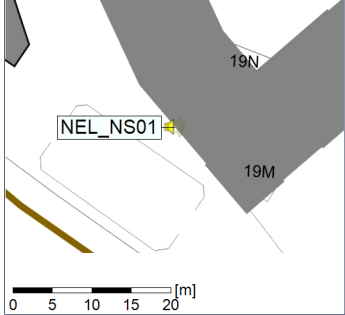

Remarks

...

Noise Time Related Diagram

20/10/2022
21/10/2022

○○○ NEL_NS01

Project: Kronos Sydhavnen
Construction: Ny Ellebjerg
Location: N-V

21/10/2022
22/10/2022

Plan View

Noise Time Related Diagram

○ NEL_NS01

Remarks

...

Project: Kronos Sydhavnen
Construction: Ny Ellebjerg
Location: N-V

Plan View

Remarks

...