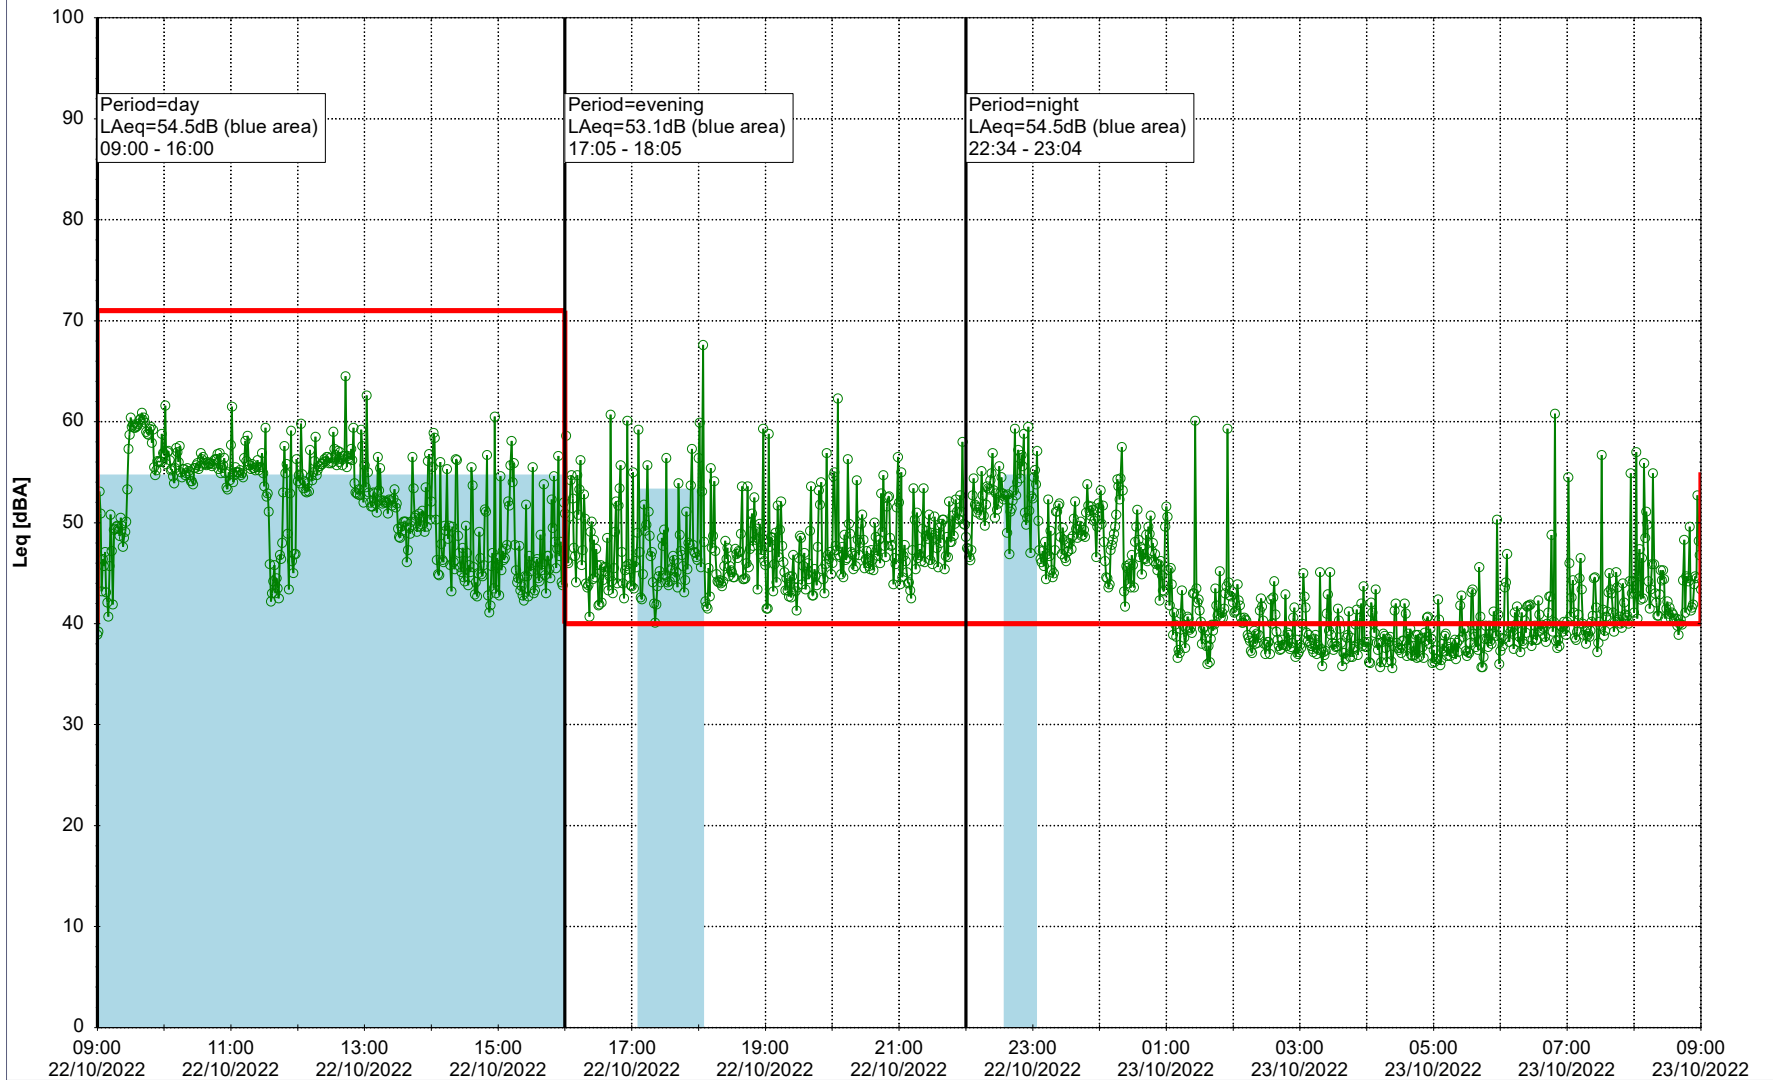

Noise Time Related Diagram

○ NEL_NS01

Remarks

...

Project: Kronos Sydhavnen
Construction: Ny Ellebjerg
Location: N-V

Plan View

Remarks

...

Noise Time Related Diagram

22/10/2022
23/10/2022

○○○ NEL_NS01

Project: Kronos Sydhavnen
Construction: Ny Ellebjerg
Location: N-V

23/10/2022
24/10/2022

Plan View

Noise Time Related Diagram

○○○ NEL_NS01