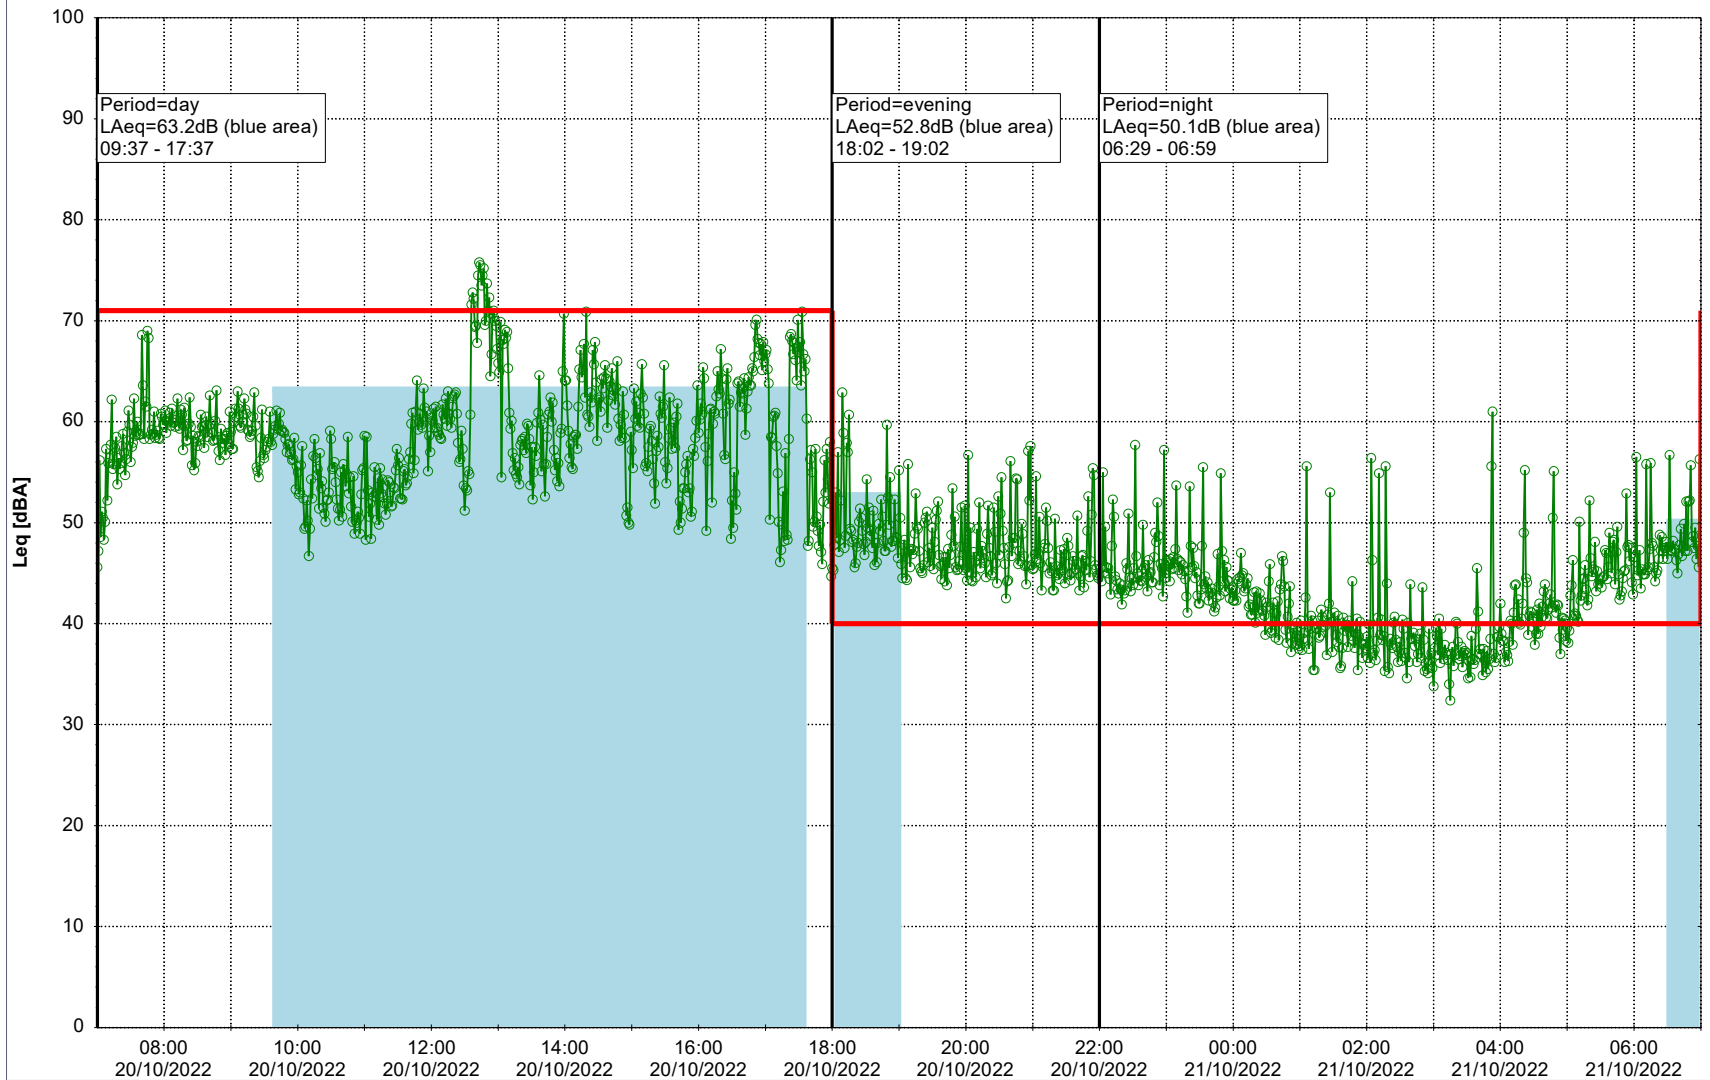

Plan View

Remarks

...

Noise Time Related Diagram

18/10/2022
19/10/2022

○ ○ ○ ○ NEL_NS01

Project: Kronos Sydhavnen
Construction: Ny Ellebjerg
Location: N-V

Plan View

Remarks

...

Noise Time Related Diagram

20/10/2022
21/10/2022

○○○ NEL_NS01

Project: Kronos Sydhavnen
Construction: Ny Ellebjerg
Location: N-V

21/10/2022
22/10/2022

Plan View

Noise Time Related Diagram

○ NEL_NS01

Remarks

...

Project: Kronos Sydhavnen
Construction: Ny Ellebjerg
Location: N-V

Plan View

Remarks

...

Noise Time Related Diagram

22/10/2022
23/10/2022

○○○ NEL_NS01

Project: Kronos Sydhavnen
Construction: Ny Ellebjerg
Location: N-V

23/10/2022
24/10/2022

Plan View

Noise Time Related Diagram

○○○ NEL_NS01