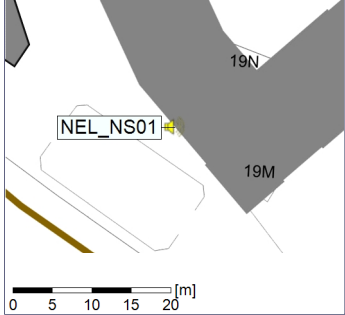

Project: Kronos Sydhavnen
Construction: Ny Ellebjerg
Location: N-V

Plan View

Noise Time Related Diagram

17/10/2022
18/10/2022

○○○ NEL_NS01

Remarks

...

Project: Kronos Sydhavnen
Construction: Ny Ellebjerg
Location: N-V

Plan View

Remarks

...

Noise Time Related Diagram

18/10/2022
19/10/2022

○ ○ ○ ○ NEL_NS01

Project: Kronos Sydhavnen
Construction: Ny Ellebjerg
Location: N-V

Plan View