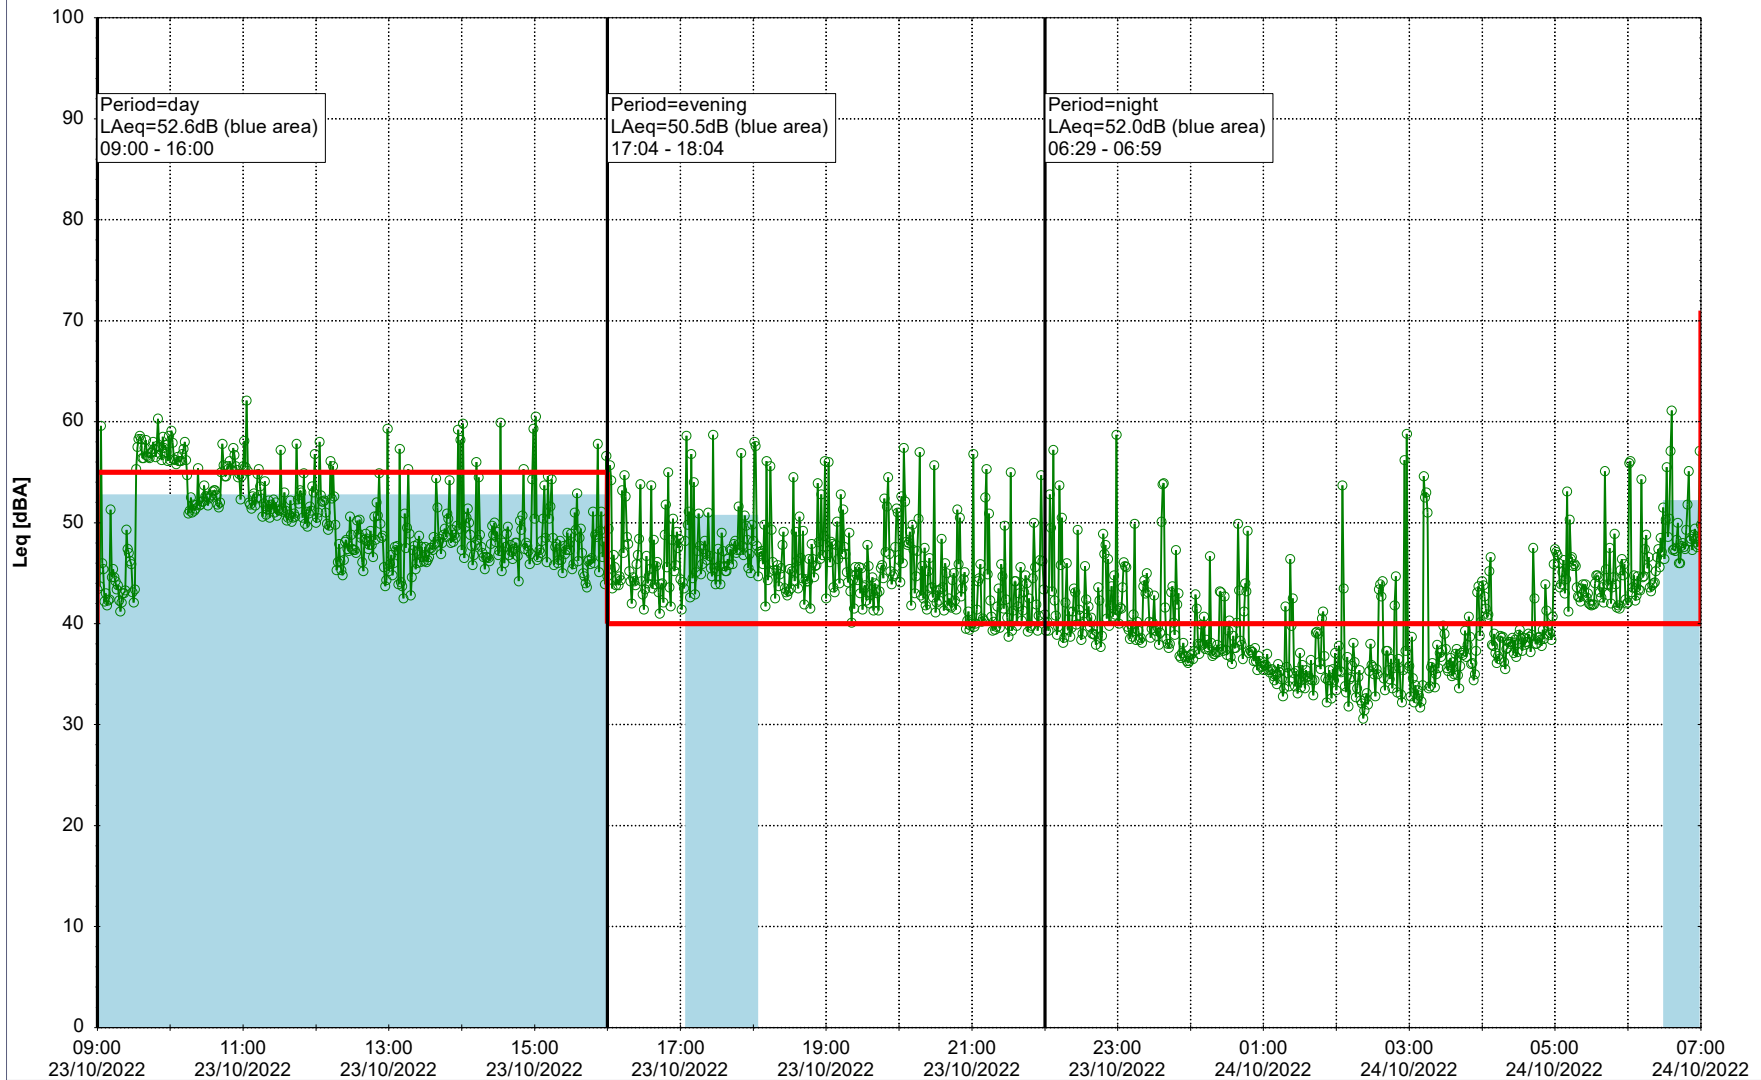

Noise Time Related Diagram

○ NEL_NS01

Remarks

...

Project: Kronos Sydhavnen
Construction: Ny Ellebjerg
Location: N-V

Plan View

Remarks

...

Noise Time Related Diagram

22/10/2022
23/10/2022

○○○ NEL_NS01

Project: Kronos Sydhavnen
Construction: Ny Ellebjerg
Location: N-V

23/10/2022
24/10/2022

Plan View

Noise Time Related Diagram

○○○ NEL_NS01