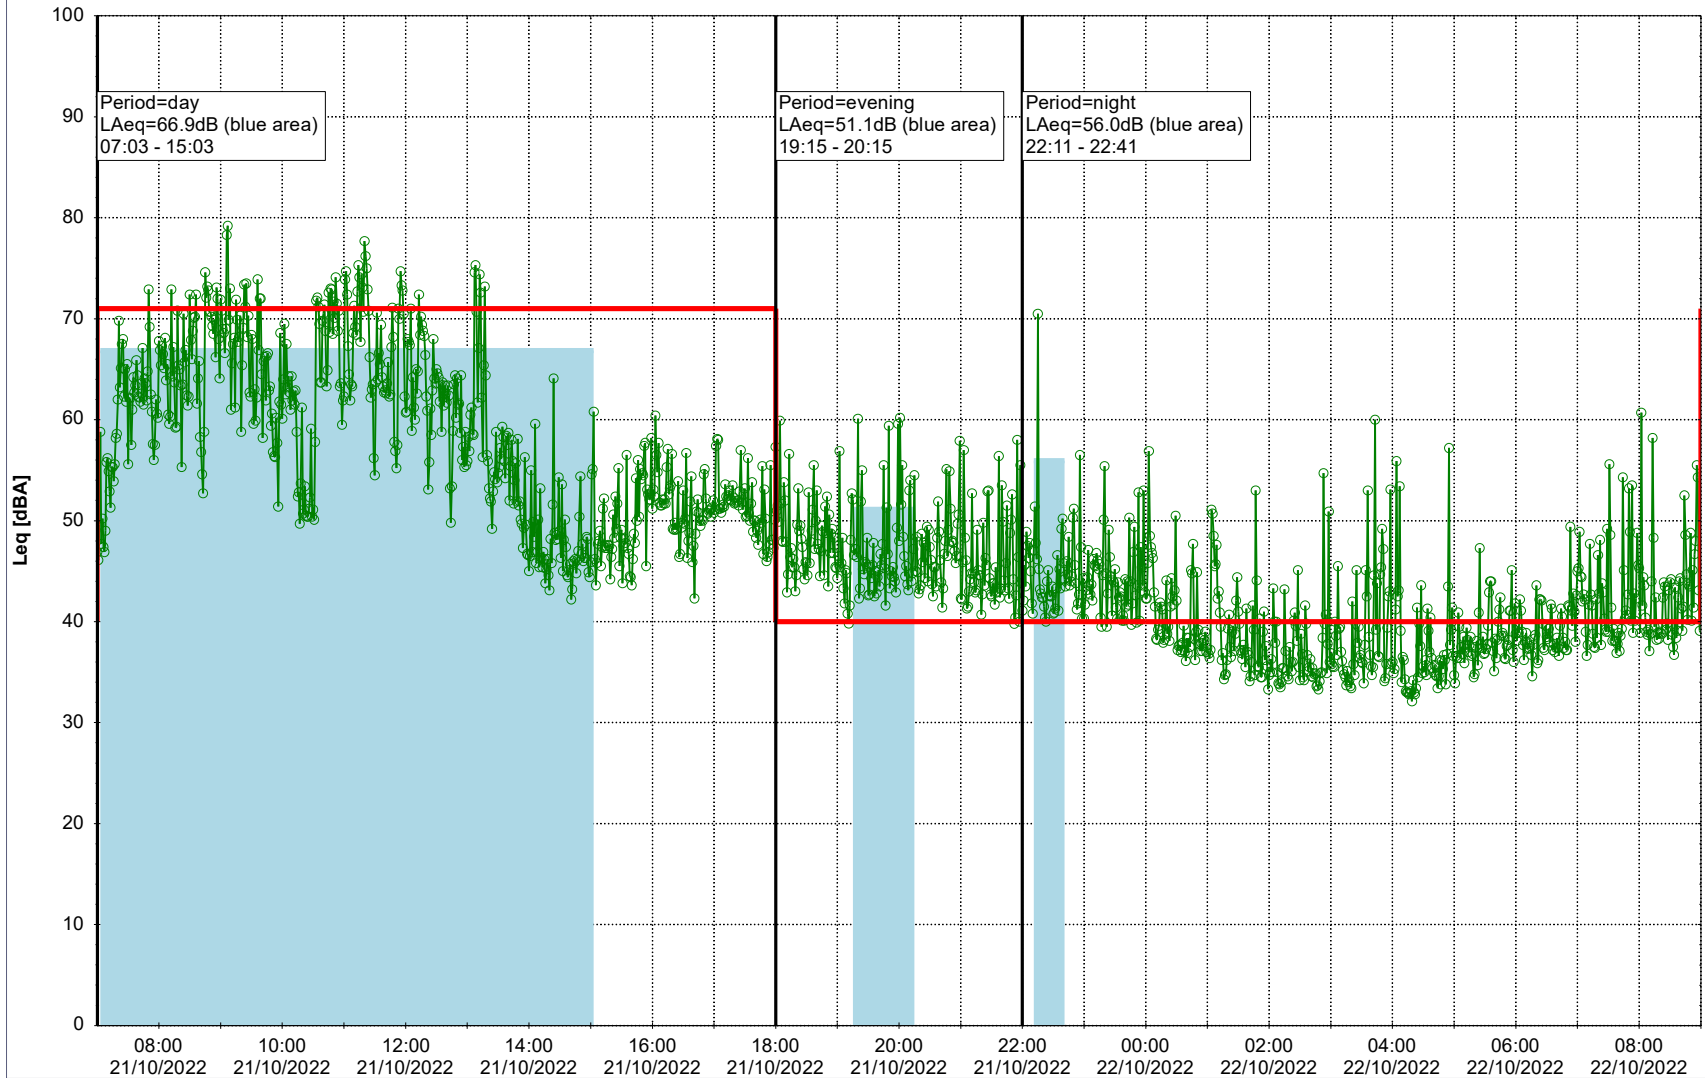

Plan View

Remarks

...

Noise Time Related Diagram

18/10/2022
19/10/2022

○ ○ ○ ○ NEL_NS01

Project: Kronos Sydhavnen
Construction: Ny Ellebjerg
Location: N-V

Plan View

Remarks

...

Noise Time Related Diagram

20/10/2022
21/10/2022

○○○ NEL_NS01

Project: Kronos Sydhavnen
Construction: Ny Ellebjerg
Location: N-V

21/10/2022
22/10/2022

Plan View

Noise Time Related Diagram

○ NEL_NS01

Remarks

...

Project: Kronos Sydhavnen
Construction: Ny Ellebjerg
Location: N-V

Plan View

Remarks

...

Noise Time Related Diagram

22/10/2022
23/10/2022

○○○ NEL_NS01

Project: Kronos Sydhavnen
Construction: Ny Ellebjerg
Location: N-V

23/10/2022
24/10/2022

Plan View

Noise Time Related Diagram

○○○ NEL_NS01