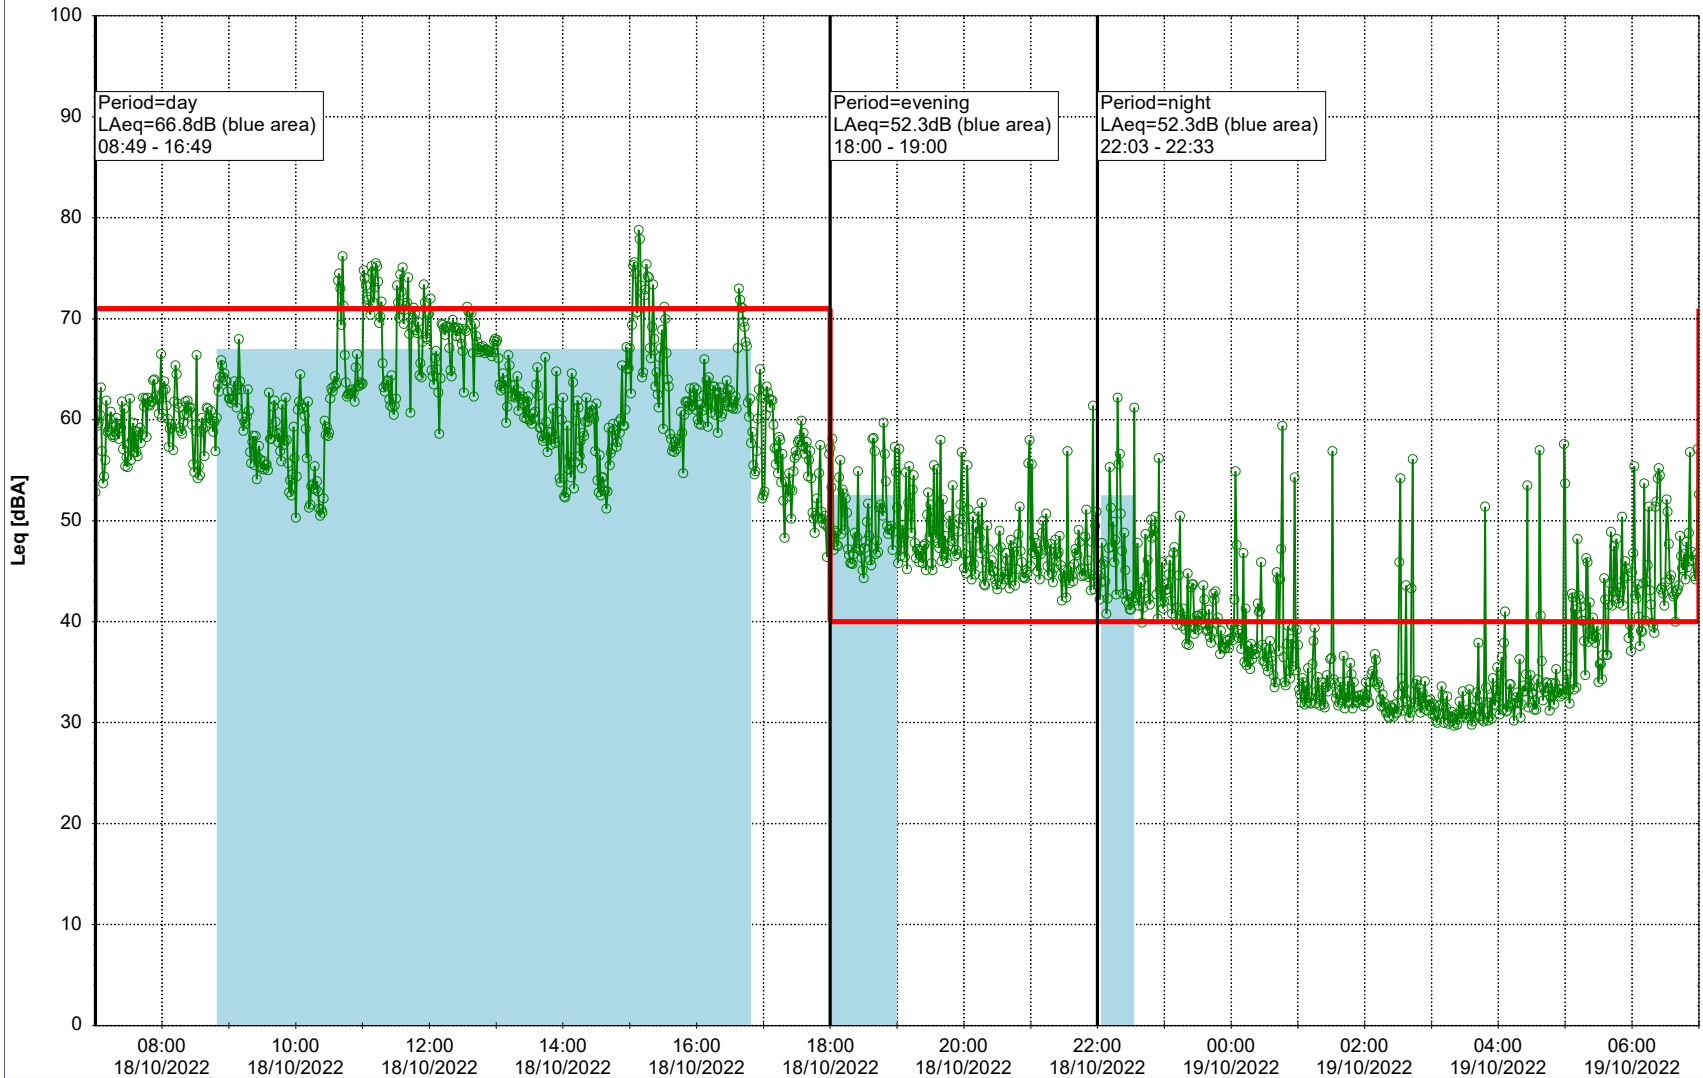

Plan View

Remarks

...

Noise Time Related Diagram

18/10/2022
19/10/2022

○ ○ ○ ○ NEL_NS01

Project: Kronos Sydhavnen
Construction: Ny Ellebjerg
Location: N-V

Plan View

Remarks

...

Noise Time Related Diagram

20/10/2022
21/10/2022

○○○ NEL_NS01

Project: Kronos Sydhavnen
Construction: Ny Ellebjerg
Location: N-V

21/10/2022
22/10/2022

Plan View

Noise Time Related Diagram

○ NEL_NS01

Remarks

...

Project: Kronos Sydhavnen
Construction: Ny Ellebjerg
Location: N-V

Plan View

Remarks

...

Noise Time Related Diagram

22/10/2022
23/10/2022

○○○ NEL_NS01

Project: Kronos Sydhavnen
Construction: Ny Ellebjerg
Location: N-V

23/10/2022
24/10/2022

Plan View

Noise Time Related Diagram

○○○ NEL_NS01