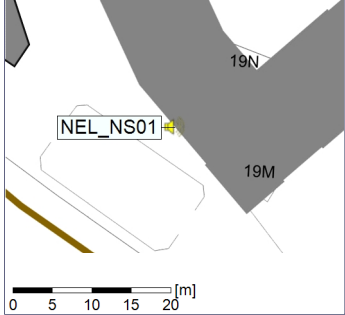

Noise Time Related Diagram

22/10/2022
23/10/2022

○○○ NEL_NS01

Project: Kronos Sydhavnen
Construction: Ny Ellebjerg
Location: N-V

23/10/2022
24/10/2022

Plan View

Noise Time Related Diagram

○○○ NEL_NS01