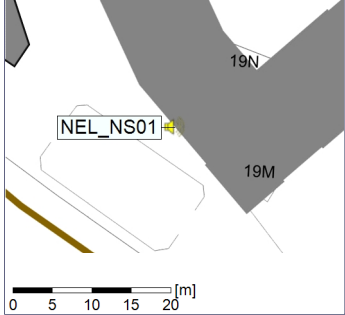

Plan View

Remarks

...

Noise Time Related Diagram

18/10/2022
19/10/2022

○ ○ ○ ○ NEL_NS01

Project: Kronos Sydhavnen
Construction: Ny Ellebjerg
Location: N-V

Plan View