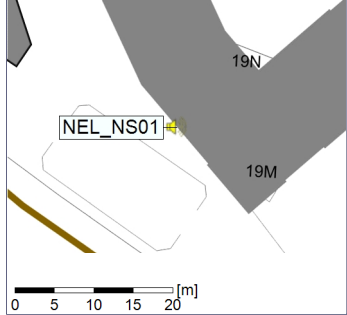

Noise Time Related Diagram

○ NEL_NS01

Remarks

...

Project: Kronos Sydhavnen
Construction: Ny Ellebjerg
Location: N-V

Plan View

Remarks

...