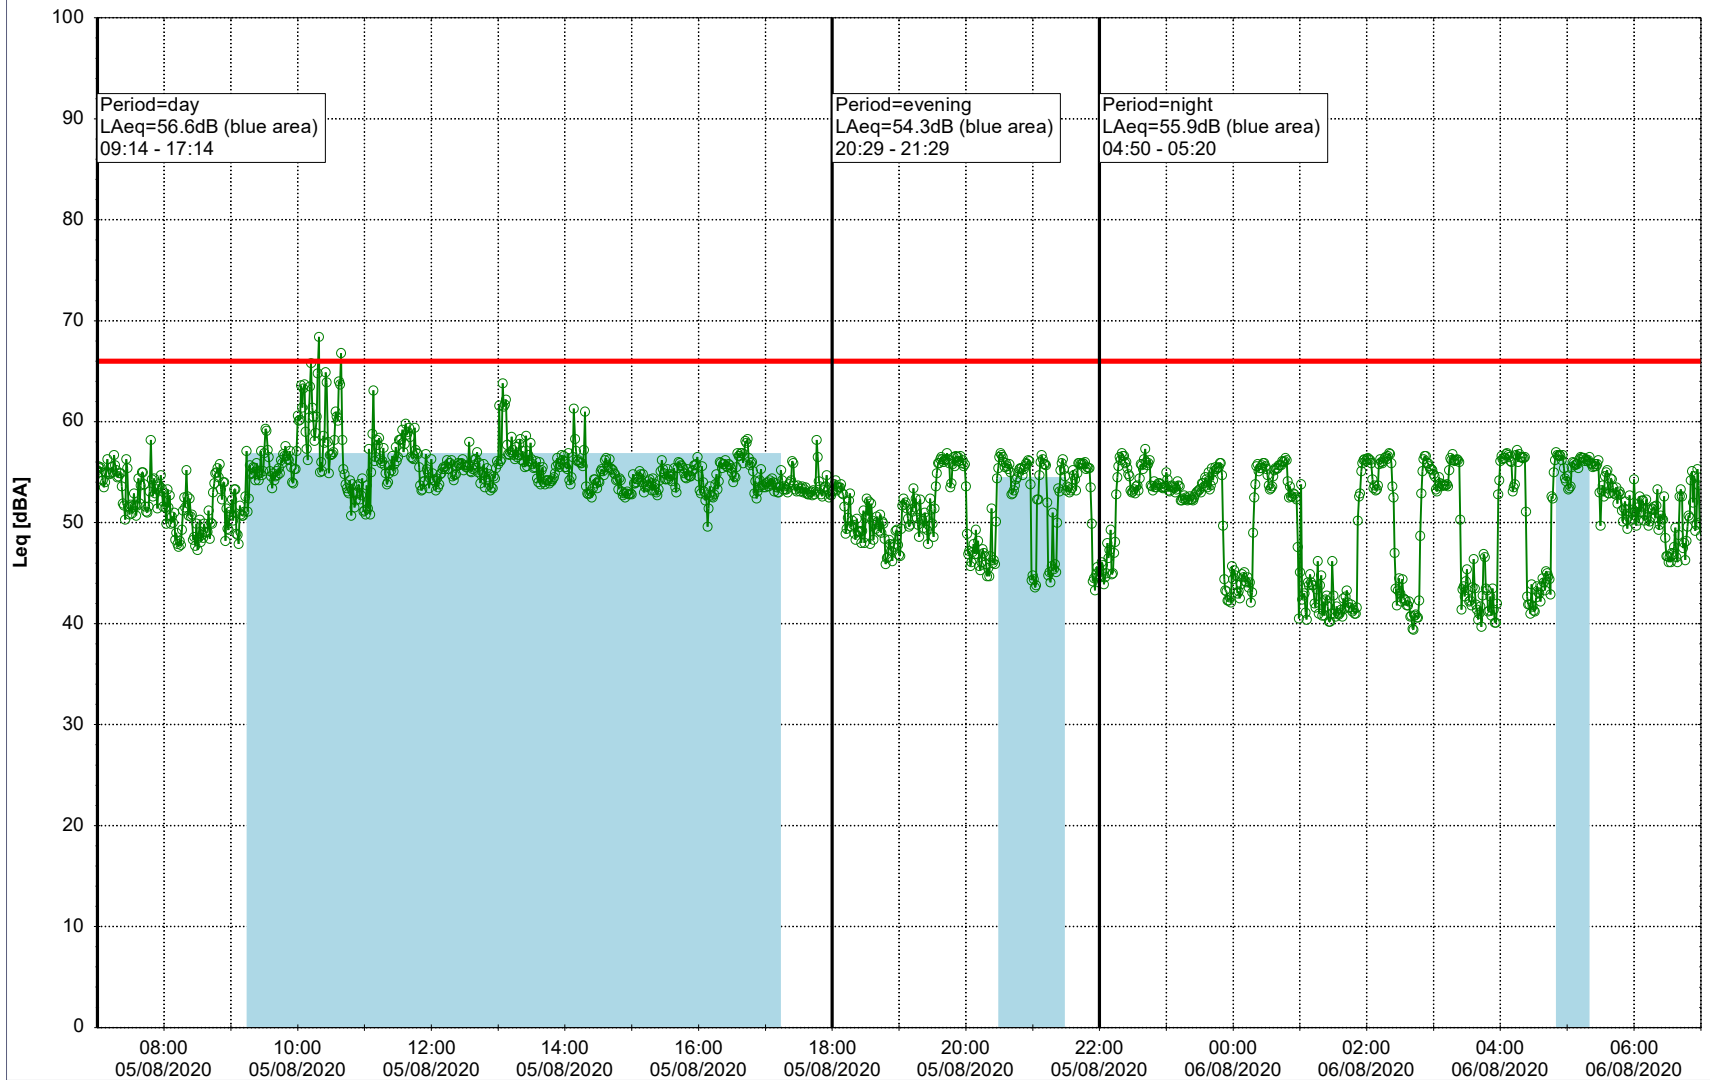

Plan View

Remarks

...

Noise Time Related Diagram

04/08/2020
05/08/2020

○○○ EBR-OVK_NS02

Project: Kronos Sydhavnen
Construction: Enghave Brygge
Location: N-V

Plan View

Remarks

...

Noise Time Related Diagram

05/08/2020
06/08/2020

○○○ EBR-OVK_NS02

Project: Kronos Sydhavnen
Construction: Enghave Brygge
Location: N-V

Plan View

Remarks

...

Noise Time Related Diagram

06/08/2020
07/08/2020

○○○ EBR-OVK_NS02

Project: Kronos Sydhavnen
Construction: Enghave Brygge
Location: N-V

Plan View

Remarks

- Ørsted Værket

Noise Time Related Diagram

07/08/2020
08/08/2020

○○○○ EBR-OVK_NS02

Project: Kronos Sydhavnen
Construction: Enghave Brygge
Location: N-V

Plan View

Remarks

- Ørsted Værket

Noise Time Related Diagram