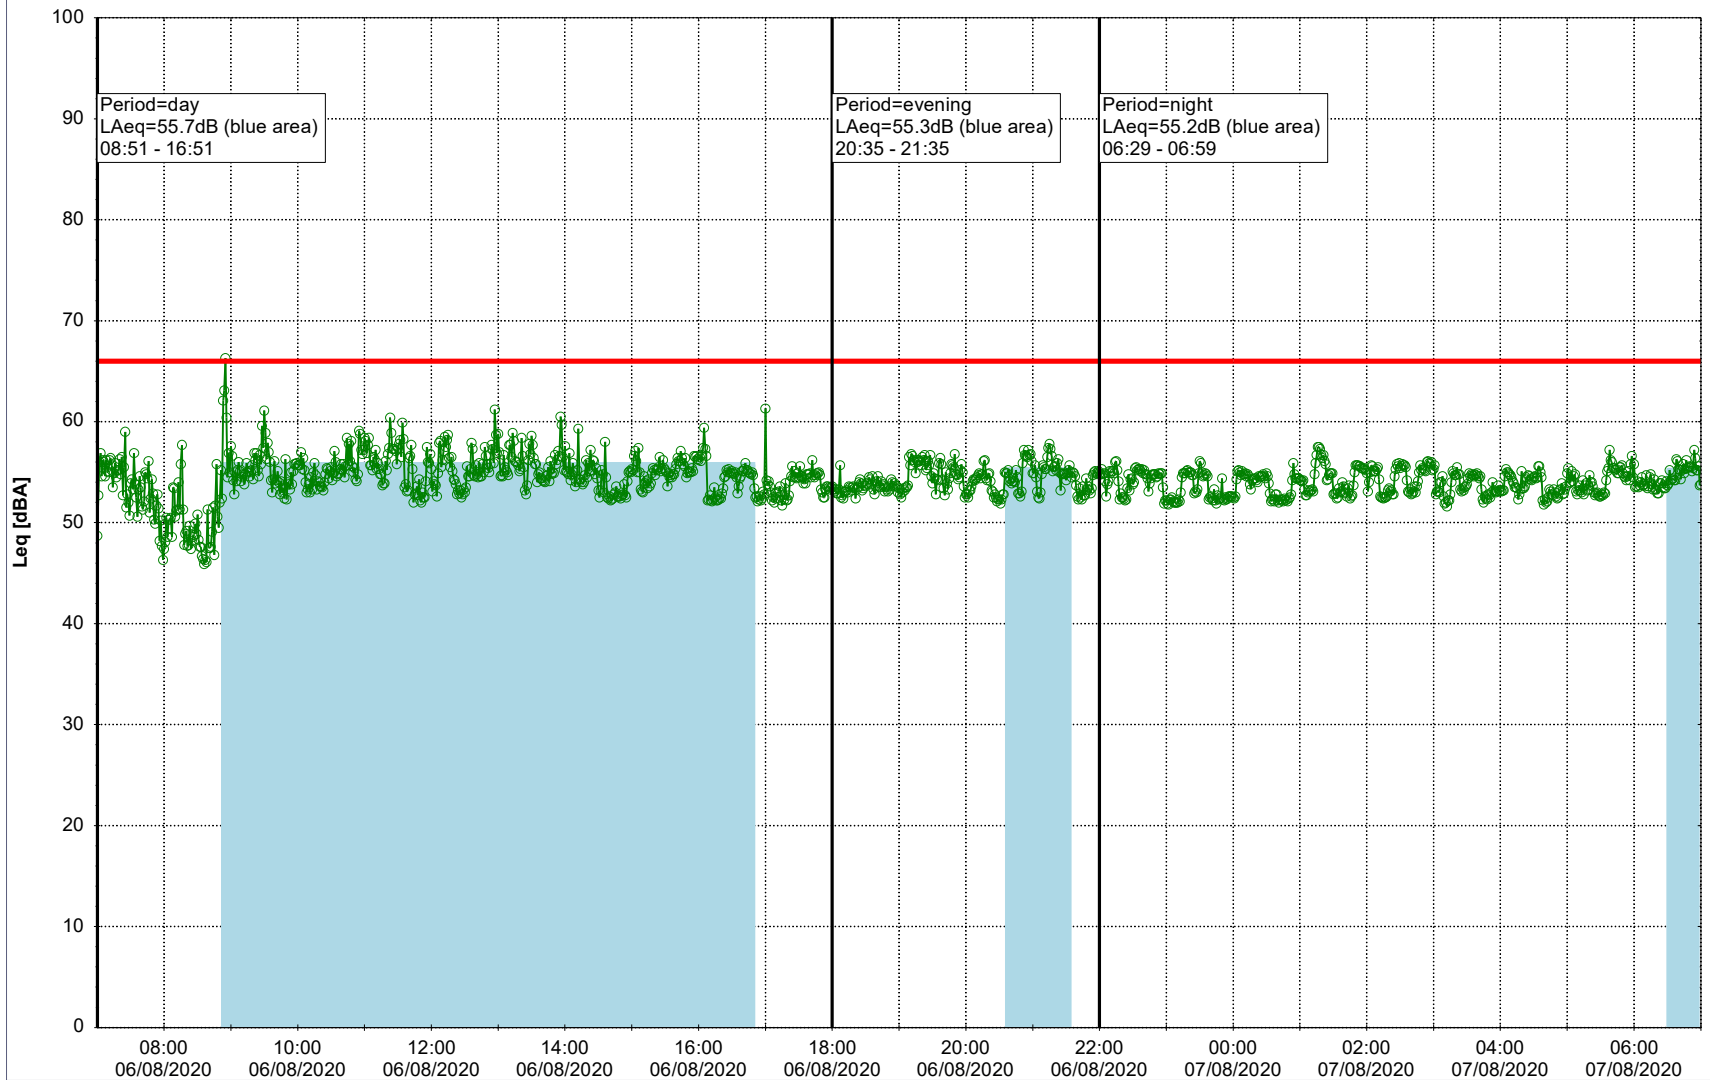

Remarks

...

Noise Time Related Diagram

05/08/2020
06/08/2020

○○○ EBR-OVK_NS02

Project: Kronos Sydhavnen
Construction: Enghave Brygge
Location: N-V

Plan View

Remarks

...

Noise Time Related Diagram

06/08/2020
07/08/2020

○○○ EBR-OVK_NS02

Project: Kronos Sydhavnen
Construction: Enghave Brygge
Location: N-V

Plan View

Remarks

- Ørsted Værket

Noise Time Related Diagram

07/08/2020
08/08/2020

○○○○ EBR-OVK_NS02

Project: Kronos Sydhavnen
Construction: Enghave Brygge
Location: N-V

Plan View

Remarks

- Ørsted Værket

Noise Time Related Diagram

08/08/2020
09/08/2020

○○○ EBR-OVK_NS02

Project: Kronos Sydhavnen
Construction: Enghave Brygge
Location: N-V

Plan View

Remarks

- Ørsted Værket

Noise Time Related Diagram

09/08/2020
10/08/2020