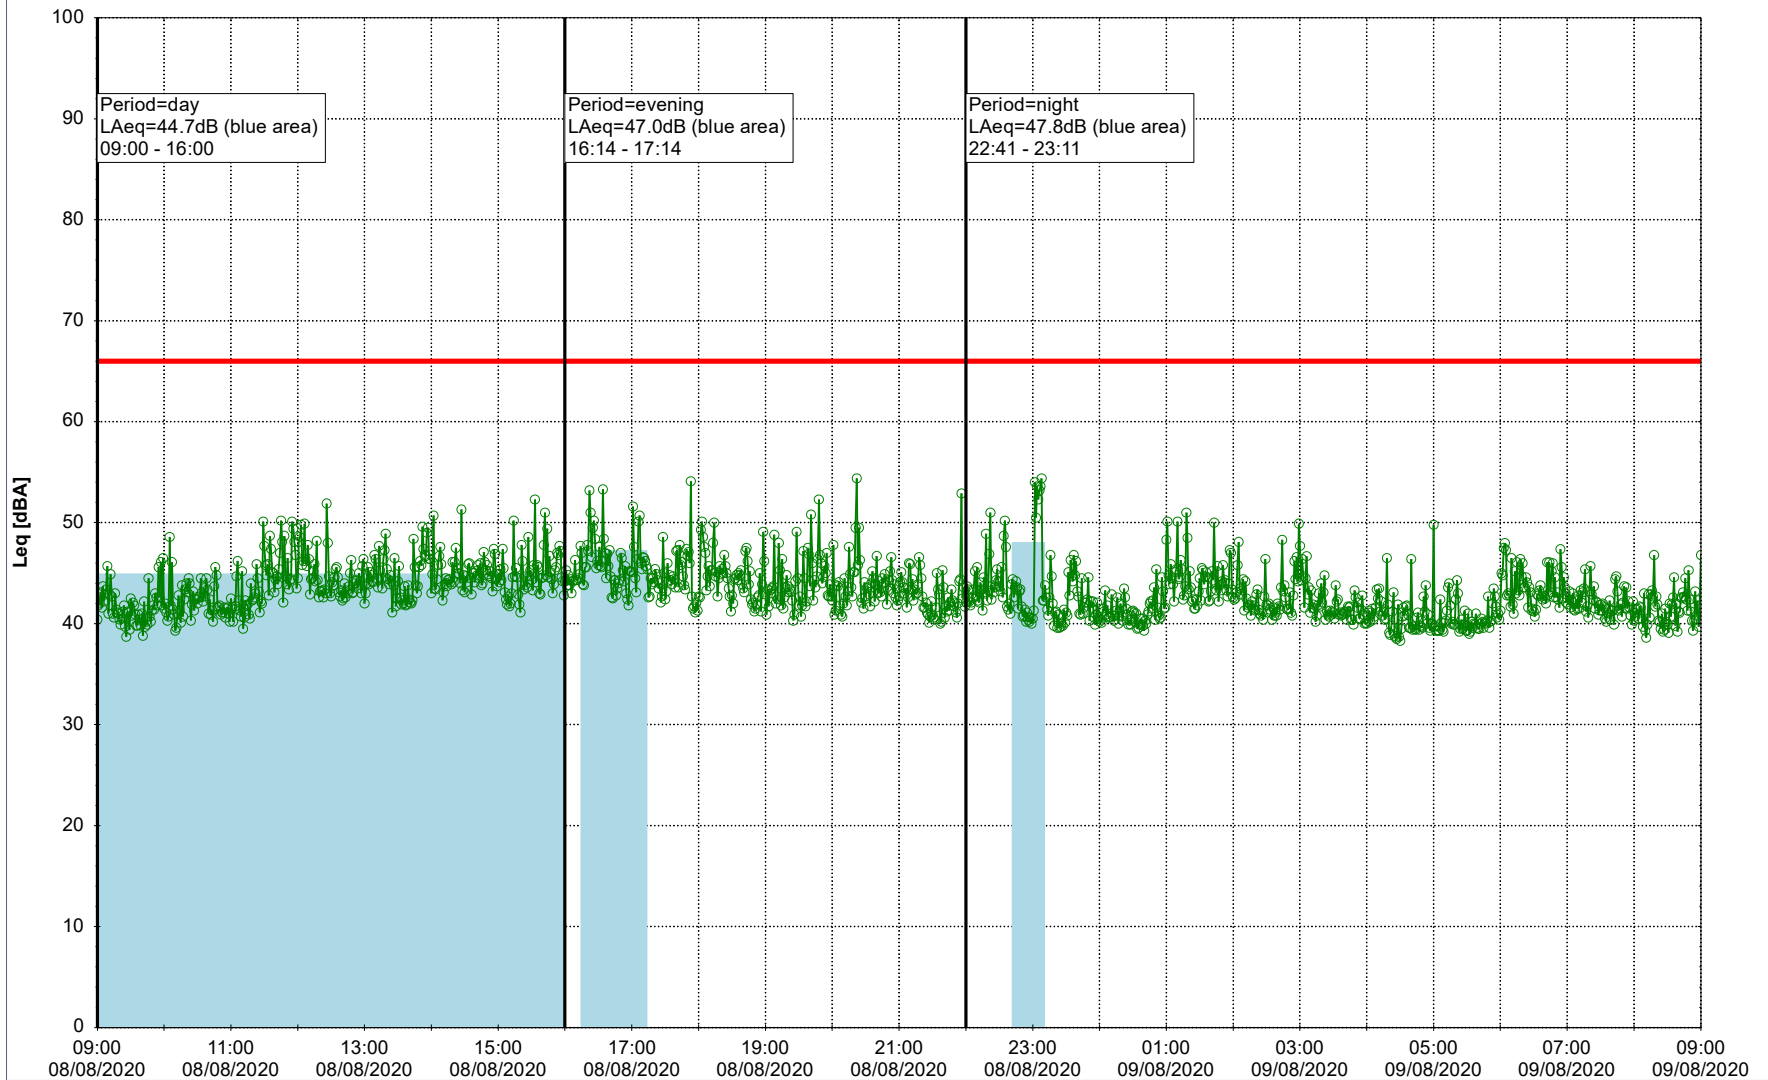

Noise Time Related Diagram

07/08/2020
08/08/2020

○○○○ EBR-OVK_NS02

Project: Kronos Sydhavnen
Construction: Enghave Brygge
Location: N-V

Plan View

Remarks

- Ørsted Værket

Noise Time Related Diagram

08/08/2020
09/08/2020

○○○ EBR-OVK_NS02

Project: Kronos Sydhavnen
Construction: Enghave Brygge
Location: N-V

Plan View

Remarks

- Ørsted Værket

Noise Time Related Diagram

09/08/2020
10/08/2020