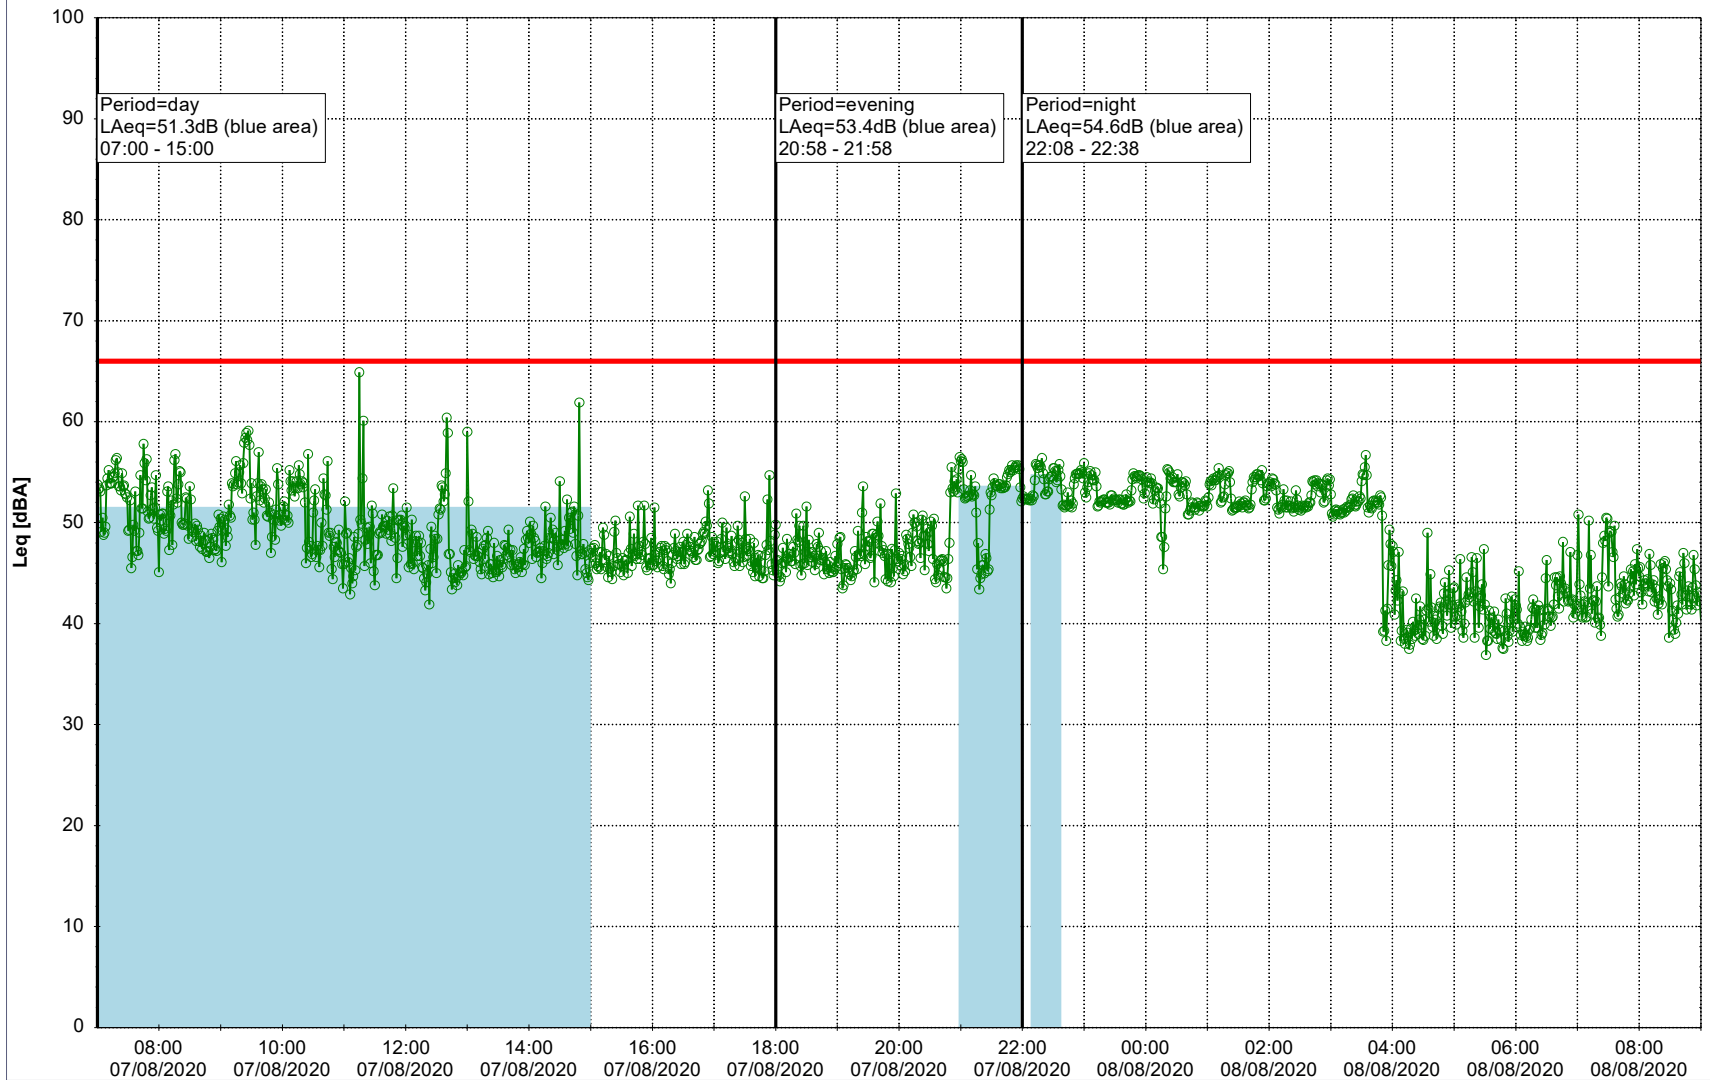

...

Noise Time Related Diagram

06/08/2020
07/08/2020

○○○ EBR-OVK_NS02

Project: Kronos Sydhavnen
Construction: Enghave Brygge
Location: N-V

Plan View

Remarks

- Ørsted Værket

Noise Time Related Diagram

07/08/2020
08/08/2020

○○○○ EBR-OVK_NS02

Project: Kronos Sydhavnen
Construction: Enghave Brygge
Location: N-V

Plan View

Remarks

- Ørsted Værket

Noise Time Related Diagram

08/08/2020
09/08/2020

○○○ EBR-OVK_NS02

Project: Kronos Sydhavnen
Construction: Enghave Brygge
Location: N-V

Plan View

Remarks

- Ørsted Værket

Noise Time Related Diagram

09/08/2020
10/08/2020