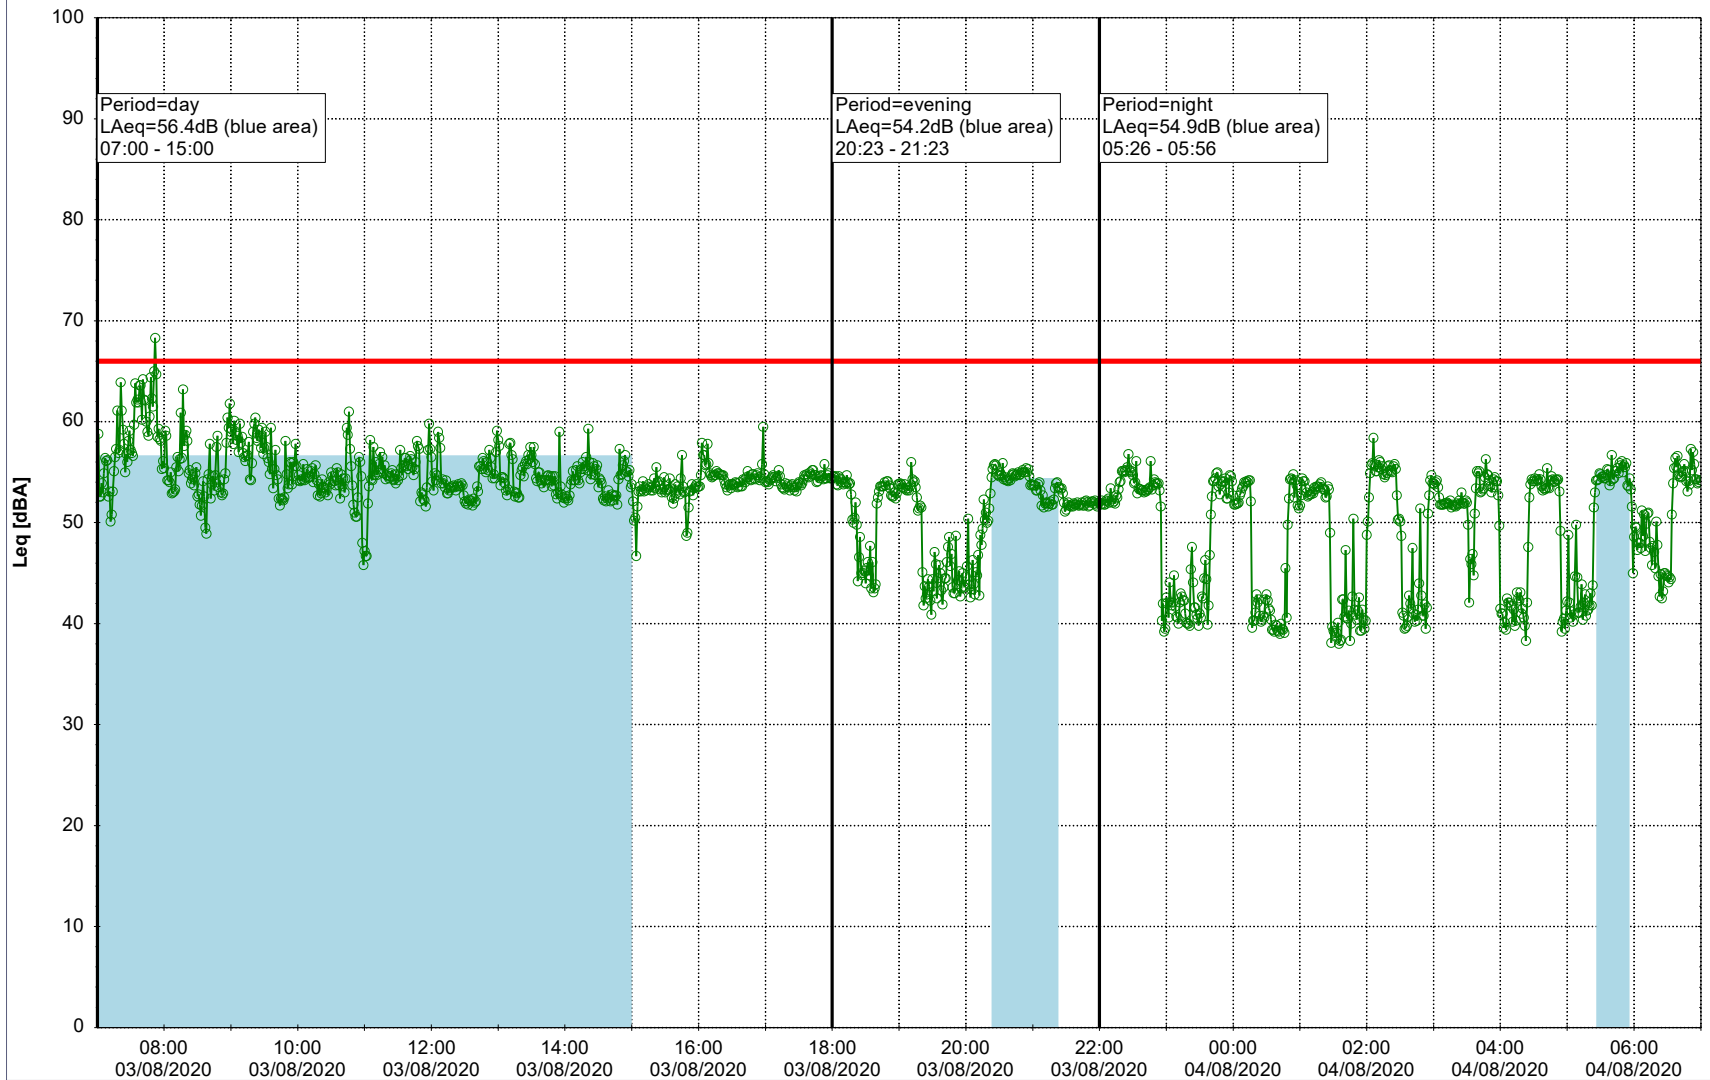

Project: Kronos Sydhavnen
Construction: Enghave Brygge
Location: N-V

Plan View

Remarks

...

Noise Time Related Diagram

03/08/2020
04/08/2020

○○○ EBR-OVK_NS02

Project: Kronos Sydhavnen
Construction: Enghave Brygge
Location: N-V

Plan View

Remarks

...

Noise Time Related Diagram

04/08/2020
05/08/2020

○○○ EBR-OVK_NS02

Project: Kronos Sydhavnen
Construction: Enghave Brygge
Location: N-V

Plan View

Remarks

...

Noise Time Related Diagram

05/08/2020
06/08/2020

○○○ EBR-OVK_NS02

Project: Kronos Sydhavnen
Construction: Enghave Brygge
Location: N-V

Plan View

Remarks

...

Noise Time Related Diagram

06/08/2020
07/08/2020

○○○ EBR-OVK_NS02

Project: Kronos Sydhavnen
Construction: Enghave Brygge
Location: N-V

Plan View

Remarks

- Ørsted Værket