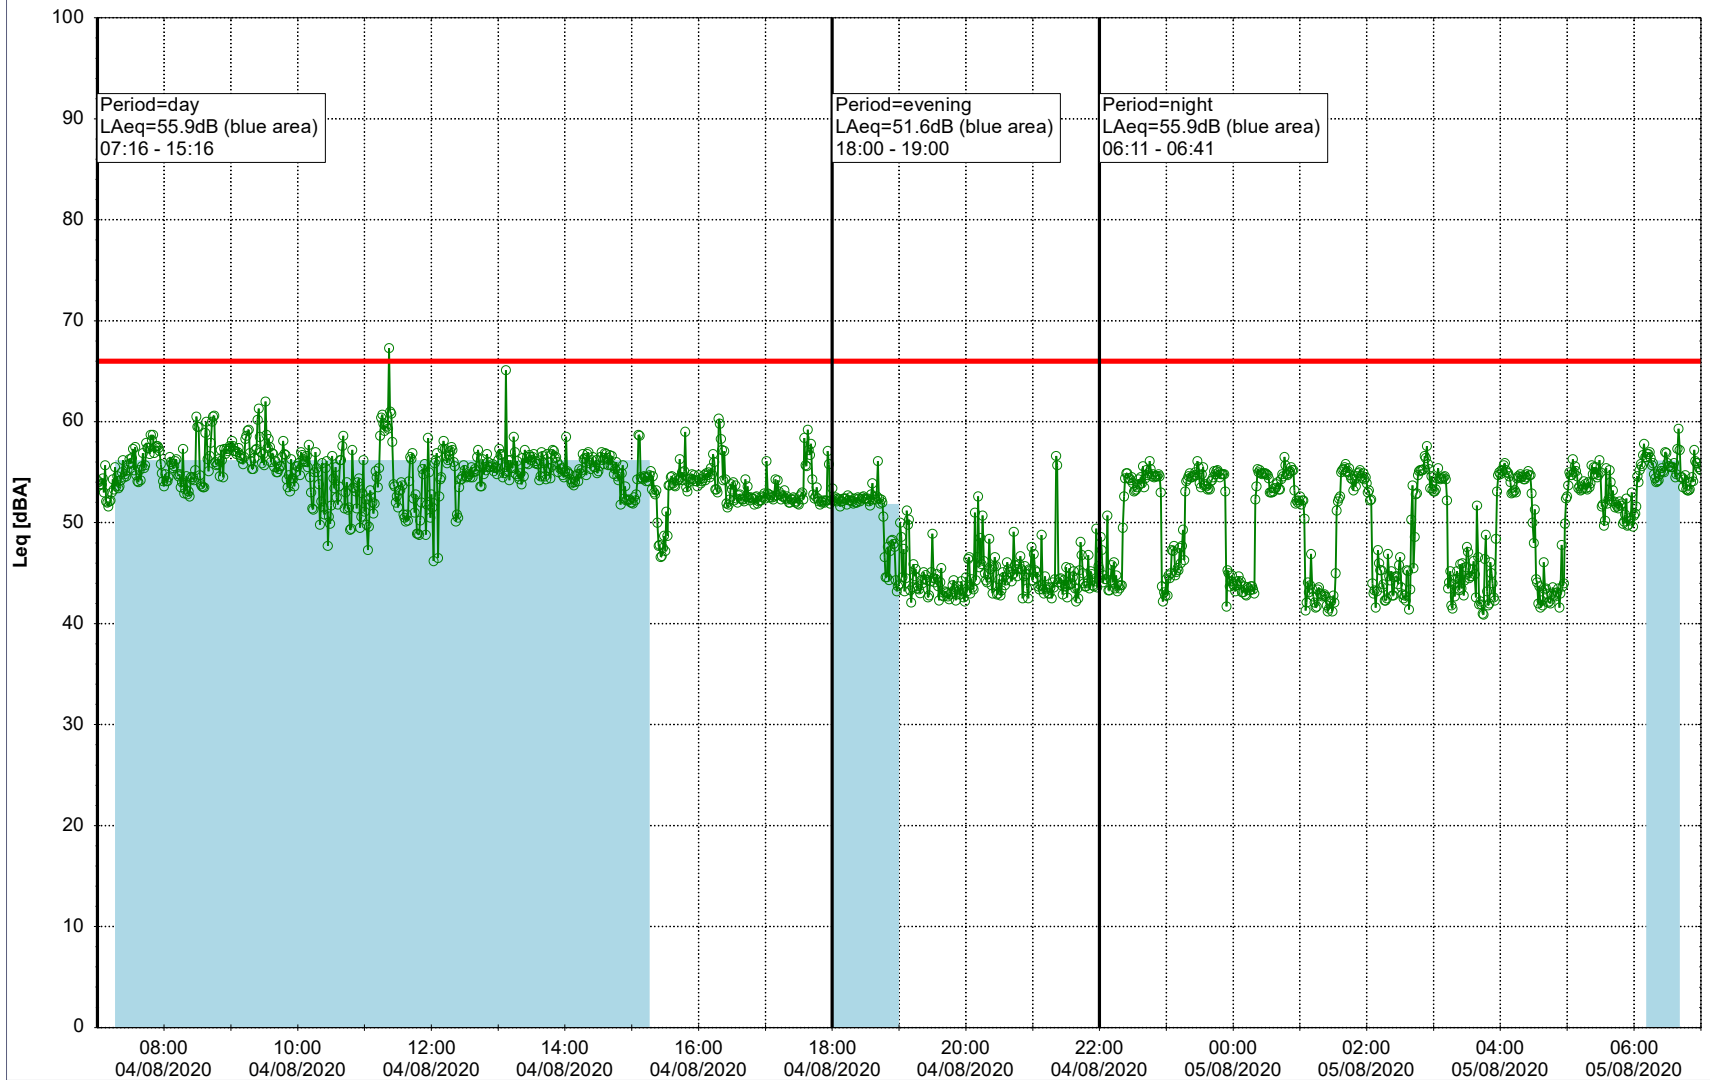

Plan View

Remarks

...

Noise Time Related Diagram

04/08/2020
05/08/2020

○○○ EBR-OVK_NS02

Project: Kronos Sydhavnen
Construction: Enghave Brygge
Location: N-V

Plan View

Remarks

...

Noise Time Related Diagram

05/08/2020
06/08/2020

○○○ EBR-OVK_NS02

Project: Kronos Sydhavnen
Construction: Enghave Brygge
Location: N-V

Plan View

Remarks

...

Noise Time Related Diagram

06/08/2020
07/08/2020

○○○ EBR-OVK_NS02

Project: Kronos Sydhavnen
Construction: Enghave Brygge
Location: N-V

Plan View

Remarks

- Ørsted Værket

Noise Time Related Diagram

07/08/2020
08/08/2020

○○○○ EBR-OVK_NS02

Project: Kronos Sydhavnen
Construction: Enghave Brygge
Location: N-V

Plan View

Remarks

- Ørsted Værket

Noise Time Related Diagram