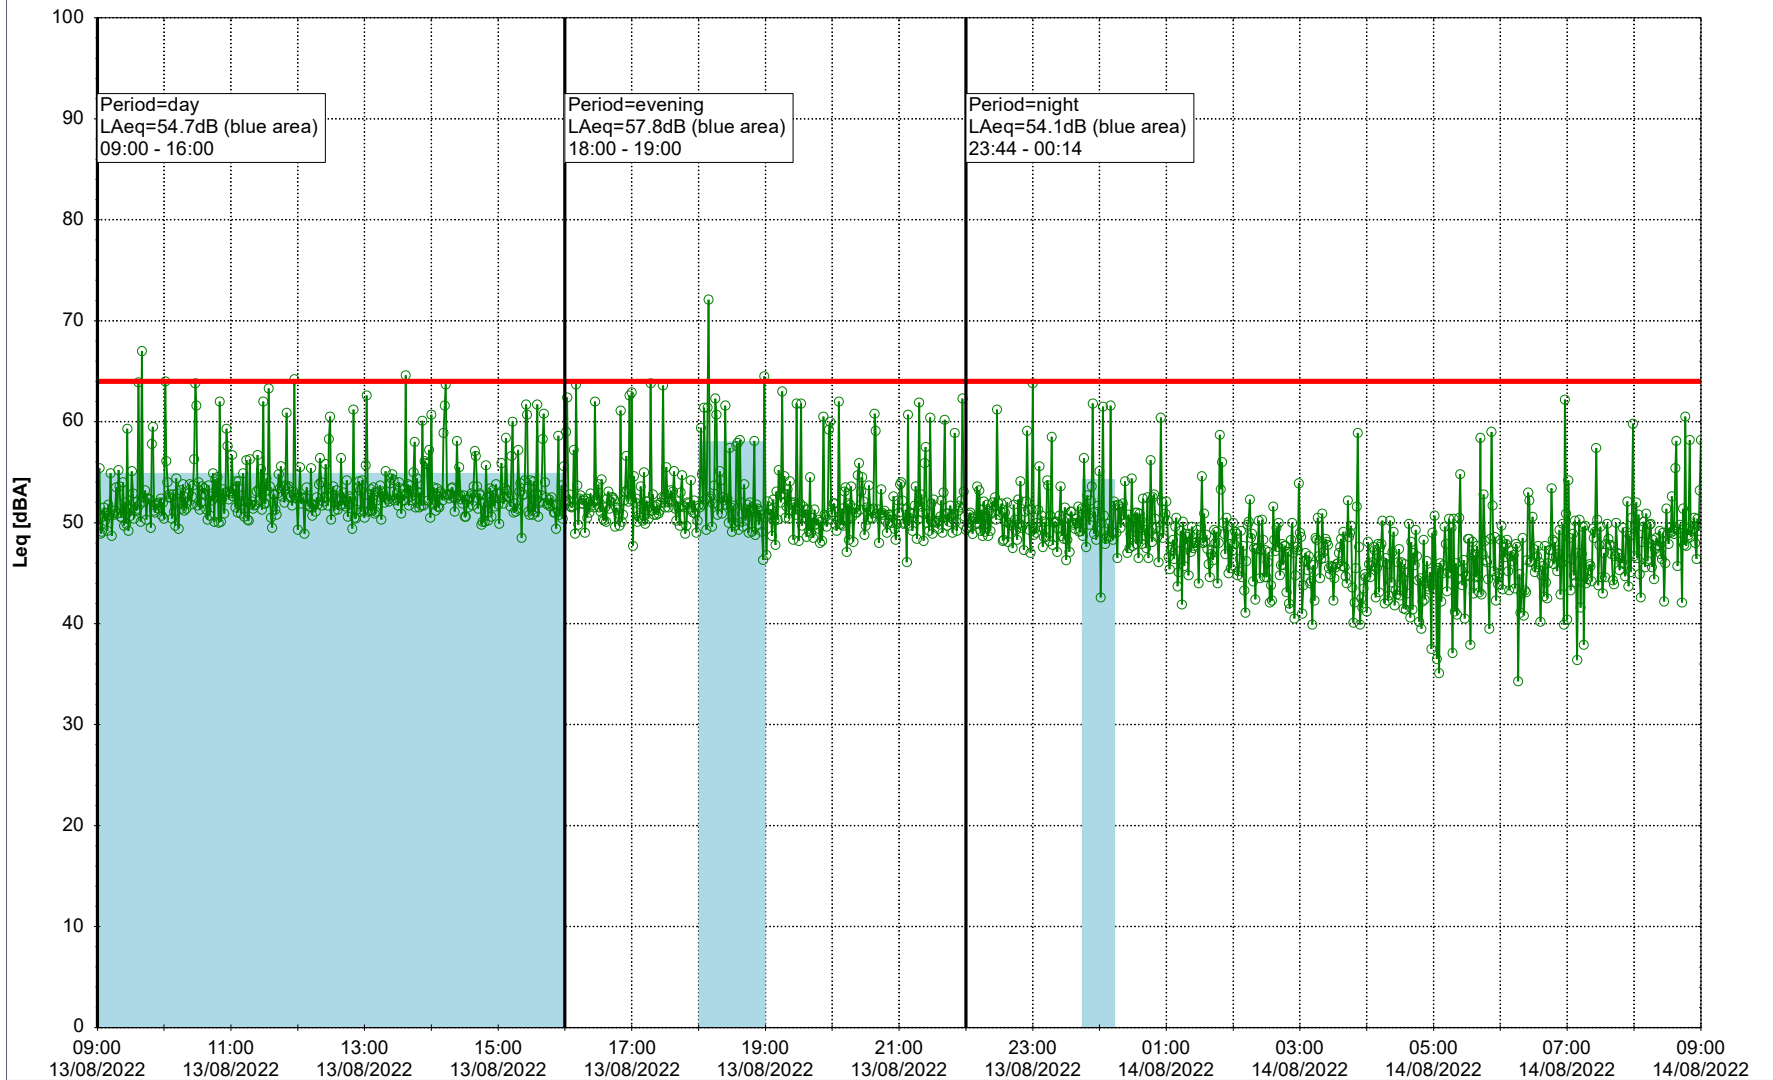

Noise Time Related Diagram

12/08/2022
13/08/2022

○○○○ GAB_NS01

Project: Kronos Sydhavnen
Construction: Gåsebæk
Location: N-V

Plan View

Remarks

...

Noise Time Related Diagram

13/08/2022
14/08/2022

○○○ GAB_NS01

Project: Kronos Sydhavnen
Construction: Gåsebæk
Location: N-V

14/08/2022
15/08/2022

Plan View

Remarks

...

Noise Time Related Diagram