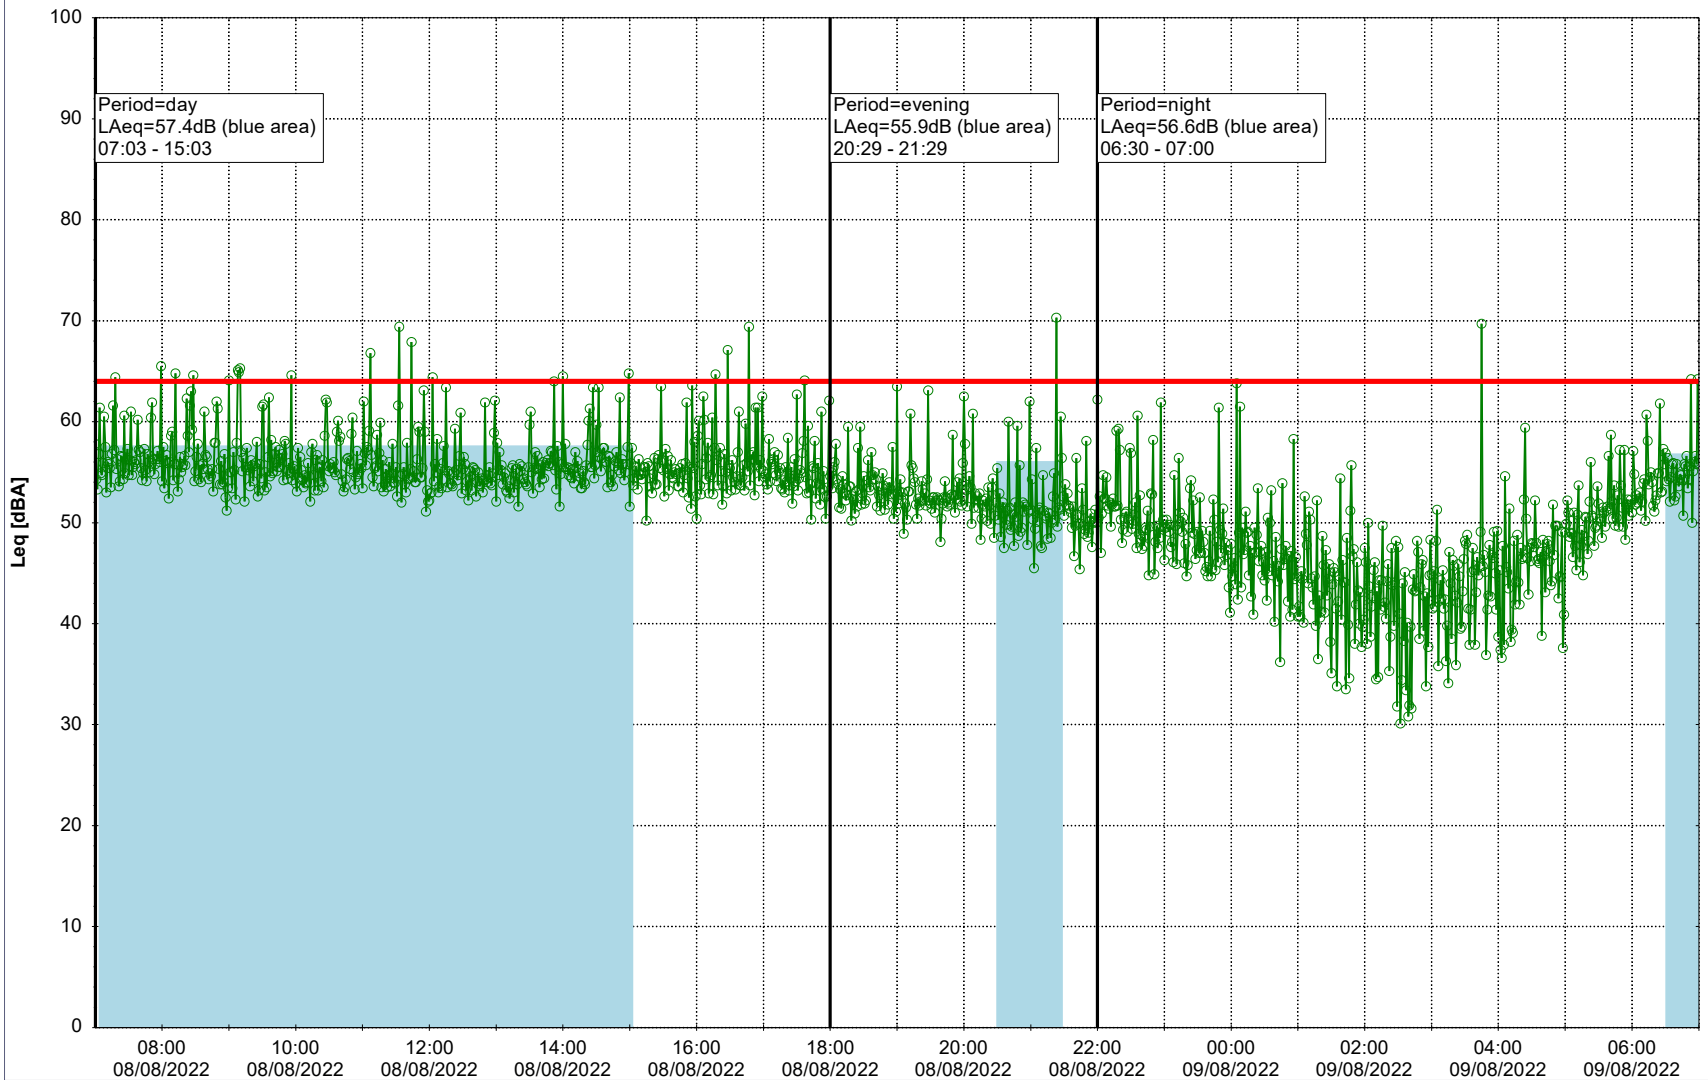

Noise Time Related Diagram

08/08/2022
09/08/2022

○○○ GAB_NS01