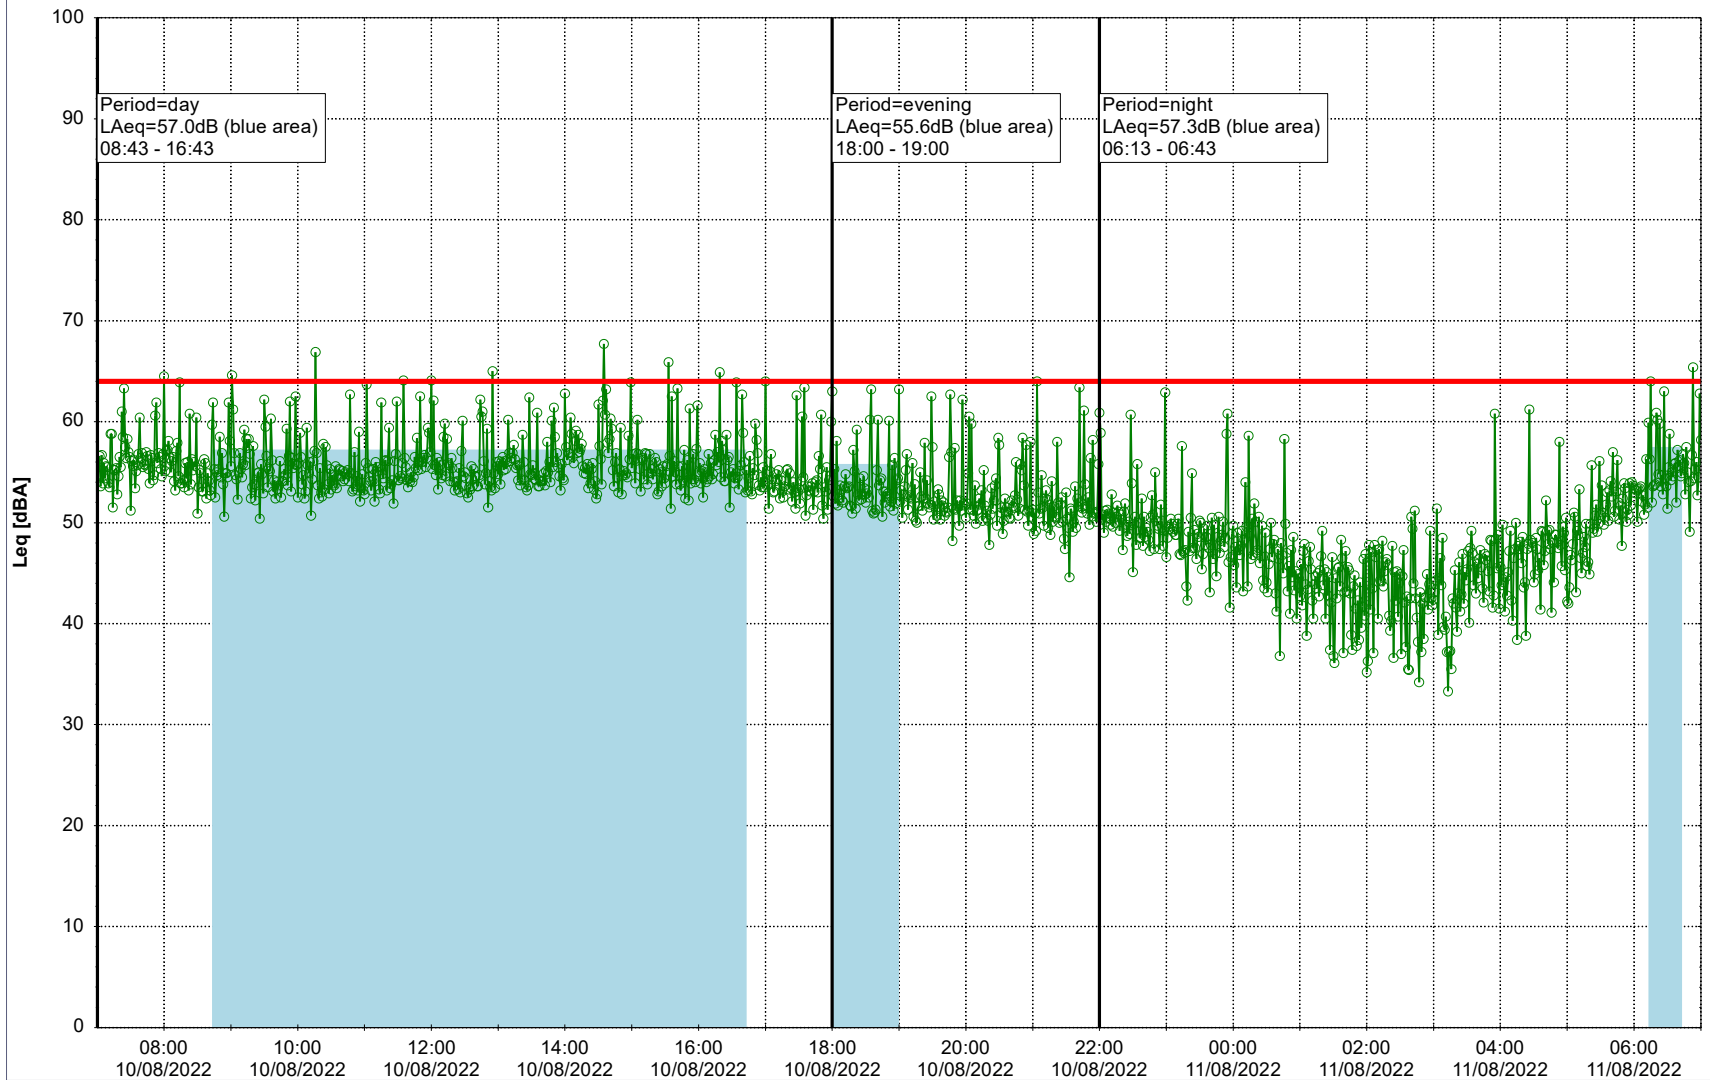

09/08/2022
10/08/2022

Plan View

Remarks

...

Noise Time Related Diagram

○○○ GAB_NS01

Project: Kronos Sydhavnen
Construction: Gåsebæk
Location: N-V

Plan View

Remarks

...

Noise Time Related Diagram

10/08/2022
11/08/2022

○○○ GAB_NS01

Project: Kronos Sydhavnen
Construction: Gåsebæk
Location: N-V

11/08/2022
12/08/2022

Plan View

Remarks

...

Noise Time Related Diagram

○○○ GAB_NS01

Project: Kronos Sydhavnen
Construction: Gåsebæk
Location: N-V

Plan View

Remarks

...