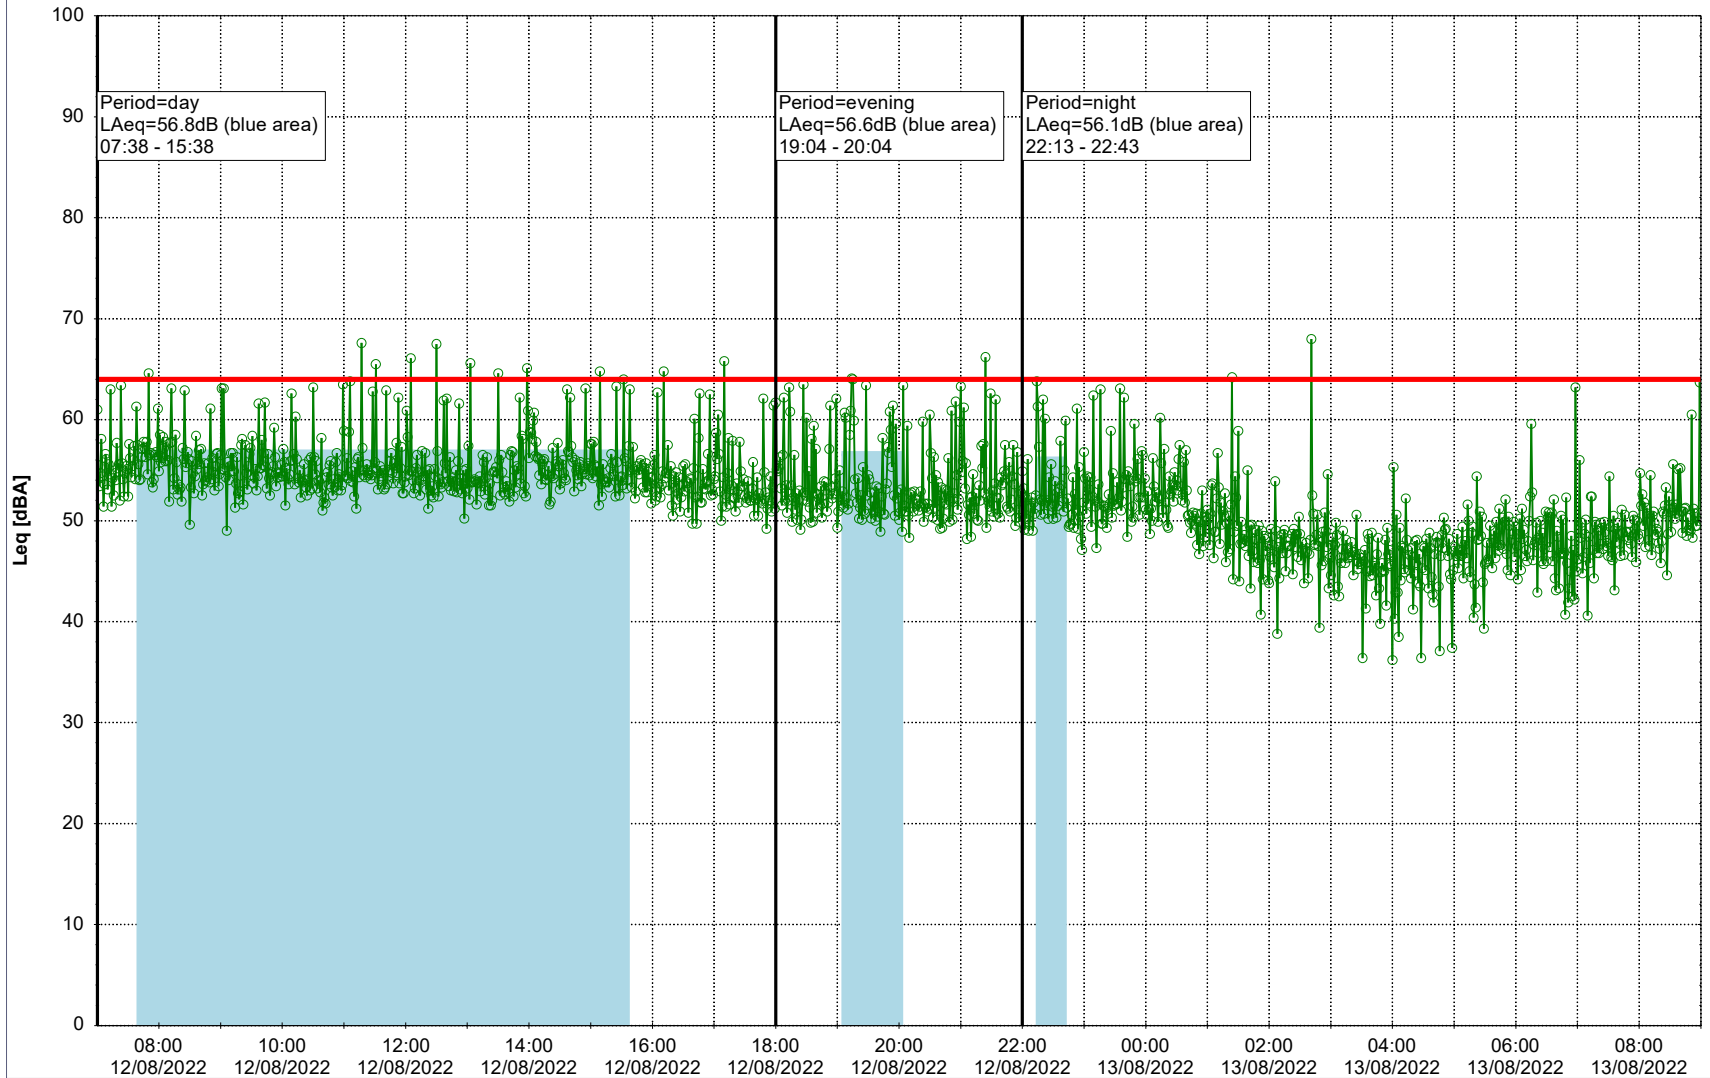

Remarks

...

Noise Time Related Diagram

○○○ GAB_NS01

Project: Kronos Sydhavnen
Construction: Gåsebæk
Location: N-V

Plan View

Remarks

...

Noise Time Related Diagram

12/08/2022
13/08/2022

○○○○ GAB_NS01

Project: Kronos Sydhavnen
Construction: Gåsebæk
Location: N-V

Plan View

Remarks

...

Noise Time Related Diagram

13/08/2022
14/08/2022

○○○ GAB_NS01

Project: Kronos Sydhavnen
Construction: Gåsebæk
Location: N-V

14/08/2022
15/08/2022

Plan View

Remarks

...

Noise Time Related Diagram