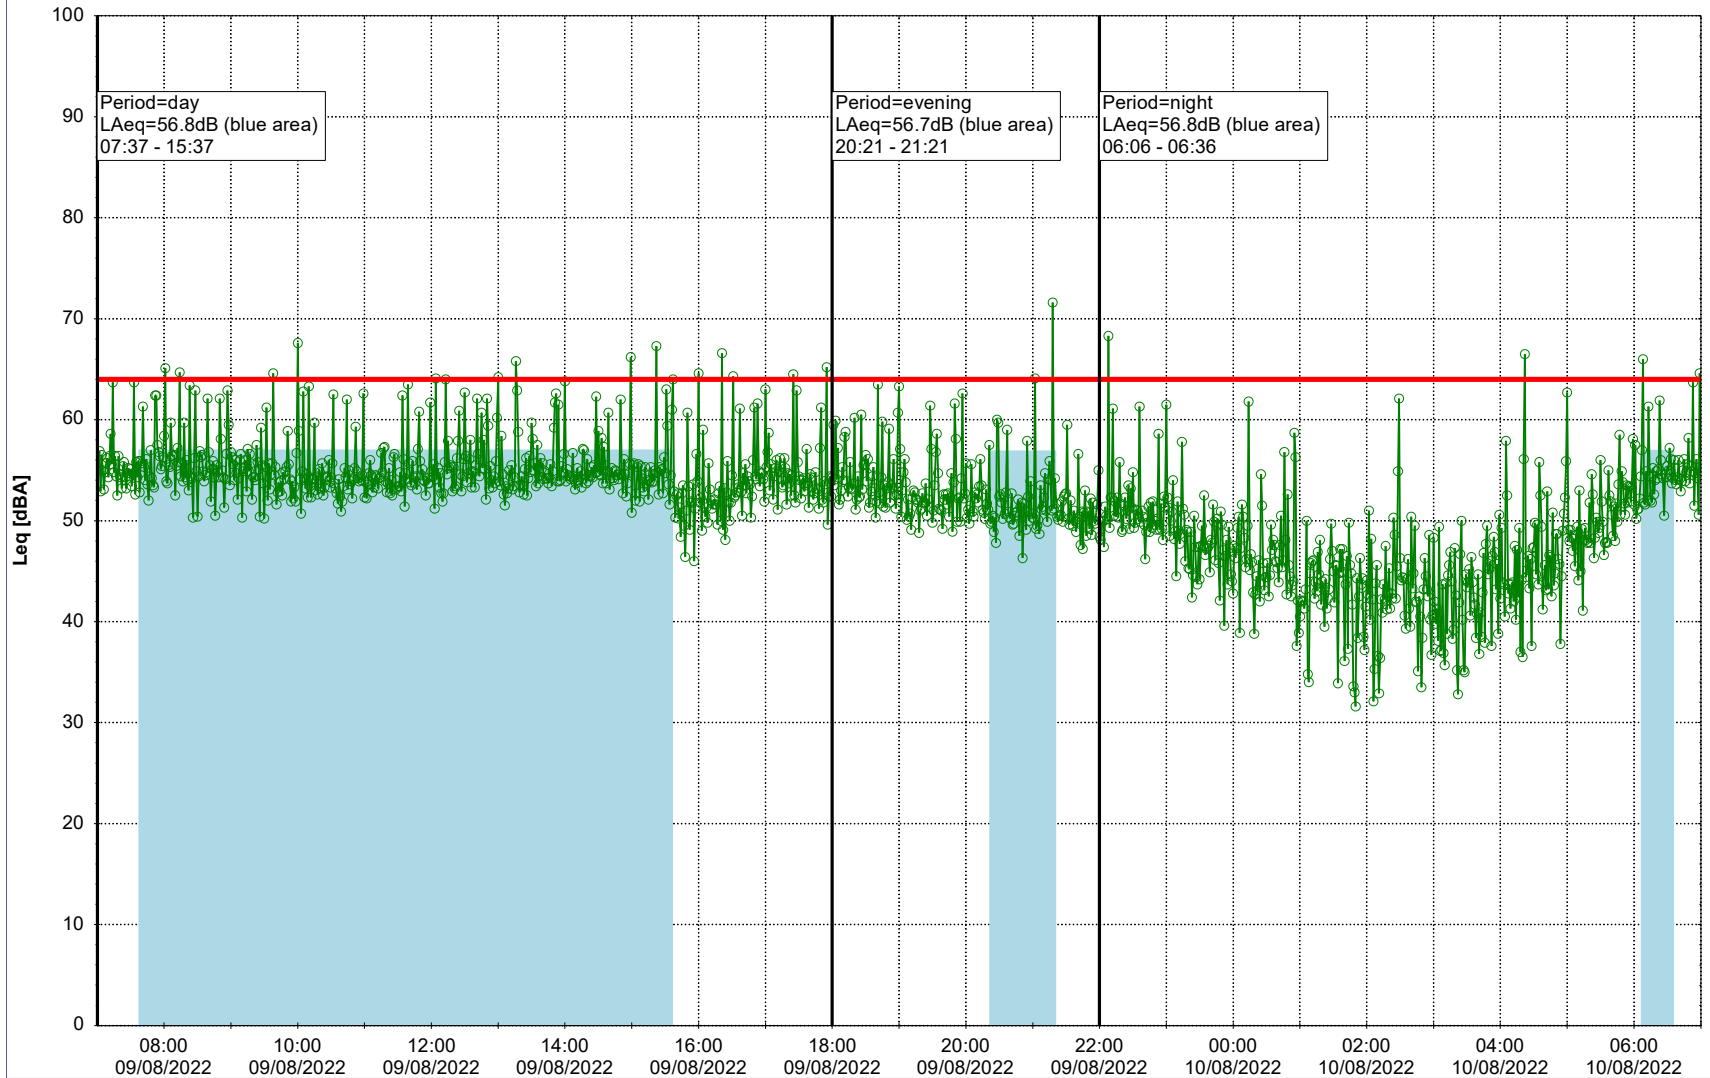

09/08/2022
10/08/2022

Plan View

Remarks

...

Noise Time Related Diagram

○○○ GAB_NS01

Project: Kronos Sydhavnen
Construction: Gåsebæk
Location: N-V

Plan View

Remarks

...

Noise Time Related Diagram

10/08/2022
11/08/2022

○○○ GAB_NS01

Project: Kronos Sydhavnen
Construction: Gåsebæk
Location: N-V

11/08/2022
12/08/2022

Plan View

Remarks

...

Noise Time Related Diagram

○○○ GAB_NS01

Project: Kronos Sydhavnen
Construction: Gåsebæk
Location: N-V

Plan View

Remarks

...

Noise Time Related Diagram

12/08/2022
13/08/2022

○○○○ GAB_NS01

Project: Kronos Sydhavnen
Construction: Gåsebæk
Location: N-V

Plan View

Remarks

...

Noise Time Related Diagram