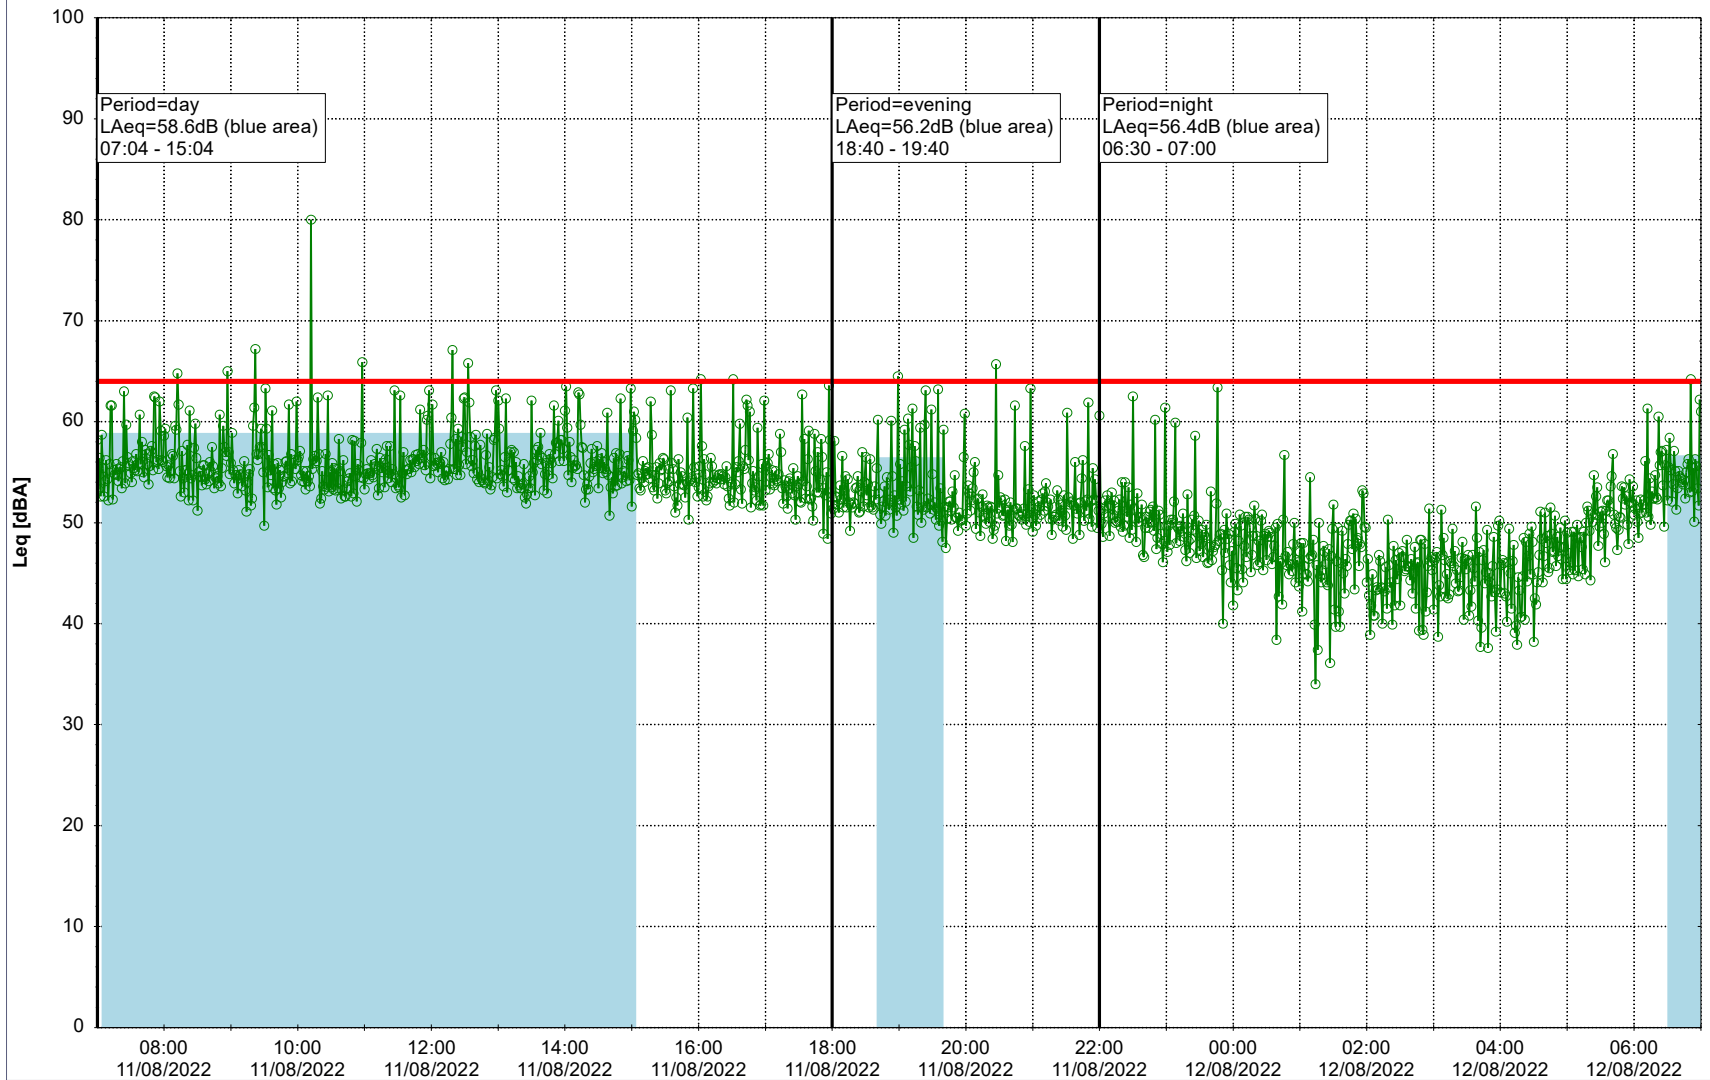

Remarks

...

Noise Time Related Diagram

10/08/2022
11/08/2022

○○○ GAB_NS01

Project: Kronos Sydhavnen
Construction: Gåsebæk
Location: N-V

11/08/2022
12/08/2022

Plan View

Remarks

...

Noise Time Related Diagram

○○○ GAB_NS01

Project: Kronos Sydhavnen
Construction: Gåsebæk
Location: N-V

Plan View

Remarks

...

Noise Time Related Diagram

12/08/2022
13/08/2022

○○○○ GAB_NS01

Project: Kronos Sydhavnen
Construction: Gåsebæk
Location: N-V

Plan View

Remarks

...

Noise Time Related Diagram

13/08/2022
14/08/2022

○○○ GAB_NS01

Project: Kronos Sydhavnen
Construction: Gåsebæk
Location: N-V

14/08/2022
15/08/2022

Plan View

Remarks

...

Noise Time Related Diagram