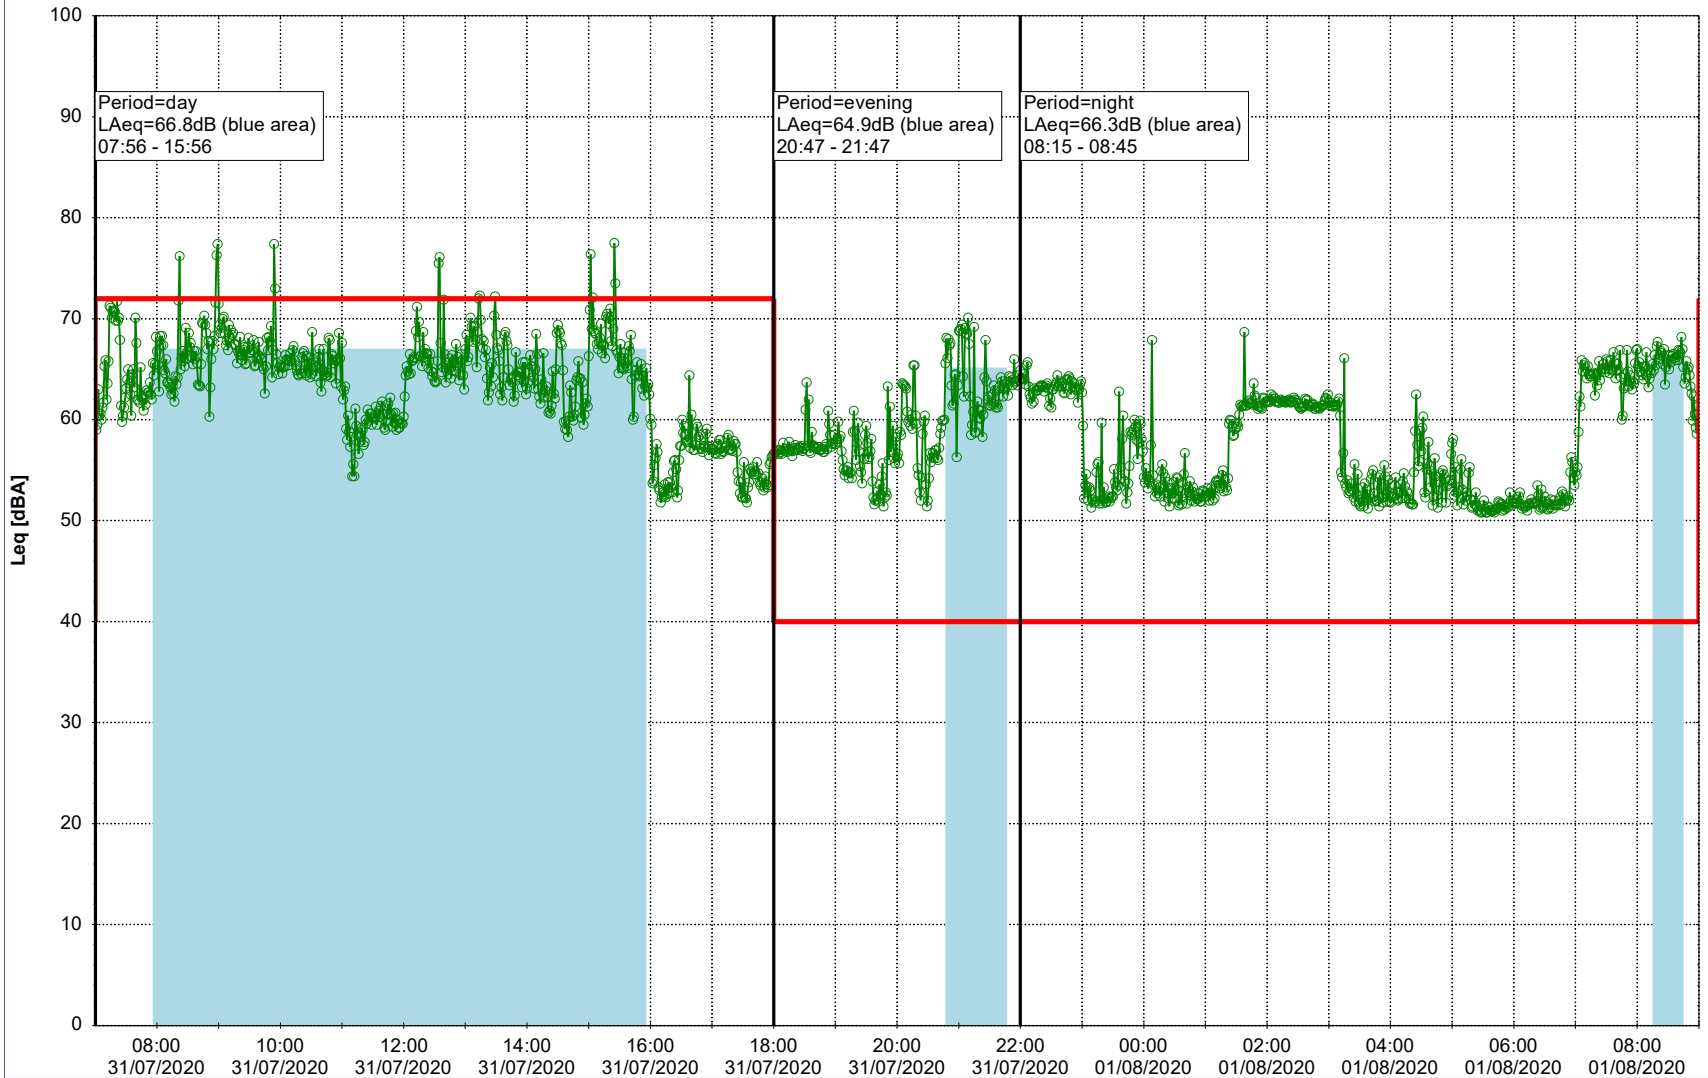

...

Noise Time Related Diagram

30/07/2020
31/07/2020

○○○○ MOP_NS01

Project: Kronos Sydhavnen
Construction: Mozarts Plads
Location: N-V

31/07/2020
01/08/2020

Noise Time Related Diagram

○○○○ MOP_NS01

Remarks

...

Project: Kronos Sydhavnen
Construction: Mozarts Plads
Location: N-V

Plan View

Remarks

...

Noise Time Related Diagram

01/08/2020
02/08/2020

○○○○ MOP_NS01

Project: Kronos Sydhavnen
Construction: Mozarts Plads
Location: N-V

02/08/2020
03/08/2020

Plan View

Remarks

...

Noise Time Related Diagram

○○○○ MOP_NS01