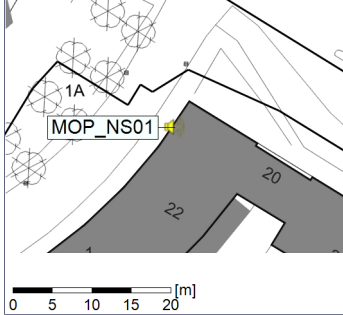

Project: Kronos Sydhavnen
Construction: Mozarts Plads
Location: N-V

Plan View

Remarks

...

Noise Time Related Diagram

27/07/2020
28/07/2020

○○○○ MOP_NS01

Project: Kronos Sydhavnen
Construction: Mozarts Plads
Location: N-V