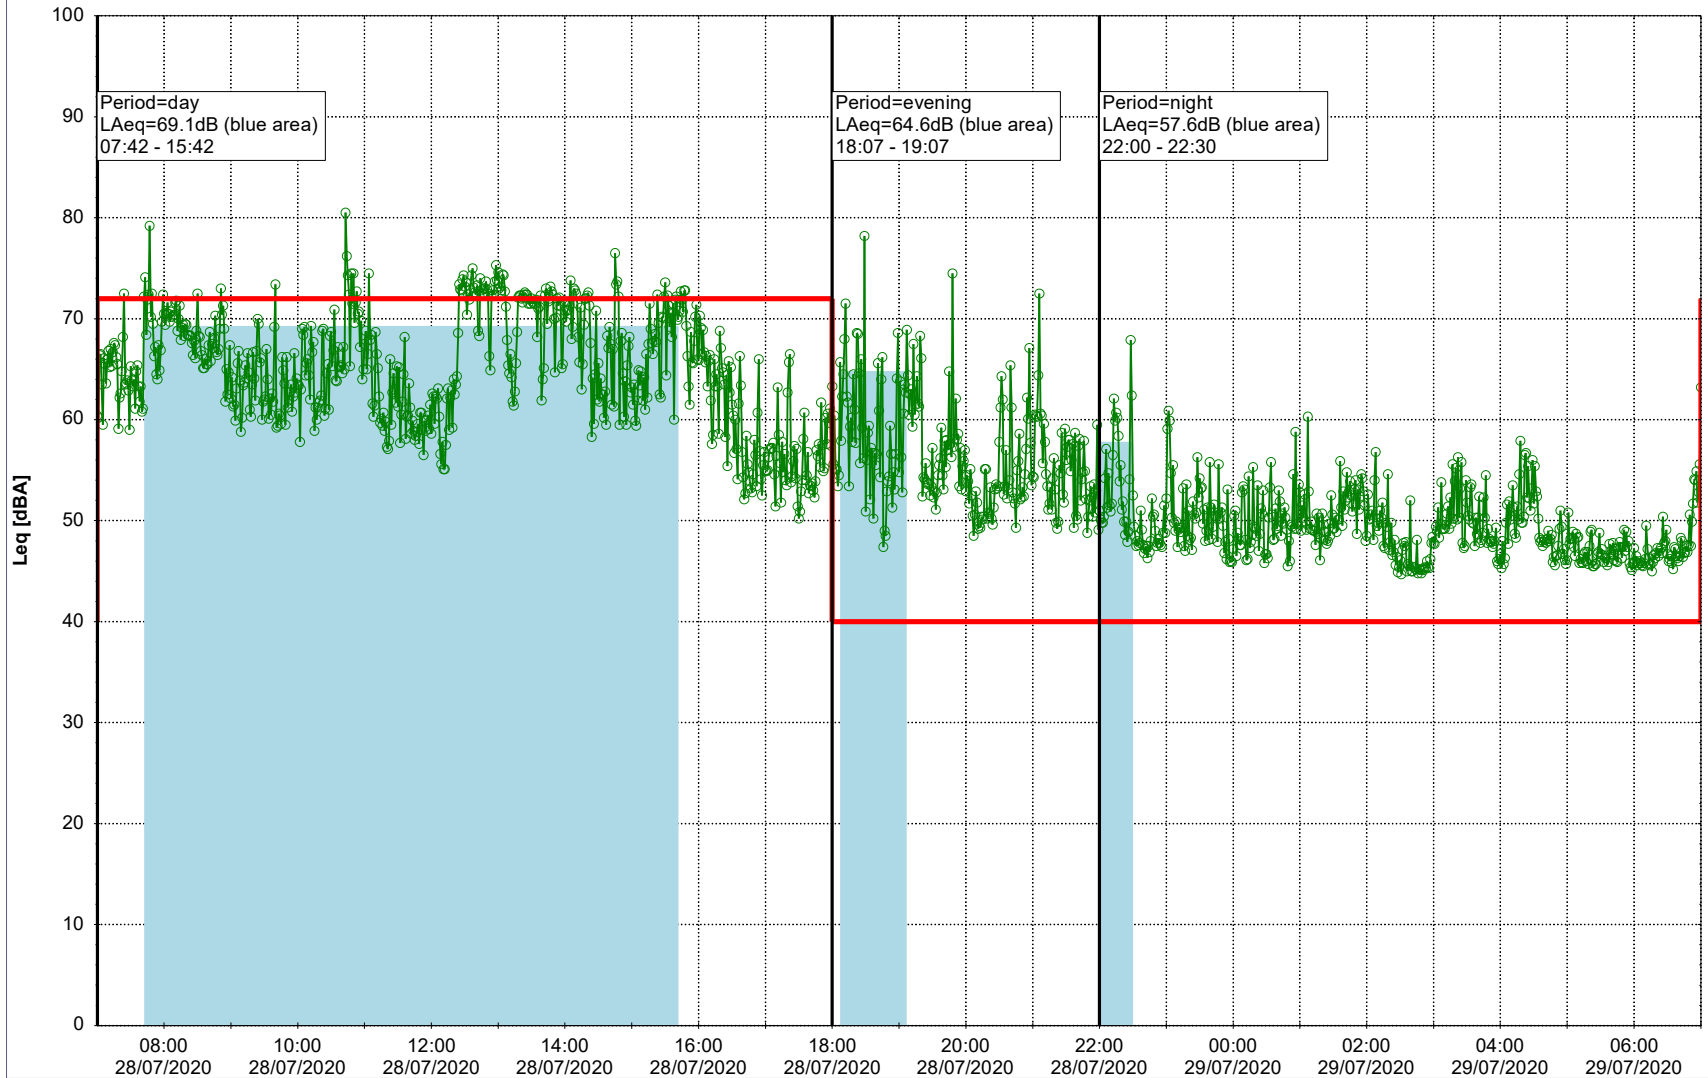

28/07/2020
29/07/2020

Plan View

Remarks

...

Noise Time Related Diagram

○○○○ MOP_NS01

Project: Kronos Sydhavnen
Construction: Mozarts Plads
Location: N-V

Plan View

Remarks

...

Noise Time Related Diagram

29/07/2020
30/07/2020

○○○ MOP_NS01

Project: Kronos Sydhavnen
Construction: Mozarts Plads
Location: N-V

Plan View

Remarks

...

Noise Time Related Diagram

30/07/2020
31/07/2020

○○○○ MOP_NS01

Project: Kronos Sydhavnen
Construction: Mozarts Plads
Location: N-V

31/07/2020
01/08/2020

Noise Time Related Diagram

○○○○ MOP_NS01

Remarks

...

Project: Kronos Sydhavnen
Construction: Mozarts Plads
Location: N-V

Plan View

Remarks

...

Noise Time Related Diagram

01/08/2020
02/08/2020