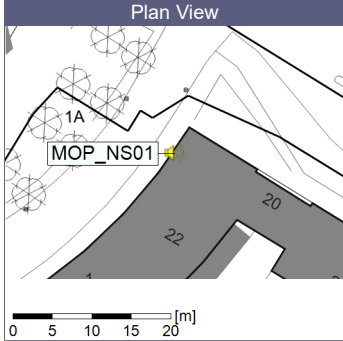

...

Noise Time Related Diagram

30/07/2020
31/07/2020

○○○○ MOP_NS01

Project: Kronos Sydhavnen
Construction: Mozarts Plads
Location: N-V

31/07/2020
01/08/2020

Noise Time Related Diagram

○○○○ MOP_NS01