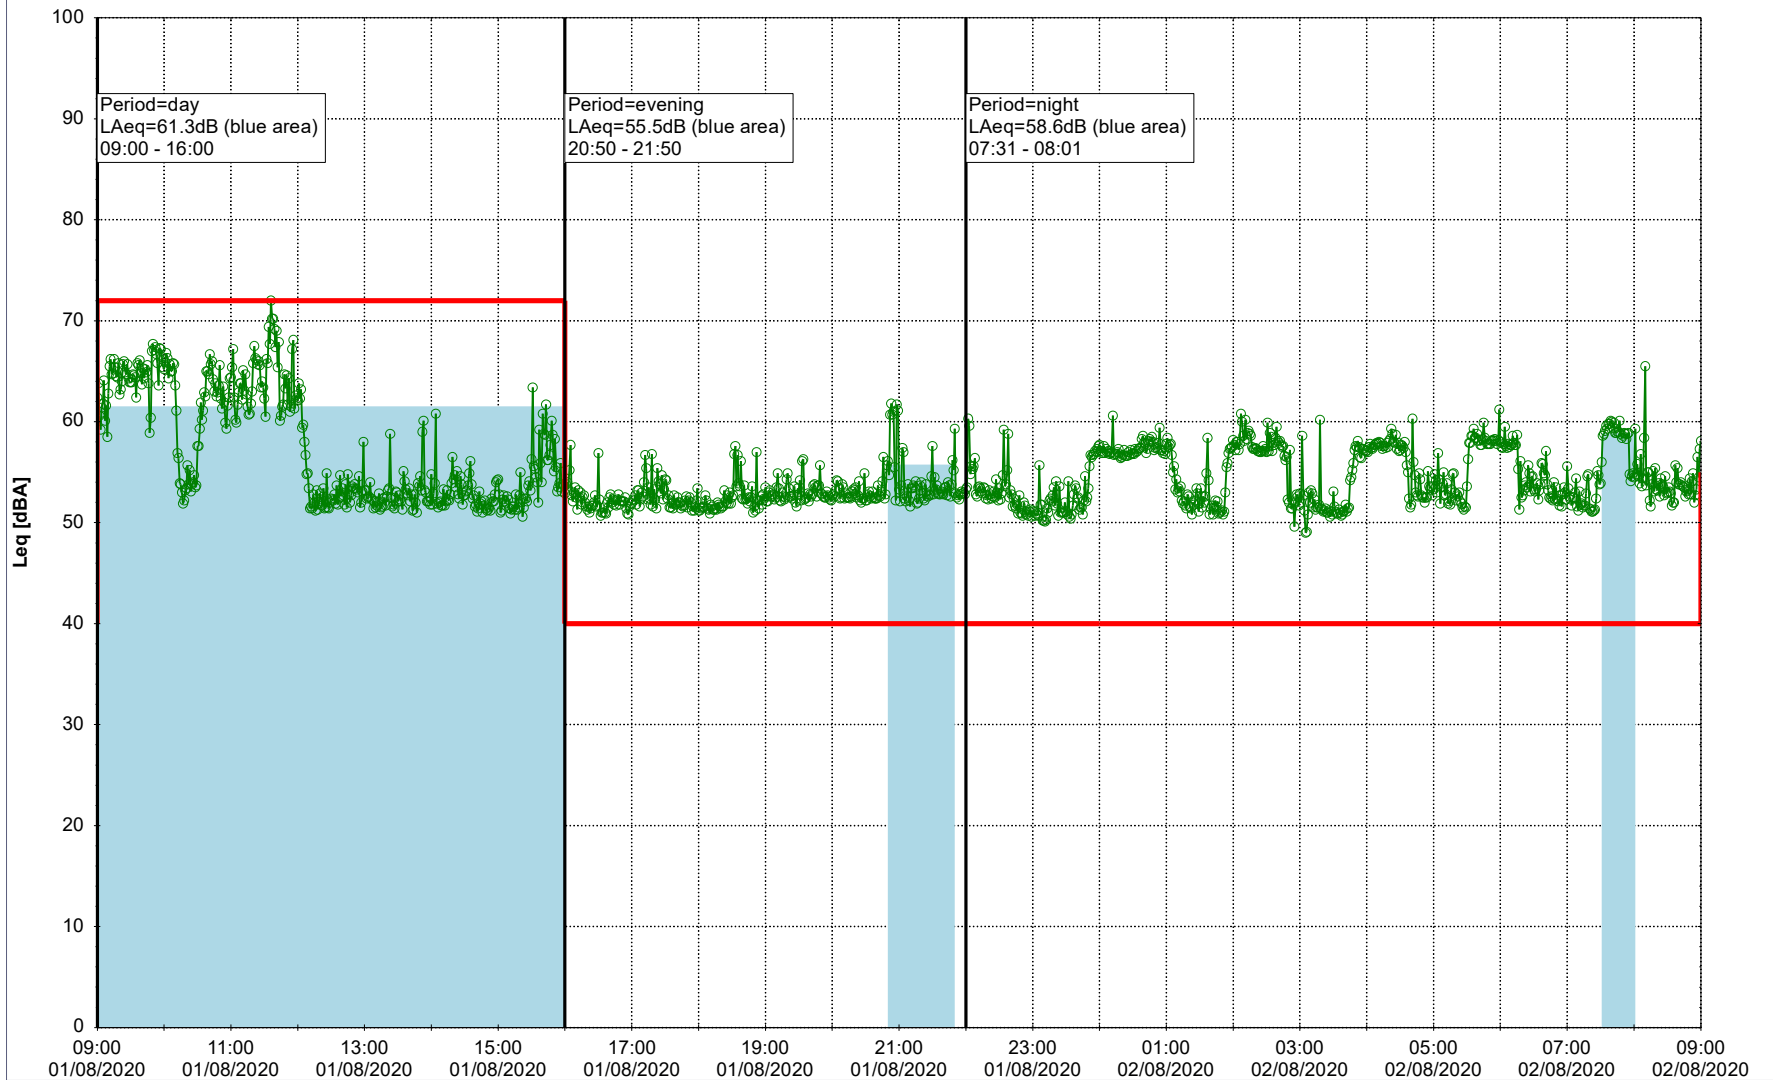

Remarks

...

Project: Kronos Sydhavnen
Construction: Mozarts Plads
Location: N-V

Plan View

Remarks

...

Noise Time Related Diagram

01/08/2020
02/08/2020

○○○○ MOP_NS01

Project: Kronos Sydhavnen
Construction: Mozarts Plads
Location: N-V

02/08/2020
03/08/2020

Plan View

Remarks

...

Noise Time Related Diagram

○○○○ MOP_NS01