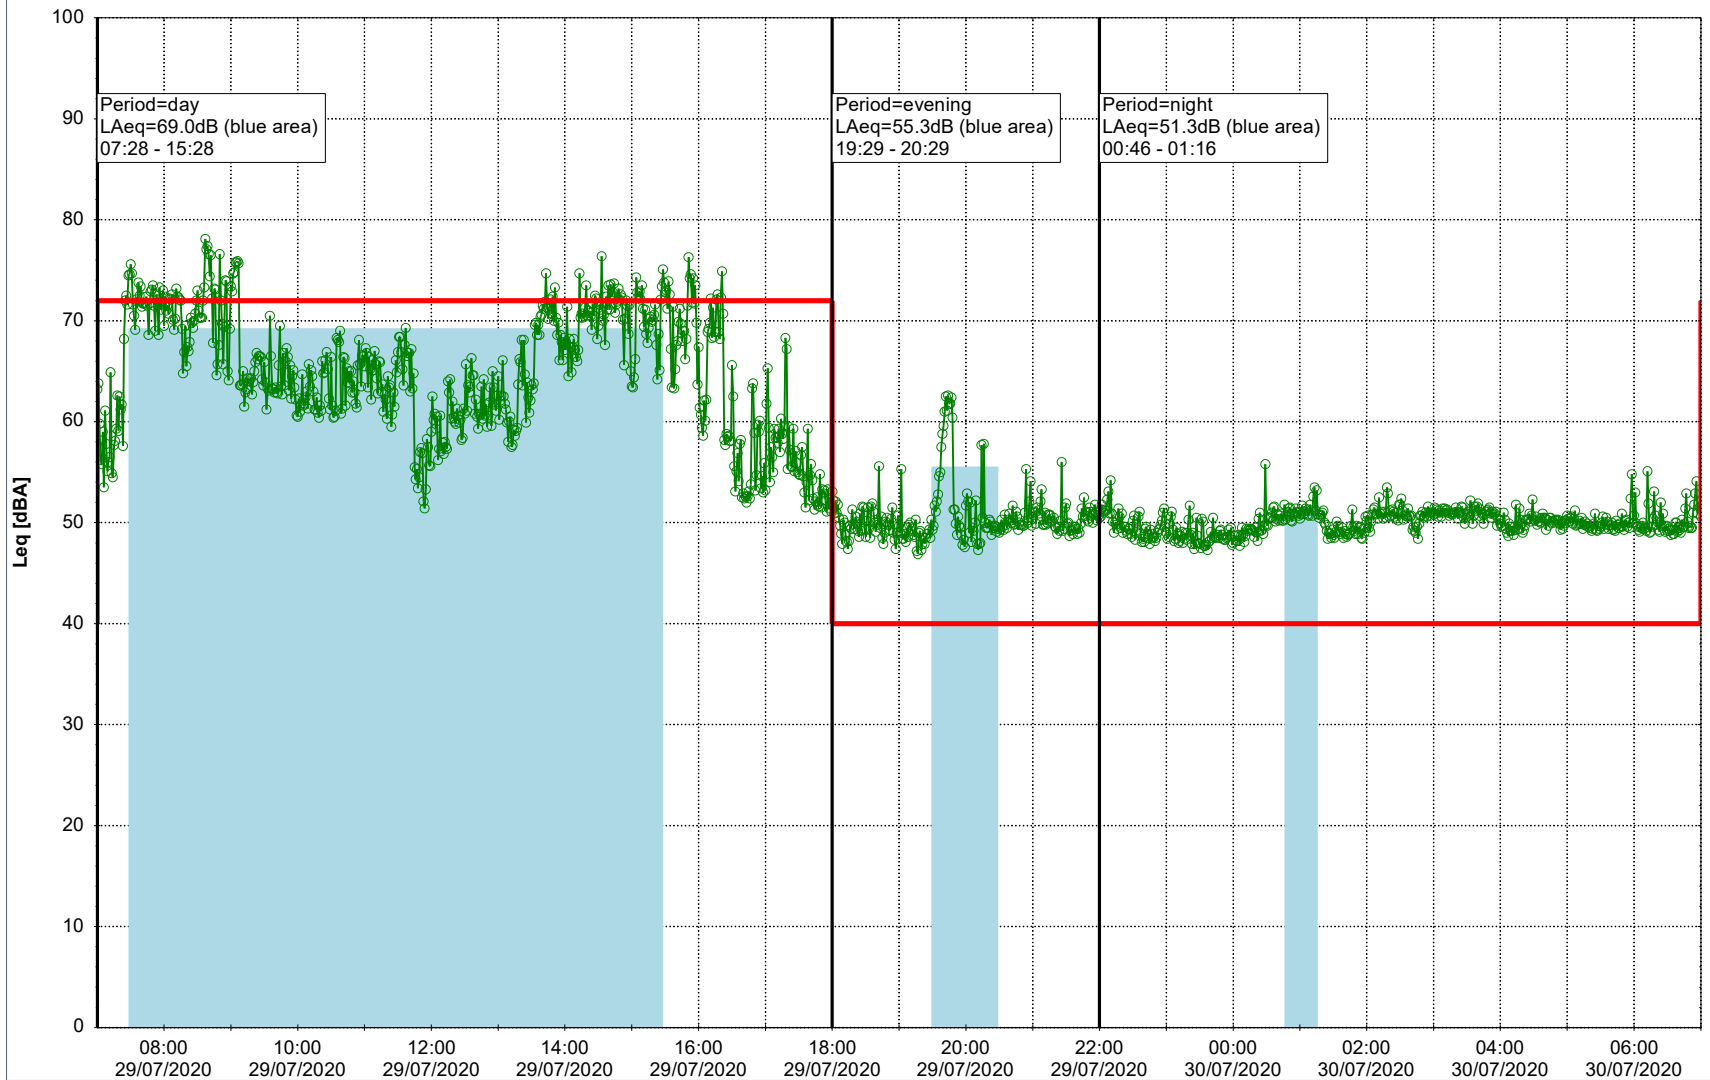

28/07/2020
29/07/2020

Plan View

Remarks

...

Noise Time Related Diagram

○○○○ MOP_NS01

Project: Kronos Sydhavnen
Construction: Mozarts Plads
Location: N-V

Plan View

Remarks

...

Noise Time Related Diagram

29/07/2020
30/07/2020

○○○ MOP_NS01

Project: Kronos Sydhavnen
Construction: Mozarts Plads
Location: N-V

Plan View

Remarks

...

Noise Time Related Diagram

30/07/2020
31/07/2020

○○○○ MOP_NS01

Project: Kronos Sydhavnen
Construction: Mozarts Plads
Location: N-V

31/07/2020
01/08/2020

Noise Time Related Diagram

○○○○ MOP_NS01

Remarks

...

Project: Kronos Sydhavnen
Construction: Mozarts Plads
Location: N-V

Plan View

Remarks

...

Noise Time Related Diagram

01/08/2020
02/08/2020