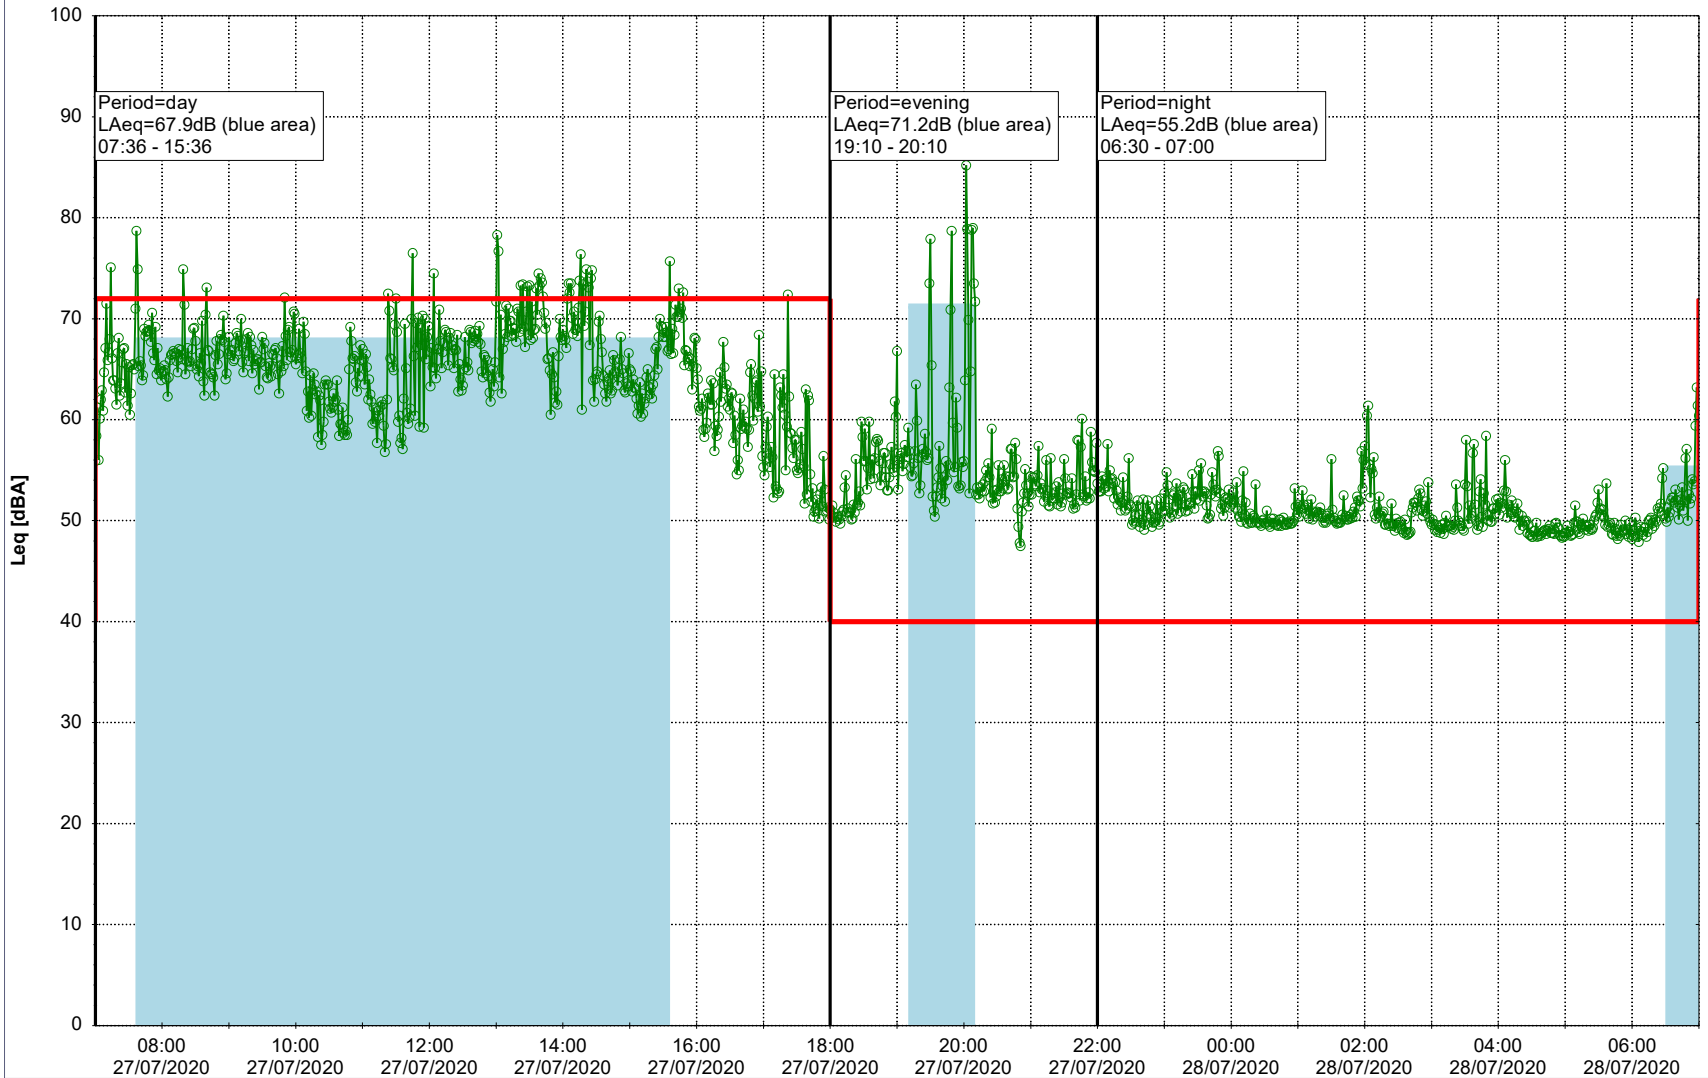

Project: Kronos Sydhavnen
Construction: Mozarts Plads
Location: N-V

Plan View

Remarks

...

Noise Time Related Diagram

27/07/2020
28/07/2020

○○○○ MOP_NS01

Project: Kronos Sydhavnen
Construction: Mozarts Plads
Location: N-V

28/07/2020
29/07/2020

Plan View

Remarks

...

Noise Time Related Diagram

○○○○ MOP_NS01

Project: Kronos Sydhavnen
Construction: Mozarts Plads
Location: N-V

Plan View

...

Noise Time Related Diagram

30/07/2020
31/07/2020

○○○○ MOP_NS01

Project: Kronos Sydhavnen
Construction: Mozarts Plads
Location: N-V

31/07/2020
01/08/2020

Noise Time Related Diagram

○○○○ MOP_NS01

Remarks

...

Project: Kronos Sydhavnen
Construction: Mozarts Plads
Location: N-V

Plan View

Remarks

...

Noise Time Related Diagram

01/08/2020
02/08/2020