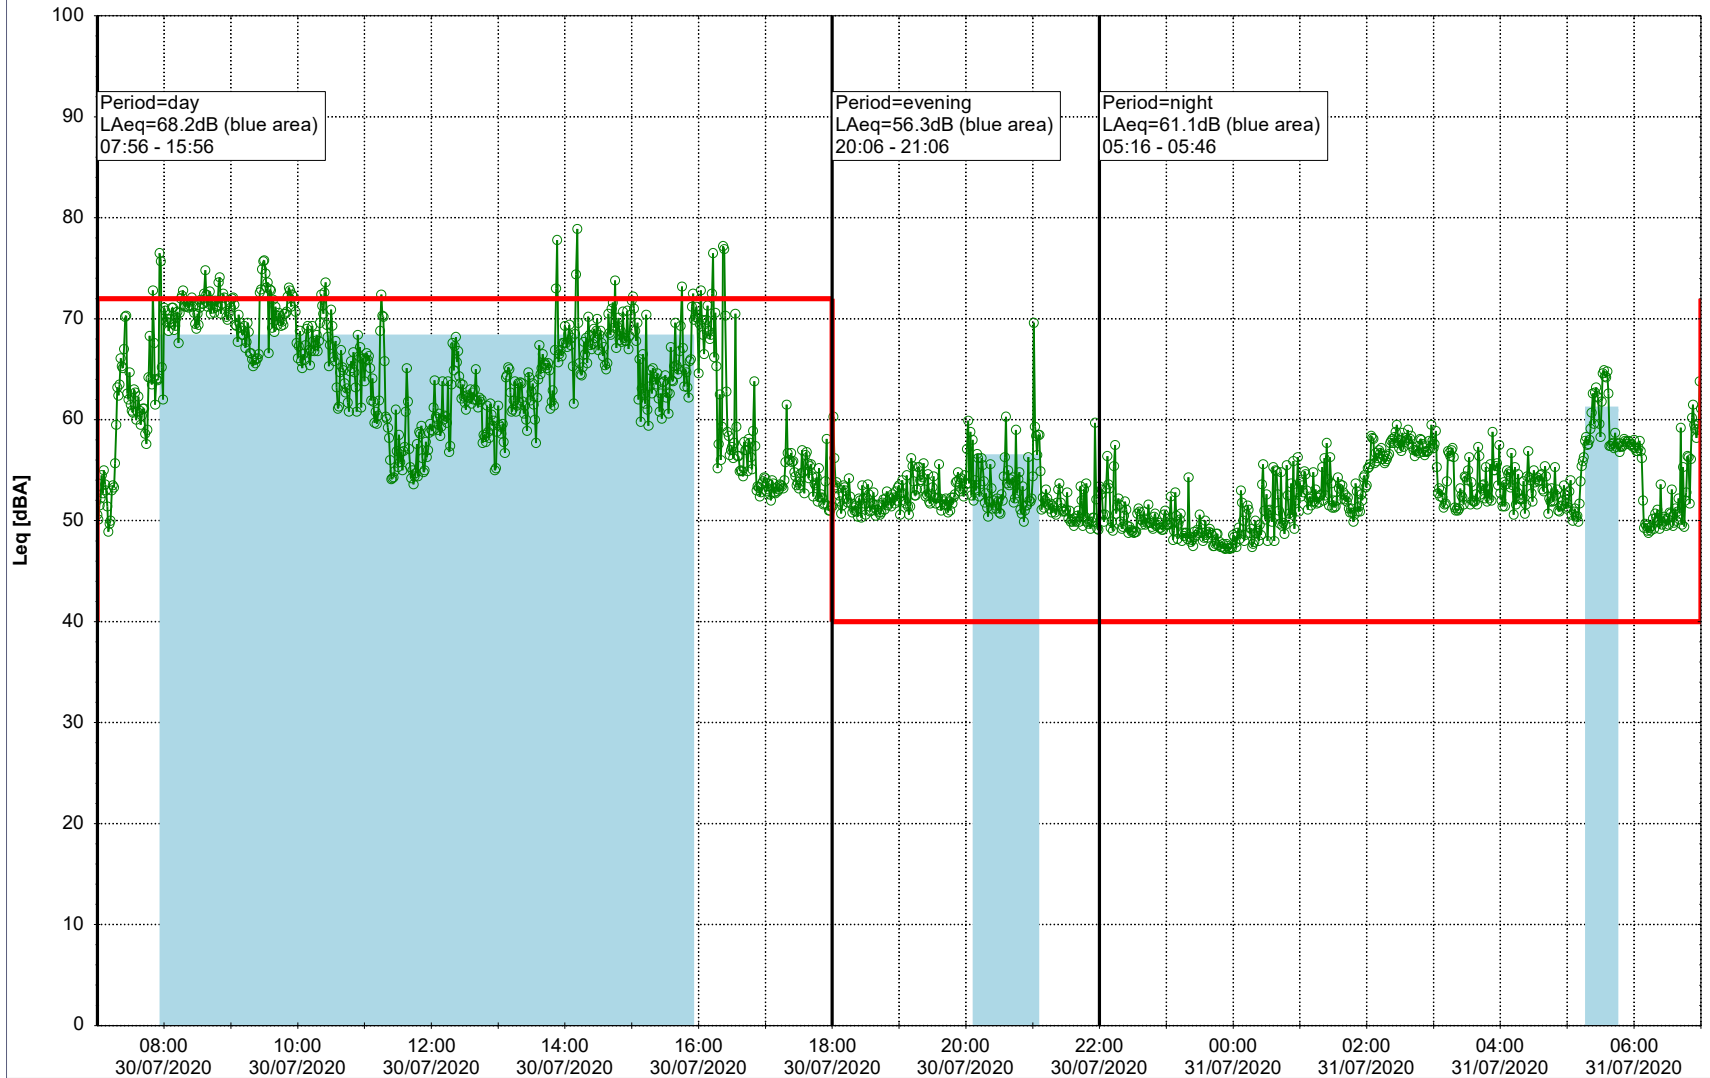

Remarks

...

Noise Time Related Diagram

29/07/2020
30/07/2020

○○○ MOP_NS01

Project: Kronos Sydhavnen
Construction: Mozarts Plads
Location: N-V

Plan View

Remarks

...

Noise Time Related Diagram

30/07/2020
31/07/2020

○○○○ MOP_NS01

Project: Kronos Sydhavnen
Construction: Mozarts Plads
Location: N-V

31/07/2020
01/08/2020

Noise Time Related Diagram

○○○○ MOP_NS01

Remarks

...

Project: Kronos Sydhavnen
Construction: Mozarts Plads
Location: N-V

Plan View

Remarks

...

Noise Time Related Diagram

01/08/2020
02/08/2020

○○○○ MOP_NS01

Project: Kronos Sydhavnen
Construction: Mozarts Plads
Location: N-V

02/08/2020
03/08/2020

Plan View

Remarks

...

Noise Time Related Diagram

○○○○ MOP_NS01