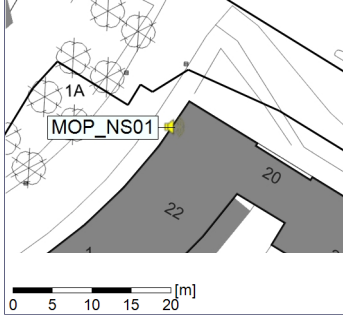

○○○○ MOP_NS01

Project: Kronos Sydhavnen
Construction: Mozarts Plads
Location: N-V

02/08/2020
03/08/2020

Plan View

Remarks

...

Noise Time Related Diagram

○○○○ MOP_NS01