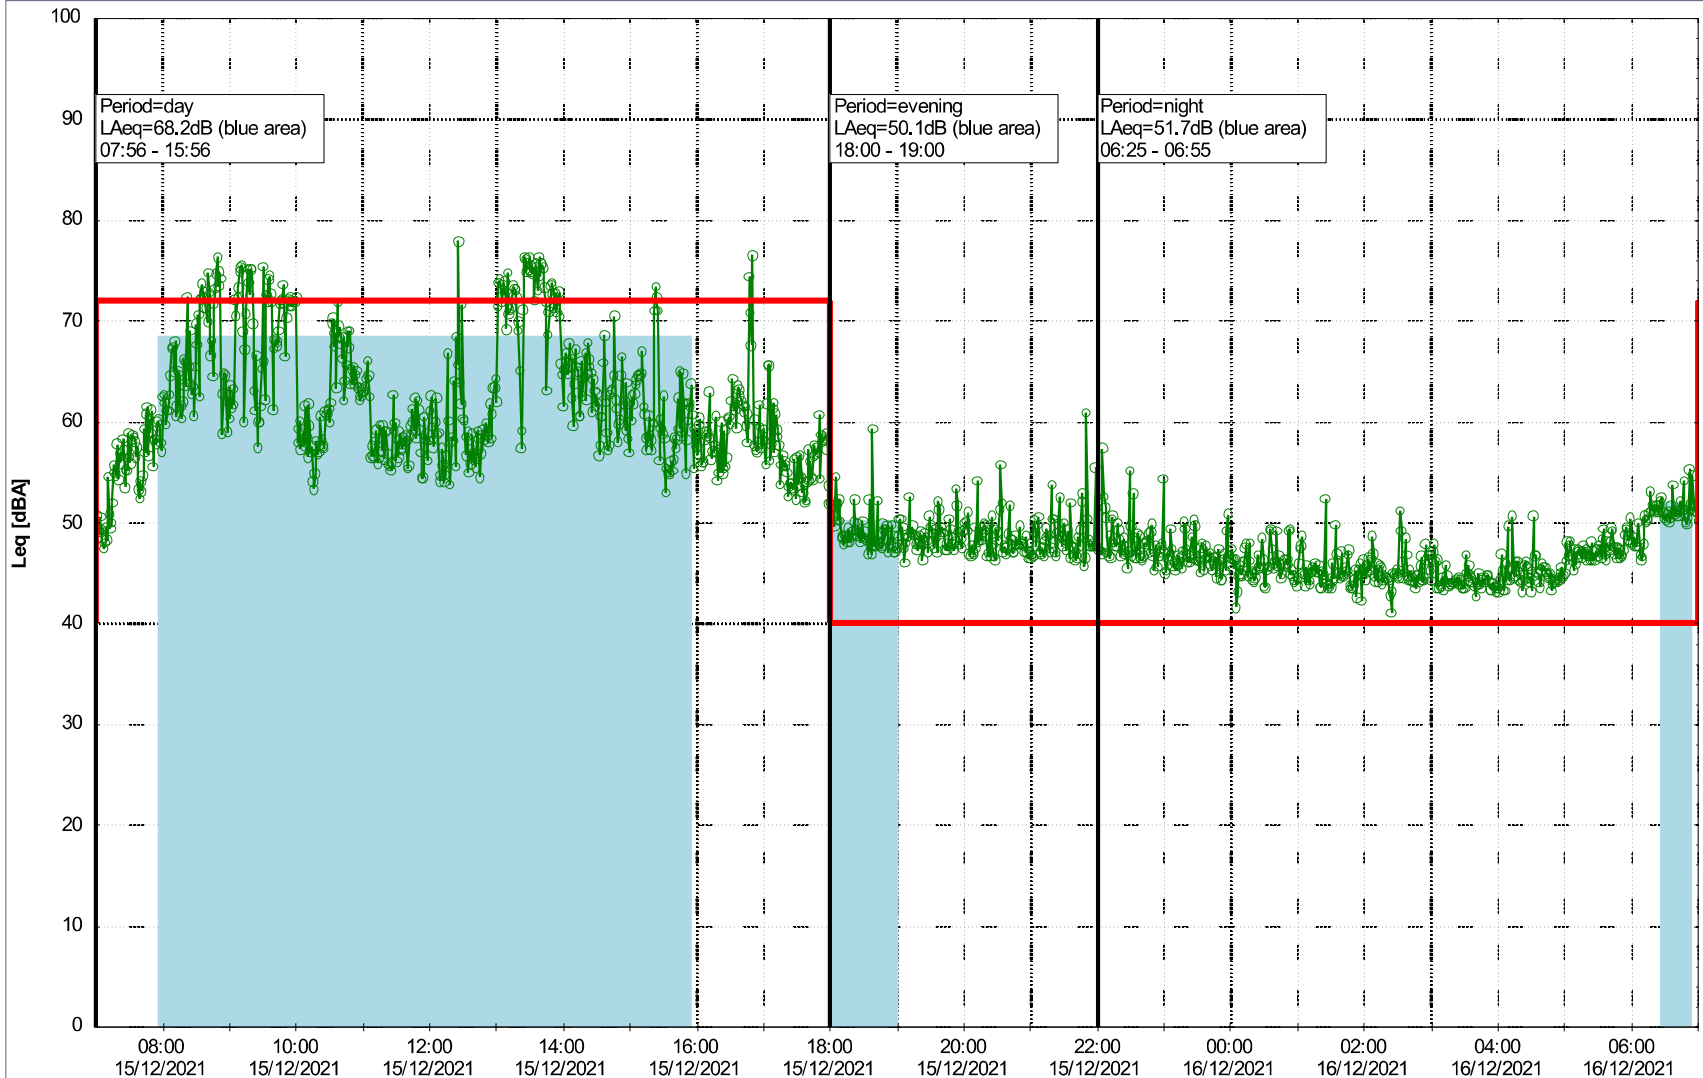

Noise Time Related Diagram

15/12/2021
16/12/2021

○○○○ MOP_NS01