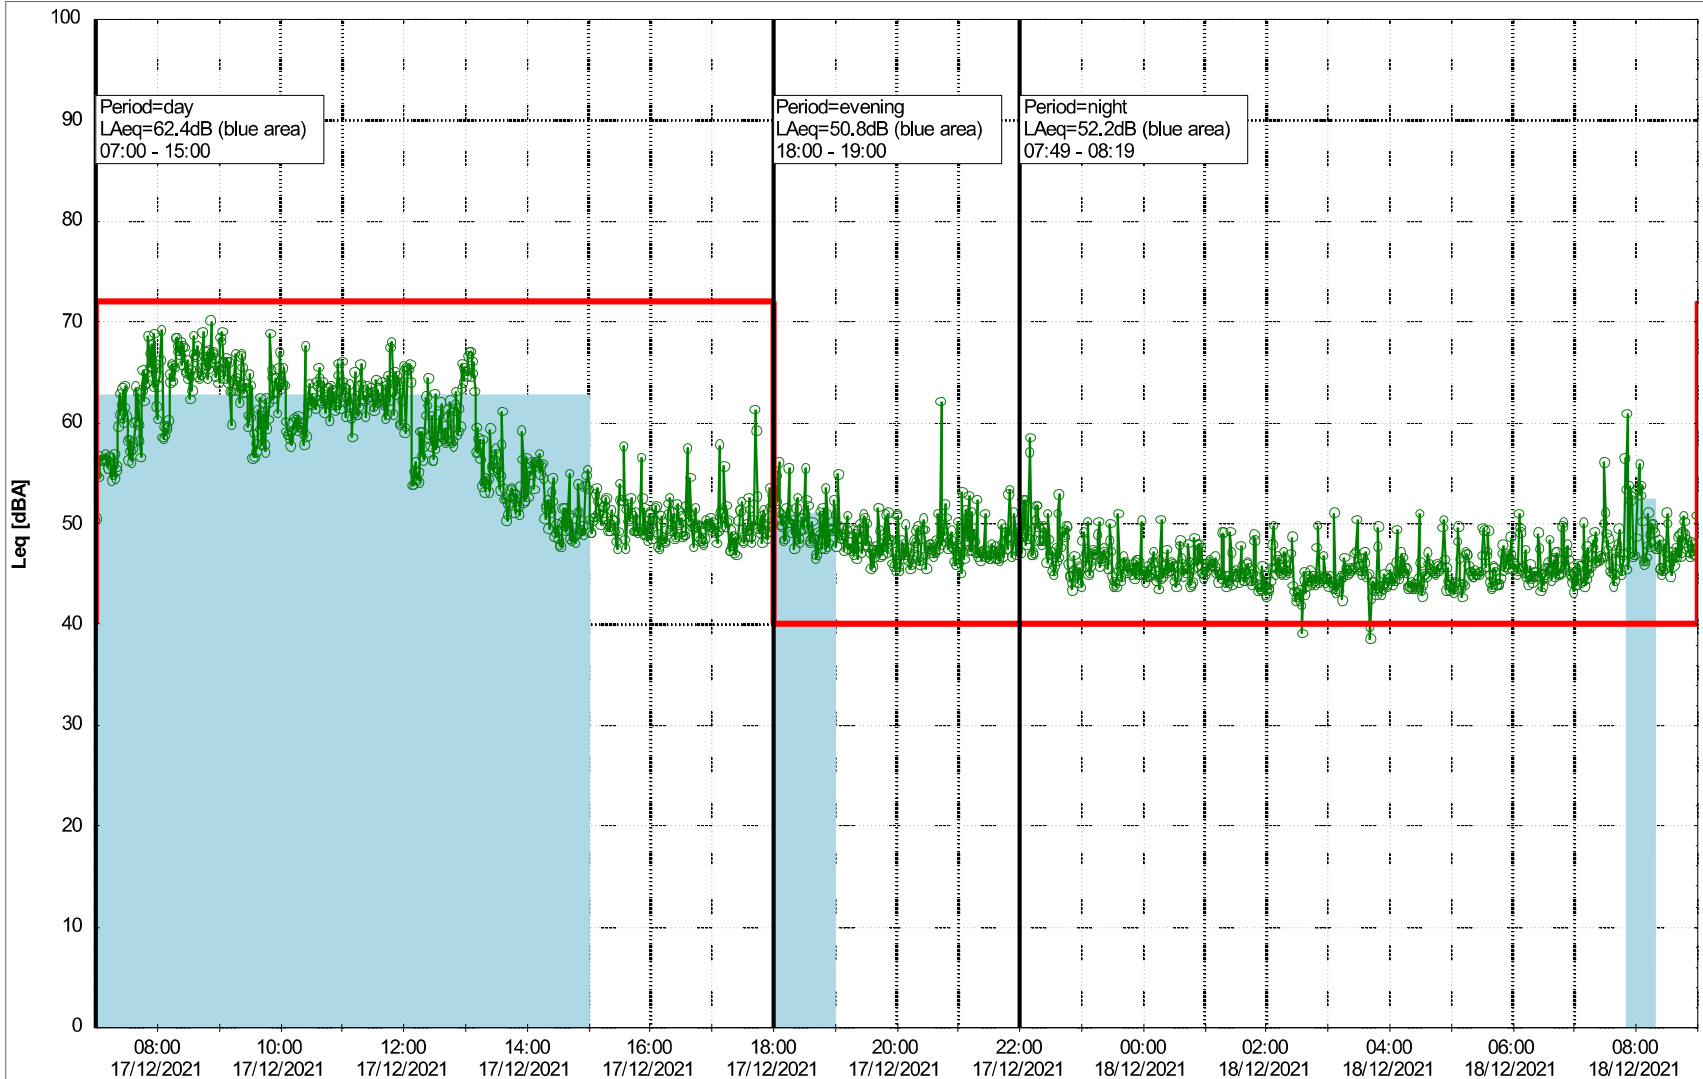

Noise Time Related Diagram

17/12/2021
18/12/2021

○○○○ MOP_NS01