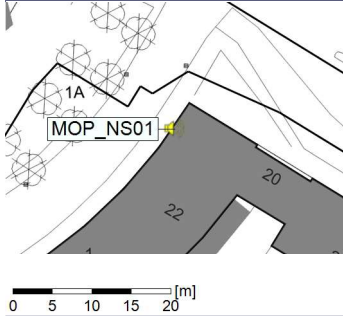

### Noise Time Related Diagram

13/12/2021  
14/12/2021

○○○○ MOP\_NS01

Project: Kronos Sydhavnen  
Construction: Mozarts Plads  
Location: N-V

Plan View

Remarks

...