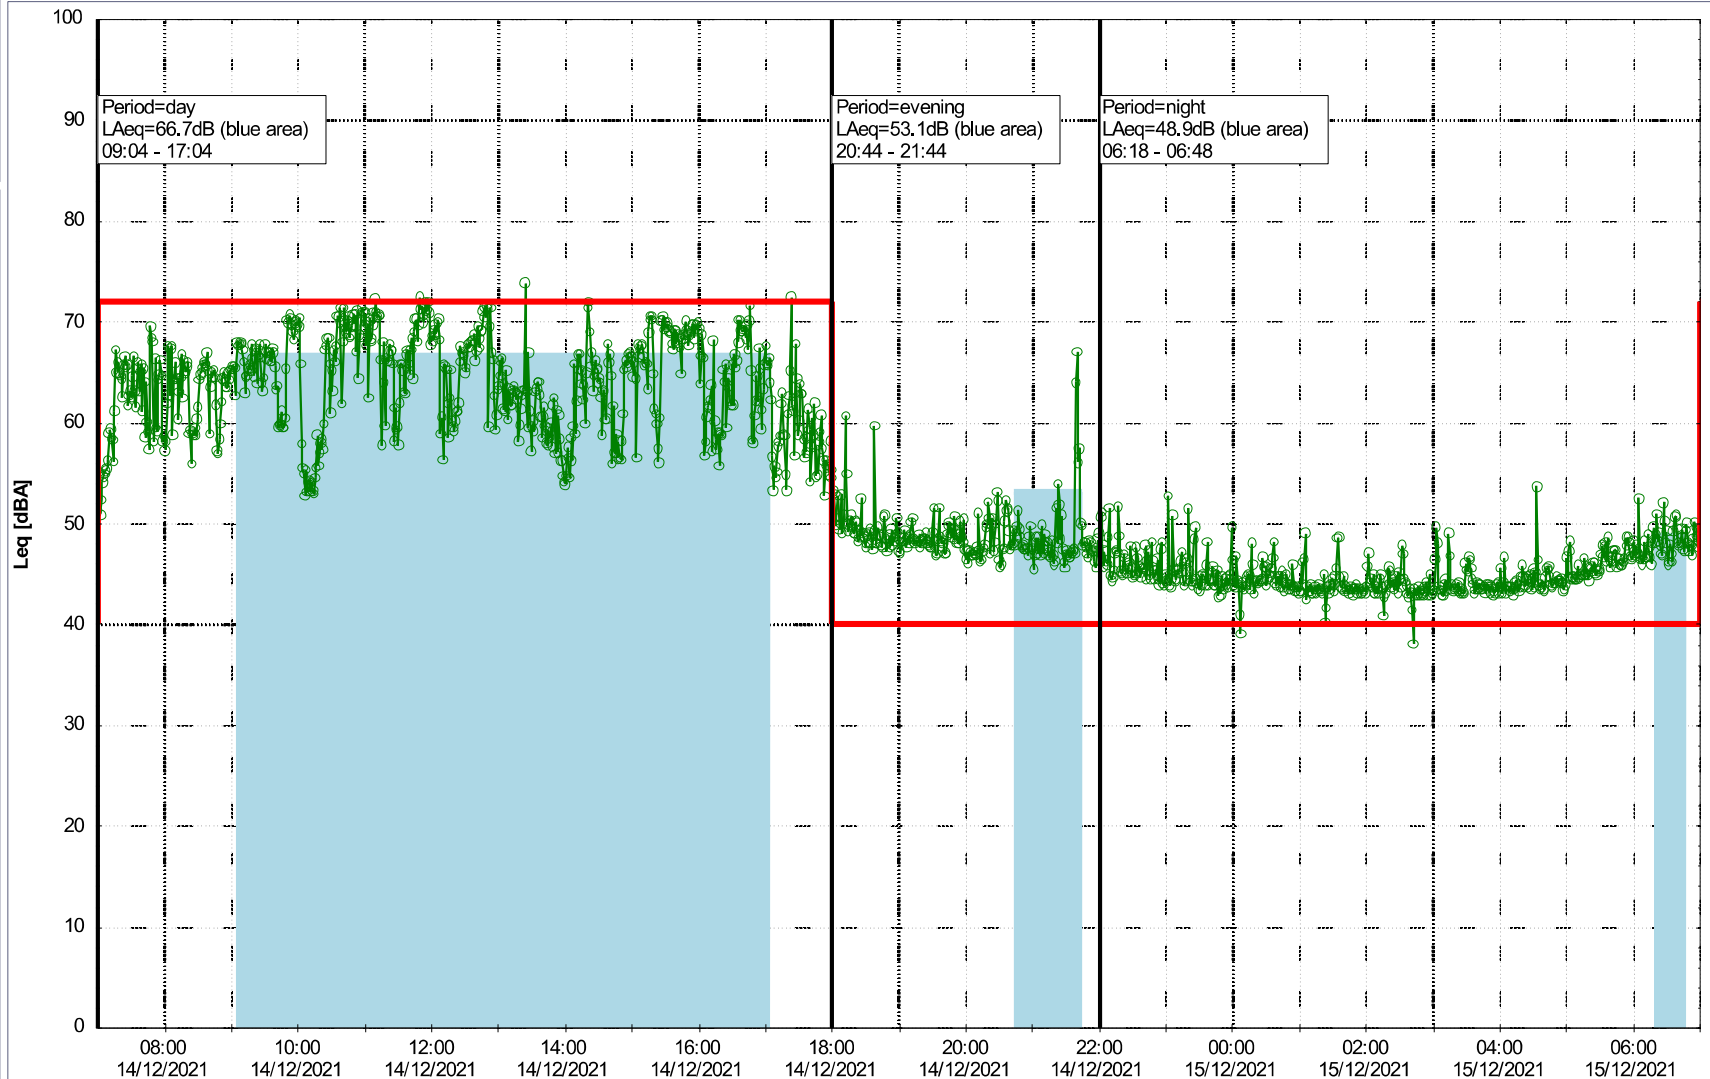

Noise Time Related Diagram

14/12/2021
15/12/2021

○○○○ MOP_NS01