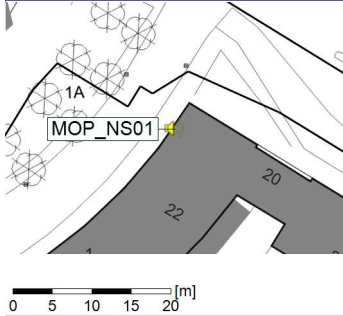

### Noise Time Related Diagram

14/12/2021  
15/12/2021

○○○○ MOP\_NS01

Project: Kronos Sydhavnen  
Construction: Mozarts Plads  
Location: N-V

Plan View

Remarks

...