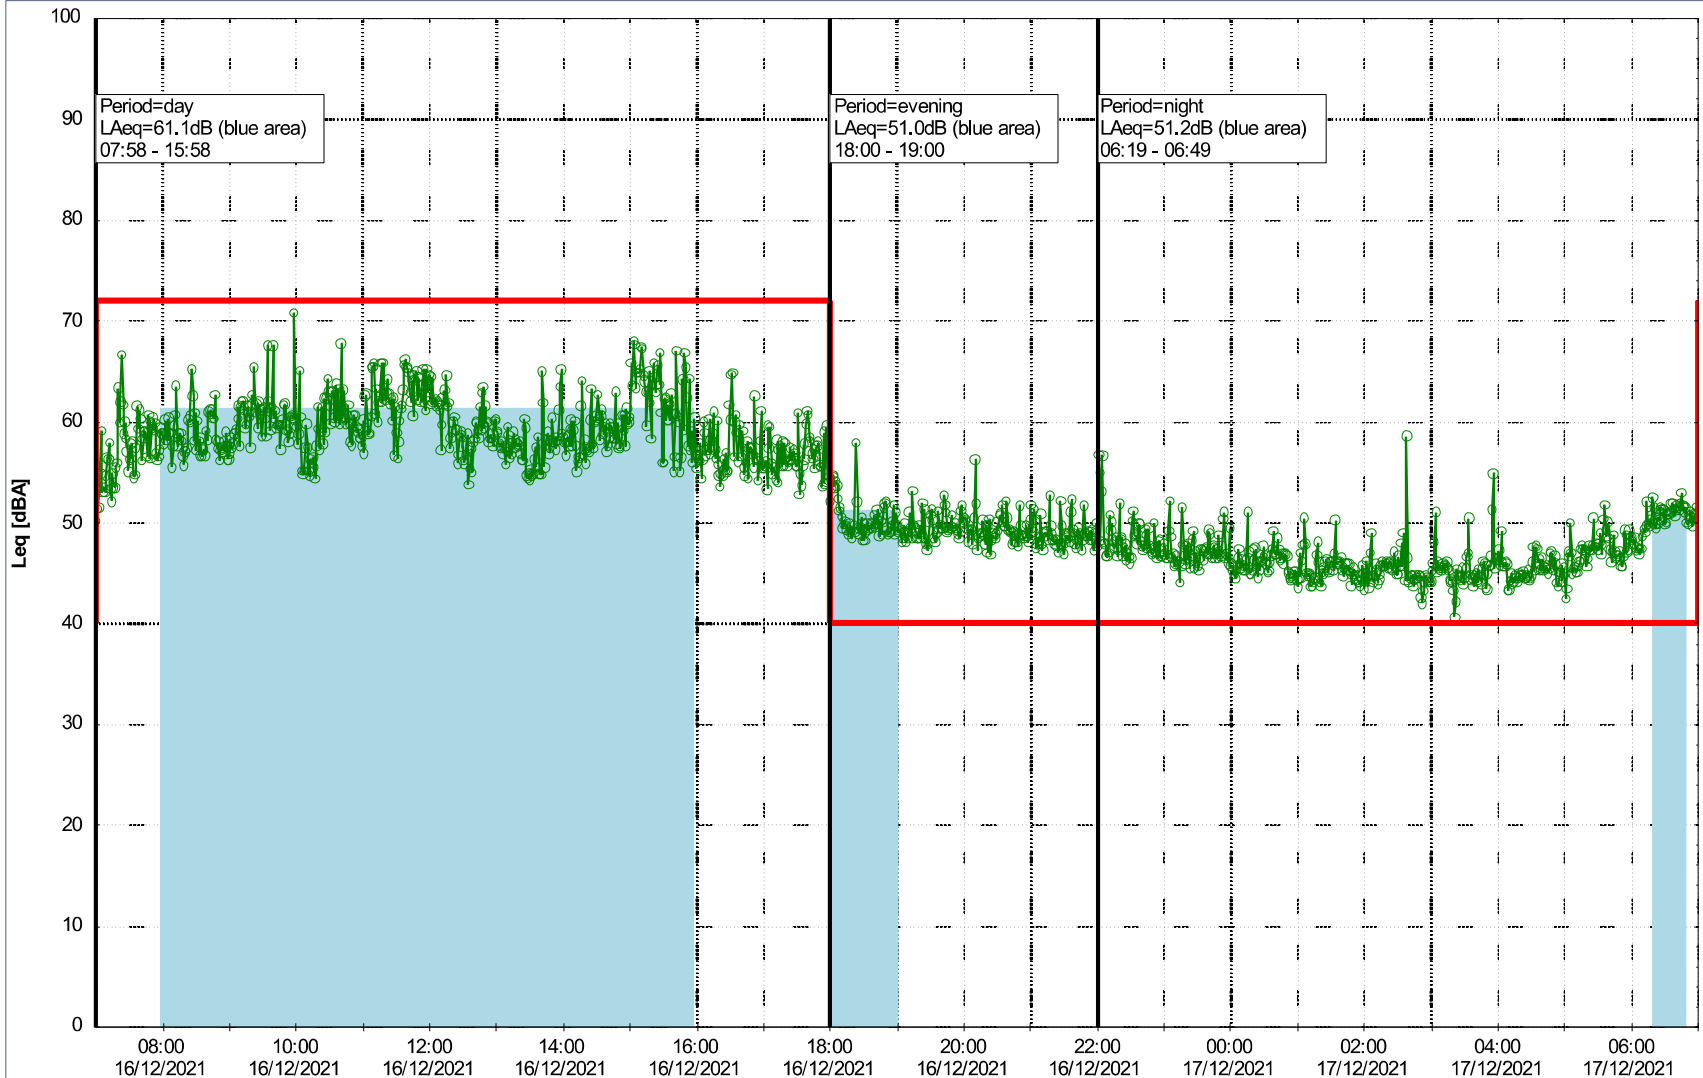

Noise Time Related Diagram

16/12/2021
17/12/2021

○○○○ MOP_NS01