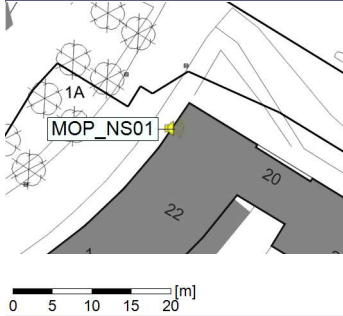

### Noise Time Related Diagram

16/12/2021  
17/12/2021

○○○○ MOP\_NS01

Project: Kronos Sydhavnen  
Construction: Mozarts Plads  
Location: N-V

Plan View

Remarks

...