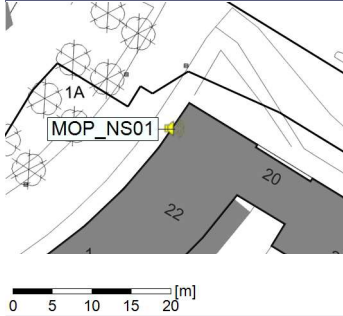

### Noise Time Related Diagram

18/12/2021  
19/12/2021

○○○○ MOP\_NS01

Project: Kronos Sydhavnen  
Construction: Mozarts Plads  
Location: N-V

Plan View

Remarks

...