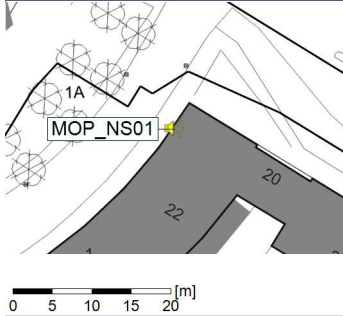

### Noise Time Related Diagram

15/12/2021  
16/12/2021

○○○○ MOP\_NS01

Project: Kronos Sydhavnen  
Construction: Mozarts Plads  
Location: N-V

Plan View

Remarks

...