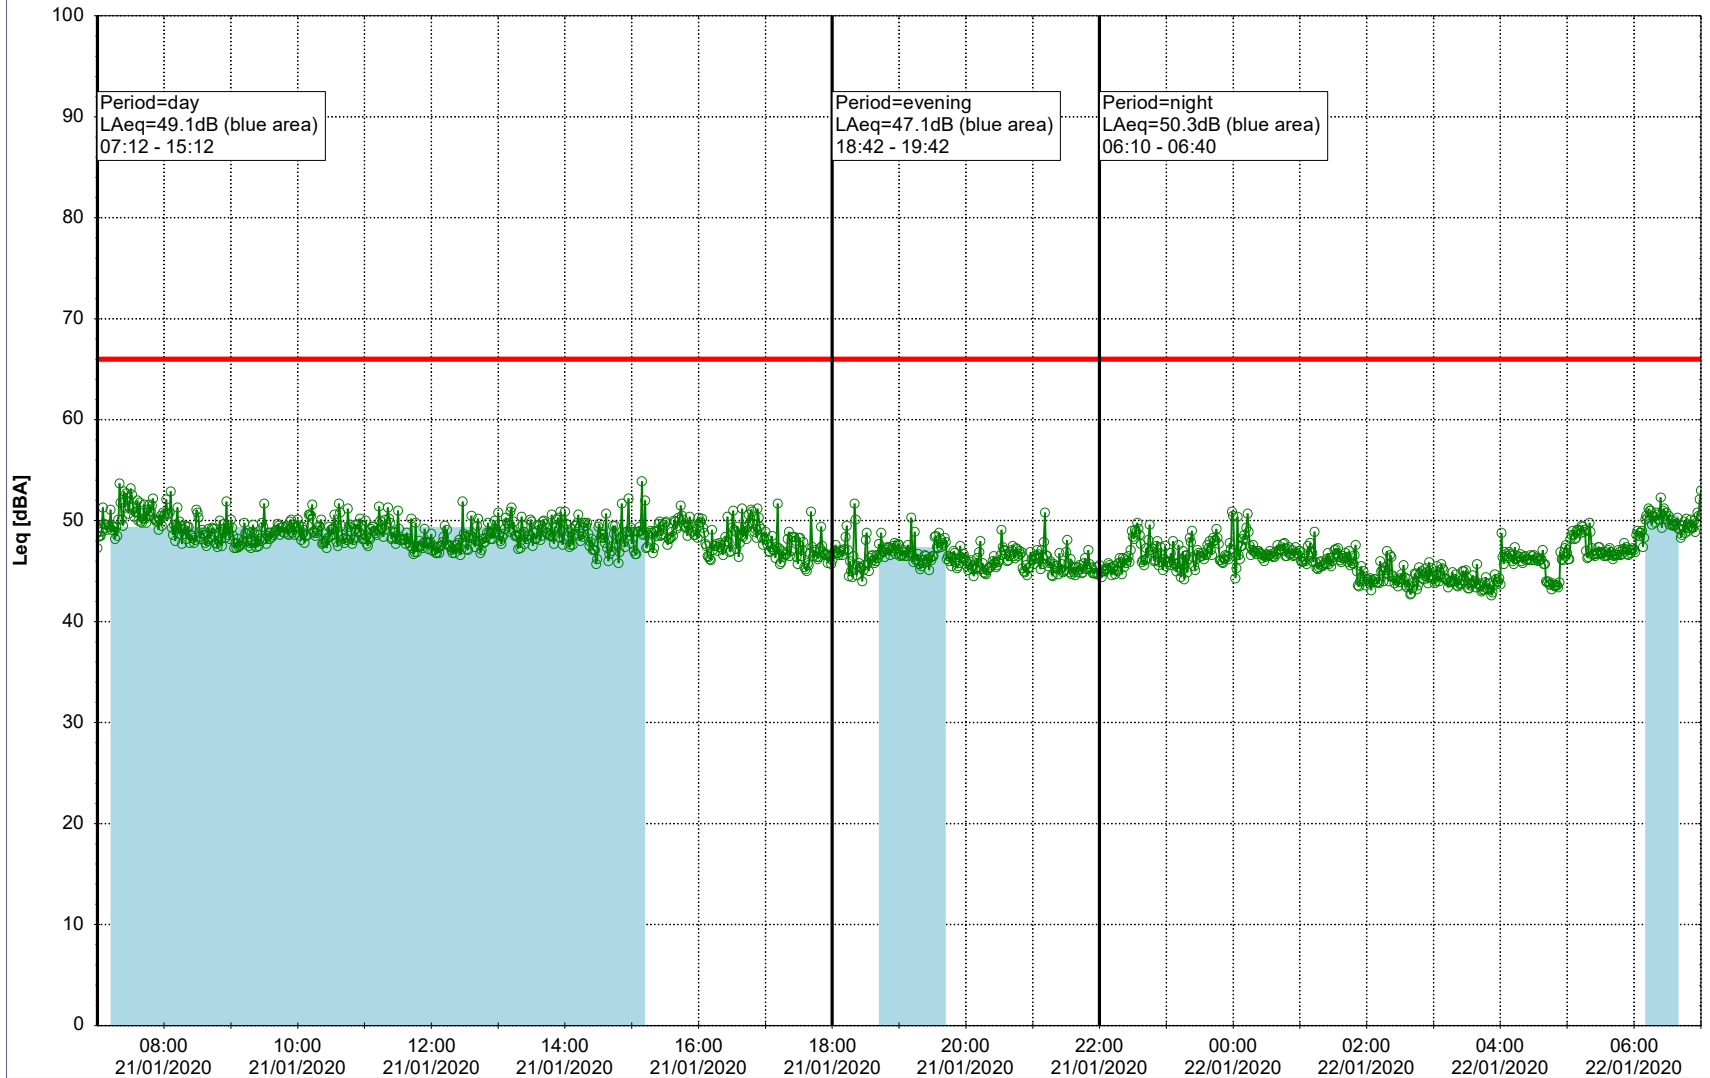

Project: Kronos Sydhavnen
Construction: Enghave Brygge
Location: N-V

Plan View

Remarks

...

Noise Time Related Diagram

20/01/2020
21/01/2020

○○○○ EBR-OVK_NS01

Project: Kronos Sydhavnen
Construction: Enghave Brygge
Location: N-V

Plan View

Remarks

...

Noise Time Related Diagram

21/01/2020
22/01/2020

○○○○ EBR-OVK_NS01

Project: Kronos Sydhavnen
Construction: Enghave Brygge
Location: N-V

Plan View

Remarks

...

Noise Time Related Diagram

22/01/2020
23/01/2020

○○○ EBR-OVK_NS01

Project: Kronos Sydhavnen
Construction: Enghave Brygge
Location: N-V

Plan View

Remarks

25/01/2020
26/01/2020

○○○○ EBR-OVK_NS01

Project: Kronos Sydhavnen
Construction: Enghave Brygge
Location: N-V

26/01/2020
27/01/2020

Plan View

Remarks

...

Noise Time Related Diagram