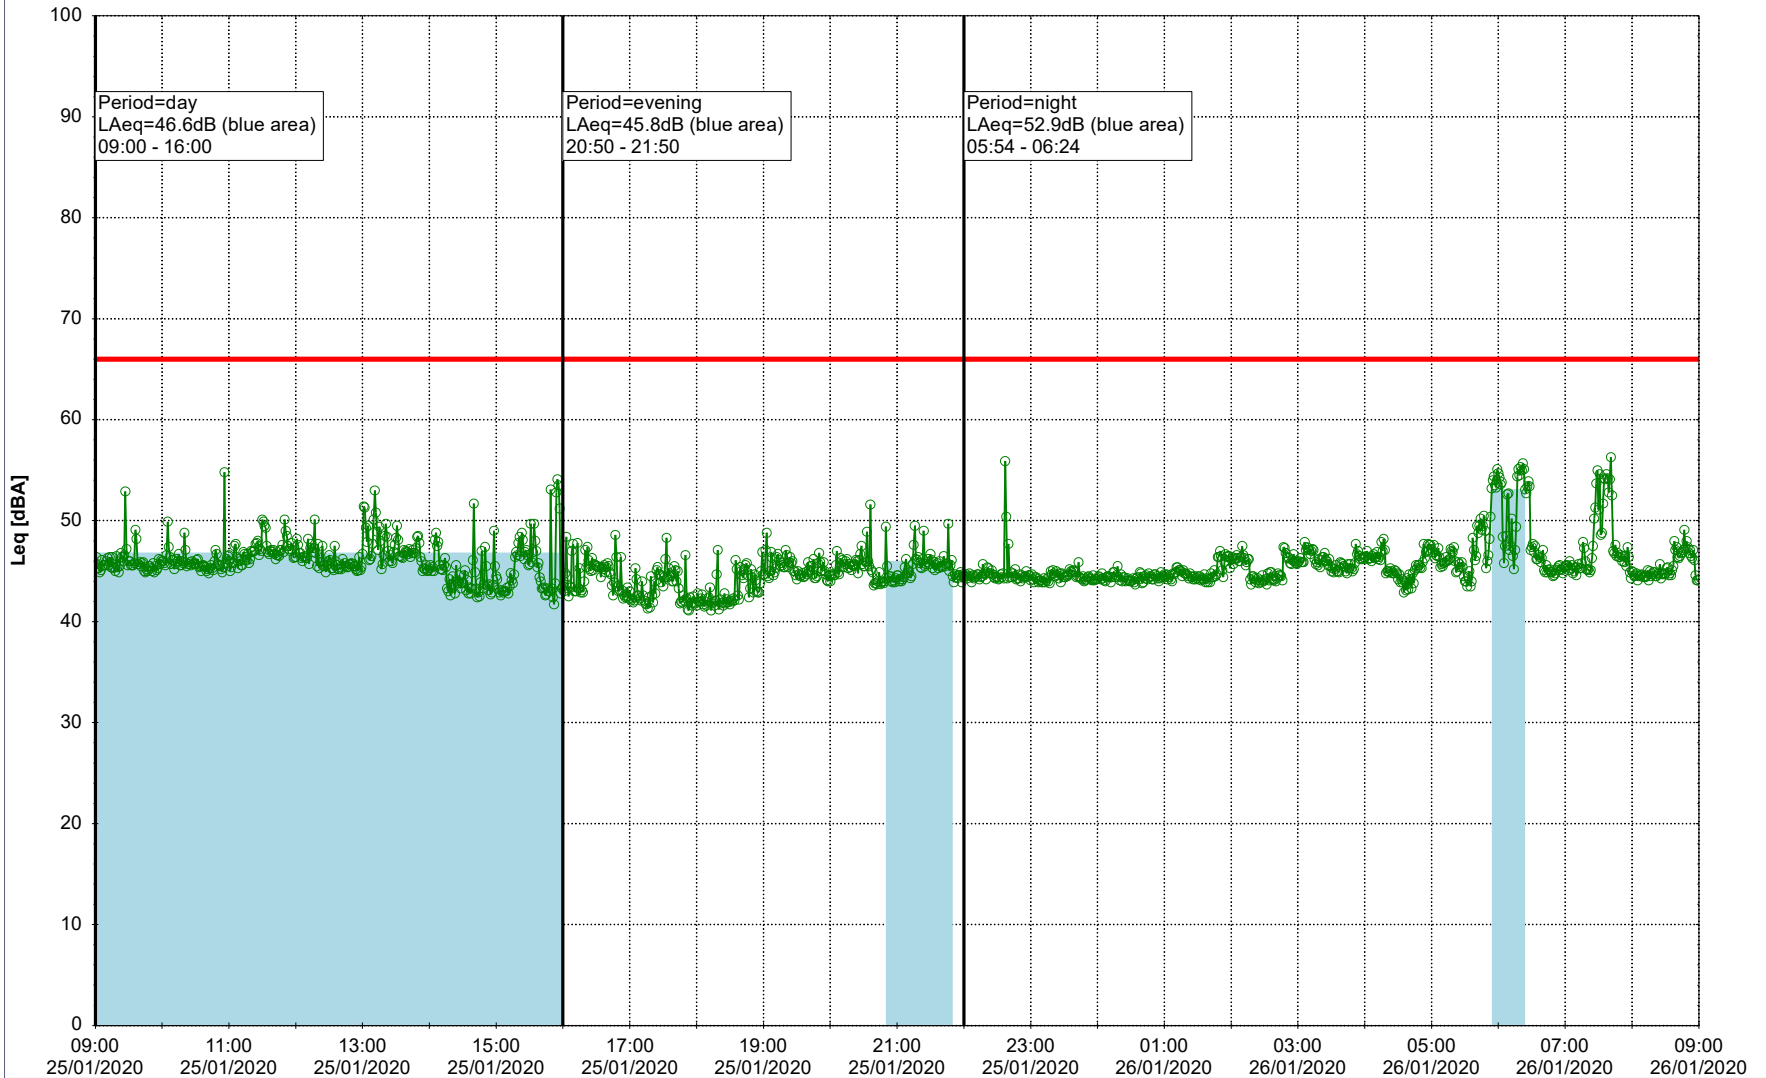

Noise Time Related Diagram

24/01/2020
25/01/2020

○○○○ EBR-OVK_NS01

Project: Kronos Sydhavnen
Construction: Enghave Brygge
Location: N-V

Plan View

Remarks

...

Noise Time Related Diagram

25/01/2020
26/01/2020

○○○○ EBR-OVK_NS01

Project: Kronos Sydhavnen
Construction: Enghave Brygge
Location: N-V

26/01/2020
27/01/2020

Plan View

Remarks

...

Noise Time Related Diagram