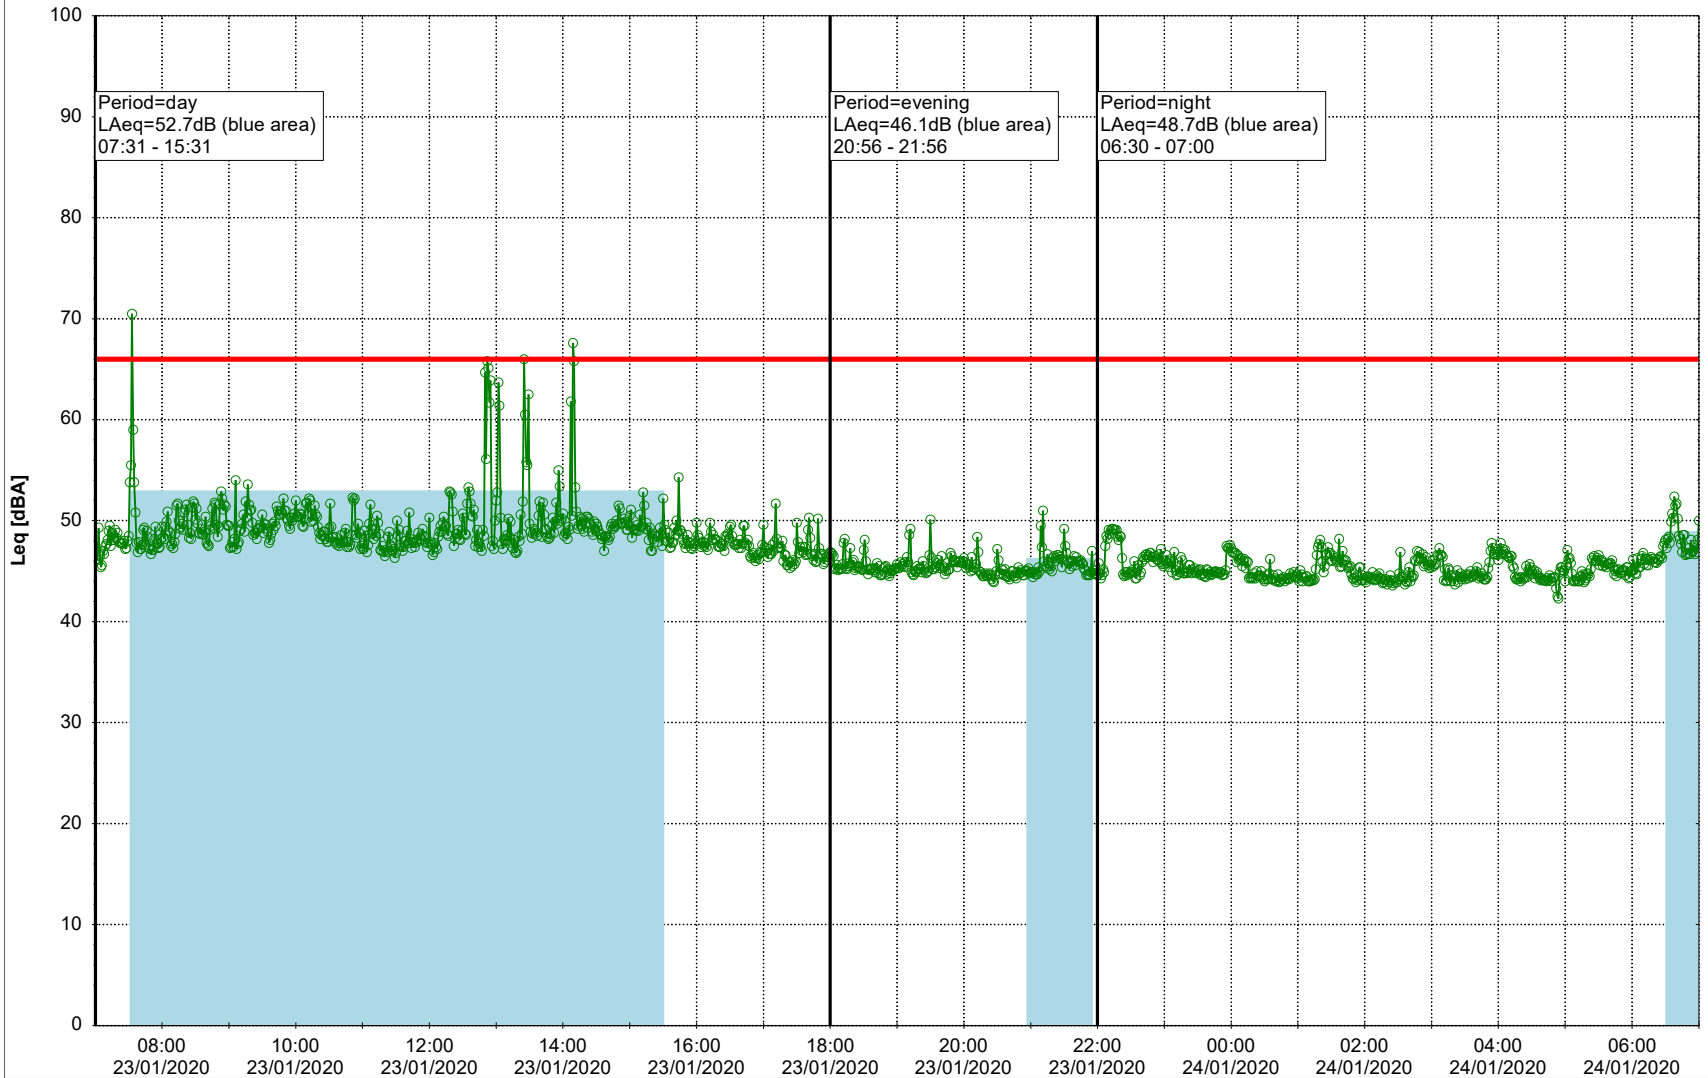

Remarks

...

Noise Time Related Diagram

22/01/2020
23/01/2020

○○○ EBR-OVK_NS01

Project: Kronos Sydhavnen
Construction: Enghave Brygge
Location: N-V

Plan View

Remarks

...

Noise Time Related Diagram

23/01/2020
24/01/2020

○○○ EBR-OVK_NS01

Project: Kronos Sydhavnen
Construction: Enghave Brygge
Location: N-V

Plan View

Remarks

...

Noise Time Related Diagram

24/01/2020
25/01/2020

○○○○ EBR-OVK_NS01

Project: Kronos Sydhavnen
Construction: Enghave Brygge
Location: N-V

Plan View

Remarks

...

Noise Time Related Diagram

25/01/2020
26/01/2020

○○○○ EBR-OVK_NS01

Project: Kronos Sydhavnen
Construction: Enghave Brygge
Location: N-V

26/01/2020
27/01/2020

Plan View

Remarks

...

Noise Time Related Diagram