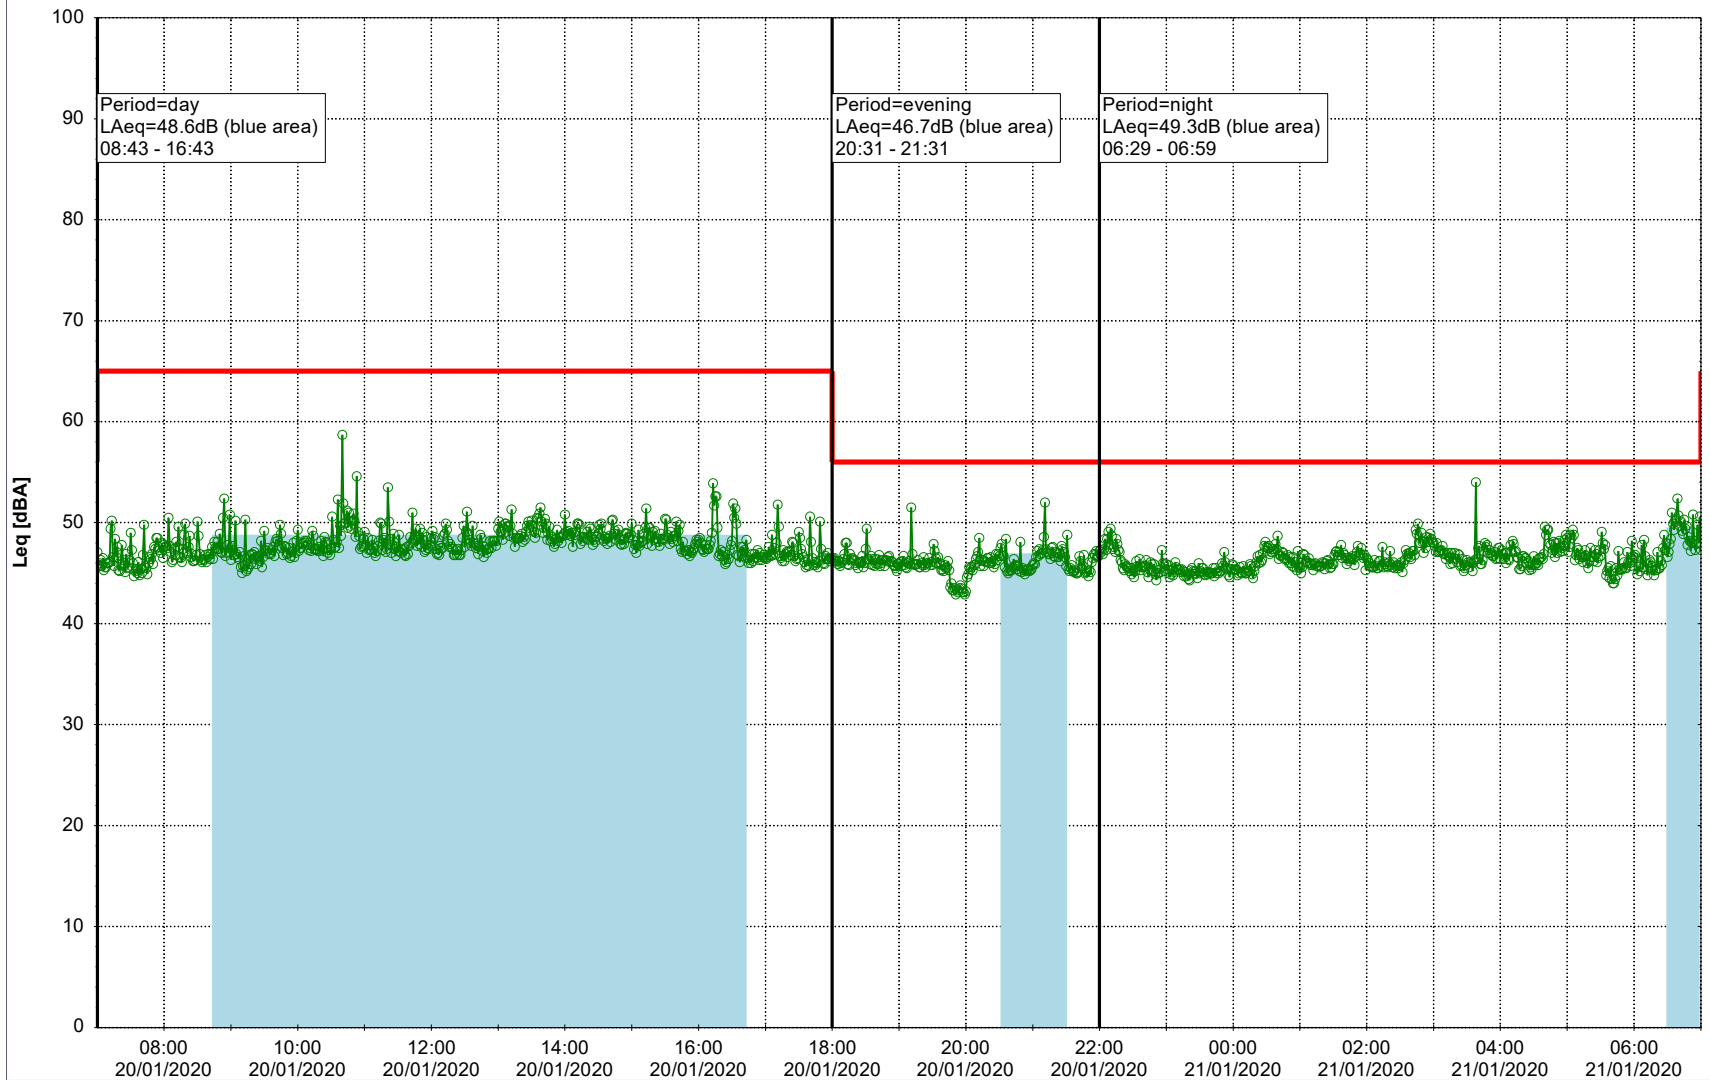

Project: Kronos Sydhavnen
Construction: Enghave Brygge
Location: N-V

Plan View

Remarks

...

Noise Time Related Diagram

20/01/2020
21/01/2020

○○○○ EBR-OVK_NS01

Project: Kronos Sydhavnen
Construction: Enghave Brygge
Location: N-V

Plan View

Remarks

...

Noise Time Related Diagram

21/01/2020
22/01/2020

○○○○ EBR-OVK_NS01

Project: Kronos Sydhavnen
Construction: Enghave Brygge
Location: N-V

Plan View

Remarks

...

Noise Time Related Diagram

22/01/2020
23/01/2020

○○○ EBR-OVK_NS01

Project: Kronos Sydhavnen
Construction: Enghave Brygge
Location: N-V

Plan View

Remarks

25/01/2020
26/01/2020

○○○○ EBR-OVK_NS01

Project: Kronos Sydhavnen
Construction: Enghave Brygge
Location: N-V

26/01/2020
27/01/2020

Plan View

Remarks

...

Noise Time Related Diagram