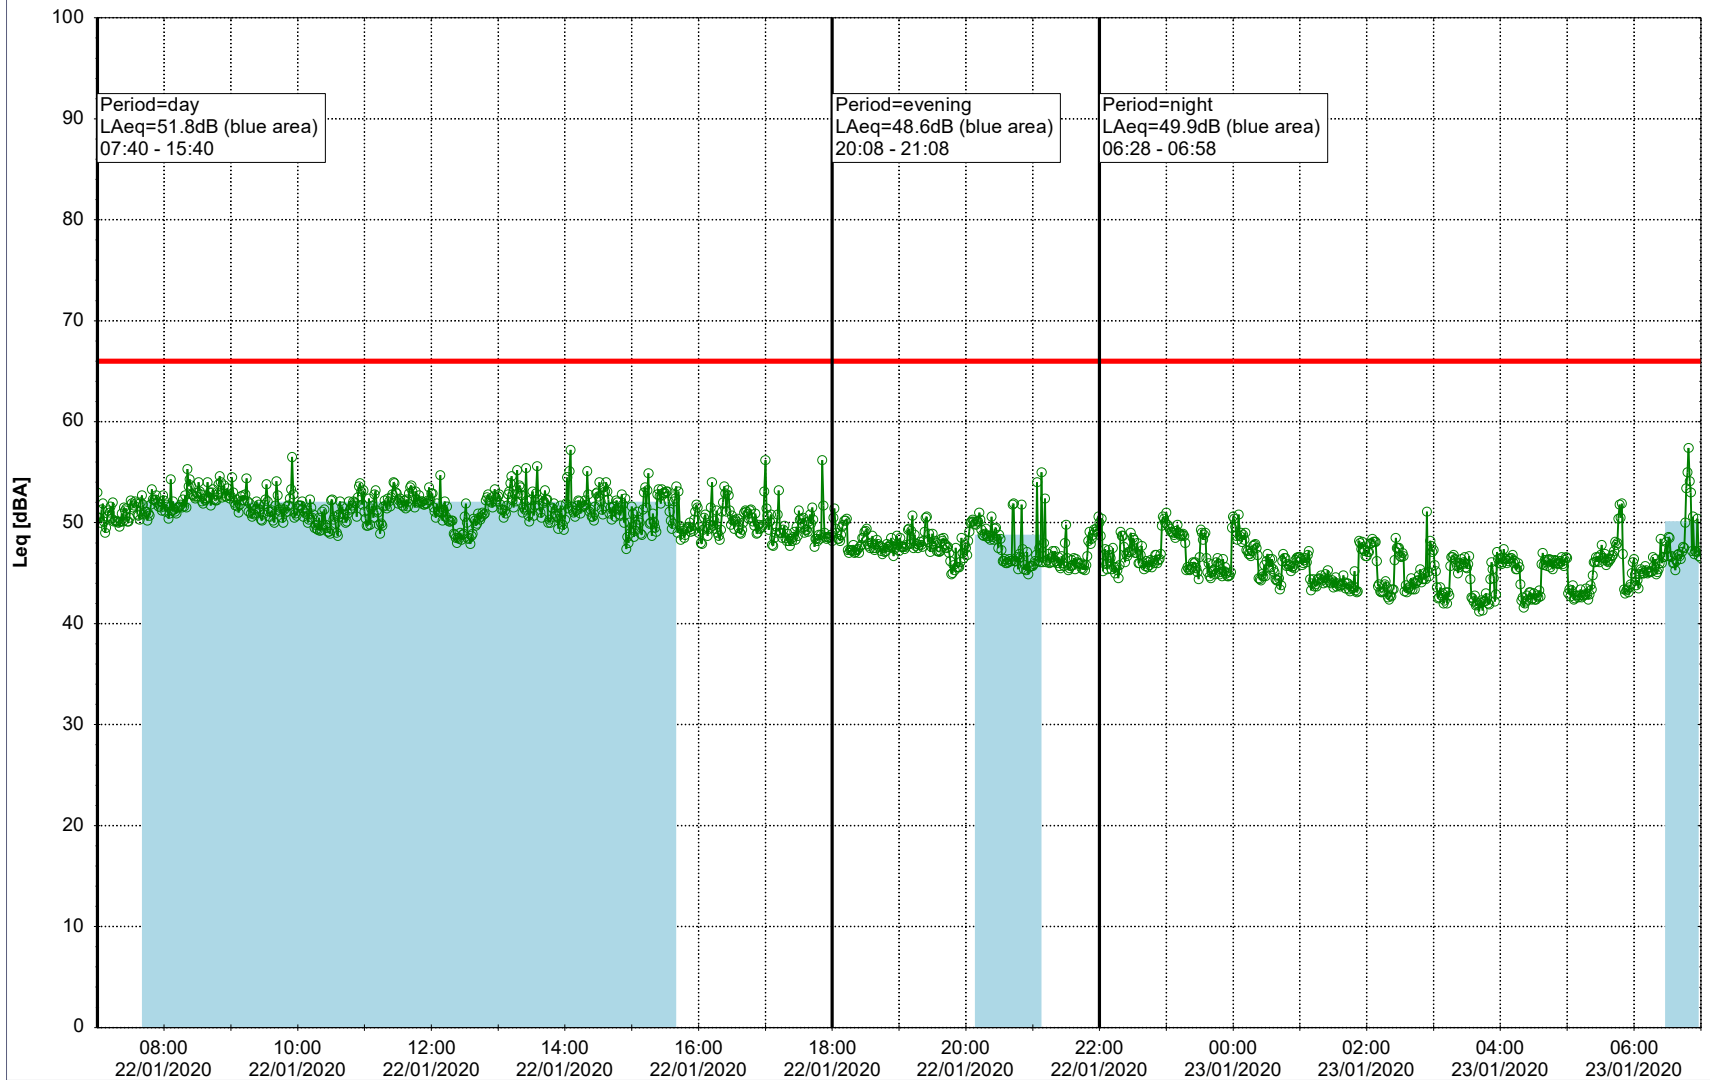

Project: Kronos Sydhavnen
Construction: Enghave Brygge
Location: N-V

Plan View

Remarks

...

Noise Time Related Diagram

20/01/2020
21/01/2020

○○○○ EBR-OVK_NS01

Project: Kronos Sydhavnen
Construction: Enghave Brygge
Location: N-V

Plan View

Remarks

...

Noise Time Related Diagram

21/01/2020
22/01/2020

○○○○ EBR-OVK_NS01

Project: Kronos Sydhavnen
Construction: Enghave Brygge
Location: N-V

Plan View

Remarks

...

Noise Time Related Diagram

22/01/2020
23/01/2020

○○○ EBR-OVK_NS01

Project: Kronos Sydhavnen
Construction: Enghave Brygge
Location: N-V

Plan View

Remarks

25/01/2020
26/01/2020

○○○○ EBR-OVK_NS01

Project: Kronos Sydhavnen
Construction: Enghave Brygge
Location: N-V

26/01/2020
27/01/2020

Plan View

Remarks

...

Noise Time Related Diagram