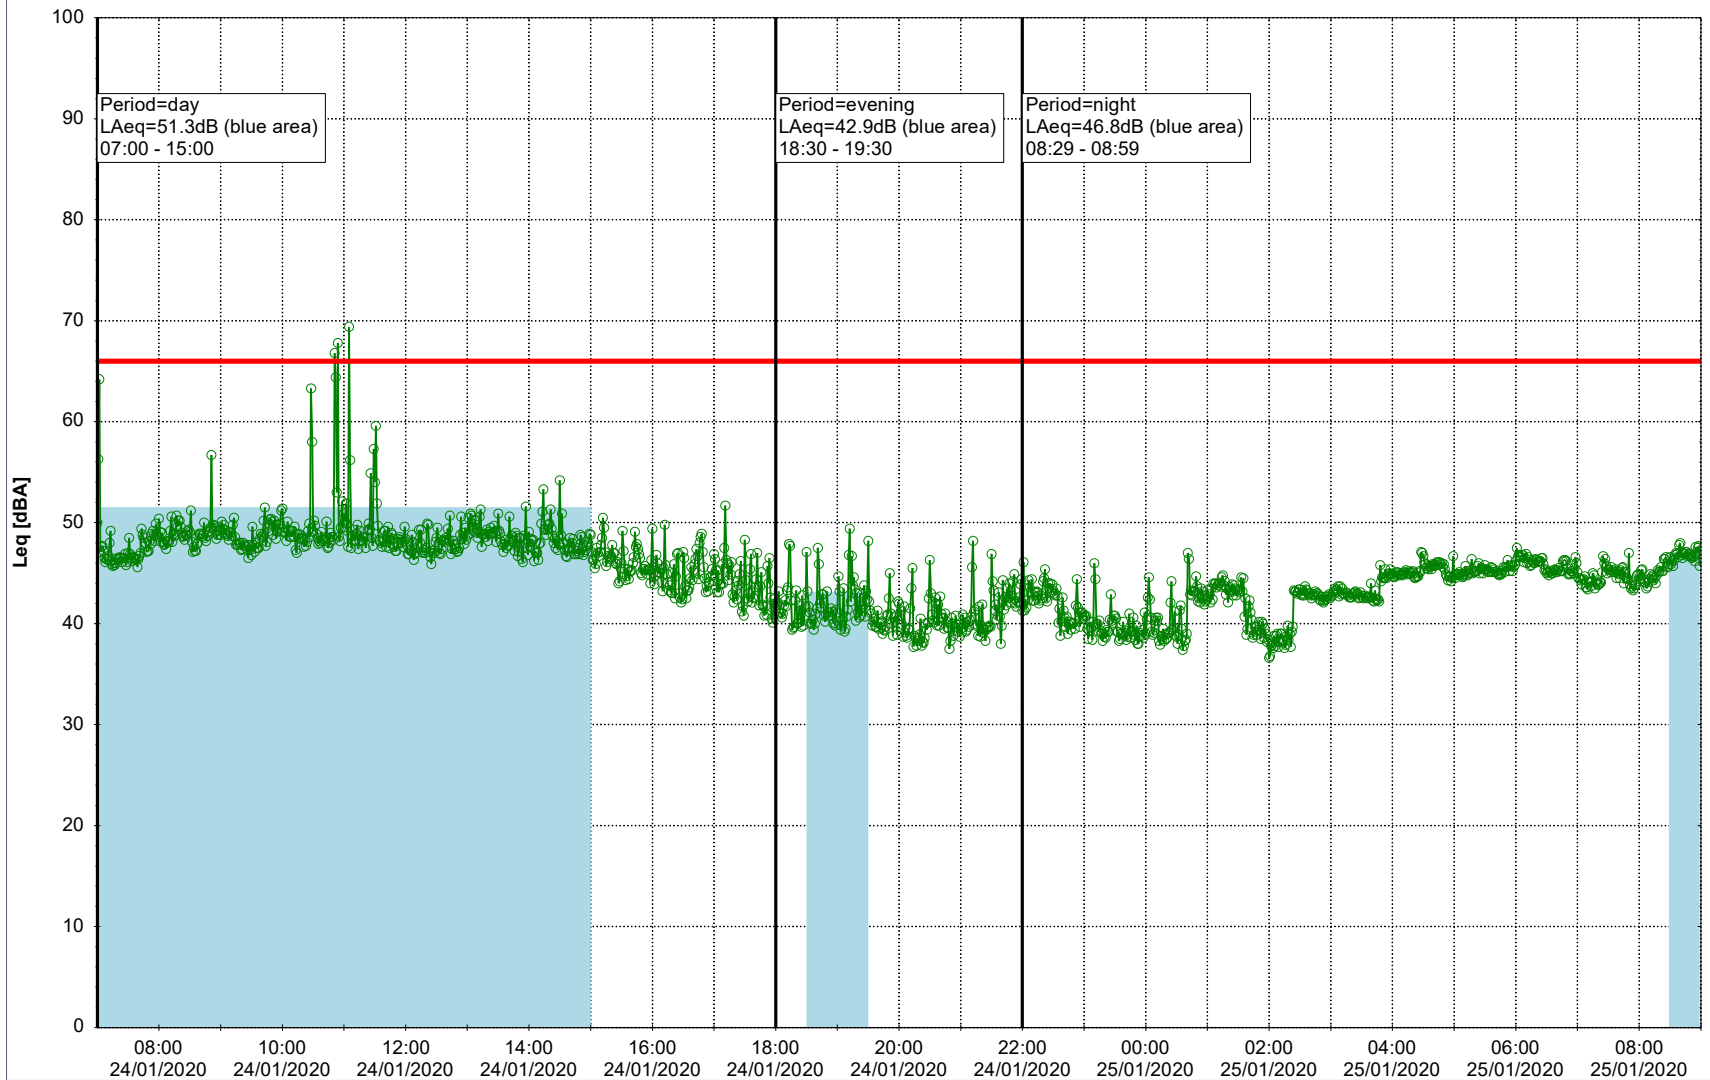

...

Noise Time Related Diagram

23/01/2020
24/01/2020

○○○ EBR-OVK_NS01

Project: Kronos Sydhavnen
Construction: Enghave Brygge
Location: N-V

Plan View

Remarks

...

Noise Time Related Diagram

24/01/2020
25/01/2020

○○○○ EBR-OVK_NS01

Project: Kronos Sydhavnen
Construction: Enghave Brygge
Location: N-V

Plan View

Remarks

...

Noise Time Related Diagram

25/01/2020
26/01/2020

○○○○ EBR-OVK_NS01

Project: Kronos Sydhavnen
Construction: Enghave Brygge
Location: N-V

26/01/2020
27/01/2020

Plan View

Remarks

...

Noise Time Related Diagram