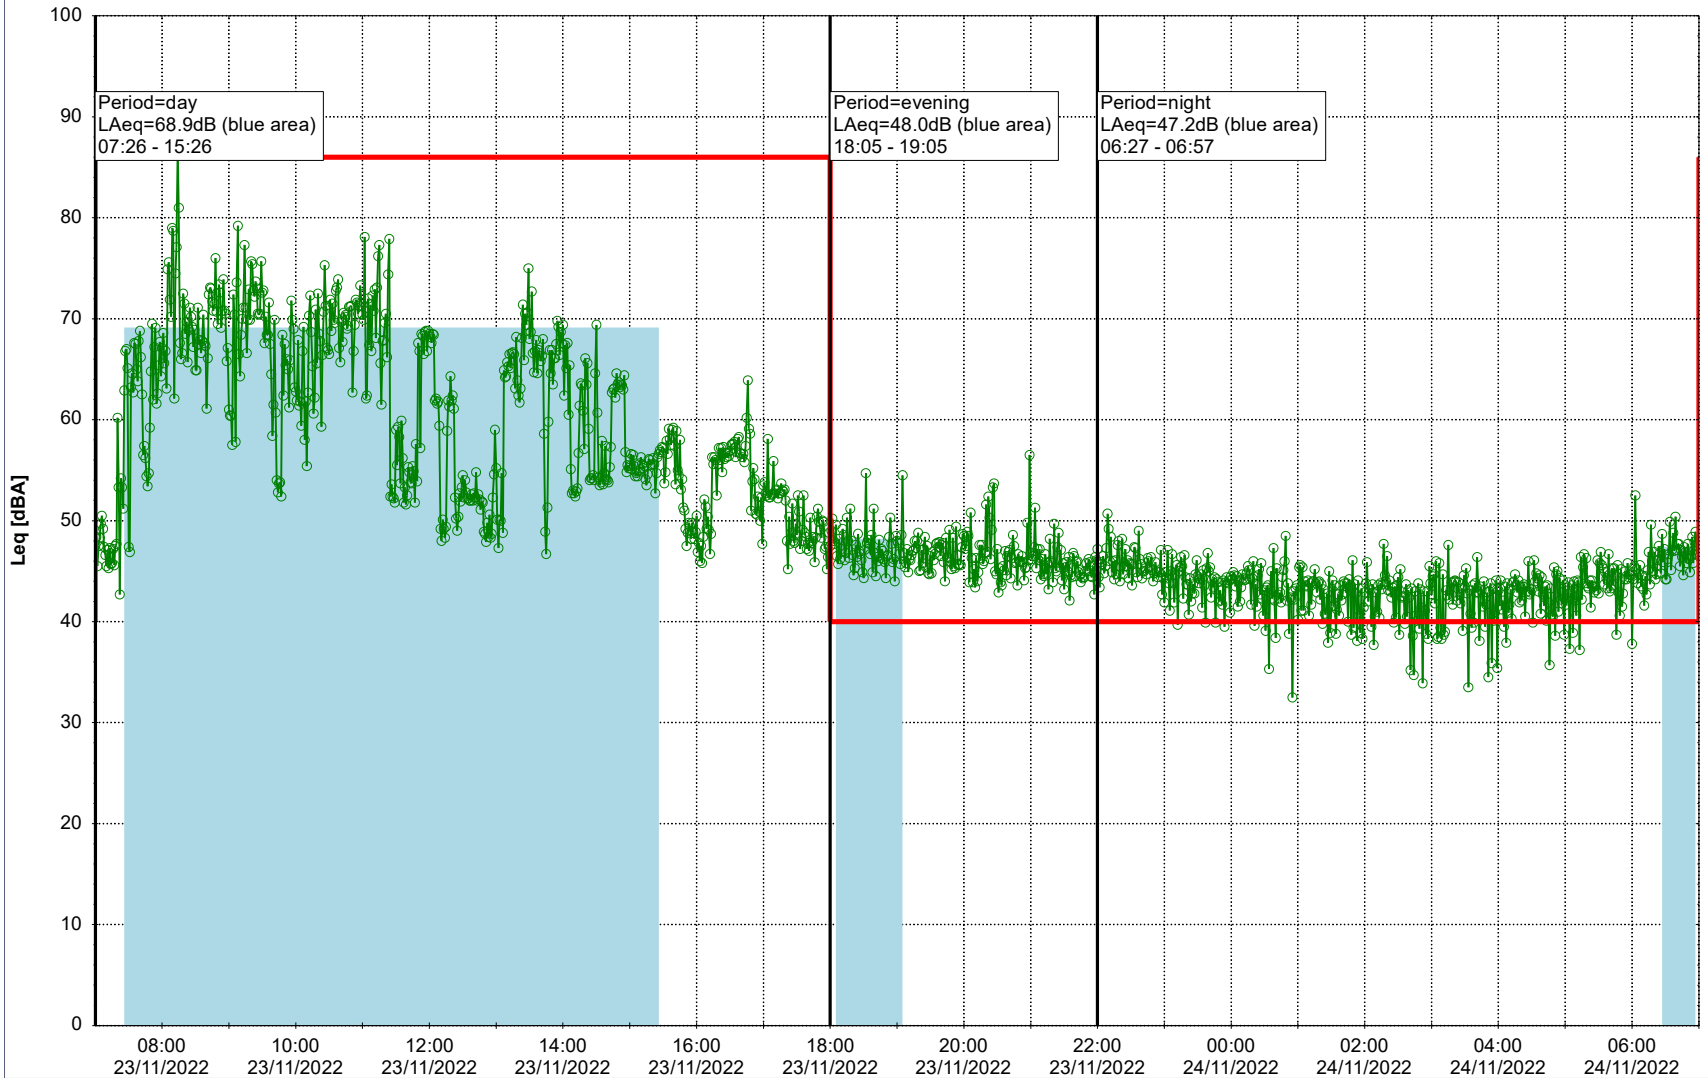

Noise Time Related Diagram

23/11/2022
24/11/2022

○○○ MOP_NS01