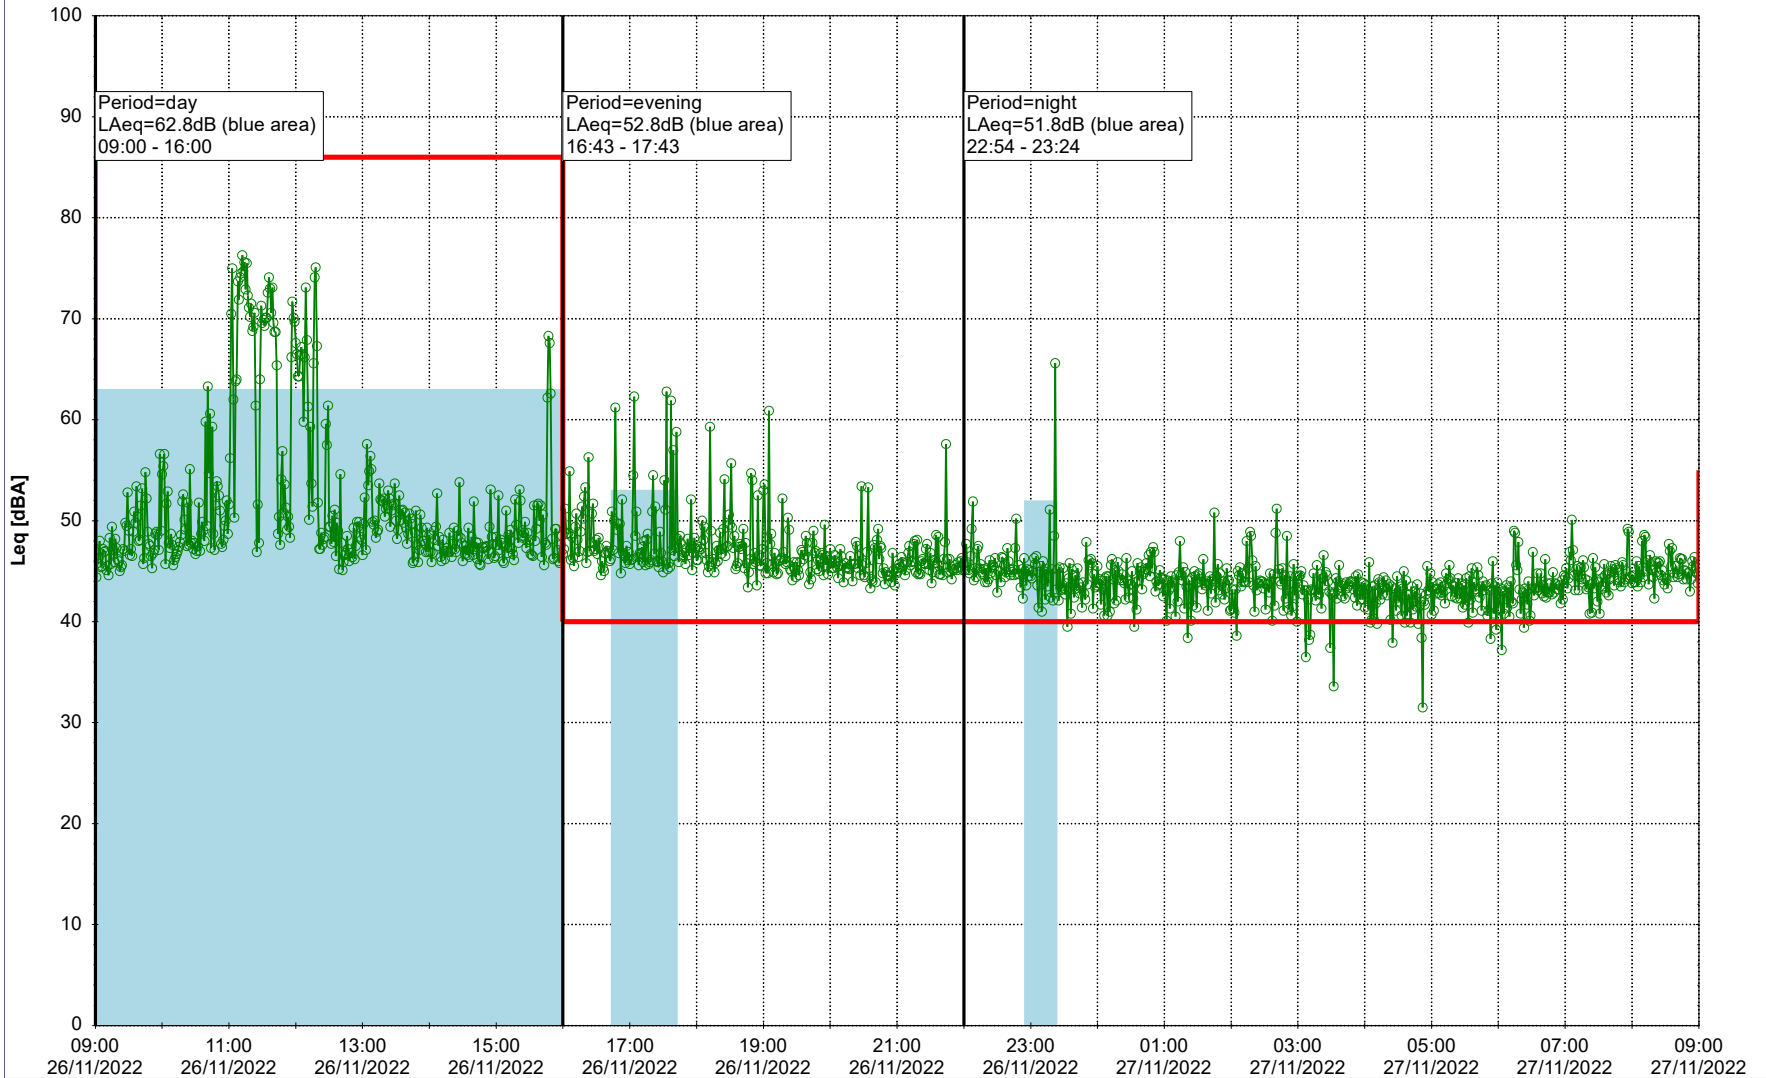

Noise Time Related Diagram

26/11/2022
27/11/2022

○○○○ MOP_NS01