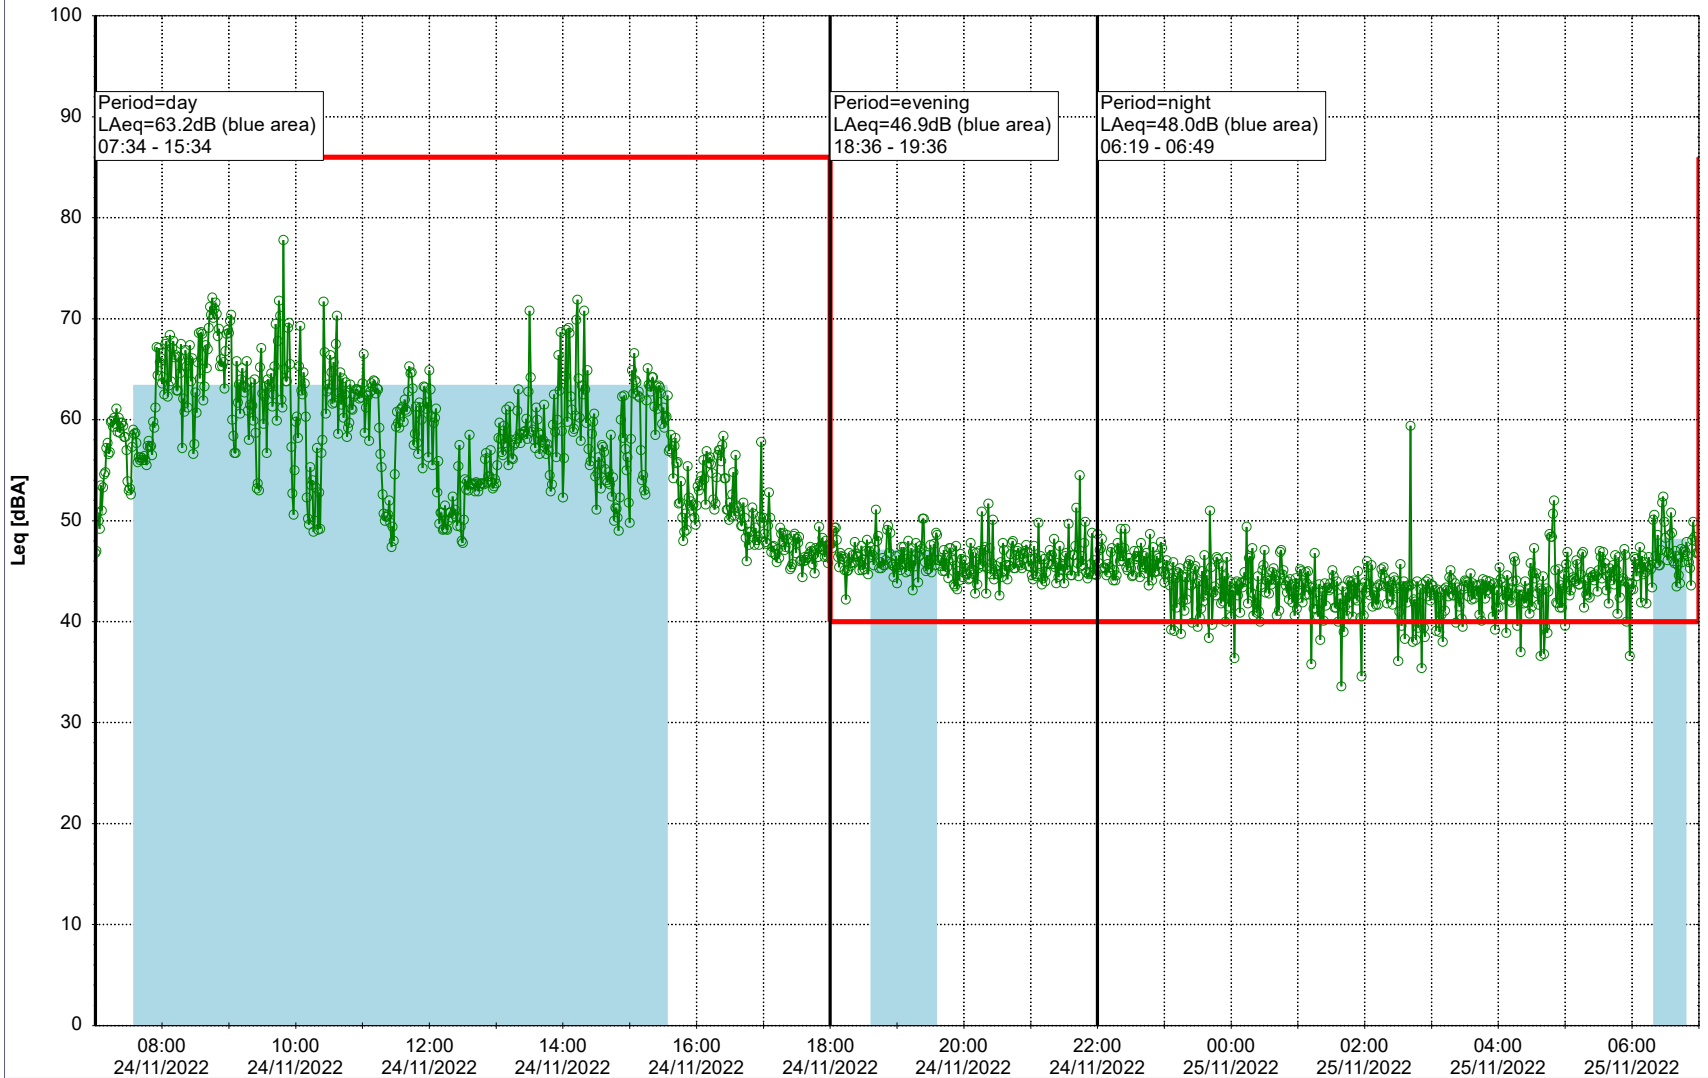

Noise Time Related Diagram

24/11/2022
25/11/2022

○○○ MOP_NS01