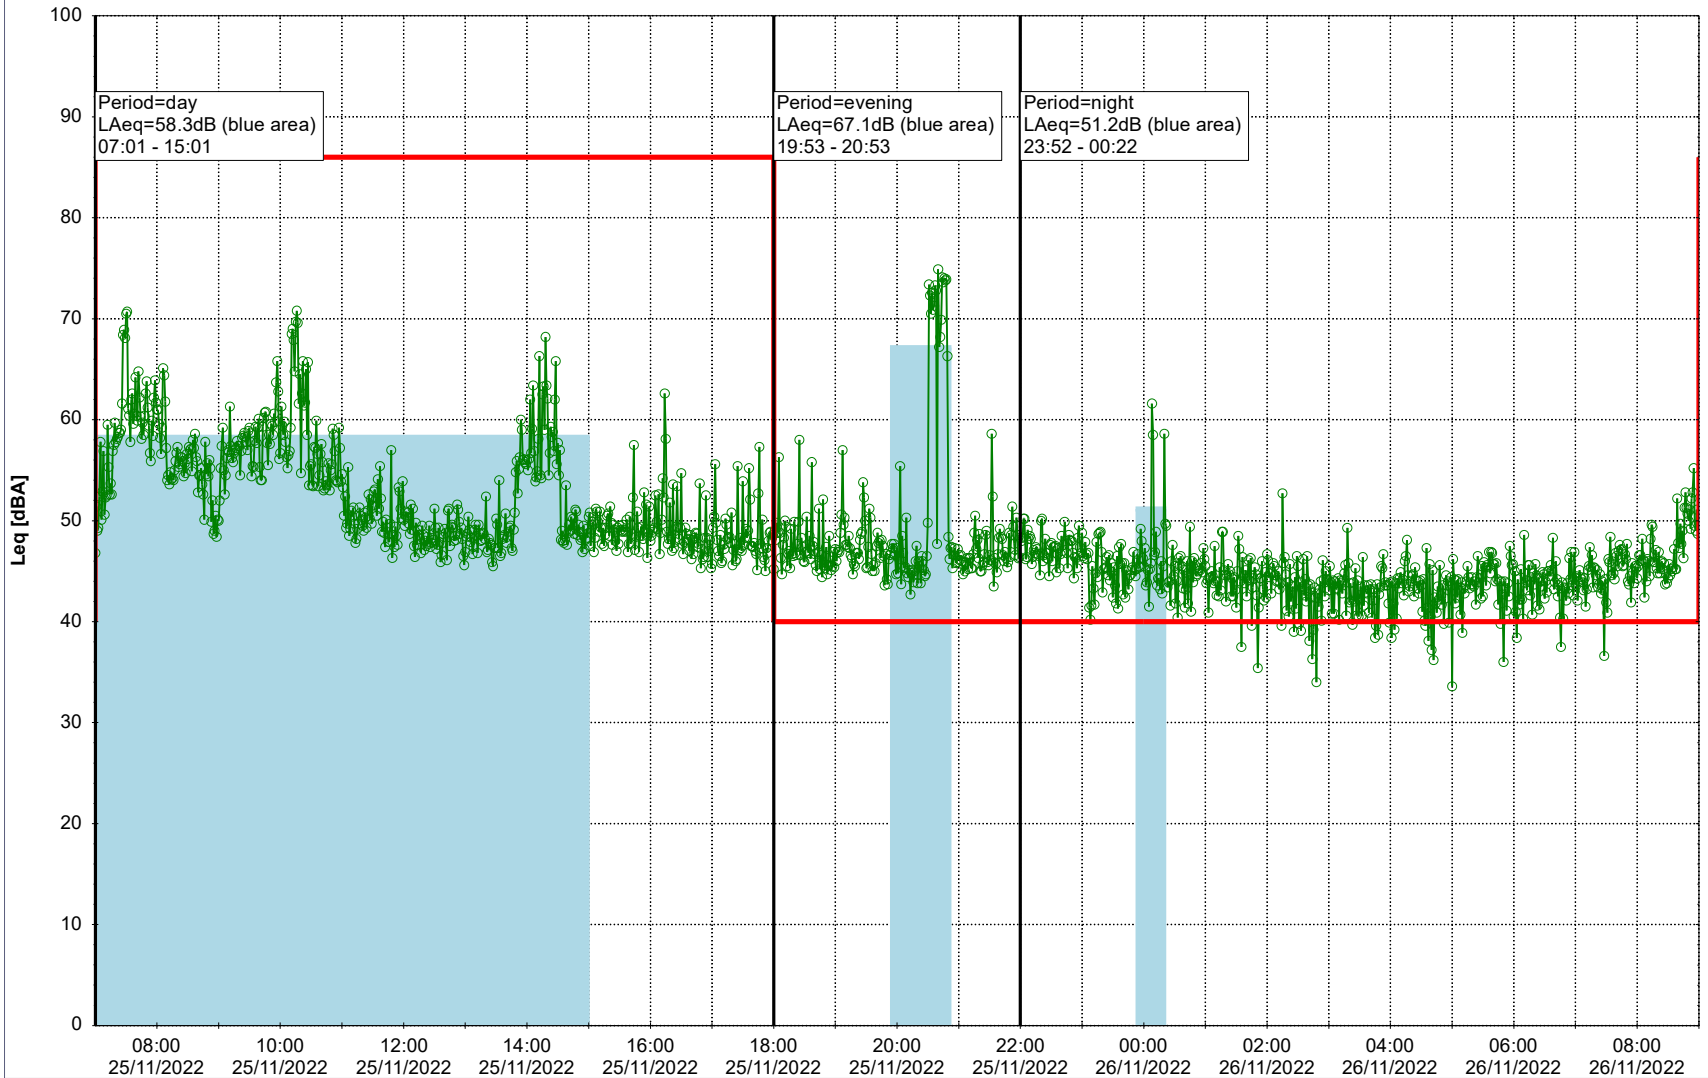

Noise Time Related Diagram

25/11/2022
26/11/2022

○○○○ MOP_NS01