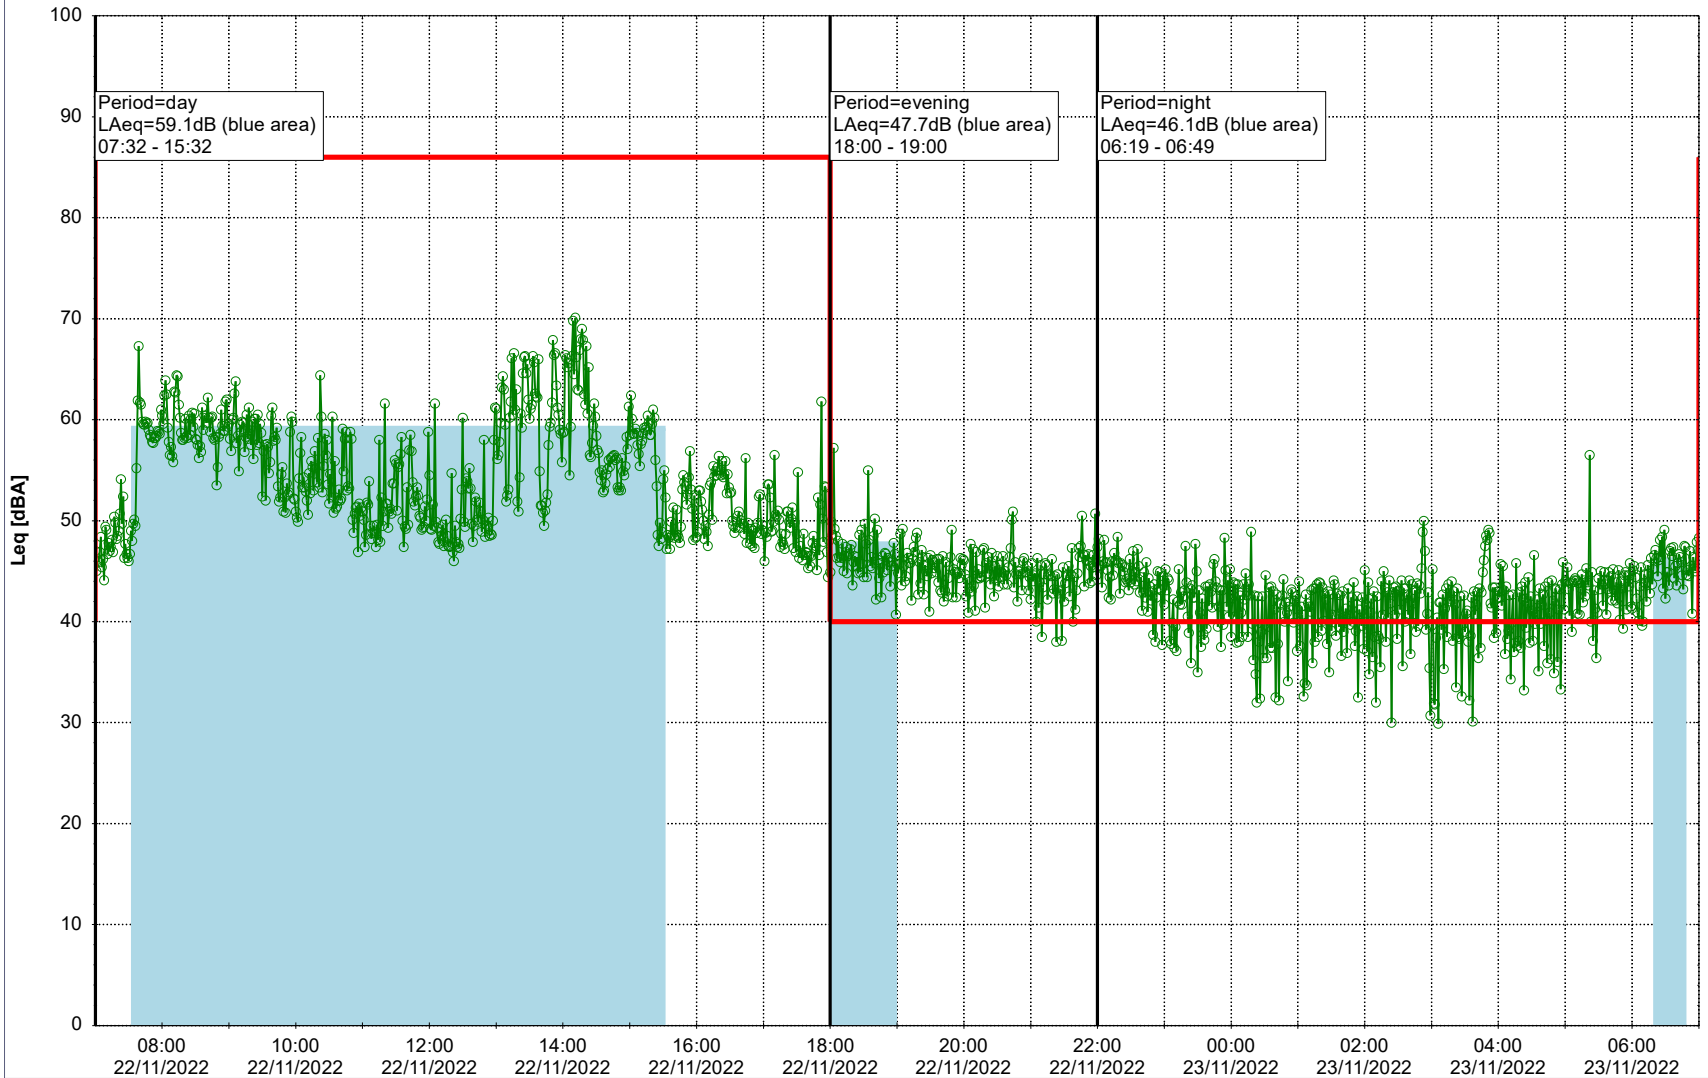

Noise Time Related Diagram

22/11/2022
23/11/2022

○○○○ MOP_NS01