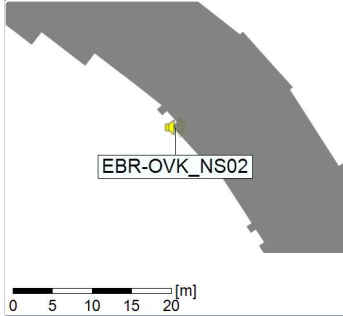

Project: Kronos Sydhavnen
Construction: Enghave Brygge
Location: N-V

Plan View