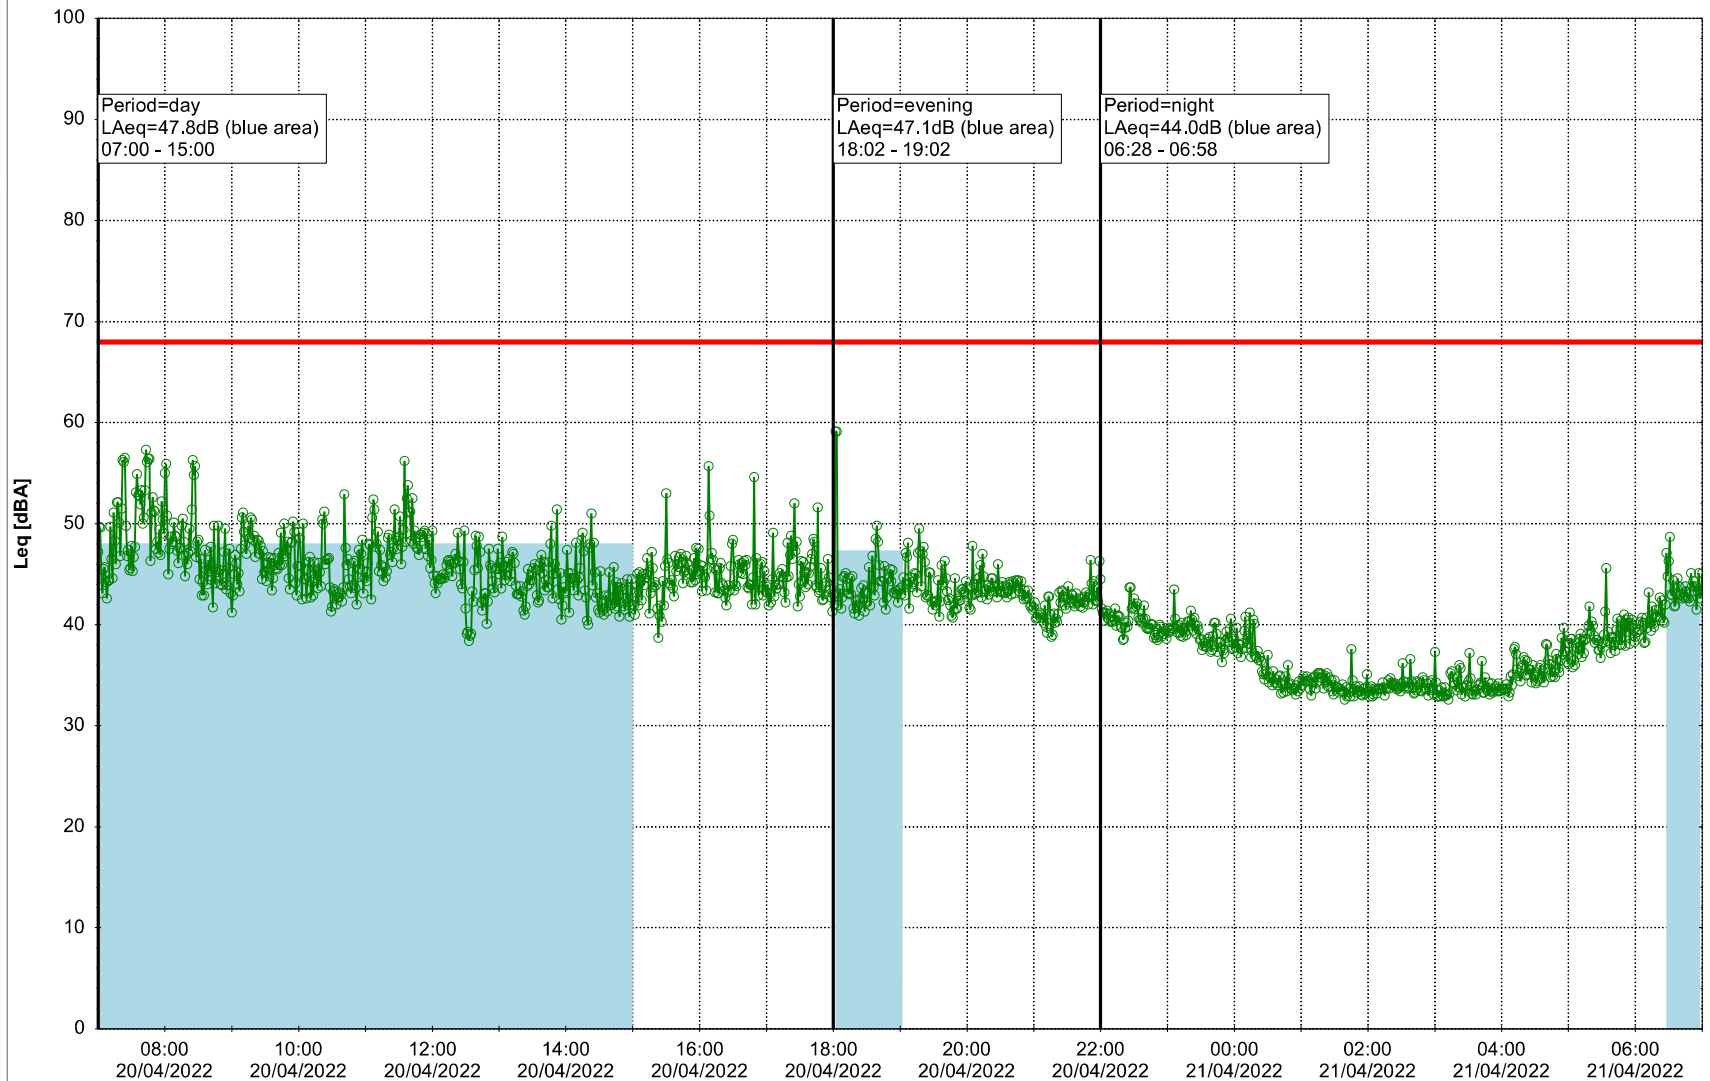

Plan View

Remarks

...

Noise Time Related Diagram

20/04/2022
21/04/2022

○○○○ EBR-OVK_NS02

Project: Kronos Sydhavnen
Construction: Enghave Brygge
Location: N-V

Plan View

EBR-OVK_NS02

Remarks

...

Noise Time Related Diagram

21/04/2022
22/04/2022

○○○○ EBR-OVK_NS02

Project: Kronos Sydhavnen
Construction: Enghave Brygge
Location: N-V

Plan View