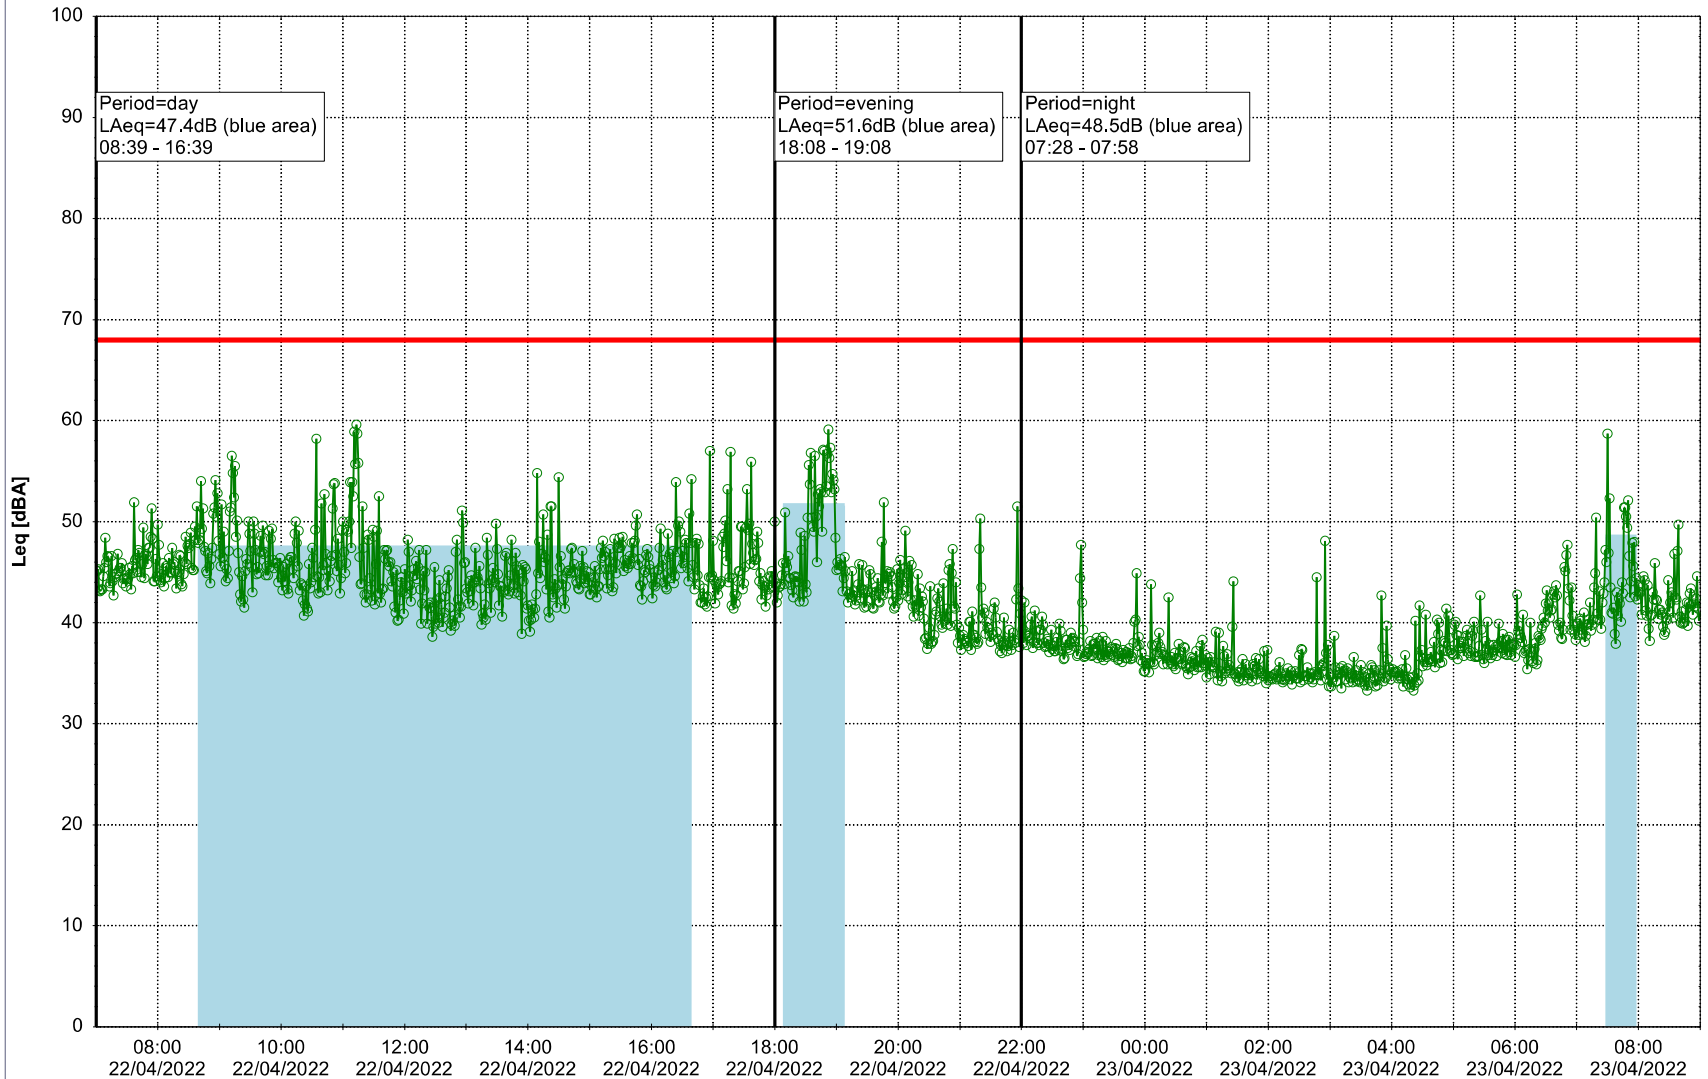

EBR-OVK_NS02

Remarks

...

Noise Time Related Diagram

21/04/2022
22/04/2022

○○○○ EBR-OVK_NS02

Project: Kronos Sydhavnen
Construction: Enghave Brygge
Location: N-V

Plan View

Noise Time Related Diagram

22/04/2022
23/04/2022

○○○ EBR-OVK_NS02

Project: Kronos Sydhavnen
Construction: Enghave Brygge
Location: N-V

Plan View

EBR-OVK_NS02

0 5 10 15 20 [m]

Remarks

...

Noise Time Related Diagram

23/04/2022
24/04/2022

○○○ EBR-OVK_NS02

Project: Kronos Sydhavnen
Construction: Enghave Brygge
Location: N-V

Plan View

EBR-OVK_NS02

Remarks