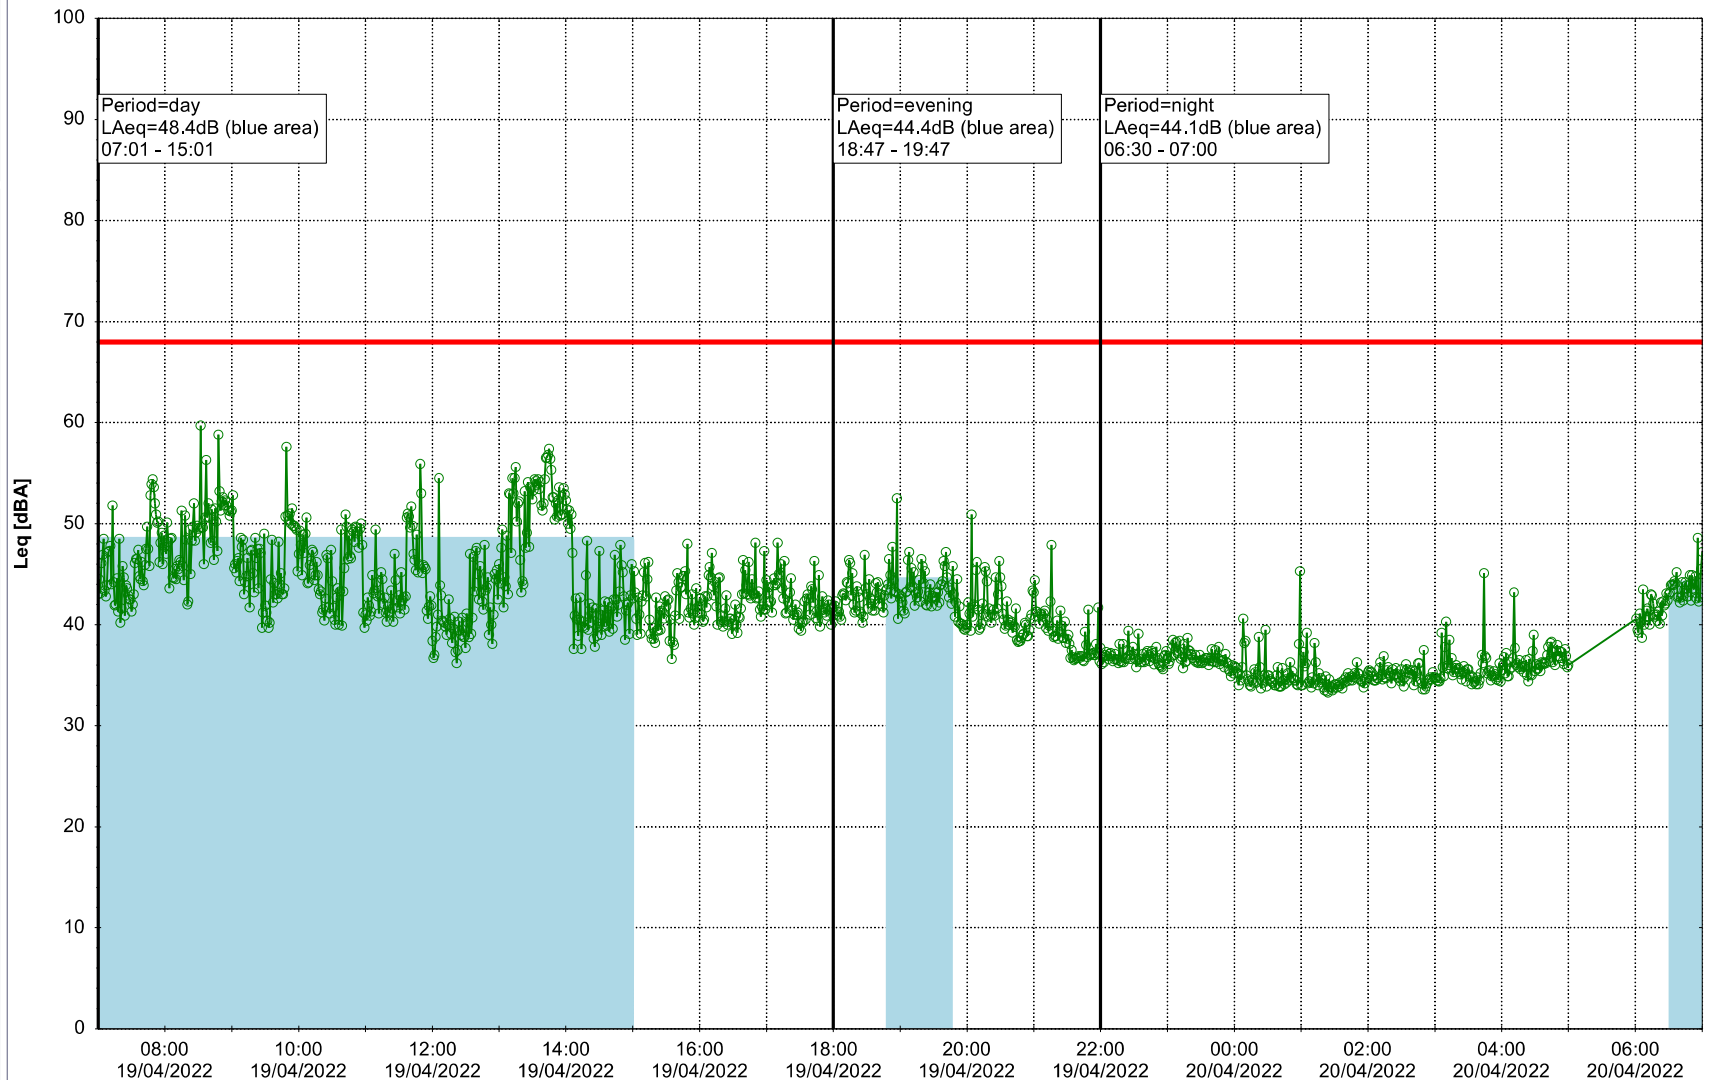

Plan View

EBR-OVK_NS02

Remarks

...

Noise Time Related Diagram

19/04/2022
20/04/2022

○○○○ EBR-OVK_NS02

Project: Kronos Sydhavnen
Construction: Enghave Brygge
Location: N-V

Plan View

Remarks

...

Noise Time Related Diagram

20/04/2022
21/04/2022

○○○○ EBR-OVK_NS02

Project: Kronos Sydhavnen
Construction: Enghave Brygge
Location: N-V

Plan View