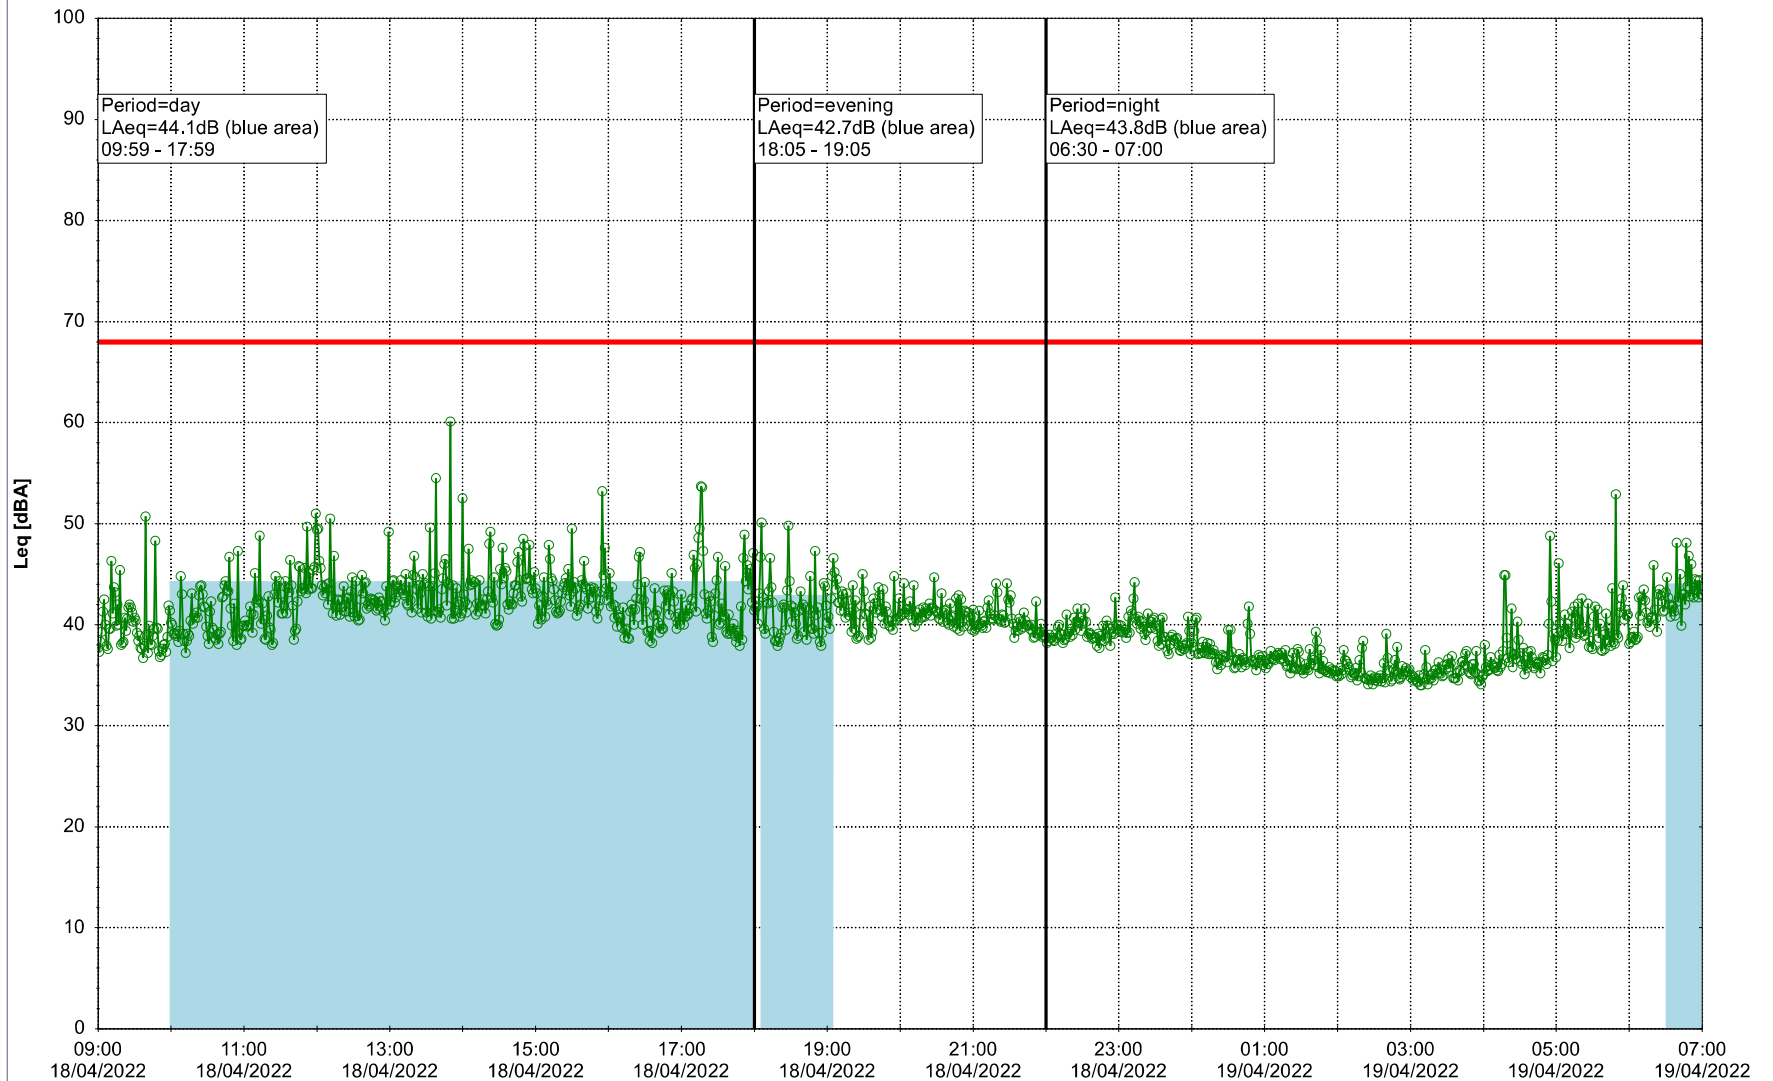

Project: Kronos Sydhavnen
Construction: Enghave Brygge
Location: N-V

Plan View

Noise Time Related Diagram

18/04/2022
19/04/2022

○○○ EBR-OVK_NS02

Remarks

...

Project: Kronos Sydhavnen
Construction: Enghave Brygge
Location: N-V

Plan View

EBR-OVK_NS02

Remarks

...

Noise Time Related Diagram

19/04/2022
20/04/2022

○○○○ EBR-OVK_NS02

Project: Kronos Sydhavnen
Construction: Enghave Brygge
Location: N-V

Plan View

Remarks

...

Noise Time Related Diagram

20/04/2022
21/04/2022

○○○○ EBR-OVK_NS02

Project: Kronos Sydhavnen
Construction: Enghave Brygge
Location: N-V

Plan View