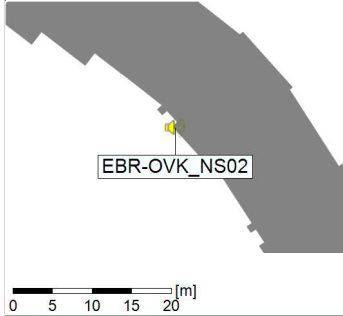

Plan View

Remarks

...

Noise Time Related Diagram

20/04/2022
21/04/2022

○○○○ EBR-OVK_NS02

Project: Kronos Sydhavnen
Construction: Enghave Brygge
Location: N-V

Plan View