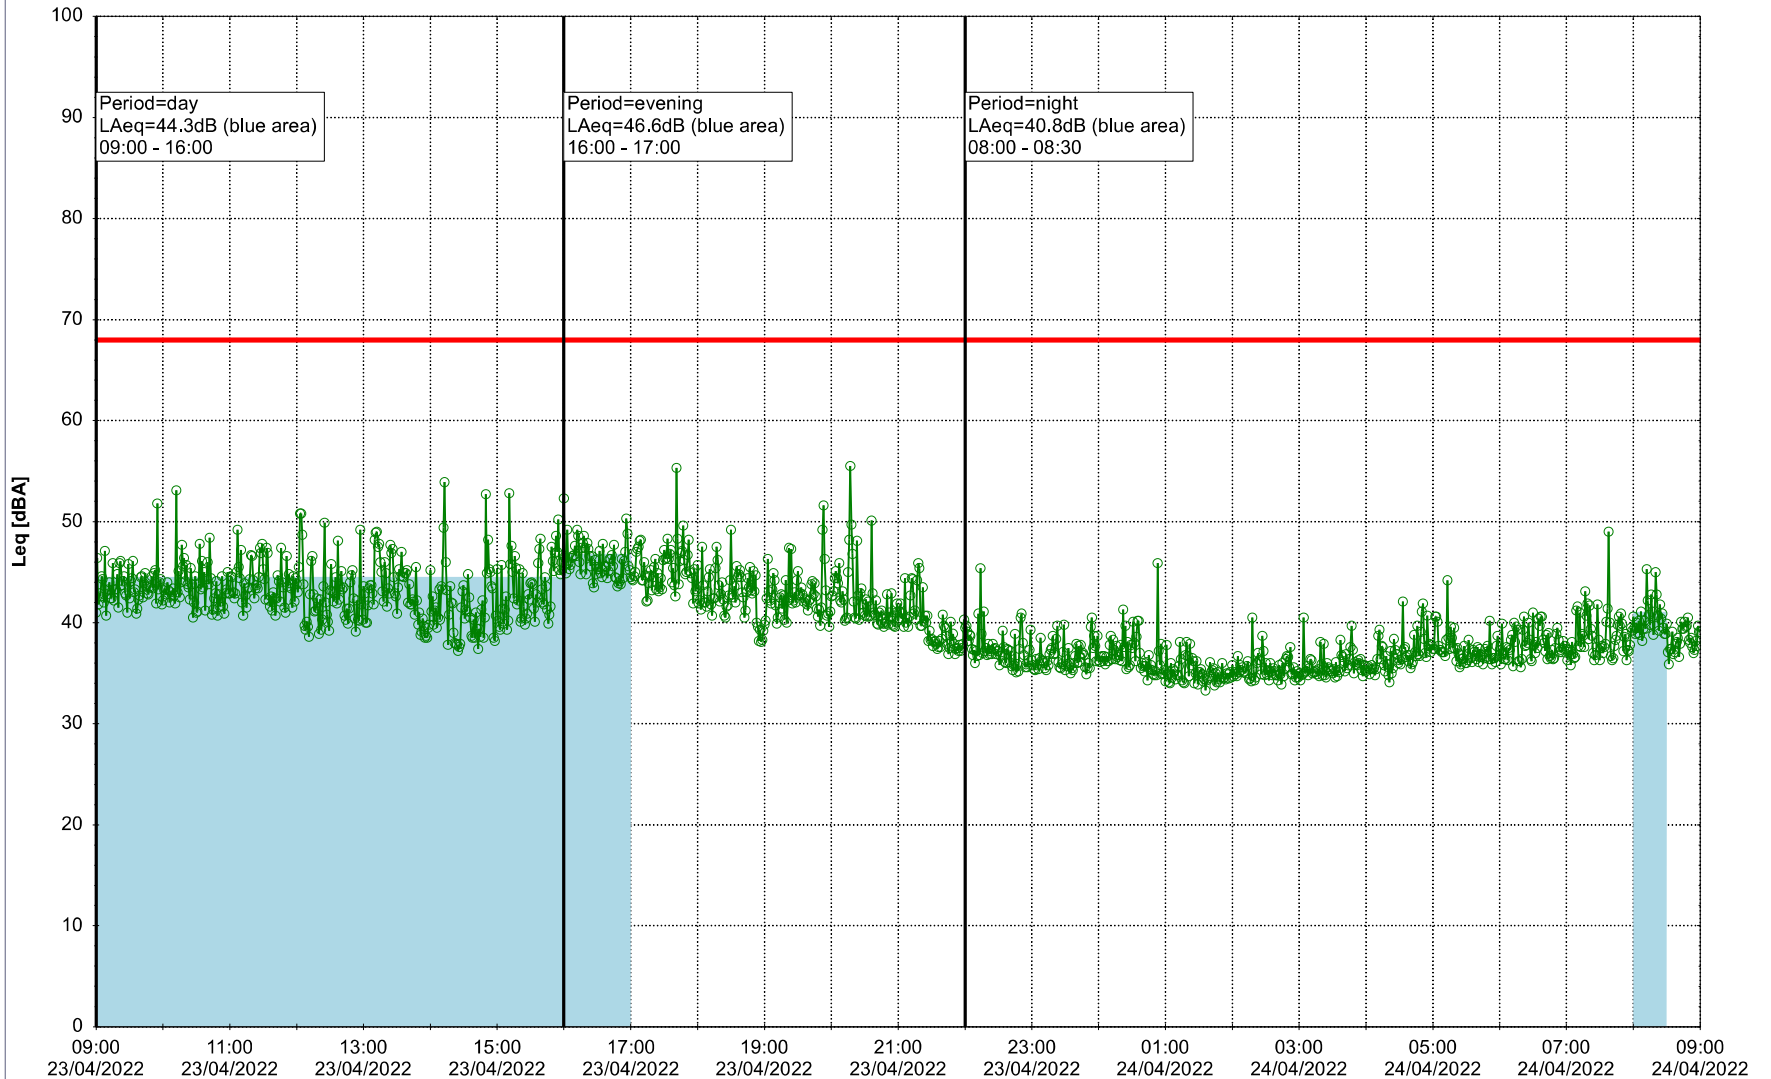

Noise Time Related Diagram

22/04/2022
23/04/2022

○○○ EBR-OVK_NS02

Project: Kronos Sydhavnen
Construction: Enghave Brygge
Location: N-V

Plan View

EBR-OVK_NS02

0 5 10 15 20 [m]

Remarks

...

Noise Time Related Diagram

23/04/2022
24/04/2022

○○○ EBR-OVK_NS02

Project: Kronos Sydhavnen
Construction: Enghave Brygge
Location: N-V

Plan View

EBR-OVK_NS02

Remarks