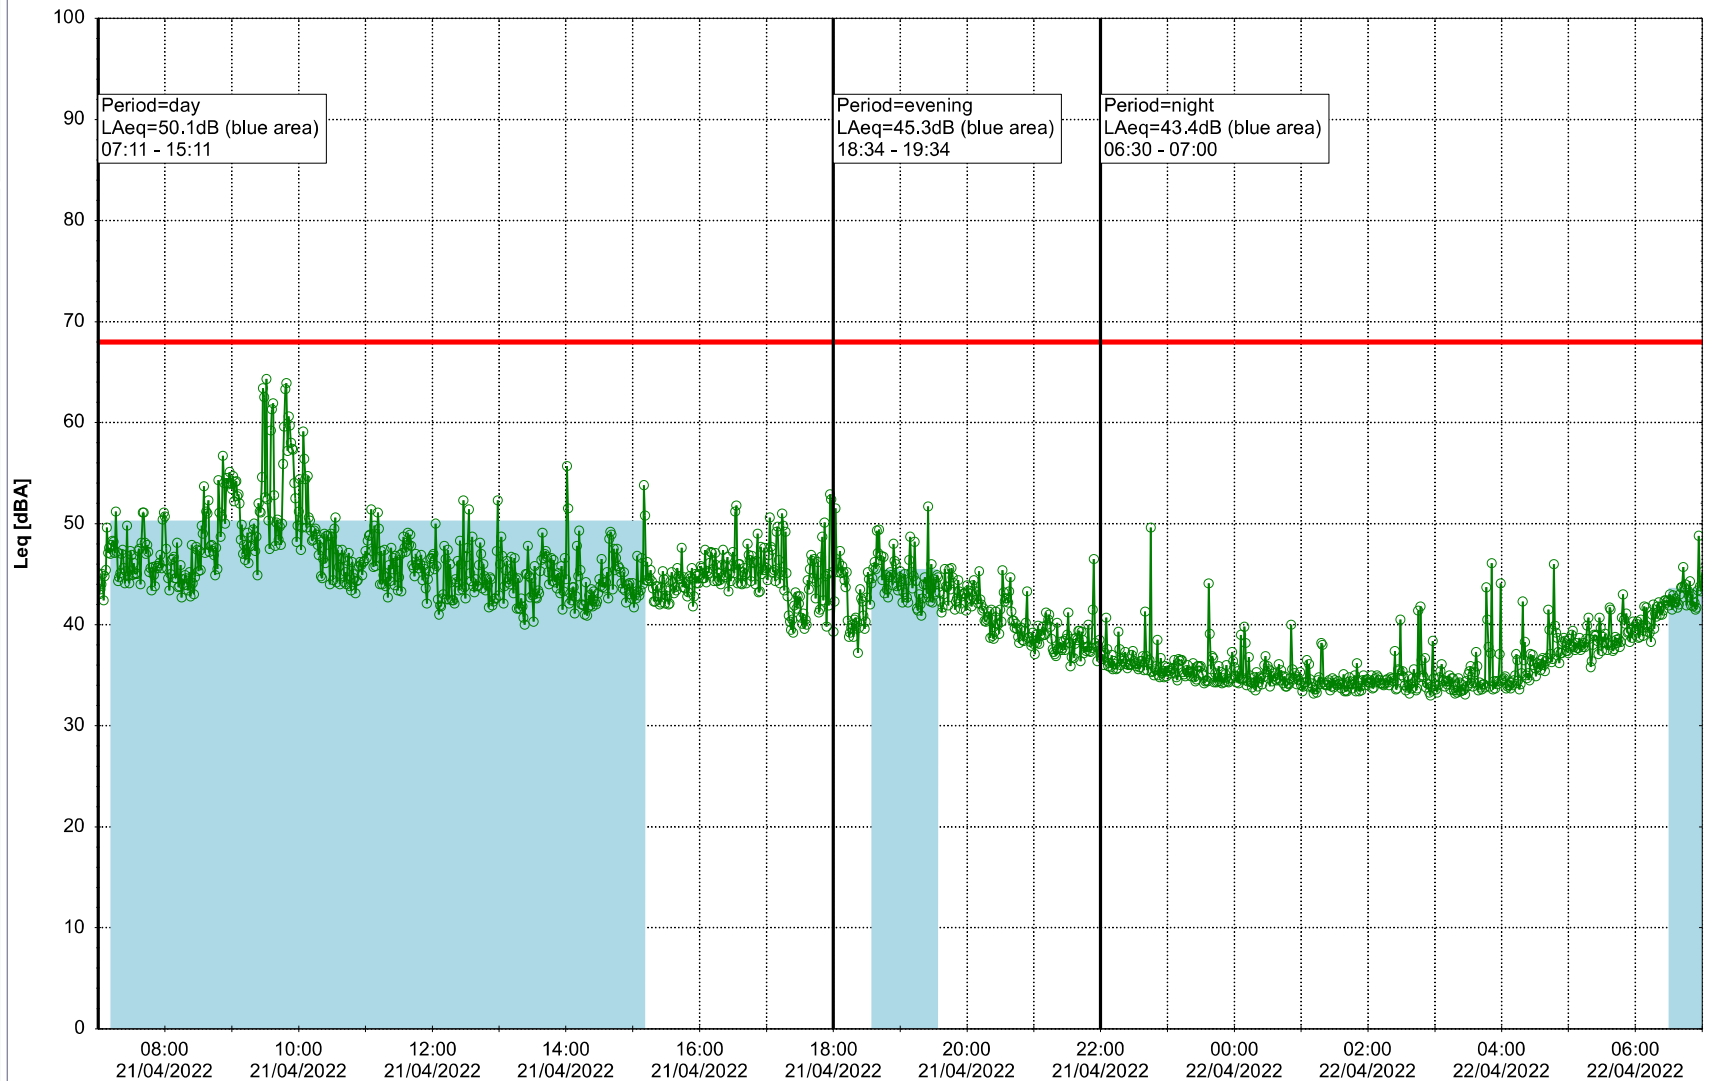

EBR-OVK_NS02

Remarks

...

Noise Time Related Diagram

21/04/2022
22/04/2022

○○○○ EBR-OVK_NS02

Project: Kronos Sydhavnen
Construction: Enghave Brygge
Location: N-V

Plan View

Noise Time Related Diagram

22/04/2022
23/04/2022

○○○ EBR-OVK_NS02

Project: Kronos Sydhavnen
Construction: Enghave Brygge
Location: N-V

Plan View

EBR-OVK_NS02

0 5 10 15 20 [m]

Remarks