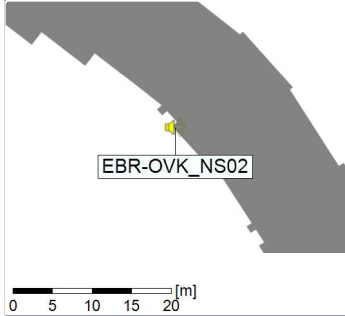

...

Noise Time Related Diagram

23/04/2022
24/04/2022

○○○ EBR-OVK_NS02

Project: Kronos Sydhavnen
Construction: Enghave Brygge
Location: N-V

Plan View

EBR-OVK_NS02

Remarks