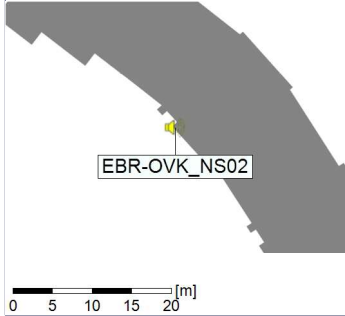

Noise Time Related Diagram

22/04/2022
23/04/2022

○○○ EBR-OVK_NS02

Project: Kronos Sydhavnen
Construction: Enghave Brygge
Location: N-V

Plan View

EBR-OVK_NS02

0 5 10 15 20 [m]

Remarks