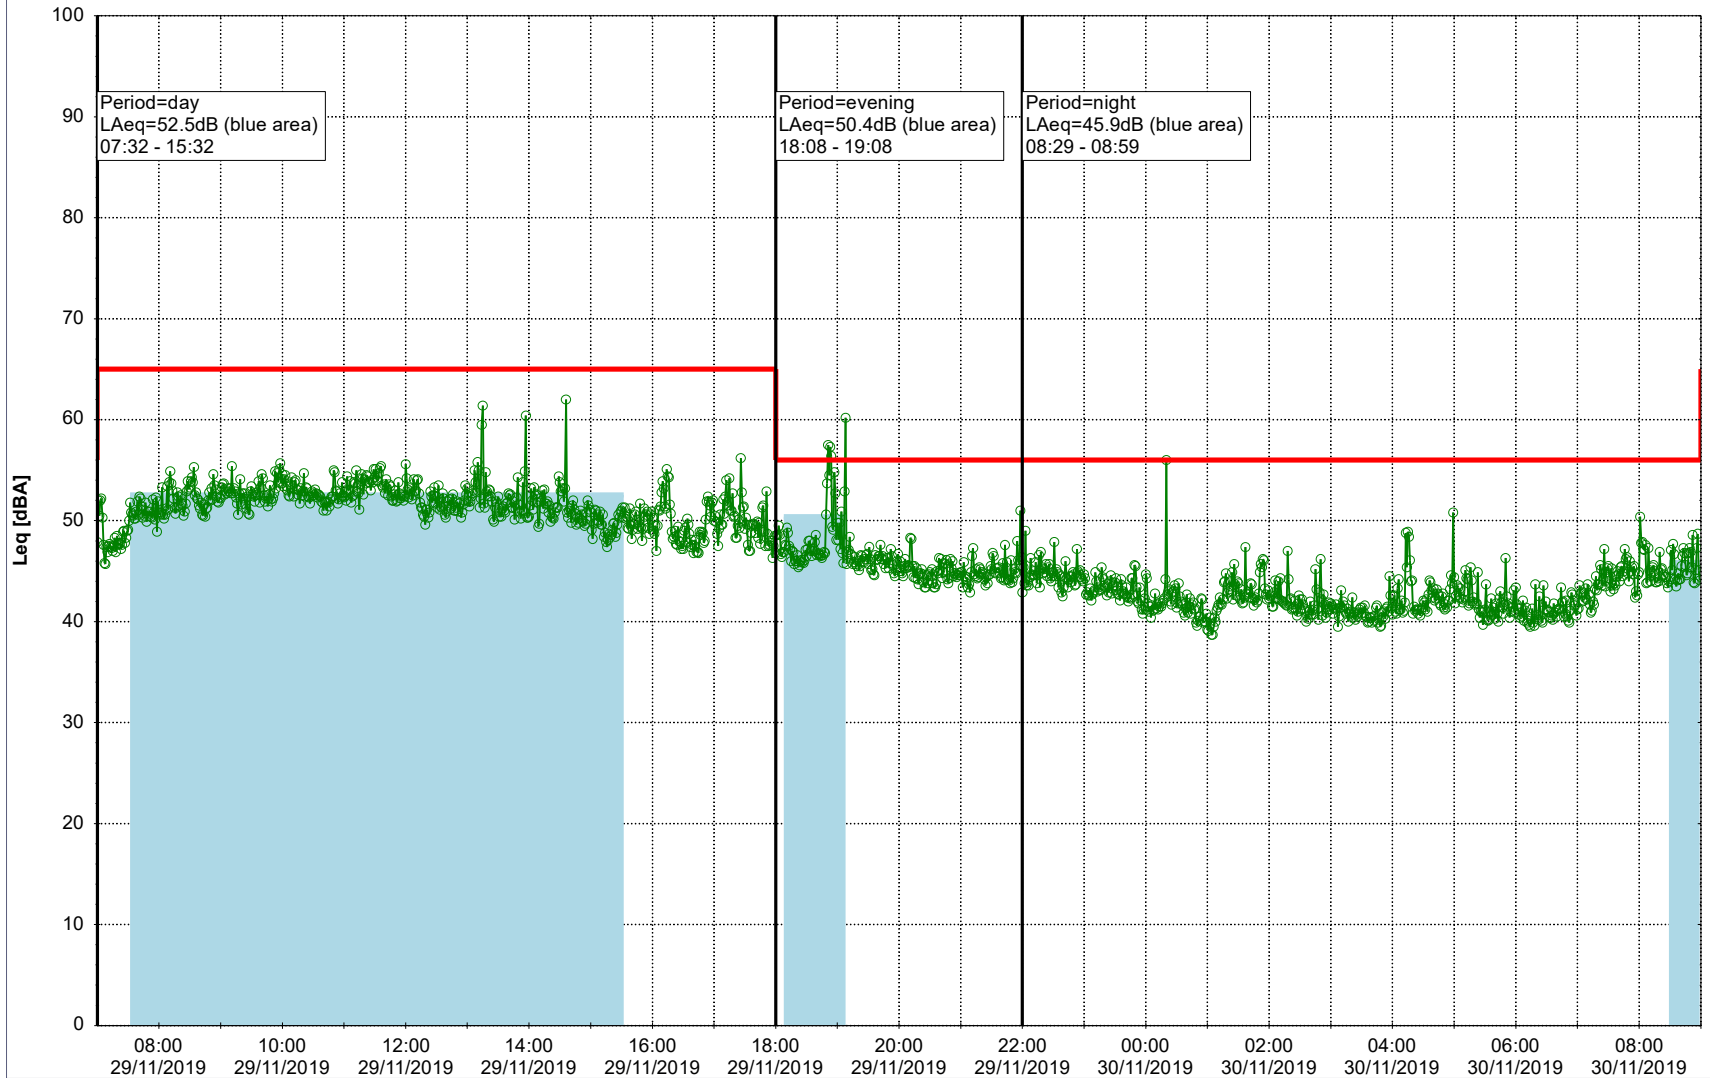

...

Noise Time Related Diagram

28/11/2019
29/11/2019

○○○○ EBR-OVK_NS01

Project: Kronos Sydhavnen
Construction: Enghave Brygge
Location: N-V

Plan View

Remarks

...

Noise Time Related Diagram

29/11/2019
30/11/2019

○○○○ EBR-OVK_NS01

Project: Kronos Sydhavnen
Construction: Enghave Brygge
Location: N-V

Plan View

Remarks

...

Noise Time Related Diagram

30/11/2019
01/12/2019

○○○ EBR-OVK_NS01

Project: Kronos Sydhavnen
Construction: Enghave Brygge
Location: N-V

Plan View

Remarks

...

Noise Time Related Diagram

01/12/2019
02/12/2019