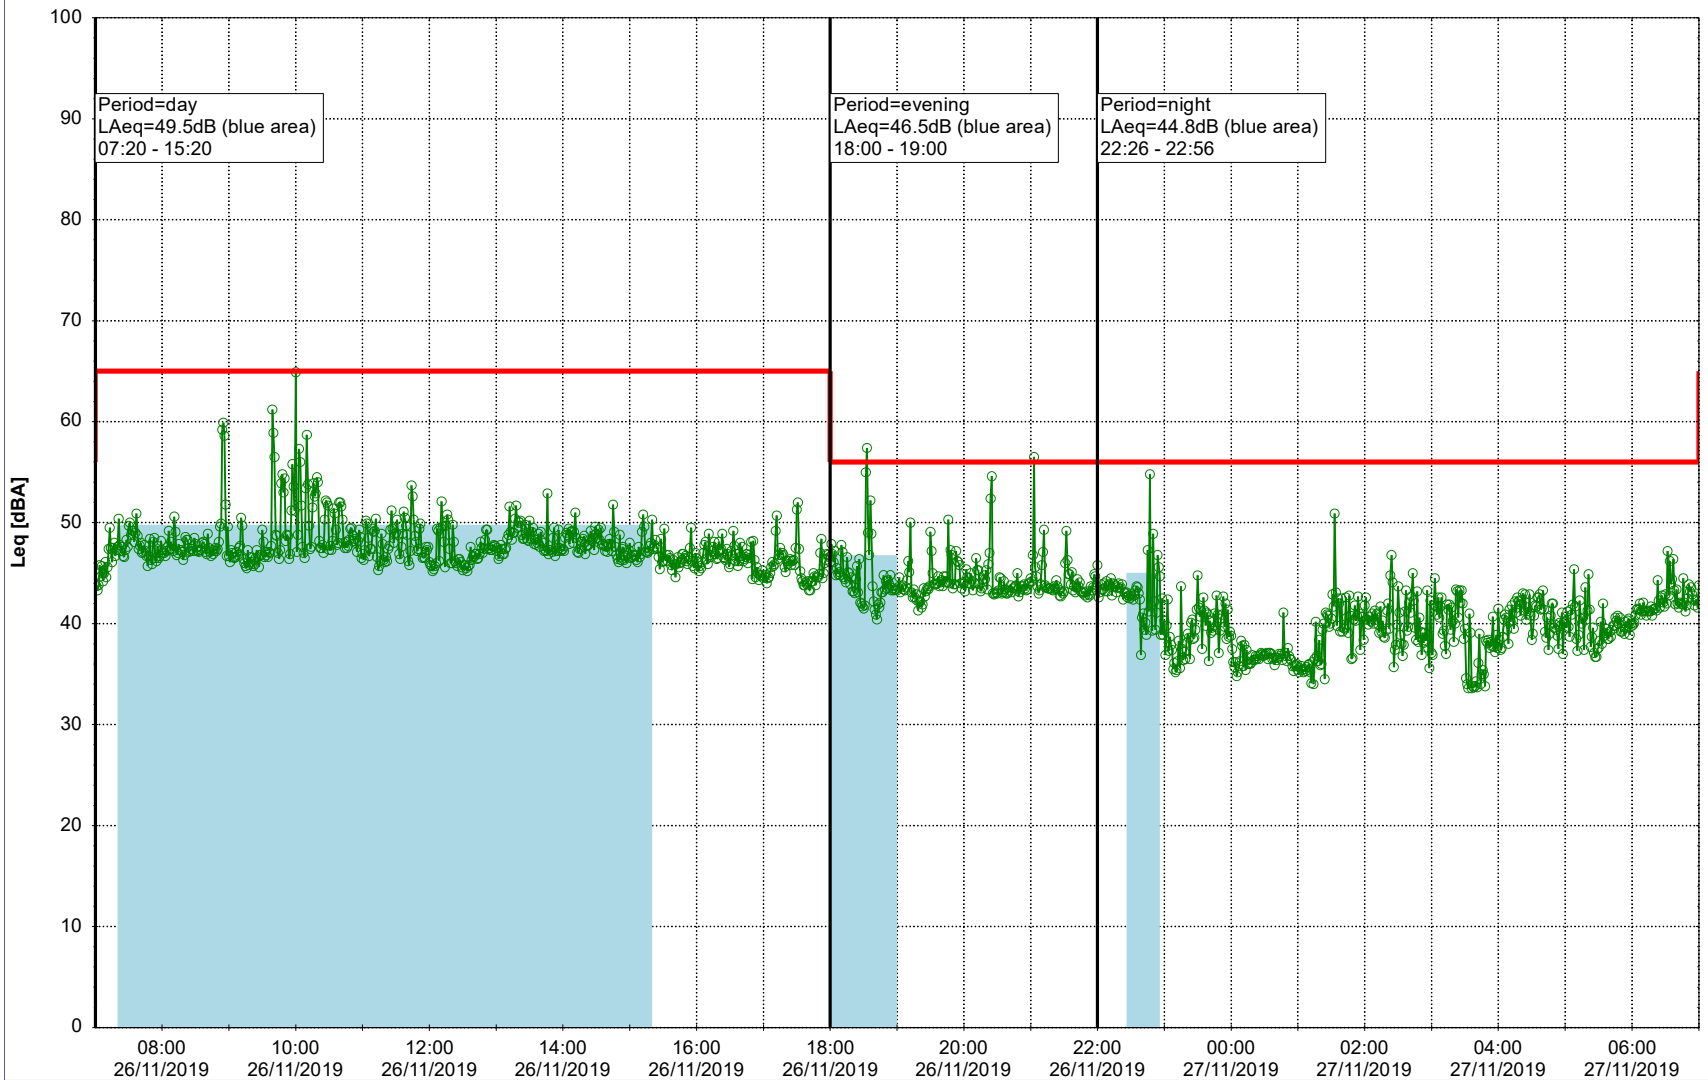

Plan View

Remarks

...

Noise Time Related Diagram

26/11/2019
27/11/2019

○○○○ EBR-OVK_NS01

Project: Kronos Sydhavnen
Construction: Enghave Brygge
Location: N-V

Plan View

Remarks

...

Noise Time Related Diagram

27/11/2019
28/11/2019

○○○○ EBR-OVK_NS01

Project: Kronos Sydhavnen
Construction: Enghave Brygge
Location: N-V

Plan View

Remarks