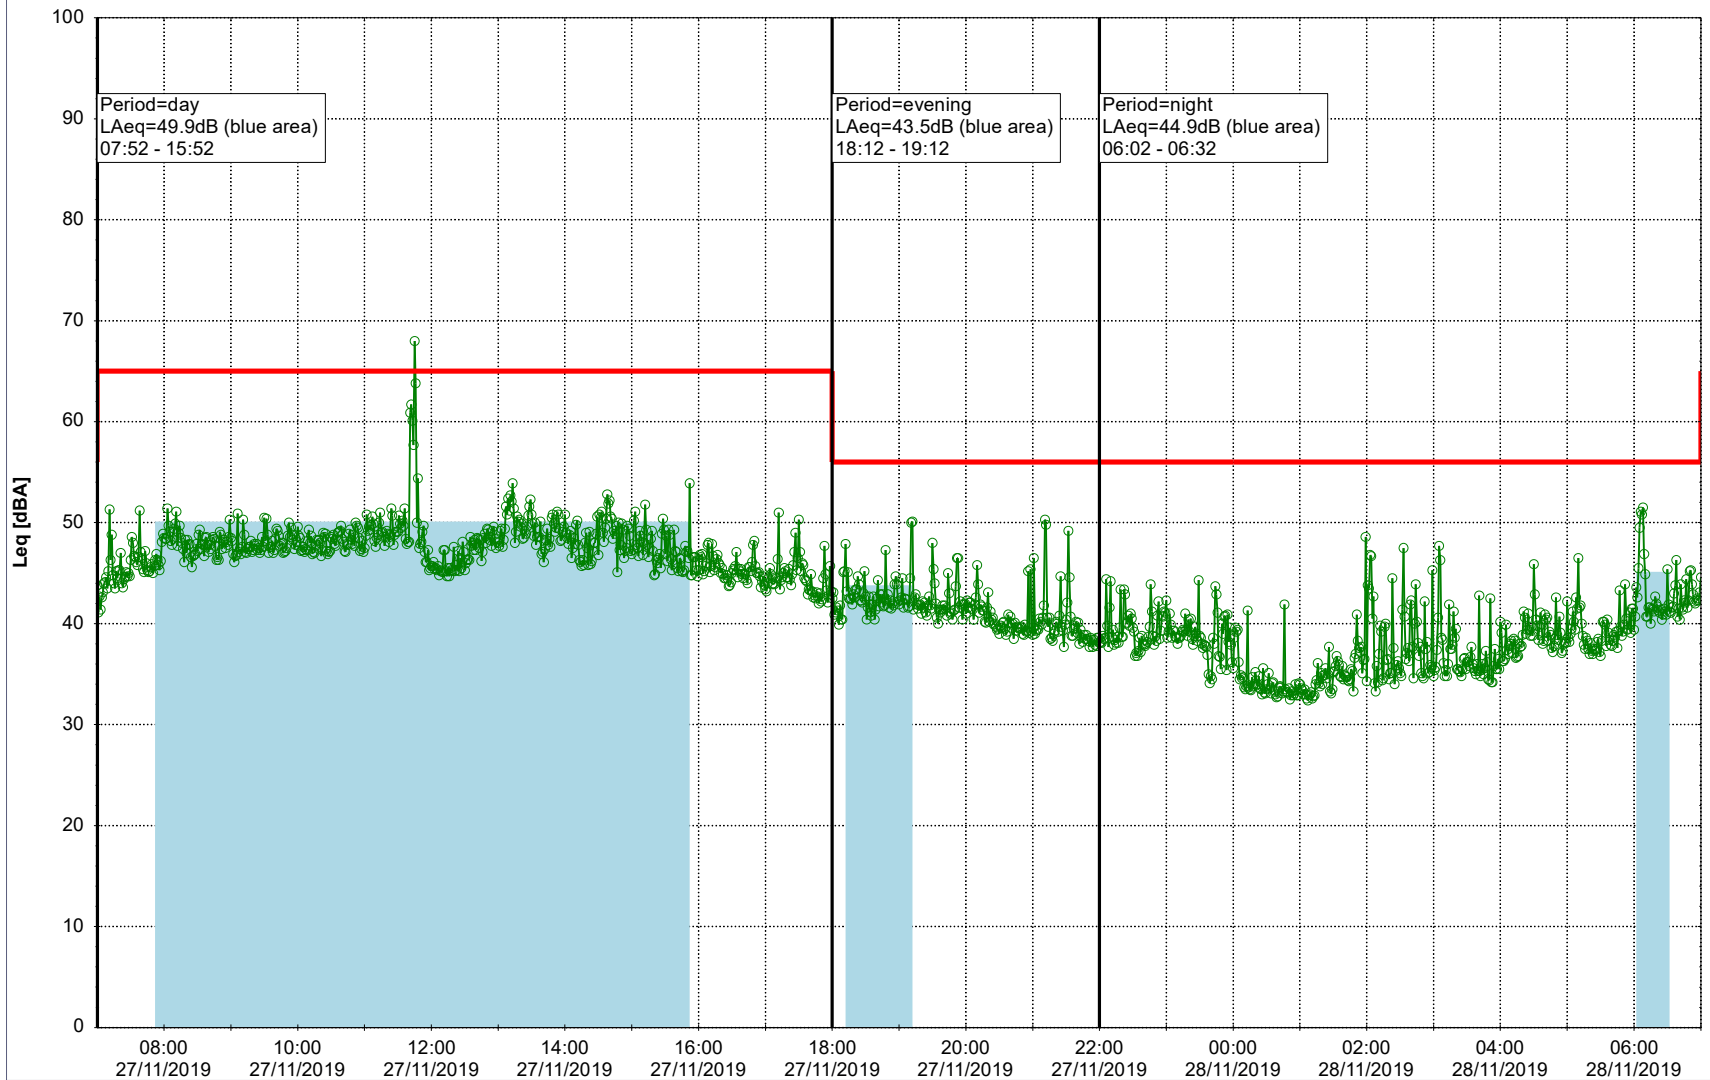

Project: Kronos Sydhavnen
Construction: Enghave Brygge
Location: N-V

Plan View

Remarks

...

Noise Time Related Diagram

25/11/2019
26/11/2019

○○○ EBR-OVK_NS01

Project: Kronos Sydhavnen
Construction: Enghave Brygge
Location: N-V

Plan View

Remarks

...

Noise Time Related Diagram

26/11/2019
27/11/2019

○○○○ EBR-OVK_NS01

Project: Kronos Sydhavnen
Construction: Enghave Brygge
Location: N-V

Plan View

Remarks

...

Noise Time Related Diagram

27/11/2019
28/11/2019

○○○○ EBR-OVK_NS01

Project: Kronos Sydhavnen
Construction: Enghave Brygge
Location: N-V

Plan View

Remarks

...

Noise Time Related Diagram

28/11/2019
29/11/2019

○○○○ EBR-OVK_NS01

Project: Kronos Sydhavnen
Construction: Enghave Brygge
Location: N-V

Plan View

Remarks

...