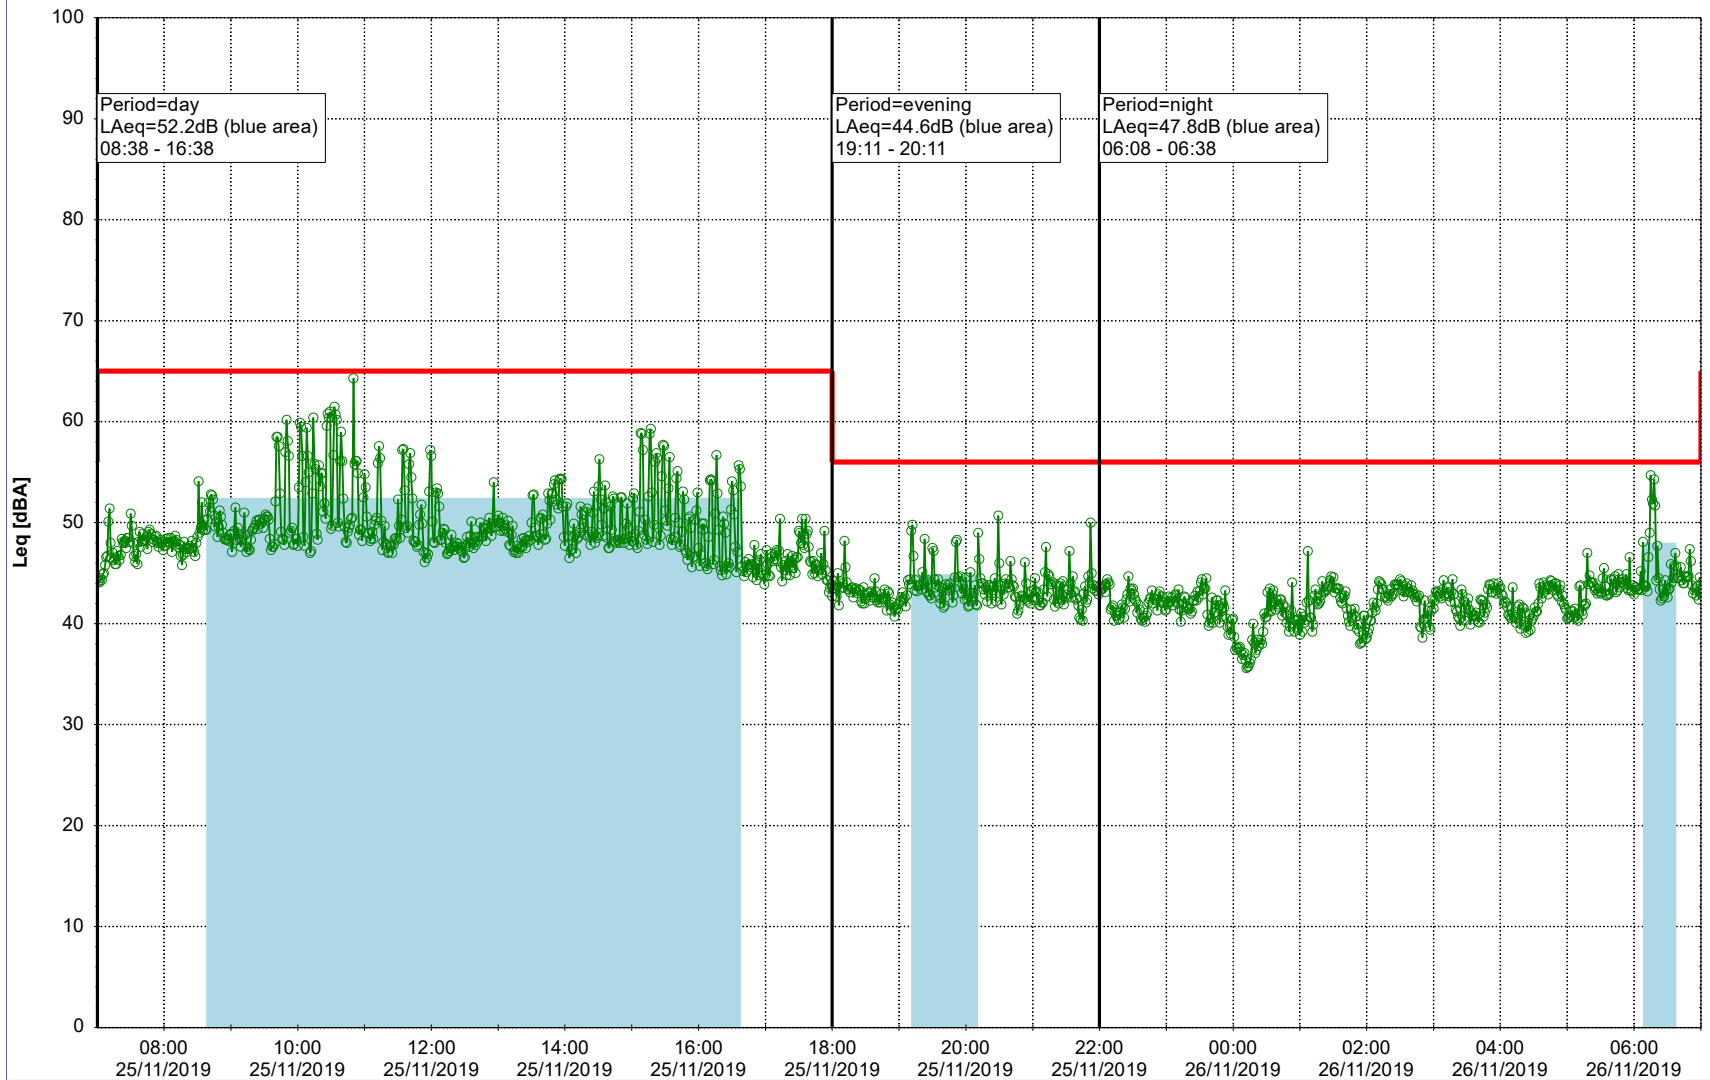

Project: Kronos Sydhavnen
Construction: Enghave Brygge
Location: N-V

Plan View

Remarks

...

Noise Time Related Diagram

25/11/2019
26/11/2019

○○○ EBR-OVK_NS01

Project: Kronos Sydhavnen
Construction: Enghave Brygge
Location: N-V

Plan View

Remarks

...

Noise Time Related Diagram

26/11/2019
27/11/2019

○○○○ EBR-OVK_NS01

Project: Kronos Sydhavnen
Construction: Enghave Brygge
Location: N-V

Plan View

Remarks

...

Noise Time Related Diagram

27/11/2019
28/11/2019

○○○○ EBR-OVK_NS01

Project: Kronos Sydhavnen
Construction: Enghave Brygge
Location: N-V

Plan View

Remarks