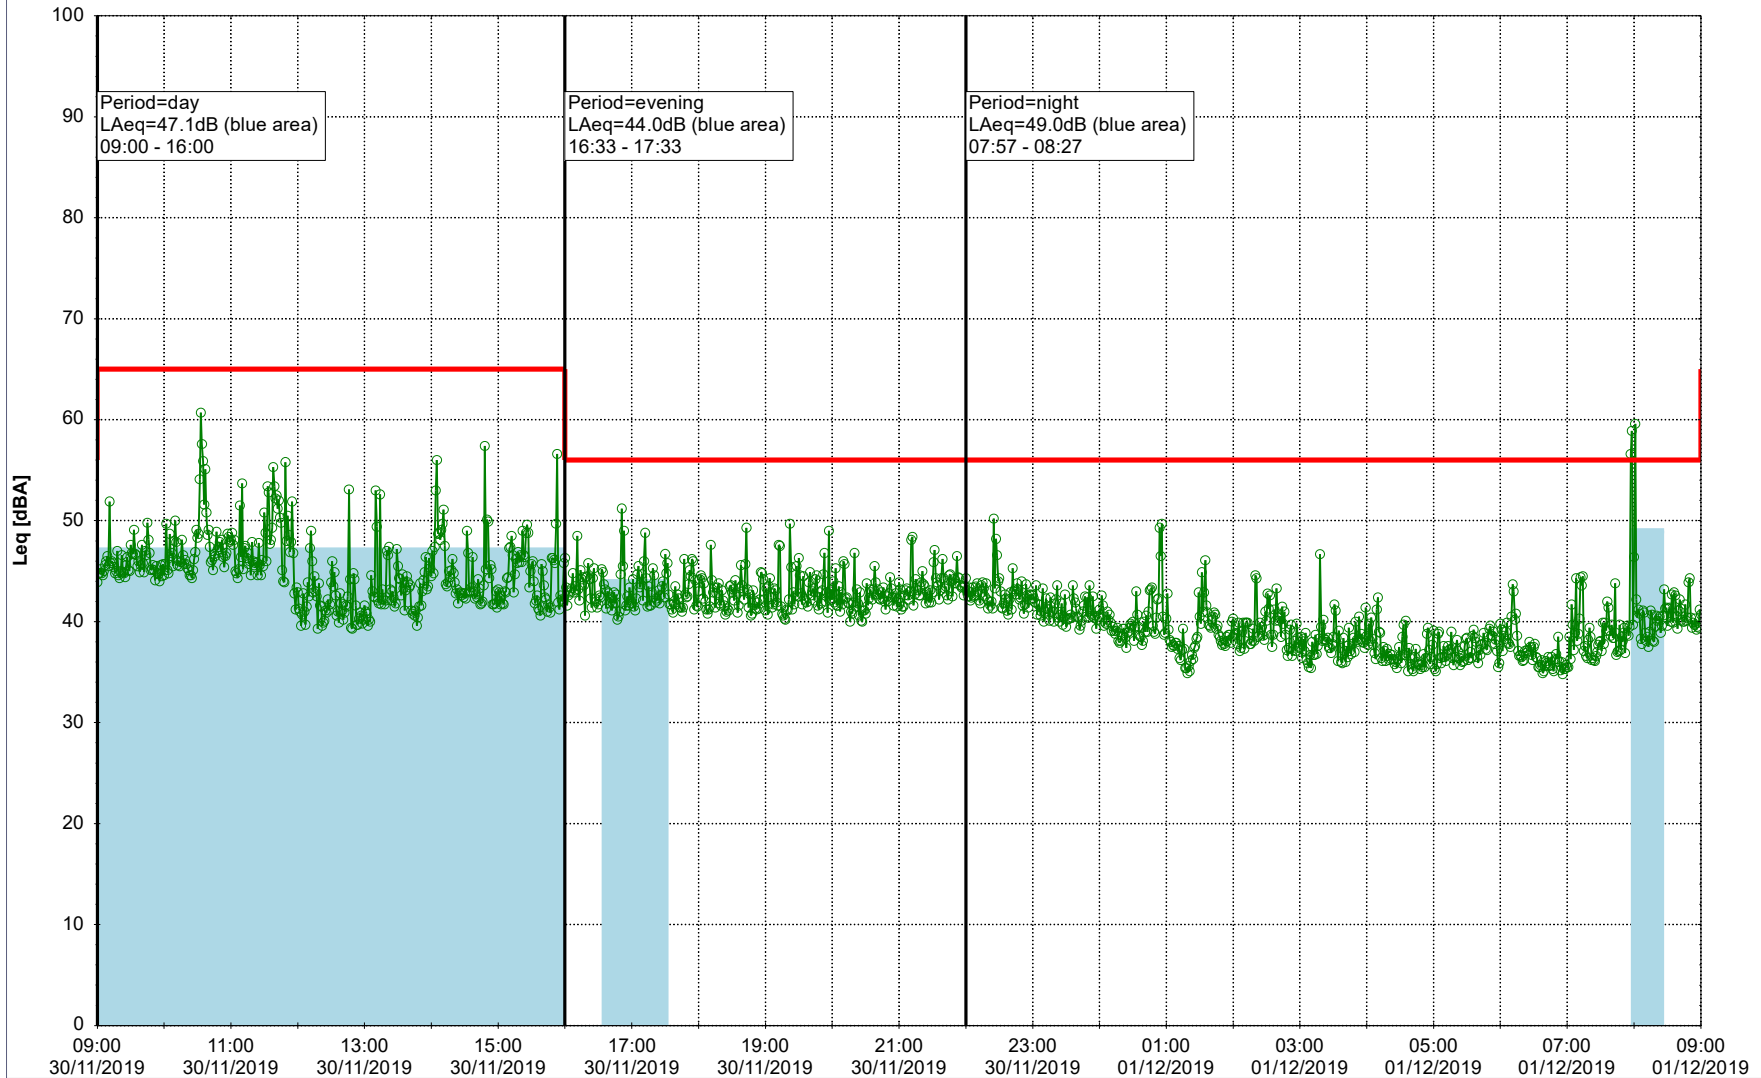

Noise Time Related Diagram

29/11/2019
30/11/2019

○○○○ EBR-OVK_NS01

Project: Kronos Sydhavnen
Construction: Enghave Brygge
Location: N-V

Plan View

Remarks

...

Noise Time Related Diagram

30/11/2019
01/12/2019

○○○ EBR-OVK_NS01

Project: Kronos Sydhavnen
Construction: Enghave Brygge
Location: N-V

Plan View

Remarks

...

Noise Time Related Diagram

01/12/2019
02/12/2019