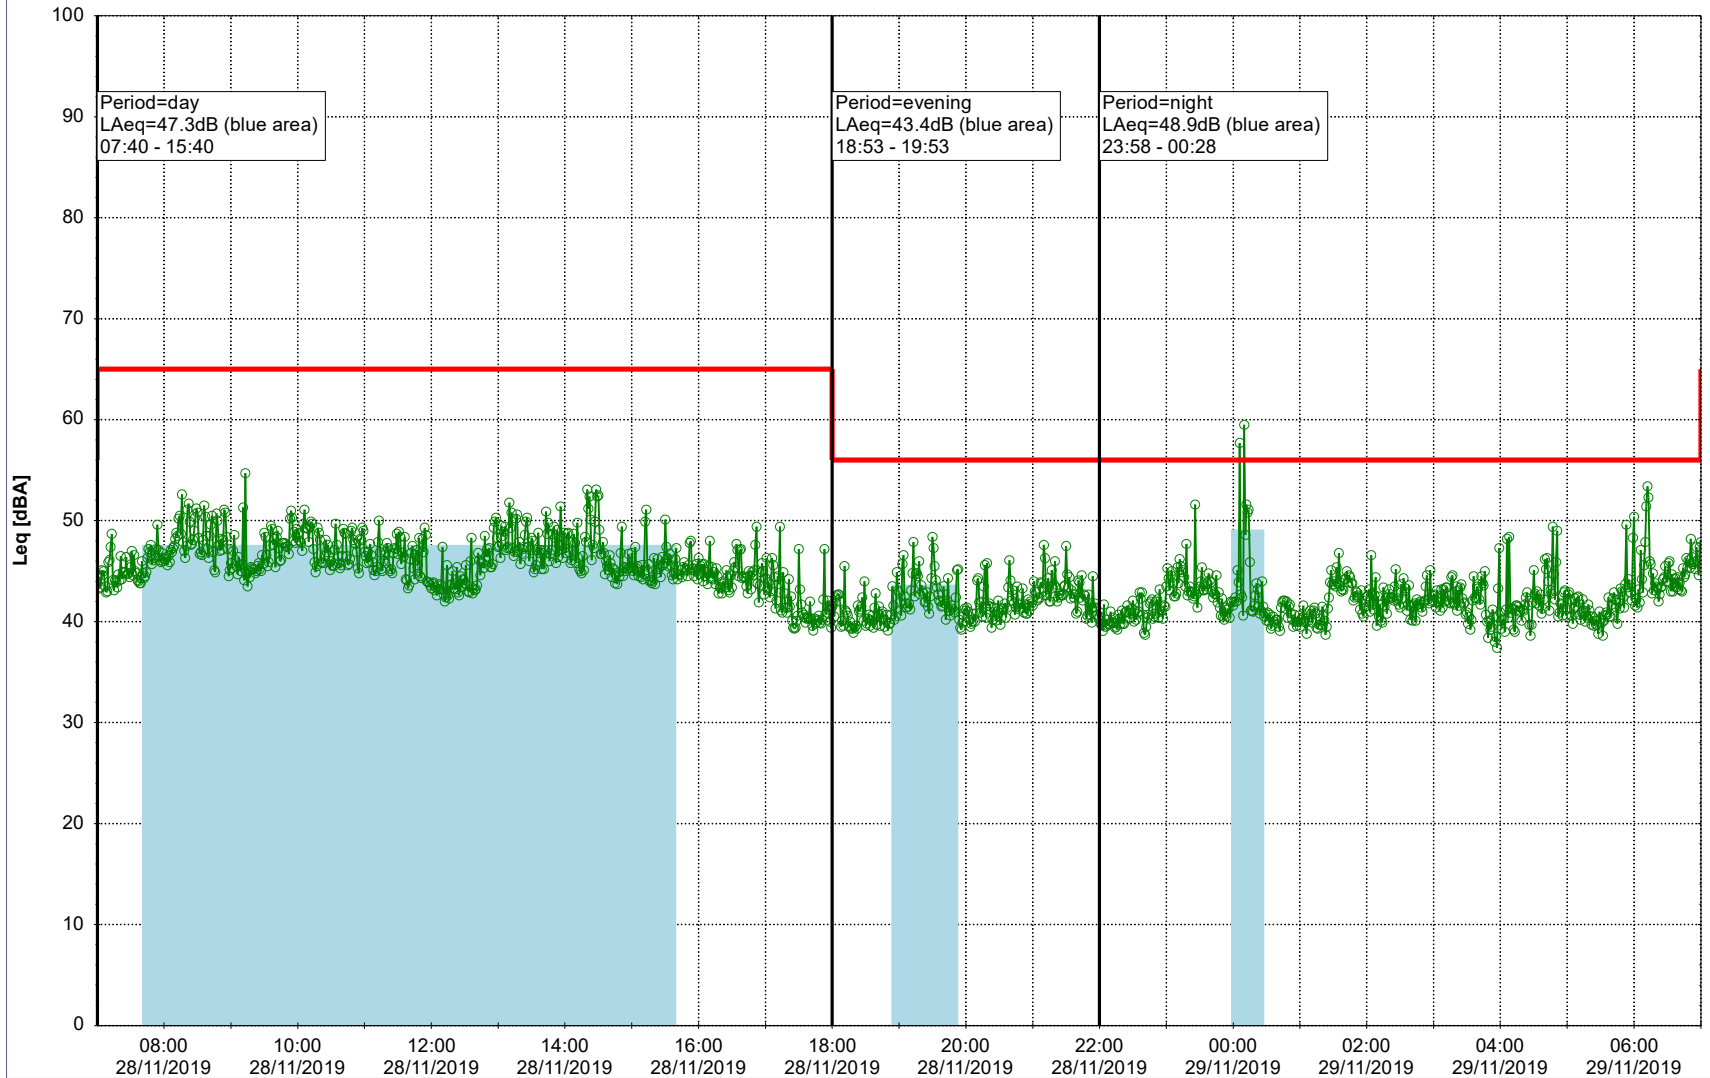

Remarks

...

Noise Time Related Diagram

27/11/2019
28/11/2019

○○○○ EBR-OVK_NS01

Project: Kronos Sydhavnen
Construction: Enghave Brygge
Location: N-V

Plan View

Remarks

...

Noise Time Related Diagram

28/11/2019
29/11/2019

○○○○ EBR-OVK_NS01

Project: Kronos Sydhavnen
Construction: Enghave Brygge
Location: N-V

Plan View

Remarks

...

Noise Time Related Diagram

29/11/2019
30/11/2019

○○○○ EBR-OVK_NS01

Project: Kronos Sydhavnen
Construction: Enghave Brygge
Location: N-V

Plan View

Remarks

...

Noise Time Related Diagram