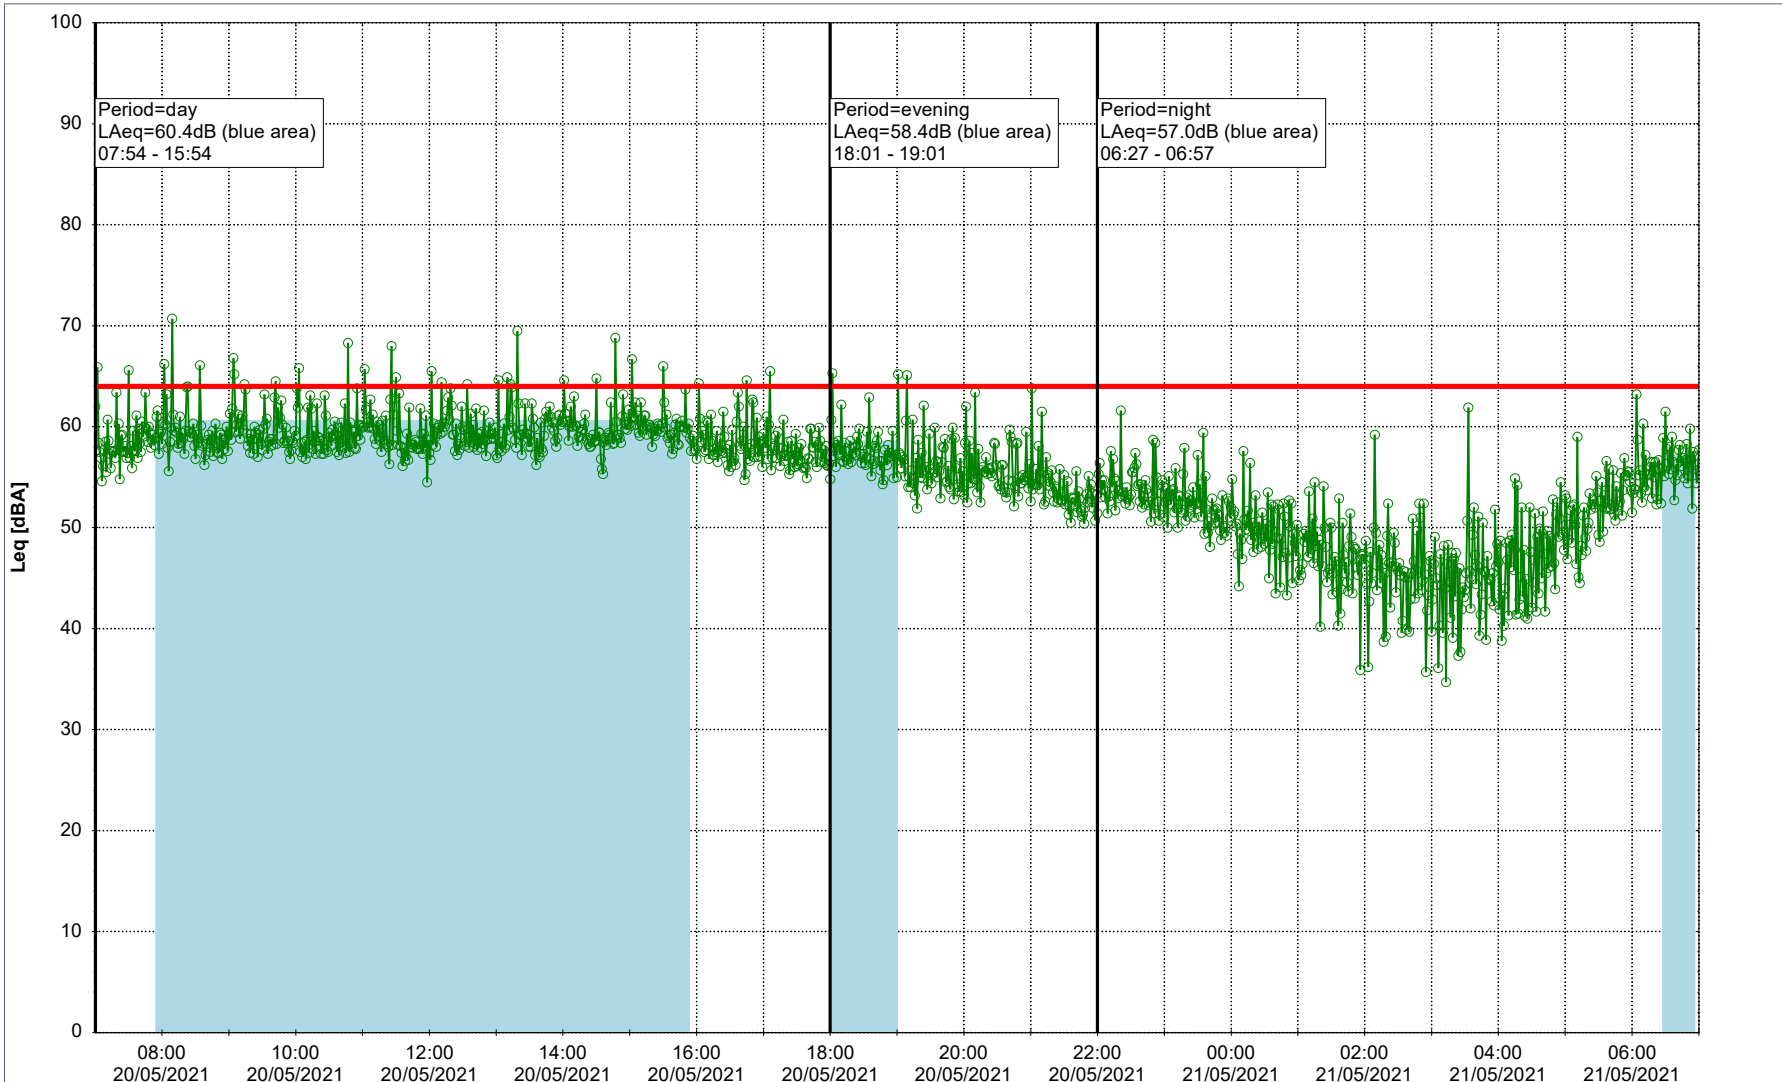

Noise Time Related Diagram

○○○ GAB_NS01

Project: Kronos Sydhavnen
Construction: Gåsebæk
Location: N-V

20/05/2021
21/05/2021

Remarks

...

Noise Time Related Diagram

○○○ GAB_NS01

Project: Kronos Sydhavnen
Construction: Gåsebæk
Location: N-V

21/05/2021
22/05/2021

Remarks

...

Noise Time Related Diagram

○○○ GAB_NS01

Project: Kronos Sydhavnen
Construction: Gåsebæk
Location: N-V

22/05/2021
23/05/2021

Remarks

...

Noise Time Related Diagram

○○○○ GAB_NS01

Project: Kronos Sydhavnen
Construction: Gåsebæk
Location: N-V

23/05/2021
24/05/2021

Remarks
● Tegholmen

Noise Time Related Diagram