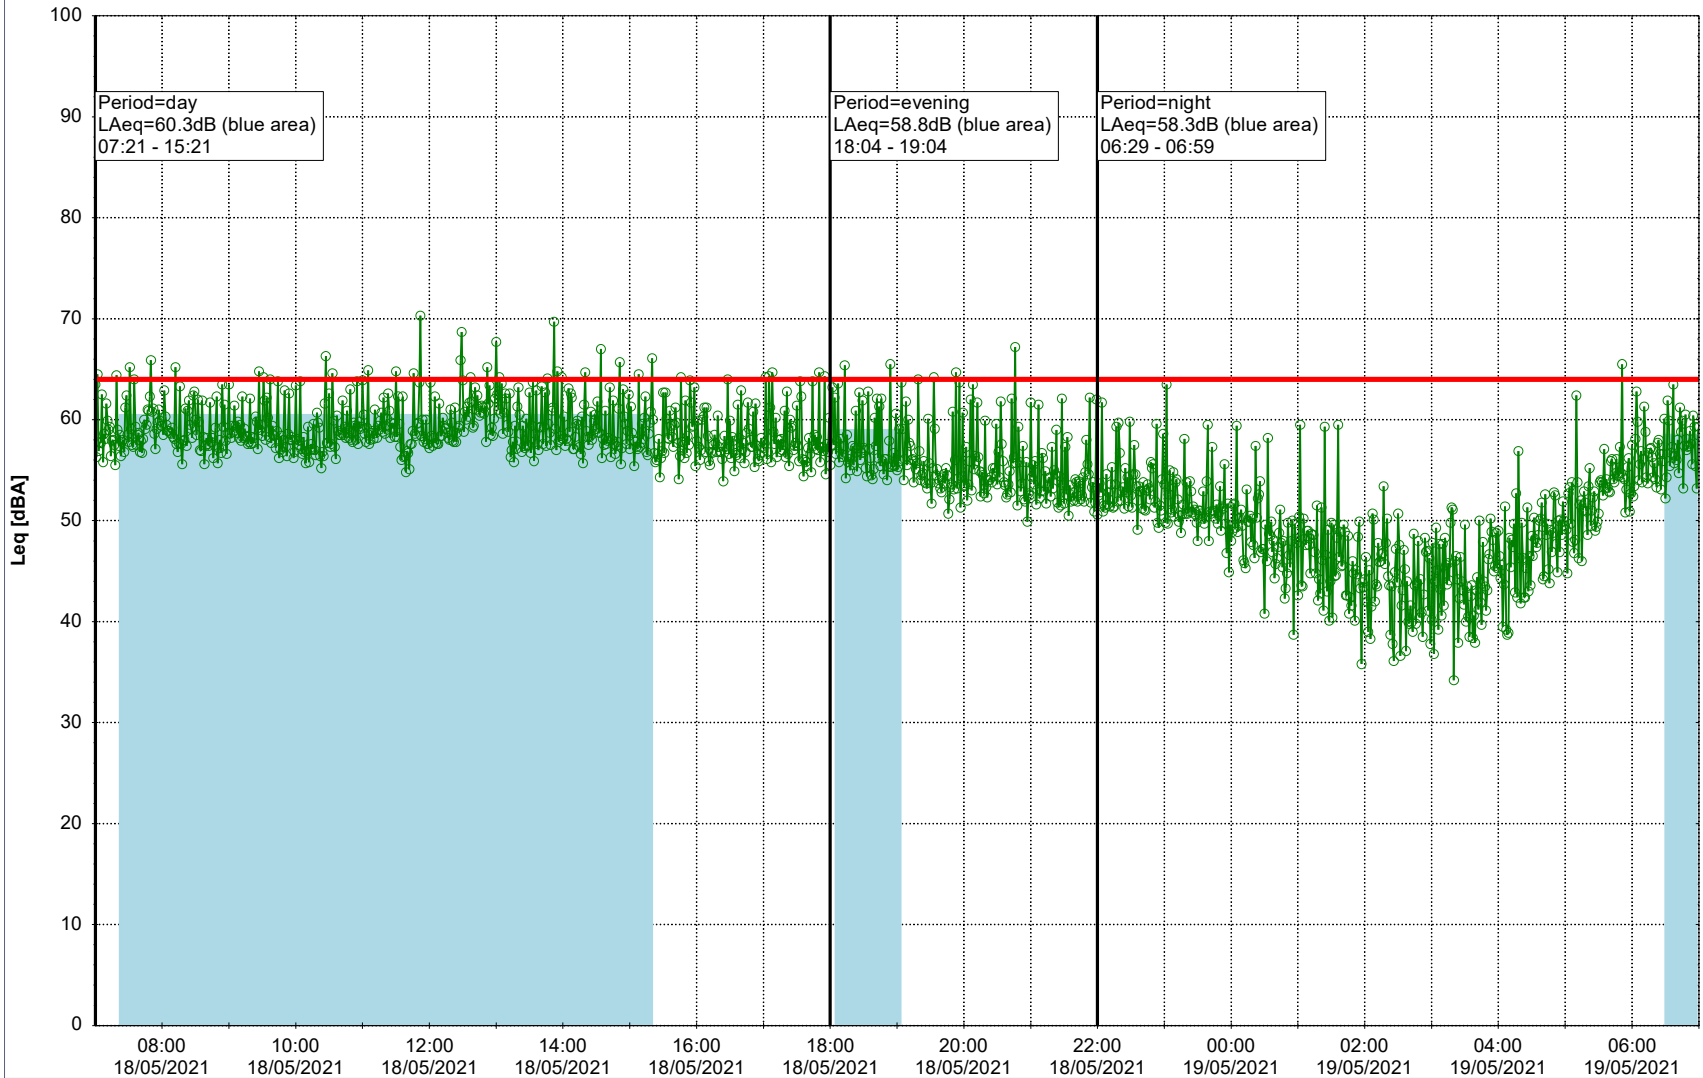

Noise Time Related Diagram

18/05/2021
19/05/2021

○○○ GAB_NS01