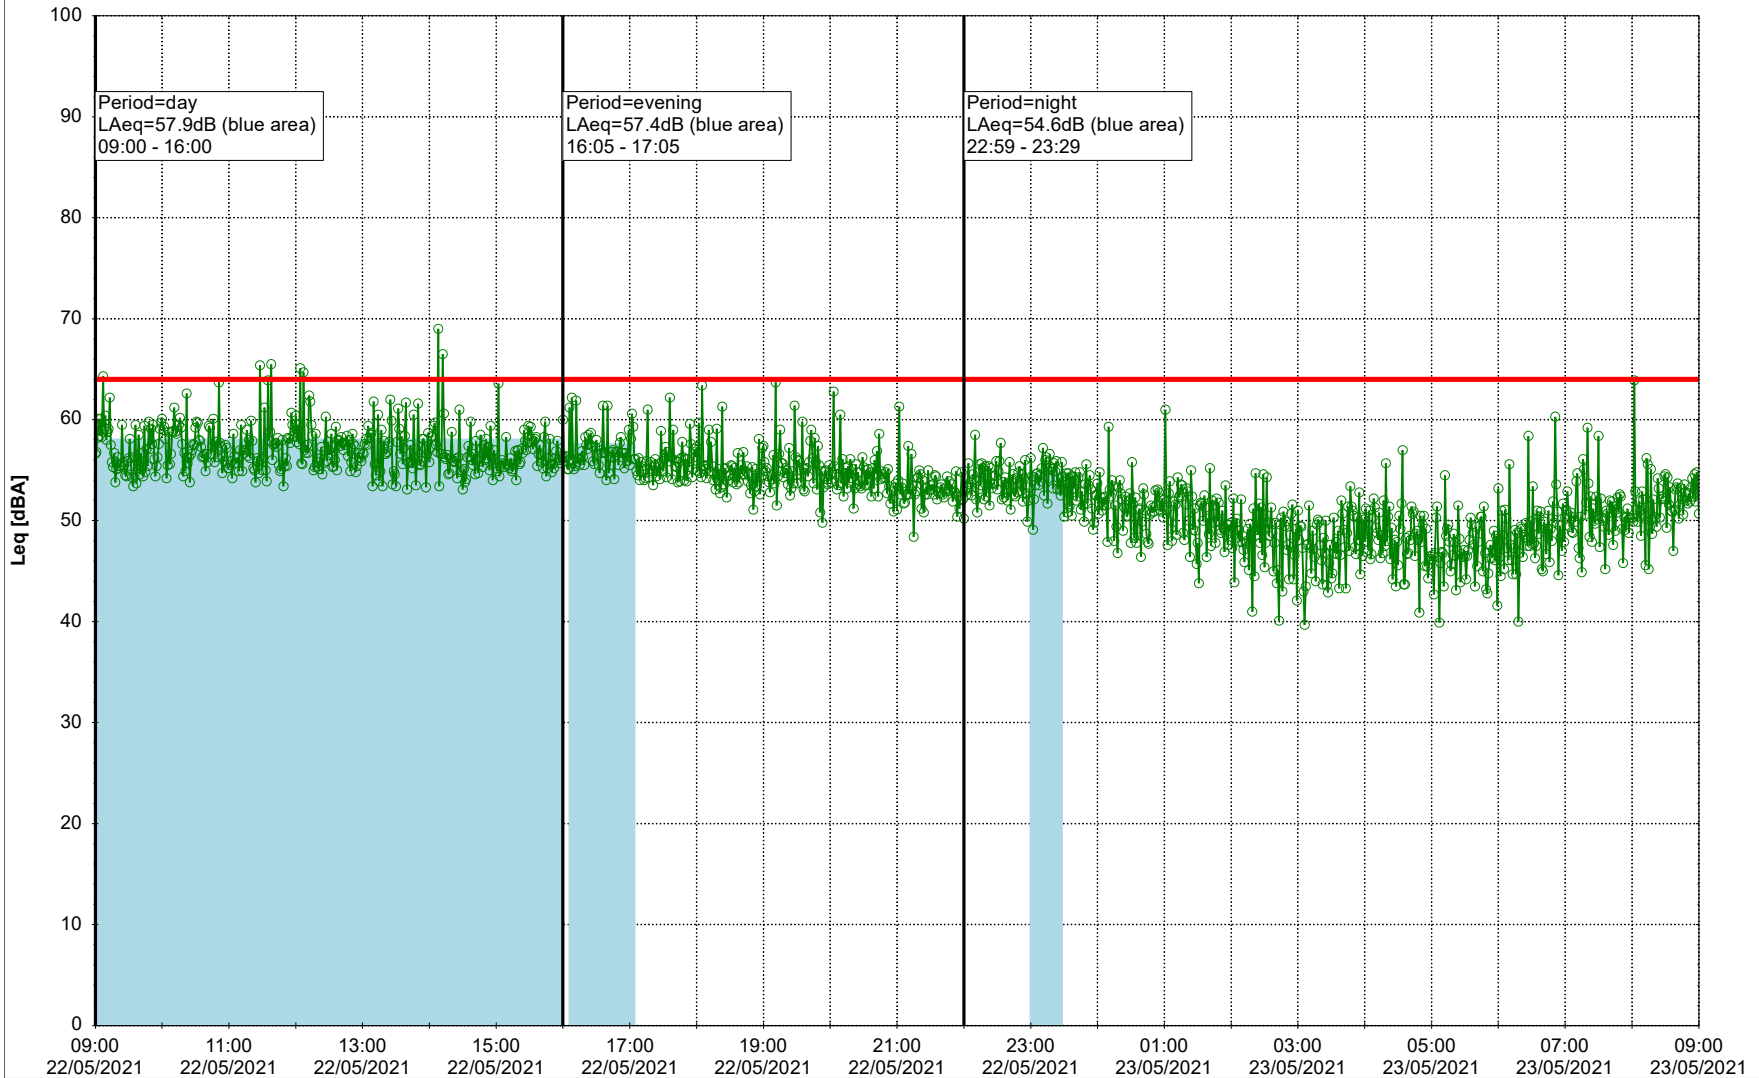

Project: Kronos Sydhavnen
Construction: Gåsebæk
Location: N-V

21/05/2021
22/05/2021

Remarks

...

Noise Time Related Diagram

○○○ GAB_NS01

Project: Kronos Sydhavnen
Construction: Gåsebæk
Location: N-V

22/05/2021
23/05/2021

Remarks

...

Noise Time Related Diagram

○○○○ GAB_NS01

Project: Kronos Sydhavnen
Construction: Gåsebæk
Location: N-V

23/05/2021
24/05/2021

Remarks
● Tegholmen

Noise Time Related Diagram