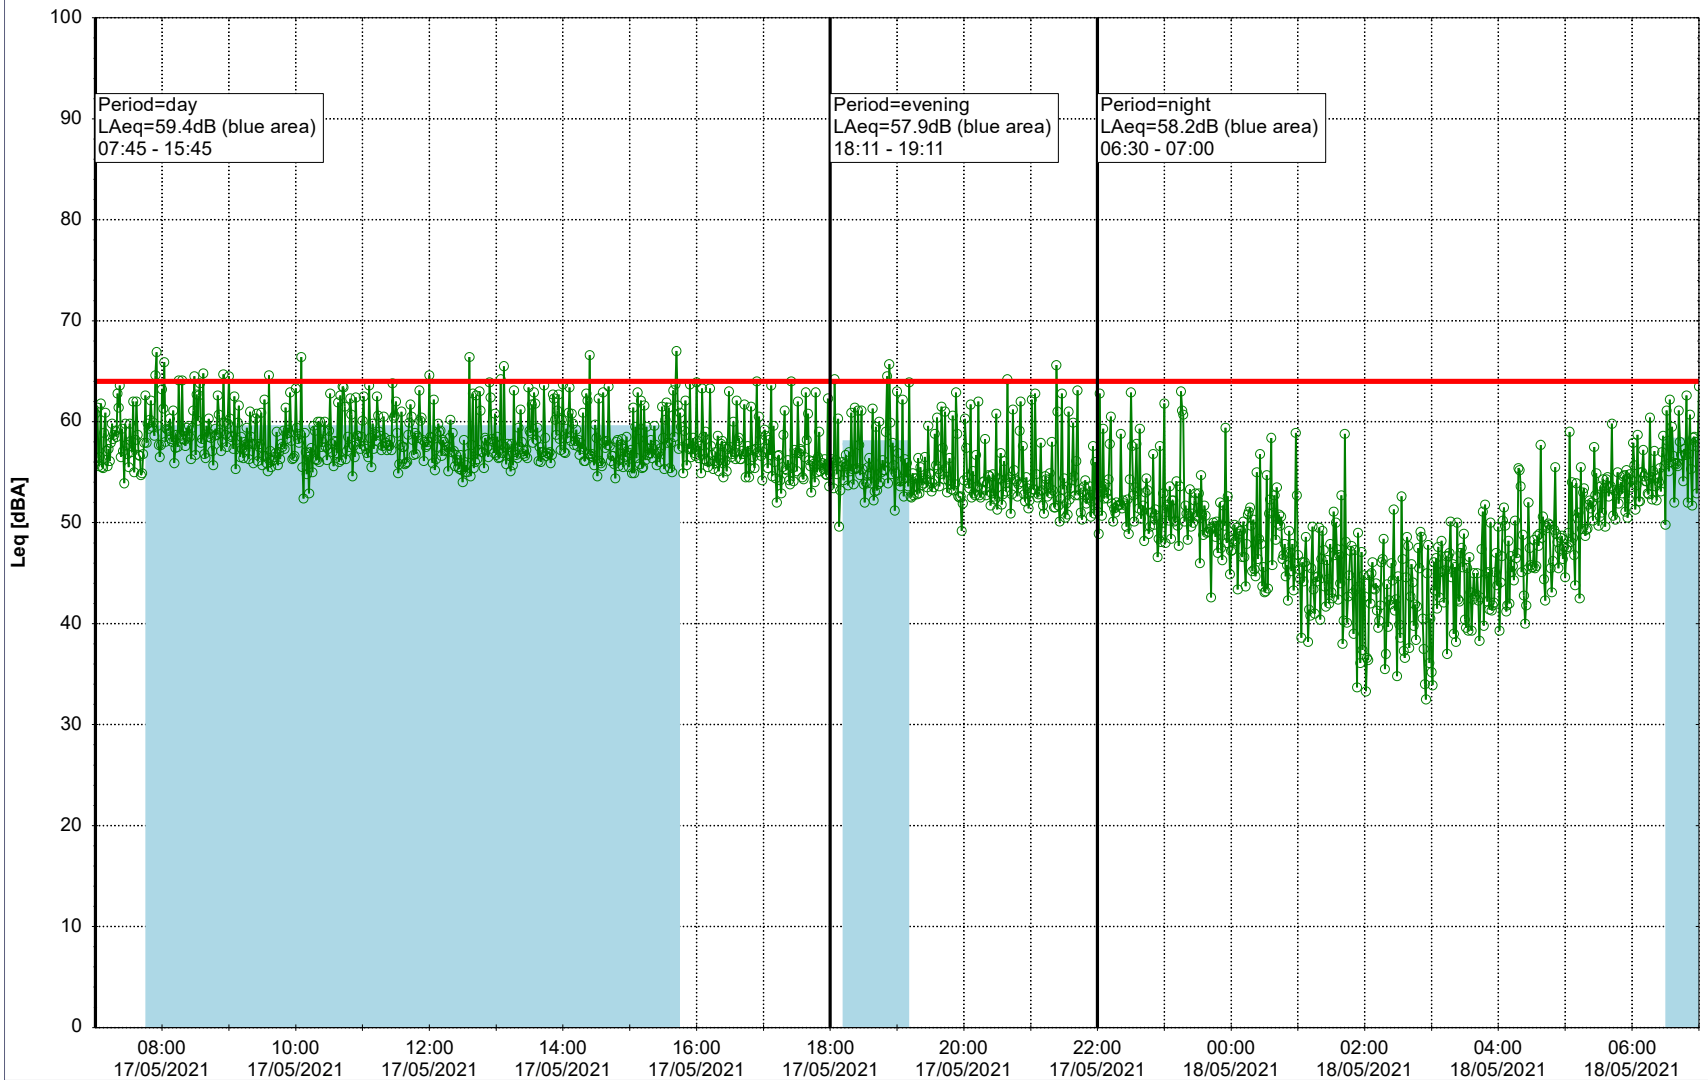

Noise Time Related Diagram

17/05/2021
18/05/2021

○○○ GAB_NS01