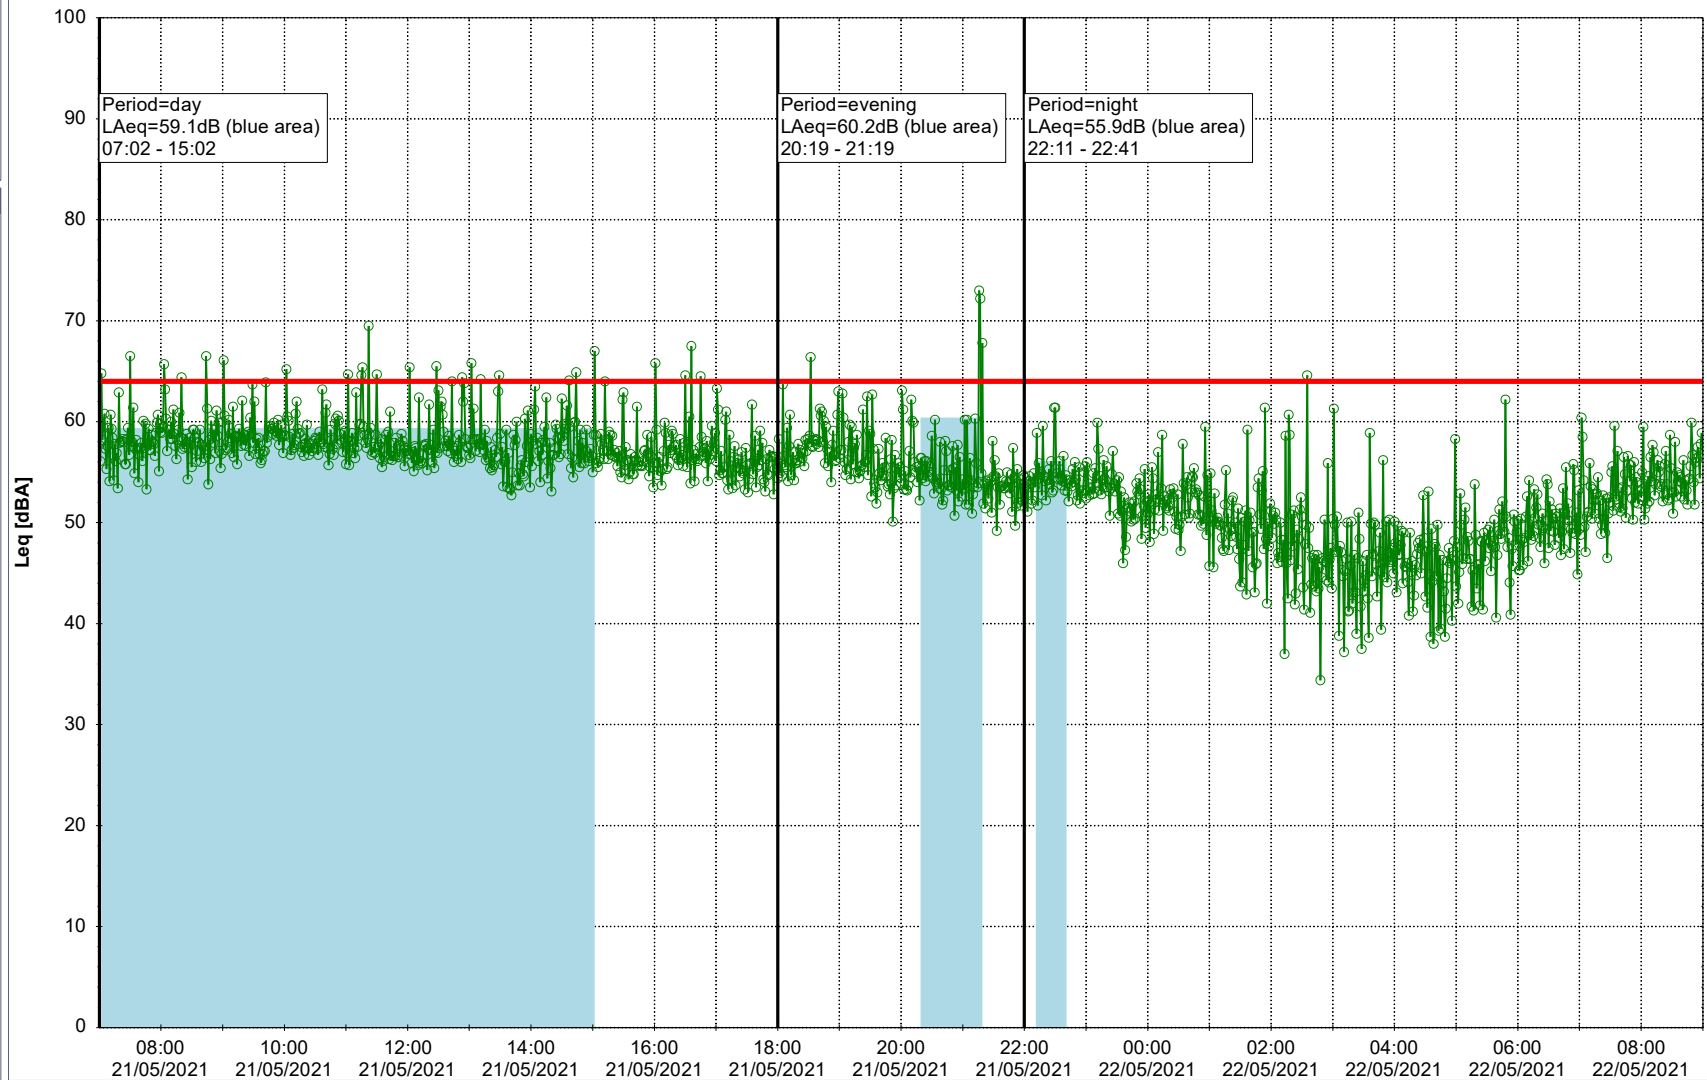

Noise Time Related Diagram

○○○ GAB_NS01

Project: Kronos Sydhavnen
Construction: Gåsebæk
Location: N-V

20/05/2021
21/05/2021

Remarks

...

Noise Time Related Diagram

○○○ GAB_NS01

Project: Kronos Sydhavnen
Construction: Gåsebæk
Location: N-V

21/05/2021
22/05/2021

Remarks

...

Noise Time Related Diagram

○○○ GAB_NS01

Project: Kronos Sydhavnen
Construction: Gåsebæk
Location: N-V

22/05/2021
23/05/2021

Remarks

...

Noise Time Related Diagram

○○○○ GAB_NS01

Project: Kronos Sydhavnen
Construction: Gåsebæk
Location: N-V

23/05/2021
24/05/2021

Remarks
● Tegholmen

Noise Time Related Diagram