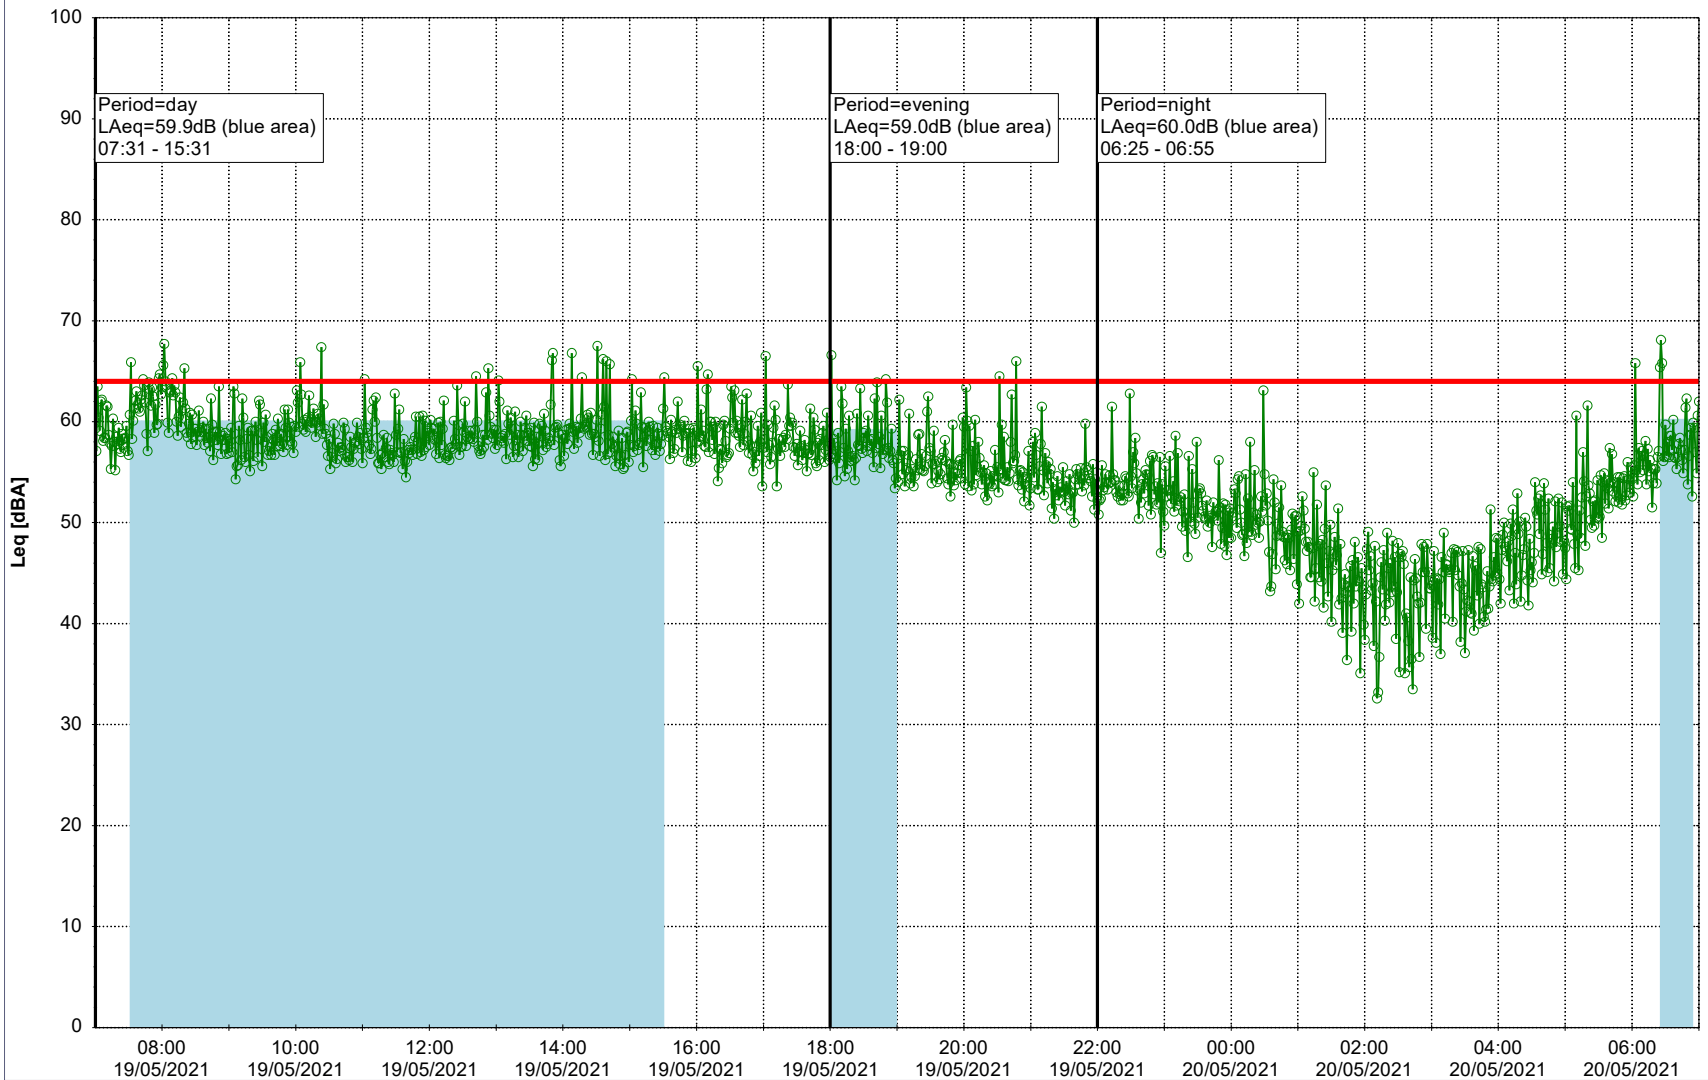

...

Noise Time Related Diagram

18/05/2021
19/05/2021

○○○ GAB_NS01

Project: Kronos Sydhavnen
Construction: Gåsebæk
Location: N-V

19/05/2021
20/05/2021

Remarks

...

Noise Time Related Diagram

○○○ GAB_NS01

Project: Kronos Sydhavnen
Construction: Gåsebæk
Location: N-V

20/05/2021
21/05/2021

Remarks

...

Noise Time Related Diagram

○○○ GAB_NS01

Project: Kronos Sydhavnen
Construction: Gåsebæk
Location: N-V

21/05/2021
22/05/2021

Remarks

...

Noise Time Related Diagram

○○○ GAB_NS01

Project: Kronos Sydhavnen
Construction: Gåsebæk
Location: N-V

22/05/2021
23/05/2021

Remarks

...

Noise Time Related Diagram

○○○○ GAB_NS01

Project: Kronos Sydhavnen
Construction: Gåsebæk
Location: N-V

23/05/2021
24/05/2021

Remarks
● Tegholmen

Noise Time Related Diagram