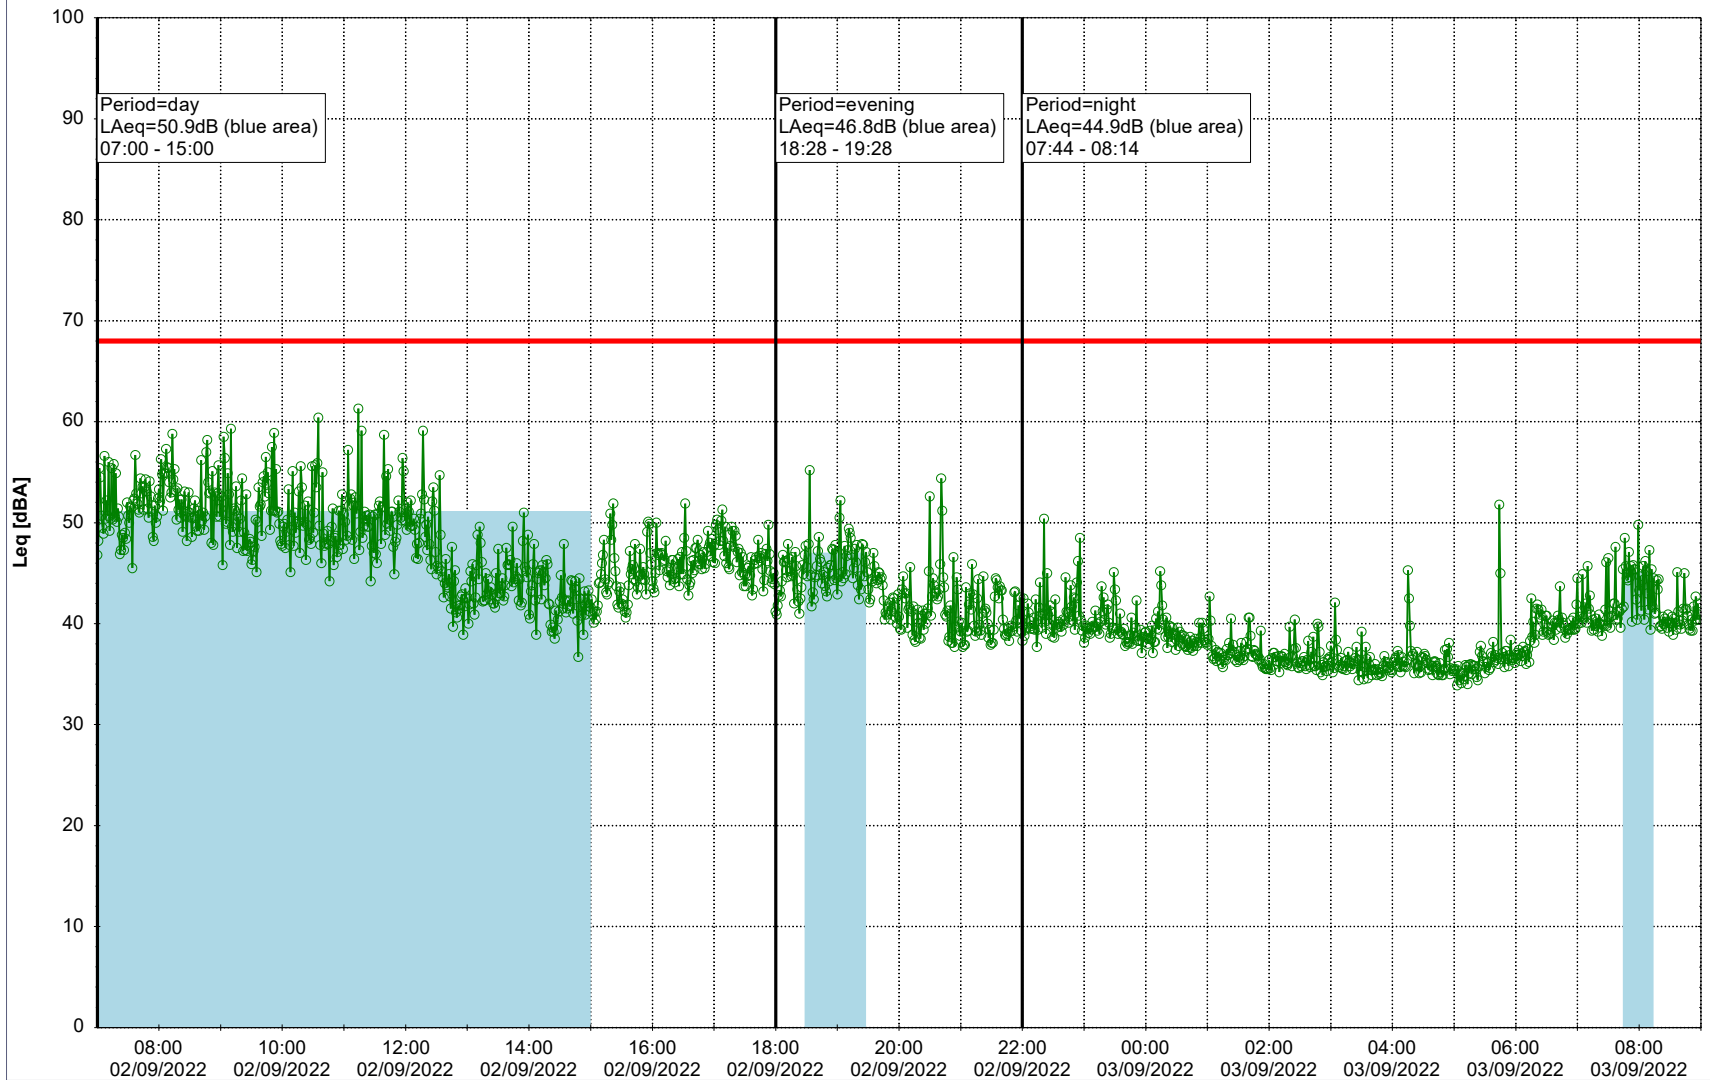

...

Noise Time Related Diagram

01/09/2022
02/09/2022

○○○ EBR-OVK_NS02

Project: Kronos Sydhavnen
Construction: Enghave Brygge
Location: N-V

Plan View

Remarks

...

Noise Time Related Diagram

02/09/2022
03/09/2022

○○○○ EBR-OVK_NS02

Project: Kronos Sydhavnen
Construction: Enghave Brygge
Location: N-V

Plan View

EBR-OVK_NS02

Remarks

...