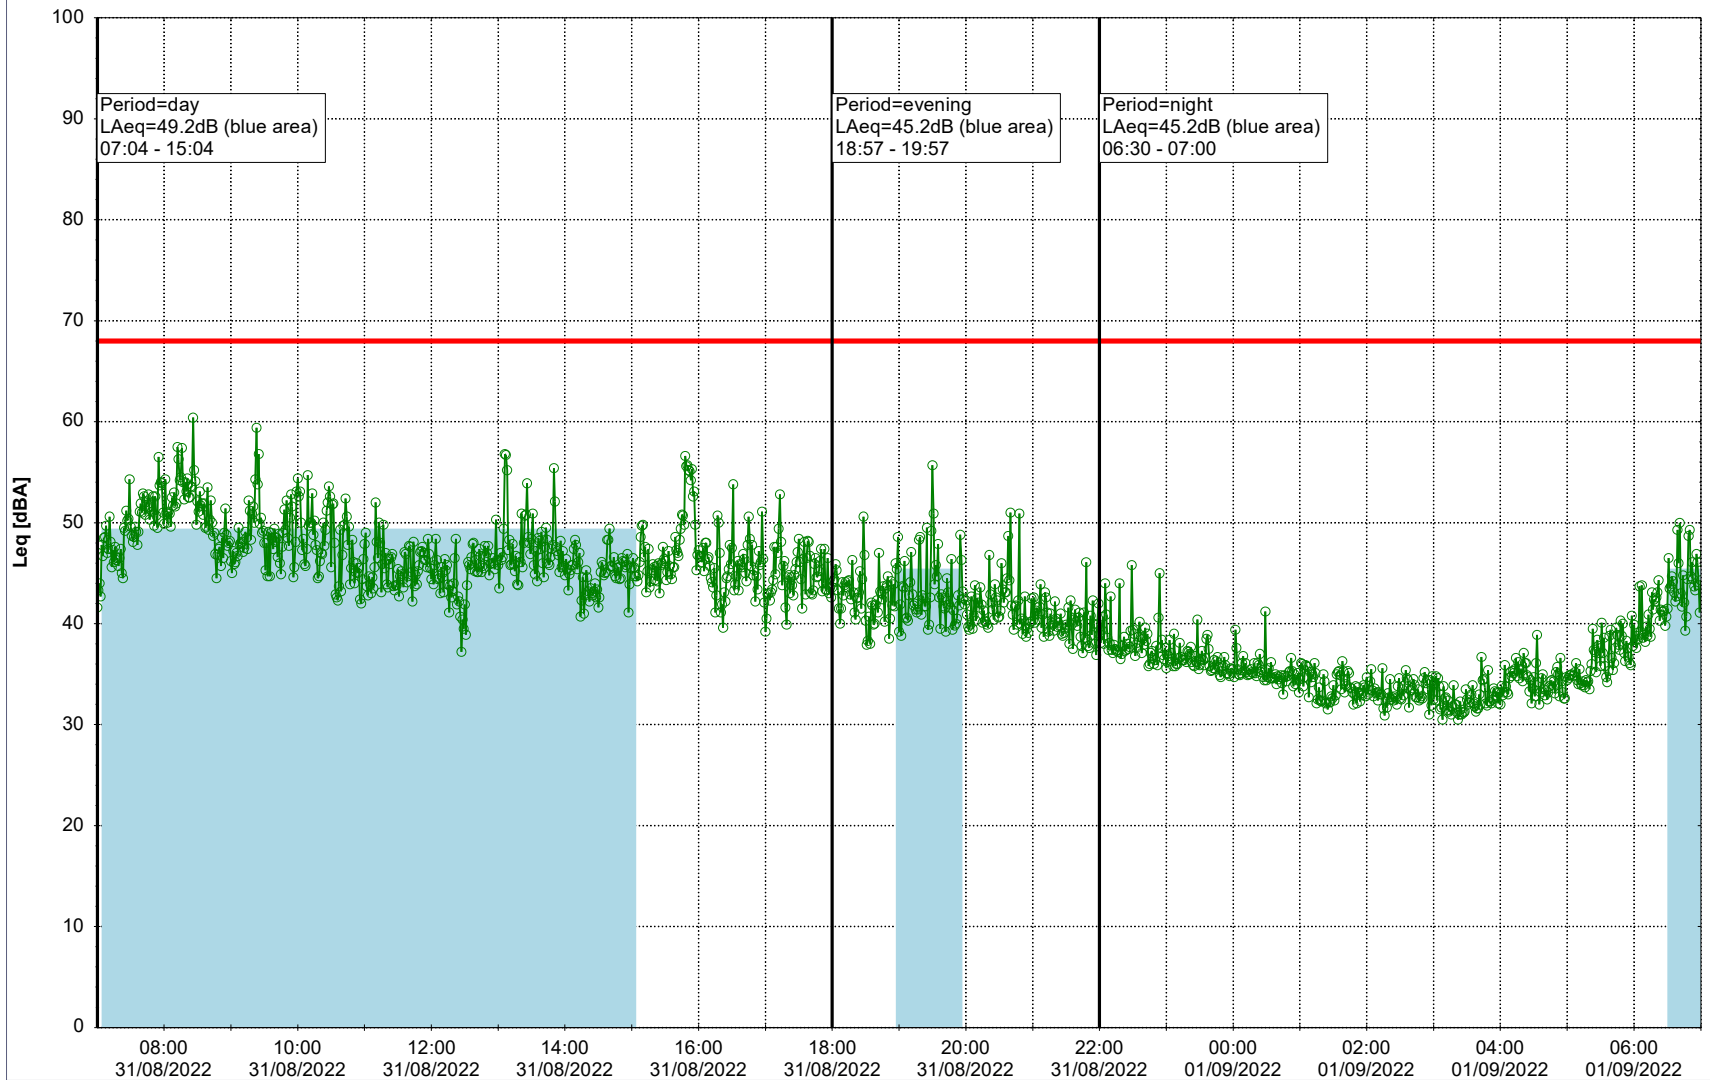

Plan View

Remarks

...

Noise Time Related Diagram

30/08/2022
31/08/2022

○○○ EBR-OVK_NS02

Project: Kronos Sydhavnen
Construction: Enghave Brygge
Location: N-V

Plan View

Remarks

...

Noise Time Related Diagram

31/08/2022
01/09/2022

○○○○ EBR-OVK_NS02

Project: Kronos Sydhavnen
Construction: Enghave Brygge
Location: N-V

Plan View

Remarks