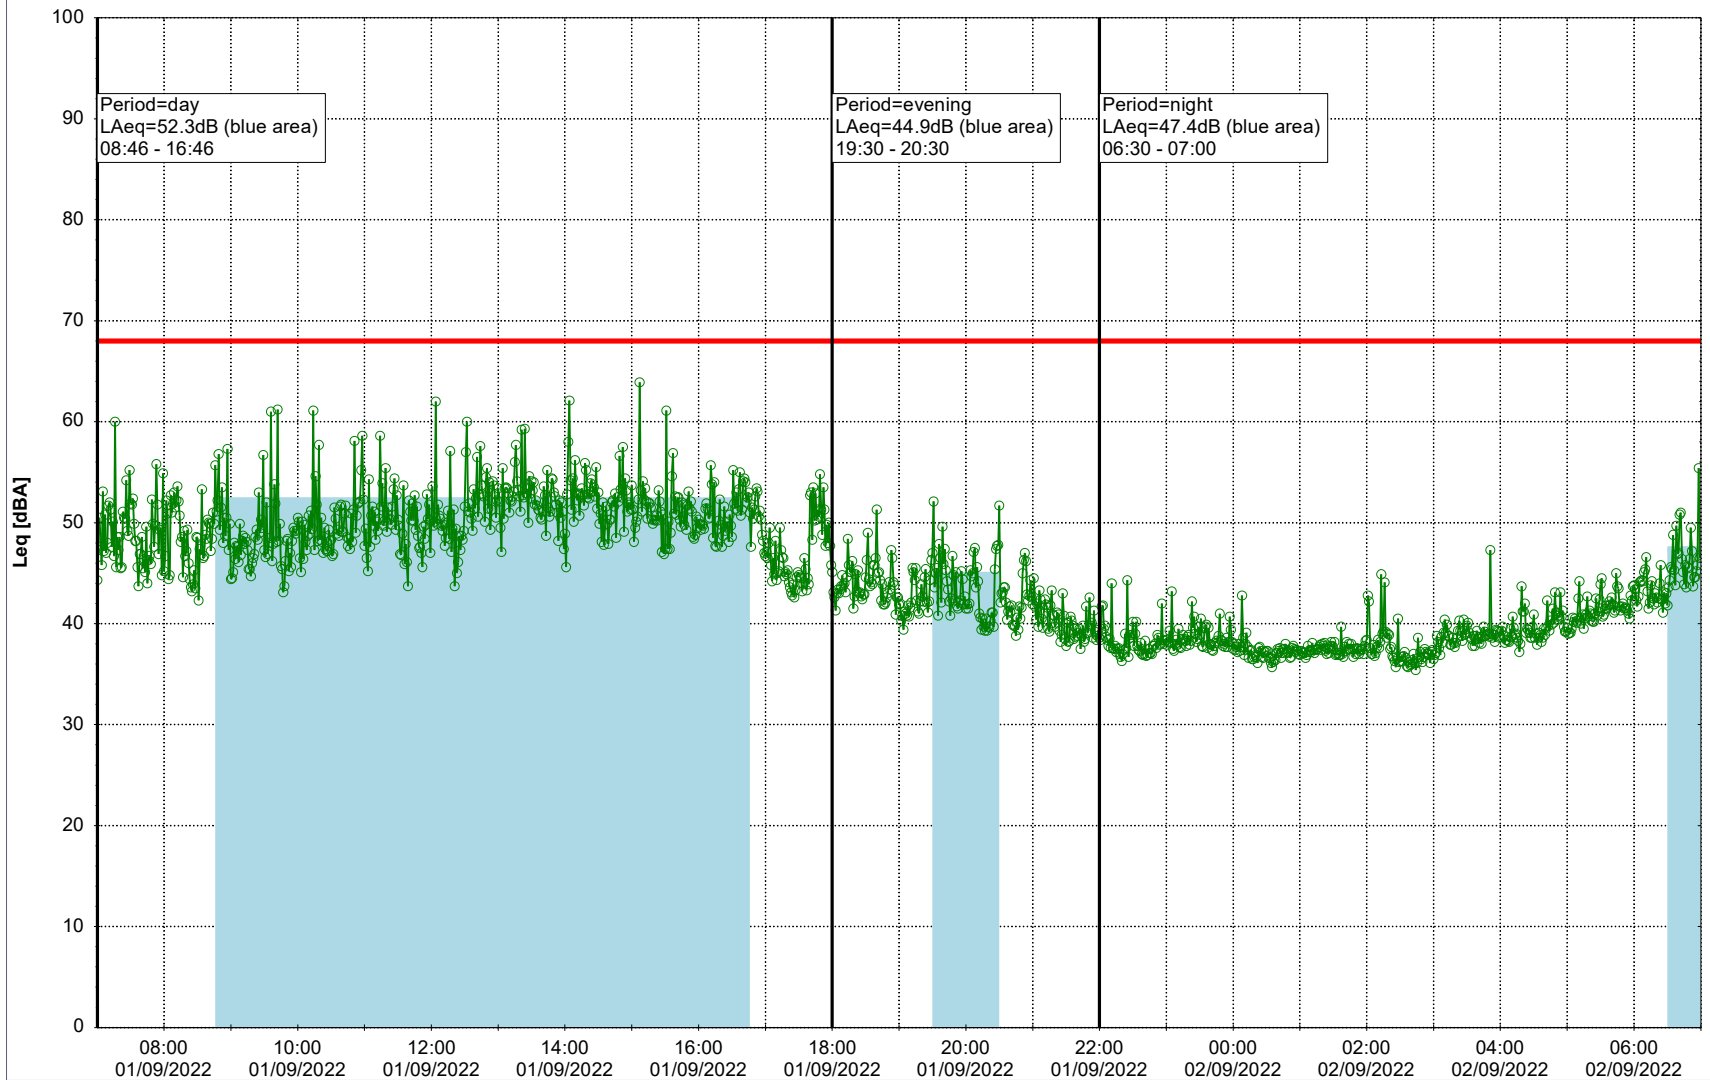

Remarks

...

Noise Time Related Diagram

31/08/2022
01/09/2022

○○○○ EBR-OVK_NS02

Project: Kronos Sydhavnen
Construction: Enghave Brygge
Location: N-V

Plan View

Remarks

...

Noise Time Related Diagram

01/09/2022
02/09/2022

○○○ EBR-OVK_NS02

Project: Kronos Sydhavnen
Construction: Enghave Brygge
Location: N-V

Plan View

Remarks

...