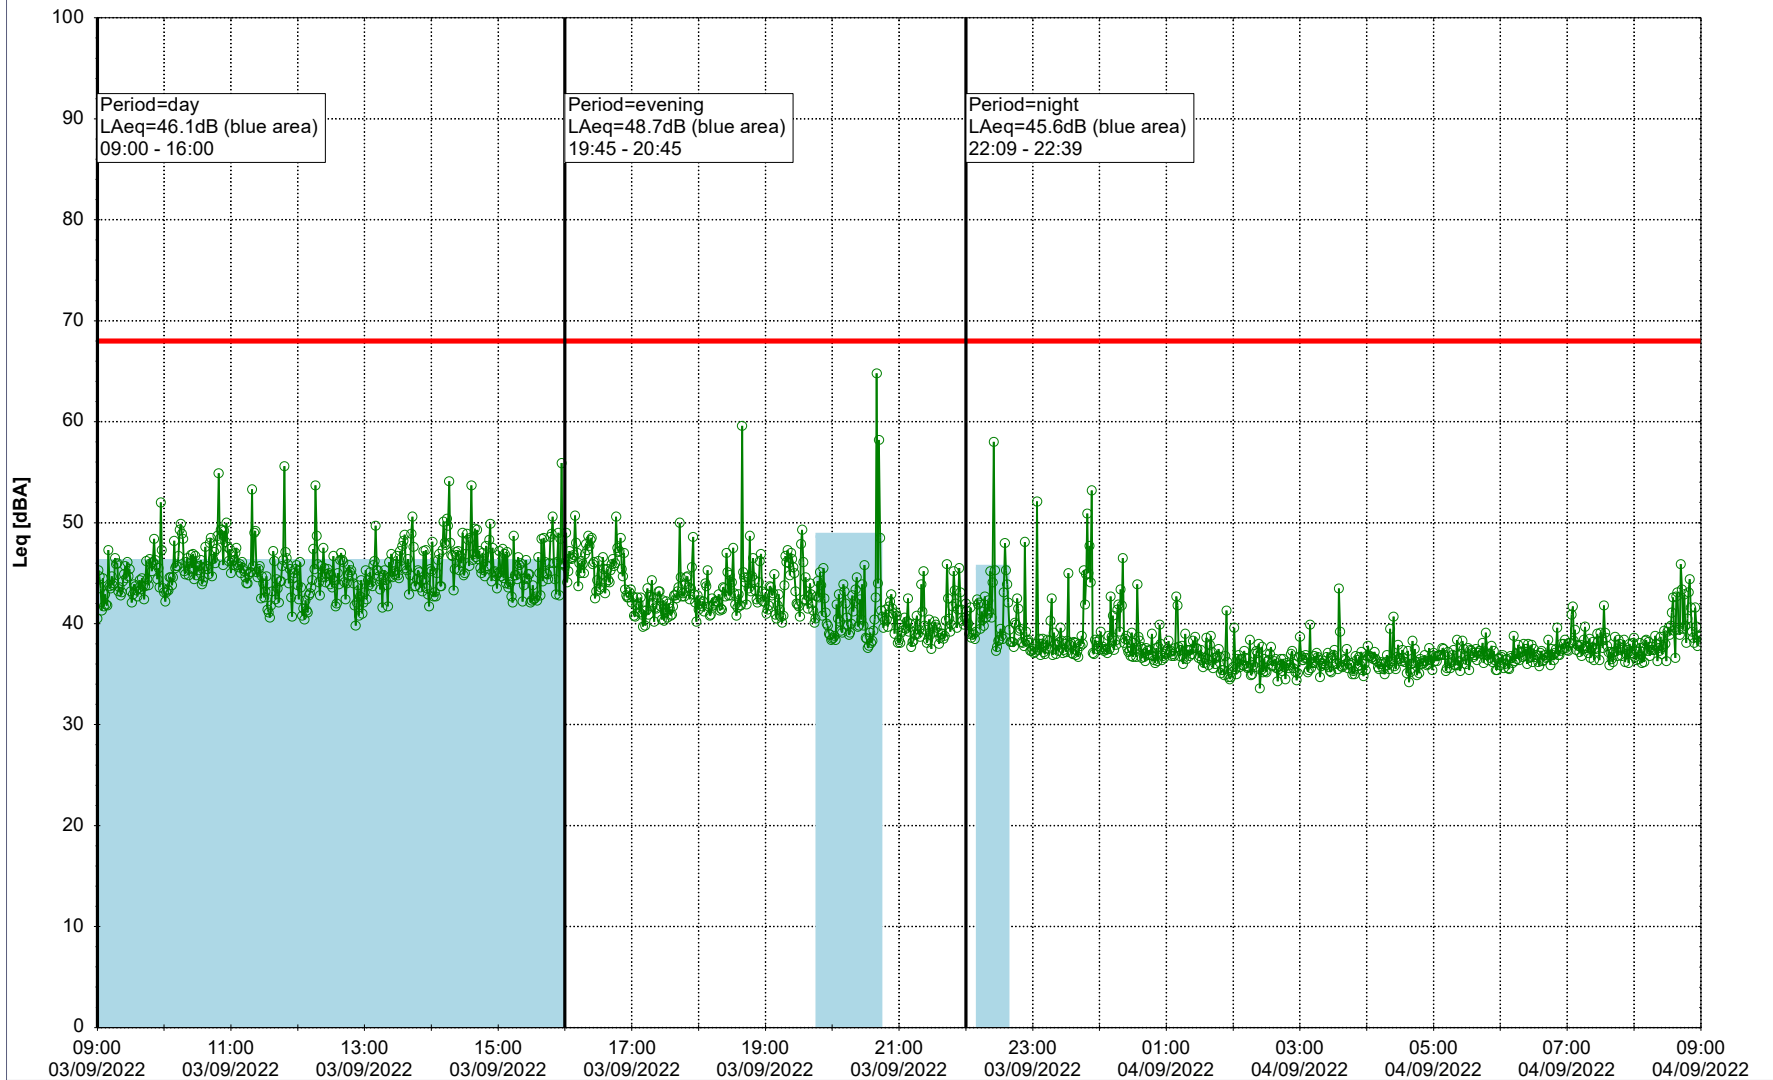

Noise Time Related Diagram

02/09/2022
03/09/2022

○○○○ EBR-OVK_NS02

Project: Kronos Sydhavnen
Construction: Enghave Brygge
Location: N-V

Plan View

EBR-OVK_NS02

Remarks

...

Noise Time Related Diagram

03/09/2022
04/09/2022

○○○ EBR-OVK_NS02

Project: Kronos Sydhavnen
Construction: Enghave Brygge
Location: N-V

Plan View

EBR-OVK_NS02

Remarks

...