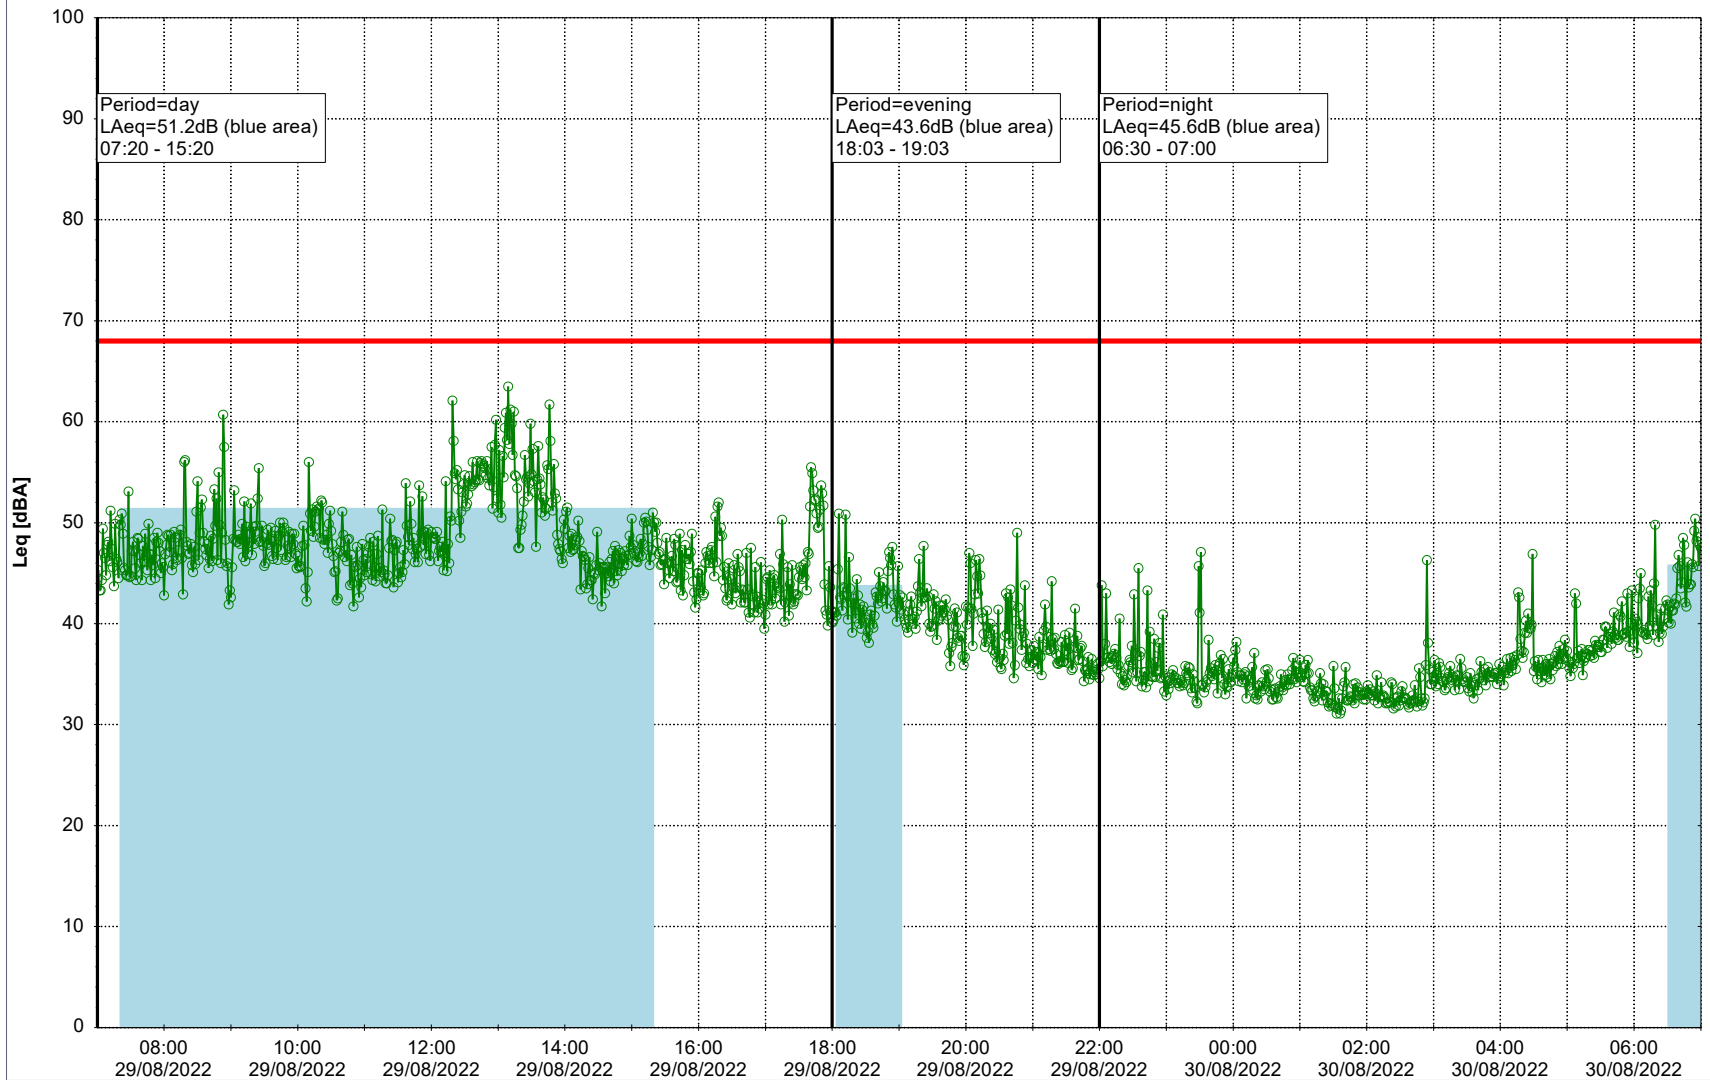

Project: Kronos Sydhavnen
Construction: Enghave Brygge
Location: N-V

Plan View

Remarks

...

Noise Time Related Diagram

29/08/2022
30/08/2022

○○○ EBR-OVK_NS02

Project: Kronos Sydhavnen
Construction: Enghave Brygge
Location: N-V

Plan View

Remarks

...

Noise Time Related Diagram

30/08/2022
31/08/2022

○○○ EBR-OVK_NS02

Project: Kronos Sydhavnen
Construction: Enghave Brygge
Location: N-V

Plan View

Remarks

...

Noise Time Related Diagram

31/08/2022
01/09/2022

○○○○ EBR-OVK_NS02

Project: Kronos Sydhavnen
Construction: Enghave Brygge
Location: N-V

Plan View

Remarks