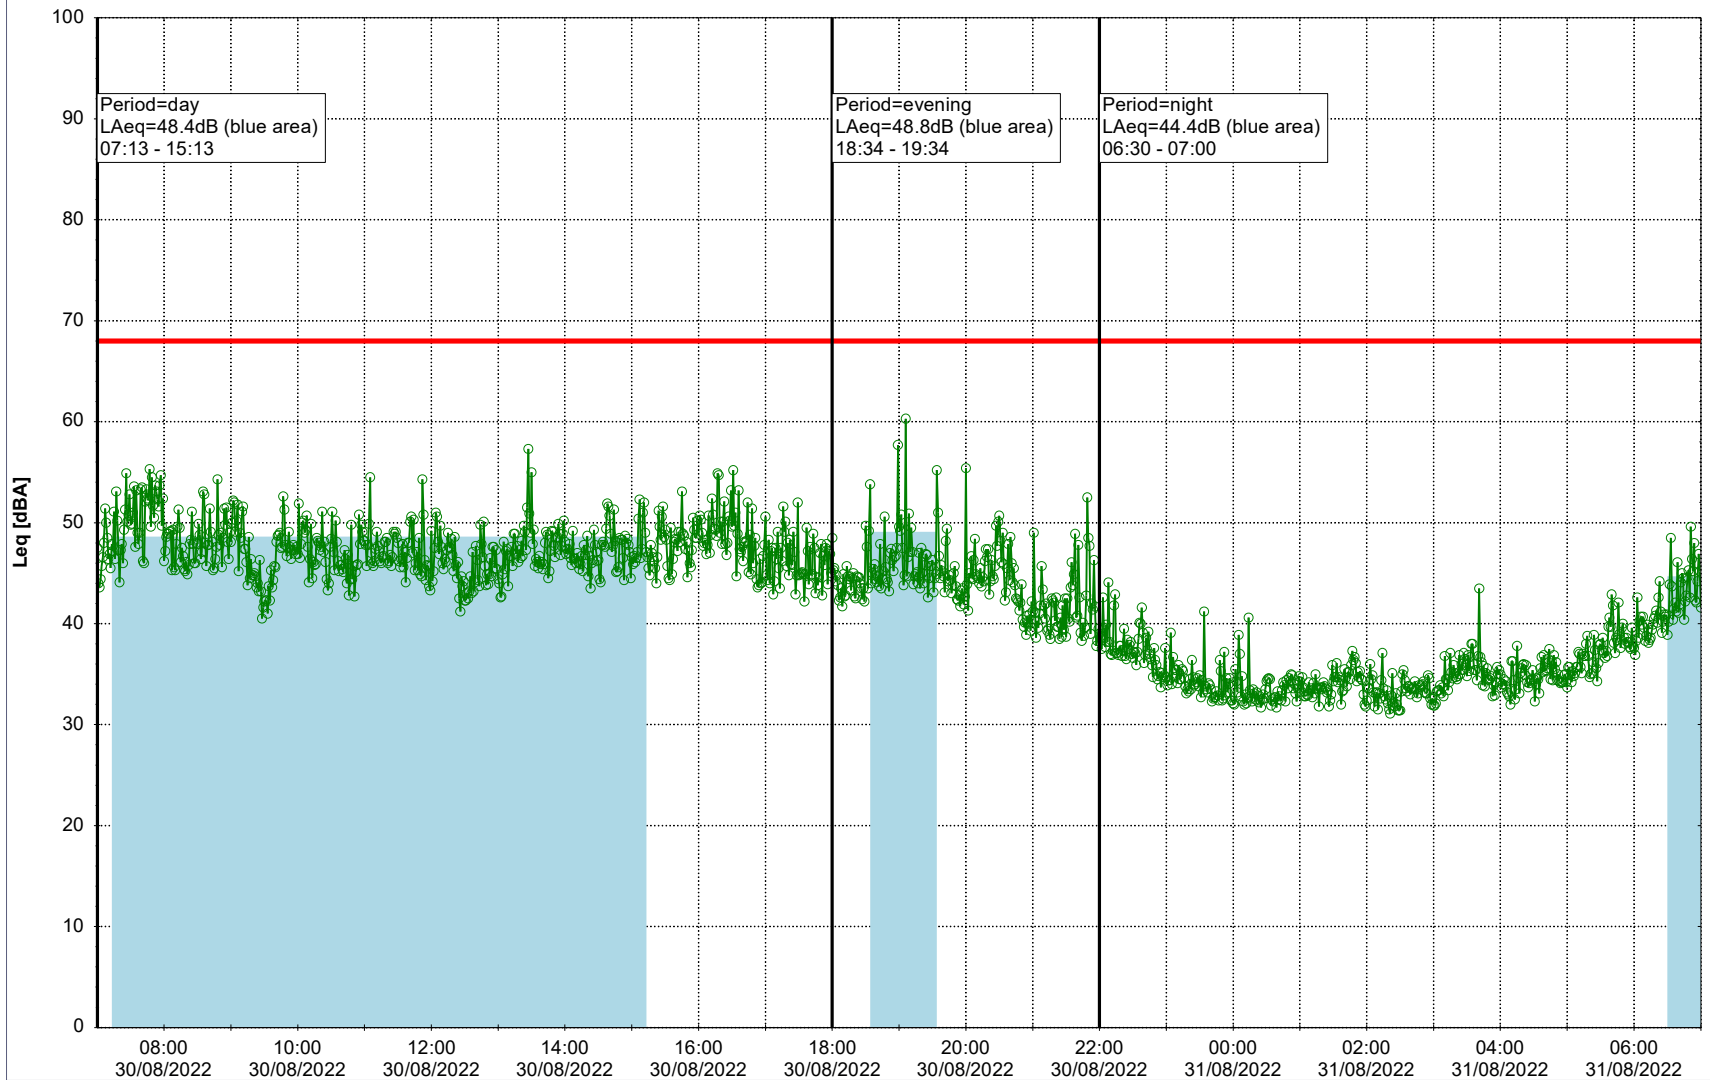

Plan View

Remarks

...

Noise Time Related Diagram

30/08/2022
31/08/2022

○○○ EBR-OVK_NS02

Project: Kronos Sydhavnen
Construction: Enghave Brygge
Location: N-V

Plan View

Remarks

...

Noise Time Related Diagram

31/08/2022
01/09/2022

○○○○ EBR-OVK_NS02

Project: Kronos Sydhavnen
Construction: Enghave Brygge
Location: N-V

Plan View

Remarks