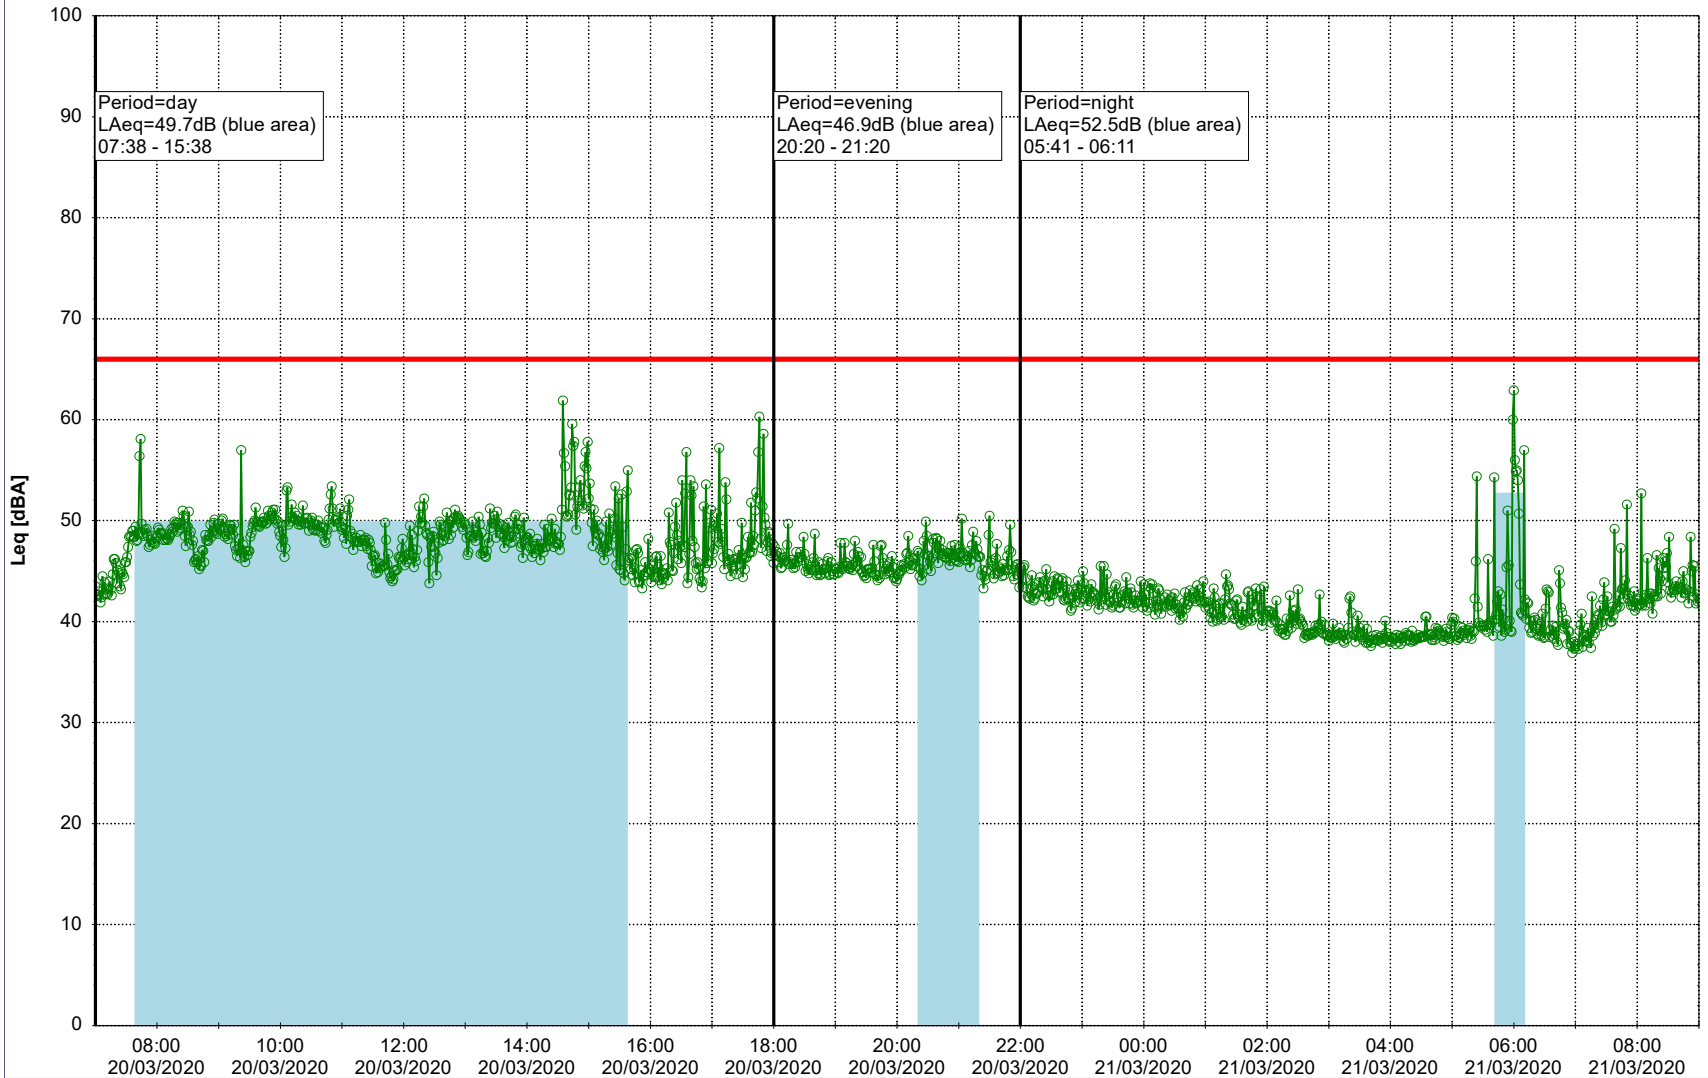

...

Noise Time Related Diagram

19/03/2020
20/03/2020

○○○ EBR-OVK_NS01

Project: Kronos Sydhavnen
Construction: Enghave Brygge
Location: N-V

Plan View

Remarks

...

Noise Time Related Diagram

20/03/2020
21/03/2020

○○○○ EBR-OVK_NS01

Project: Kronos Sydhavnen
Construction: Enghave Brygge
Location: N-V

Plan View

Remarks

...

Noise Time Related Diagram

21/03/2020
22/03/2020

○○○○ EBR-OVK_NS01

Project: Kronos Sydhavnen
Construction: Enghave Brygge
Location: N-V

22/03/2020
23/03/2020

Plan View

Remarks

...

Noise Time Related Diagram