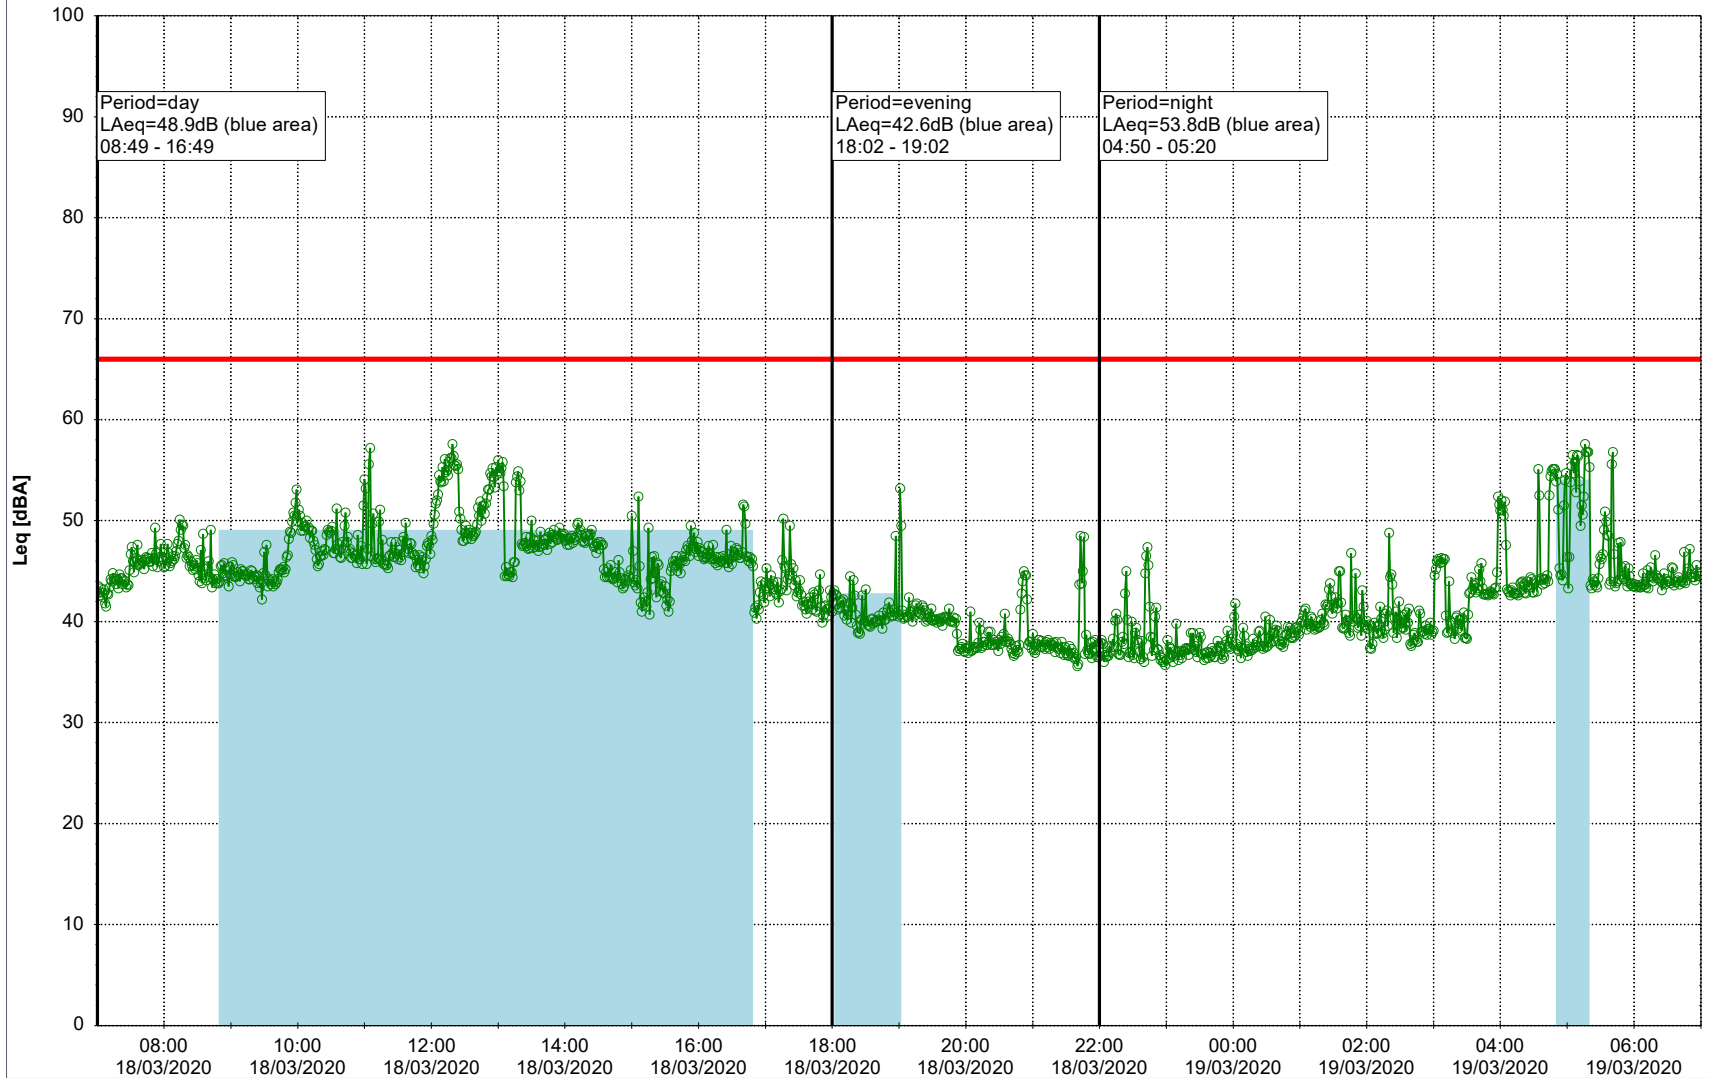

Plan View

Remarks

...

Noise Time Related Diagram

17/03/2020
18/03/2020

○○○○ EBR-OVK_NS01

Project: Kronos Sydhavnen
Construction: Enghave Brygge
Location: N-V

Plan View

Remarks

...

Noise Time Related Diagram

18/03/2020
19/03/2020

○○○ EBR-OVK_NS01

Project: Kronos Sydhavnen
Construction: Enghave Brygge
Location: N-V

Plan View

Remarks

Noise Time Related Diagram

20/03/2020
21/03/2020

○○○○ EBR-OVK_NS01

Project: Kronos Sydhavnen
Construction: Enghave Brygge
Location: N-V

Plan View

Remarks

...

Noise Time Related Diagram

21/03/2020
22/03/2020

○○○○ EBR-OVK_NS01

Project: Kronos Sydhavnen
Construction: Enghave Brygge
Location: N-V

22/03/2020
23/03/2020

Plan View

Remarks

...

Noise Time Related Diagram