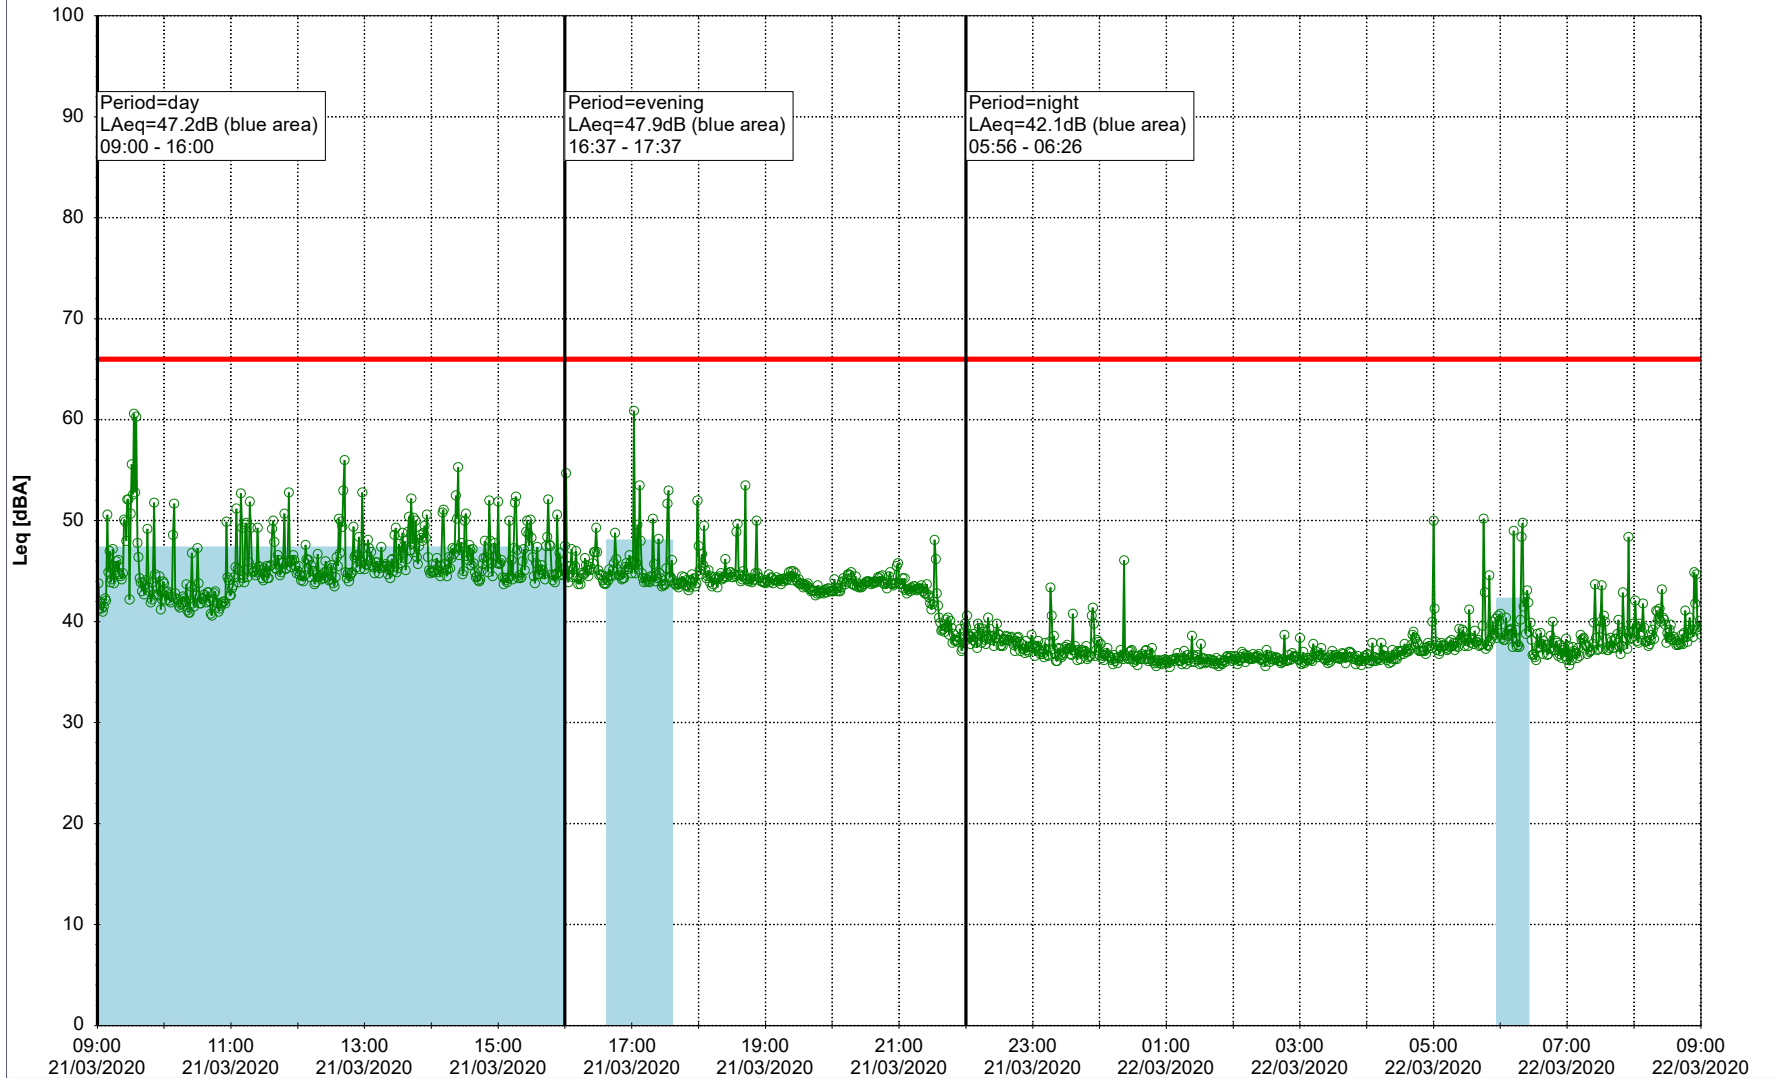

Noise Time Related Diagram

20/03/2020
21/03/2020

○○○○ EBR-OVK_NS01

Project: Kronos Sydhavnen
Construction: Enghave Brygge
Location: N-V

Plan View

Remarks

...

Noise Time Related Diagram

21/03/2020
22/03/2020

○○○○ EBR-OVK_NS01

Project: Kronos Sydhavnen
Construction: Enghave Brygge
Location: N-V

22/03/2020
23/03/2020

Plan View

Remarks

...

Noise Time Related Diagram