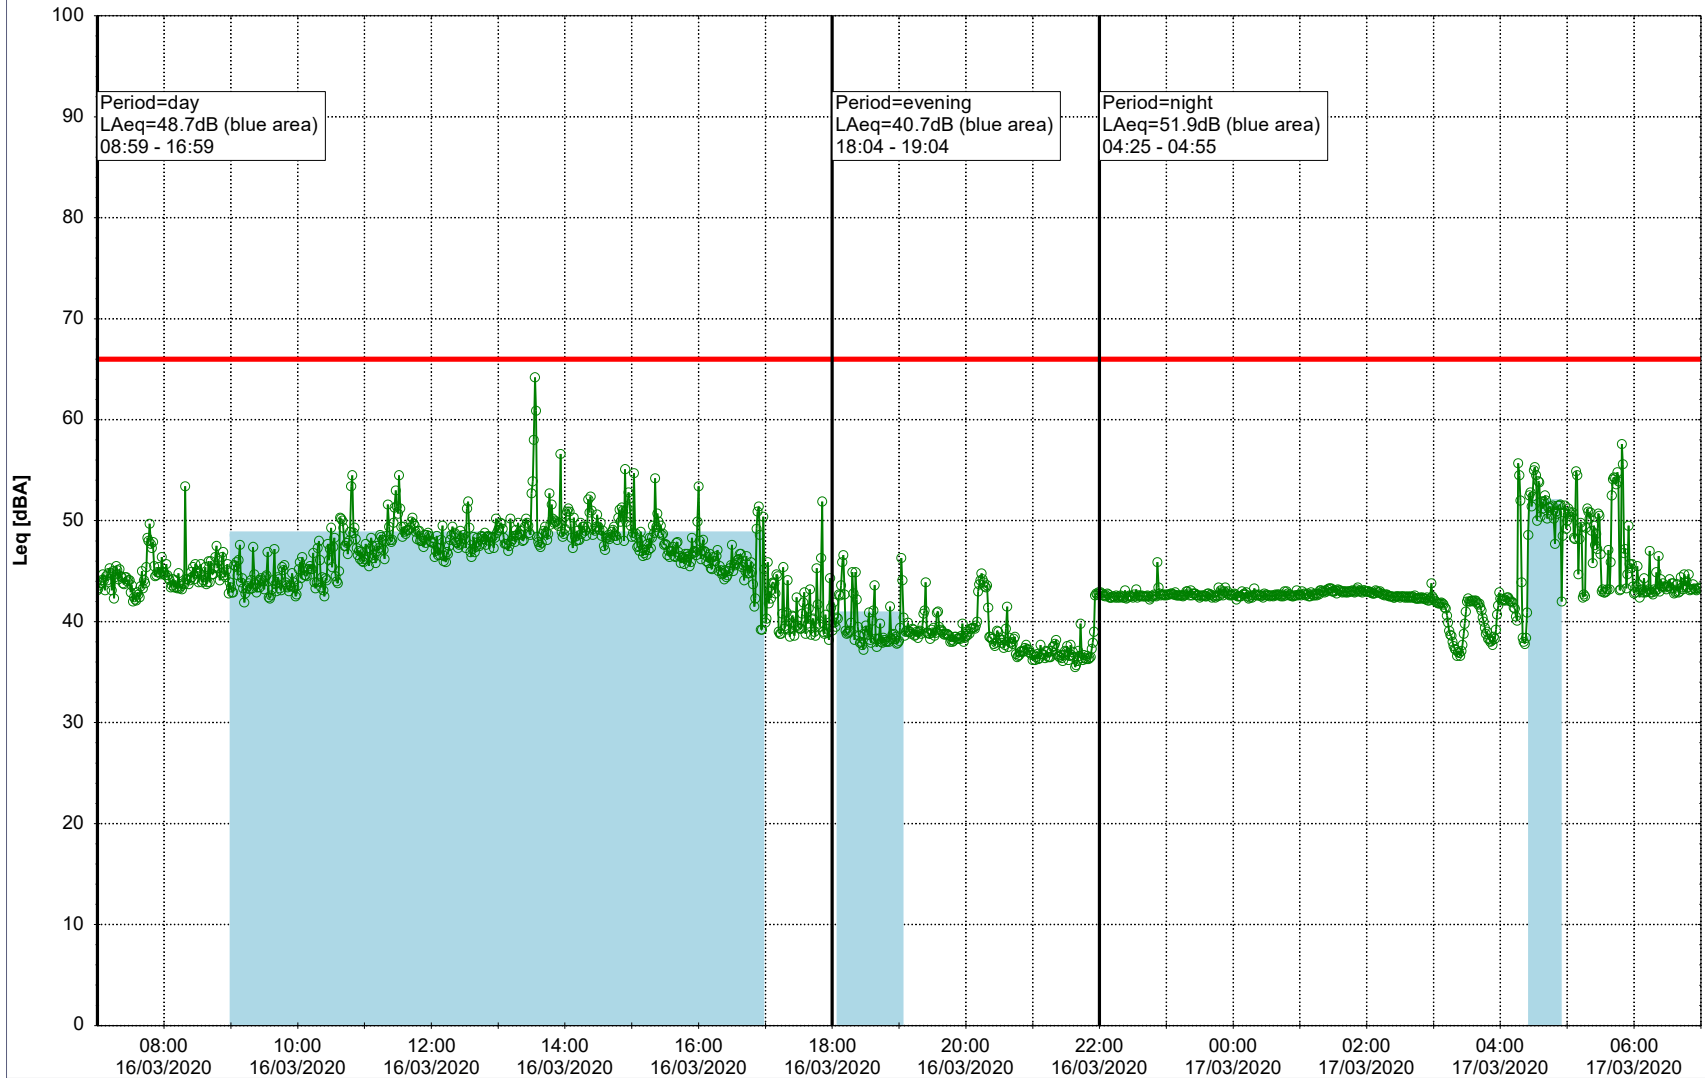

Project: Kronos Sydhavnen
Construction: Enghave Brygge
Location: N-V

Plan View

Remarks

...

Noise Time Related Diagram

16/03/2020
17/03/2020

○○○○ EBR-OVK_NS01

Project: Kronos Sydhavnen
Construction: Enghave Brygge
Location: N-V

Plan View

Remarks

...

Noise Time Related Diagram

17/03/2020
18/03/2020

○○○○ EBR-OVK_NS01

Project: Kronos Sydhavnen
Construction: Enghave Brygge
Location: N-V

Plan View

Remarks

...

Noise Time Related Diagram

18/03/2020
19/03/2020

○○○ EBR-OVK_NS01

Project: Kronos Sydhavnen
Construction: Enghave Brygge
Location: N-V

Plan View

Remarks

21/03/2020
22/03/2020

○○○○ EBR-OVK_NS01

Project: Kronos Sydhavnen
Construction: Enghave Brygge
Location: N-V

22/03/2020
23/03/2020

Plan View

Remarks

...

Noise Time Related Diagram