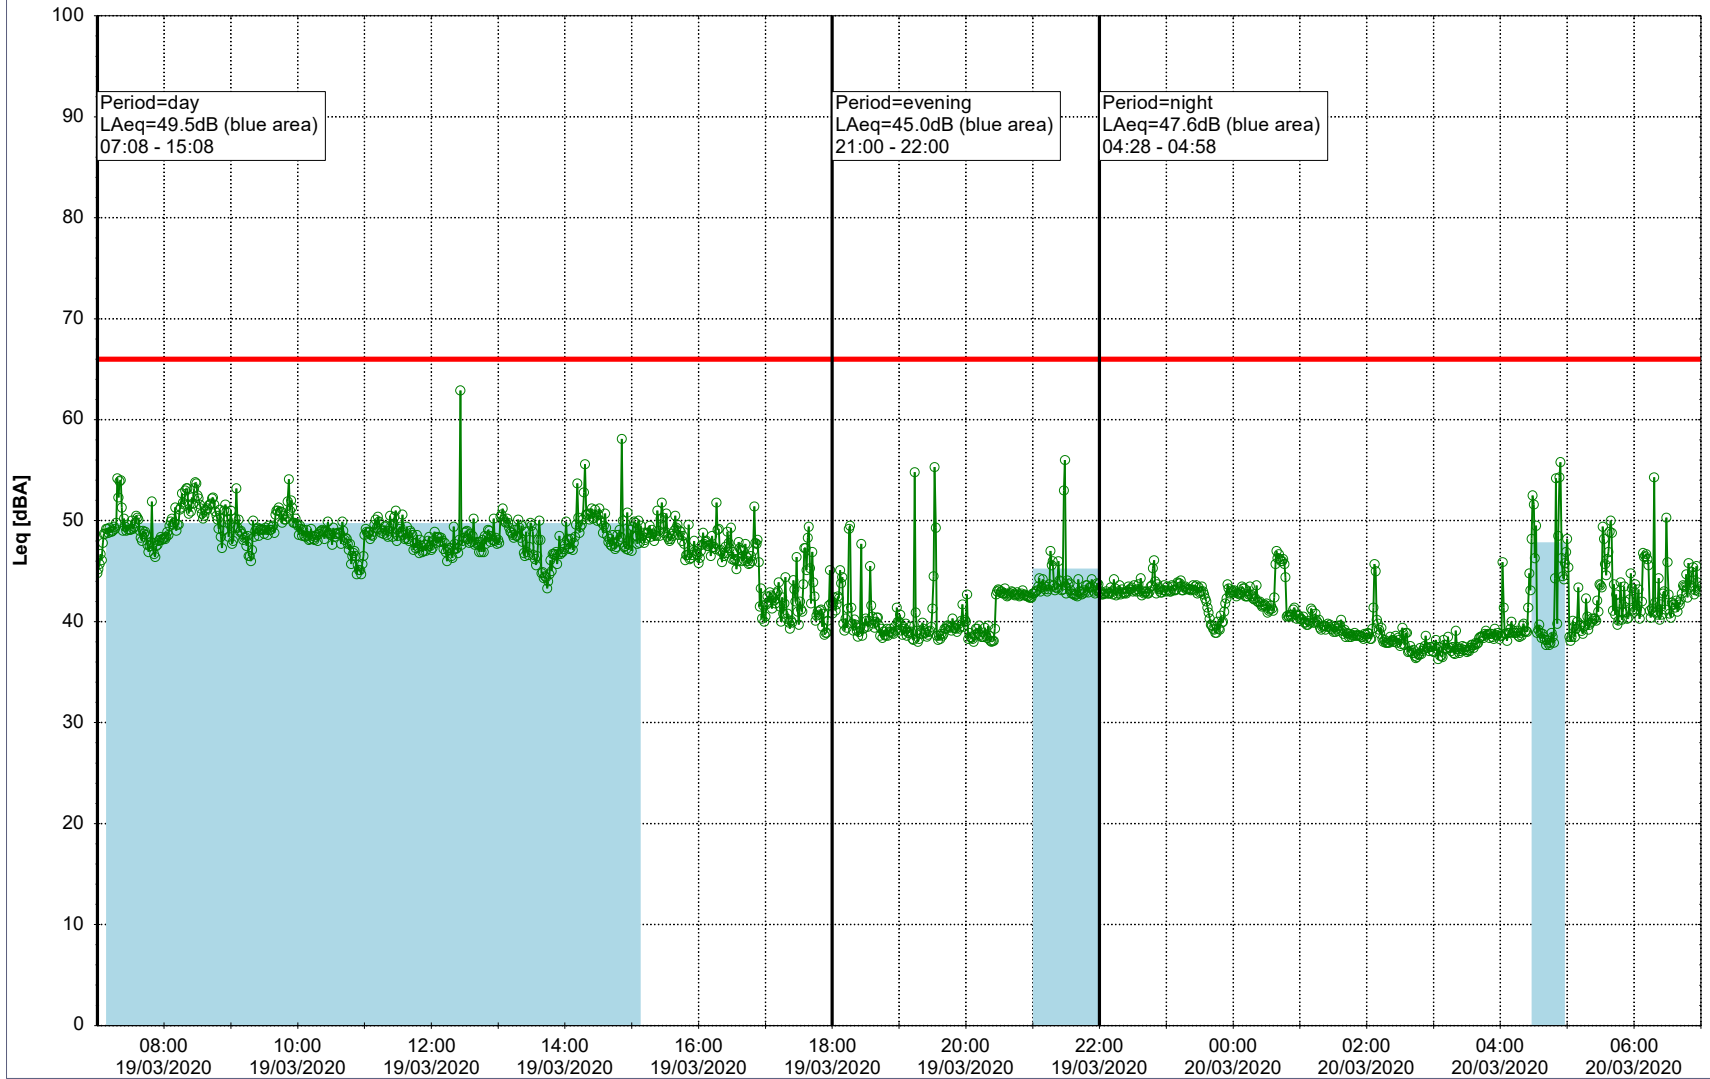

Remarks

...

Noise Time Related Diagram

18/03/2020
19/03/2020

○○○ EBR-OVK_NS01

Project: Kronos Sydhavnen
Construction: Enghave Brygge
Location: N-V

Plan View

Remarks

...

Noise Time Related Diagram

19/03/2020
20/03/2020

○○○ EBR-OVK_NS01

Project: Kronos Sydhavnen
Construction: Enghave Brygge
Location: N-V

Plan View

Remarks

...

Noise Time Related Diagram

20/03/2020
21/03/2020

○○○○ EBR-OVK_NS01

Project: Kronos Sydhavnen
Construction: Enghave Brygge
Location: N-V

Plan View

Remarks

...

Noise Time Related Diagram

21/03/2020
22/03/2020

○○○○ EBR-OVK_NS01

Project: Kronos Sydhavnen
Construction: Enghave Brygge
Location: N-V

22/03/2020
23/03/2020

Plan View

Remarks

...

Noise Time Related Diagram