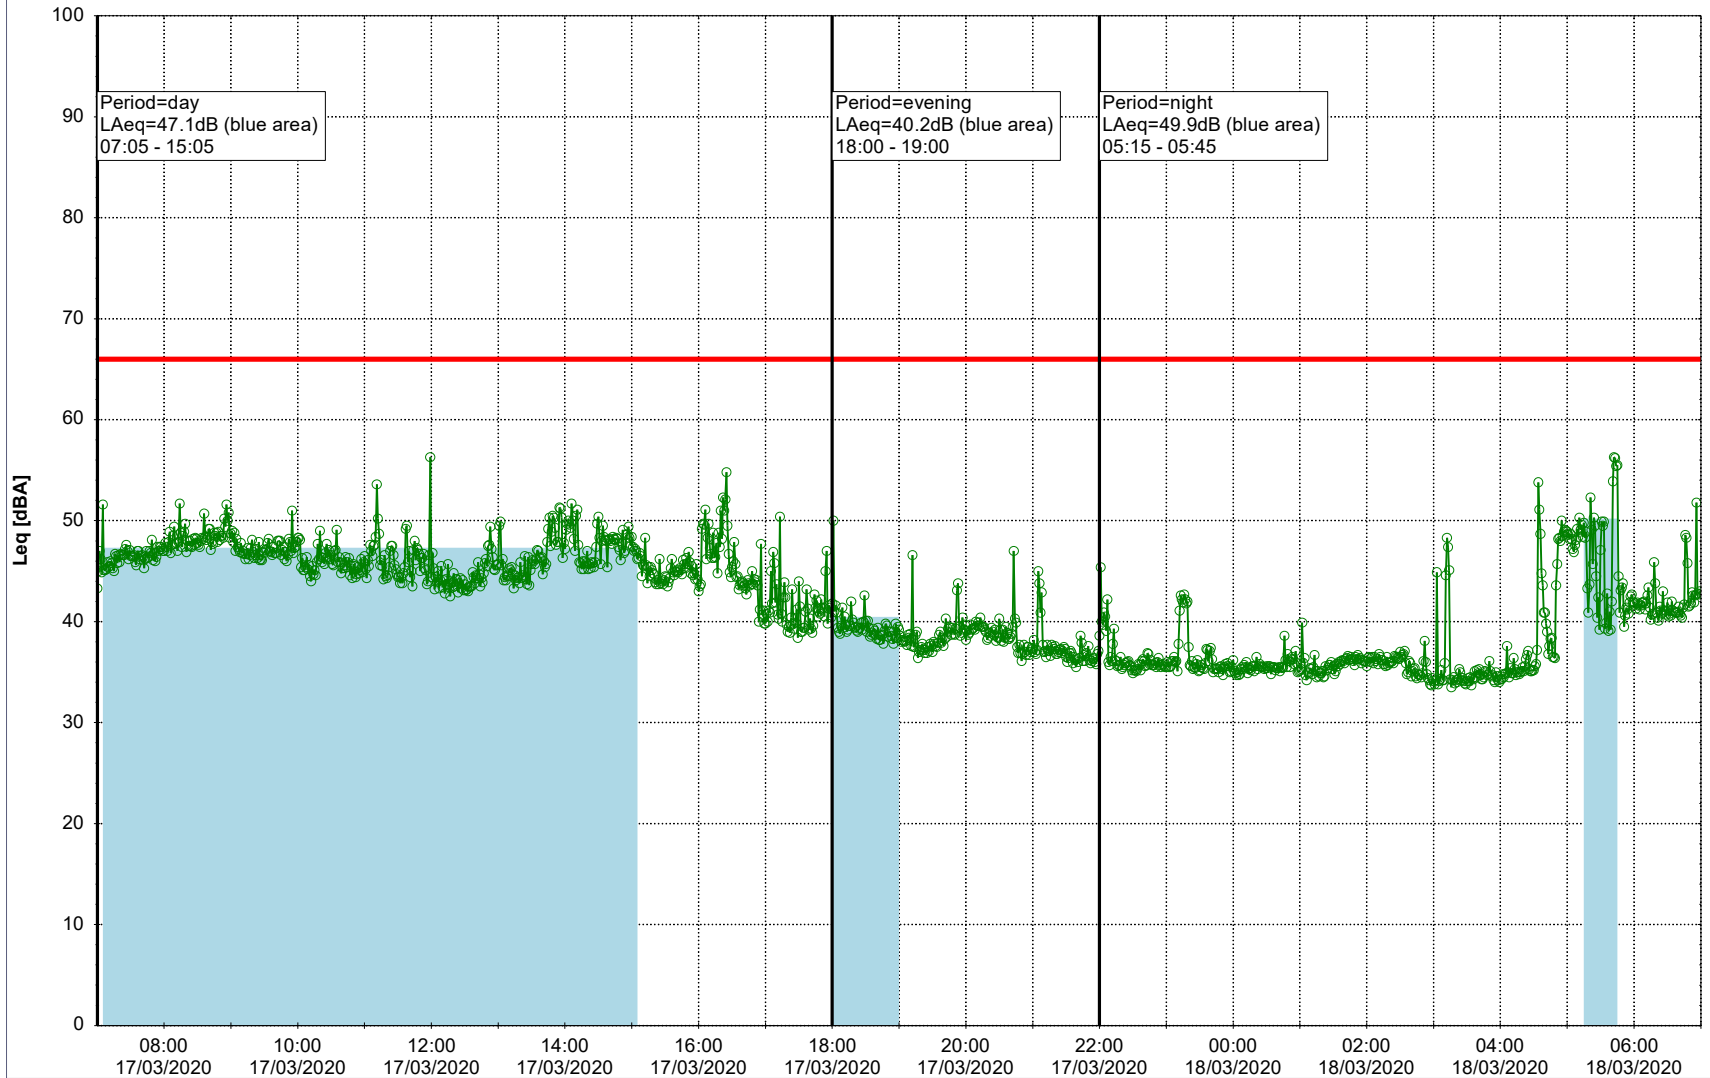

Plan View

Remarks

...

Noise Time Related Diagram

17/03/2020
18/03/2020

○○○○ EBR-OVK_NS01

Project: Kronos Sydhavnen
Construction: Enghave Brygge
Location: N-V

Plan View

Remarks

...

Noise Time Related Diagram

18/03/2020
19/03/2020

○○○ EBR-OVK_NS01

Project: Kronos Sydhavnen
Construction: Enghave Brygge
Location: N-V

Plan View

Remarks