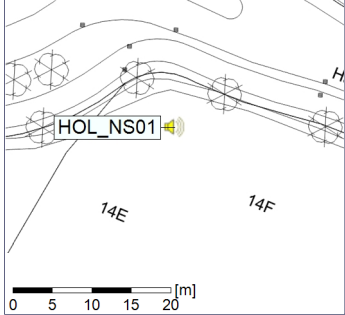

Noise Time Related Diagram

17/07/2020
18/07/2020

○ ○ ○ ○ HOL_NS01

Project: Kronos Sydhavnen
Construction: Havneholmen
Location: N-V

Plan View

Remarks

...

Noise Time Related Diagram