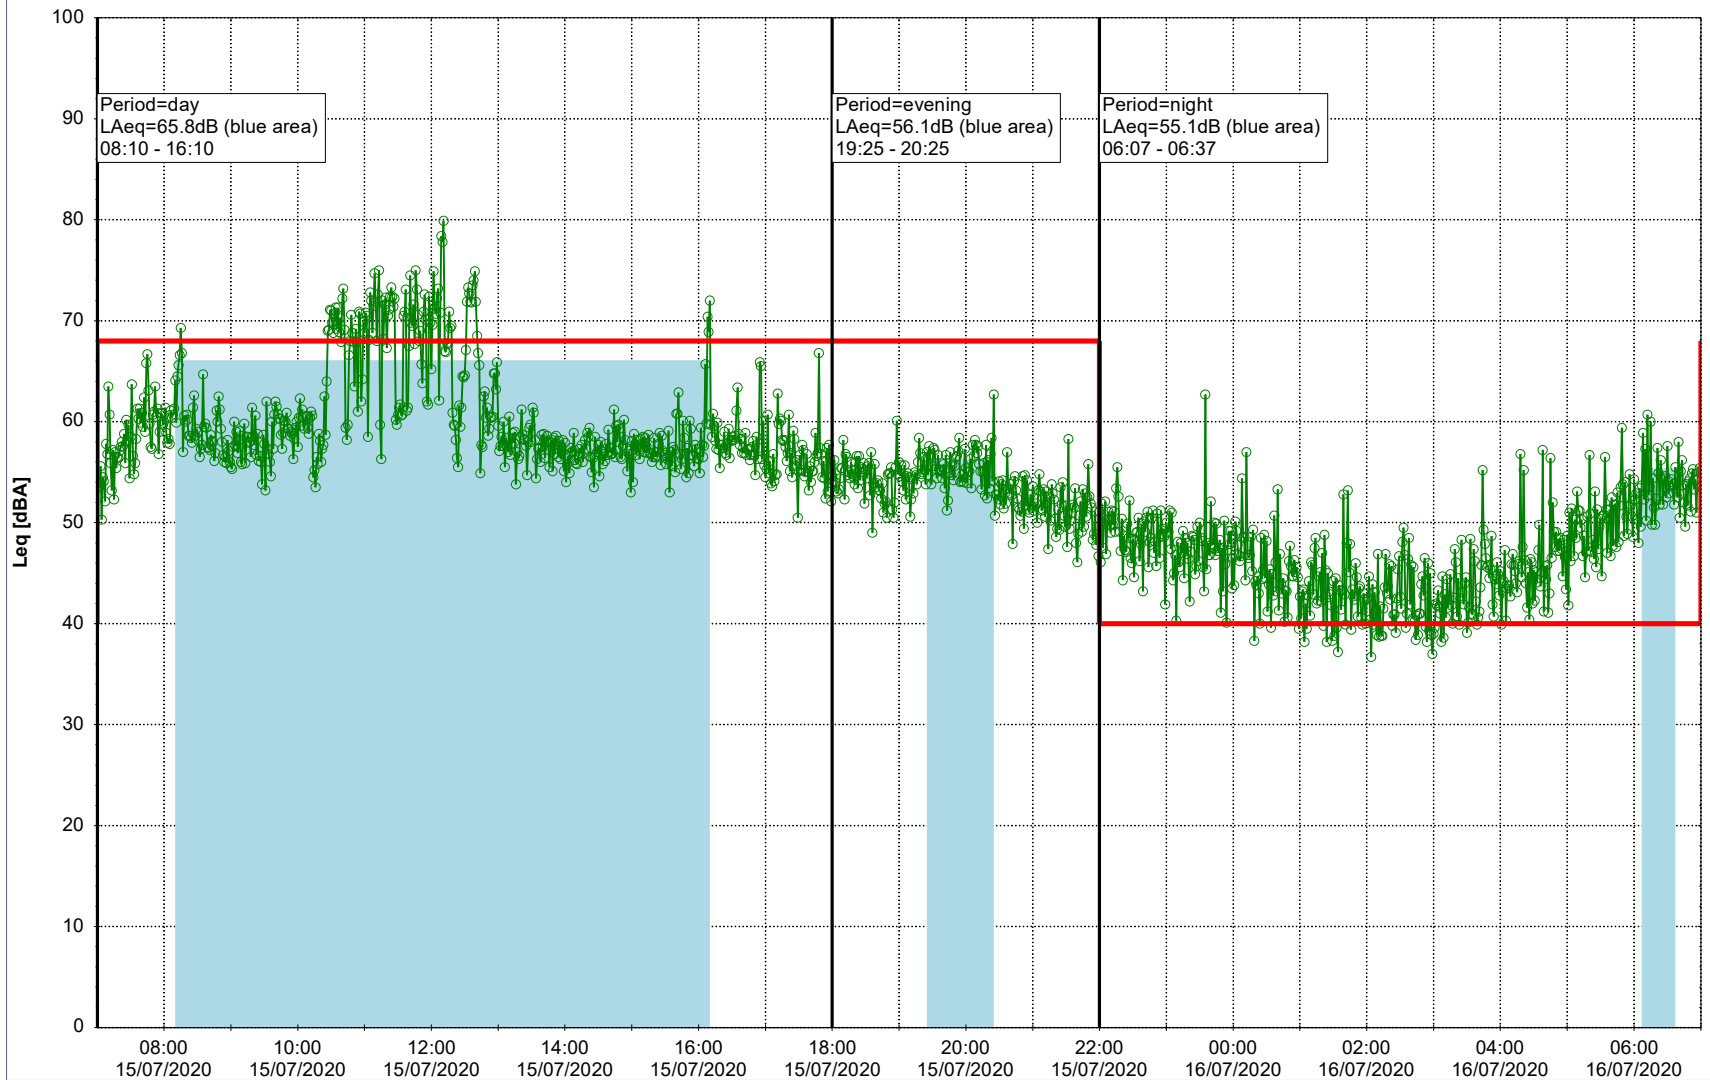

Plan View

Remarks

...

Noise Time Related Diagram

14/07/2020
15/07/2020

○ ○ ○ ○ HOL_NS01

Project: Kronos Sydhavnen
Construction: Havneholmen
Location: N-V

Plan View

Remarks

...

Noise Time Related Diagram

15/07/2020
16/07/2020

○ ○ ○ ○ HOL_NS01

Project: Kronos Sydhavnen
Construction: Havneholmen
Location: N-V

Plan View

Remarks

...

Noise Time Related Diagram

16/07/2020
17/07/2020

○ ○ ○ ○ HOL_NS01

Project: Kronos Sydhavnen
Construction: Havneholmen
Location: N-V

Plan View

Remarks

...

Noise Time Related Diagram

17/07/2020
18/07/2020

○ ○ ○ ○ HOL_NS01

Project: Kronos Sydhavnen
Construction: Havneholmen
Location: N-V

Plan View

Remarks

...

Noise Time Related Diagram