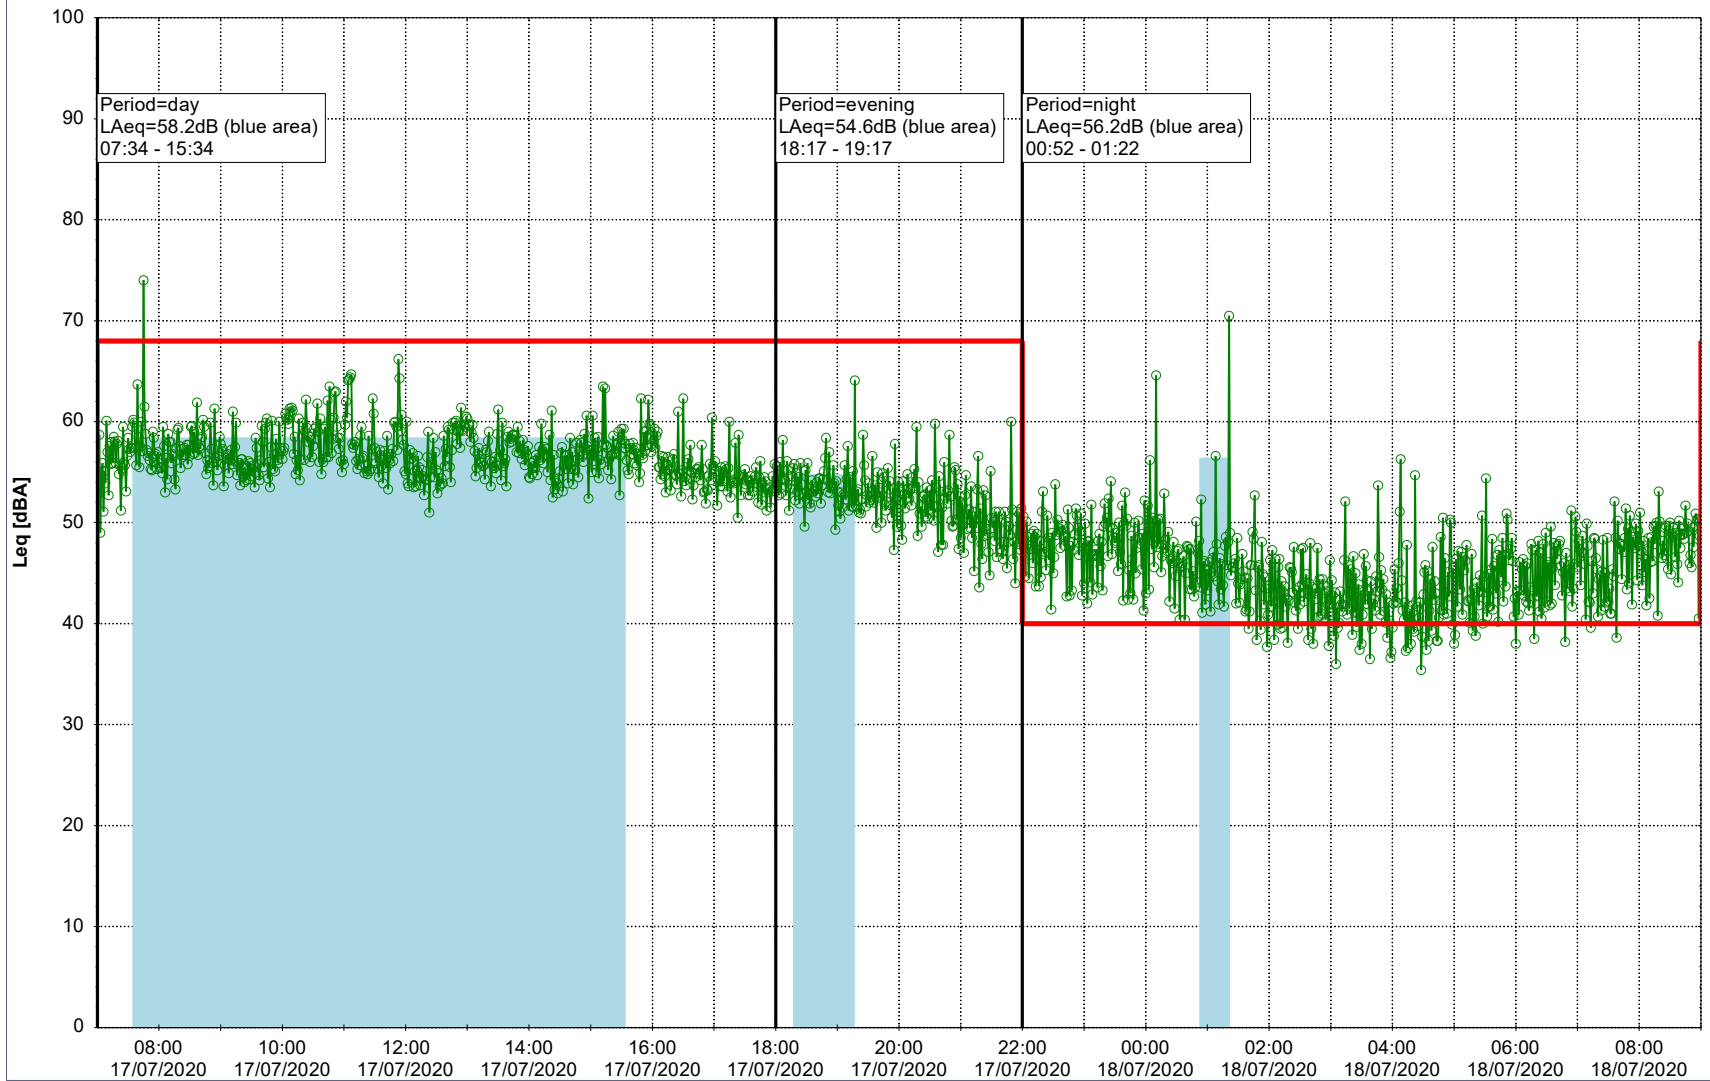

...

Noise Time Related Diagram

16/07/2020
17/07/2020

○ ○ ○ ○ HOL_NS01

Project: Kronos Sydhavnen
Construction: Havneholmen
Location: N-V

Plan View

Remarks

...

Noise Time Related Diagram

17/07/2020
18/07/2020

○ ○ ○ ○ HOL_NS01

Project: Kronos Sydhavnen
Construction: Havneholmen
Location: N-V

Plan View

Remarks

...

Noise Time Related Diagram

18/07/2020
19/07/2020

○ ○ ○ ○ HOL_NS01

Project: Kronos Sydhavnen
Construction: Havneholmen
Location: N-V

Plan View

Remarks

...

Noise Time Related Diagram

19/07/2020
20/07/2020