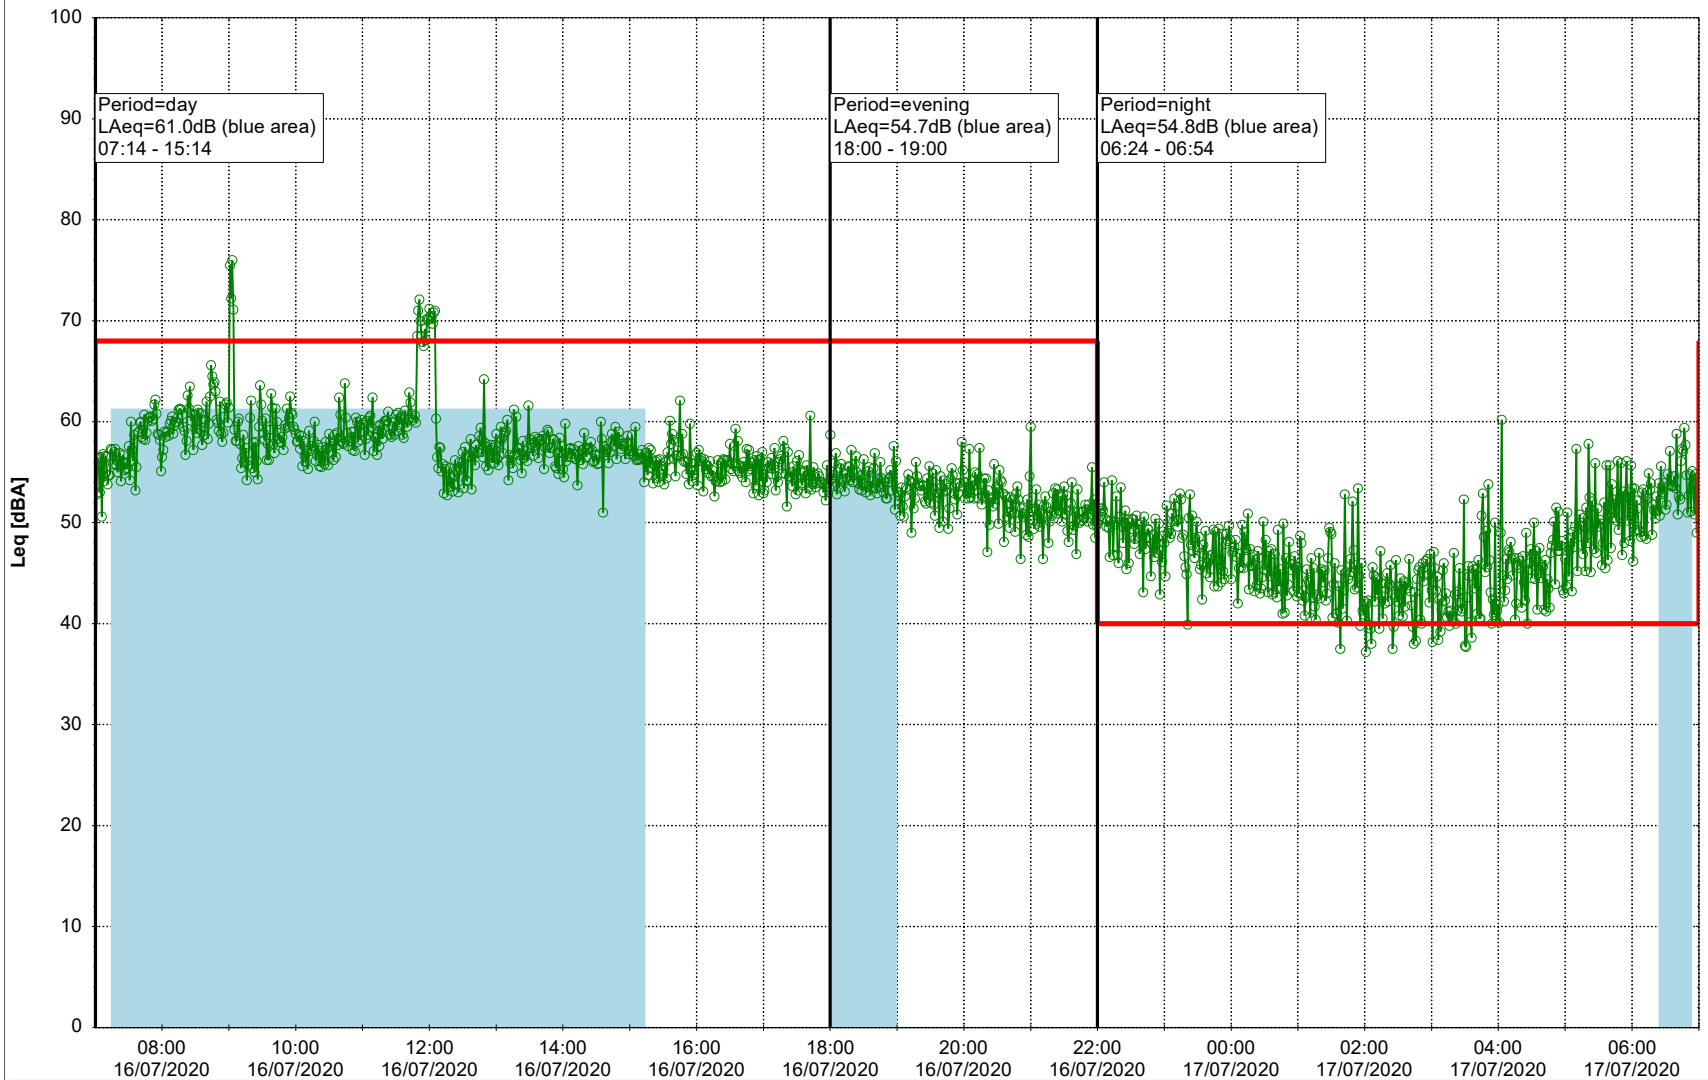

Remarks

...

Noise Time Related Diagram

15/07/2020
16/07/2020

○ ○ ○ ○ HOL_NS01

Project: Kronos Sydhavnen
Construction: Havneholmen
Location: N-V

Plan View

Remarks

...

Noise Time Related Diagram

16/07/2020
17/07/2020

○ ○ ○ ○ HOL_NS01

Project: Kronos Sydhavnen
Construction: Havneholmen
Location: N-V

Plan View

Remarks

...

Noise Time Related Diagram

17/07/2020
18/07/2020

○ ○ ○ ○ HOL_NS01

Project: Kronos Sydhavnen
Construction: Havneholmen
Location: N-V

Plan View

Remarks

...

Noise Time Related Diagram

18/07/2020
19/07/2020

○ ○ ○ ○ HOL_NS01

Project: Kronos Sydhavnen
Construction: Havneholmen
Location: N-V

Plan View

Remarks

...

Noise Time Related Diagram

19/07/2020
20/07/2020