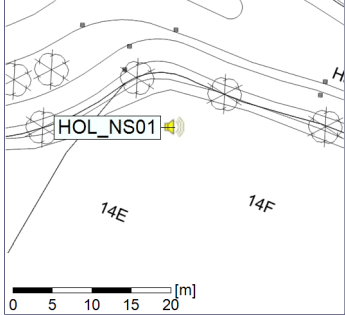

Noise Time Related Diagram

17/07/2020
18/07/2020

○ ○ ○ ○ HOL_NS01

Project: Kronos Sydhavnen
Construction: Havneholmen
Location: N-V

Plan View

Remarks

...

Noise Time Related Diagram

18/07/2020
19/07/2020

○ ○ ○ ○ HOL_NS01

Project: Kronos Sydhavnen
Construction: Havneholmen
Location: N-V

Plan View

Remarks

...

Noise Time Related Diagram

19/07/2020
20/07/2020