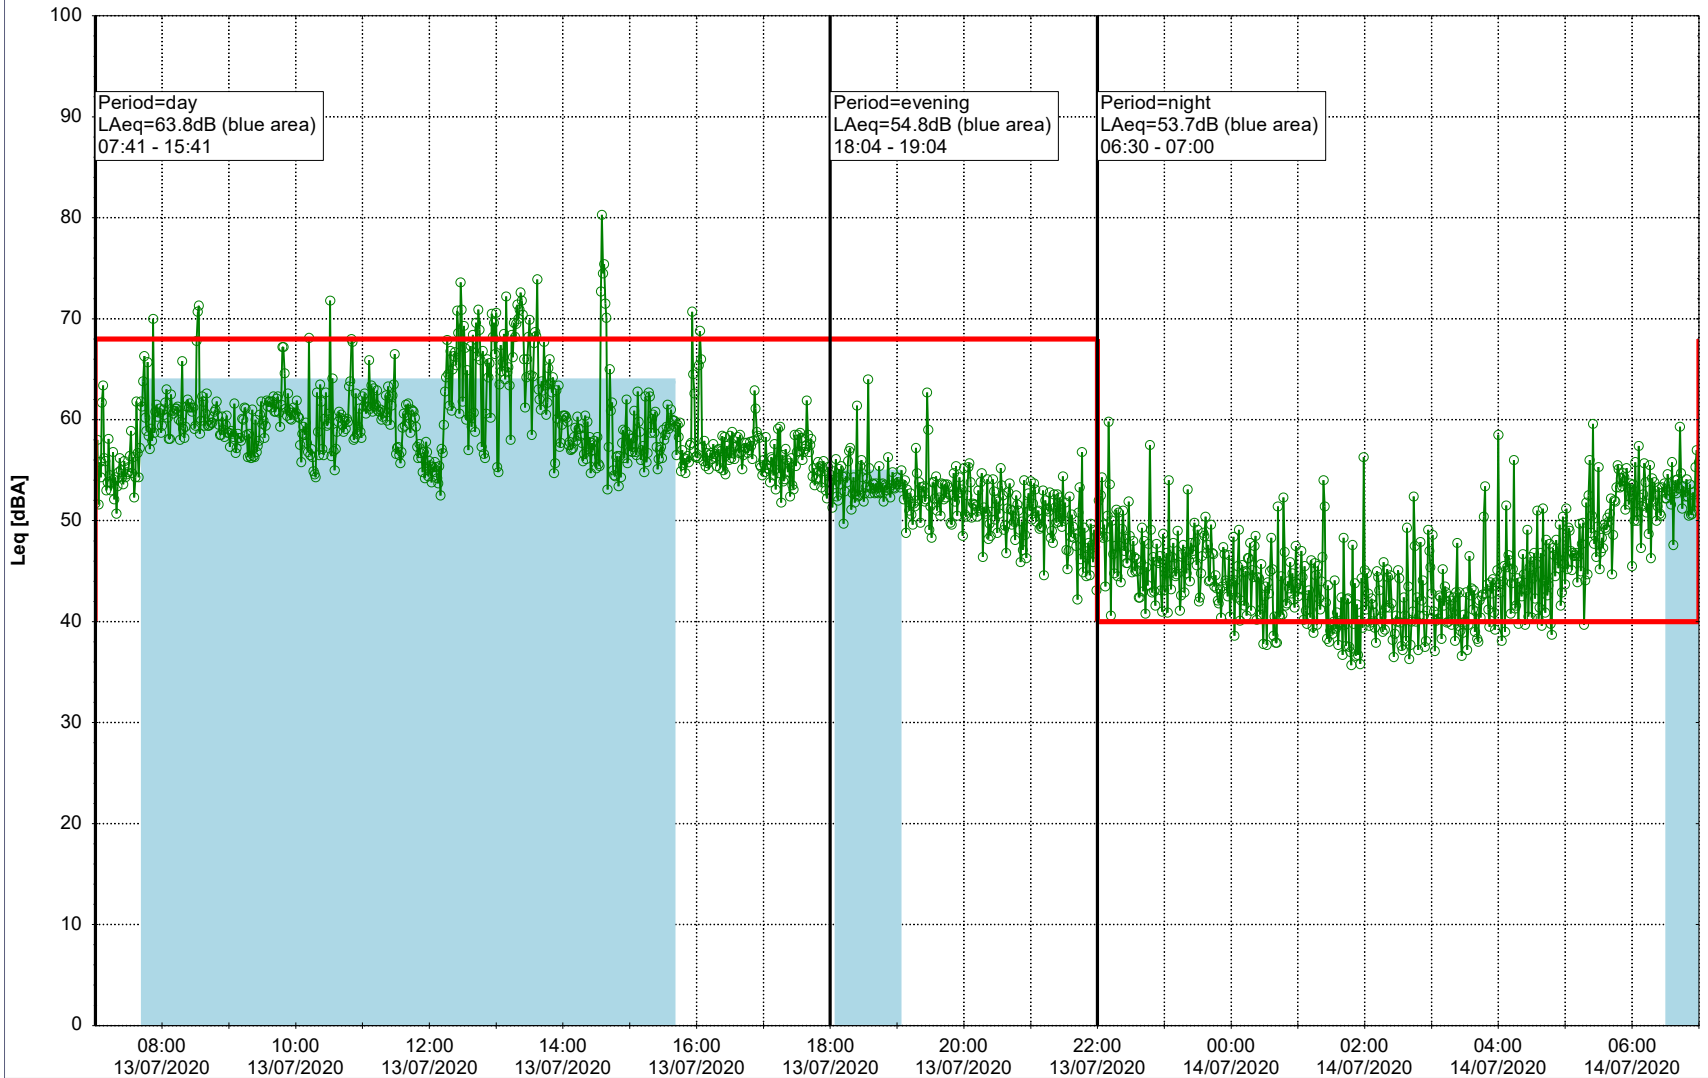

Project: Kronos Sydhavnen
Construction: Havneholmen
Location: N-V

Plan View

Remarks

...

Noise Time Related Diagram

13/07/2020
14/07/2020

○ ○ ○ ○ HOL_NS01

Project: Kronos Sydhavnen
Construction: Havneholmen
Location: N-V

Plan View

Remarks

...

Noise Time Related Diagram

14/07/2020
15/07/2020

○ ○ ○ ○ HOL_NS01

Project: Kronos Sydhavnen
Construction: Havneholmen
Location: N-V

Plan View

Remarks

...

Noise Time Related Diagram

15/07/2020
16/07/2020

○ ○ ○ ○ HOL_NS01

Project: Kronos Sydhavnen
Construction: Havneholmen
Location: N-V

Plan View

Remarks

Noise Time Related Diagram

17/07/2020
18/07/2020

○ ○ ○ ○ HOL_NS01

Project: Kronos Sydhavnen
Construction: Havneholmen
Location: N-V

Plan View

Remarks

...

Noise Time Related Diagram