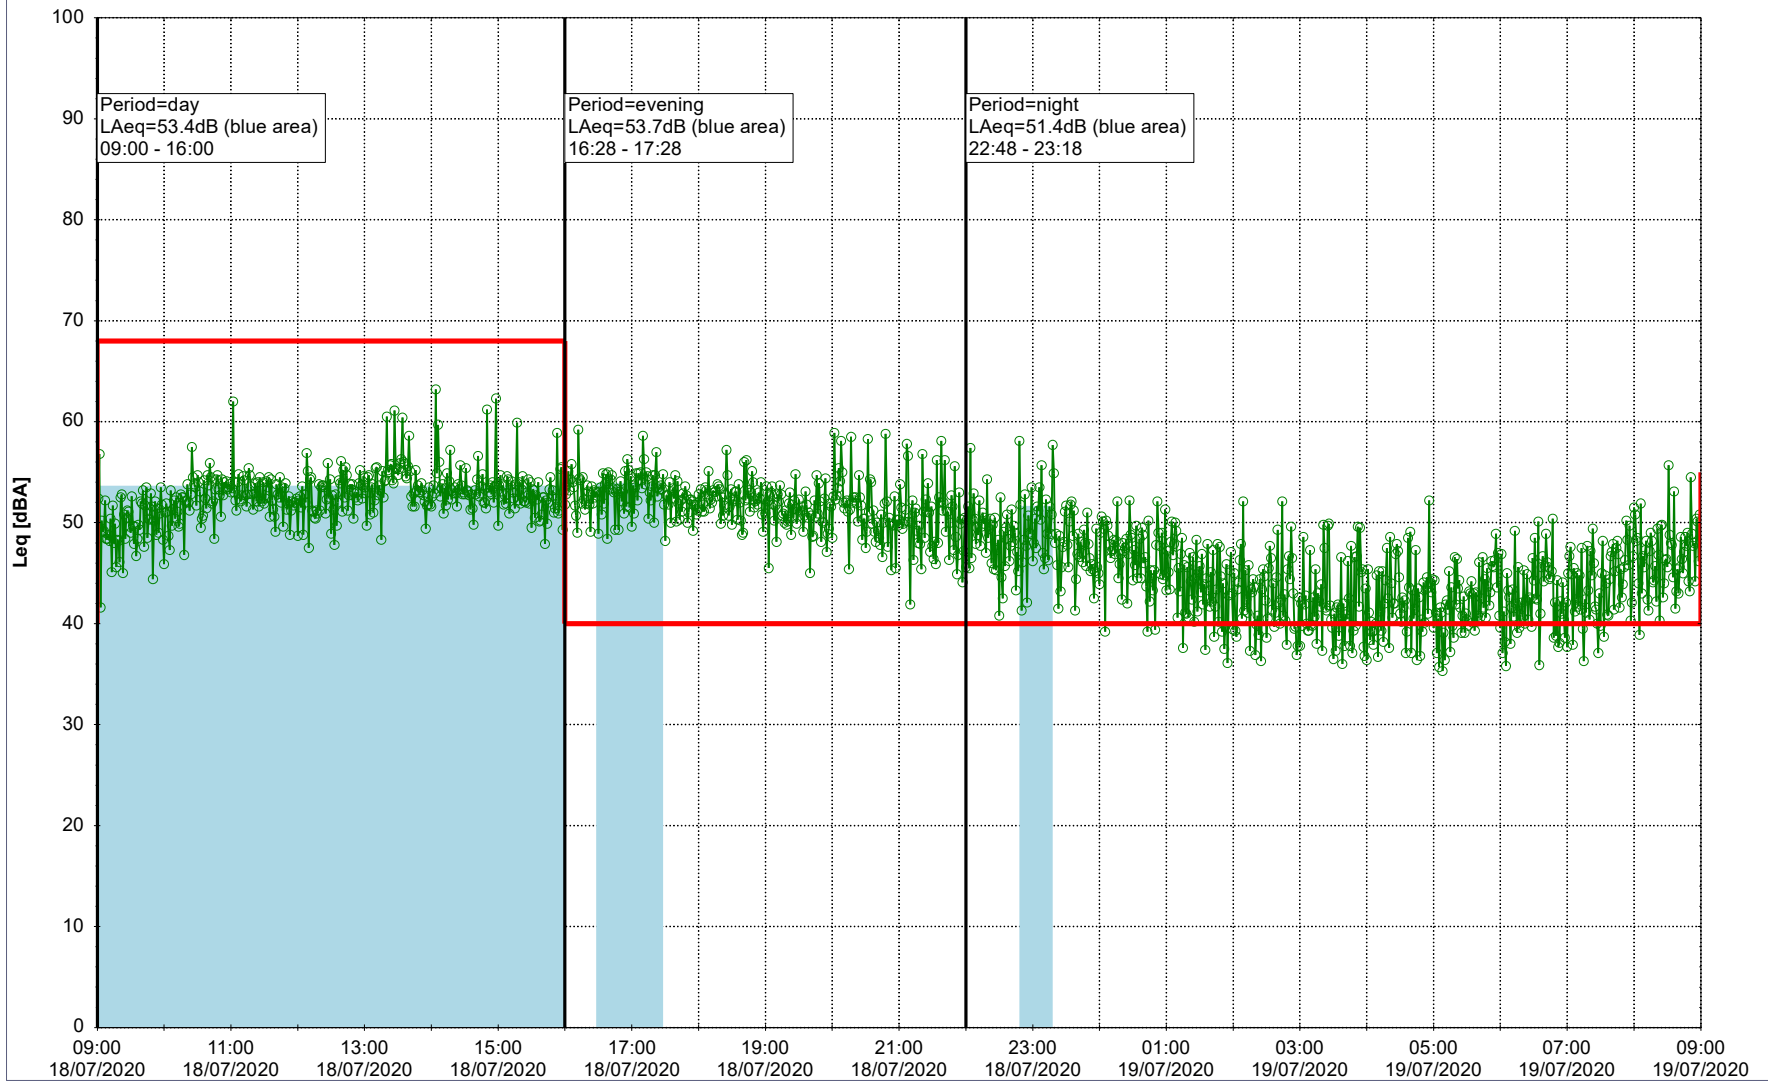

Noise Time Related Diagram

17/07/2020
18/07/2020

○ ○ ○ ○ HOL_NS01

Project: Kronos Sydhavnen
Construction: Havneholmen
Location: N-V

Plan View

Remarks

...

Noise Time Related Diagram

18/07/2020
19/07/2020

○ ○ ○ ○ HOL_NS01

Project: Kronos Sydhavnen
Construction: Havneholmen
Location: N-V

Plan View

Remarks

...

Noise Time Related Diagram

19/07/2020
20/07/2020