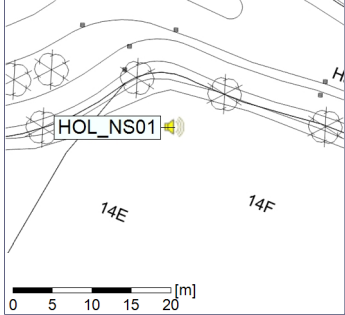

Project: Kronos Sydhavnen
Construction: Havneholmen
Location: N-V

Plan View

Remarks

...

Noise Time Related Diagram

13/07/2020
14/07/2020

○ ○ ○ ○ HOL_NS01

Project: Kronos Sydhavnen
Construction: Havneholmen
Location: N-V

Plan View

Remarks

...

Noise Time Related Diagram

14/07/2020
15/07/2020

○ ○ ○ ○ HOL_NS01

Project: Kronos Sydhavnen
Construction: Havneholmen
Location: N-V

Plan View

Noise Time Related Diagram

17/07/2020
18/07/2020

○ ○ ○ ○ HOL_NS01

Project: Kronos Sydhavnen
Construction: Havneholmen
Location: N-V

Plan View

Remarks

...

Noise Time Related Diagram

18/07/2020
19/07/2020

○ ○ ○ ○ HOL_NS01

Project: Kronos Sydhavnen
Construction: Havneholmen
Location: N-V

Plan View

Remarks

...

Noise Time Related Diagram

19/07/2020
20/07/2020