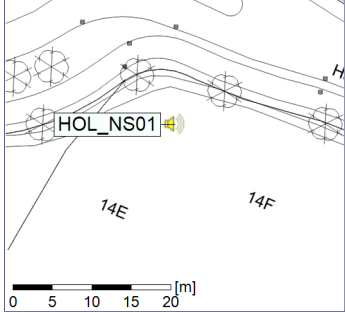

Plan View

Remarks

...

Noise Time Related Diagram

14/07/2020
15/07/2020

○ ○ ○ ○ HOL_NS01

Project: Kronos Sydhavnen
Construction: Havneholmen
Location: N-V

Plan View