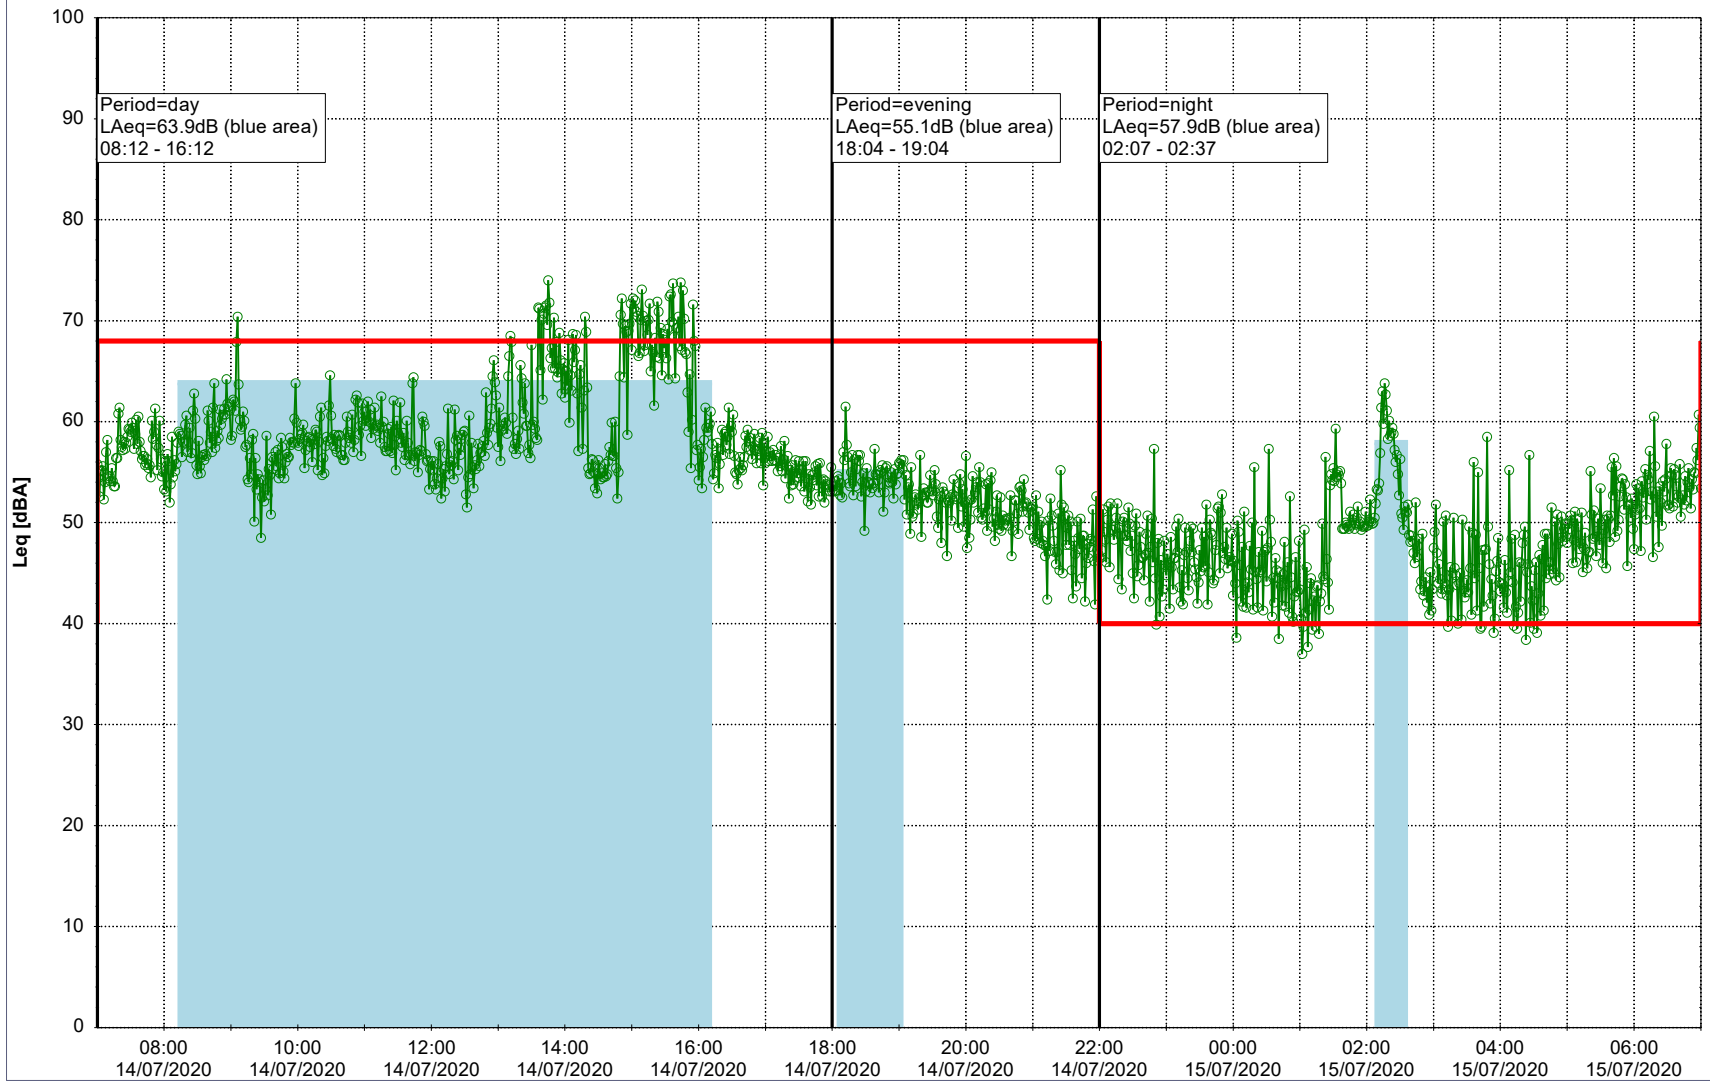

Plan View

Remarks

...

Noise Time Related Diagram

14/07/2020
15/07/2020

○ ○ ○ ○ HOL_NS01

Project: Kronos Sydhavnen
Construction: Havneholmen
Location: N-V

Plan View

Remarks

...

Noise Time Related Diagram

15/07/2020
16/07/2020

○ ○ ○ ○ HOL_NS01

Project: Kronos Sydhavnen
Construction: Havneholmen
Location: N-V

Plan View

Remarks

...

Noise Time Related Diagram

16/07/2020
17/07/2020

○ ○ ○ ○ HOL_NS01

Project: Kronos Sydhavnen
Construction: Havneholmen
Location: N-V

Plan View

Remarks

...

Noise Time Related Diagram

17/07/2020
18/07/2020

○ ○ ○ ○ HOL_NS01

Project: Kronos Sydhavnen
Construction: Havneholmen
Location: N-V

Plan View

Remarks

...

Noise Time Related Diagram