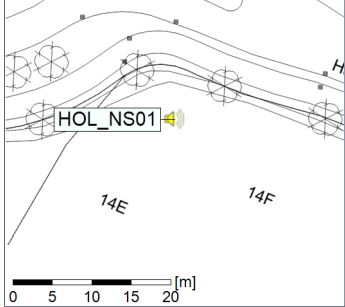

Plan View

Remarks

...

Noise Time Related Diagram

02/03/2021
03/03/2021

○ ○ ○ ○ HOL_NS01

Project: Kronos Sydhavnen
Construction: Havneholmen
Location: N-V

Plan View