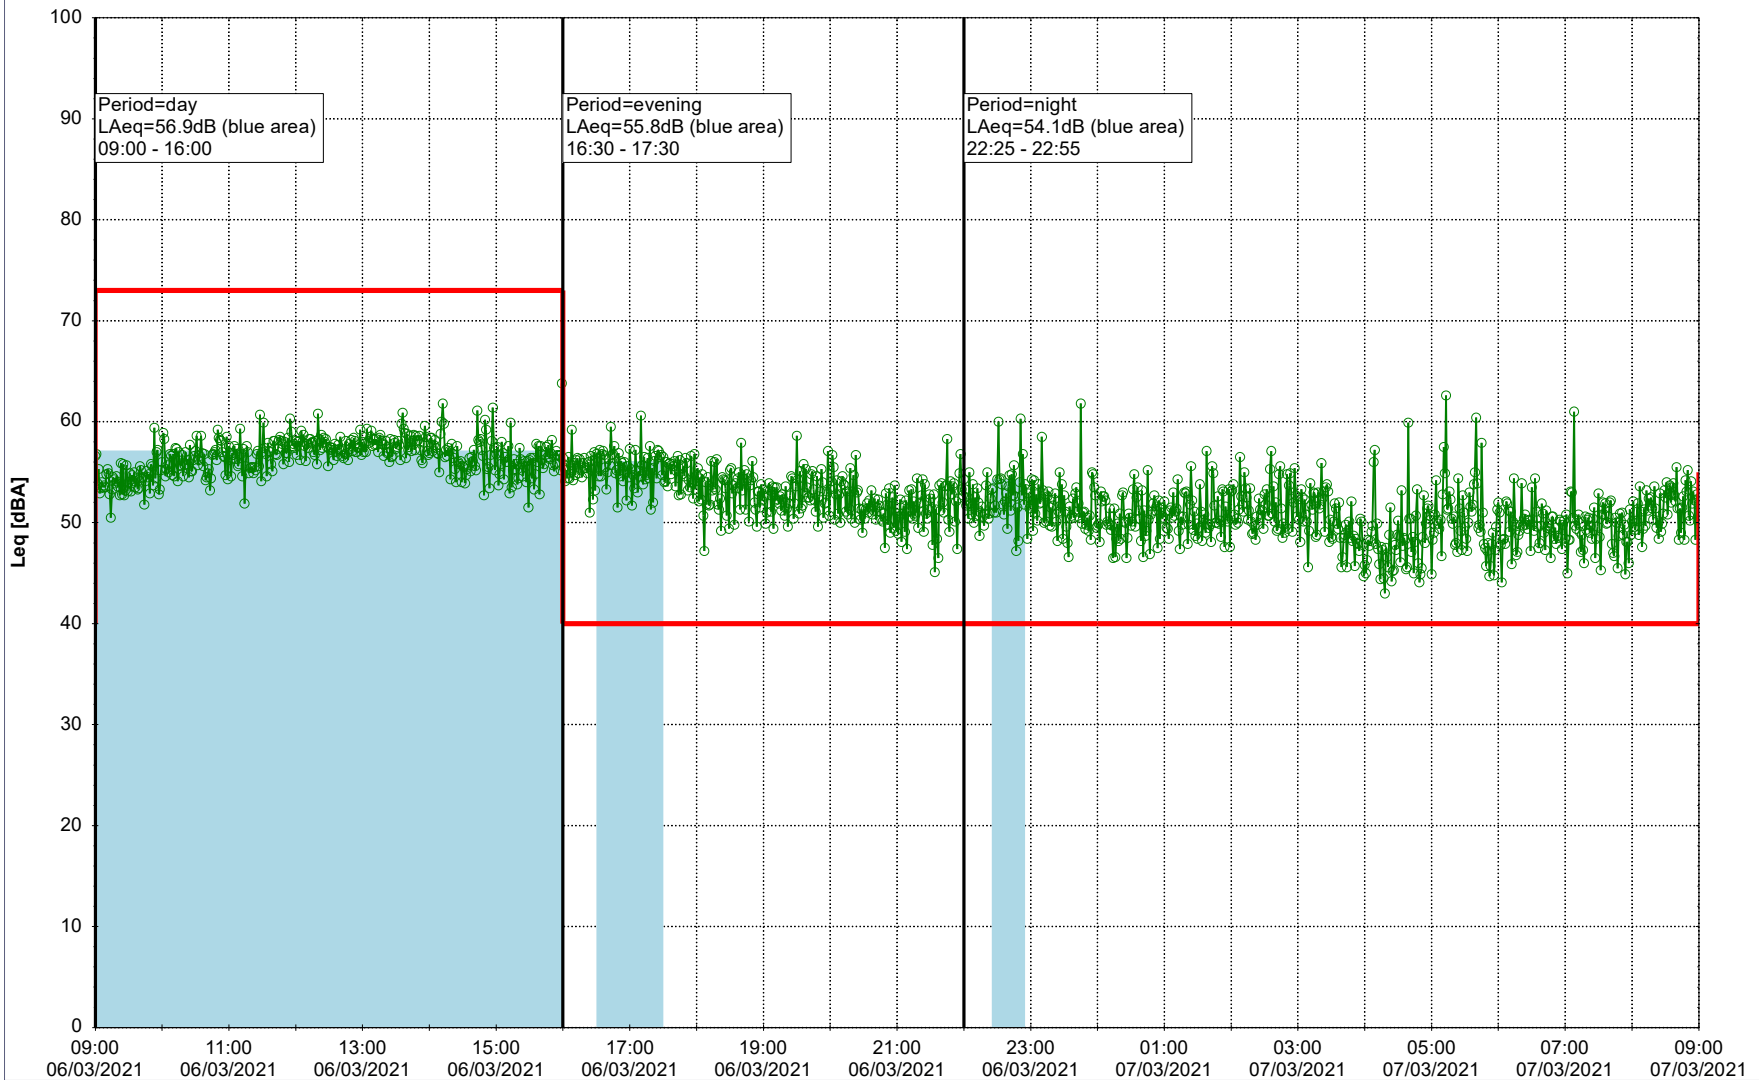

Noise Time Related Diagram

05/03/2021
06/03/2021

○ ○ ○ ○ HOL_NS01

Project: Kronos Sydhavnen
Construction: Havneholmen
Location: N-V

Plan View

Remarks

...

Noise Time Related Diagram

06/03/2021
07/03/2021

○ ○ ○ ○ HOL_NS01

Project: Kronos Sydhavnen
Construction: Havneholmen
Location: N-V

Plan View

Remarks

...

Noise Time Related Diagram

07/03/2021
08/03/2021