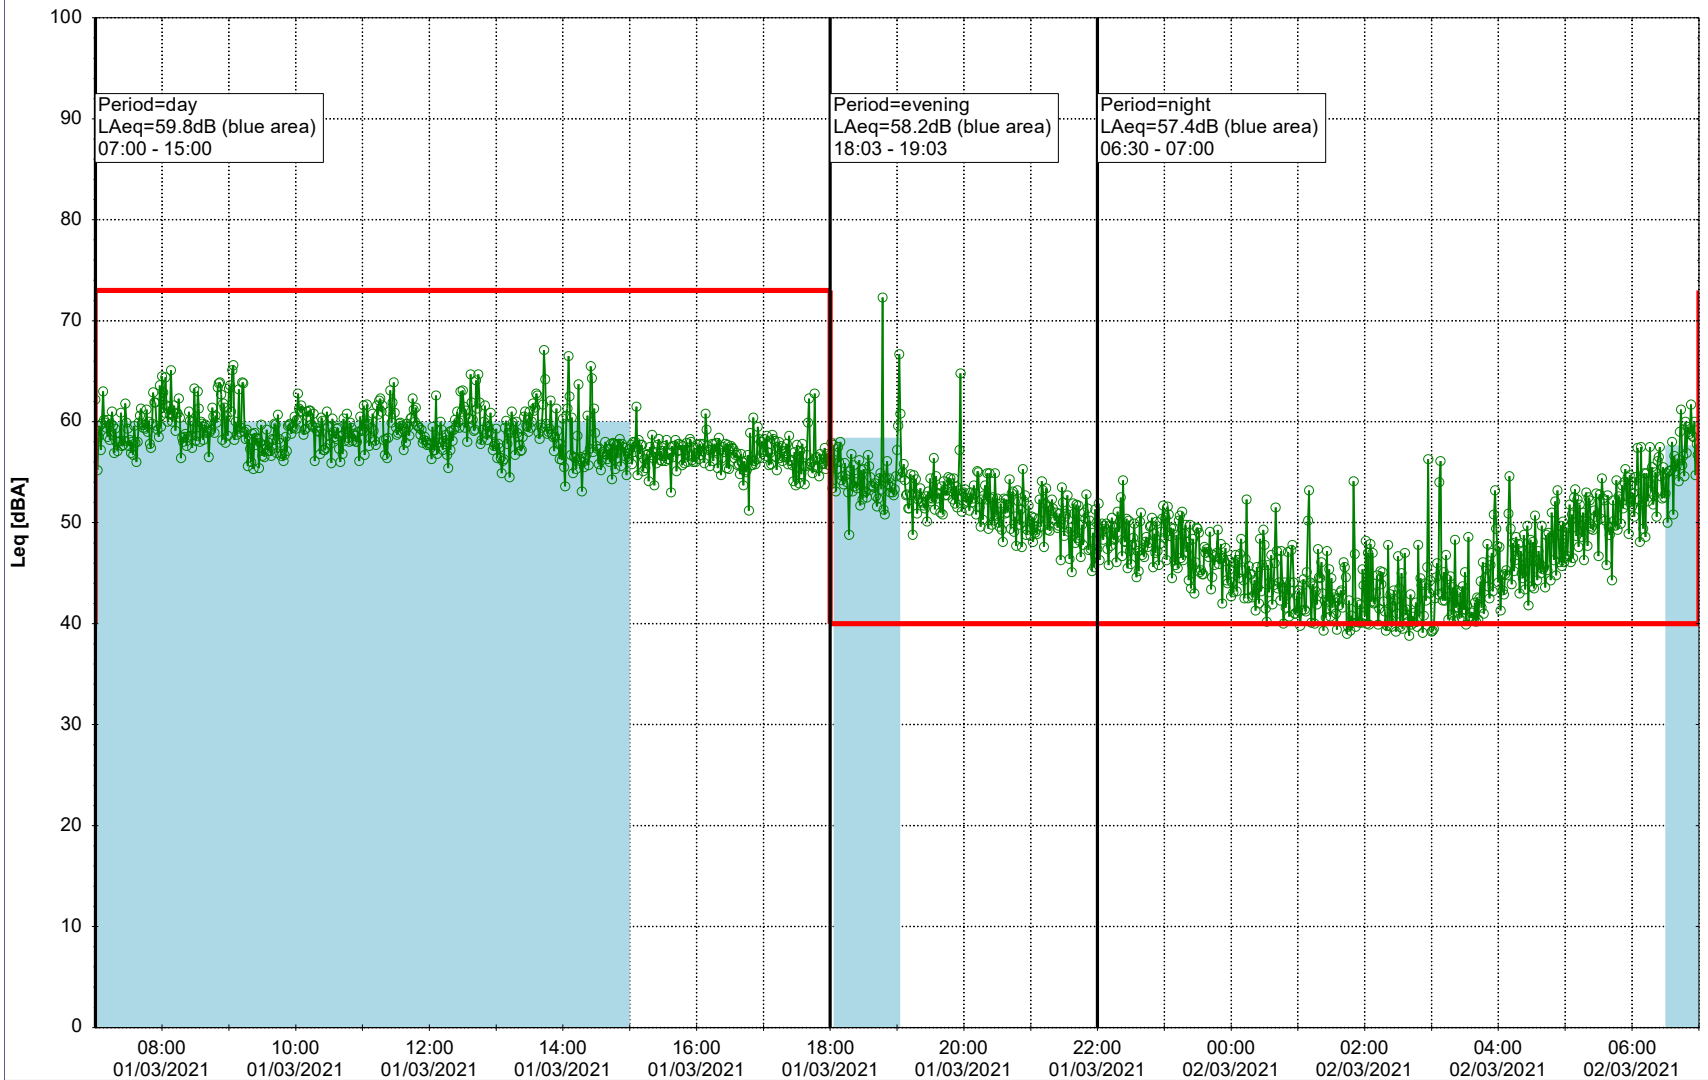

Project: Kronos Sydhavnen
Construction: Havneholmen
Location: N-V

Plan View

Remarks

...

Noise Time Related Diagram

01/03/2021
02/03/2021

○ ○ ○ ○ HOL_NS01

Project: Kronos Sydhavnen
Construction: Havneholmen
Location: N-V

Plan View

Remarks

...

Noise Time Related Diagram

02/03/2021
03/03/2021

○ ○ ○ ○ HOL_NS01

Project: Kronos Sydhavnen
Construction: Havneholmen
Location: N-V

Plan View

Remarks

...

Noise Time Related Diagram

03/03/2021
04/03/2021

○ ○ ○ ○ HOL_NS01

Project: Kronos Sydhavnen
Construction: Havneholmen
Location: N-V

Plan View

Remarks

Noise Time Related Diagram

05/03/2021
06/03/2021

○ ○ ○ ○ HOL_NS01

Project: Kronos Sydhavnen
Construction: Havneholmen
Location: N-V

Plan View

Remarks

...

Noise Time Related Diagram