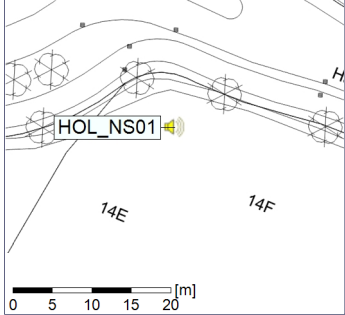

Noise Time Related Diagram

05/03/2021
06/03/2021

○ ○ ○ ○ HOL_NS01

Project: Kronos Sydhavnen
Construction: Havneholmen
Location: N-V

Plan View

Remarks

...

Noise Time Related Diagram