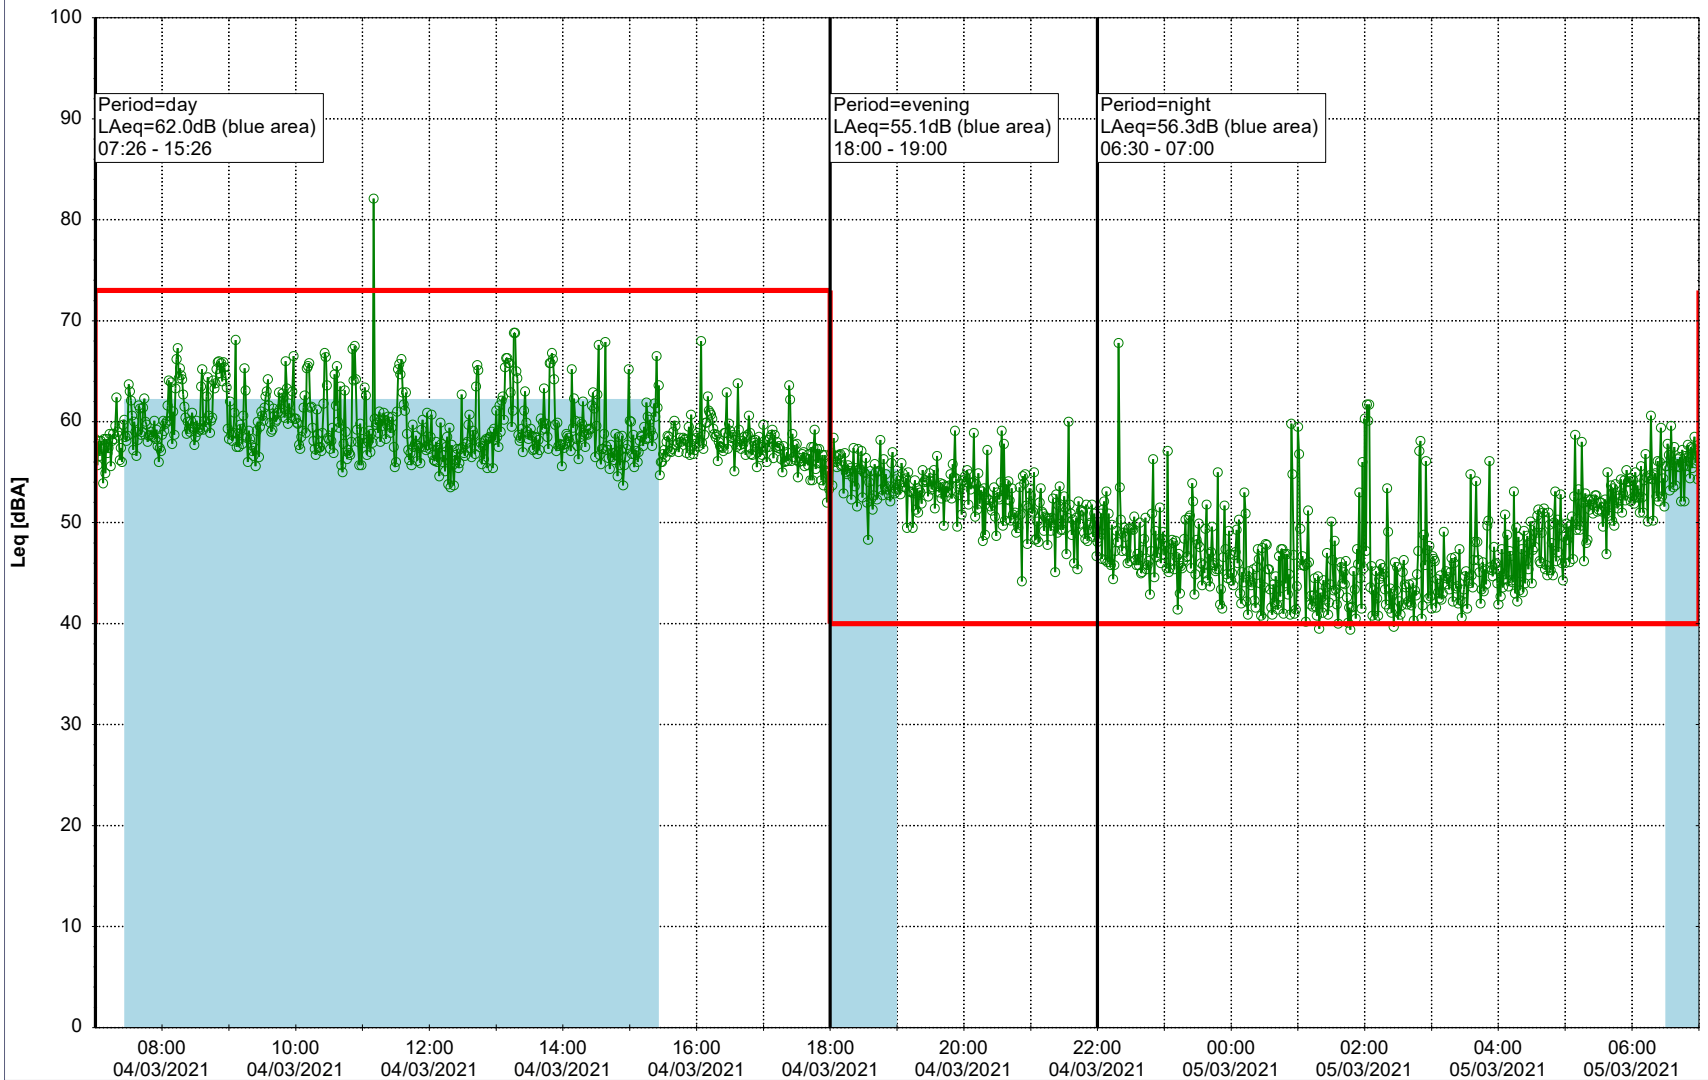

Remarks

...

Noise Time Related Diagram

03/03/2021
04/03/2021

○ ○ ○ ○ HOL_NS01

Project: Kronos Sydhavnen
Construction: Havneholmen
Location: N-V

Plan View

Remarks

...

Noise Time Related Diagram

04/03/2021
05/03/2021

○ ○ ○ ○ HOL_NS01

Project: Kronos Sydhavnen
Construction: Havneholmen
Location: N-V

Plan View

Remarks

...