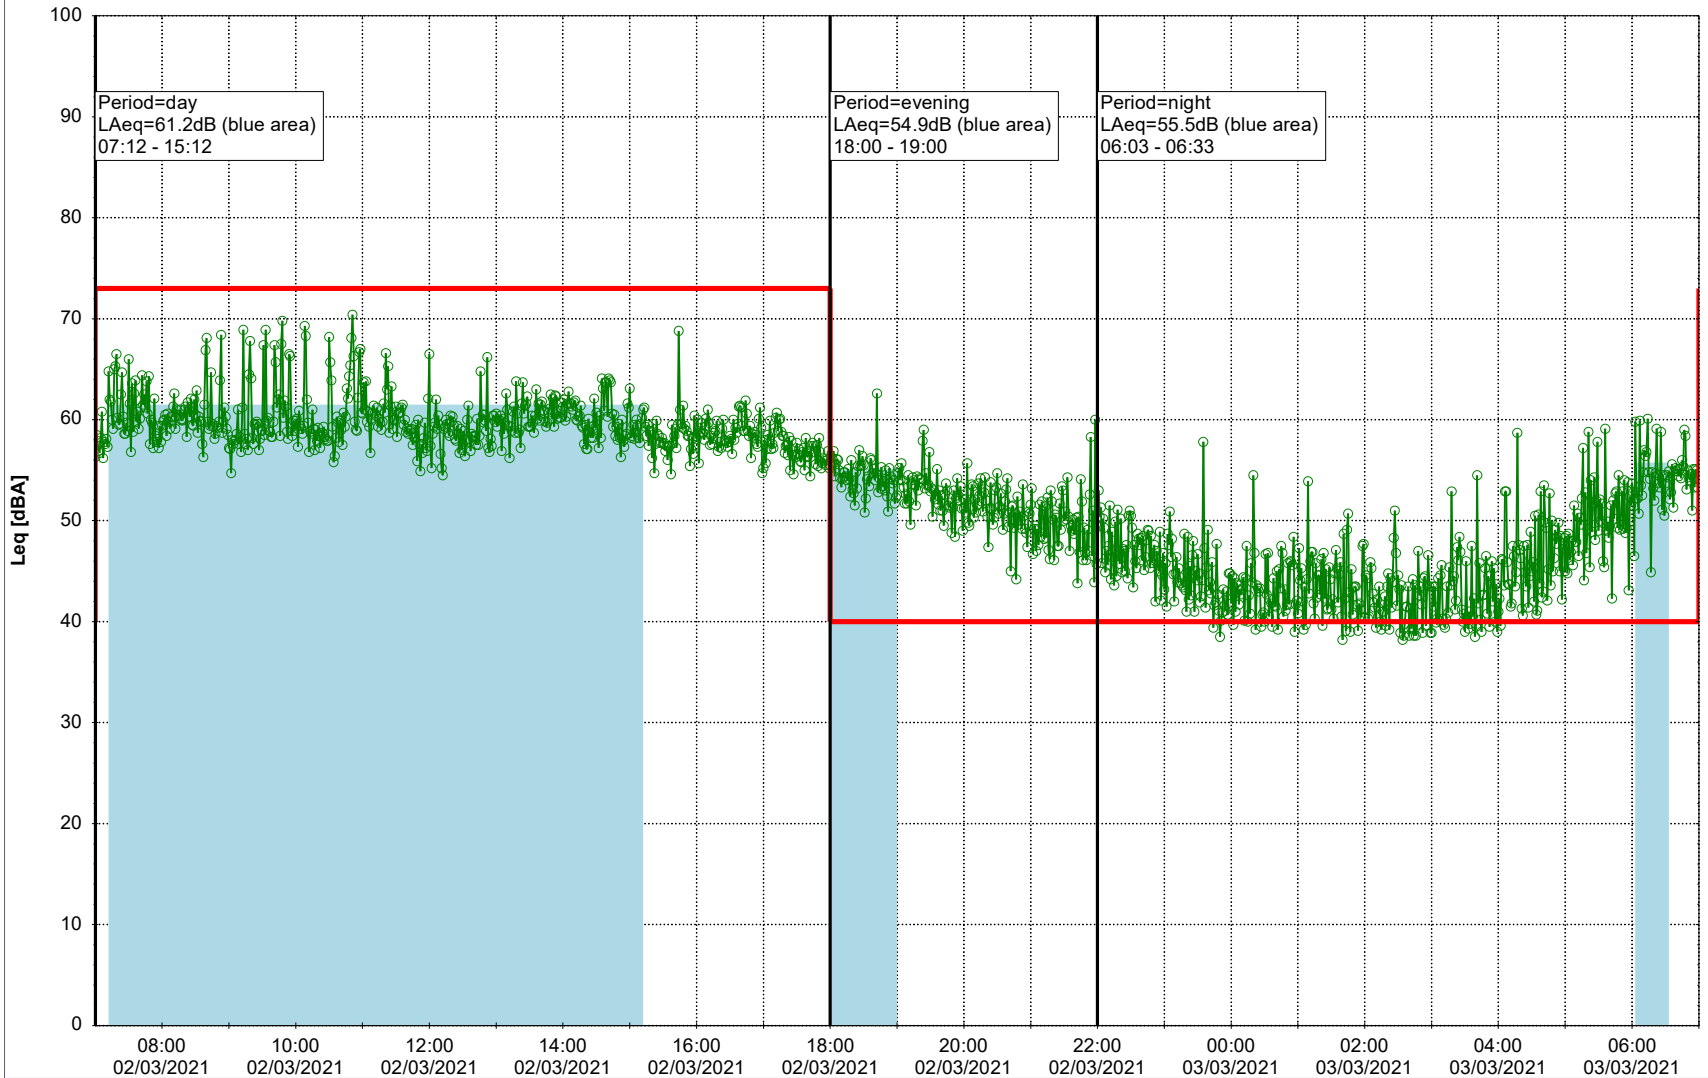

Plan View

Remarks

...

Noise Time Related Diagram

02/03/2021
03/03/2021

○ ○ ○ ○ HOL_NS01

Project: Kronos Sydhavnen
Construction: Havneholmen
Location: N-V

Plan View

Remarks

...

Noise Time Related Diagram

03/03/2021
04/03/2021

○ ○ ○ ○ HOL_NS01

Project: Kronos Sydhavnen
Construction: Havneholmen
Location: N-V

Plan View

Remarks