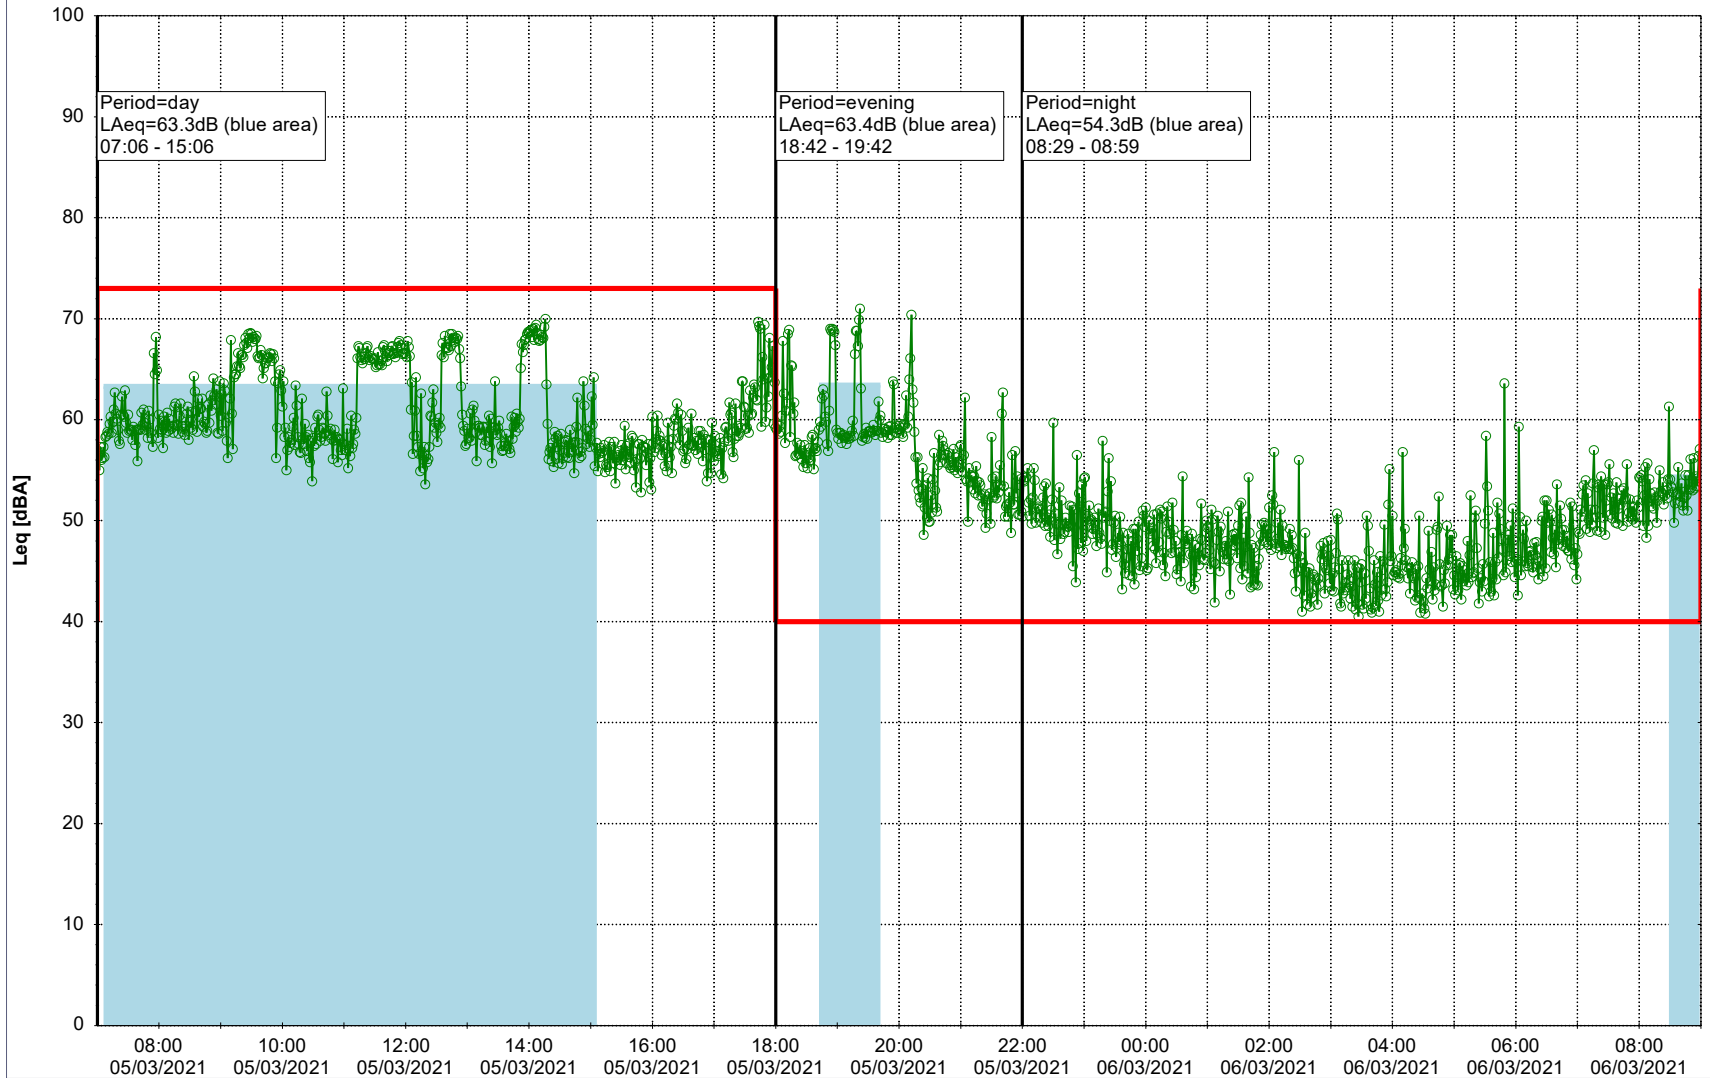

...

Noise Time Related Diagram

04/03/2021
05/03/2021

○ ○ ○ ○ HOL_NS01

Project: Kronos Sydhavnen
Construction: Havneholmen
Location: N-V

Plan View

Remarks

...

Noise Time Related Diagram

05/03/2021
06/03/2021

○ ○ ○ ○ HOL_NS01

Project: Kronos Sydhavnen
Construction: Havneholmen
Location: N-V

Plan View

Remarks

...

Noise Time Related Diagram