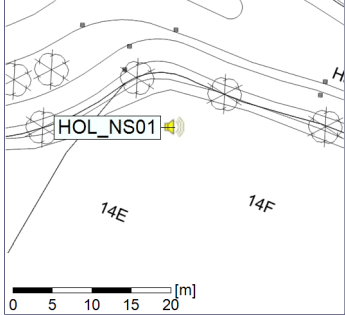

06/03/2021
07/03/2021

○ ○ ○ ○ HOL_NS01

Project: Kronos Sydhavnen
Construction: Havneholmen
Location: N-V

Plan View

Remarks

...

Noise Time Related Diagram

07/03/2021
08/03/2021