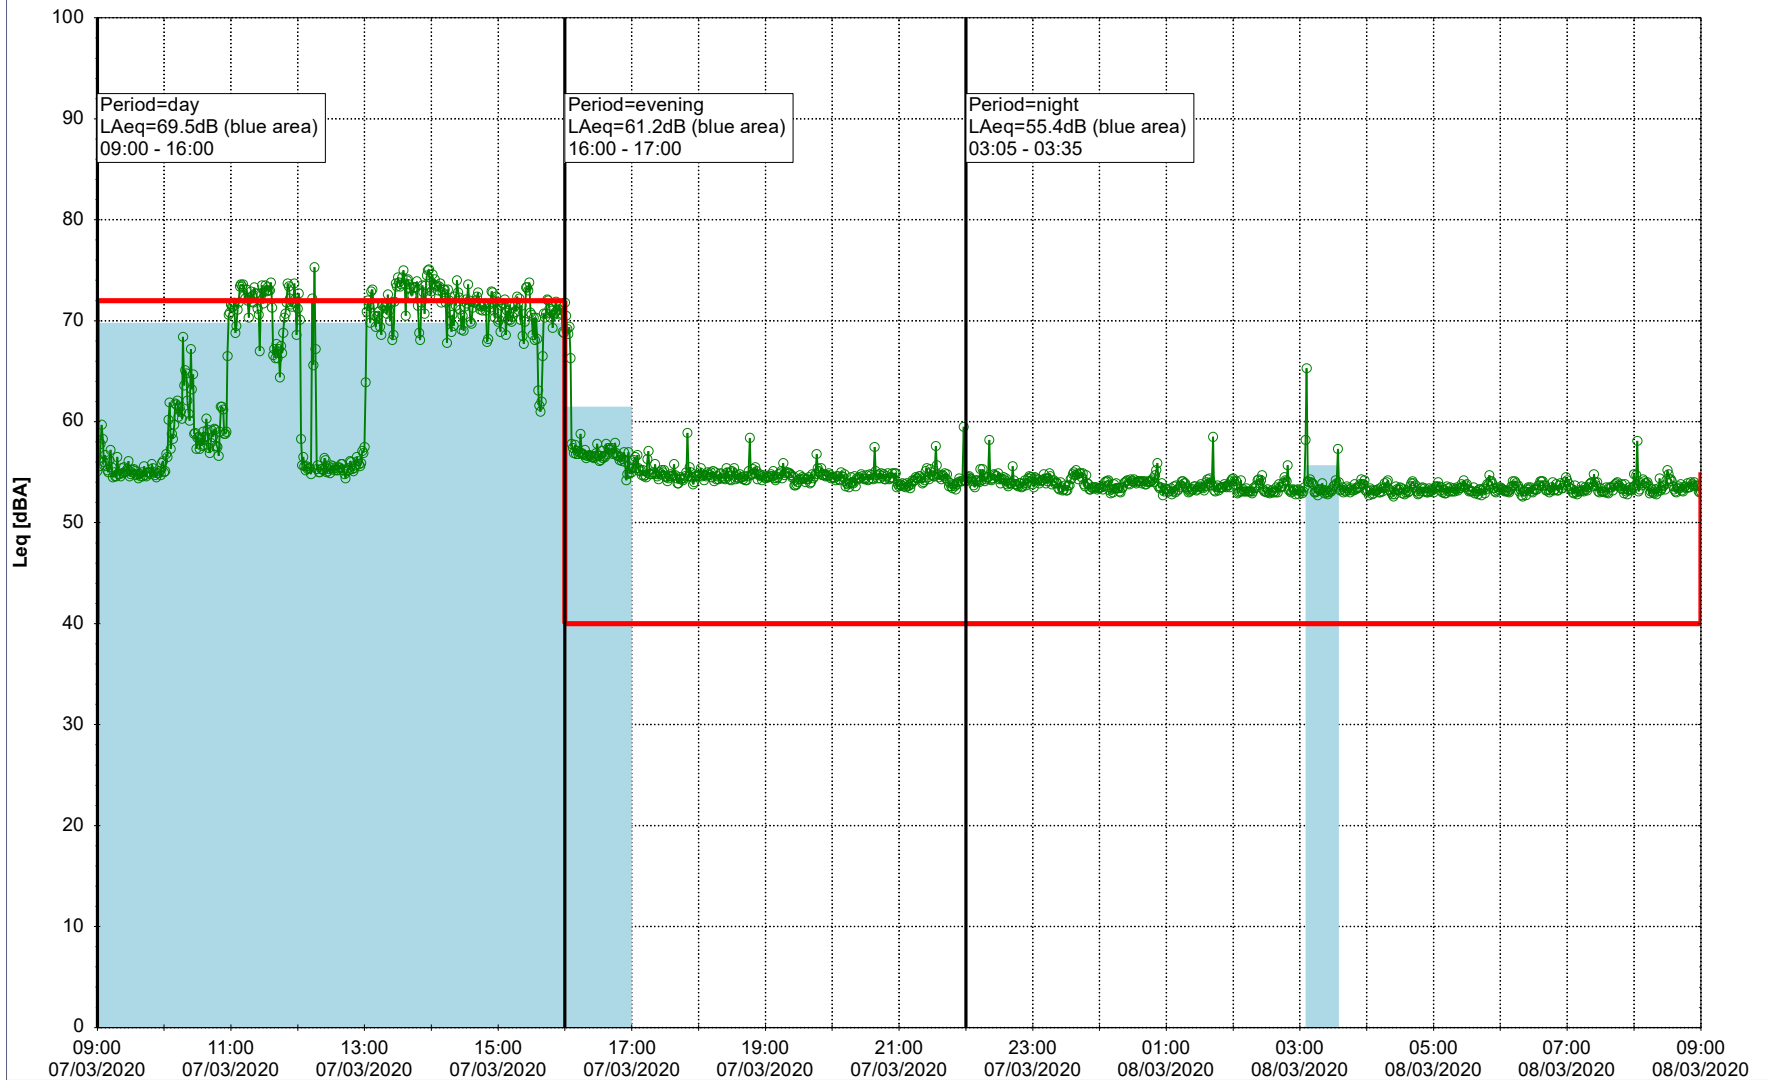

Noise Time Related Diagram

06/03/2020
07/03/2020

○○○○ MOP_NS01

Project: Kronos Sydhavnen
Construction: Mozarts Plads
Location: N-V

Plan View

Remarks

...

Noise Time Related Diagram

07/03/2020
08/03/2020

○○○ MOP_NS01

Project: Kronos Sydhavnen
Construction: Mozarts Plads
Location: N-V

08/03/2020
09/03/2020

Plan View

Remarks

...

Noise Time Related Diagram