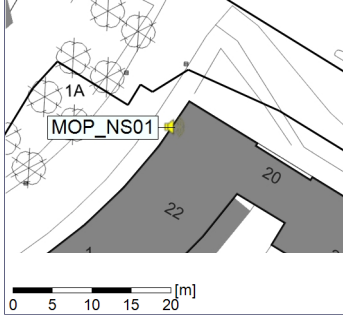

Project: Kronos Sydhavnen
Construction: Mozarts Plads
Location: N-V

03/03/2020
04/03/2020

Plan View