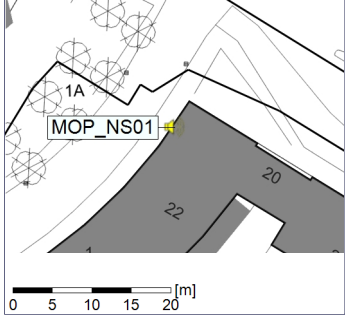

07/03/2020
08/03/2020

○○○ MOP_NS01

Project: Kronos Sydhavnen
Construction: Mozarts Plads
Location: N-V

08/03/2020
09/03/2020

Plan View

Remarks

...

Noise Time Related Diagram