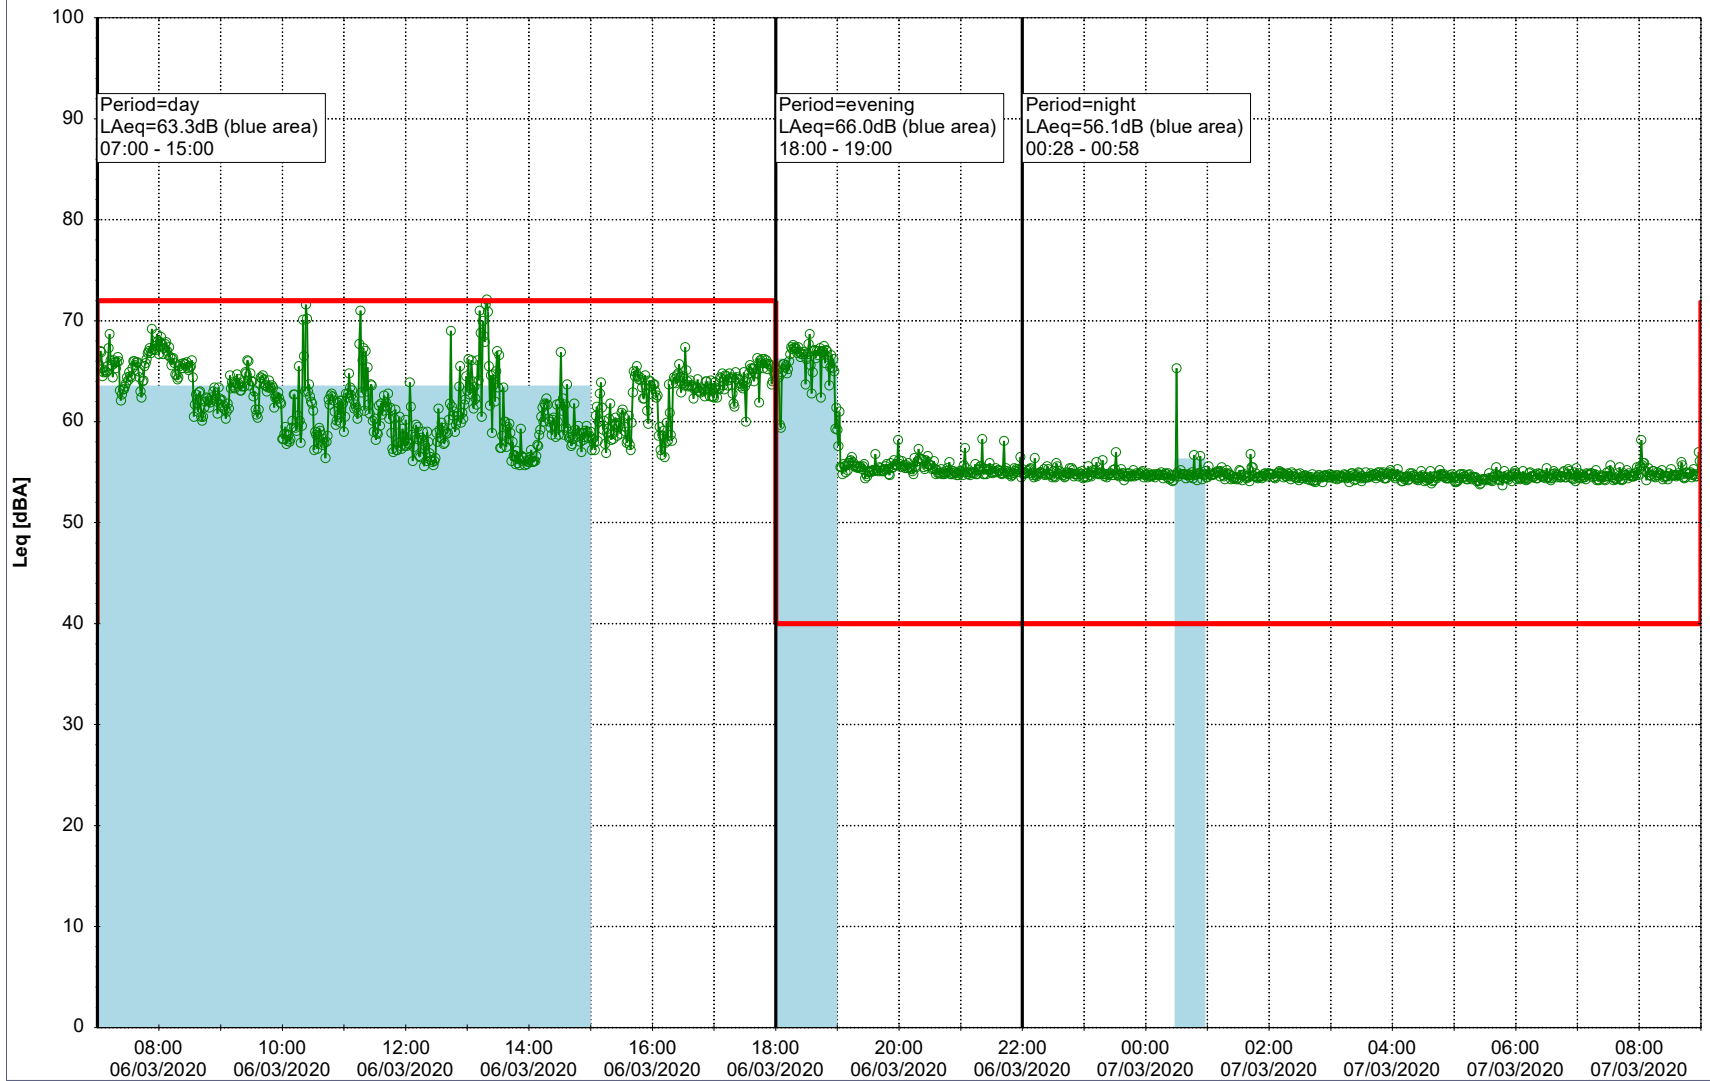

...

Noise Time Related Diagram

05/03/2020
06/03/2020

○○○ MOP_NS01

Project: Kronos Sydhavnen
Construction: Mozarts Plads
Location: N-V

Plan View

Remarks

...

Noise Time Related Diagram

06/03/2020
07/03/2020

○○○○ MOP_NS01

Project: Kronos Sydhavnen
Construction: Mozarts Plads
Location: N-V

Plan View

Remarks

...

Noise Time Related Diagram

07/03/2020
08/03/2020

○○○ MOP_NS01

Project: Kronos Sydhavnen
Construction: Mozarts Plads
Location: N-V

08/03/2020
09/03/2020

Plan View

Remarks

...

Noise Time Related Diagram