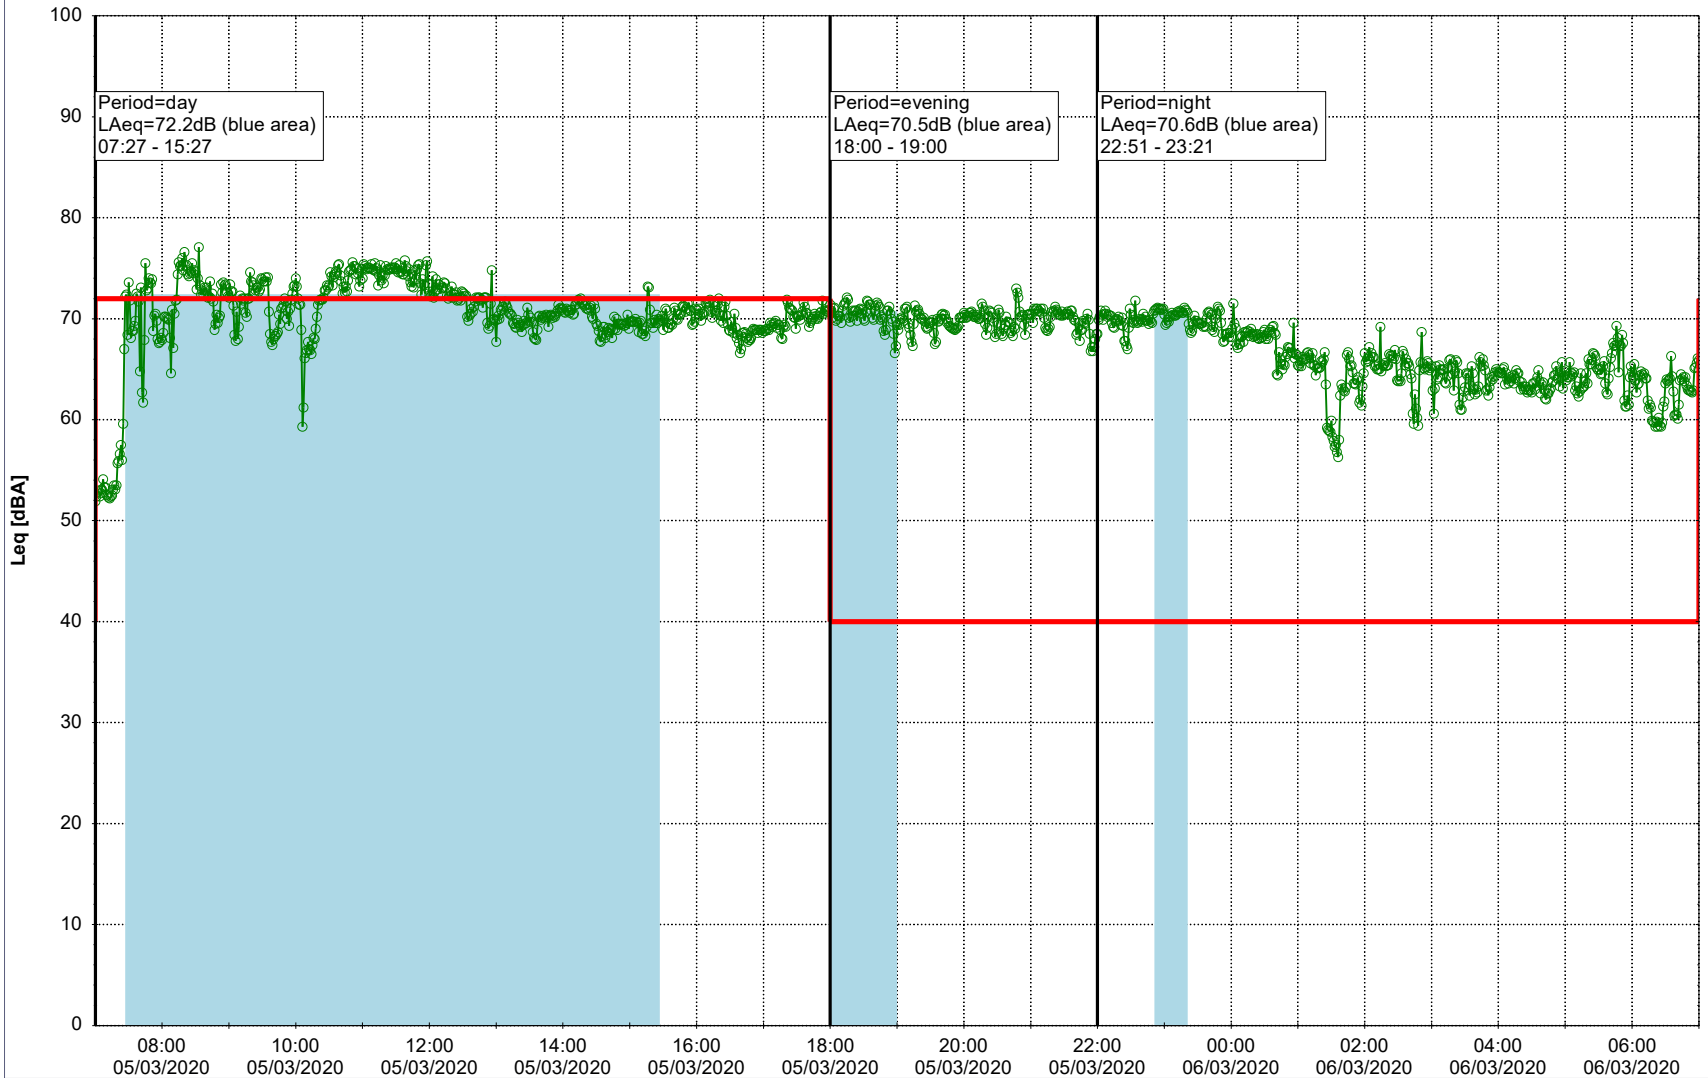

Plan View

Remarks

...

Noise Time Related Diagram

○○○○ MOP_NS01

Project: Kronos Sydhavnen
Construction: Mozarts Plads
Location: N-V

Plan View

Remarks

...

Noise Time Related Diagram

05/03/2020
06/03/2020

○○○ MOP_NS01

Project: Kronos Sydhavnen
Construction: Mozarts Plads
Location: N-V

Plan View

Remarks

...

Noise Time Related Diagram

06/03/2020
07/03/2020

○○○○ MOP_NS01

Project: Kronos Sydhavnen
Construction: Mozarts Plads
Location: N-V

Plan View

Remarks

...

Noise Time Related Diagram

07/03/2020
08/03/2020

○○○ MOP_NS01

Project: Kronos Sydhavnen
Construction: Mozarts Plads
Location: N-V

08/03/2020
09/03/2020

Plan View

Remarks

...

Noise Time Related Diagram