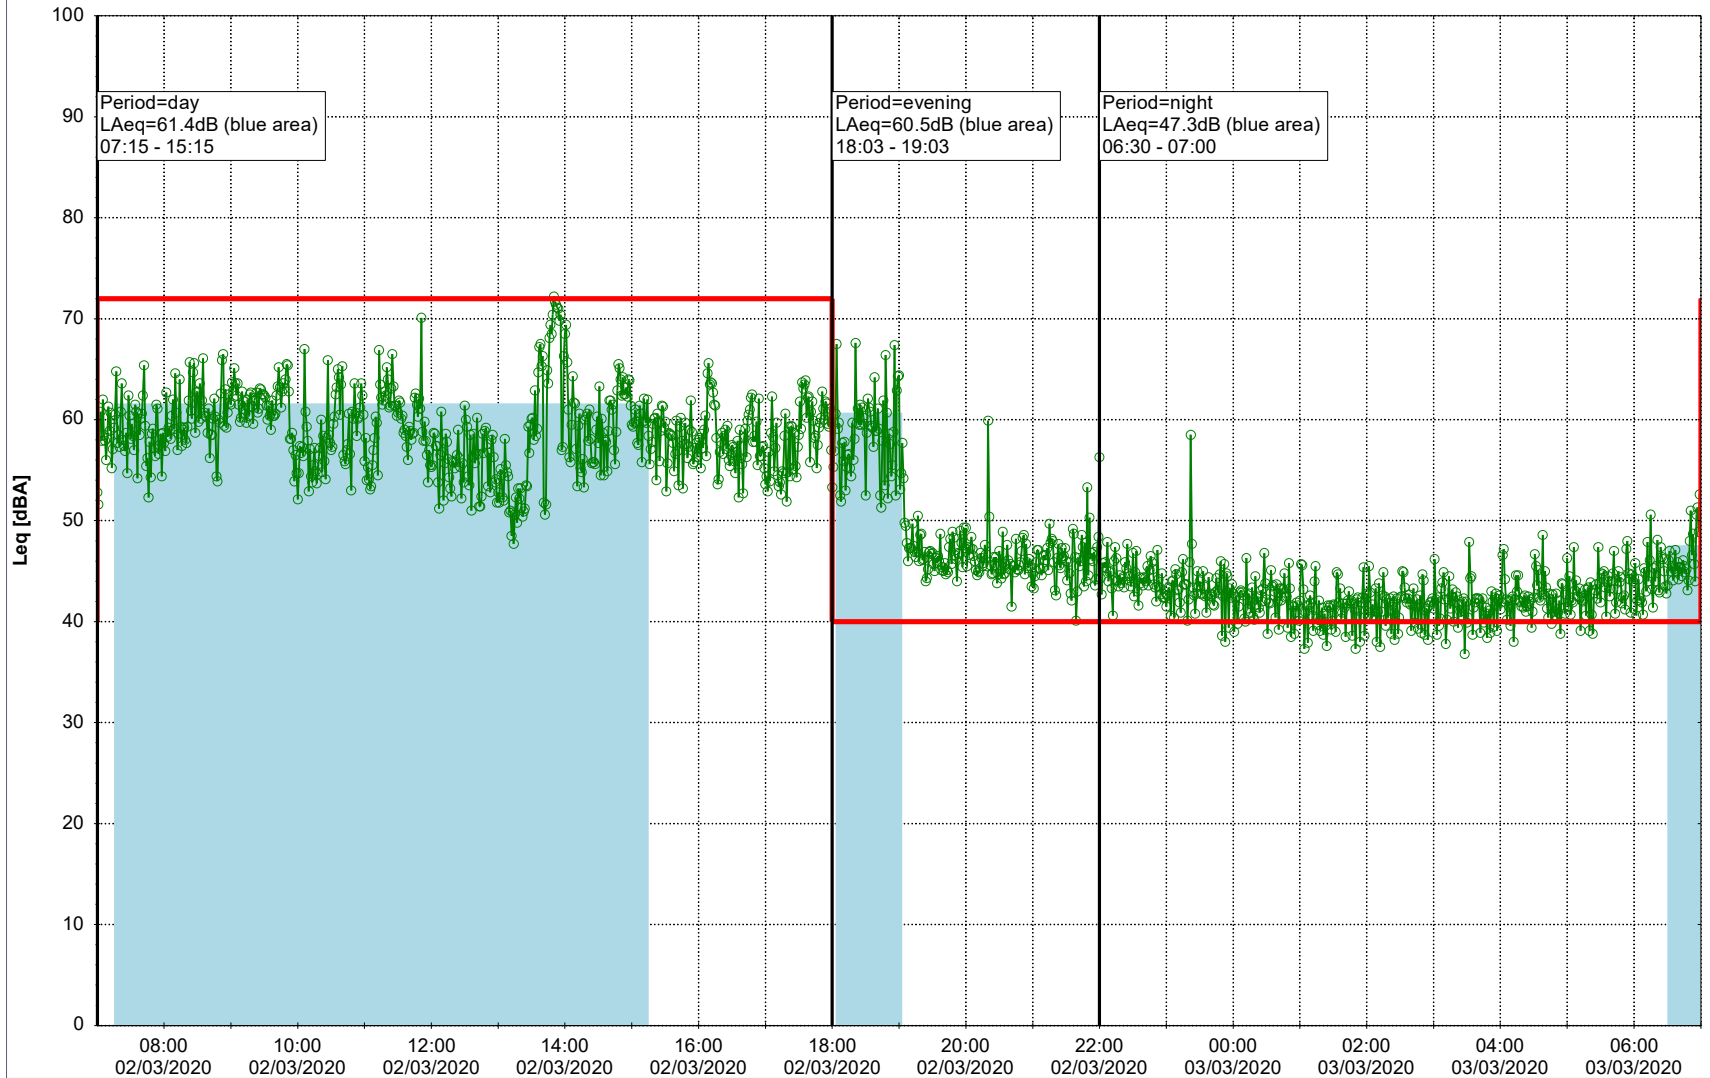

Project: Kronos Sydhavnen
Construction: Mozarts Plads
Location: N-V

02/03/2020
03/03/2020

Plan View

Remarks

...

Noise Time Related Diagram

○○○○ MOP_NS01

Project: Kronos Sydhavnen
Construction: Mozarts Plads
Location: N-V

03/03/2020
04/03/2020

Plan View

Remarks

...

Noise Time Related Diagram

○○○○ MOP_NS01

Project: Kronos Sydhavnen
Construction: Mozarts Plads
Location: N-V

04/03/2020
05/03/2020

Plan View

Remarks

...

Noise Time Related Diagram

○○○○ MOP_NS01

Project: Kronos Sydhavnen
Construction: Mozarts Plads
Location: N-V

Plan View

Remarks