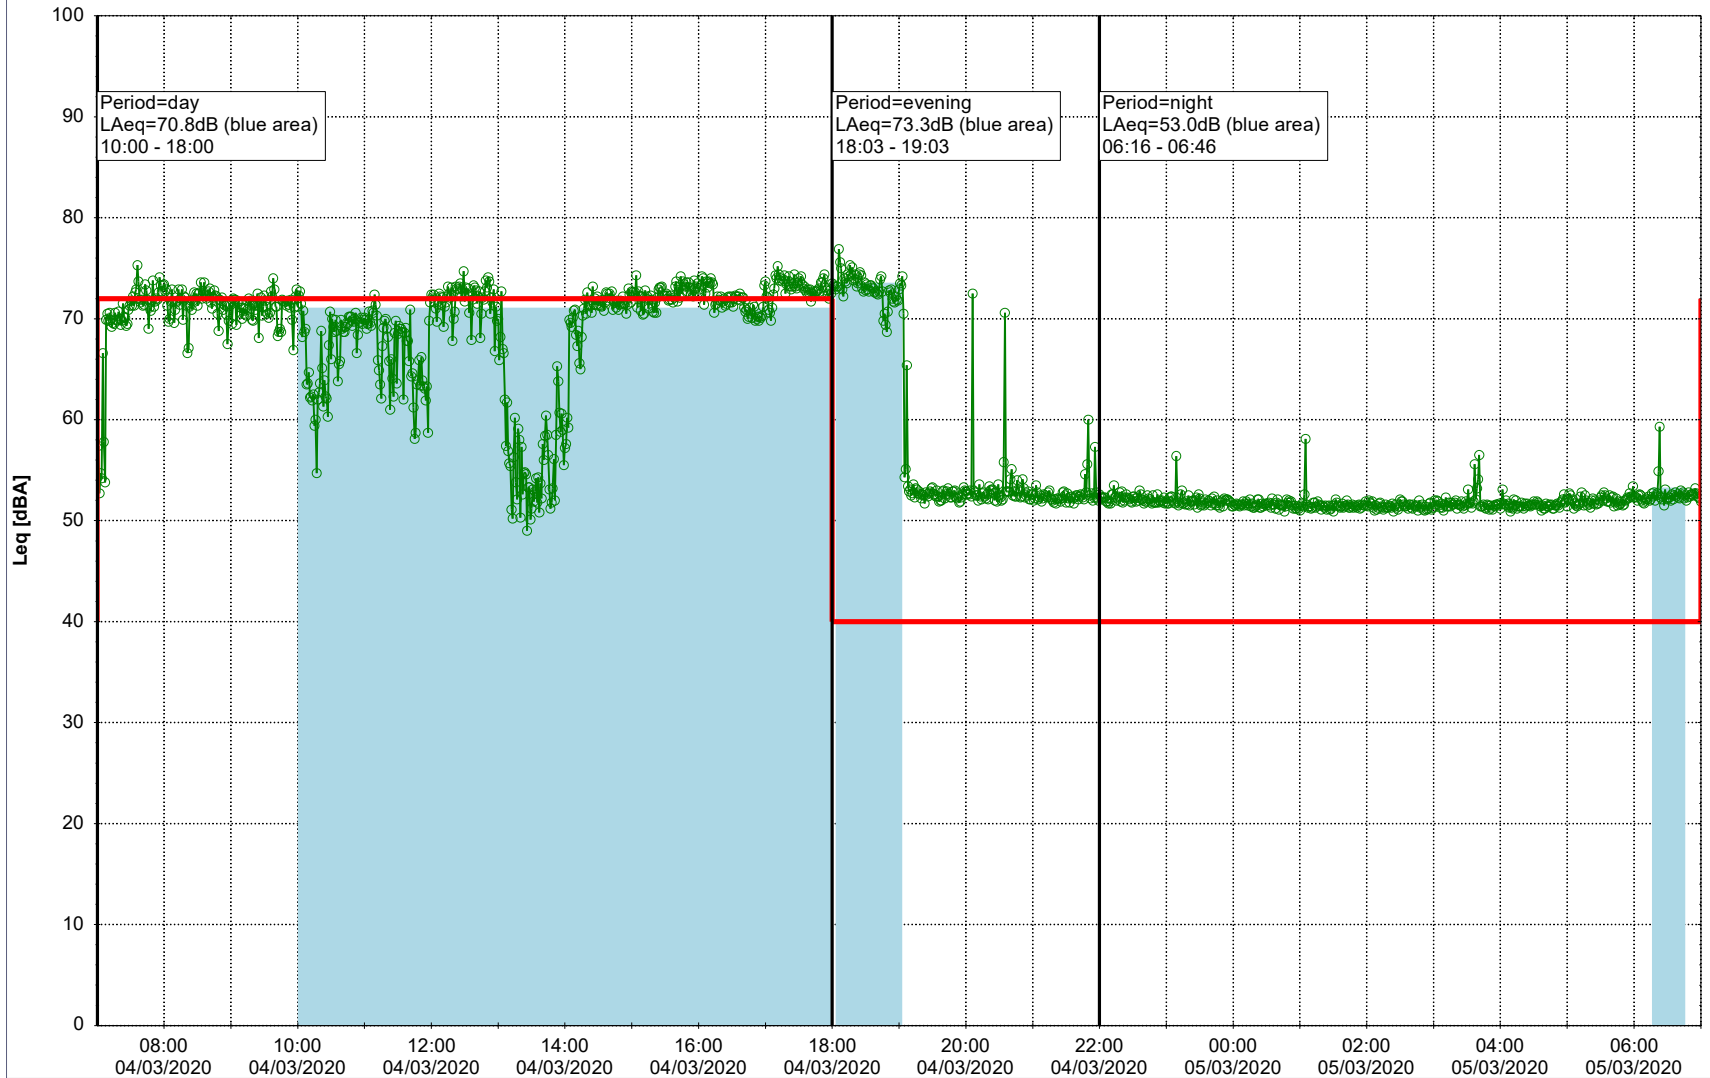

Plan View

Remarks

...

Noise Time Related Diagram

○○○○ MOP_NS01

Project: Kronos Sydhavnen
Construction: Mozarts Plads
Location: N-V

Plan View

Remarks

...

Noise Time Related Diagram

05/03/2020
06/03/2020

○○○ MOP_NS01

Project: Kronos Sydhavnen
Construction: Mozarts Plads
Location: N-V

Plan View

Remarks

...

Noise Time Related Diagram

06/03/2020
07/03/2020

○○○○ MOP_NS01

Project: Kronos Sydhavnen
Construction: Mozarts Plads
Location: N-V

Plan View

Remarks

...

Noise Time Related Diagram

07/03/2020
08/03/2020

○○○ MOP_NS01

Project: Kronos Sydhavnen
Construction: Mozarts Plads
Location: N-V

08/03/2020
09/03/2020

Plan View

Remarks

...

Noise Time Related Diagram