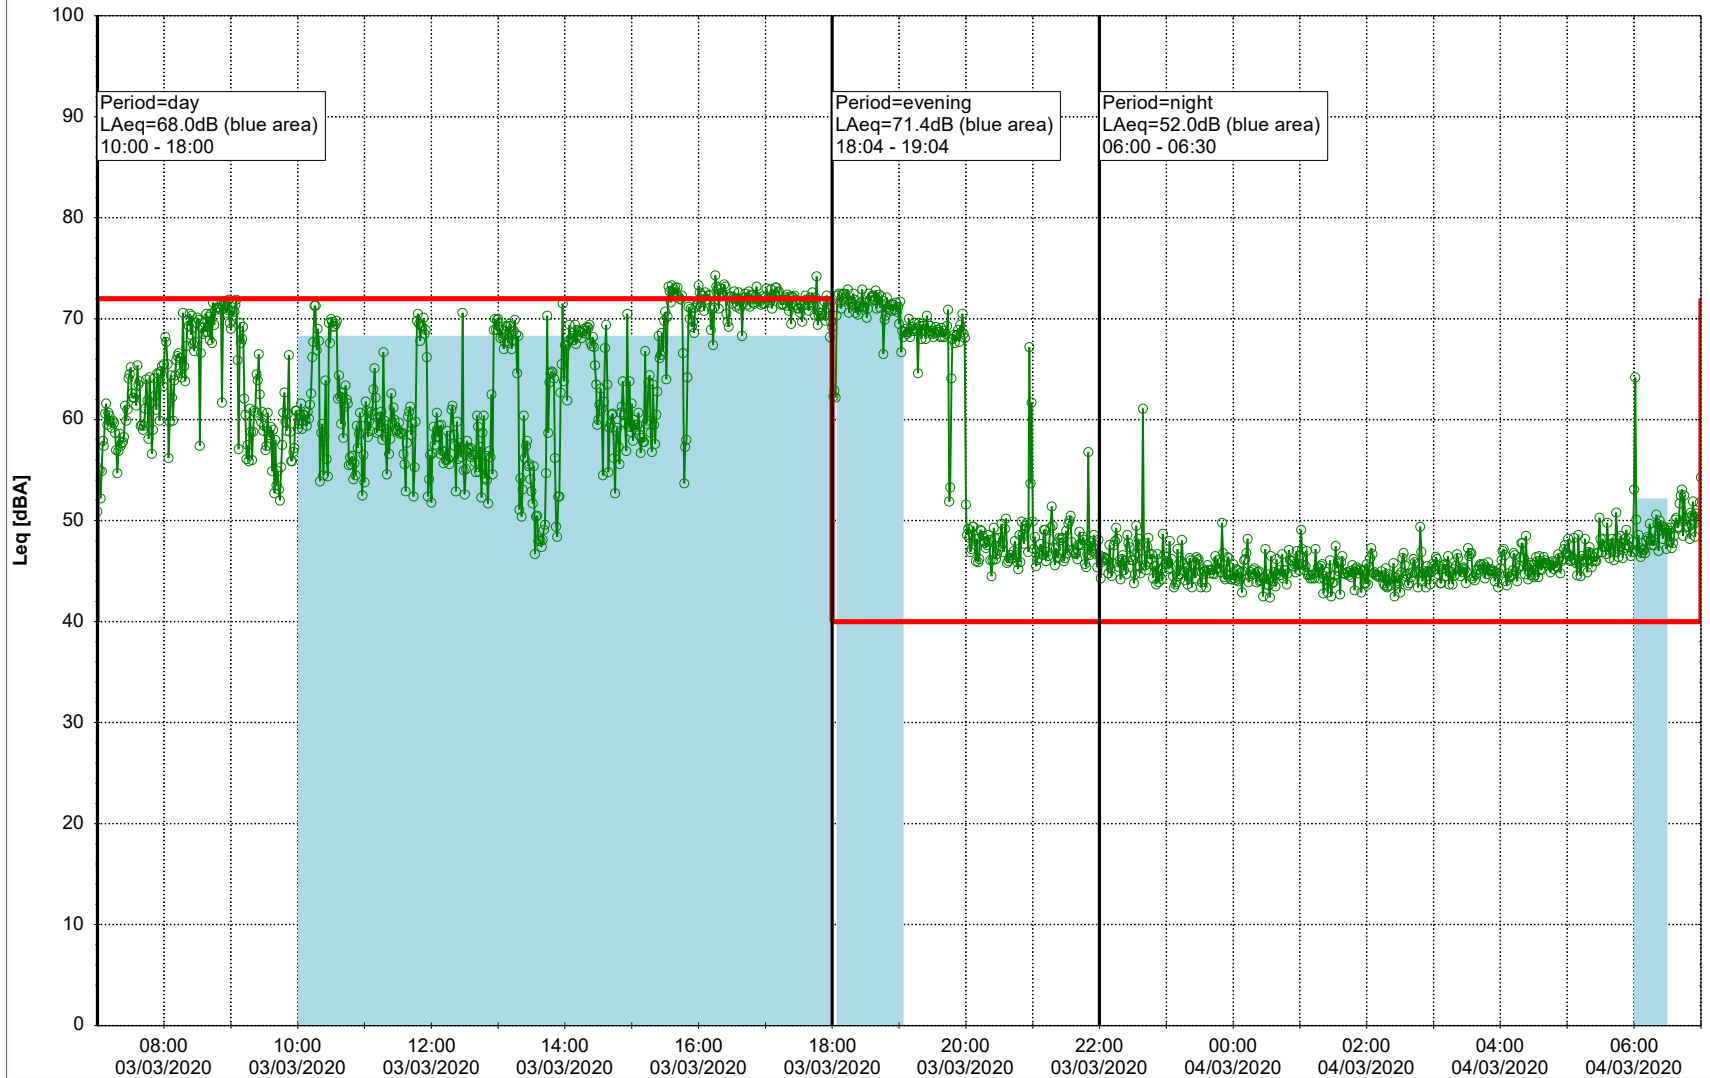

03/03/2020
04/03/2020

Plan View

Remarks

...

Noise Time Related Diagram

○○○○ MOP_NS01

Project: Kronos Sydhavnen
Construction: Mozarts Plads
Location: N-V

04/03/2020
05/03/2020

Plan View

Remarks

...

Noise Time Related Diagram

○○○○ MOP_NS01

Project: Kronos Sydhavnen
Construction: Mozarts Plads
Location: N-V

Plan View

Remarks

...

Noise Time Related Diagram

05/03/2020
06/03/2020

○○○ MOP_NS01

Project: Kronos Sydhavnen
Construction: Mozarts Plads
Location: N-V

Plan View

Remarks

...

Noise Time Related Diagram

06/03/2020
07/03/2020

○○○○ MOP_NS01

Project: Kronos Sydhavnen
Construction: Mozarts Plads
Location: N-V

Plan View

Remarks

...

Noise Time Related Diagram