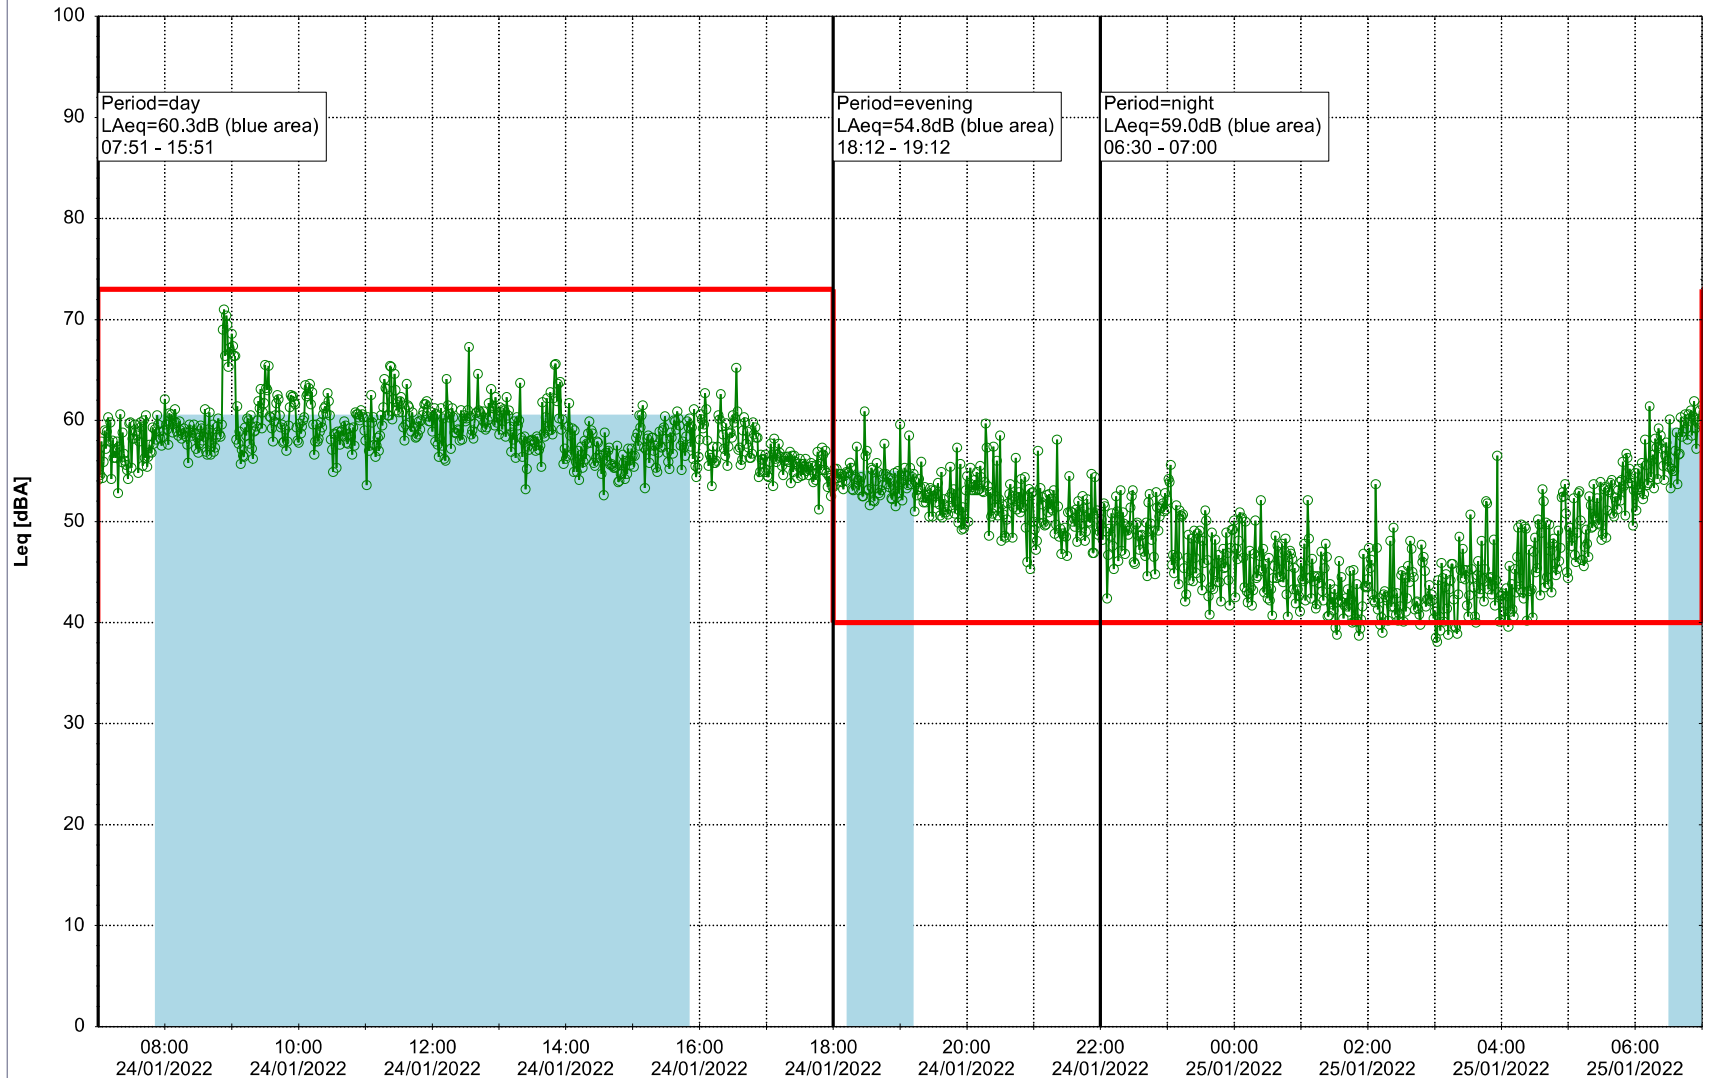

Project: Kronos Sydhavnen
Construction: Havneholmen
Location: N-V

Plan View

Remarks

...

Noise Time Related Diagram

24/01/2022
25/01/2022

○ ○ ○ ○ HOL_NS01

Project: Kronos Sydhavnen
Construction: Havneholmen
Location: N-V

Plan View

Remarks

...

Noise Time Related Diagram

25/01/2022
26/01/2022

○ ○ ○ ○ HOL_NS01

Project: Kronos Sydhavnen
Construction: Havneholmen
Location: N-V

Plan View

Remarks

...

Noise Time Related Diagram

26/01/2022
27/01/2022

○○○○ HOL_NS01

Project: Kronos Sydhavnen
Construction: Havneholmen
Location: N-V

Plan View

Remarks

Noise Time Related Diagram

28/01/2022
29/01/2022

○ ○ ○ ○ HOL_NS01

Project: Kronos Sydhavnen
Construction: Havneholmen
Location: N-V

Plan View

Remarks

...

Noise Time Related Diagram