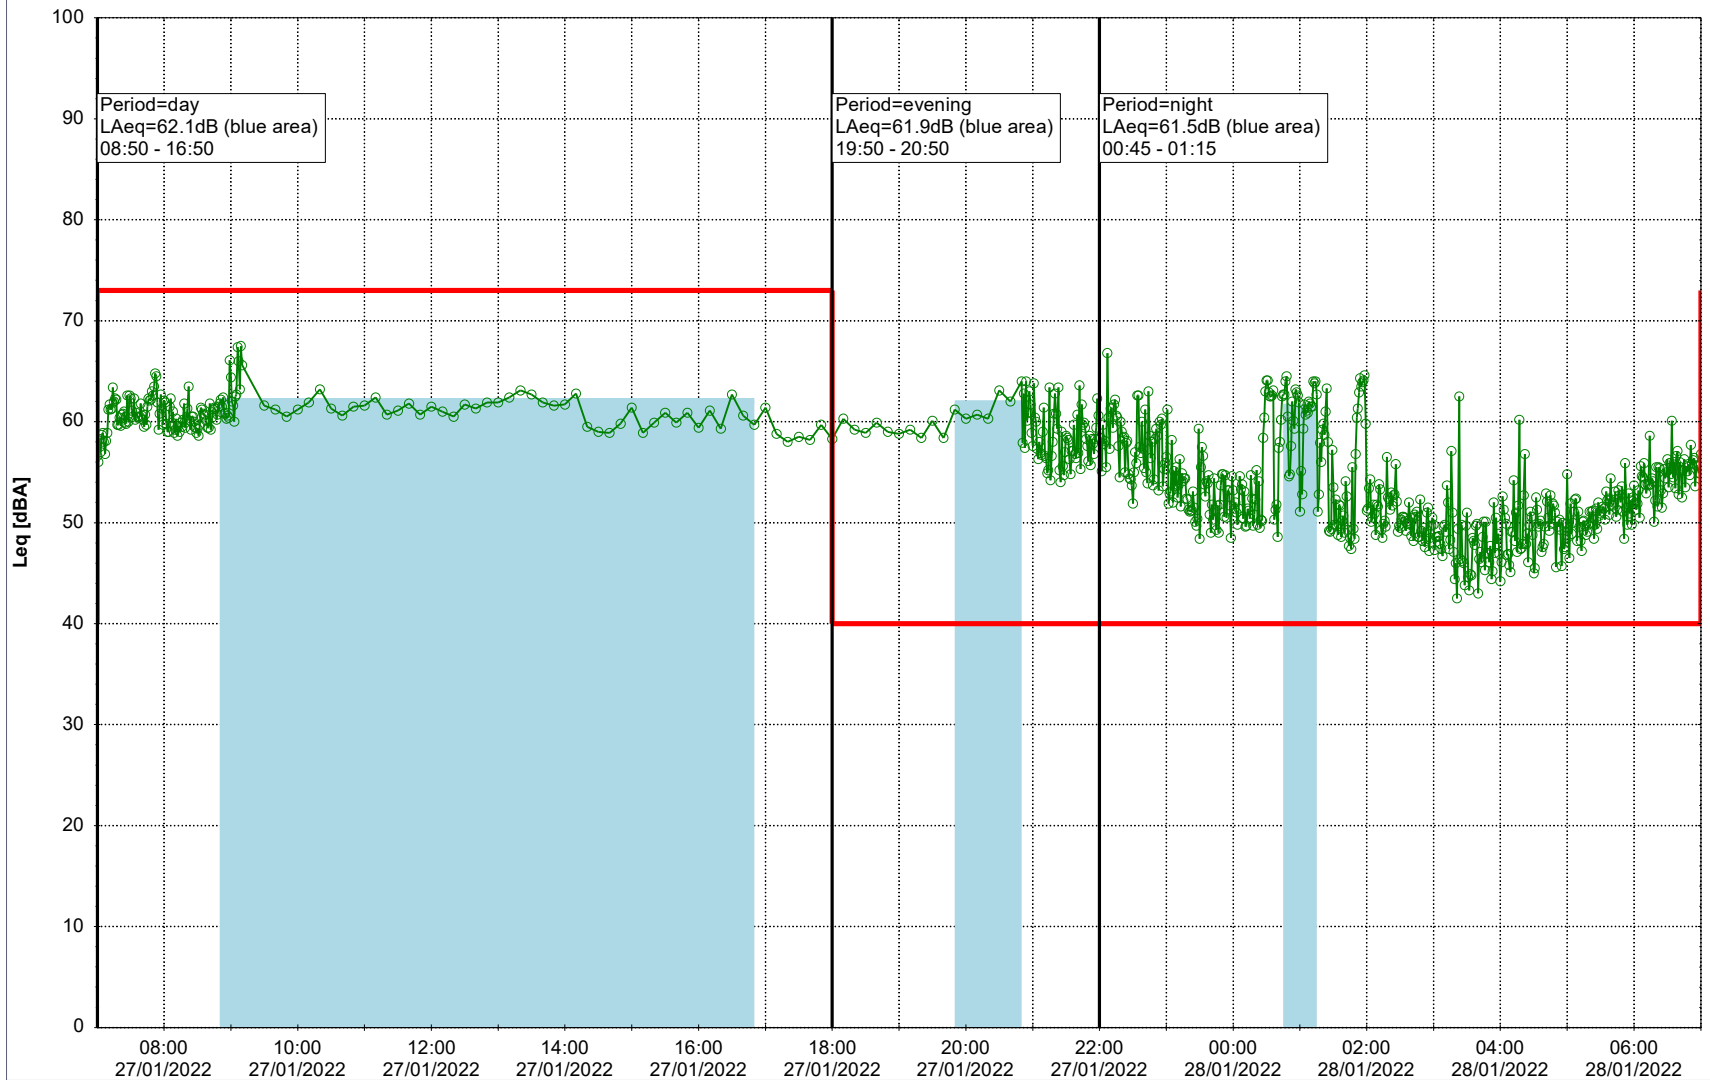

Remarks

...

Noise Time Related Diagram

26/01/2022
27/01/2022

○○○○ HOL_NS01

Project: Kronos Sydhavnen
Construction: Havneholmen
Location: N-V

Plan View

Remarks

...

Noise Time Related Diagram

27/01/2022
28/01/2022

○ ○ ○ ○ HOL_NS01

Project: Kronos Sydhavnen
Construction: Havneholmen
Location: N-V

Plan View

Remarks

...

Noise Time Related Diagram

28/01/2022
29/01/2022

○ ○ ○ ○ HOL_NS01

Project: Kronos Sydhavnen
Construction: Havneholmen
Location: N-V

Plan View

Remarks

...

Noise Time Related Diagram

29/01/2022
30/01/2022

○ ○ ○ ○ HOL_NS01

Project: Kronos Sydhavnen
Construction: Havneholmen
Location: N-V

Plan View

Remarks

...

Noise Time Related Diagram

30/01/2022
31/01/2022