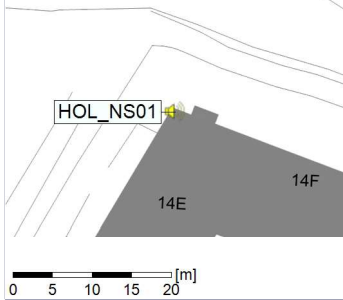

Plan View

Remarks

...

Noise Time Related Diagram

25/01/2022
26/01/2022

○ ○ ○ ○ HOL_NS01

Project: Kronos Sydhavnen
Construction: Havneholmen
Location: N-V

Plan View