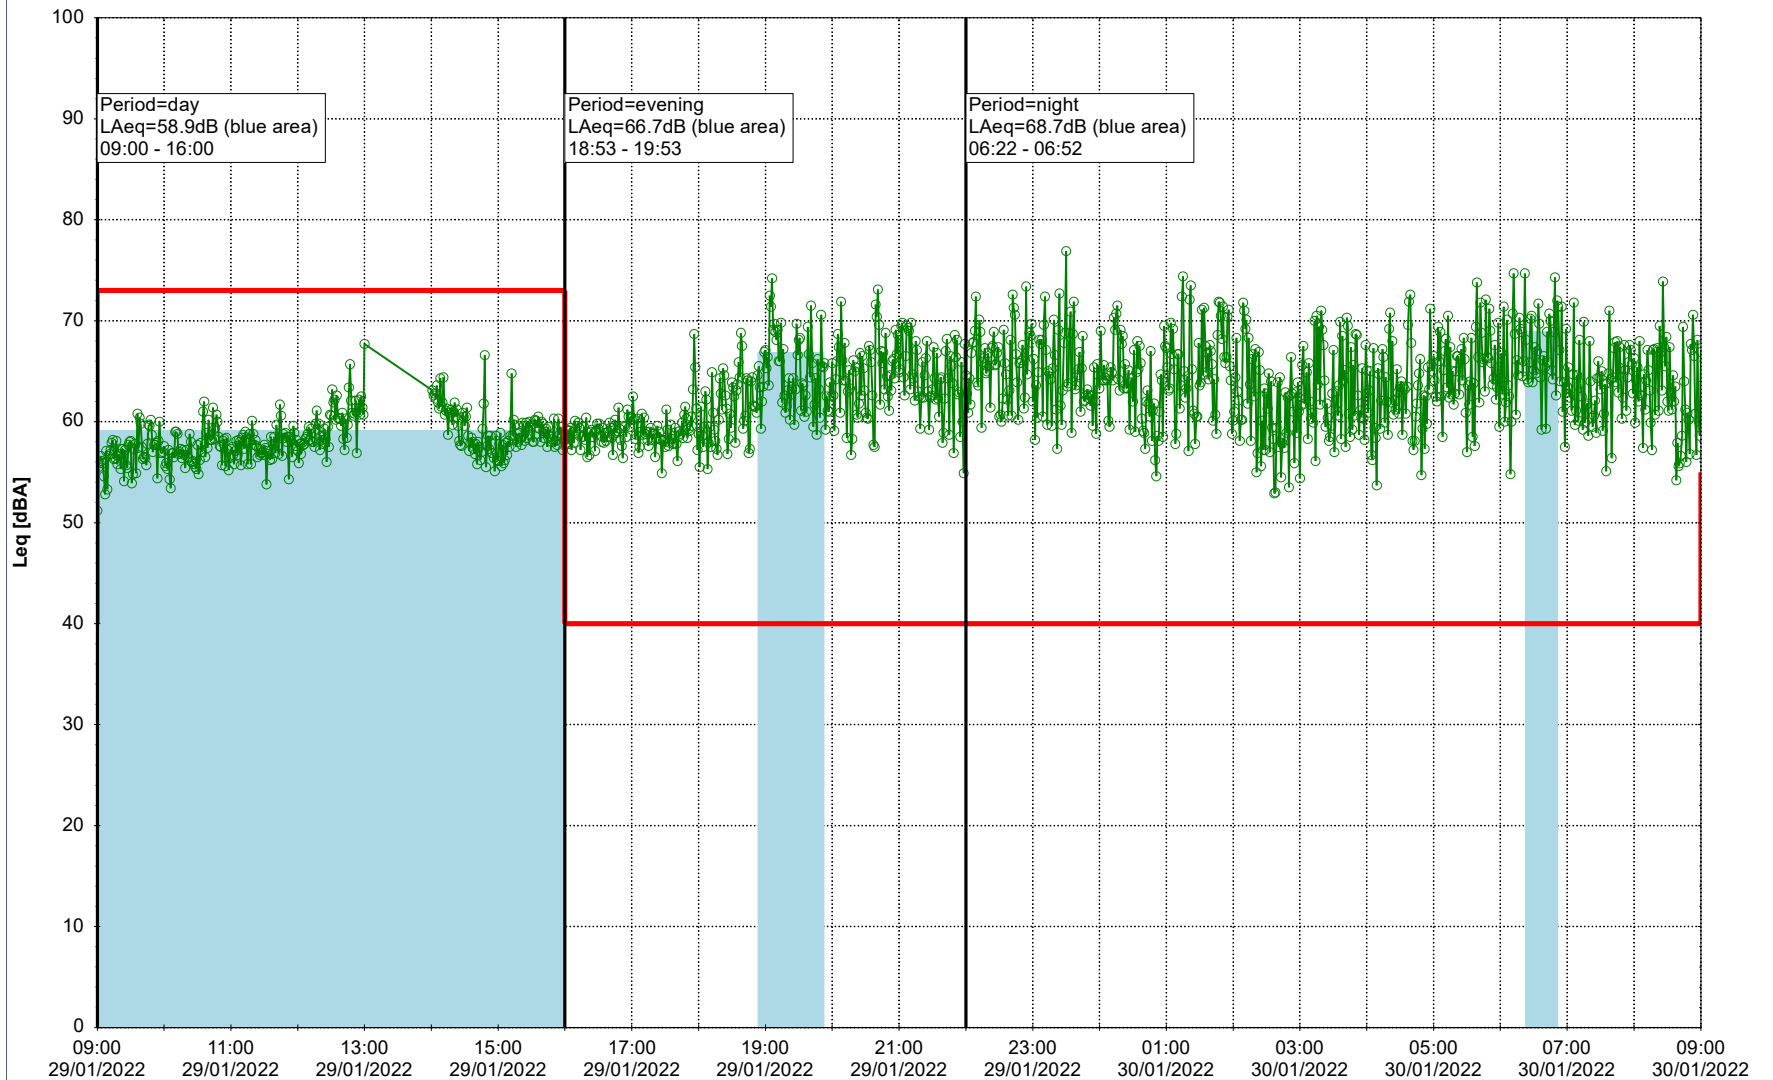

Noise Time Related Diagram

28/01/2022
29/01/2022

○ ○ ○ ○ HOL_NS01

Project: Kronos Sydhavnen
Construction: Havneholmen
Location: N-V

Plan View

Remarks

...

Noise Time Related Diagram

29/01/2022
30/01/2022

○ ○ ○ ○ HOL_NS01

Project: Kronos Sydhavnen
Construction: Havneholmen
Location: N-V

Plan View

Remarks

...

Noise Time Related Diagram

30/01/2022
31/01/2022