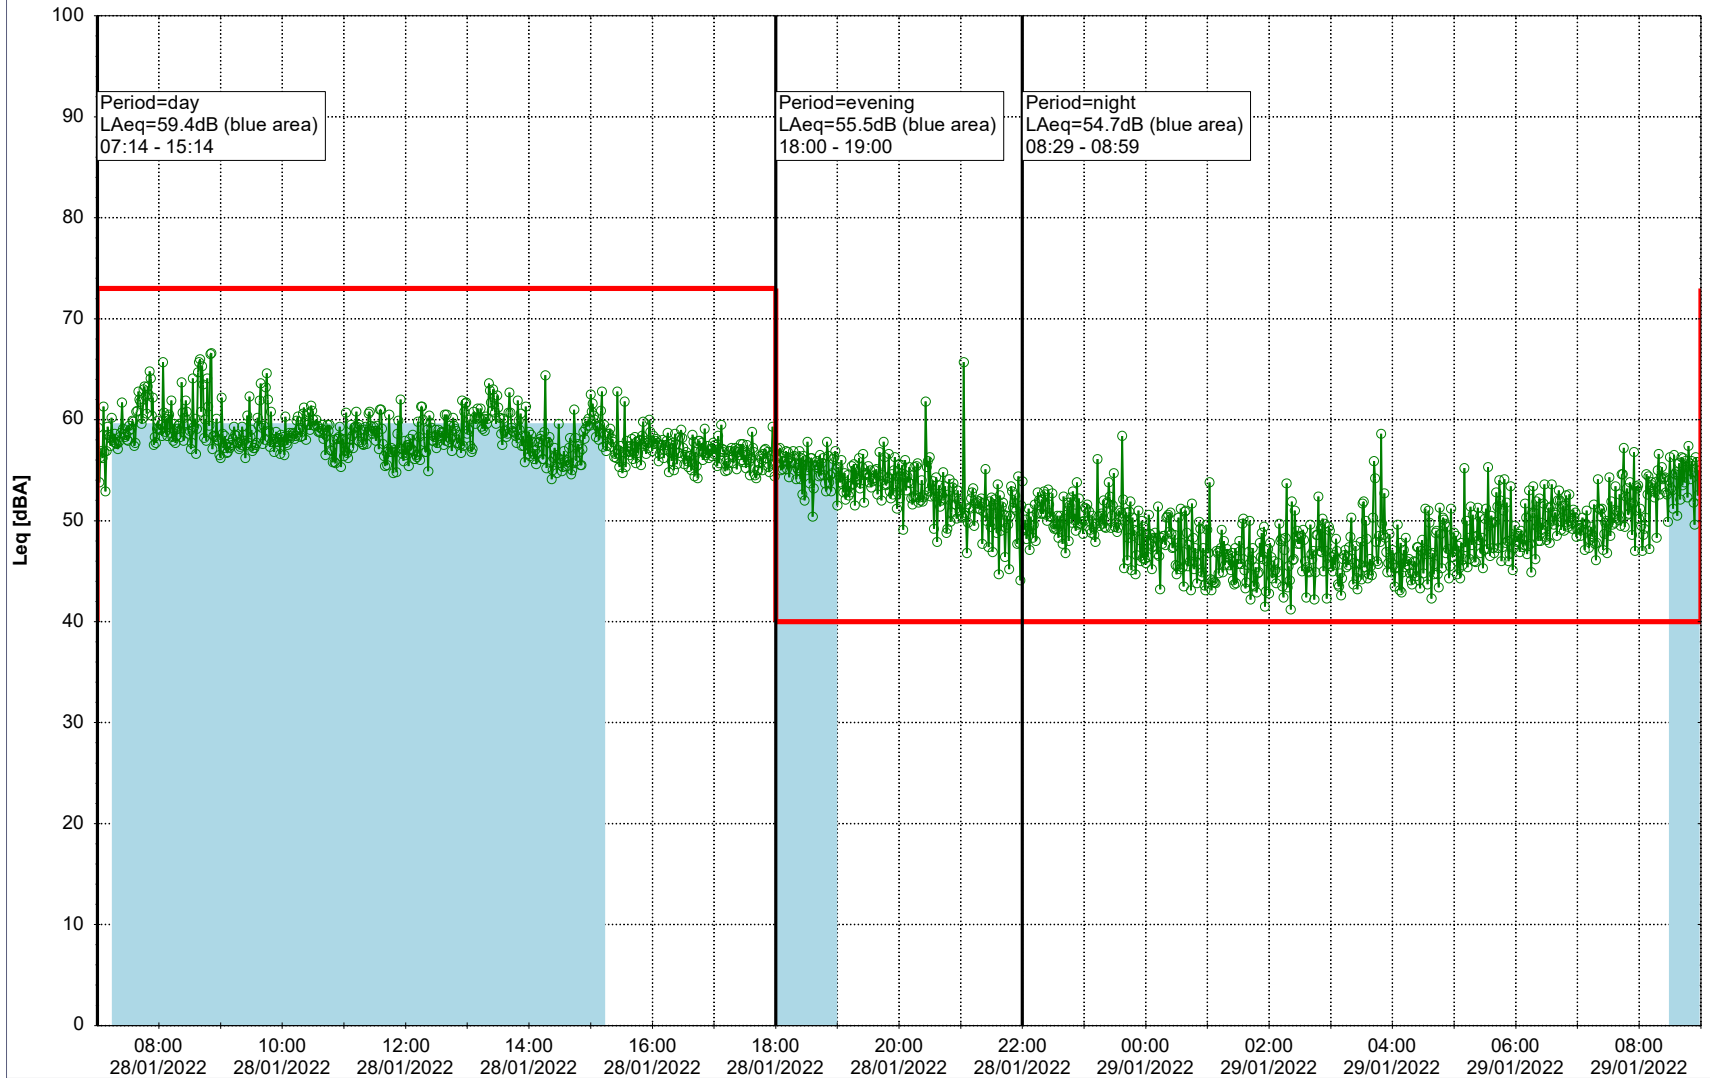

...

Noise Time Related Diagram

27/01/2022
28/01/2022

○ ○ ○ ○ HOL_NS01

Project: Kronos Sydhavnen
Construction: Havneholmen
Location: N-V

Plan View

Remarks

...

Noise Time Related Diagram

28/01/2022
29/01/2022

○ ○ ○ ○ HOL_NS01

Project: Kronos Sydhavnen
Construction: Havneholmen
Location: N-V

Plan View

Remarks

...

Noise Time Related Diagram