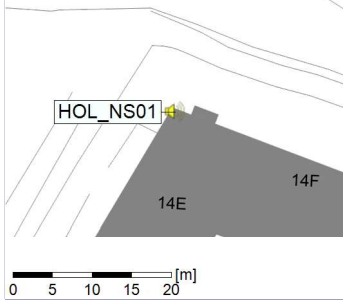

Project: Kronos Sydhavnen
Construction: Havneholmen
Location: N-V

Plan View

Remarks

...

Noise Time Related Diagram

24/01/2022
25/01/2022

○ ○ ○ ○ HOL_NS01

Project: Kronos Sydhavnen
Construction: Havneholmen
Location: N-V

Plan View

Remarks

...

Noise Time Related Diagram

25/01/2022
26/01/2022

○ ○ ○ ○ HOL_NS01

Project: Kronos Sydhavnen
Construction: Havneholmen
Location: N-V

Plan View

29/01/2022
30/01/2022

○ ○ ○ ○ HOL_NS01

Project: Kronos Sydhavnen
Construction: Havneholmen
Location: N-V

Plan View

Remarks

...

Noise Time Related Diagram

30/01/2022
31/01/2022