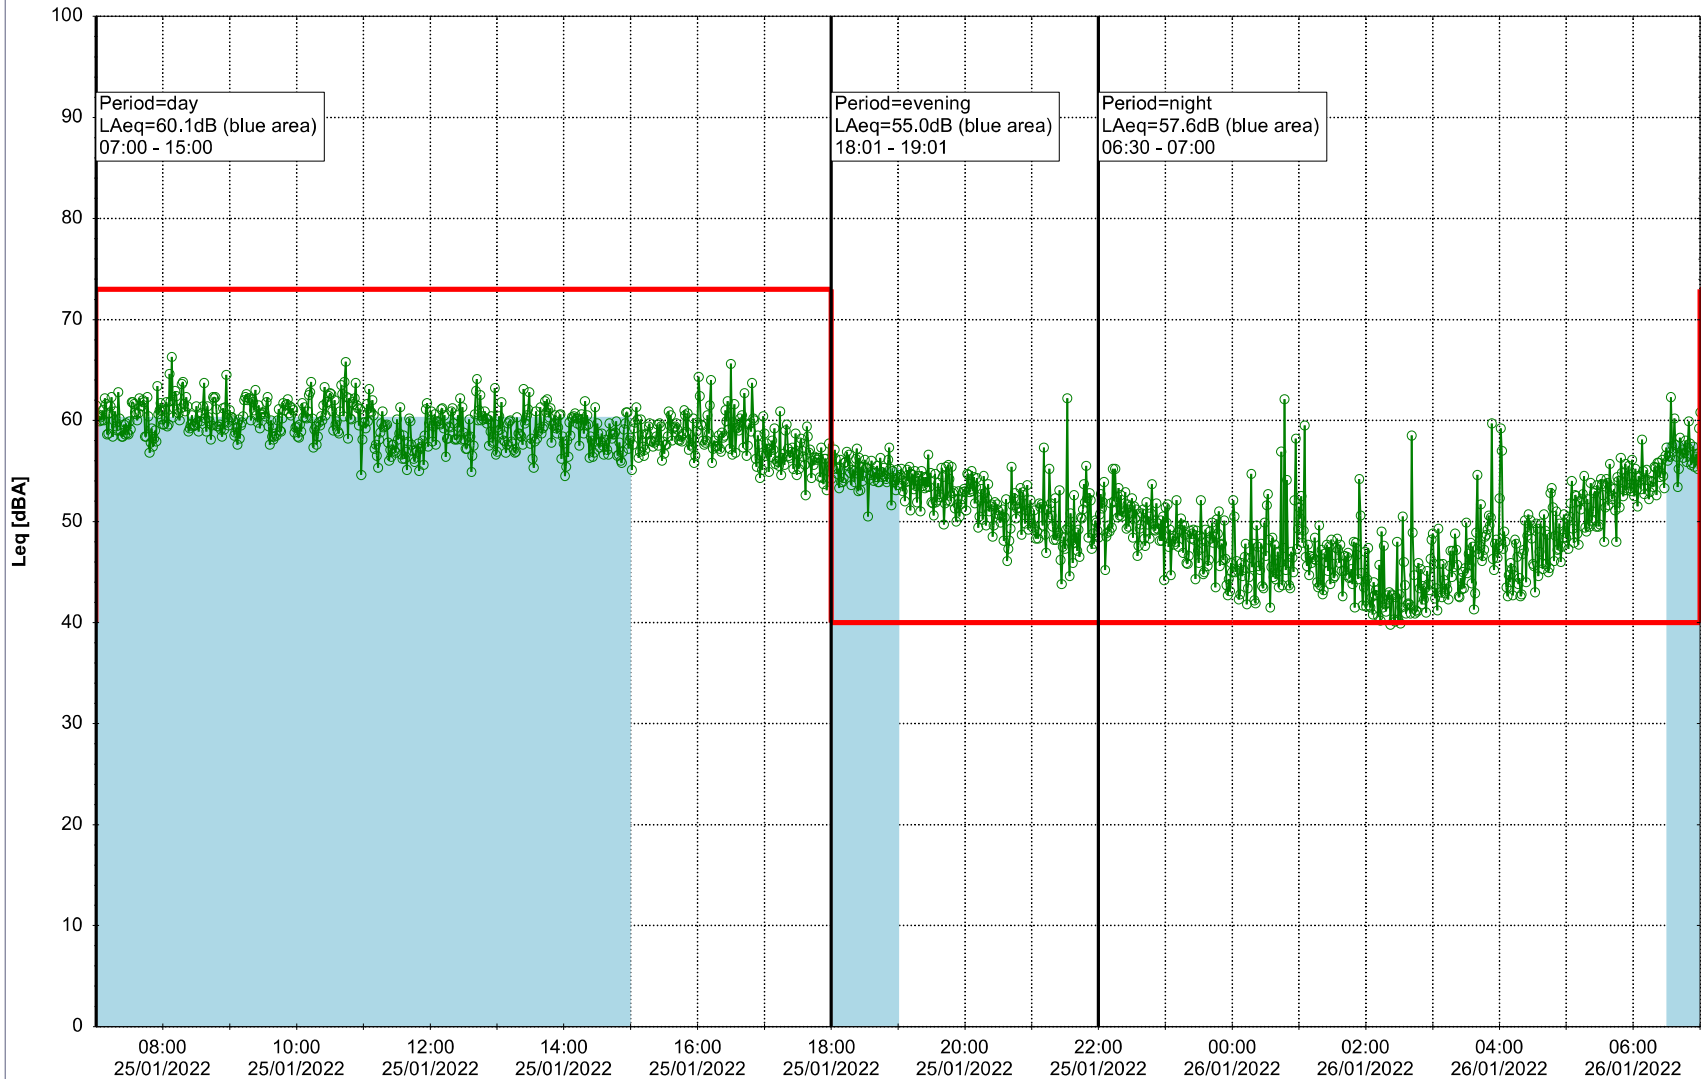

Plan View

Remarks

...

Noise Time Related Diagram

25/01/2022
26/01/2022

○ ○ ○ ○ HOL_NS01

Project: Kronos Sydhavnen
Construction: Havneholmen
Location: N-V

Plan View

Remarks

...

Noise Time Related Diagram

26/01/2022
27/01/2022

○○○○ HOL_NS01

Project: Kronos Sydhavnen
Construction: Havneholmen
Location: N-V

Plan View

Remarks

Noise Time Related Diagram

28/01/2022
29/01/2022

○ ○ ○ ○ HOL_NS01

Project: Kronos Sydhavnen
Construction: Havneholmen
Location: N-V

Plan View

Remarks

...

Noise Time Related Diagram