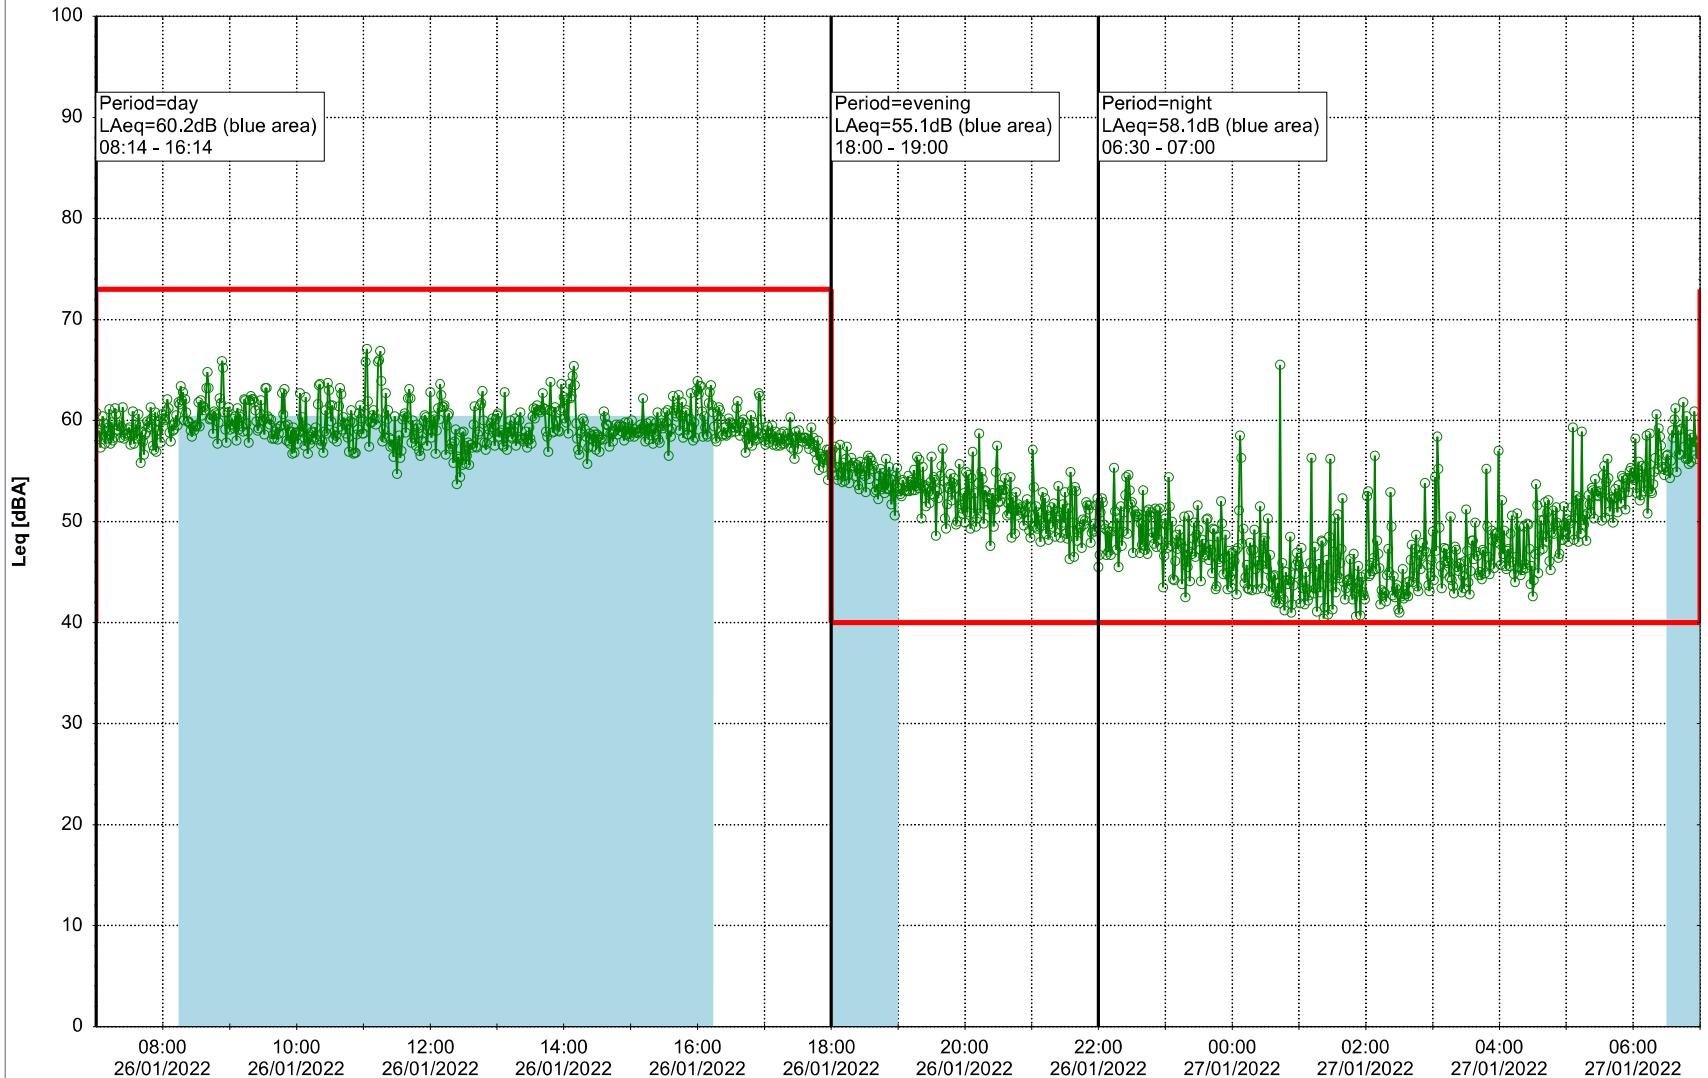

Plan View

Remarks

...

Noise Time Related Diagram

25/01/2022
26/01/2022

○ ○ ○ ○ HOL_NS01

Project: Kronos Sydhavnen
Construction: Havneholmen
Location: N-V

Plan View

Remarks

...

Noise Time Related Diagram

26/01/2022
27/01/2022

○○○○ HOL_NS01

Project: Kronos Sydhavnen
Construction: Havneholmen
Location: N-V

Plan View

Remarks