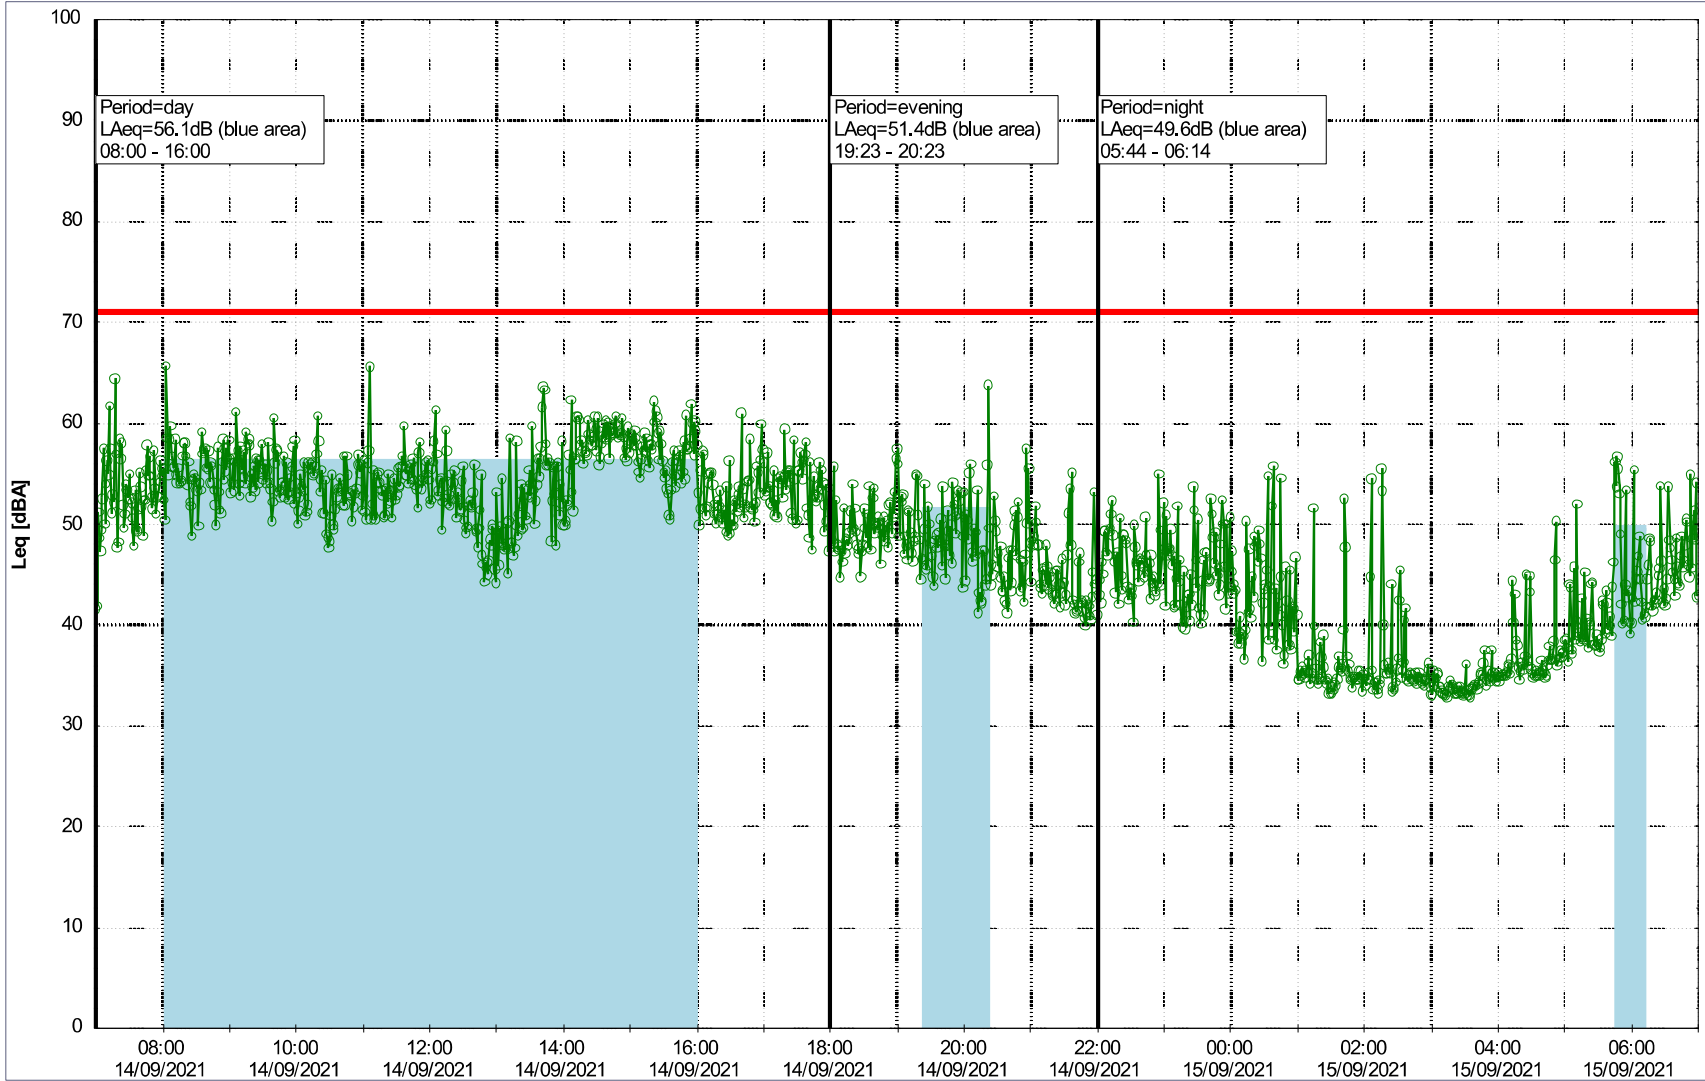

Plan View

Remarks

...

Noise Time Related Diagram

14/09/2021
15/09/2021

○○○ NEL_NS01

Project: Kronos Sydhavnen
Construction: Ny Ellebjerg
Location: N-V

Plan View

Noise Time Related Diagram

16/09/2021
17/09/2021

○○○○ NEL_NS01

Project: Kronos Sydhavnen
Construction: Ny Ellebjerg
Location: N-V

Plan View

Remarks

Noise Time Related Diagram

17/09/2021
18/09/2021

○○○○ NEL_NS01

Project: Kronos Sydhavnen
Construction: Ny Ellebjerg
Location: N-V

Plan View

Remarks

...

Noise Time Related Diagram

18/09/2021
19/09/2021

○○○ NEL_NS01

Project: Kronos Sydhavnen
Construction: Ny Ellebjerg
Location: N-V

Plan View

Remarks

Noise Time Related Diagram

19/09/2021
20/09/2021

○○○○ NEL_NS01