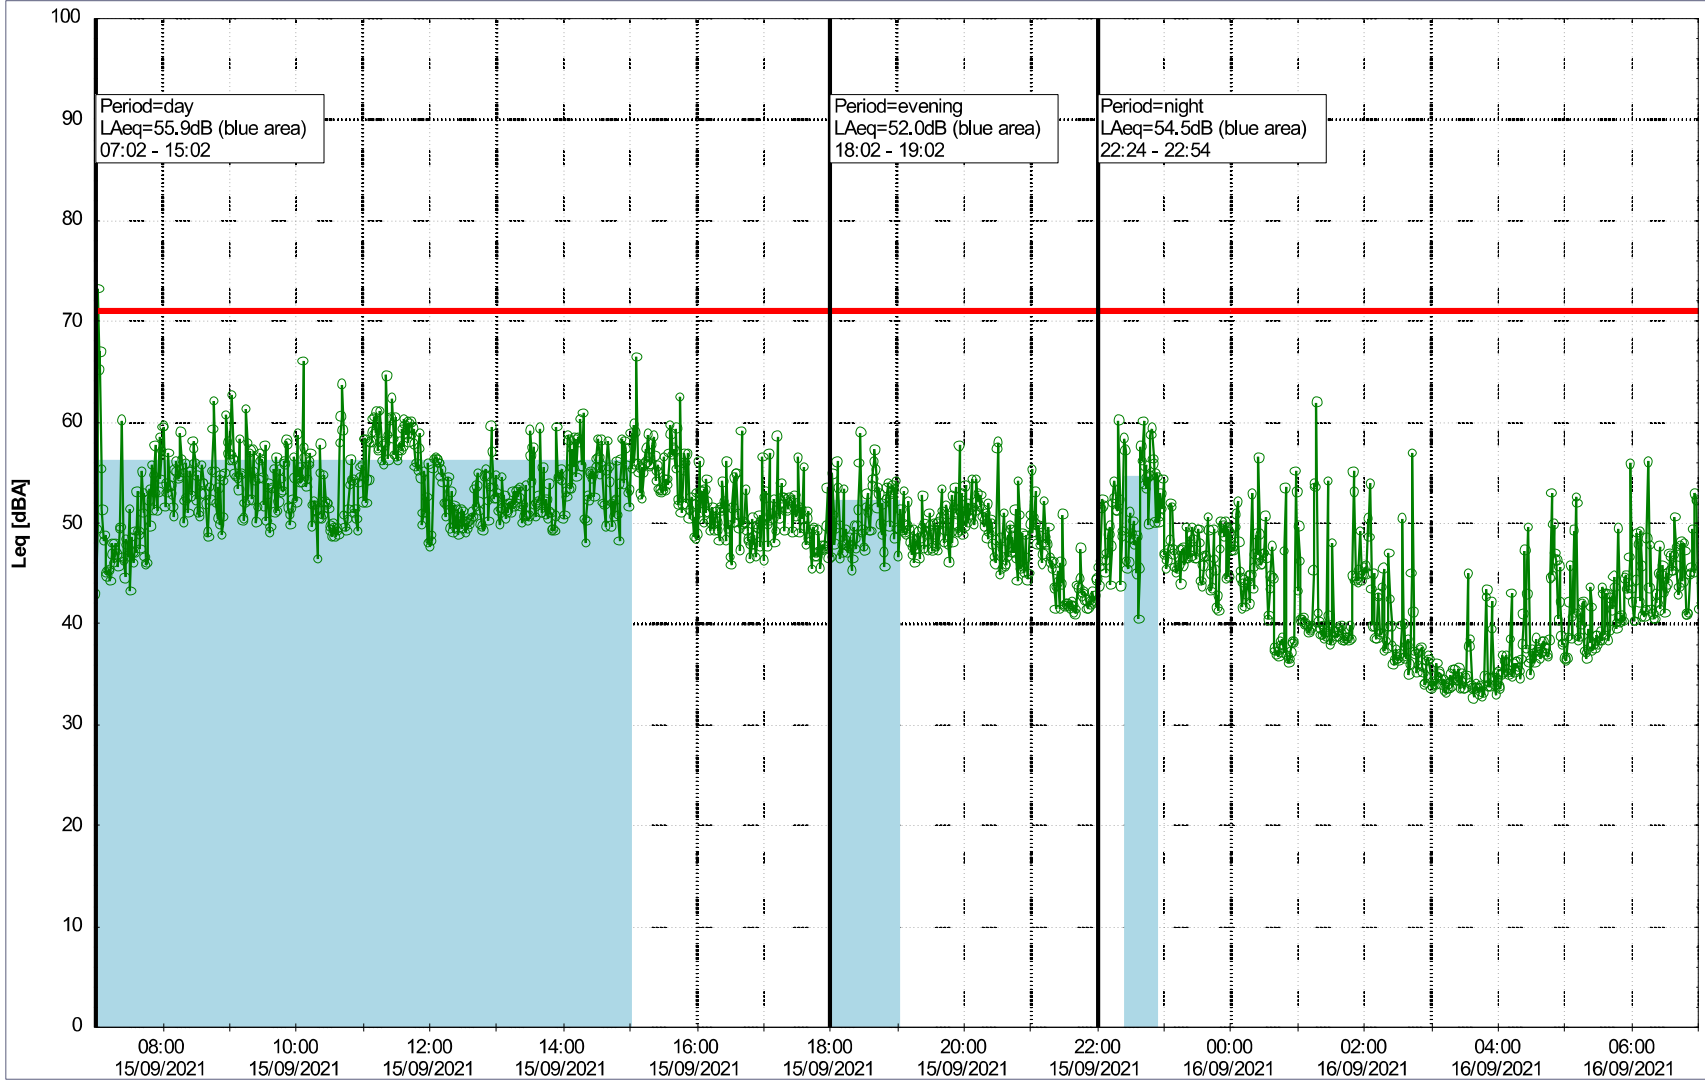

Plan View

Remarks

...

Noise Time Related Diagram

14/09/2021
15/09/2021

○○○ NEL_NS01

Project: Kronos Sydhavnen
Construction: Ny Ellebjerg
Location: N-V

Plan View

Remarks

...

Noise Time Related Diagram

15/09/2021
16/09/2021

○○○○ NEL_NS01

Project: Kronos Sydhavnen
Construction: Ny Ellebjerg
Location: N-V

Plan View

Remarks

Noise Time Related Diagram

16/09/2021
17/09/2021

○○○○ NEL_NS01

Project: Kronos Sydhavnen
Construction: Ny Ellebjerg
Location: N-V

Plan View

Remarks

Noise Time Related Diagram

17/09/2021
18/09/2021

Project: Kronos Sydhavnen
Construction: Ny Ellebjerg
Location: N-V

Plan View

Remarks

Noise Time Related Diagram

19/09/2021
20/09/2021

○○○○ NEL_NS01