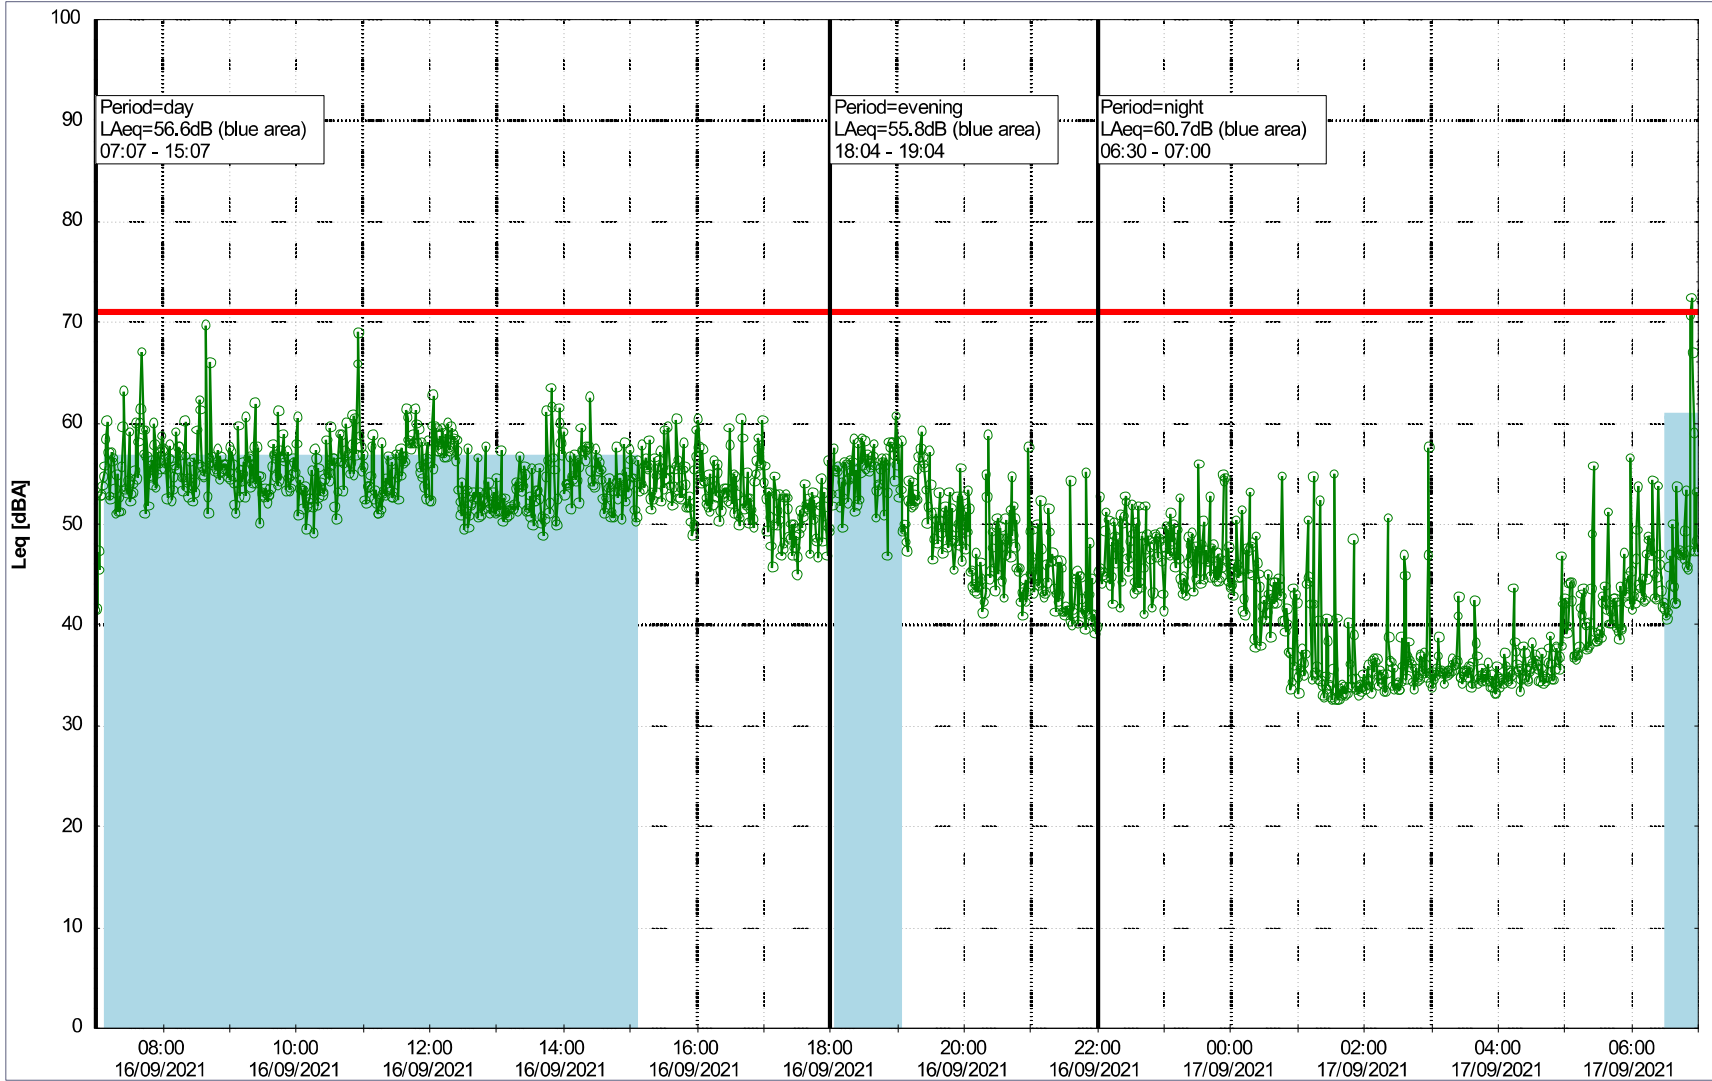

Remarks

...

Noise Time Related Diagram

15/09/2021
16/09/2021

○○○○ NEL_NS01

Project: Kronos Sydhavnen
Construction: Ny Ellebjerg
Location: N-V

Plan View

Remarks

Noise Time Related Diagram

16/09/2021
17/09/2021

○○○○ NEL_NS01

Project: Kronos Sydhavnen
Construction: Ny Ellebjerg
Location: N-V

Plan View

Remarks

Noise Time Related Diagram

17/09/2021
18/09/2021

○○○○ NEL_NS01

Project: Kronos Sydhavnen
Construction: Ny Ellebjerg
Location: N-V

Plan View

Remarks

...

Noise Time Related Diagram

18/09/2021
19/09/2021

○○○ NEL_NS01

Project: Kronos Sydhavnen
Construction: Ny Ellebjerg
Location: N-V

Plan View

Remarks

Noise Time Related Diagram

19/09/2021
20/09/2021

○○○○ NEL_NS01