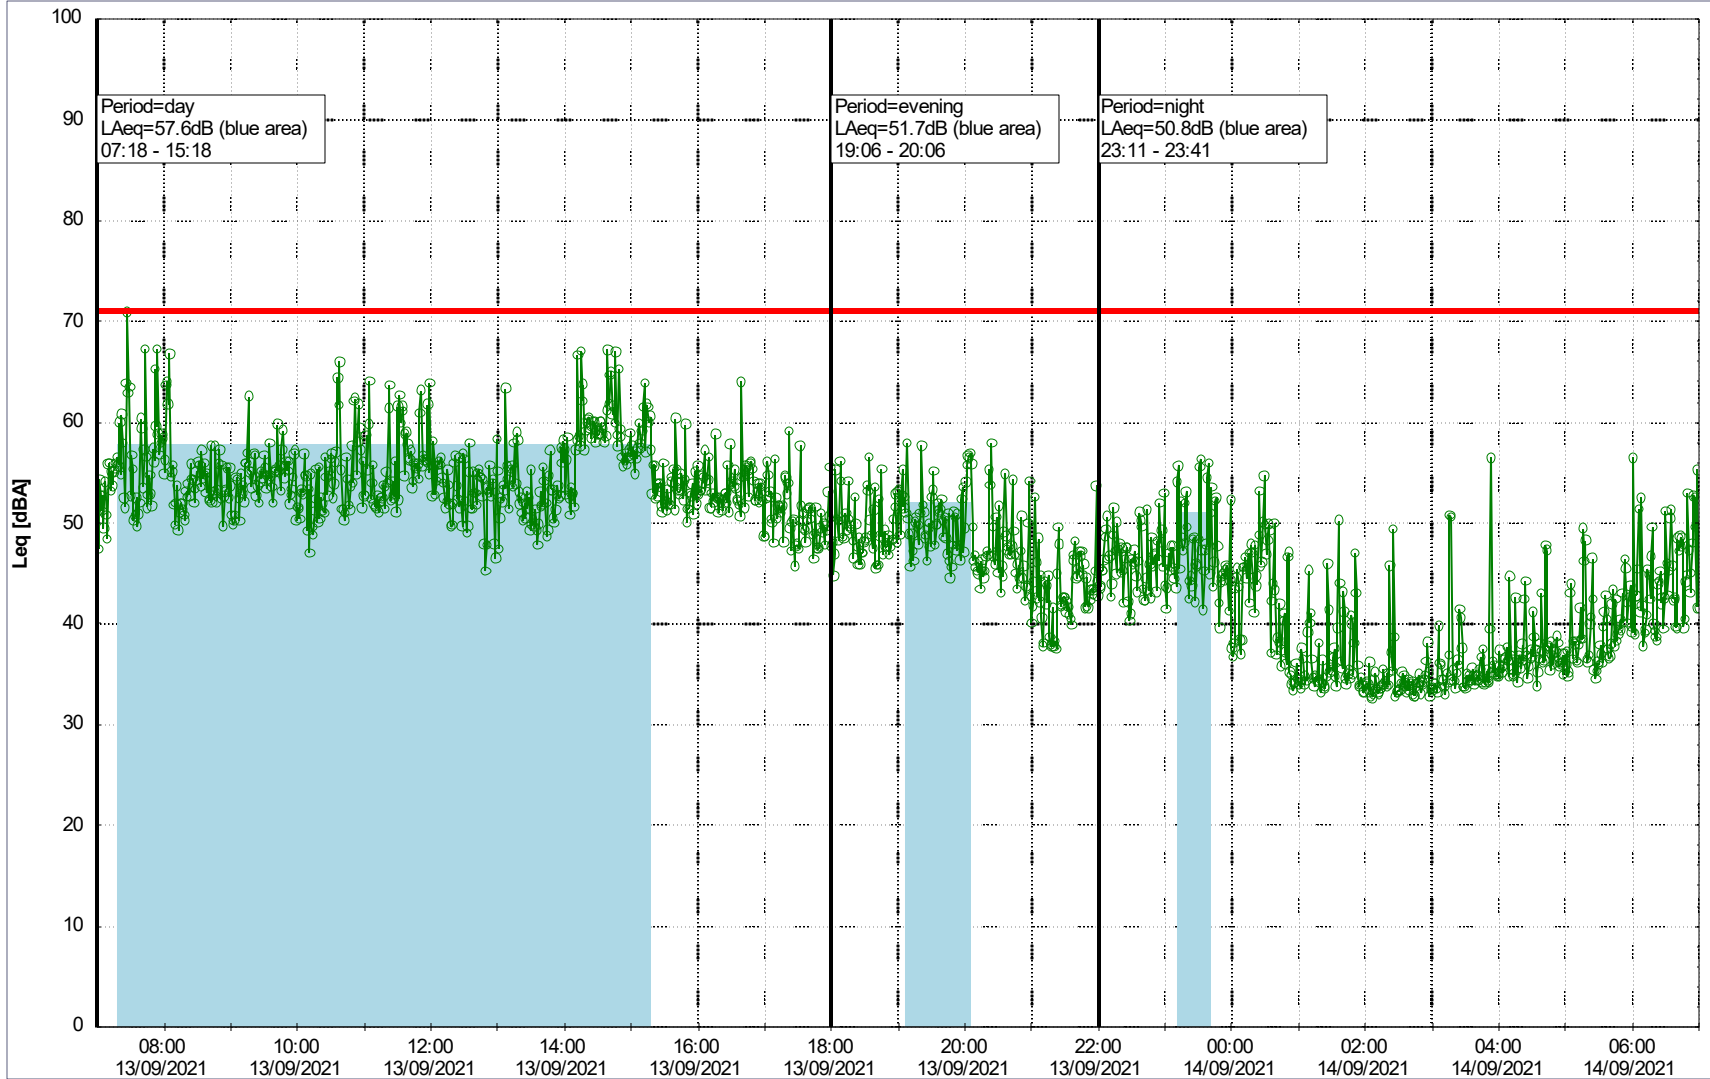

Project: Kronos Sydhavnen
Construction: Ny Ellebjerg
Location: N-V

Plan View

Remarks

...

Noise Time Related Diagram

13/09/2021
14/09/2021

○○○ NEL_NS01

Project: Kronos Sydhavnen
Construction: Ny Ellebjerg
Location: N-V

Plan View

Remarks

...

Noise Time Related Diagram

14/09/2021
15/09/2021

○○○ NEL_NS01

Project: Kronos Sydhavnen
Construction: Ny Ellebjerg
Location: N-V

Plan View

○○○○ NEL_NS01

Project: Kronos Sydhavnen
Construction: Ny Ellebjerg
Location: N-V

Plan View

Remarks

...

Noise Time Related Diagram

18/09/2021
19/09/2021

○○○ NEL_NS01

Project: Kronos Sydhavnen
Construction: Ny Ellebjerg
Location: N-V

Plan View

Remarks

Noise Time Related Diagram

19/09/2021
20/09/2021

○○○○ NEL_NS01