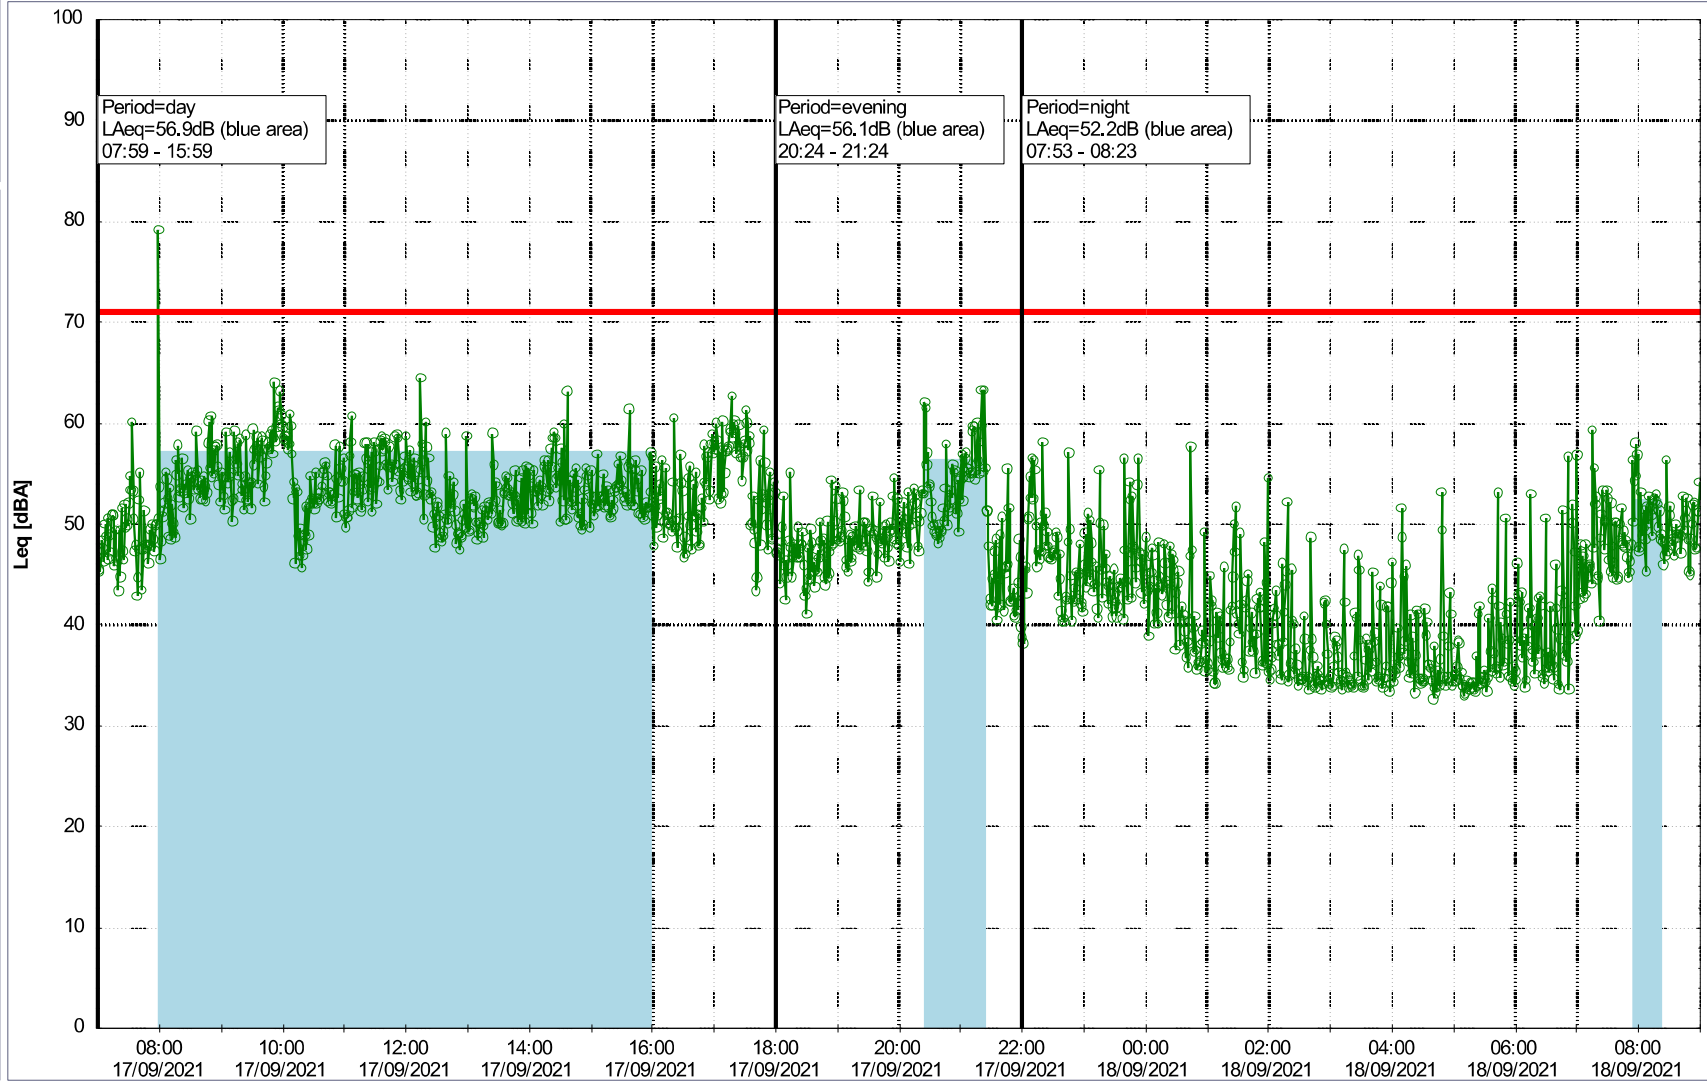

Noise Time Related Diagram

16/09/2021
17/09/2021

○○○○ NEL_NS01

Project: Kronos Sydhavnen
Construction: Ny Ellebjerg
Location: N-V

Plan View

Remarks

Noise Time Related Diagram

17/09/2021
18/09/2021

○○○○ NEL_NS01

Project: Kronos Sydhavnen
Construction: Ny Ellebjerg
Location: N-V

Plan View

Remarks

...

Noise Time Related Diagram

18/09/2021
19/09/2021

○○○ NEL_NS01

Project: Kronos Sydhavnen
Construction: Ny Ellebjerg
Location: N-V

Plan View

Remarks

Noise Time Related Diagram

19/09/2021
20/09/2021

○○○○ NEL_NS01