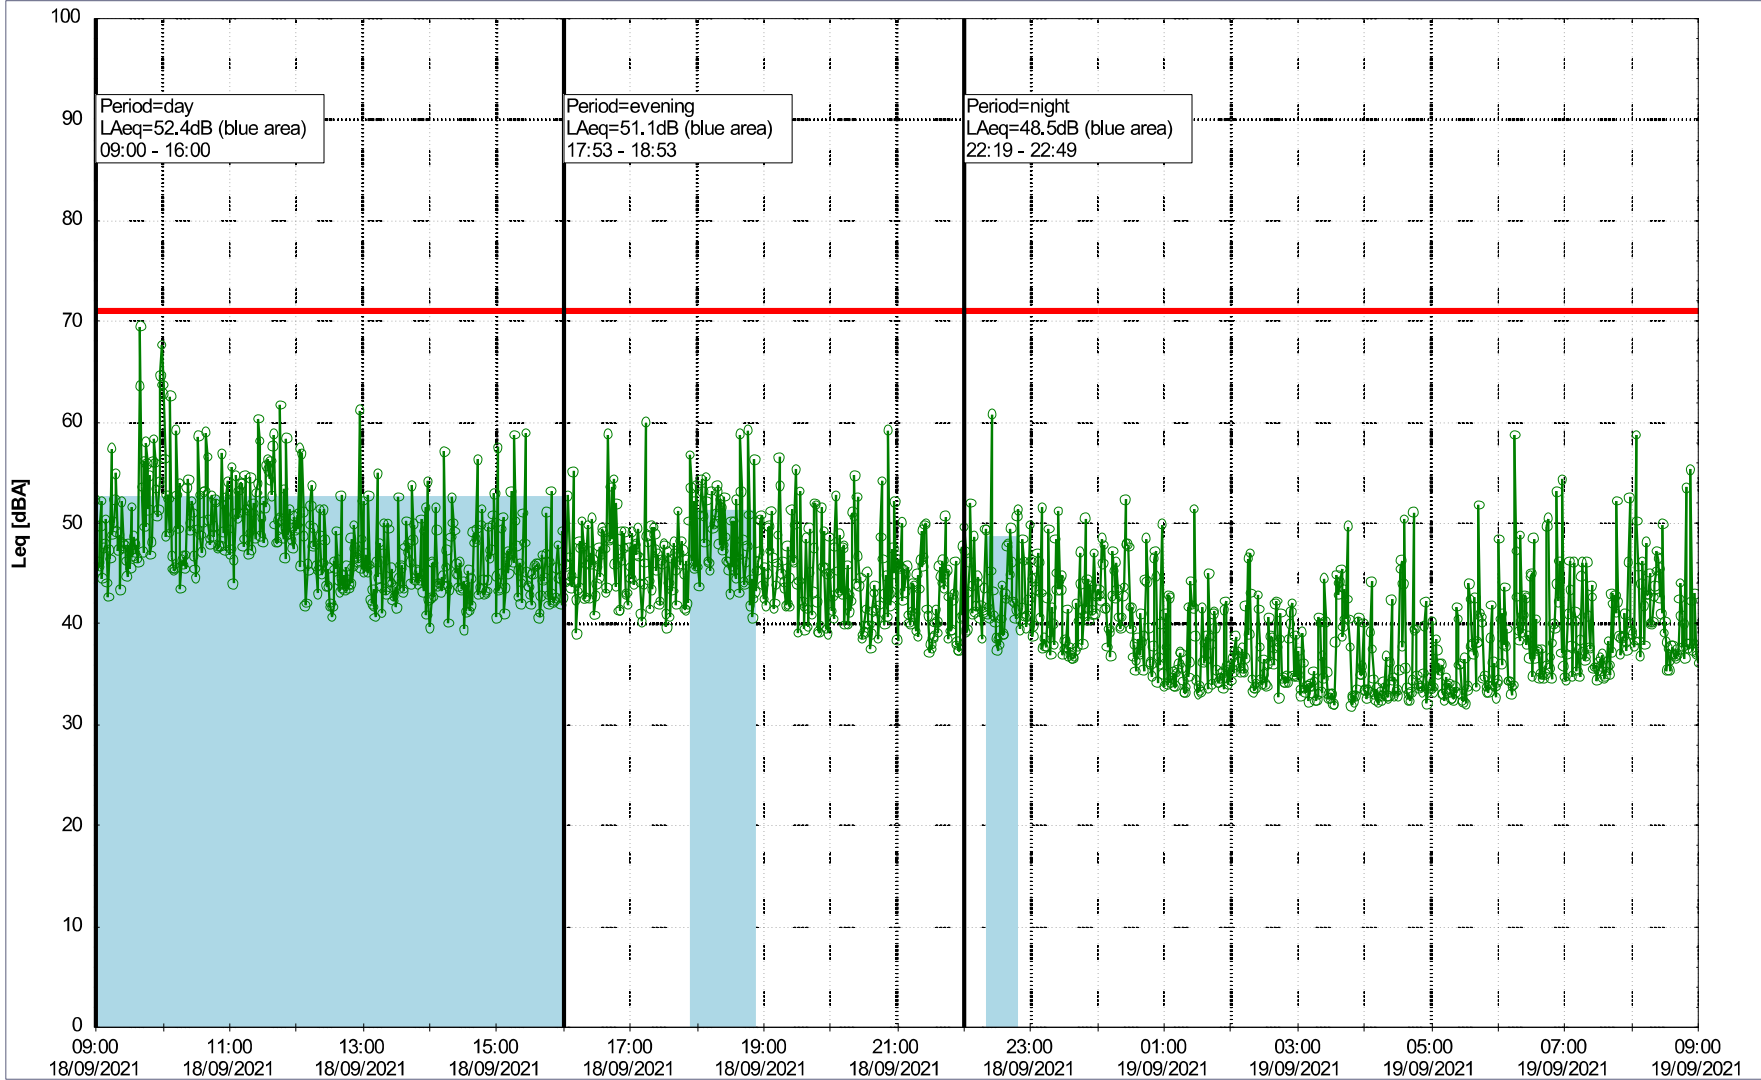

Noise Time Related Diagram

16/09/2021
17/09/2021

○○○○ NEL_NS01

Project: Kronos Sydhavnen
Construction: Ny Ellebjerg
Location: N-V

Plan View

Remarks

Noise Time Related Diagram

17/09/2021
18/09/2021

○○○○ NEL_NS01

Project: Kronos Sydhavnen
Construction: Ny Ellebjerg
Location: N-V

Plan View

Remarks

...

Noise Time Related Diagram

18/09/2021
19/09/2021

○○○ NEL_NS01

Project: Kronos Sydhavnen
Construction: Ny Ellebjerg
Location: N-V

Plan View

Remarks

Noise Time Related Diagram

19/09/2021
20/09/2021

○○○○ NEL_NS01