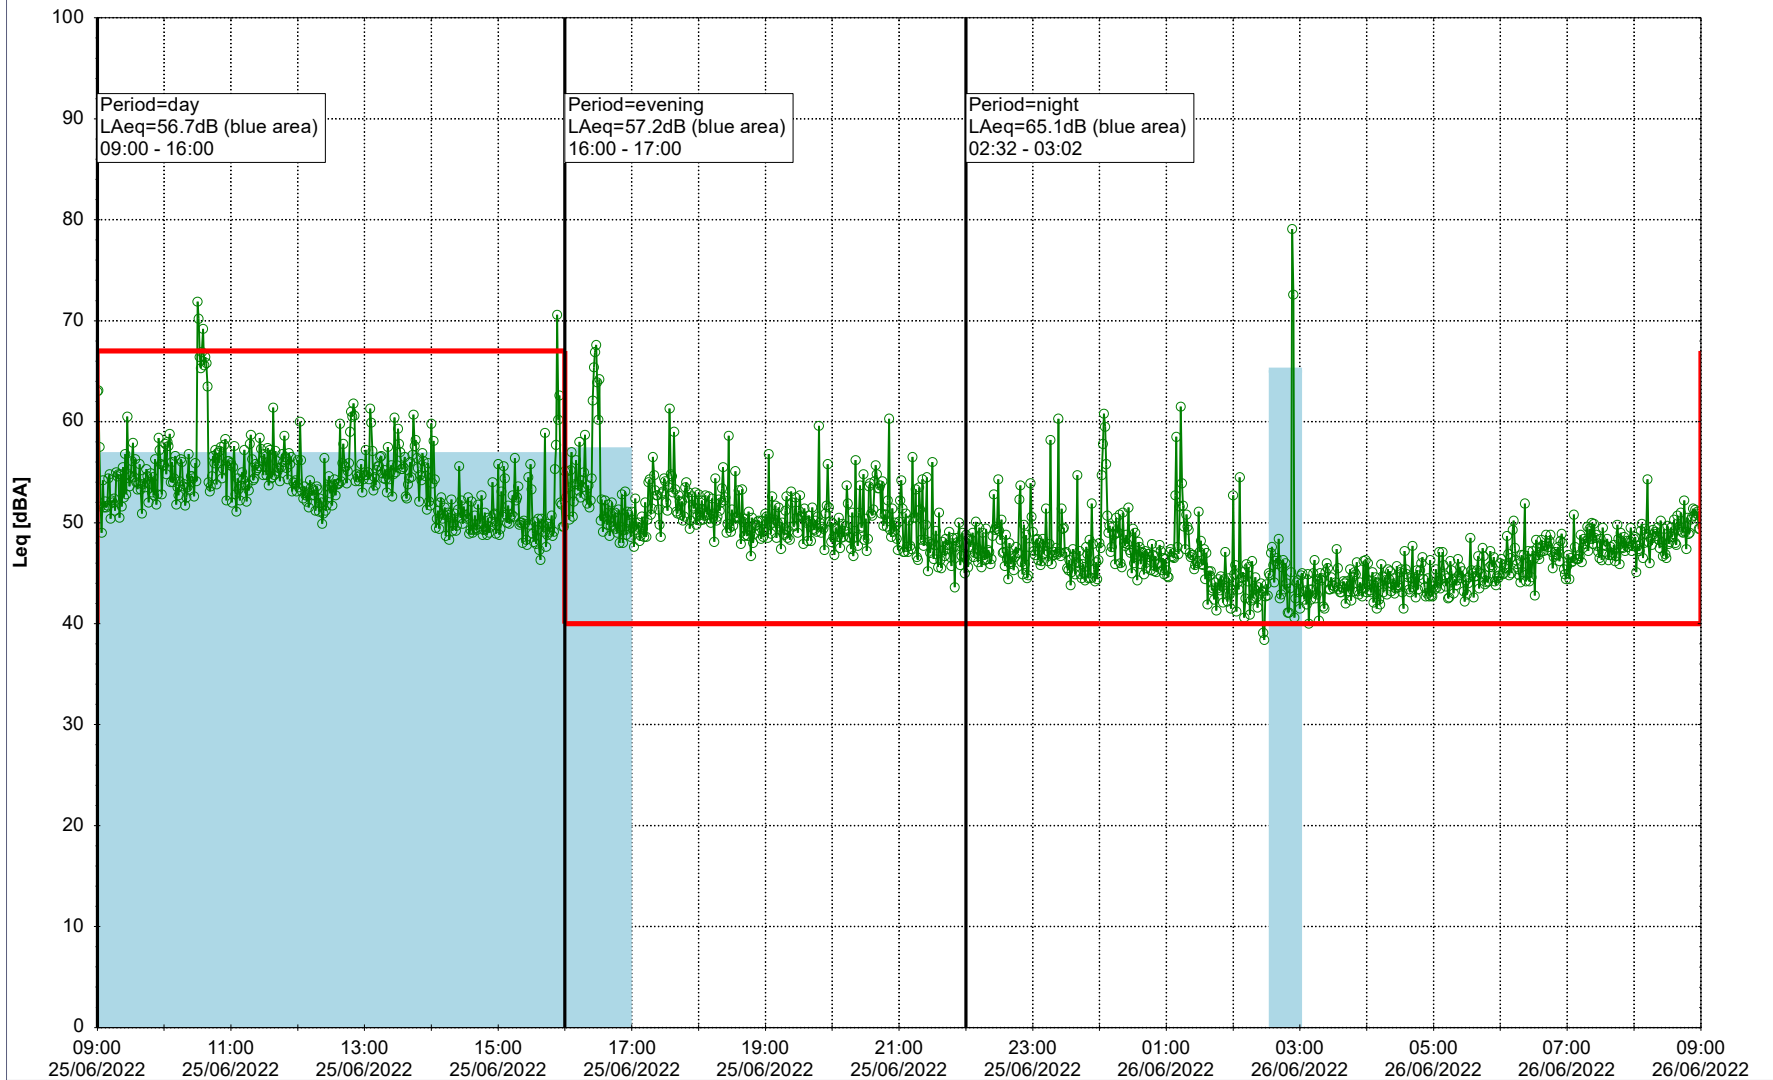

Remarks

...

Noise Time Related Diagram

24/06/2022
25/06/2022

○○○○ SLU_NS01

Project: Kronos Sydhavnen
Construction: Sluseholmen
Location: N-V

Plan View

Remarks

...

Noise Time Related Diagram

25/06/2022
26/06/2022

○○○ SLU_NS01

Project: Kronos Sydhavnen
Construction: Sluseholmen
Location: N-V

Plan View

Remarks

...