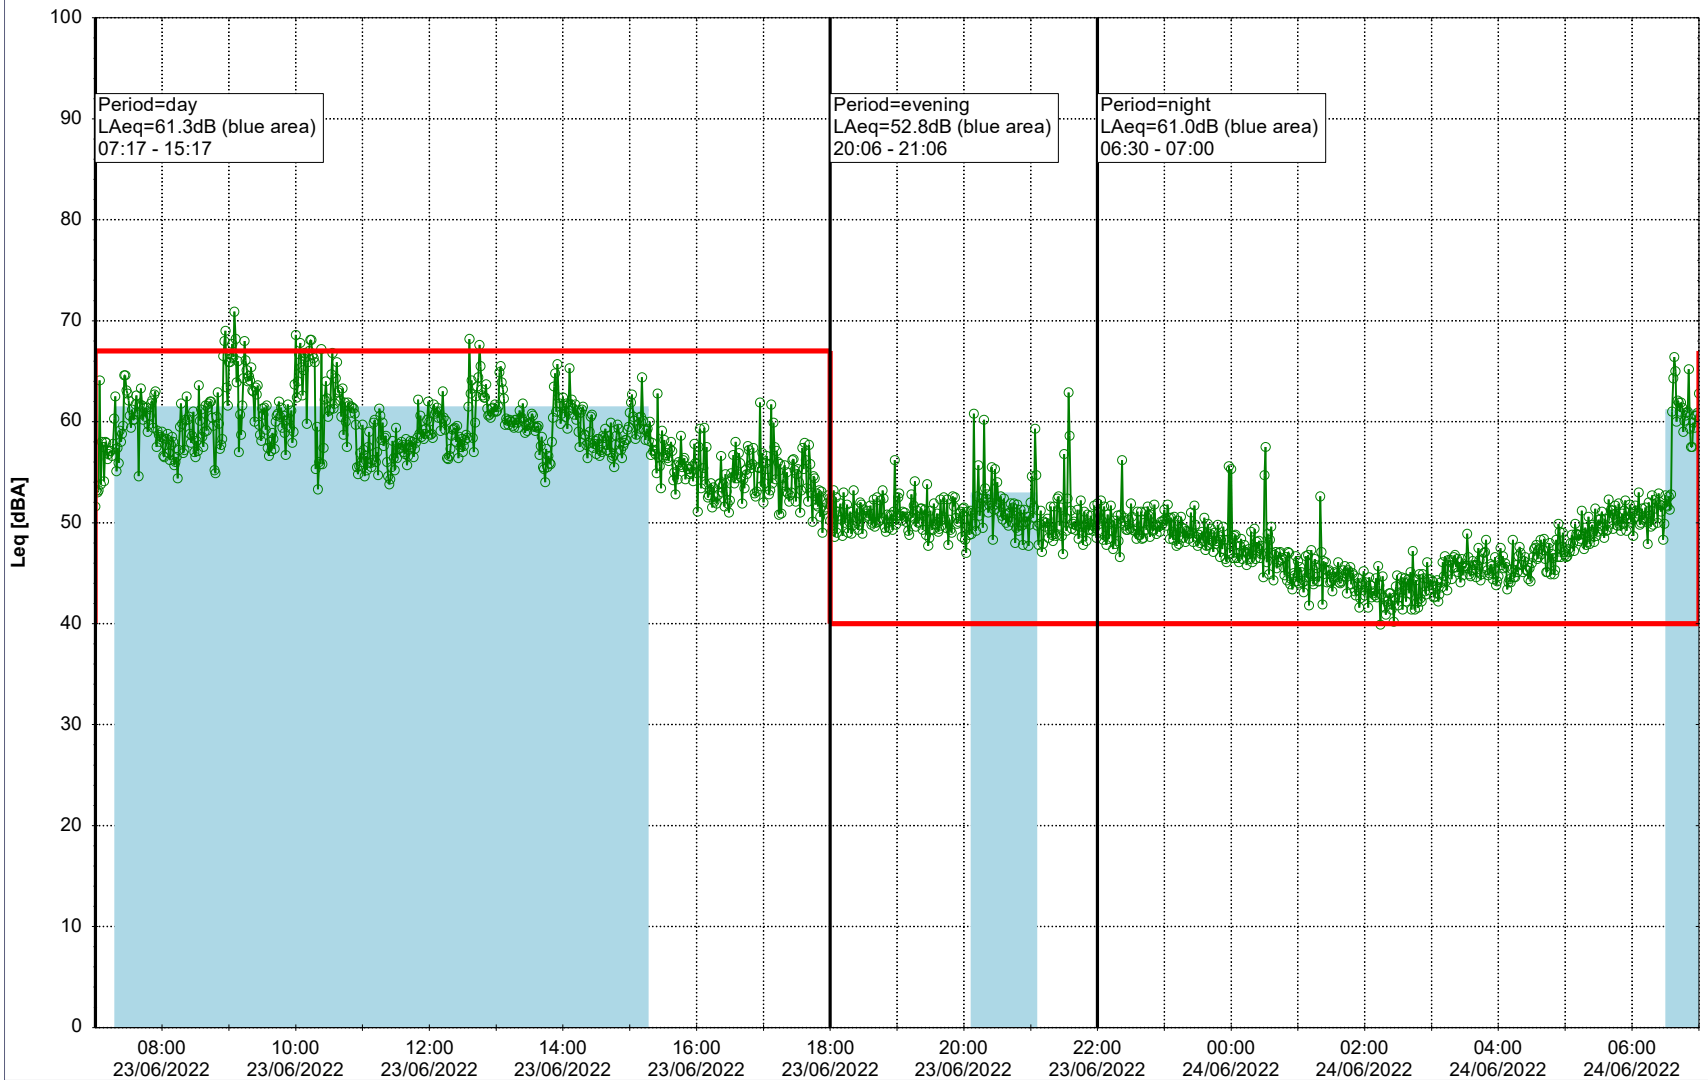

0 5 10 15 20 [m]

Remarks

...

Noise Time Related Diagram

23/06/2022
24/06/2022

SLU_NS01

Project: Kronos Sydhavnen
Construction: Sluseholmen
Location: N-V

Plan View

Remarks

...

Noise Time Related Diagram

24/06/2022
25/06/2022

○○○○ SLU_NS01

Project: Kronos Sydhavnen
Construction: Sluseholmen
Location: N-V

Plan View

Remarks

...

Noise Time Related Diagram

25/06/2022
26/06/2022

○○○ SLU_NS01

Project: Kronos Sydhavnen
Construction: Sluseholmen
Location: N-V

Plan View

Remarks

...