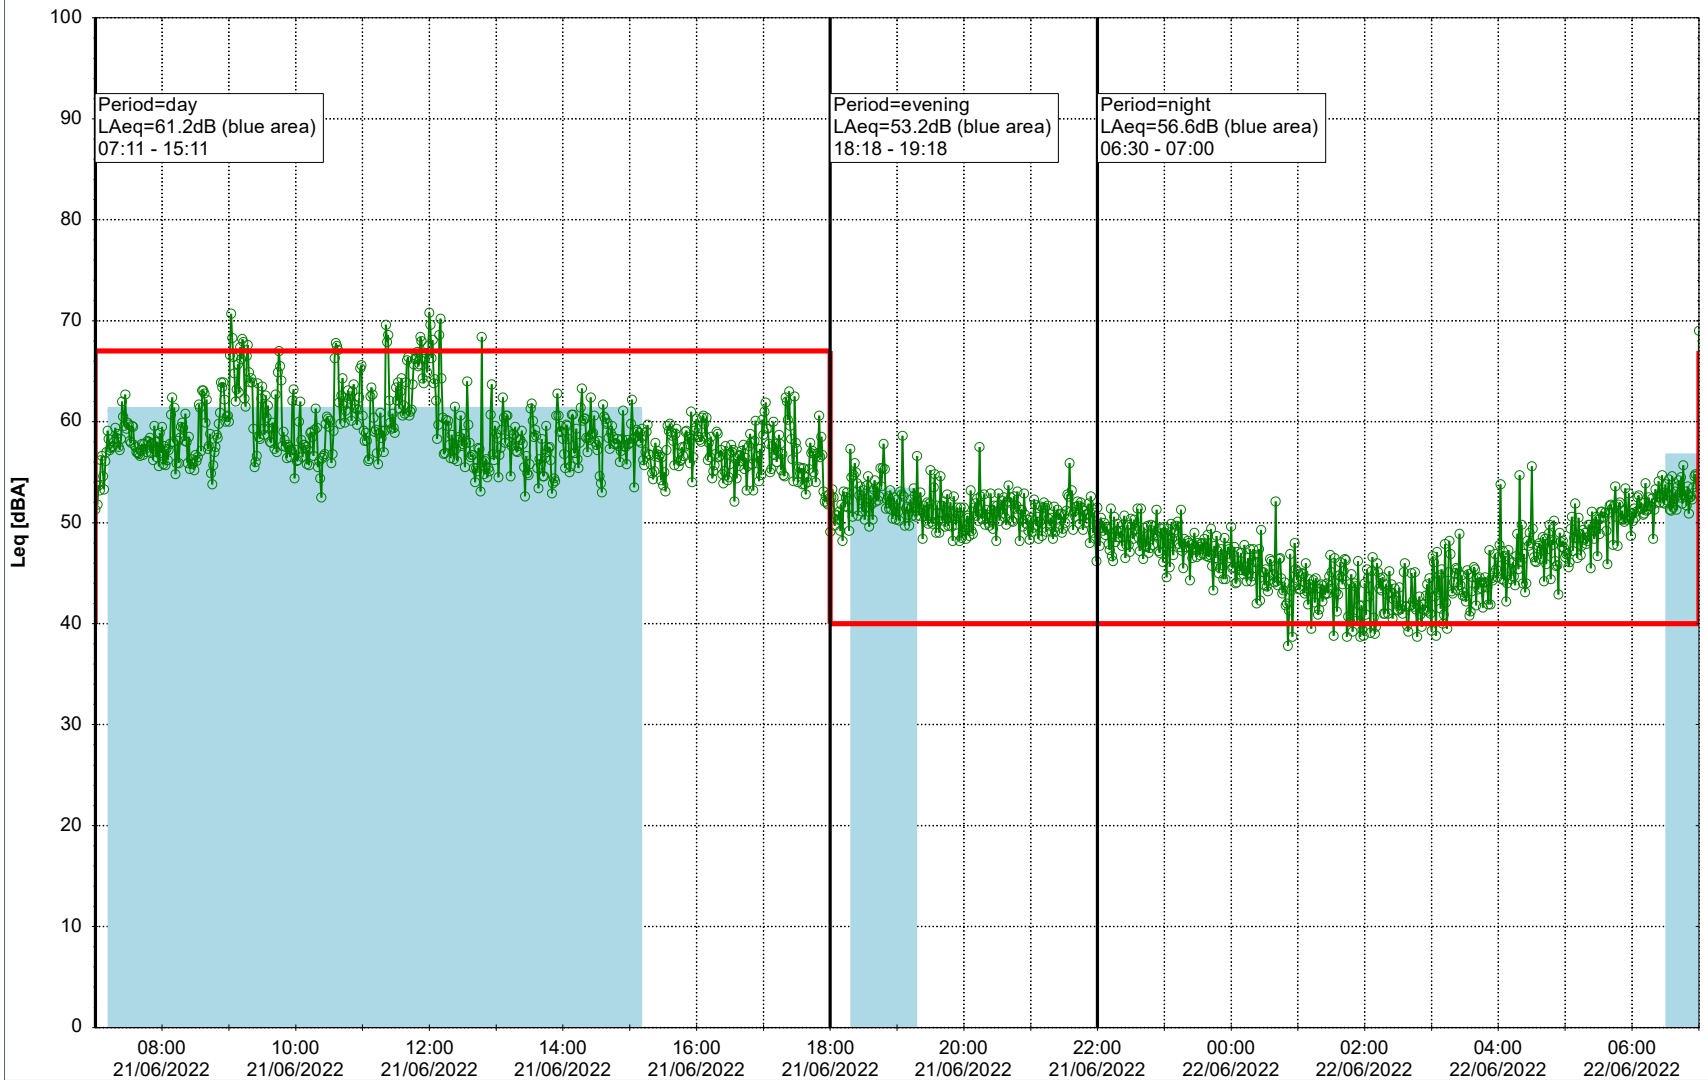

Plan View

Remarks

...

Noise Time Related Diagram

21/06/2022
22/06/2022

○○○○ SLU_NS01

Project: Kronos Sydhavnen
Construction: Sluseholmen
Location: N-V

Plan View

0 5 10 15 20 [m]

Remarks

...

Noise Time Related Diagram

22/06/2022
23/06/2022

○○○○ SLU_NS01

Project: Kronos Sydhavnen
Construction: Sluseholmen
Location: N-V

Plan View

0 5 10 15 20 [m]

Remarks

...

Noise Time Related Diagram

23/06/2022
24/06/2022

SLU_NS01

Project: Kronos Sydhavnen
Construction: Sluseholmen
Location: N-V

Plan View

...

Noise Time Related Diagram

25/06/2022
26/06/2022

○○○ SLU_NS01

Project: Kronos Sydhavnen
Construction: Sluseholmen
Location: N-V

Plan View

Remarks

...