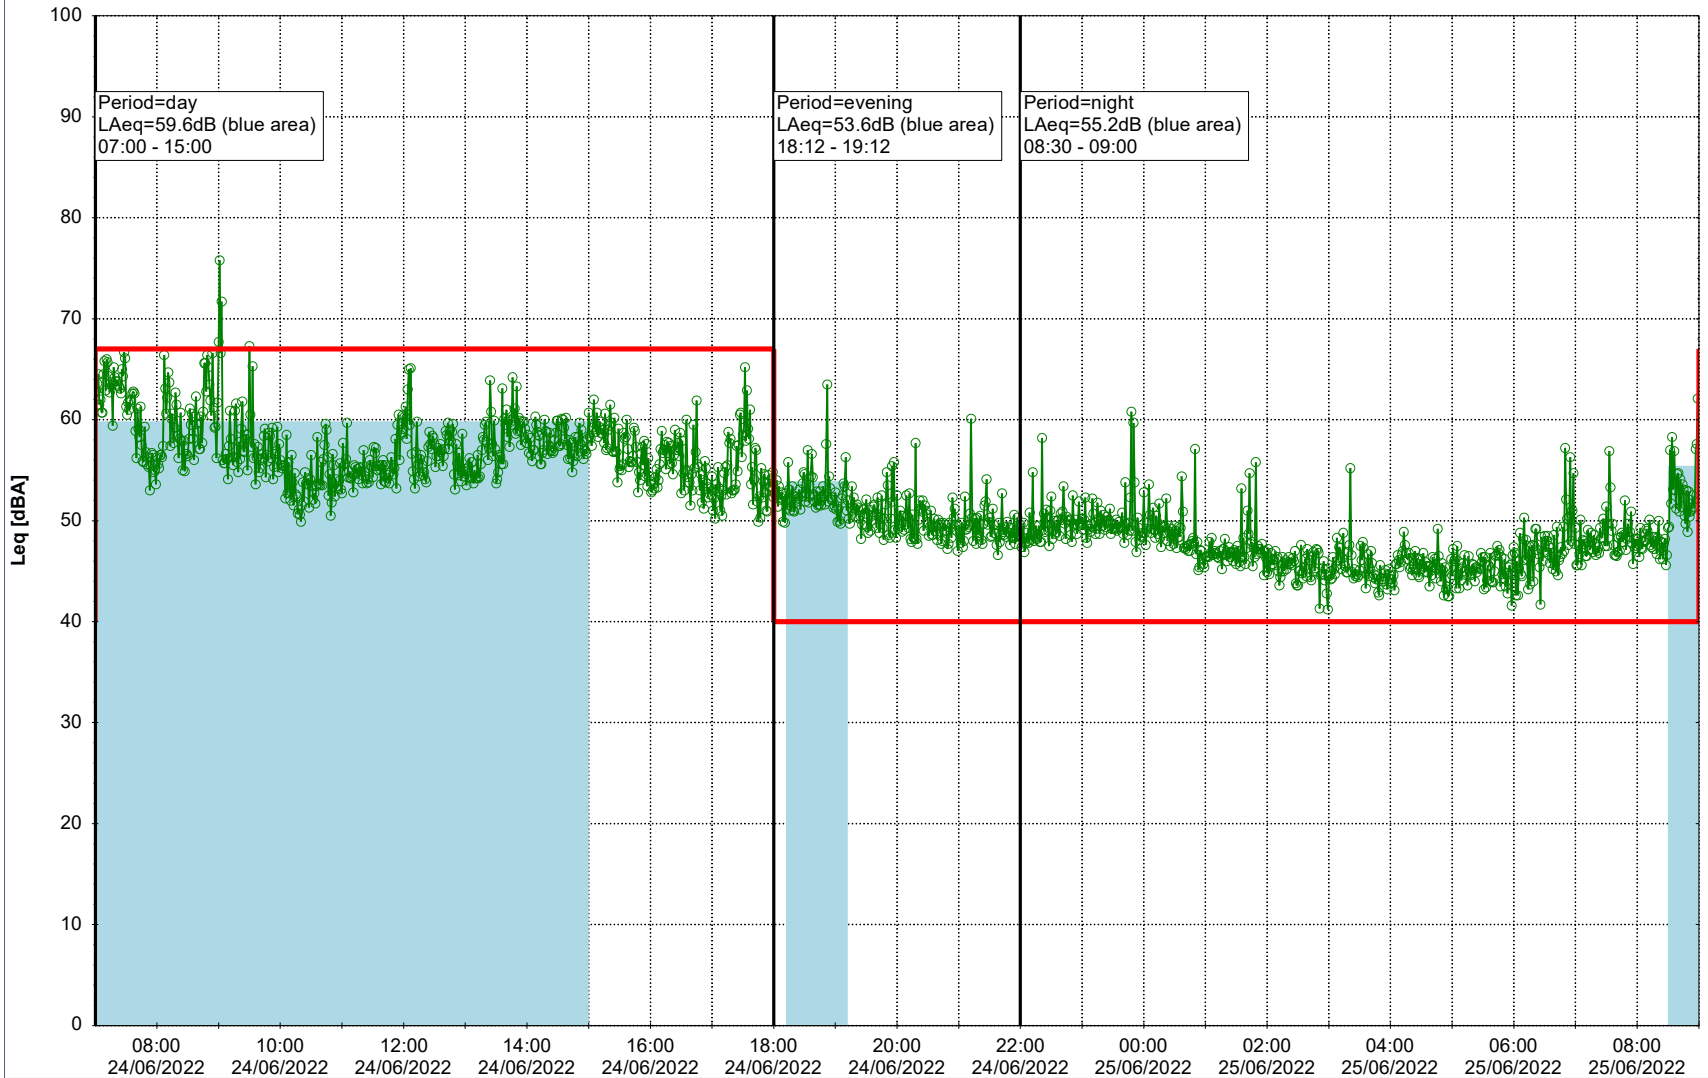

0 5 10 15 20 [m]

Remarks

...

Noise Time Related Diagram

23/06/2022
24/06/2022

SLU_NS01

Project: Kronos Sydhavnen
Construction: Sluseholmen
Location: N-V

Plan View

Remarks

...

Noise Time Related Diagram

24/06/2022
25/06/2022

○○○○ SLU_NS01

Project: Kronos Sydhavnen
Construction: Sluseholmen
Location: N-V

Plan View

Remarks

...

Noise Time Related Diagram

25/06/2022
26/06/2022

○○○ SLU_NS01

Project: Kronos Sydhavnen
Construction: Sluseholmen
Location: N-V

Plan View

Remarks

...