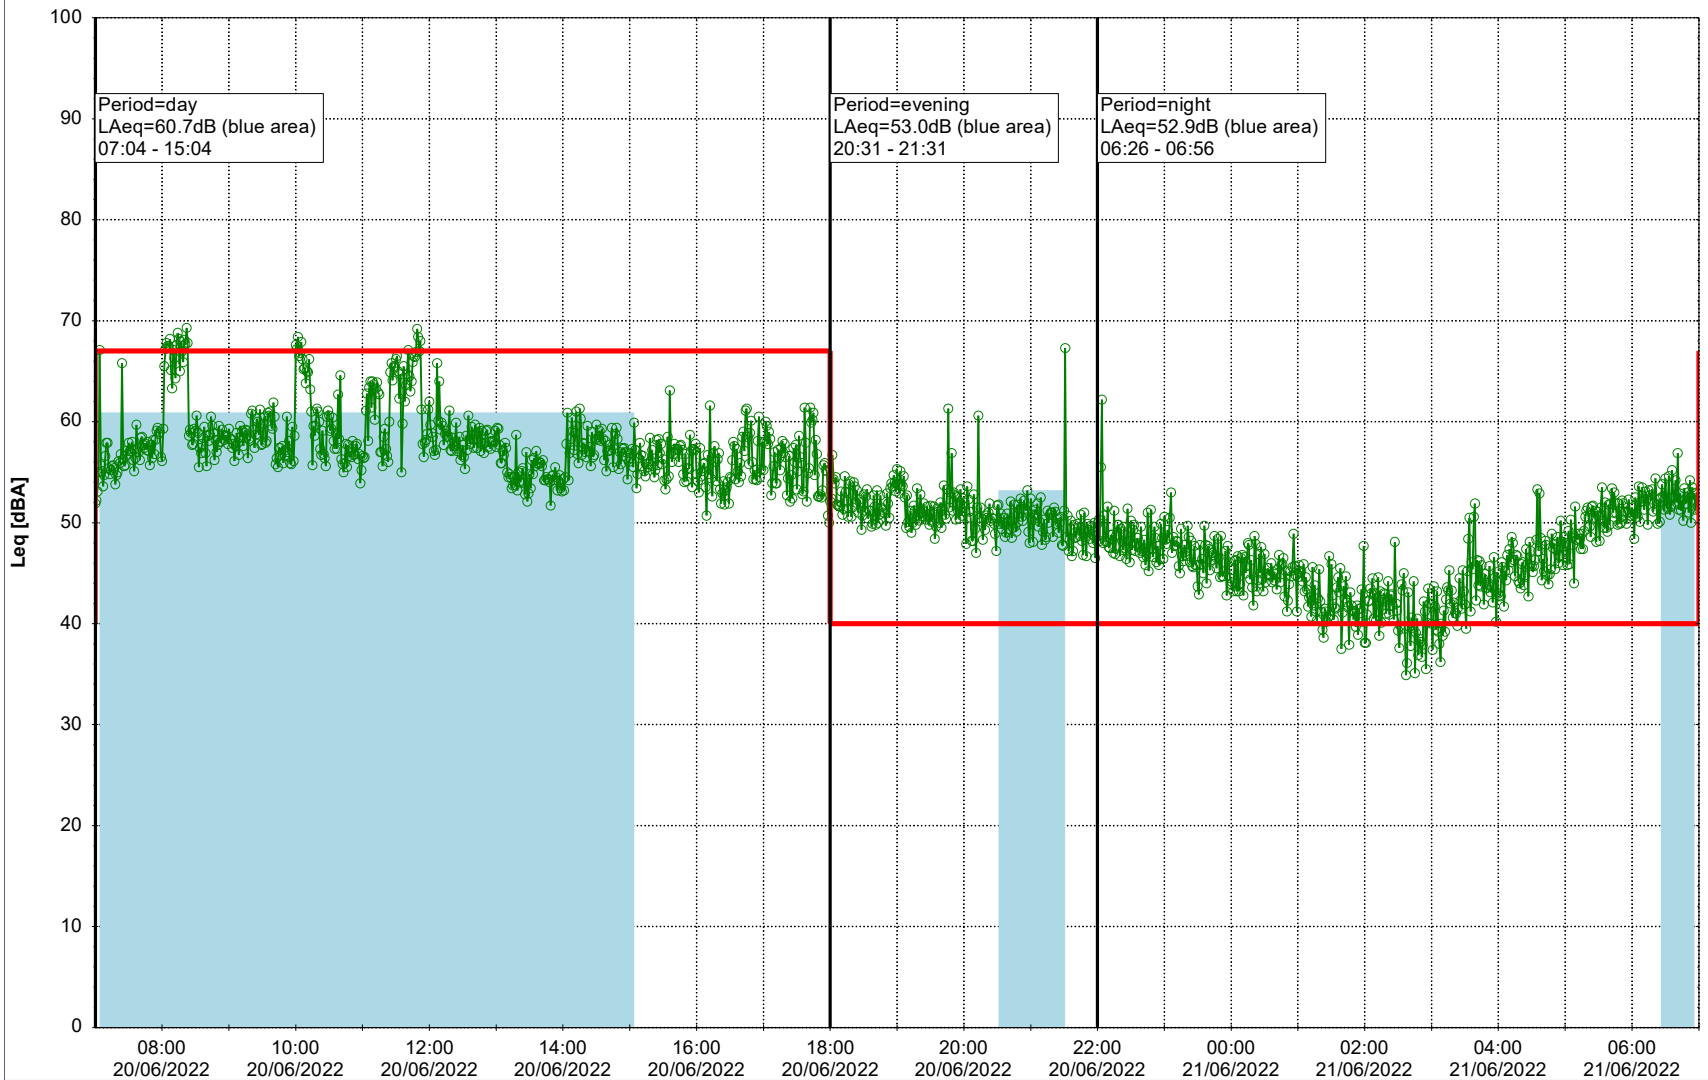

Project: Kronos Sydhavnen
Construction: Sluseholmen
Location: N-V

Plan View

Remarks

...

Noise Time Related Diagram

20/06/2022
21/06/2022

○○○○ SLU_NS01

Project: Kronos Sydhavnen
Construction: Sluseholmen
Location: N-V

Plan View

Remarks

...

Noise Time Related Diagram

21/06/2022
22/06/2022

○○○○ SLU_NS01

Project: Kronos Sydhavnen
Construction: Sluseholmen
Location: N-V

Plan View

0 5 10 15 20 [m]

Remarks

...

Noise Time Related Diagram

22/06/2022
23/06/2022

○○○○ SLU_NS01

Project: Kronos Sydhavnen
Construction: Sluseholmen
Location: N-V

Plan View

...

Noise Time Related Diagram

25/06/2022
26/06/2022

○○○ SLU_NS01

Project: Kronos Sydhavnen
Construction: Sluseholmen
Location: N-V

Plan View

Remarks

...