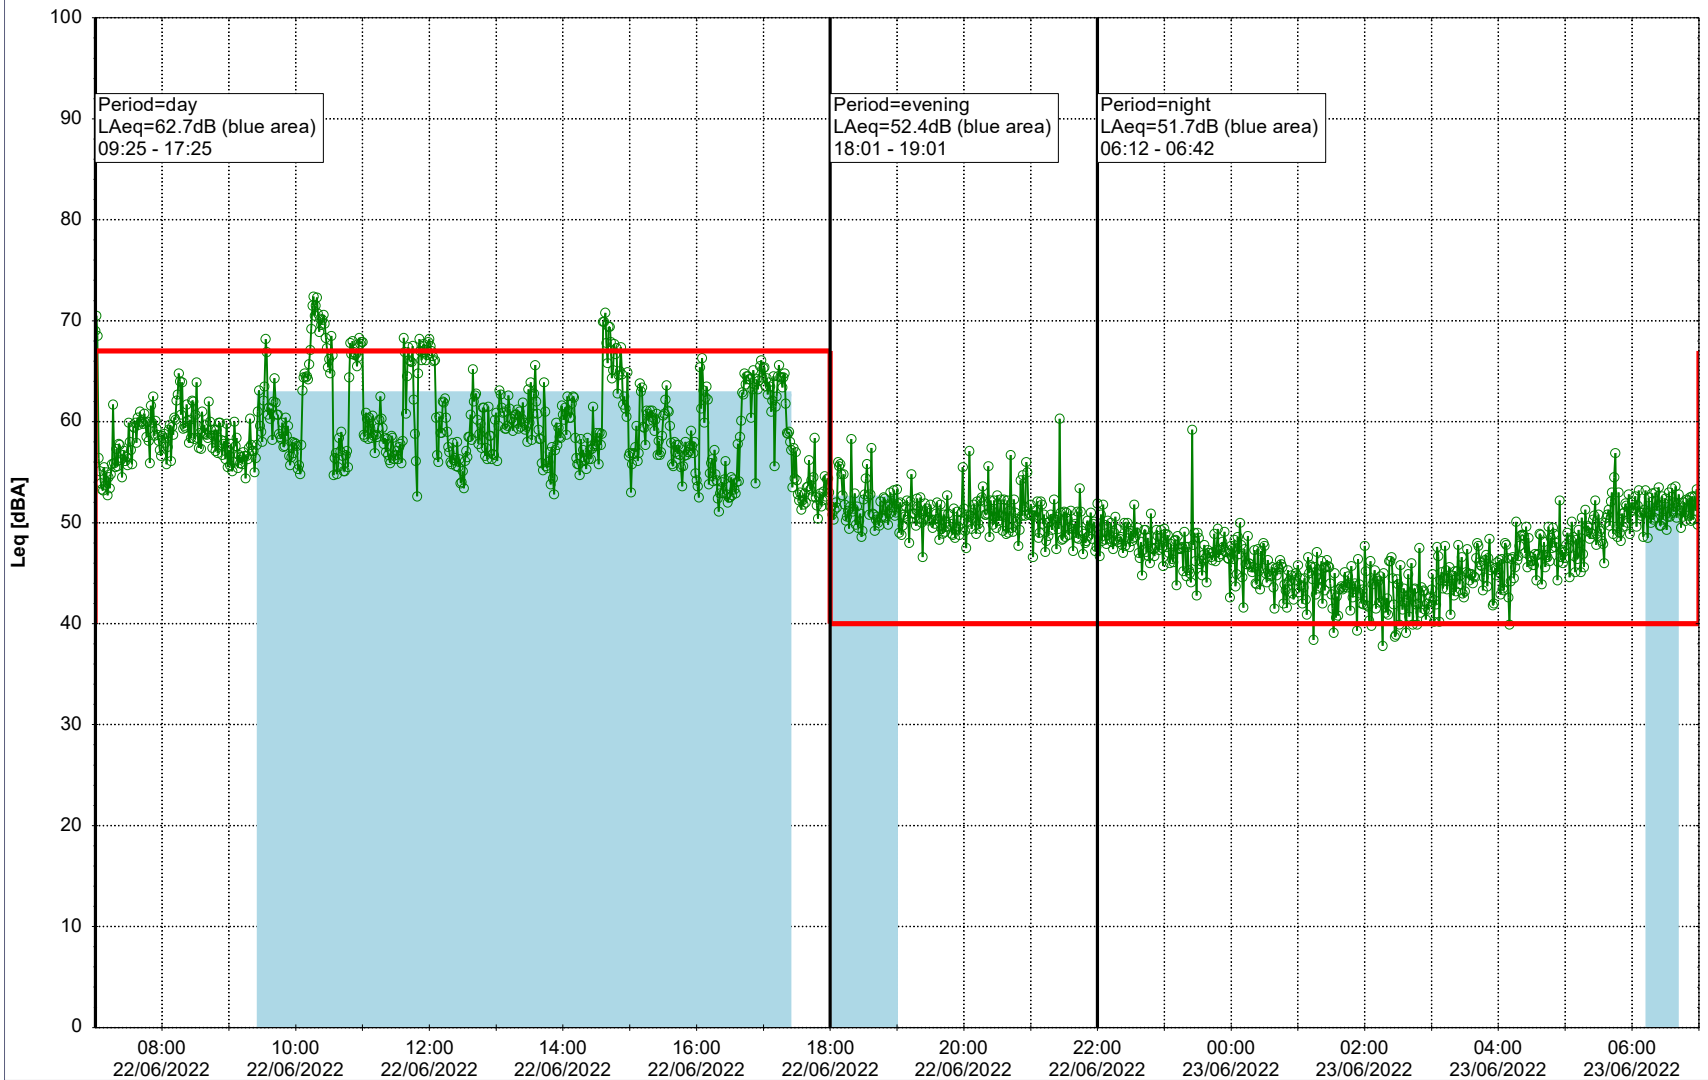

0 5 10 15 20 [m]

Remarks

...

Noise Time Related Diagram

22/06/2022
23/06/2022

○○○○ SLU_NS01

Project: Kronos Sydhavnen
Construction: Sluseholmen
Location: N-V

Plan View

0 5 10 15 20 [m]

Remarks

...

Noise Time Related Diagram

23/06/2022
24/06/2022

SLU_NS01

Project: Kronos Sydhavnen
Construction: Sluseholmen
Location: N-V

Plan View

Remarks

...

Noise Time Related Diagram

24/06/2022
25/06/2022

○○○○ SLU_NS01

Project: Kronos Sydhavnen
Construction: Sluseholmen
Location: N-V

Plan View

Remarks

...

Noise Time Related Diagram

25/06/2022
26/06/2022

○○○ SLU_NS01

Project: Kronos Sydhavnen
Construction: Sluseholmen
Location: N-V

Plan View

Remarks

...