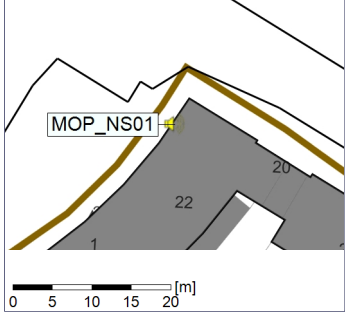

Remarks

...

Noise Time Related Diagram

06/07/2022
07/07/2022

○○○ MOP_NS01

Project: Kronos Sydhavnen
Construction: Mozarts Plads
Location: N-V

Plan View

Remarks