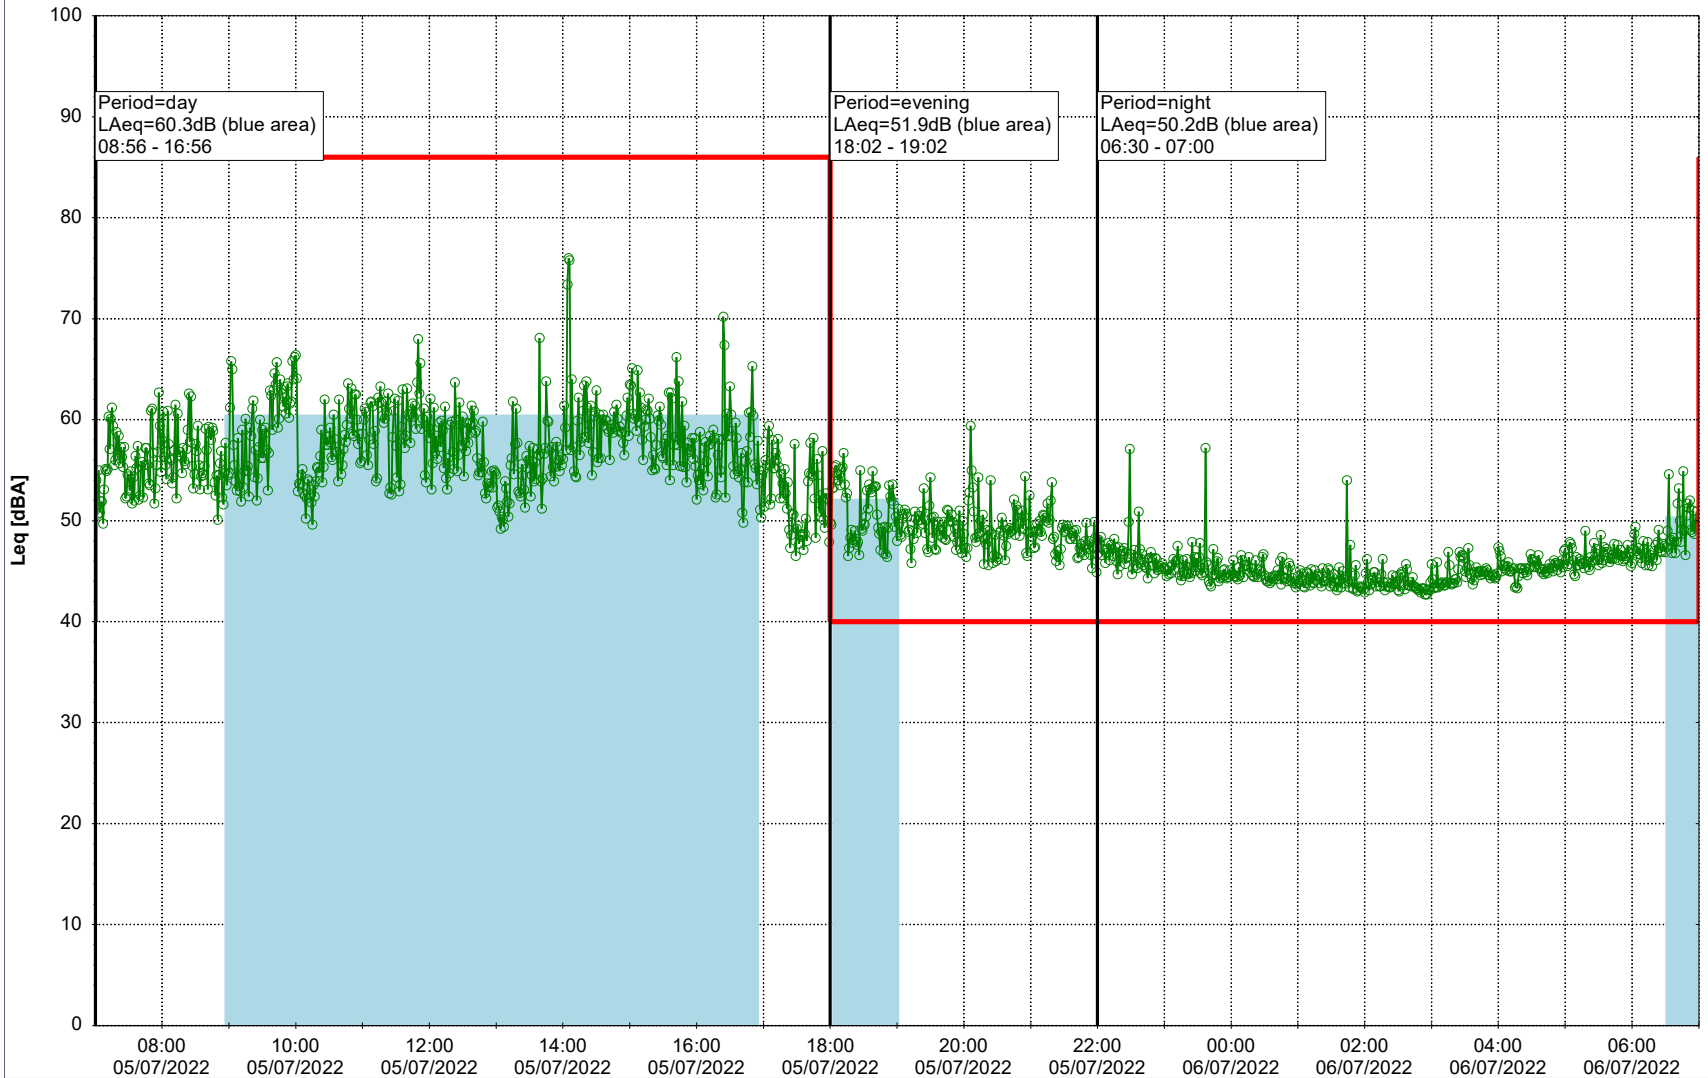

Plan View

Remarks

...

Noise Time Related Diagram

05/07/2022
06/07/2022

○○○○ MOP_NS01

Project: Kronos Sydhavnen
Construction: Mozarts Plads
Location: N-V

Plan View