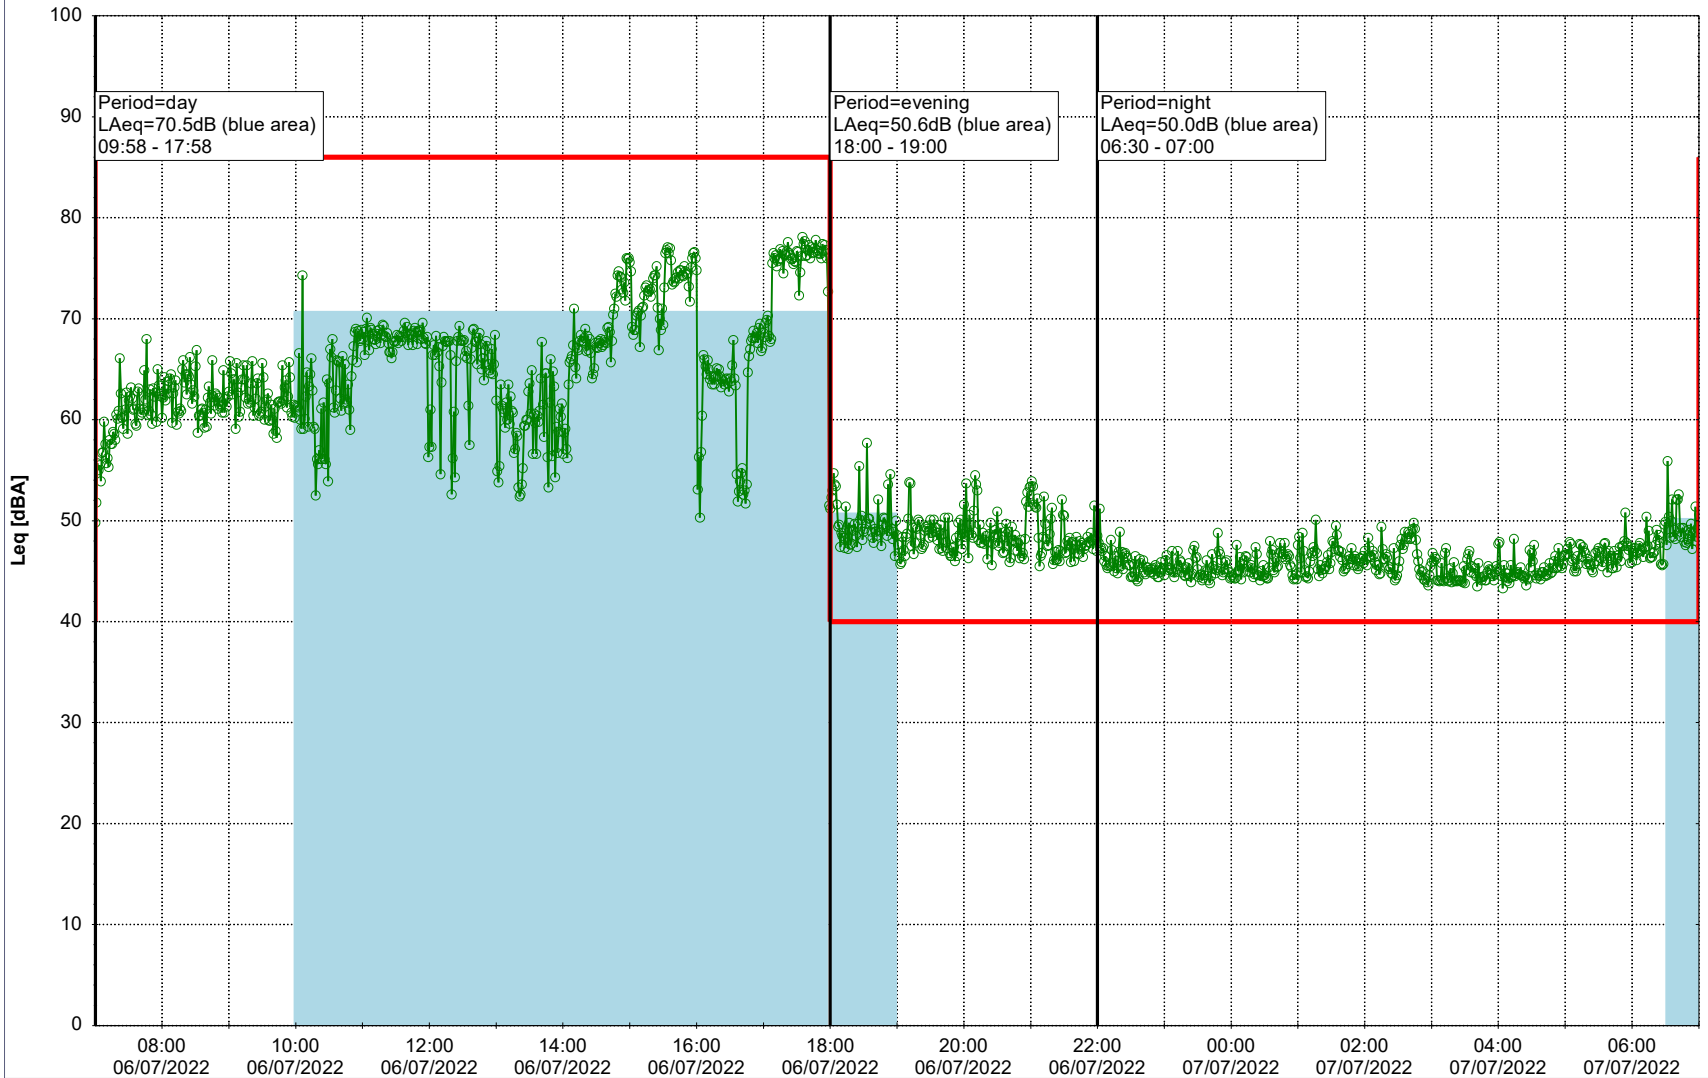

Plan View

Remarks

...

Noise Time Related Diagram

05/07/2022
06/07/2022

○○○○ MOP_NS01

Project: Kronos Sydhavnen
Construction: Mozarts Plads
Location: N-V

Plan View

Remarks

...

Noise Time Related Diagram

06/07/2022
07/07/2022

○○○ MOP_NS01

Project: Kronos Sydhavnen
Construction: Mozarts Plads
Location: N-V

Plan View

Remarks