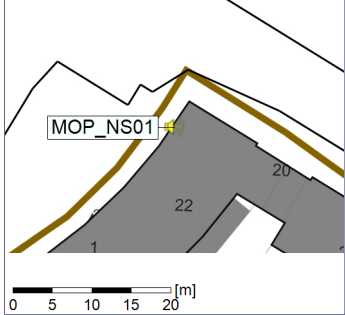

...

Noise Time Related Diagram

07/07/2022
08/07/2022

○○○ MOP_NS01

Project: Kronos Sydhavnen
Construction: Mozarts Plads
Location: N-V

Plan View

Remarks

...