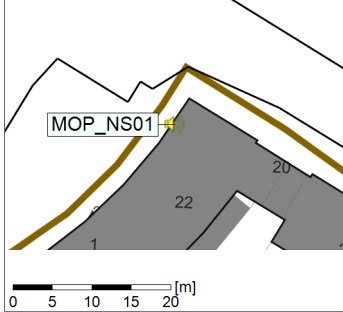

Project: Kronos Sydhavnen
Construction: Mozarts Plads
Location: N-V

Plan View

Remarks

...

Noise Time Related Diagram

04/07/2022
05/07/2022

○○○○ MOP_NS01

Project: Kronos Sydhavnen
Construction: Mozarts Plads
Location: N-V