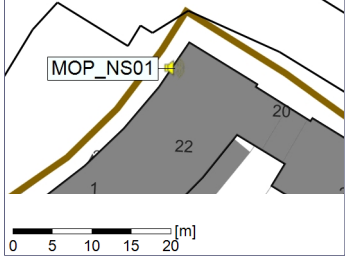

Noise Time Related Diagram

08/07/2022

09/07/2022

○○○○ MOP_NS01

Project: Kronos Sydhavnen
Construction: Mozarts Plads
Location: N-V

Plan View

Remarks

...