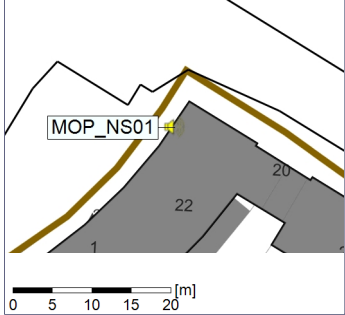

Noise Time Related Diagram

09/07/2022
10/07/2022

○○○○ MOP_NS01

Project: Kronos Sydhavnen
Construction: Mozarts Plads
Location: N-V

Plan View

Remarks

...

Noise Time Related Diagram