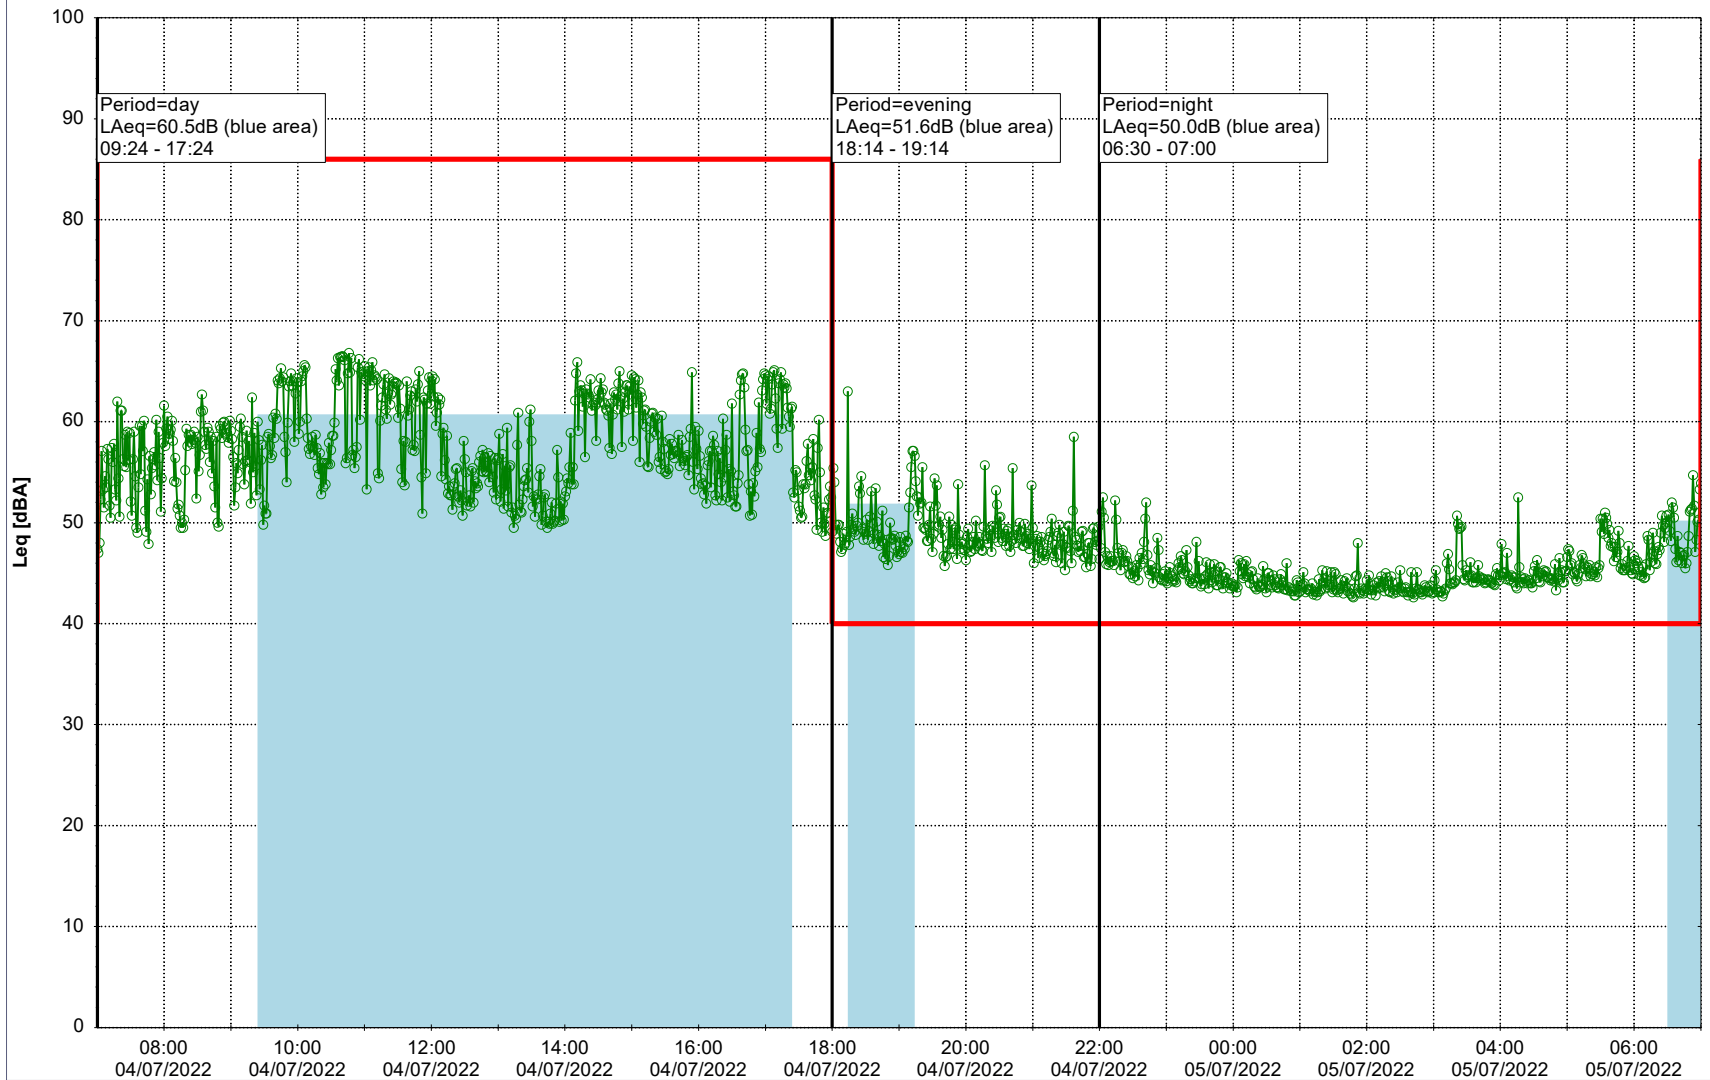

Project: Kronos Sydhavnen
Construction: Mozarts Plads
Location: N-V

Plan View

Remarks

...

Noise Time Related Diagram

04/07/2022
05/07/2022

○○○○ MOP_NS01

Project: Kronos Sydhavnen
Construction: Mozarts Plads
Location: N-V

Plan View

Remarks

...

Noise Time Related Diagram

05/07/2022
06/07/2022

○○○○ MOP_NS01

Project: Kronos Sydhavnen
Construction: Mozarts Plads
Location: N-V

Plan View

Remarks

...

Noise Time Related Diagram

06/07/2022
07/07/2022

○○○ MOP_NS01

Project: Kronos Sydhavnen
Construction: Mozarts Plads
Location: N-V

Plan View

Remarks

...

Noise Time Related Diagram

07/07/2022
08/07/2022

○○○ MOP_NS01

Project: Kronos Sydhavnen
Construction: Mozarts Plads
Location: N-V

Plan View

Remarks

...