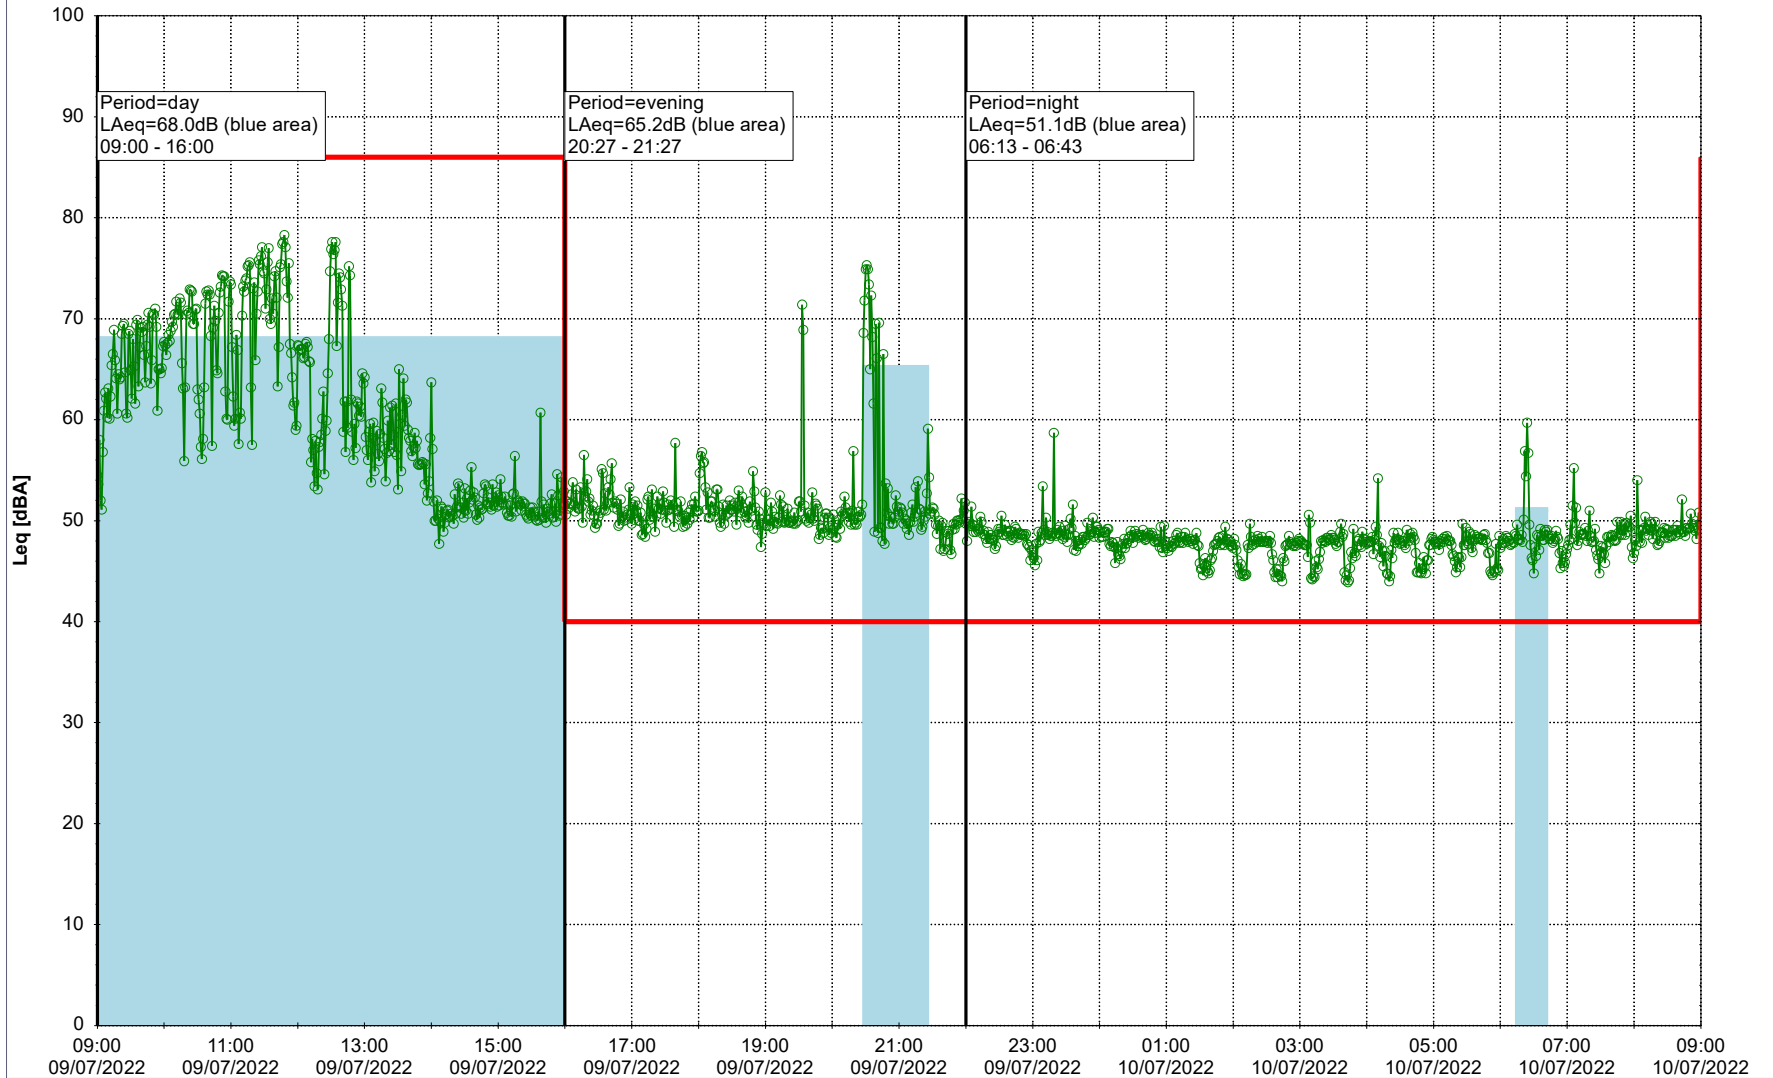

Noise Time Related Diagram

08/07/2022

09/07/2022

○○○○ MOP_NS01

Project: Kronos Sydhavnen
Construction: Mozarts Plads
Location: N-V

Plan View

Remarks

...

Noise Time Related Diagram

09/07/2022
10/07/2022

○○○○ MOP_NS01

Project: Kronos Sydhavnen
Construction: Mozarts Plads
Location: N-V

Plan View

Remarks

...

Noise Time Related Diagram