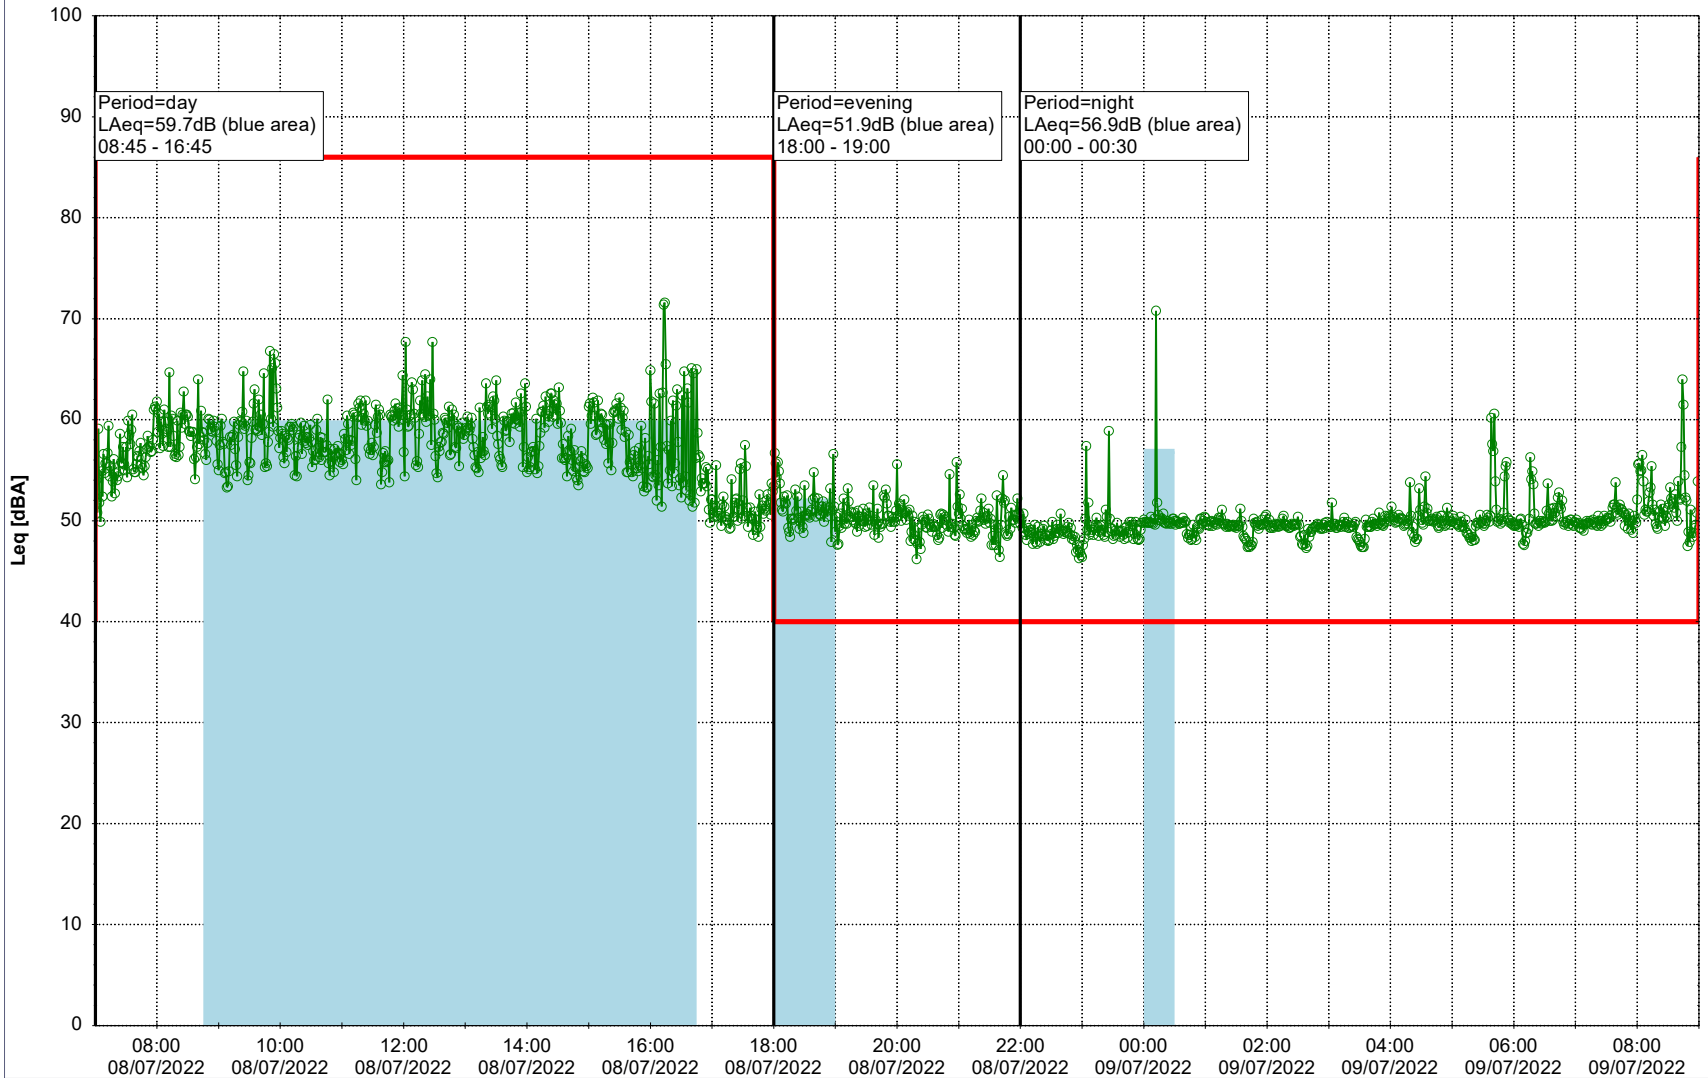

Noise Time Related Diagram

08/07/2022

09/07/2022

○○○○ MOP_NS01