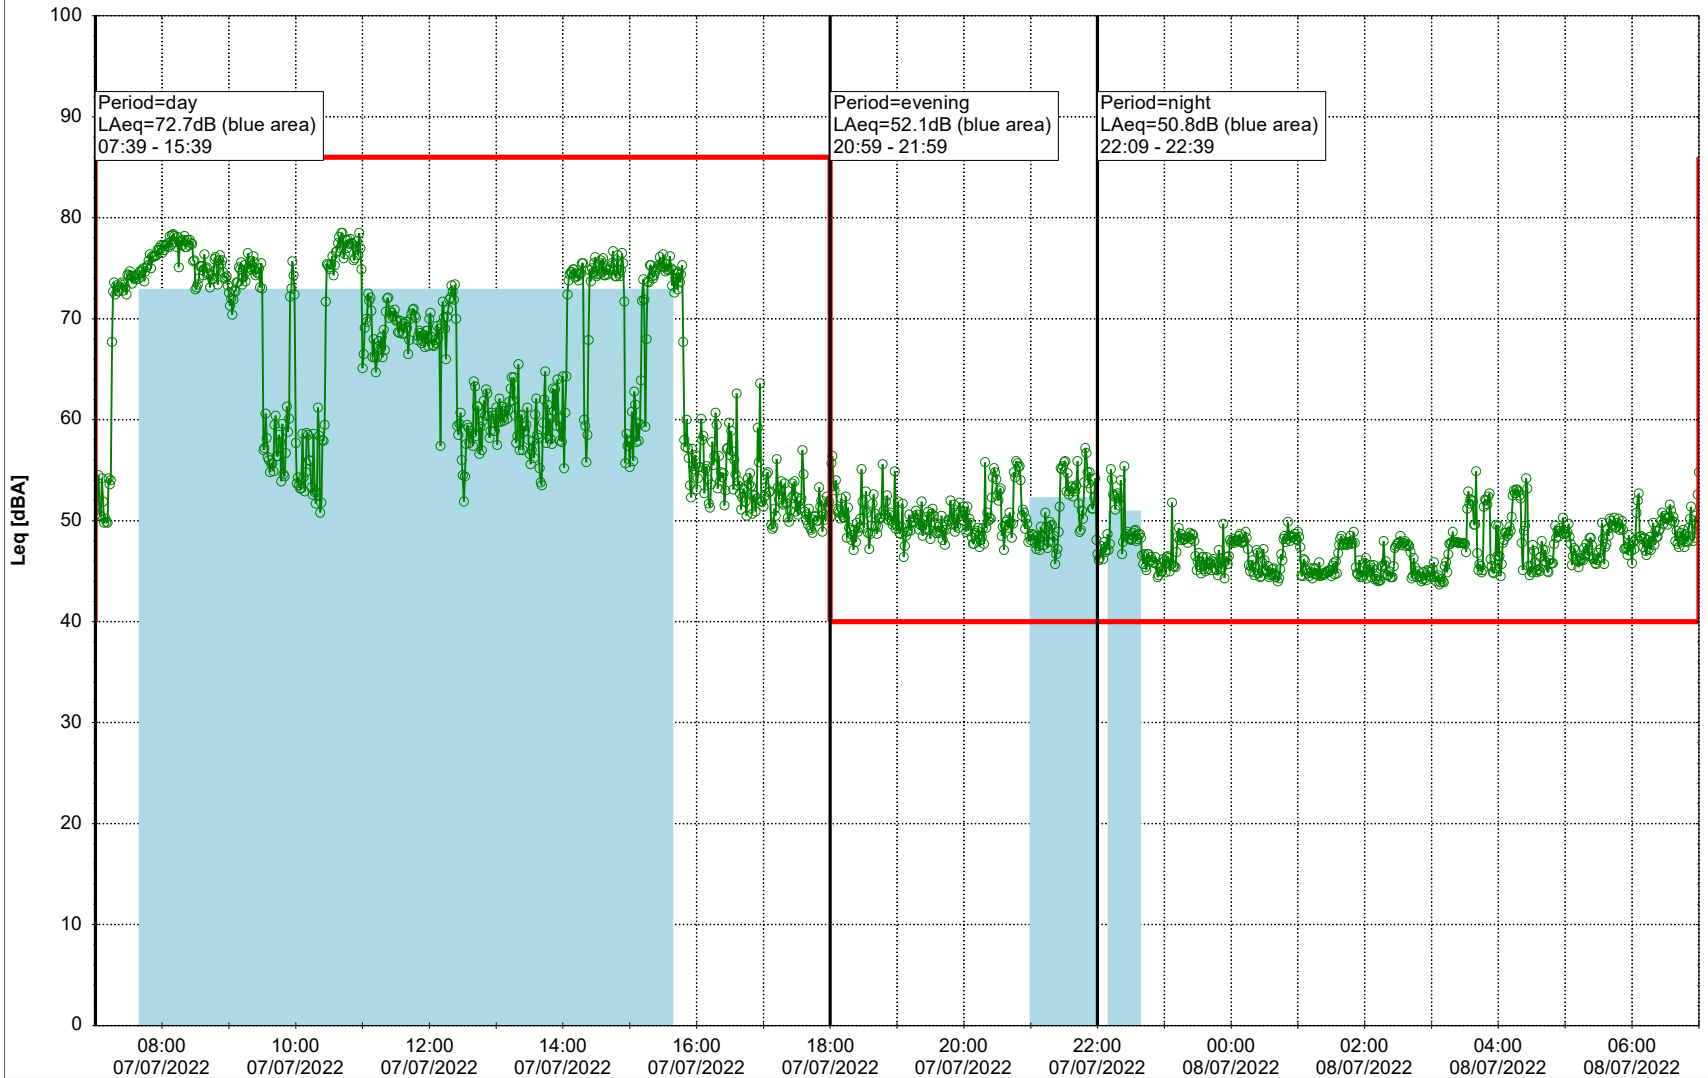

Remarks

...

Noise Time Related Diagram

06/07/2022
07/07/2022

○○○ MOP_NS01

Project: Kronos Sydhavnen
Construction: Mozarts Plads
Location: N-V

Plan View

Remarks

...

Noise Time Related Diagram

07/07/2022
08/07/2022

○○○ MOP_NS01

Project: Kronos Sydhavnen
Construction: Mozarts Plads
Location: N-V

Plan View

Remarks

...