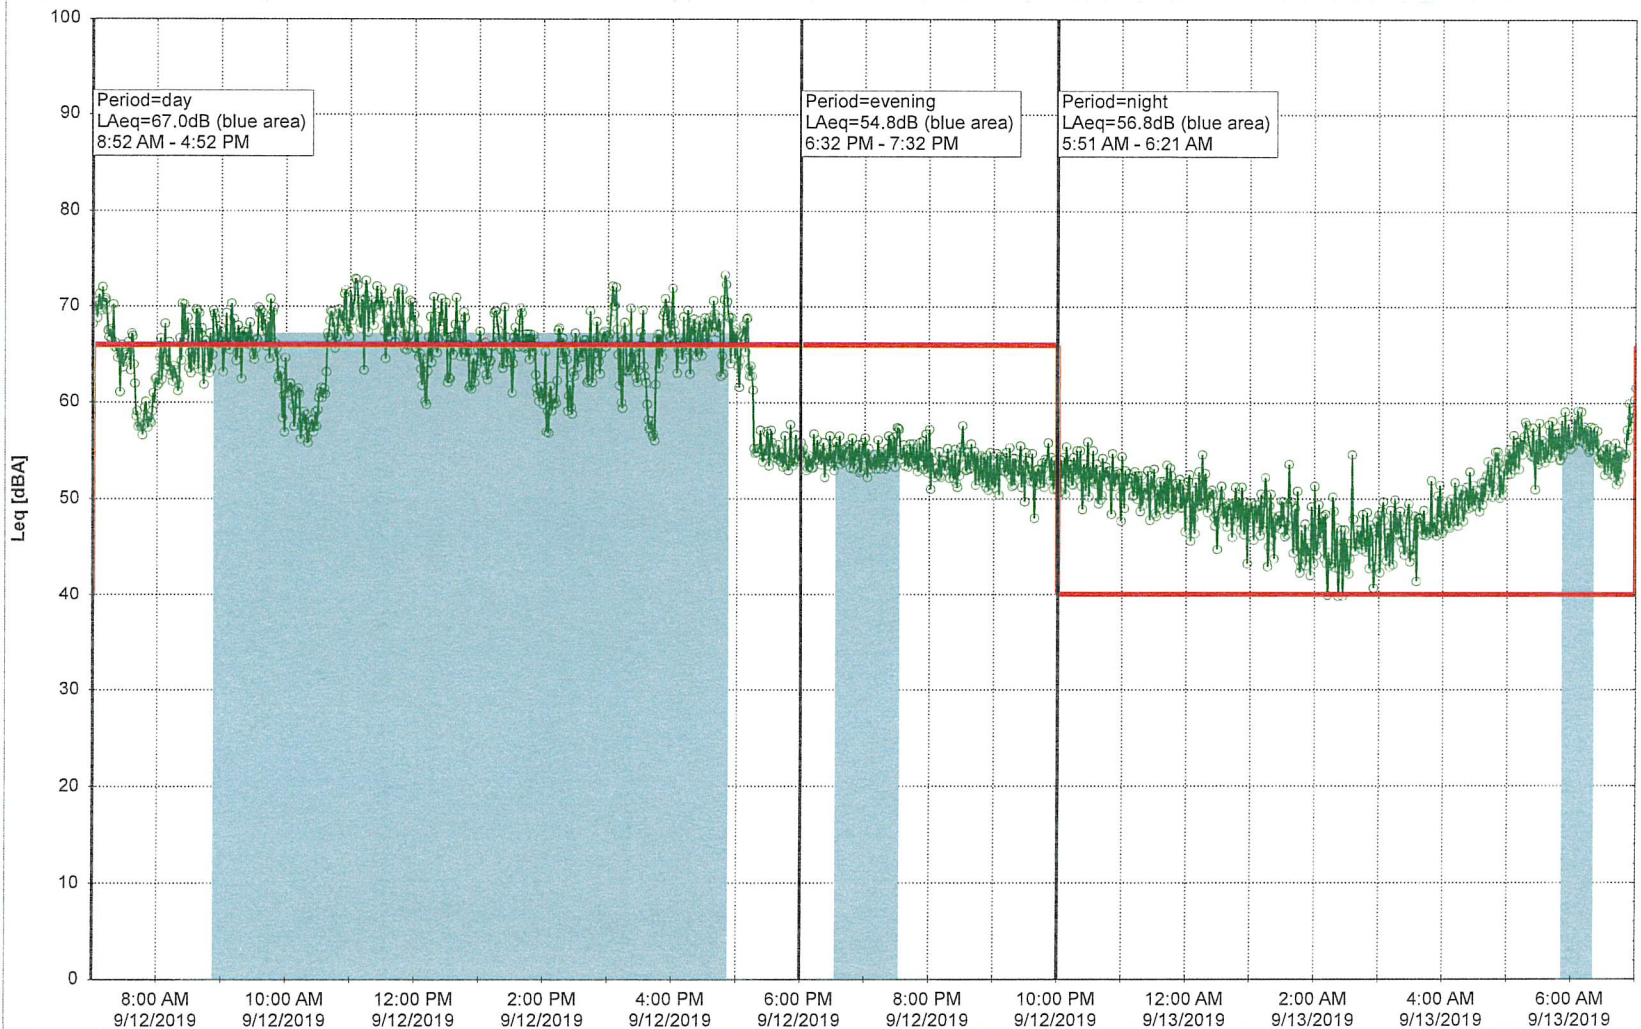

Plan View

Remarks

Noise Time Related Diagram

SLU_NS01

Project: Kronos Sydhavnen
Construction: Sluseholmen
Location: N-V

Plan View

Remarks

Noise Time Related Diagram

9/12/2019
9/13/2019

SLU_NS01

Project: Kronos Sydhavnen
Construction: Sluseholmen
Location: N-V

9/13/2019
9/14/2019

Plan View

Noise Time Related Diagram

SLU_NS01

Project: Kronos Sydhavnen
Construction: Sluseholmen
Location: N-V

9/14/2019
9/15/2019

Plan View

Remarks

Noise Time Related Diagram

SLU_NS01

Project: Kronos Sydhavnen
Construction: Sluseholmen
Location: N-V

9/15/2019
9/16/2019

Plan View

Remarks

Noise Time Related Diagram

SLU_NS01