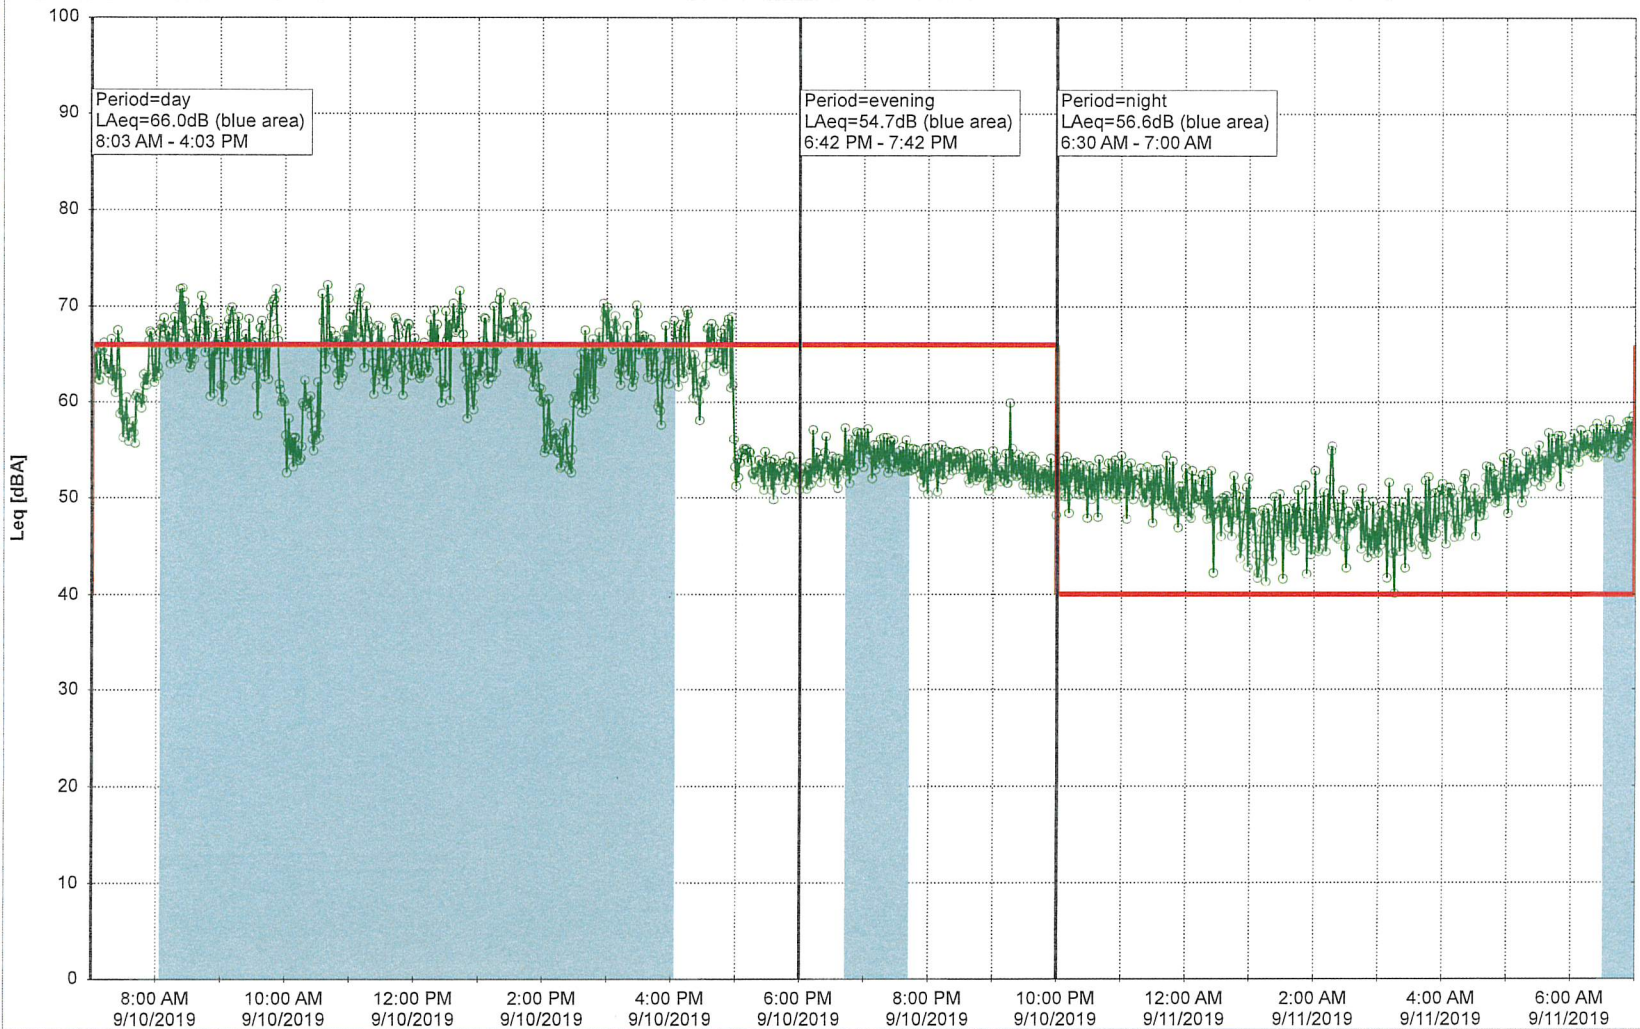

Noise Time Related Diagram

SLU_NS01