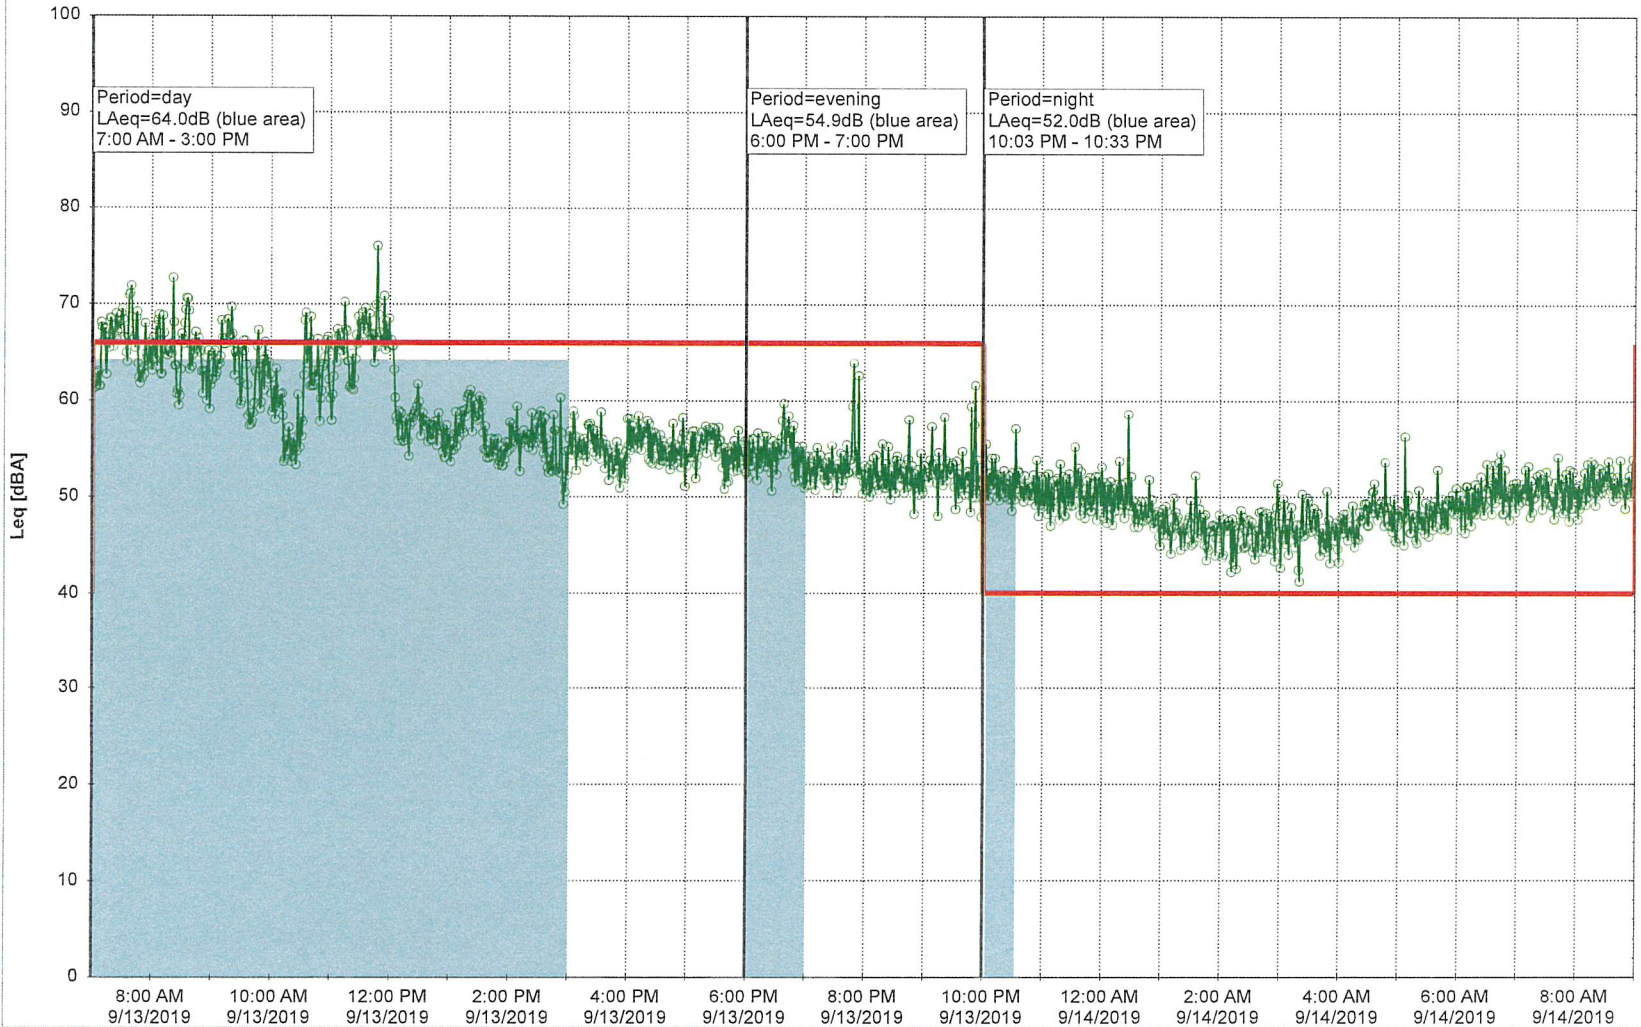

9/12/2019
9/13/2019

SLU_NS01

Project: Kronos Sydhavnen
Construction: Sluseholmen
Location: N-V

9/13/2019
9/14/2019

Plan View

Noise Time Related Diagram

SLU_NS01

Project: Kronos Sydhavnen
Construction: Sluseholmen
Location: N-V

9/14/2019
9/15/2019

Plan View

Remarks

Noise Time Related Diagram

SLU_NS01

Project: Kronos Sydhavnen
Construction: Sluseholmen
Location: N-V

9/15/2019
9/16/2019

Plan View

Remarks

Noise Time Related Diagram

SLU_NS01