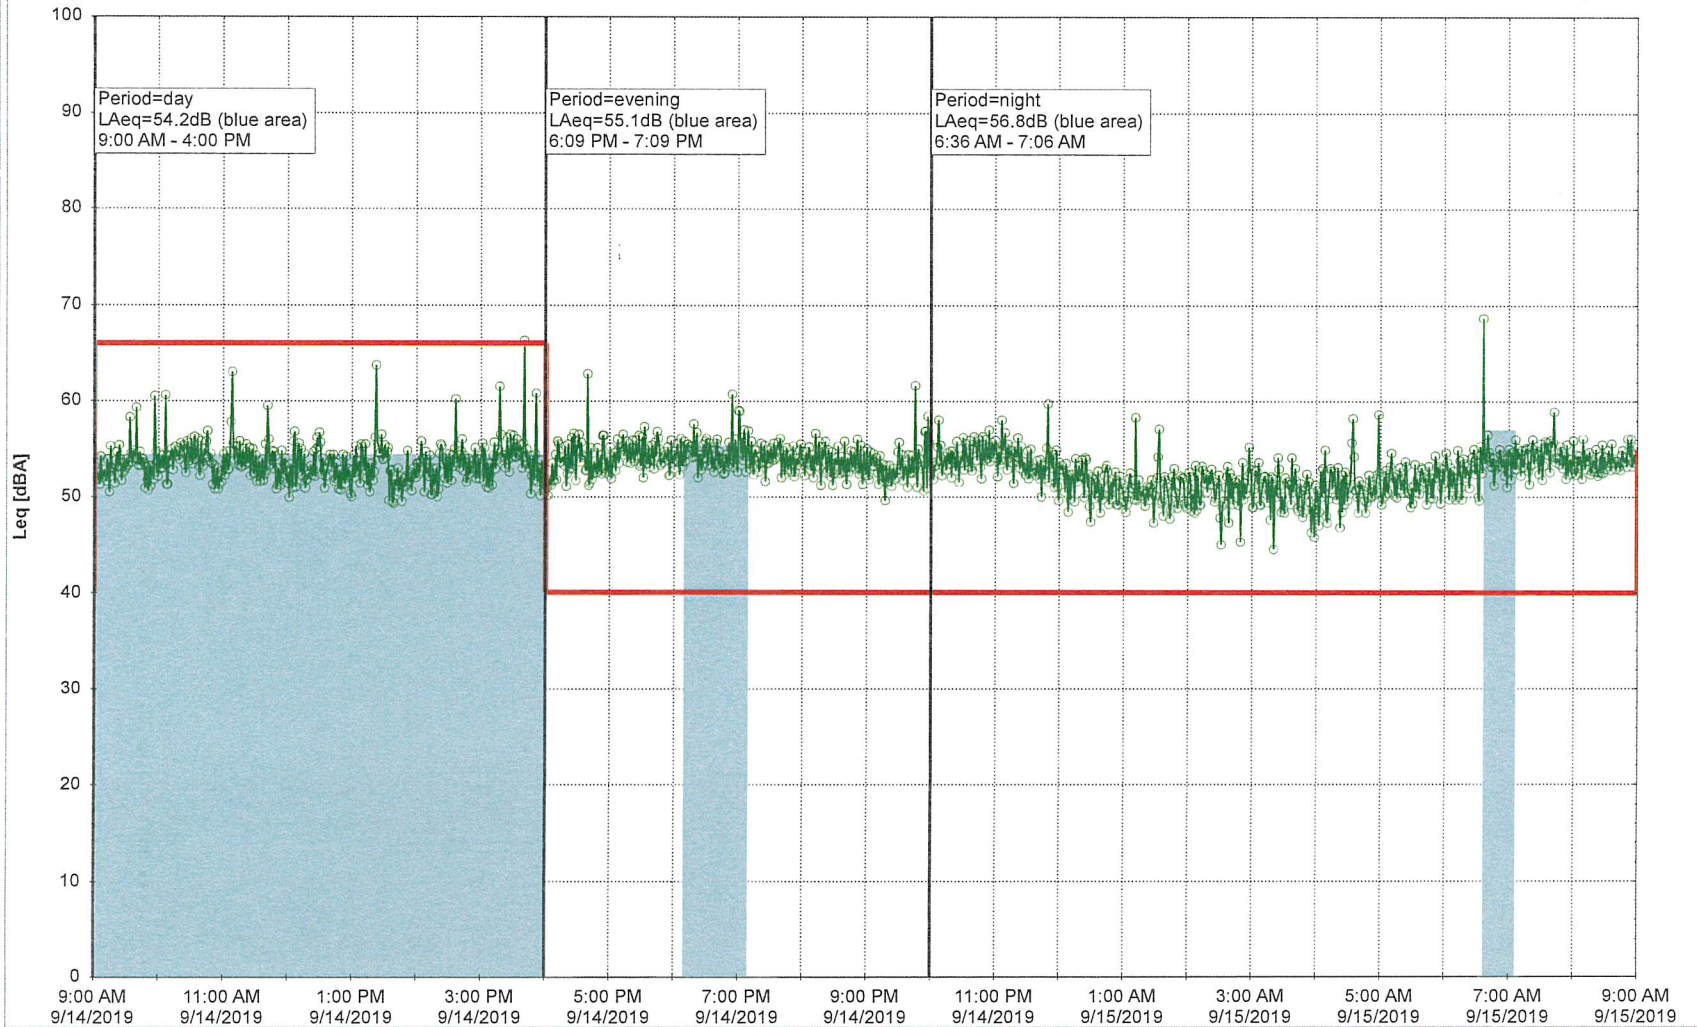

9/14/2019
9/15/2019

Plan View

Remarks

Noise Time Related Diagram

SLU_NS01

Project: Kronos Sydhavnen
Construction: Sluseholmen
Location: N-V

9/15/2019
9/16/2019

Plan View

Remarks

Noise Time Related Diagram

SLU_NS01