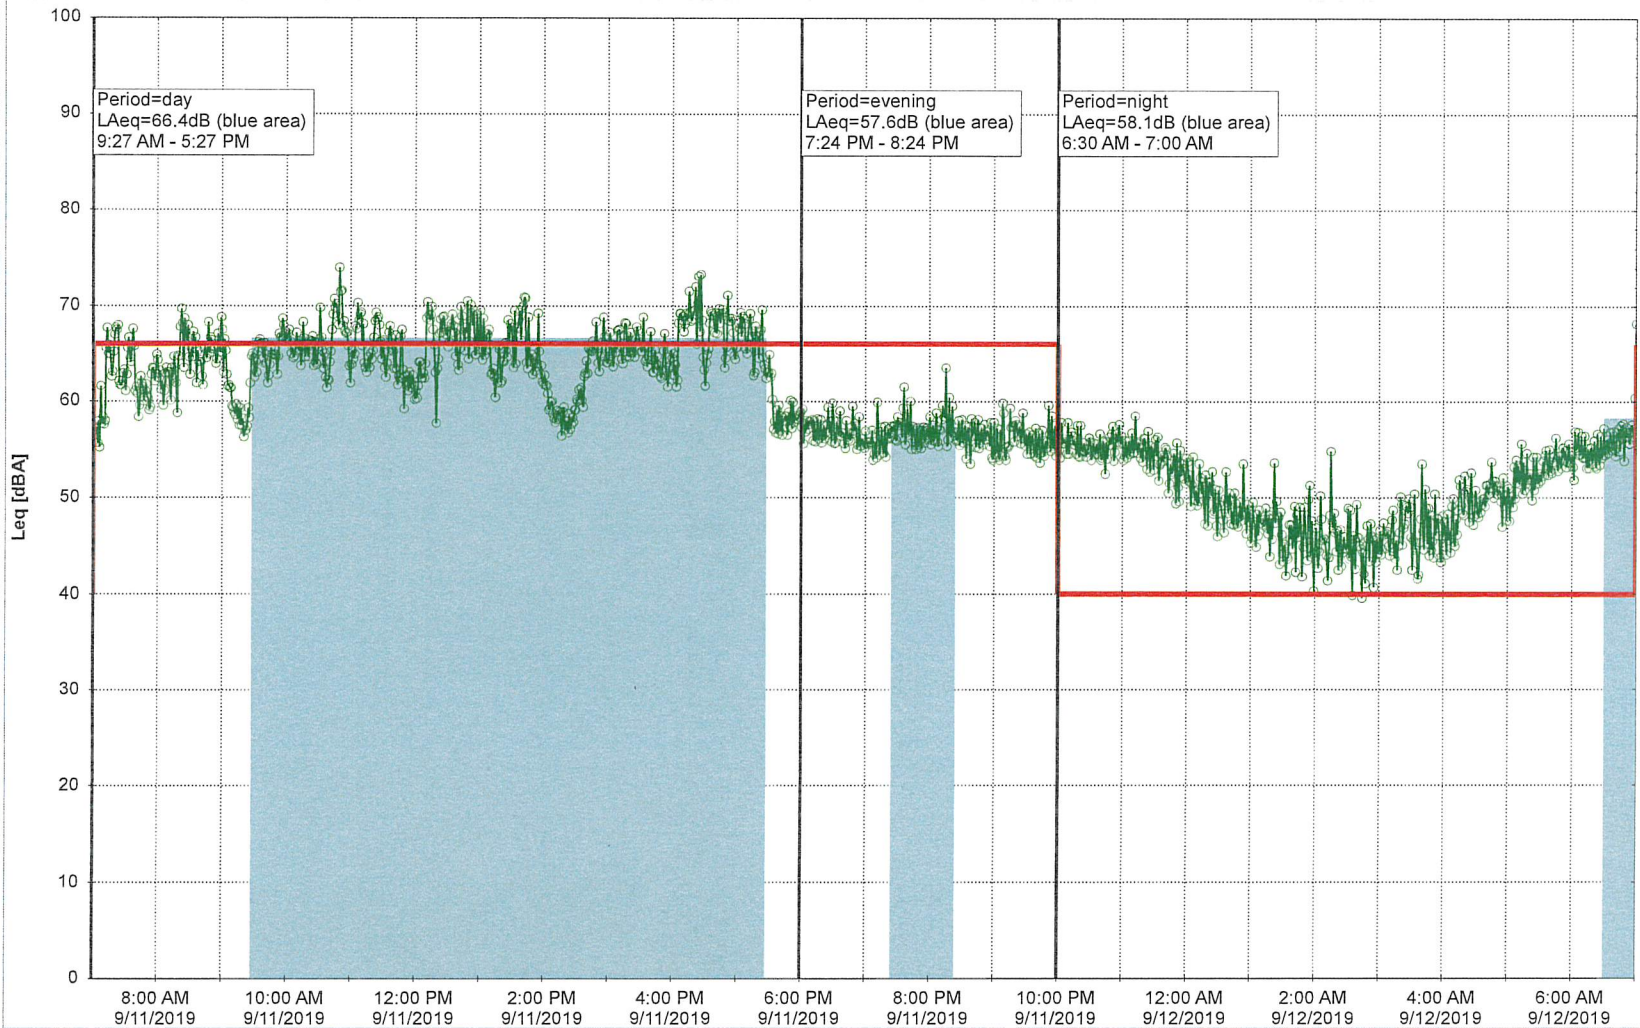

Noise Time Related Diagram

SLU_NS01