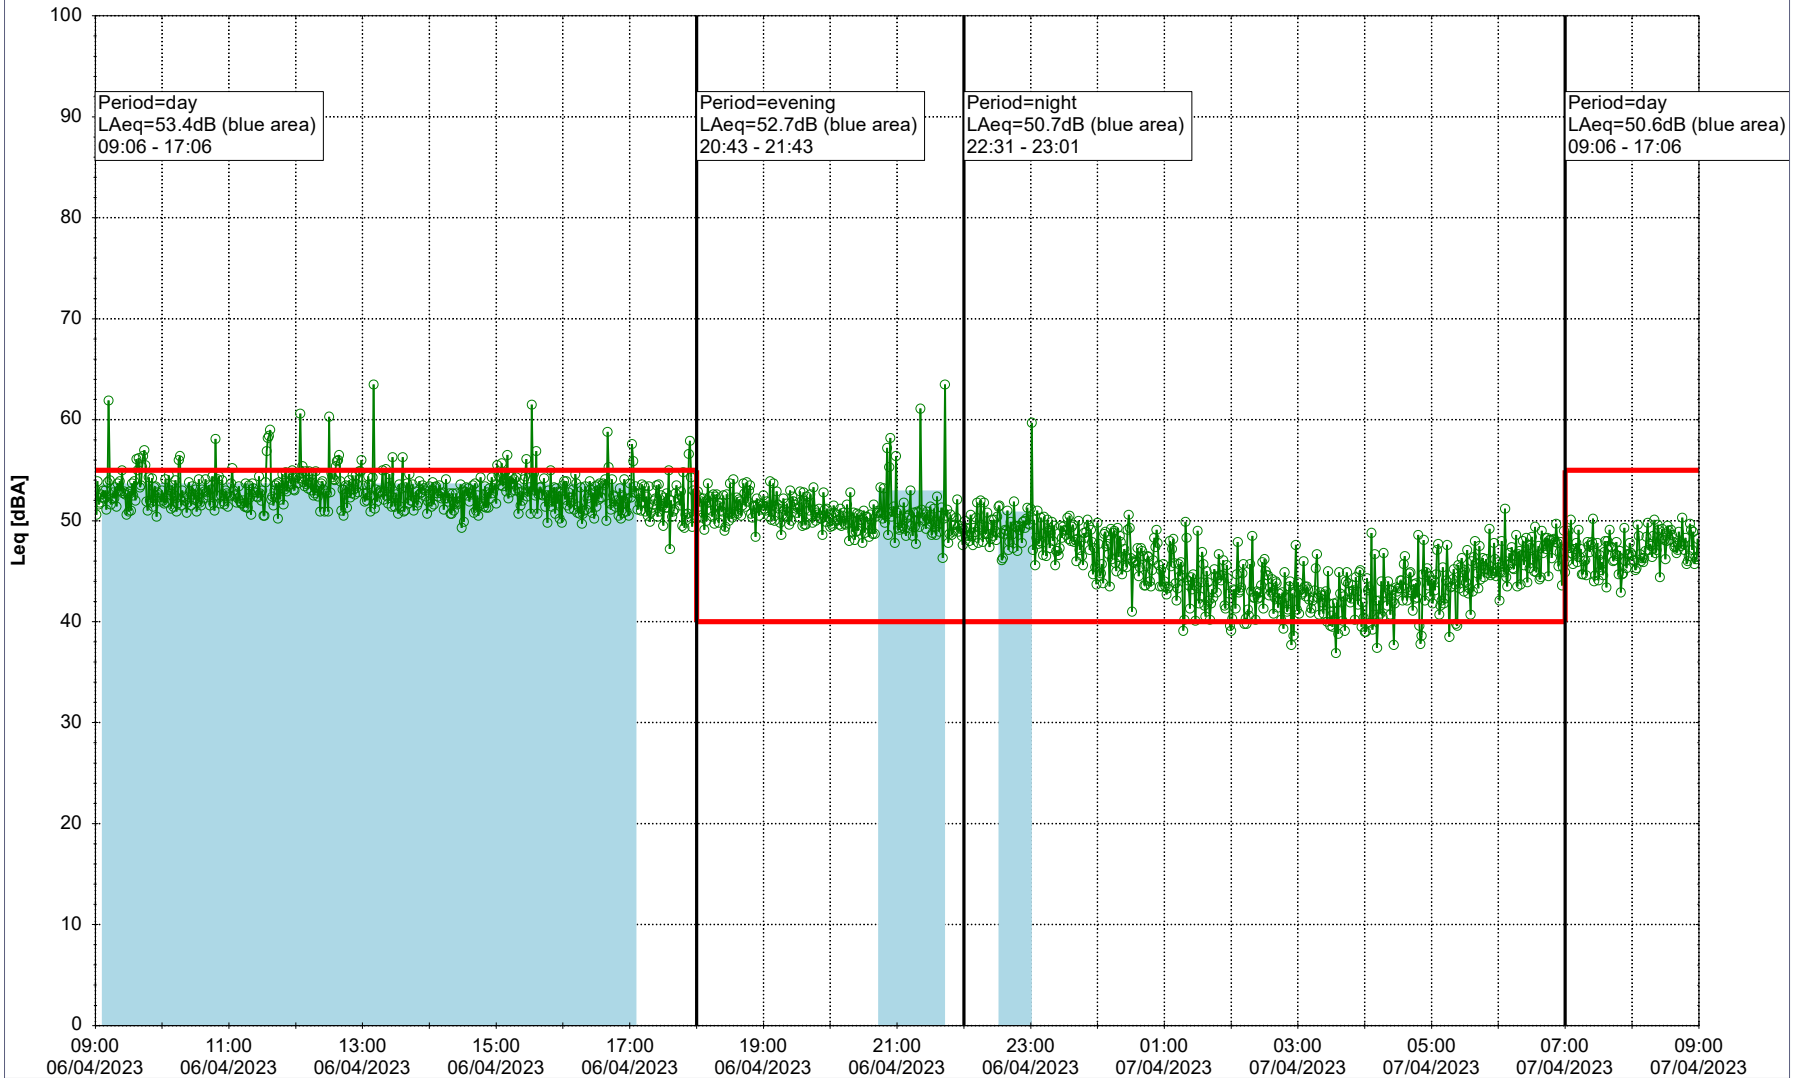

Project: Kronos Sydhavnen
Construction: Sluseholmen
Location: N-V

Plan View

0 5 10 15 20 [m]

Remarks

...

Noise Time Related Diagram

06/04/2023
07/04/2023

○○○○ SLU_NS01

Project: Kronos Sydhavnen
Construction: Sluseholmen
Location: N-V

Plan View

Remarks

...

Noise Time Related Diagram

07/04/2023
08/04/2023

SLU_NS01

Project: Kronos Sydhavnen
Construction: Sluseholmen
Location: N-V

Plan View

Remarks

...

Noise Time Related Diagram

08/04/2023
09/04/2023

SLU_NS01

Project: Kronos Sydhavnen
Construction: Sluseholmen
Location: N-V

Plan View