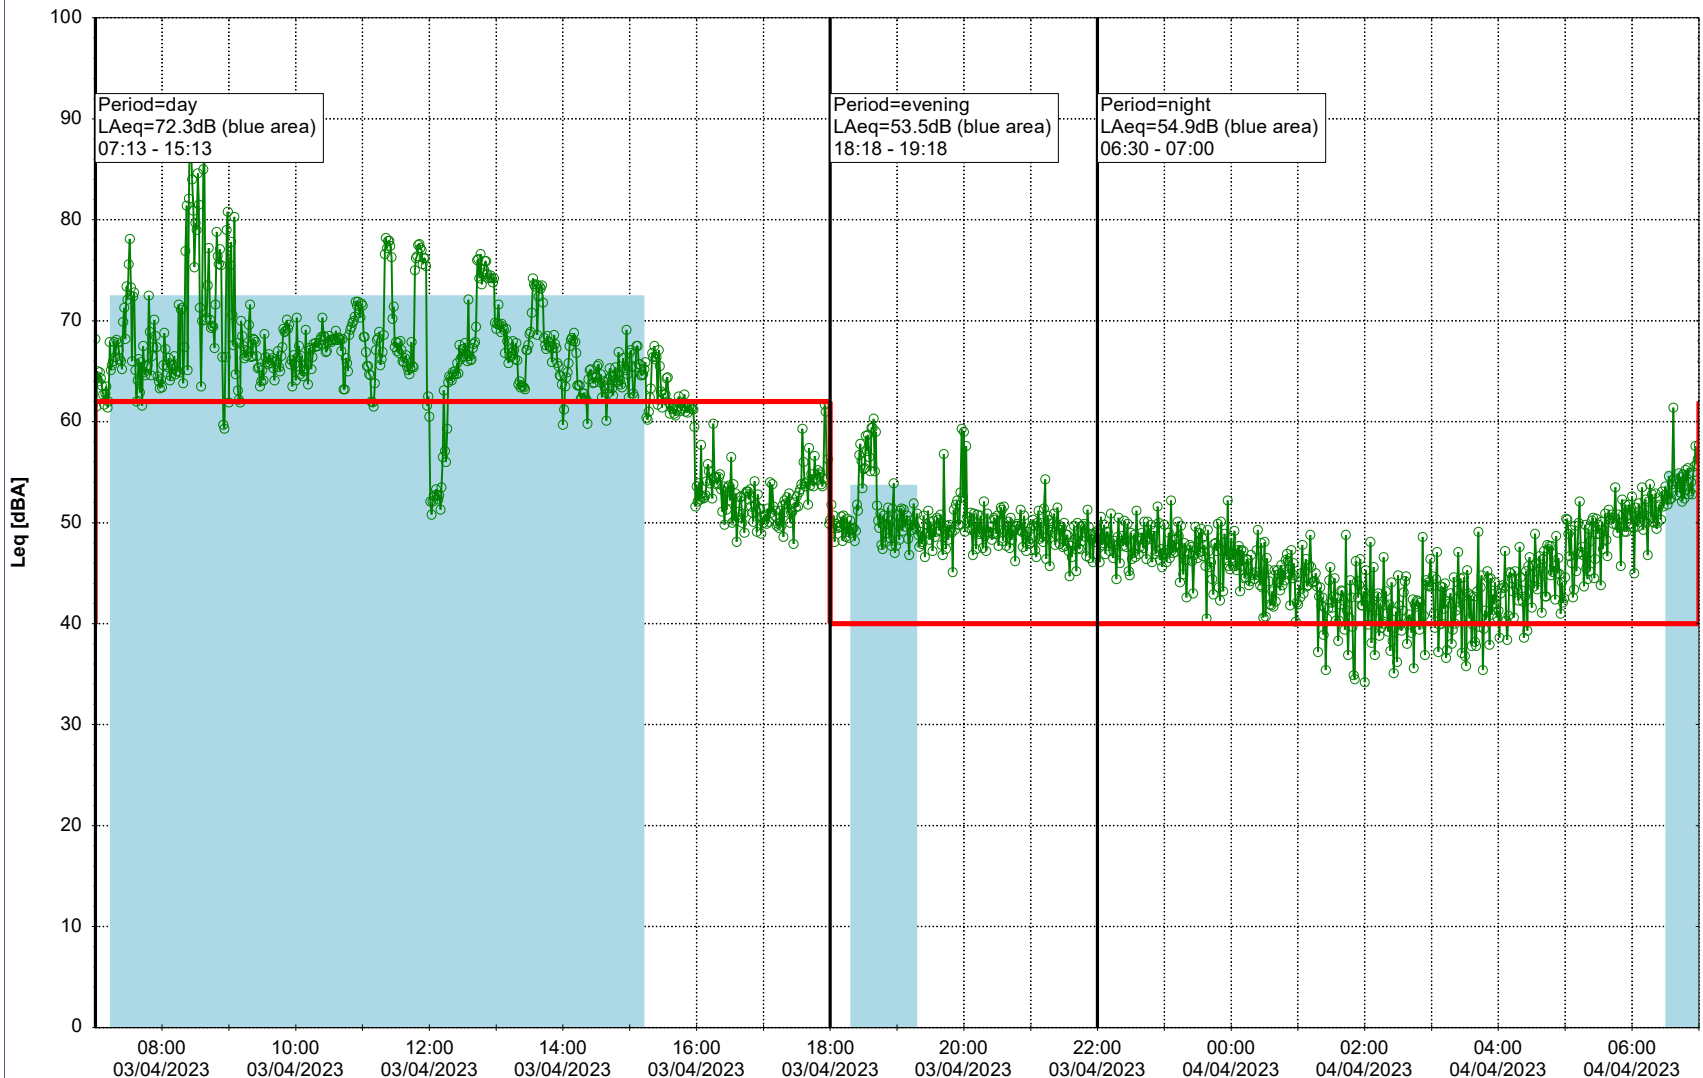

Project: Kronos Sydhavnen
Construction: Sluseholmen
Location: N-V

Plan View

Remarks

...

Noise Time Related Diagram

03/04/2023

04/04/2023

○○○○ SLU_NS01

Project: Kronos Sydhavnen
Construction: Sluseholmen
Location: N-V

Plan View

0 5 10 15 20 [m]

Remarks

...

Noise Time Related Diagram

04/04/2023
05/04/2023

○○○○ SLU_NS01

Project: Kronos Sydhavnen
Construction: Sluseholmen
Location: N-V

Plan View

0 5 10 15 20 [m]

Remarks

...

Noise Time Related Diagram

05/04/2023
06/04/2023

○○○○ SLU_NS01

Project: Kronos Sydhavnen
Construction: Sluseholmen
Location: N-V

Plan View

0 5 10 15 20 [m]

Remarks

...

Noise Time Related Diagram

06/04/2023
07/04/2023

○○○○ SLU_NS01