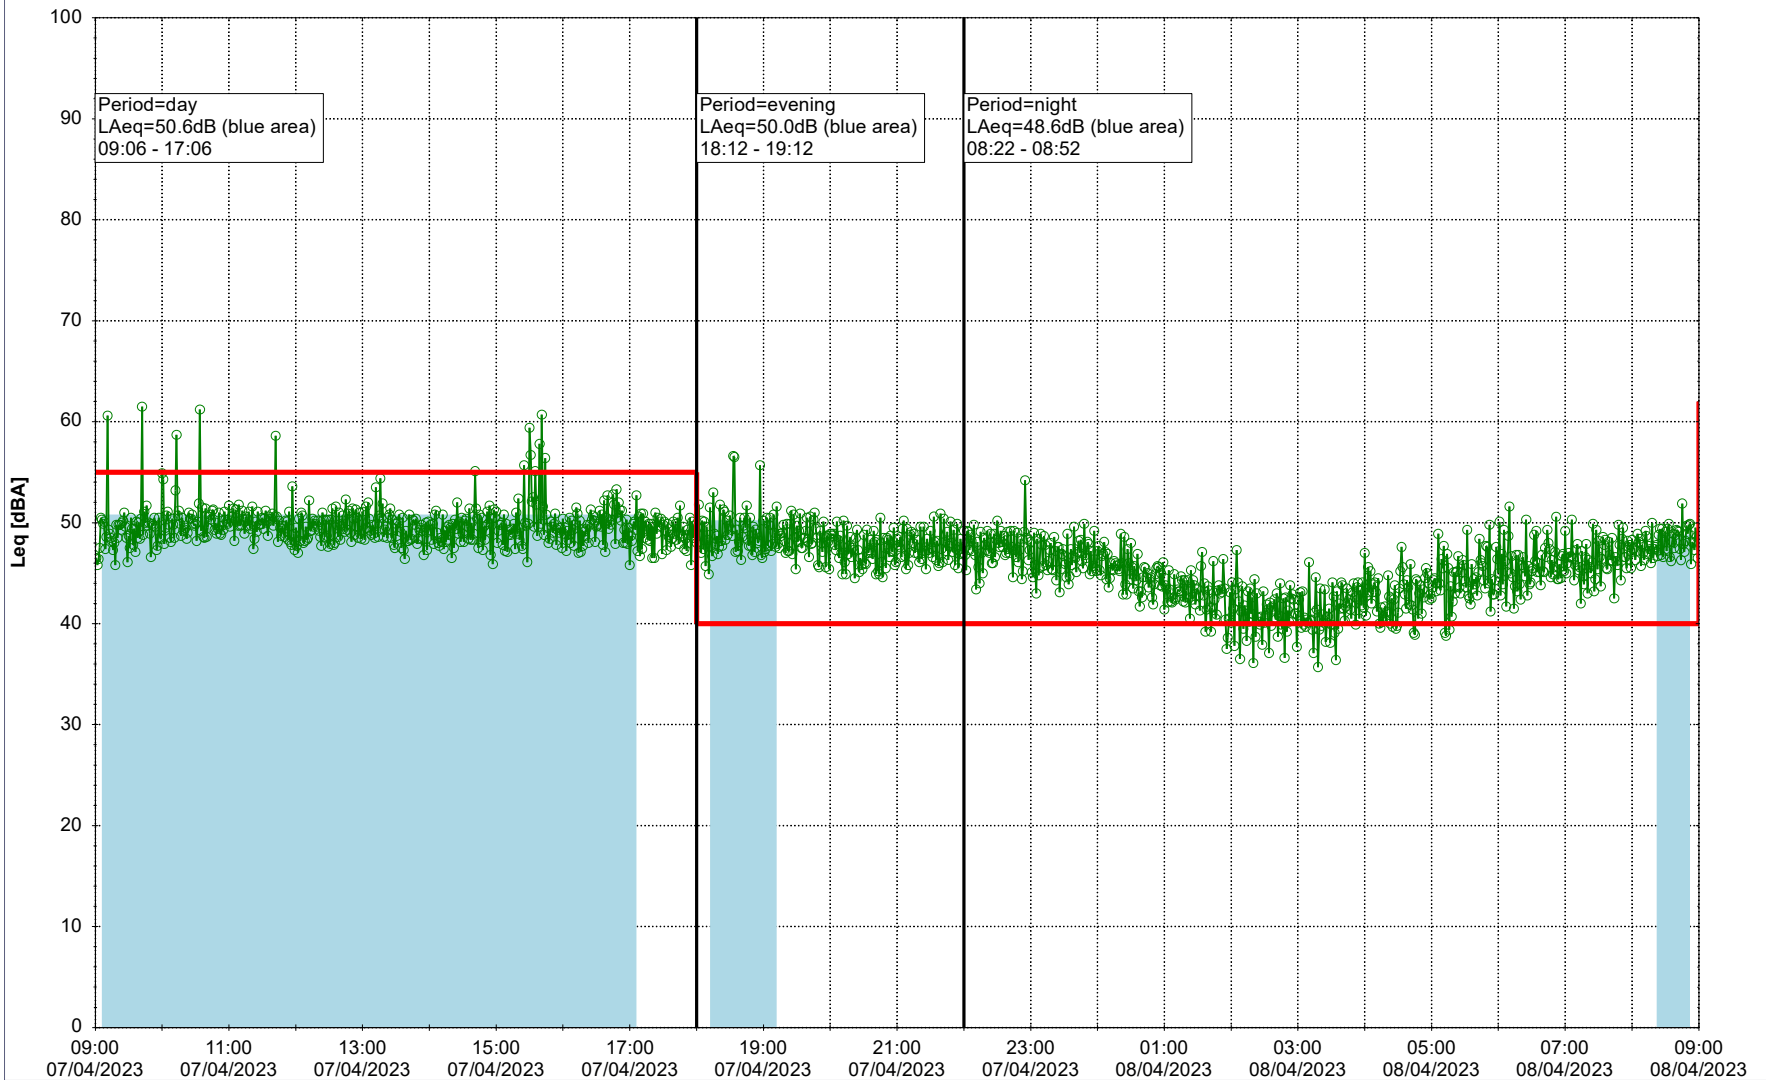

Project: Kronos Sydhavnen
Construction: Sluseholmen
Location: N-V

Plan View

Remarks

...

Noise Time Related Diagram

07/04/2023
08/04/2023

SLU_NS01

Project: Kronos Sydhavnen
Construction: Sluseholmen
Location: N-V

Plan View

Remarks

...

Noise Time Related Diagram

08/04/2023
09/04/2023

SLU_NS01

Project: Kronos Sydhavnen
Construction: Sluseholmen
Location: N-V

Plan View