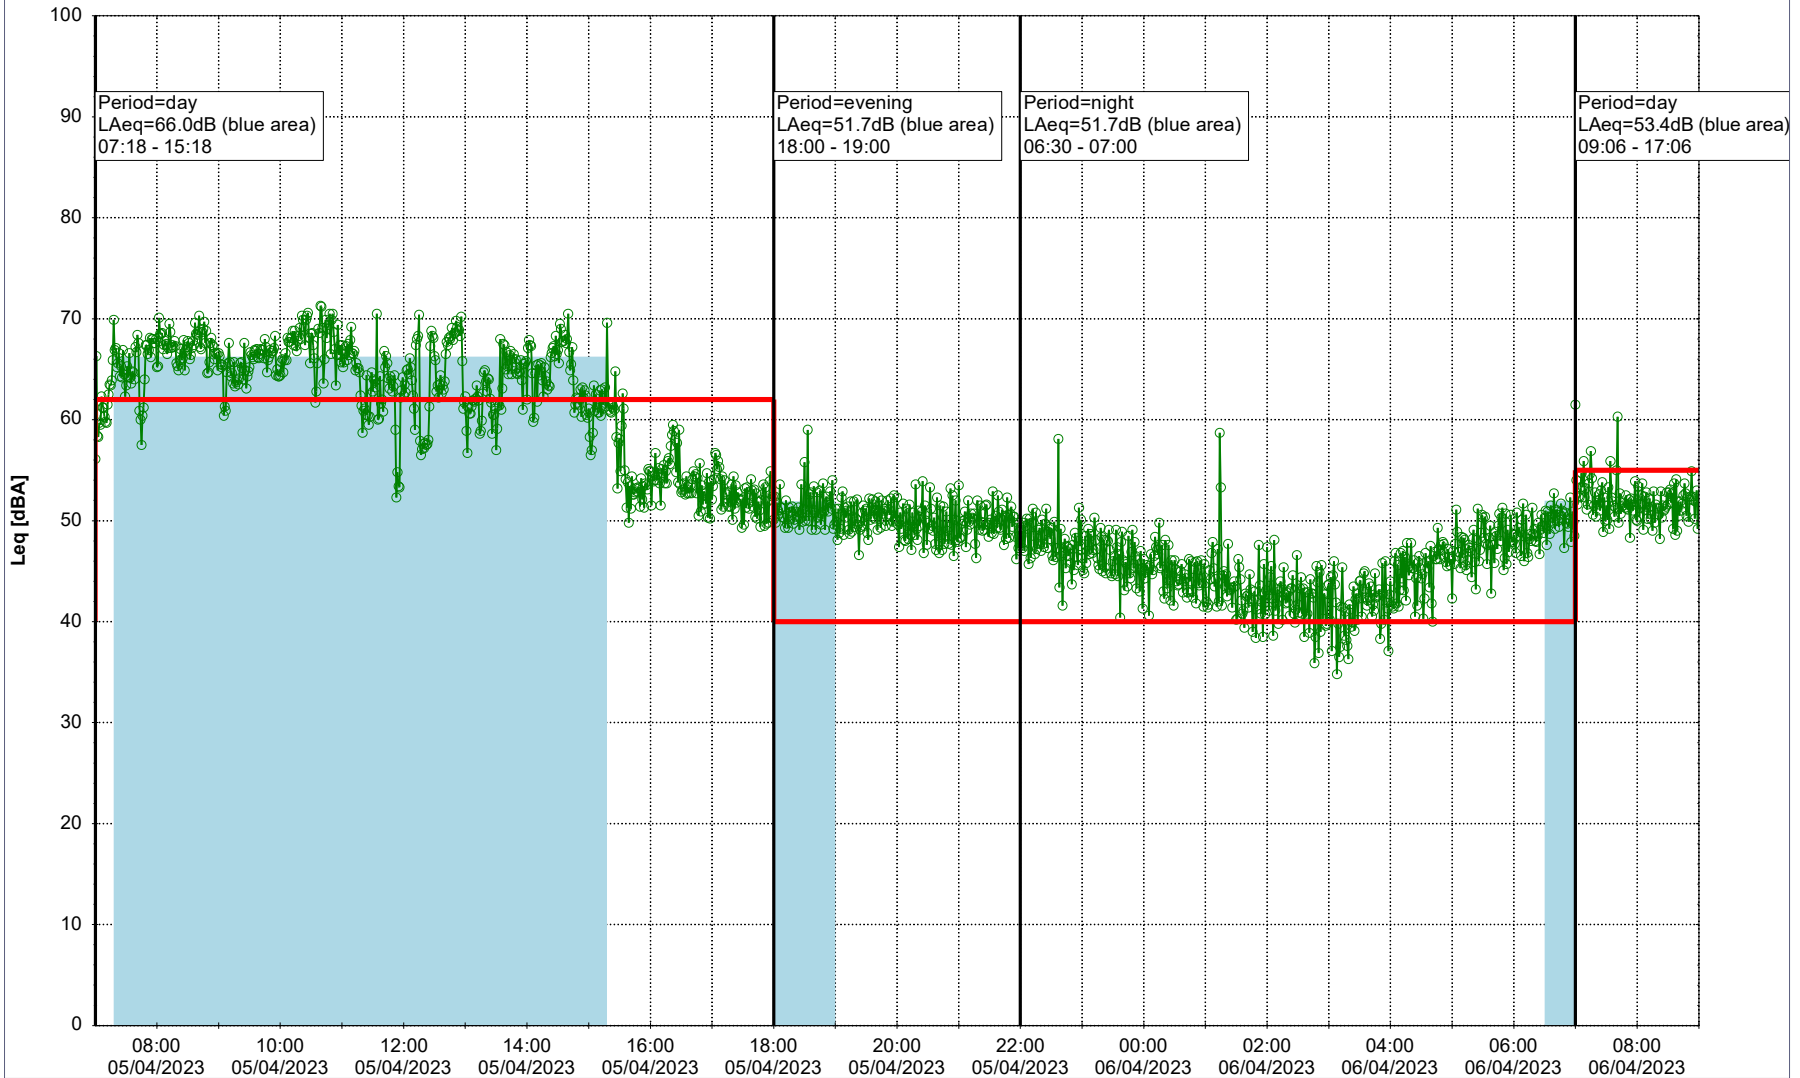

Project: Kronos Sydhavnen
Construction: Sluseholmen
Location: N-V

Plan View

0 5 10 15 20 [m]

Remarks

...

Noise Time Related Diagram

05/04/2023
06/04/2023

○○○○ SLU_NS01

Project: Kronos Sydhavnen
Construction: Sluseholmen
Location: N-V

Plan View

0 5 10 15 20 [m]

Remarks

...

Noise Time Related Diagram

06/04/2023
07/04/2023

○○○○ SLU_NS01

Project: Kronos Sydhavnen
Construction: Sluseholmen
Location: N-V

Plan View

Remarks

...

Noise Time Related Diagram

07/04/2023
08/04/2023

SLU_NS01

Project: Kronos Sydhavnen
Construction: Sluseholmen
Location: N-V

Plan View

Remarks

...

Noise Time Related Diagram

08/04/2023
09/04/2023

SLU_NS01

Project: Kronos Sydhavnen
Construction: Sluseholmen
Location: N-V

Plan View