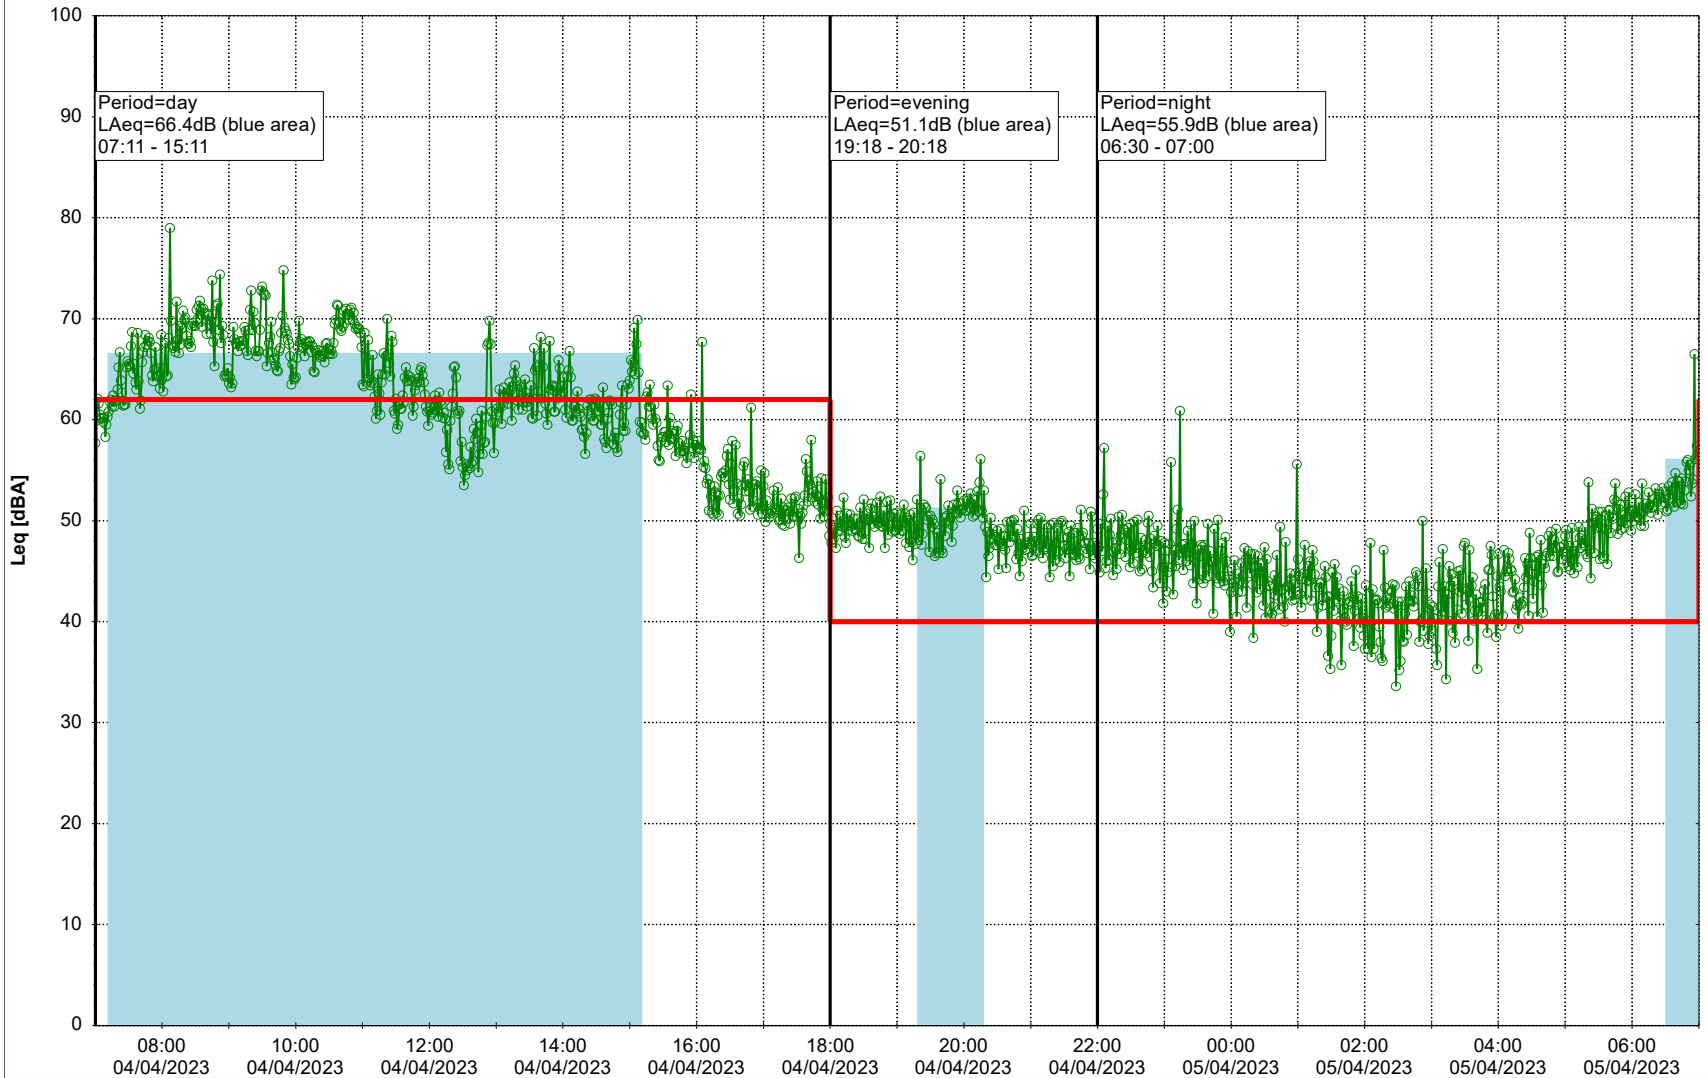

Project: Kronos Sydhavnen
Construction: Sluseholmen
Location: N-V

Plan View

0 5 10 15 20 [m]

Remarks

...

Noise Time Related Diagram

04/04/2023
05/04/2023

○○○○ SLU_NS01

Project: Kronos Sydhavnen
Construction: Sluseholmen
Location: N-V

Plan View

0 5 10 15 20 [m]

Remarks

...

Noise Time Related Diagram

05/04/2023
06/04/2023

○○○○ SLU_NS01

Project: Kronos Sydhavnen
Construction: Sluseholmen
Location: N-V

Plan View

0 5 10 15 20 [m]

Remarks

...

Noise Time Related Diagram

06/04/2023
07/04/2023

○○○○ SLU_NS01

Plan View

Remarks

...

Noise Time Related Diagram

08/04/2023
09/04/2023

SLU_NS01

Project: Kronos Sydhavnen
Construction: Sluseholmen
Location: N-V

Plan View