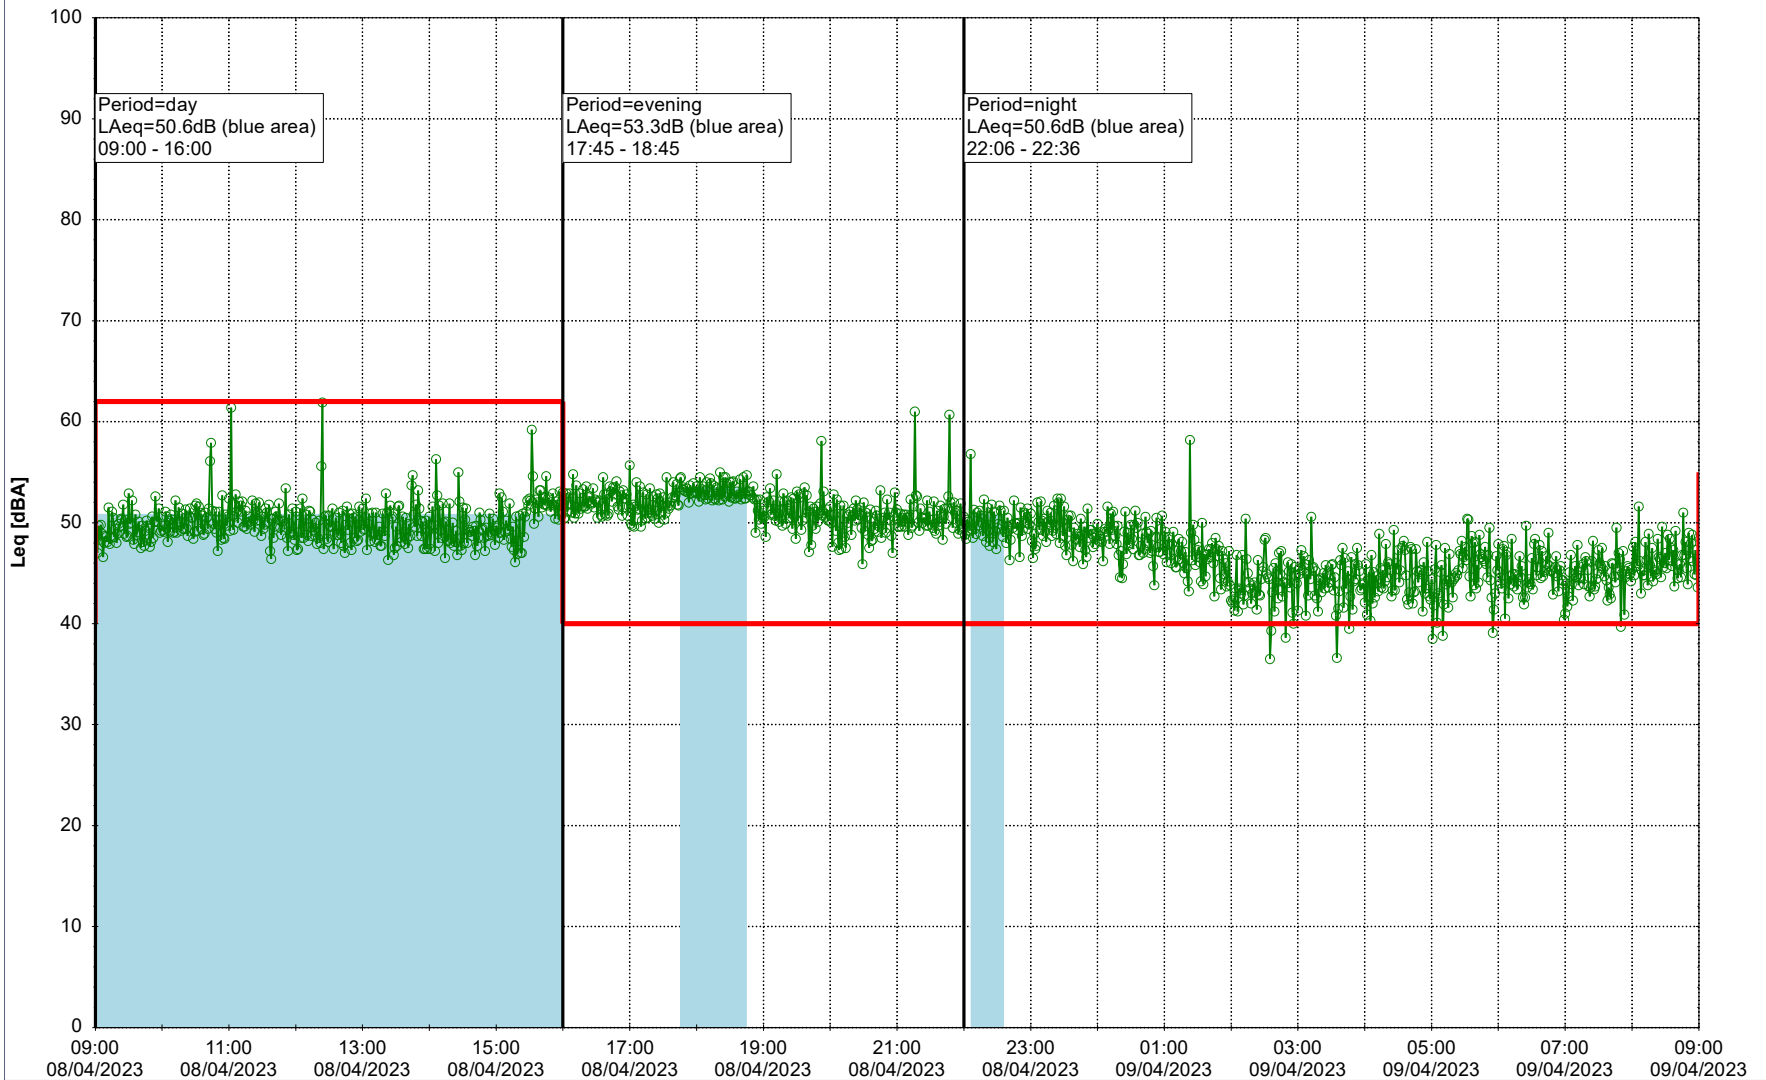

Project: Kronos Sydhavnen
Construction: Sluseholmen
Location: N-V

Plan View

Remarks

...

Noise Time Related Diagram

07/04/2023
08/04/2023

SLU_NS01

Project: Kronos Sydhavnen
Construction: Sluseholmen
Location: N-V

Plan View

Remarks

...

Noise Time Related Diagram

08/04/2023
09/04/2023

SLU_NS01

Project: Kronos Sydhavnen
Construction: Sluseholmen
Location: N-V

Plan View