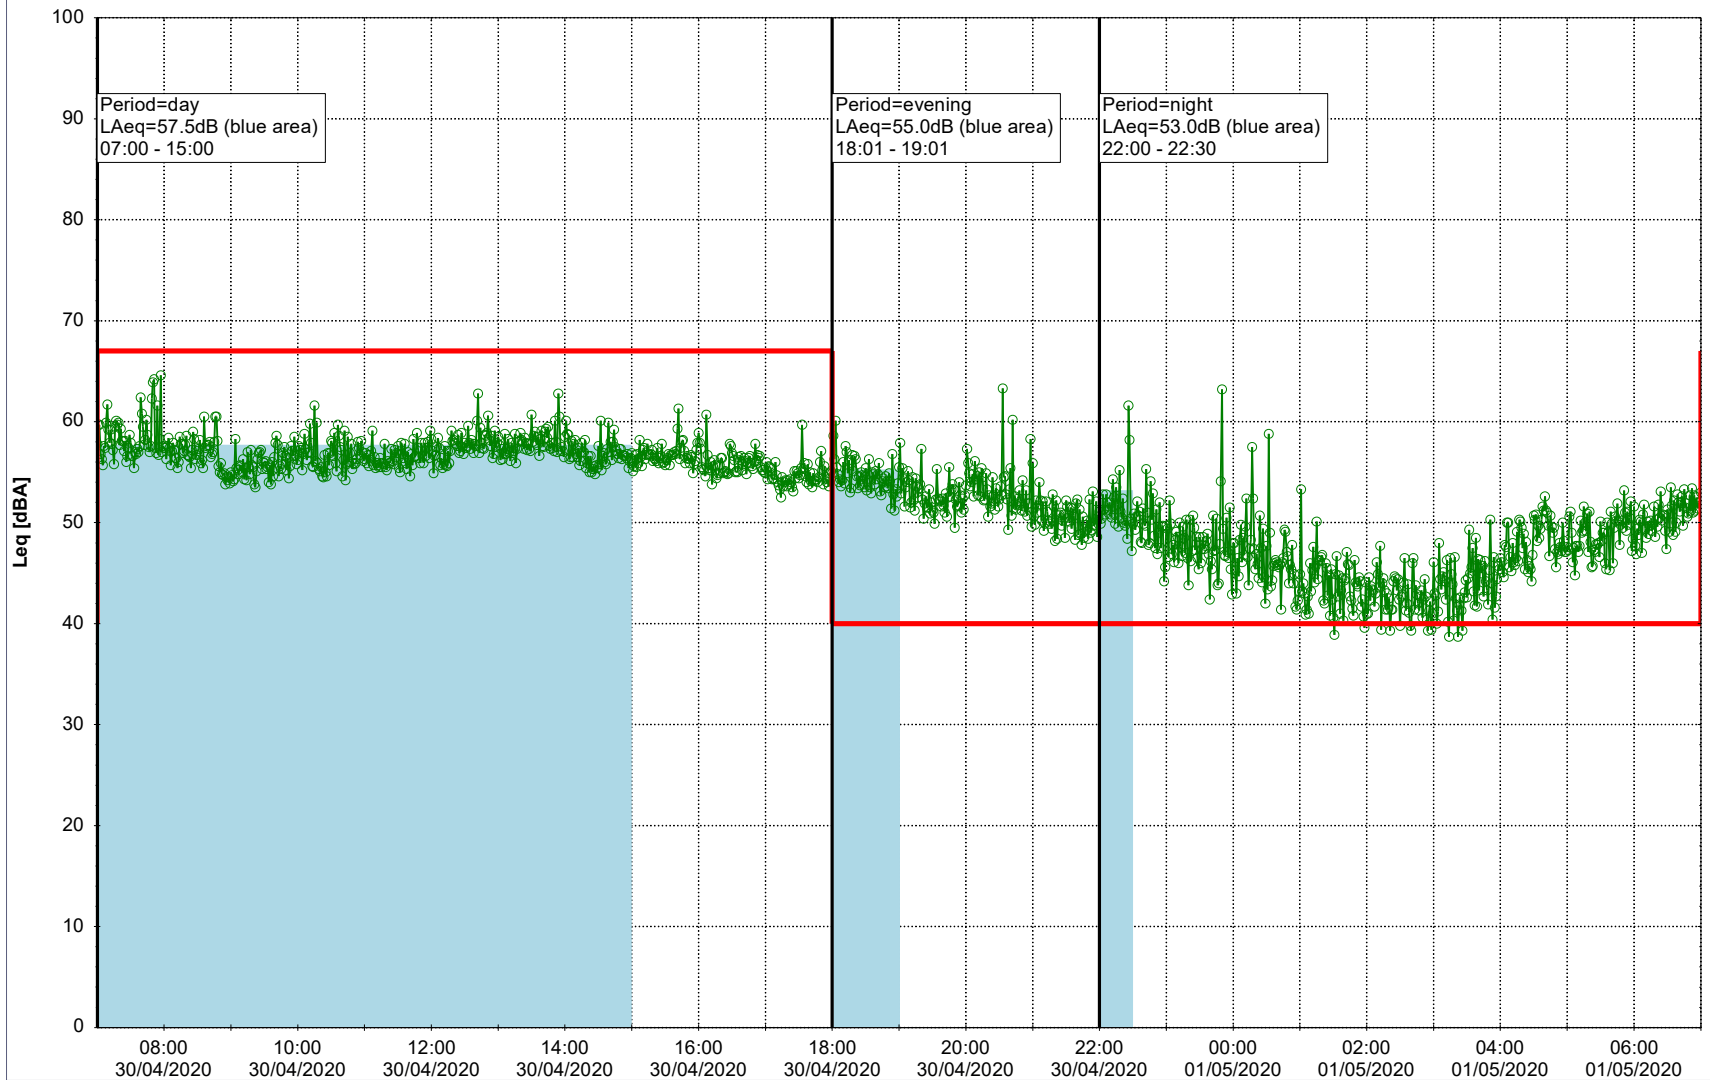

0 5 10 15 20 [m]

Remarks

...

Noise Time Related Diagram

29/04/2020
30/04/2020

○○○○ SLU_NS01

Project: Kronos Sydhavnen
Construction: Sluseholmen
Location: N-V

Plan View

Remarks

...

Noise Time Related Diagram

30/04/2020
01/05/2020

○○○ SLU_NS01

Project: Kronos Sydhavnen
Construction: Sluseholmen
Location: N-V

Plan View

Remarks

...

Noise Time Related Diagram

01/05/2020
02/05/2020

○○○○ SLU_NS01

Project: Kronos Sydhavnen
Construction: Sluseholmen
Location: N-V

Plan View

Remarks

...

Noise Time Related Diagram

02/05/2020
03/05/2020

○○○ SLU_NS01

Project: Kronos Sydhavnen
Construction: Sluseholmen
Location: N-V

Plan View

Remarks

...

Noise Time Related Diagram