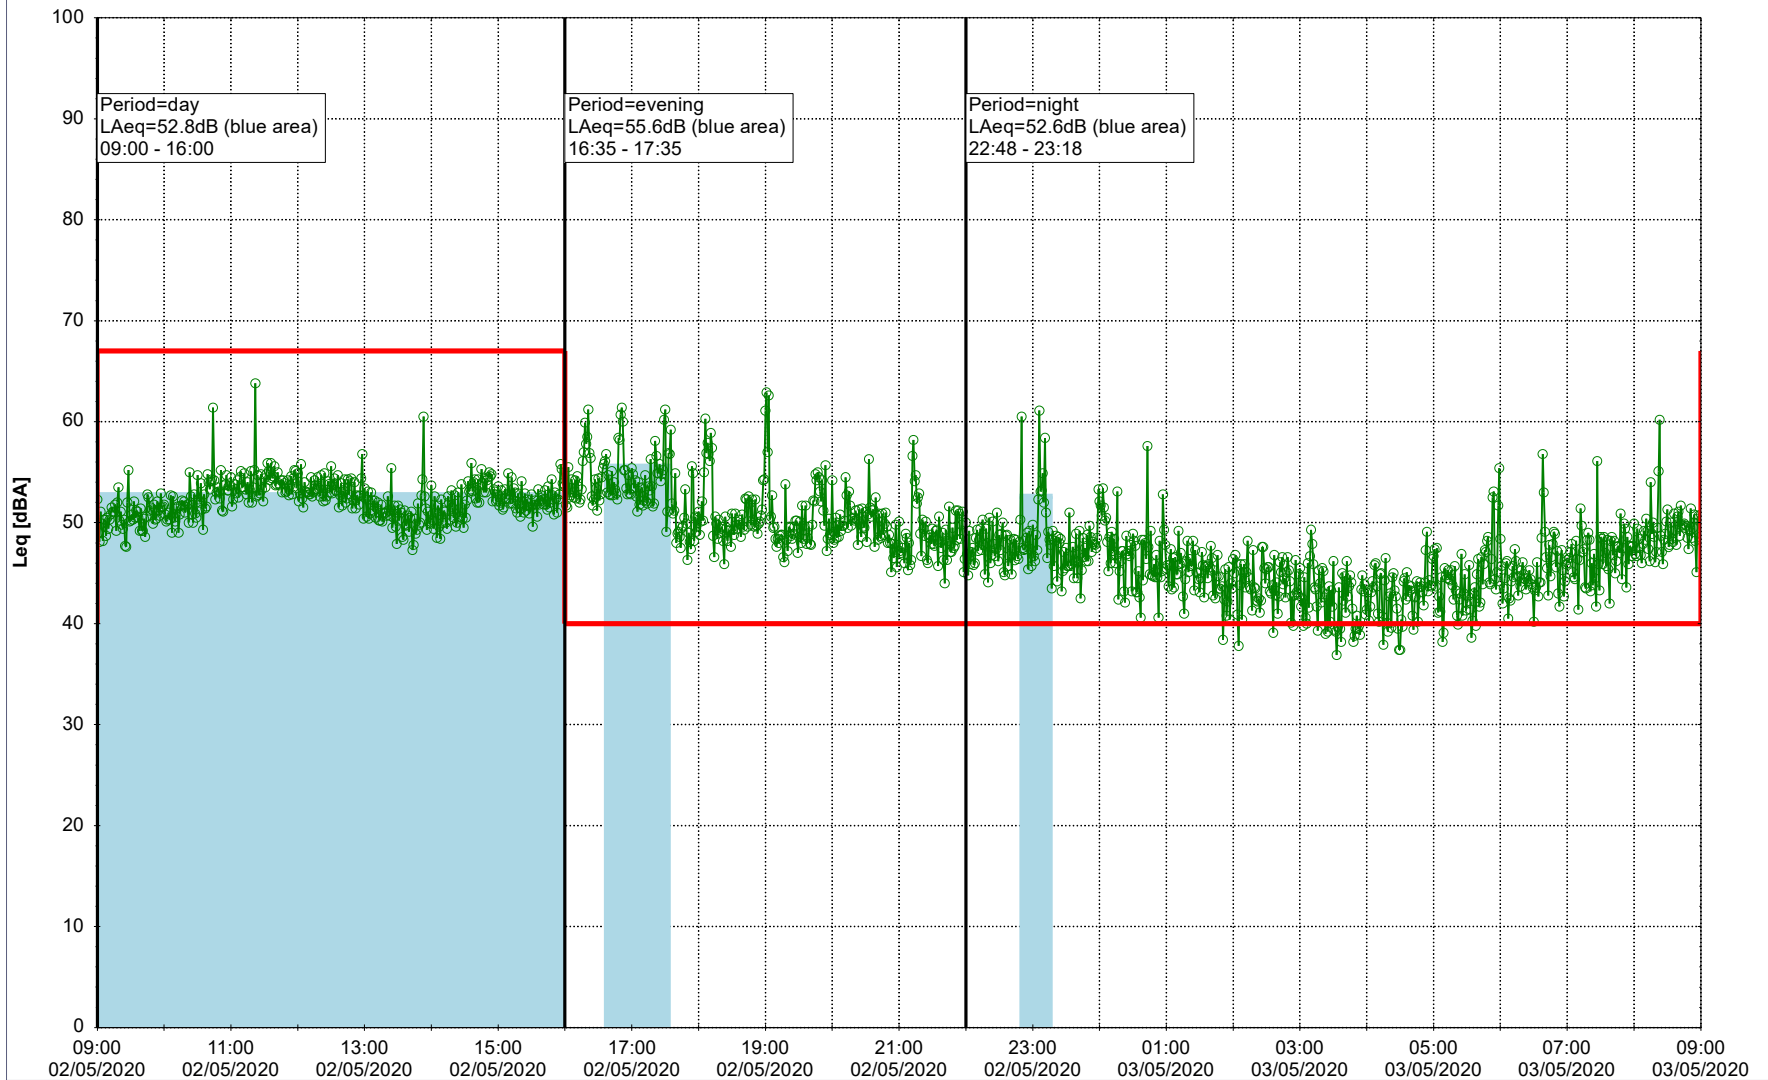

...

Noise Time Related Diagram

01/05/2020
02/05/2020

○○○○ SLU_NS01

Project: Kronos Sydhavnen
Construction: Sluseholmen
Location: N-V

Plan View

Remarks

...

Noise Time Related Diagram

02/05/2020
03/05/2020

○○○ SLU_NS01

Project: Kronos Sydhavnen
Construction: Sluseholmen
Location: N-V

Plan View

Remarks

...

Noise Time Related Diagram