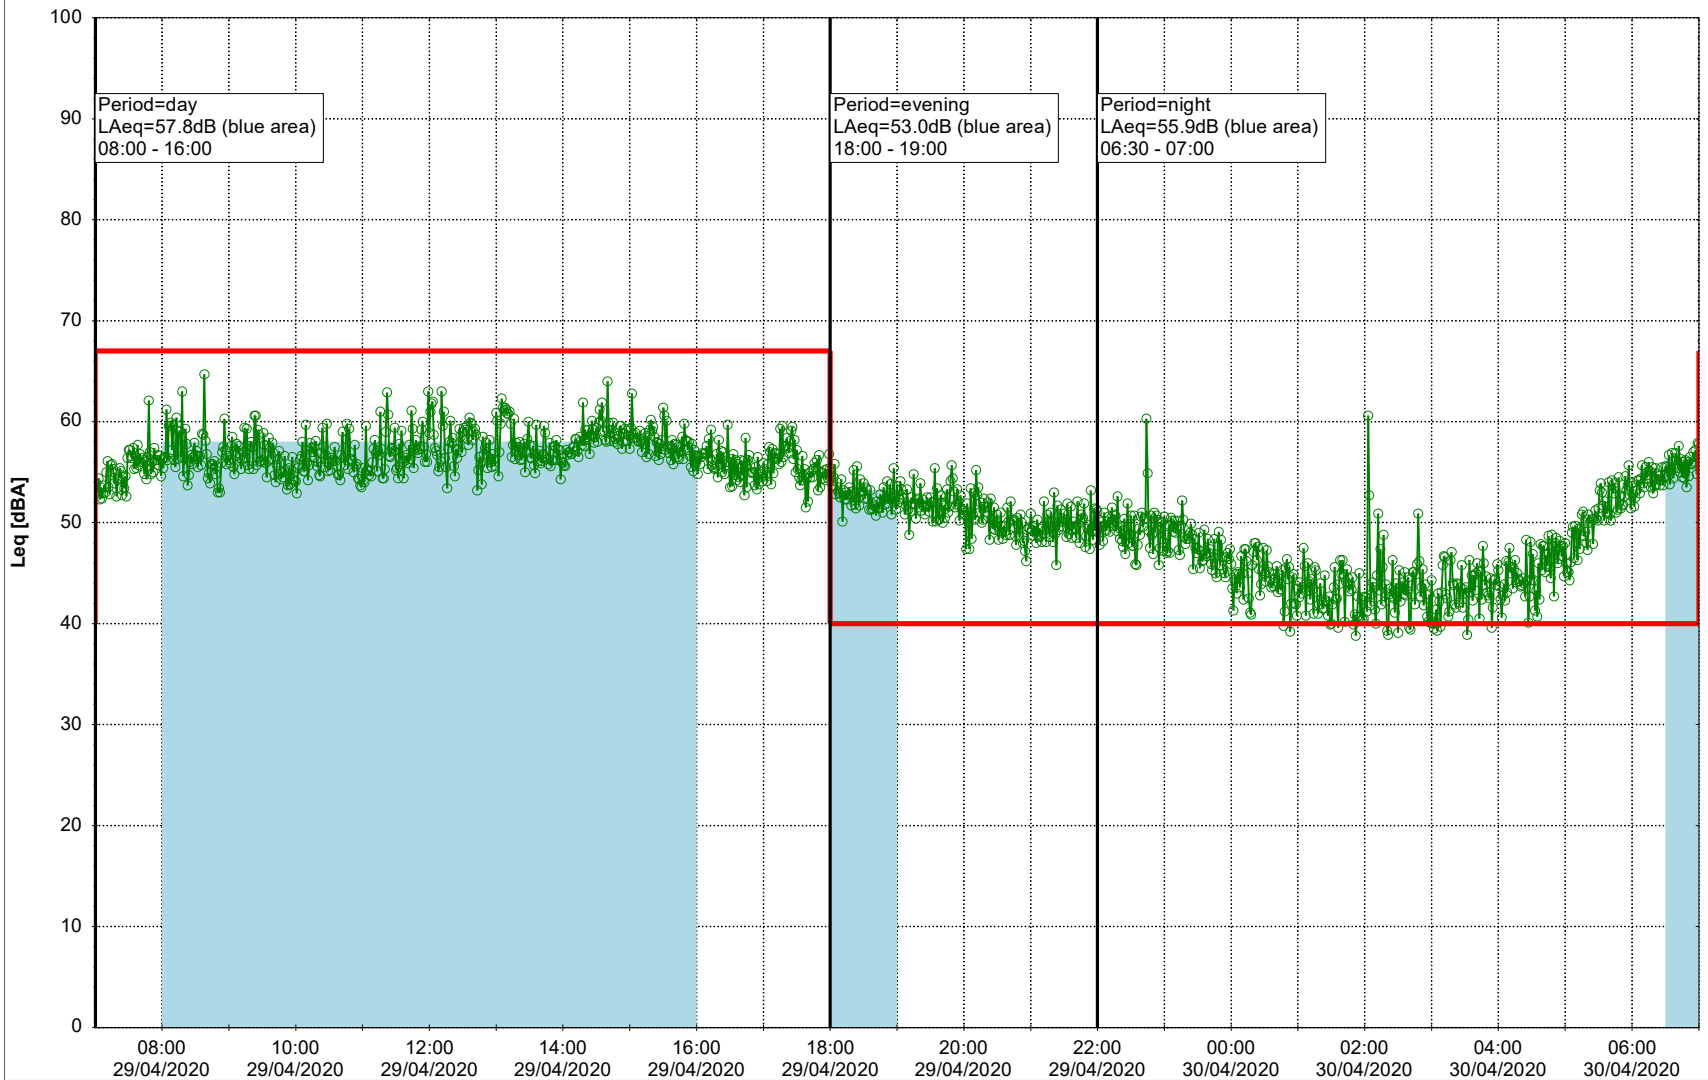

0 5 10 15 20 [m]

Remarks

...

Noise Time Related Diagram

29/04/2020
30/04/2020

○○○○ SLU_NS01

Project: Kronos Sydhavnen
Construction: Sluseholmen
Location: N-V

Plan View

Remarks

...

Noise Time Related Diagram

30/04/2020
01/05/2020

○○○ SLU_NS01

Project: Kronos Sydhavnen
Construction: Sluseholmen
Location: N-V

Plan View

Remarks

...

Noise Time Related Diagram

01/05/2020
02/05/2020

○○○○ SLU_NS01

Project: Kronos Sydhavnen
Construction: Sluseholmen
Location: N-V

Plan View

Remarks

...

Noise Time Related Diagram

02/05/2020
03/05/2020

○○○ SLU_NS01

Project: Kronos Sydhavnen
Construction: Sluseholmen
Location: N-V

Plan View

Remarks

...

Noise Time Related Diagram