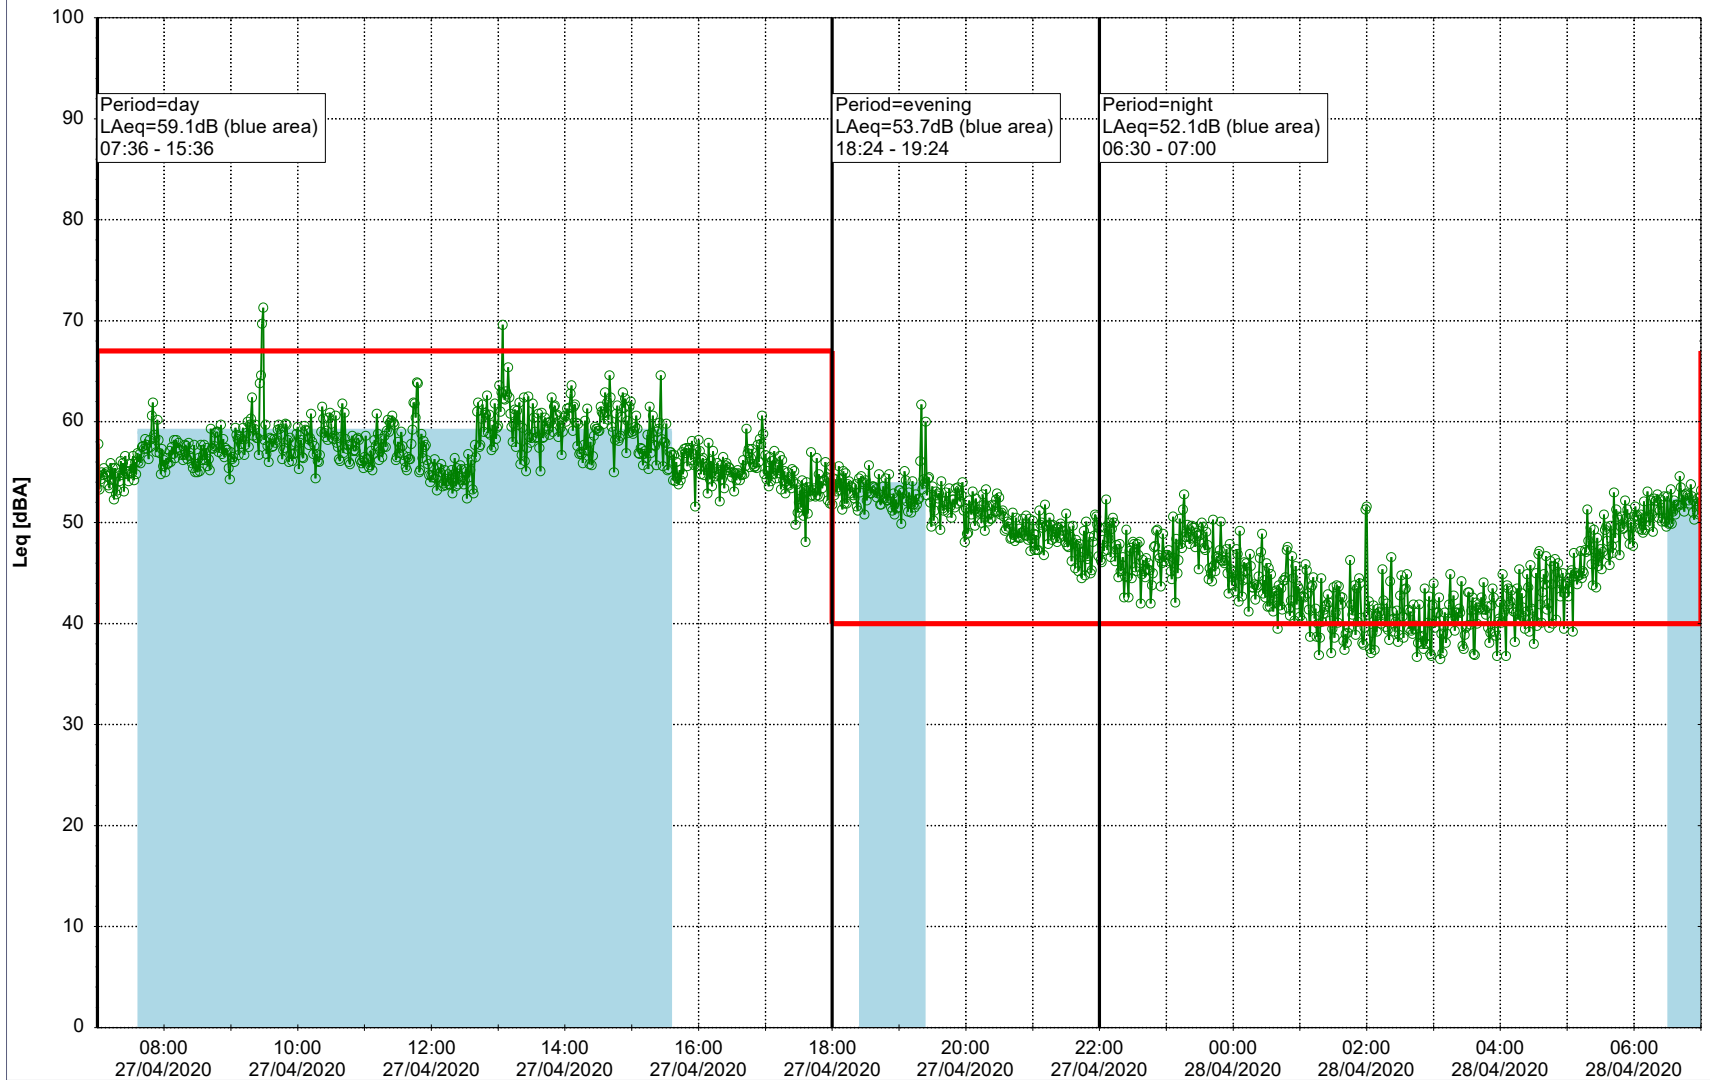

Project: Kronos Sydhavnen
Construction: Sluseholmen
Location: N-V

Plan View

Remarks

...

Noise Time Related Diagram

27/04/2020
28/04/2020

○○○ SLU_NS01

Project: Kronos Sydhavnen
Construction: Sluseholmen
Location: N-V

Plan View

Remarks

...

Noise Time Related Diagram

28/04/2020
29/04/2020

SLU_NS01

Project: Kronos Sydhavnen
Construction: Sluseholmen
Location: N-V

Plan View

0 5 10 15 20 [m]

Remarks

...

Noise Time Related Diagram

29/04/2020
30/04/2020

○○○○ SLU_NS01

Project: Kronos Sydhavnen
Construction: Sluseholmen
Location: N-V

Plan View

...

Noise Time Related Diagram

01/05/2020
02/05/2020

○○○○ SLU_NS01

Project: Kronos Sydhavnen
Construction: Sluseholmen
Location: N-V

Plan View

Remarks

...