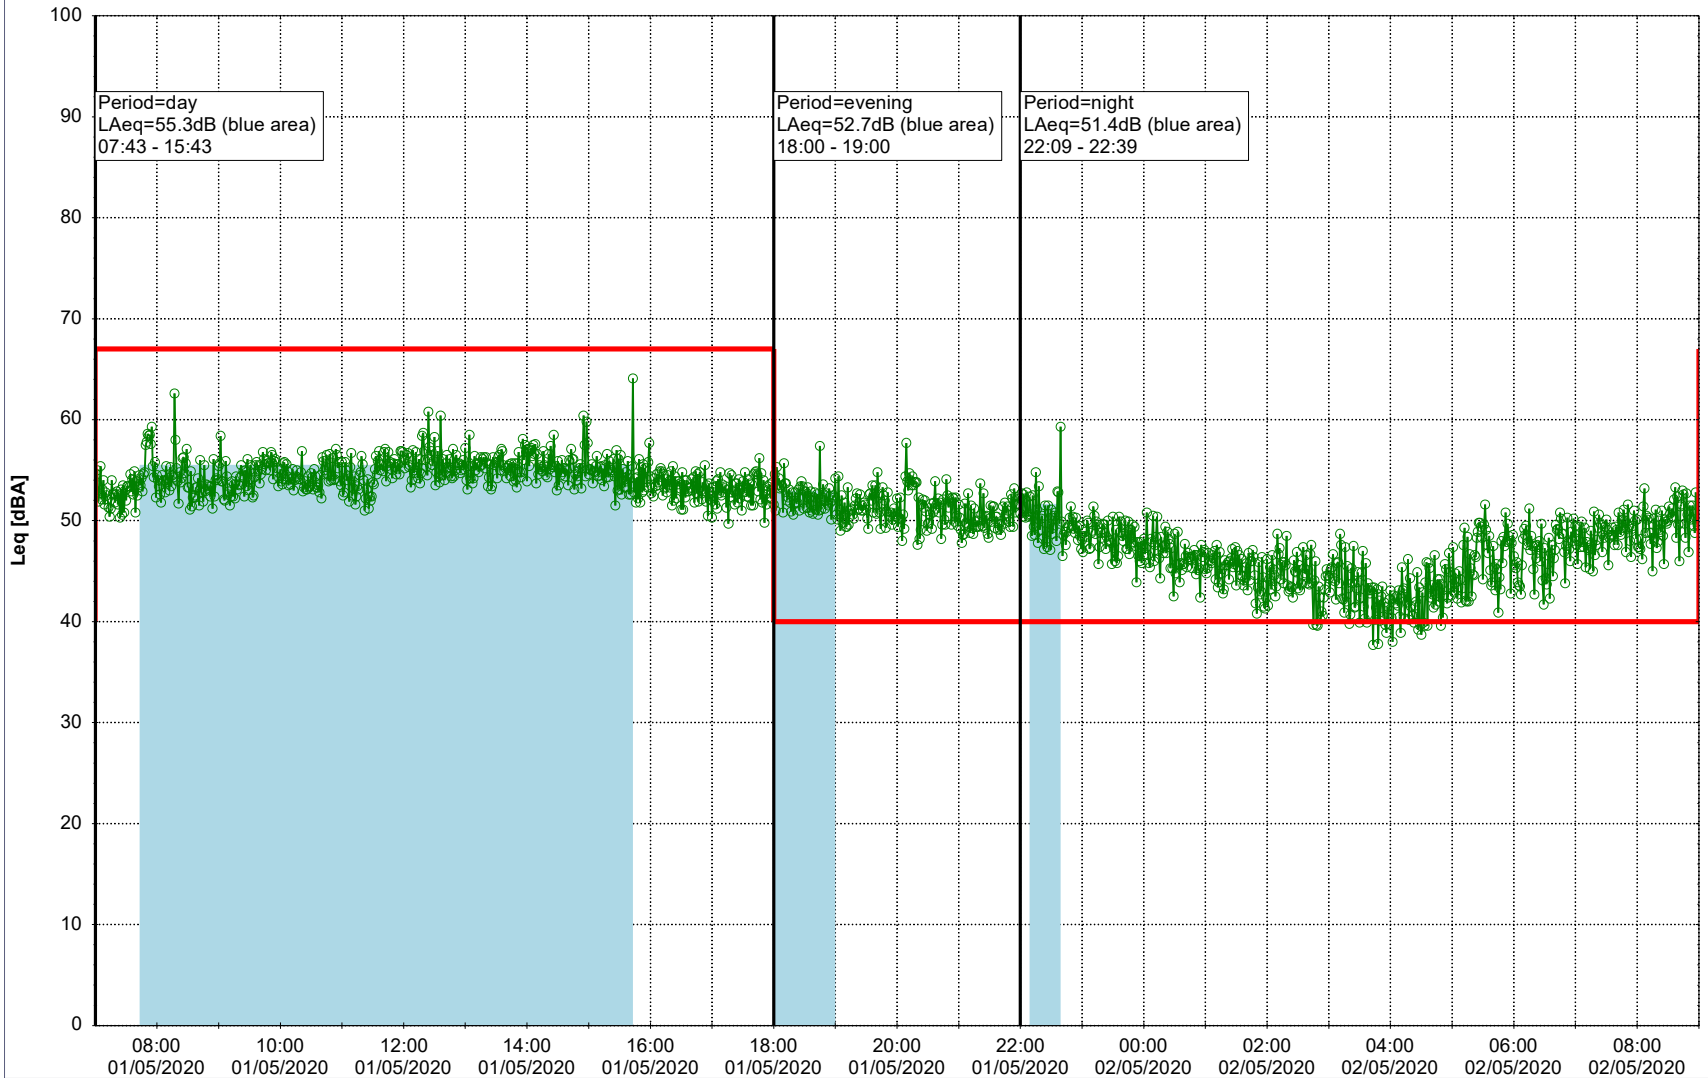

Remarks

...

Noise Time Related Diagram

30/04/2020
01/05/2020

○○○ SLU_NS01

Project: Kronos Sydhavnen
Construction: Sluseholmen
Location: N-V

Plan View

Remarks

...

Noise Time Related Diagram

01/05/2020
02/05/2020

○○○○ SLU_NS01

Project: Kronos Sydhavnen
Construction: Sluseholmen
Location: N-V

Plan View

Remarks

...

Noise Time Related Diagram

02/05/2020
03/05/2020

○○○ SLU_NS01

Project: Kronos Sydhavnen
Construction: Sluseholmen
Location: N-V

Plan View

Remarks

...

Noise Time Related Diagram