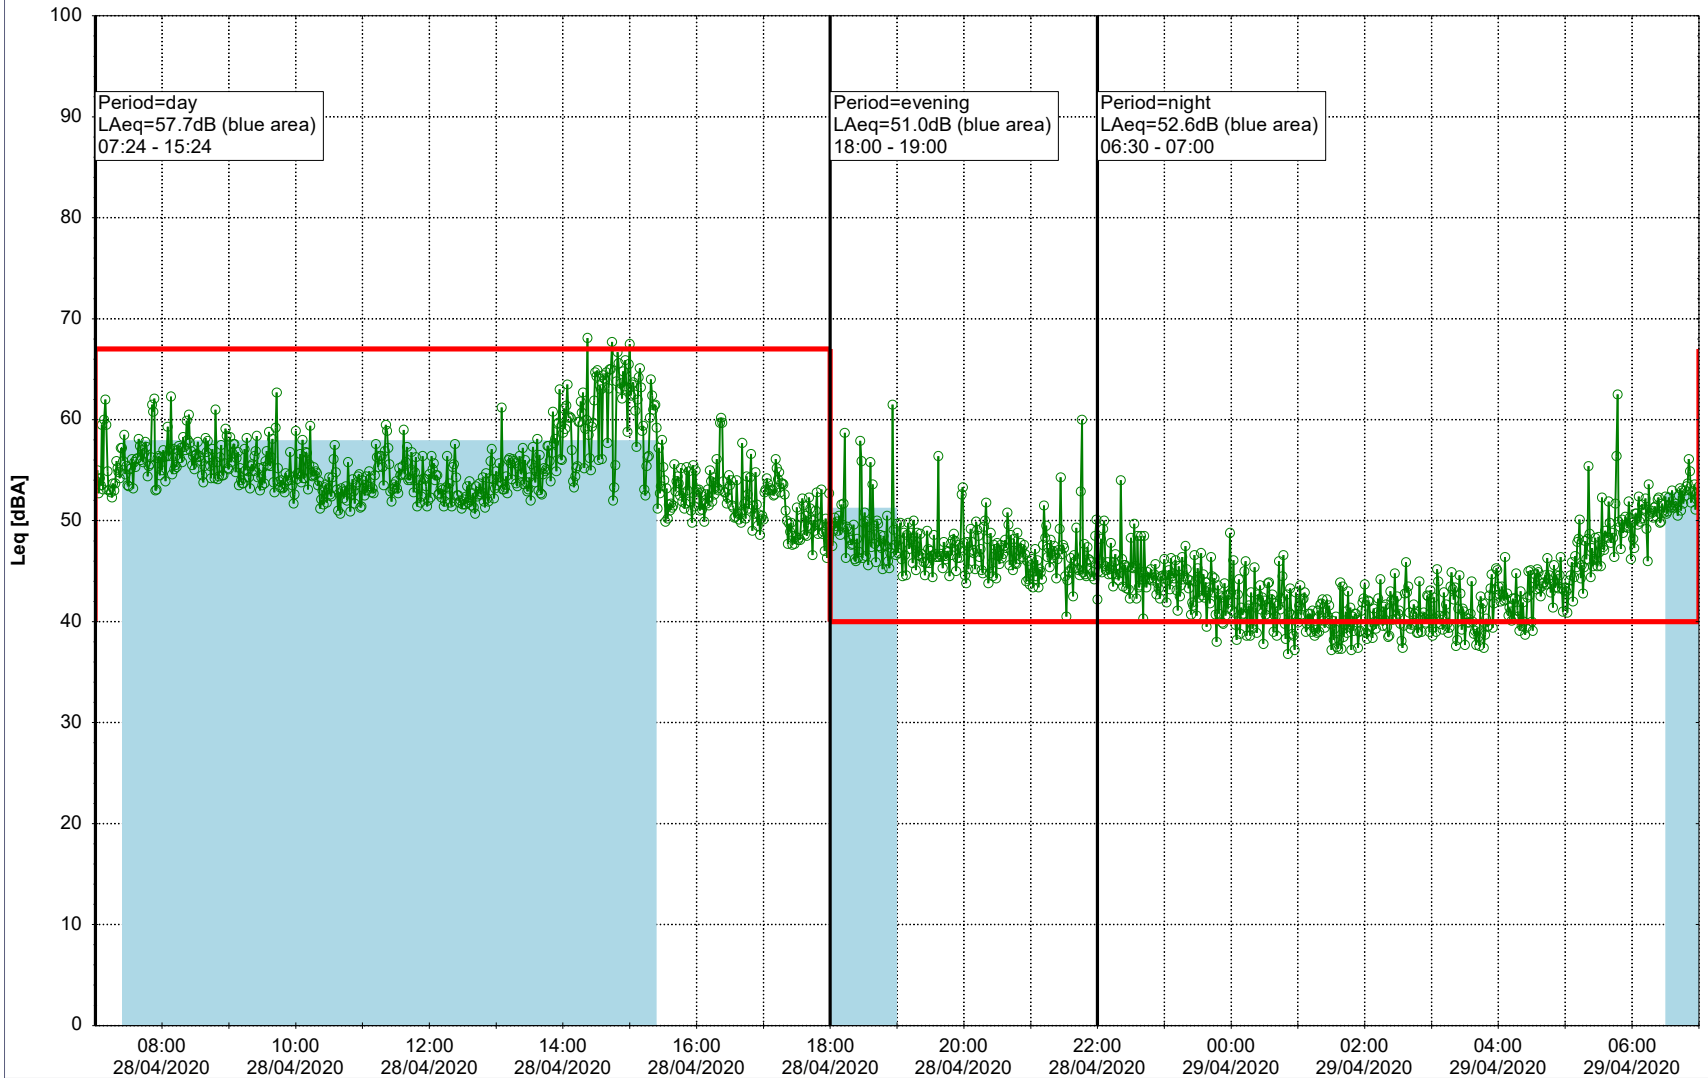

Plan View

Remarks

...

Noise Time Related Diagram

28/04/2020
29/04/2020

SLU_NS01

Project: Kronos Sydhavnen
Construction: Sluseholmen
Location: N-V

Plan View

0 5 10 15 20 [m]

Remarks

...

Noise Time Related Diagram

29/04/2020
30/04/2020

○○○○ SLU_NS01

Project: Kronos Sydhavnen
Construction: Sluseholmen
Location: N-V

Plan View

Remarks

...

Noise Time Related Diagram

30/04/2020
01/05/2020

○○○ SLU_NS01

Project: Kronos Sydhavnen
Construction: Sluseholmen
Location: N-V

Plan View

Remarks

...

Noise Time Related Diagram

01/05/2020
02/05/2020

○○○○ SLU_NS01

Project: Kronos Sydhavnen
Construction: Sluseholmen
Location: N-V

Plan View

Remarks

...