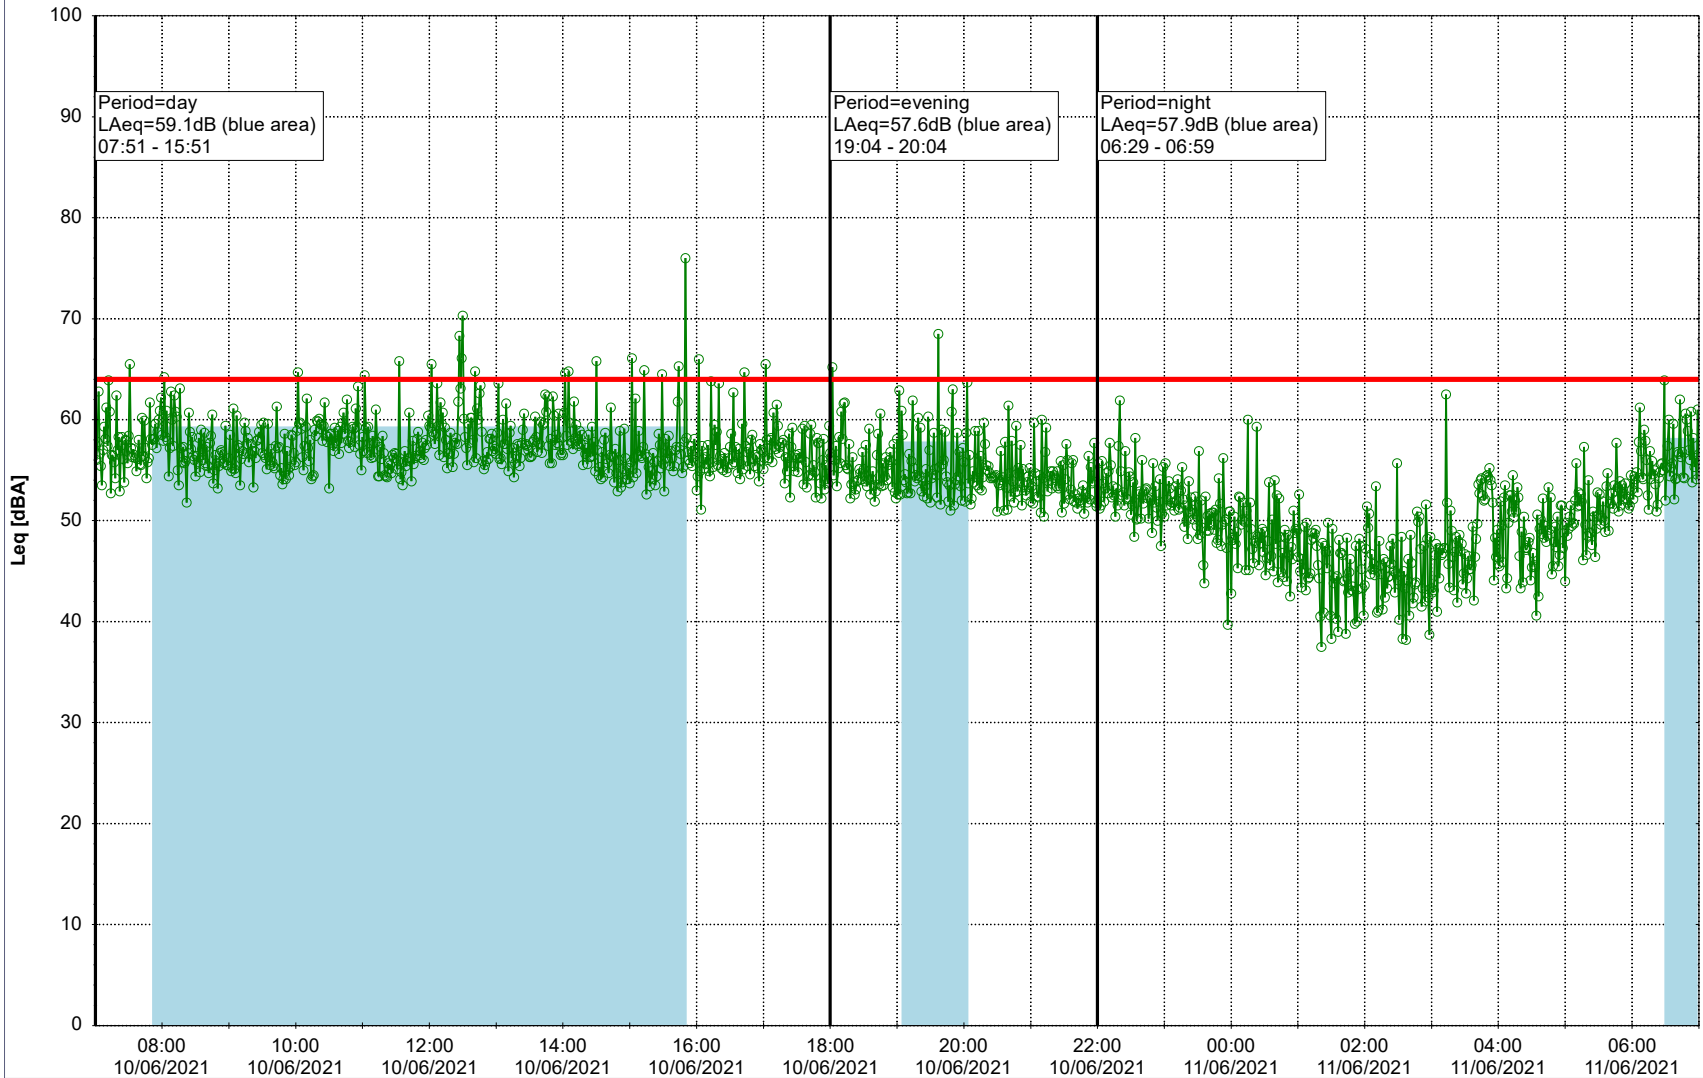

Remarks

...

Noise Time Related Diagram

○○○ GAB_NS01

Project: Kronos Sydhavnen
Construction: Gåsebæk
Location: N-V

Remarks

...

Noise Time Related Diagram

09/06/2021
10/06/2021

○○○ GAB_NS01

Project: Kronos Sydhavnen
Construction: Gåsebæk
Location: N-V

Remarks

...

Noise Time Related Diagram

10/06/2021
11/06/2021

○○○ GAB_NS01

Project: Kronos Sydhavnen
Construction: Gåsebæk
Location: N-V

Remarks

...

Noise Time Related Diagram

11/06/2021
12/06/2021

○○○○ GAB_NS01

Project: Kronos Sydhavnen
Construction: Gåsebæk
Location: N-V

12/06/2021
13/06/2021

Remarks

- Tegholmen

Noise Time Related Diagram

○○○ GAB_NS01

Project: Kronos Sydhavnen
Construction: Gåsebæk
Location: N-V

13/06/2021
14/06/2021

Noise Time Related Diagram

○○○○ GAB_NS01