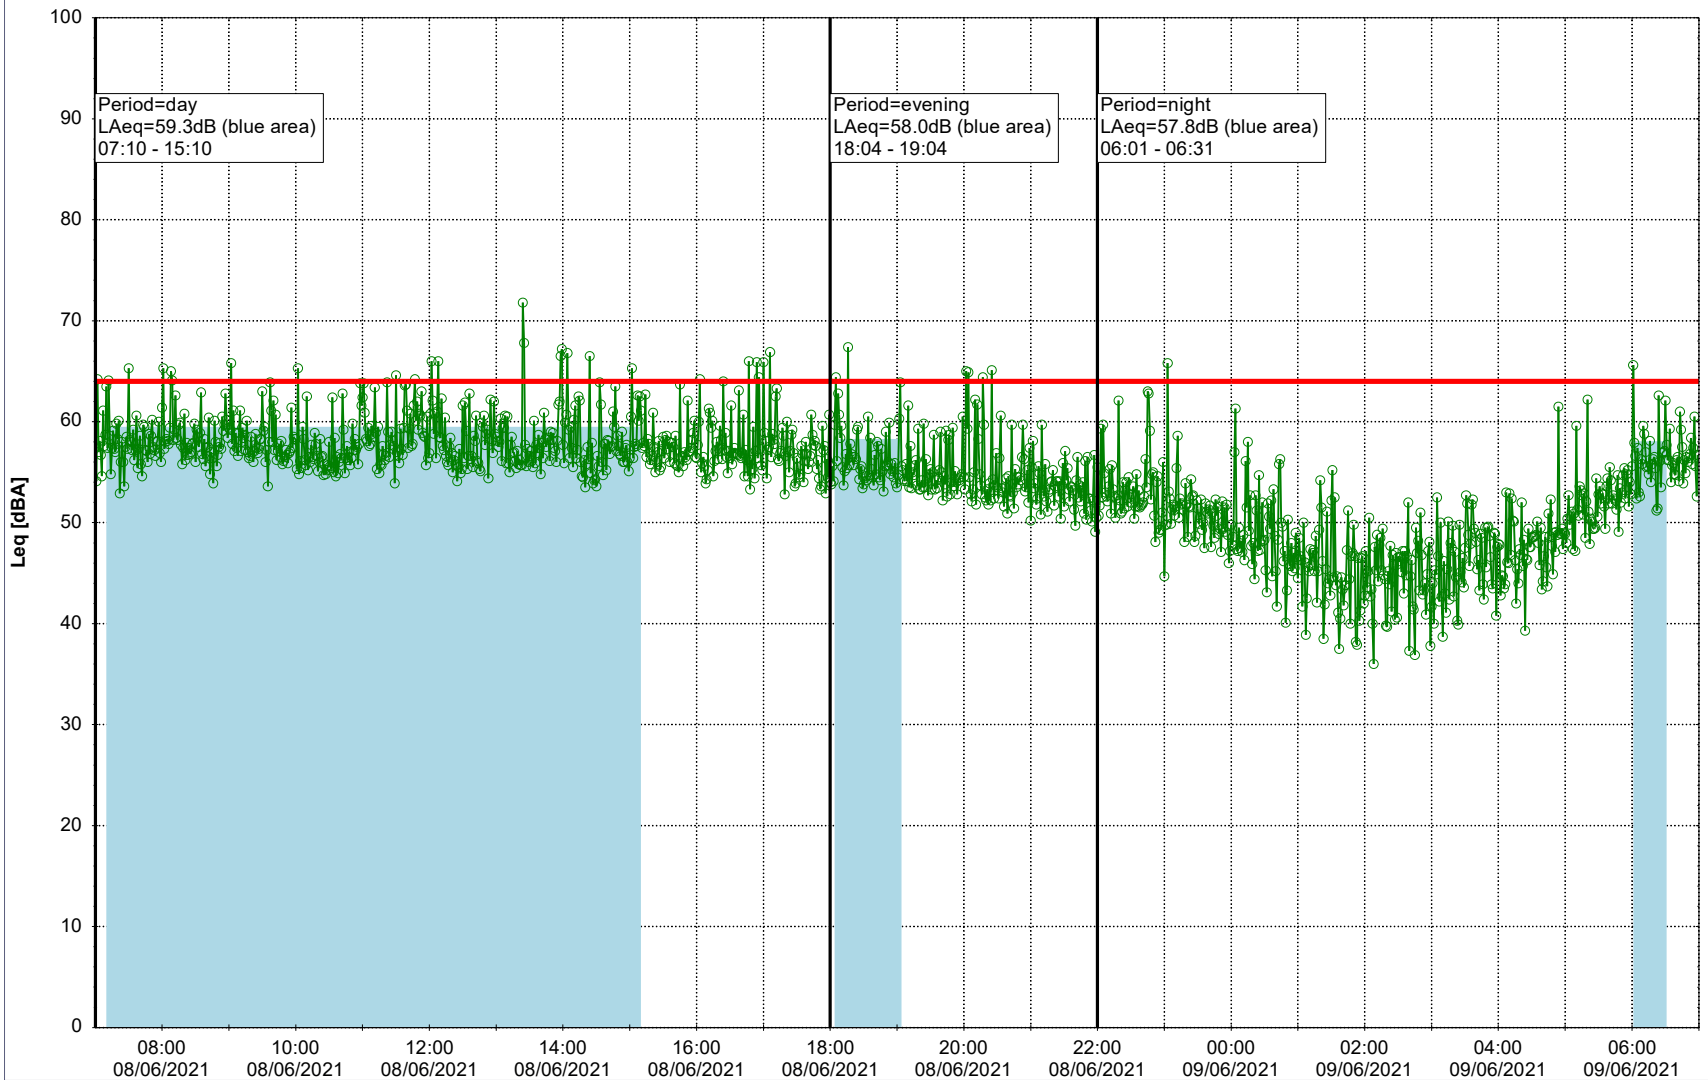

Project: Kronos Sydhavnen
Construction: Gåsebæk
Location: N-V

07/06/2021
08/06/2021

Remarks

...

Noise Time Related Diagram

○○○ GAB_NS01

Project: Kronos Sydhavnen
Construction: Gåsebæk
Location: N-V

08/06/2021
09/06/2021

Remarks

...

Noise Time Related Diagram

○○○ GAB_NS01

Project: Kronos Sydhavnen
Construction: Gåsebæk
Location: N-V

Remarks

...

Noise Time Related Diagram

Project: Kronos Sydhavnen
Construction: Gåsebæk
Location: N-V

Remarks

...

Noise Time Related Diagram

11/06/2021
12/06/2021

○○○○ GAB_NS01

Project: Kronos Sydhavnen
Construction: Gåsebæk
Location: N-V

12/06/2021
13/06/2021

Remarks

- Tegholmen

Noise Time Related Diagram

○○○ GAB_NS01

Project: Kronos Sydhavnen
Construction: Gåsebæk
Location: N-V

13/06/2021
14/06/2021

Noise Time Related Diagram

○○○○ GAB_NS01