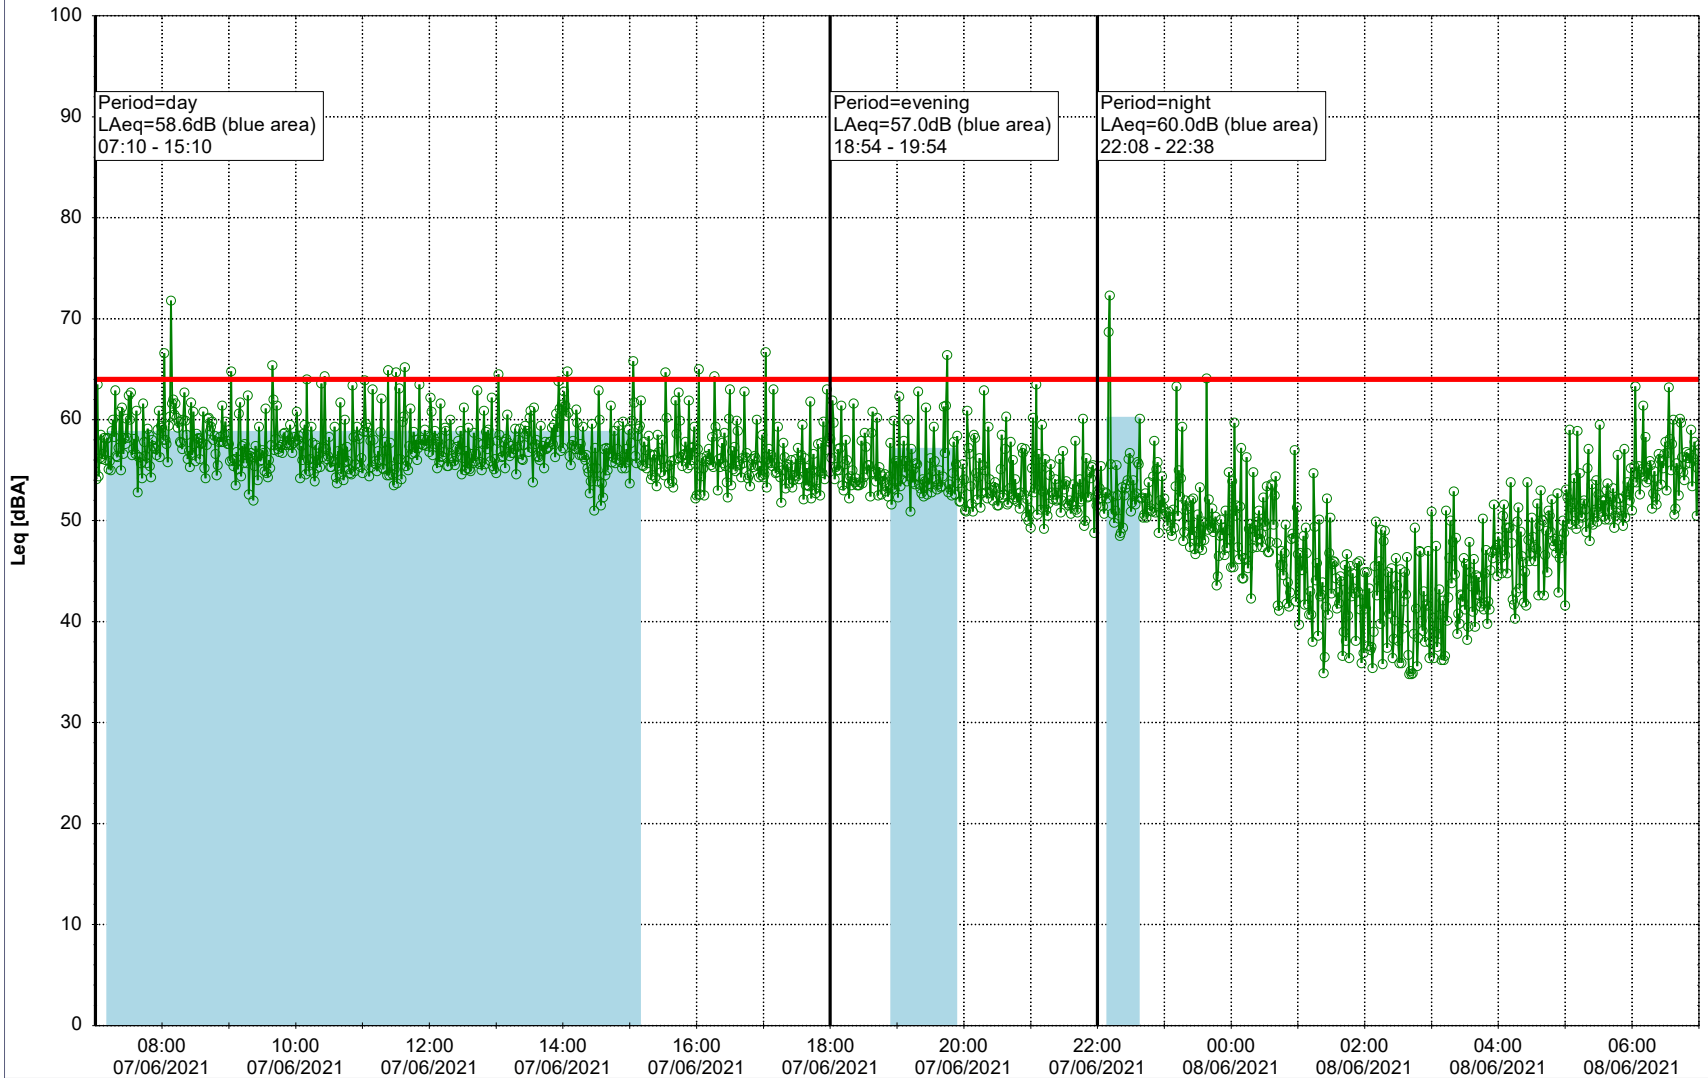

Project: Kronos Sydhavnen
Construction: Gåsebæk
Location: N-V

07/06/2021
08/06/2021

Remarks

...

Noise Time Related Diagram

○○○ GAB_NS01

Project: Kronos Sydhavnen
Construction: Gåsebæk
Location: N-V

08/06/2021
09/06/2021

Remarks

...

Noise Time Related Diagram

○○○ GAB_NS01

Project: Kronos Sydhavnen
Construction: Gåsebæk
Location: N-V

Remarks

...

Noise Time Related Diagram

Project: Kronos Sydhavnen
Construction: Gåsebæk
Location: N-V

Remarks

...

Noise Time Related Diagram

11/06/2021
12/06/2021

○○○○ GAB_NS01

Project: Kronos Sydhavnen
Construction: Gåsebæk
Location: N-V

12/06/2021
13/06/2021

Remarks

- Tegholmen

Noise Time Related Diagram

○○○ GAB_NS01

Project: Kronos Sydhavnen
Construction: Gåsebæk
Location: N-V

13/06/2021
14/06/2021

Noise Time Related Diagram

○○○○ GAB_NS01