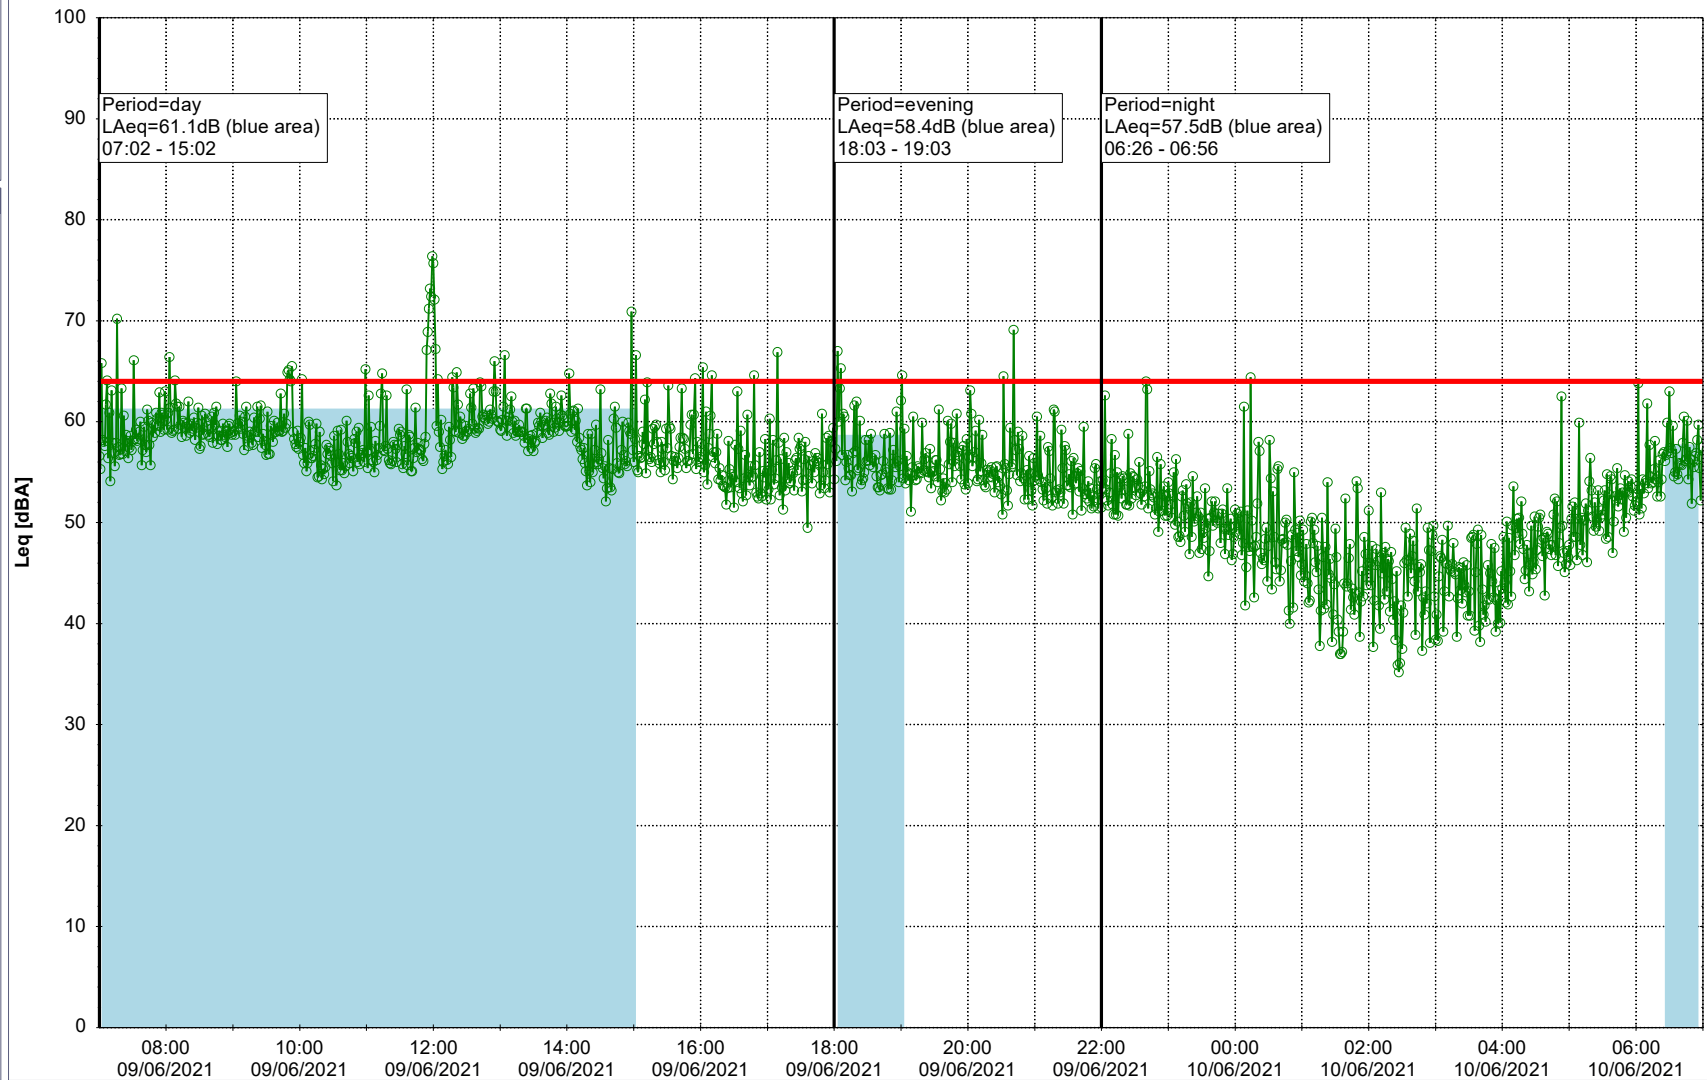

Remarks

...

Noise Time Related Diagram

○○○ GAB_NS01

Project: Kronos Sydhavnen
Construction: Gåsebæk
Location: N-V

Remarks

...

Noise Time Related Diagram

09/06/2021
10/06/2021

○○○ GAB_NS01

Project: Kronos Sydhavnen
Construction: Gåsebæk
Location: N-V

Remarks

...

Noise Time Related Diagram

10/06/2021
11/06/2021

○○○ GAB_NS01

Project: Kronos Sydhavnen
Construction: Gåsebæk
Location: N-V

Remarks

...

Noise Time Related Diagram

11/06/2021
12/06/2021

○○○○ GAB_NS01

Project: Kronos Sydhavnen
Construction: Gåsebæk
Location: N-V

12/06/2021
13/06/2021

Remarks

- Tegholmen

Noise Time Related Diagram

○○○ GAB_NS01

Project: Kronos Sydhavnen
Construction: Gåsebæk
Location: N-V

13/06/2021
14/06/2021

Noise Time Related Diagram

○○○○ GAB_NS01