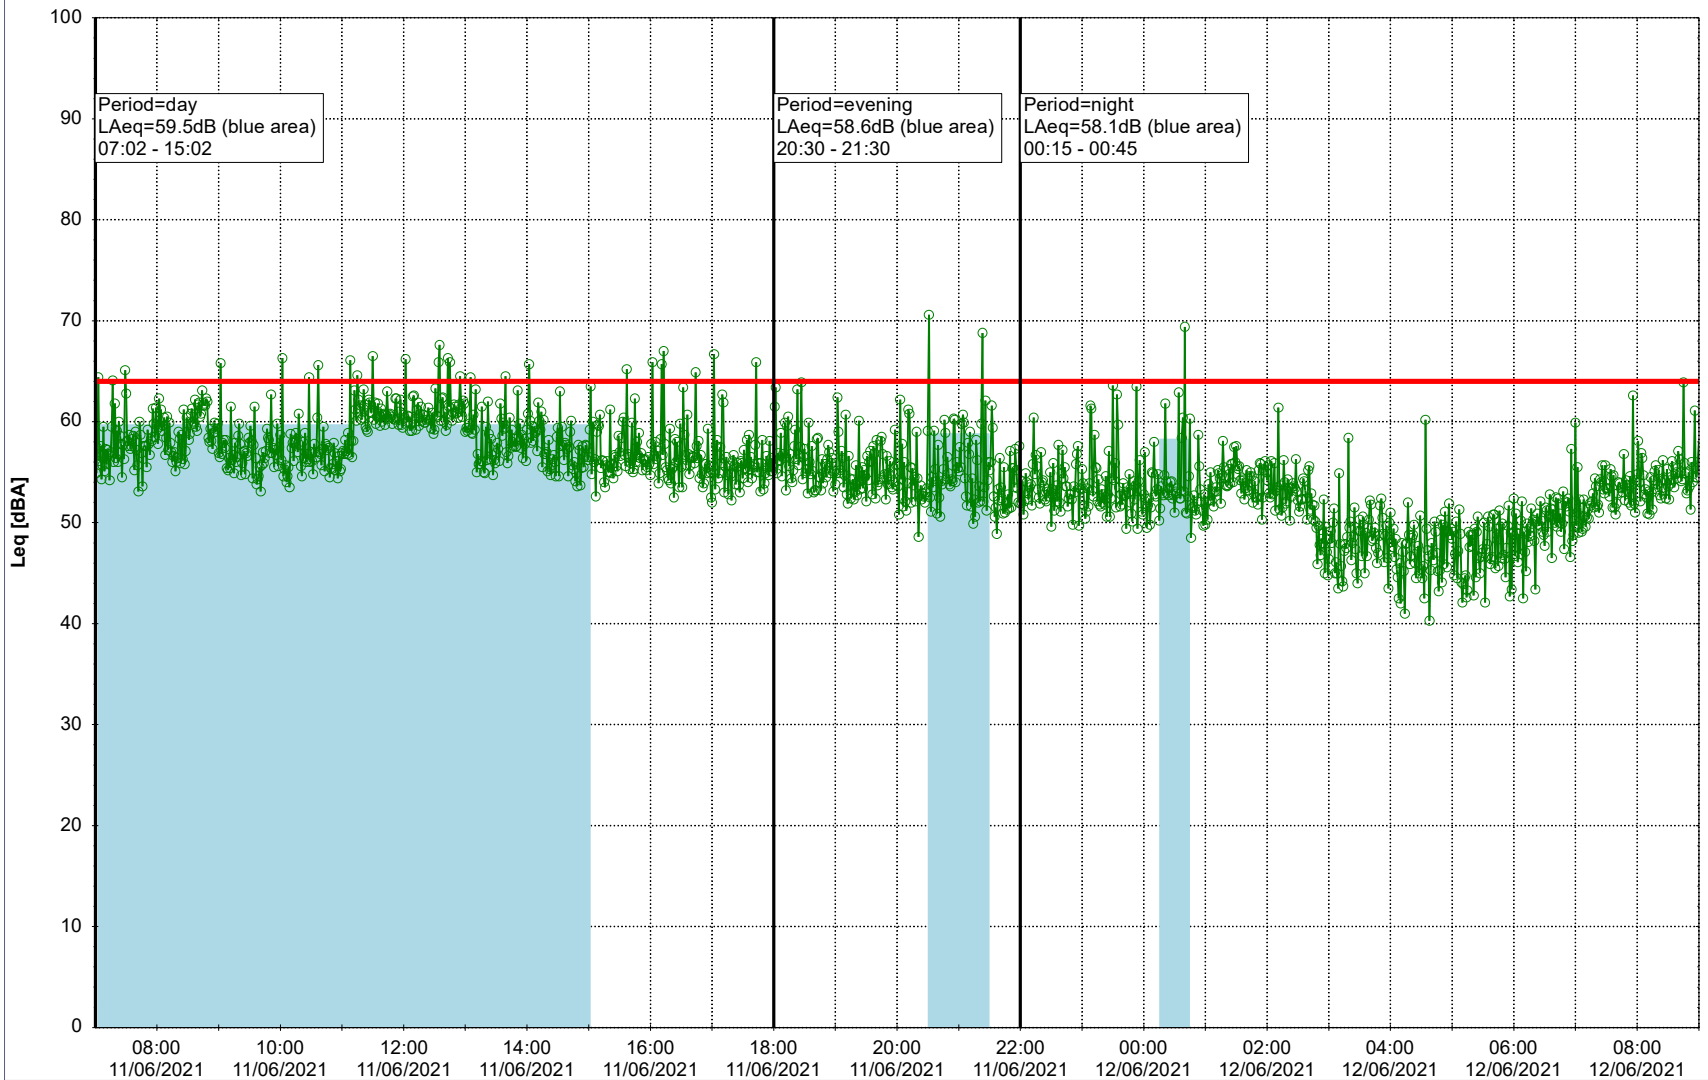

Project: Kronos Sydhavnen
Construction: Gåsebæk
Location: N-V

Remarks

...

Noise Time Related Diagram

11/06/2021
12/06/2021

○○○○ GAB_NS01

Project: Kronos Sydhavnen
Construction: Gåsebæk
Location: N-V

12/06/2021
13/06/2021

Remarks

- Tegholmen

Noise Time Related Diagram

○○○ GAB_NS01

Project: Kronos Sydhavnen
Construction: Gåsebæk
Location: N-V

13/06/2021
14/06/2021

Noise Time Related Diagram

○○○○ GAB_NS01