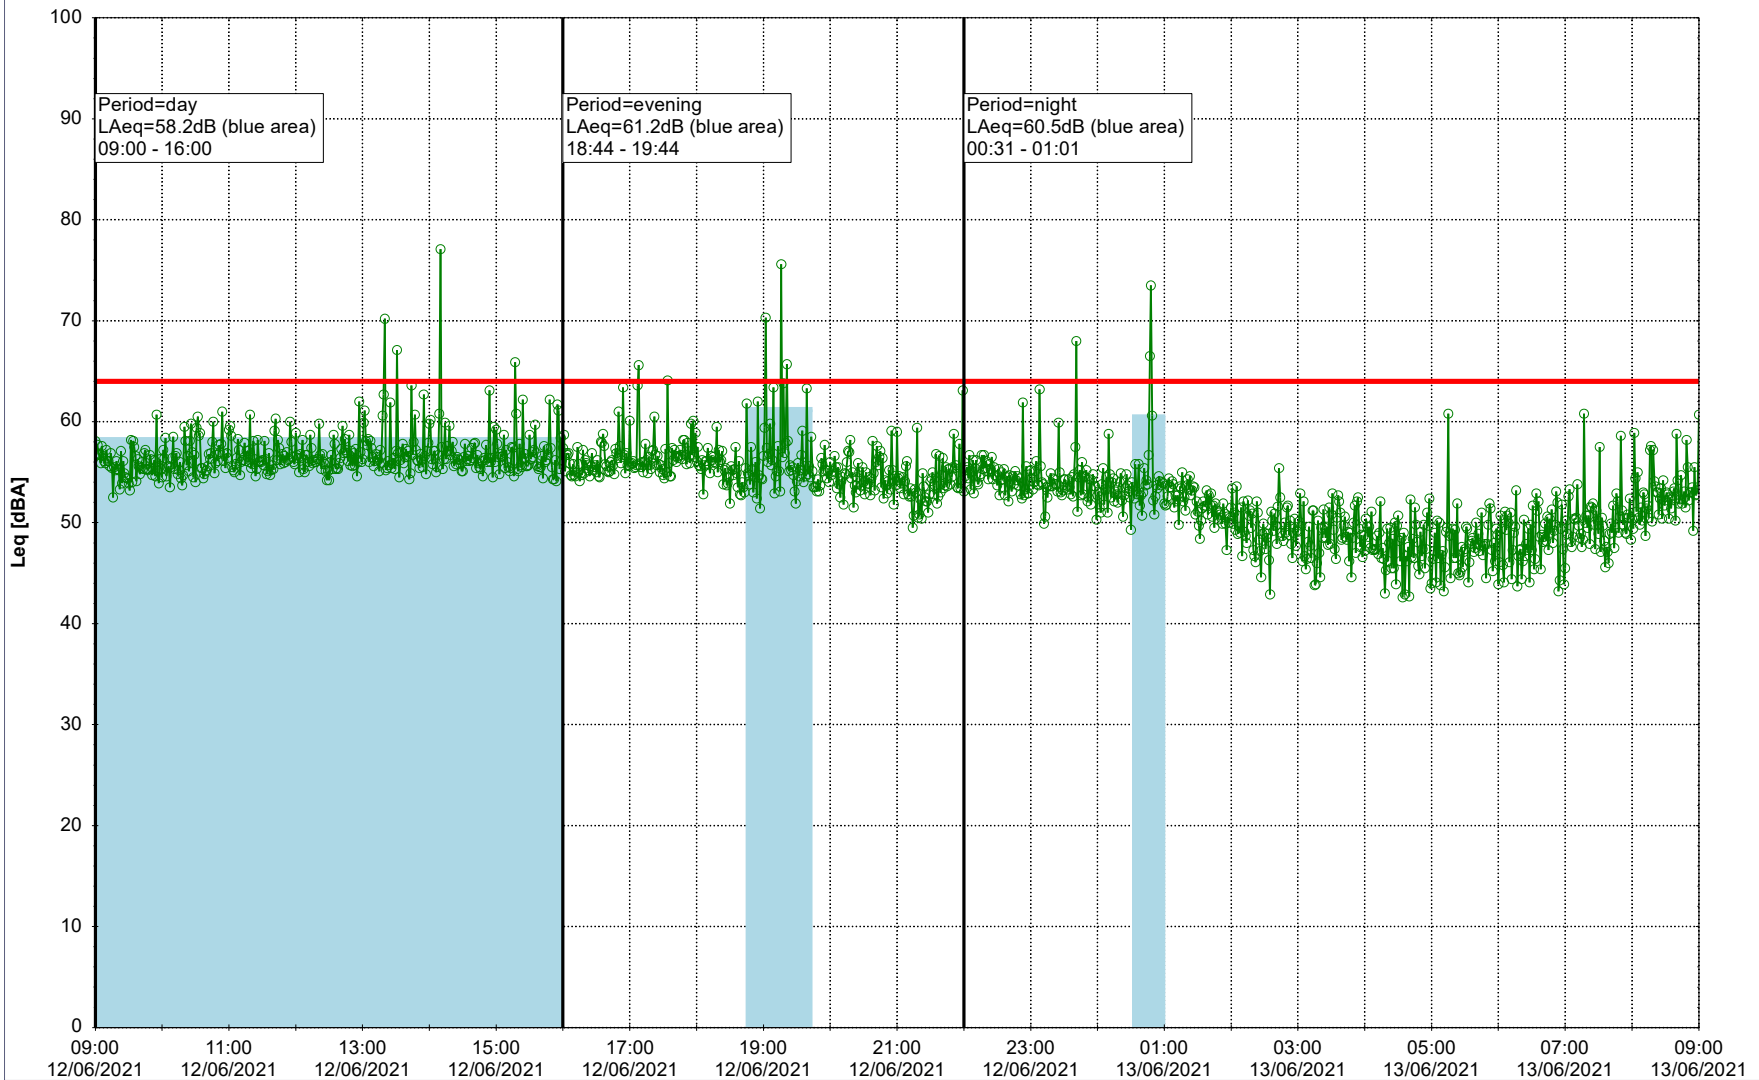

Project: Kronos Sydhavnen
Construction: Gåsebæk
Location: N-V

Remarks

...

Noise Time Related Diagram

11/06/2021
12/06/2021

○○○○ GAB_NS01

Project: Kronos Sydhavnen
Construction: Gåsebæk
Location: N-V

12/06/2021
13/06/2021

Remarks

- Tegholmen

Noise Time Related Diagram

○○○ GAB_NS01

Project: Kronos Sydhavnen
Construction: Gåsebæk
Location: N-V

13/06/2021
14/06/2021

Noise Time Related Diagram

○○○○ GAB_NS01