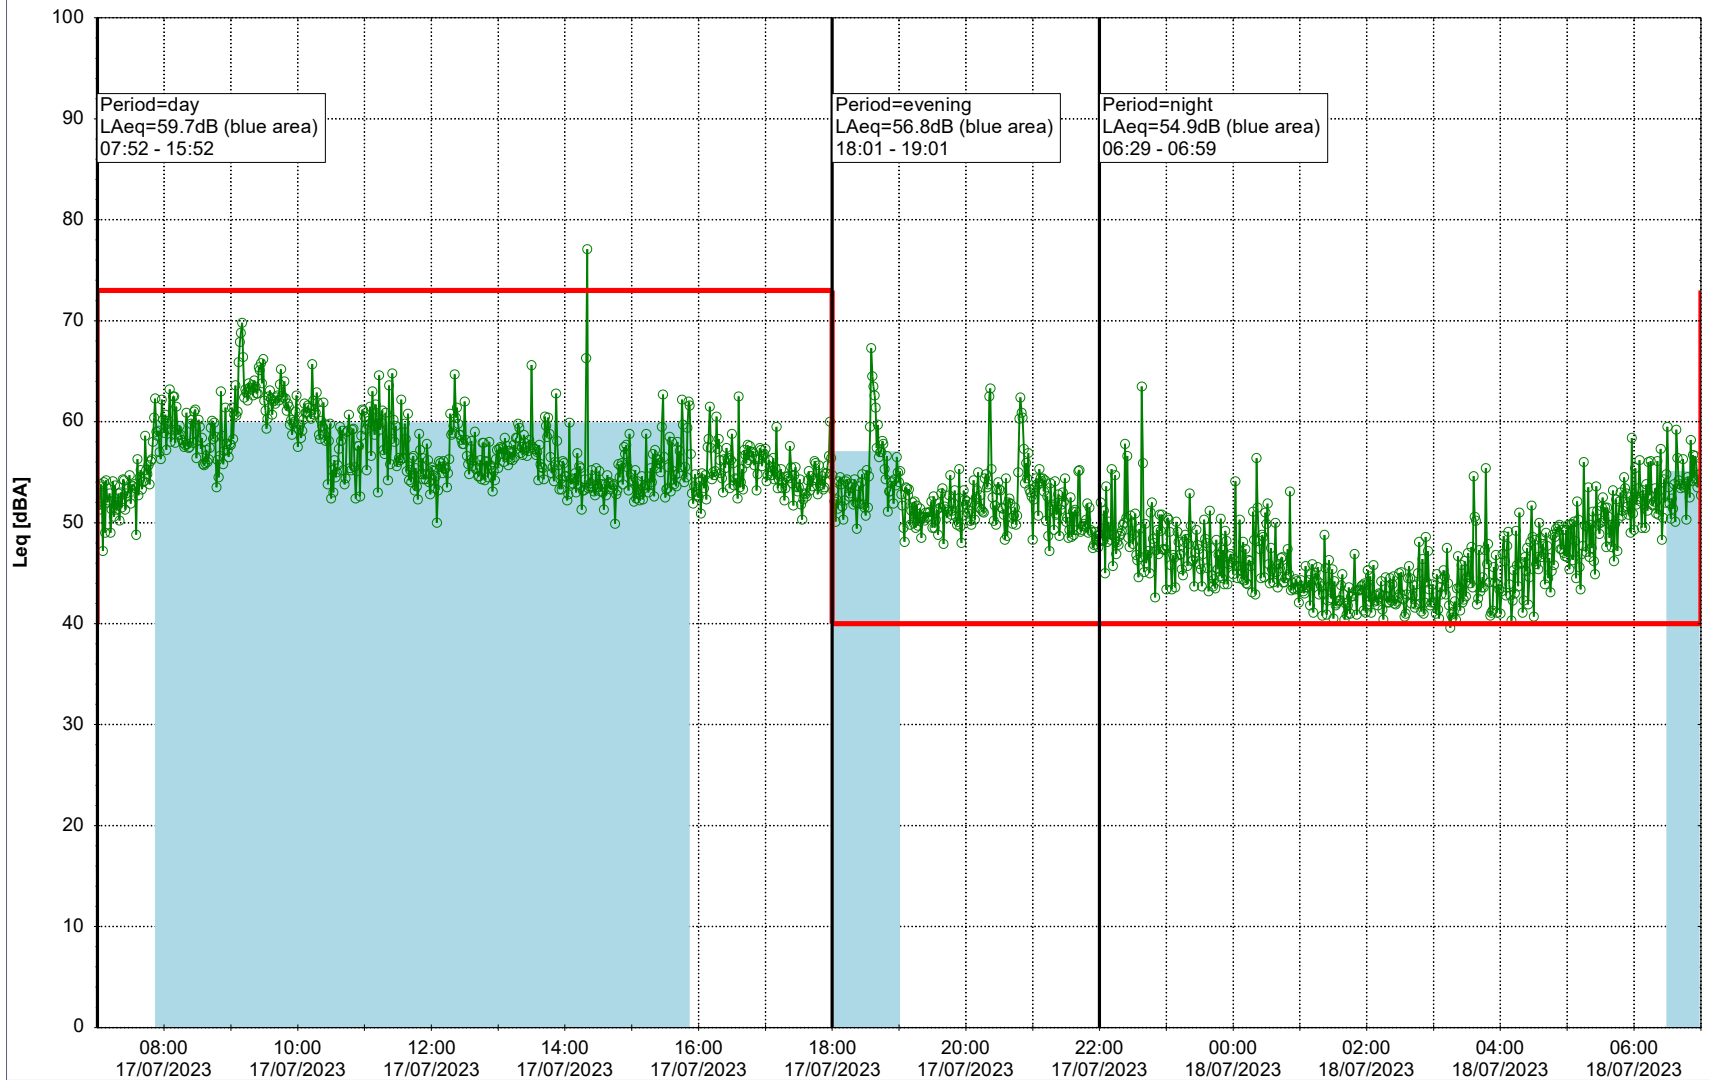

Noise Time Related Diagram

17/07/2023
18/07/2023

○ ○ ○ ○ HOL_NS01