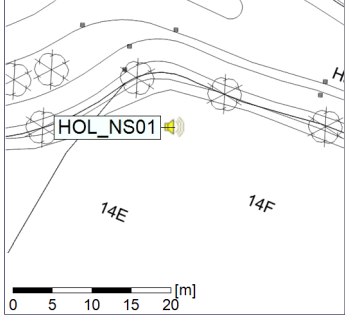

Project: Kronos Sydhavnen
Construction: Havneholmen
Location: N-V

Plan View

Remarks

...

Noise Time Related Diagram

17/07/2023
18/07/2023

○ ○ ○ ○ HOL_NS01

Project: Kronos Sydhavnen
Construction: Havneholmen
Location: N-V

Plan View

Remarks

...

Noise Time Related Diagram

18/07/2023
19/07/2023

○ ○ ○ ○ HOL_NS01

Project: Kronos Sydhavnen
Construction: Havneholmen
Location: N-V

Plan View