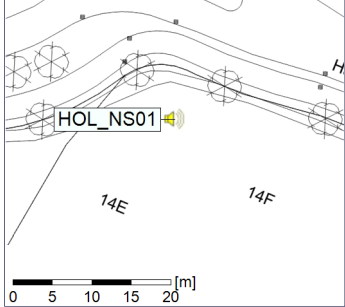

Plan View

Remarks

...

Noise Time Related Diagram

18/07/2023
19/07/2023

○ ○ ○ ○ HOL_NS01

Project: Kronos Sydhavnen
Construction: Havneholmen
Location: N-V

Plan View