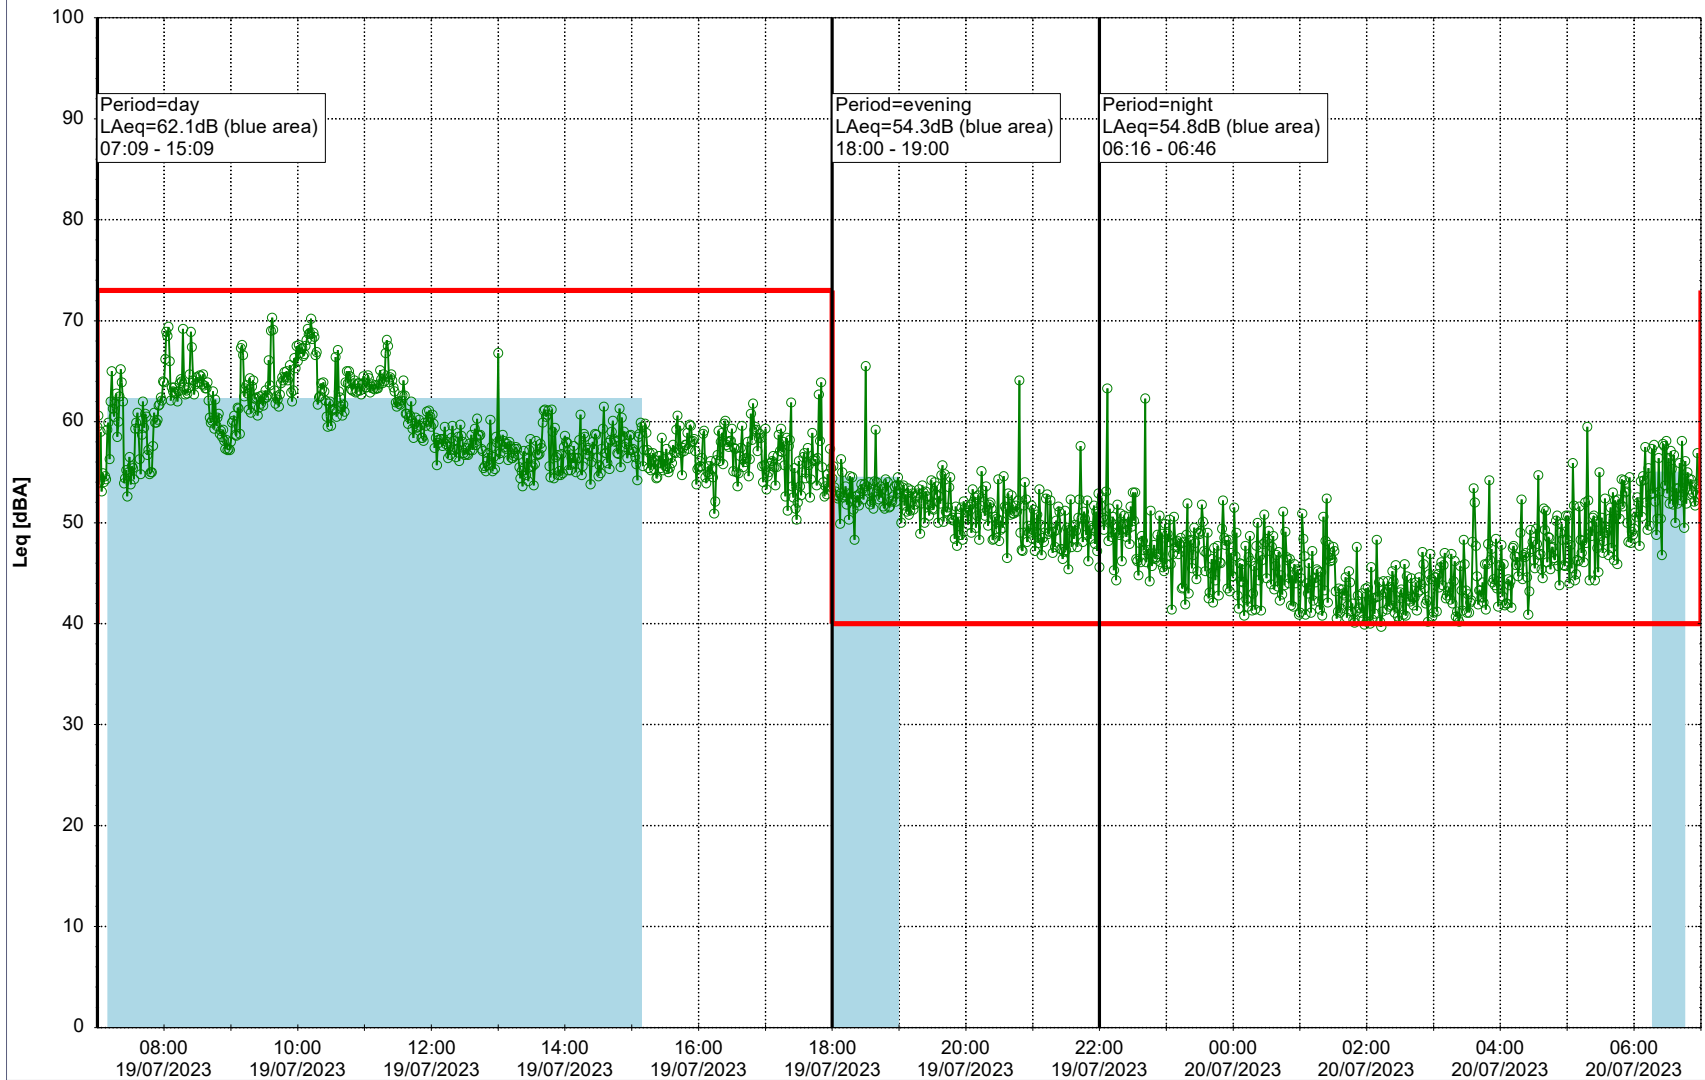

Plan View

Remarks

...

Noise Time Related Diagram

18/07/2023
19/07/2023

○ ○ ○ ○ HOL_NS01

Project: Kronos Sydhavnen
Construction: Havneholmen
Location: N-V

Plan View

Remarks

...

Noise Time Related Diagram

19/07/2023
20/07/2023

○ ○ ○ ○ HOL_NS01

Project: Kronos Sydhavnen
Construction: Havneholmen
Location: N-V

Plan View

Remarks

...

Noise Time Related Diagram

20/07/2023
21/07/2023

○ ○ ○ ○ HOL_NS01

Project: Kronos Sydhavnen
Construction: Havneholmen
Location: N-V

Plan View

Remarks

...

Noise Time Related Diagram

21/07/2023
22/07/2023

○ ○ ○ ○ HOL_NS01

Project: Kronos Sydhavnen
Construction: Havneholmen
Location: N-V

Plan View

Remarks

...

Noise Time Related Diagram