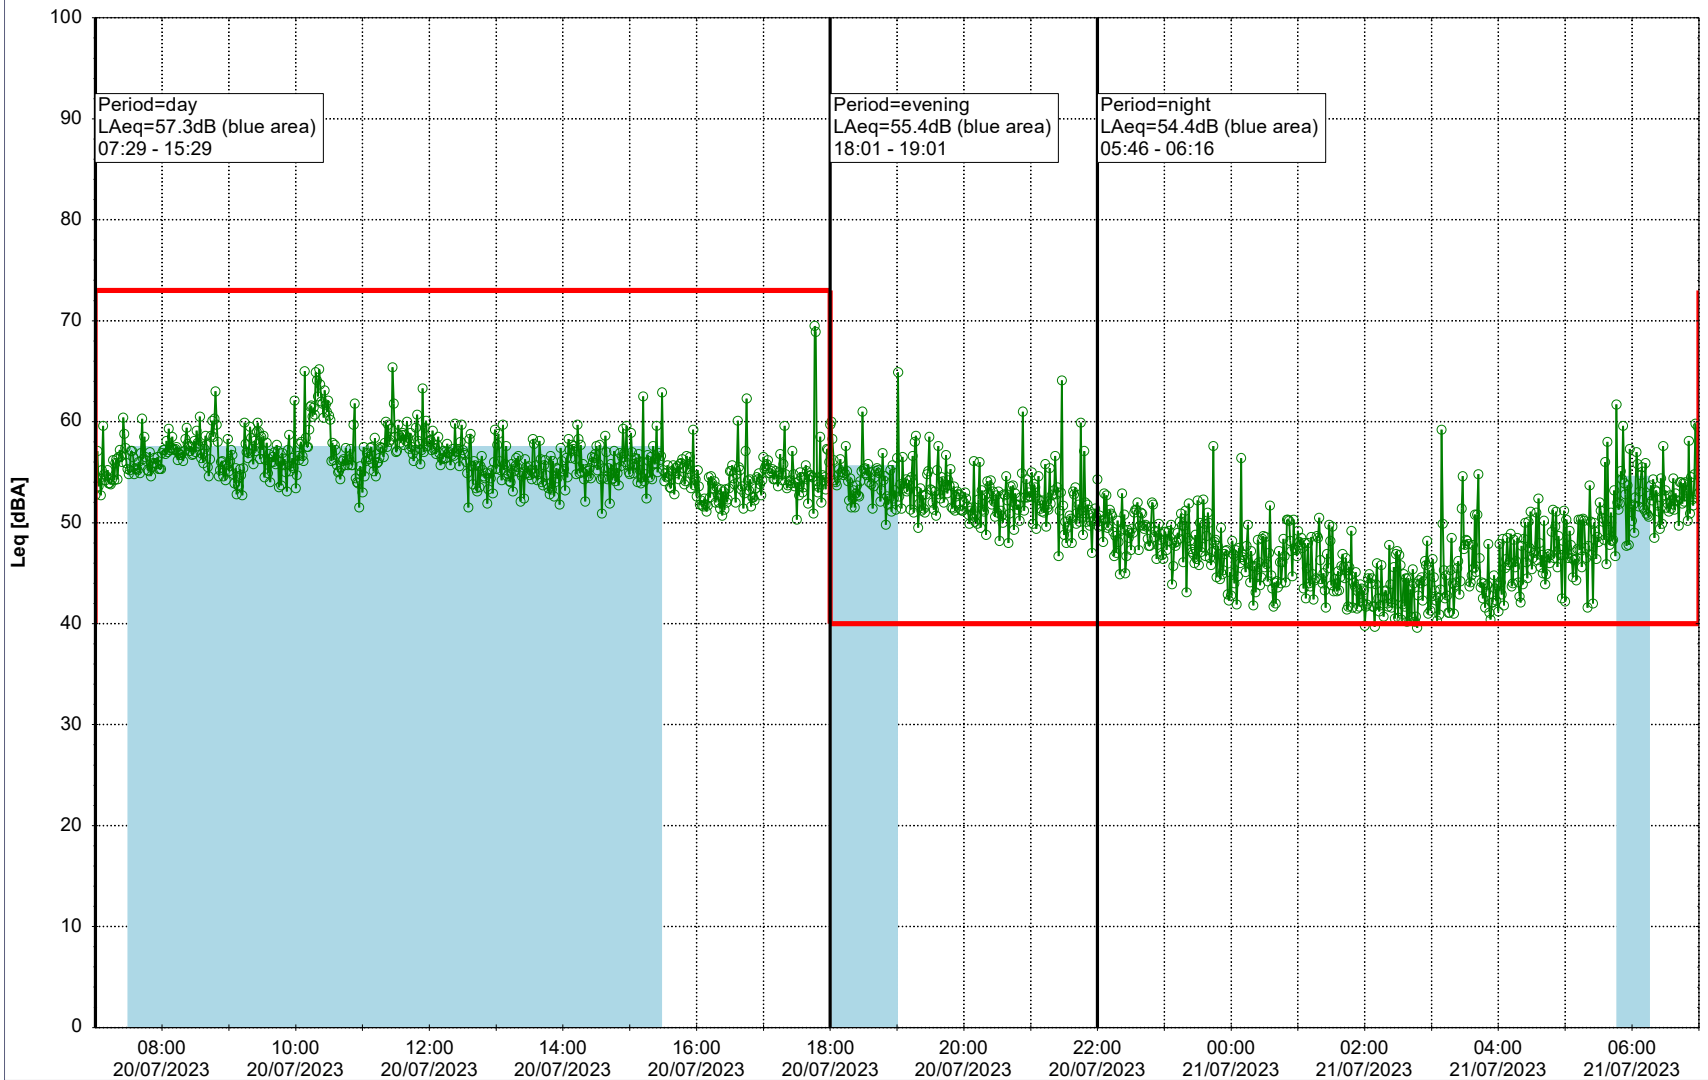

Remarks

...

Noise Time Related Diagram

19/07/2023
20/07/2023

○ ○ ○ ○ HOL_NS01

Project: Kronos Sydhavnen
Construction: Havneholmen
Location: N-V

Plan View

Remarks

...

Noise Time Related Diagram

20/07/2023
21/07/2023

○ ○ ○ ○ HOL_NS01

Project: Kronos Sydhavnen
Construction: Havneholmen
Location: N-V

Plan View

Remarks

...

Noise Time Related Diagram

21/07/2023
22/07/2023

○ ○ ○ ○ HOL_NS01

Project: Kronos Sydhavnen
Construction: Havneholmen
Location: N-V

Plan View

Remarks

...

Noise Time Related Diagram

22/07/2023
23/07/2023

○ ○ ○ ○ HOL_NS01

Project: Kronos Sydhavnen
Construction: Havneholmen
Location: N-V

Plan View

Remarks

...

Noise Time Related Diagram

23/07/2023
24/07/2023