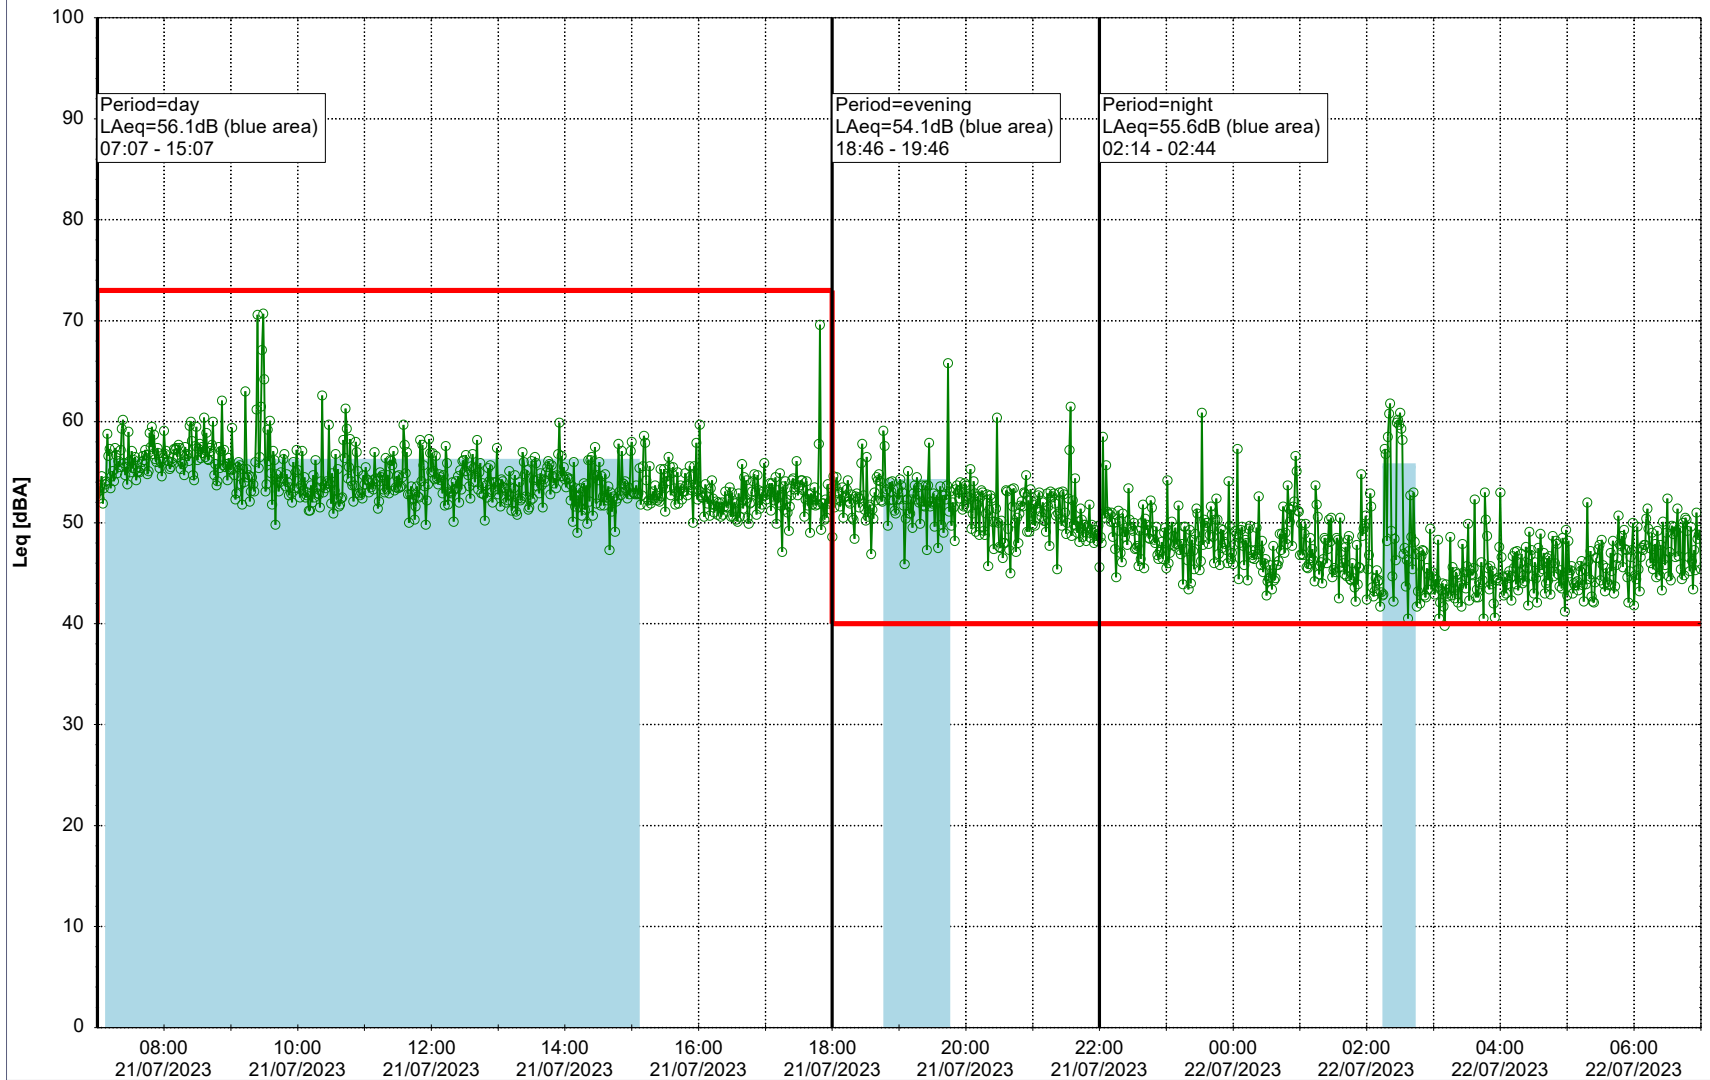

...

Noise Time Related Diagram

20/07/2023
21/07/2023

○ ○ ○ ○ HOL_NS01

Project: Kronos Sydhavnen
Construction: Havneholmen
Location: N-V

Plan View

Remarks

...

Noise Time Related Diagram

21/07/2023
22/07/2023

○ ○ ○ ○ HOL_NS01

Project: Kronos Sydhavnen
Construction: Havneholmen
Location: N-V

Plan View

Remarks

...

Noise Time Related Diagram

22/07/2023
23/07/2023

○ ○ ○ ○ HOL_NS01

Project: Kronos Sydhavnen
Construction: Havneholmen
Location: N-V

Plan View

Remarks

...

Noise Time Related Diagram

23/07/2023
24/07/2023