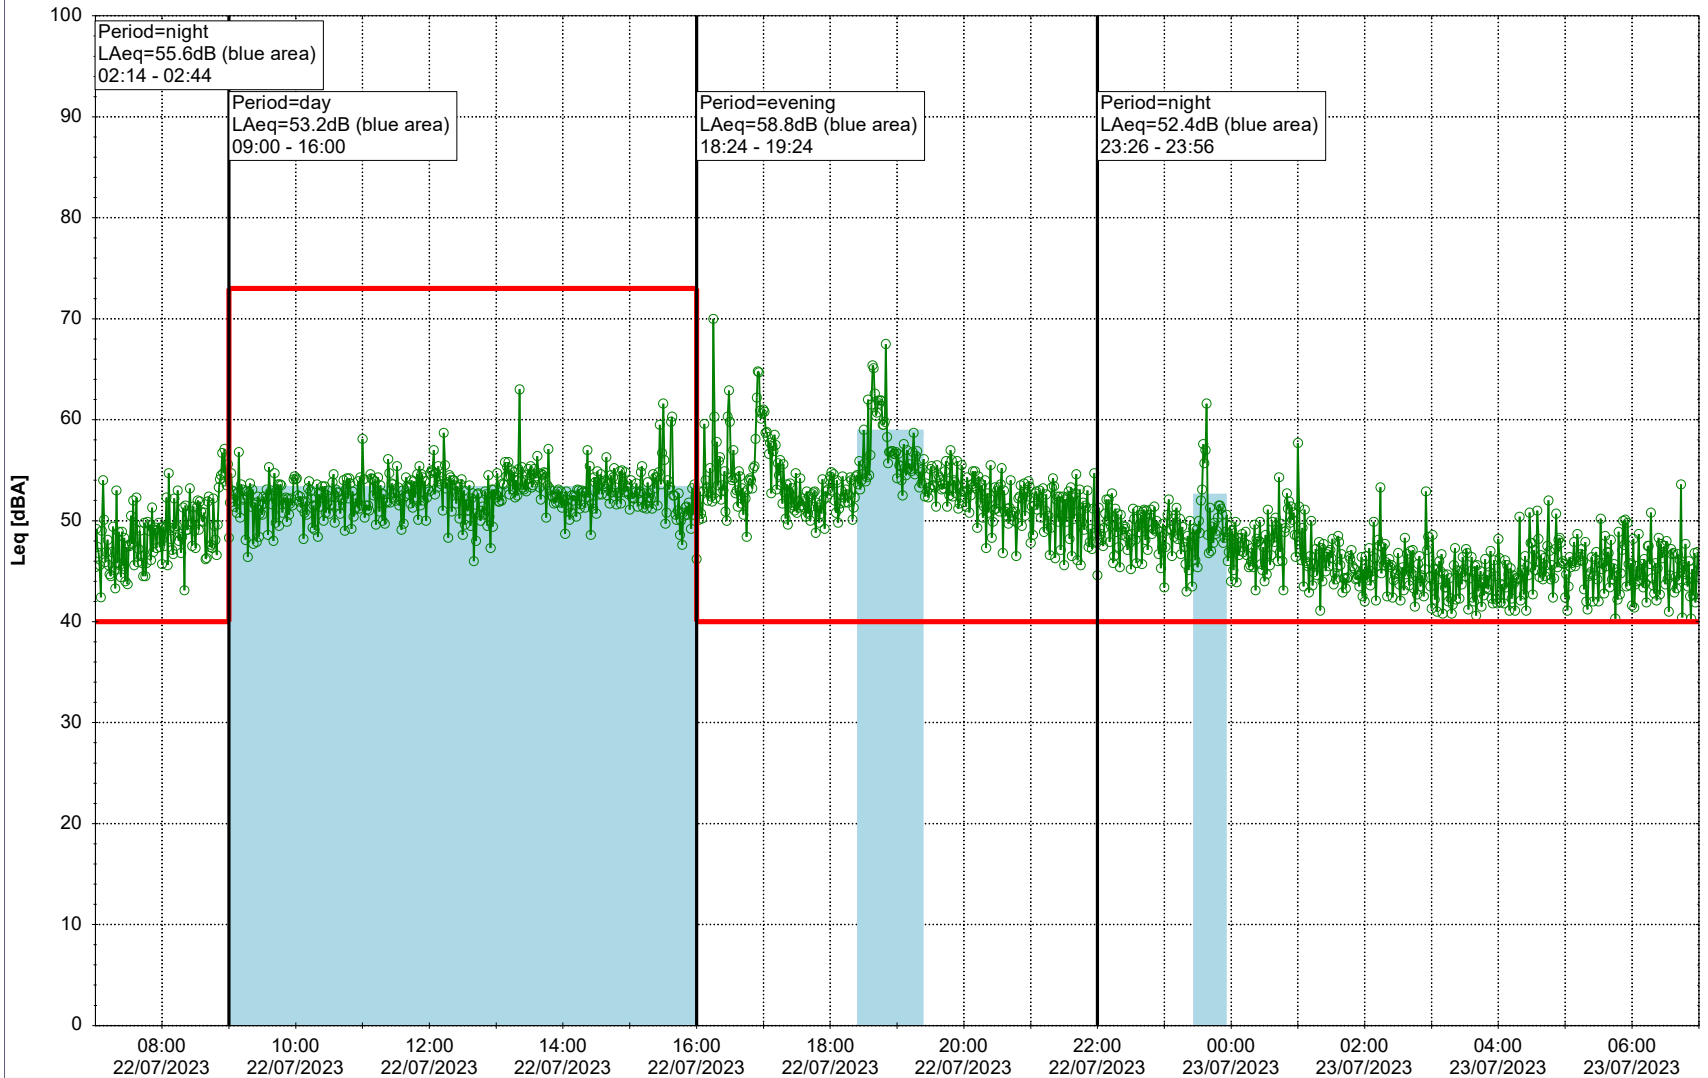

Noise Time Related Diagram

21/07/2023
22/07/2023

○ ○ ○ ○ HOL_NS01

Project: Kronos Sydhavnen
Construction: Havneholmen
Location: N-V

Plan View

Remarks

...

Noise Time Related Diagram

22/07/2023
23/07/2023

○ ○ ○ ○ HOL_NS01

Project: Kronos Sydhavnen
Construction: Havneholmen
Location: N-V

Plan View

Remarks

...

Noise Time Related Diagram

23/07/2023
24/07/2023