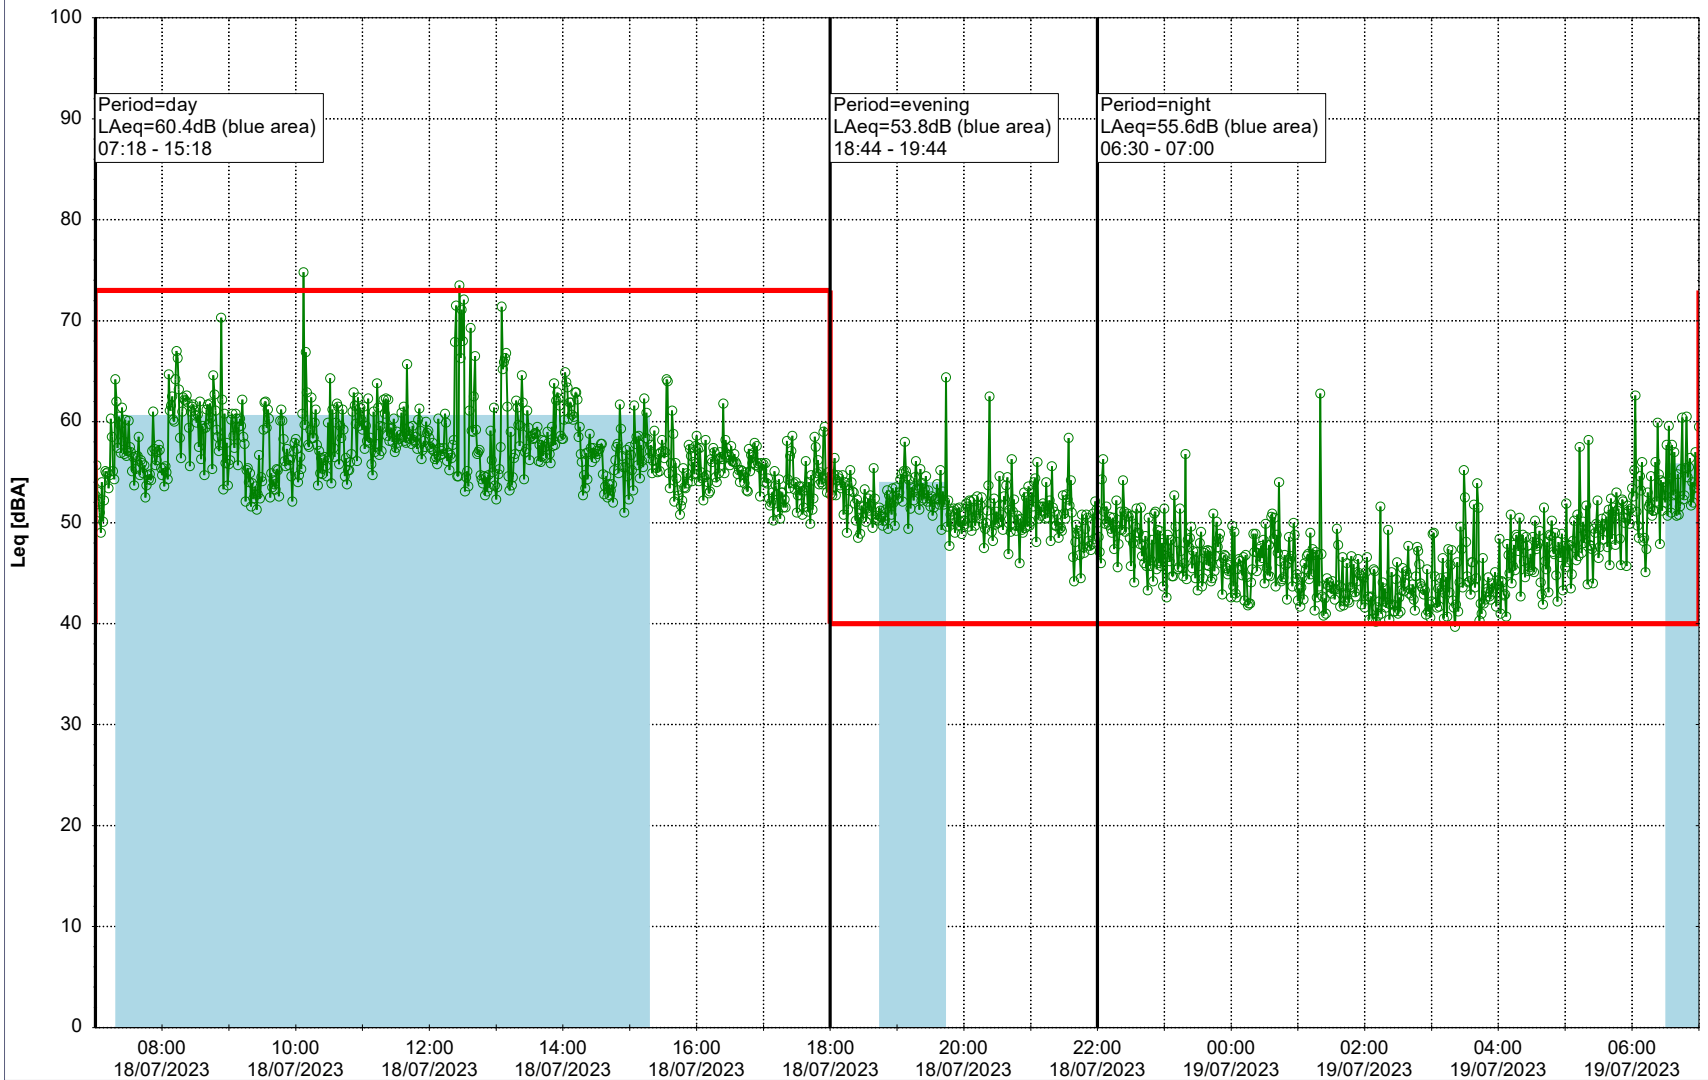

Plan View

Remarks

...

Noise Time Related Diagram

18/07/2023
19/07/2023

○ ○ ○ ○ HOL_NS01

Project: Kronos Sydhavnen
Construction: Havneholmen
Location: N-V

Plan View

Remarks

...

Noise Time Related Diagram

19/07/2023
20/07/2023

○ ○ ○ ○ HOL_NS01

Project: Kronos Sydhavnen
Construction: Havneholmen
Location: N-V

Plan View

Remarks

...

Noise Time Related Diagram

20/07/2023
21/07/2023

○ ○ ○ ○ HOL_NS01

Project: Kronos Sydhavnen
Construction: Havneholmen
Location: N-V

Plan View

Remarks

...