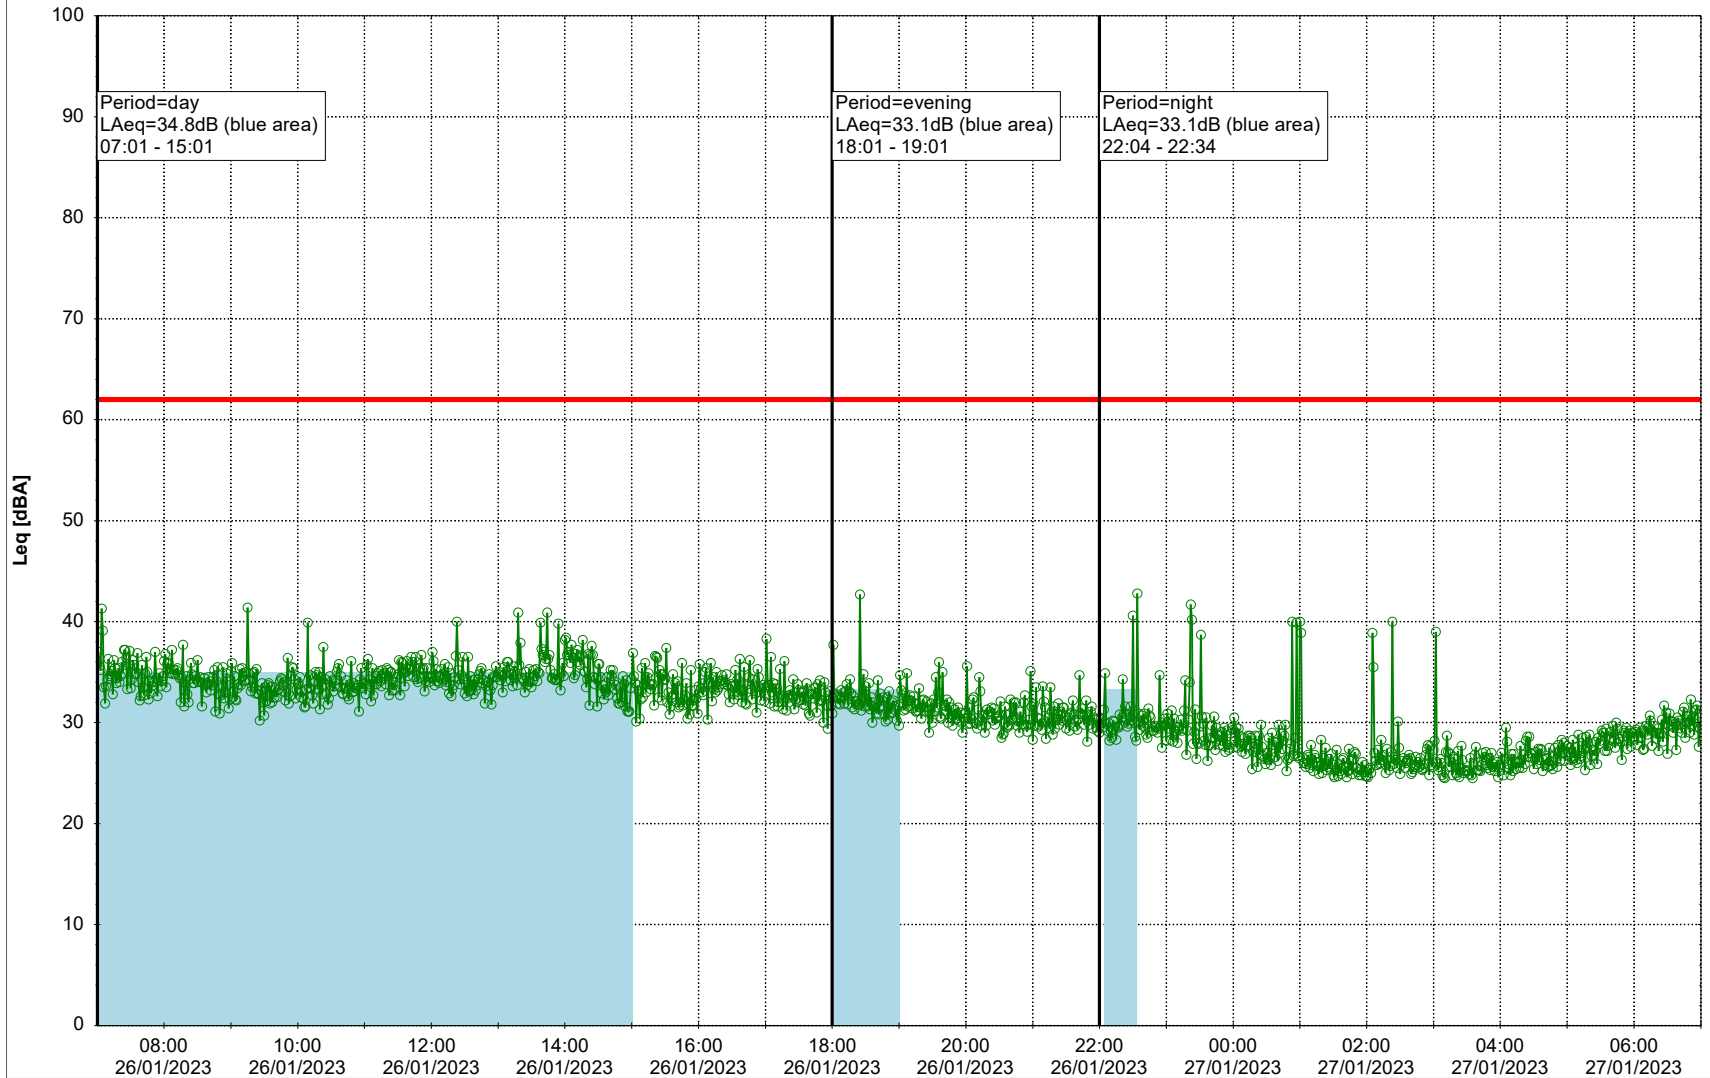

Plan View

Remarks

...

Noise Time Related Diagram

○○○ GAB_NS01

Project: Kronos Sydhavnen
Construction: Gåsebæk
Location: N-V

26/01/2023
27/01/2023

Plan View

Remarks

...

Noise Time Related Diagram

○○○ GAB_NS01

Project: Kronos Sydhavnen
Construction: Gåsebæk
Location: N-V

Plan View

Remarks

...

Noise Time Related Diagram

27/01/2023
28/01/2023

○○○○ GAB_NS01

Project: Kronos Sydhavnen
Construction: Gåsebæk
Location: N-V

28/01/2023
29/01/2023

Plan View

Remarks

...

Noise Time Related Diagram

○○○ GAB_NS01

Project: Kronos Sydhavnen
Construction: Gåsebæk
Location: N-V

29/01/2023
30/01/2023

Plan View

Remarks

...

Noise Time Related Diagram