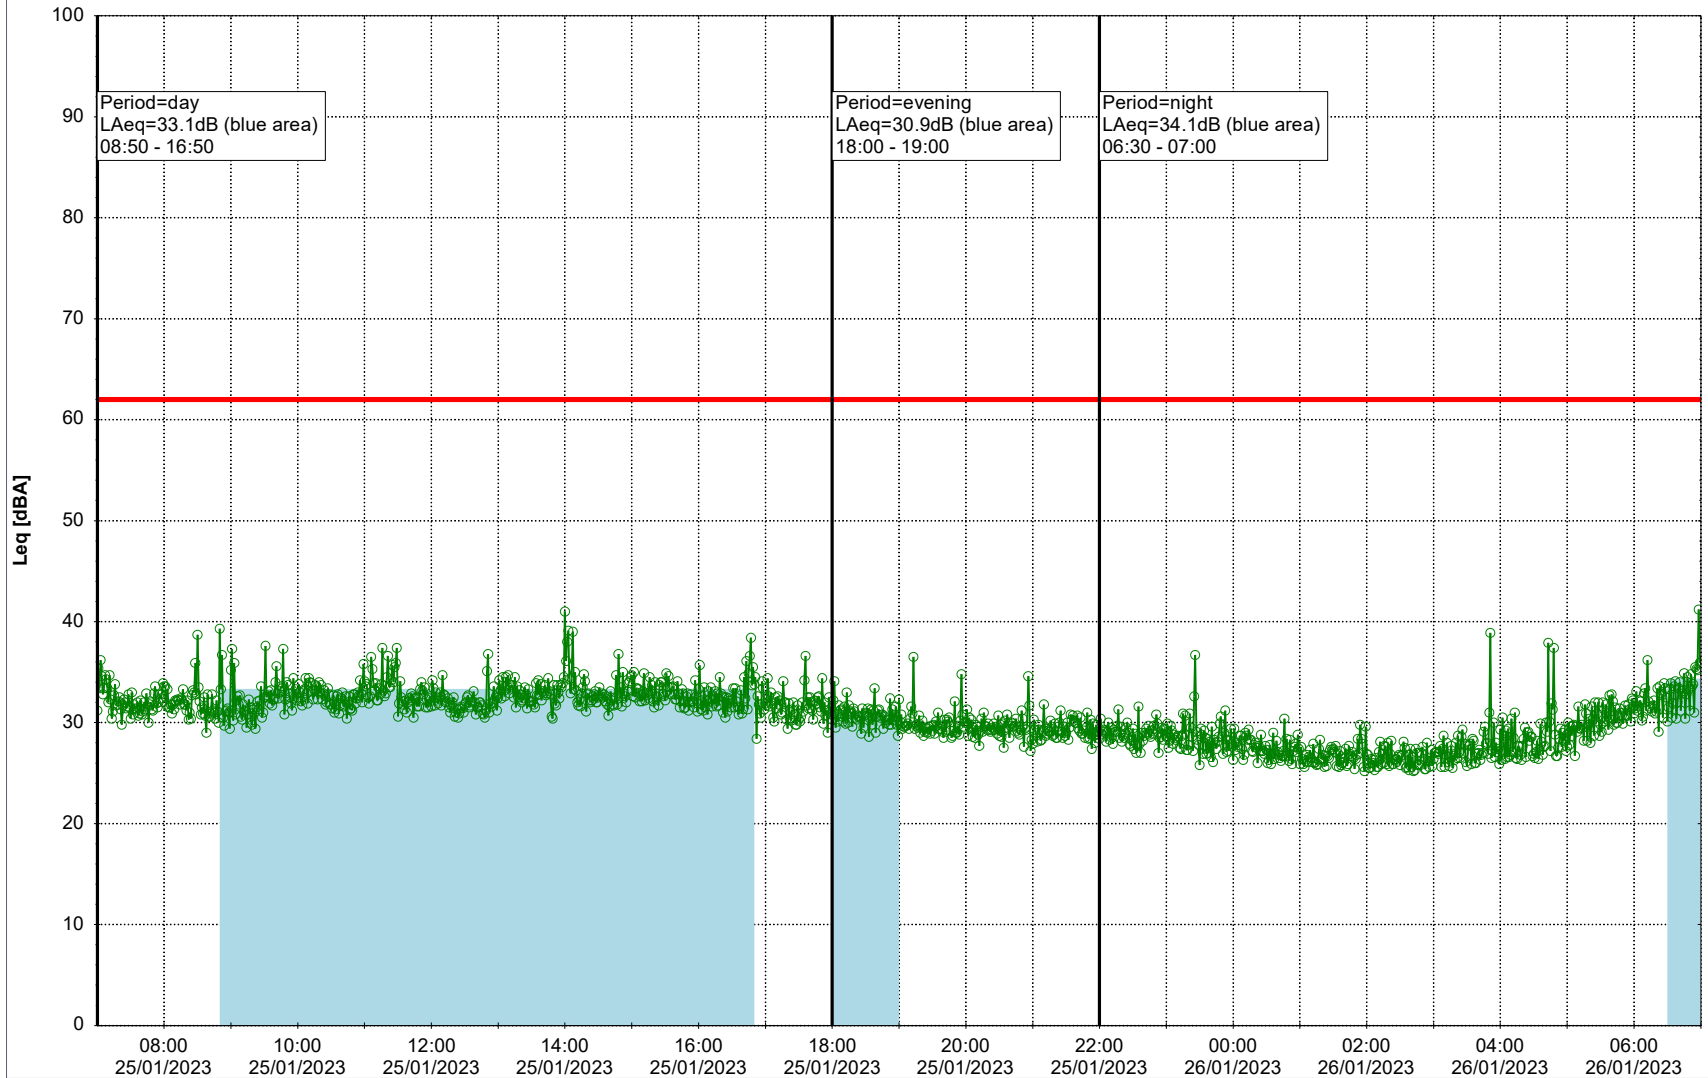

Plan View

Remarks

...

Noise Time Related Diagram

○○○ GAB_NS01

Project: Kronos Sydhavnen
Construction: Gåsebæk
Location: N-V

26/01/2023
27/01/2023

Plan View

Remarks

...

Noise Time Related Diagram

○○○ GAB_NS01

Project: Kronos Sydhavnen
Construction: Gåsebæk
Location: N-V

Plan View

Remarks

...

Noise Time Related Diagram

27/01/2023
28/01/2023

○○○○ GAB_NS01

Project: Kronos Sydhavnen
Construction: Gåsebæk
Location: N-V

28/01/2023
29/01/2023

Plan View

Remarks

...

Noise Time Related Diagram

○○○ GAB_NS01

Project: Kronos Sydhavnen
Construction: Gåsebæk
Location: N-V

29/01/2023
30/01/2023

Plan View

Remarks

...

Noise Time Related Diagram