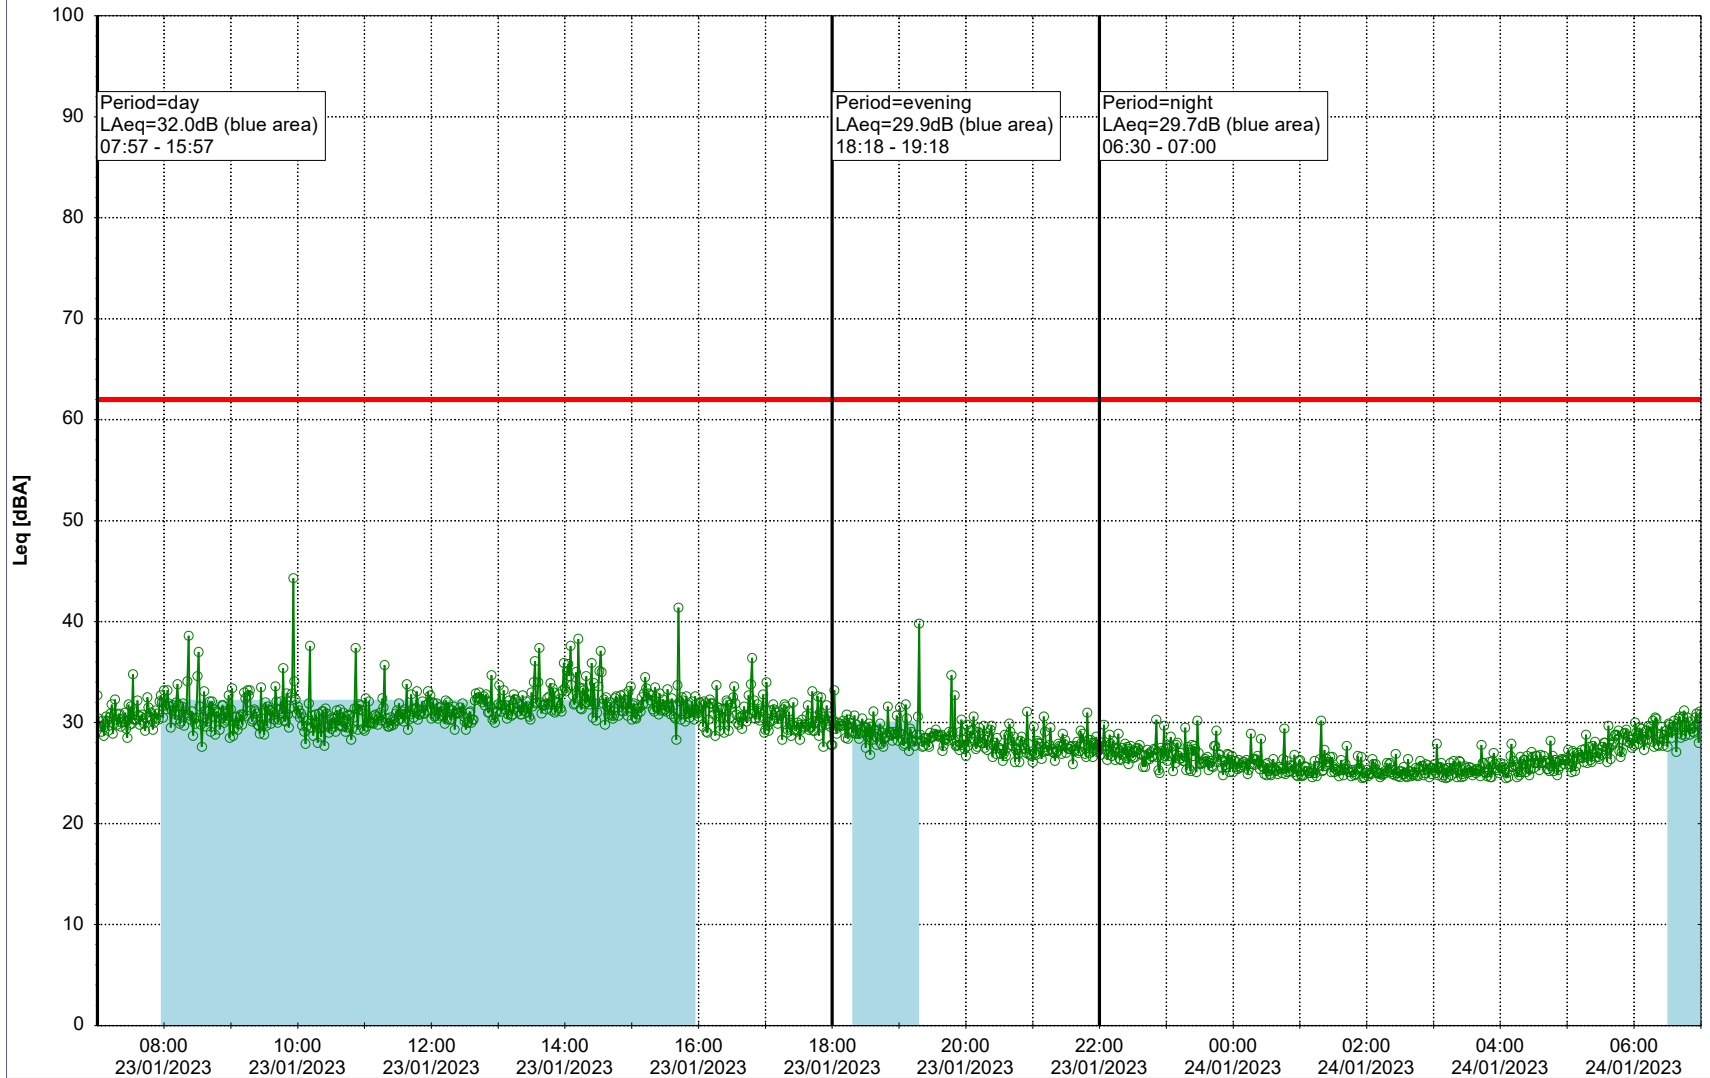

Project: Kronos Sydhavnen
Construction: Gåsebæk
Location: N-V

23/01/2023
24/01/2023

Plan View

Remarks

...

Noise Time Related Diagram

○○○ GAB_NS01

Project: Kronos Sydhavnen
Construction: Gåsebæk
Location: N-V

24/01/2023
25/01/2023

Plan View

Remarks

...

Noise Time Related Diagram

○○○ GAB_NS01

Project: Kronos Sydhavnen
Construction: Gåsebæk
Location: N-V

25/01/2023
26/01/2023

Plan View

Remarks

...

Noise Time Related Diagram

○○○ GAB_NS01

Project: Kronos Sydhavnen
Construction: Gåsebæk
Location: N-V

26/01/2023
27/01/2023

Plan View

Noise Time Related Diagram

○○○ GAB_NS01

Project: Kronos Sydhavnen
Construction: Gåsebæk
Location: N-V

29/01/2023
30/01/2023

Plan View

Remarks

...

Noise Time Related Diagram