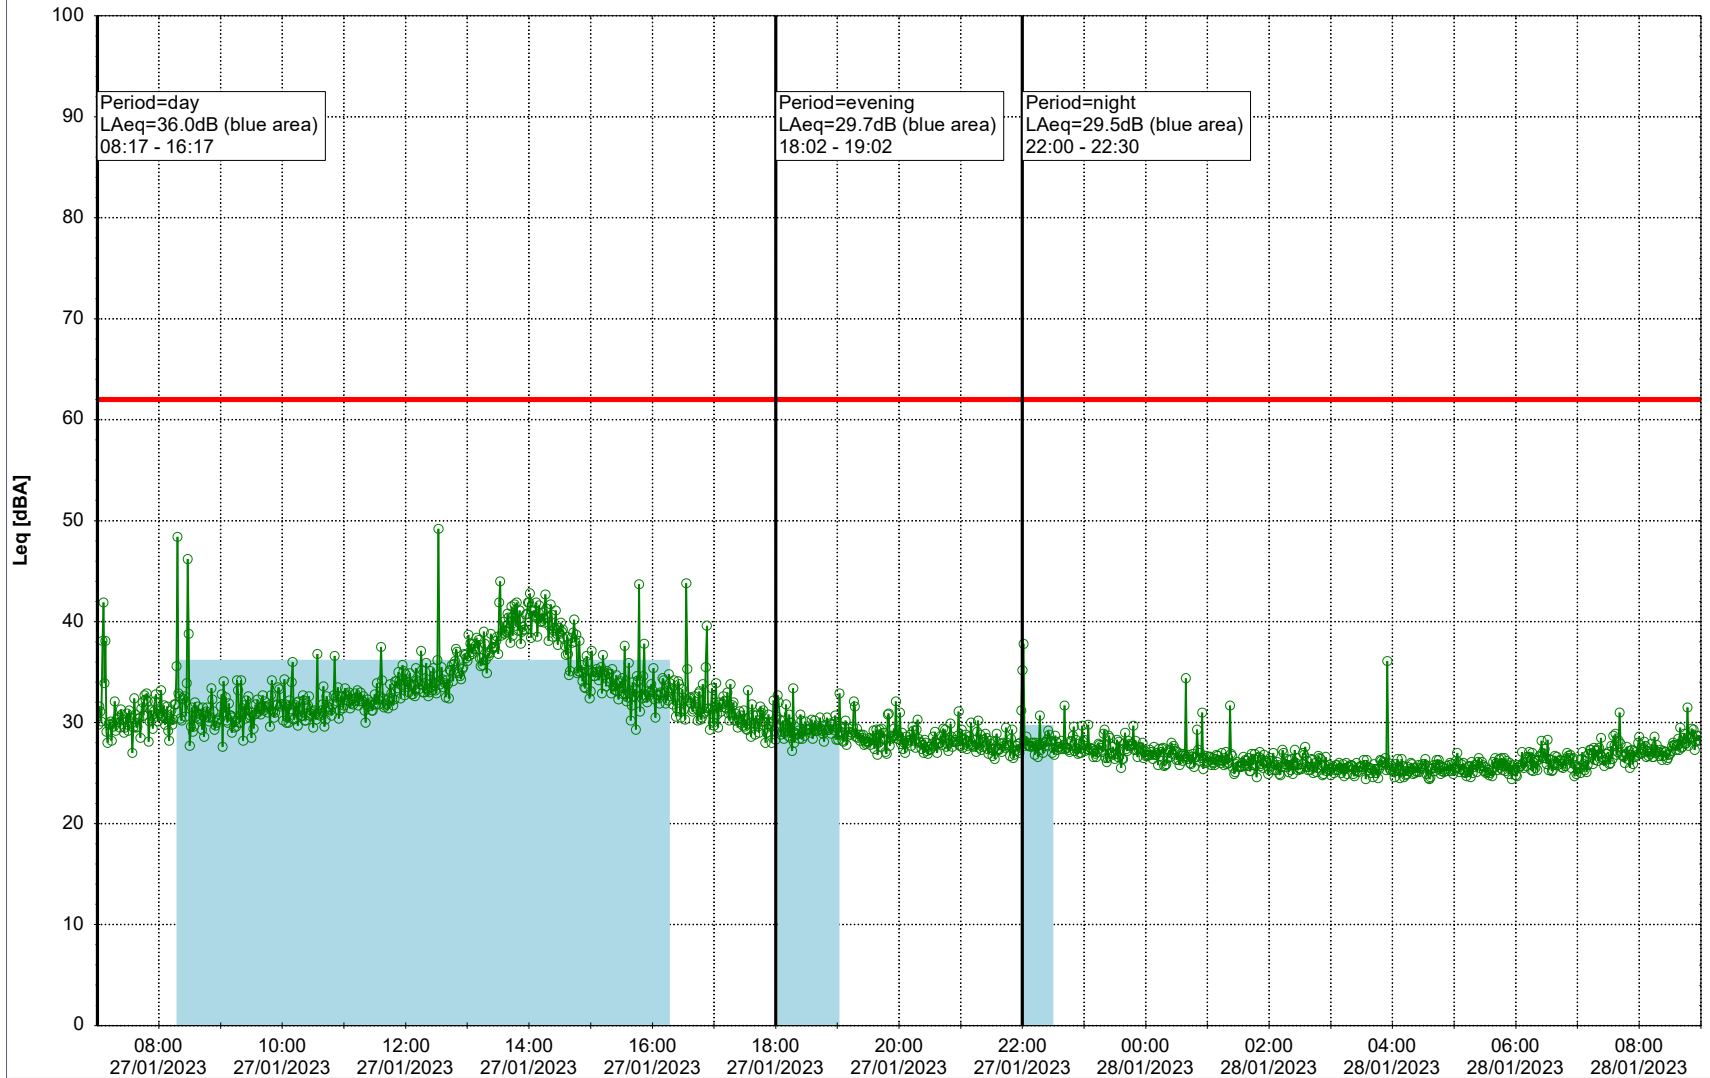

Remarks

...

Noise Time Related Diagram

○○○ GAB_NS01

Project: Kronos Sydhavnen
Construction: Gåsebæk
Location: N-V

Plan View

Remarks

...

Noise Time Related Diagram

27/01/2023
28/01/2023

○○○○ GAB_NS01

Project: Kronos Sydhavnen
Construction: Gåsebæk
Location: N-V

28/01/2023
29/01/2023

Plan View

Remarks

...

Noise Time Related Diagram

○○○ GAB_NS01

Project: Kronos Sydhavnen
Construction: Gåsebæk
Location: N-V

29/01/2023
30/01/2023

Plan View

Remarks

...

Noise Time Related Diagram