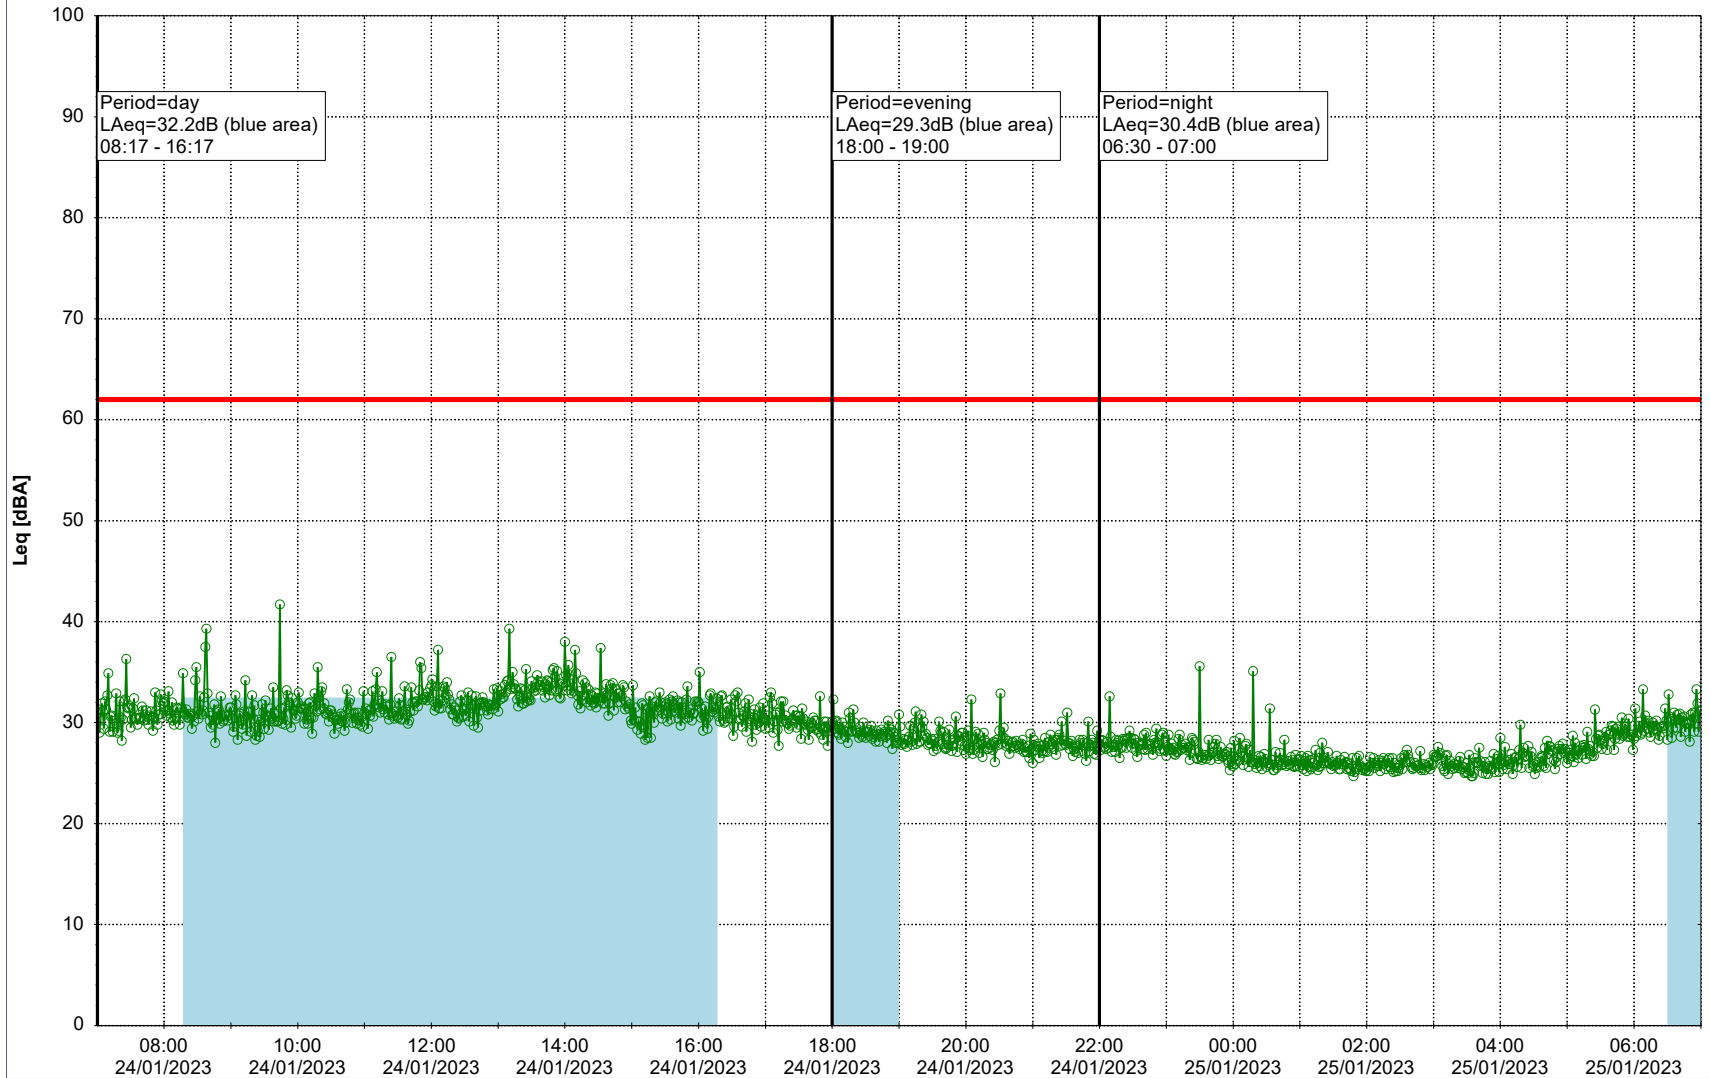

24/01/2023
25/01/2023

Plan View

Remarks

...

Noise Time Related Diagram

○○○ GAB_NS01

Project: Kronos Sydhavnen
Construction: Gåsebæk
Location: N-V

25/01/2023
26/01/2023

Plan View

Remarks

...

Noise Time Related Diagram

○○○ GAB_NS01

Project: Kronos Sydhavnen
Construction: Gåsebæk
Location: N-V

26/01/2023
27/01/2023

Plan View

Remarks

...

Noise Time Related Diagram

○○○ GAB_NS01

Project: Kronos Sydhavnen
Construction: Gåsebæk
Location: N-V

Plan View

Remarks

...

Noise Time Related Diagram

○○○ GAB_NS01

Project: Kronos Sydhavnen
Construction: Gåsebæk
Location: N-V

29/01/2023
30/01/2023

Plan View

Remarks

...

Noise Time Related Diagram