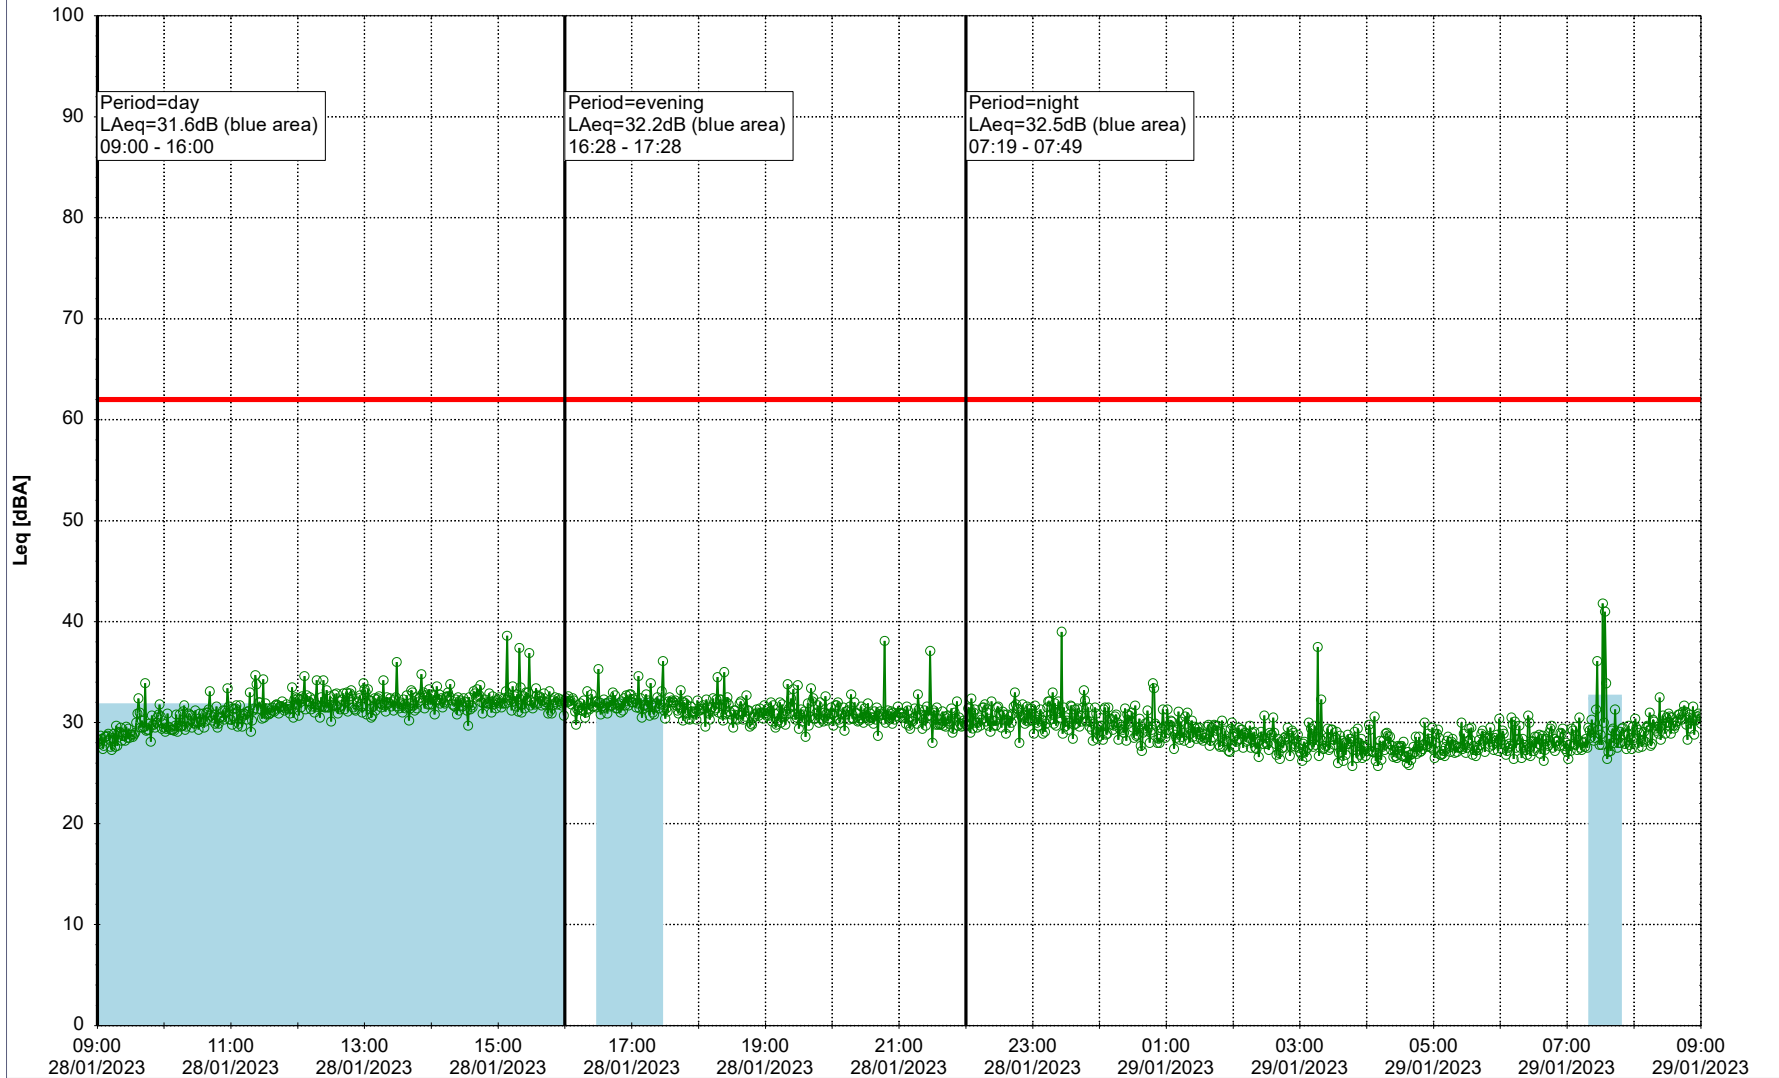

Noise Time Related Diagram

27/01/2023
28/01/2023

○○○○ GAB_NS01

Project: Kronos Sydhavnen
Construction: Gåsebæk
Location: N-V

28/01/2023
29/01/2023

Plan View

Remarks

...

Noise Time Related Diagram

○○○ GAB_NS01

Project: Kronos Sydhavnen
Construction: Gåsebæk
Location: N-V

29/01/2023
30/01/2023

Plan View

Remarks

...

Noise Time Related Diagram