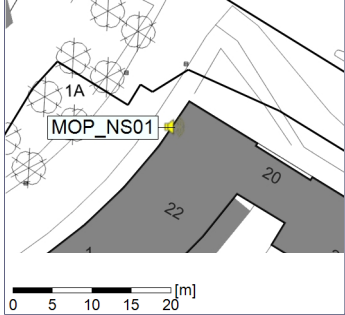

Remarks

...

Project: Kronos Sydhavnen
Construction: Mozarts Plads
Location: N-V

30/05/2020
31/05/2020

Plan View

Remarks

...

Noise Time Related Diagram