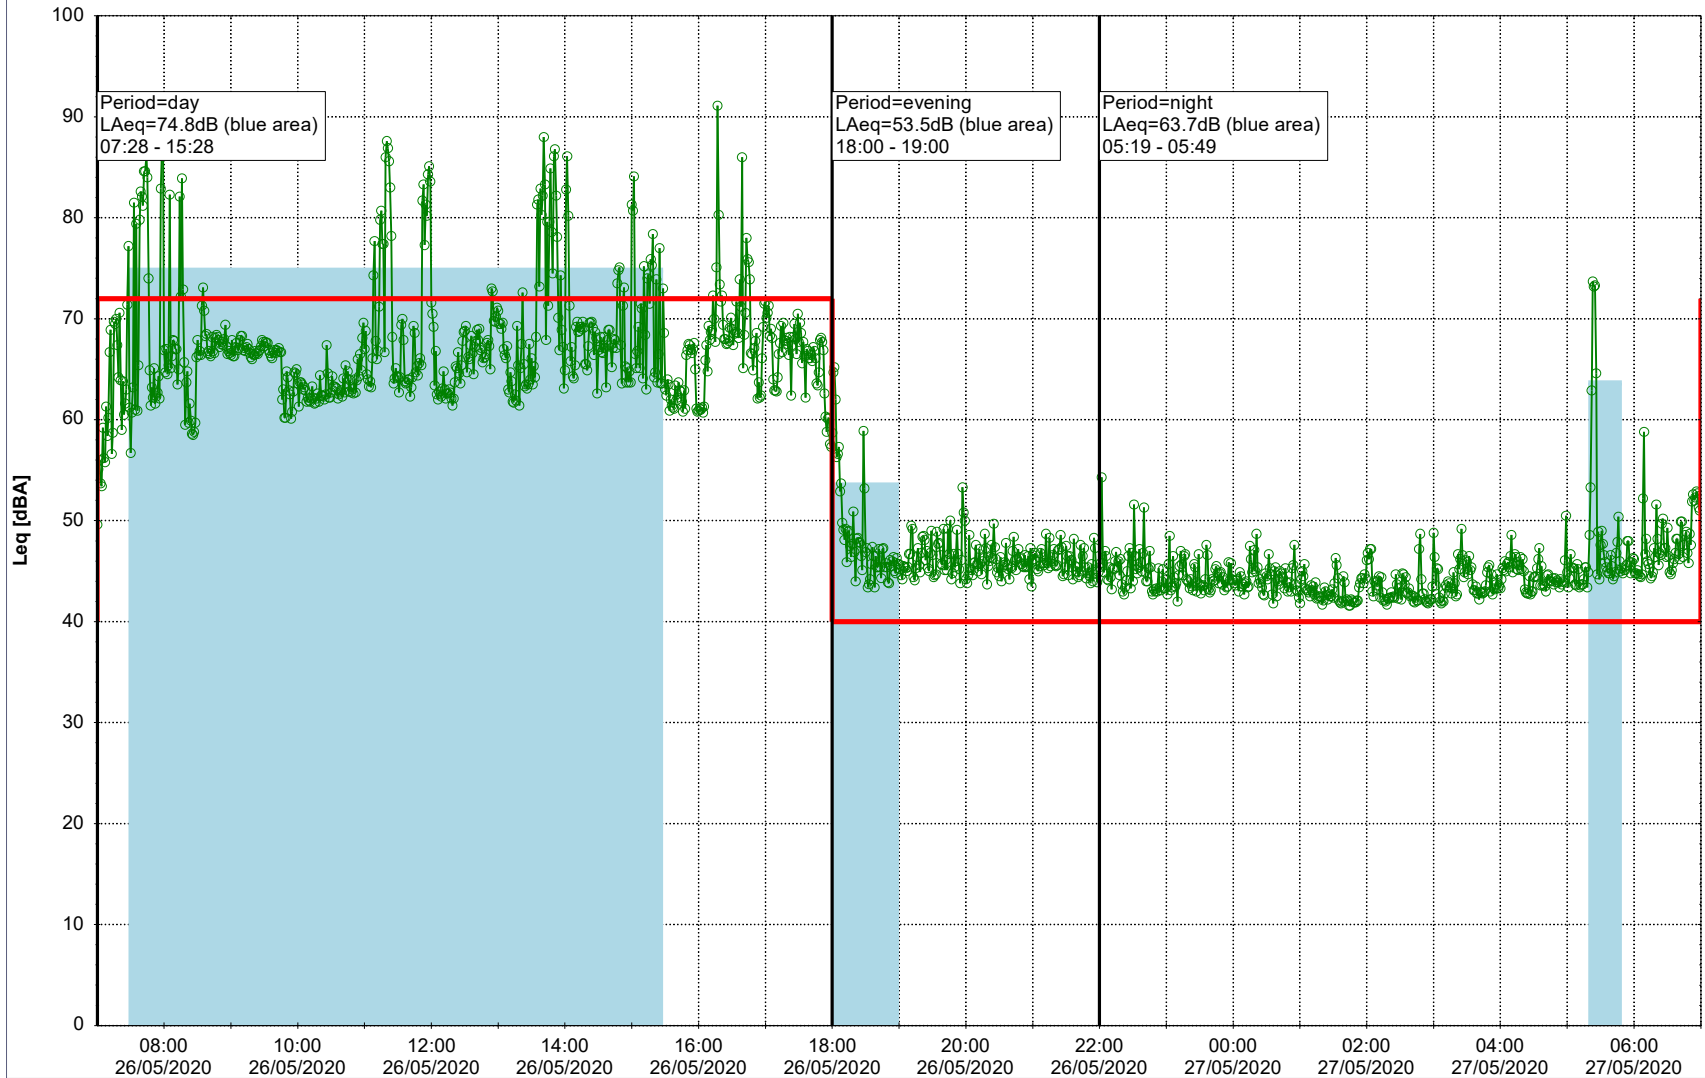

26/05/2020
27/05/2020

Plan View

Remarks

...

Noise Time Related Diagram

○○○ MOP_NS01

Project: Kronos Sydhavnen
Construction: Mozarts Plads
Location: N-V

Plan View

Remarks

...

Noise Time Related Diagram

27/05/2020
28/05/2020

○○○○ MOP_NS01

Project: Kronos Sydhavnen
Construction: Mozarts Plads
Location: N-V

Plan View

Remarks

...

Noise Time Related Diagram

28/05/2020
29/05/2020

○○○○ MOP_NS01

Project: Kronos Sydhavnen
Construction: Mozarts Plads
Location: N-V

29/05/2020
30/05/2020

Noise Time Related Diagram

○○○○ MOP_NS01

Remarks

...

Project: Kronos Sydhavnen
Construction: Mozarts Plads
Location: N-V

30/05/2020
31/05/2020

Plan View

Remarks

...

Noise Time Related Diagram