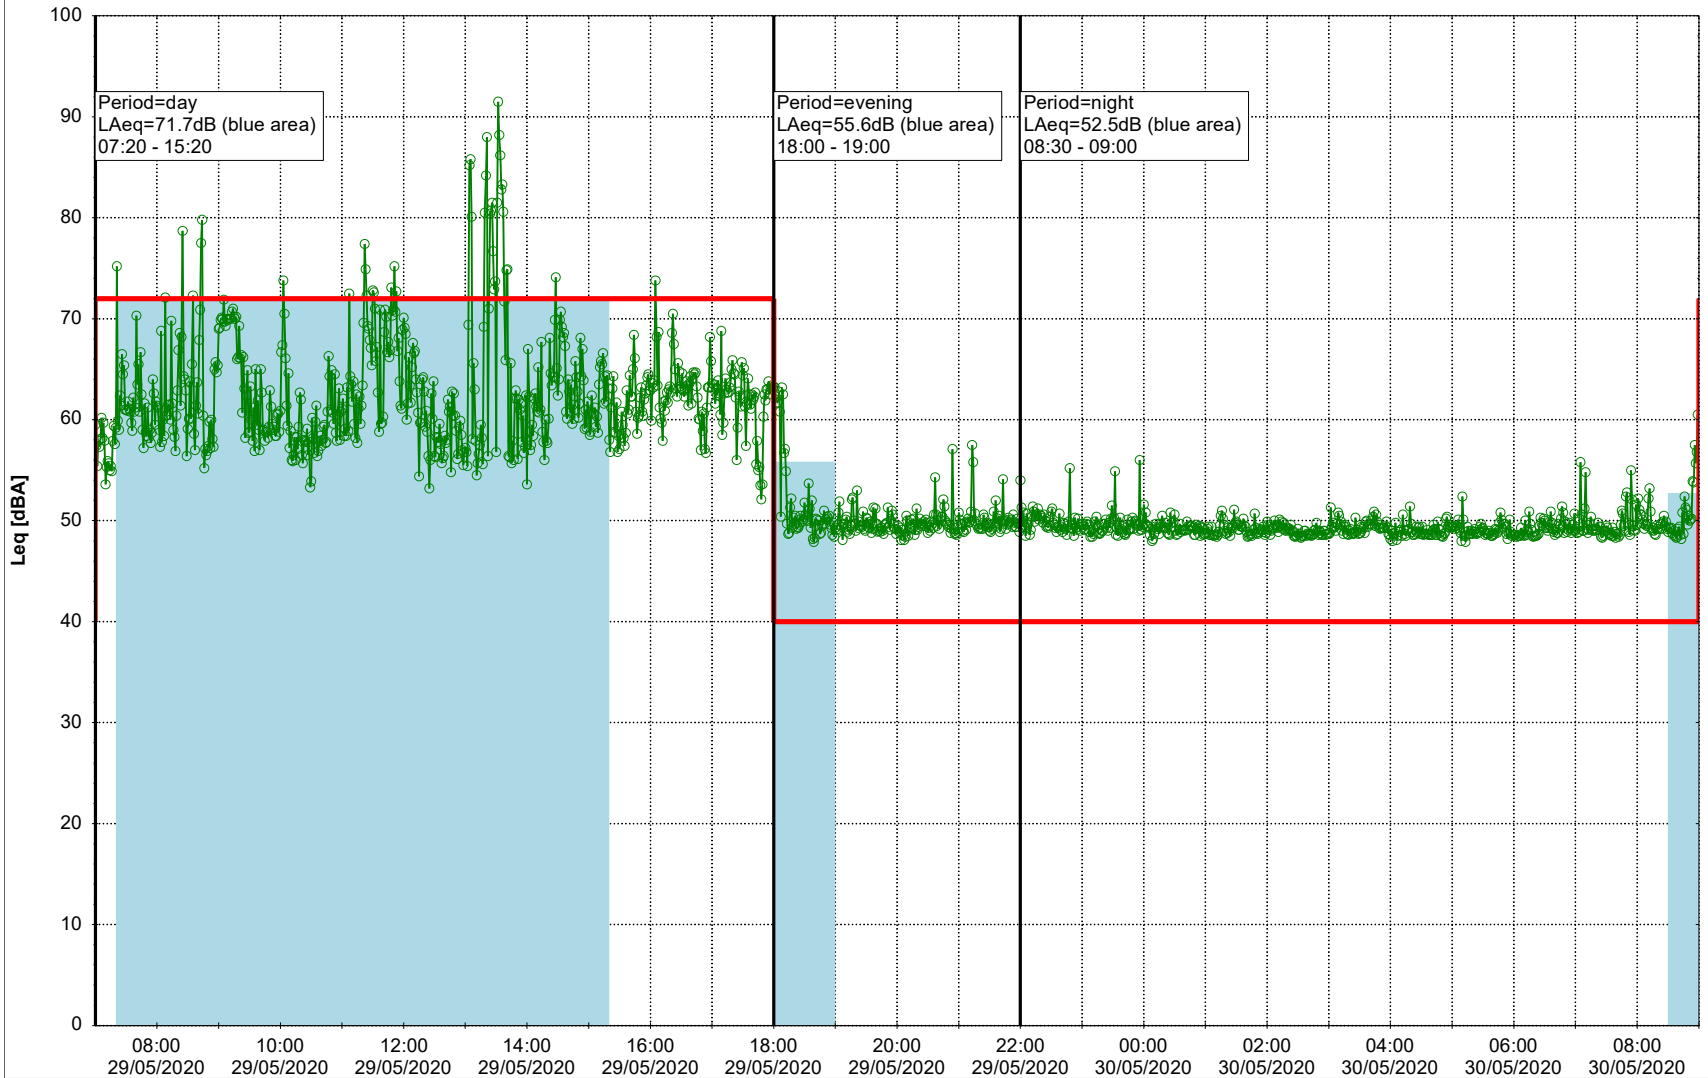

...

Noise Time Related Diagram

28/05/2020
29/05/2020

○○○○ MOP_NS01

Project: Kronos Sydhavnen
Construction: Mozarts Plads
Location: N-V

29/05/2020
30/05/2020

Noise Time Related Diagram

○○○○ MOP_NS01

Remarks

...

Project: Kronos Sydhavnen
Construction: Mozarts Plads
Location: N-V

30/05/2020
31/05/2020

Plan View

Remarks

...

Noise Time Related Diagram

○○○○ MOP_NS01

Project: Kronos Sydhavnen
Construction: Mozarts Plads
Location: N-V

Plan View

Remarks

...

Noise Time Related Diagram

31/05/2020
01/06/2020

○○○○ MOP_NS01