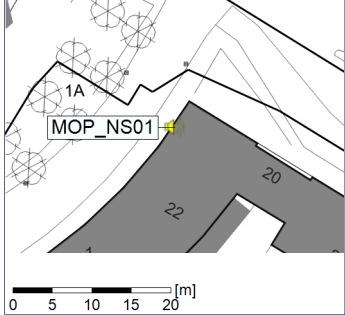

○○○○ MOP_NS01

Project: Kronos Sydhavnen
Construction: Mozarts Plads
Location: N-V

Plan View

Remarks

...

Noise Time Related Diagram

31/05/2020
01/06/2020

○○○○ MOP_NS01