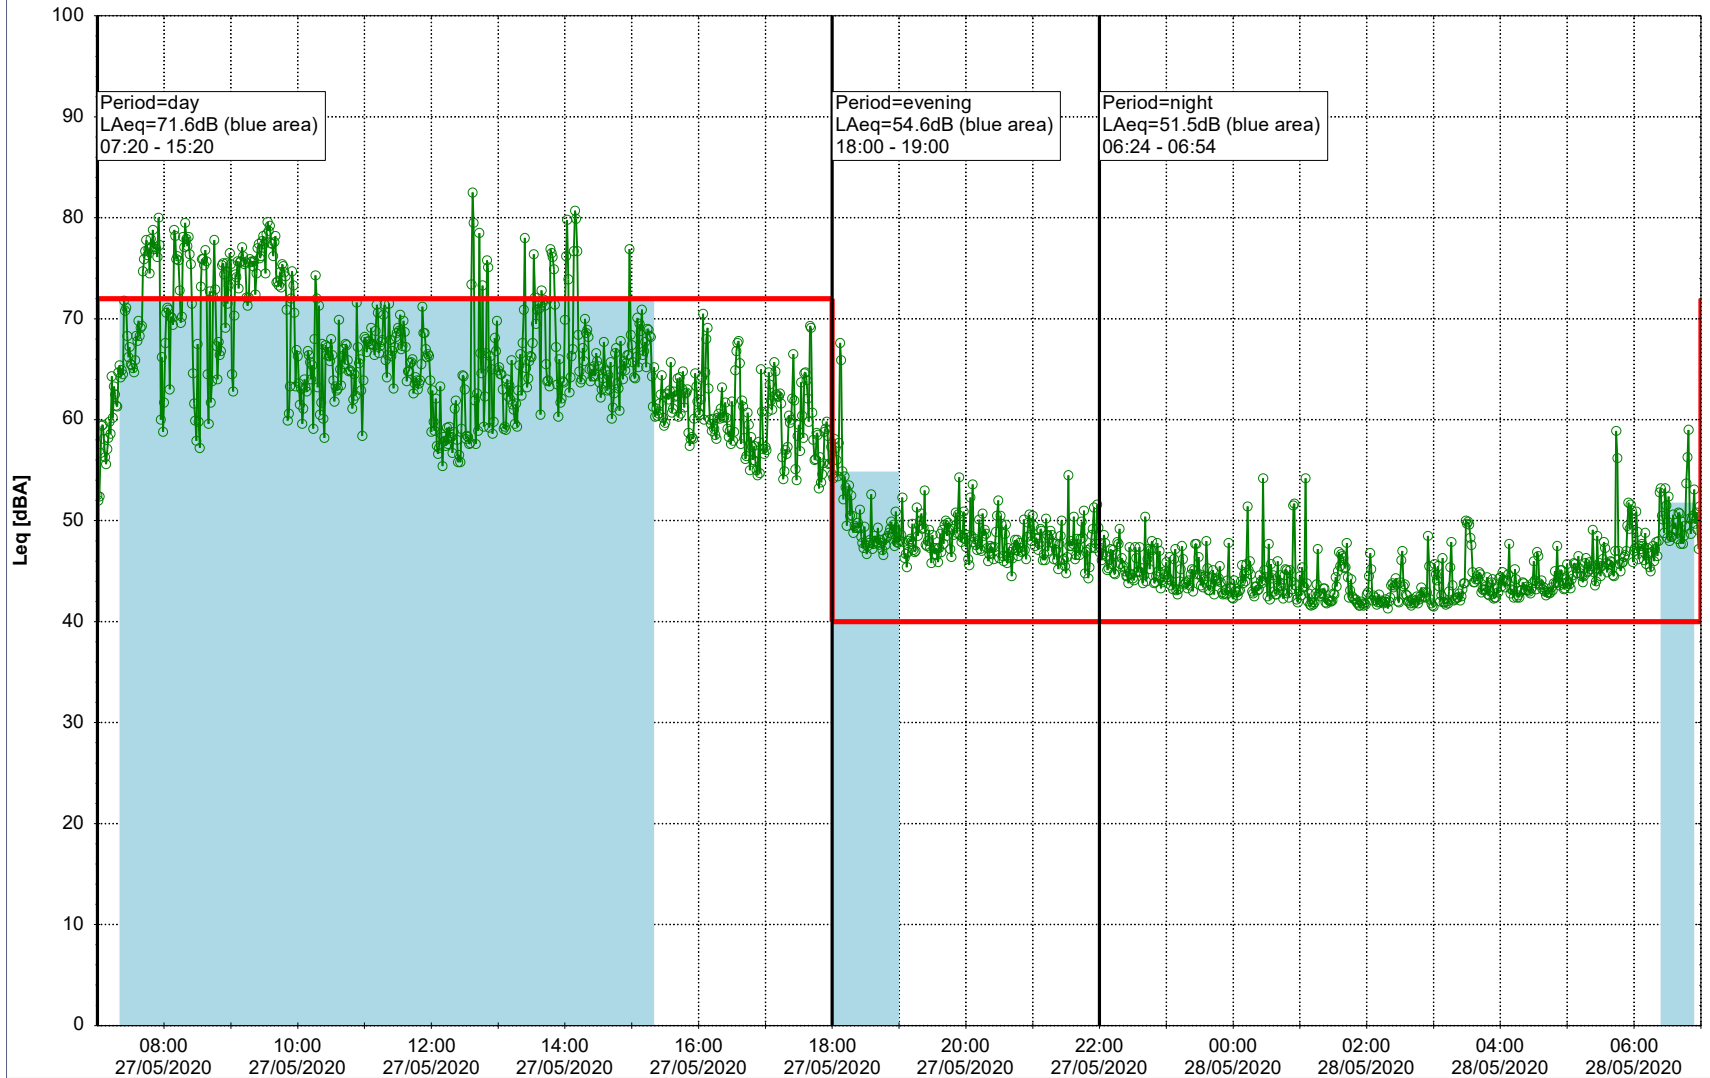

26/05/2020
27/05/2020

Plan View

Remarks

...

Noise Time Related Diagram

○○○ MOP_NS01

Project: Kronos Sydhavnen
Construction: Mozarts Plads
Location: N-V

Plan View

Remarks

...

Noise Time Related Diagram

27/05/2020
28/05/2020

○○○○ MOP_NS01

Project: Kronos Sydhavnen
Construction: Mozarts Plads
Location: N-V

Plan View

Remarks

...

Noise Time Related Diagram

28/05/2020
29/05/2020

○○○○ MOP_NS01

Project: Kronos Sydhavnen
Construction: Mozarts Plads
Location: N-V

29/05/2020
30/05/2020

Noise Time Related Diagram

○○○○ MOP_NS01

Remarks

...

Project: Kronos Sydhavnen
Construction: Mozarts Plads
Location: N-V

30/05/2020
31/05/2020

Plan View

Remarks

...

Noise Time Related Diagram