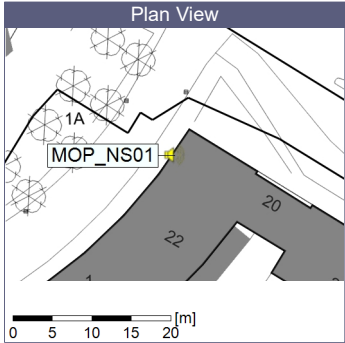

...

Noise Time Related Diagram

28/05/2020
29/05/2020

○○○○ MOP_NS01

Project: Kronos Sydhavnen
Construction: Mozarts Plads
Location: N-V

29/05/2020
30/05/2020

Noise Time Related Diagram

○○○○ MOP_NS01