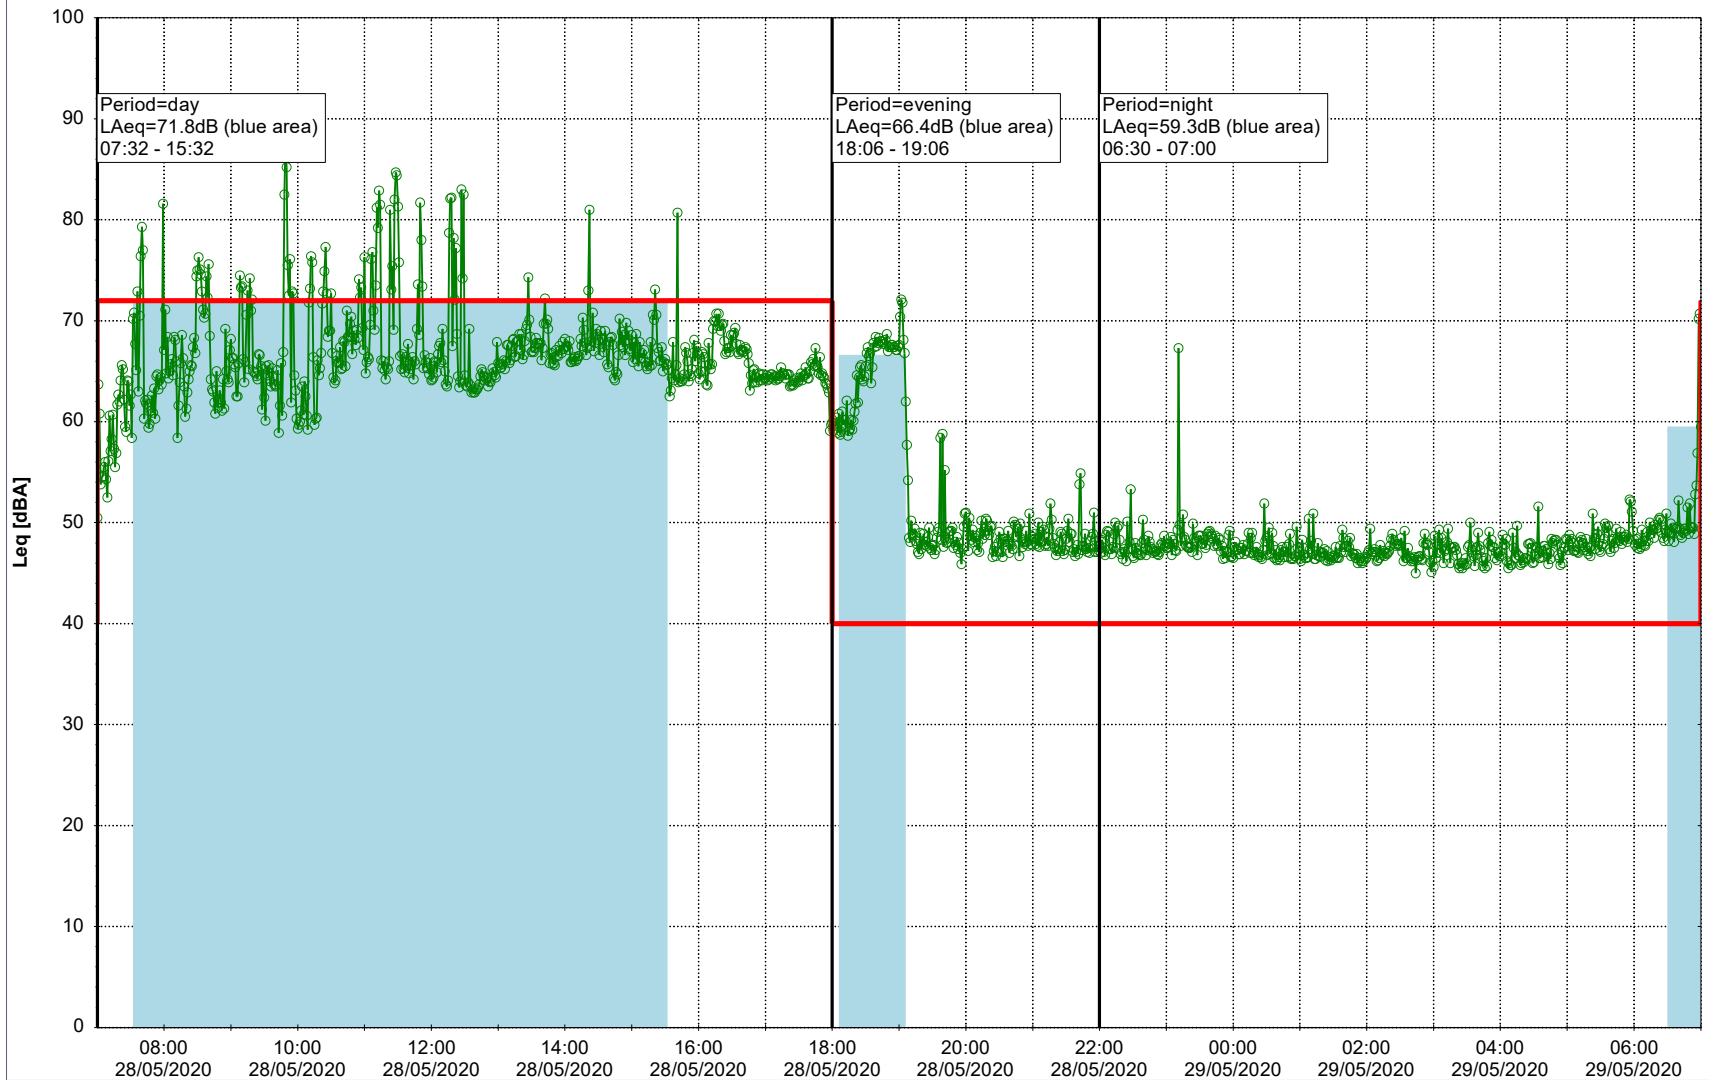

Remarks

...

Noise Time Related Diagram

27/05/2020
28/05/2020

○○○○ MOP_NS01

Project: Kronos Sydhavnen
Construction: Mozarts Plads
Location: N-V

Plan View

Remarks

...

Noise Time Related Diagram

28/05/2020
29/05/2020

○○○○ MOP_NS01

Project: Kronos Sydhavnen
Construction: Mozarts Plads
Location: N-V

29/05/2020
30/05/2020

Noise Time Related Diagram

○○○○ MOP_NS01

Remarks

...

Project: Kronos Sydhavnen
Construction: Mozarts Plads
Location: N-V

30/05/2020
31/05/2020

Plan View

Remarks

...

Noise Time Related Diagram

○○○○ MOP_NS01

Project: Kronos Sydhavnen
Construction: Mozarts Plads
Location: N-V

Plan View

Remarks

...

Noise Time Related Diagram

31/05/2020
01/06/2020

○○○○ MOP_NS01