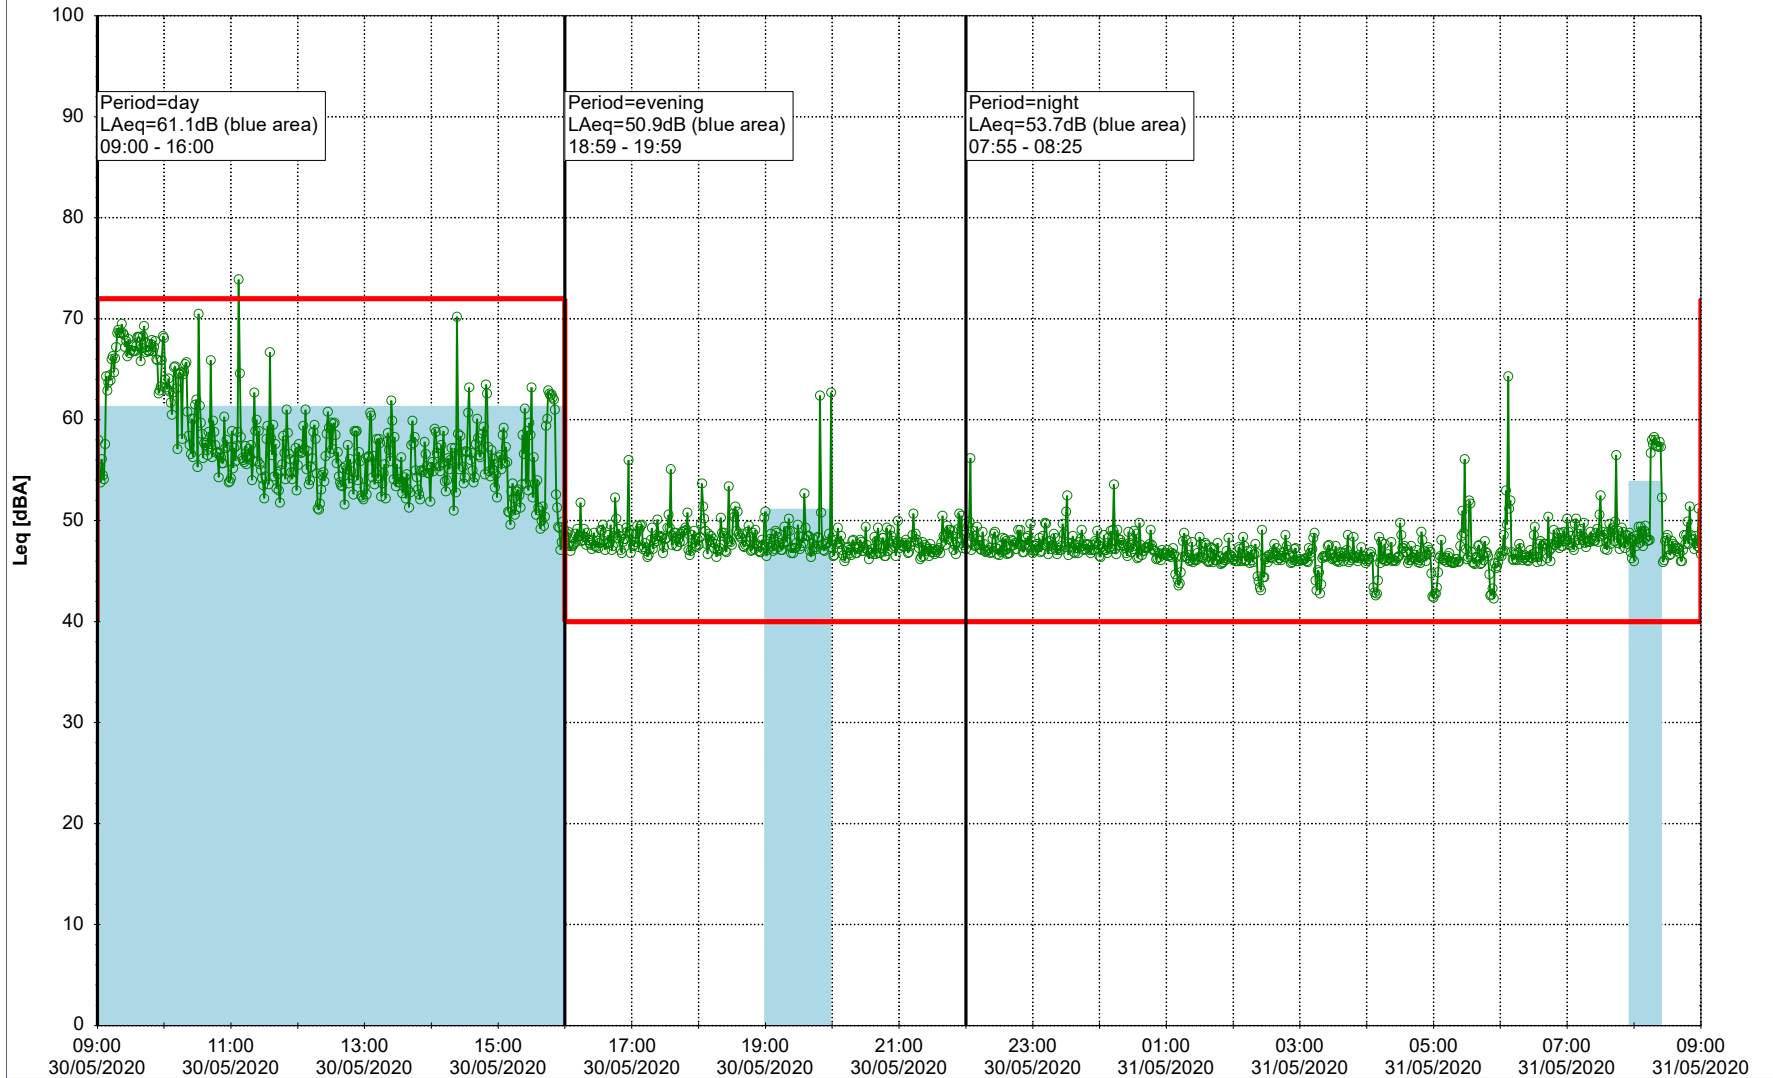

Remarks

...

Project: Kronos Sydhavnen
Construction: Mozarts Plads
Location: N-V

30/05/2020
31/05/2020

Plan View

Remarks

...

Noise Time Related Diagram

○○○○ MOP_NS01

Project: Kronos Sydhavnen
Construction: Mozarts Plads
Location: N-V

Plan View

Remarks

...

Noise Time Related Diagram

31/05/2020
01/06/2020

○○○○ MOP_NS01