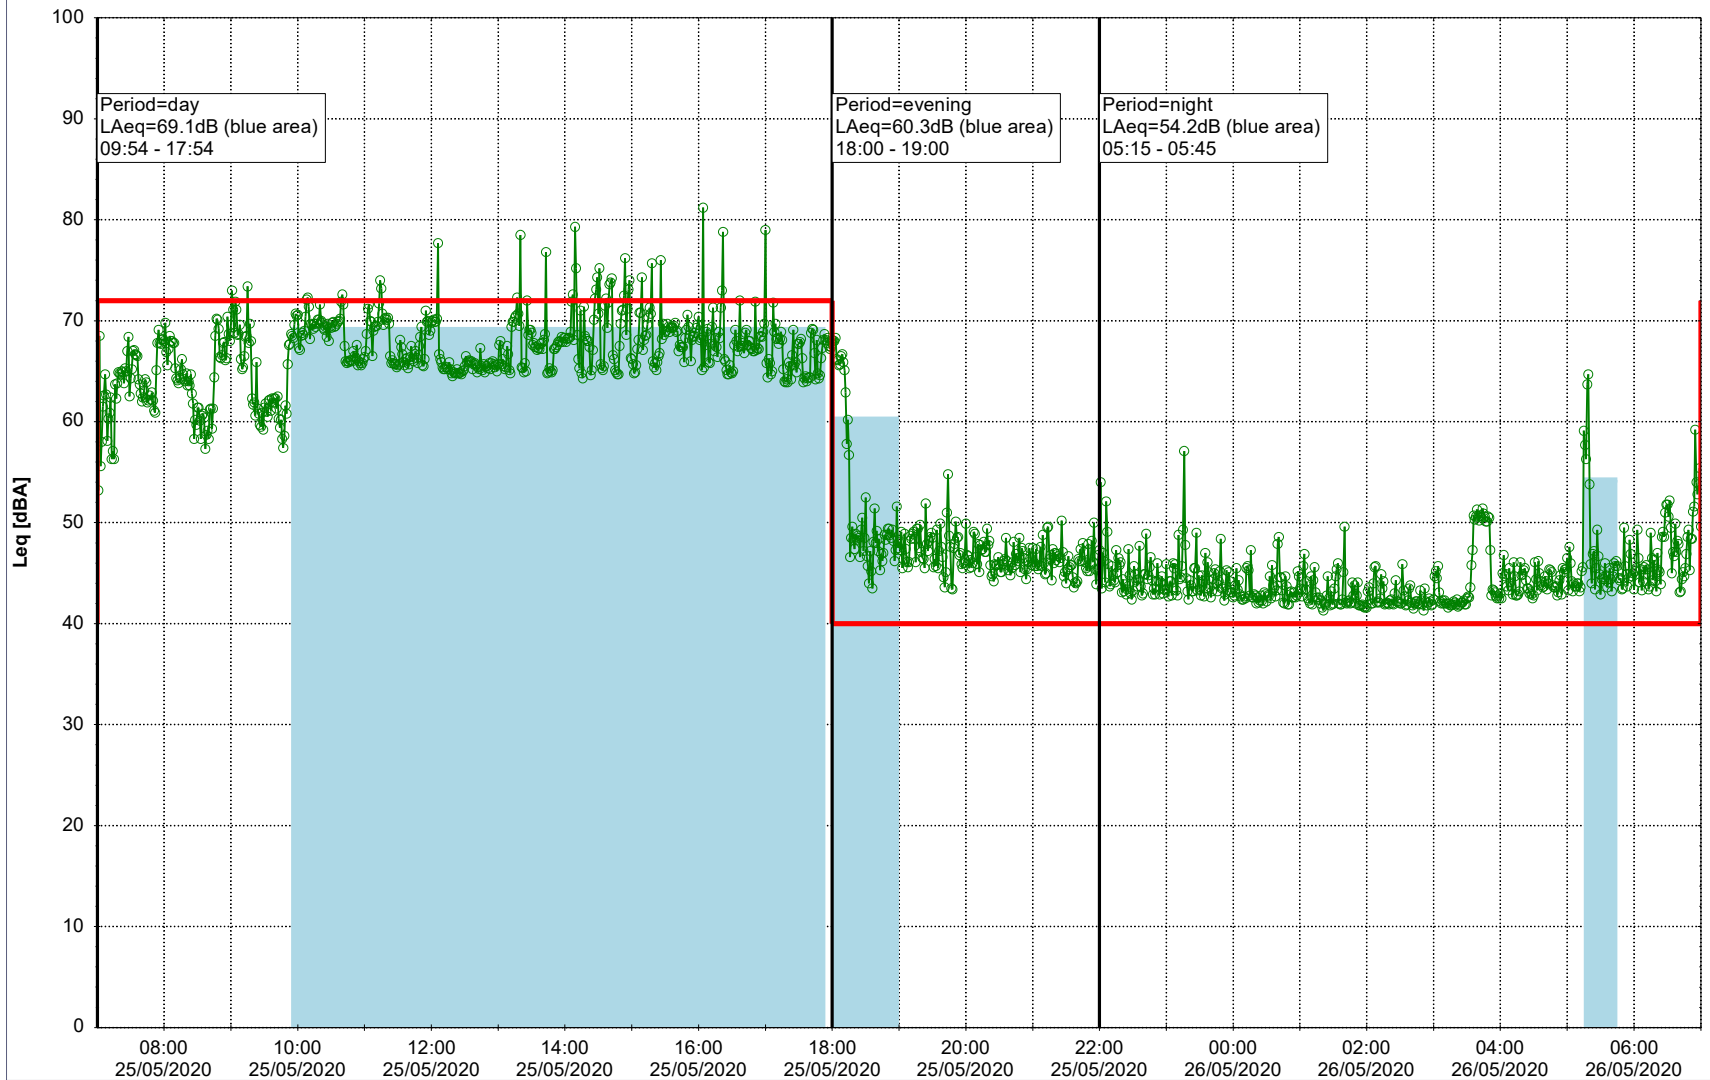

Project: Kronos Sydhavnen
Construction: Mozarts Plads
Location: N-V

25/05/2020
26/05/2020

Plan View

Remarks

...

Noise Time Related Diagram

○○○○ MOP_NS01

Project: Kronos Sydhavnen
Construction: Mozarts Plads
Location: N-V

26/05/2020
27/05/2020

Plan View

Remarks

...

Noise Time Related Diagram

○○○ MOP_NS01

Project: Kronos Sydhavnen
Construction: Mozarts Plads
Location: N-V

Plan View

Remarks

...

Noise Time Related Diagram

27/05/2020
28/05/2020

○○○○ MOP_NS01

Project: Kronos Sydhavnen
Construction: Mozarts Plads
Location: N-V

Plan View

Remarks

Remarks

...

Project: Kronos Sydhavnen
Construction: Mozarts Plads
Location: N-V

30/05/2020
31/05/2020

Plan View

Remarks

...

Noise Time Related Diagram