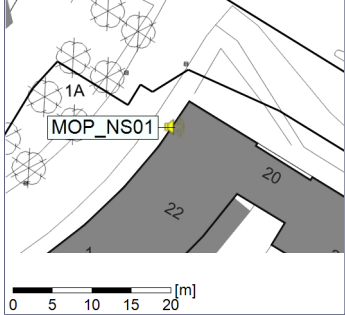

Project: Kronos Sydhavnen
Construction: Mozarts Plads
Location: N-V

26/05/2020
27/05/2020

Plan View