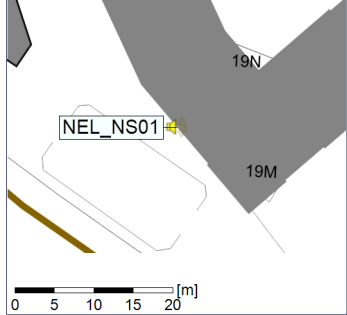

...

Noise Time Related Diagram

15/05/2020
16/05/2020

○ ○ ○ ○ NEL_NS01

Project: Kronos Sydhavnen
Construction: Ny Ellebjerg
Location: N-V

Plan View

Noise Time Related Diagram

16/05/2020
17/05/2020