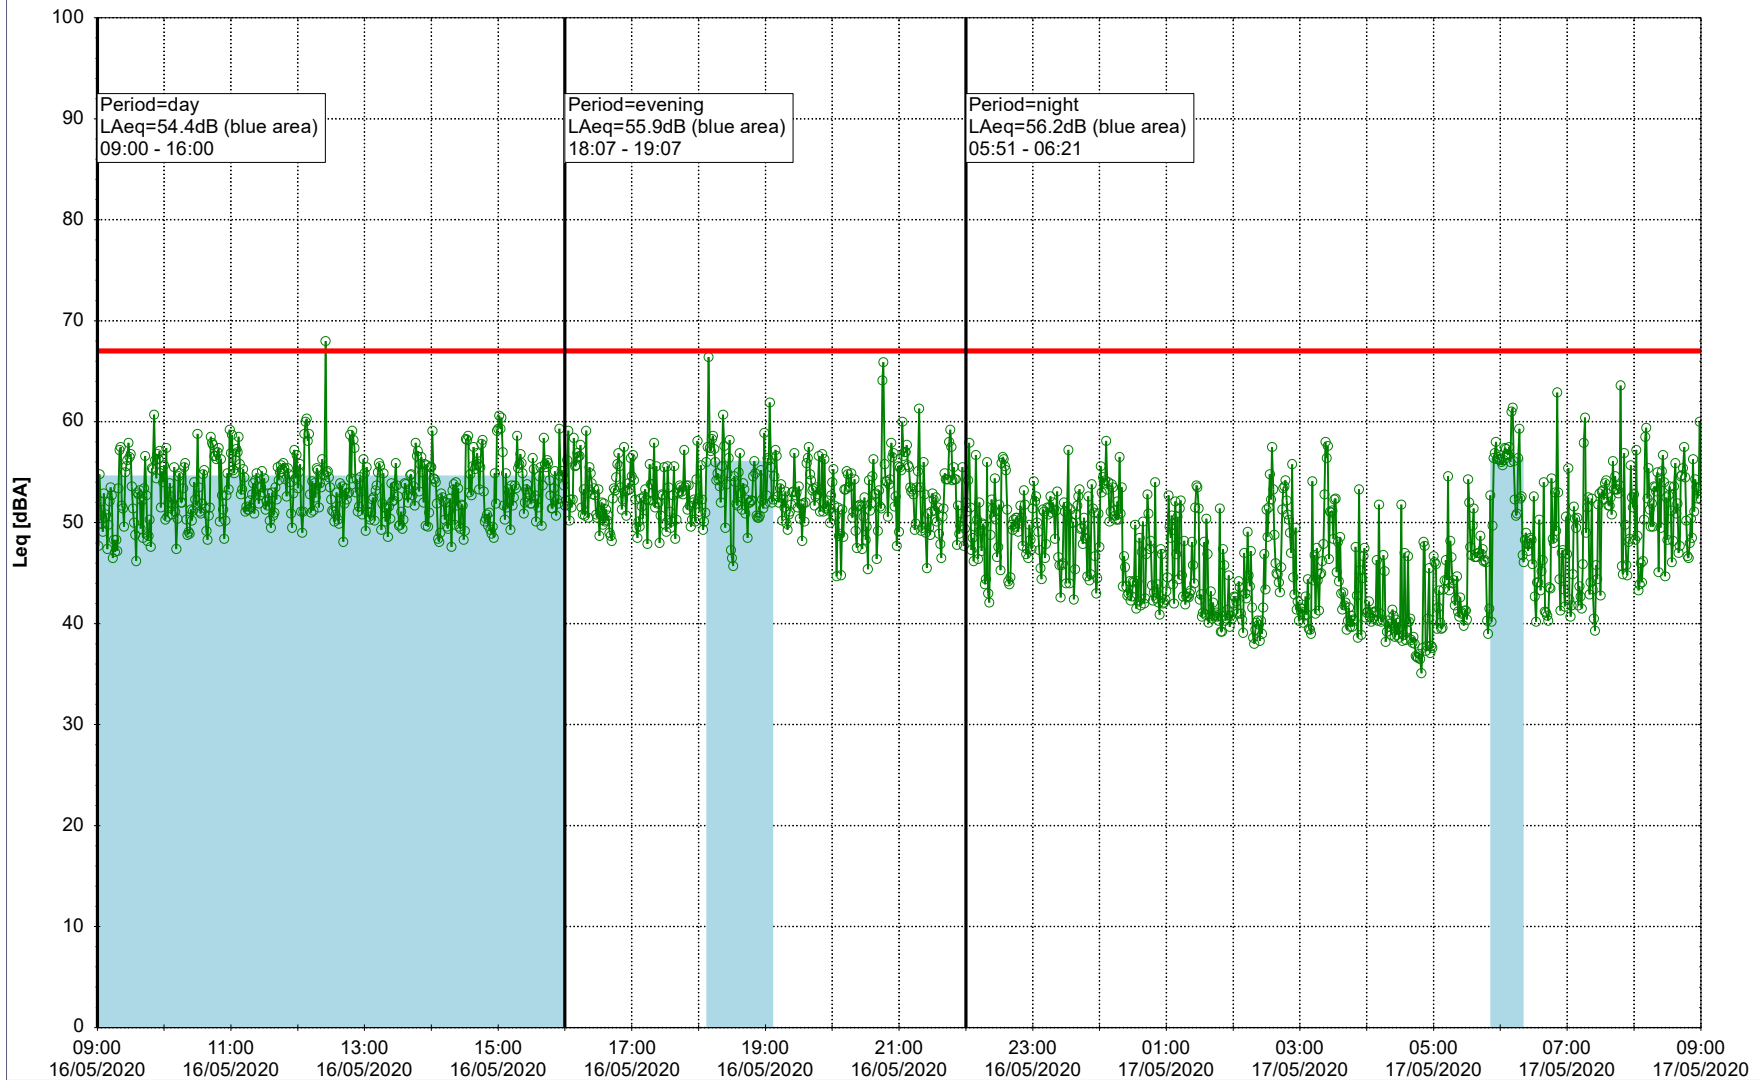

...

Noise Time Related Diagram

15/05/2020
16/05/2020

○ ○ ○ ○ NEL_NS01

Project: Kronos Sydhavnen
Construction: Ny Ellebjerg
Location: N-V

Plan View

Noise Time Related Diagram

16/05/2020
17/05/2020

○○○ NEL_NS01

Remarks

...

Project: Kronos Sydhavnen
Construction: Ny Ellebjerg
Location: N-V

Plan View

Remarks

...

Noise Time Related Diagram