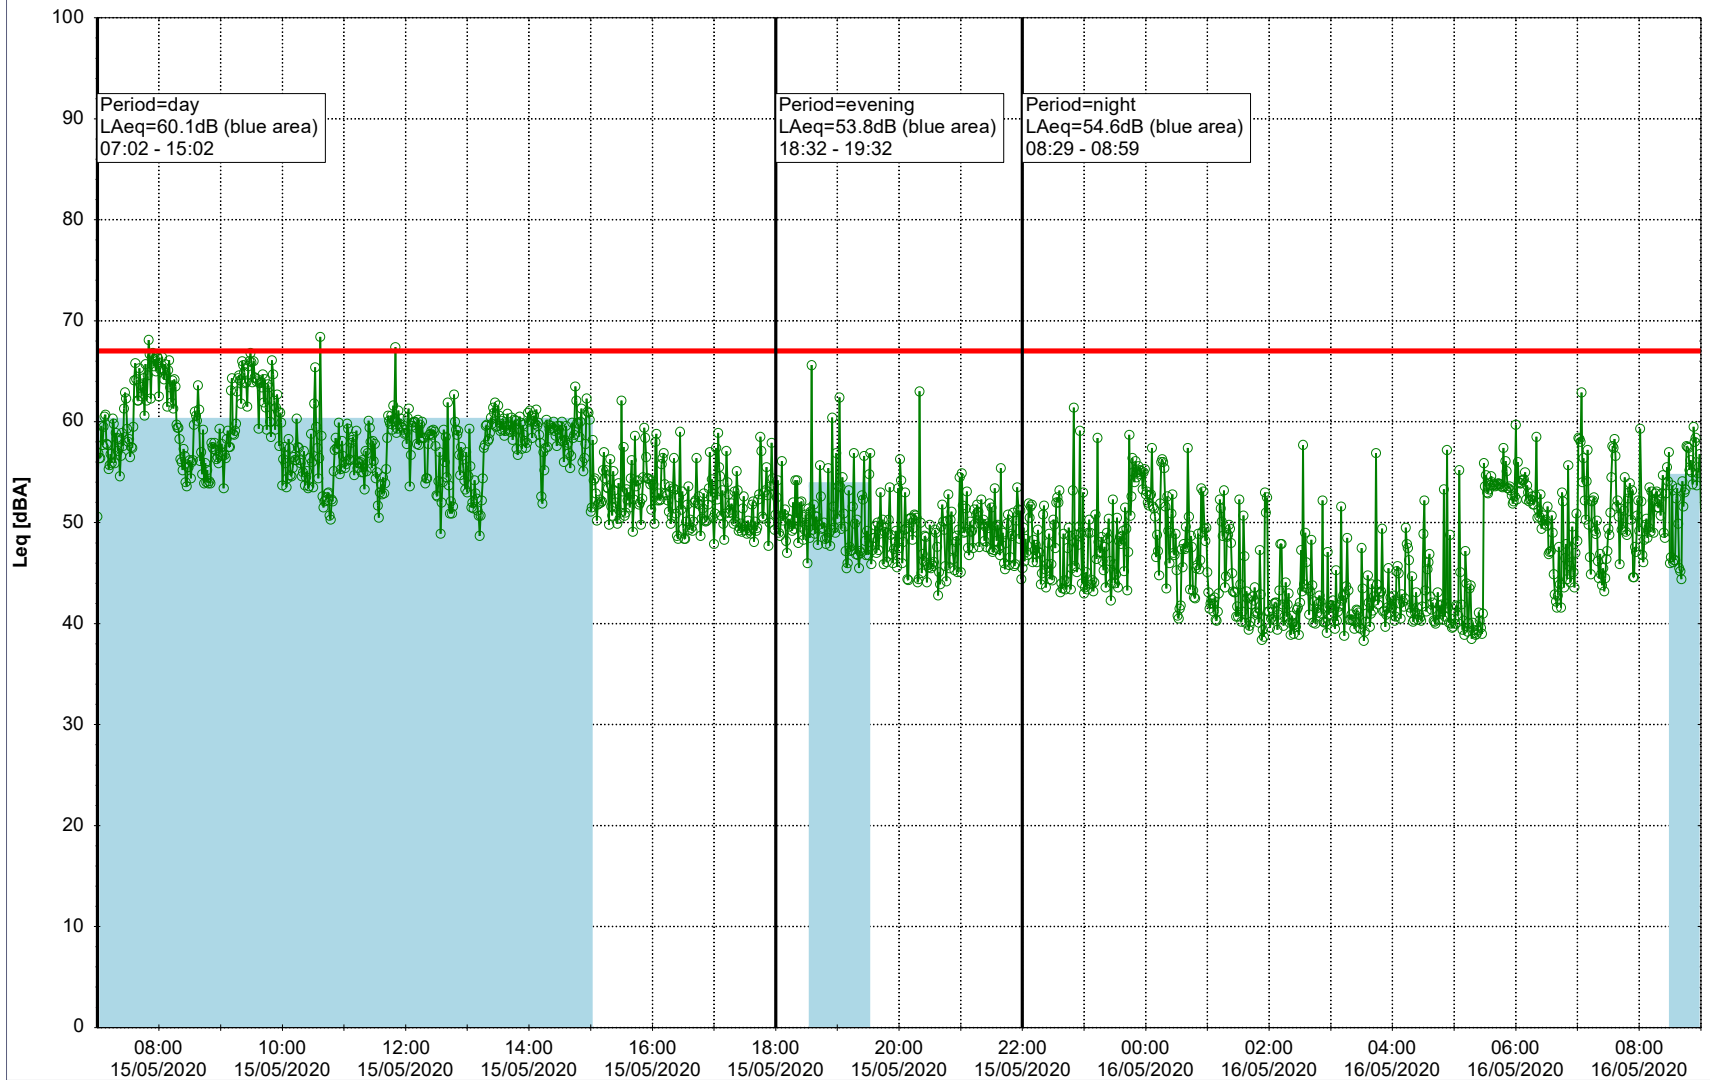

Remarks

...

Noise Time Related Diagram

14/05/2020
15/05/2020

○ ○ ○ ○ NEL_NS01

Project: Kronos Sydhavnen
Construction: Ny Ellebjerg
Location: N-V

Plan View

Remarks

...

Noise Time Related Diagram

15/05/2020
16/05/2020

○ ○ ○ ○ NEL_NS01

Project: Kronos Sydhavnen
Construction: Ny Ellebjerg
Location: N-V

Plan View

Noise Time Related Diagram

16/05/2020
17/05/2020

○○○ NEL_NS01

Remarks

...

Project: Kronos Sydhavnen
Construction: Ny Ellebjerg
Location: N-V

Plan View

Remarks

...

Noise Time Related Diagram