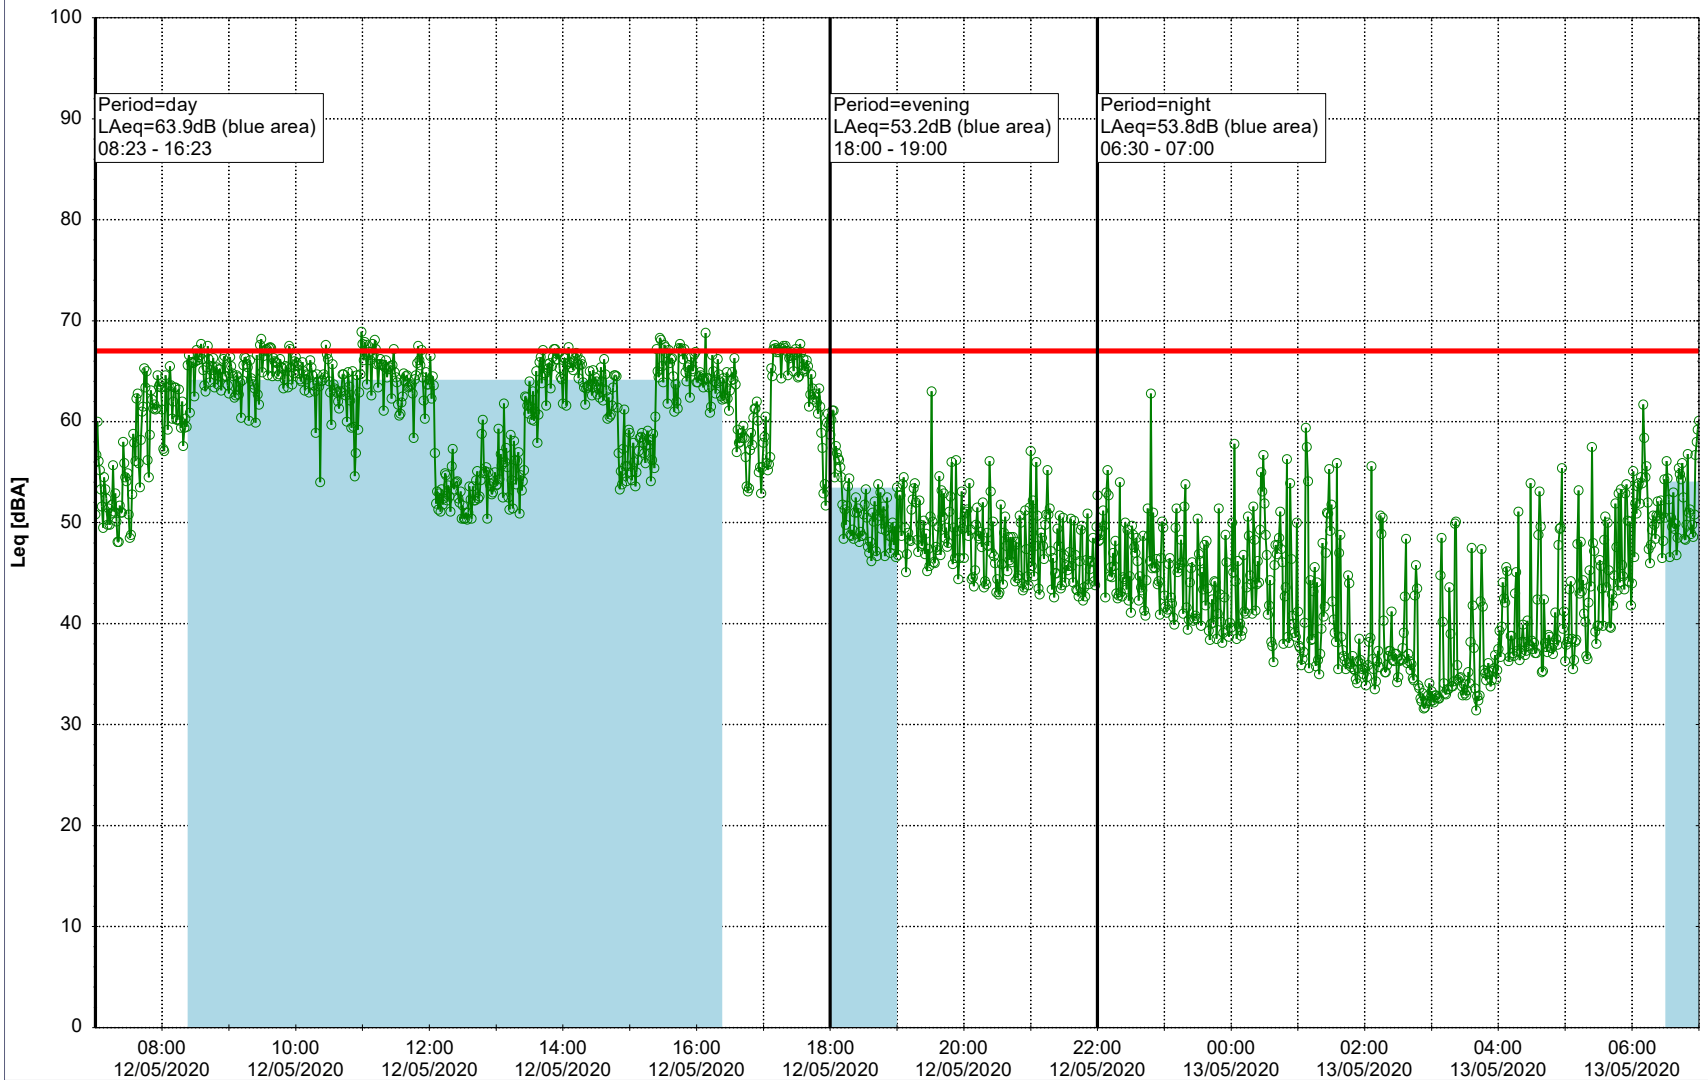

Plan View

Remarks

...

Noise Time Related Diagram

12/05/2020
13/05/2020

○ NEL_NS01

Project: Kronos Sydhavnen
Construction: Ny Ellebjerg
Location: N-V

Plan View

Remarks

...

Noise Time Related Diagram

13/05/2020

14/05/2020

○ ○ ○ ○ NEL_NS01

Project: Kronos Sydhavnen
Construction: Ny Ellebjerg
Location: N-V

Plan View

Remarks

...

Noise Time Related Diagram

14/05/2020
15/05/2020

○ ○ ○ ○ NEL_NS01

Project: Kronos Sydhavnen
Construction: Ny Ellebjerg
Location: N-V

Plan View

Remarks

...

Noise Time Related Diagram

15/05/2020
16/05/2020

○ ○ ○ ○ NEL_NS01

Project: Kronos Sydhavnen
Construction: Ny Ellebjerg
Location: N-V

Plan View

Noise Time Related Diagram

16/05/2020
17/05/2020