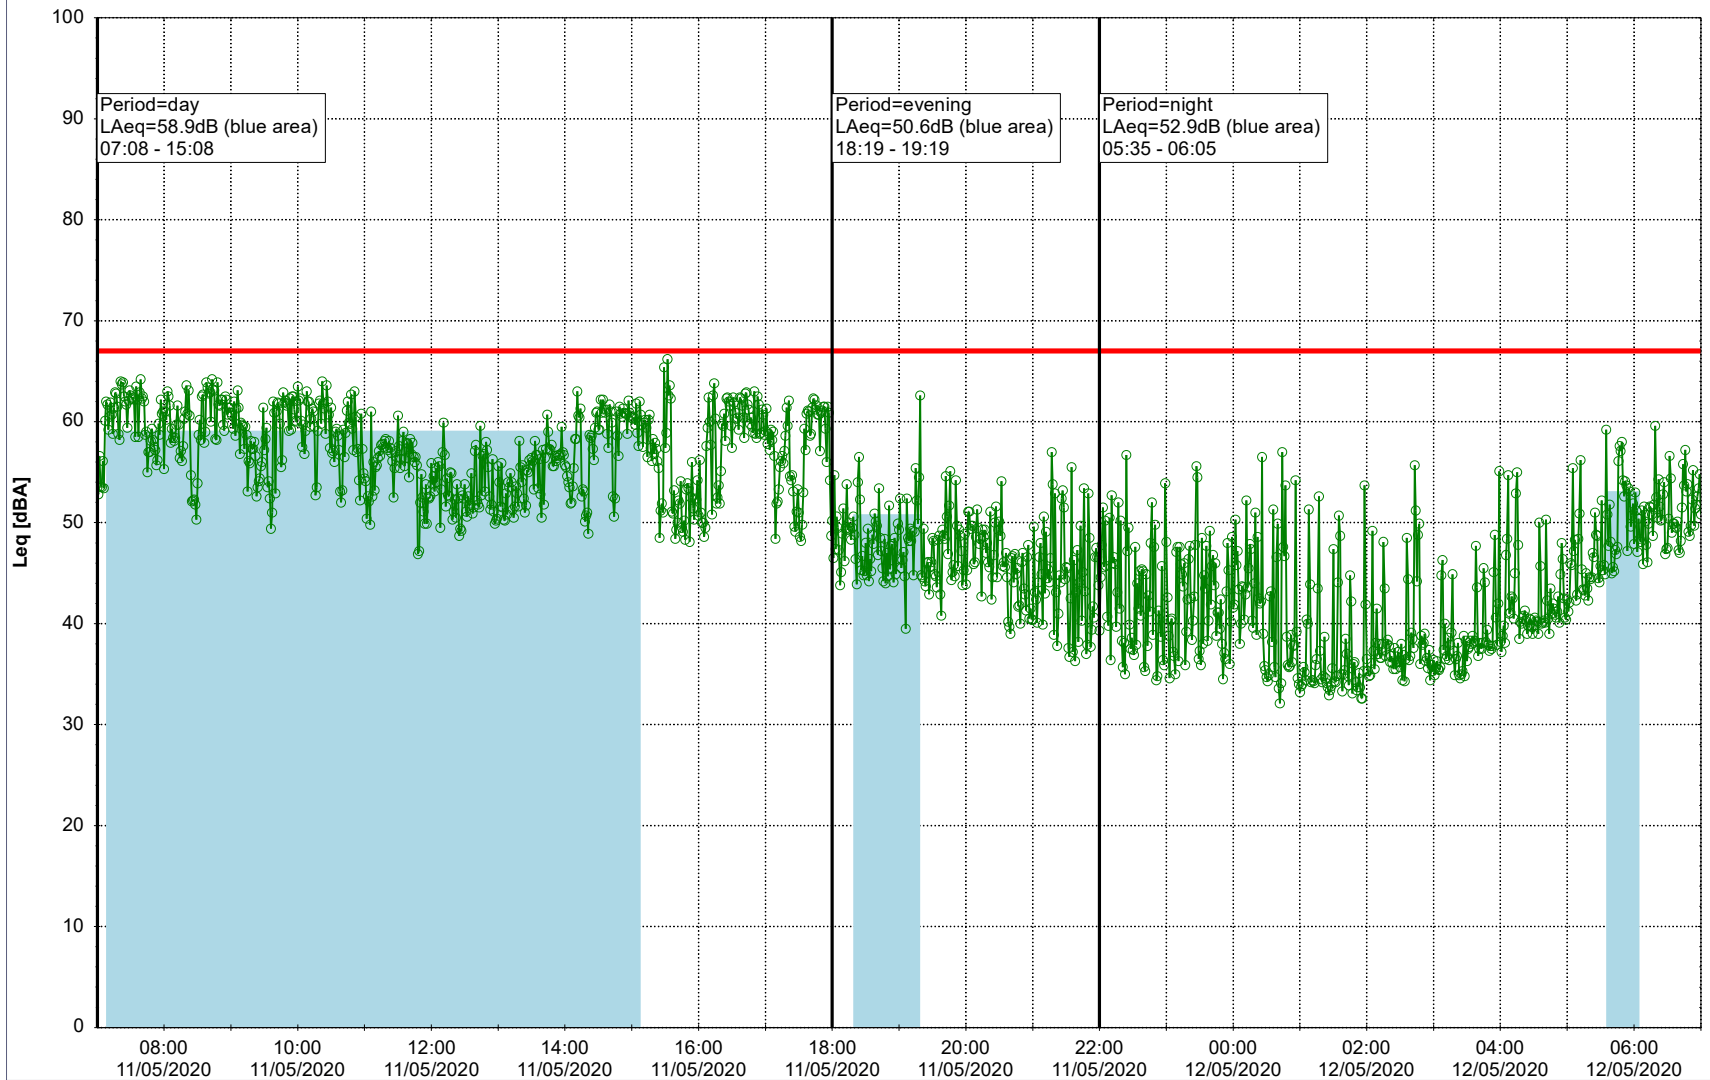

Project: Kronos Sydhavnen
Construction: Ny Ellebjerg
Location: N-V

Plan View

Remarks

...

Noise Time Related Diagram

11/05/2020
12/05/2020

○ NEL_NS01

Project: Kronos Sydhavnen
Construction: Ny Ellebjerg
Location: N-V

Plan View

Remarks

...

Noise Time Related Diagram

12/05/2020
13/05/2020

○ NEL_NS01

Project: Kronos Sydhavnen
Construction: Ny Ellebjerg
Location: N-V

Plan View

Remarks

...

Noise Time Related Diagram

13/05/2020

14/05/2020

○ ○ ○ ○ NEL_NS01

Project: Kronos Sydhavnen
Construction: Ny Ellebjerg
Location: N-V

Plan View

○○○ NEL_NS01

Remarks

...

Project: Kronos Sydhavnen
Construction: Ny Ellebjerg
Location: N-V

Plan View

Remarks

...

Noise Time Related Diagram