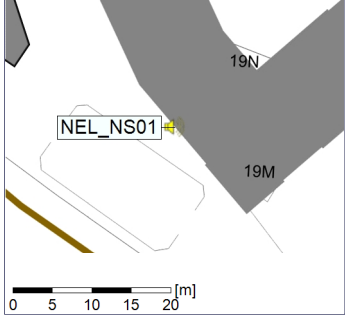

Project: Kronos Sydhavnen
Construction: Ny Ellebjerg
Location: N-V

Plan View

Remarks

...

Noise Time Related Diagram

11/05/2020
12/05/2020

○ NEL_NS01

Project: Kronos Sydhavnen
Construction: Ny Ellebjerg
Location: N-V

Plan View

Remarks

...

Noise Time Related Diagram

12/05/2020
13/05/2020

○ NEL_NS01

Project: Kronos Sydhavnen
Construction: Ny Ellebjerg
Location: N-V

Plan View

○○○ NEL_NS01

Remarks

...

Project: Kronos Sydhavnen
Construction: Ny Ellebjerg
Location: N-V

Plan View

Remarks

...

Noise Time Related Diagram