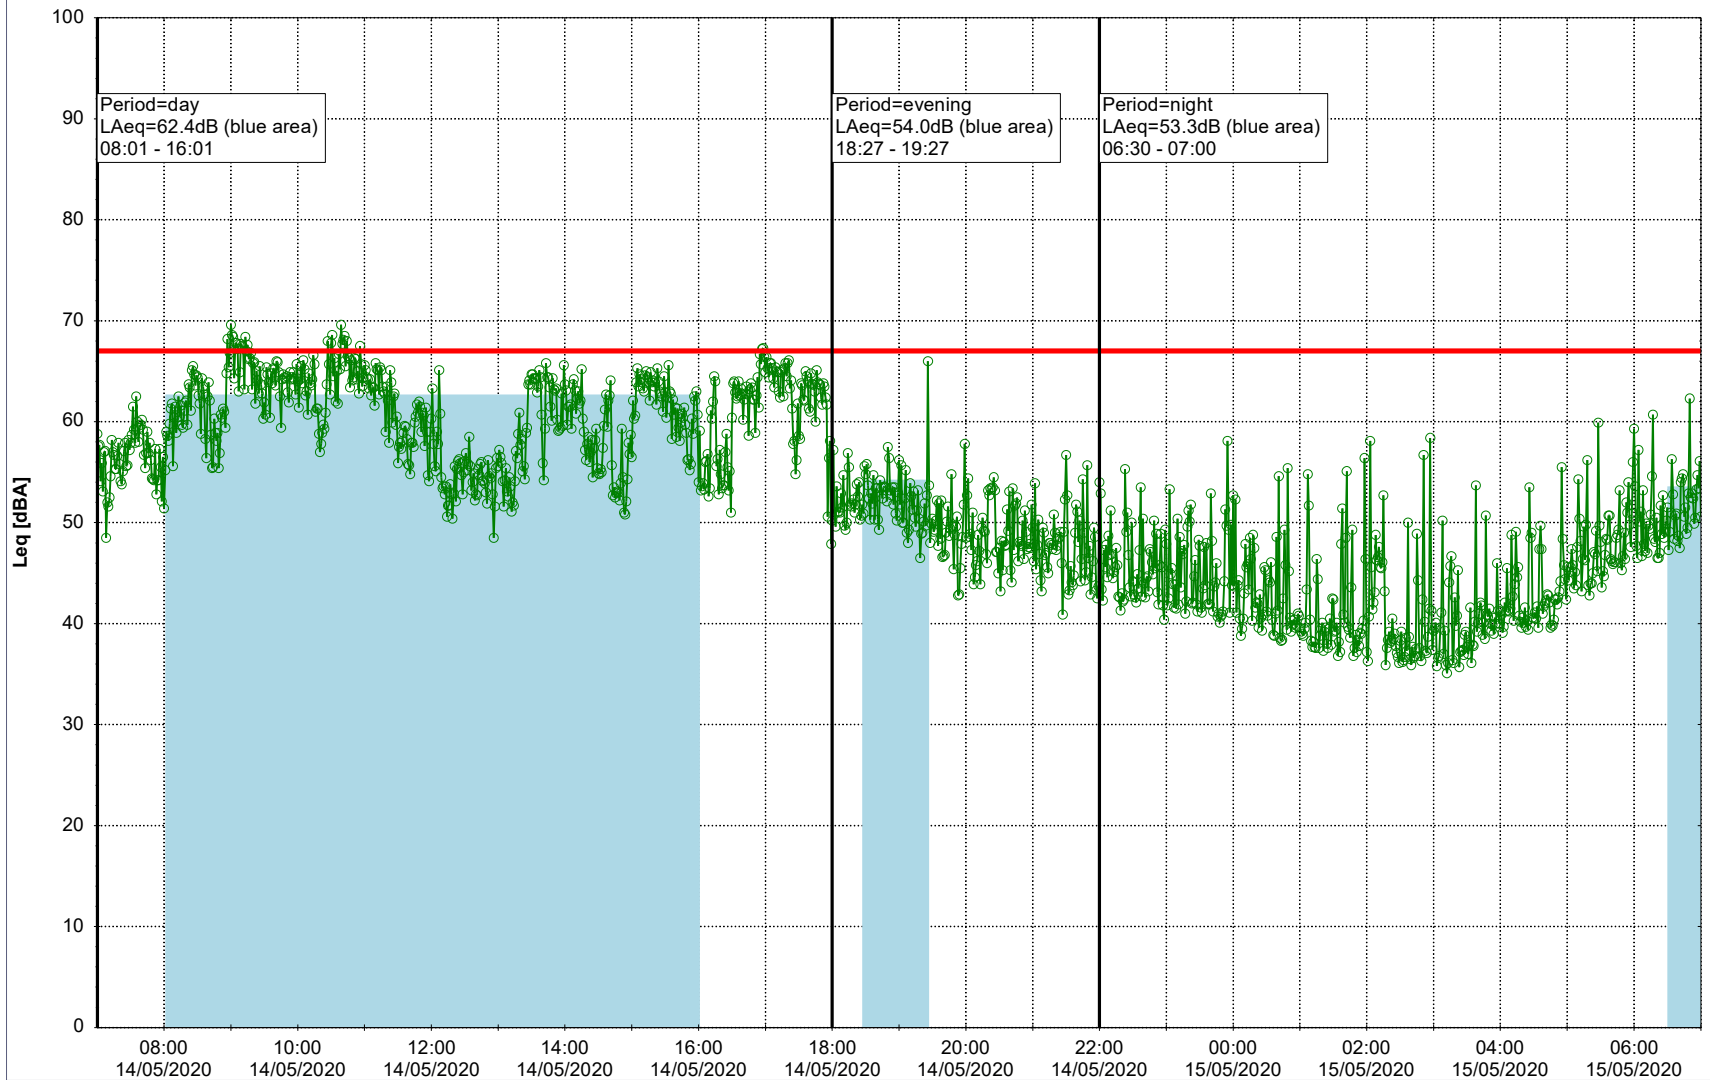

Remarks

...

Noise Time Related Diagram

13/05/2020

14/05/2020

○ ○ ○ ○ NEL_NS01

Project: Kronos Sydhavnen
Construction: Ny Ellebjerg
Location: N-V

Plan View

Remarks

...

Noise Time Related Diagram

14/05/2020
15/05/2020

○ ○ ○ ○ NEL_NS01

Project: Kronos Sydhavnen
Construction: Ny Ellebjerg
Location: N-V

Plan View

Remarks

...

Noise Time Related Diagram

15/05/2020
16/05/2020

○ ○ ○ ○ NEL_NS01

Project: Kronos Sydhavnen
Construction: Ny Ellebjerg
Location: N-V

Plan View

Noise Time Related Diagram

16/05/2020
17/05/2020

○○○ NEL_NS01

Remarks

...

Project: Kronos Sydhavnen
Construction: Ny Ellebjerg
Location: N-V

Plan View

Remarks

...

Noise Time Related Diagram