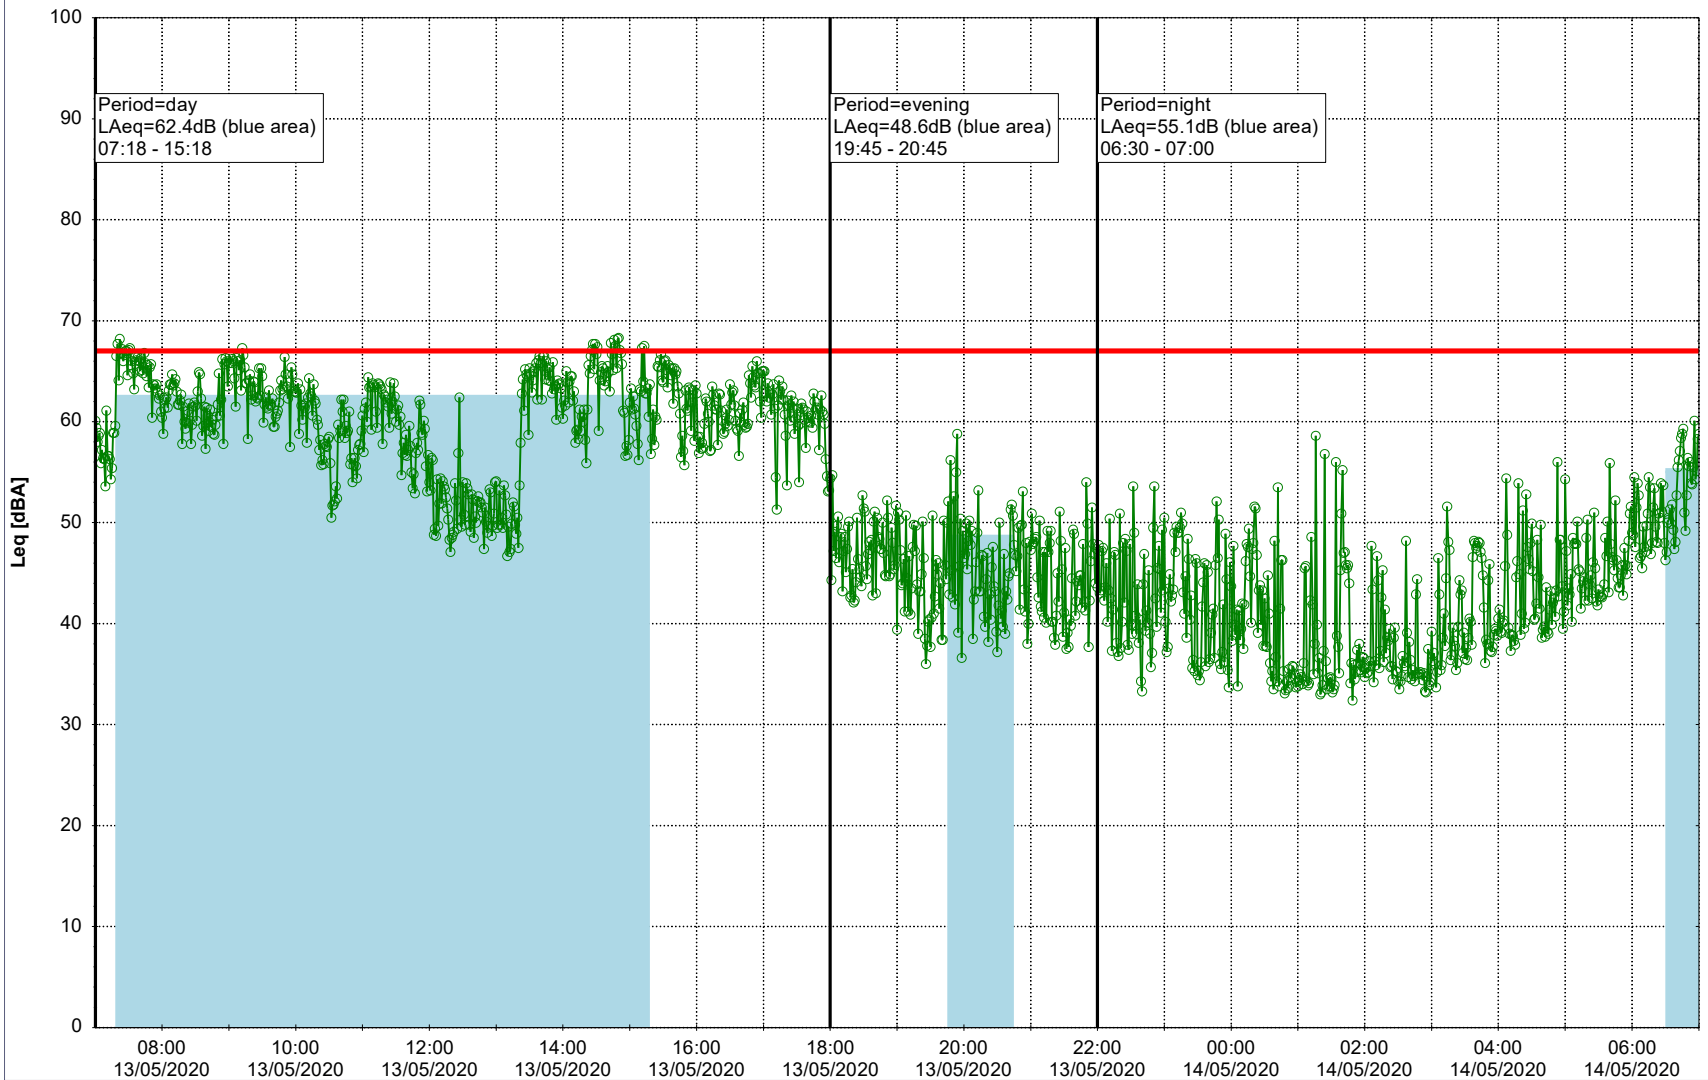

Remarks

...

Noise Time Related Diagram

13/05/2020

14/05/2020

○ ○ ○ ○ NEL_NS01

Project: Kronos Sydhavnen
Construction: Ny Ellebjerg
Location: N-V

Plan View

Remarks

...

Noise Time Related Diagram

14/05/2020
15/05/2020

○ ○ ○ ○ NEL_NS01

Project: Kronos Sydhavnen
Construction: Ny Ellebjerg
Location: N-V

Plan View

Remarks

...

Noise Time Related Diagram

15/05/2020
16/05/2020

○ ○ ○ ○ NEL_NS01

Project: Kronos Sydhavnen
Construction: Ny Ellebjerg
Location: N-V

Plan View

Noise Time Related Diagram

16/05/2020
17/05/2020

○○○ NEL_NS01

Remarks

...

Project: Kronos Sydhavnen
Construction: Ny Ellebjerg
Location: N-V

Plan View

Remarks

...

Noise Time Related Diagram