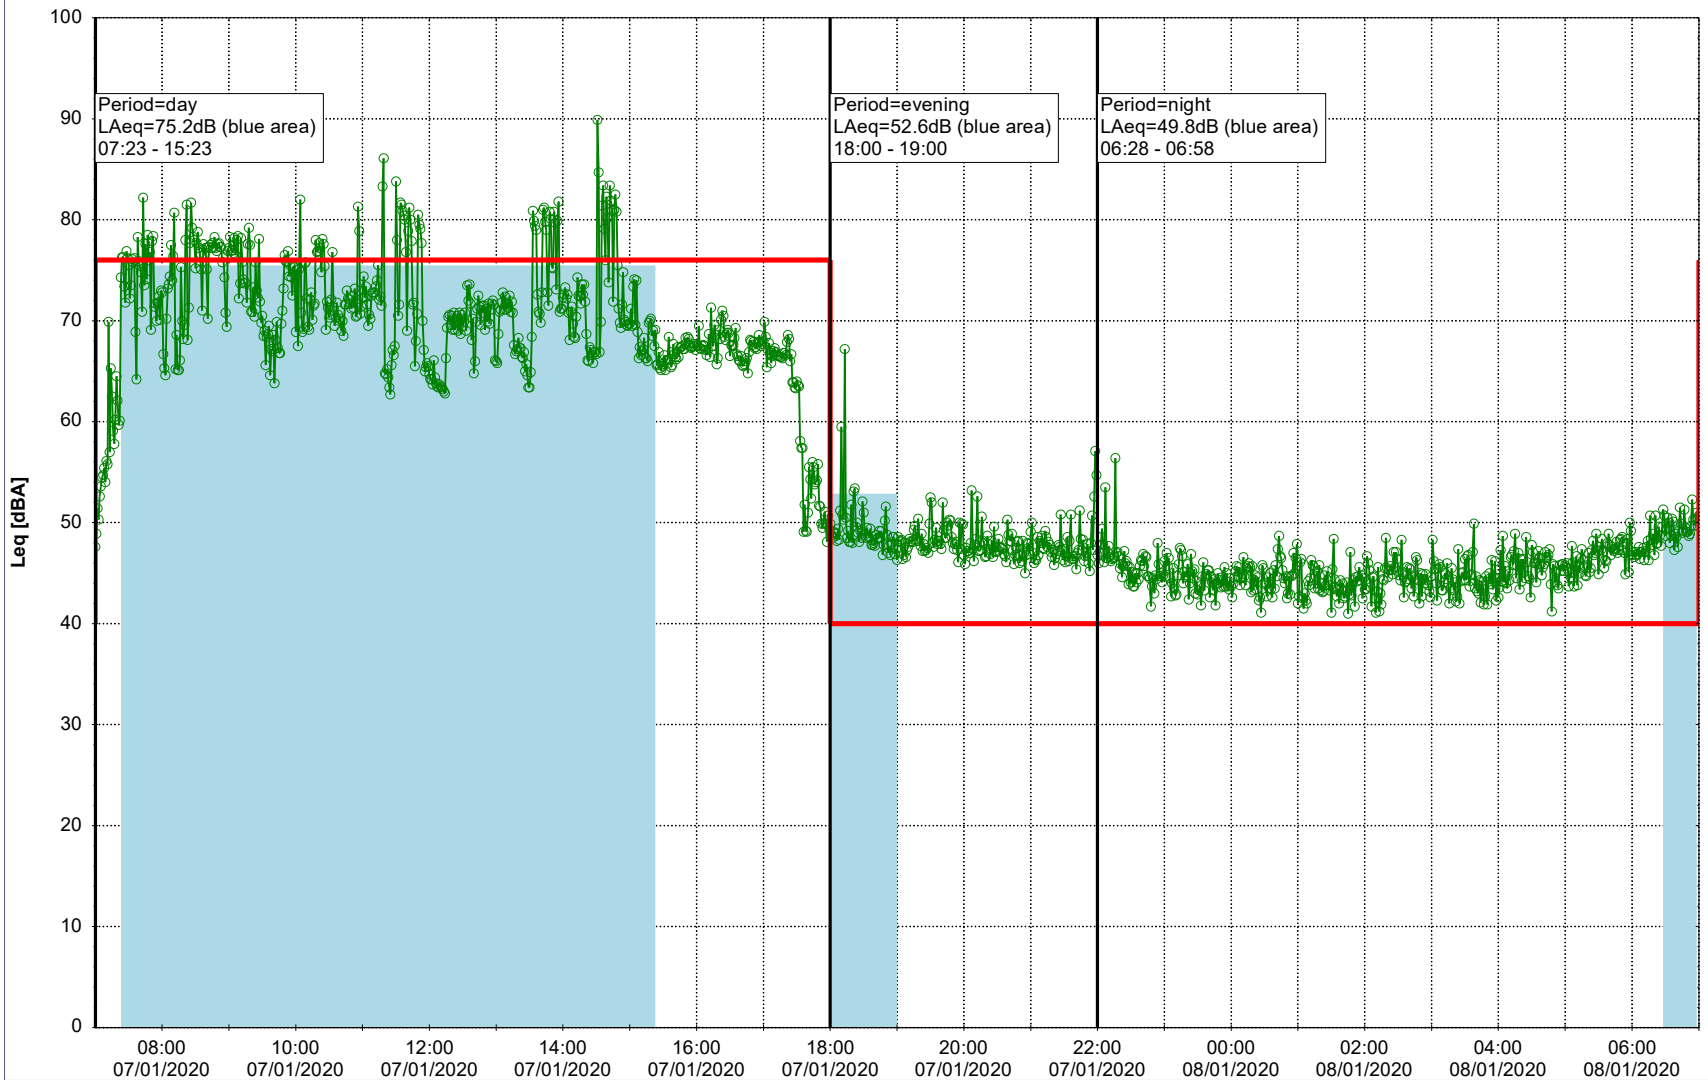

Plan View

Remarks

...

Noise Time Related Diagram

07/01/2020
08/01/2020

○○○○ MOP_NS01

Project: Kronos Sydhavnen
Construction: Mozarts Plads
Location: N-V

08/01/2020
09/01/2020

Plan View

Remarks

...

Noise Time Related Diagram

○○○○ MOP_NS01

Project: Kronos Sydhavnen
Construction: Mozarts Plads
Location: N-V

Plan View

Remarks

...

Noise Time Related Diagram

09/01/2020
10/01/2020

○○○○ MOP_NS01

Project: Kronos Sydhavnen
Construction: Mozarts Plads
Location: N-V

Plan View

Remarks

...

Noise Time Related Diagram

○○○ MOP_NS01

Project: Kronos Sydhavnen
Construction: Mozarts Plads
Location: N-V

12/01/2020
13/01/2020

Plan View

Remarks

...

Noise Time Related Diagram