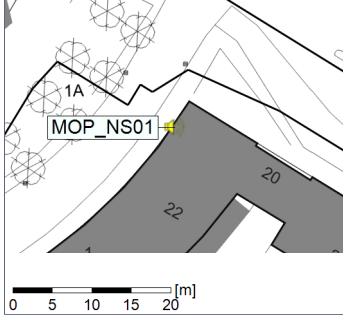

Noise Time Related Diagram

10/01/2020
11/01/2020

○○○○ MOP_NS01

Project: Kronos Sydhavnen
Construction: Mozarts Plads
Location: N-V

11/01/2020
12/01/2020

Plan View

Remarks

...