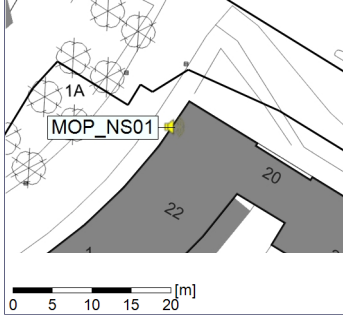

Noise Time Related Diagram

○○○ MOP_NS01

Project: Kronos Sydhavnen
Construction: Mozarts Plads
Location: N-V

12/01/2020
13/01/2020

Plan View

Remarks

...

Noise Time Related Diagram