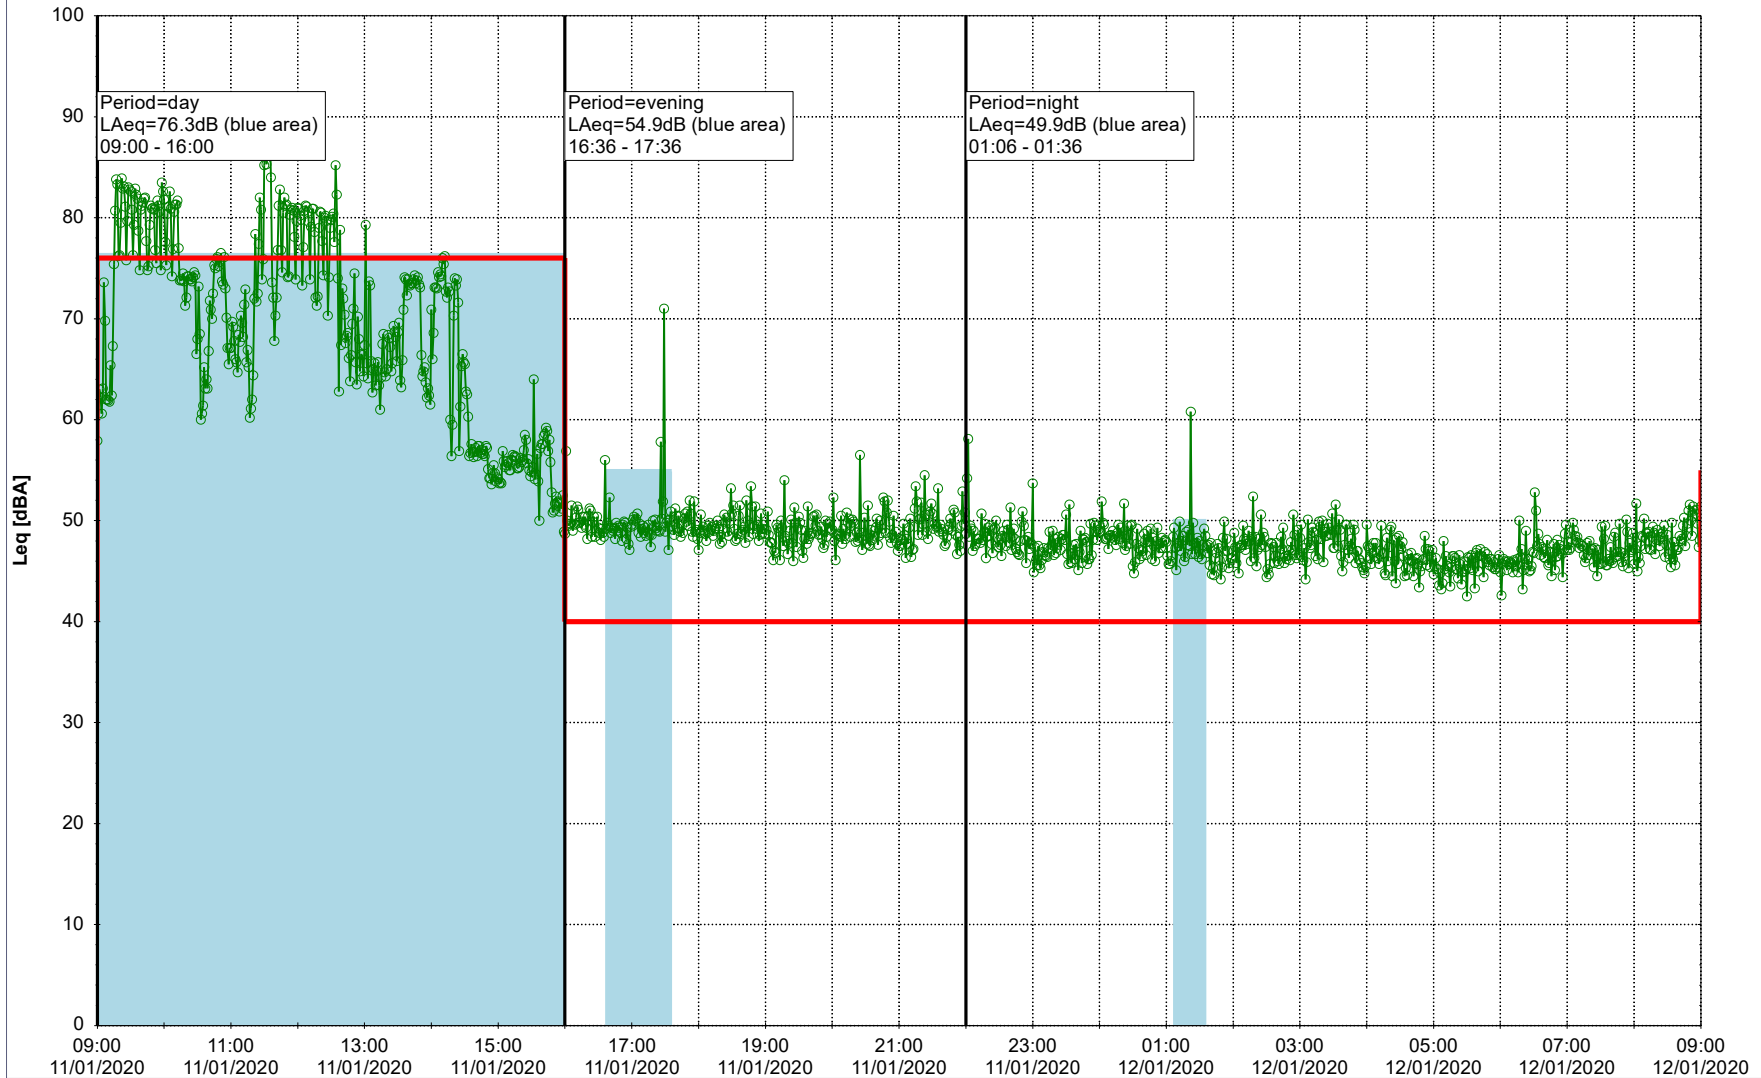

Noise Time Related Diagram

10/01/2020
11/01/2020

○○○○ MOP_NS01

Project: Kronos Sydhavnen
Construction: Mozarts Plads
Location: N-V

11/01/2020
12/01/2020

Plan View

Remarks

...

Noise Time Related Diagram

○○○ MOP_NS01

Project: Kronos Sydhavnen
Construction: Mozarts Plads
Location: N-V

12/01/2020
13/01/2020

Plan View

Remarks

...

Noise Time Related Diagram