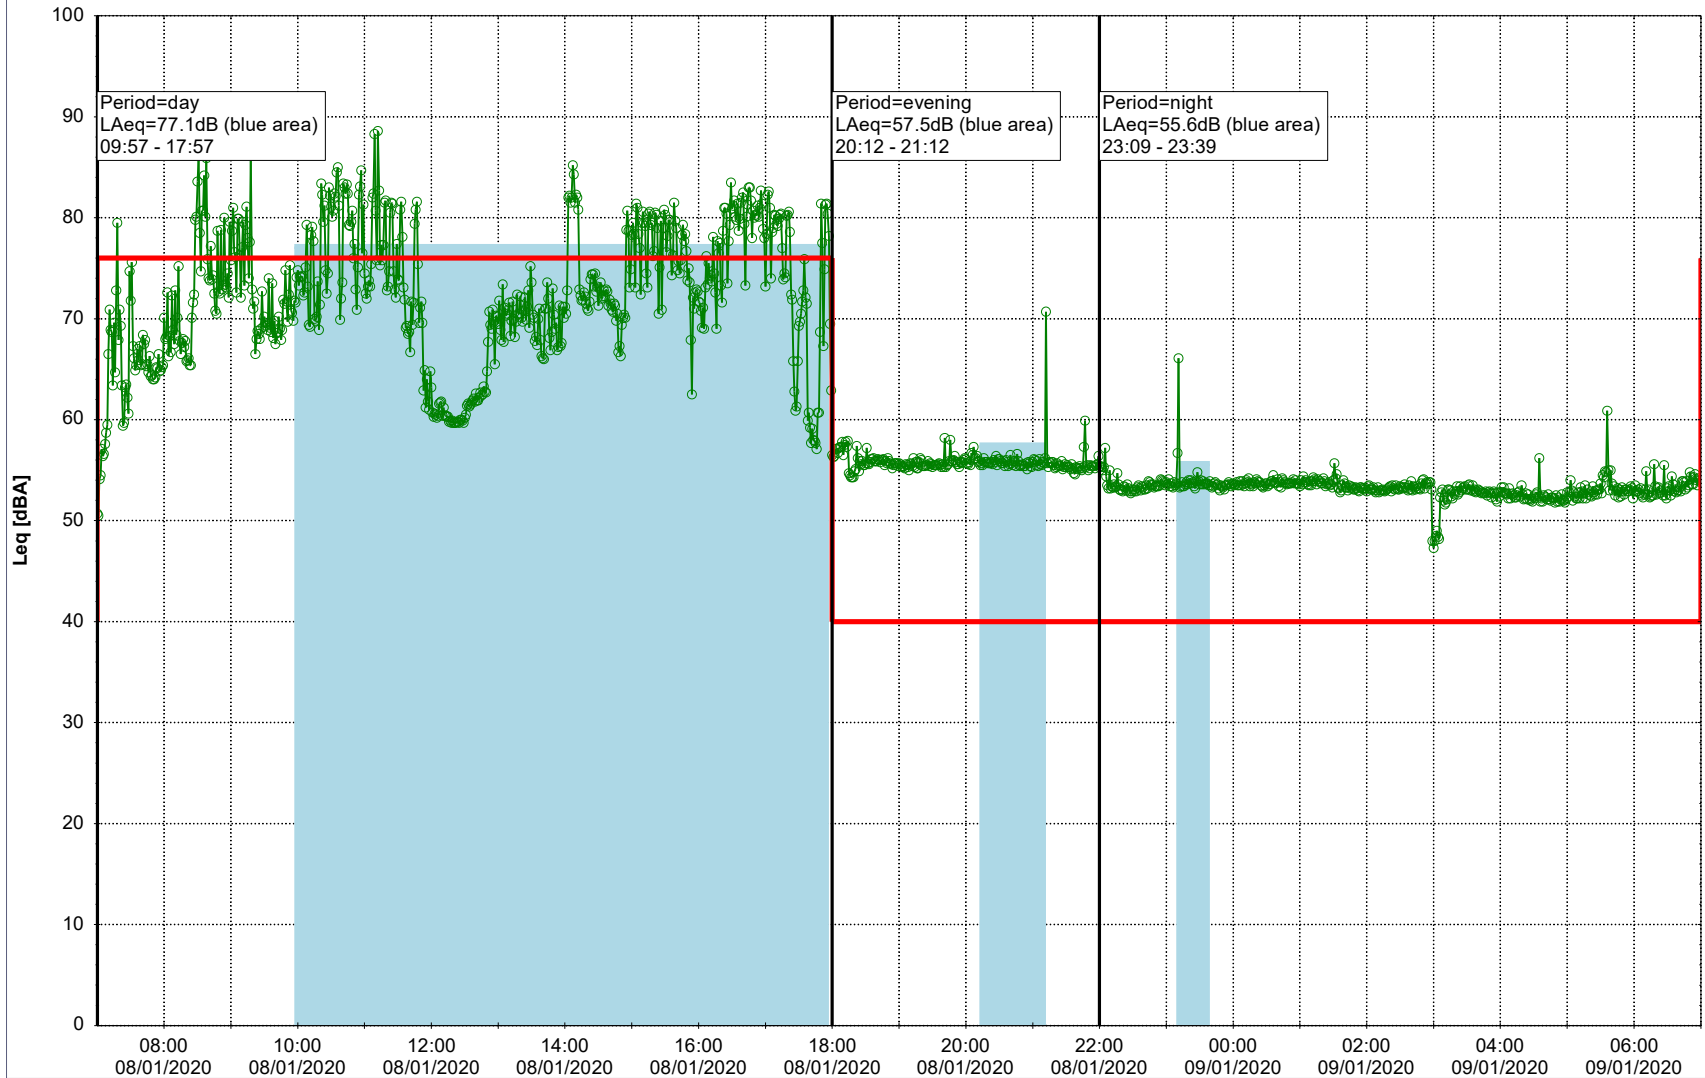

Plan View

Remarks

...

Noise Time Related Diagram

○○○○ MOP_NS01

Project: Kronos Sydhavnen
Construction: Mozarts Plads
Location: N-V

Plan View

Remarks

...

Noise Time Related Diagram

09/01/2020
10/01/2020

○○○○ MOP_NS01

Project: Kronos Sydhavnen
Construction: Mozarts Plads
Location: N-V

Plan View

Remarks

...

Noise Time Related Diagram

10/01/2020
11/01/2020

○○○○ MOP_NS01

Project: Kronos Sydhavnen
Construction: Mozarts Plads
Location: N-V

11/01/2020
12/01/2020

Plan View

Remarks

...

Noise Time Related Diagram

○○○ MOP_NS01

Project: Kronos Sydhavnen
Construction: Mozarts Plads
Location: N-V

12/01/2020
13/01/2020

Plan View

Remarks

...

Noise Time Related Diagram