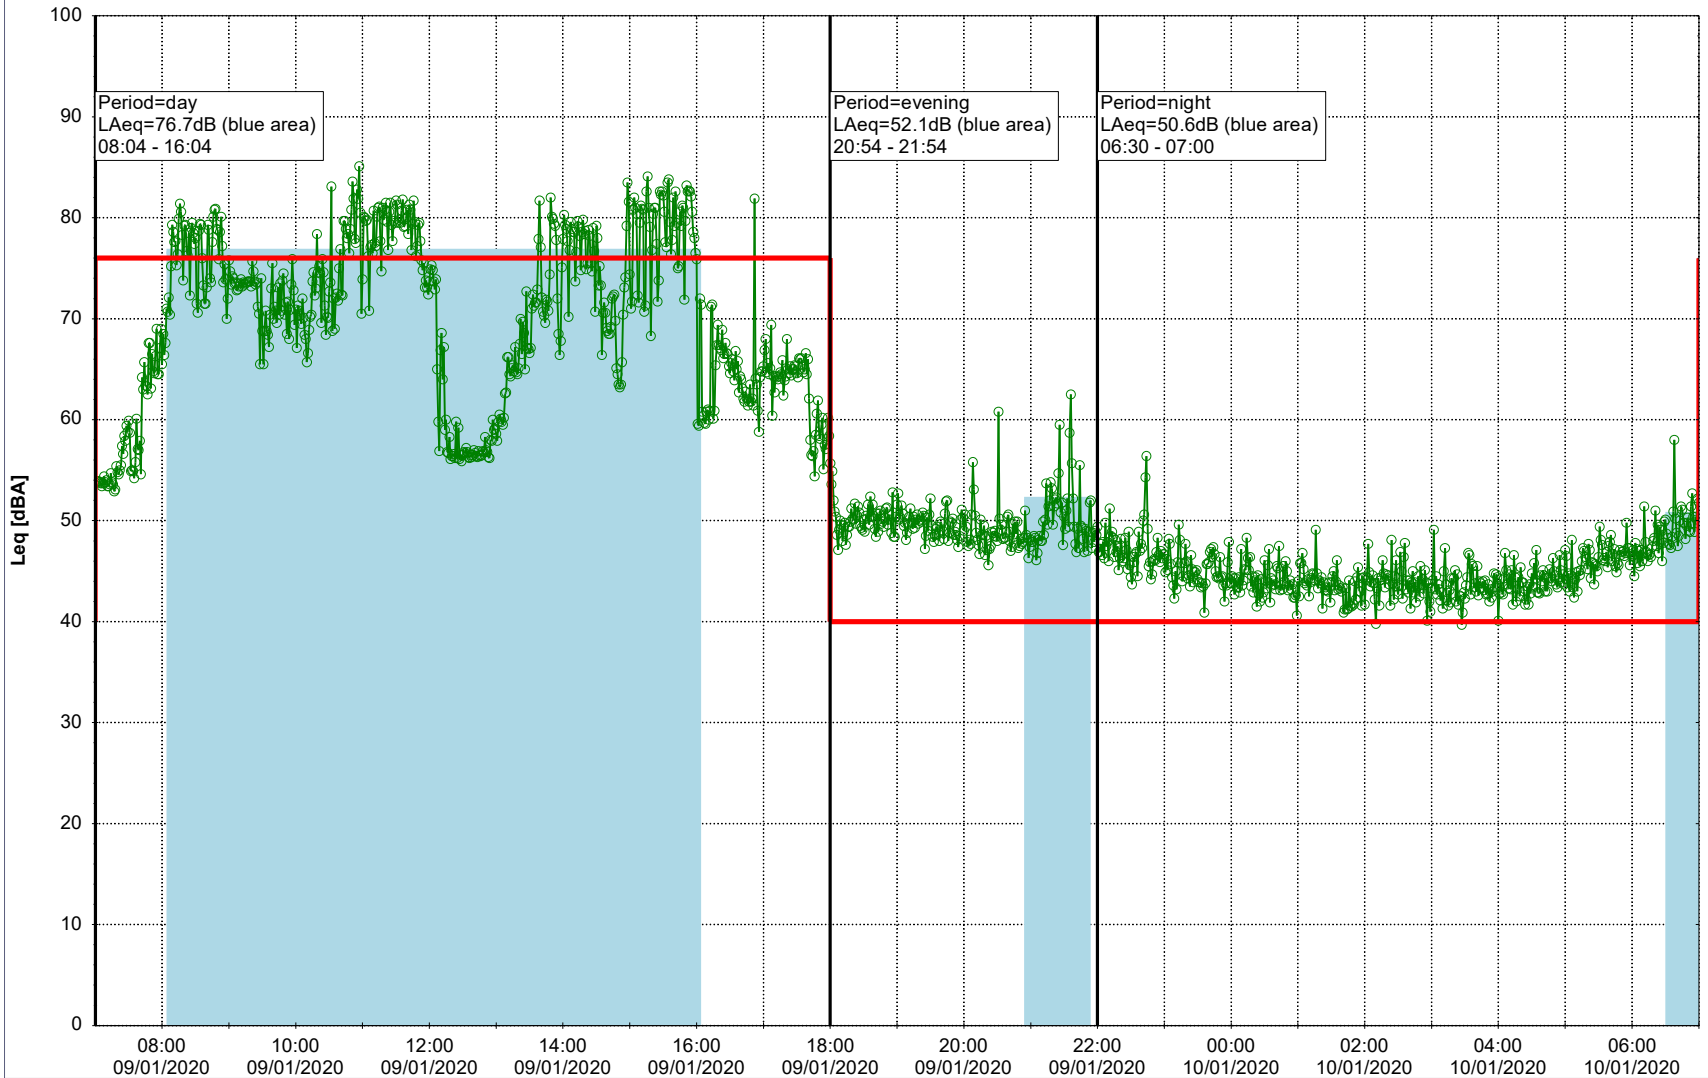

Plan View

Remarks

...

Noise Time Related Diagram

○○○○ MOP_NS01

Project: Kronos Sydhavnen
Construction: Mozarts Plads
Location: N-V

Plan View

Remarks

...

Noise Time Related Diagram

09/01/2020
10/01/2020

○○○○ MOP_NS01

Project: Kronos Sydhavnen
Construction: Mozarts Plads
Location: N-V

Plan View

Remarks

...

Noise Time Related Diagram

10/01/2020
11/01/2020

○○○○ MOP_NS01

Project: Kronos Sydhavnen
Construction: Mozarts Plads
Location: N-V

11/01/2020
12/01/2020

Plan View

Remarks

...

Noise Time Related Diagram

○○○ MOP_NS01

Project: Kronos Sydhavnen
Construction: Mozarts Plads
Location: N-V

12/01/2020
13/01/2020

Plan View

Remarks

...

Noise Time Related Diagram