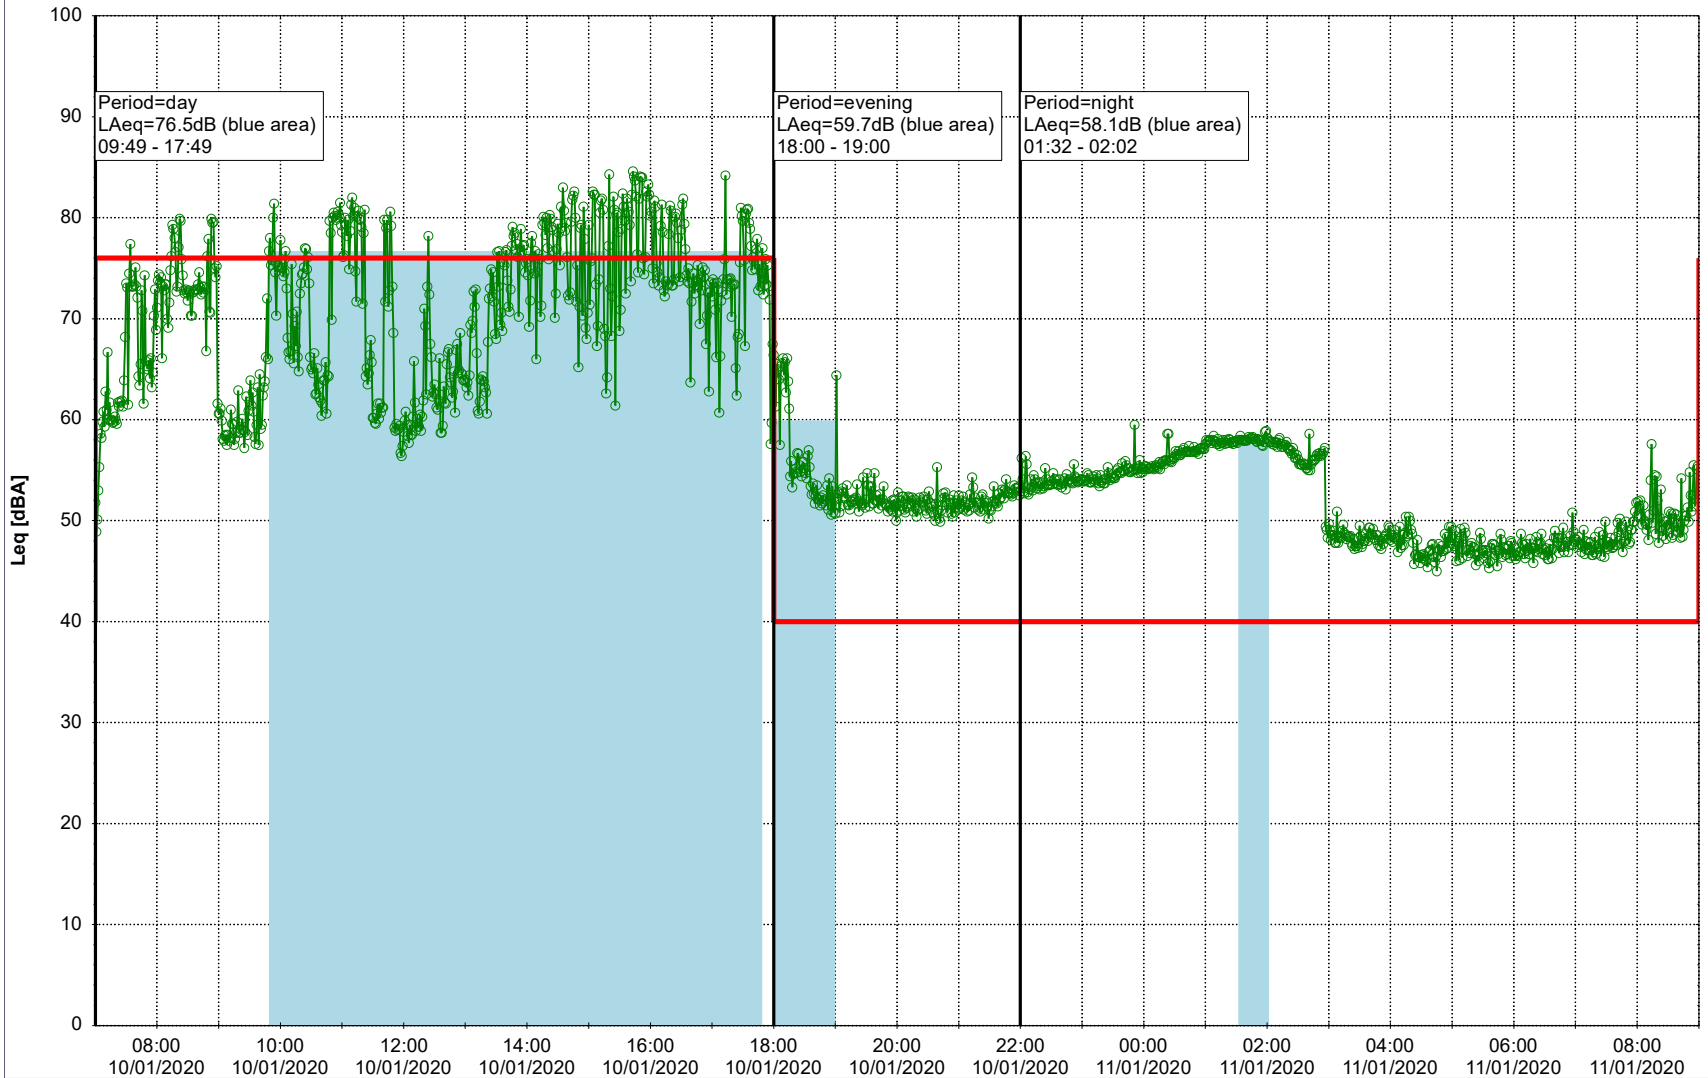

...

Noise Time Related Diagram

09/01/2020
10/01/2020

○○○○ MOP_NS01

Project: Kronos Sydhavnen
Construction: Mozarts Plads
Location: N-V

Plan View

Remarks

...

Noise Time Related Diagram

10/01/2020
11/01/2020

○○○○ MOP_NS01

Project: Kronos Sydhavnen
Construction: Mozarts Plads
Location: N-V

11/01/2020
12/01/2020

Plan View

Remarks

...

Noise Time Related Diagram

○○○ MOP_NS01

Project: Kronos Sydhavnen
Construction: Mozarts Plads
Location: N-V

12/01/2020
13/01/2020

Plan View

Remarks

...

Noise Time Related Diagram