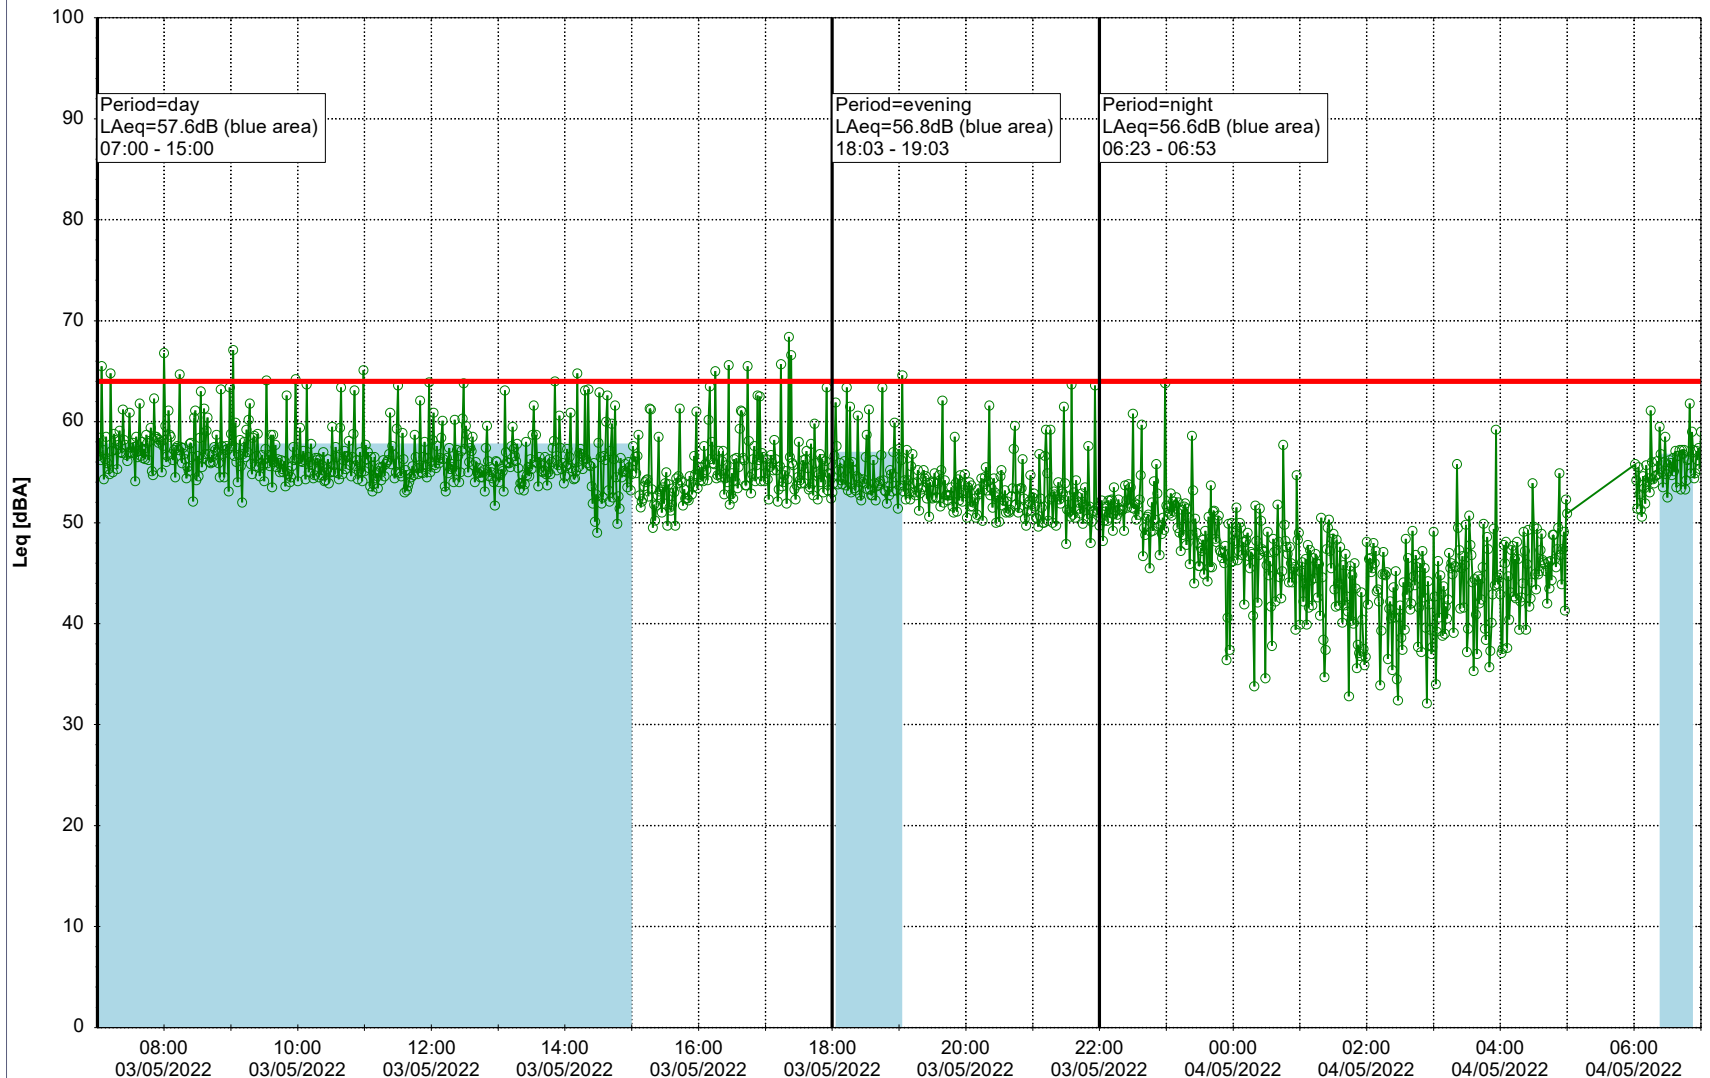

Plan View

Remarks

...

Noise Time Related Diagram

○○○ GAB_NS01

Project: Kronos Sydhavnen
Construction: Gåsebæk
Location: N-V

04/05/2022
05/05/2022

Plan View

Remarks

...

Noise Time Related Diagram

○○○ GAB_NS01

Project: Kronos Sydhavnen
Construction: Gåsebæk
Location: N-V

05/05/2022
06/05/2022

Plan View

Remarks

...

Noise Time Related Diagram

○○○ GAB_NS01

Project: Kronos Sydhavnen
Construction: Gåsebæk
Location: N-V

06/05/2022
07/05/2022

Plan View

Remarks

...

Noise Time Related Diagram

○○○○ GAB_NS01

Project: Kronos Sydhavnen
Construction: Gåsebæk
Location: N-V

Plan View

Remarks

...

Noise Time Related Diagram

07/05/2022
08/05/2022