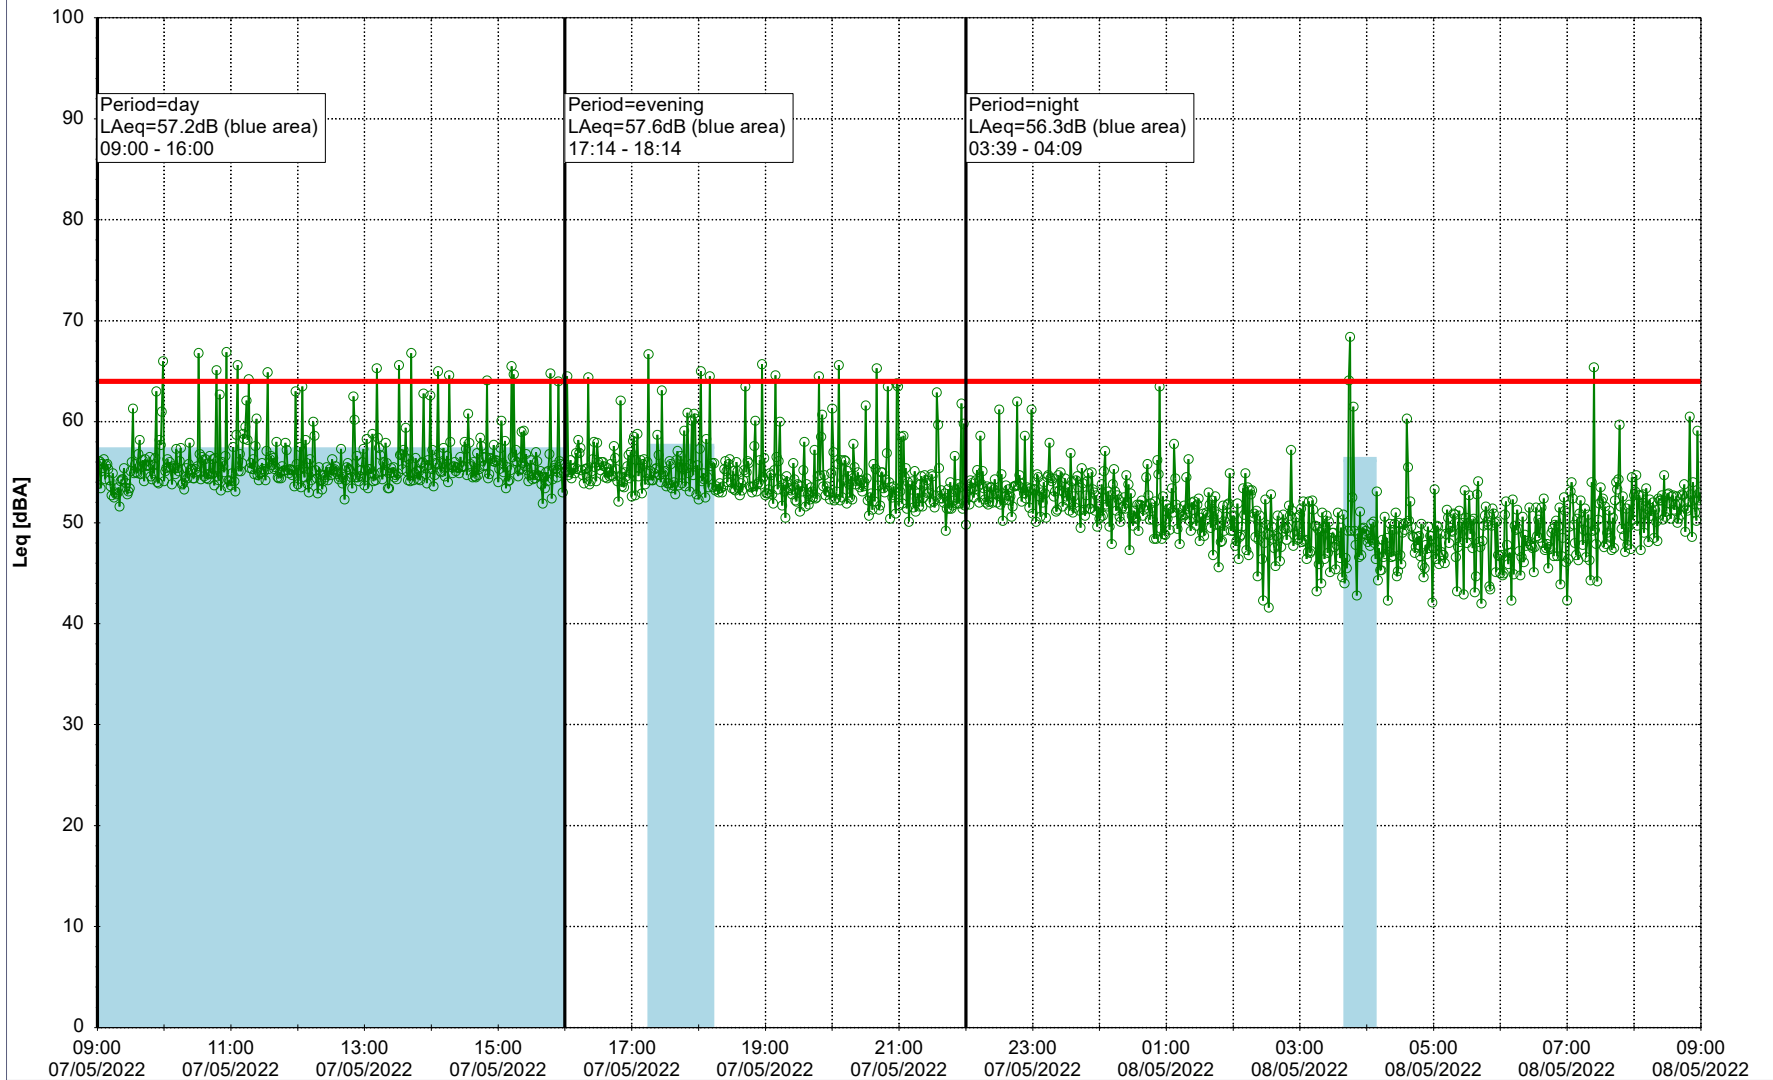

Noise Time Related Diagram

○○○○ GAB_NS01

Project: Kronos Sydhavnen
Construction: Gåsebæk
Location: N-V

Plan View

Remarks

...

Noise Time Related Diagram

07/05/2022
08/05/2022

○○○ GAB_NS01

Project: Kronos Sydhavnen
Construction: Gåsebæk
Location: N-V

08/05/2022
09/05/2022

Noise Time Related Diagram

○○○ GAB_NS01

Remarks

...