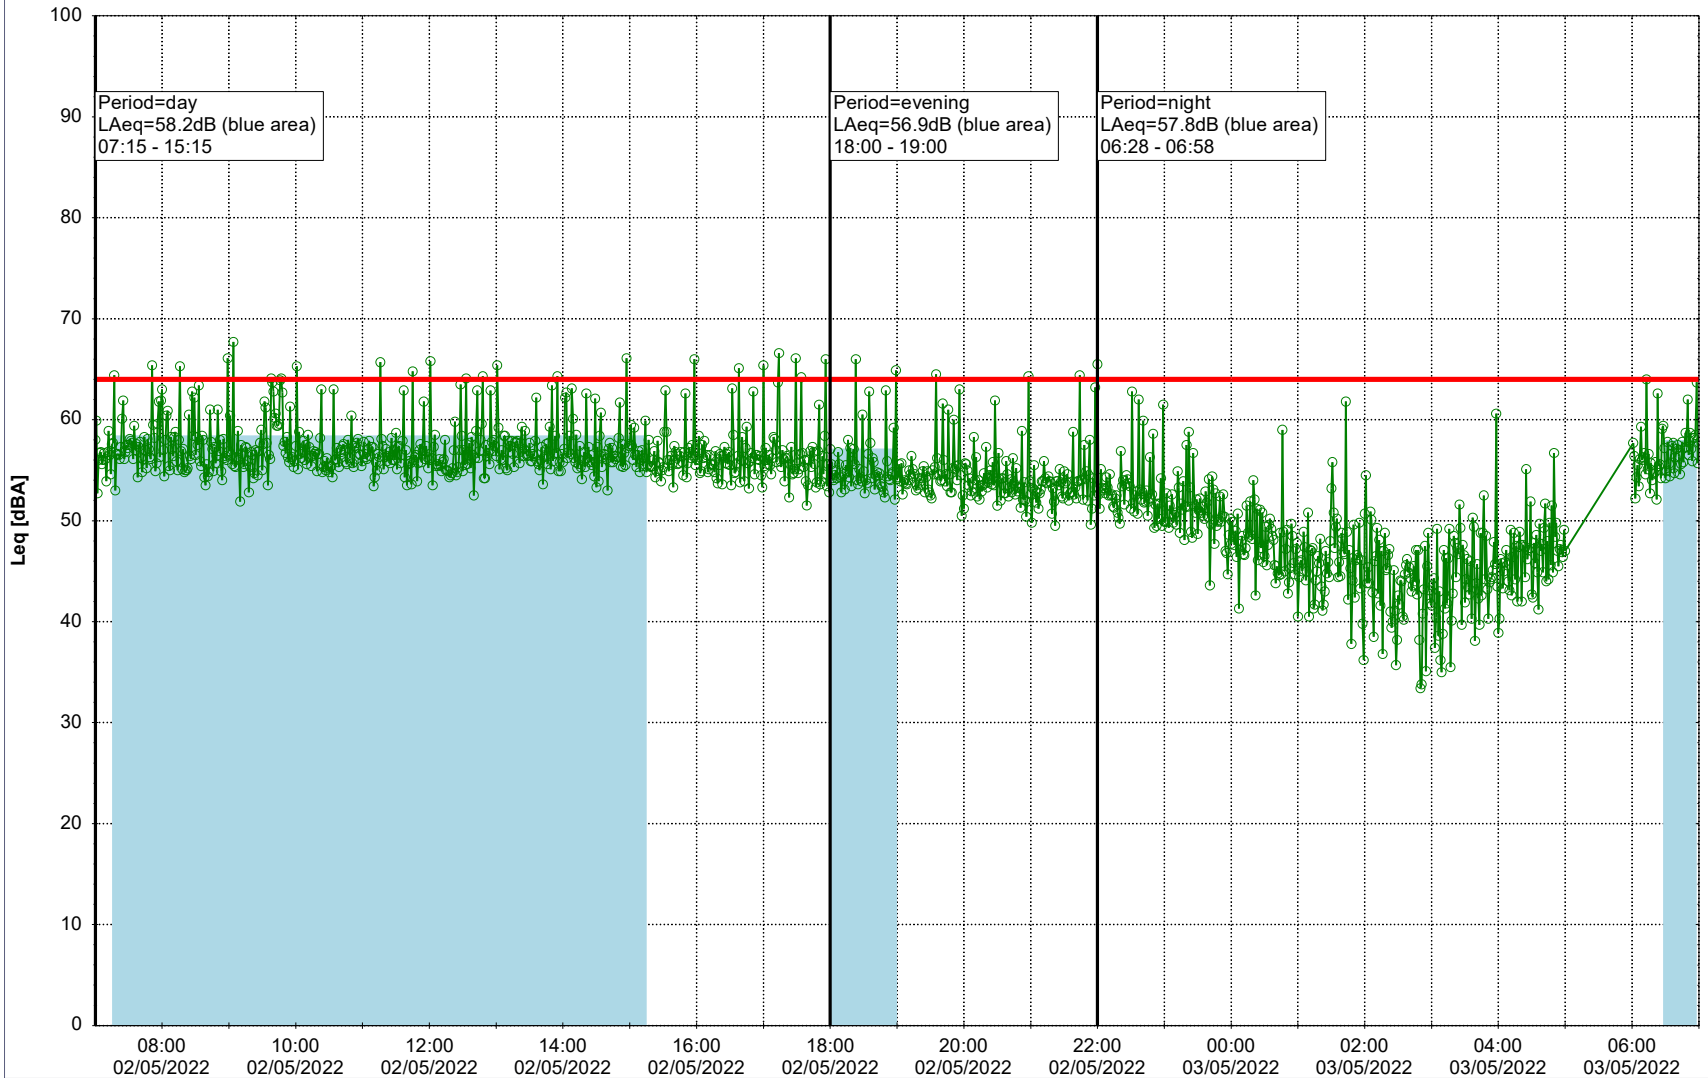

Project: Kronos Sydhavnen
Construction: Gåsebæk
Location: N-V

02/05/2022
03/05/2022

Remarks

...

Noise Time Related Diagram

○○○ GAB_NS01

Project: Kronos Sydhavnen
Construction: Gåsebæk
Location: N-V

03/05/2022
04/05/2022

Plan View

Remarks

...

Noise Time Related Diagram

○○○ GAB_NS01

Project: Kronos Sydhavnen
Construction: Gåsebæk
Location: N-V

04/05/2022
05/05/2022

Plan View

Remarks

...

Noise Time Related Diagram

○○○ GAB_NS01

Project: Kronos Sydhavnen
Construction: Gåsebæk
Location: N-V

05/05/2022
06/05/2022

Plan View

Remarks

Noise Time Related Diagram

○○○○ GAB_NS01

Project: Kronos Sydhavnen
Construction: Gåsebæk
Location: N-V

Plan View

Remarks

...

Noise Time Related Diagram

07/05/2022
08/05/2022