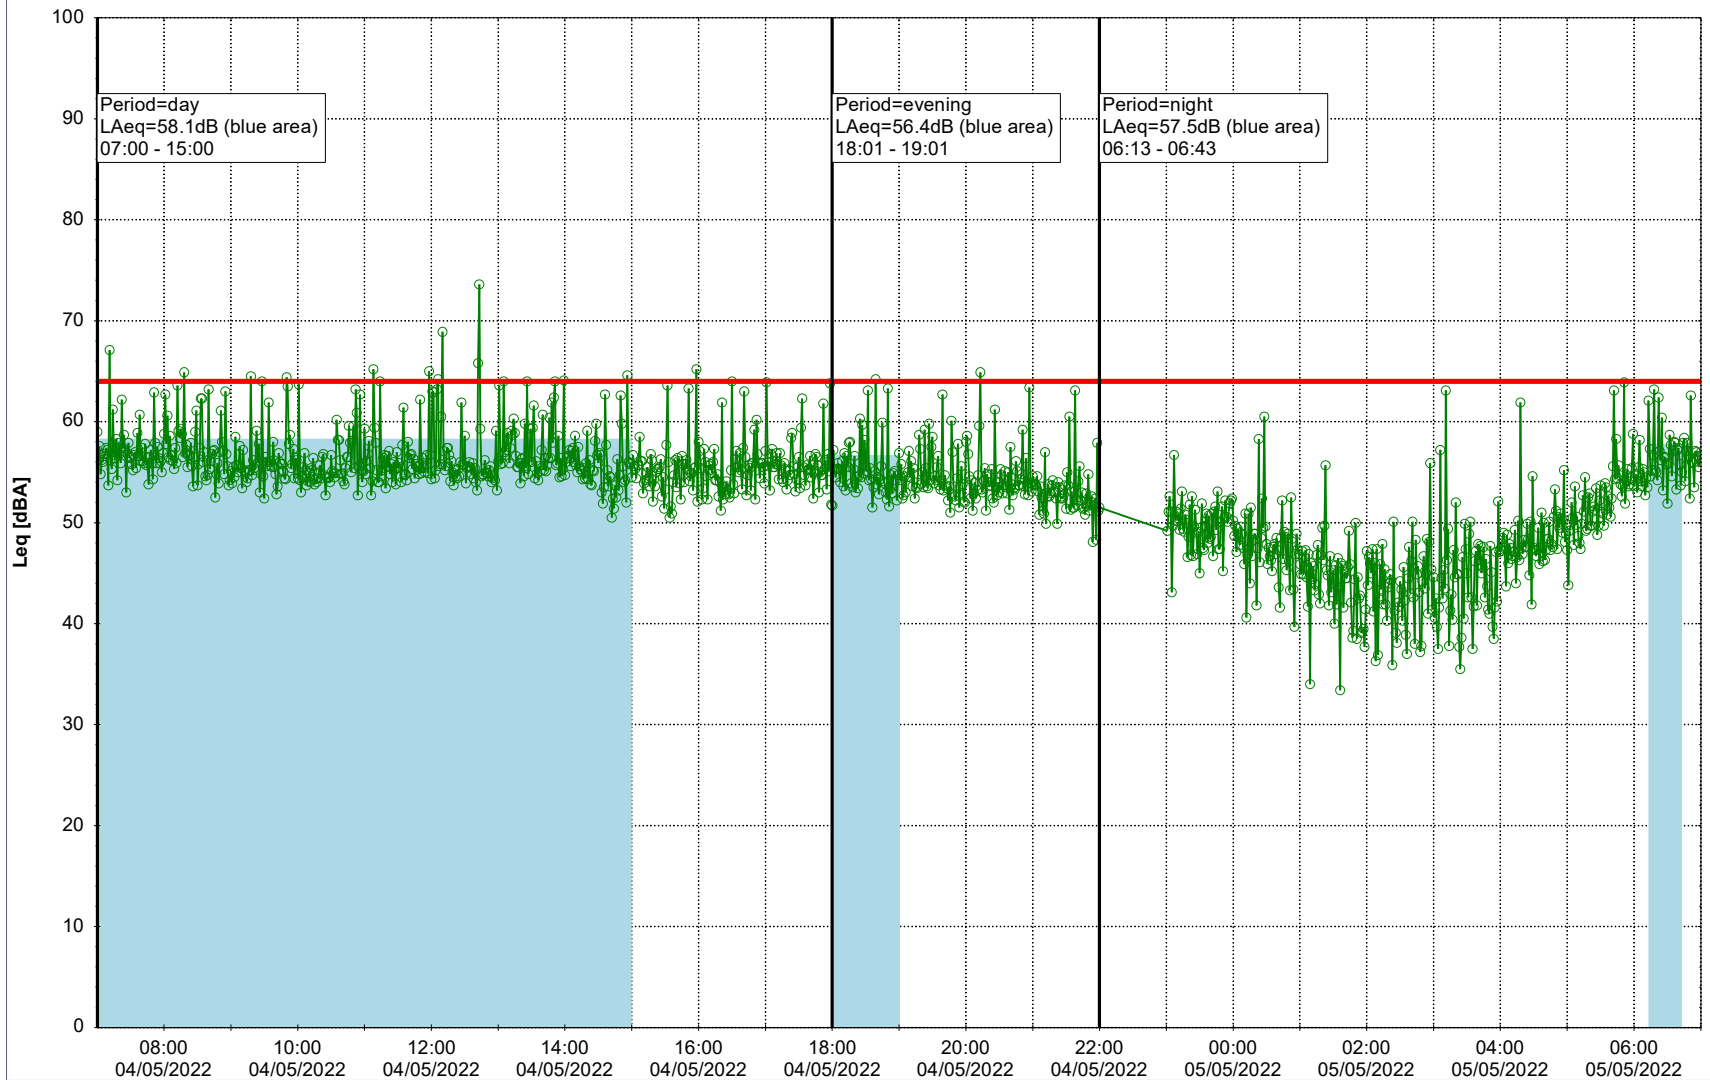

Plan View

Remarks

...

Noise Time Related Diagram

○○○ GAB_NS01

Project: Kronos Sydhavnen
Construction: Gåsebæk
Location: N-V

04/05/2022
05/05/2022

Plan View

Remarks

...

Noise Time Related Diagram

○○○ GAB_NS01

Project: Kronos Sydhavnen
Construction: Gåsebæk
Location: N-V

05/05/2022
06/05/2022

Plan View

Remarks

...

Noise Time Related Diagram

○○○ GAB_NS01

Project: Kronos Sydhavnen
Construction: Gåsebæk
Location: N-V

06/05/2022
07/05/2022

Plan View

Remarks

...

Noise Time Related Diagram

○○○○ GAB_NS01

Project: Kronos Sydhavnen
Construction: Gåsebæk
Location: N-V

Plan View

Remarks

...

Noise Time Related Diagram

07/05/2022
08/05/2022