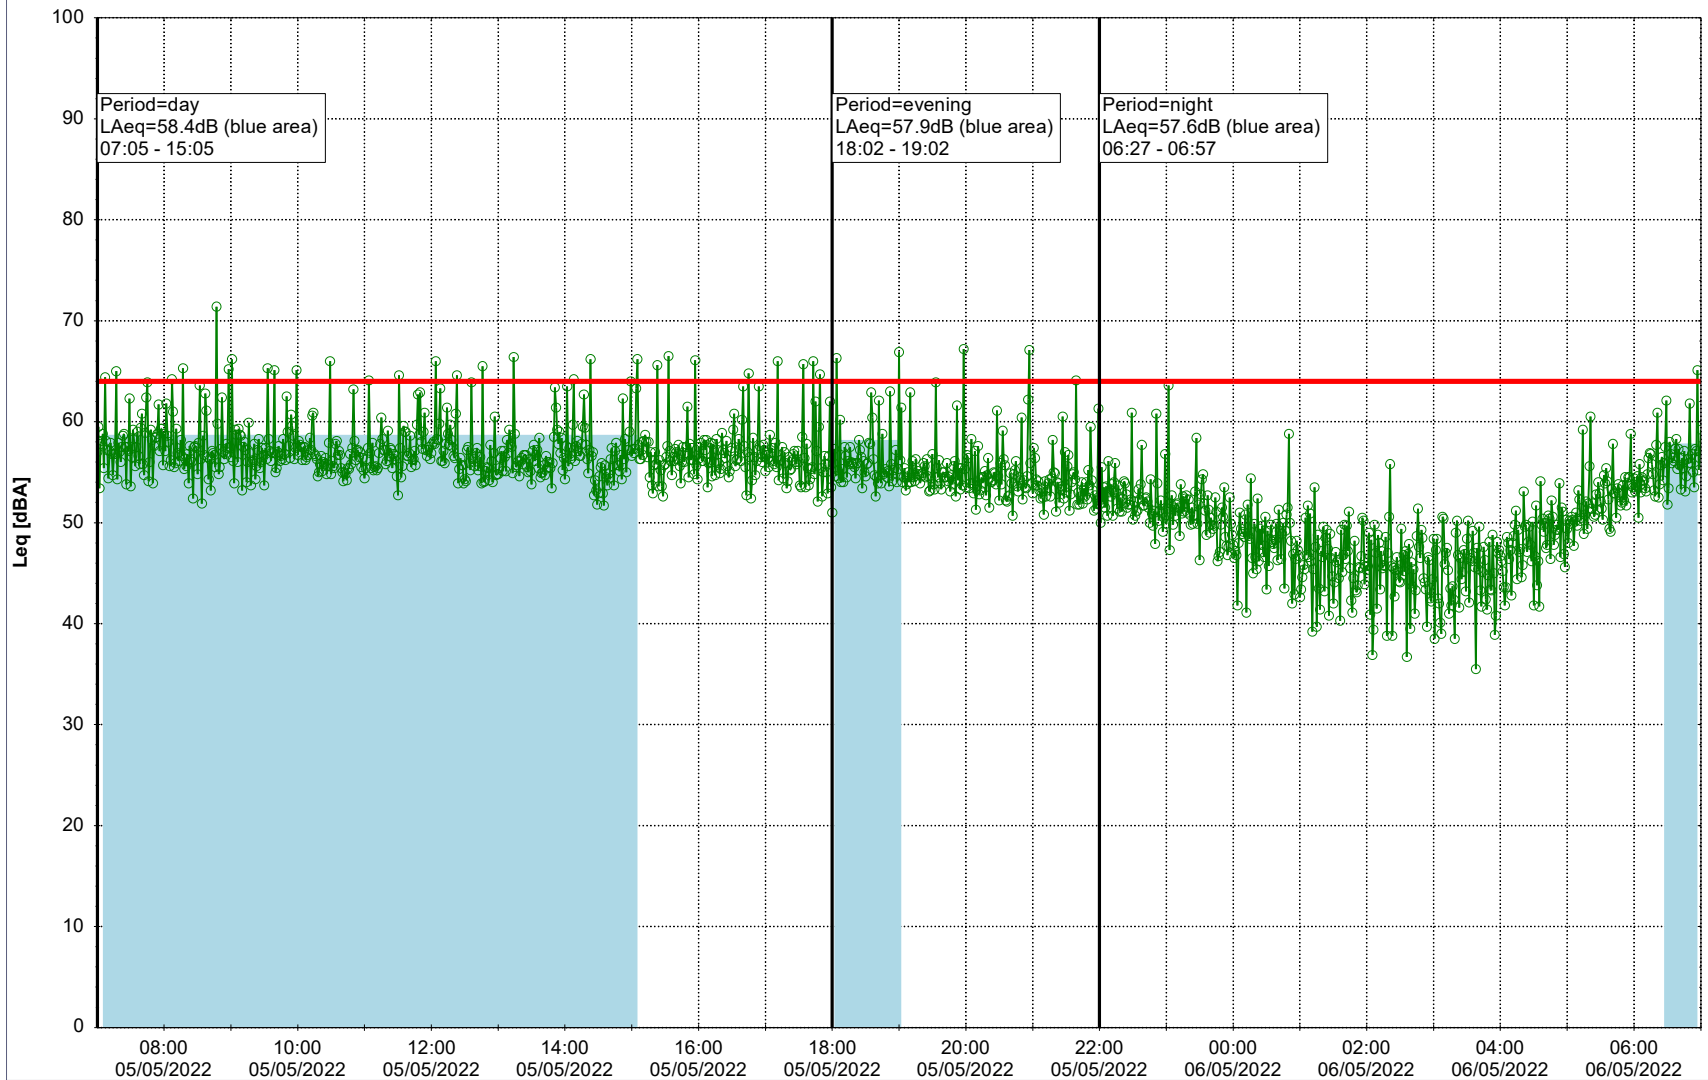

Remarks

...

Noise Time Related Diagram

○○○ GAB_NS01

Project: Kronos Sydhavnen
Construction: Gåsebæk
Location: N-V

05/05/2022
06/05/2022

Plan View

Remarks

...

Noise Time Related Diagram

○○○ GAB_NS01

Project: Kronos Sydhavnen
Construction: Gåsebæk
Location: N-V

06/05/2022
07/05/2022

Plan View

Remarks

...

Noise Time Related Diagram

○○○○ GAB_NS01

Project: Kronos Sydhavnen
Construction: Gåsebæk
Location: N-V

Plan View

Remarks

...

Noise Time Related Diagram

07/05/2022
08/05/2022

○○○ GAB_NS01

Project: Kronos Sydhavnen
Construction: Gåsebæk
Location: N-V

08/05/2022
09/05/2022

Noise Time Related Diagram

○○○ GAB_NS01

Remarks

...