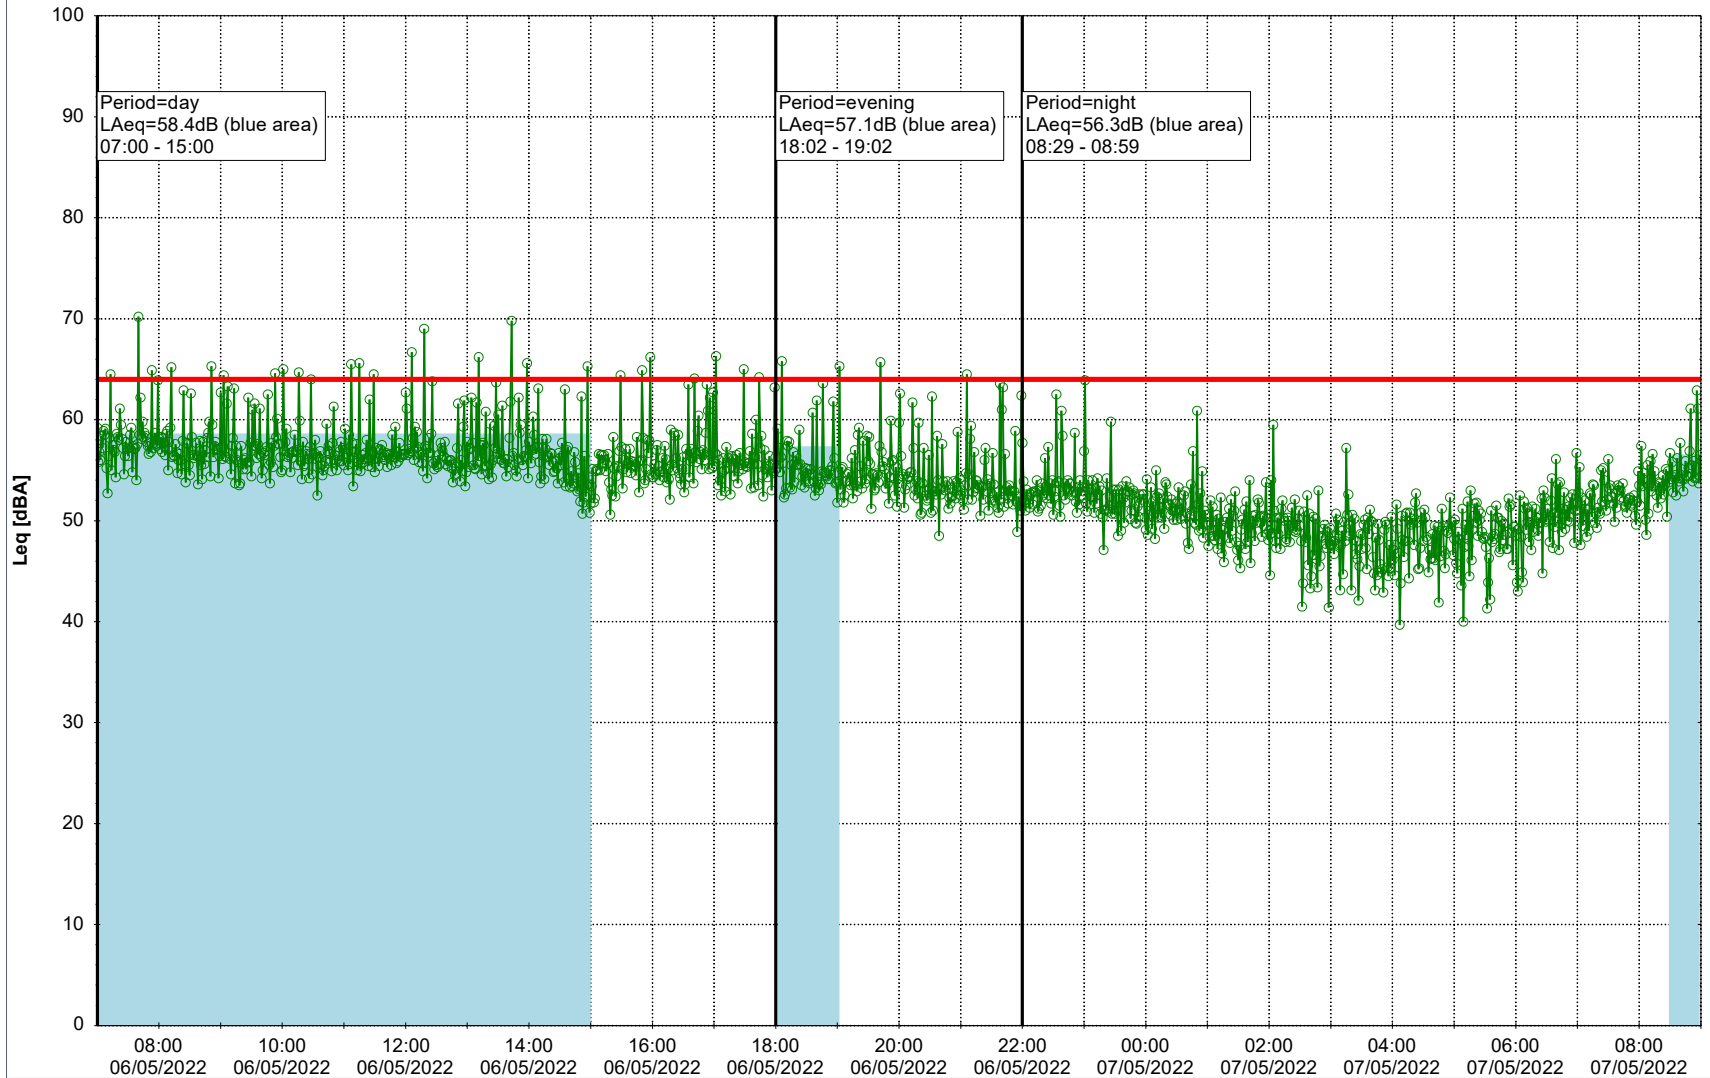

...

Noise Time Related Diagram

○○○ GAB_NS01

Project: Kronos Sydhavnen
Construction: Gåsebæk
Location: N-V

06/05/2022
07/05/2022

Plan View

Remarks

...

Noise Time Related Diagram

○○○○ GAB_NS01

Project: Kronos Sydhavnen
Construction: Gåsebæk
Location: N-V

Plan View

Remarks

...

Noise Time Related Diagram

07/05/2022
08/05/2022

○○○ GAB_NS01

Project: Kronos Sydhavnen
Construction: Gåsebæk
Location: N-V

08/05/2022
09/05/2022

Noise Time Related Diagram

○○○ GAB_NS01

Remarks

...