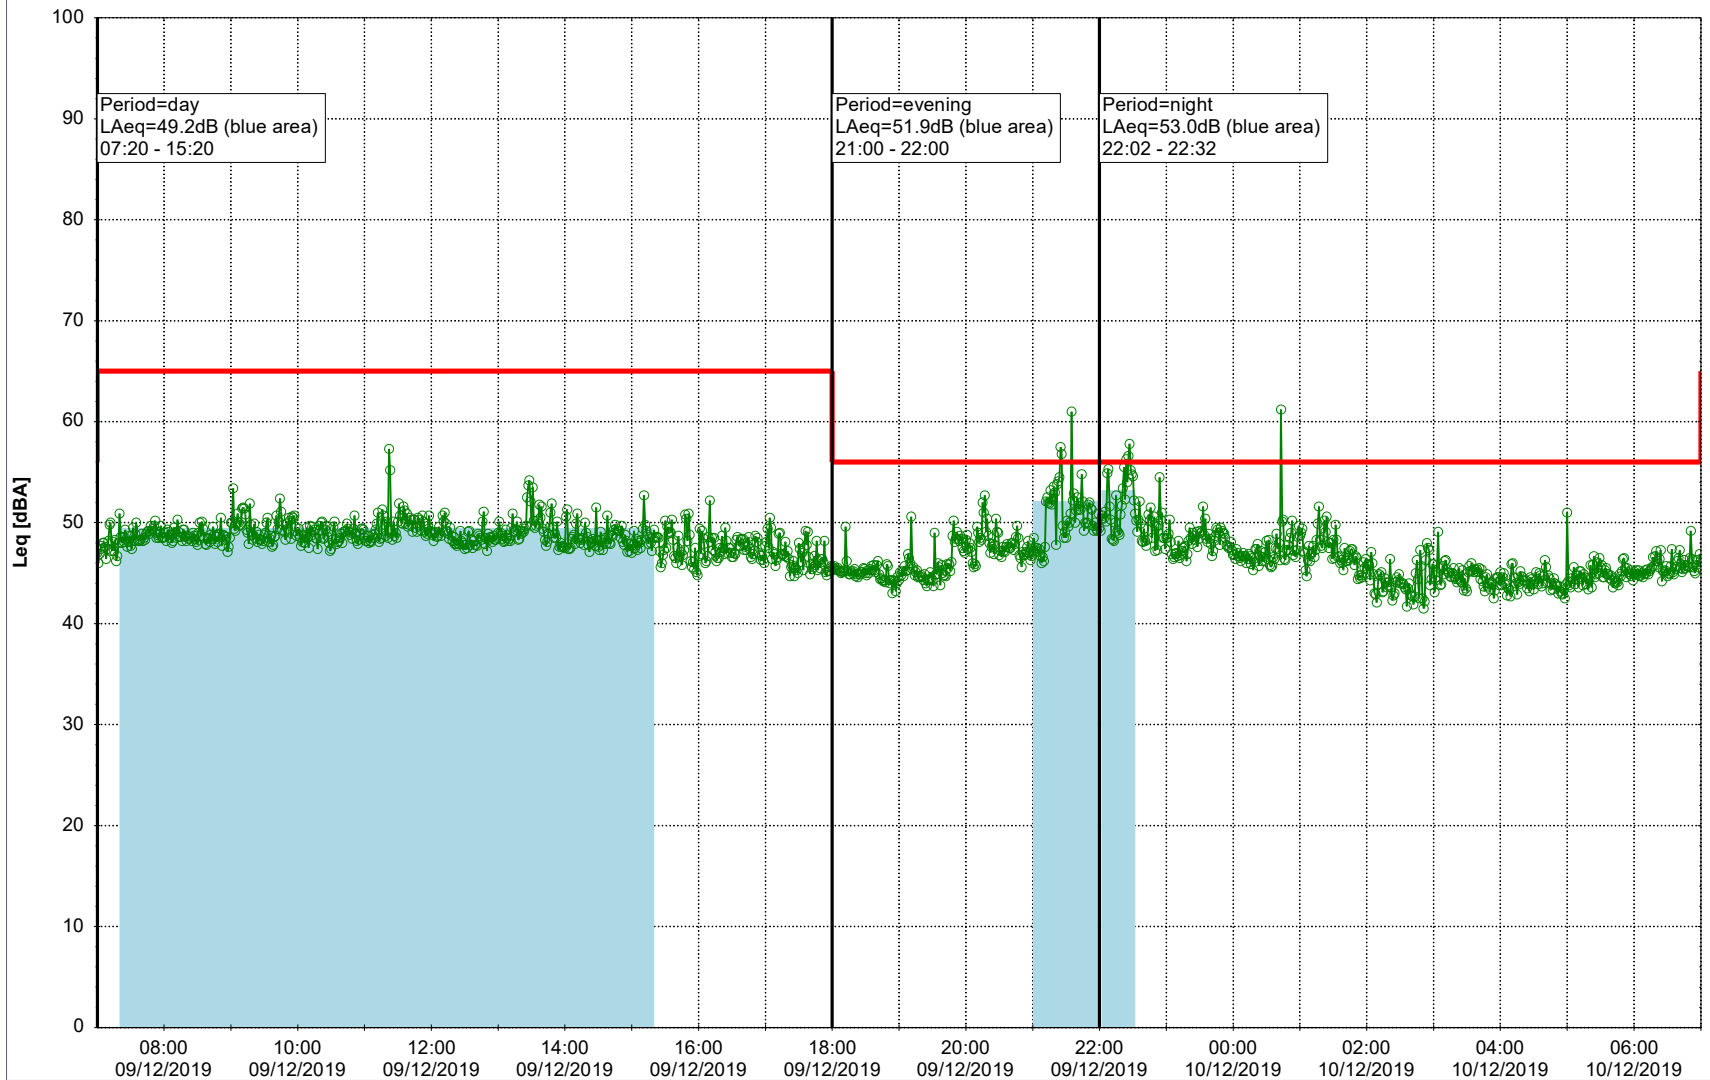

**Project:** Kronos Sydhavnen  
**Construction:** Enghave Brygge  
**Location:** N-V

Plan View

Remarks

...

### Noise Time Related Diagram

09/12/2019  
10/12/2019

○○○○ EBR-OVK\_NS01

**Project:** Kronos Sydhavnen  
**Construction:** Enghave Brygge  
**Location:** N-V

Plan View

Remarks

...

### Noise Time Related Diagram

10/12/2019  
11/12/2019

○○○ EBR-OVK\_NS01

Project: Kronos Sydhavnen  
Construction: Enghave Brygge  
Location: N-V

Plan View

Remarks

...