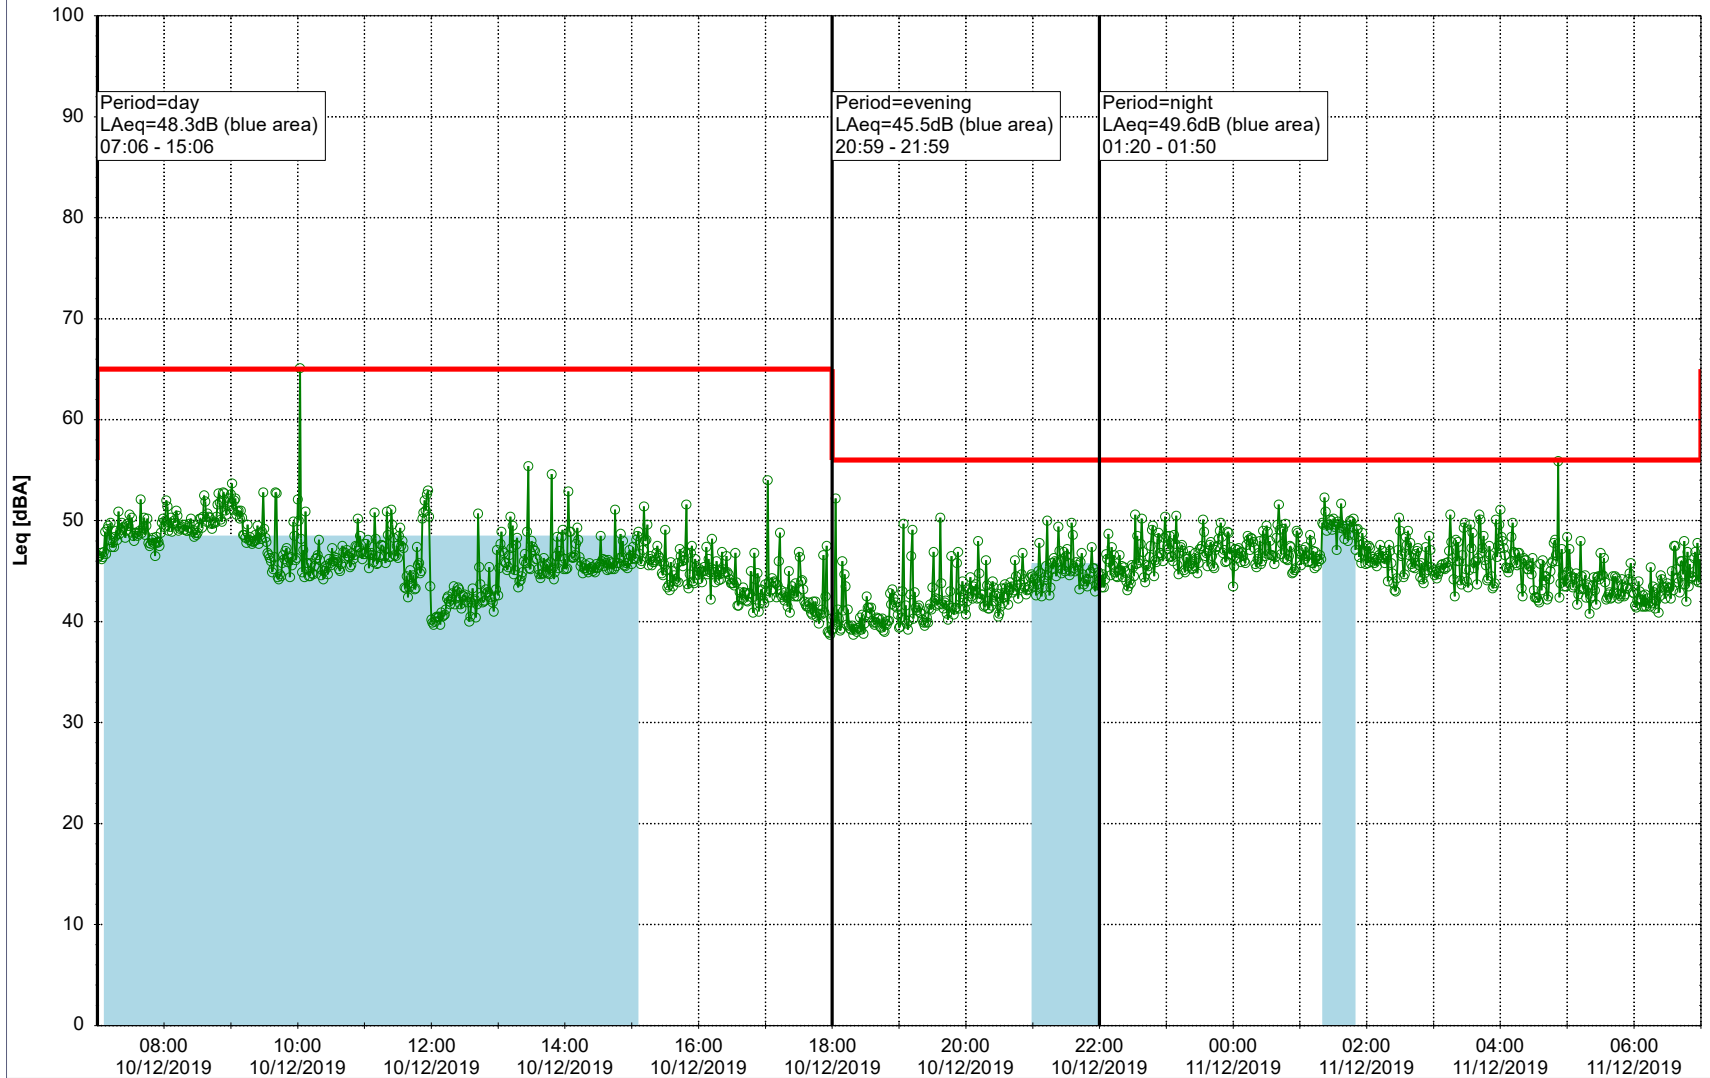

### Noise Time Related Diagram

09/12/2019  
10/12/2019

○○○○ EBR-OVK\_NS01

**Project:** Kronos Sydhavnen  
**Construction:** Enghave Brygge  
**Location:** N-V

Plan View

Remarks

...

### Noise Time Related Diagram

10/12/2019  
11/12/2019

○○○ EBR-OVK\_NS01

Project: Kronos Sydhavnen  
Construction: Enghave Brygge  
Location: N-V

Plan View

Remarks

...