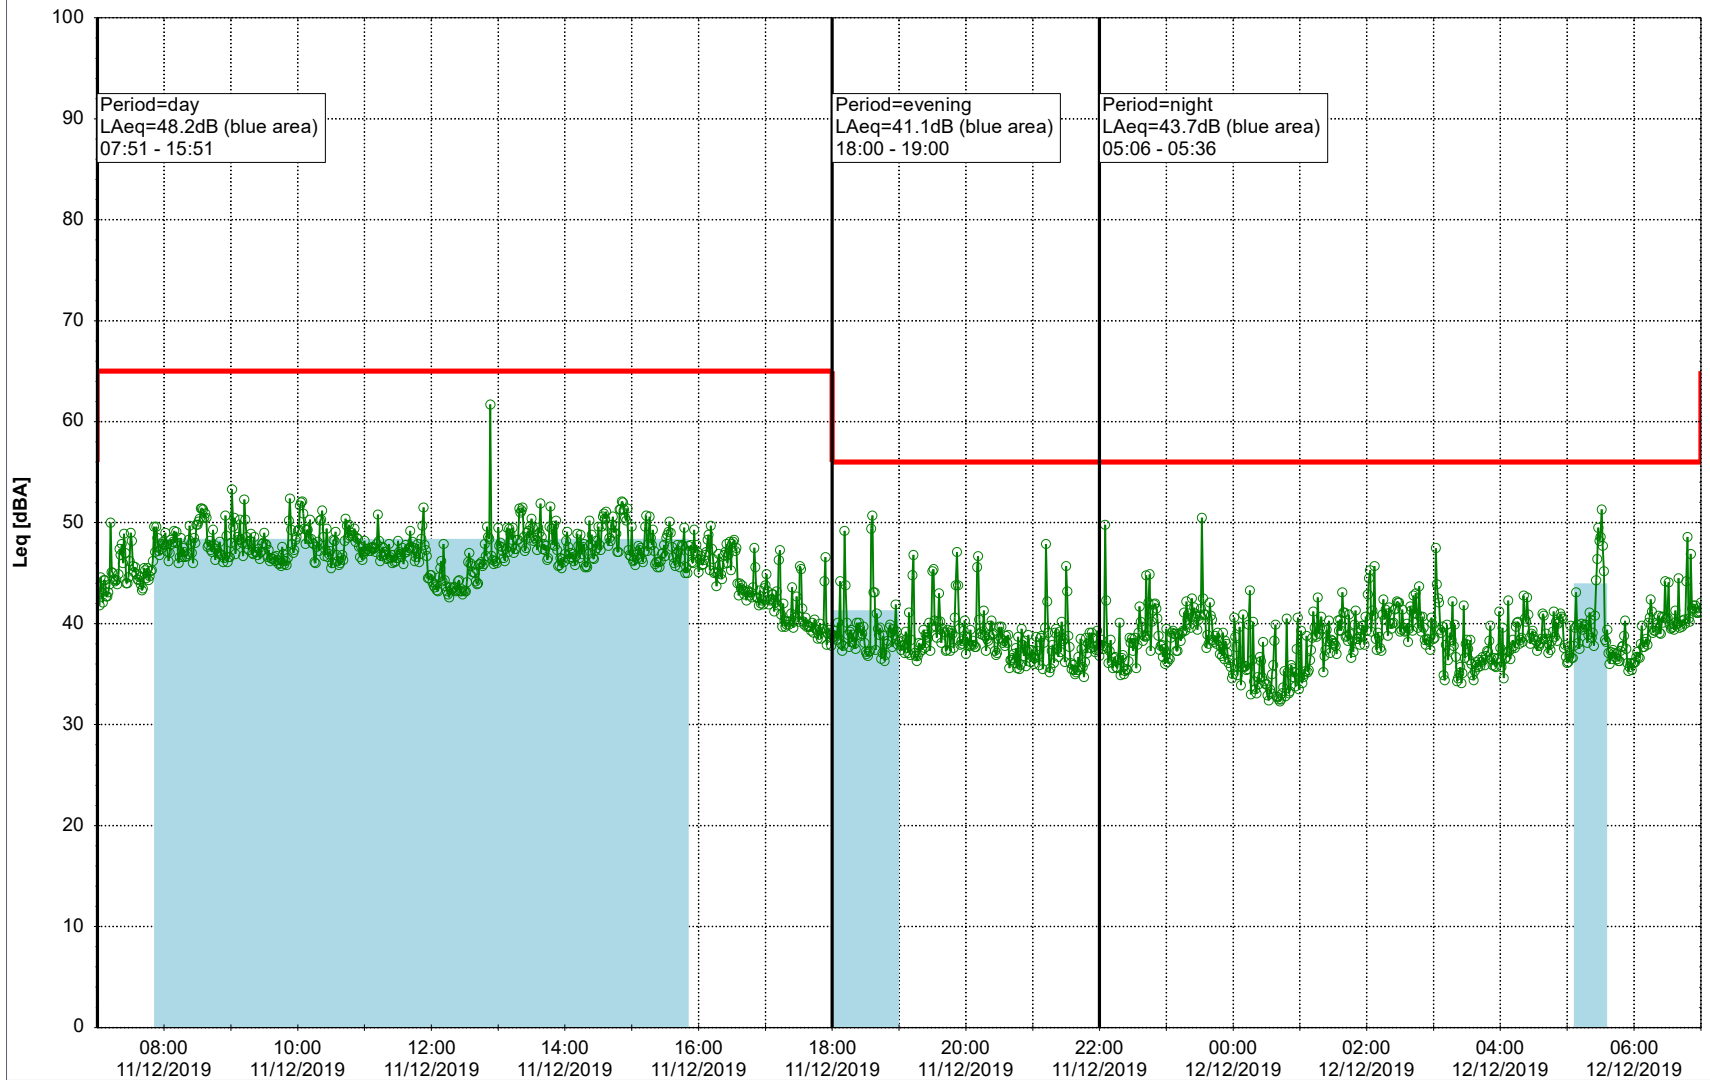

### Noise Time Related Diagram

10/12/2019  
11/12/2019

○○○ EBR-OVK\_NS01

Project: Kronos Sydhavnen  
Construction: Enghave Brygge  
Location: N-V

Plan View

Remarks

...

### Noise Time Related Diagram

11/12/2019  
12/12/2019

○○○ EBR-OVK\_NS01

**Project:** Kronos Sydhavnen  
**Construction:** Enghave Brygge  
**Location:** N-V

Plan View

Remarks

...