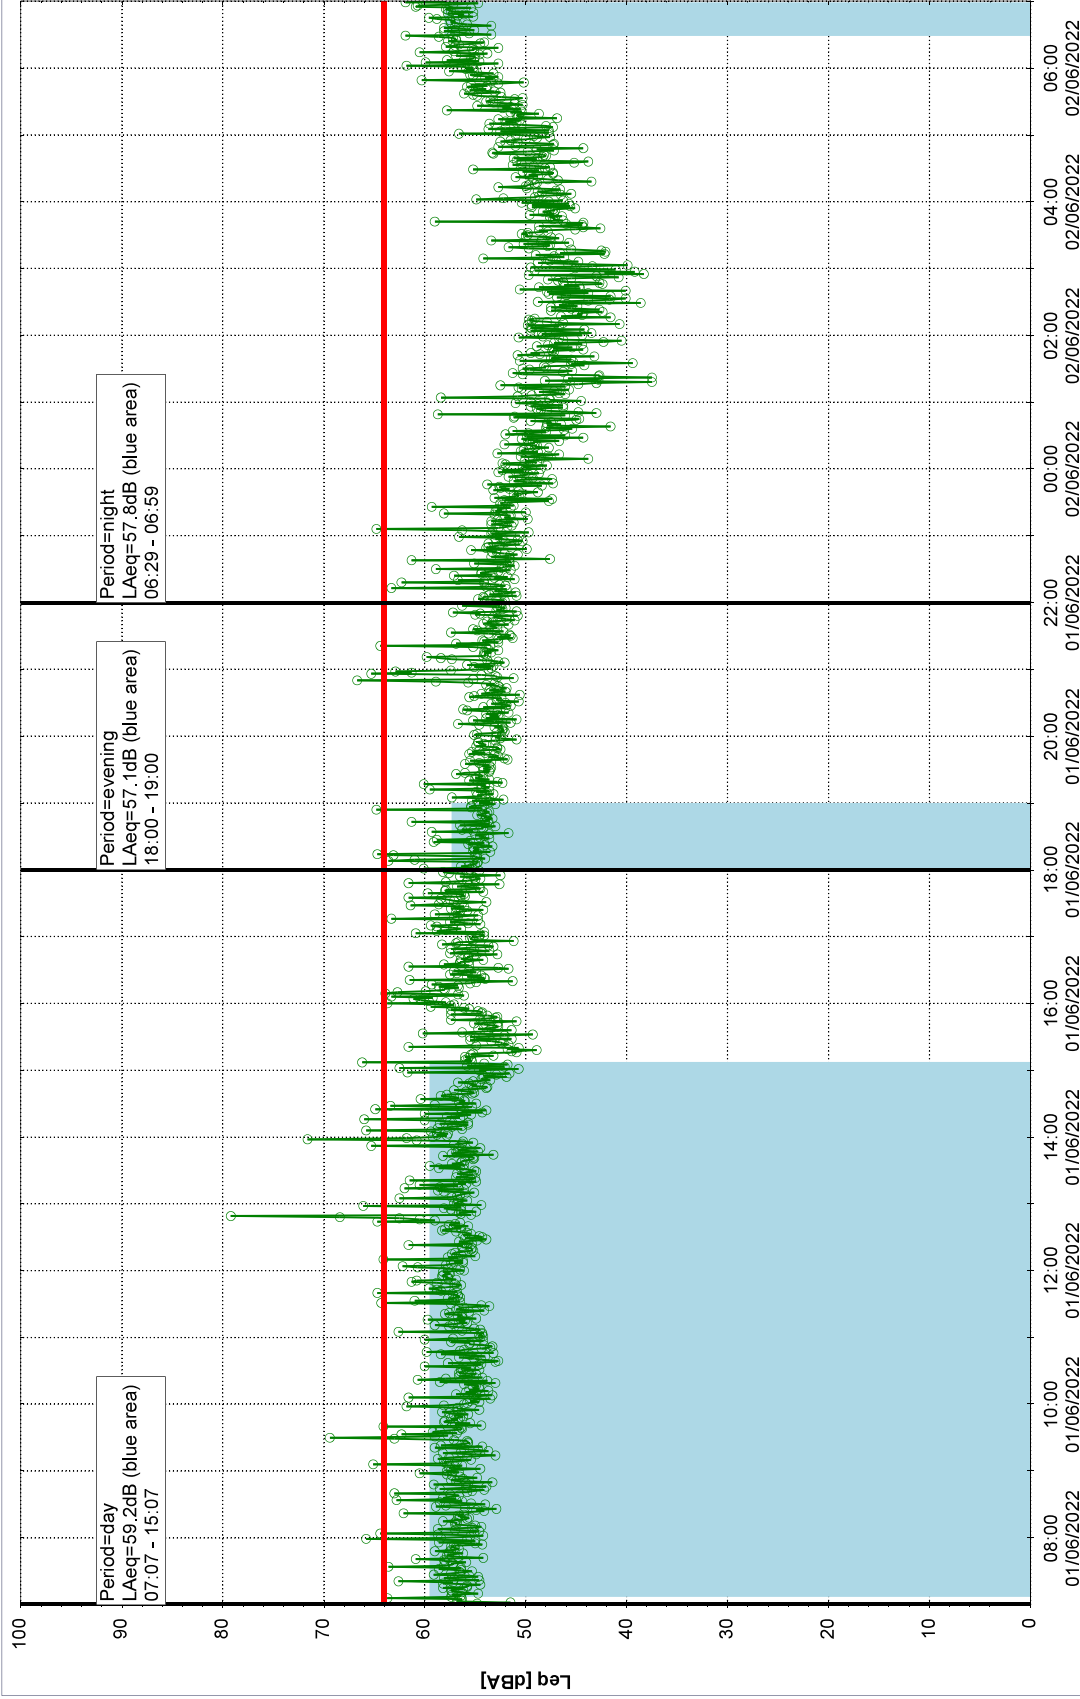

Noise Time Related Diagram

GAB_NS01