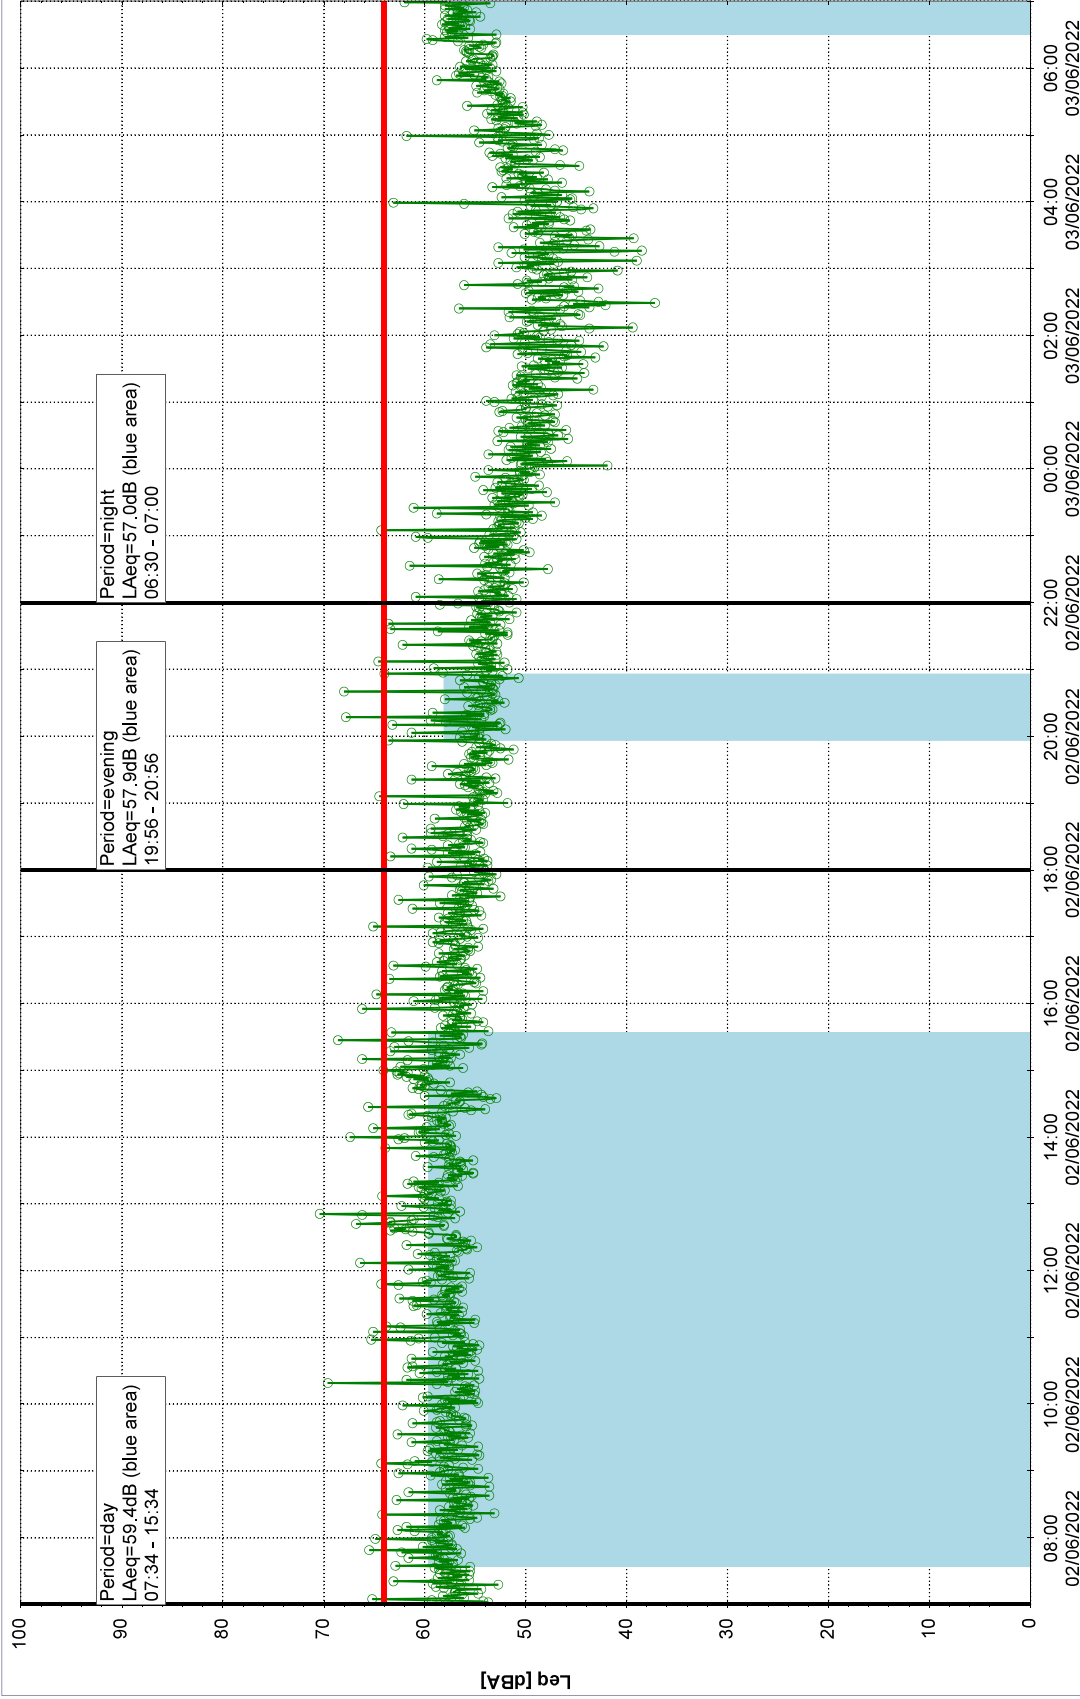

Noise Time Related Diagram

02/06/2022
03/06/2022

GAB_NS01