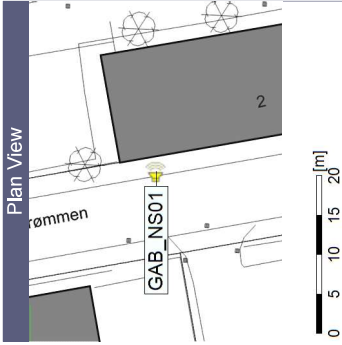

Project: Kronos Sydhavnen
Construction: Gåsebæk
Location: N-V

Noise Time Related Diagram

02/06/2022
03/06/2022

GAB_NS01

Remarks

...

Project: Kronos Sydhavnen
Construction: Gåsebæk
Location: N-V

Noise Time Related Diagram