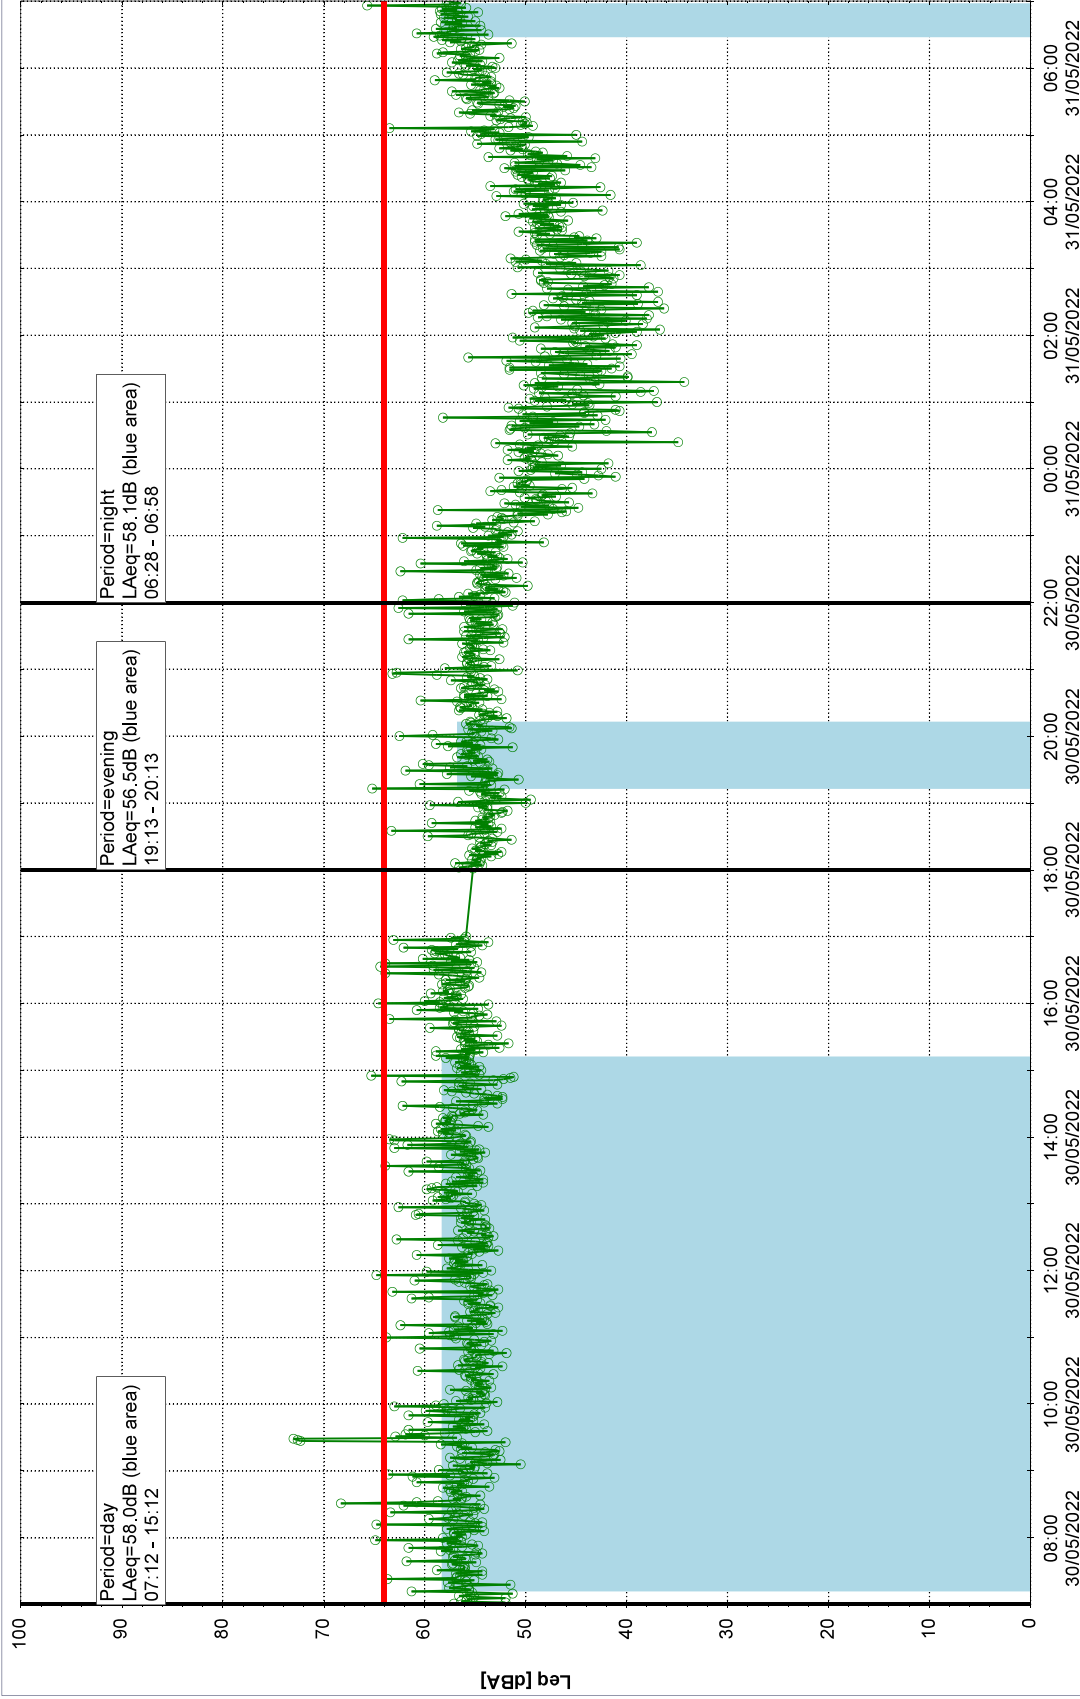

Noise Time Related Diagram

30/05/2022
31/05/2022

GAB_NS01