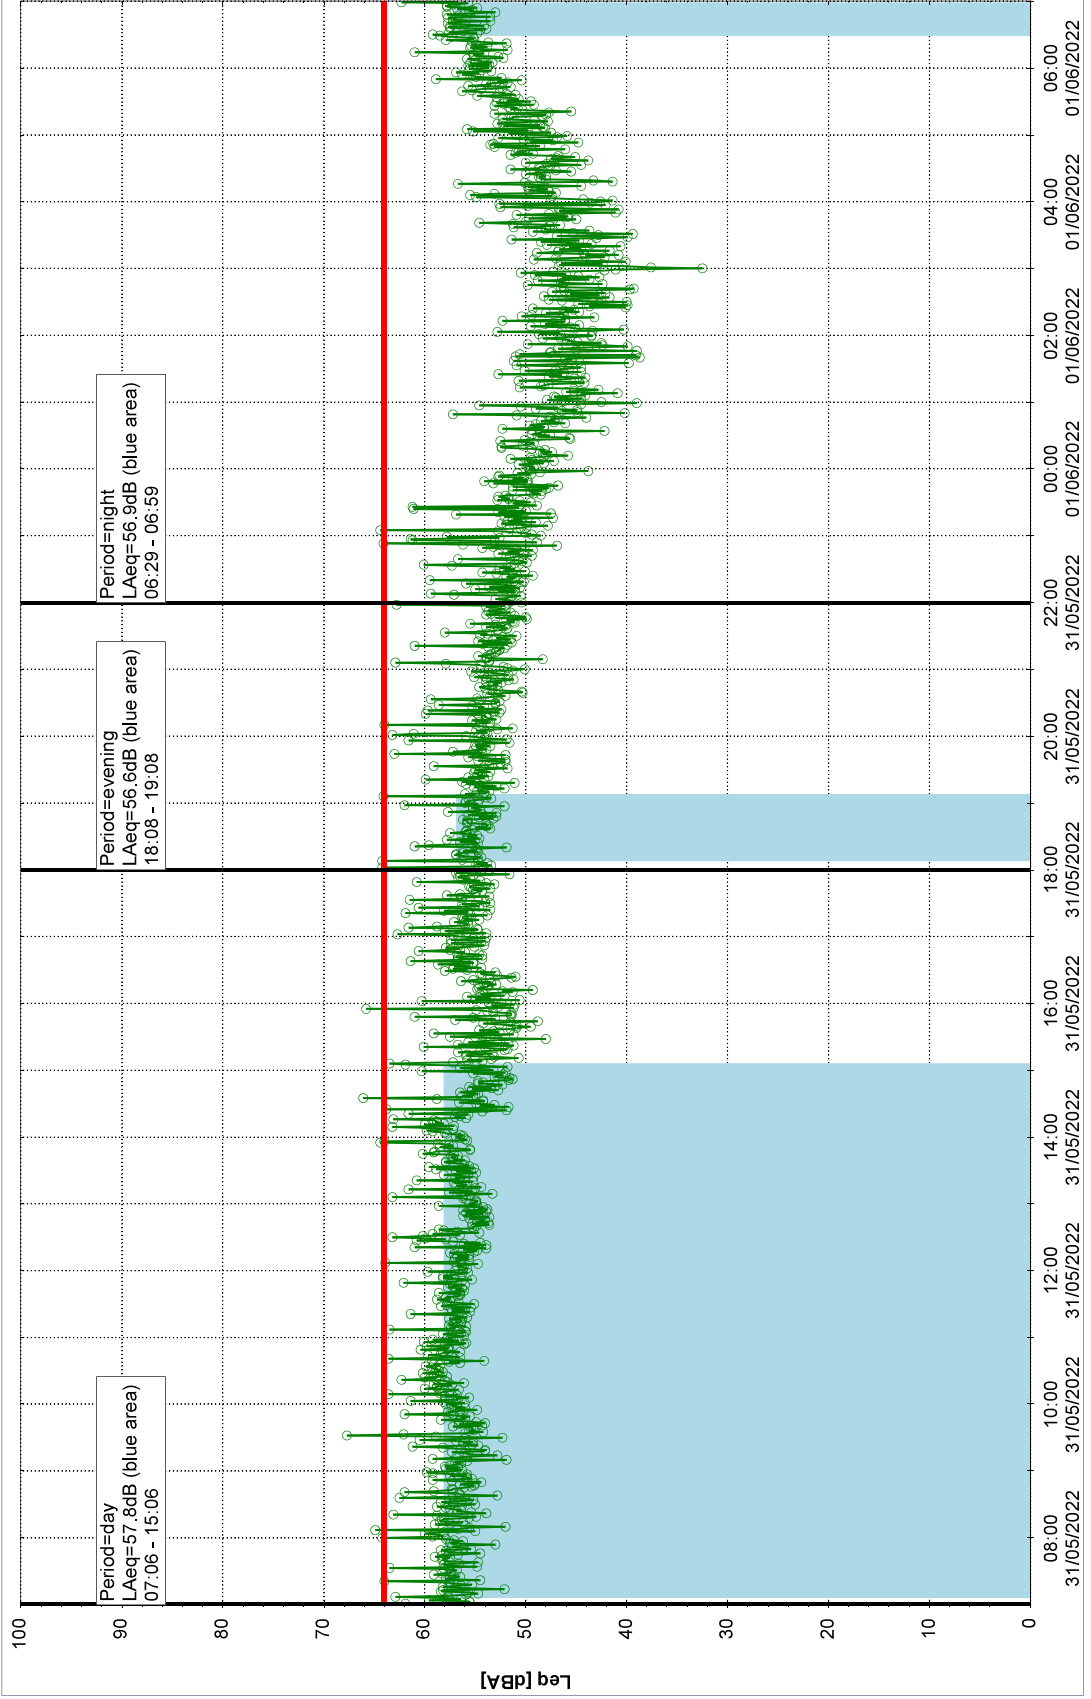

Noise Time Related Diagram

31/05/2022
01/06/2022

GAB_NS01