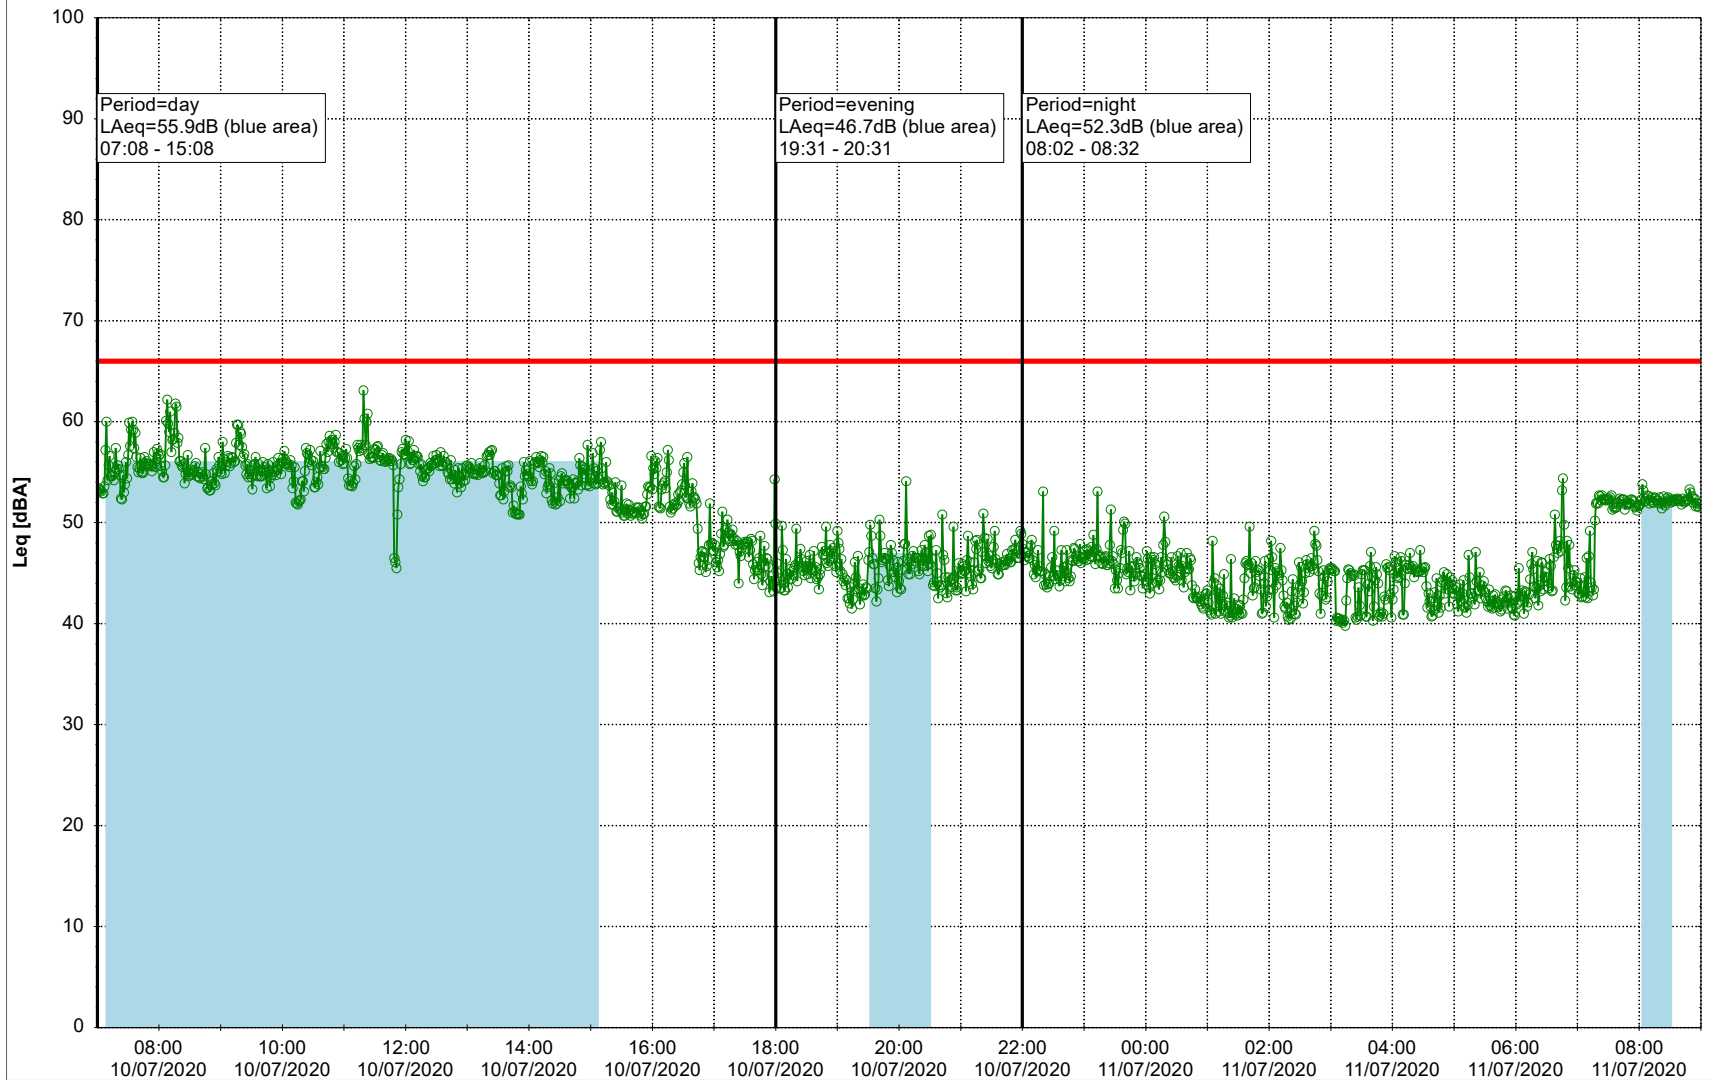

- Ørsted Værket

Noise Time Related Diagram

09/07/2020
10/07/2020

○○○ EBR-OVK_NS02

Project: Kronos Sydhavnen
Construction: Enghave Brygge
Location: N-V

Plan View

Remarks

- Ørsted Værket

Noise Time Related Diagram

10/07/2020
11/07/2020

○○○ EBR-OVK_NS02

Project: Kronos Sydhavnen
Construction: Enghave Brygge
Location: N-V

Plan View

Remarks

- Ørsted Værket

Noise Time Related Diagram

11/07/2020
12/07/2020

○○○○ EBR-OVK_NS02

Project: Kronos Sydhavnen
Construction: Enghave Brygge
Location: N-V

Plan View

Remarks

- Ørsted Værket

Noise Time Related Diagram

12/07/2020
13/07/2020