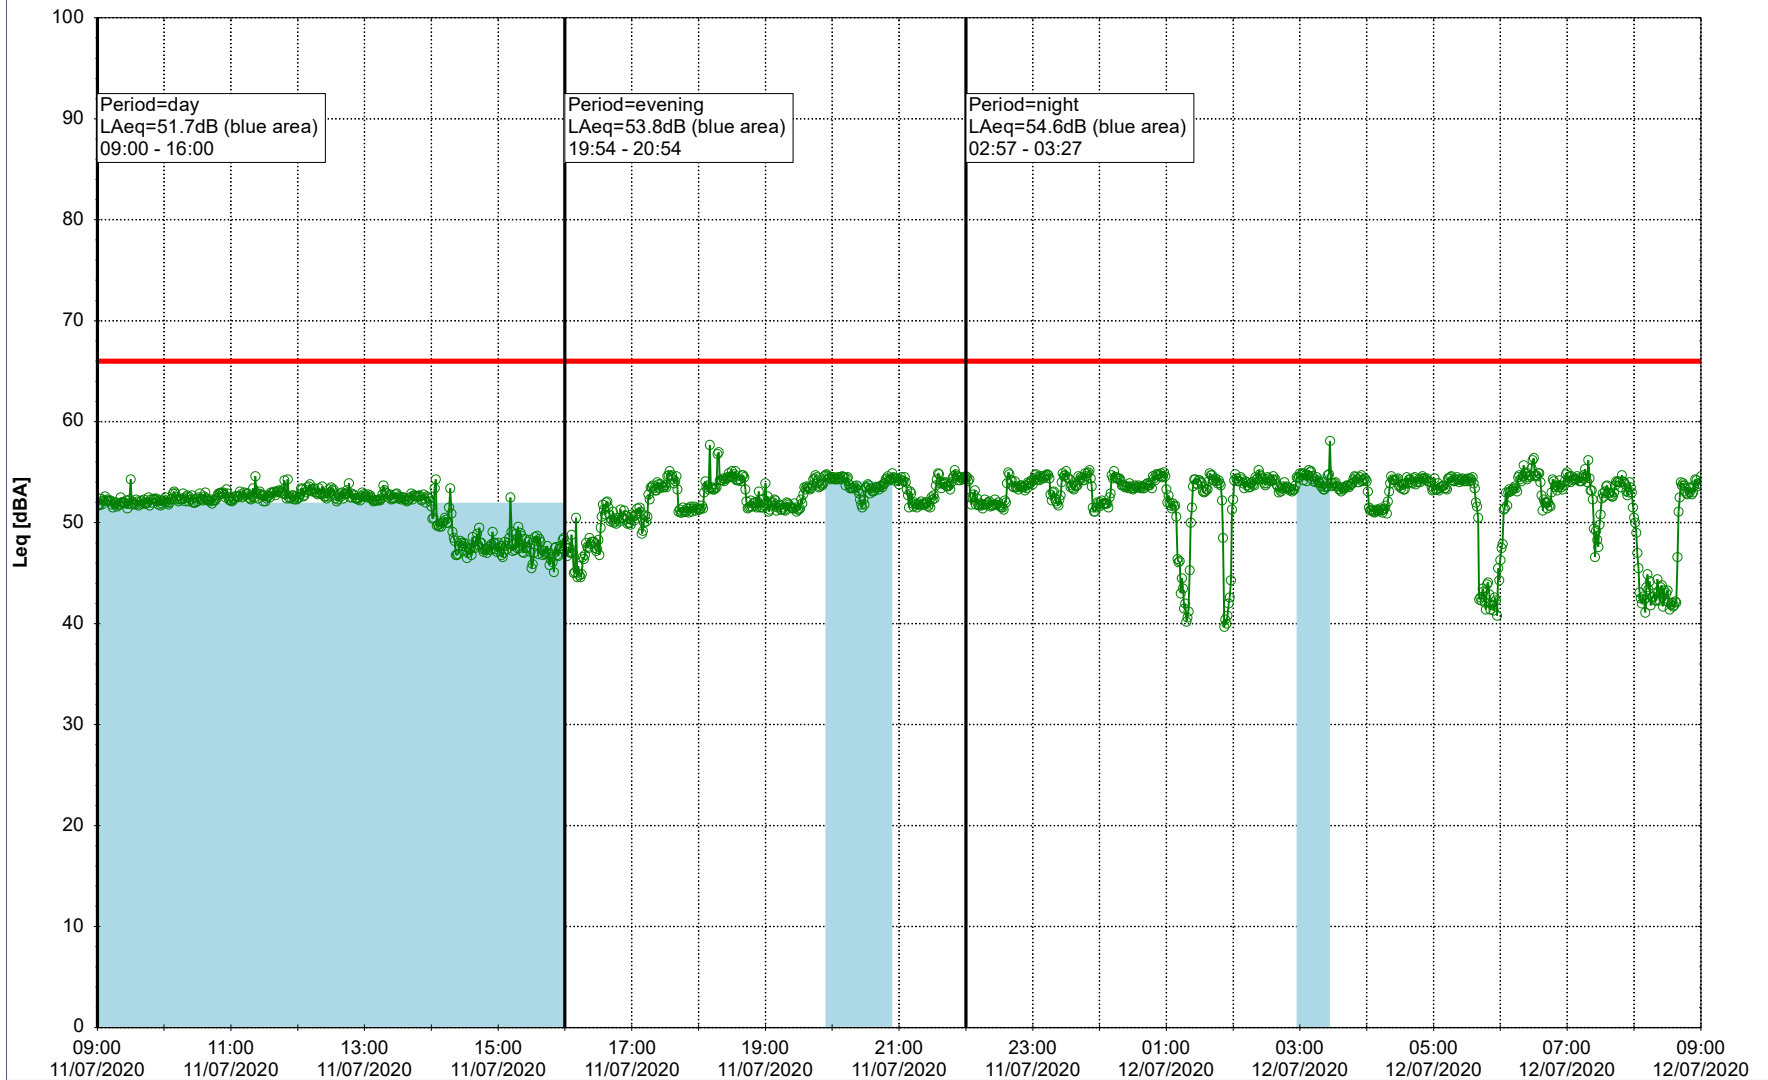

- Ørsted Værket

Noise Time Related Diagram

09/07/2020
10/07/2020

○○○ EBR-OVK_NS02

Project: Kronos Sydhavnen
Construction: Enghave Brygge
Location: N-V

Plan View

Remarks

- Ørsted Værket

Noise Time Related Diagram

10/07/2020
11/07/2020

○○○ EBR-OVK_NS02

Project: Kronos Sydhavnen
Construction: Enghave Brygge
Location: N-V

Plan View

Remarks

- Ørsted Værket

Noise Time Related Diagram

11/07/2020
12/07/2020

○○○○ EBR-OVK_NS02

Project: Kronos Sydhavnen
Construction: Enghave Brygge
Location: N-V

Plan View

Remarks

- Ørsted Værket

Noise Time Related Diagram

12/07/2020
13/07/2020