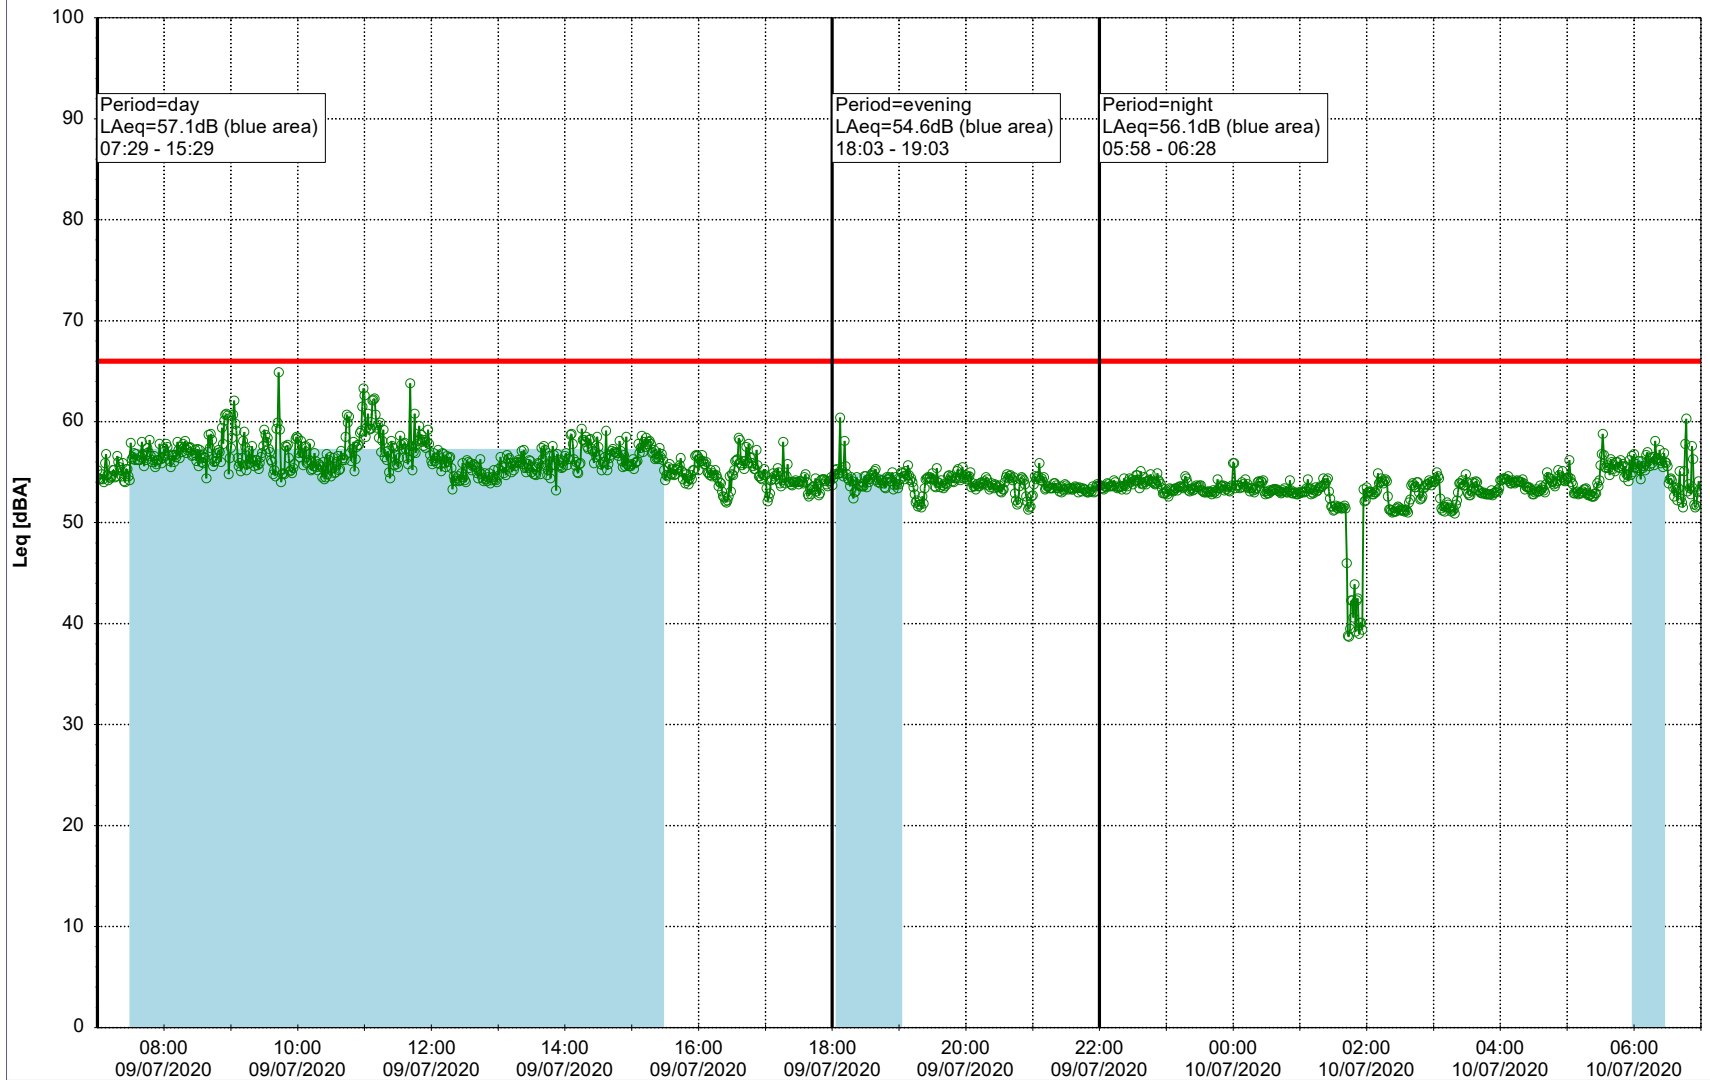

Remarks

- Ørsted Værket

Noise Time Related Diagram

08/07/2020
09/07/2020

○○○ EBR-OVK_NS02

Project: Kronos Sydhavnen
Construction: Enghave Brygge
Location: N-V

Plan View

Remarks

- Ørsted Værket

Noise Time Related Diagram

09/07/2020
10/07/2020

○○○ EBR-OVK_NS02

Project: Kronos Sydhavnen
Construction: Enghave Brygge
Location: N-V

Plan View

Remarks

- Ørsted Værket

Noise Time Related Diagram

10/07/2020
11/07/2020

○○○ EBR-OVK_NS02

Project: Kronos Sydhavnen
Construction: Enghave Brygge
Location: N-V

Plan View

Remarks

- Ørsted Værket

Noise Time Related Diagram

11/07/2020
12/07/2020

○○○○ EBR-OVK_NS02

Project: Kronos Sydhavnen
Construction: Enghave Brygge
Location: N-V

Plan View

Remarks

- Ørsted Værket

Noise Time Related Diagram

12/07/2020
13/07/2020