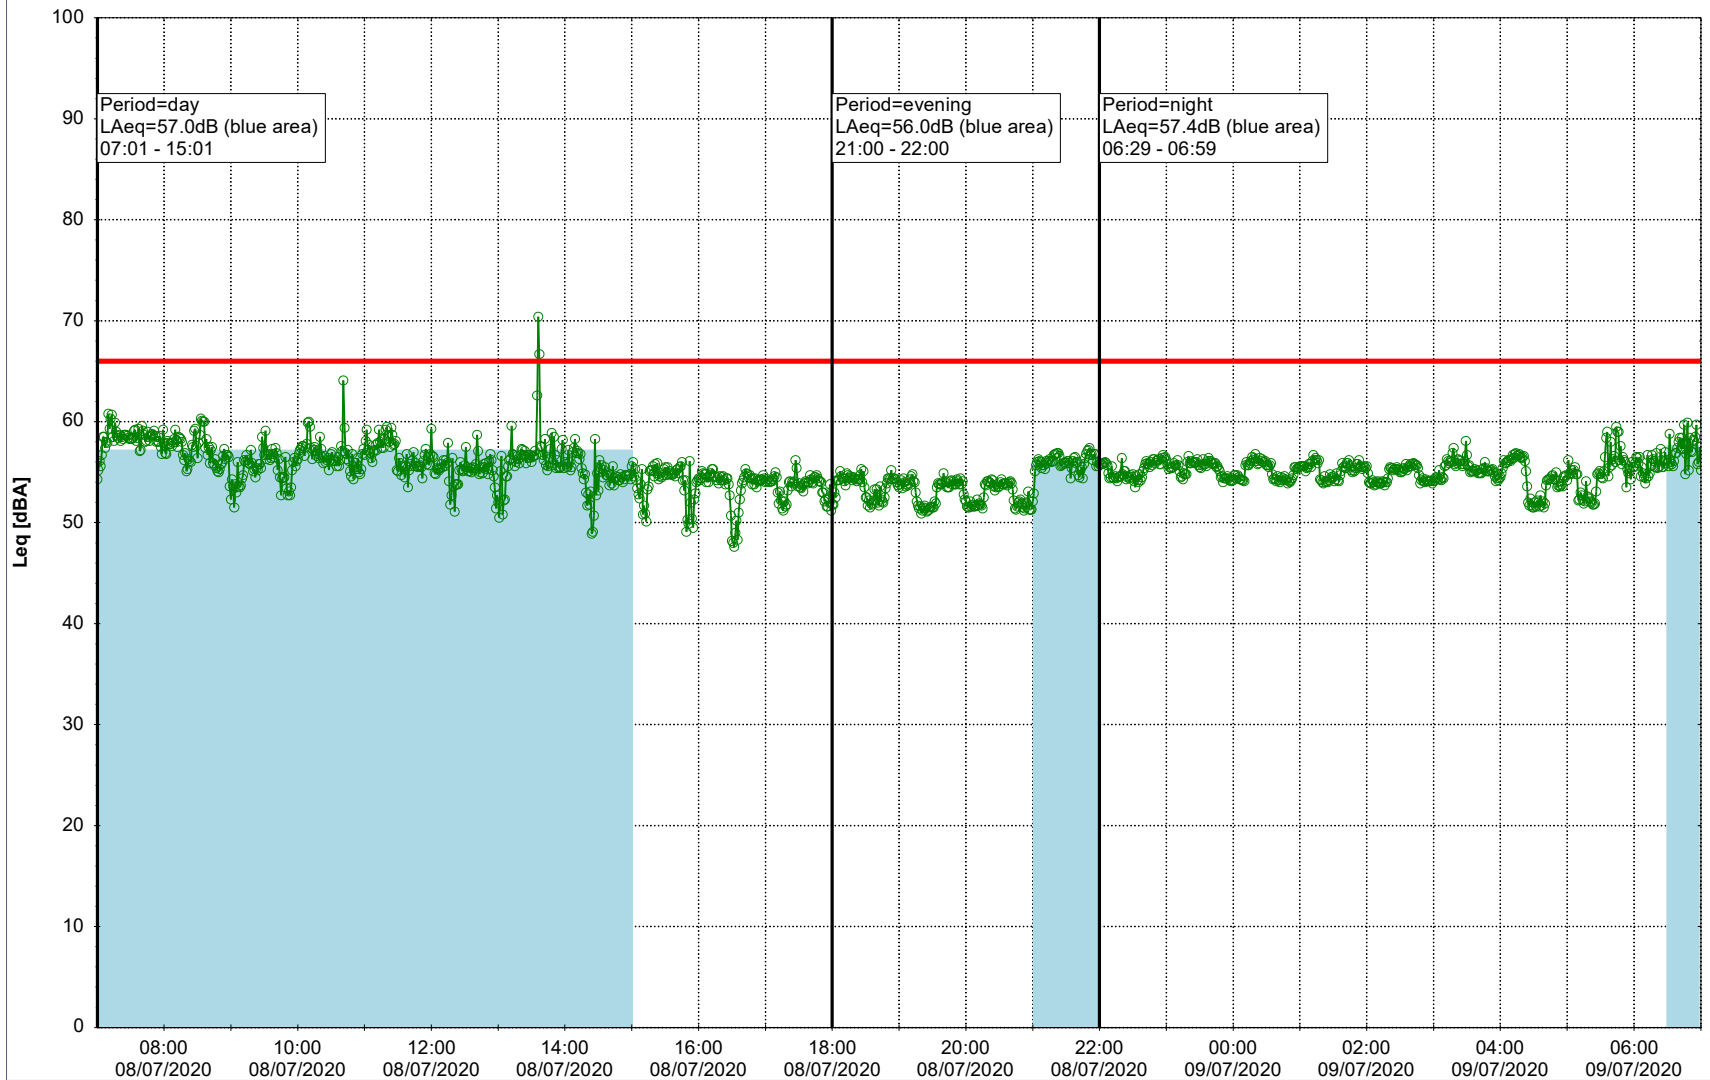

Plan View

Remarks

- Ørsted Værket

Noise Time Related Diagram

07/07/2020
08/07/2020

○○○ EBR-OVK_NS02

Project: Kronos Sydhavnen
Construction: Enghave Brygge
Location: N-V

Plan View

Remarks

- Ørsted Værket

Noise Time Related Diagram

08/07/2020
09/07/2020

○○○ EBR-OVK_NS02

Project: Kronos Sydhavnen
Construction: Enghave Brygge
Location: N-V

Plan View

Remarks

- Ørsted Værket

Noise Time Related Diagram

09/07/2020
10/07/2020

○○○ EBR-OVK_NS02

Project: Kronos Sydhavnen
Construction: Enghave Brygge
Location: N-V

Plan View

Remarks

- Ørsted Værket

11/07/2020
12/07/2020

○○○○ EBR-OVK_NS02

Project: Kronos Sydhavnen
Construction: Enghave Brygge
Location: N-V

Plan View

Remarks

- Ørsted Værket

Noise Time Related Diagram

12/07/2020
13/07/2020