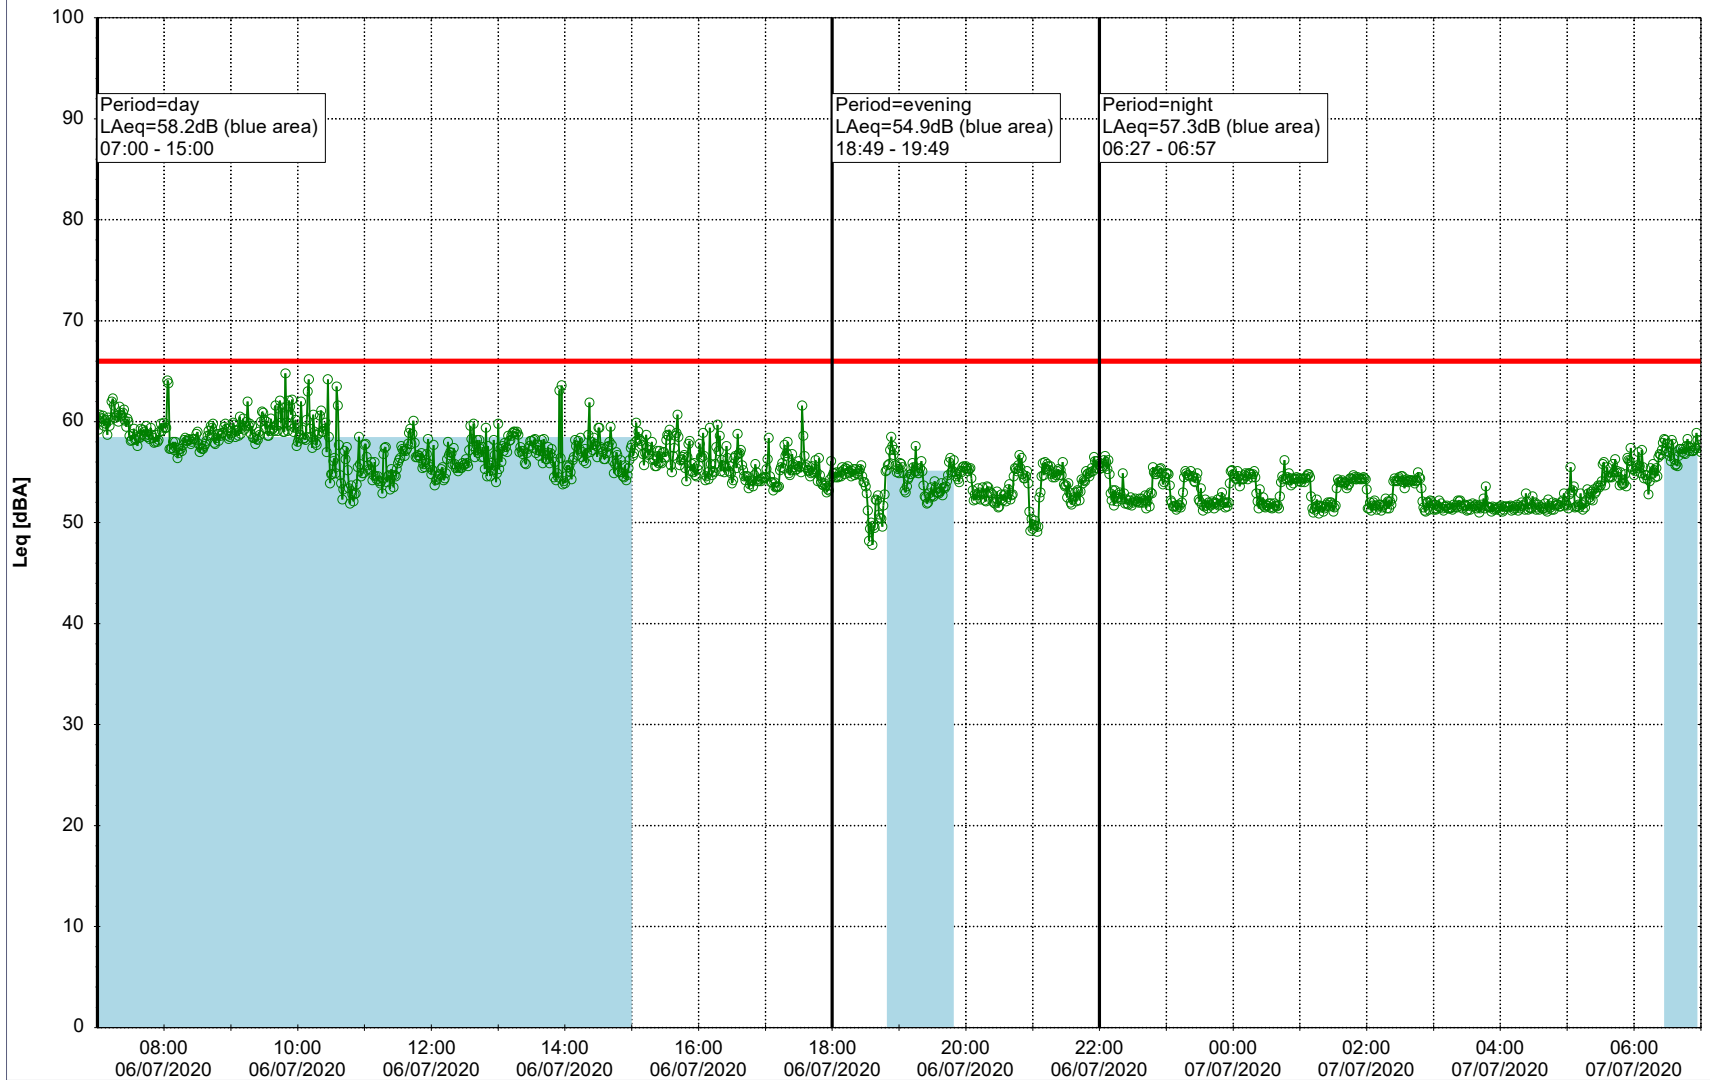

Project: Kronos Sydhavnen
Construction: Enghave Brygge
Location: N-V

Plan View

Remarks

- Ørsted Værket

Noise Time Related Diagram

06/07/2020
07/07/2020

○○○ EBR-OVK_NS02

Project: Kronos Sydhavnen
Construction: Enghave Brygge
Location: N-V

Plan View

Remarks

- Ørsted Værket

Noise Time Related Diagram

07/07/2020
08/07/2020

○○○ EBR-OVK_NS02

Project: Kronos Sydhavnen
Construction: Enghave Brygge
Location: N-V

Plan View

Remarks

- Ørsted Værket

Noise Time Related Diagram

08/07/2020
09/07/2020

○○○ EBR-OVK_NS02

Project: Kronos Sydhavnen
Construction: Enghave Brygge
Location: N-V

Plan View

Remarks

11/07/2020
12/07/2020

○○○○ EBR-OVK_NS02

Project: Kronos Sydhavnen
Construction: Enghave Brygge
Location: N-V

Plan View

Remarks

- Ørsted Værket

Noise Time Related Diagram

12/07/2020
13/07/2020