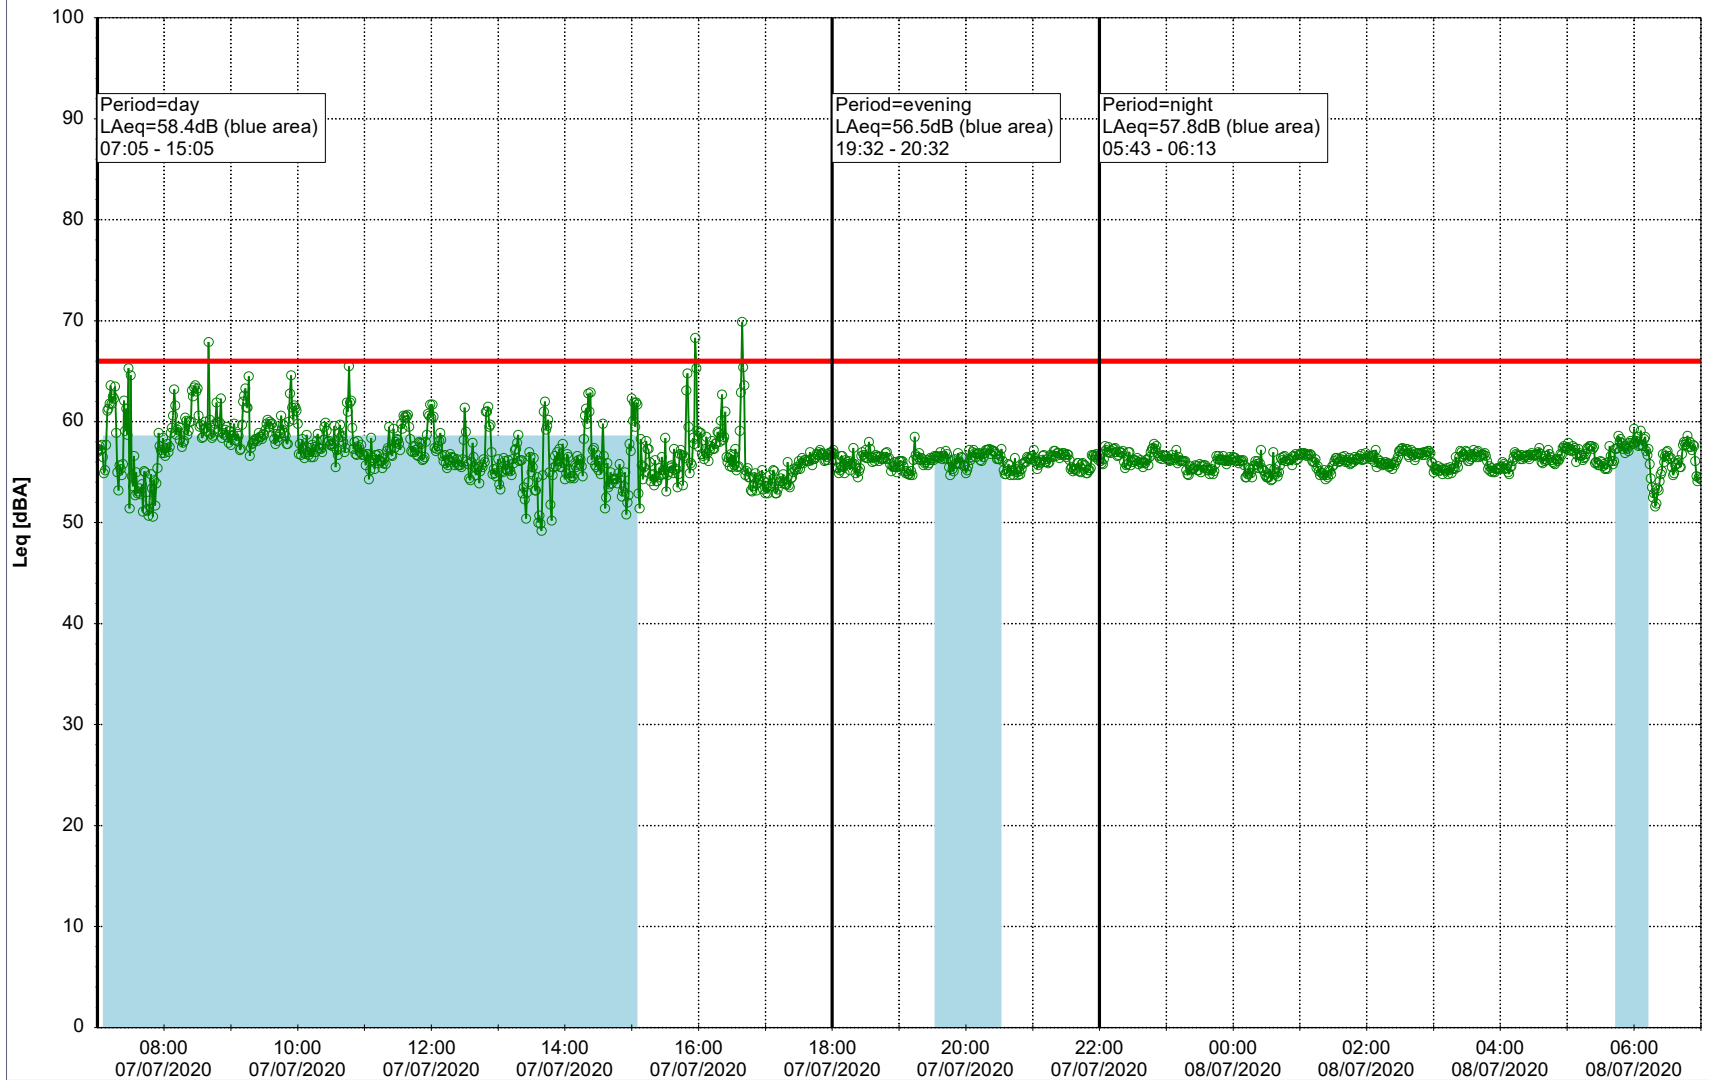

Plan View

Remarks

- Ørsted Værket

Noise Time Related Diagram

07/07/2020
08/07/2020

○○○ EBR-OVK_NS02

Project: Kronos Sydhavnen
Construction: Enghave Brygge
Location: N-V

Plan View

Remarks

- Ørsted Værket

Noise Time Related Diagram

08/07/2020
09/07/2020

○○○ EBR-OVK_NS02

Project: Kronos Sydhavnen
Construction: Enghave Brygge
Location: N-V

Plan View

Remarks

- Ørsted Værket

Noise Time Related Diagram

09/07/2020
10/07/2020

○○○ EBR-OVK_NS02

Project: Kronos Sydhavnen
Construction: Enghave Brygge
Location: N-V

Plan View

Remarks

- Ørsted Værket

11/07/2020
12/07/2020

○○○○ EBR-OVK_NS02

Project: Kronos Sydhavnen
Construction: Enghave Brygge
Location: N-V

Plan View

Remarks

- Ørsted Værket

Noise Time Related Diagram

12/07/2020
13/07/2020