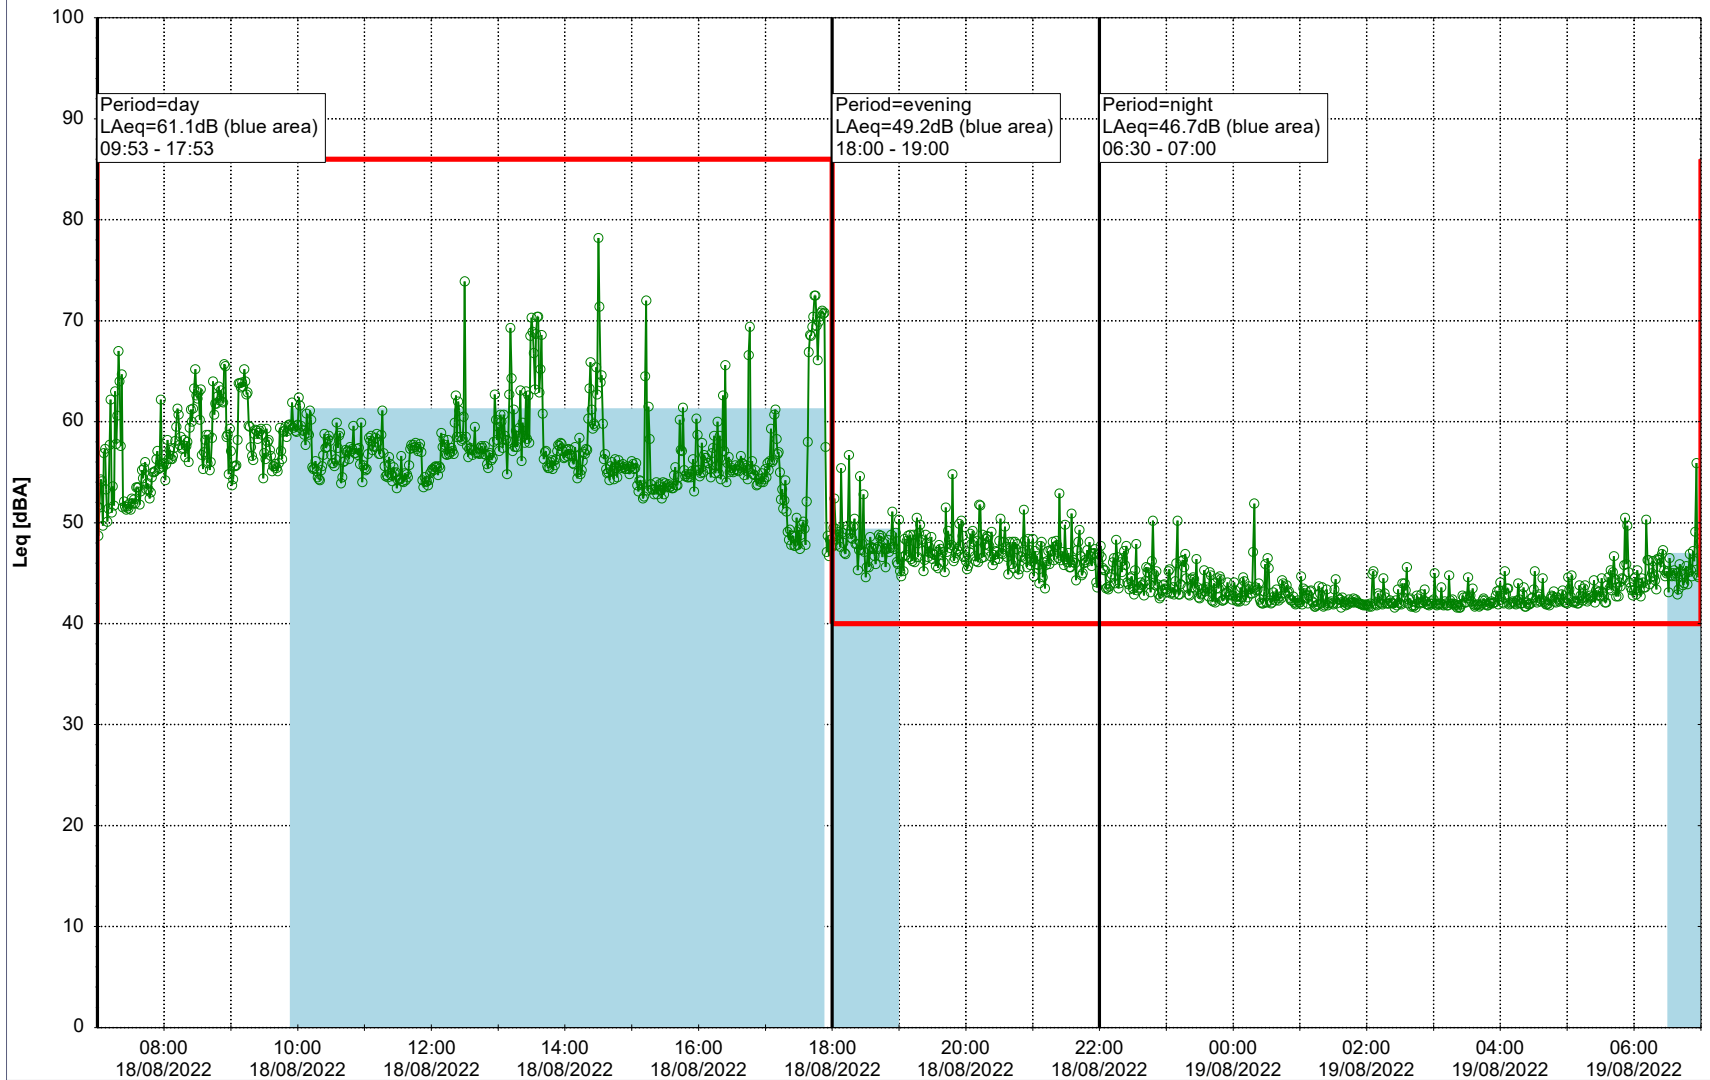

Noise Time Related Diagram

18/08/2022
19/08/2022

○○○○ MOP_NS01