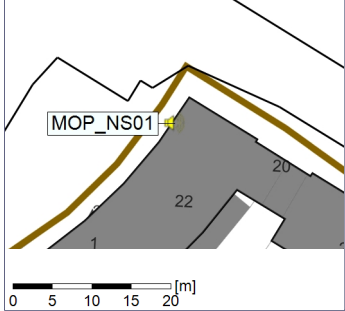

20/08/2022
21/08/2022

○○○○ MOP_NS01

Project: Kronos Sydhavnen
Construction: Mozarts Plads
Location: N-V

Plan View

Remarks

...

Noise Time Related Diagram

21/08/2022
22/08/2022