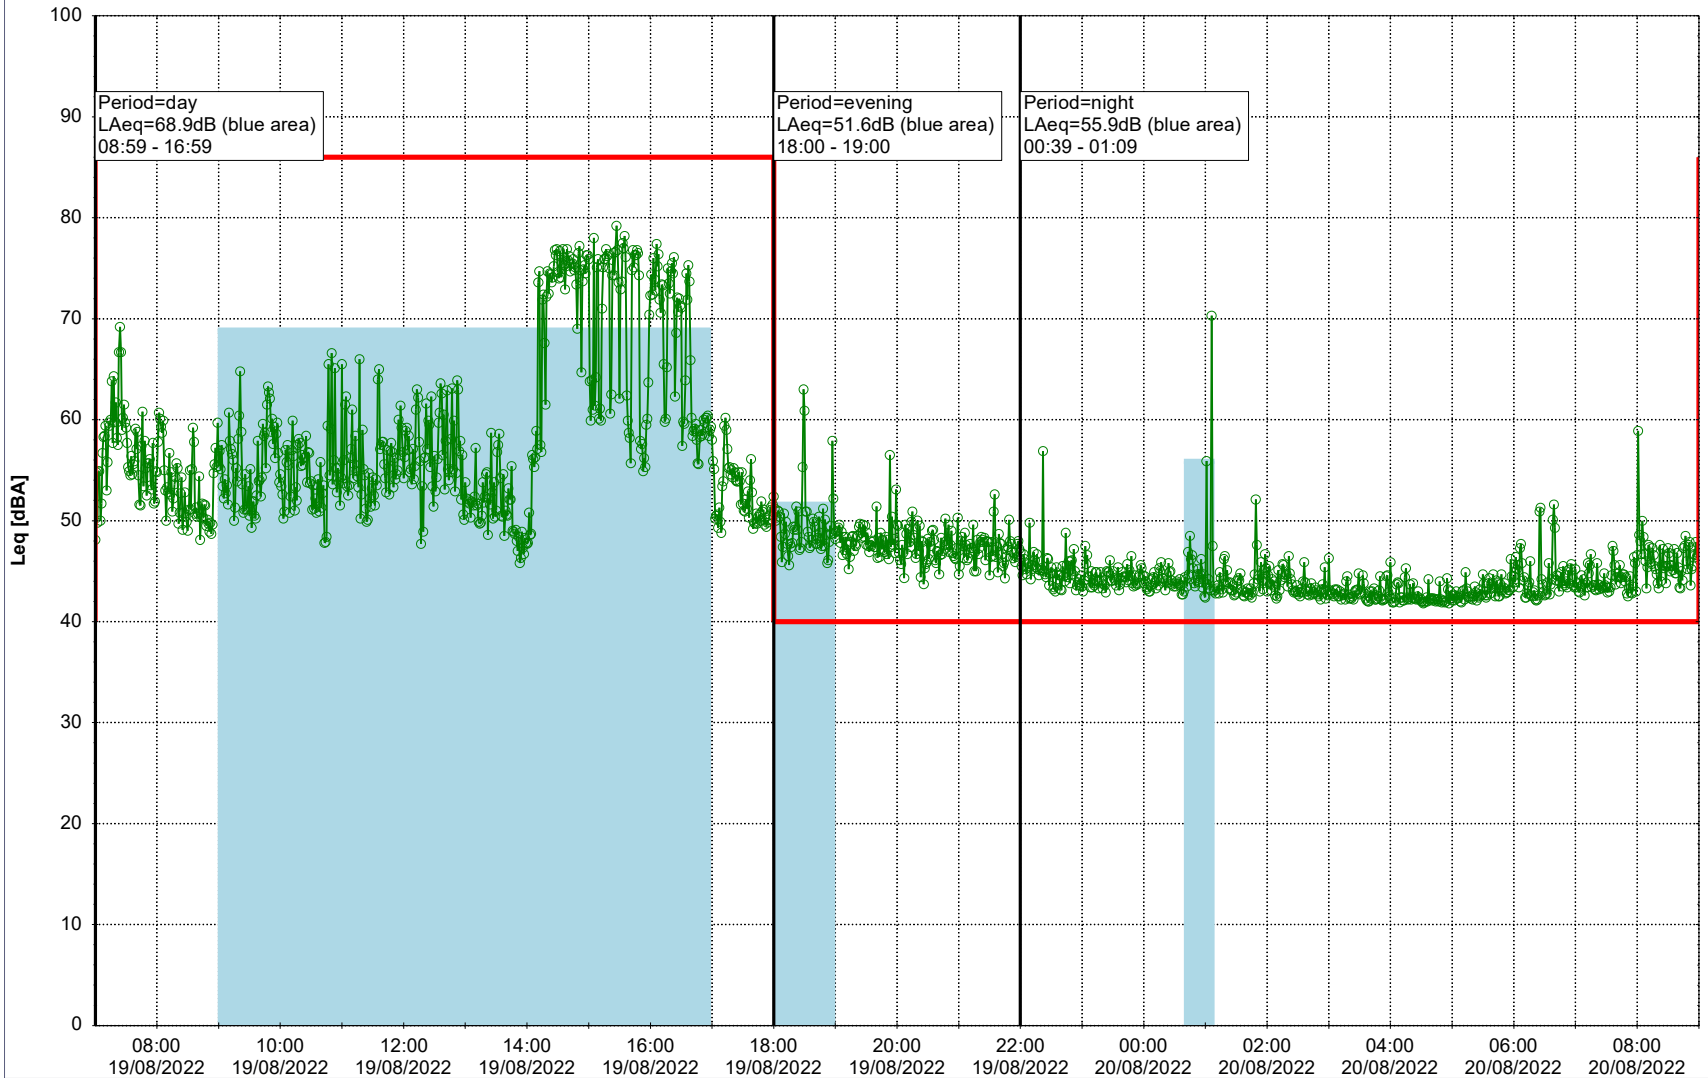

...

Noise Time Related Diagram

18/08/2022
19/08/2022

○○○○ MOP_NS01

Project: Kronos Sydhavnen
Construction: Mozarts Plads
Location: N-V

Plan View

Remarks

...

Noise Time Related Diagram

19/08/2022
20/08/2022

○○○○ MOP_NS01

Project: Kronos Sydhavnen
Construction: Mozarts Plads
Location: N-V

Plan View

Remarks

...

Noise Time Related Diagram