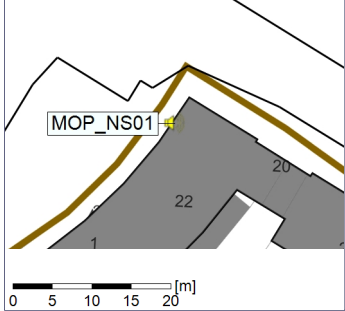

Plan View

Remarks

...

Noise Time Related Diagram

16/08/2022
17/08/2022

○○○○ MOP_NS01

Project: Kronos Sydhavnen
Construction: Mozarts Plads
Location: N-V

Plan View