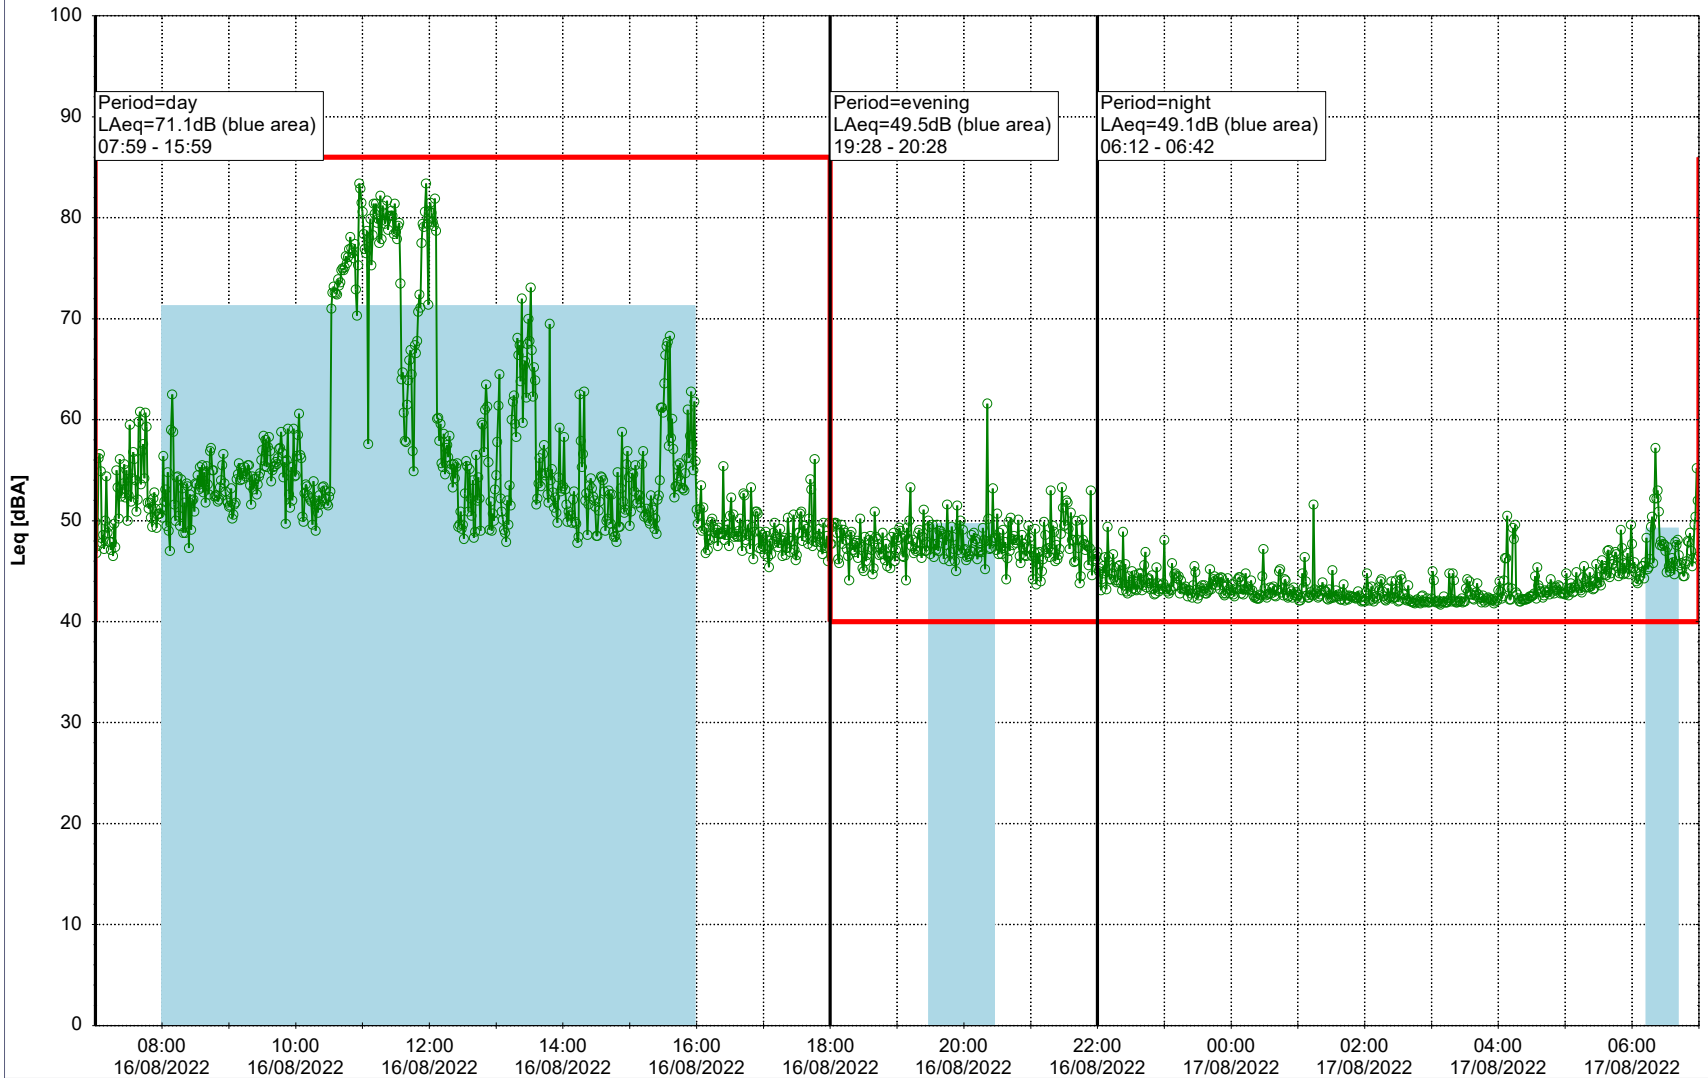

Plan View

Remarks

...

Noise Time Related Diagram

16/08/2022
17/08/2022

○○○○ MOP_NS01

Project: Kronos Sydhavnen
Construction: Mozarts Plads
Location: N-V

Plan View

Remarks

...

Noise Time Related Diagram

17/08/2022
18/08/2022

○○○ MOP_NS01

Project: Kronos Sydhavnen
Construction: Mozarts Plads
Location: N-V

Plan View

Remarks

Noise Time Related Diagram

19/08/2022
20/08/2022

○○○○ MOP_NS01

Project: Kronos Sydhavnen
Construction: Mozarts Plads
Location: N-V

Plan View

Remarks

...

Noise Time Related Diagram