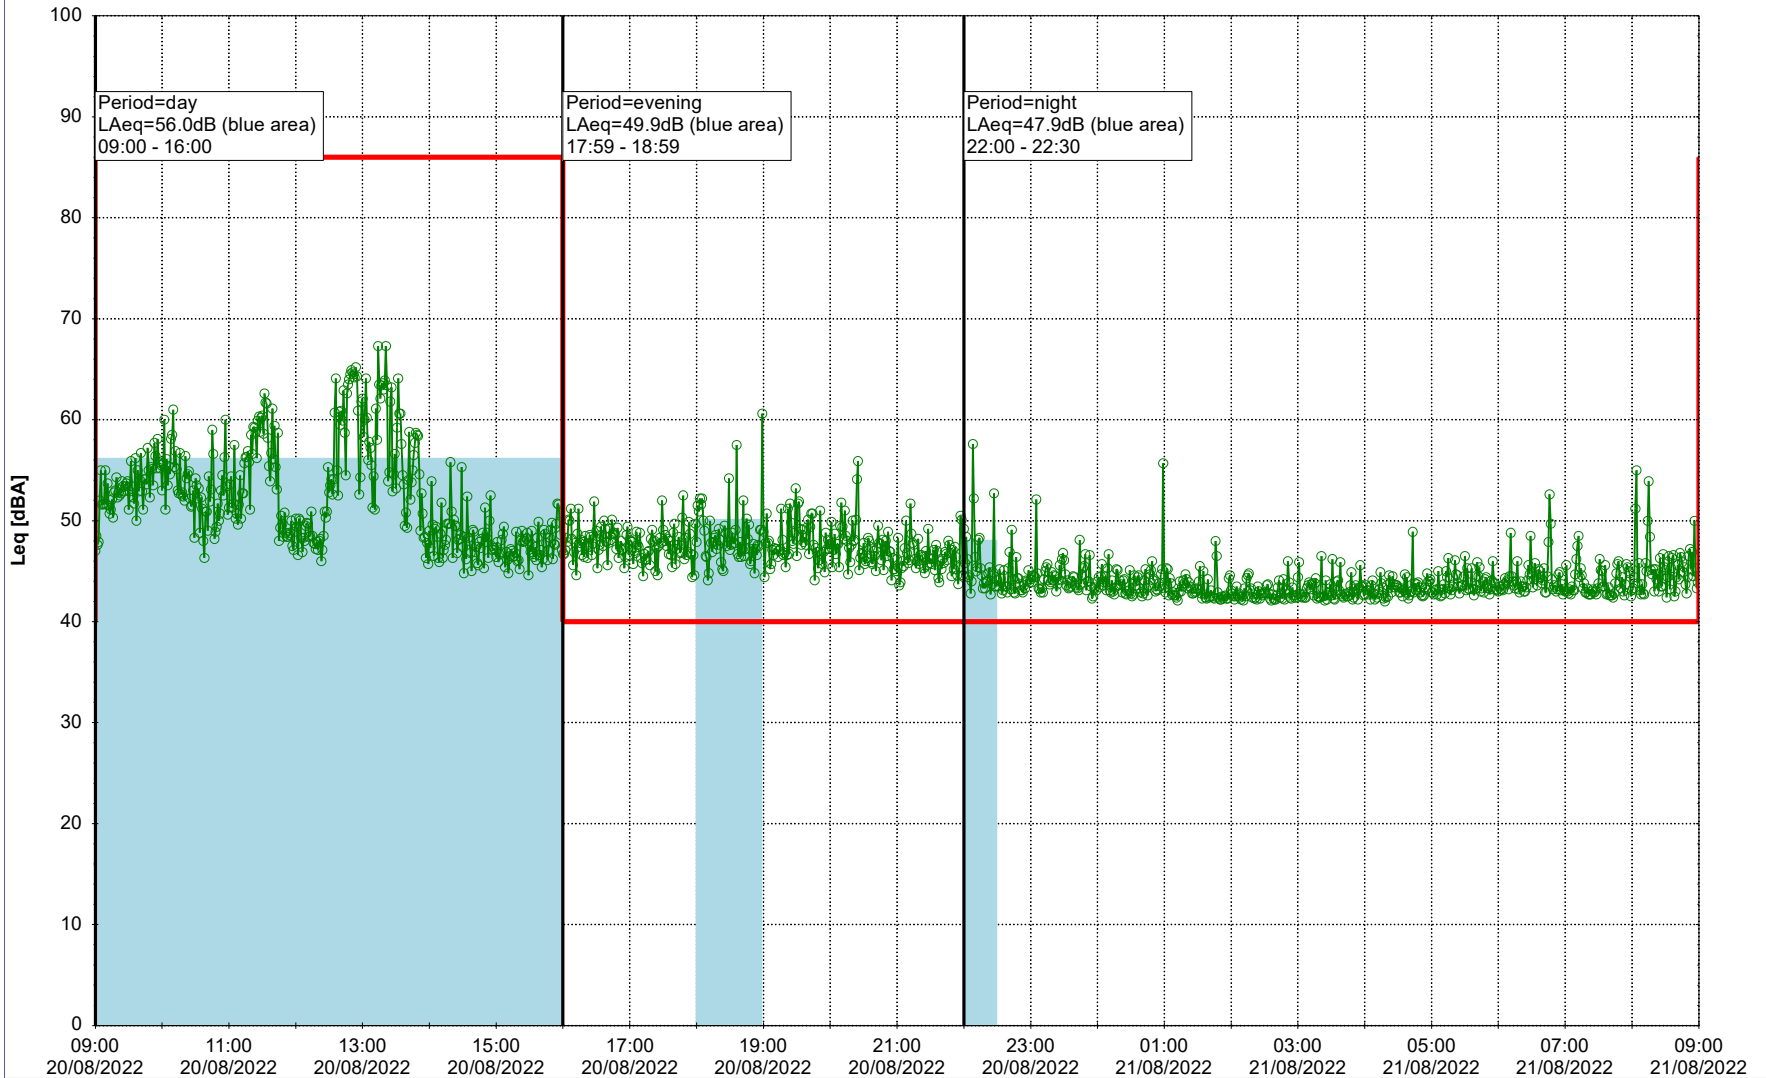

Noise Time Related Diagram

19/08/2022
20/08/2022

○○○○ MOP_NS01

Project: Kronos Sydhavnen
Construction: Mozarts Plads
Location: N-V

Plan View

Remarks

...

Noise Time Related Diagram

20/08/2022
21/08/2022

○○○○ MOP_NS01

Project: Kronos Sydhavnen
Construction: Mozarts Plads
Location: N-V

Plan View

Remarks

...

Noise Time Related Diagram

21/08/2022
22/08/2022