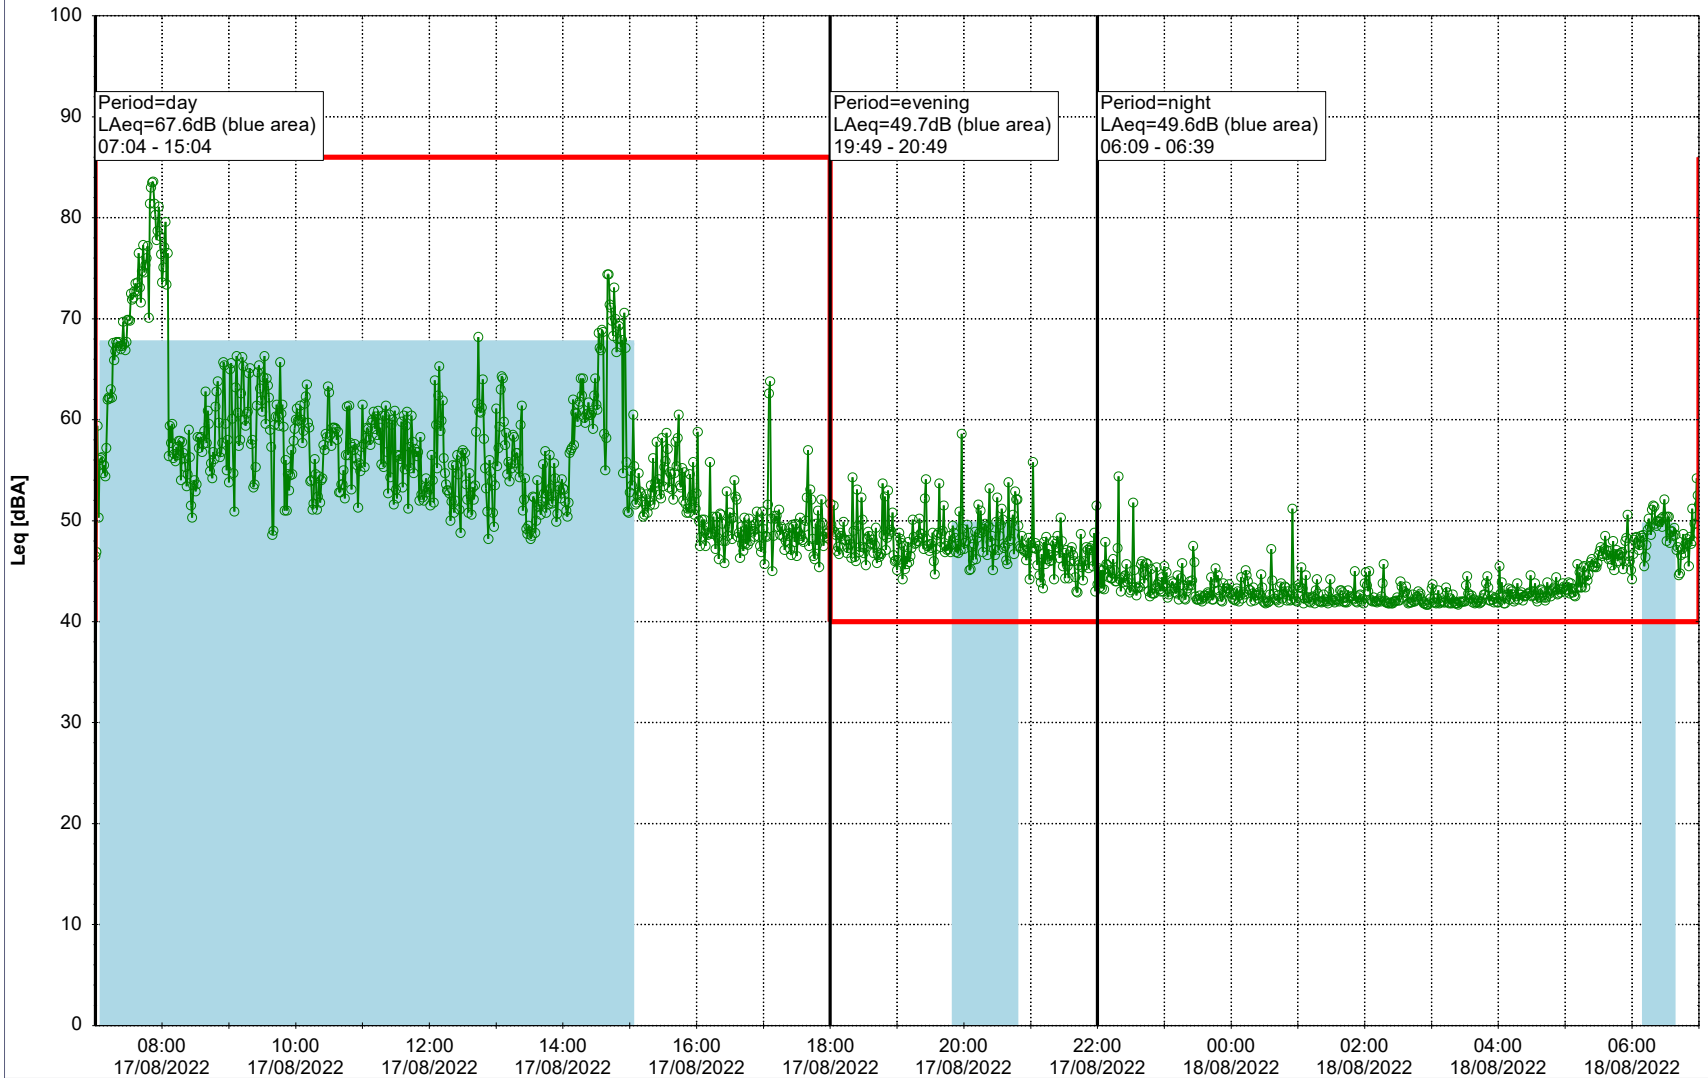

Noise Time Related Diagram

17/08/2022
18/08/2022

○○○ MOP_NS01