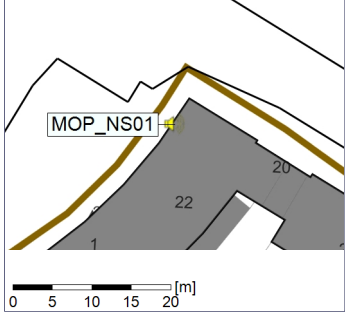

Remarks

...

Noise Time Related Diagram

17/08/2022
18/08/2022

○○○ MOP_NS01

Project: Kronos Sydhavnen
Construction: Mozarts Plads
Location: N-V

Plan View

Remarks