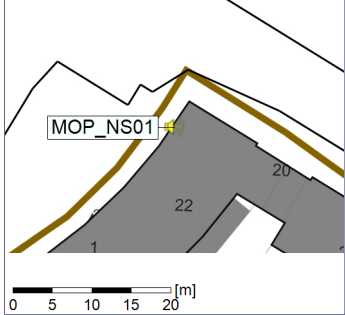

...

Noise Time Related Diagram

18/08/2022
19/08/2022

○○○○ MOP_NS01

Project: Kronos Sydhavnen
Construction: Mozarts Plads
Location: N-V

Plan View

Remarks

...