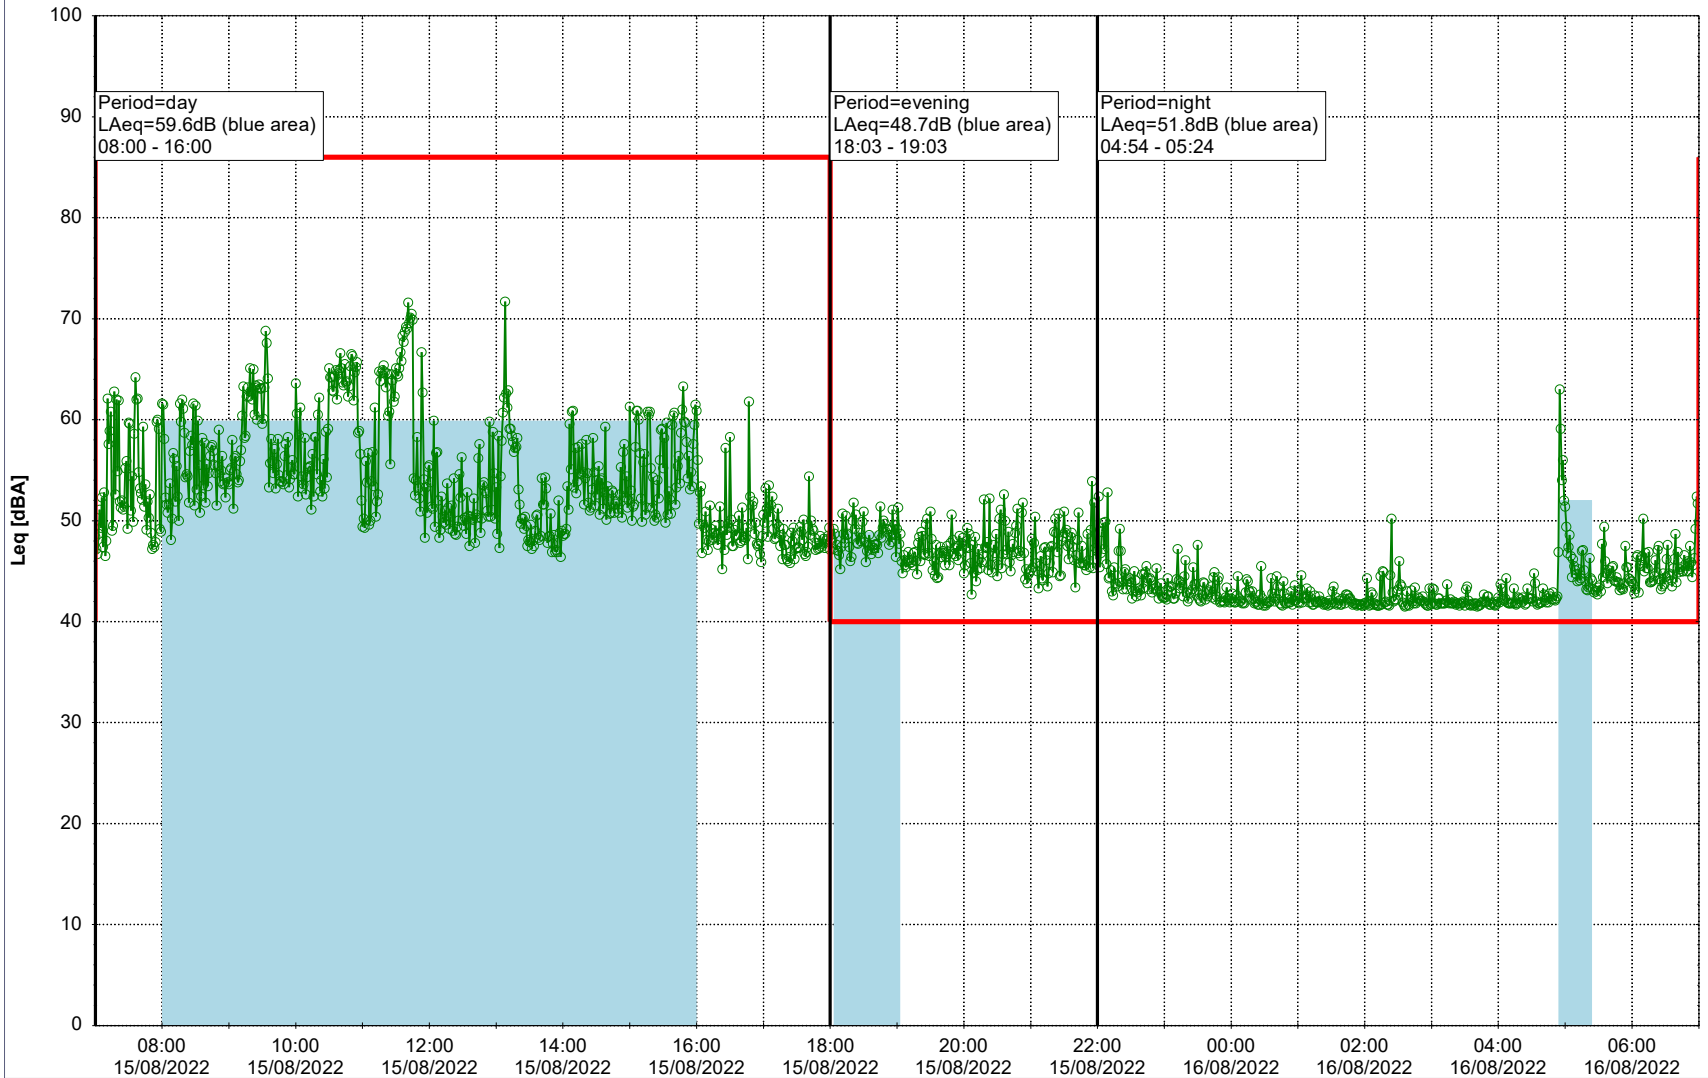

Project: Kronos Sydhavnen
Construction: Mozarts Plads
Location: N-V

Plan View

Remarks

...

Noise Time Related Diagram

15/08/2022
16/08/2022

○○○ MOP_NS01

Project: Kronos Sydhavnen
Construction: Mozarts Plads
Location: N-V

Plan View

Remarks

...

Noise Time Related Diagram

16/08/2022
17/08/2022

○○○○ MOP_NS01

Project: Kronos Sydhavnen
Construction: Mozarts Plads
Location: N-V

Plan View

Noise Time Related Diagram

19/08/2022
20/08/2022

○○○○ MOP_NS01

Project: Kronos Sydhavnen
Construction: Mozarts Plads
Location: N-V

Plan View

Remarks

...

Noise Time Related Diagram