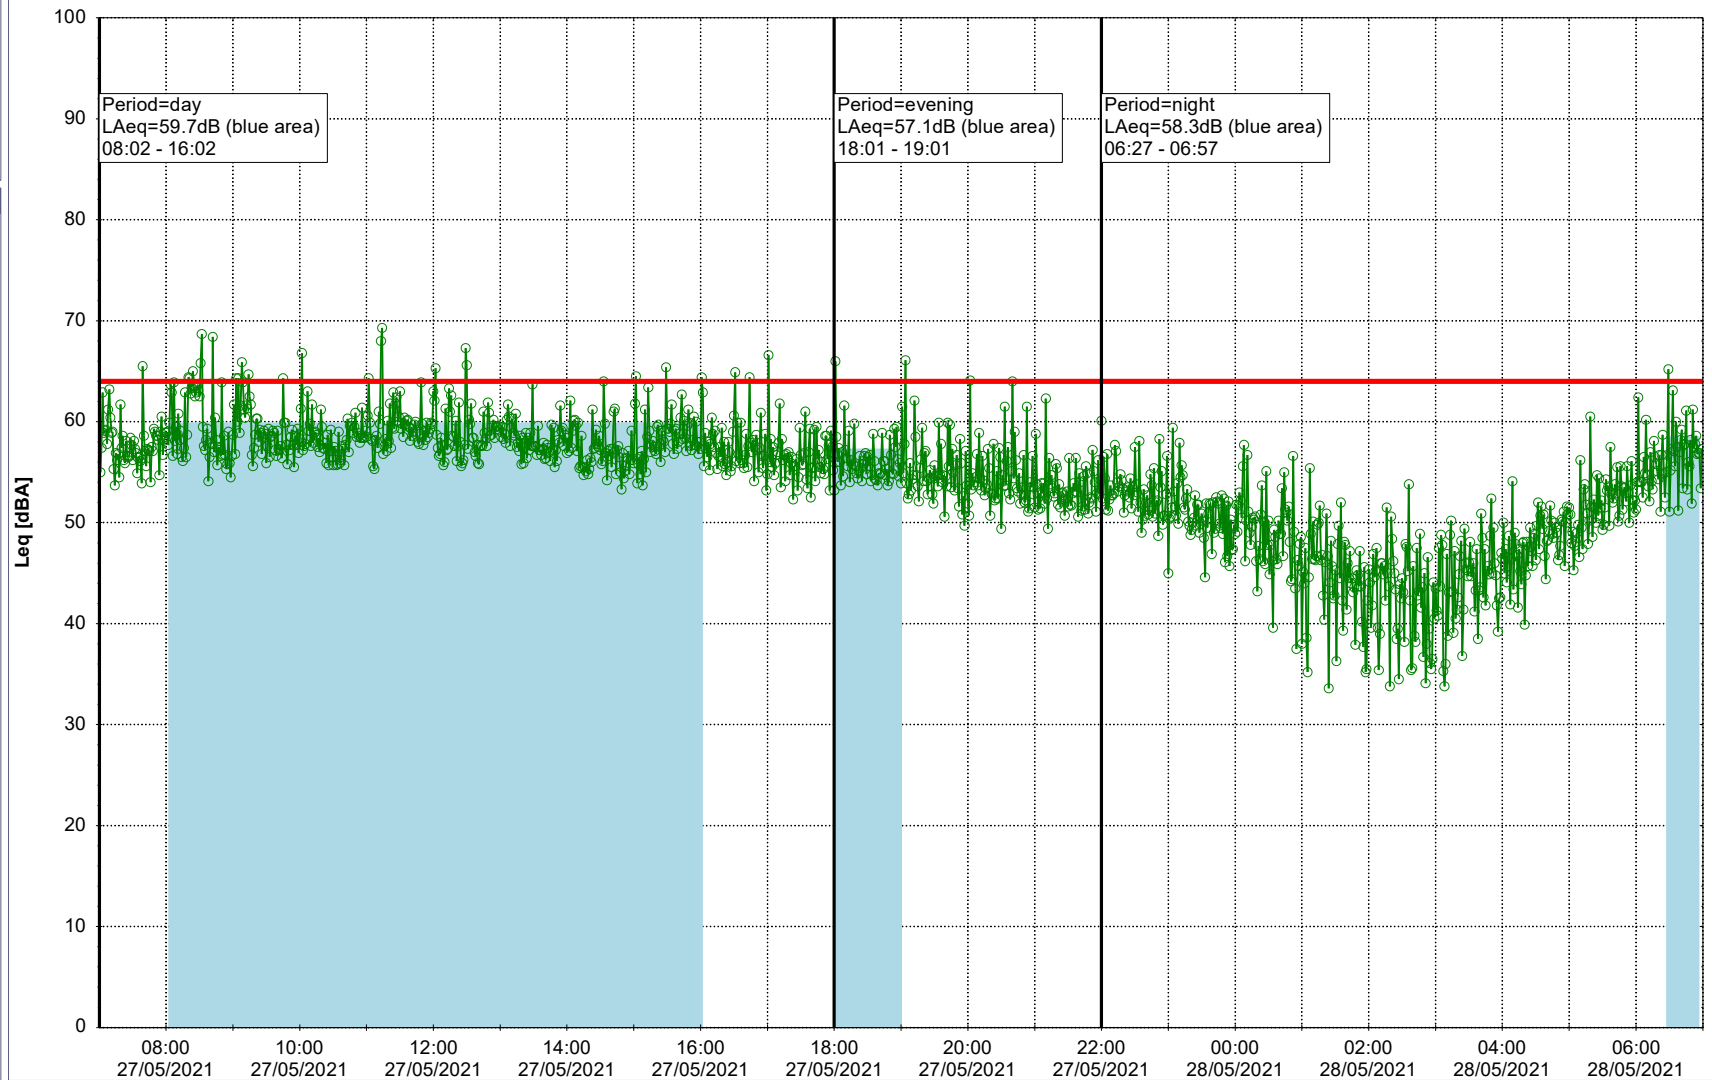

Noise Time Related Diagram

○○○ GAB_NS01

Project: Kronos Sydhavnen
Construction: Gåsebæk
Location: N-V

27/05/2021
28/05/2021

Remarks

...

Noise Time Related Diagram

○○○ GAB_NS01

Project: Kronos Sydhavnen
Construction: Gåsebæk
Location: N-V

28/05/2021
29/05/2021

Remarks

...

Noise Time Related Diagram

○○○ GAB_NS01

Project: Kronos Sydhavnen
Construction: Gåsebæk
Location: N-V

29/05/2021
30/05/2021

Remarks

...

Noise Time Related Diagram

○○○○ GAB_NS01

Project: Kronos Sydhavnen
Construction: Gåsebæk
Location: N-V

30/05/2021
31/05/2021

Noise Time Related Diagram

○○○○ GAB_NS01