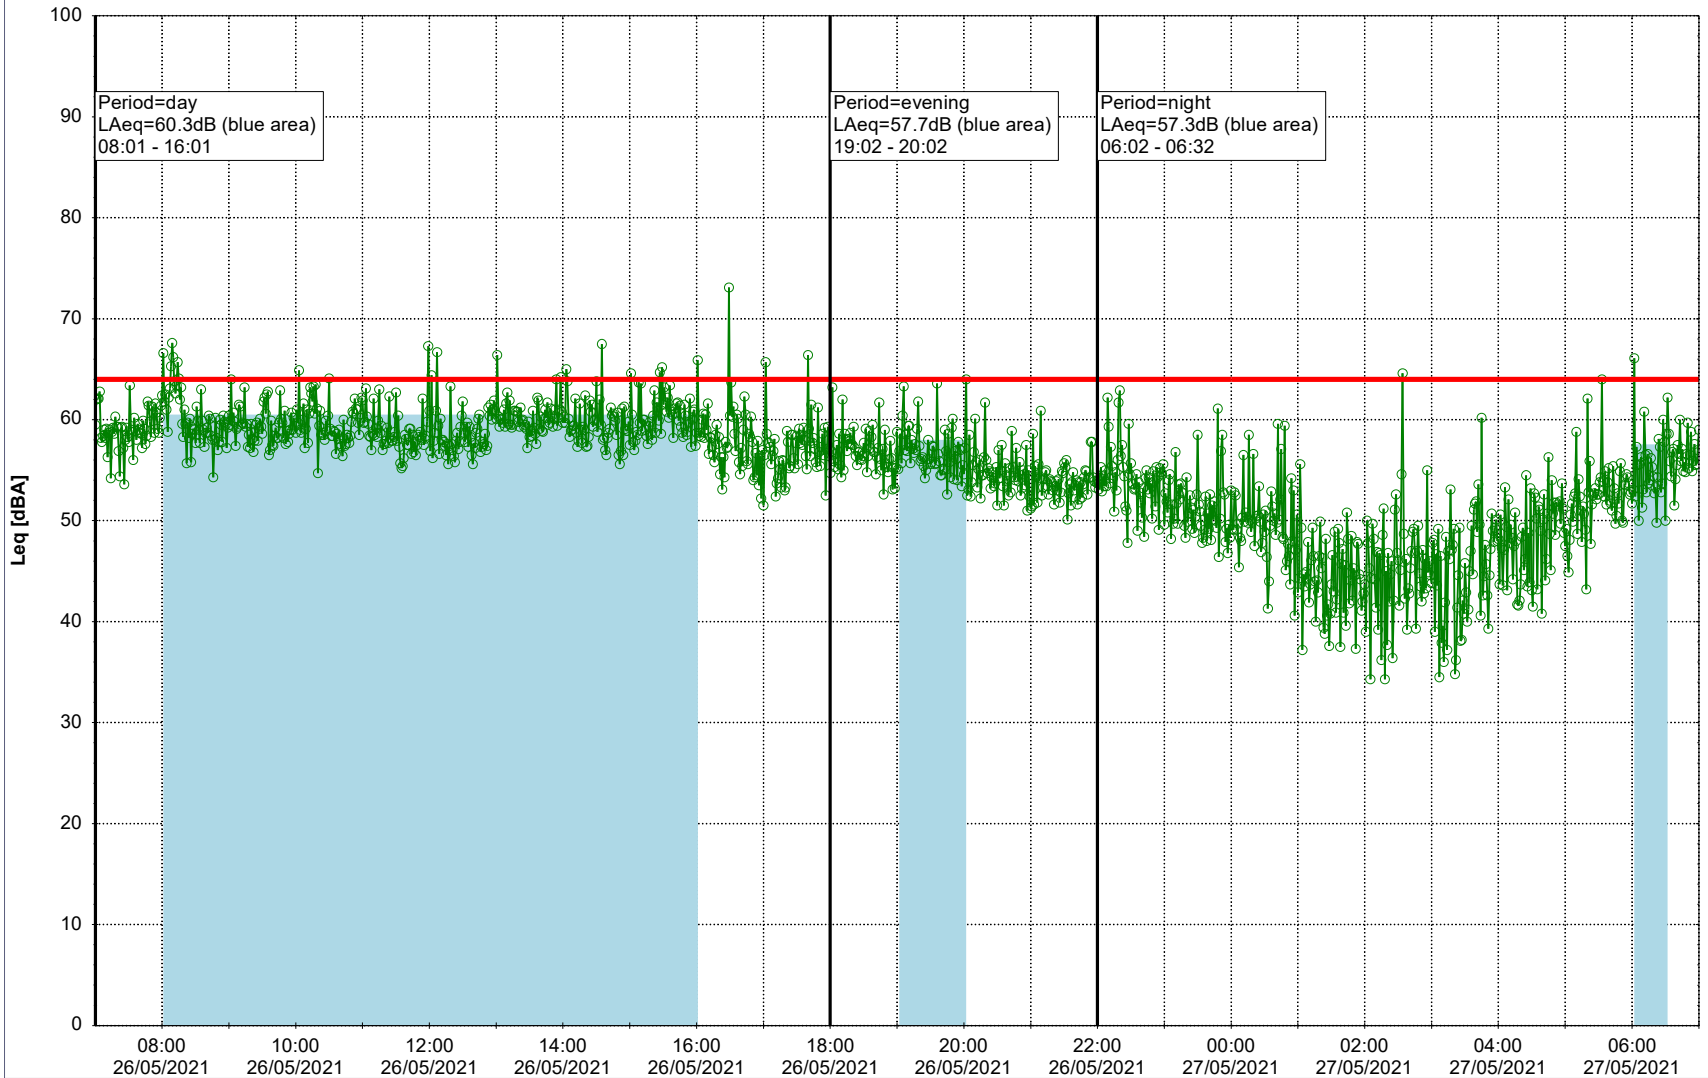

Remarks

...

Noise Time Related Diagram

○○○ GAB_NS01

Project: Kronos Sydhavnen
Construction: Gåsebæk
Location: N-V

26/05/2021
27/05/2021

Remarks

...

Noise Time Related Diagram

○○○ GAB_NS01

Project: Kronos Sydhavnen
Construction: Gåsebæk
Location: N-V

27/05/2021
28/05/2021

Remarks

...

Noise Time Related Diagram

○○○ GAB_NS01

Project: Kronos Sydhavnen
Construction: Gåsebæk
Location: N-V

28/05/2021
29/05/2021

Remarks

...

Noise Time Related Diagram

○○○ GAB_NS01

Project: Kronos Sydhavnen
Construction: Gåsebæk
Location: N-V

29/05/2021
30/05/2021

Remarks

...

Noise Time Related Diagram

○○○○ GAB_NS01

Project: Kronos Sydhavnen
Construction: Gåsebæk
Location: N-V

30/05/2021
31/05/2021

Noise Time Related Diagram

○○○○ GAB_NS01