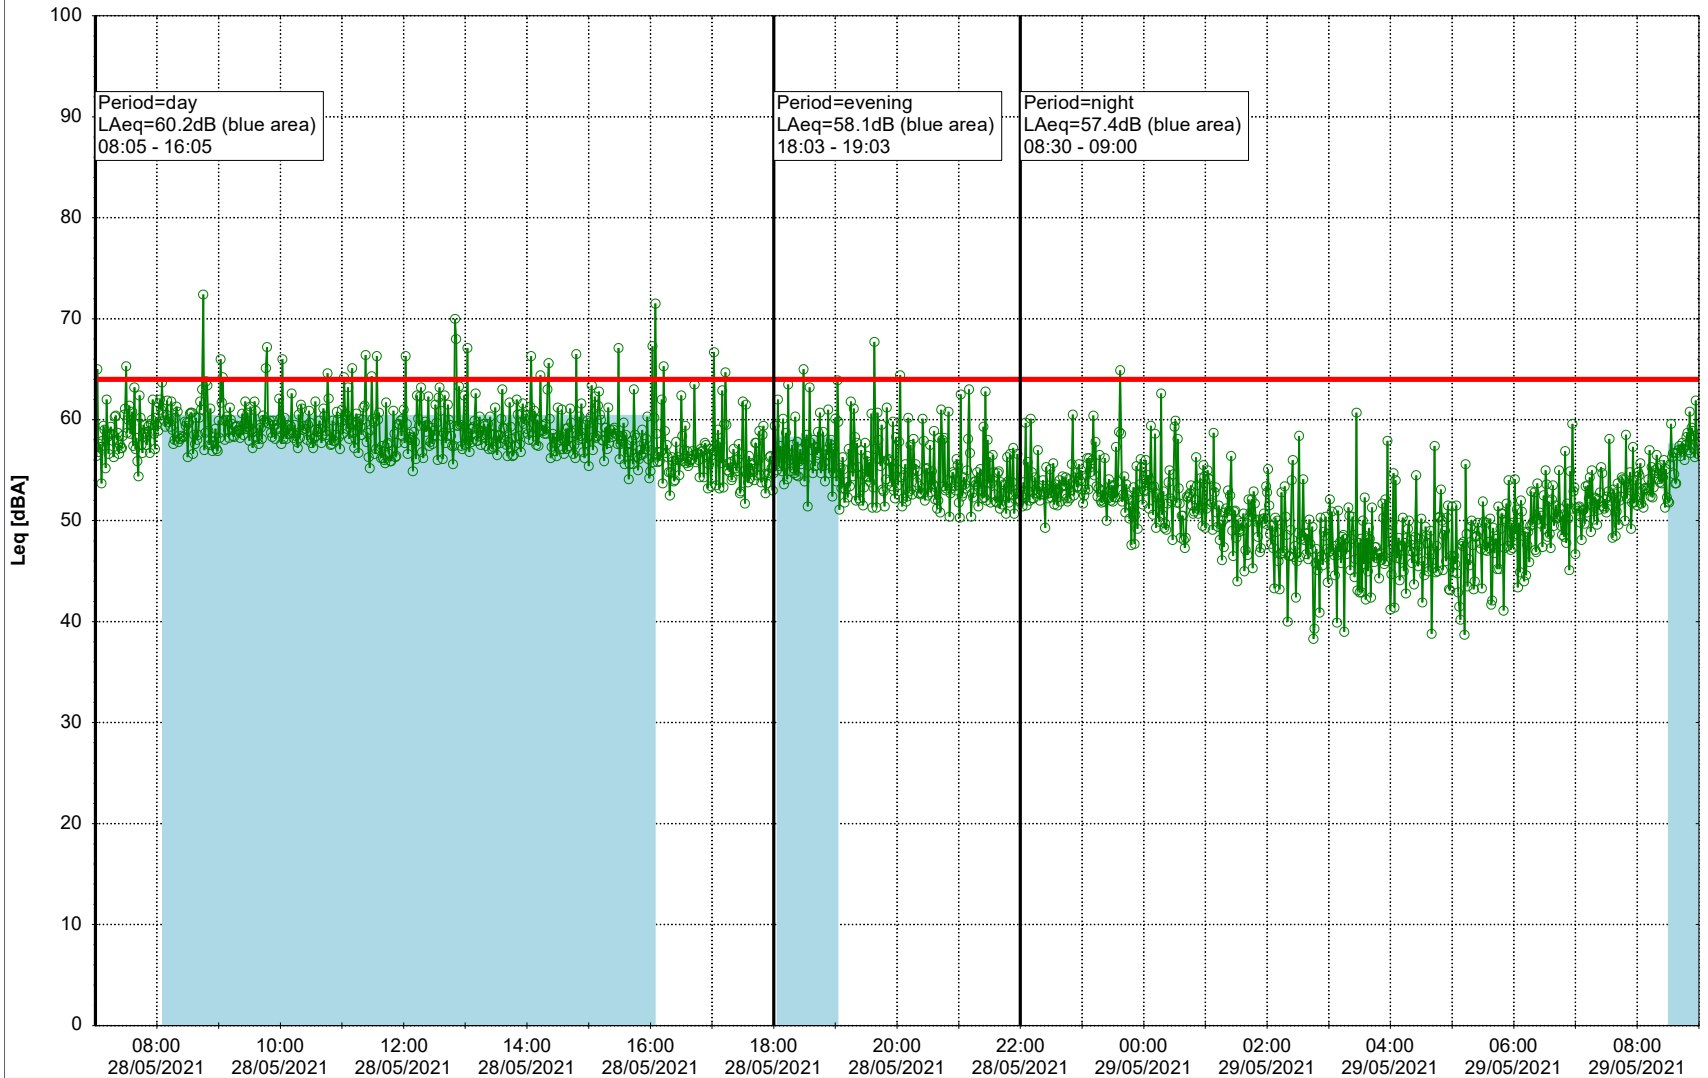

Project: Kronos Sydhavnen
Construction: Gåsebæk
Location: N-V

28/05/2021
29/05/2021

Remarks

...

Noise Time Related Diagram

○○○ GAB_NS01

Project: Kronos Sydhavnen
Construction: Gåsebæk
Location: N-V

29/05/2021
30/05/2021

Remarks

...

Noise Time Related Diagram

○○○○ GAB_NS01

Project: Kronos Sydhavnen
Construction: Gåsebæk
Location: N-V

30/05/2021
31/05/2021

Noise Time Related Diagram

○○○○ GAB_NS01