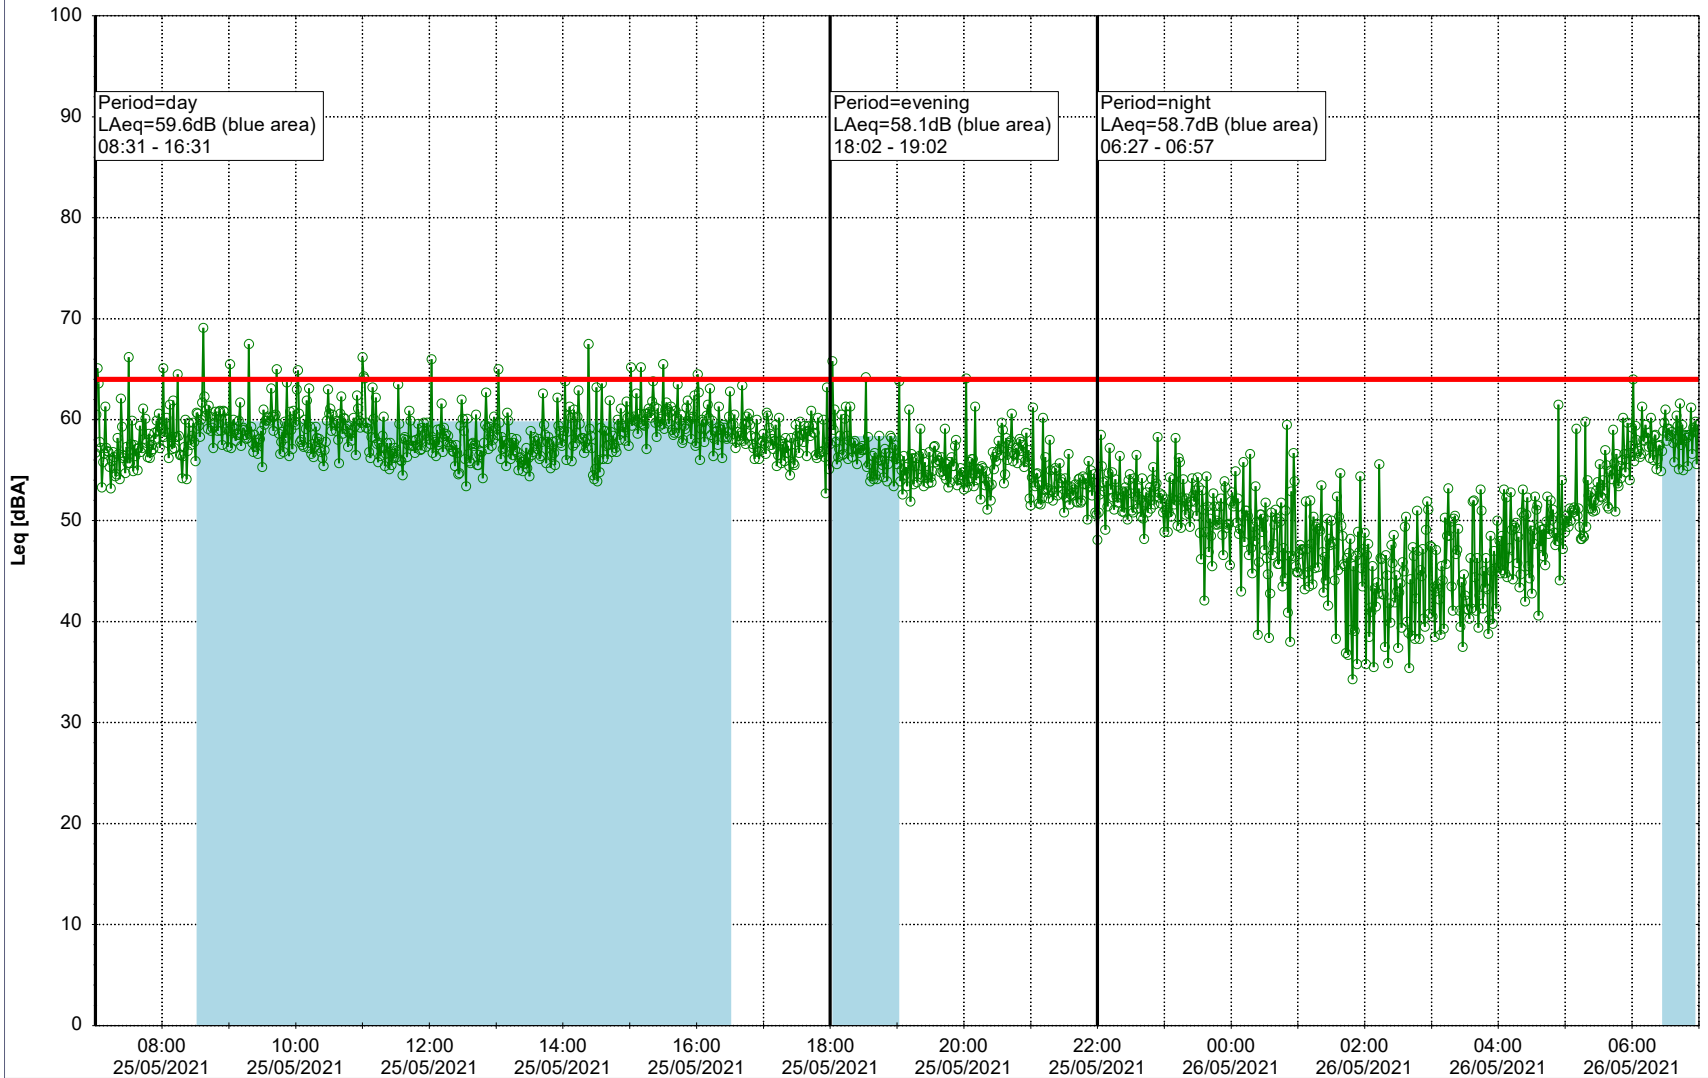

Project: Kronos Sydhavnen
Construction: Gåsebæk
Location: N-V

24/05/2021
25/05/2021

Noise Time Related Diagram

○○○○ GAB_NS01

Remarks

...

Project: Kronos Sydhavnen
Construction: Gåsebæk
Location: N-V

25/05/2021
26/05/2021

Remarks

...

Noise Time Related Diagram

○○○ GAB_NS01

Project: Kronos Sydhavnen
Construction: Gåsebæk
Location: N-V

26/05/2021
27/05/2021

Remarks

...

Noise Time Related Diagram

○○○ GAB_NS01

Project: Kronos Sydhavnen
Construction: Gåsebæk
Location: N-V

27/05/2021
28/05/2021

Remarks

...

Noise Time Related Diagram

○○○ GAB_NS01

Project: Kronos Sydhavnen
Construction: Gåsebæk
Location: N-V

28/05/2021
29/05/2021

Remarks

...

Noise Time Related Diagram

○○○ GAB_NS01

Project: Kronos Sydhavnen
Construction: Gåsebæk
Location: N-V

29/05/2021
30/05/2021