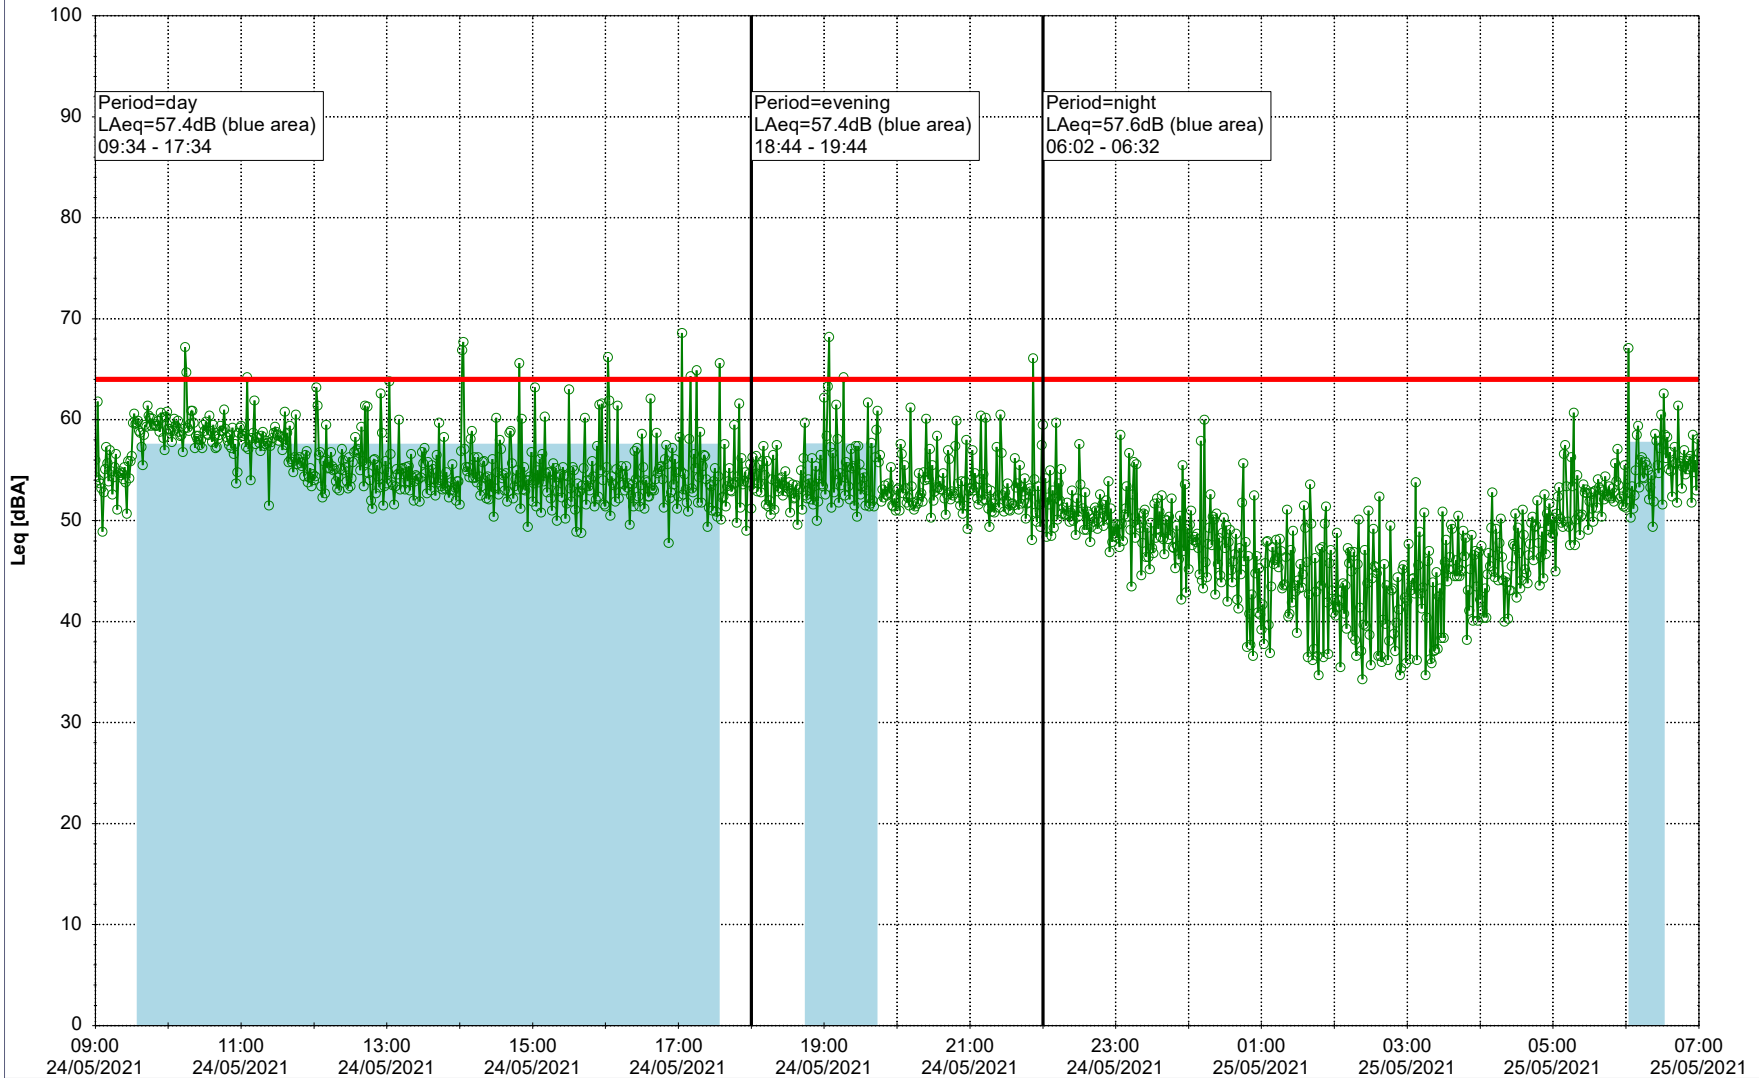

Project: Kronos Sydhavnen
Construction: Gåsebæk
Location: N-V

24/05/2021
25/05/2021

Noise Time Related Diagram

○○○○ GAB_NS01

Remarks

...

Project: Kronos Sydhavnen
Construction: Gåsebæk
Location: N-V

25/05/2021
26/05/2021

Remarks

...

Noise Time Related Diagram

○○○ GAB_NS01

Project: Kronos Sydhavnen
Construction: Gåsebæk
Location: N-V

26/05/2021
27/05/2021

Remarks

...

Noise Time Related Diagram

○○○ GAB_NS01

Project: Kronos Sydhavnen
Construction: Gåsebæk
Location: N-V

27/05/2021
28/05/2021

Remarks

...

Noise Time Related Diagram

○○○ GAB_NS01

Project: Kronos Sydhavnen
Construction: Gåsebæk
Location: N-V

28/05/2021
29/05/2021

Remarks

...

Noise Time Related Diagram

○○○ GAB_NS01

Project: Kronos Sydhavnen
Construction: Gåsebæk
Location: N-V

29/05/2021
30/05/2021