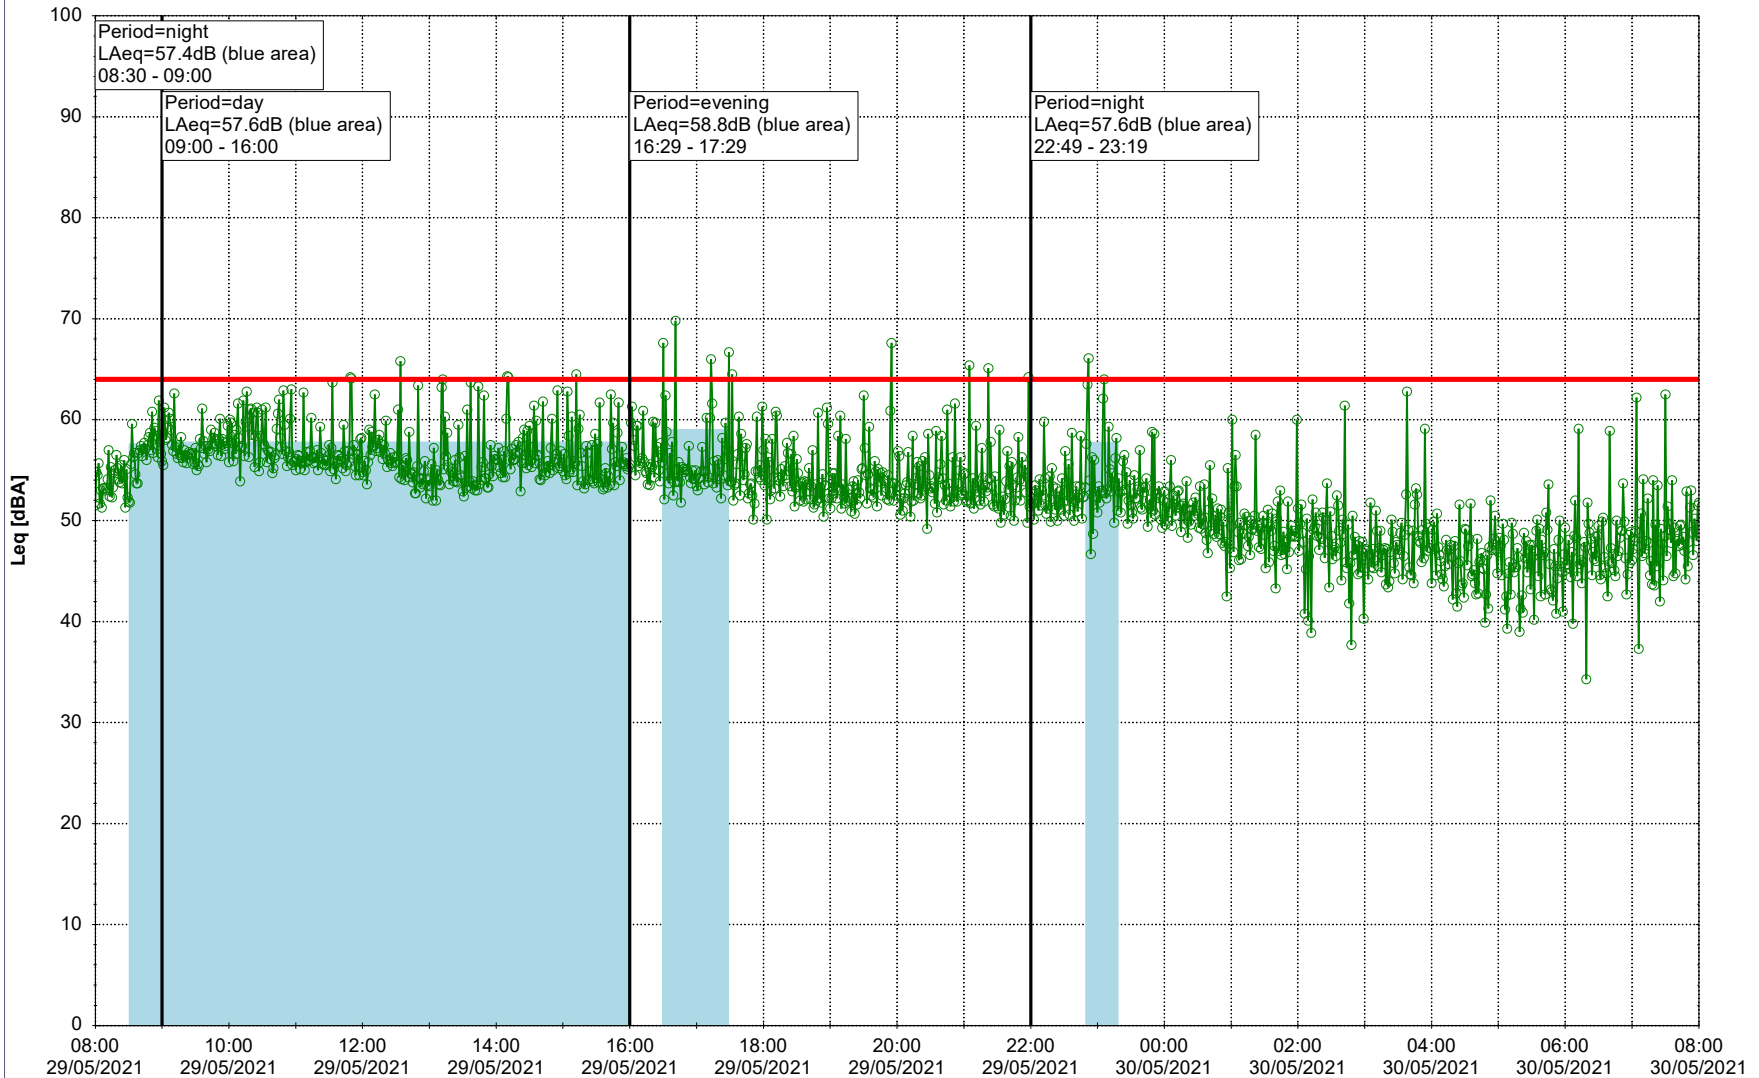

Project: Kronos Sydhavnen
Construction: Gåsebæk
Location: N-V

28/05/2021
29/05/2021

Remarks

...

Noise Time Related Diagram

○○○ GAB_NS01

Project: Kronos Sydhavnen
Construction: Gåsebæk
Location: N-V

29/05/2021
30/05/2021

Remarks

...

Noise Time Related Diagram

○○○○ GAB_NS01

Project: Kronos Sydhavnen
Construction: Gåsebæk
Location: N-V

30/05/2021
31/05/2021

Noise Time Related Diagram

○○○○ GAB_NS01