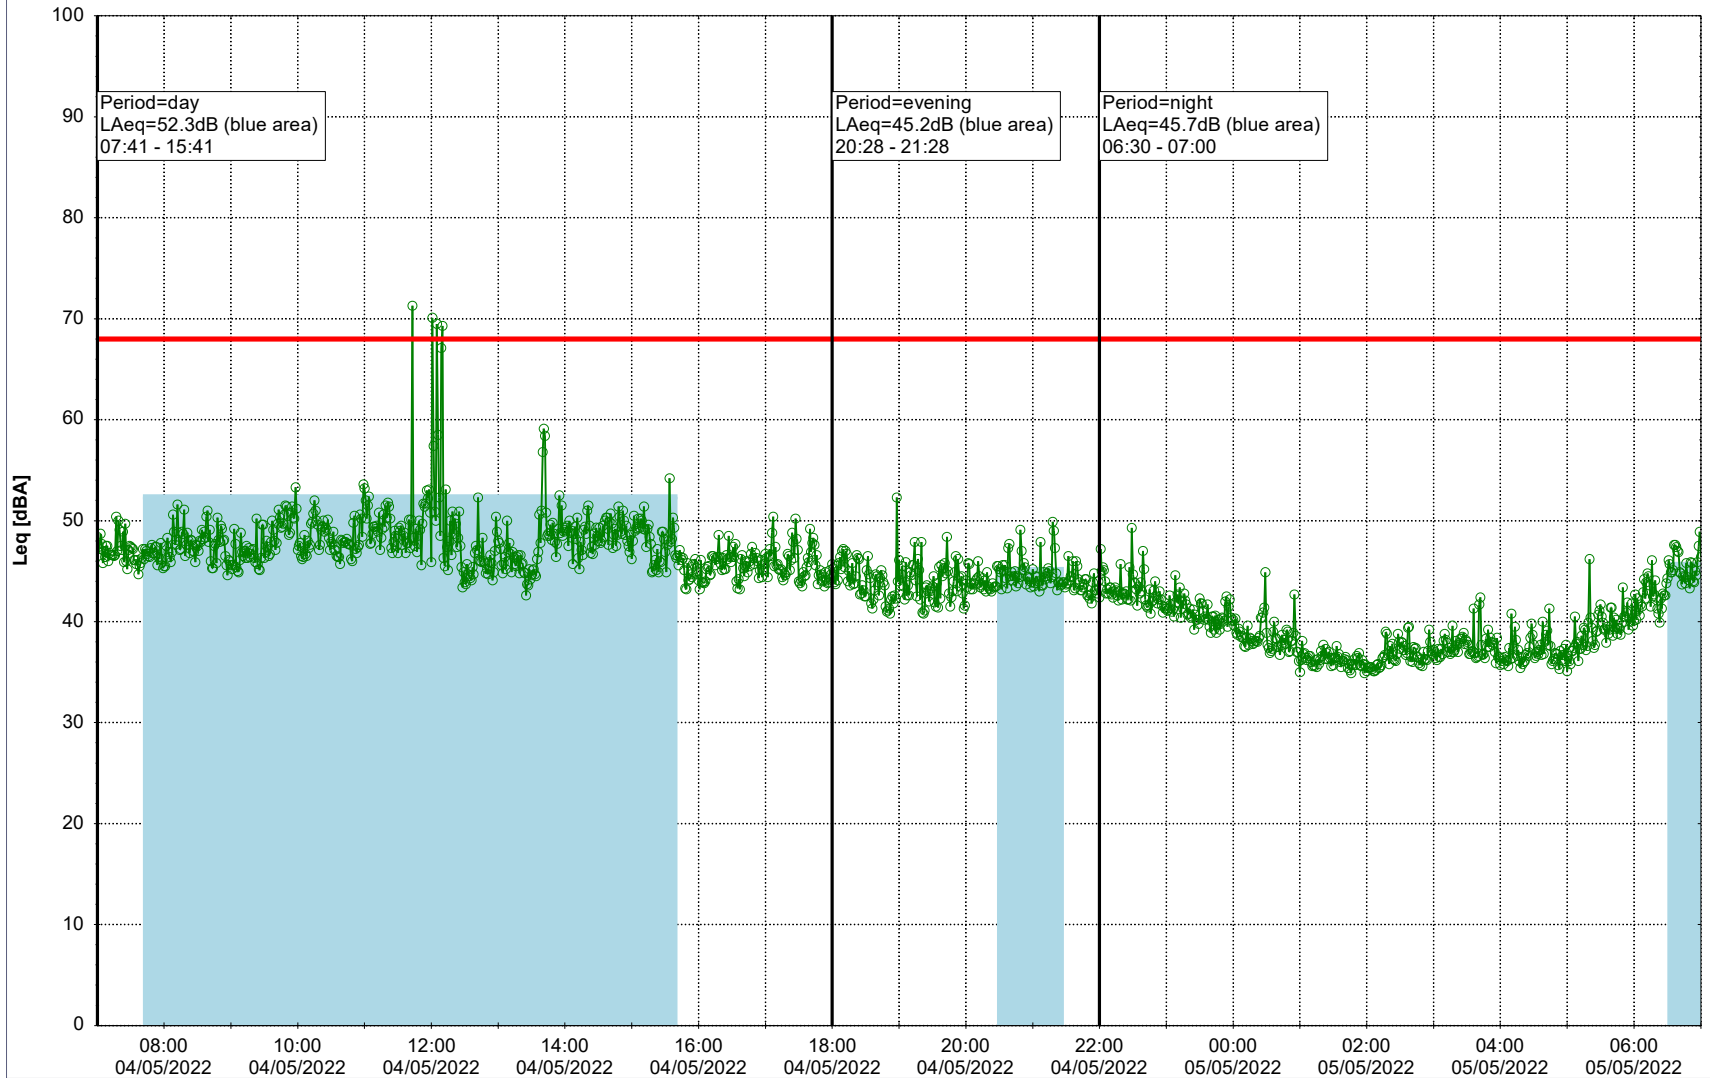

Plan View

Remarks

...

Noise Time Related Diagram

03/05/2022
04/05/2022

○○○○ EBR-OVK_NS02

Project: Kronos Sydhavnen
Construction: Enghave Brygge
Location: N-V

Plan View

Remarks

...

Noise Time Related Diagram

04/05/2022
05/05/2022

○○○ EBR-OVK_NS02

Project: Kronos Sydhavnen
Construction: Enghave Brygge
Location: N-V

Plan View

Remarks