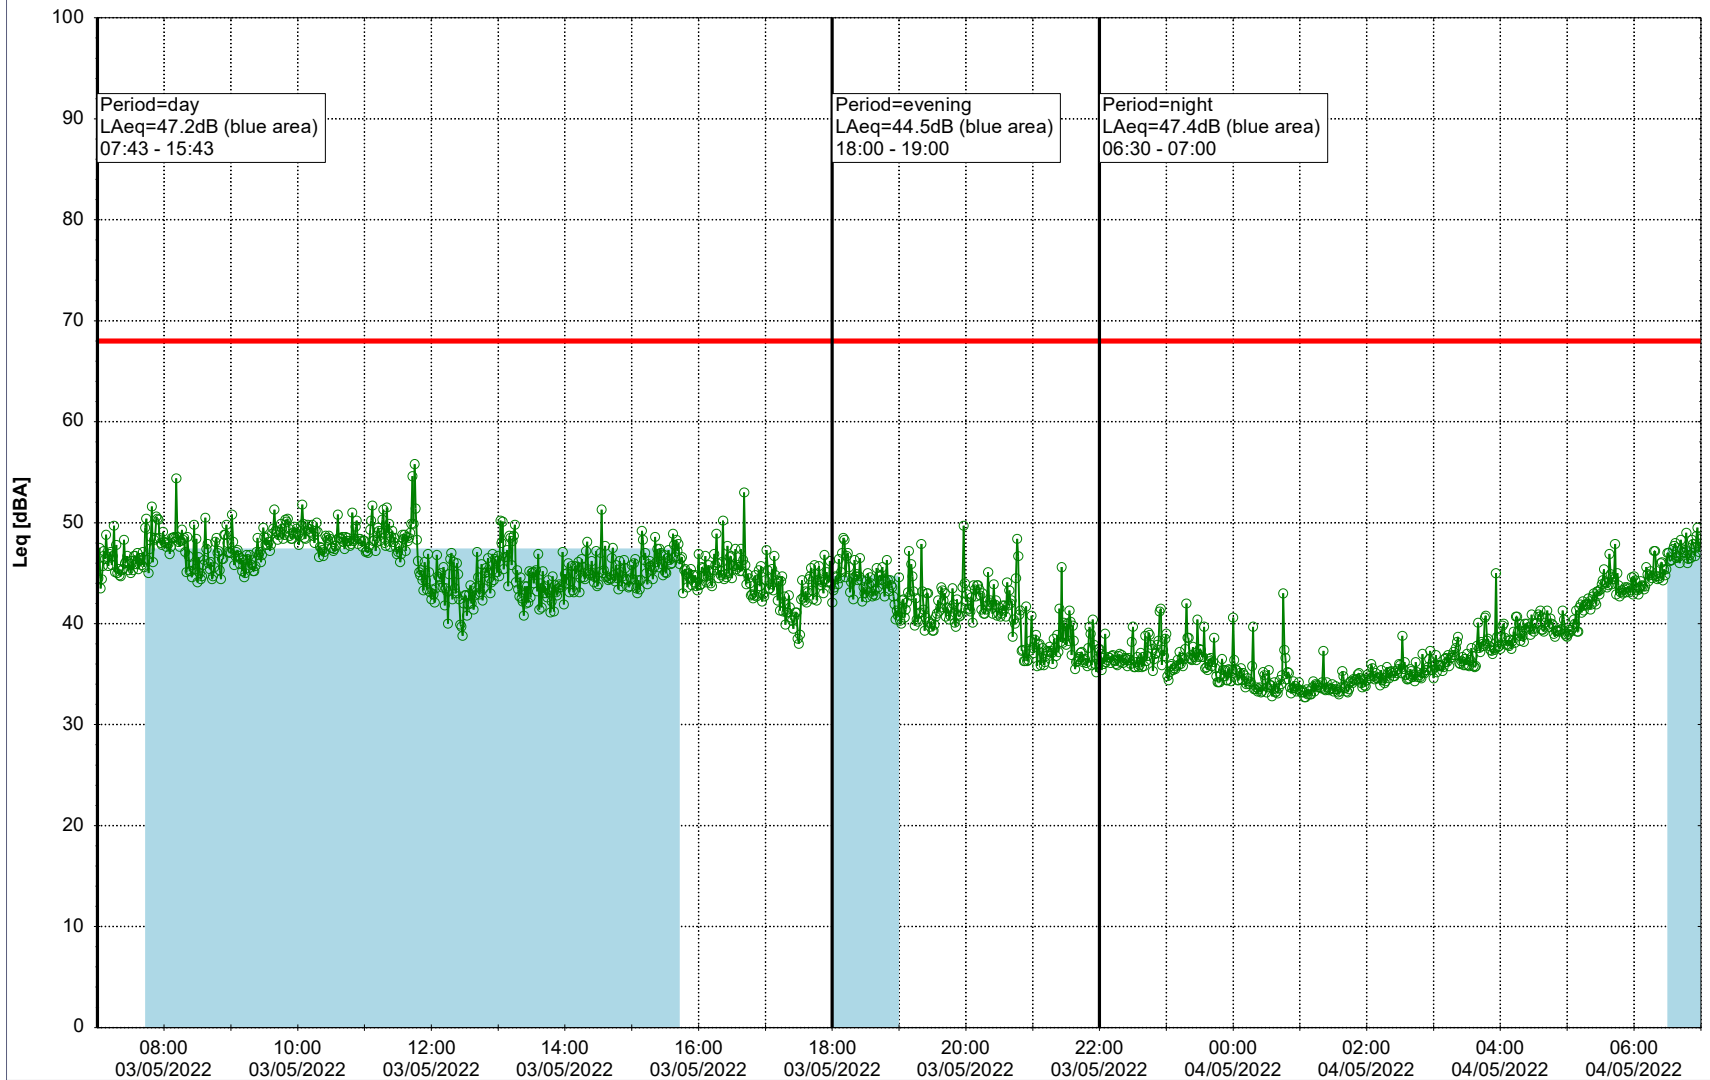

Project: Kronos Sydhavnen
Construction: Enghave Brygge
Location: N-V

Plan View

Remarks

...

Noise Time Related Diagram

02/05/2022
03/05/2022

○○○○ EBR-OVK_NS02

Project: Kronos Sydhavnen
Construction: Enghave Brygge
Location: N-V

Plan View

Remarks

...

Noise Time Related Diagram

03/05/2022
04/05/2022

○○○○ EBR-OVK_NS02

Project: Kronos Sydhavnen
Construction: Enghave Brygge
Location: N-V

Plan View

Remarks

...

Noise Time Related Diagram

04/05/2022
05/05/2022

○○○ EBR-OVK_NS02

Project: Kronos Sydhavnen
Construction: Enghave Brygge
Location: N-V

Plan View

Remarks

...

Noise Time Related Diagram

05/05/2022
06/05/2022

○○○ EBR-OVK_NS02

Project: Kronos Sydhavnen
Construction: Enghave Brygge
Location: N-V

Plan View

Remarks

...