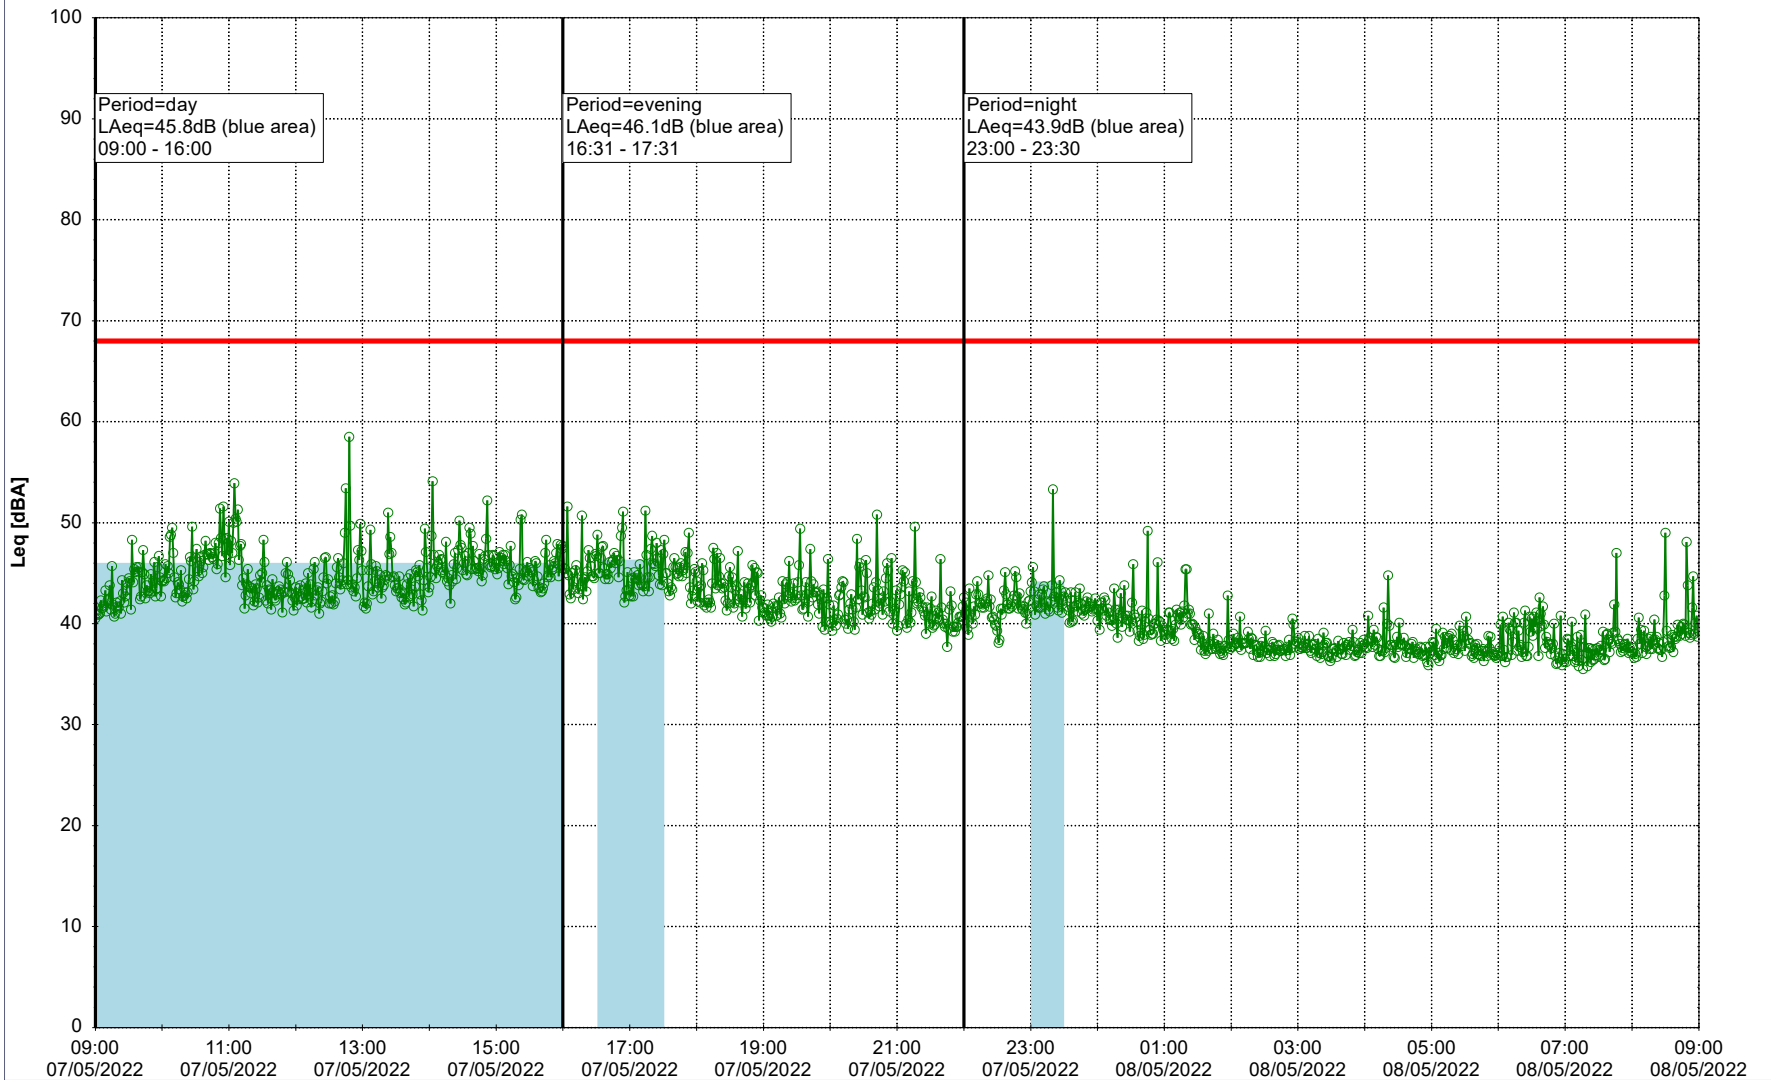

Noise Time Related Diagram

06/05/2022
07/05/2022

○○○○ EBR-OVK_NS02

Project: Kronos Sydhavnen
Construction: Enghave Brygge
Location: N-V

Plan View

Remarks

...

Noise Time Related Diagram

07/05/2022
08/05/2022

○○○ EBR-OVK_NS02

Project: Kronos Sydhavnen
Construction: Enghave Brygge
Location: N-V

Plan View

EBR-OVK_NS02

0 5 10 15 20 [m]

Remarks

...