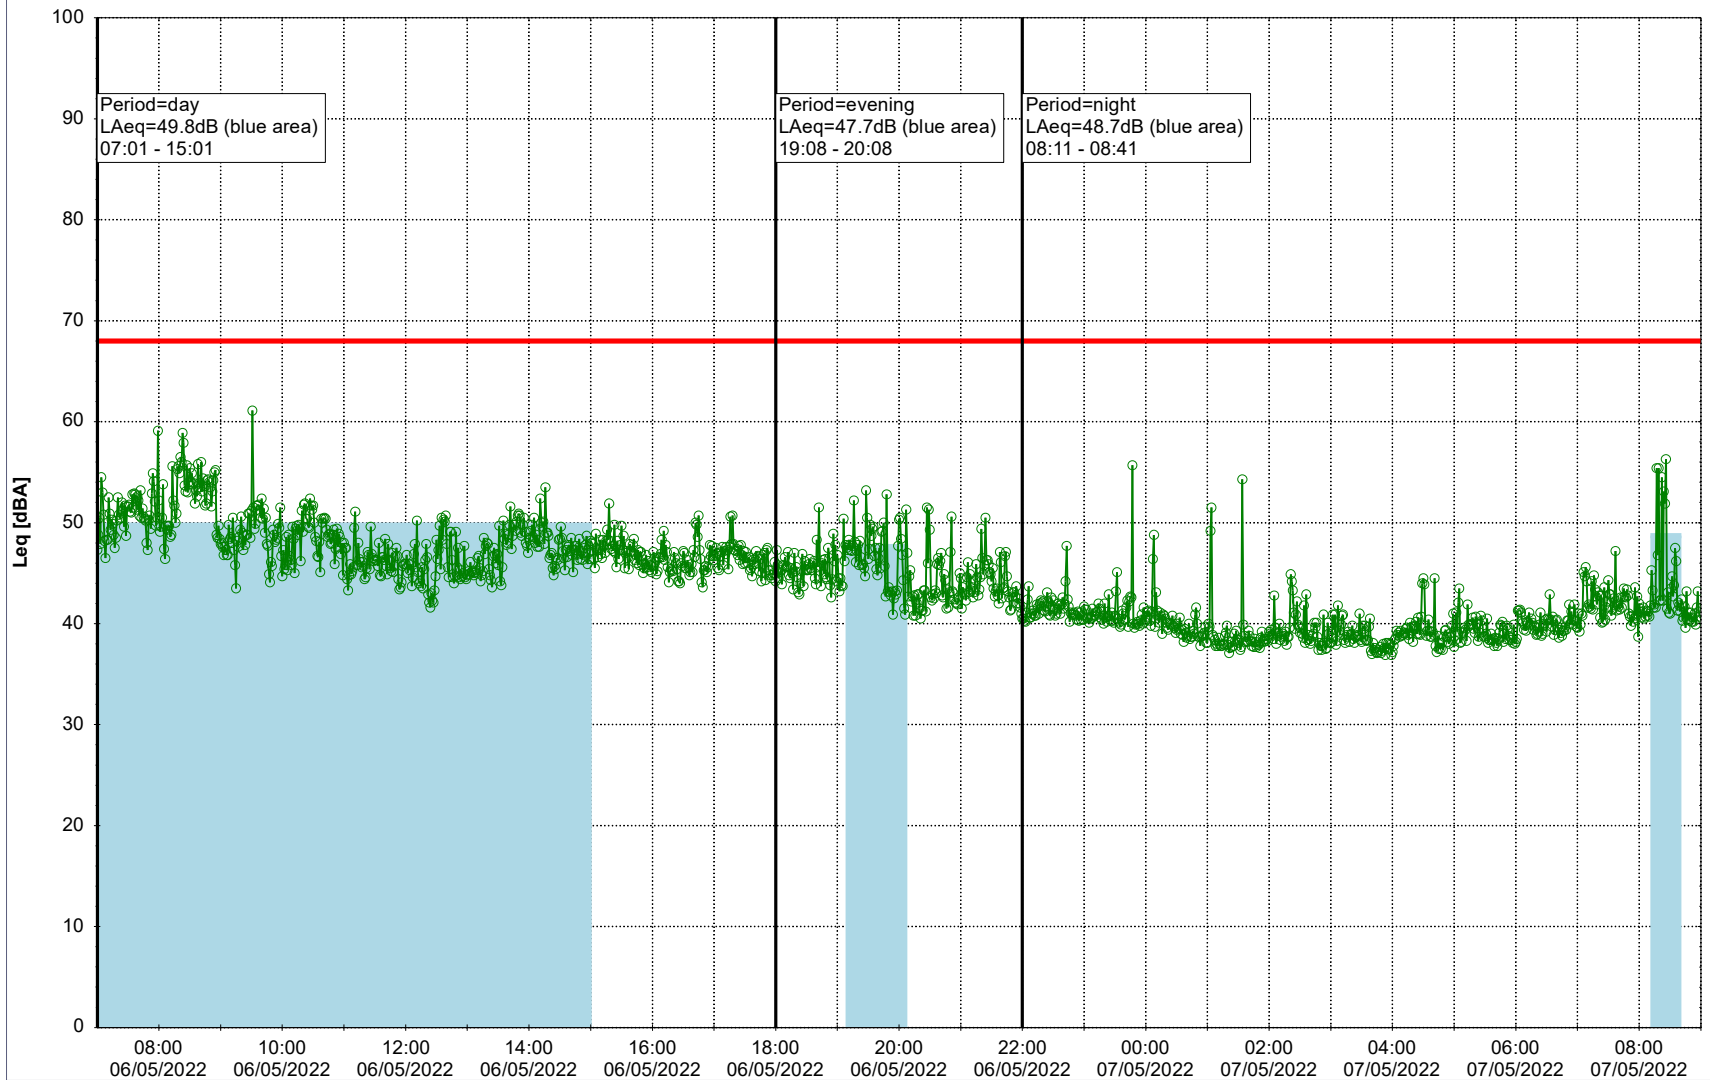

...

Noise Time Related Diagram

05/05/2022
06/05/2022

○○○ EBR-OVK_NS02

Project: Kronos Sydhavnen
Construction: Enghave Brygge
Location: N-V

Plan View

Remarks

...

Noise Time Related Diagram

06/05/2022
07/05/2022

○○○○ EBR-OVK_NS02

Project: Kronos Sydhavnen
Construction: Enghave Brygge
Location: N-V

Plan View

Remarks

...

Noise Time Related Diagram