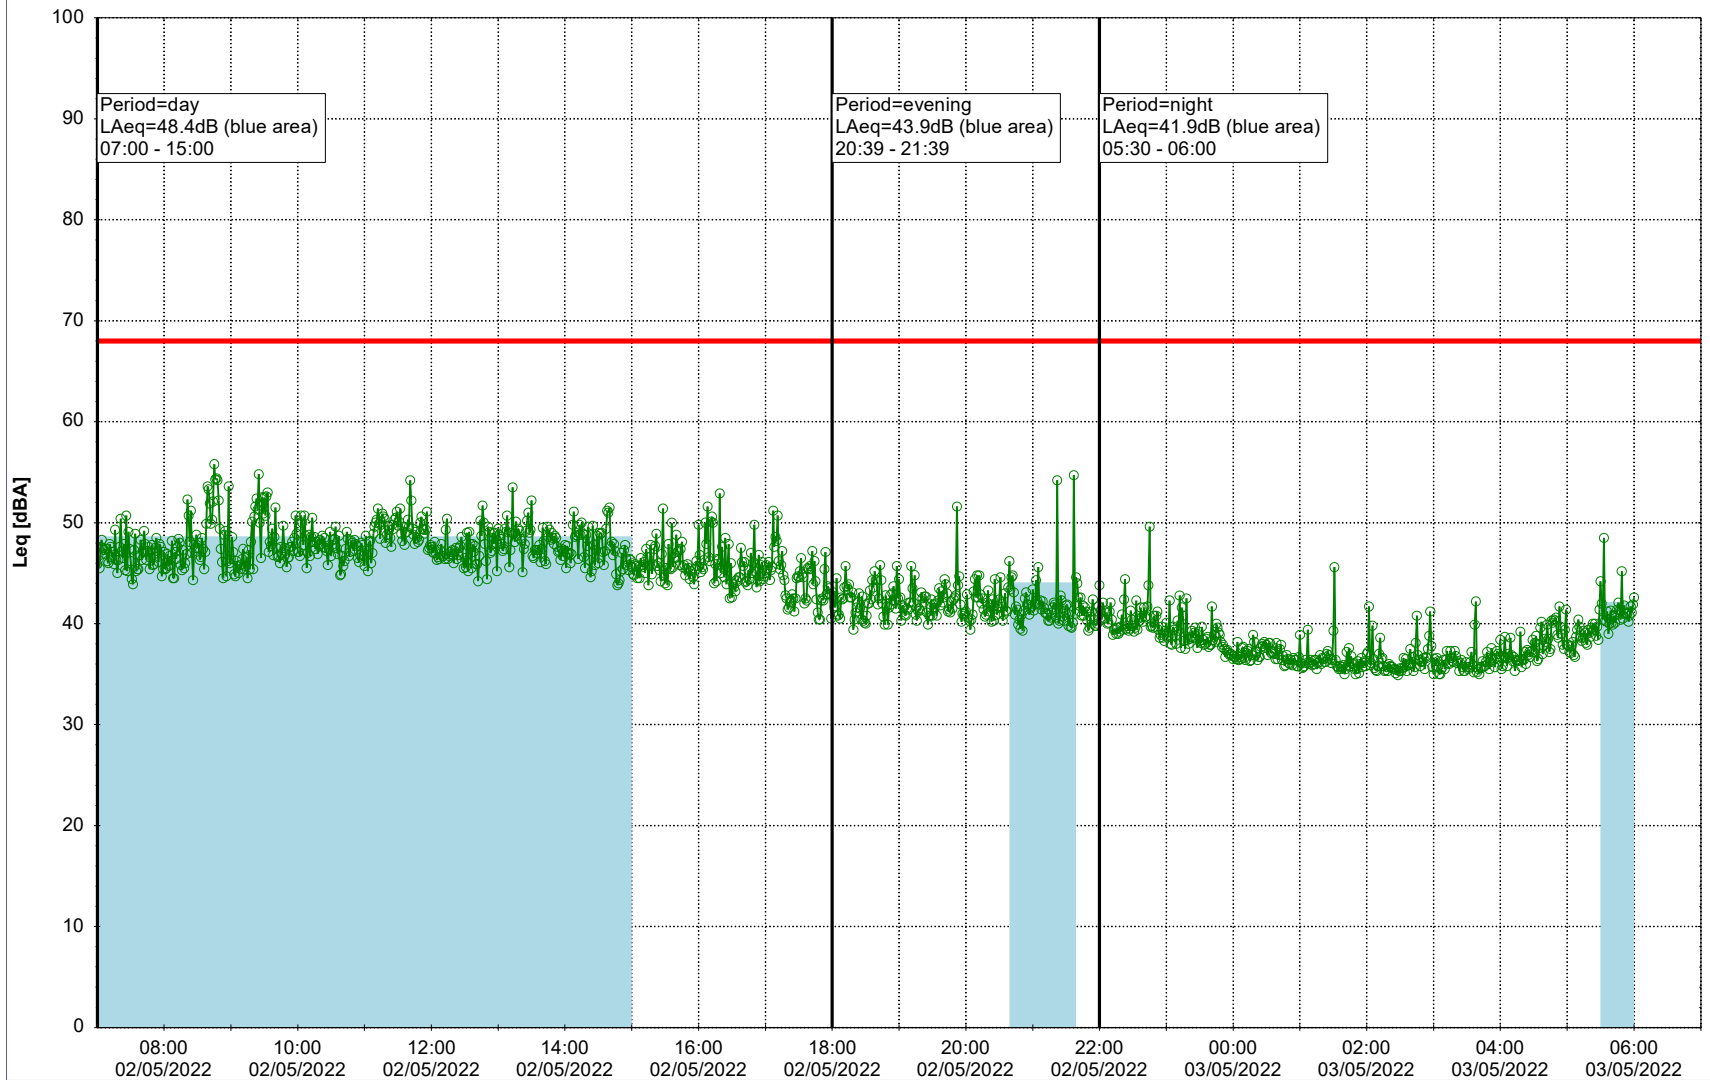

Project: Kronos Sydhavnen
Construction: Enghave Brygge
Location: N-V

Plan View

Remarks

...

Noise Time Related Diagram

02/05/2022
03/05/2022

○○○○ EBR-OVK_NS02

Project: Kronos Sydhavnen
Construction: Enghave Brygge
Location: N-V

Plan View

Remarks

...

Noise Time Related Diagram

03/05/2022
04/05/2022

○○○○ EBR-OVK_NS02

Project: Kronos Sydhavnen
Construction: Enghave Brygge
Location: N-V

Plan View

Remarks

...

Noise Time Related Diagram

04/05/2022
05/05/2022

○○○ EBR-OVK_NS02

Project: Kronos Sydhavnen
Construction: Enghave Brygge
Location: N-V

Plan View

Remarks