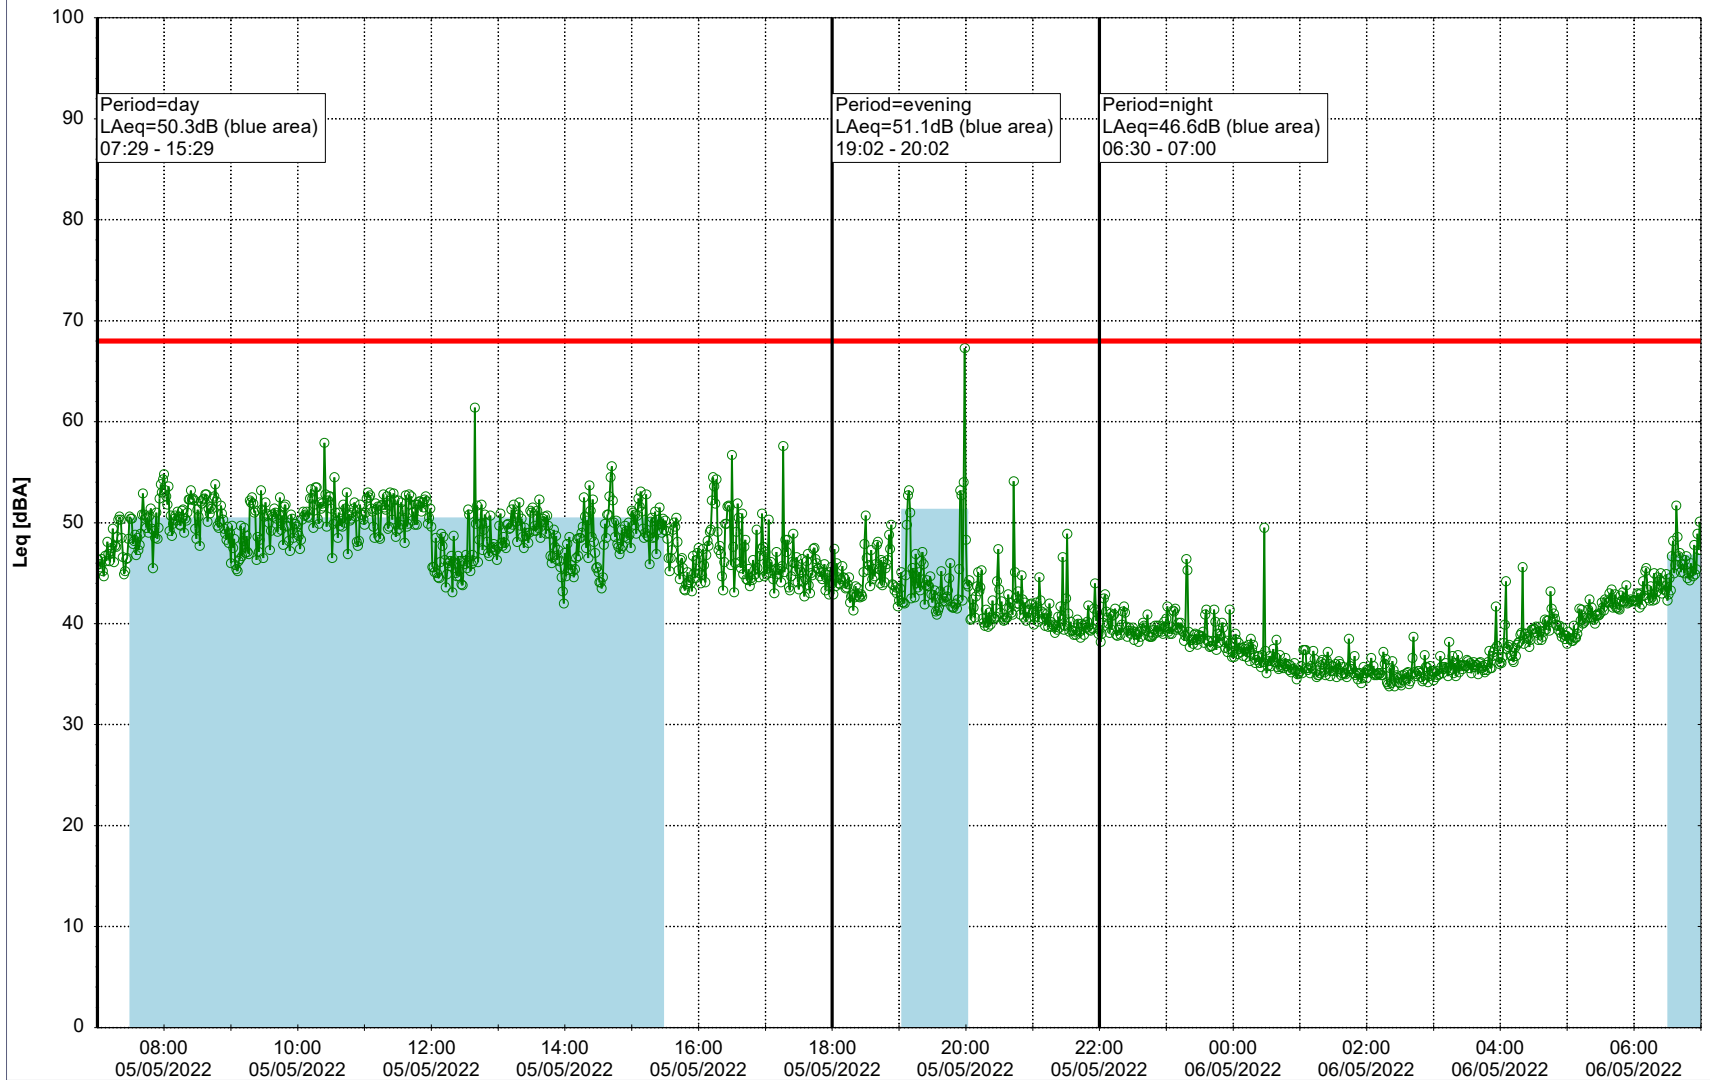

Remarks

...

Noise Time Related Diagram

04/05/2022
05/05/2022

○○○ EBR-OVK_NS02

Project: Kronos Sydhavnen
Construction: Enghave Brygge
Location: N-V

Plan View

Remarks

...

Noise Time Related Diagram

05/05/2022
06/05/2022

○○○ EBR-OVK_NS02

Project: Kronos Sydhavnen
Construction: Enghave Brygge
Location: N-V

Plan View

Remarks

...

Noise Time Related Diagram

06/05/2022
07/05/2022

○○○○ EBR-OVK_NS02

Project: Kronos Sydhavnen
Construction: Enghave Brygge
Location: N-V

Plan View

Remarks

...

Noise Time Related Diagram