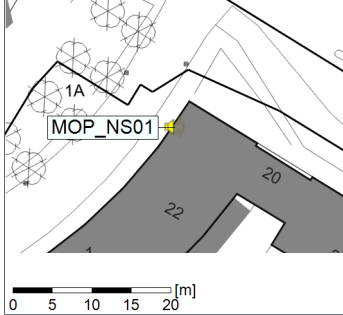

Project: Kronos Sydhavnen
Construction: Mozarts Plads
Location: N-V

20/06/2020
21/06/2020

Plan View