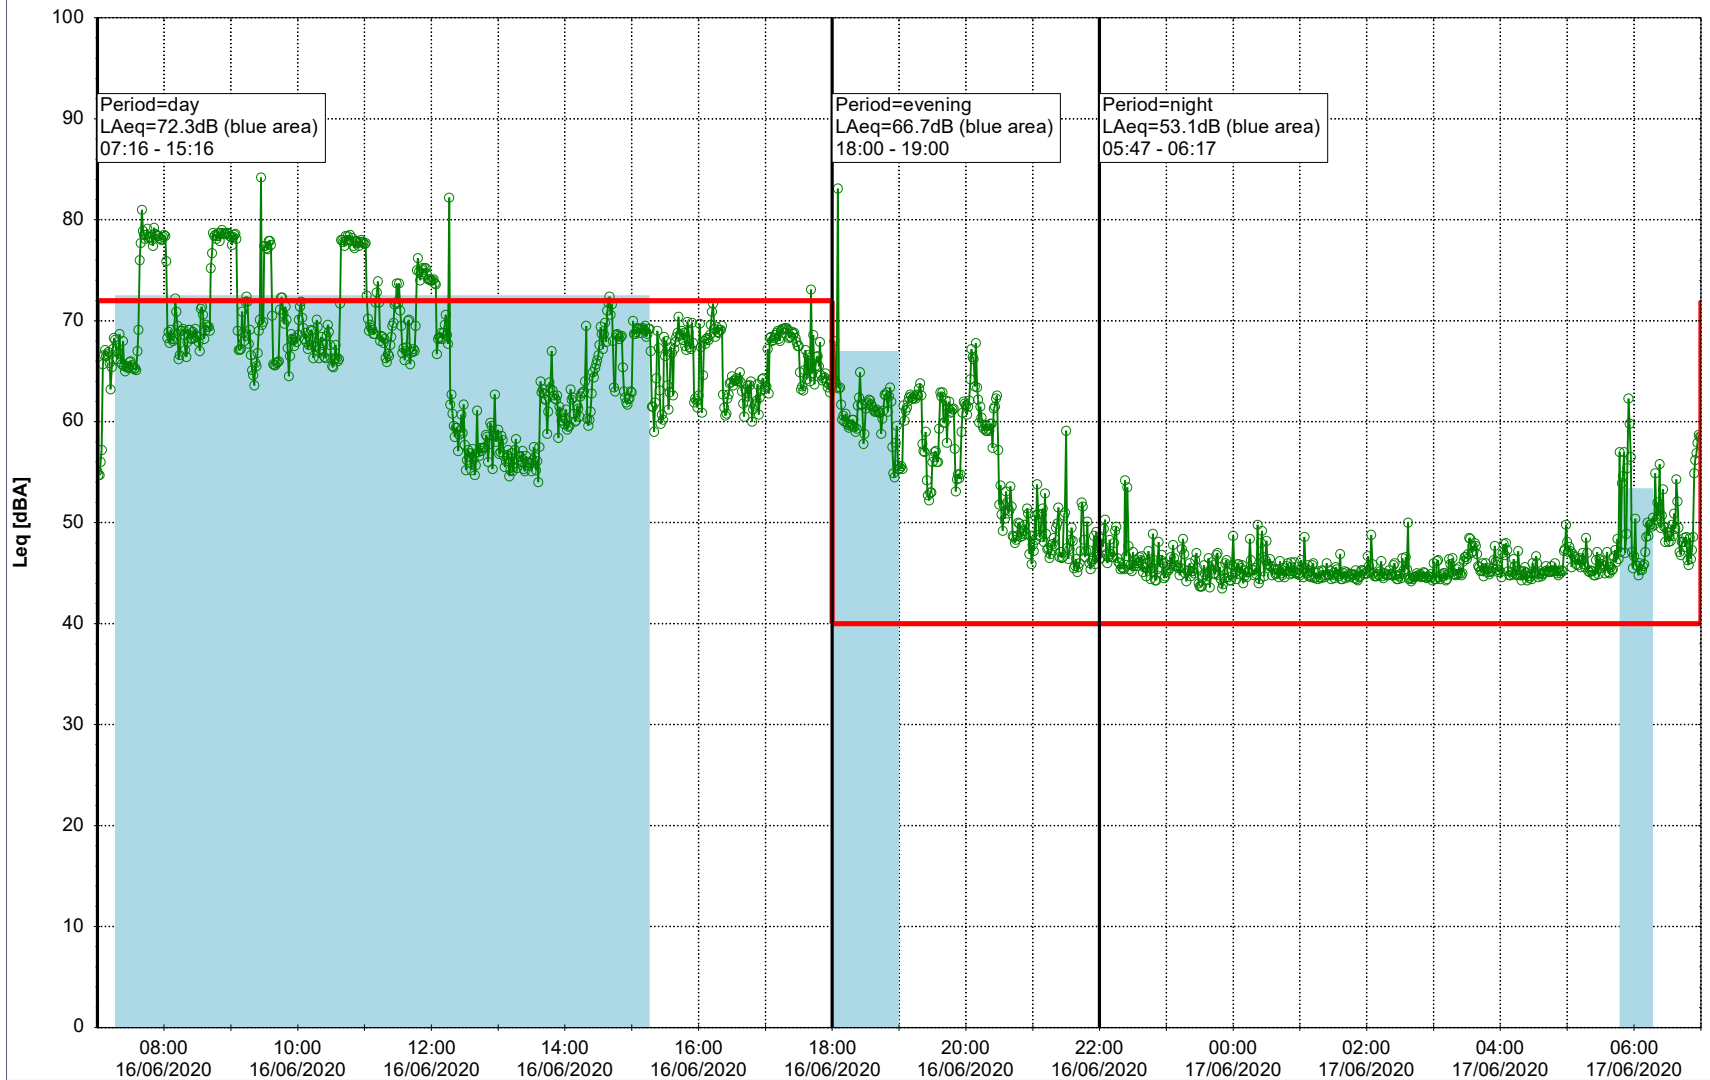

Plan View

Remarks

...

Noise Time Related Diagram

16/06/2020
17/06/2020

○○○○ MOP_NS01

Project: Kronos Sydhavnen
Construction: Mozarts Plads
Location: N-V

Plan View

Remarks

...

Noise Time Related Diagram

17/06/2020
18/06/2020

○○○ MOP_NS01

Project: Kronos Sydhavnen
Construction: Mozarts Plads
Location: N-V

Plan View

Remarks

...

Noise Time Related Diagram

18/06/2020
19/06/2020

○○○○ MOP_NS01

Project: Kronos Sydhavnen
Construction: Mozarts Plads
Location: N-V

Plan View

Remarks

...

Noise Time Related Diagram

○○○○ MOP_NS01

Project: Kronos Sydhavnen
Construction: Mozarts Plads
Location: N-V

Plan View

Remarks

...

Noise Time Related Diagram

21/06/2020
22/06/2020