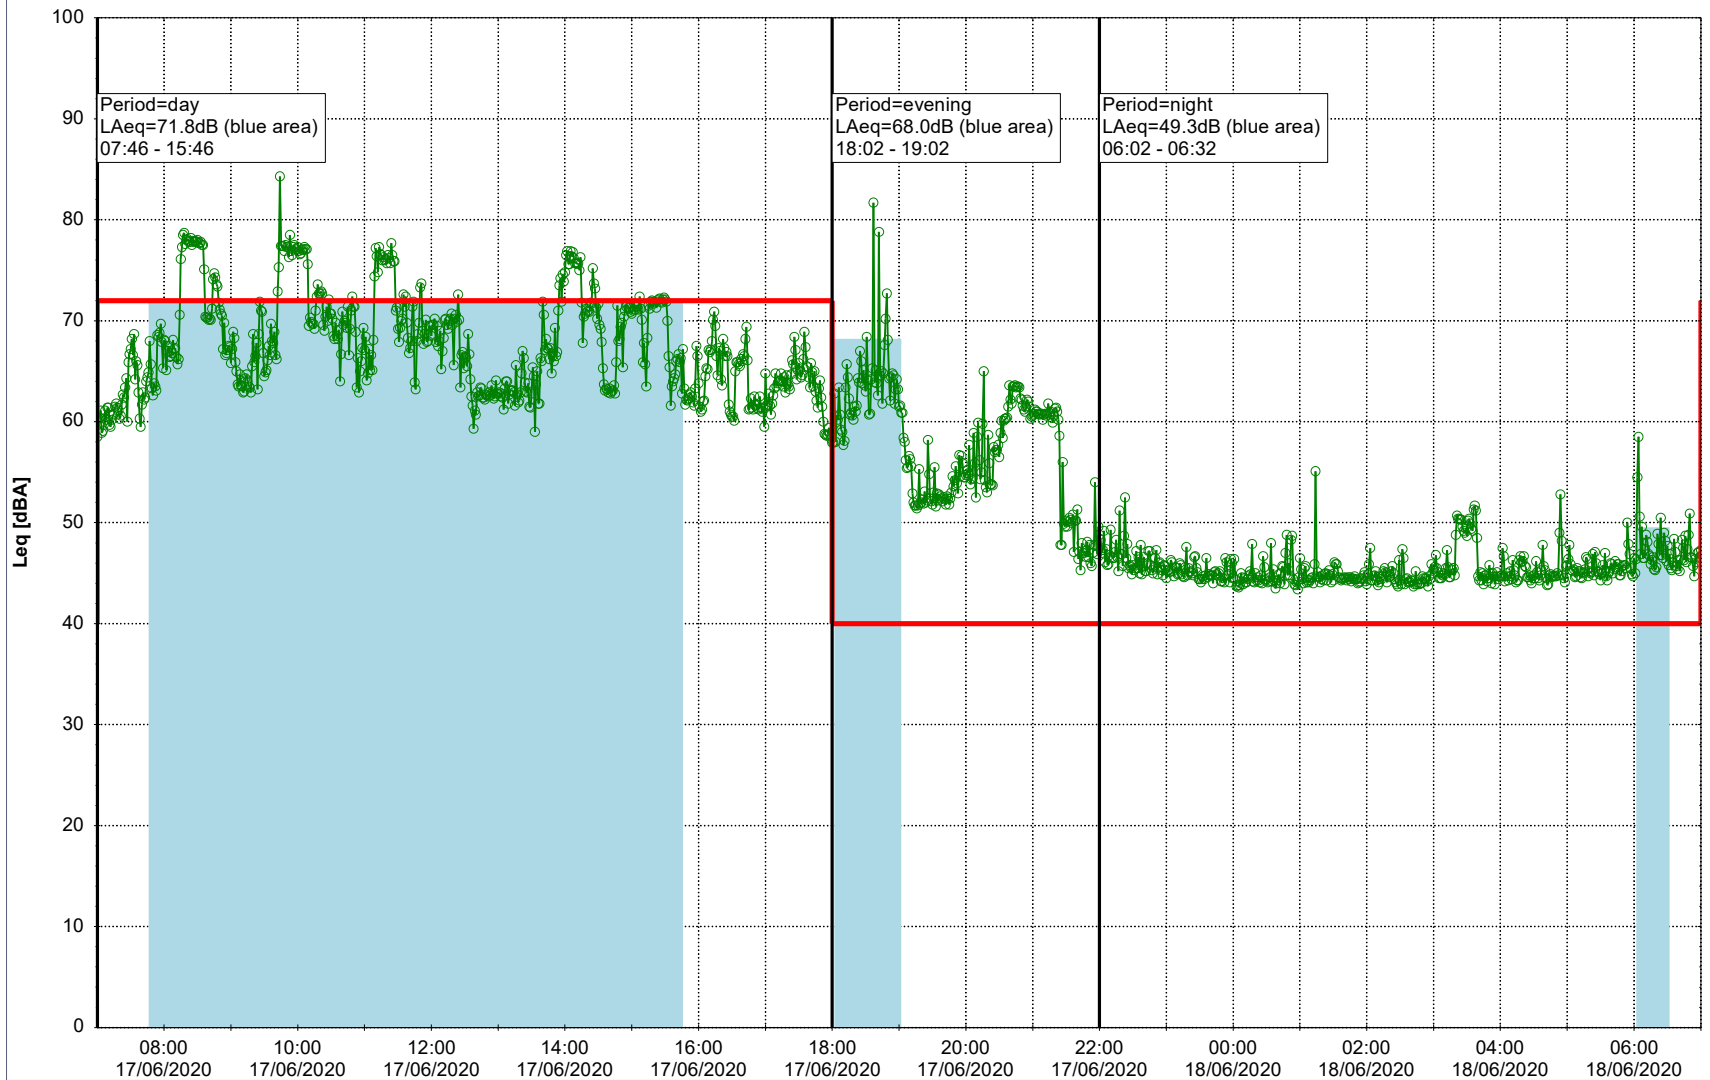

Plan View

Remarks

...

Noise Time Related Diagram

16/06/2020
17/06/2020

○○○○ MOP_NS01

Project: Kronos Sydhavnen
Construction: Mozarts Plads
Location: N-V

Plan View

Remarks

...

Noise Time Related Diagram

17/06/2020
18/06/2020

○○○ MOP_NS01

Project: Kronos Sydhavnen
Construction: Mozarts Plads
Location: N-V

Plan View

Remarks

...

Noise Time Related Diagram

18/06/2020
19/06/2020

○○○○ MOP_NS01

Project: Kronos Sydhavnen
Construction: Mozarts Plads
Location: N-V

Plan View

Remarks

...

Noise Time Related Diagram

○○○○ MOP_NS01

Project: Kronos Sydhavnen
Construction: Mozarts Plads
Location: N-V

Plan View

Remarks

...

Noise Time Related Diagram

21/06/2020
22/06/2020