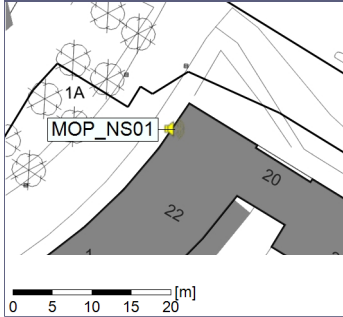

Noise Time Related Diagram

○○○○ MOP_NS01

Project: Kronos Sydhavnen
Construction: Mozarts Plads
Location: N-V

Plan View

Remarks

...

Noise Time Related Diagram

21/06/2020
22/06/2020