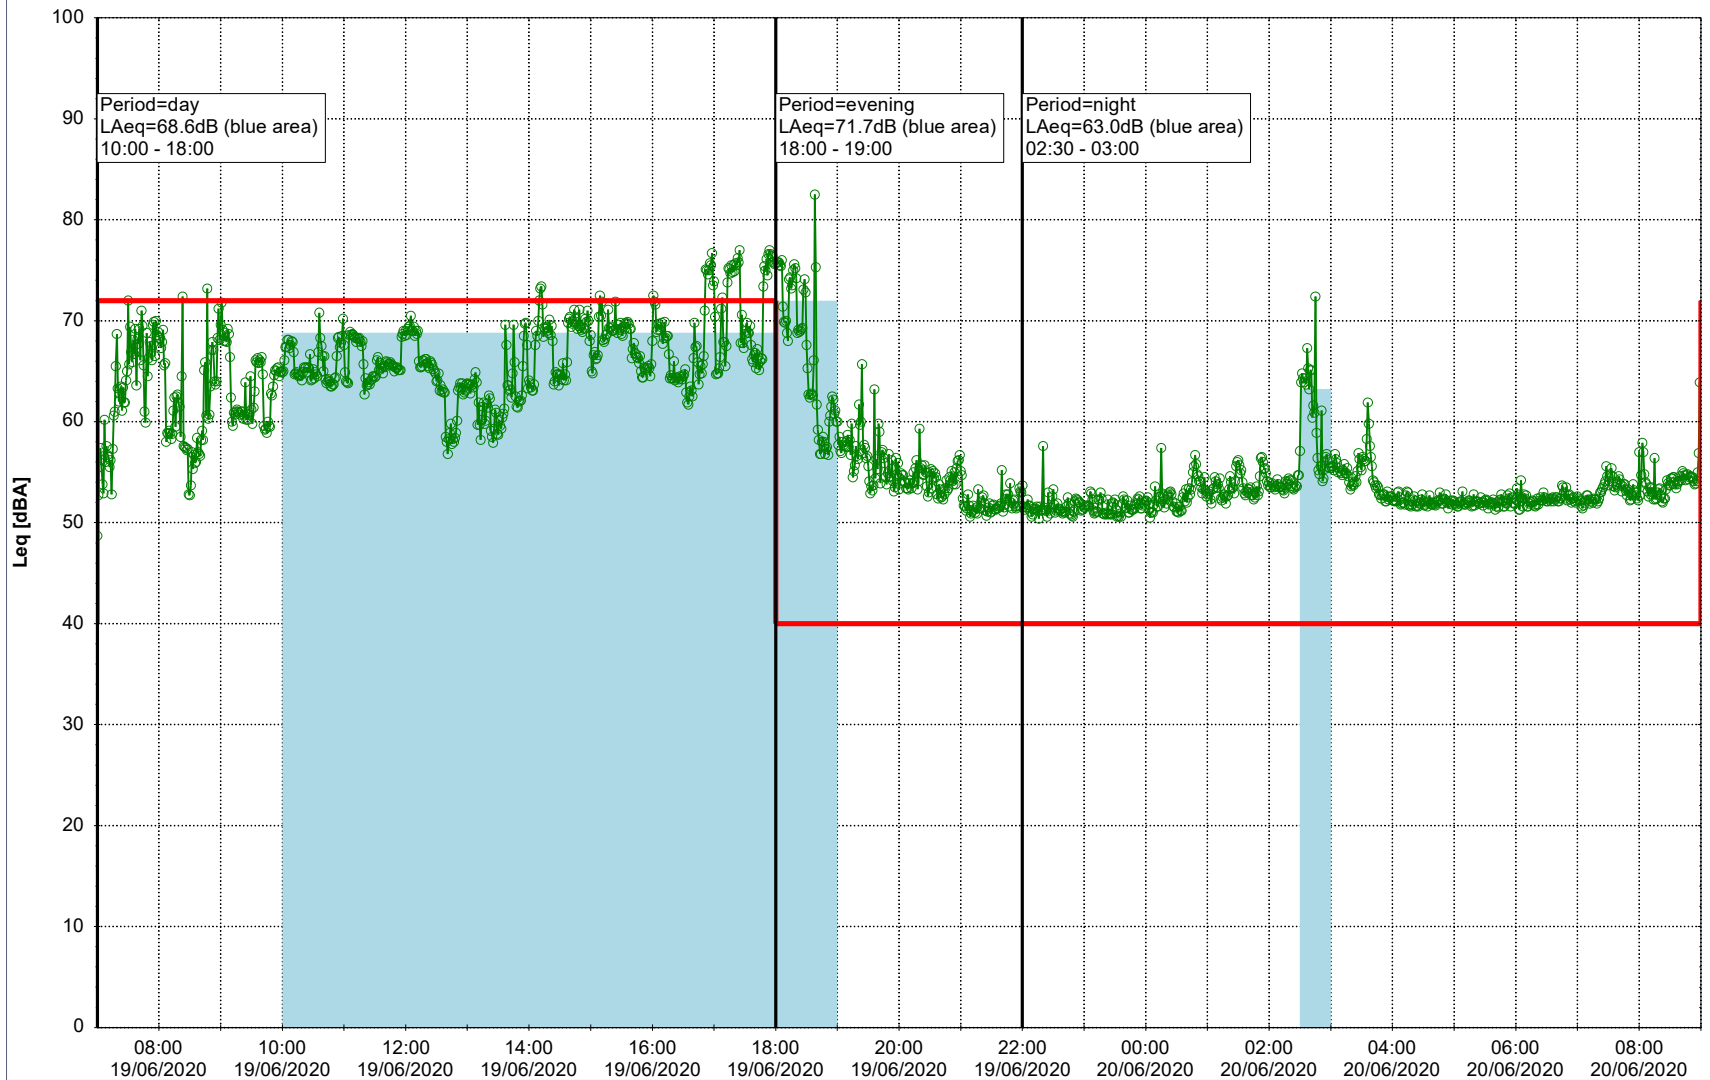

...

Noise Time Related Diagram

18/06/2020
19/06/2020

○○○○ MOP_NS01

Project: Kronos Sydhavnen
Construction: Mozarts Plads
Location: N-V

Plan View

Remarks

...

Noise Time Related Diagram

19/06/2020
20/06/2020

○○○○ MOP_NS01

Project: Kronos Sydhavnen
Construction: Mozarts Plads
Location: N-V

20/06/2020
21/06/2020

Plan View

Remarks

...

Noise Time Related Diagram

○○○○ MOP_NS01

Project: Kronos Sydhavnen
Construction: Mozarts Plads
Location: N-V

Plan View

Remarks

...

Noise Time Related Diagram

21/06/2020
22/06/2020