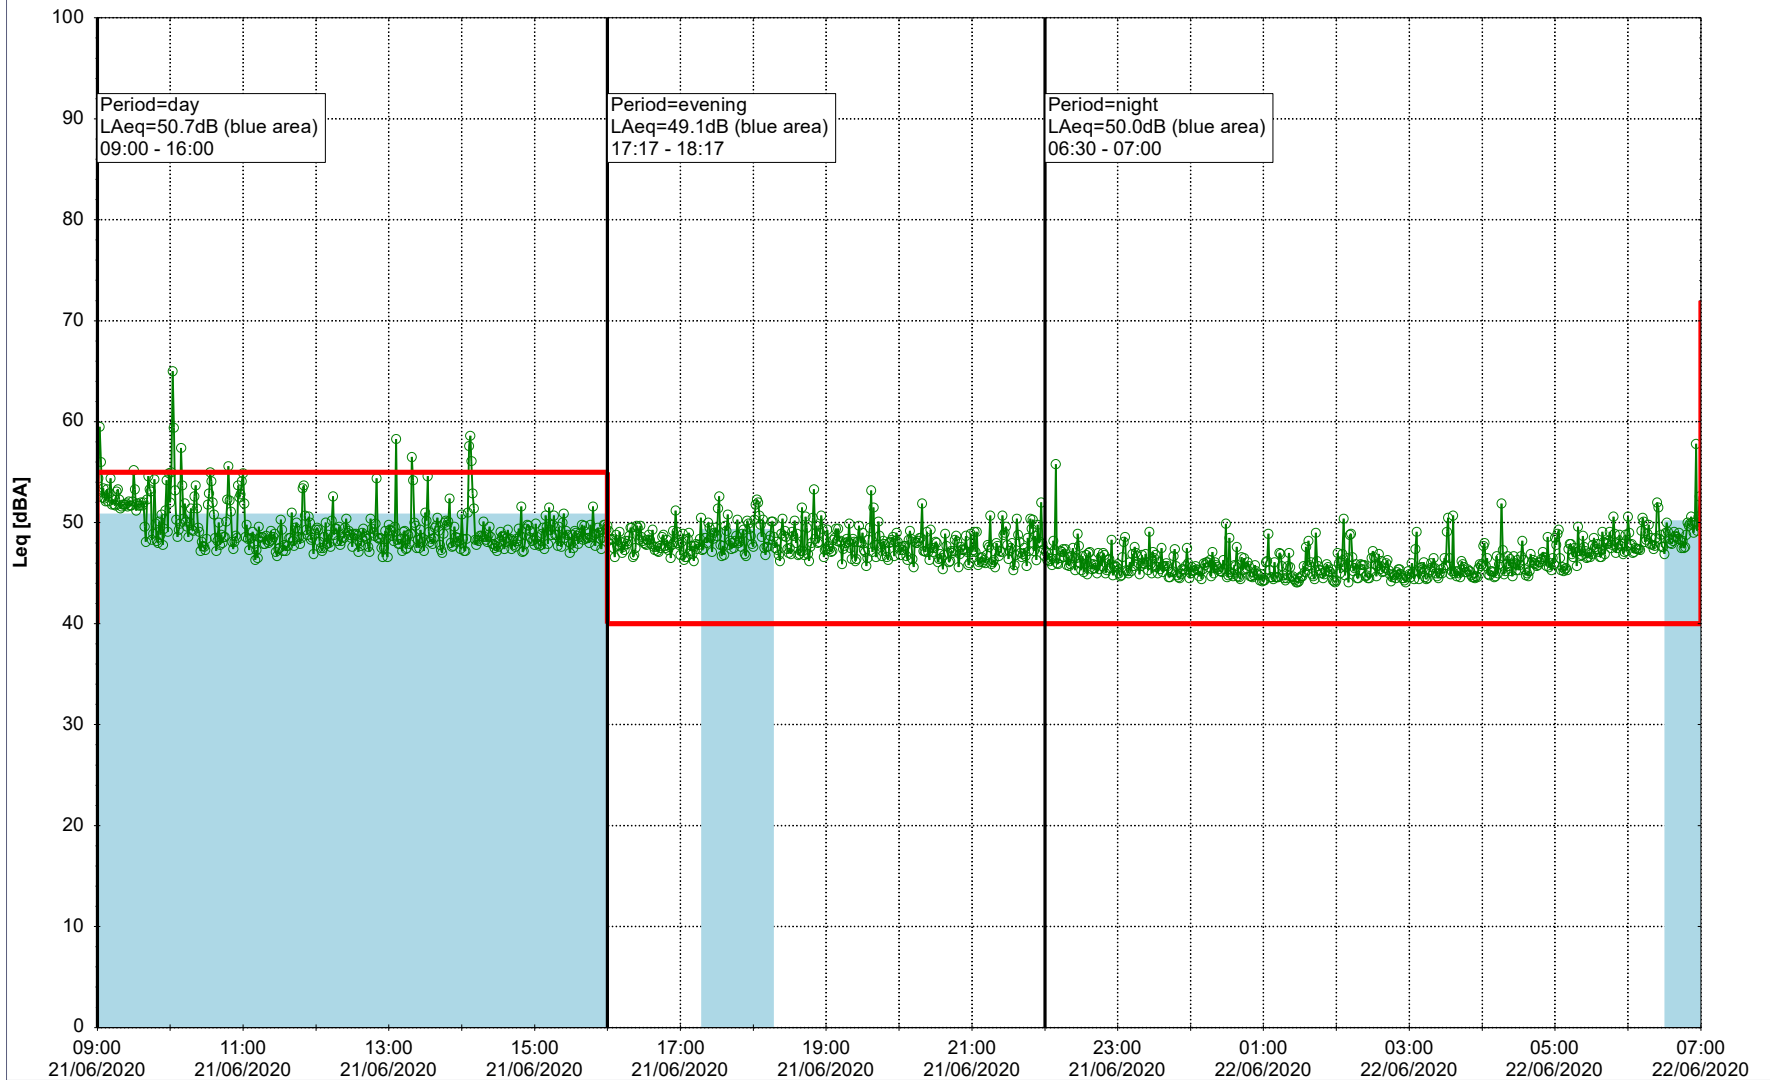

Noise Time Related Diagram

○○○○ MOP_NS01

Project: Kronos Sydhavnen
Construction: Mozarts Plads
Location: N-V

Plan View

Remarks

...

Noise Time Related Diagram

21/06/2020
22/06/2020

○○○○ MOP_NS01

Project: Kronos Sydhavnen
Construction: Mozarts Plads
Location: N-V

22/06/2020
23/06/2020

Plan View

Remarks

...

Noise Time Related Diagram

○○○ MOP_NS01