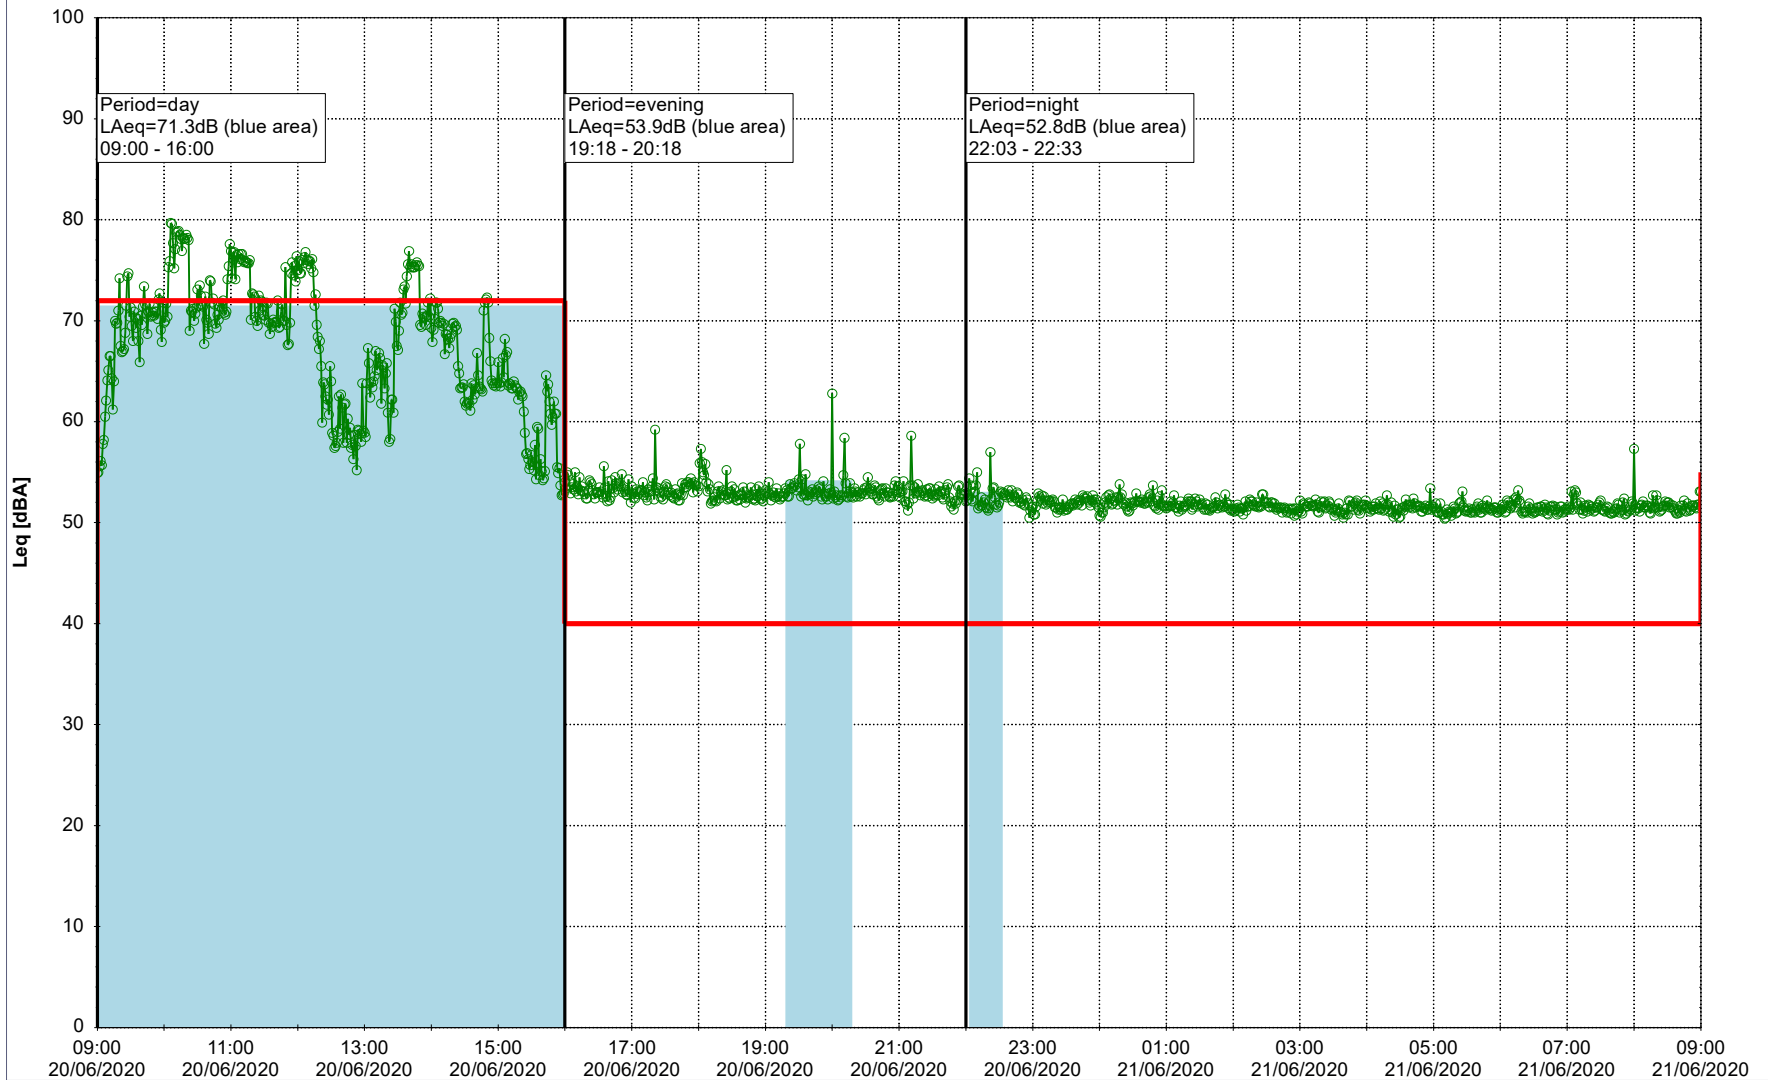

Noise Time Related Diagram

19/06/2020
20/06/2020

○○○○ MOP_NS01

Project: Kronos Sydhavnen
Construction: Mozarts Plads
Location: N-V

20/06/2020
21/06/2020

Plan View

Remarks

...

Noise Time Related Diagram

○○○○ MOP_NS01

Project: Kronos Sydhavnen
Construction: Mozarts Plads
Location: N-V

Plan View

Remarks

...

Noise Time Related Diagram

21/06/2020
22/06/2020

○○○○ MOP_NS01

Project: Kronos Sydhavnen
Construction: Mozarts Plads
Location: N-V

22/06/2020
23/06/2020

Plan View

Remarks

...

Noise Time Related Diagram

○○○ MOP_NS01