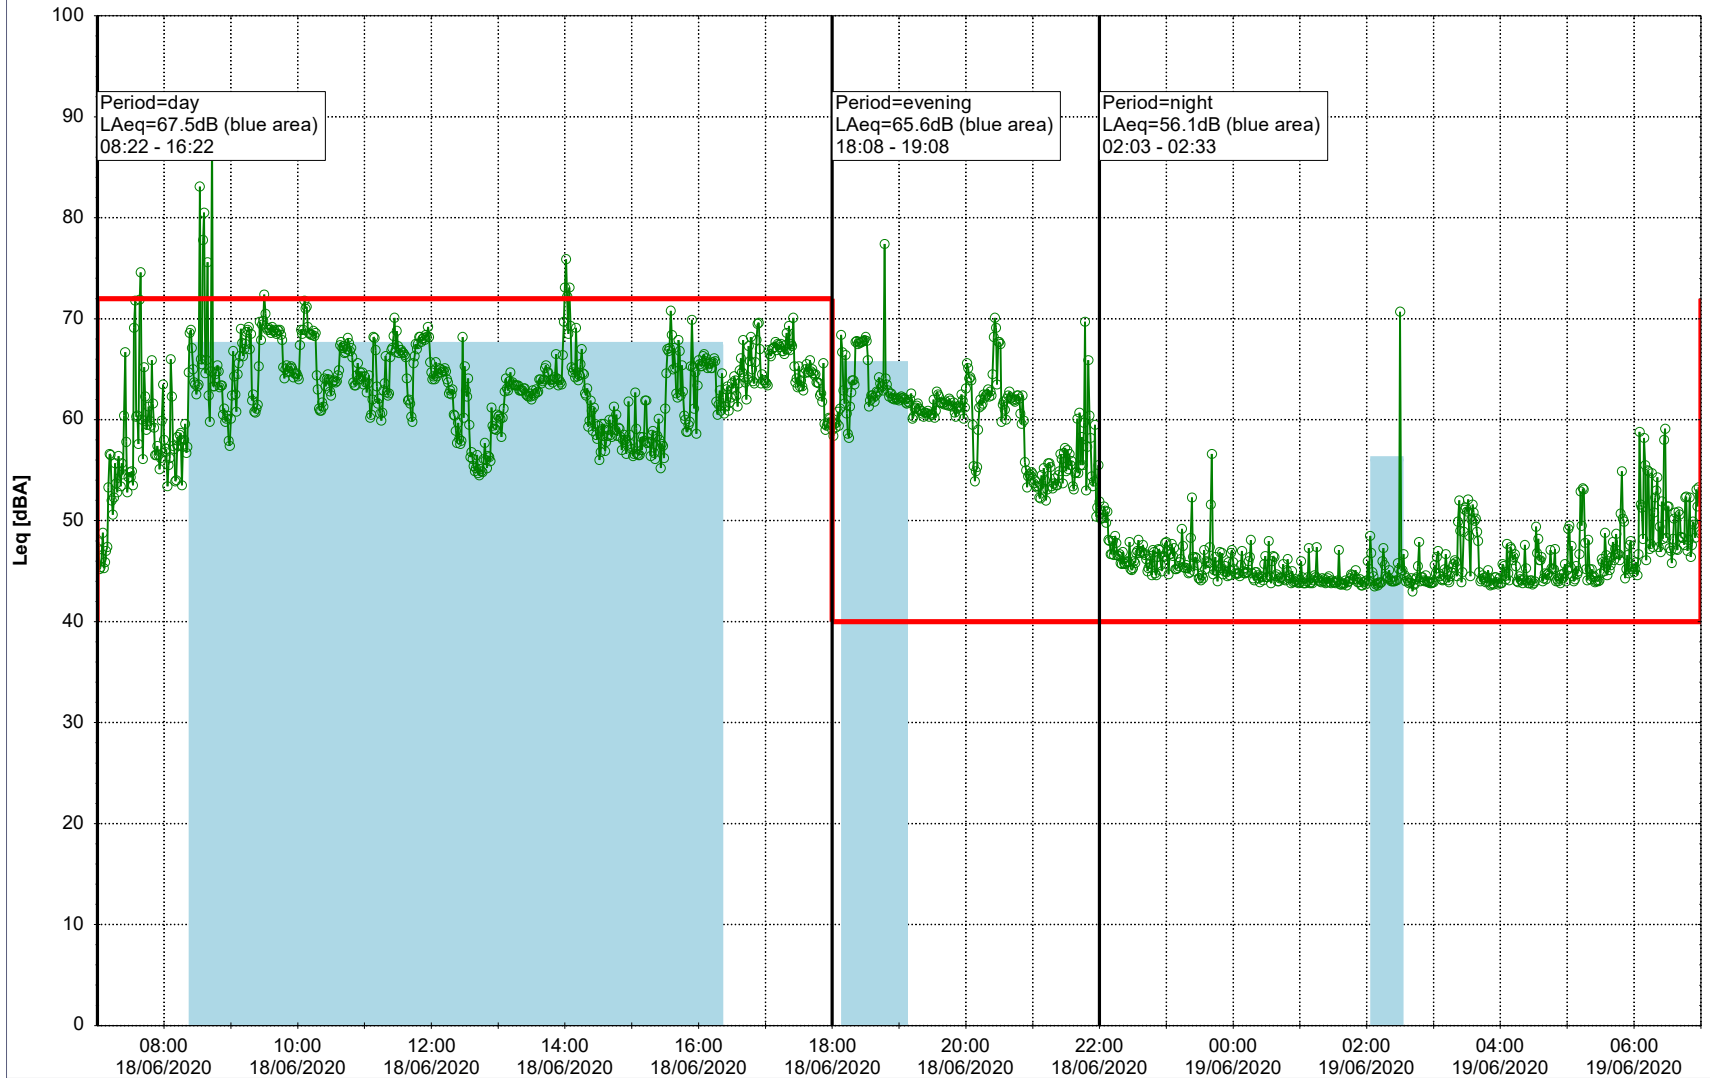

Remarks

...

Noise Time Related Diagram

17/06/2020
18/06/2020

○○○ MOP_NS01

Project: Kronos Sydhavnen
Construction: Mozarts Plads
Location: N-V

Plan View

Remarks

...

Noise Time Related Diagram

18/06/2020
19/06/2020

○○○○ MOP_NS01

Project: Kronos Sydhavnen
Construction: Mozarts Plads
Location: N-V

Plan View

Remarks

...

Noise Time Related Diagram

○○○○ MOP_NS01

Project: Kronos Sydhavnen
Construction: Mozarts Plads
Location: N-V

Plan View

Remarks

...

Noise Time Related Diagram

21/06/2020
22/06/2020