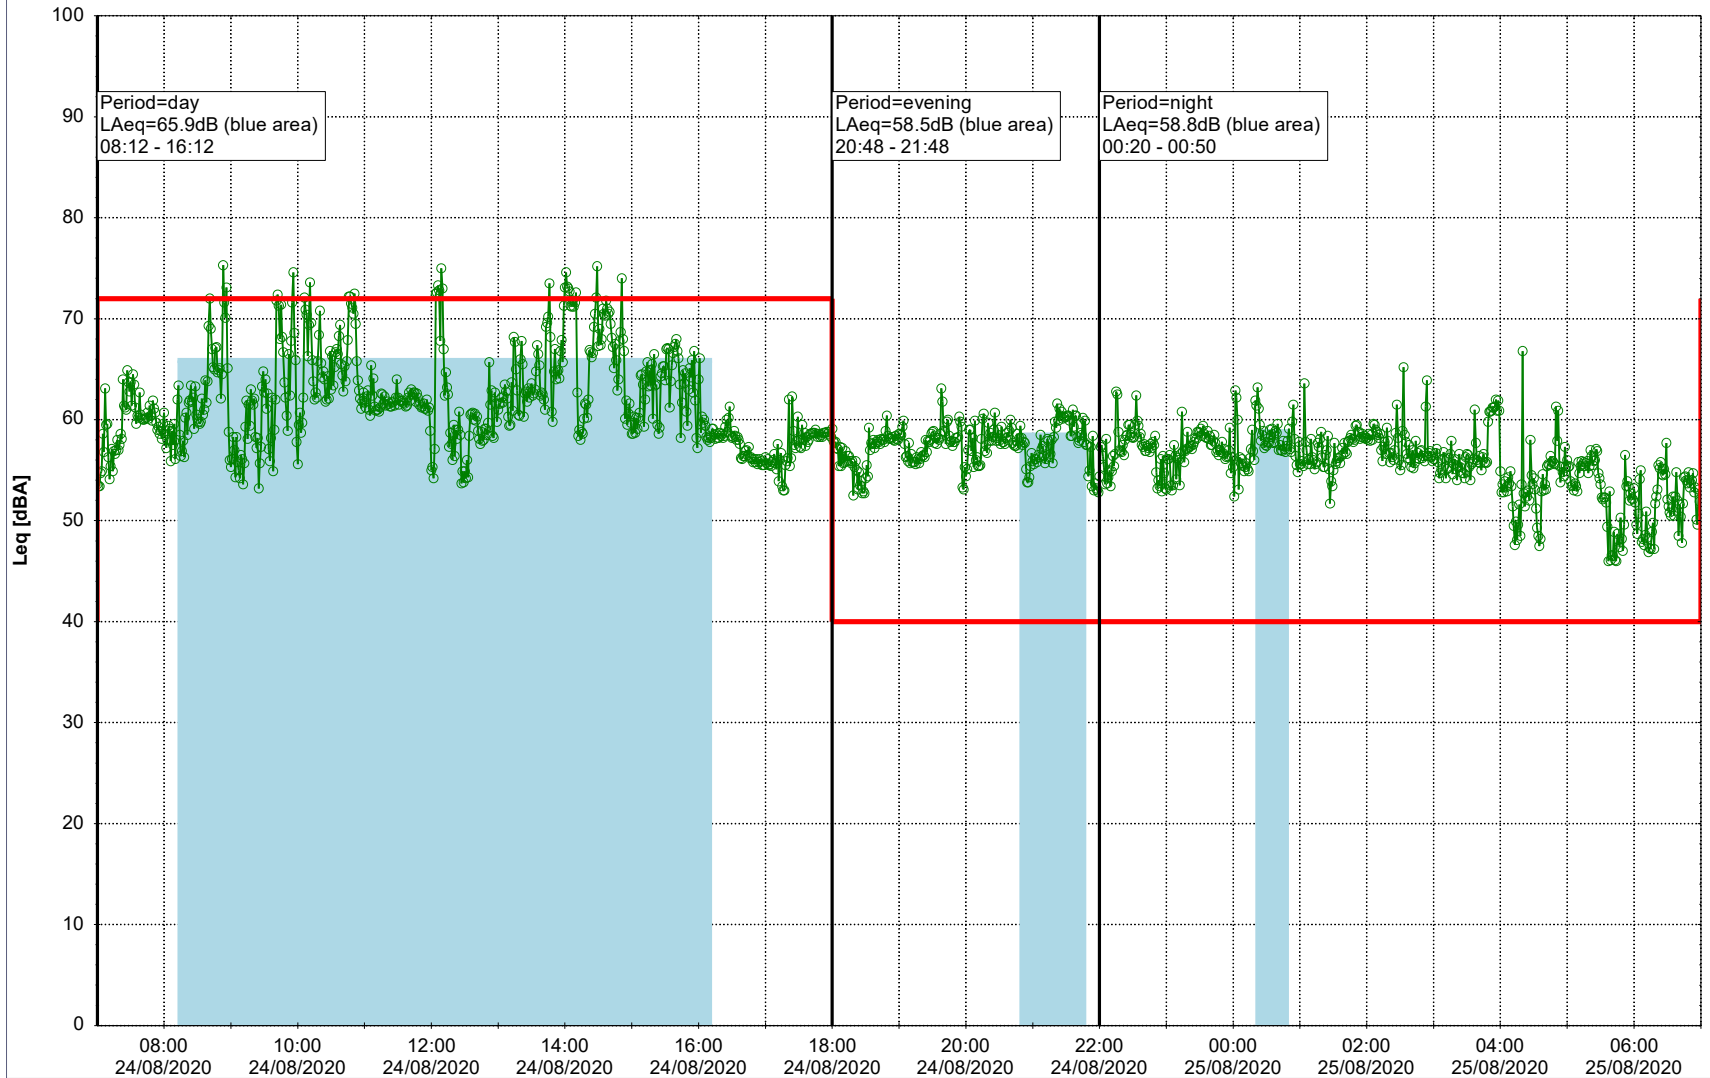

Project: Kronos Sydhavnen
Construction: Mozarts Plads
Location: N-V

Plan View

Remarks

...

Noise Time Related Diagram

24/08/2020
25/08/2020

○○○○ MOP_NS01

Project: Kronos Sydhavnen
Construction: Mozarts Plads
Location: N-V

25/08/2020
26/08/2020

Plan View

Remarks

...

Noise Time Related Diagram

○○○○ MOP_NS01

Project: Kronos Sydhavnen
Construction: Mozarts Plads
Location: N-V

26/08/2020
27/08/2020

Plan View

Remarks

...

Noise Time Related Diagram

○○○○ MOP_NS01

Project: Kronos Sydhavnen
Construction: Mozarts Plads
Location: N-V

27/08/2020
28/08/2020

Plan View

Remarks

...

Noise Time Related Diagram

○○○○ MOP_NS01

Project: Kronos Sydhavnen
Construction: Mozarts Plads
Location: N-V

28/08/2020
29/08/2020

Plan View

Remarks