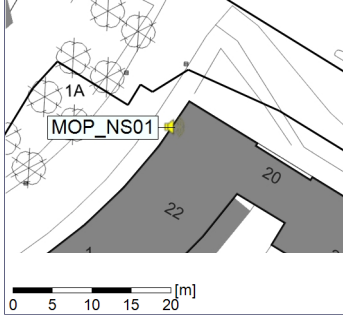

Noise Time Related Diagram

○○○○ MOP_NS01

Project: Kronos Sydhavnen
Construction: Mozarts Plads
Location: N-V

30/08/2020
31/08/2020

Plan View

Remarks

...

Noise Time Related Diagram