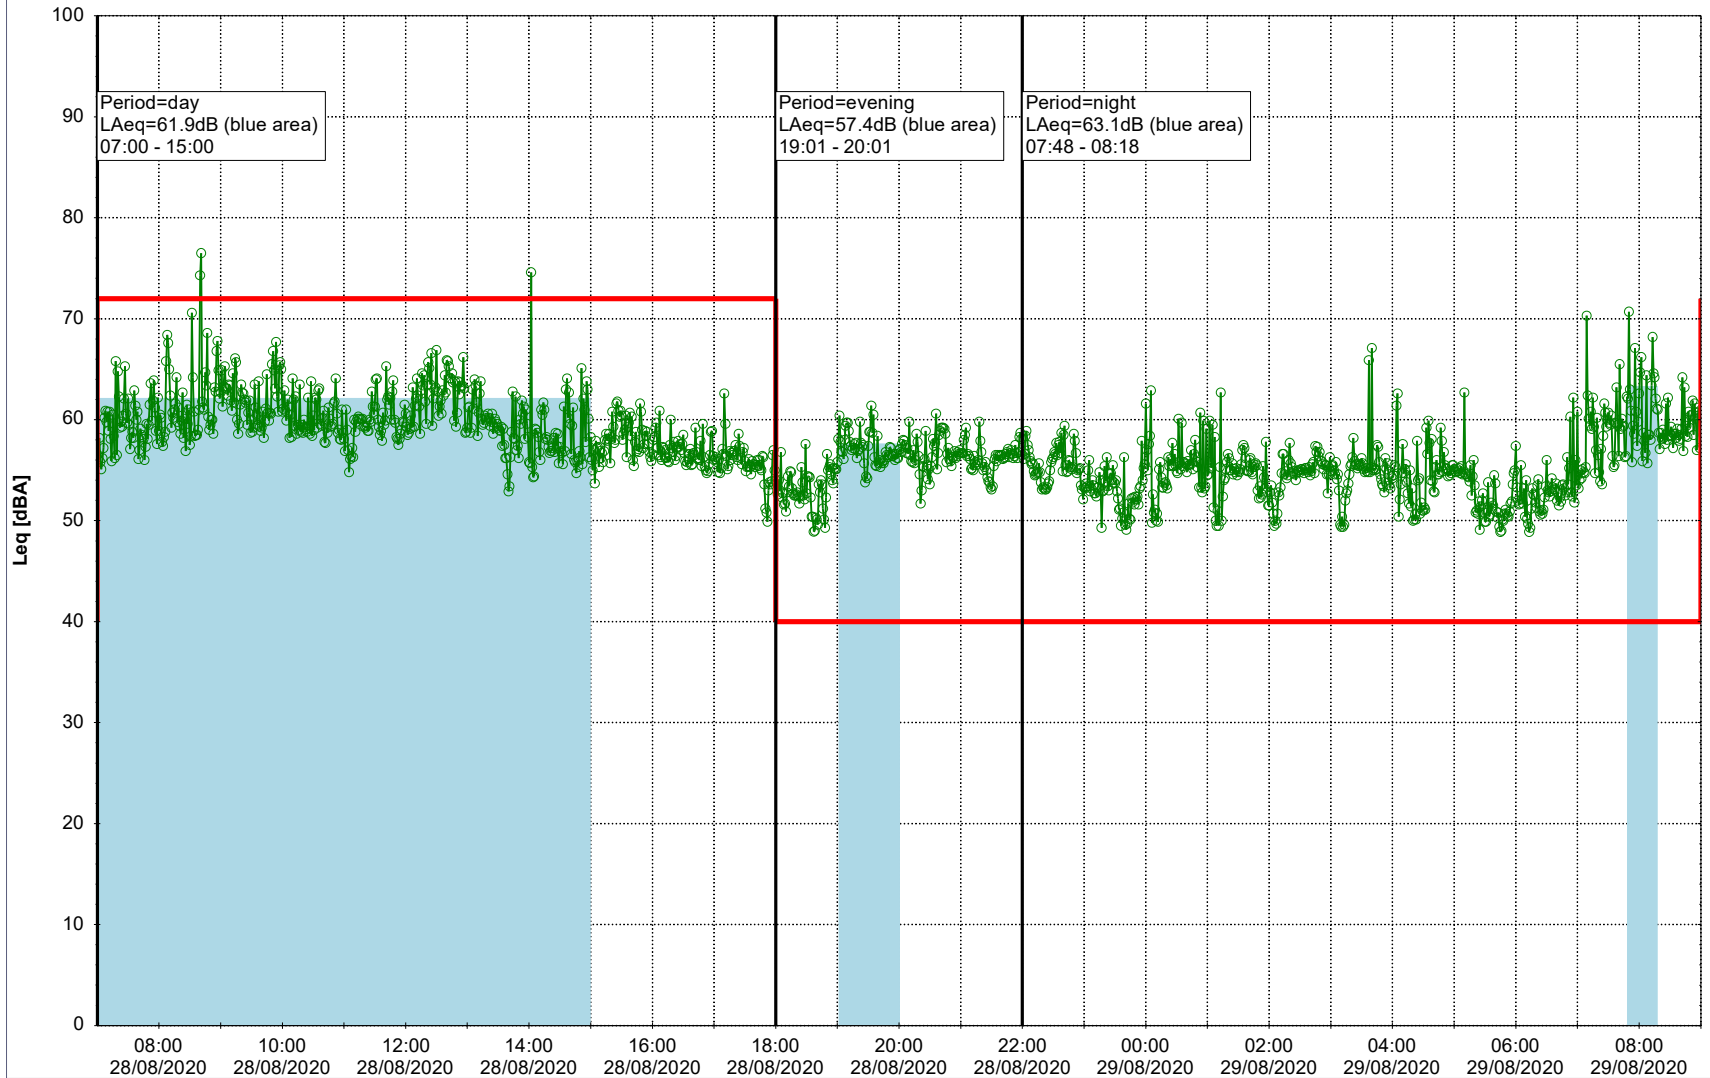

Remarks

...

Noise Time Related Diagram

○○○○ MOP_NS01

Project: Kronos Sydhavnen
Construction: Mozarts Plads
Location: N-V

28/08/2020
29/08/2020

Plan View

Remarks

...

Noise Time Related Diagram

○○○○ MOP_NS01

Project: Kronos Sydhavnen
Construction: Mozarts Plads
Location: N-V

29/08/2020
30/08/2020

Plan View

Remarks

...

Noise Time Related Diagram

○○○○ MOP_NS01

Project: Kronos Sydhavnen
Construction: Mozarts Plads
Location: N-V

30/08/2020
31/08/2020

Plan View

Remarks

...

Noise Time Related Diagram