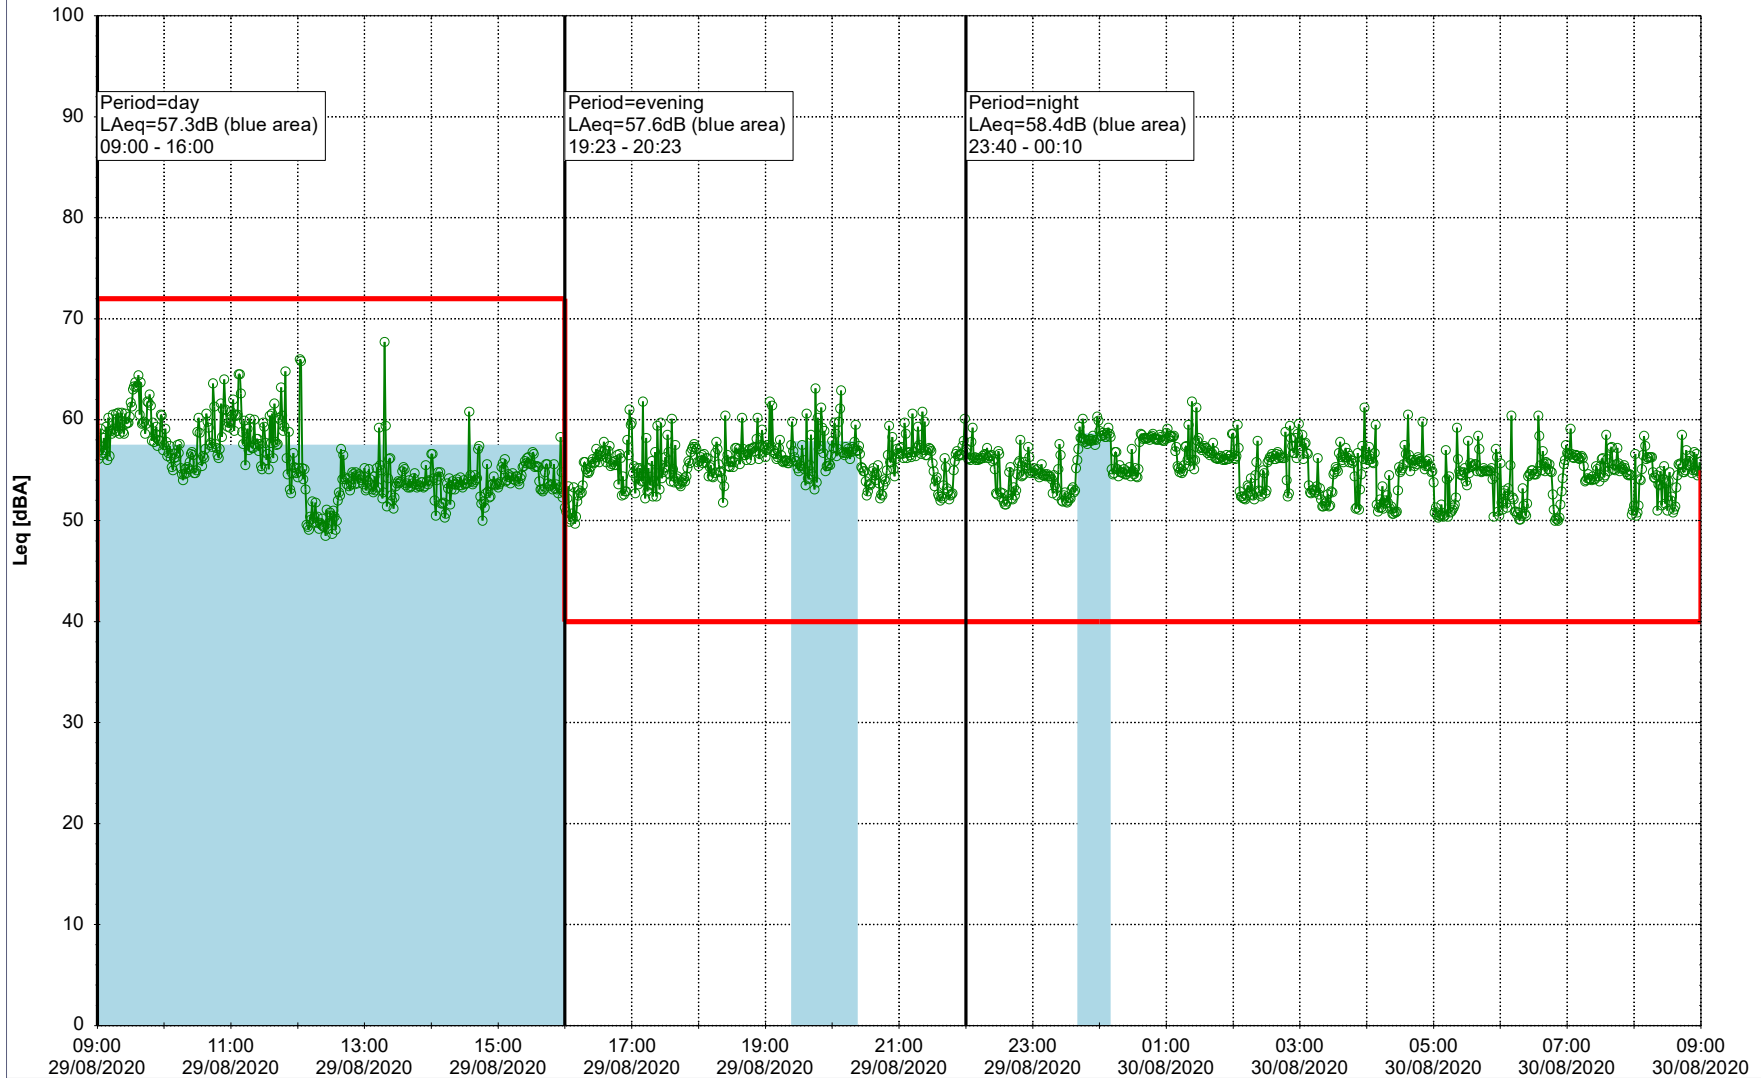

...

Noise Time Related Diagram

○○○○ MOP_NS01

Project: Kronos Sydhavnen
Construction: Mozarts Plads
Location: N-V

29/08/2020
30/08/2020

Plan View

Remarks

...

Noise Time Related Diagram

○○○○ MOP_NS01

Project: Kronos Sydhavnen
Construction: Mozarts Plads
Location: N-V

30/08/2020
31/08/2020

Plan View

Remarks

...

Noise Time Related Diagram