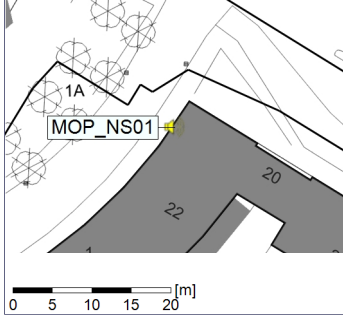

Remarks

...

Noise Time Related Diagram

○○○○ MOP_NS01

Project: Kronos Sydhavnen
Construction: Mozarts Plads
Location: N-V

28/08/2020
29/08/2020

Plan View

Remarks