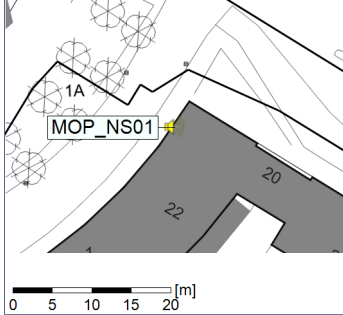

Project: Kronos Sydhavnen
Construction: Mozarts Plads
Location: N-V

26/08/2020
27/08/2020

Plan View