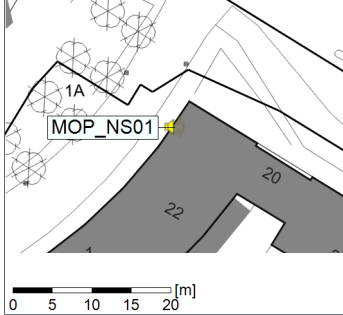

...

Noise Time Related Diagram

○○○○ MOP_NS01

Project: Kronos Sydhavnen
Construction: Mozarts Plads
Location: N-V

29/08/2020
30/08/2020

Plan View

Remarks

...