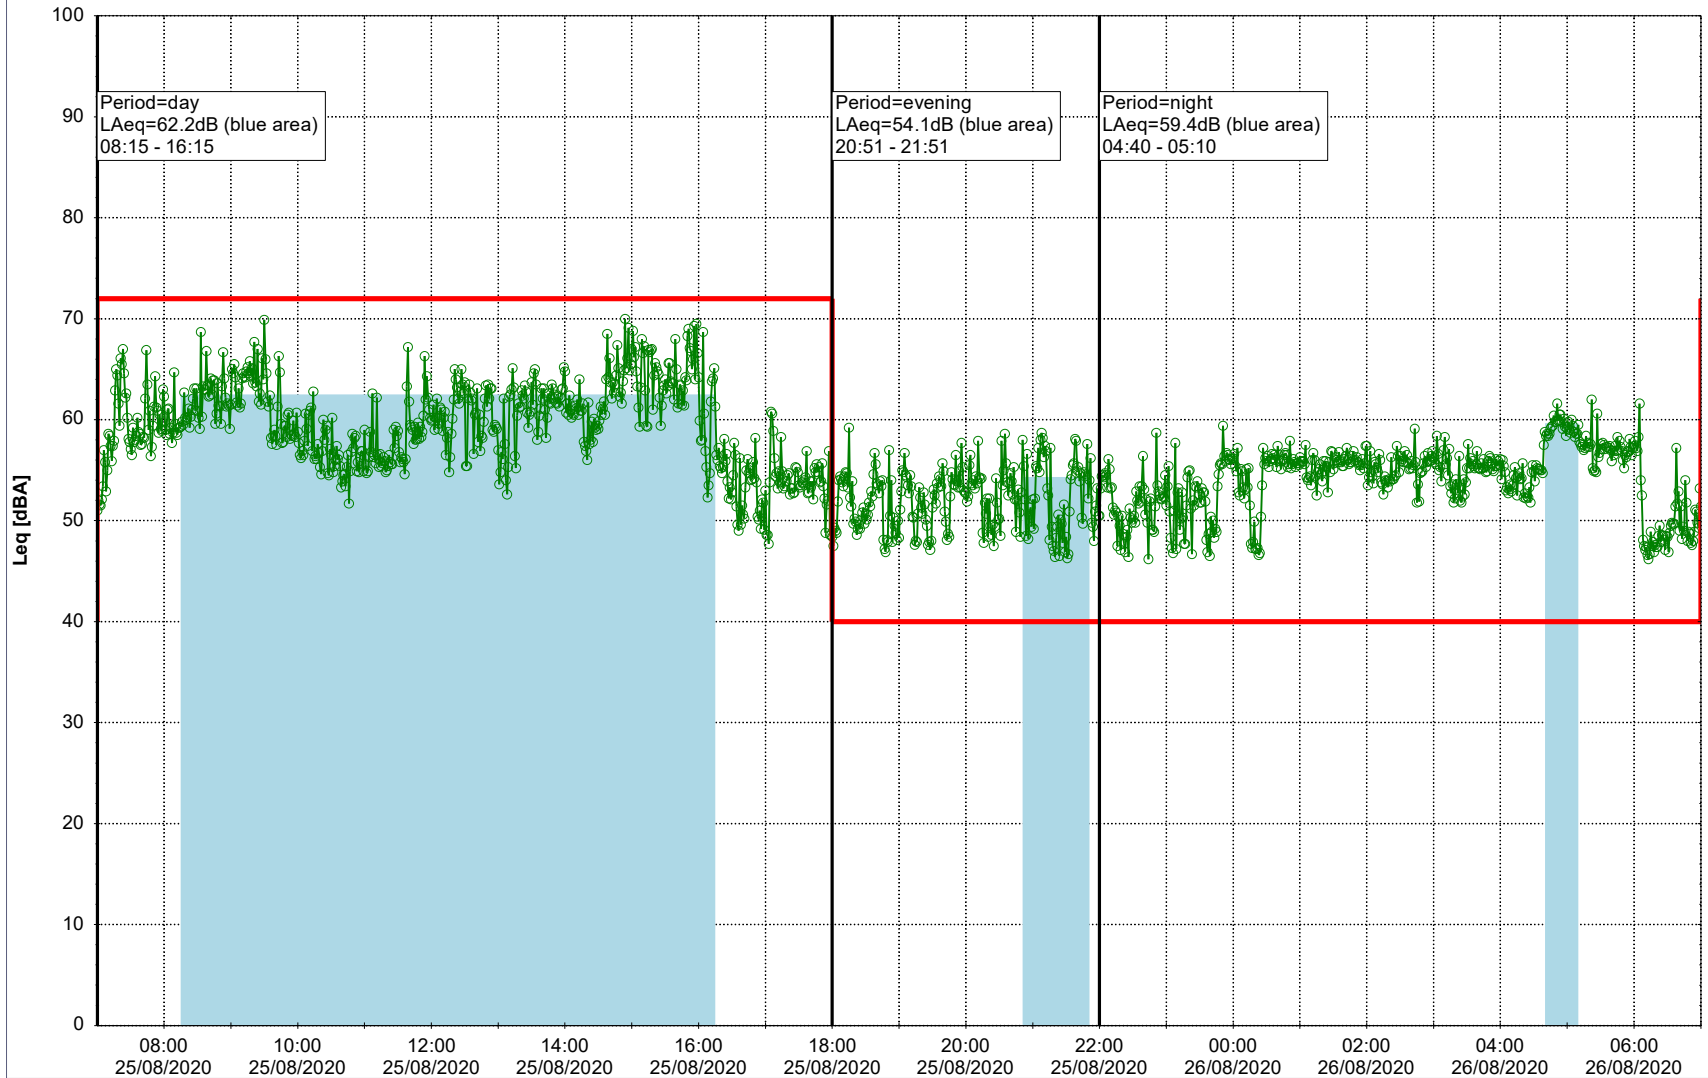

25/08/2020
26/08/2020

Plan View

Remarks

...

Noise Time Related Diagram

○○○○ MOP_NS01

Project: Kronos Sydhavnen
Construction: Mozarts Plads
Location: N-V

26/08/2020
27/08/2020

Plan View

Remarks

...

Noise Time Related Diagram

○○○○ MOP_NS01

Project: Kronos Sydhavnen
Construction: Mozarts Plads
Location: N-V

27/08/2020
28/08/2020

Plan View

Remarks

...

Noise Time Related Diagram

○○○○ MOP_NS01

Project: Kronos Sydhavnen
Construction: Mozarts Plads
Location: N-V

28/08/2020
29/08/2020

Plan View

Remarks

Noise Time Related Diagram

○○○○ MOP_NS01

Project: Kronos Sydhavnen
Construction: Mozarts Plads
Location: N-V

30/08/2020
31/08/2020

Plan View

Remarks

...

Noise Time Related Diagram