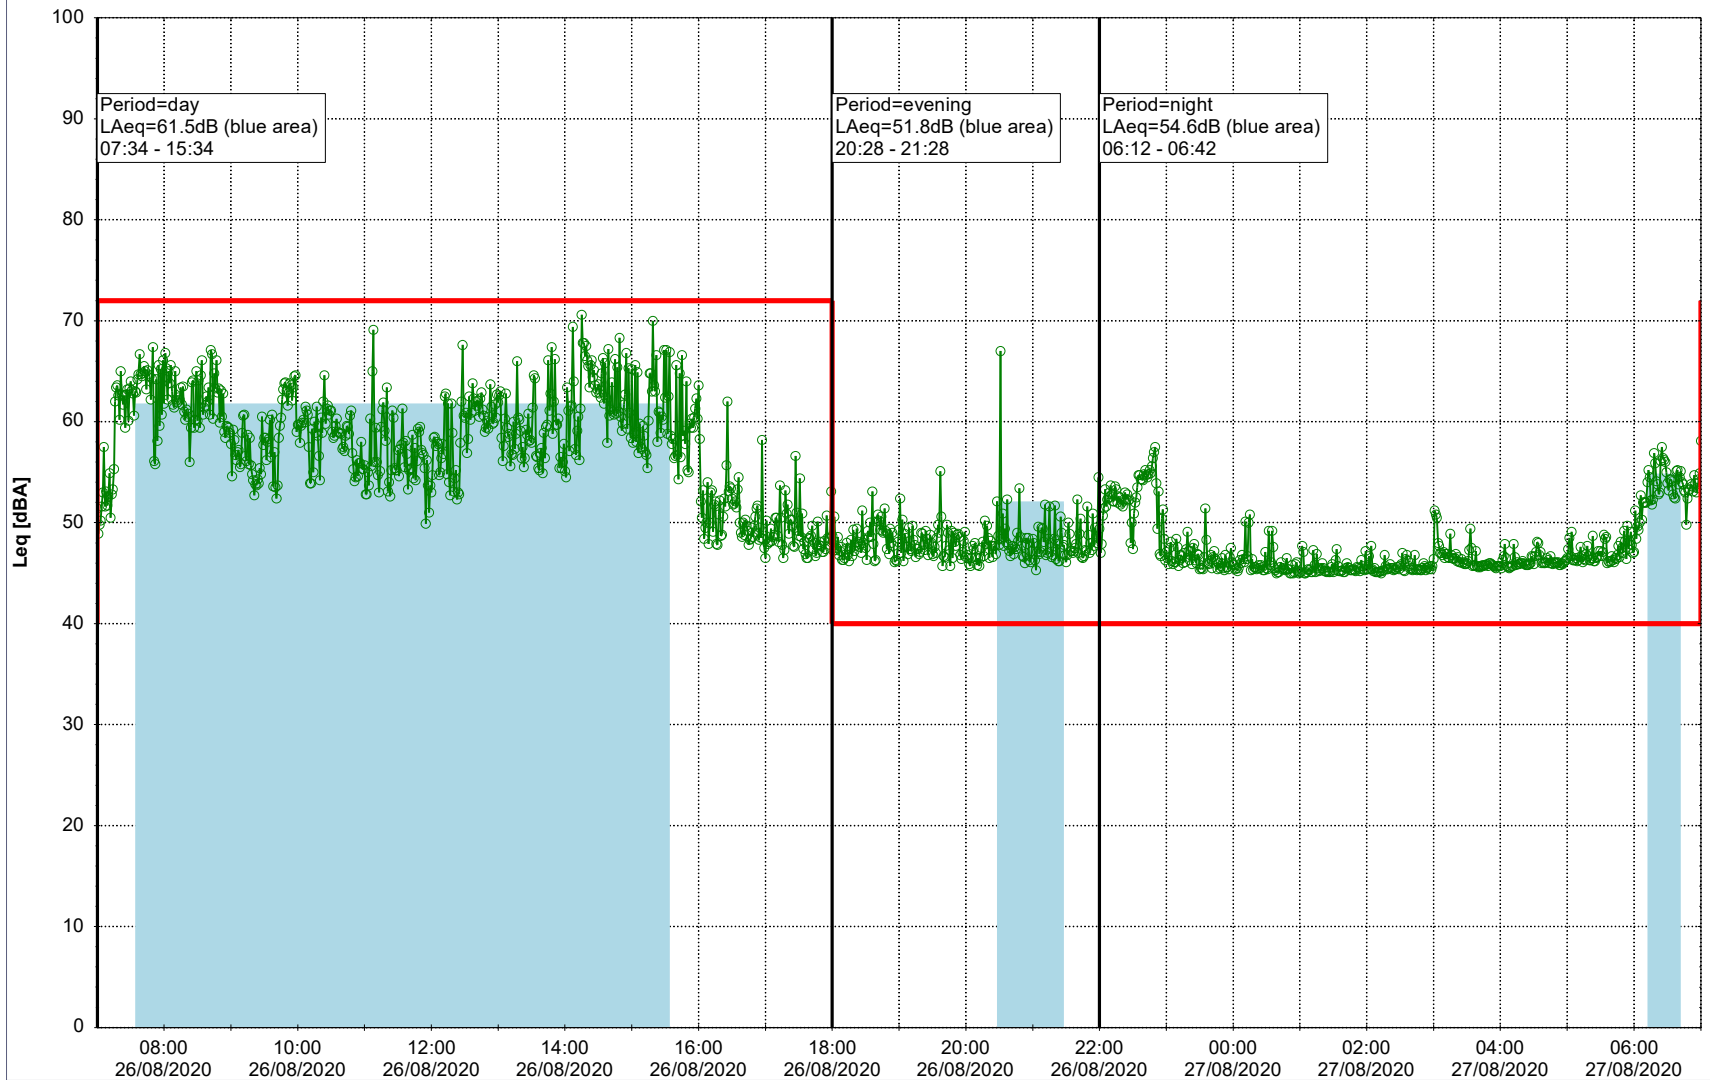

Plan View

Remarks

...

Noise Time Related Diagram

○○○○ MOP_NS01

Project: Kronos Sydhavnen
Construction: Mozarts Plads
Location: N-V

27/08/2020
28/08/2020

Plan View

Remarks

...

Noise Time Related Diagram

○○○○ MOP_NS01

Project: Kronos Sydhavnen
Construction: Mozarts Plads
Location: N-V

28/08/2020
29/08/2020

Plan View

Remarks

...

Noise Time Related Diagram

○○○○ MOP_NS01

Project: Kronos Sydhavnen
Construction: Mozarts Plads
Location: N-V

29/08/2020
30/08/2020

Plan View

Remarks

...

Noise Time Related Diagram

○○○○ MOP_NS01

Project: Kronos Sydhavnen
Construction: Mozarts Plads
Location: N-V

30/08/2020
31/08/2020

Plan View

Remarks

...

Noise Time Related Diagram