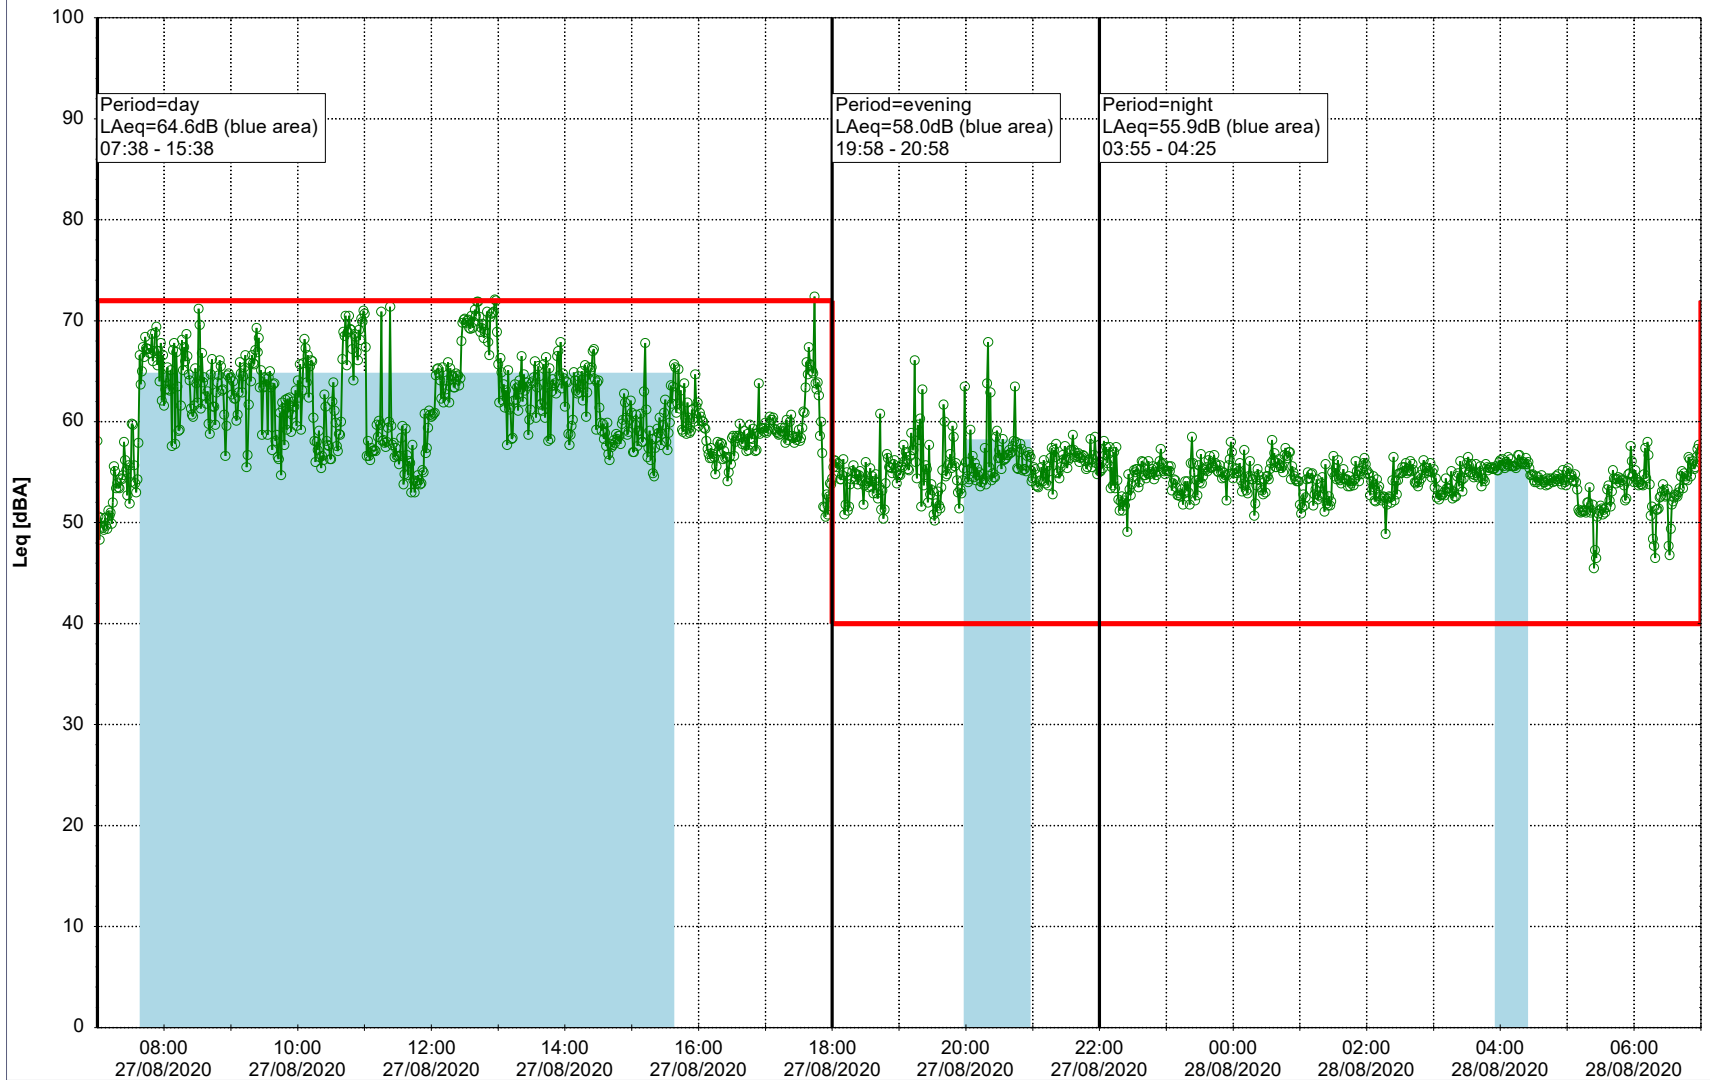

Plan View

Remarks

...

Noise Time Related Diagram

○○○○ MOP_NS01

Project: Kronos Sydhavnen
Construction: Mozarts Plads
Location: N-V

27/08/2020
28/08/2020

Plan View

Remarks

...

Noise Time Related Diagram

○○○○ MOP_NS01

Project: Kronos Sydhavnen
Construction: Mozarts Plads
Location: N-V

28/08/2020
29/08/2020

Plan View

Remarks

...

Noise Time Related Diagram

○○○○ MOP_NS01

Project: Kronos Sydhavnen
Construction: Mozarts Plads
Location: N-V

29/08/2020
30/08/2020

Plan View

Remarks

...

Noise Time Related Diagram

○○○○ MOP_NS01

Project: Kronos Sydhavnen
Construction: Mozarts Plads
Location: N-V

30/08/2020
31/08/2020

Plan View

Remarks

...

Noise Time Related Diagram