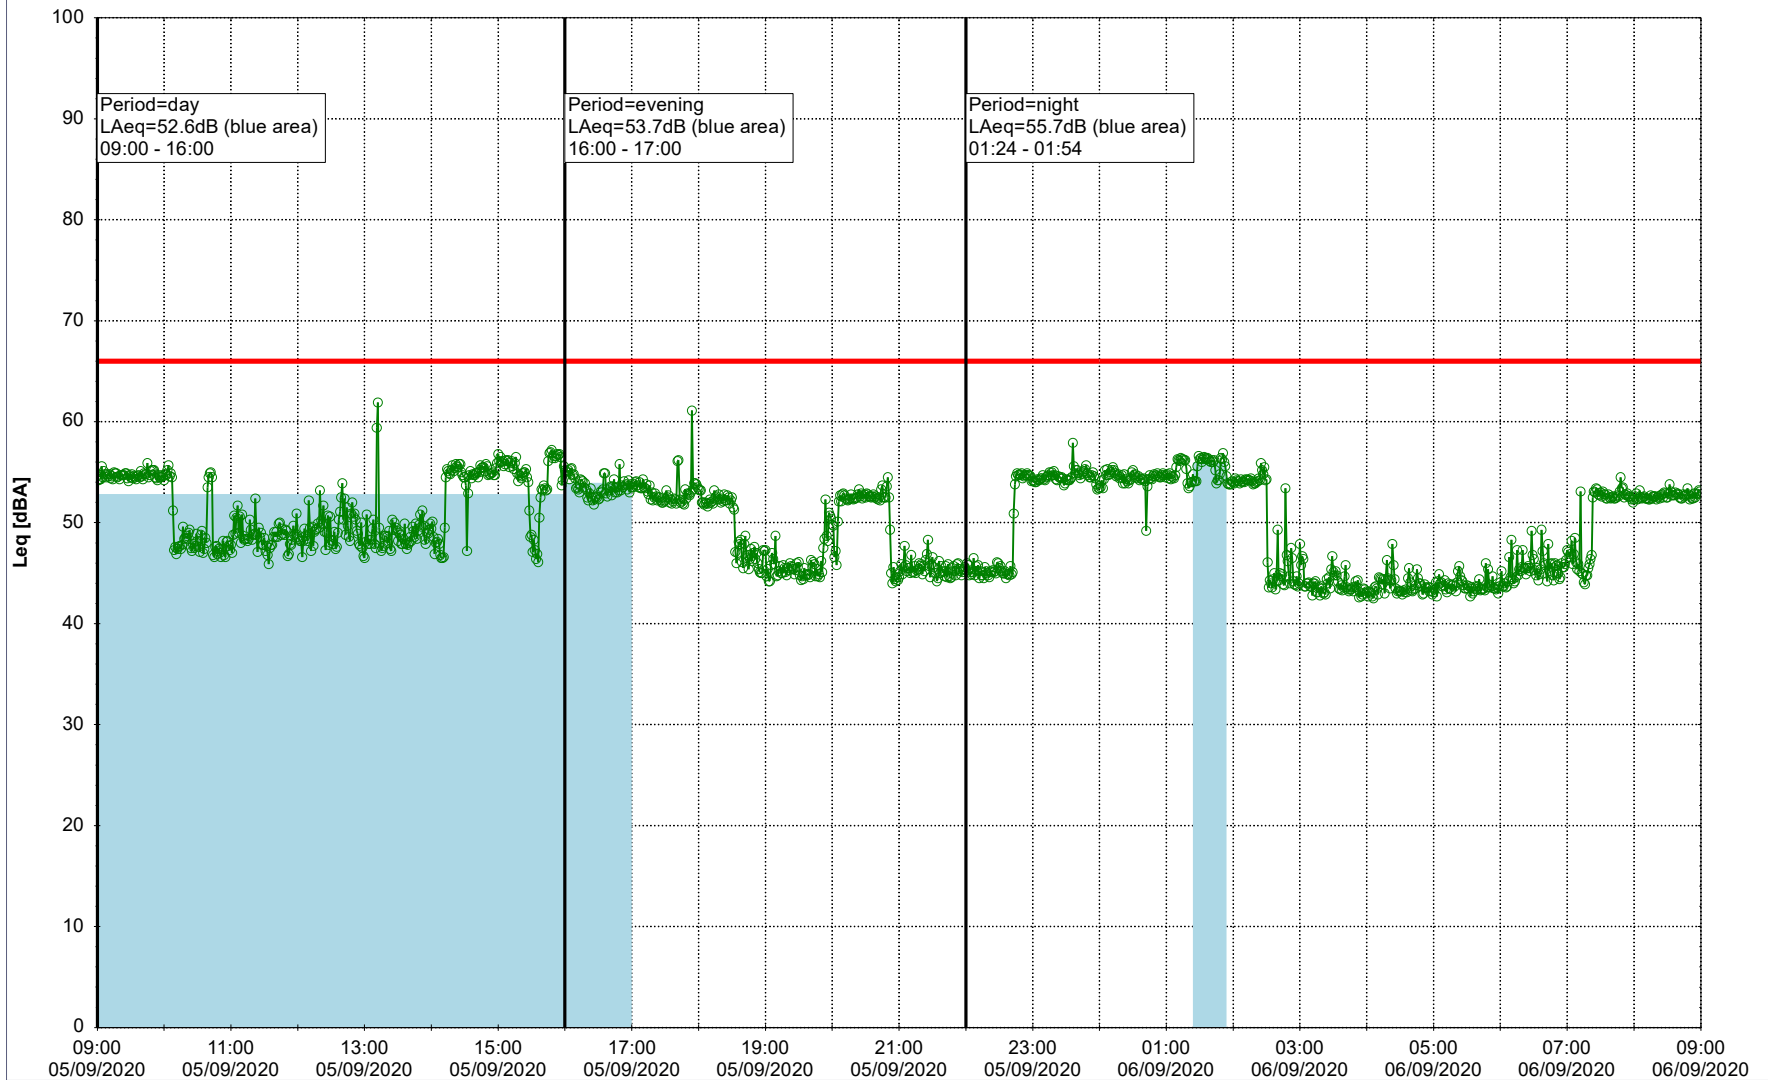

- Ørsted Værket

Noise Time Related Diagram

03/09/2020
04/09/2020

○○○ EBR-OVK_NS02

Project: Kronos Sydhavnen
Construction: Enghave Brygge
Location: N-V

Plan View

Remarks

- Ørsted Værket

Noise Time Related Diagram

04/09/2020
05/09/2020

○○○○ EBR-OVK_NS02

Project: Kronos Sydhavnen
Construction: Enghave Brygge
Location: N-V

Plan View

Remarks

- Ørsted Værket

Noise Time Related Diagram

05/09/2020
06/09/2020

○○○ EBR-OVK_NS02

Project: Kronos Sydhavnen
Construction: Enghave Brygge
Location: N-V

Plan View

Remarks

- Ørsted Værket

Noise Time Related Diagram

06/09/2020
07/09/2020