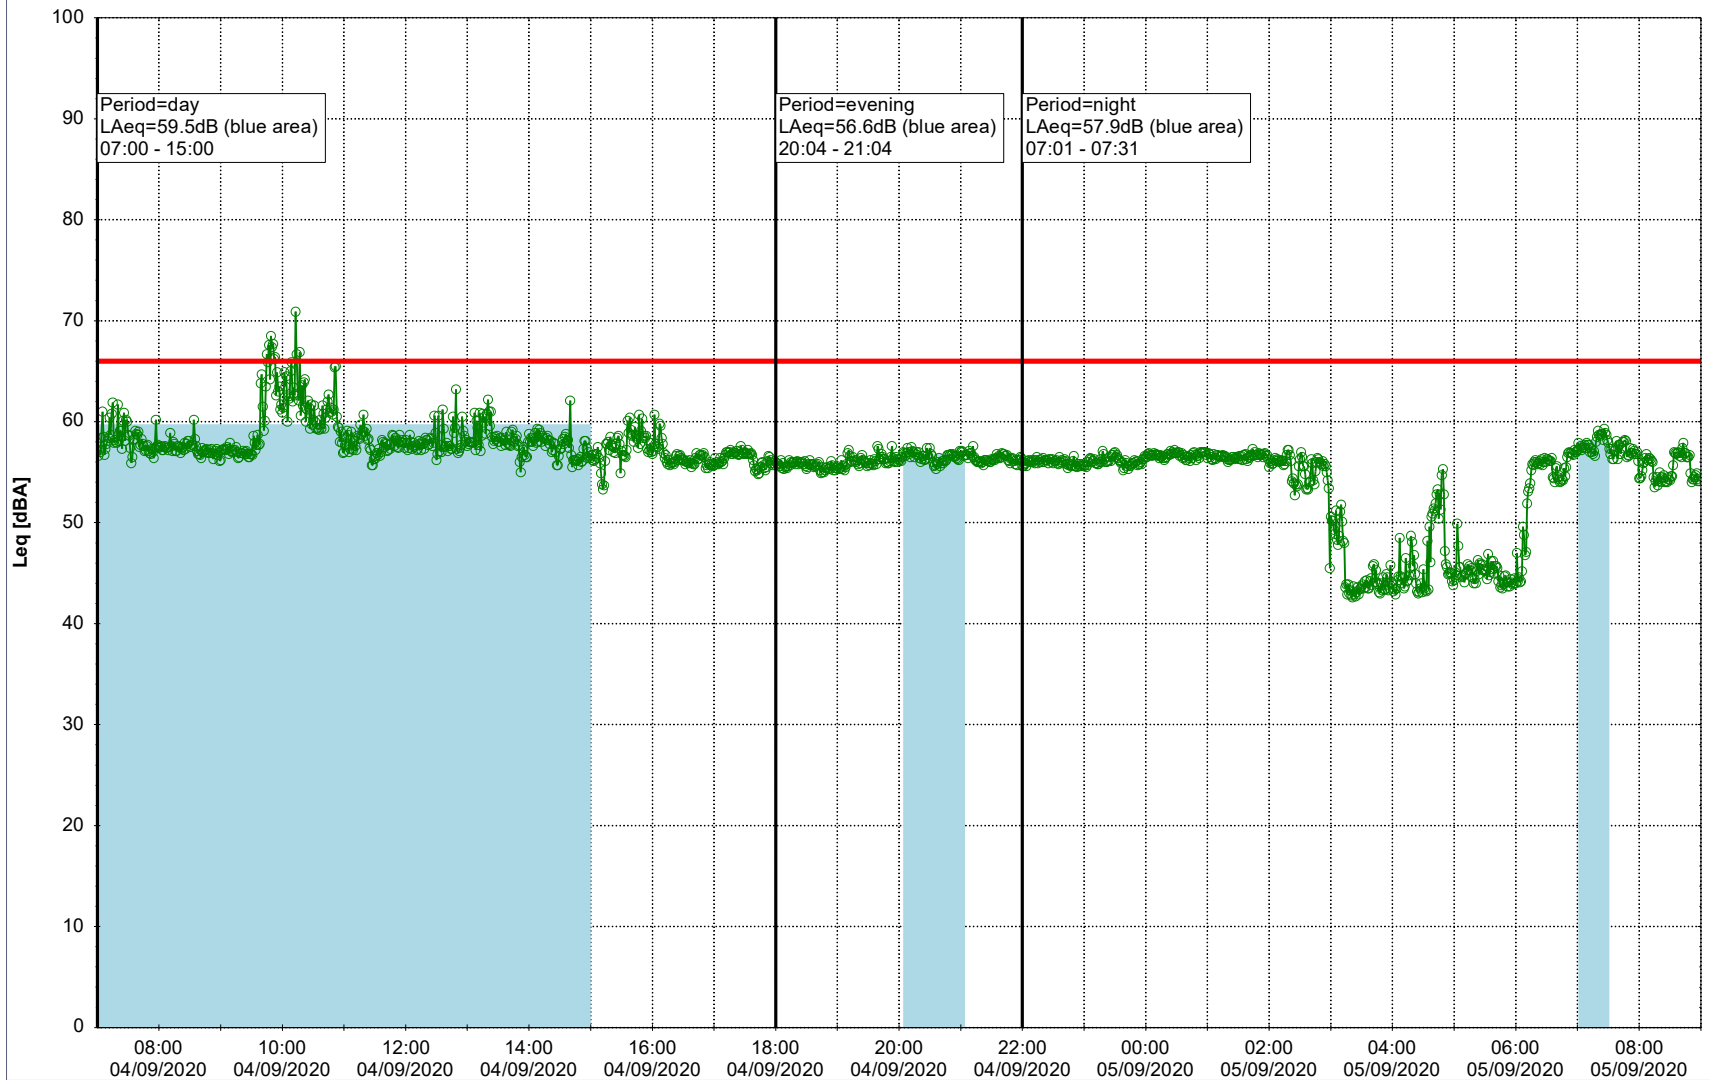

- Ørsted Værket

Noise Time Related Diagram

03/09/2020
04/09/2020

○○○ EBR-OVK_NS02

Project: Kronos Sydhavnen
Construction: Enghave Brygge
Location: N-V

Plan View

Remarks

- Ørsted Værket

Noise Time Related Diagram

04/09/2020
05/09/2020

○○○○ EBR-OVK_NS02

Project: Kronos Sydhavnen
Construction: Enghave Brygge
Location: N-V

Plan View

Remarks

- Ørsted Værket

Noise Time Related Diagram

05/09/2020
06/09/2020

○○○ EBR-OVK_NS02

Project: Kronos Sydhavnen
Construction: Enghave Brygge
Location: N-V

Plan View

Remarks

- Ørsted Værket

Noise Time Related Diagram

06/09/2020
07/09/2020