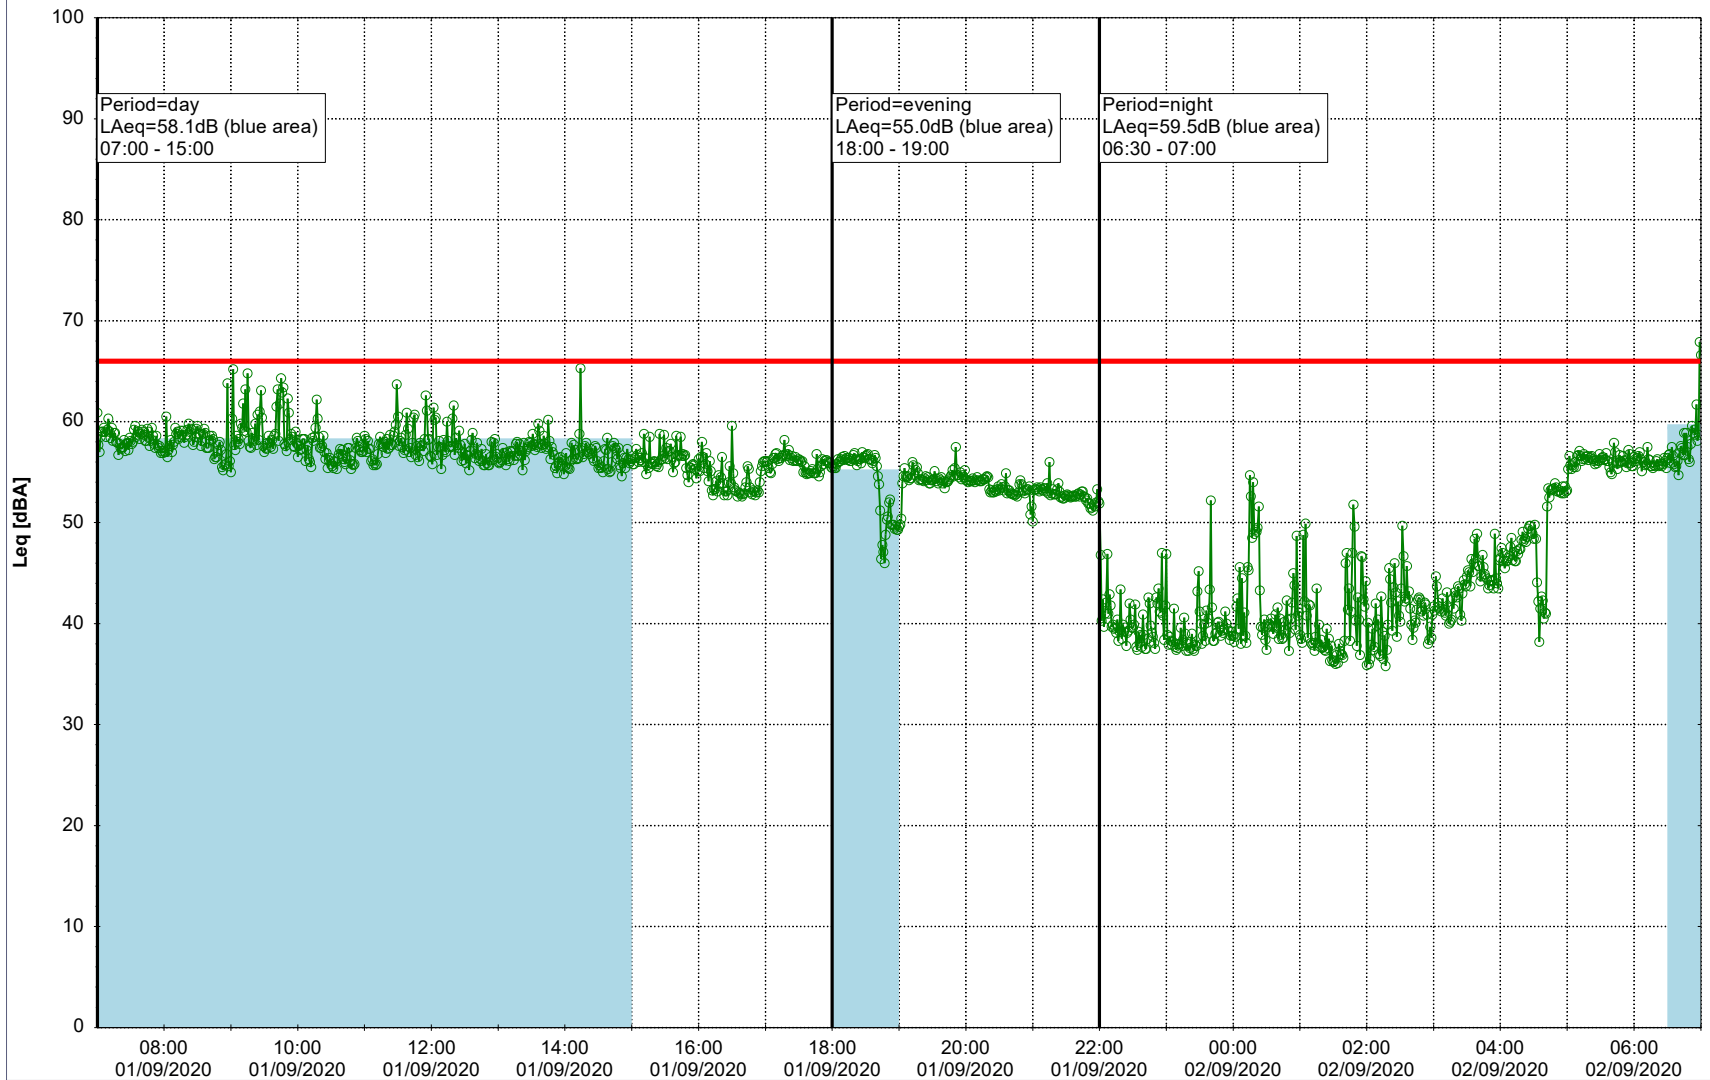

Plan View

Remarks

- Ørsted Værket

Noise Time Related Diagram

01/09/2020
02/09/2020

○○○ EBR-OVK_NS02

Project: Kronos Sydhavnen
Construction: Enghave Brygge
Location: N-V

Plan View

Remarks

- Ørsted Værket

Noise Time Related Diagram

02/09/2020
03/09/2020

○○○ EBR-OVK_NS02

Project: Kronos Sydhavnen
Construction: Enghave Brygge
Location: N-V

Plan View

Remarks

- Ørsted Værket

Noise Time Related Diagram

03/09/2020
04/09/2020

○○○ EBR-OVK_NS02

Project: Kronos Sydhavnen
Construction: Enghave Brygge
Location: N-V

Plan View

Remarks

- Ørsted Værket

Noise Time Related Diagram

04/09/2020
05/09/2020

○○○○ EBR-OVK_NS02

Project: Kronos Sydhavnen
Construction: Enghave Brygge
Location: N-V

Plan View

Remarks

- Ørsted Værket

Noise Time Related Diagram