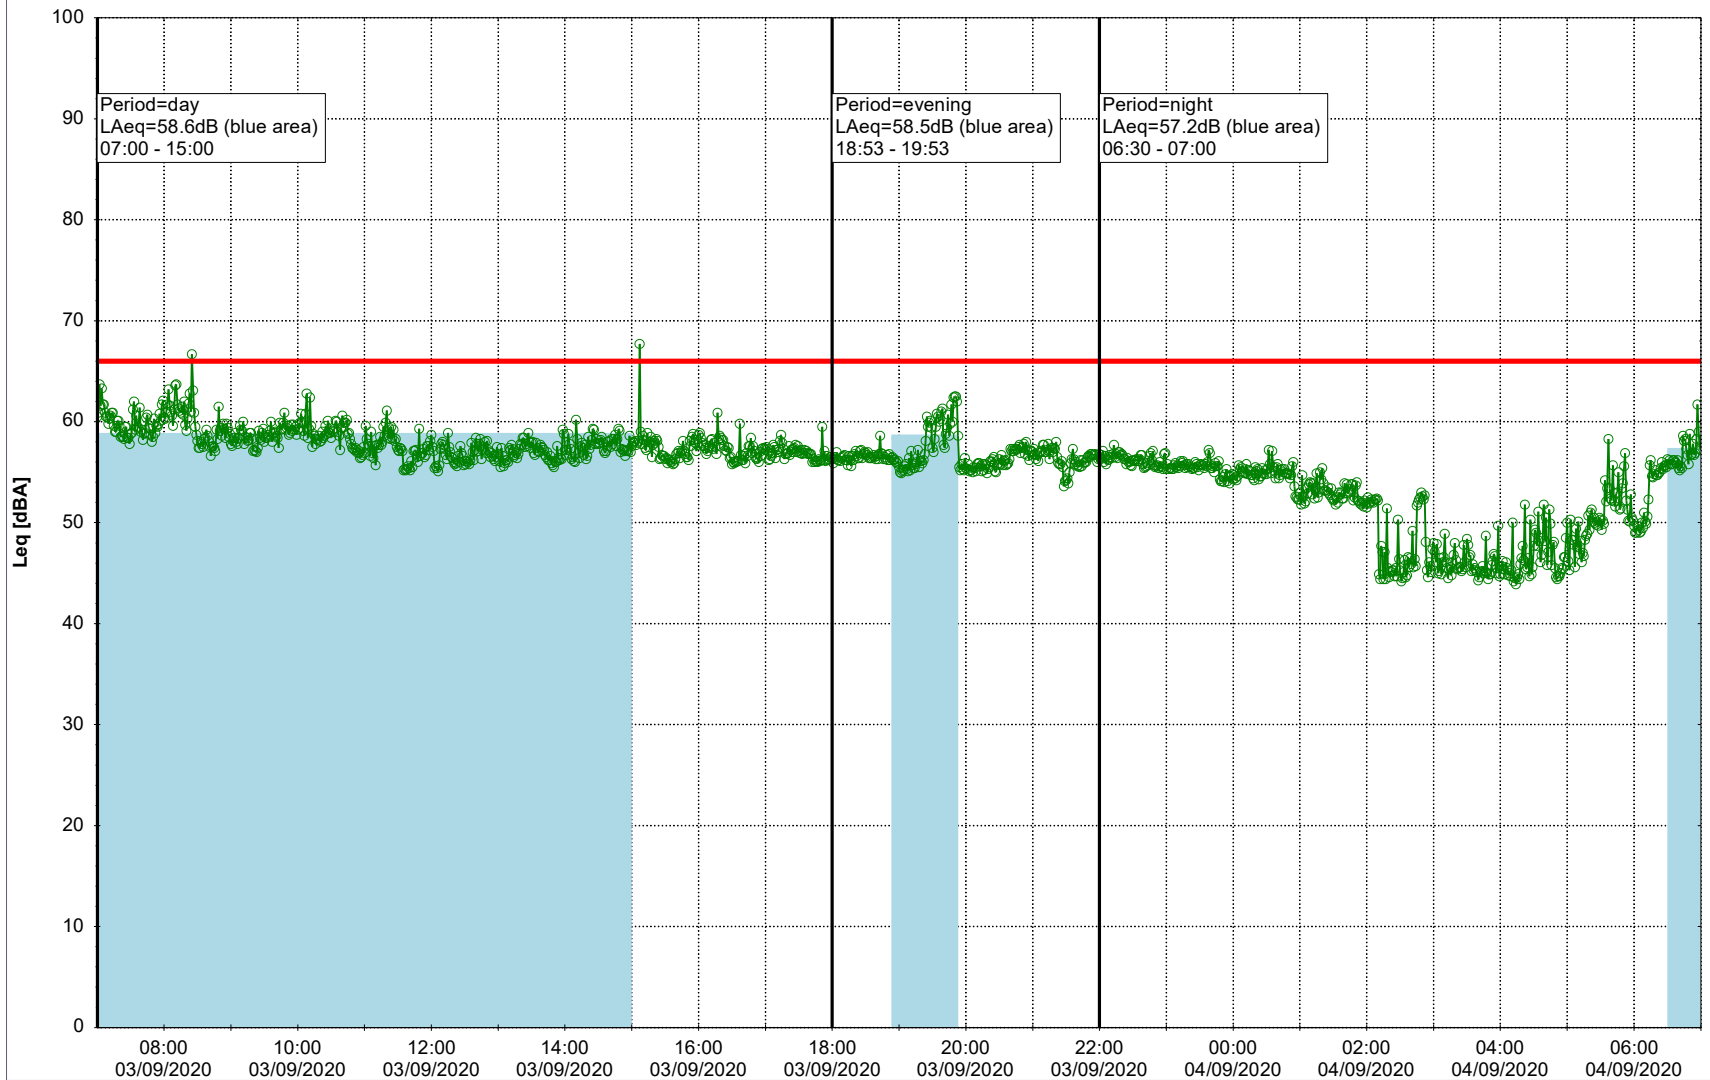

Remarks

- Ørsted Værket

Noise Time Related Diagram

02/09/2020
03/09/2020

○○○ EBR-OVK_NS02

Project: Kronos Sydhavnen
Construction: Enghave Brygge
Location: N-V

Plan View

Remarks

- Ørsted Værket

Noise Time Related Diagram

03/09/2020
04/09/2020

○○○ EBR-OVK_NS02

Project: Kronos Sydhavnen
Construction: Enghave Brygge
Location: N-V

Plan View

Remarks

- Ørsted Værket

Noise Time Related Diagram

04/09/2020
05/09/2020

○○○○ EBR-OVK_NS02

Project: Kronos Sydhavnen
Construction: Enghave Brygge
Location: N-V

Plan View

Remarks

- Ørsted Værket

Noise Time Related Diagram

05/09/2020
06/09/2020

○○○ EBR-OVK_NS02

Project: Kronos Sydhavnen
Construction: Enghave Brygge
Location: N-V

Plan View

Remarks

- Ørsted Værket

Noise Time Related Diagram

06/09/2020
07/09/2020