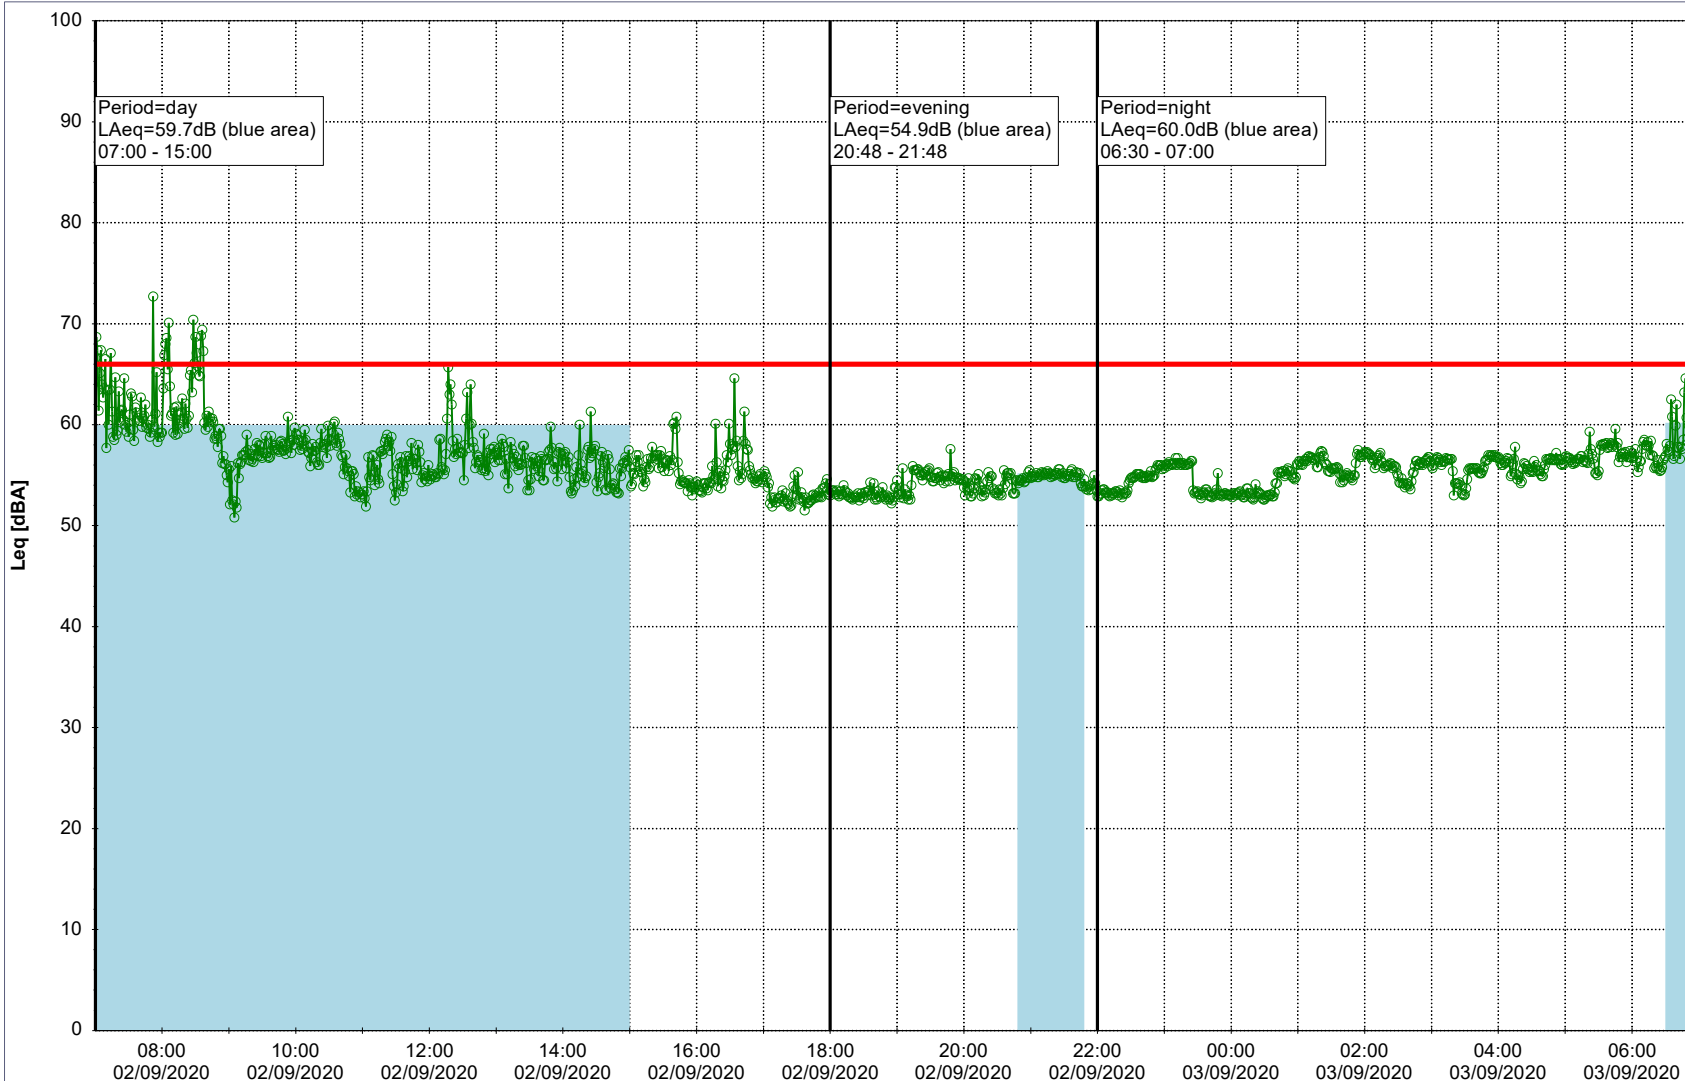

Plan View

Remarks

- Ørsted Værket

Noise Time Related Diagram

01/09/2020
02/09/2020

○○○ EBR-OVK_NS02

Project: Kronos Sydhavnen
Construction: Enghave Brygge
Location: N-V

Plan View

Remarks

- Ørsted Værket

Noise Time Related Diagram

02/09/2020
03/09/2020

○○○ EBR-OVK_NS02

Project: Kronos Sydhavnen
Construction: Enghave Brygge
Location: N-V

Plan View

Remarks

- Ørsted Værket

Noise Time Related Diagram

03/09/2020
04/09/2020

○○○ EBR-OVK_NS02

Project: Kronos Sydhavnen
Construction: Enghave Brygge
Location: N-V

Plan View

Remarks

- Ørsted Værket

05/09/2020
06/09/2020

○○○ EBR-OVK_NS02

Project: Kronos Sydhavnen
Construction: Enghave Brygge
Location: N-V

Plan View

Remarks

- Ørsted Værket

Noise Time Related Diagram

06/09/2020
07/09/2020