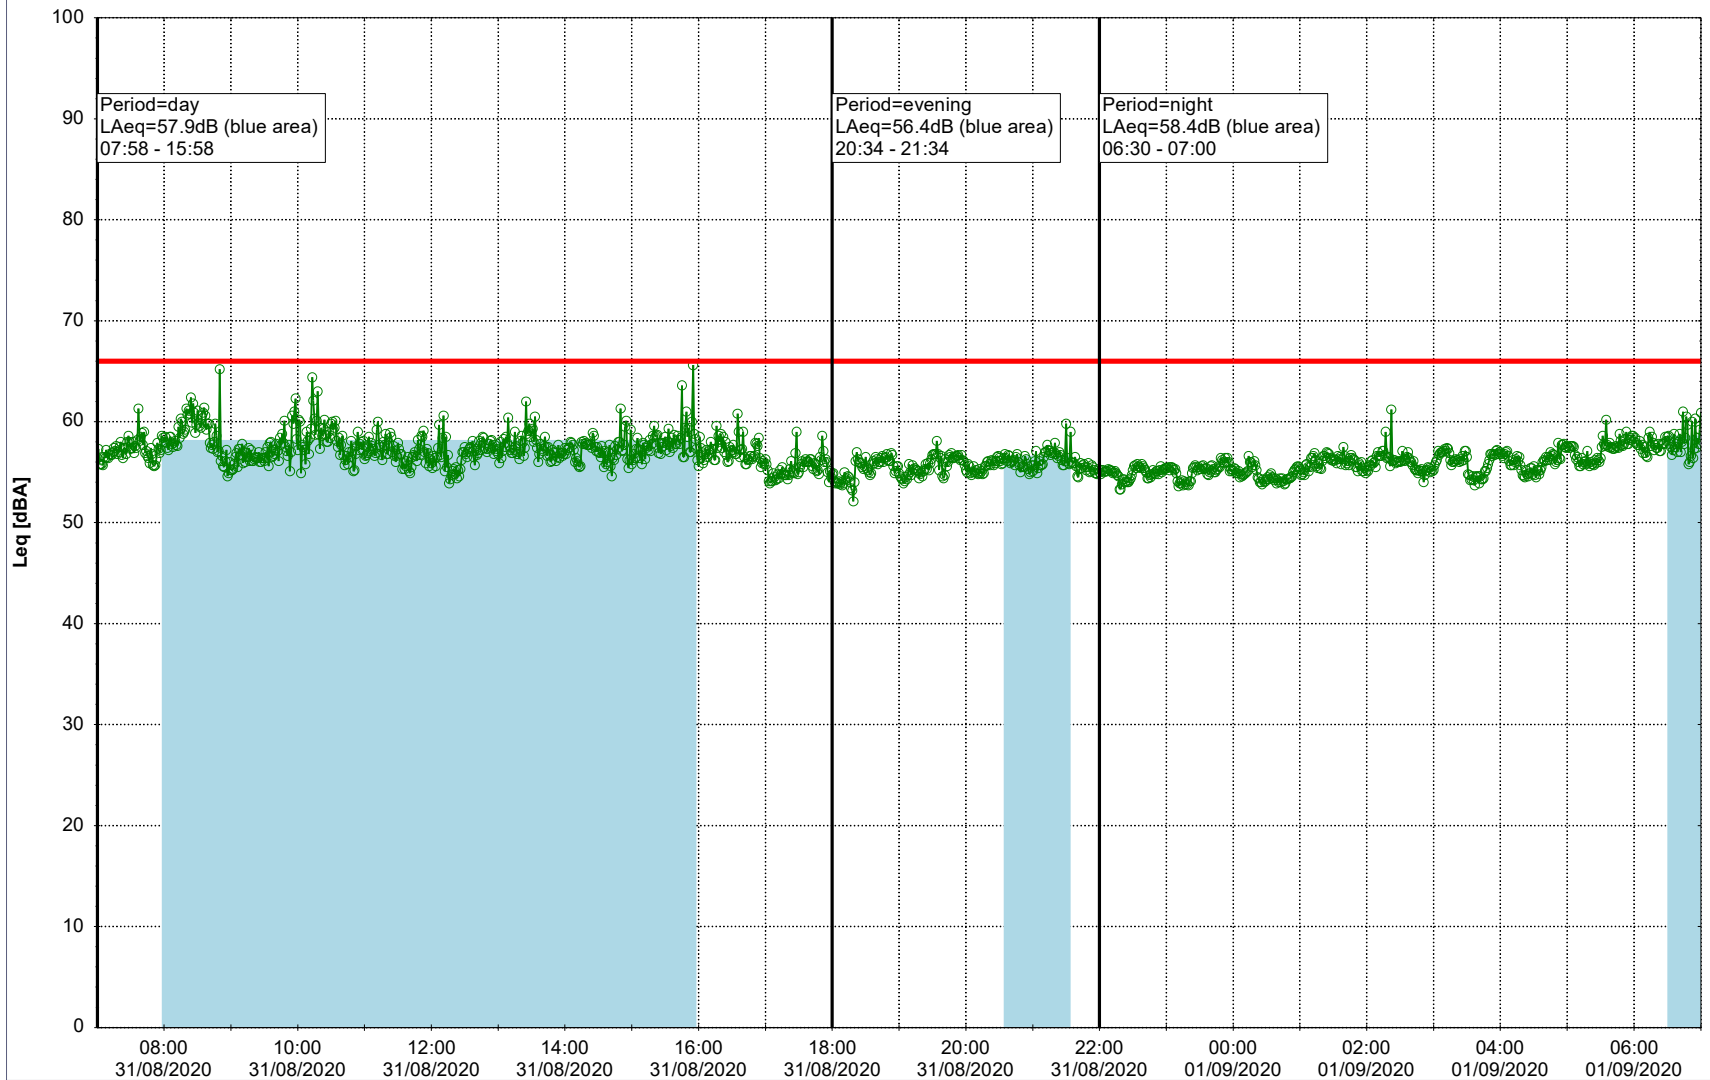

Project: Kronos Sydhavnen
Construction: Enghave Brygge
Location: N-V

Plan View

Remarks

- Ørsted Værket

Noise Time Related Diagram

31/08/2020
01/09/2020

○○○ EBR-OVK_NS02