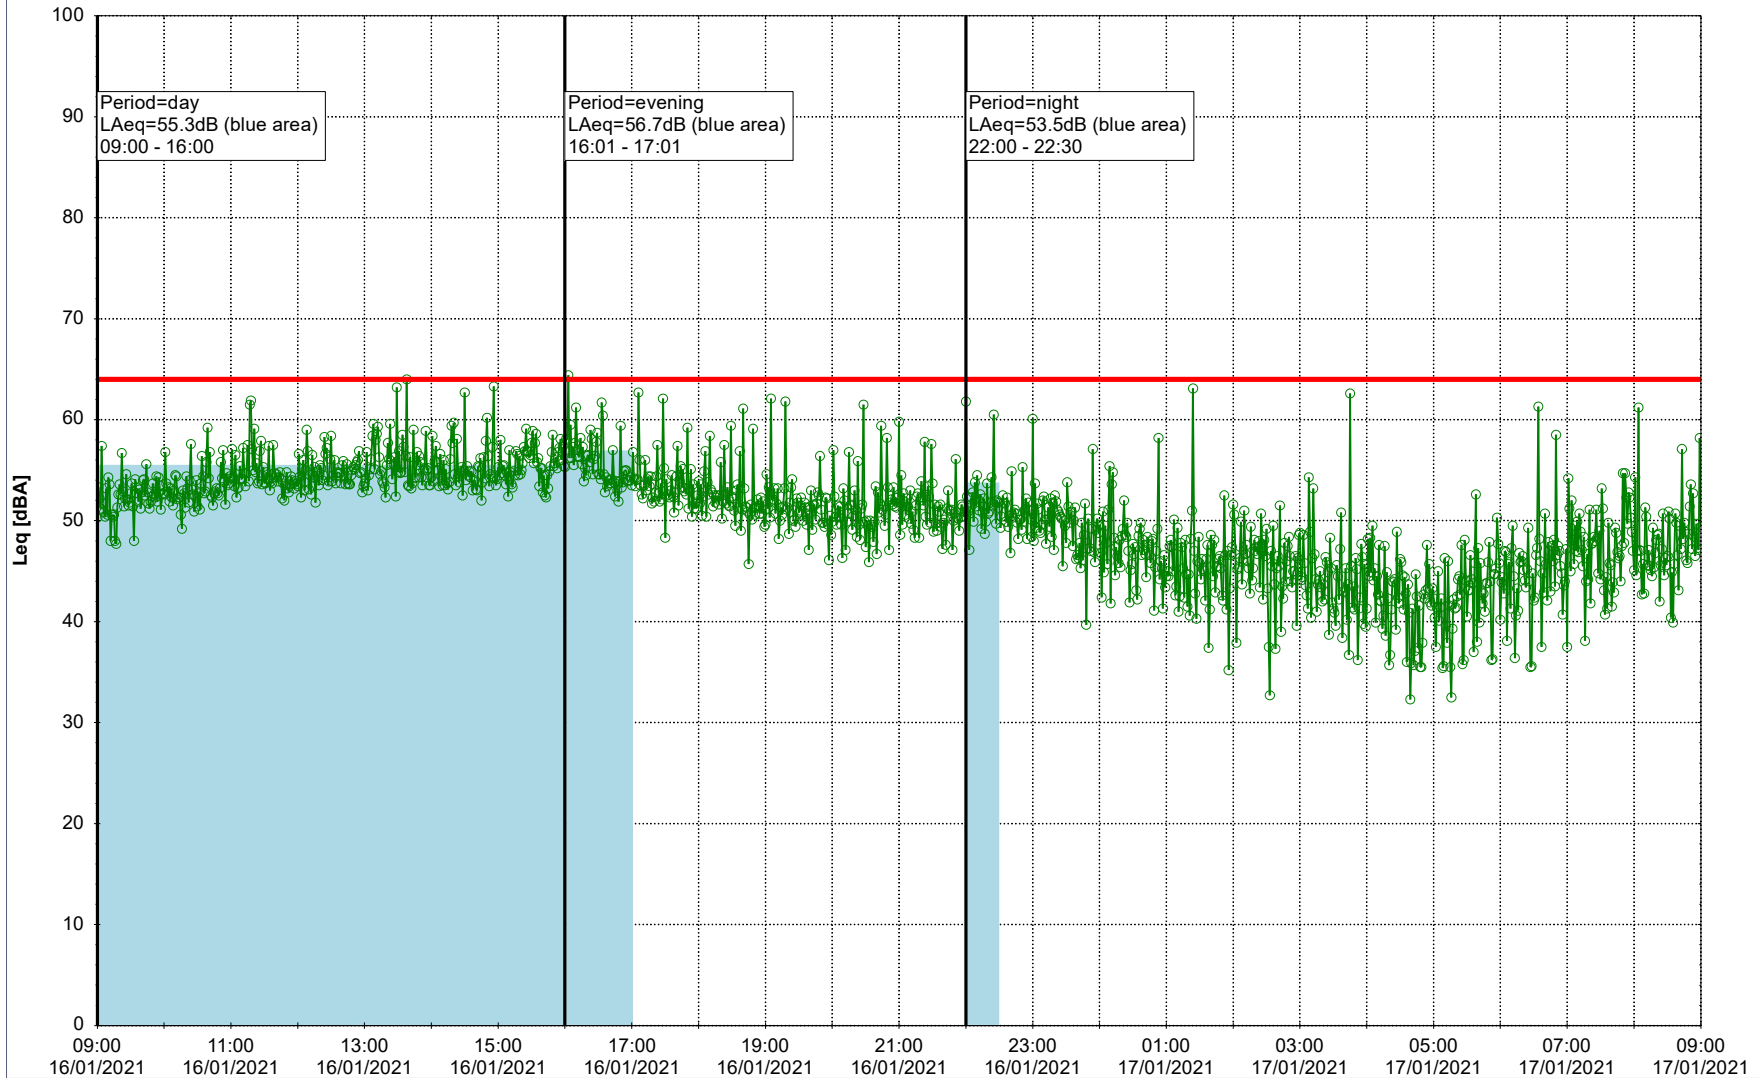

Plan View

Remarks

...

Noise Time Related Diagram

○○○ GAB_NS01

Project: Kronos Sydhavnen
Construction: Gåsebæk
Location: N-V

17/01/2021
18/01/2021

Noise Time Related Diagram