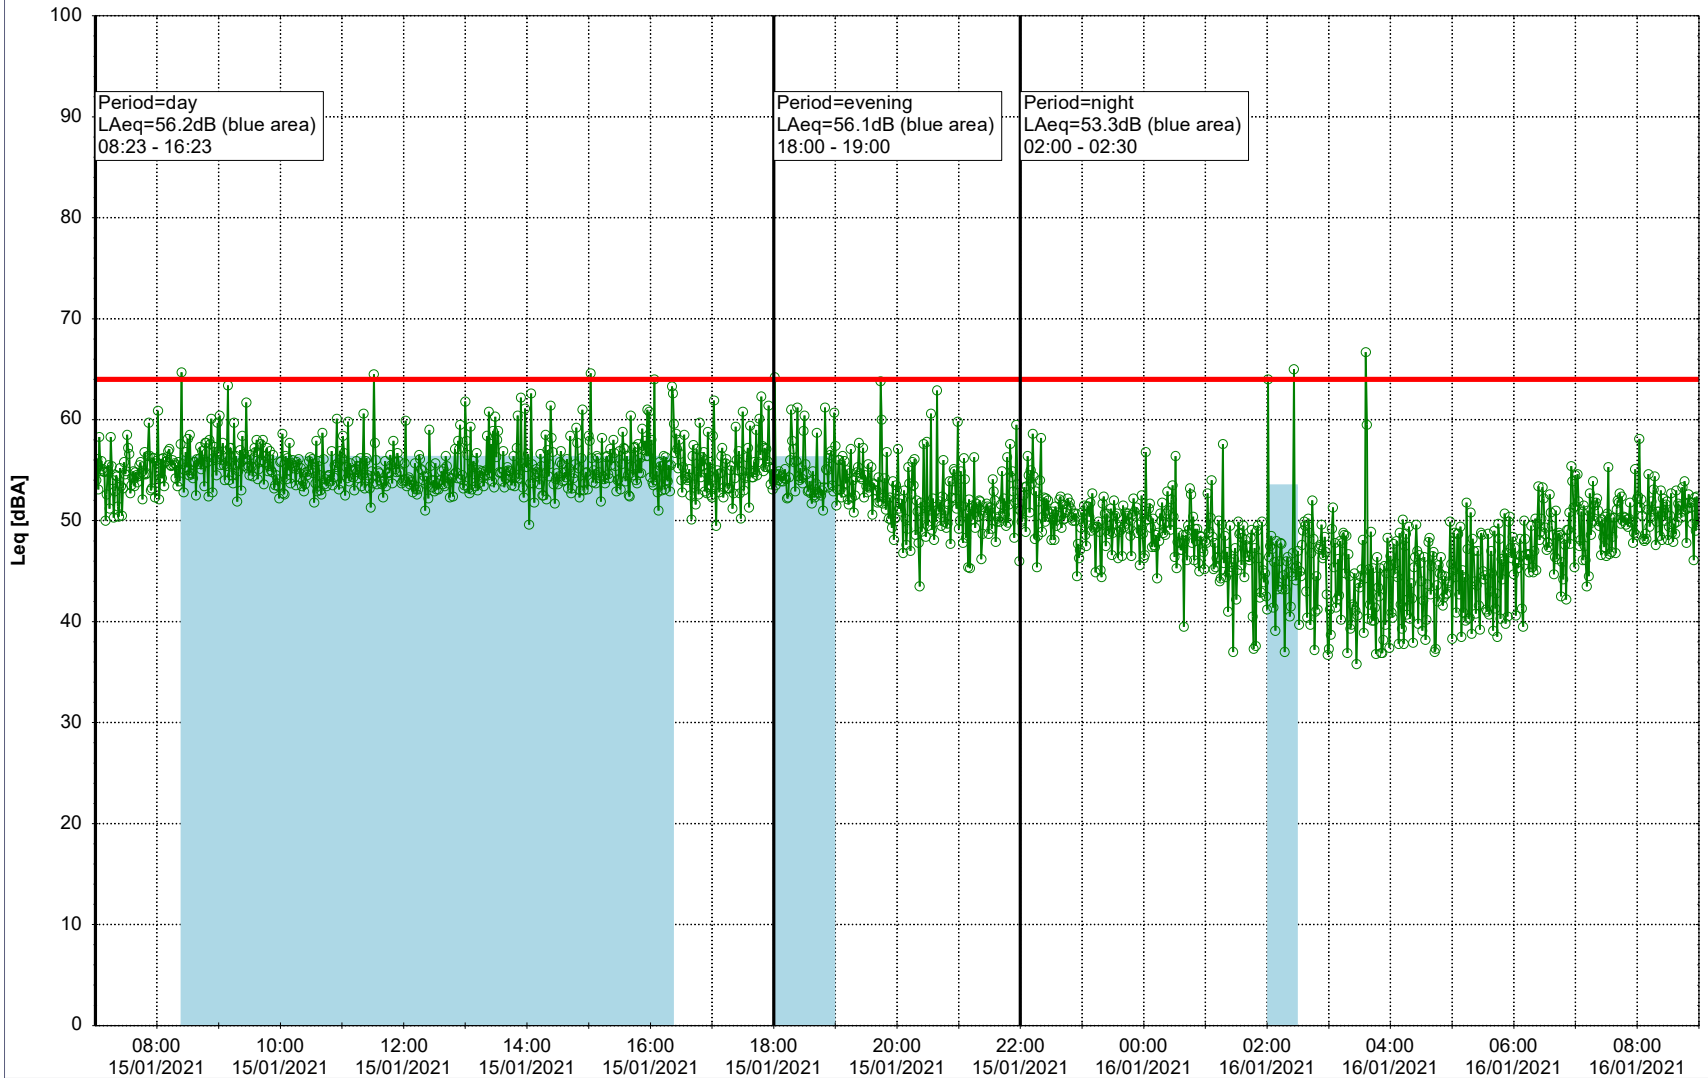

Project: Kronos Sydhavnen
Construction: Gåsebæk
Location: N-V

15/01/2021
16/01/2021

Remarks

...

Noise Time Related Diagram

○○○ GAB_NS01

Project: Kronos Sydhavnen
Construction: Gåsebæk
Location: N-V

16/01/2021
17/01/2021

Plan View

Remarks

...

Noise Time Related Diagram

○○○ GAB_NS01

Project: Kronos Sydhavnen
Construction: Gåsebæk
Location: N-V

17/01/2021
18/01/2021

Noise Time Related Diagram