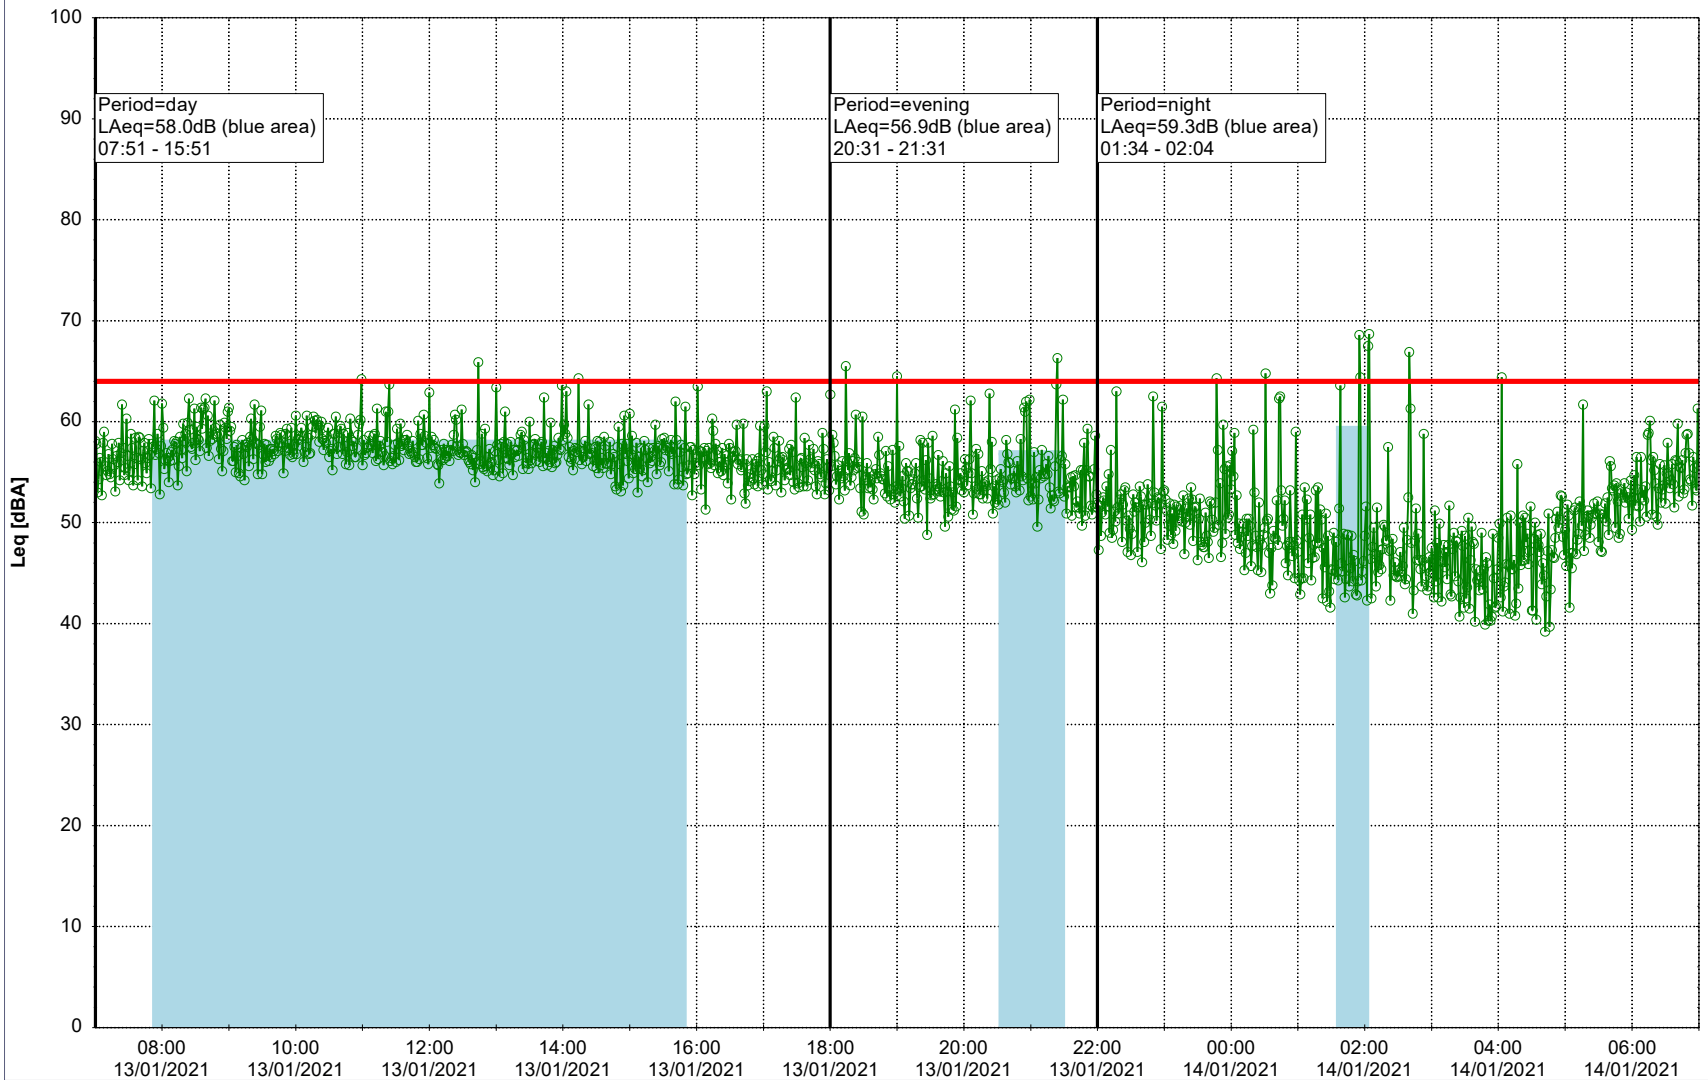

Remarks

...

Noise Time Related Diagram

○○○ GAB_NS01

Project: Kronos Sydhavnen
Construction: Gåsebæk
Location: N-V

Remarks

...

Noise Time Related Diagram

13/01/2021
14/01/2021

○○○ GAB_NS01

Project: Kronos Sydhavnen
Construction: Gåsebæk
Location: N-V

Remarks

...

Noise Time Related Diagram

14/01/2021
15/01/2021

○○○ GAB_NS01

Project: Kronos Sydhavnen
Construction: Gåsebæk
Location: N-V

15/01/2021
16/01/2021

Remarks

...

Noise Time Related Diagram

○○○ GAB_NS01

Project: Kronos Sydhavnen
Construction: Gåsebæk
Location: N-V

16/01/2021
17/01/2021

Plan View

Remarks

...

Noise Time Related Diagram

○○○ GAB_NS01

Project: Kronos Sydhavnen
Construction: Gåsebæk
Location: N-V

17/01/2021
18/01/2021

Noise Time Related Diagram