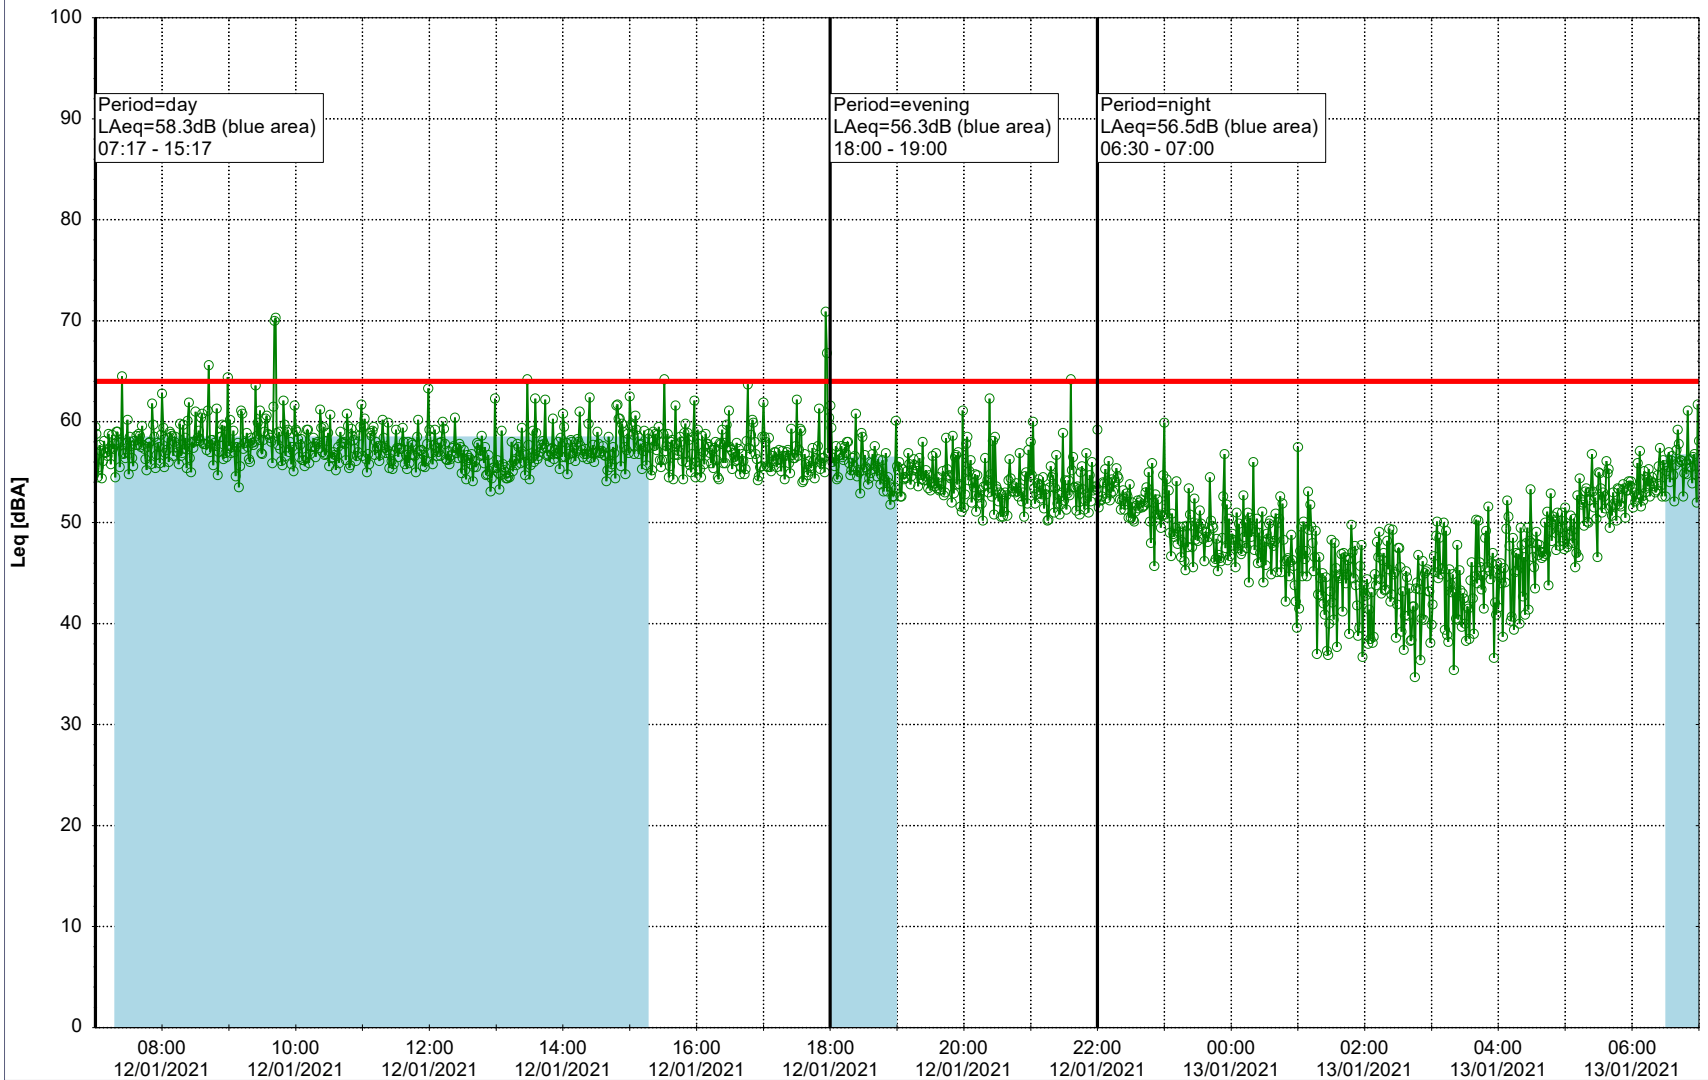

Project: Kronos Sydhavnen
Construction: Gåsebæk
Location: N-V

11/01/2021
12/01/2021

Remarks

...

Noise Time Related Diagram

○○○ GAB_NS01

Project: Kronos Sydhavnen
Construction: Gåsebæk
Location: N-V

12/01/2021
13/01/2021

Remarks

...

Noise Time Related Diagram

○○○ GAB_NS01

Project: Kronos Sydhavnen
Construction: Gåsebæk
Location: N-V

Remarks

...

Noise Time Related Diagram

Project: Kronos Sydhavnen
Construction: Gåsebæk
Location: N-V

15/01/2021
16/01/2021

Remarks

...

Noise Time Related Diagram

○○○ GAB_NS01

Project: Kronos Sydhavnen
Construction: Gåsebæk
Location: N-V

16/01/2021
17/01/2021

Plan View

Remarks

...

Noise Time Related Diagram

○○○ GAB_NS01

Project: Kronos Sydhavnen
Construction: Gåsebæk
Location: N-V

17/01/2021
18/01/2021

Noise Time Related Diagram