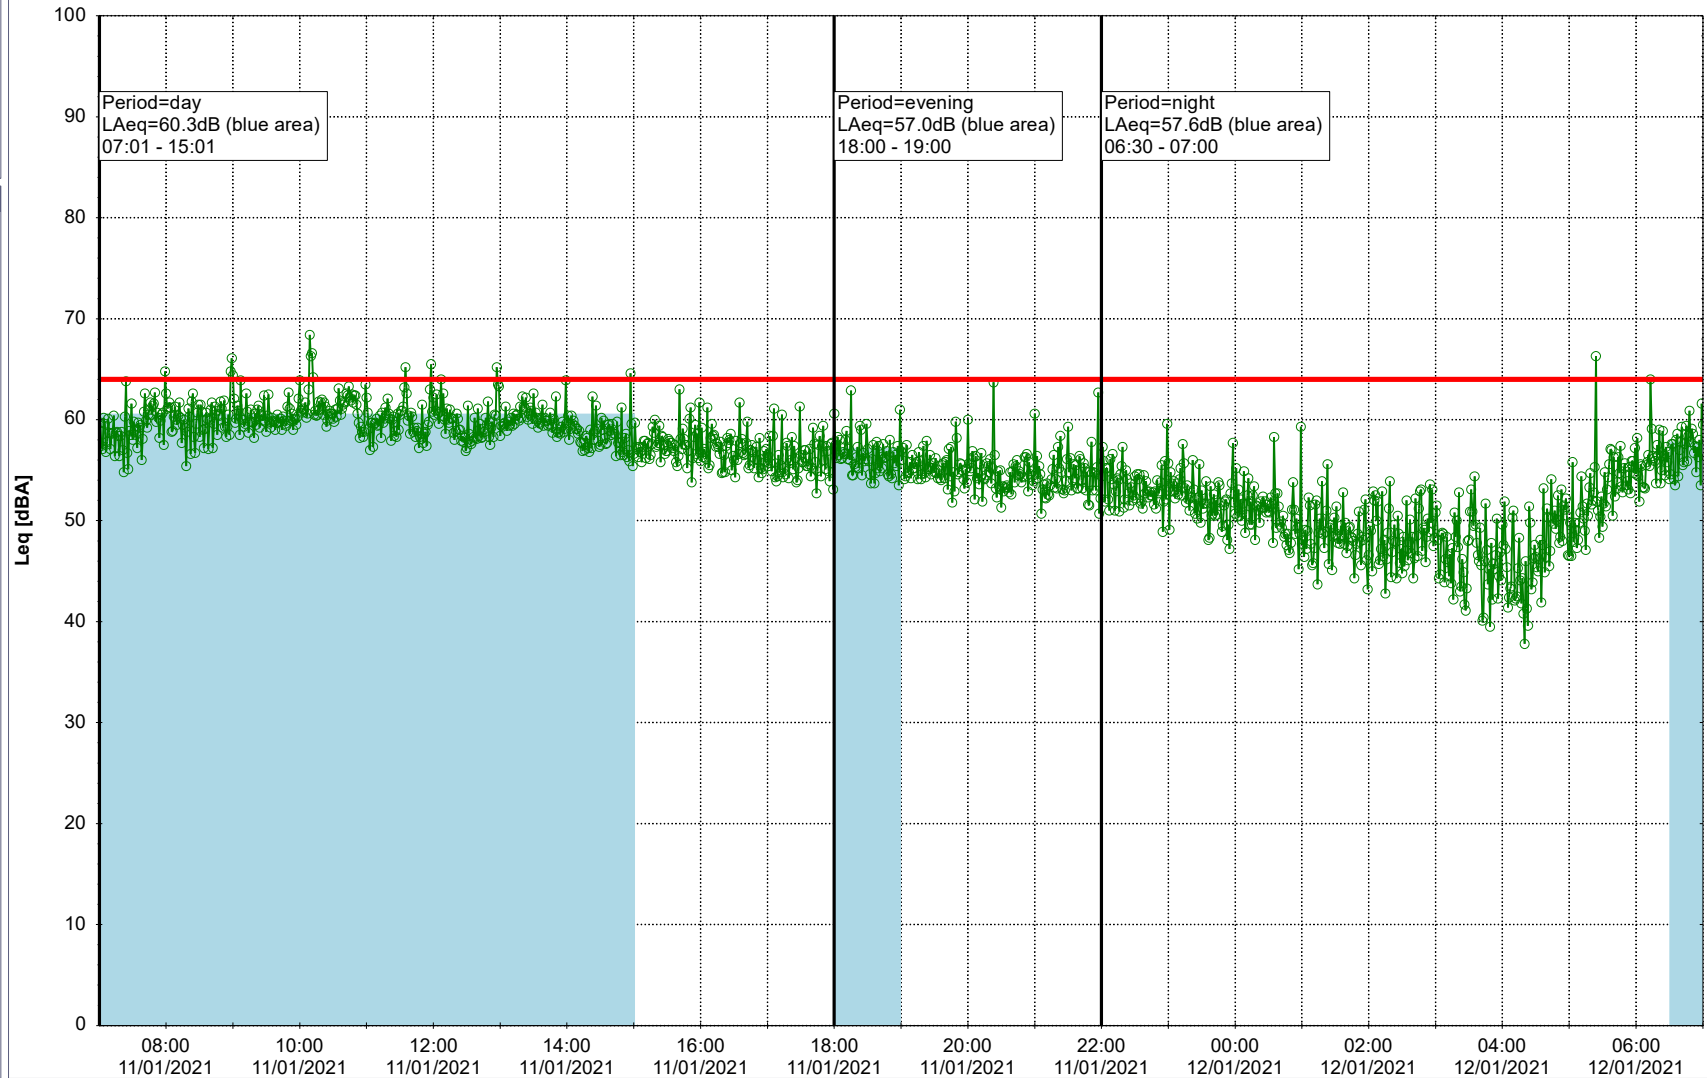

Project: Kronos Sydhavnen
Construction: Gåsebæk
Location: N-V

11/01/2021
12/01/2021

Remarks

...

Noise Time Related Diagram

○○○ GAB_NS01

Project: Kronos Sydhavnen
Construction: Gåsebæk
Location: N-V

12/01/2021
13/01/2021

Remarks

...

Noise Time Related Diagram

○○○ GAB_NS01

Project: Kronos Sydhavnen
Construction: Gåsebæk
Location: N-V

Remarks

...

Noise Time Related Diagram

Project: Kronos Sydhavnen
Construction: Gåsebæk
Location: N-V

15/01/2021
16/01/2021

Remarks

...

Noise Time Related Diagram

○○○ GAB_NS01

Project: Kronos Sydhavnen
Construction: Gåsebæk
Location: N-V

16/01/2021
17/01/2021

Plan View

Remarks

...

Noise Time Related Diagram

○○○ GAB_NS01

Project: Kronos Sydhavnen
Construction: Gåsebæk
Location: N-V

17/01/2021
18/01/2021

Noise Time Related Diagram