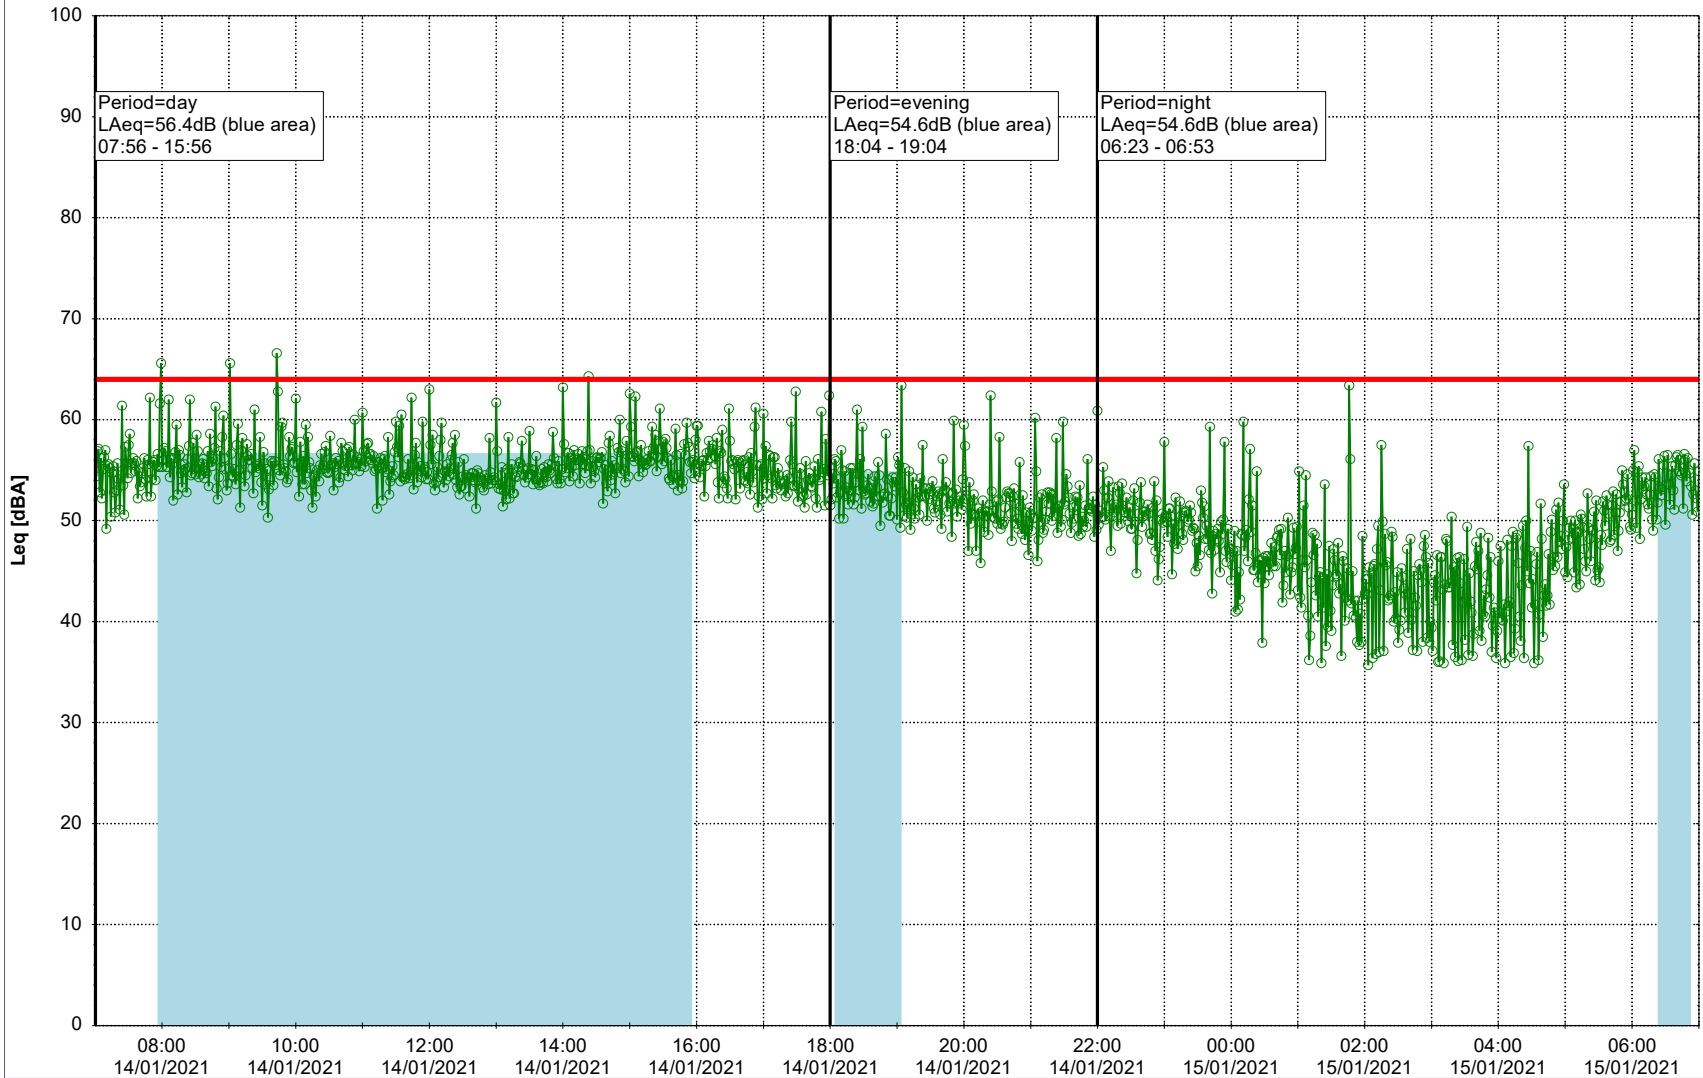

Remarks

...

Noise Time Related Diagram

○○○ GAB_NS01

Project: Kronos Sydhavnen
Construction: Gåsebæk
Location: N-V

Remarks

...

Noise Time Related Diagram

13/01/2021
14/01/2021

○○○ GAB_NS01

Project: Kronos Sydhavnen
Construction: Gåsebæk
Location: N-V

Remarks

...

Noise Time Related Diagram

14/01/2021
15/01/2021

○○○ GAB_NS01

Project: Kronos Sydhavnen
Construction: Gåsebæk
Location: N-V

15/01/2021
16/01/2021

Remarks

...

Noise Time Related Diagram

○○○ GAB_NS01

Project: Kronos Sydhavnen
Construction: Gåsebæk
Location: N-V

16/01/2021
17/01/2021

Plan View

Remarks

...

Noise Time Related Diagram

○○○ GAB_NS01

Project: Kronos Sydhavnen
Construction: Gåsebæk
Location: N-V

17/01/2021
18/01/2021

Noise Time Related Diagram