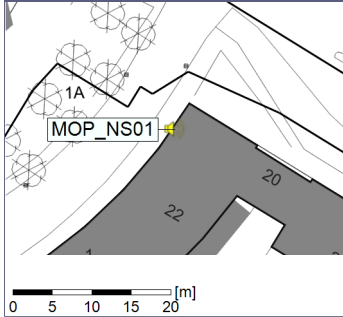

Project: Kronos Sydhavnen
Construction: Mozarts Plads
Location: N-V

20/04/2020
21/04/2020

Plan View

Remarks

...

Noise Time Related Diagram

○○○ MOP_NS01

Project: Kronos Sydhavnen
Construction: Mozarts Plads
Location: N-V