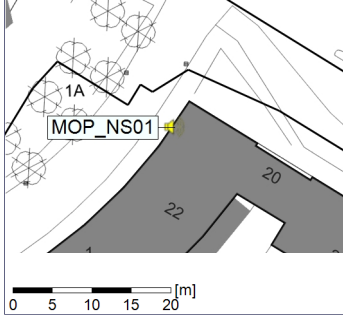

Project: Kronos Sydhavnen
Construction: Mozarts Plads
Location: N-V

Plan View