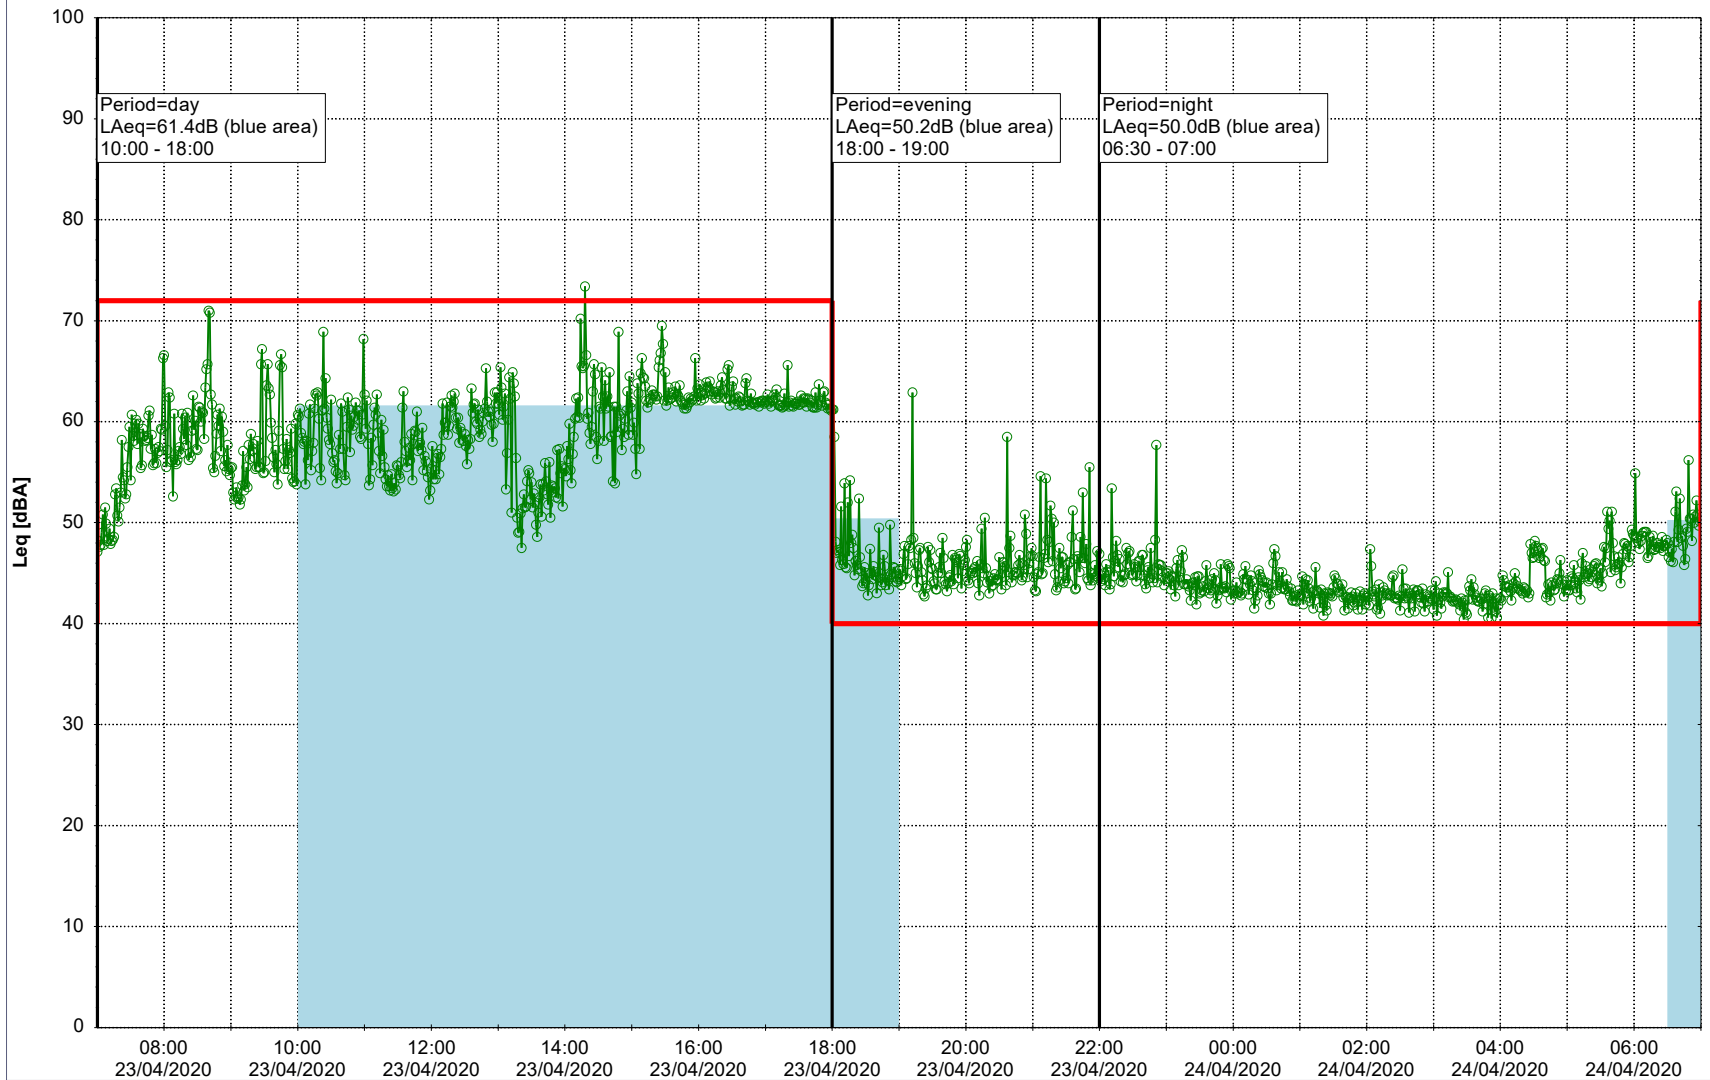

Plan View

Remarks

...

Noise Time Related Diagram

○○○○ MOP_NS01

Project: Kronos Sydhavnen
Construction: Mozarts Plads
Location: N-V

23/04/2020
24/04/2020

Plan View

Remarks

...

Noise Time Related Diagram

○○○○ MOP_NS01

Project: Kronos Sydhavnen
Construction: Mozarts Plads
Location: N-V

24/04/2020
25/04/2020

Plan View

Remarks