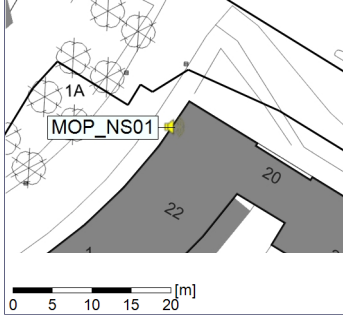

Project: Kronos Sydhavnen
Construction: Mozarts Plads
Location: N-V

22/04/2020
23/04/2020

Plan View