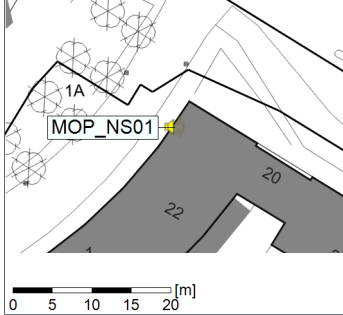

...

Noise Time Related Diagram

○○○○ MOP_NS01

Project: Kronos Sydhavnen
Construction: Mozarts Plads
Location: N-V

25/04/2020
26/04/2020

Plan View

Remarks

...