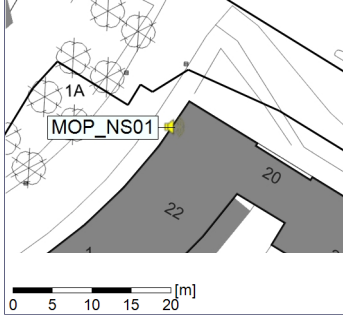

Noise Time Related Diagram

○○○○ MOP_NS01

Project: Kronos Sydhavnen
Construction: Mozarts Plads
Location: N-V

26/04/2020
27/04/2020

Plan View

Remarks

...

Noise Time Related Diagram