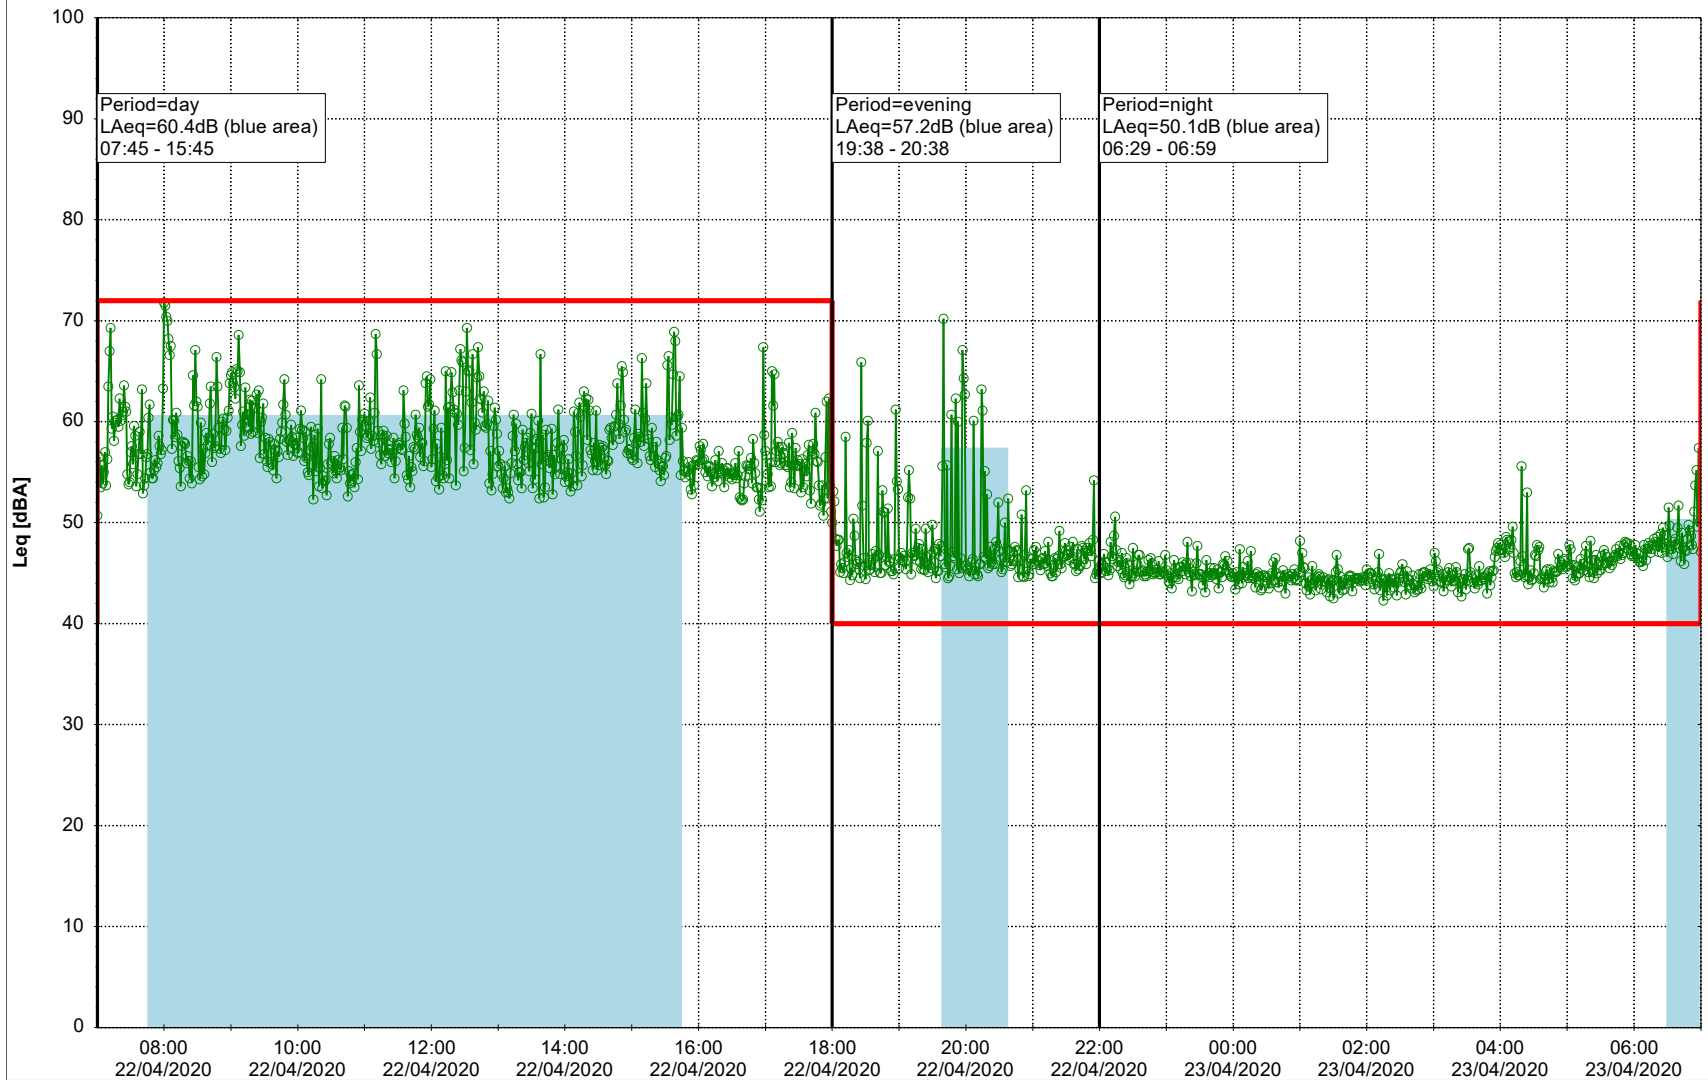

Plan View

Remarks

...

Noise Time Related Diagram

○○○○ MOP_NS01

Project: Kronos Sydhavnen
Construction: Mozarts Plads
Location: N-V

23/04/2020
24/04/2020

Plan View

Remarks

...

Noise Time Related Diagram

○○○○ MOP_NS01

Project: Kronos Sydhavnen
Construction: Mozarts Plads
Location: N-V

24/04/2020
25/04/2020

Plan View

Remarks