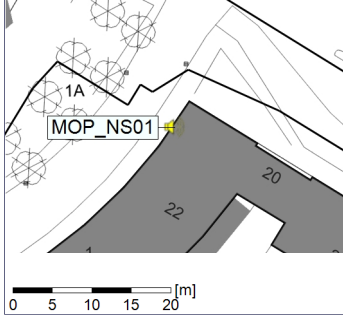

Remarks

...

Noise Time Related Diagram

○○○○ MOP_NS01

Project: Kronos Sydhavnen
Construction: Mozarts Plads
Location: N-V

24/04/2020
25/04/2020

Plan View

Remarks