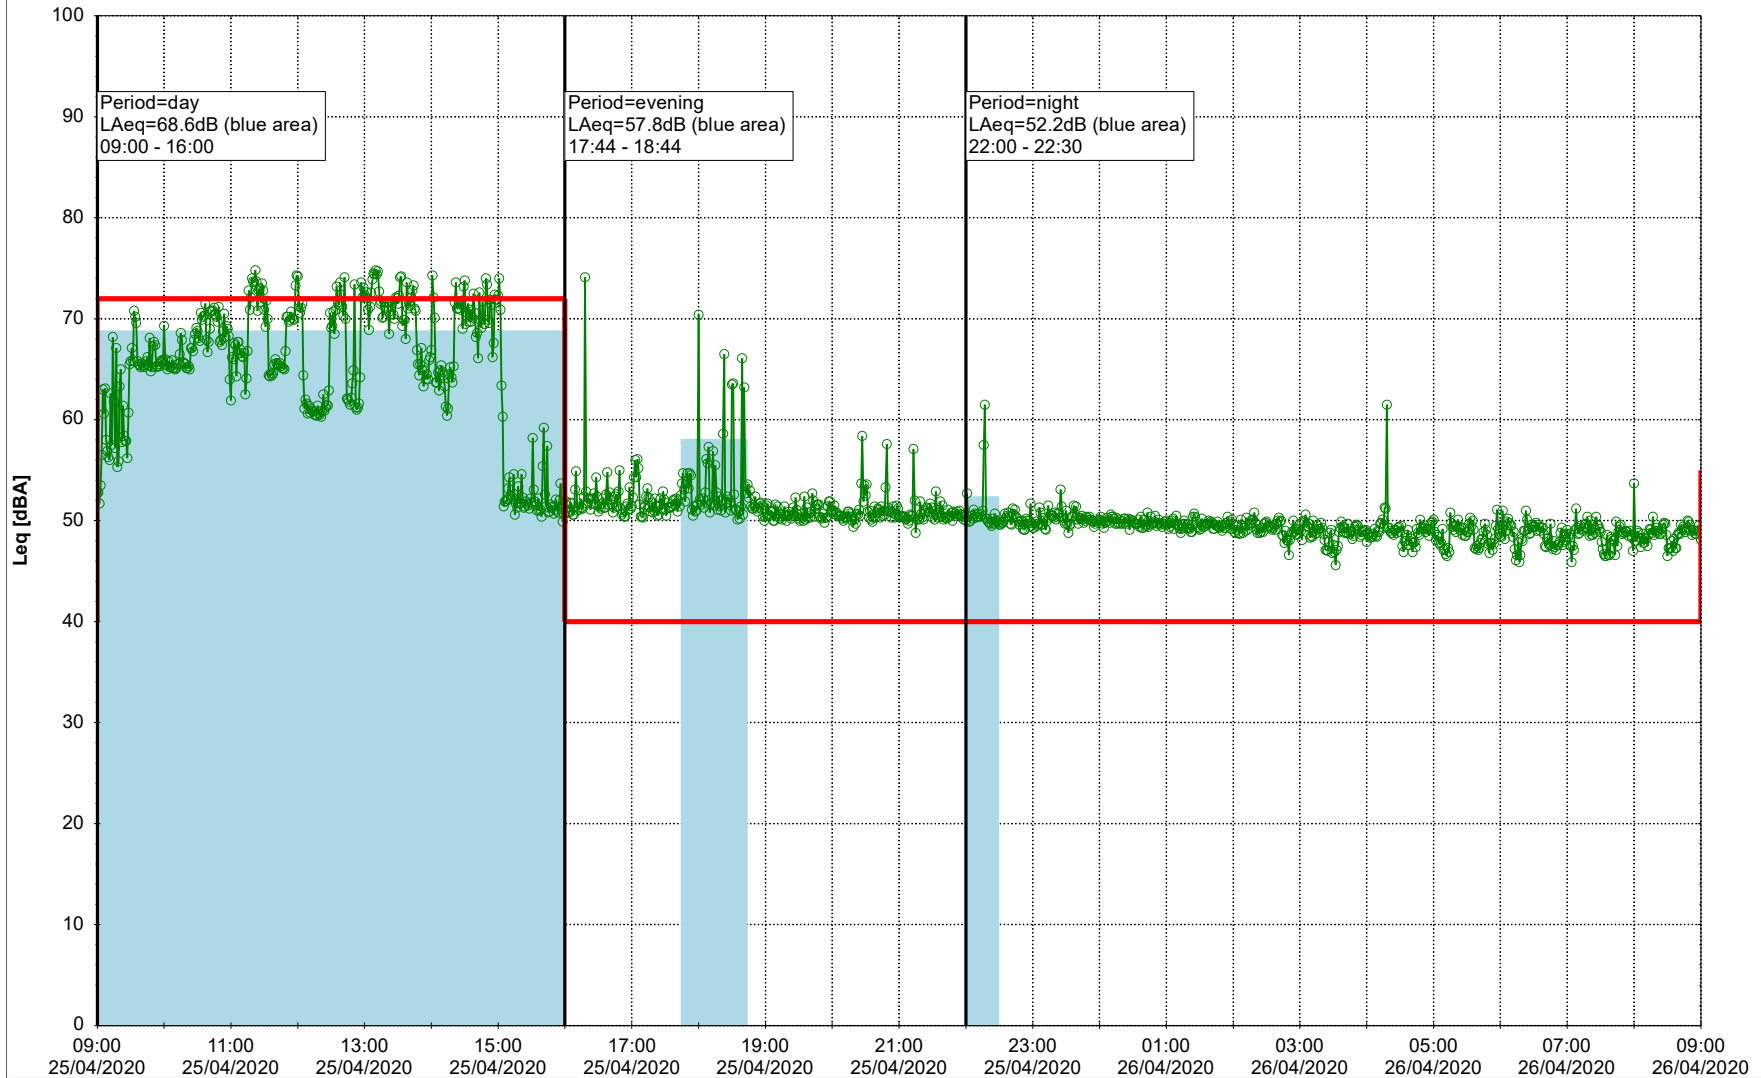

...

Noise Time Related Diagram

○○○○ MOP_NS01

Project: Kronos Sydhavnen
Construction: Mozarts Plads
Location: N-V

25/04/2020
26/04/2020

Plan View

Remarks

...

Noise Time Related Diagram

○○○○ MOP_NS01

Project: Kronos Sydhavnen
Construction: Mozarts Plads
Location: N-V

26/04/2020
27/04/2020

Plan View

Remarks

...

Noise Time Related Diagram