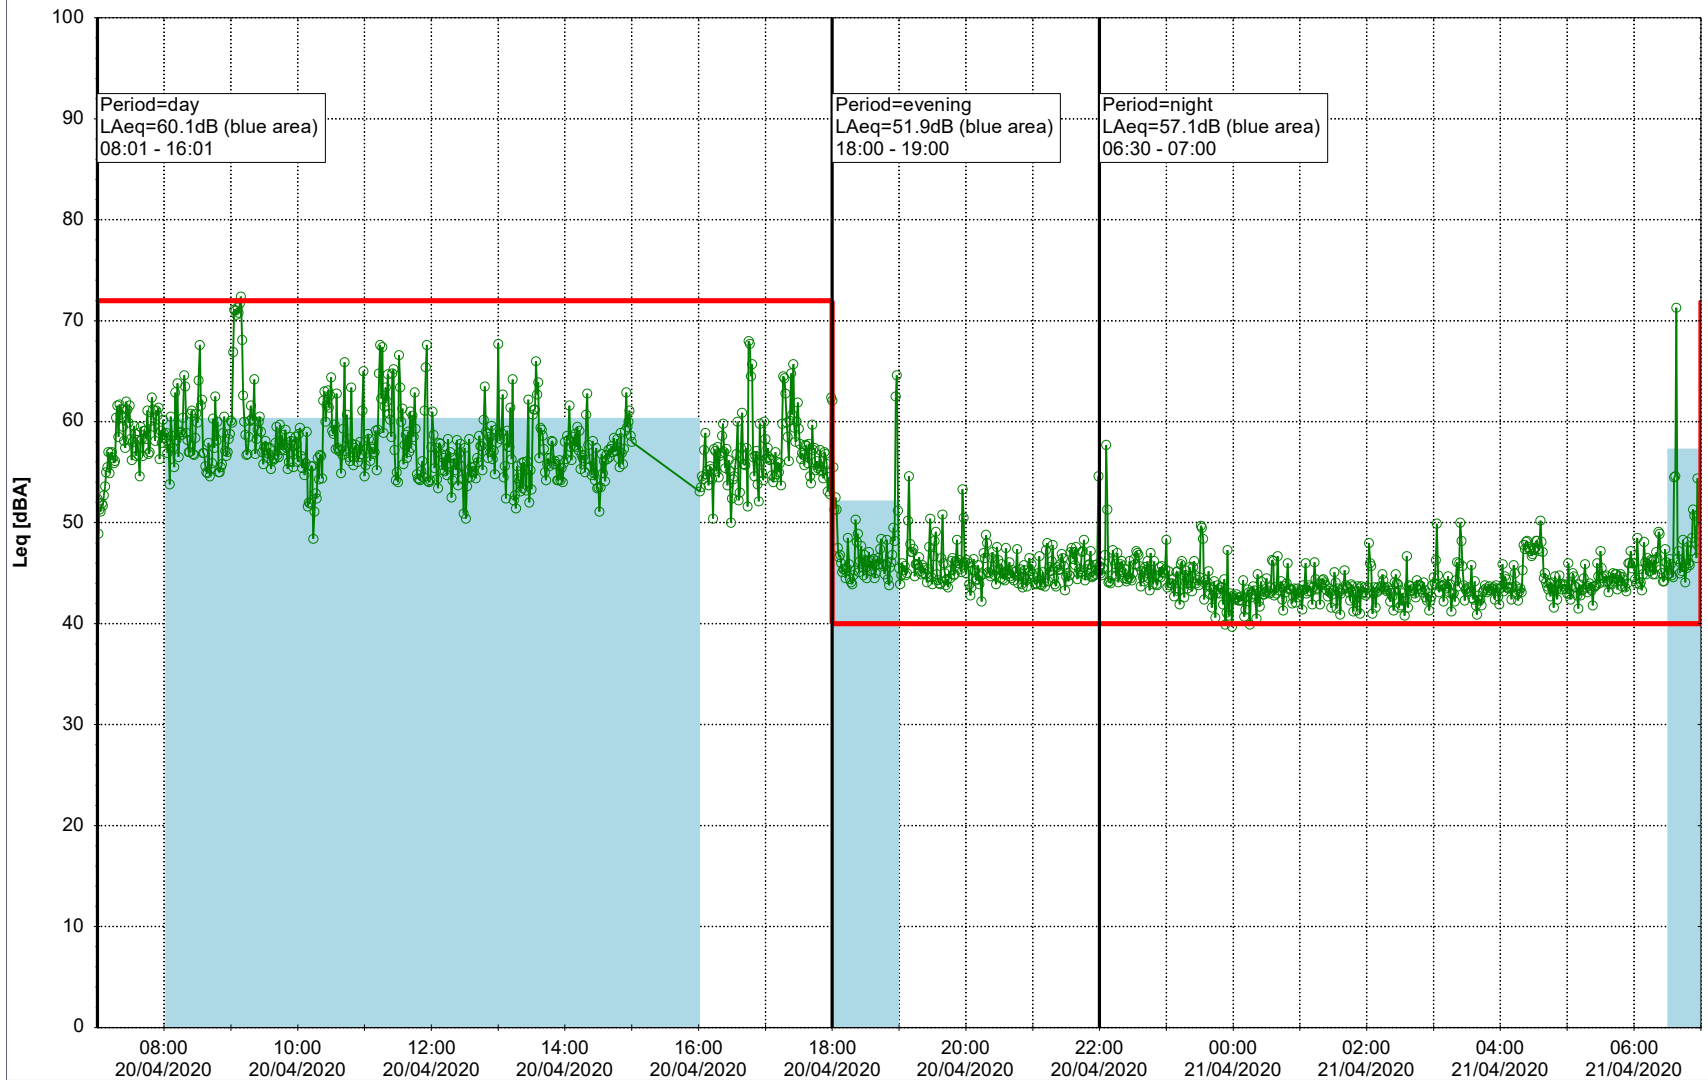

Project: Kronos Sydhavnen
Construction: Mozarts Plads
Location: N-V

20/04/2020
21/04/2020

Plan View

Remarks

...

Noise Time Related Diagram

○○○ MOP_NS01

Project: Kronos Sydhavnen
Construction: Mozarts Plads
Location: N-V

Plan View

Remarks

...

Noise Time Related Diagram

21/04/2020
22/04/2020

○○○ MOP_NS01

Project: Kronos Sydhavnen
Construction: Mozarts Plads
Location: N-V

22/04/2020
23/04/2020

Plan View

Remarks

...

Noise Time Related Diagram

○○○○ MOP_NS01

Project: Kronos Sydhavnen
Construction: Mozarts Plads
Location: N-V

23/04/2020
24/04/2020

Plan View

Remarks

...

Noise Time Related Diagram

○○○○ MOP_NS01

Project: Kronos Sydhavnen
Construction: Mozarts Plads
Location: N-V

24/04/2020
25/04/2020

Plan View

Remarks