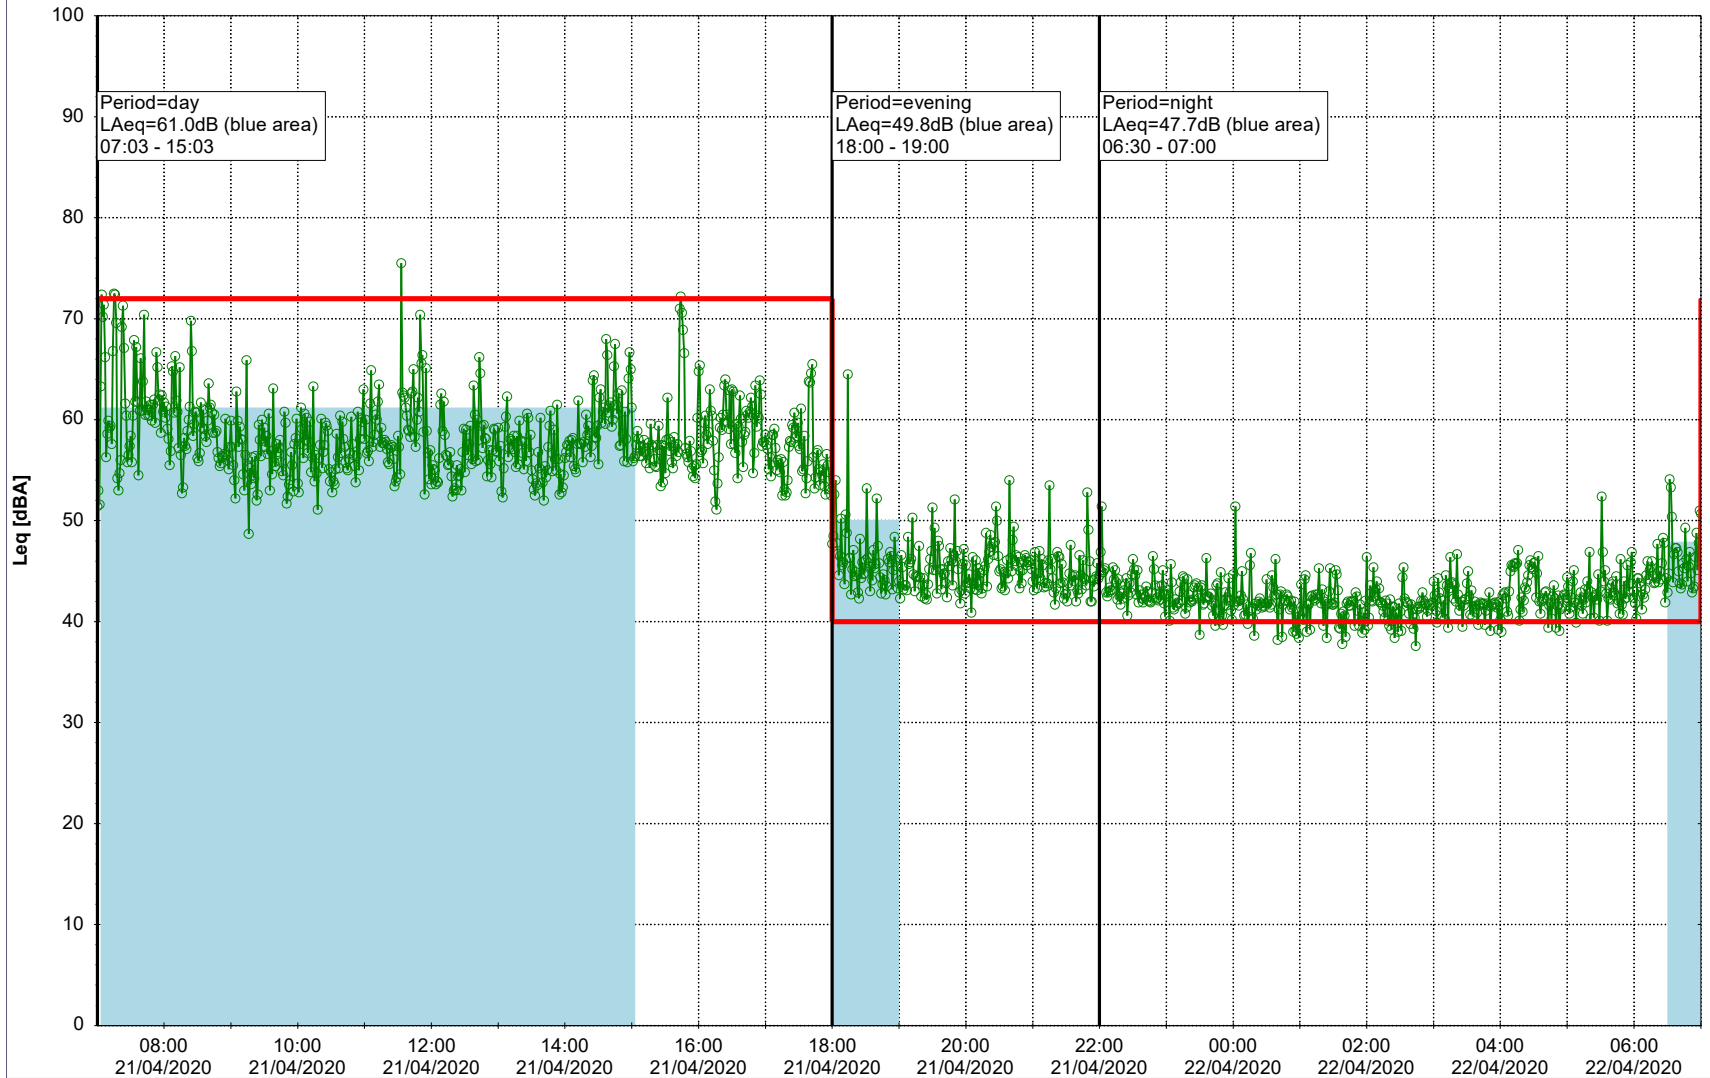

Plan View

Remarks

...

Noise Time Related Diagram

21/04/2020
22/04/2020

○○○ MOP_NS01

Project: Kronos Sydhavnen
Construction: Mozarts Plads
Location: N-V

22/04/2020
23/04/2020

Plan View

Remarks

...

Noise Time Related Diagram

○○○○ MOP_NS01

Project: Kronos Sydhavnen
Construction: Mozarts Plads
Location: N-V

23/04/2020
24/04/2020

Plan View