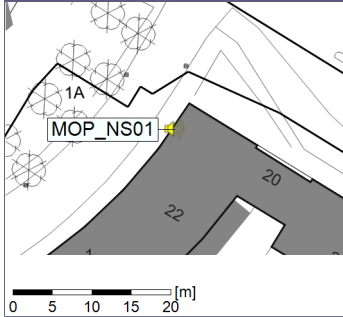

Plan View

Remarks

...

Noise Time Related Diagram

○○○○ MOP_NS01

Project: Kronos Sydhavnen
Construction: Mozarts Plads
Location: N-V

23/04/2020
24/04/2020

Plan View