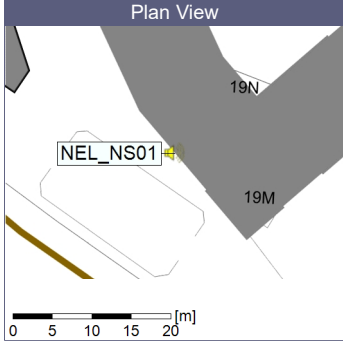

Project: Kronos Sydhavnen
Construction: Ny Ellebjerg
Location: N-V

25/10/2022
26/10/2022

Noise Time Related Diagram

○○○ NEL_NS01

Remarks

...