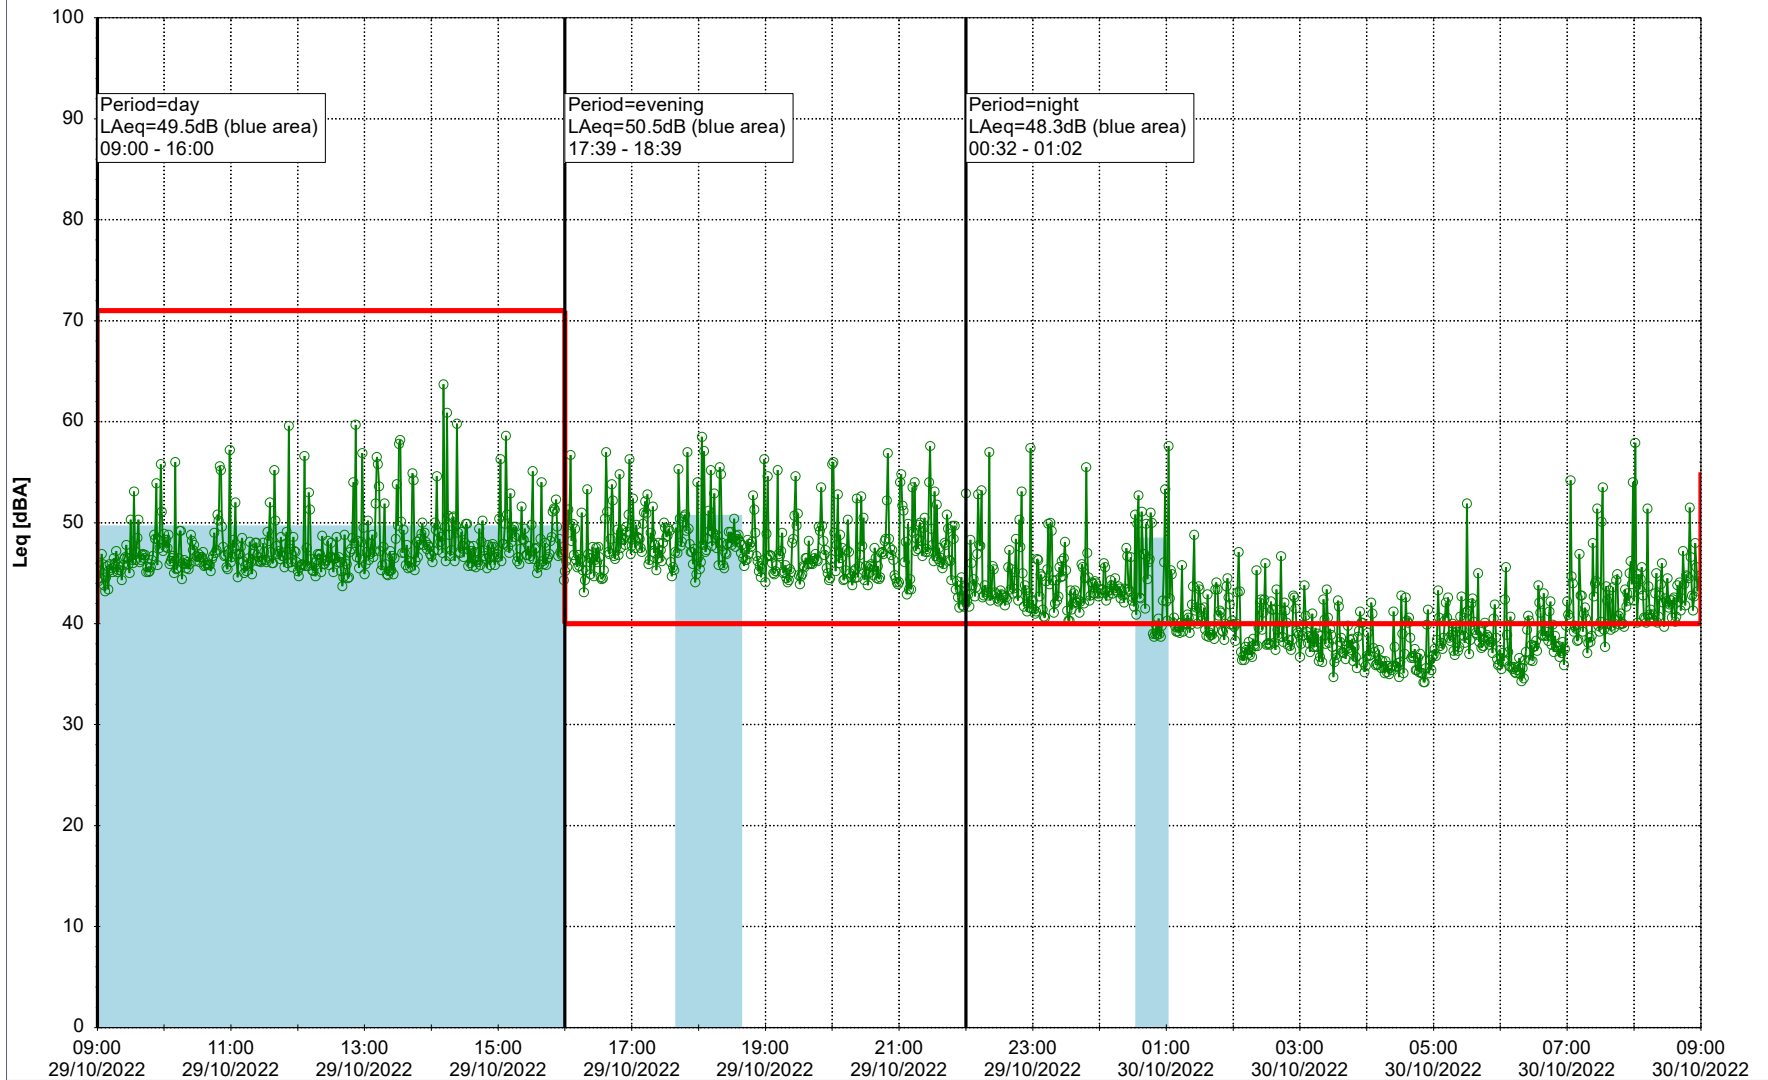

Noise Time Related Diagram

○ ○ ○ ○ NEL_NS01