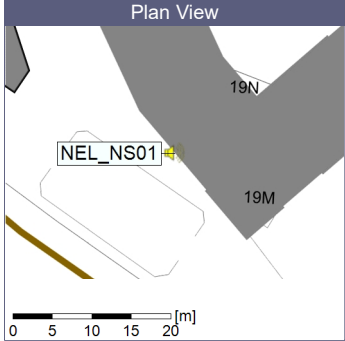

Project: Kronos Sydhavnen
Construction: Ny Ellebjerg
Location: N-V

28/10/2022
29/10/2022

Noise Time Related Diagram

○○○○ NEL_NS01