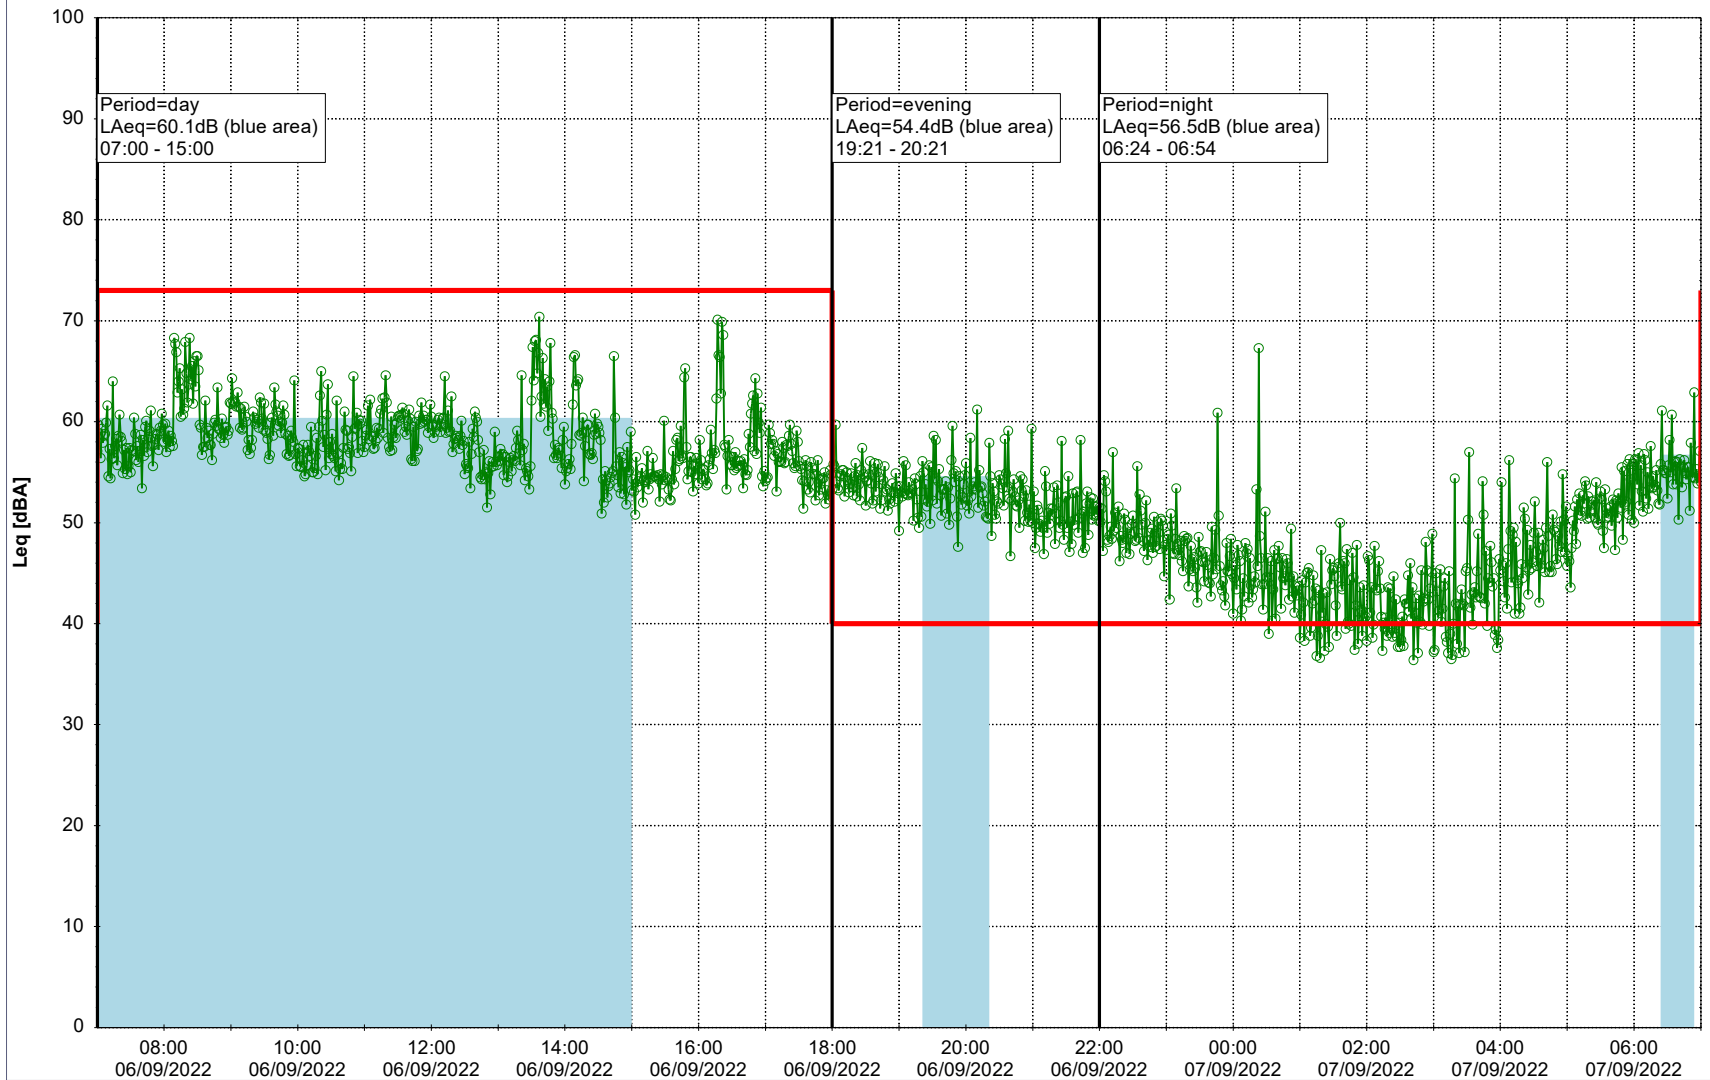

Plan View

Remarks

...

Noise Time Related Diagram

06/09/2022
07/09/2022

○ ○ ○ ○ HOL_NS01

Project: Kronos Sydhavnen
Construction: Havneholmen
Location: N-V

Plan View

Remarks

...

Noise Time Related Diagram

07/09/2022
08/09/2022

○ ○ ○ ○ HOL_NS01

Project: Kronos Sydhavnen
Construction: Havneholmen
Location: N-V

Plan View

Remarks

Noise Time Related Diagram

09/09/2022
10/09/2022

○ ○ ○ ○ HOL_NS01

Project: Kronos Sydhavnen
Construction: Havneholmen
Location: N-V

Plan View

Remarks

...

Noise Time Related Diagram