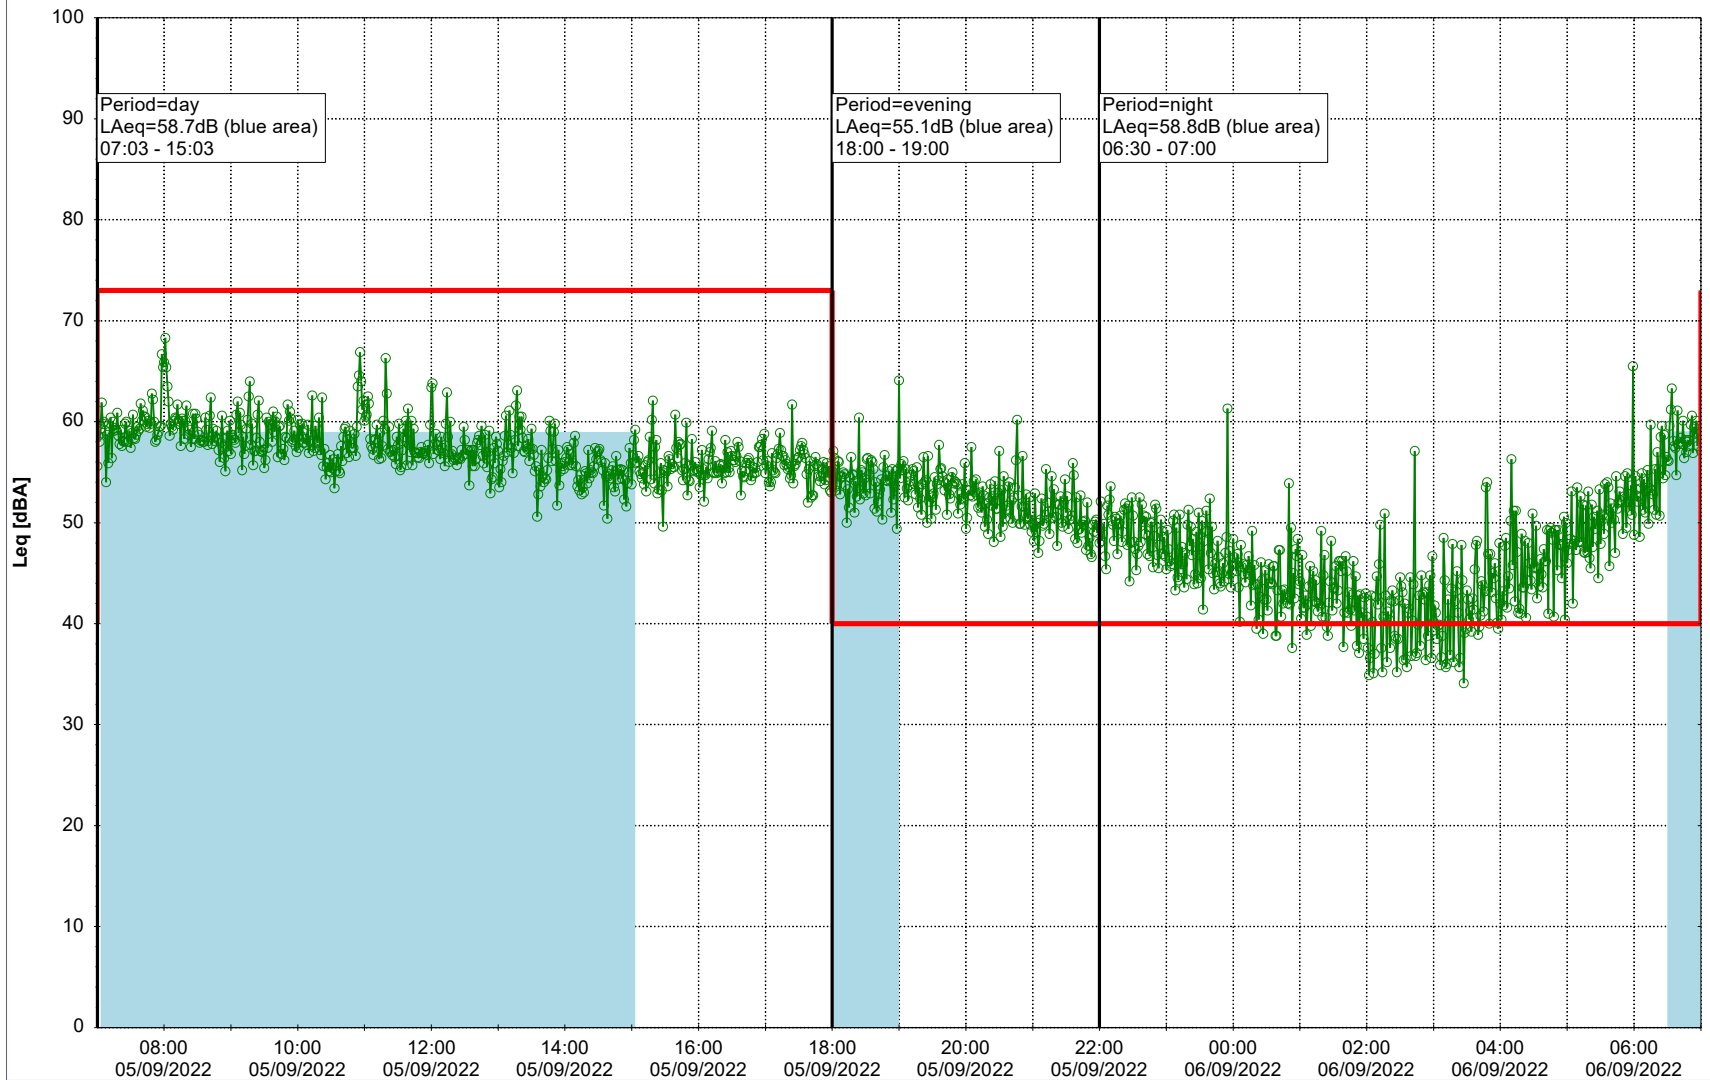

Project: Kronos Sydhavnen
Construction: Havneholmen
Location: N-V

Plan View

Remarks

...

Noise Time Related Diagram

05/09/2022
06/09/2022

○ ○ ○ ○ HOL_NS01

Project: Kronos Sydhavnen
Construction: Havneholmen
Location: N-V

Plan View

Remarks

...

Noise Time Related Diagram

06/09/2022
07/09/2022

○ ○ ○ ○ HOL_NS01

Project: Kronos Sydhavnen
Construction: Havneholmen
Location: N-V

Plan View

Remarks

...

Noise Time Related Diagram

07/09/2022
08/09/2022

○ ○ ○ ○ HOL_NS01

Project: Kronos Sydhavnen
Construction: Havneholmen
Location: N-V

Plan View

Remarks

Noise Time Related Diagram

09/09/2022
10/09/2022

○ ○ ○ ○ HOL_NS01

Project: Kronos Sydhavnen
Construction: Havneholmen
Location: N-V

Plan View

Remarks

...

Noise Time Related Diagram