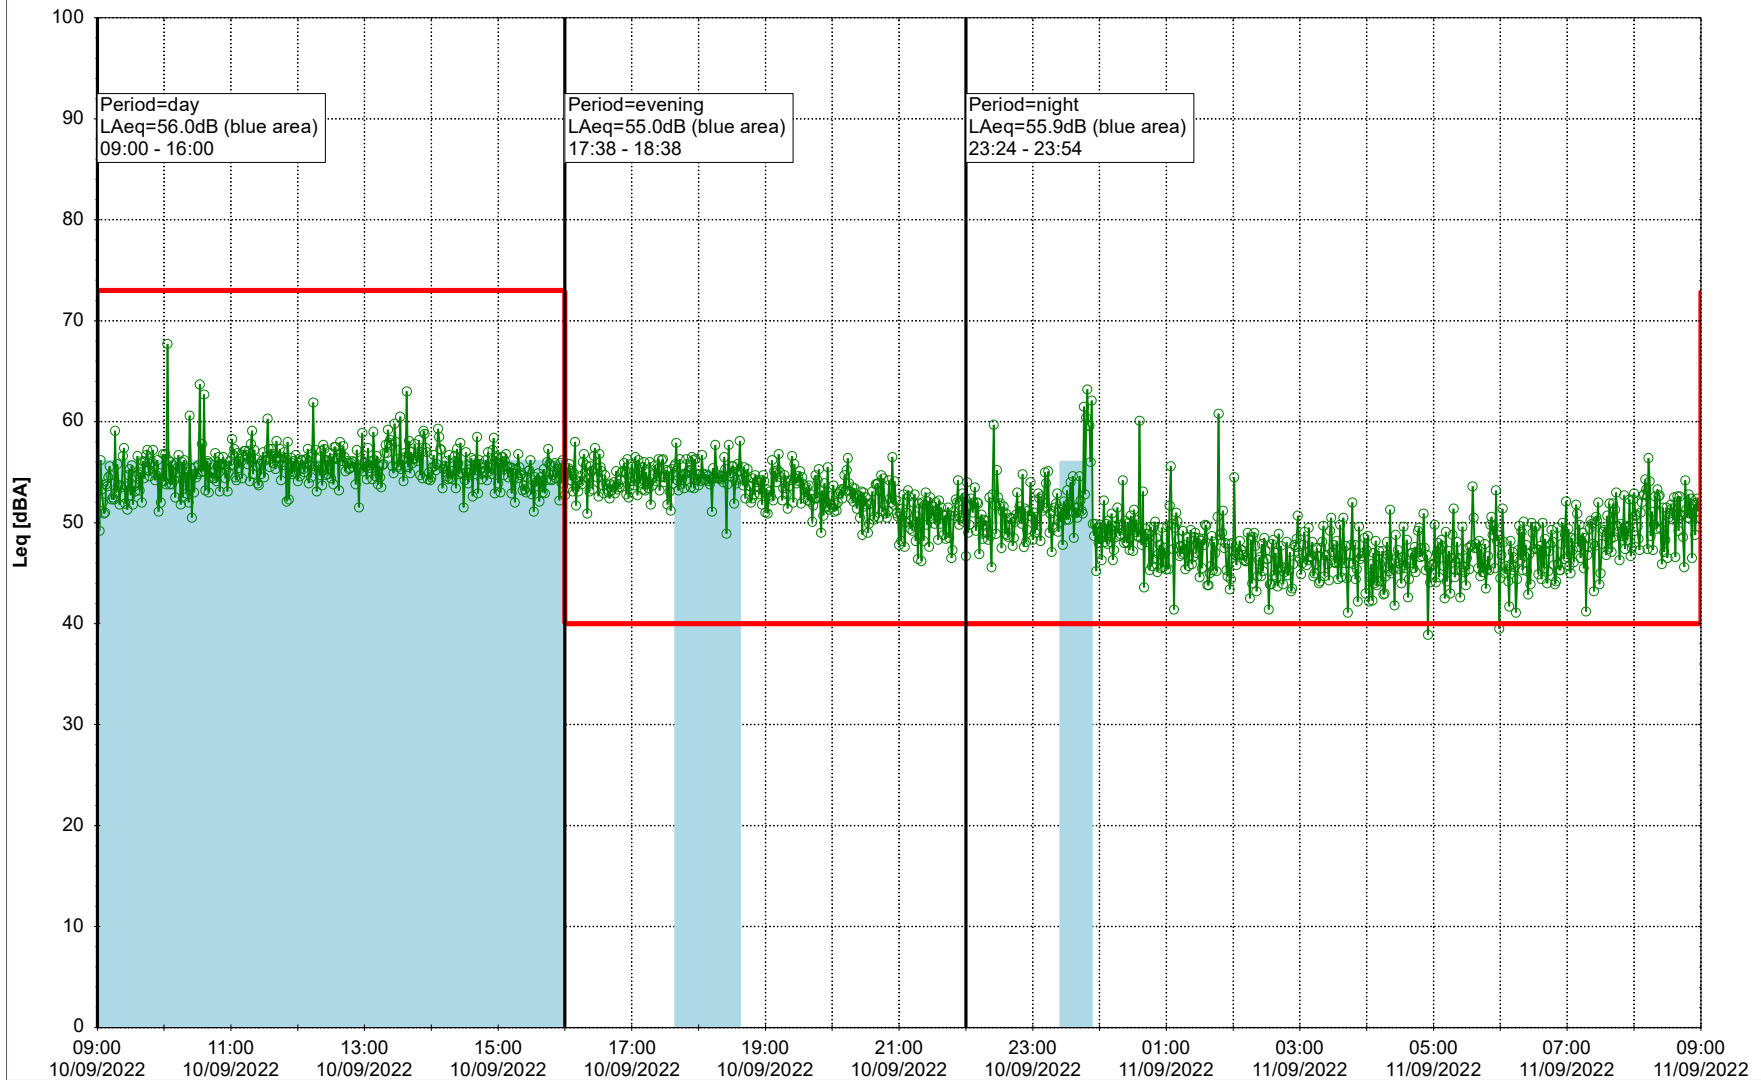

Noise Time Related Diagram

09/09/2022
10/09/2022

○ ○ ○ ○ HOL_NS01

Project: Kronos Sydhavnen
Construction: Havneholmen
Location: N-V

Plan View

Remarks

...

Noise Time Related Diagram

10/09/2022
11/09/2022

○ ○ ○ ○ HOL_NS01

Project: Kronos Sydhavnen
Construction: Havneholmen
Location: N-V

Plan View

Remarks

...

Noise Time Related Diagram

11/09/2022
12/09/2022