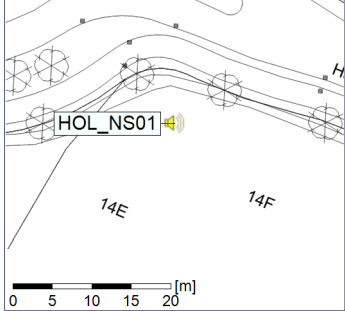

Project: Kronos Sydhavnen
Construction: Havneholmen
Location: N-V

Plan View

Remarks

...

Noise Time Related Diagram

05/09/2022
06/09/2022

○ ○ ○ ○ HOL_NS01

Project: Kronos Sydhavnen
Construction: Havneholmen
Location: N-V

Plan View

Remarks

...

Noise Time Related Diagram

06/09/2022
07/09/2022

○ ○ ○ ○ HOL_NS01

Project: Kronos Sydhavnen
Construction: Havneholmen
Location: N-V

Plan View