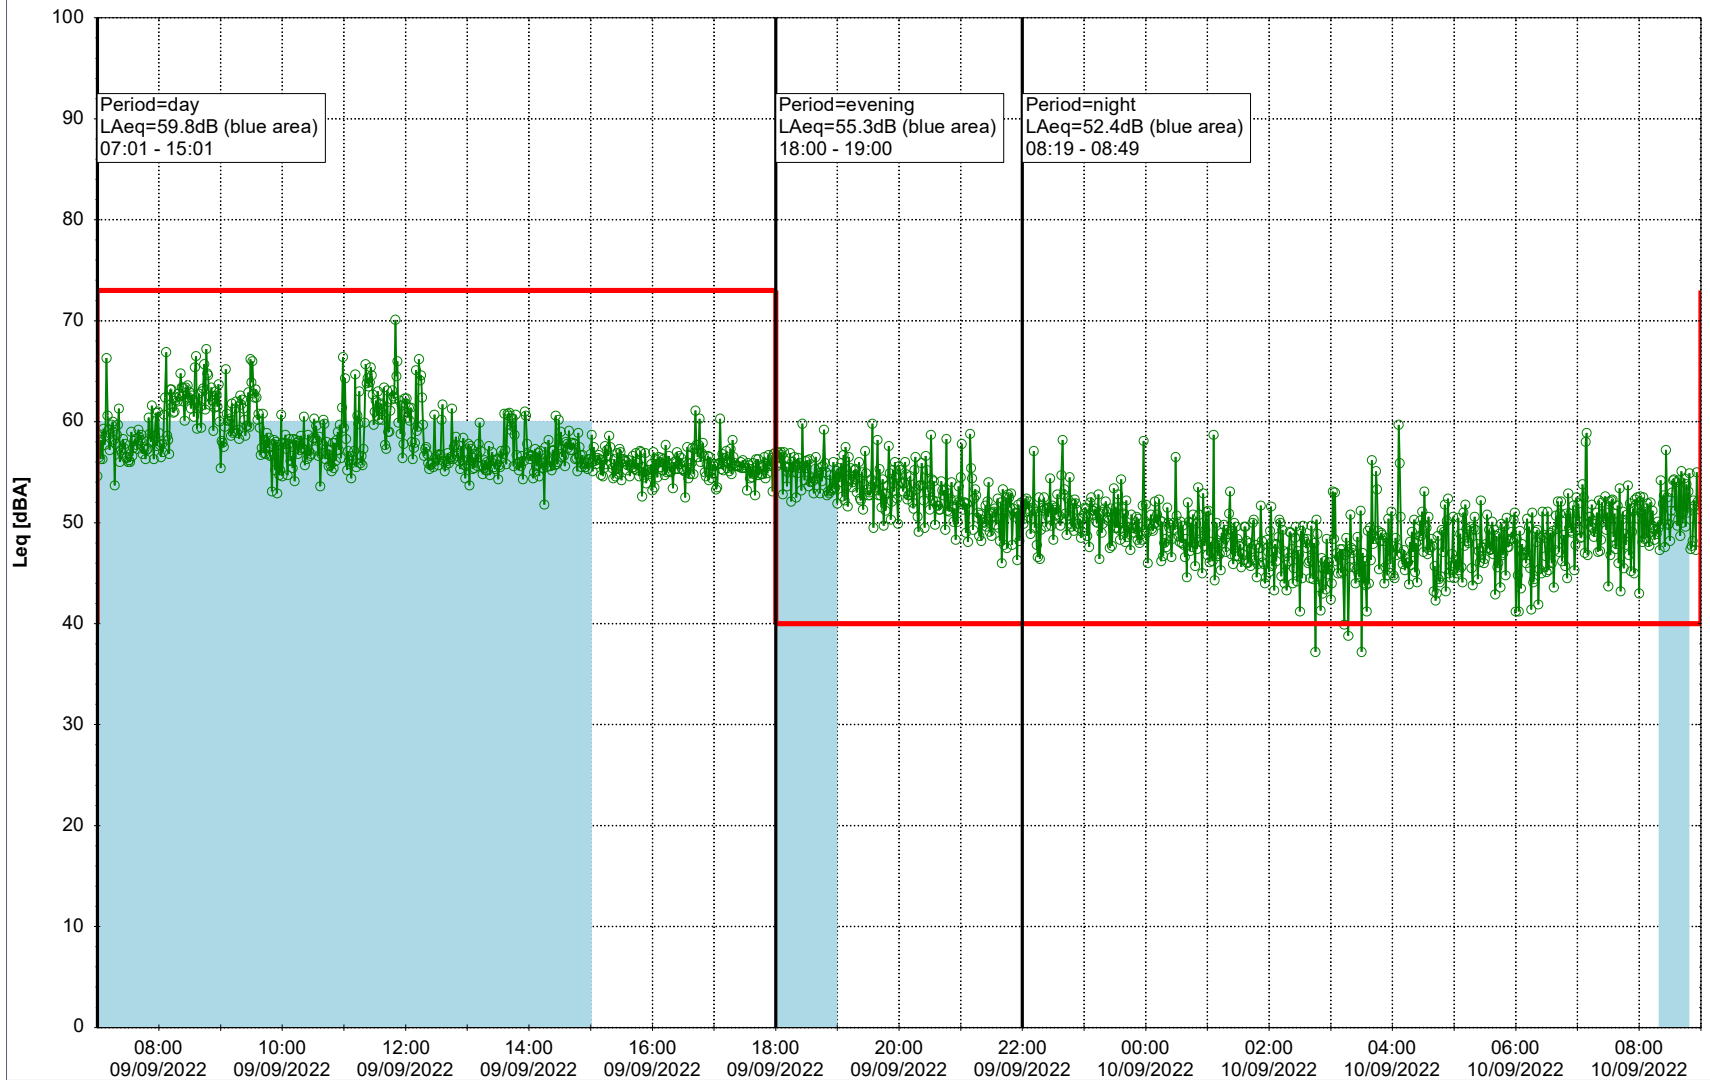

...

Noise Time Related Diagram

08/09/2022
09/09/2022

○ ○ ○ ○ HOL_NS01

Project: Kronos Sydhavnen
Construction: Havneholmen
Location: N-V

Plan View

Remarks

...

Noise Time Related Diagram

09/09/2022
10/09/2022

○ ○ ○ ○ HOL_NS01

Project: Kronos Sydhavnen
Construction: Havneholmen
Location: N-V

Plan View

Remarks

...

Noise Time Related Diagram

10/09/2022
11/09/2022

○ ○ ○ ○ HOL_NS01

Project: Kronos Sydhavnen
Construction: Havneholmen
Location: N-V

Plan View

Remarks

...

Noise Time Related Diagram

11/09/2022
12/09/2022