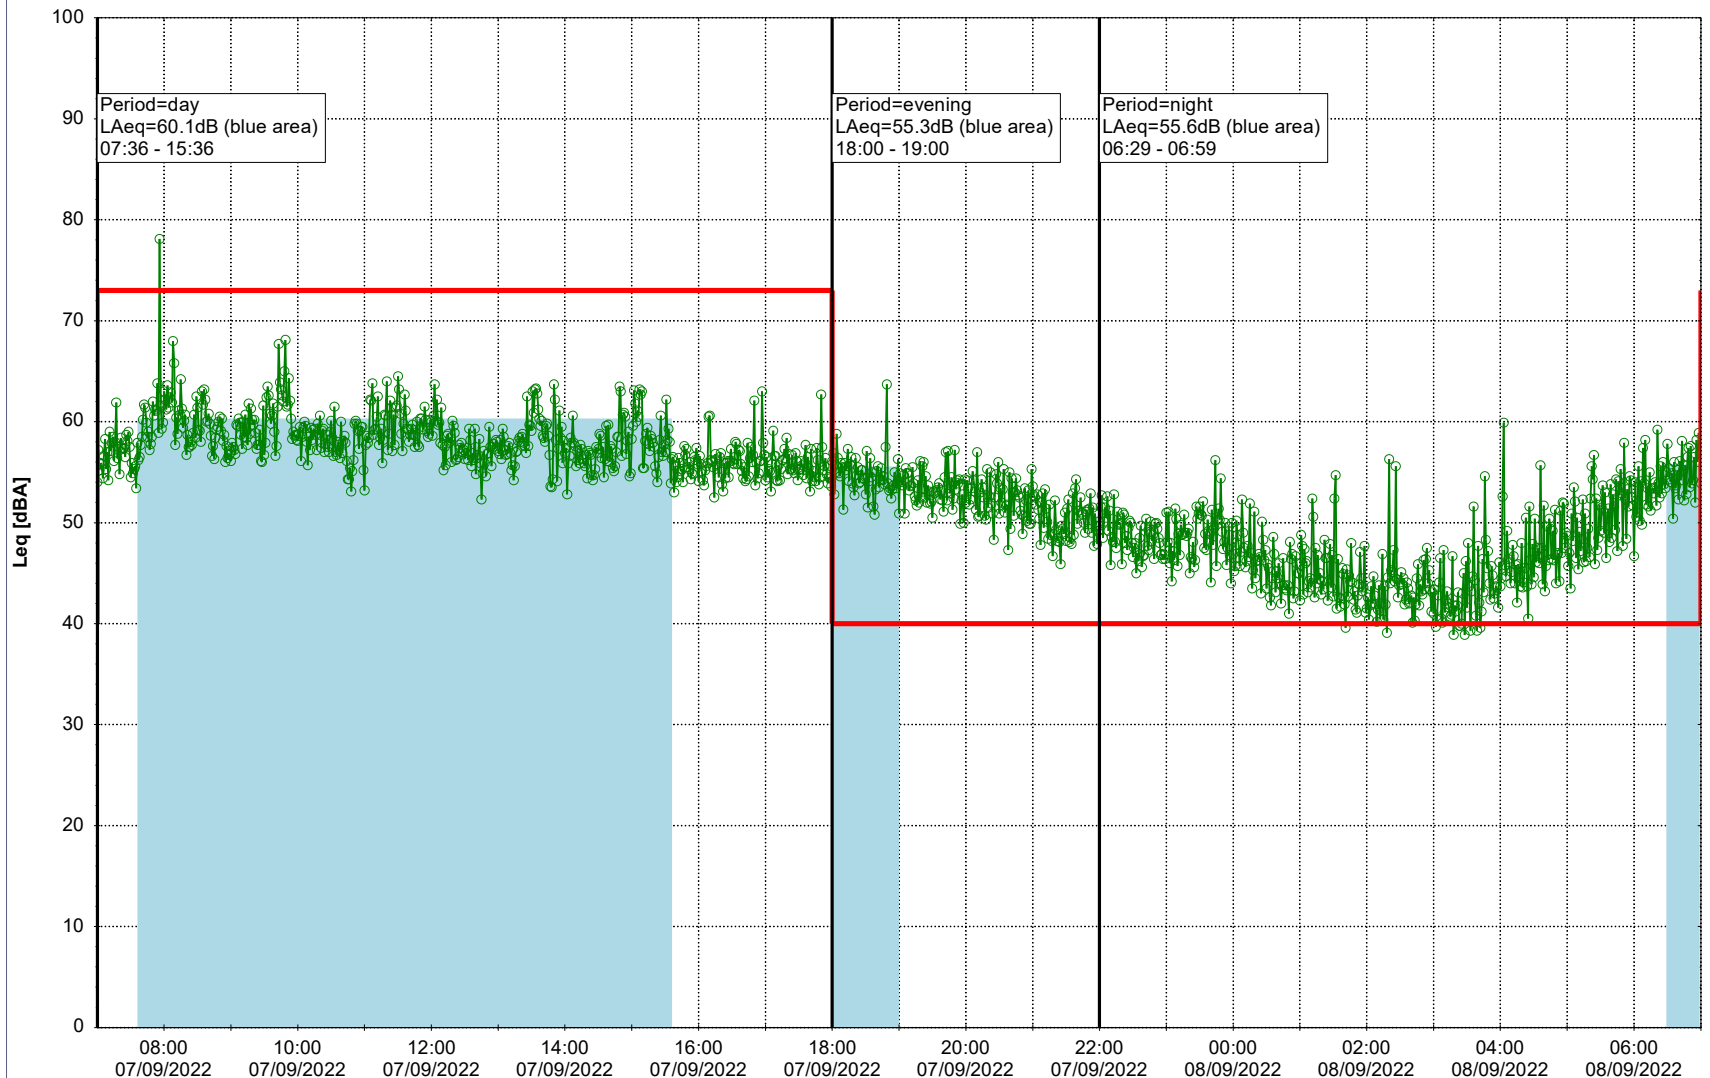

Plan View

Remarks

...

Noise Time Related Diagram

06/09/2022
07/09/2022

○ ○ ○ ○ HOL_NS01

Project: Kronos Sydhavnen
Construction: Havneholmen
Location: N-V

Plan View

Remarks

...

Noise Time Related Diagram

07/09/2022
08/09/2022

○ ○ ○ ○ HOL_NS01

Project: Kronos Sydhavnen
Construction: Havneholmen
Location: N-V

Plan View

Remarks

...

Noise Time Related Diagram

08/09/2022
09/09/2022

○ ○ ○ ○ HOL_NS01

Project: Kronos Sydhavnen
Construction: Havneholmen
Location: N-V

Plan View

Remarks

...

Noise Time Related Diagram

09/09/2022
10/09/2022

○ ○ ○ ○ HOL_NS01

Project: Kronos Sydhavnen
Construction: Havneholmen
Location: N-V

Plan View

Remarks

...

Noise Time Related Diagram