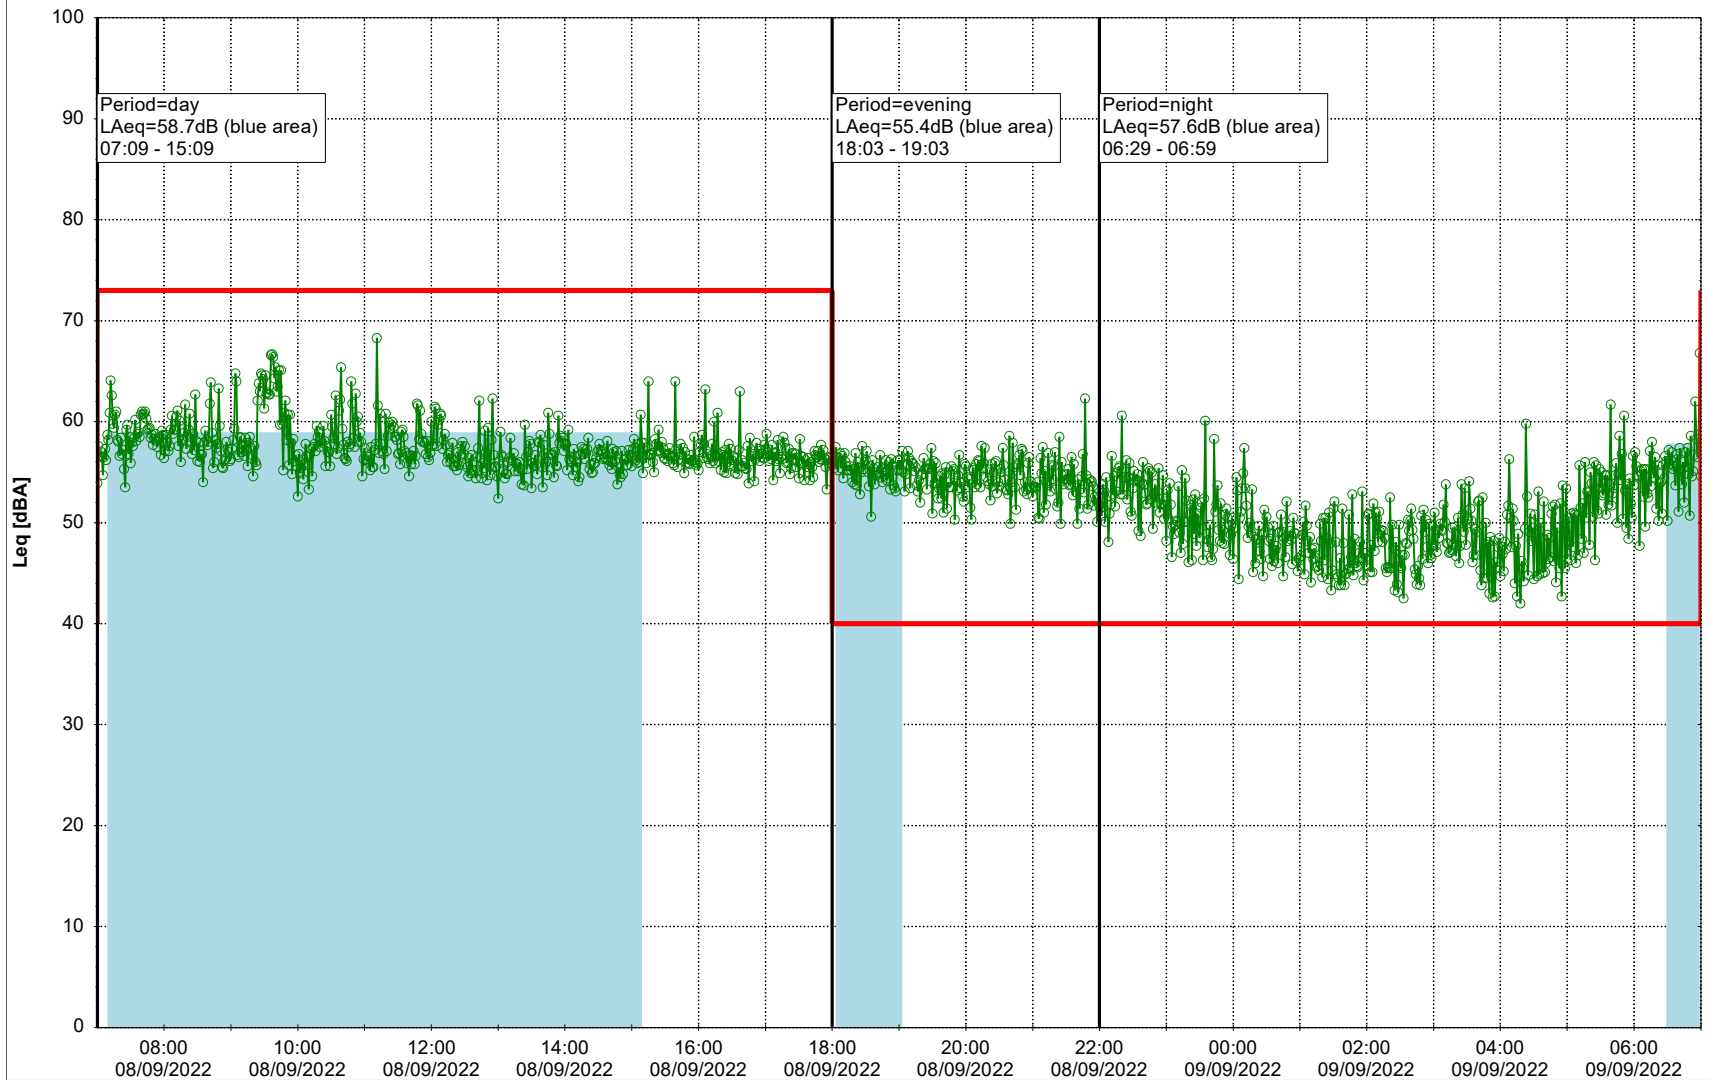

Remarks

...

Noise Time Related Diagram

07/09/2022
08/09/2022

○ ○ ○ ○ HOL_NS01

Project: Kronos Sydhavnen
Construction: Havneholmen
Location: N-V

Plan View

Remarks

...

Noise Time Related Diagram

08/09/2022
09/09/2022

○ ○ ○ ○ HOL_NS01

Project: Kronos Sydhavnen
Construction: Havneholmen
Location: N-V

Plan View

Remarks

...

Noise Time Related Diagram

09/09/2022
10/09/2022

○ ○ ○ ○ HOL_NS01

Project: Kronos Sydhavnen
Construction: Havneholmen
Location: N-V

Plan View

Remarks

...

Noise Time Related Diagram