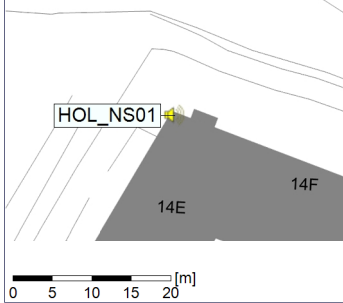

Project: Kronos Sydhavnen
Construction: Havneholmen
Location: N-V

Plan View

Remarks

...

Noise Time Related Diagram

05/09/2022
06/09/2022

○ ○ ○ ○ HOL_NS01

Project: Kronos Sydhavnen
Construction: Havneholmen
Location: N-V

Plan View

Remarks

...

Noise Time Related Diagram

06/09/2022
07/09/2022

○ ○ ○ ○ HOL_NS01

Project: Kronos Sydhavnen
Construction: Havneholmen
Location: N-V

Plan View

10/09/2022
11/09/2022

○ ○ ○ ○ HOL_NS01

Project: Kronos Sydhavnen
Construction: Havneholmen
Location: N-V

Plan View

Remarks

...

Noise Time Related Diagram

11/09/2022
12/09/2022