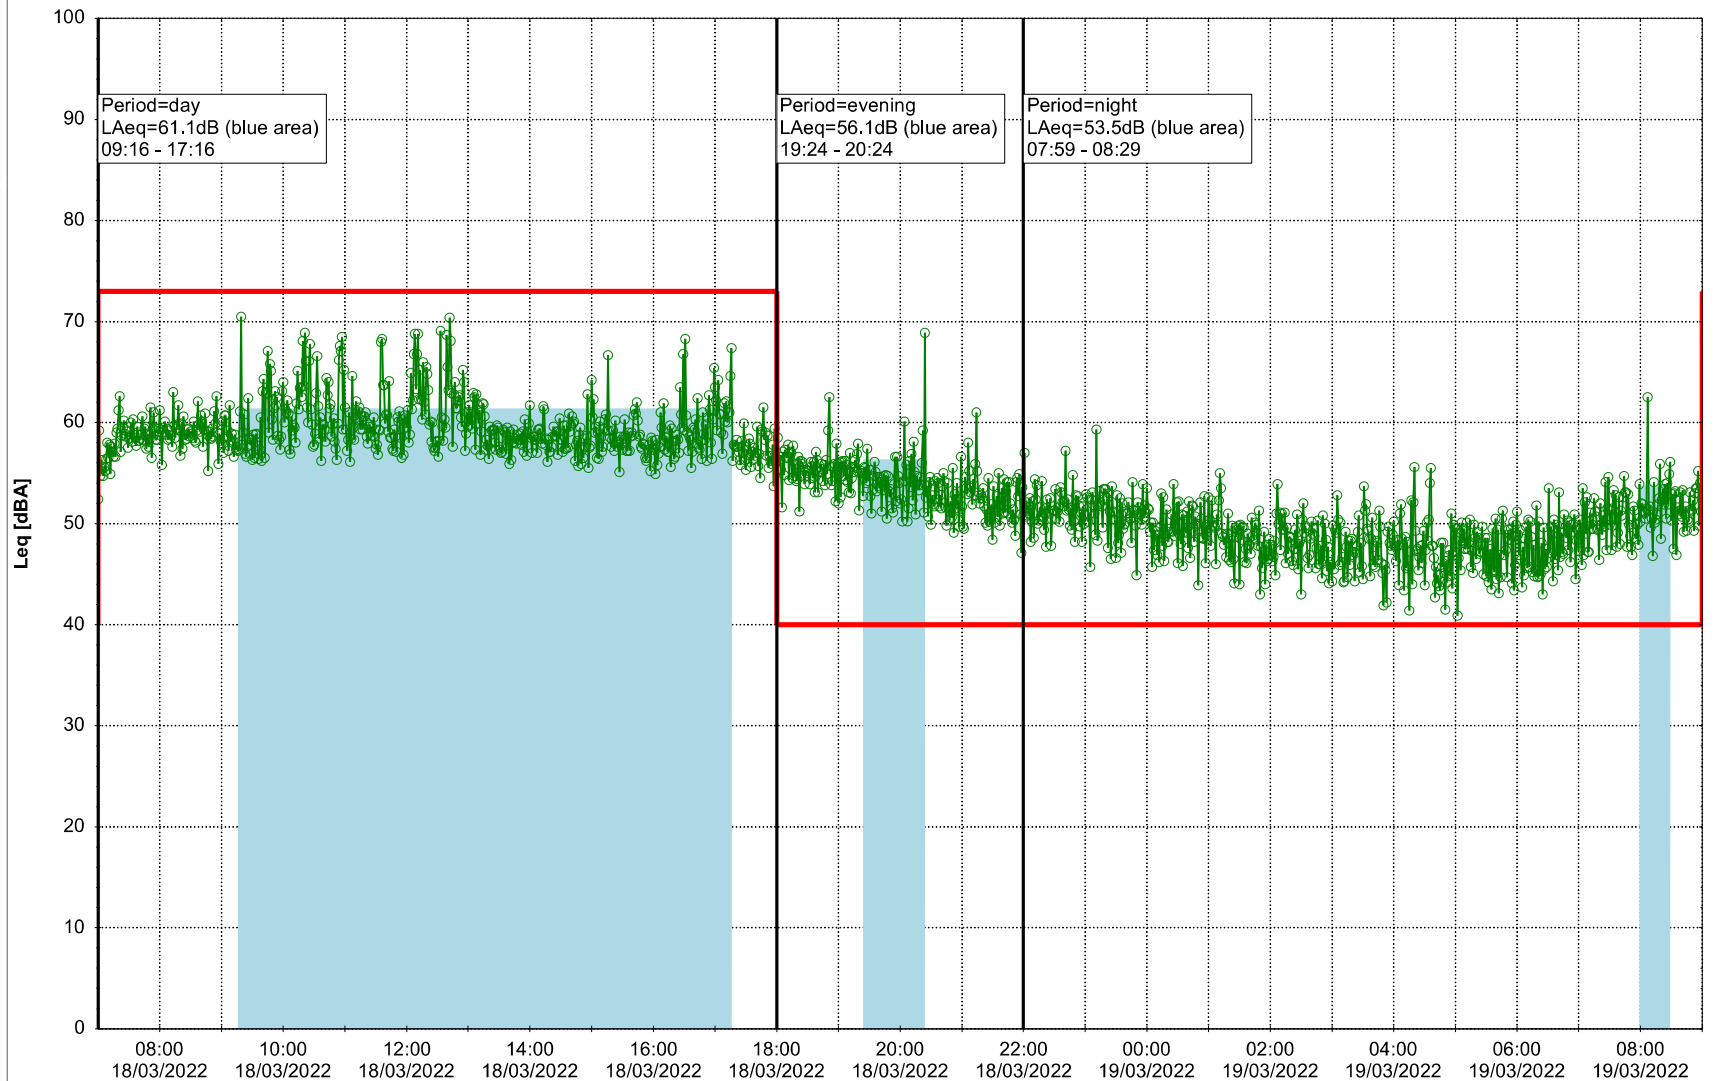

Noise Time Related Diagram

18/03/2022
19/03/2022

○ ○ ○ ○ HOL_NS01