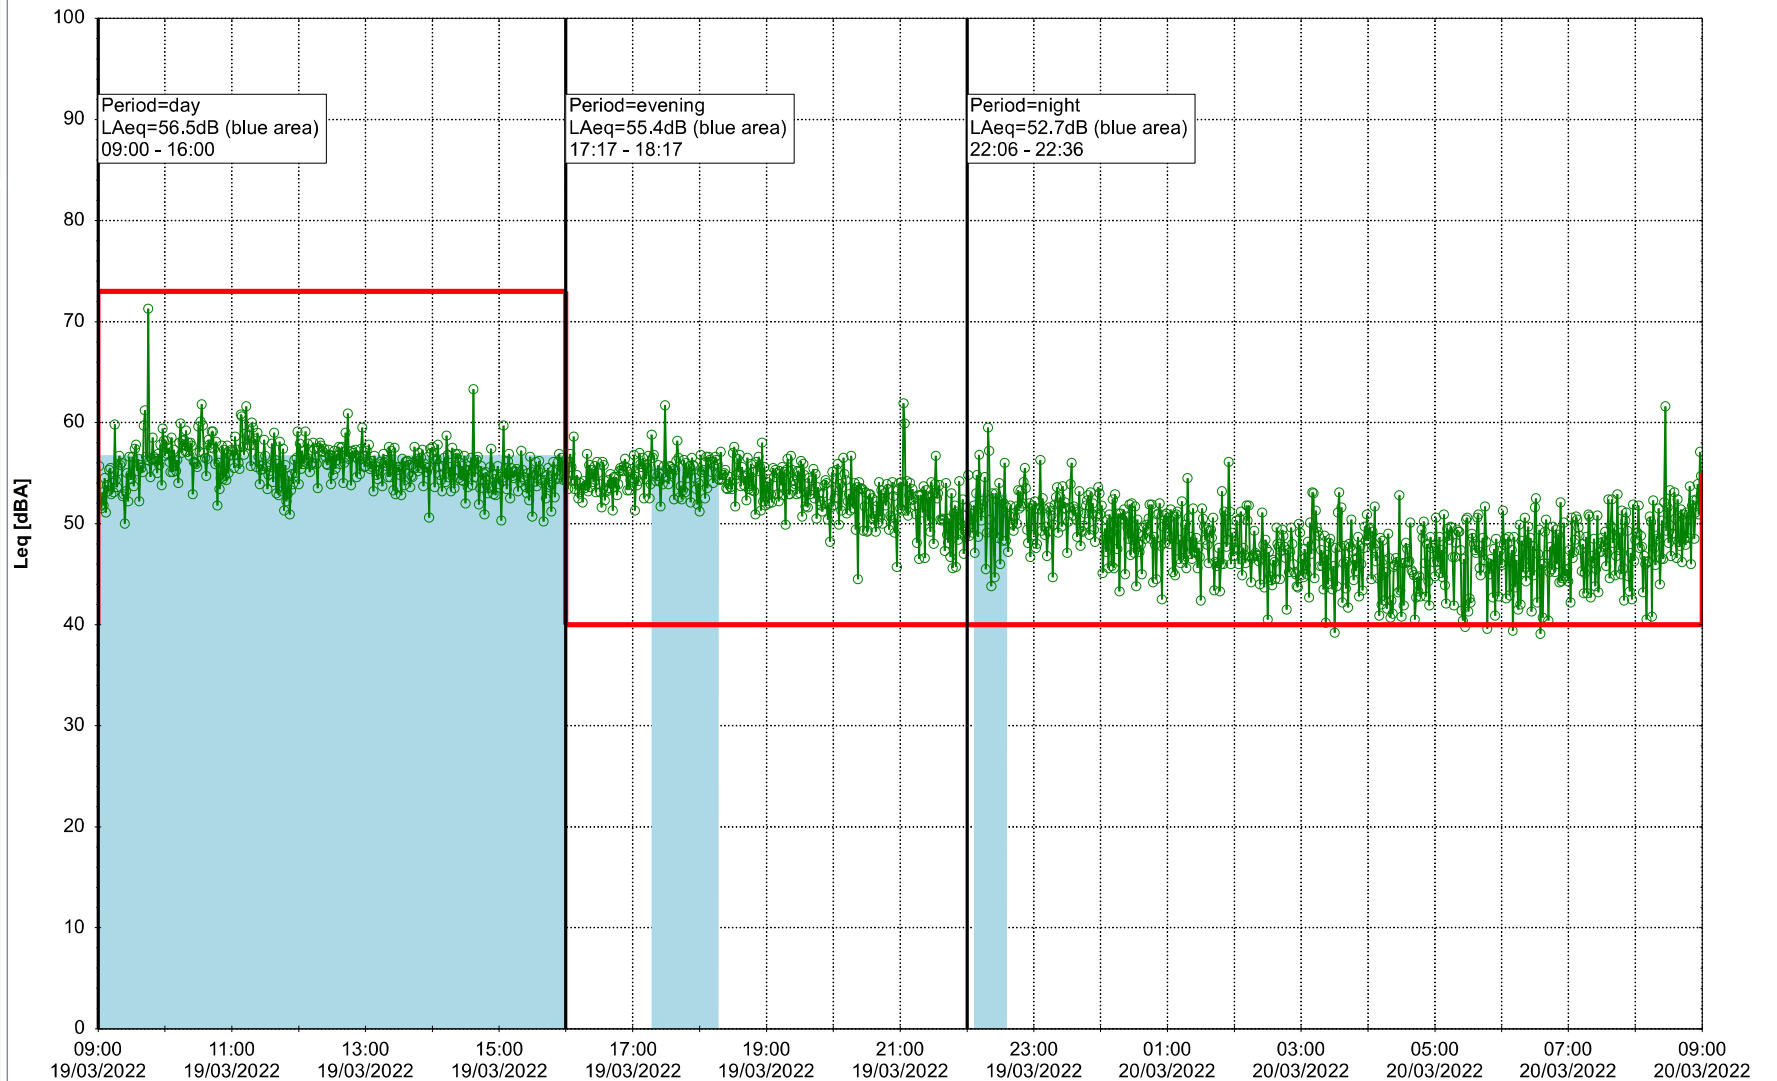

Noise Time Related Diagram

19/03/2022
20/03/2022

○ ○ ○ ○ HOL_NS01