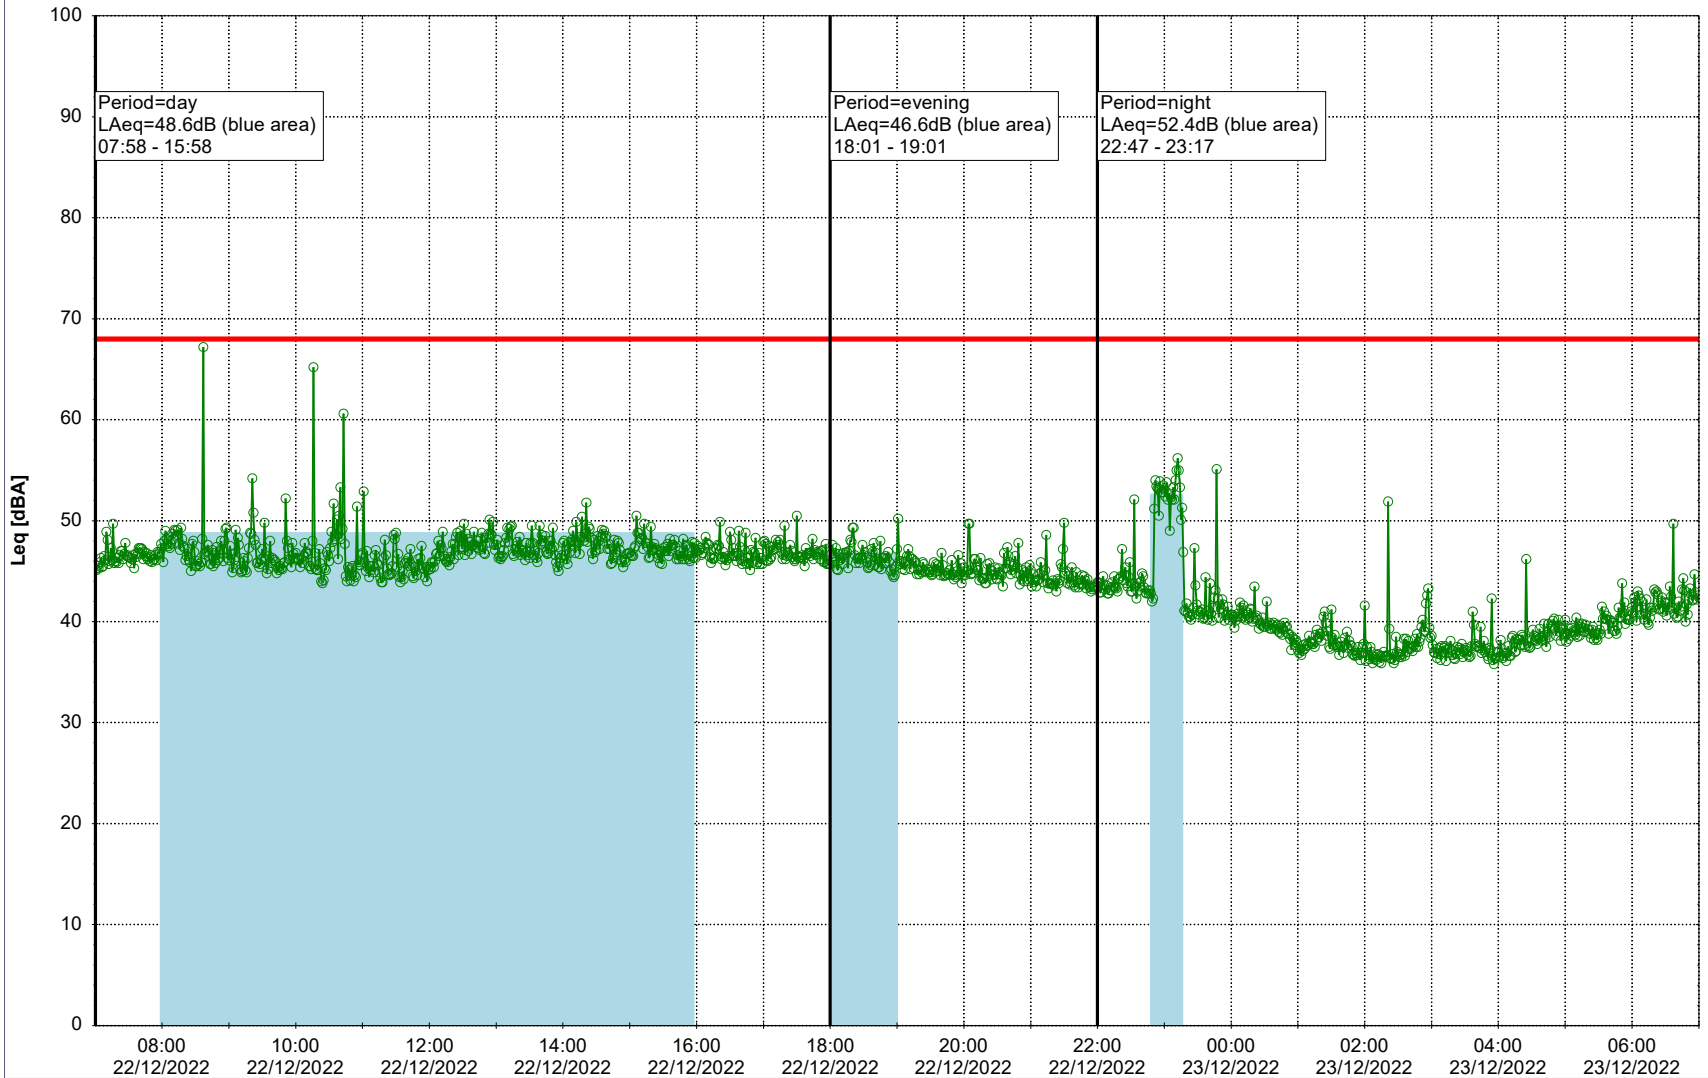

Remarks

...

Noise Time Related Diagram

21/12/2022
22/12/2022

○○○○ EBR-OVK_NS02

Project: Kronos Sydhavnen
Construction: Enghave Brygge
Location: N-V

Plan View

EBR-OVK_NS02

Remarks

...

Noise Time Related Diagram

22/12/2022
23/12/2022

○○○ EBR-OVK_NS02

Project: Kronos Sydhavnen
Construction: Enghave Brygge
Location: N-V

Plan View

EBR-OVK_NS02