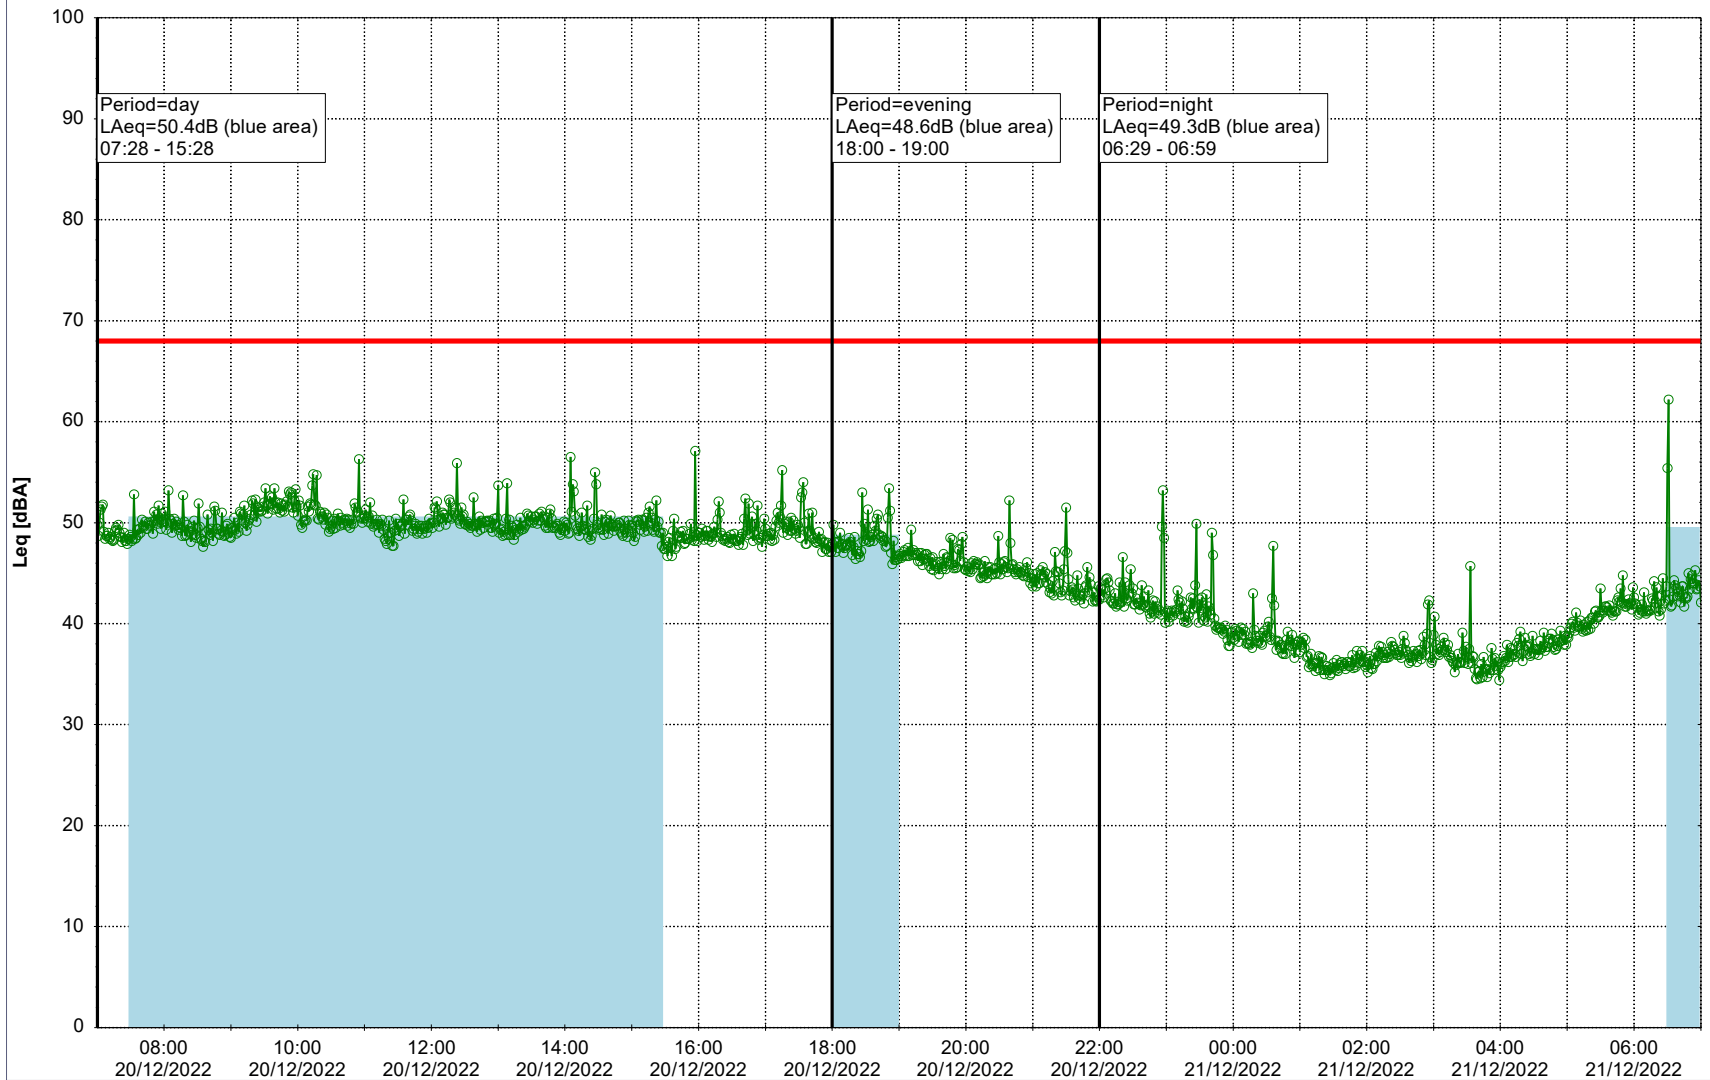

Project: Kronos Sydhavnen
Construction: Enghave Brygge
Location: N-V

Plan View

Remarks

...

Noise Time Related Diagram

19/12/2022
20/12/2022

○○○○ EBR-OVK_NS02

Project: Kronos Sydhavnen
Construction: Enghave Brygge
Location: N-V

Plan View

Remarks

...

Noise Time Related Diagram

20/12/2022
21/12/2022

○○○○ EBR-OVK_NS02

Project: Kronos Sydhavnen
Construction: Enghave Brygge
Location: N-V

Plan View

Remarks

...

Noise Time Related Diagram

21/12/2022
22/12/2022

○○○○ EBR-OVK_NS02

Project: Kronos Sydhavnen
Construction: Enghave Brygge
Location: N-V

Plan View

EBR-OVK_NS02