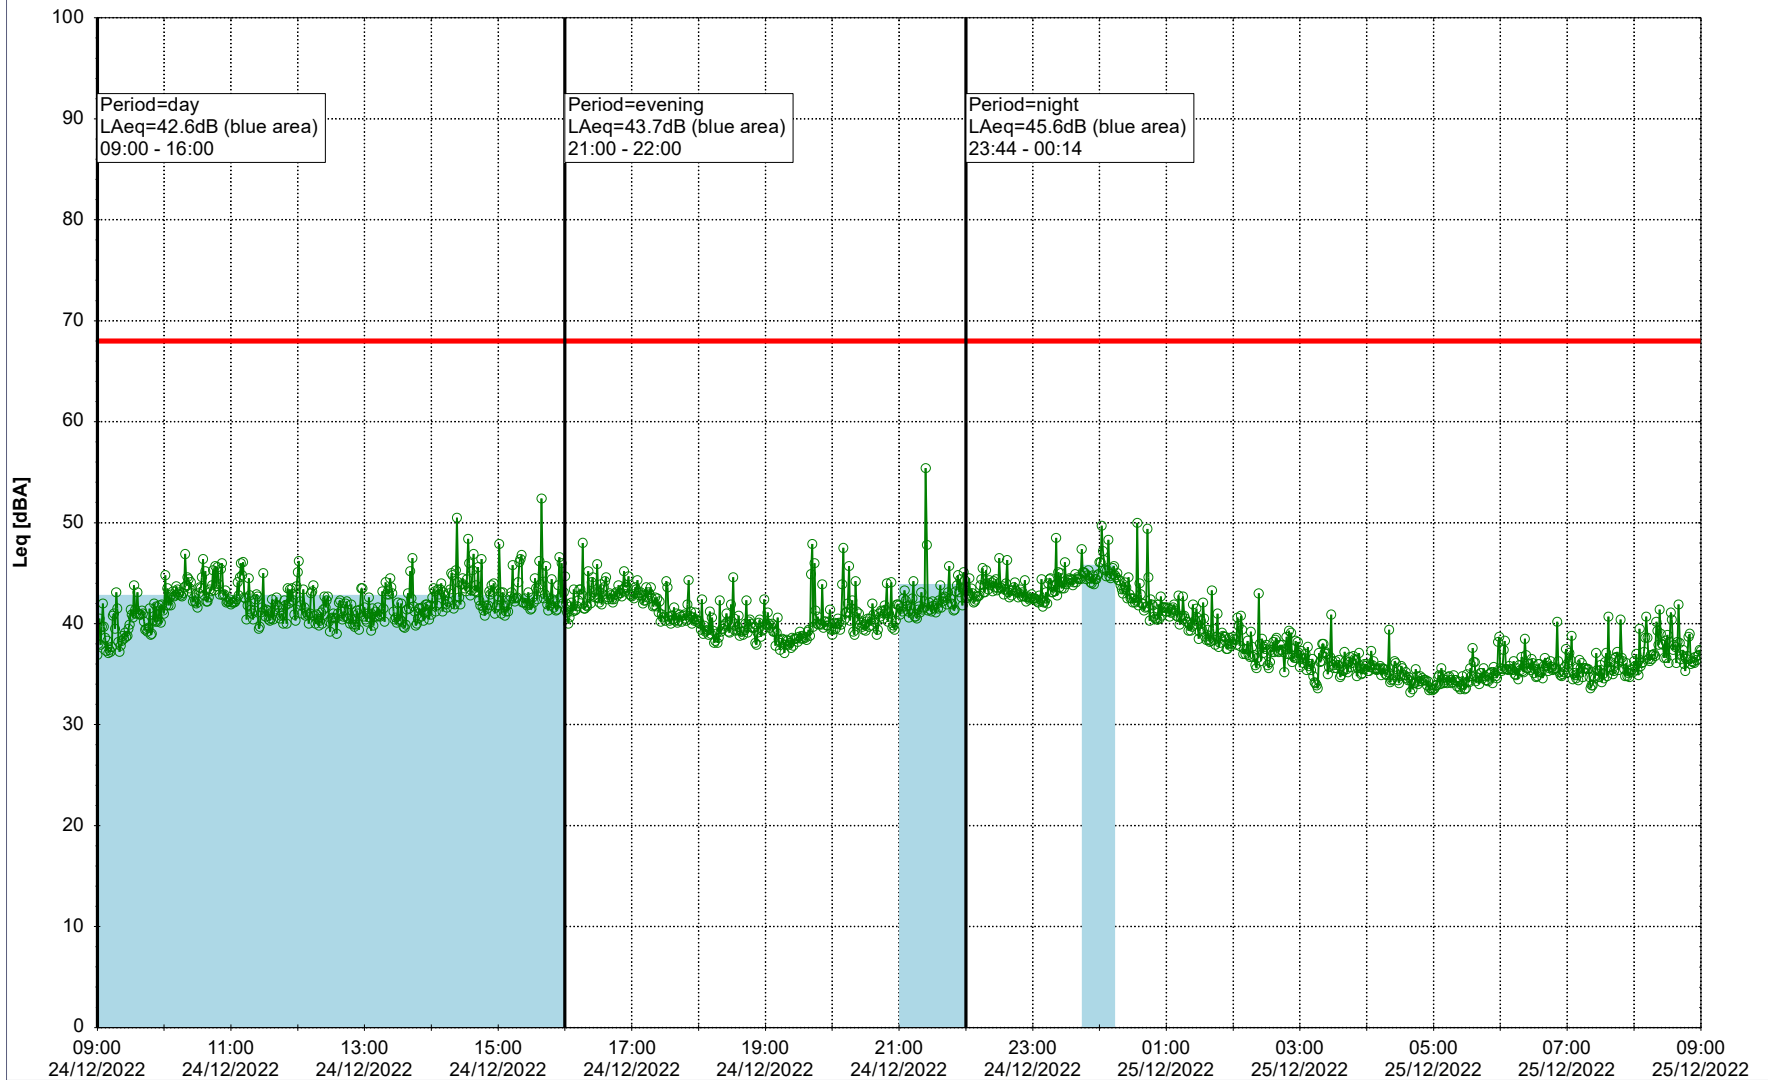

Remarks

...

Noise Time Related Diagram

23/12/2022
24/12/2022

○○○○ EBR-OVK_NS02

Project: Kronos Sydhavnen
Construction: Enghave Brygge
Location: N-V

Plan View

EBR-OVK_NS02

Remarks

...

Noise Time Related Diagram

24/12/2022
25/12/2022

○○○ EBR-OVK_NS02

Project: Kronos Sydhavnen
Construction: Enghave Brygge
Location: N-V

Plan View

EBR-OVK_NS02