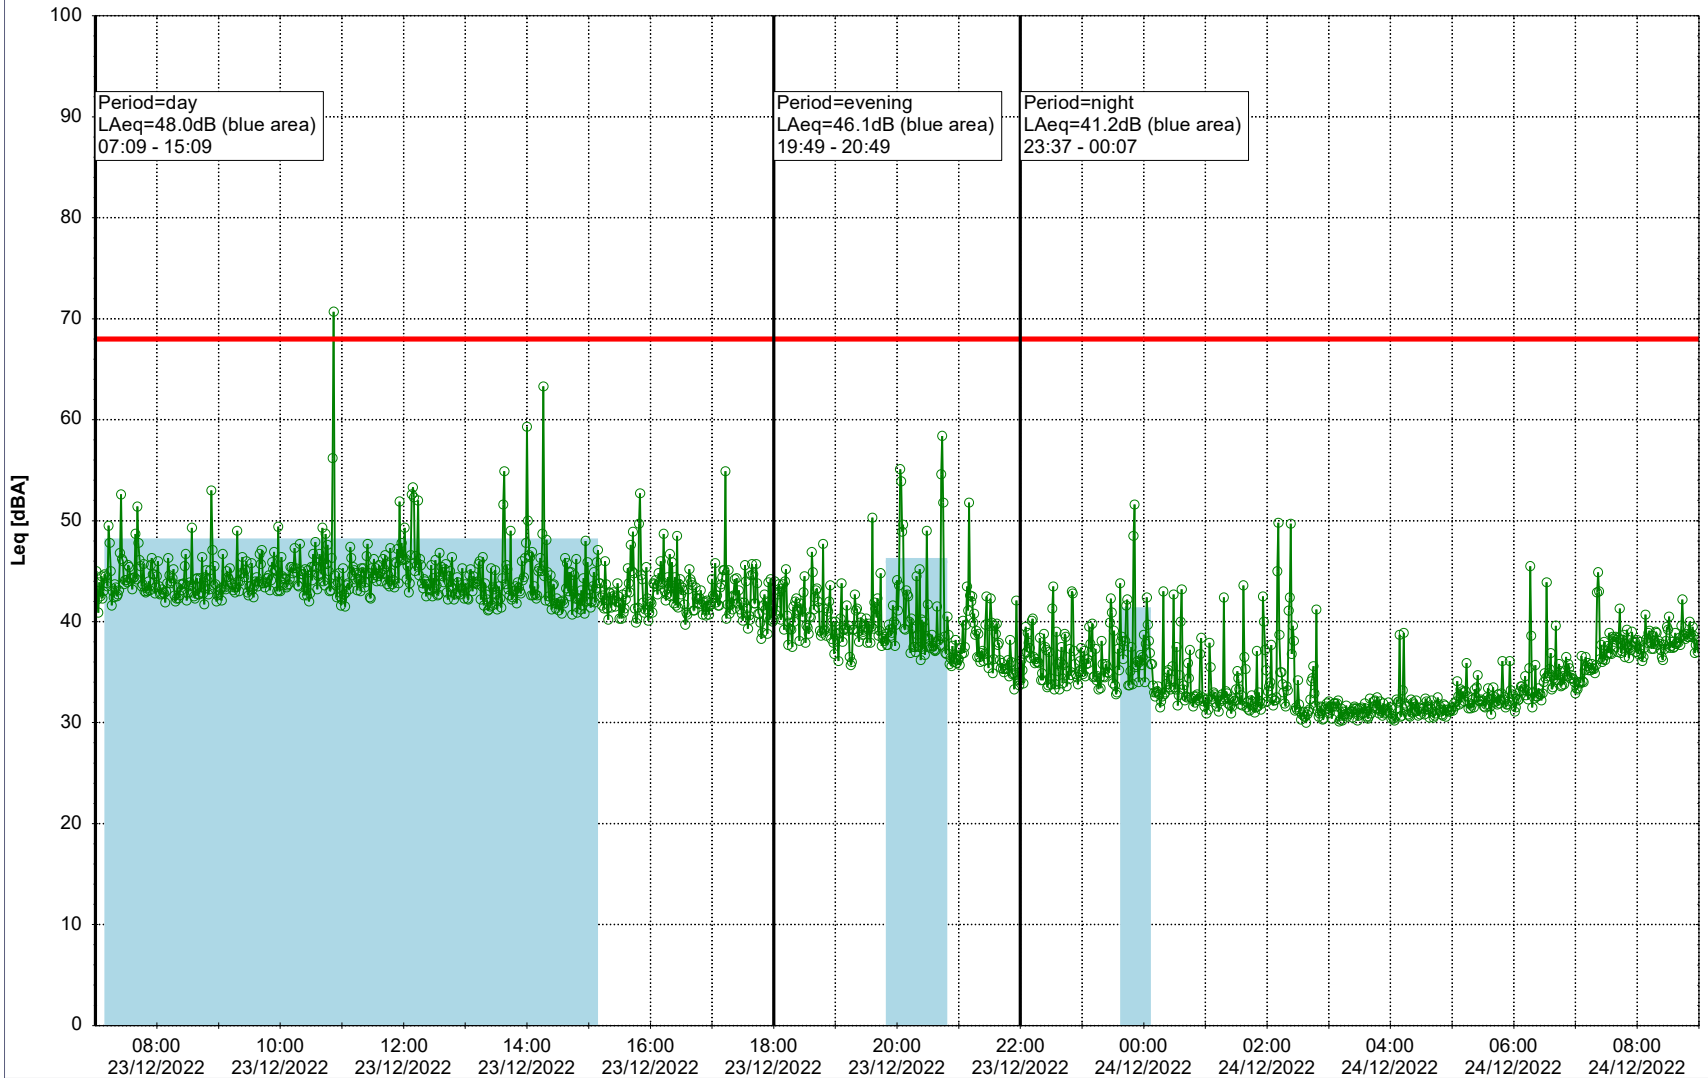

Remarks

...

Noise Time Related Diagram

22/12/2022
23/12/2022

○○○ EBR-OVK_NS02

Project: Kronos Sydhavnen
Construction: Enghave Brygge
Location: N-V

Plan View

EBR-OVK_NS02

Remarks

...

Noise Time Related Diagram

23/12/2022
24/12/2022

○○○○ EBR-OVK_NS02

Project: Kronos Sydhavnen
Construction: Enghave Brygge
Location: N-V

Plan View

EBR-OVK_NS02

Remarks

...

Noise Time Related Diagram

24/12/2022
25/12/2022

○○○ EBR-OVK_NS02

Project: Kronos Sydhavnen
Construction: Enghave Brygge
Location: N-V

Plan View

EBR-OVK_NS02