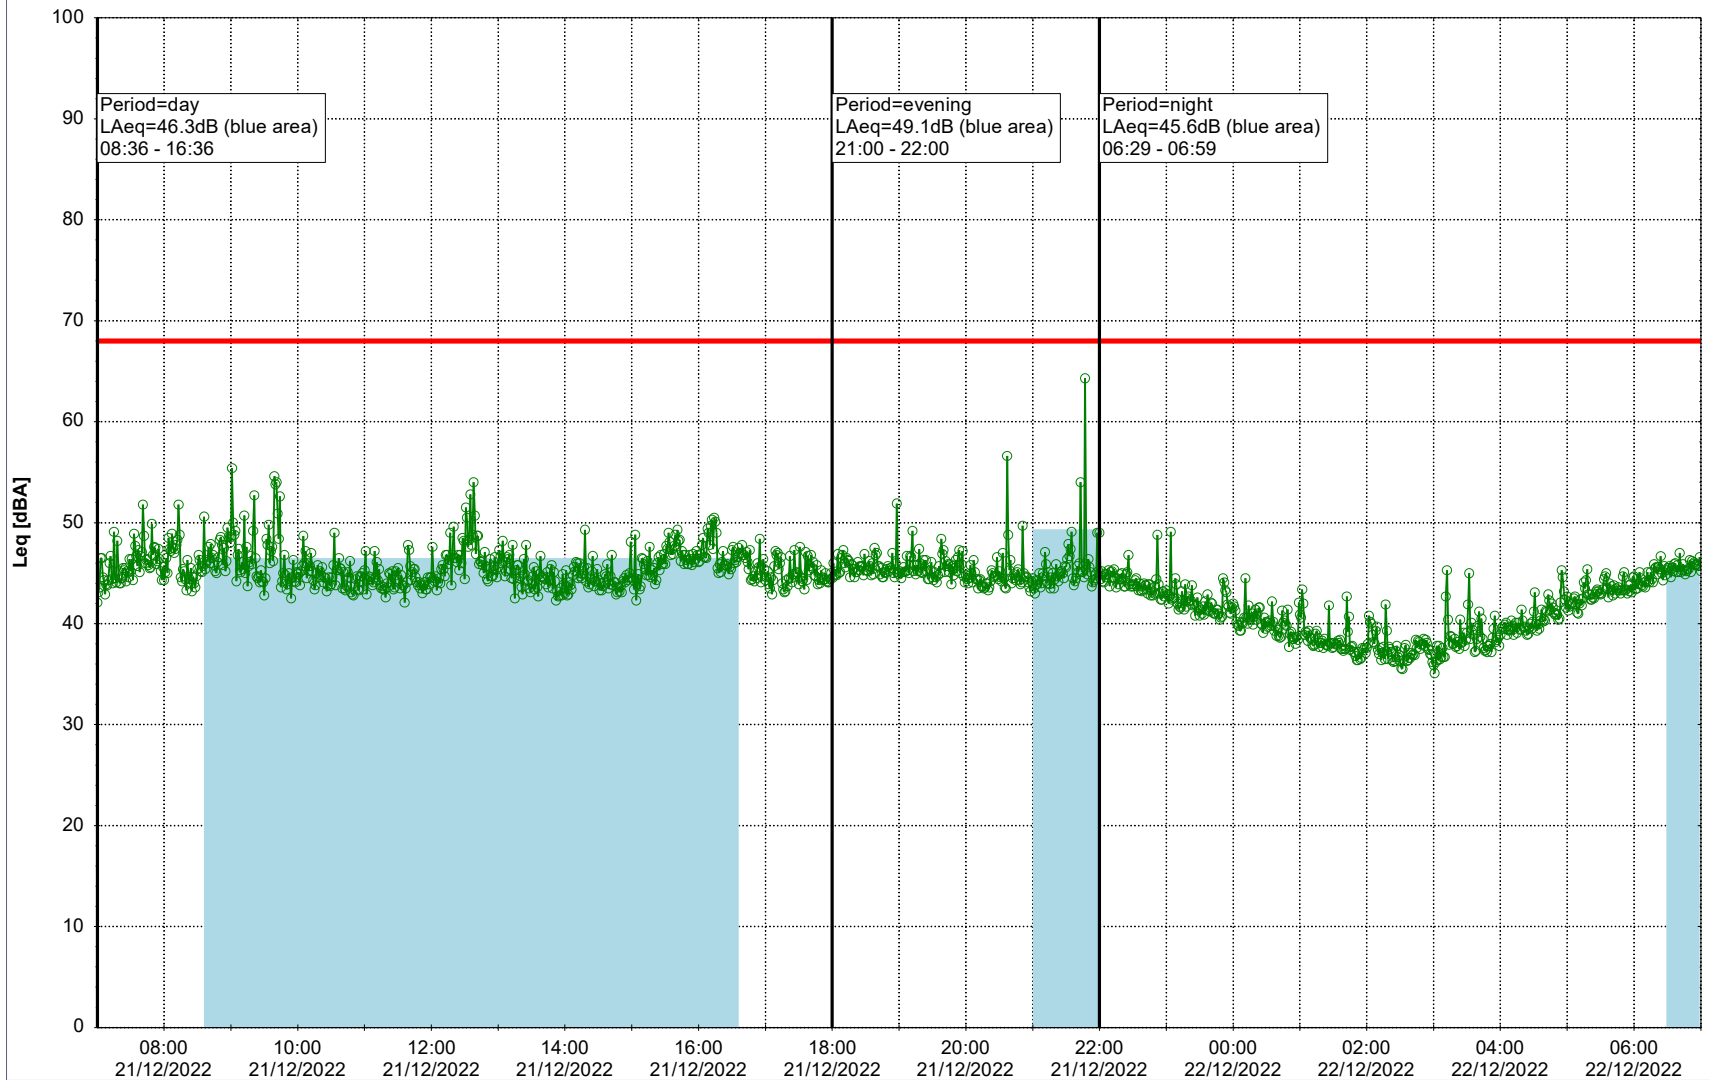

Plan View

Remarks

...

Noise Time Related Diagram

20/12/2022
21/12/2022

○○○○ EBR-OVK_NS02

Project: Kronos Sydhavnen
Construction: Enghave Brygge
Location: N-V

Plan View

Remarks

...

Noise Time Related Diagram

21/12/2022
22/12/2022

○○○○ EBR-OVK_NS02

Project: Kronos Sydhavnen
Construction: Enghave Brygge
Location: N-V

Plan View

EBR-OVK_NS02