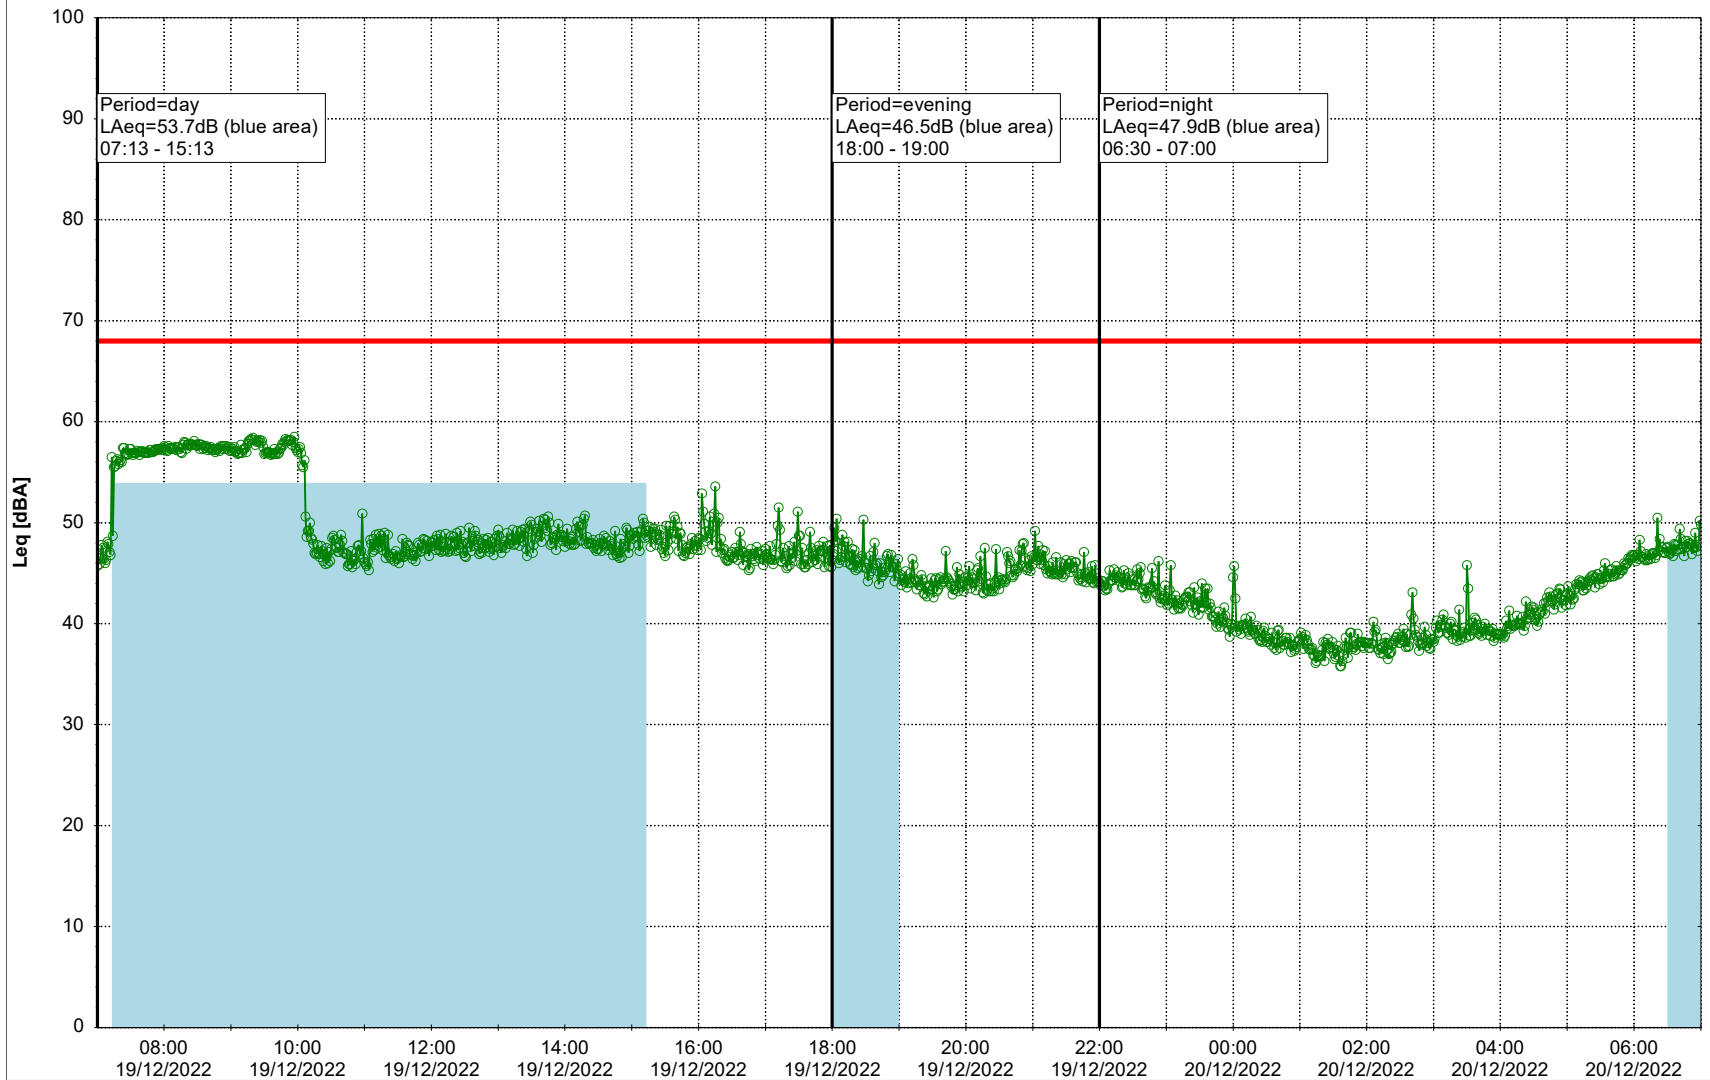

Project: Kronos Sydhavnen
Construction: Enghave Brygge
Location: N-V

Plan View

Remarks

...

Noise Time Related Diagram

19/12/2022
20/12/2022

○○○○ EBR-OVK_NS02

Project: Kronos Sydhavnen
Construction: Enghave Brygge
Location: N-V

Plan View

Remarks

...

Noise Time Related Diagram

20/12/2022
21/12/2022

○○○○ EBR-OVK_NS02

Project: Kronos Sydhavnen
Construction: Enghave Brygge
Location: N-V

Plan View

Remarks

...

Noise Time Related Diagram

21/12/2022
22/12/2022

○○○○ EBR-OVK_NS02

Project: Kronos Sydhavnen
Construction: Enghave Brygge
Location: N-V

Plan View

EBR-OVK_NS02