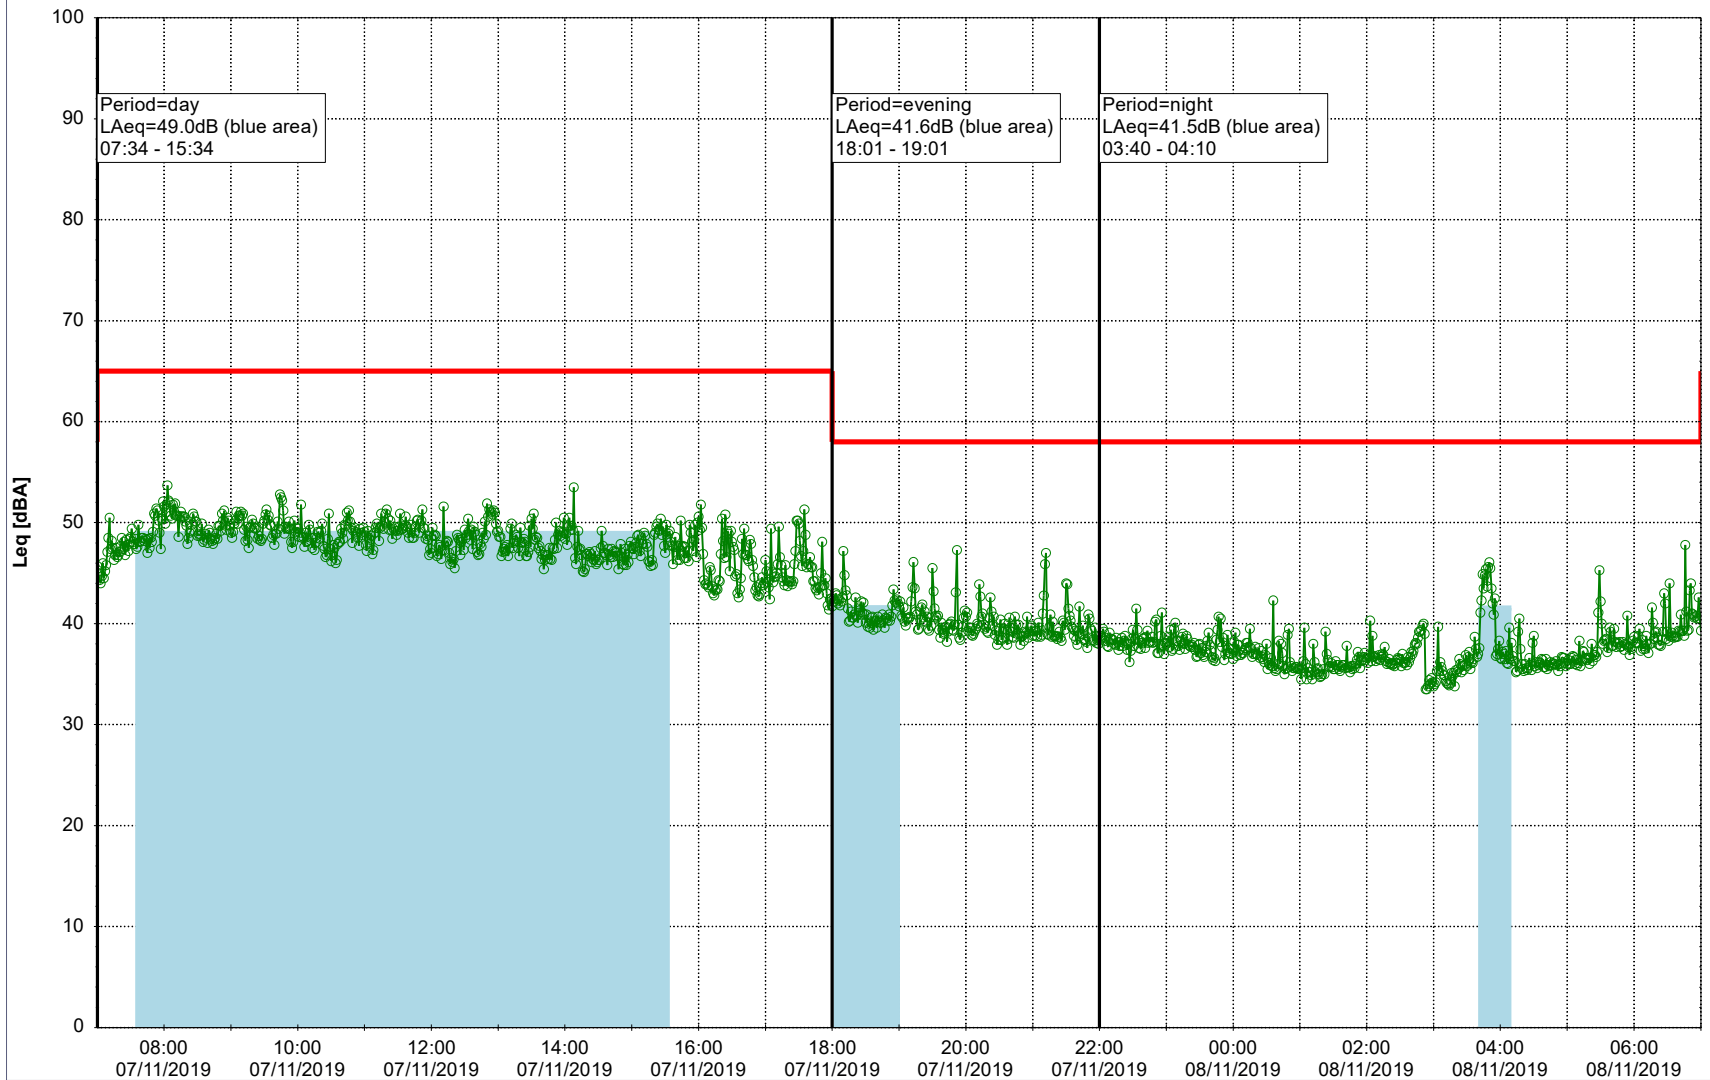

Remarks

...

Noise Time Related Diagram

06/11/2019
07/11/2019

○○○ EBR-OVK_NS01

Project: Kronos Sydhavnen
Construction: Enghave Brygge
Location: N-V

Plan View

Remarks

...

Noise Time Related Diagram

07/11/2019
08/11/2019

○○○○ EBR-OVK_NS01

Project: Kronos Sydhavnen
Construction: Enghave Brygge
Location: N-V

Plan View

Remarks

...

Noise Time Related Diagram

08/11/2019
09/11/2019

○○○ EBR-OVK_NS01

Project: Kronos Sydhavnen
Construction: Enghave Brygge
Location: N-V

Plan View

Remarks

...

Noise Time Related Diagram