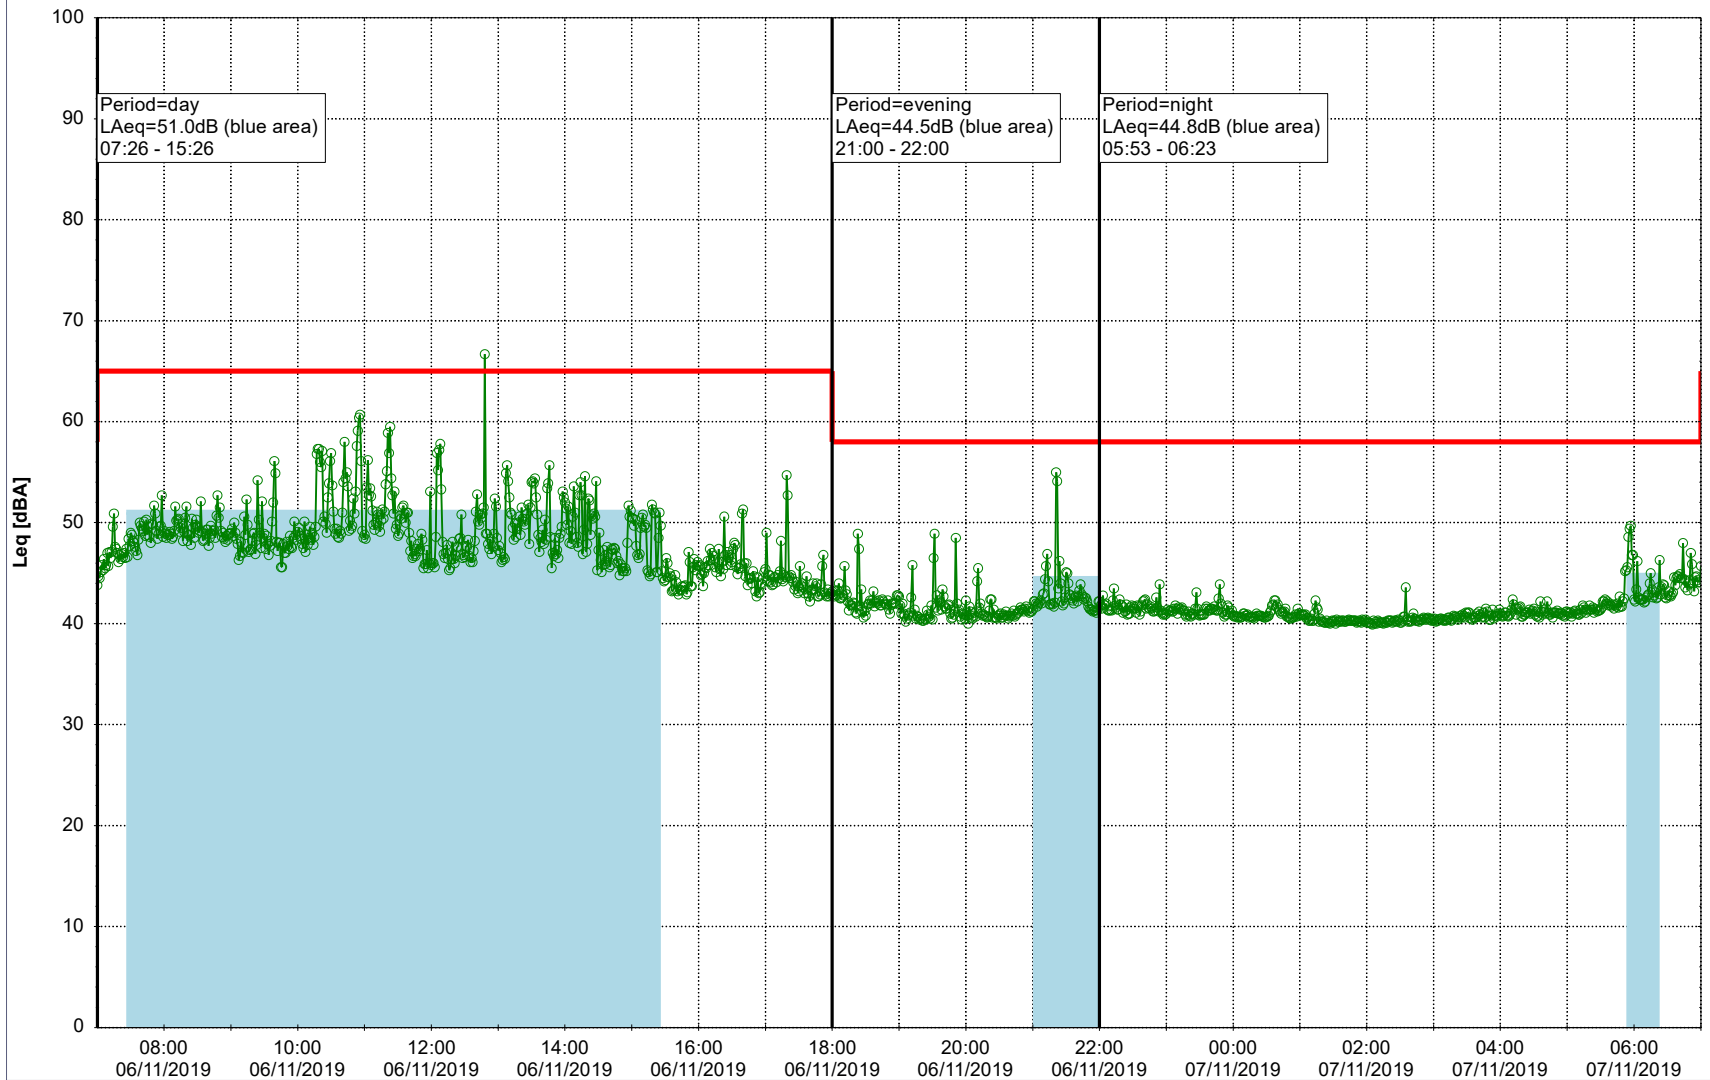

Project: Kronos Sydhavnen
Construction: Enghave Brygge
Location: N-V

Plan View

Remarks

...

Noise Time Related Diagram

04/11/2019
05/11/2019

○○○ EBR-OVK_NS01

Project: Kronos Sydhavnen
Construction: Enghave Brygge
Location: N-V

Plan View

Remarks

...

Noise Time Related Diagram

05/11/2019
06/11/2019

○○○ EBR-OVK_NS01

Project: Kronos Sydhavnen
Construction: Enghave Brygge
Location: N-V

Plan View

Remarks

...

Noise Time Related Diagram

06/11/2019
07/11/2019

○○○ EBR-OVK_NS01

Project: Kronos Sydhavnen
Construction: Enghave Brygge
Location: N-V

Plan View

Remarks

...

Noise Time Related Diagram

07/11/2019
08/11/2019

○○○○ EBR-OVK_NS01

Project: Kronos Sydhavnen
Construction: Enghave Brygge
Location: N-V

Plan View

Remarks

...