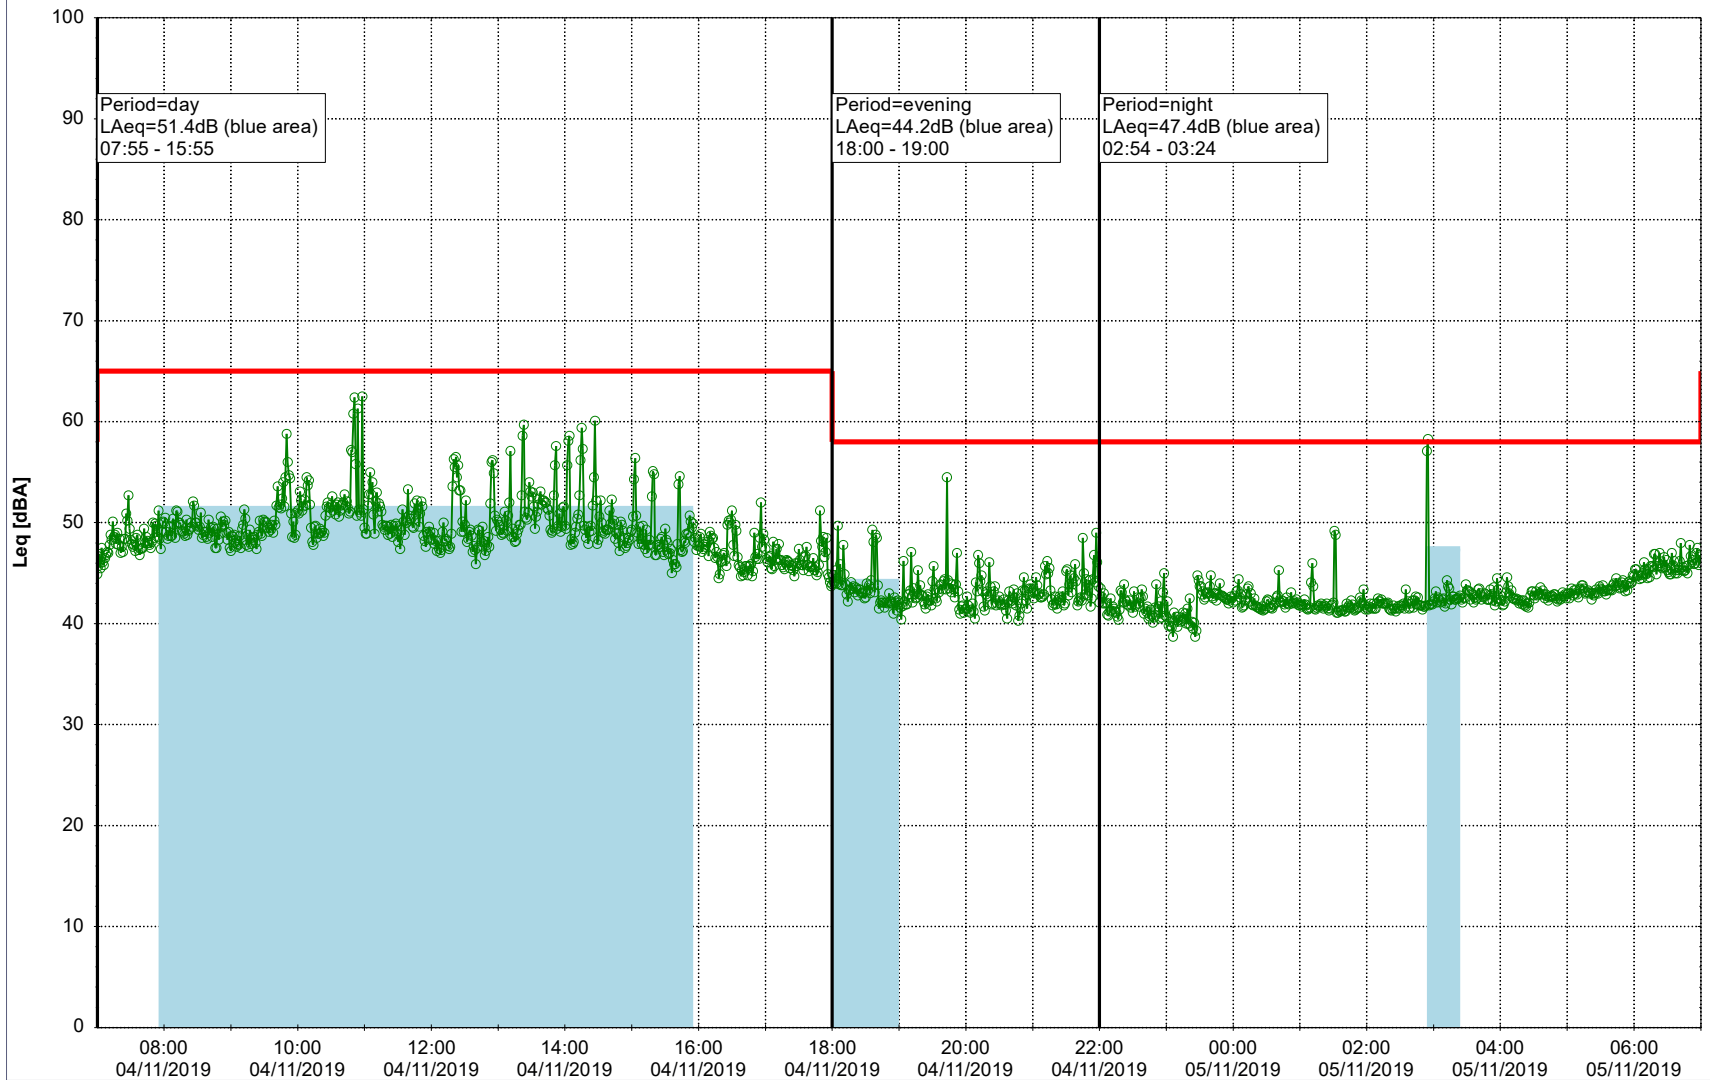

Project: Kronos Sydhavnen
Construction: Enghave Brygge
Location: N-V

Plan View

Remarks

...

Noise Time Related Diagram

04/11/2019
05/11/2019

○○○ EBR-OVK_NS01

Project: Kronos Sydhavnen
Construction: Enghave Brygge
Location: N-V

Plan View

Remarks

...

Noise Time Related Diagram

05/11/2019
06/11/2019

○○○ EBR-OVK_NS01

Project: Kronos Sydhavnen
Construction: Enghave Brygge
Location: N-V

Plan View

Remarks

...

Noise Time Related Diagram

06/11/2019
07/11/2019

○○○ EBR-OVK_NS01

Project: Kronos Sydhavnen
Construction: Enghave Brygge
Location: N-V

Plan View

Remarks