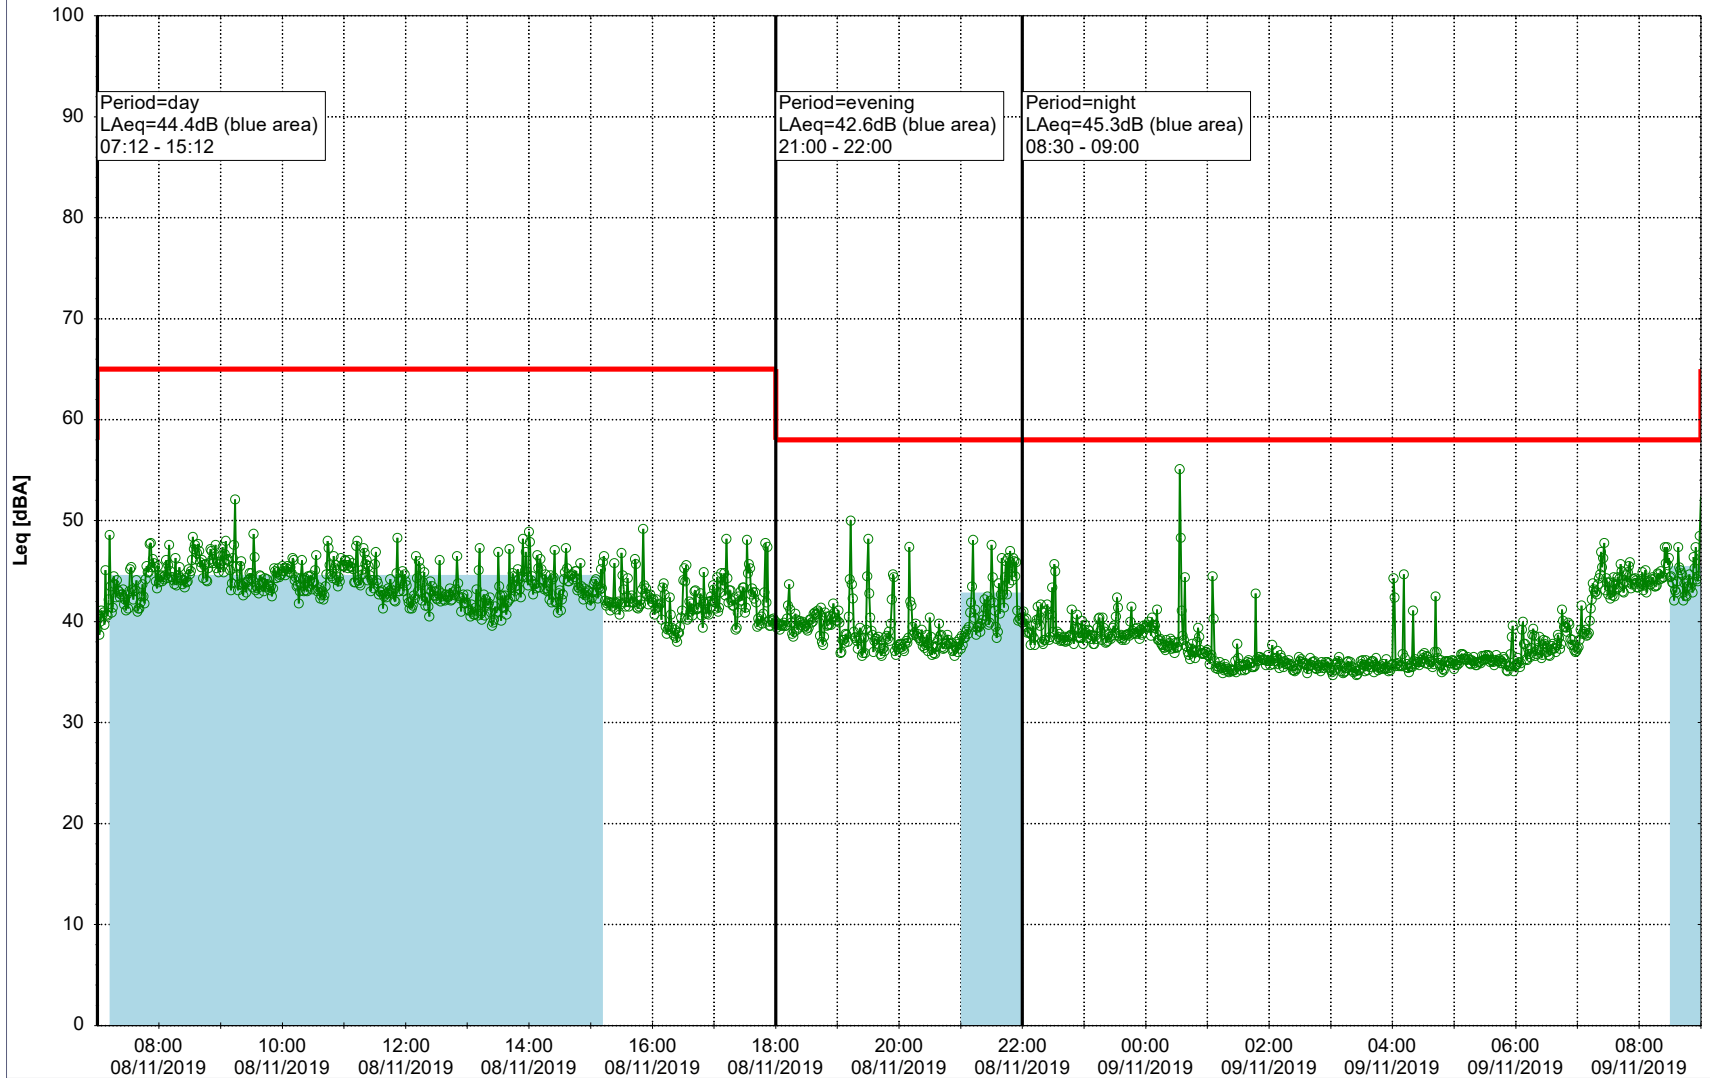

...

Noise Time Related Diagram

07/11/2019
08/11/2019

○○○○ EBR-OVK_NS01

Project: Kronos Sydhavnen
Construction: Enghave Brygge
Location: N-V

Plan View

Remarks

...

Noise Time Related Diagram

08/11/2019
09/11/2019

○○○ EBR-OVK_NS01

Project: Kronos Sydhavnen
Construction: Enghave Brygge
Location: N-V

Plan View

Remarks

...

Noise Time Related Diagram

09/11/2019
10/11/2019

○○○ EBR-OVK_NS01

Project: Kronos Sydhavnen
Construction: Enghave Brygge
Location: N-V

Plan View

Remarks

...

Noise Time Related Diagram

10/11/2019
11/11/2019