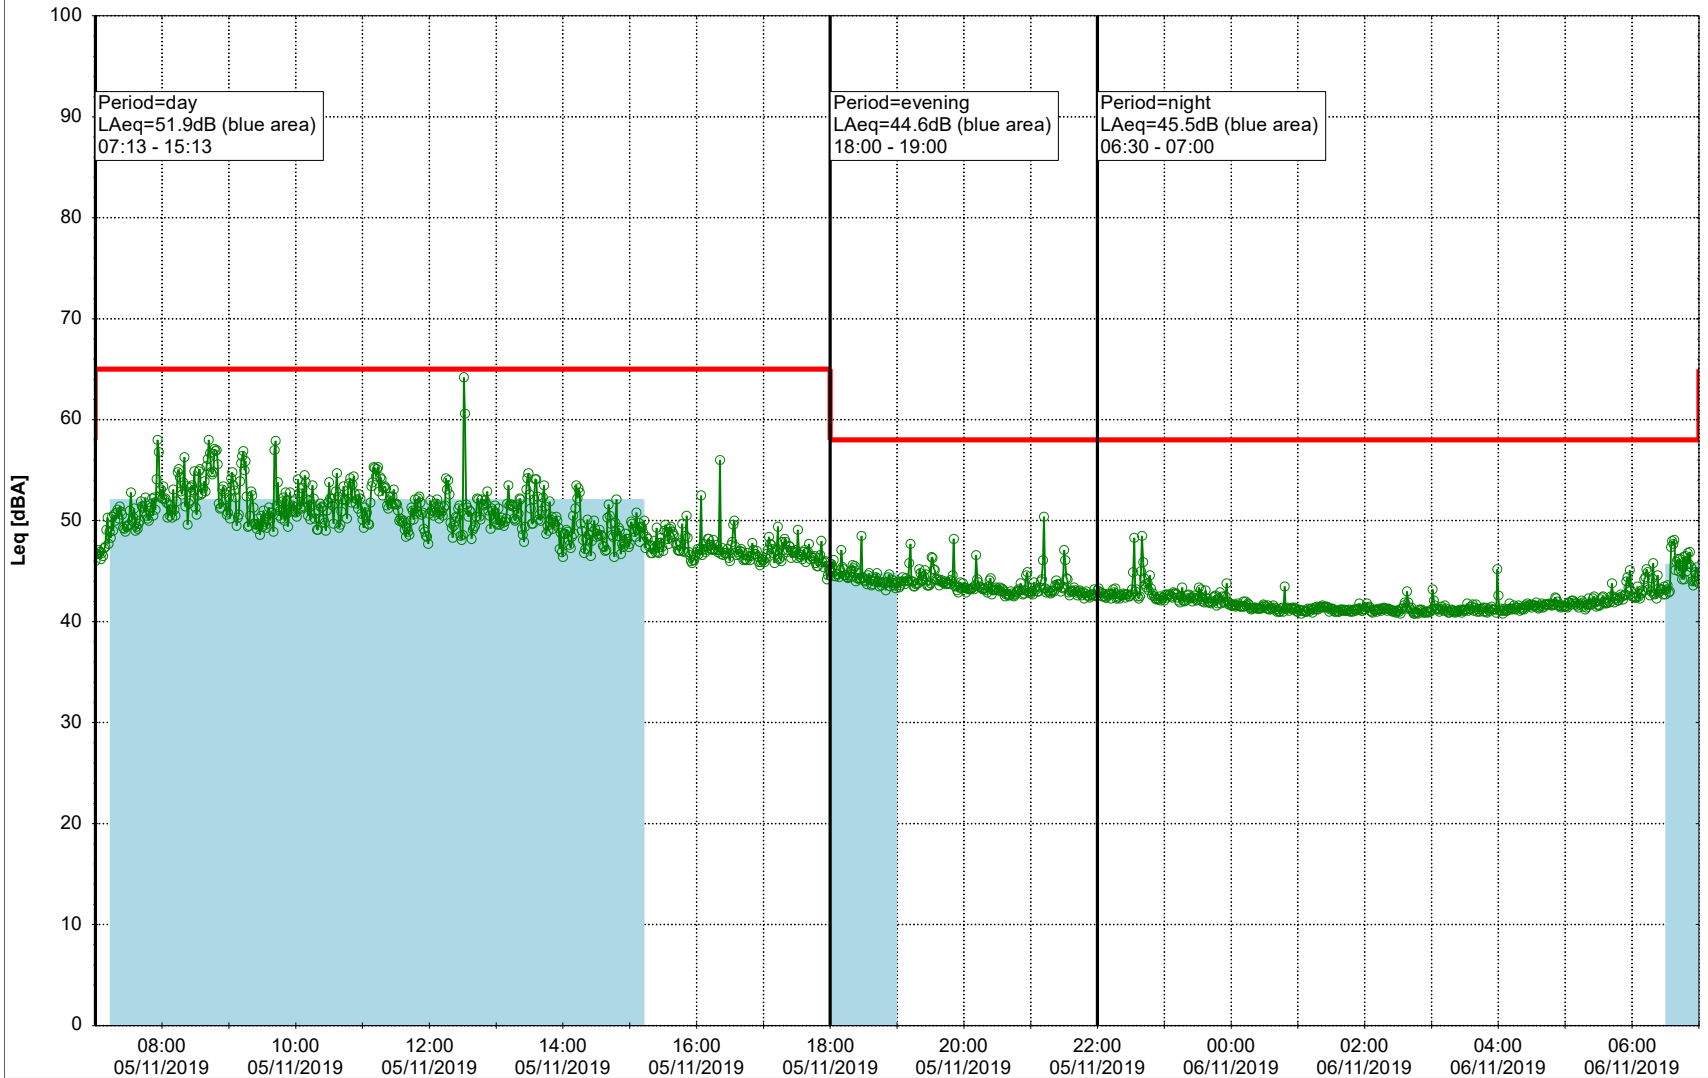

Plan View

Remarks

...

Noise Time Related Diagram

05/11/2019
06/11/2019

○○○ EBR-OVK_NS01

Project: Kronos Sydhavnen
Construction: Enghave Brygge
Location: N-V

Plan View

Remarks

...

Noise Time Related Diagram

06/11/2019
07/11/2019

○○○ EBR-OVK_NS01

Project: Kronos Sydhavnen
Construction: Enghave Brygge
Location: N-V

Plan View

Remarks