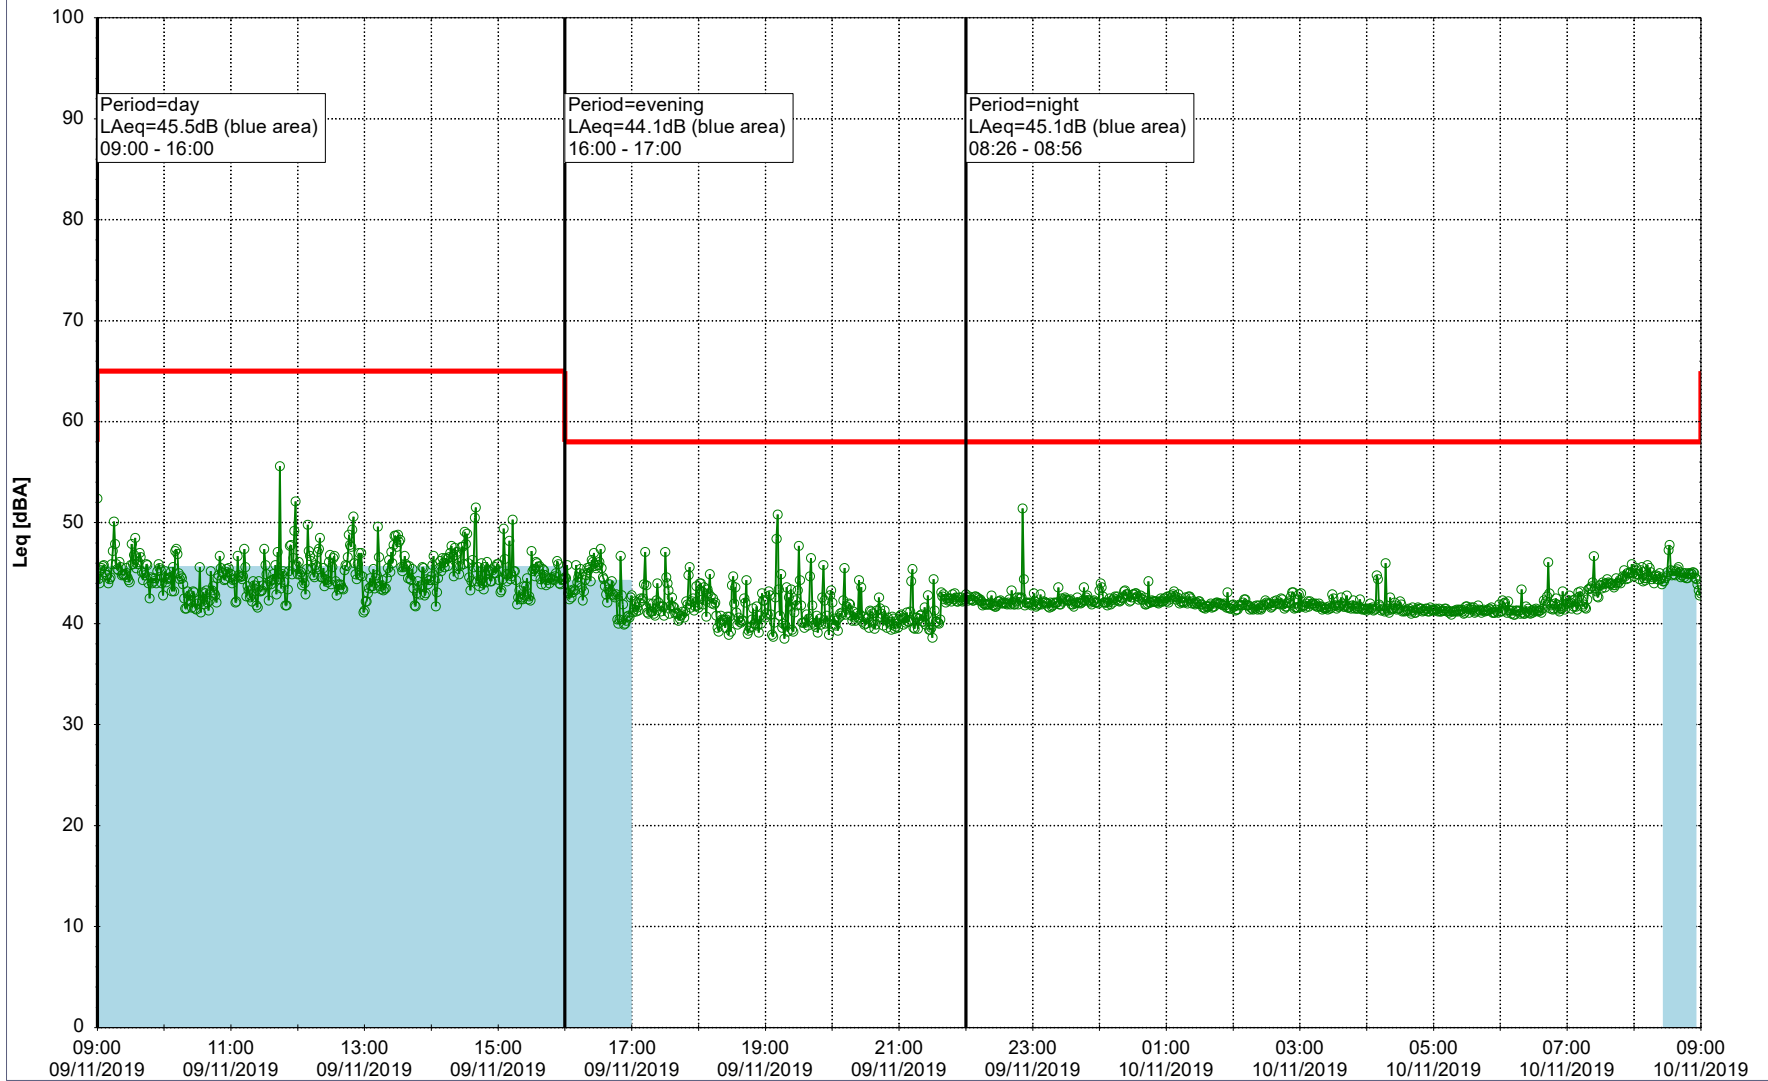

Noise Time Related Diagram

08/11/2019
09/11/2019

○○○ EBR-OVK_NS01

Project: Kronos Sydhavnen
Construction: Enghave Brygge
Location: N-V

Plan View

Remarks

...

Noise Time Related Diagram

09/11/2019
10/11/2019

○○○ EBR-OVK_NS01

Project: Kronos Sydhavnen
Construction: Enghave Brygge
Location: N-V

Plan View

Remarks

...

Noise Time Related Diagram

10/11/2019
11/11/2019