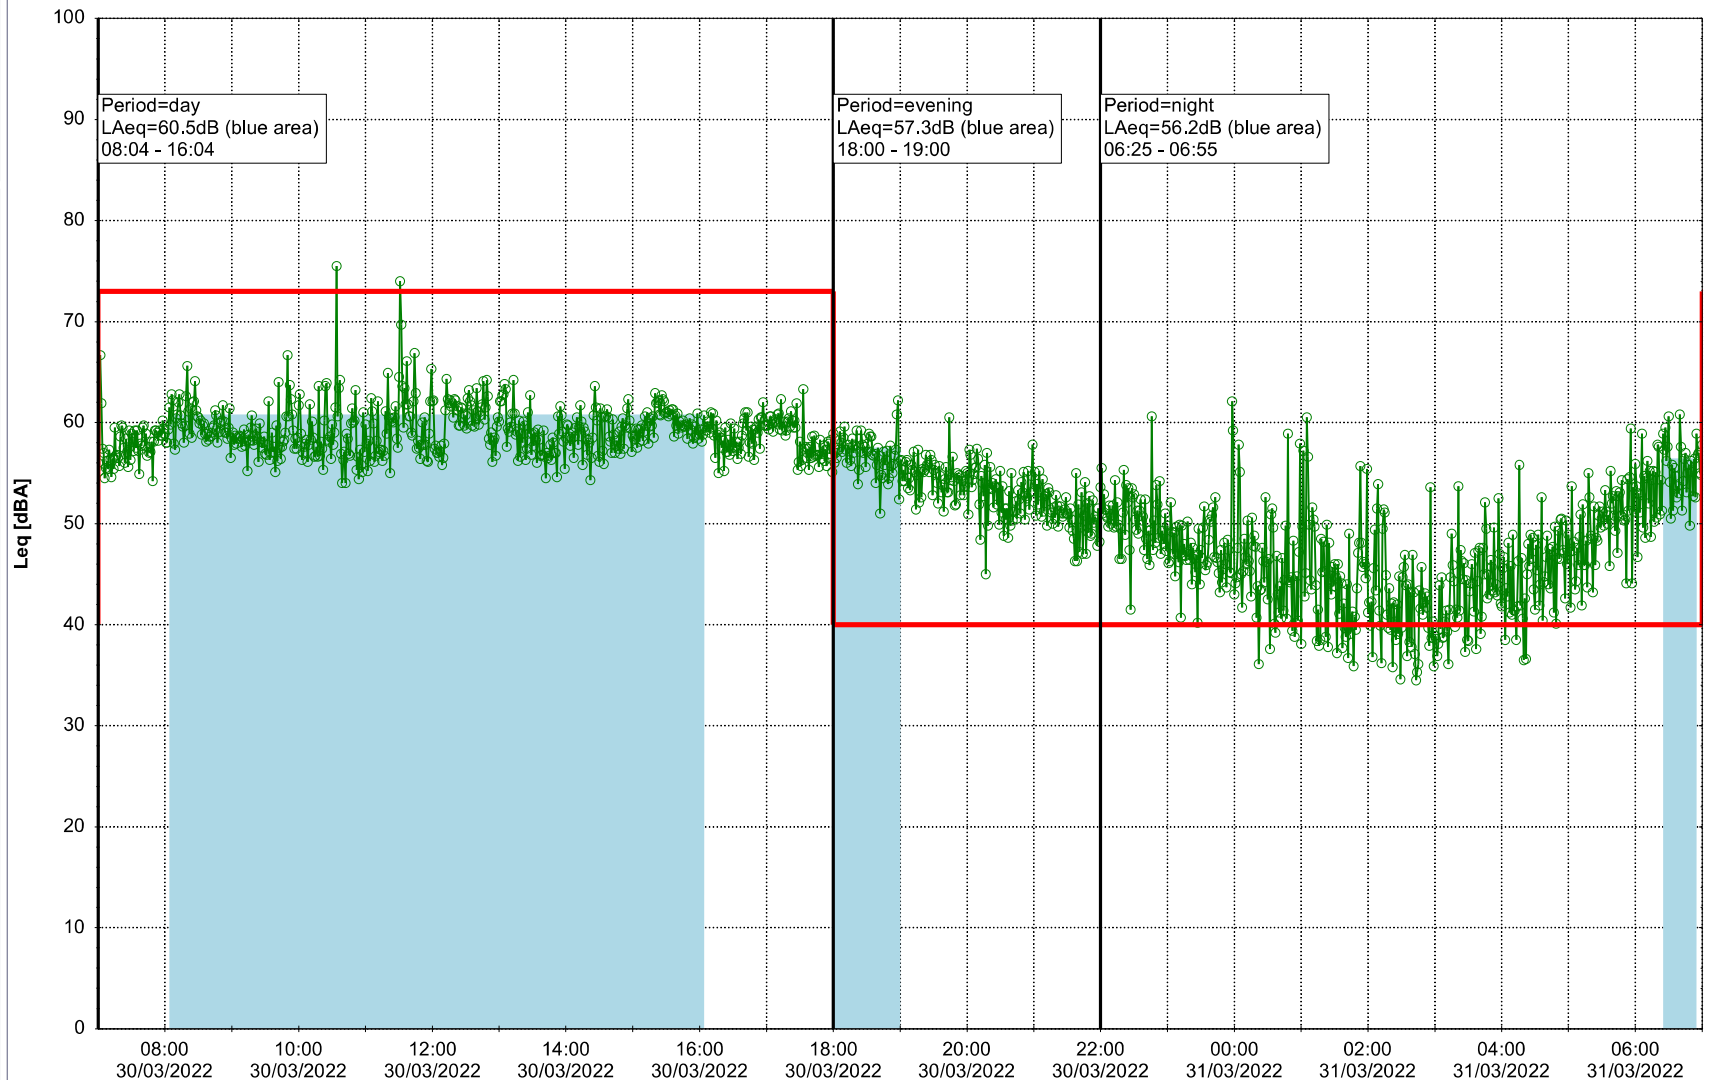

Plan View

Remarks

...

Noise Time Related Diagram

29/03/2022
30/03/2022

○ ○ ○ ○ HOL_NS01

Project: Kronos Sydhavnen
Construction: Havneholmen
Location: N-V

Plan View

Remarks

...

Noise Time Related Diagram

30/03/2022
31/03/2022

○ ○ ○ ○ HOL_NS01

Project: Kronos Sydhavnen
Construction: Havneholmen
Location: N-V

Plan View

Remarks

...

Noise Time Related Diagram

31/03/2022
01/04/2022

○ ○ ○ ○ HOL_NS01

Project: Kronos Sydhavnen
Construction: Havneholmen
Location: N-V

Plan View

Remarks

...

Noise Time Related Diagram

01/04/2022
02/04/2022

○ ○ ○ ○ HOL_NS01

Project: Kronos Sydhavnen
Construction: Havneholmen
Location: N-V

Plan View

Remarks

...

Noise Time Related Diagram