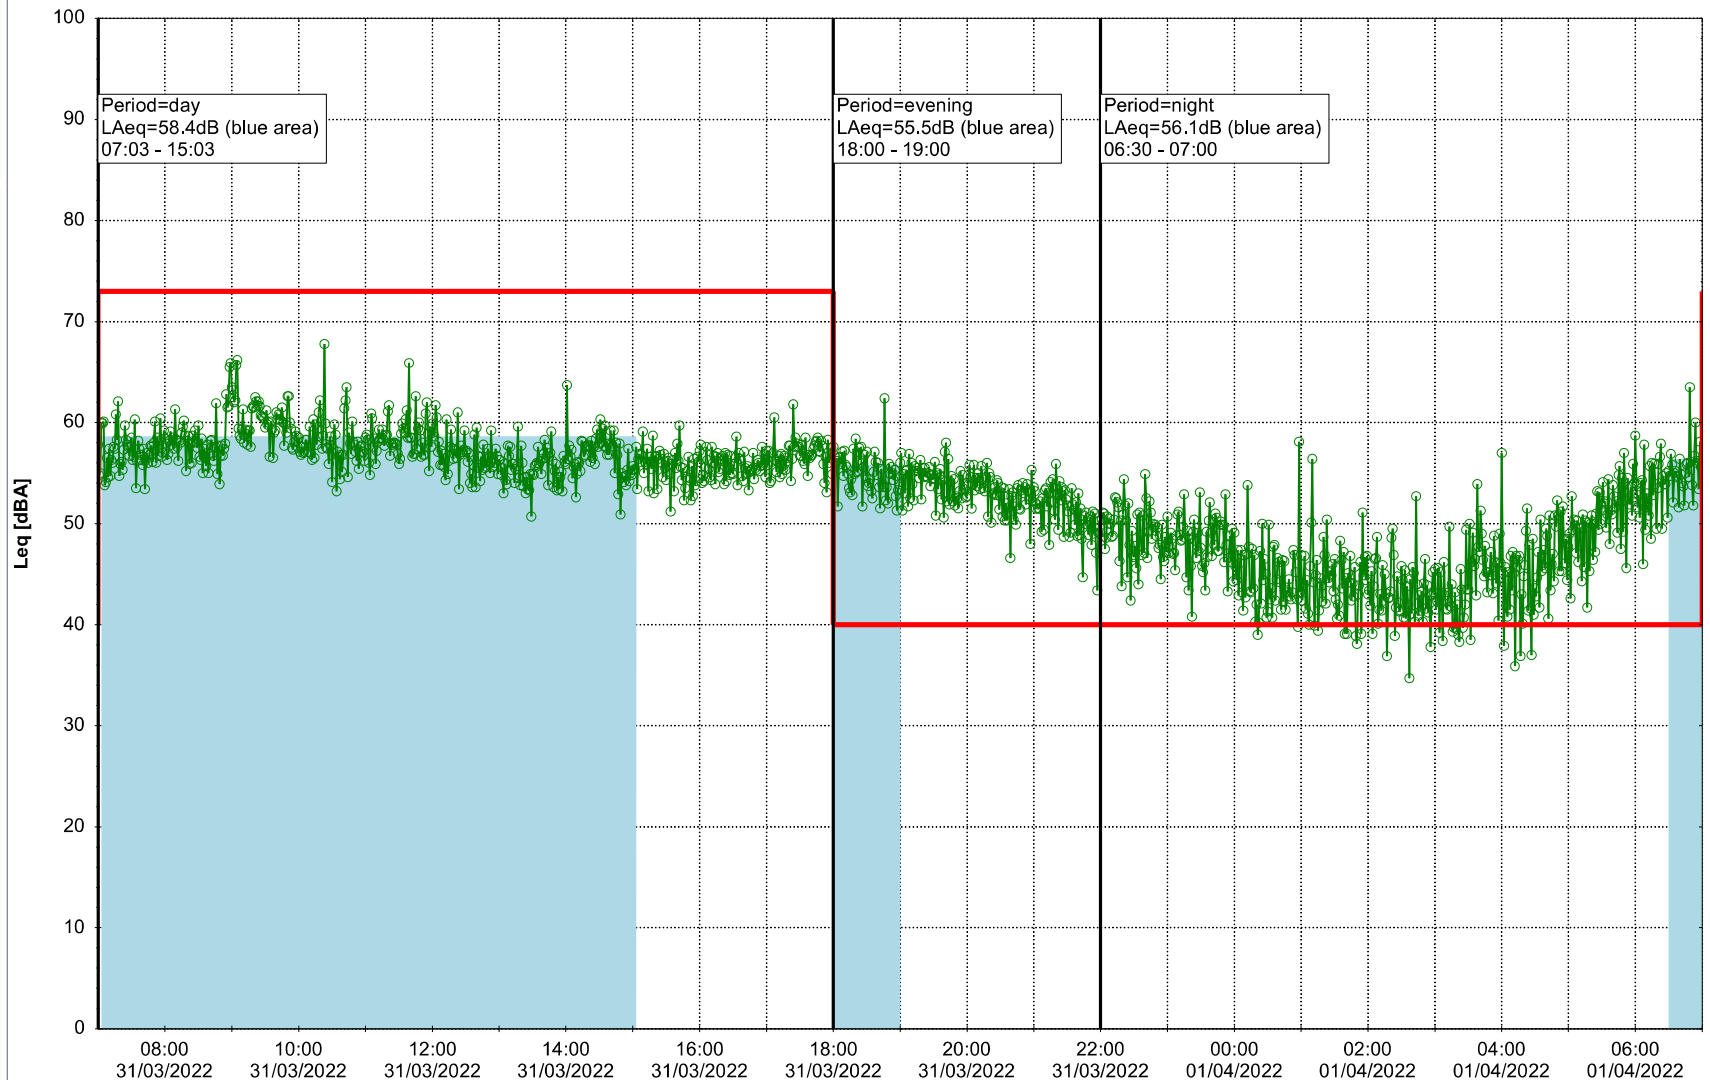

Remarks

...

Noise Time Related Diagram

30/03/2022
31/03/2022

○ ○ ○ ○ HOL_NS01

Project: Kronos Sydhavnen
Construction: Havneholmen
Location: N-V

Plan View

Remarks

...

Noise Time Related Diagram

31/03/2022
01/04/2022

○ ○ ○ ○ HOL_NS01

Project: Kronos Sydhavnen
Construction: Havneholmen
Location: N-V

Plan View

Remarks

...

Noise Time Related Diagram

01/04/2022
02/04/2022

○ ○ ○ ○ HOL_NS01

Project: Kronos Sydhavnen
Construction: Havneholmen
Location: N-V

Plan View

Remarks

...

Noise Time Related Diagram