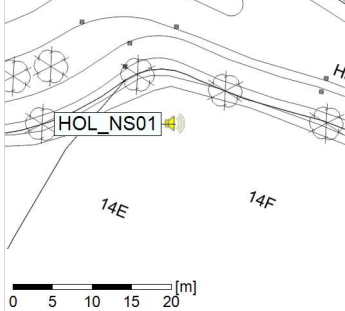

...

Noise Time Related Diagram

31/03/2022
01/04/2022

○ ○ ○ ○ HOL_NS01

Project: Kronos Sydhavnen
Construction: Havneholmen
Location: N-V

Plan View

Remarks

...

Noise Time Related Diagram

01/04/2022
02/04/2022

○ ○ ○ ○ HOL_NS01

Project: Kronos Sydhavnen
Construction: Havneholmen
Location: N-V

Plan View

Remarks

...

Noise Time Related Diagram