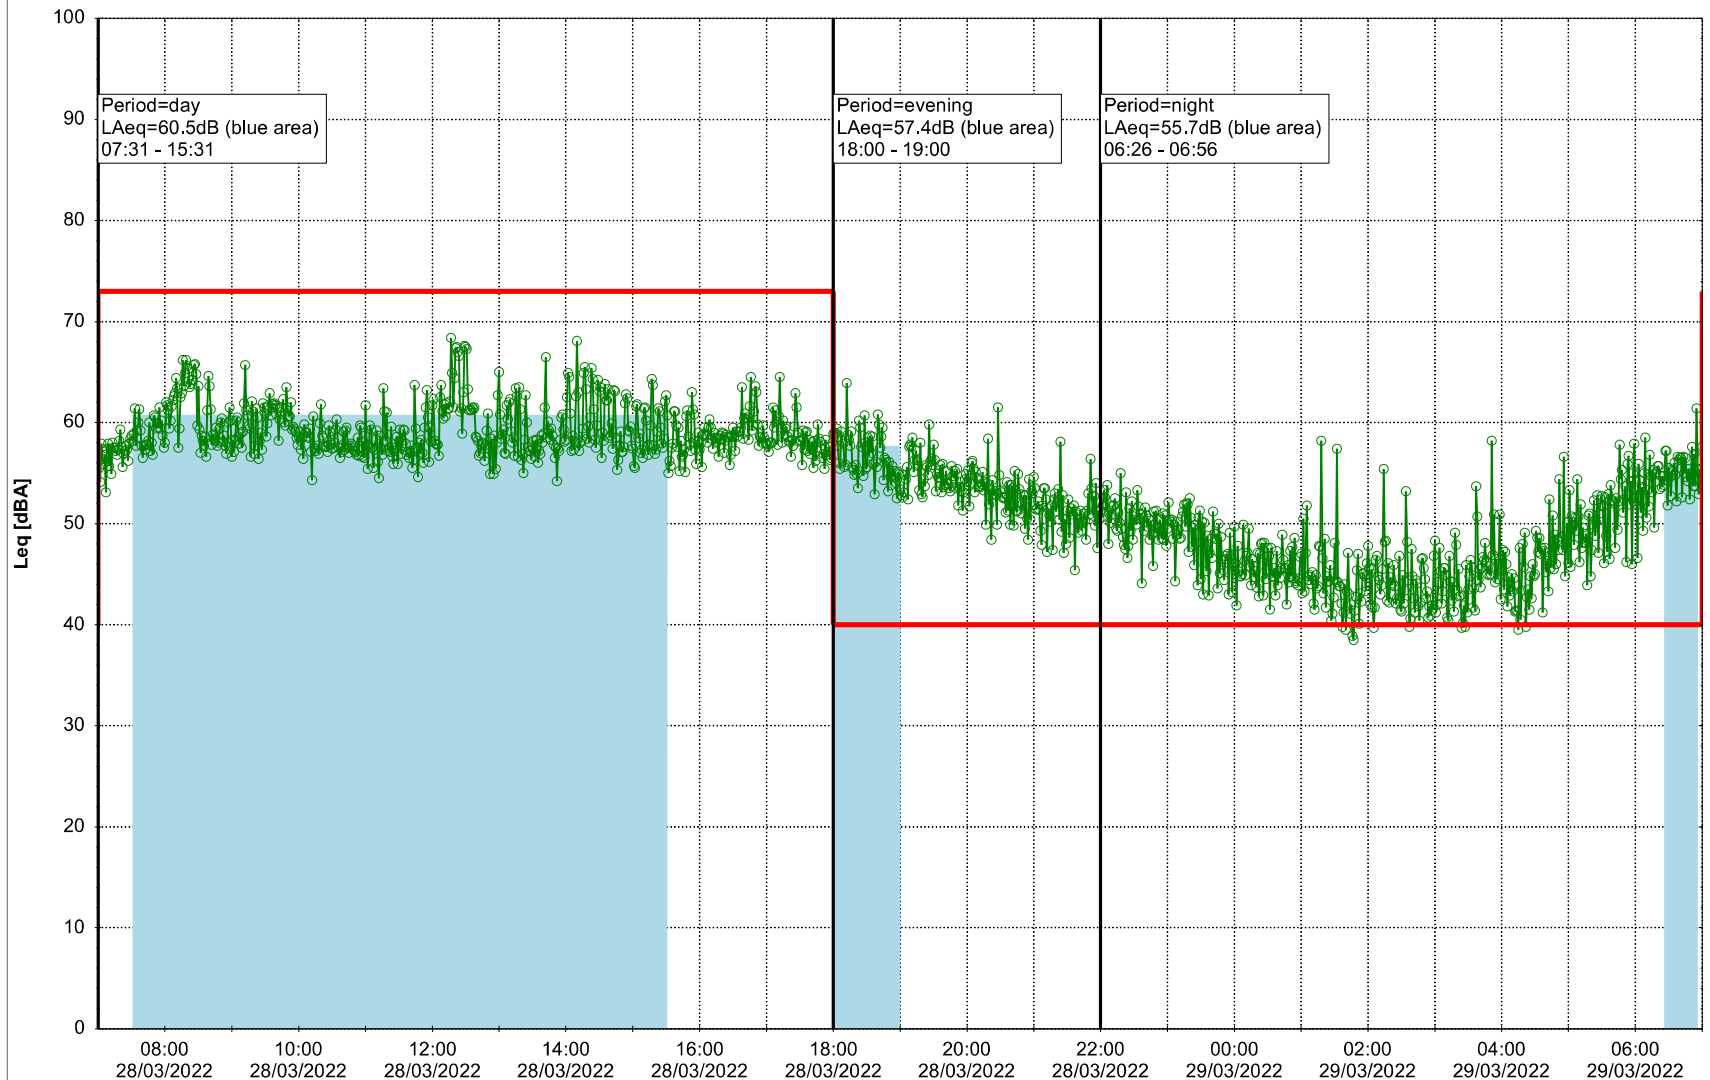

Project: Kronos Sydhavnen
Construction: Havneholmen
Location: N-V

Plan View

Remarks

...

Noise Time Related Diagram

28/03/2022
29/03/2022

○ ○ ○ ○ HOL_NS01

Project: Kronos Sydhavnen
Construction: Havneholmen
Location: N-V

Plan View

Remarks

...

Noise Time Related Diagram

29/03/2022
30/03/2022

○ ○ ○ ○ HOL_NS01

Project: Kronos Sydhavnen
Construction: Havneholmen
Location: N-V

Plan View

Remarks

...

Noise Time Related Diagram

30/03/2022
31/03/2022

○ ○ ○ ○ HOL_NS01

Project: Kronos Sydhavnen
Construction: Havneholmen
Location: N-V

Plan View

Remarks

Noise Time Related Diagram

01/04/2022
02/04/2022

○ ○ ○ ○ HOL_NS01

Project: Kronos Sydhavnen
Construction: Havneholmen
Location: N-V

Plan View

Remarks

...

Noise Time Related Diagram