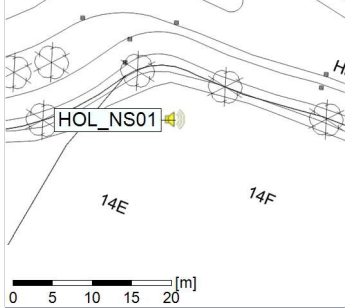

Noise Time Related Diagram

01/04/2022
02/04/2022

○ ○ ○ ○ HOL_NS01

Project: Kronos Sydhavnen
Construction: Havneholmen
Location: N-V

Plan View

Remarks

...

Noise Time Related Diagram