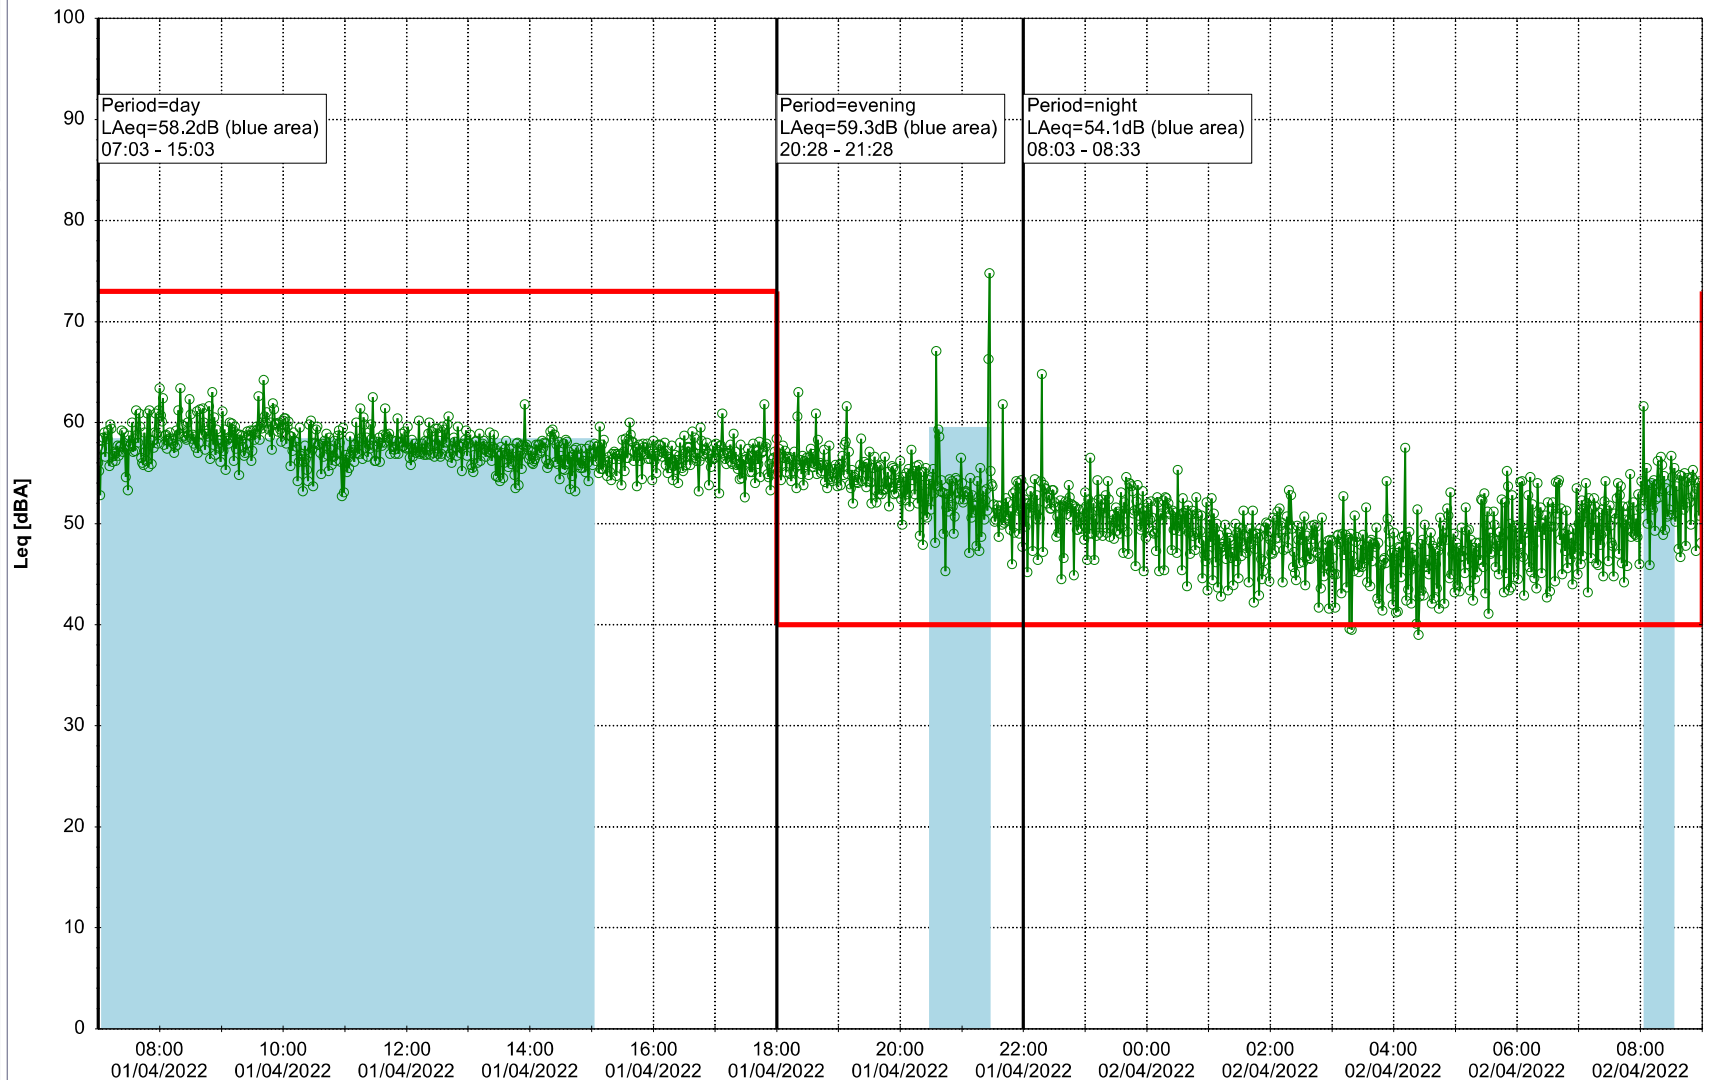

...

Noise Time Related Diagram

31/03/2022
01/04/2022

○ ○ ○ ○ HOL_NS01

Project: Kronos Sydhavnen
Construction: Havneholmen
Location: N-V

Plan View

Remarks

...

Noise Time Related Diagram

01/04/2022
02/04/2022

○ ○ ○ ○ HOL_NS01

Project: Kronos Sydhavnen
Construction: Havneholmen
Location: N-V

Plan View

Remarks

...

Noise Time Related Diagram