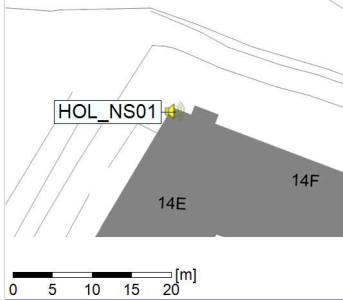

Project: Kronos Sydhavnen
Construction: Havneholmen
Location: N-V

Plan View

Remarks

...

Noise Time Related Diagram

28/03/2022
29/03/2022

○ ○ ○ ○ HOL_NS01

Project: Kronos Sydhavnen
Construction: Havneholmen
Location: N-V

Plan View

Remarks

...

Noise Time Related Diagram

29/03/2022
30/03/2022

○ ○ ○ ○ HOL_NS01

Project: Kronos Sydhavnen
Construction: Havneholmen
Location: N-V

Plan View

02/04/2022
03/04/2022

○ ○ ○ ○ HOL_NS01

Project: Kronos Sydhavnen
Construction: Havneholmen
Location: N-V

Plan View

Remarks

...

Noise Time Related Diagram

03/04/2022
04/04/2022