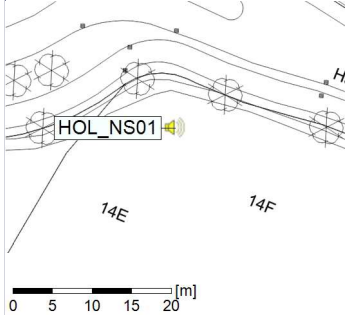

Plan View

Remarks

...

Noise Time Related Diagram

29/03/2022
30/03/2022

○ ○ ○ ○ HOL_NS01

Project: Kronos Sydhavnen
Construction: Havneholmen
Location: N-V

Plan View