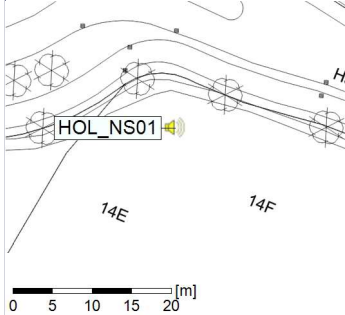

Noise Time Related Diagram

01/04/2022
02/04/2022

○ ○ ○ ○ HOL_NS01

Project: Kronos Sydhavnen
Construction: Havneholmen
Location: N-V

Plan View

Remarks

...

Noise Time Related Diagram

02/04/2022
03/04/2022

○ ○ ○ ○ HOL_NS01

Project: Kronos Sydhavnen
Construction: Havneholmen
Location: N-V

Plan View

Remarks

...

Noise Time Related Diagram

03/04/2022
04/04/2022