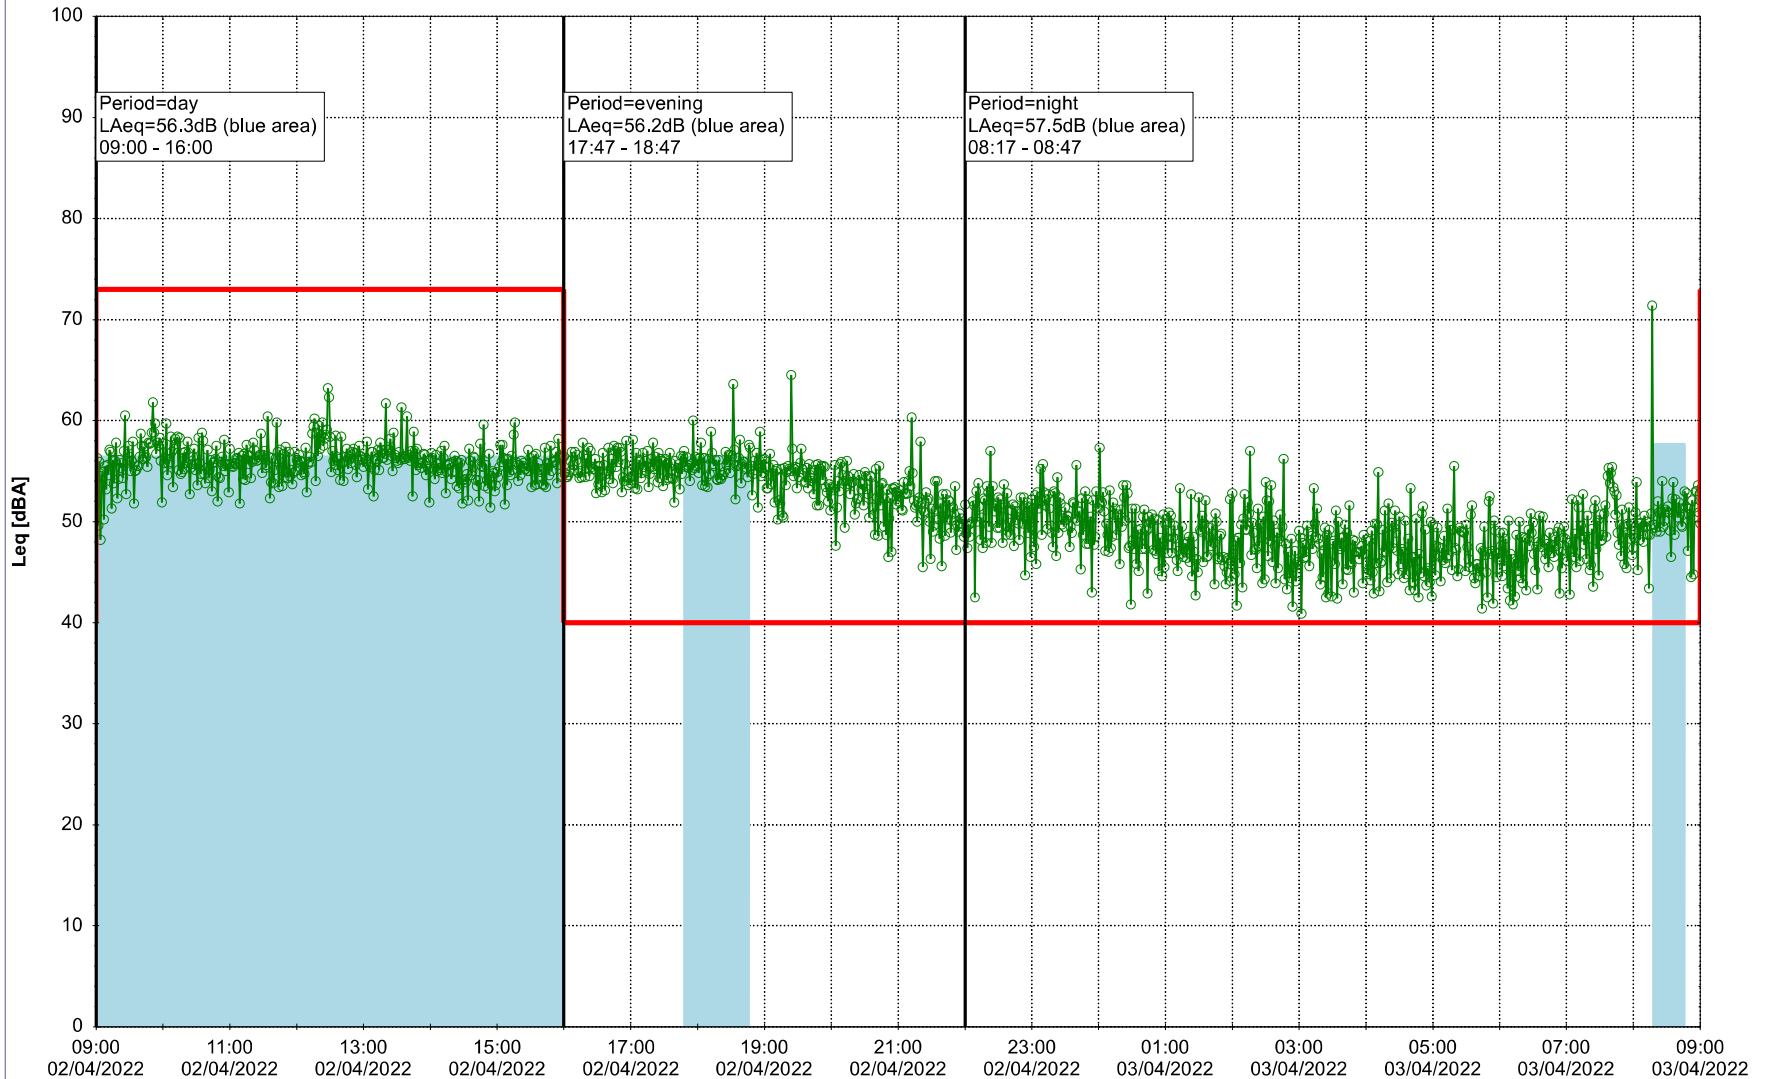

Noise Time Related Diagram

01/04/2022
02/04/2022

○ ○ ○ ○ HOL_NS01

Project: Kronos Sydhavnen
Construction: Havneholmen
Location: N-V

Plan View

Remarks

...

Noise Time Related Diagram

02/04/2022
03/04/2022

○ ○ ○ ○ HOL_NS01

Project: Kronos Sydhavnen
Construction: Havneholmen
Location: N-V

Plan View

Remarks

...

Noise Time Related Diagram

03/04/2022
04/04/2022