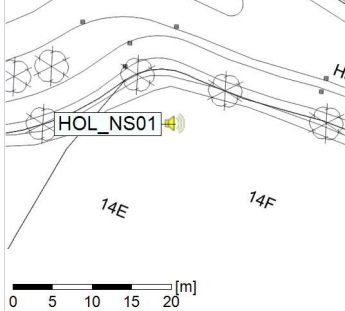

Remarks

...

Noise Time Related Diagram

30/03/2022
31/03/2022

○ ○ ○ ○ HOL_NS01

Project: Kronos Sydhavnen
Construction: Havneholmen
Location: N-V

Plan View

Remarks