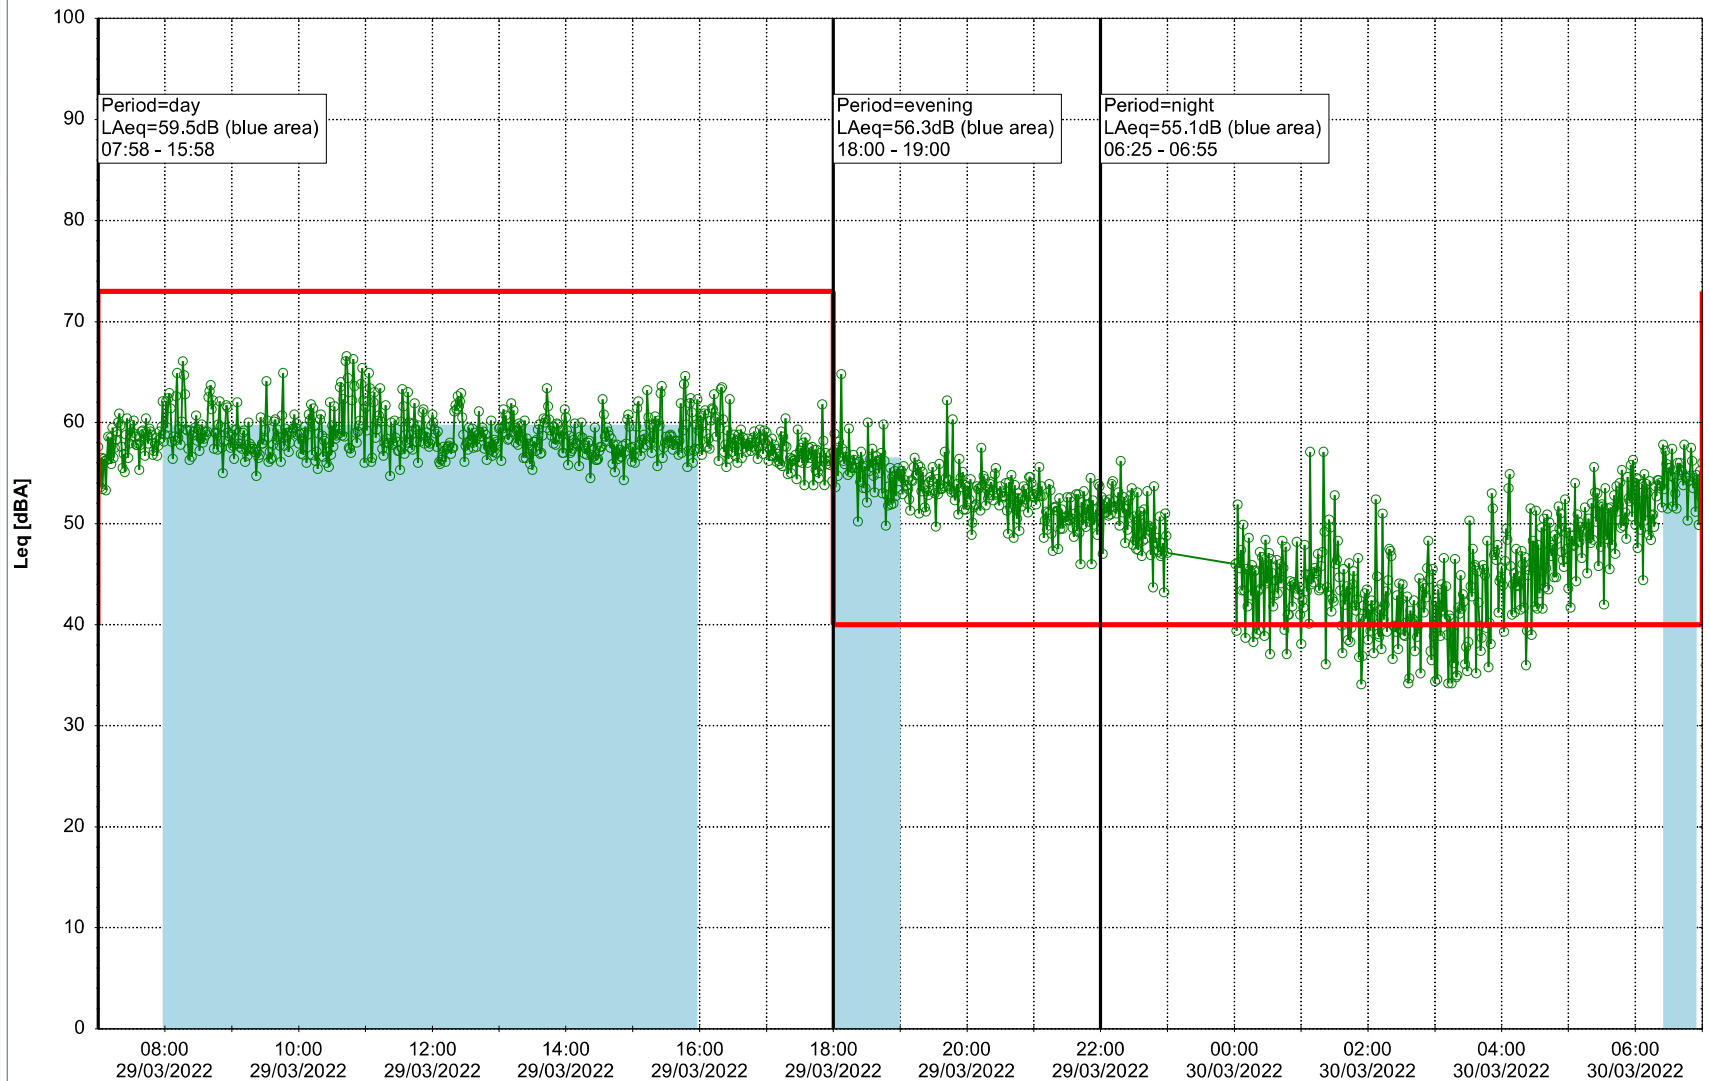

Plan View

Remarks

...

Noise Time Related Diagram

29/03/2022
30/03/2022

○ ○ ○ ○ HOL_NS01

Project: Kronos Sydhavnen
Construction: Havneholmen
Location: N-V

Plan View

Remarks

...

Noise Time Related Diagram

30/03/2022
31/03/2022

○ ○ ○ ○ HOL_NS01

Project: Kronos Sydhavnen
Construction: Havneholmen
Location: N-V

Plan View

Remarks

...

Noise Time Related Diagram

31/03/2022
01/04/2022

○ ○ ○ ○ HOL_NS01

Project: Kronos Sydhavnen
Construction: Havneholmen
Location: N-V

Plan View

Remarks

...

Noise Time Related Diagram

01/04/2022
02/04/2022

○ ○ ○ ○ HOL_NS01

Project: Kronos Sydhavnen
Construction: Havneholmen
Location: N-V

Plan View

Remarks

...

Noise Time Related Diagram