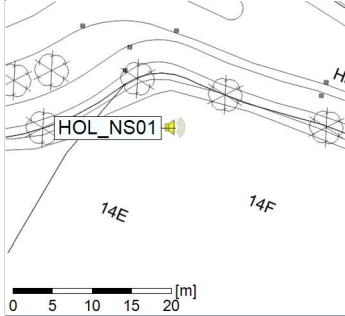

Project: Kronos Sydhavnen
Construction: Havneholmen
Location: N-V

Plan View

Remarks

...

Noise Time Related Diagram

28/03/2022
29/03/2022

○ ○ ○ ○ HOL_NS01

Project: Kronos Sydhavnen
Construction: Havneholmen
Location: N-V

Plan View

Remarks

...

Noise Time Related Diagram

29/03/2022
30/03/2022

○ ○ ○ ○ HOL_NS01

Project: Kronos Sydhavnen
Construction: Havneholmen
Location: N-V

Plan View

Noise Time Related Diagram

01/04/2022
02/04/2022

○ ○ ○ ○ HOL_NS01

Project: Kronos Sydhavnen
Construction: Havneholmen
Location: N-V

Plan View

Remarks

...

Noise Time Related Diagram

02/04/2022
03/04/2022

○ ○ ○ ○ HOL_NS01

Project: Kronos Sydhavnen
Construction: Havneholmen
Location: N-V

Plan View

Remarks

...

Noise Time Related Diagram

03/04/2022
04/04/2022